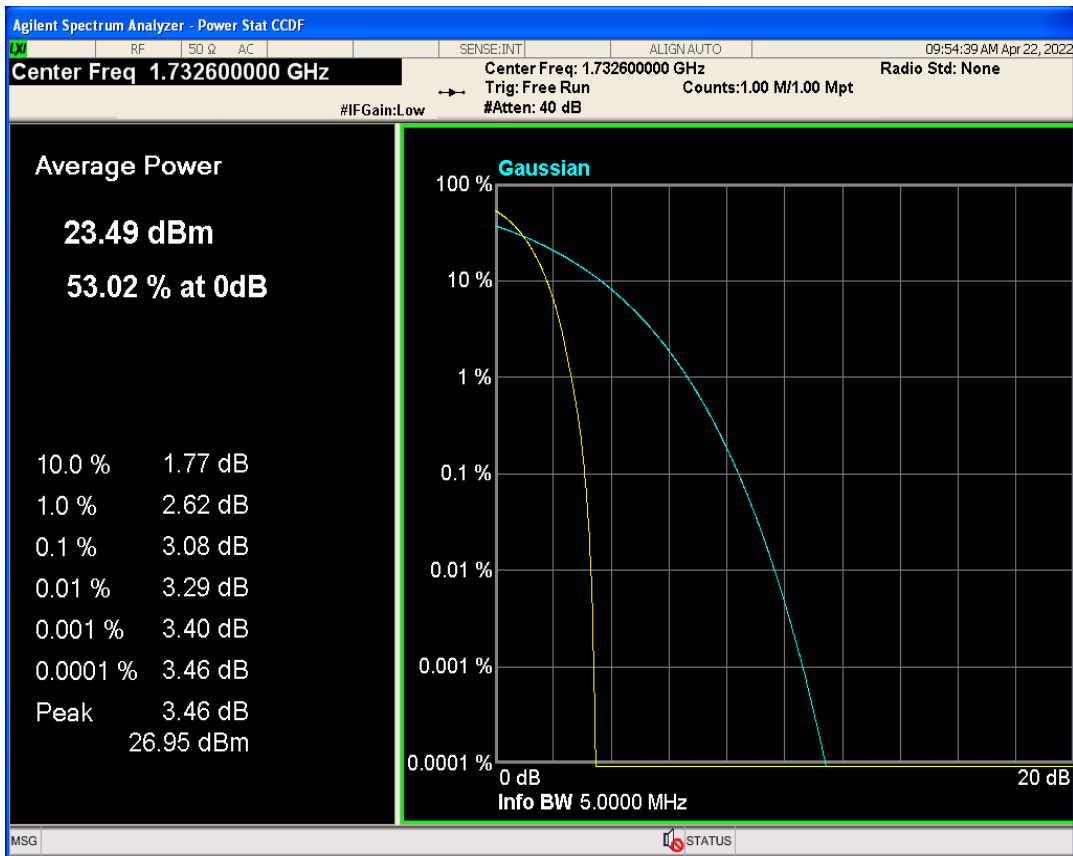

WCDMA Band4 Channel=1413