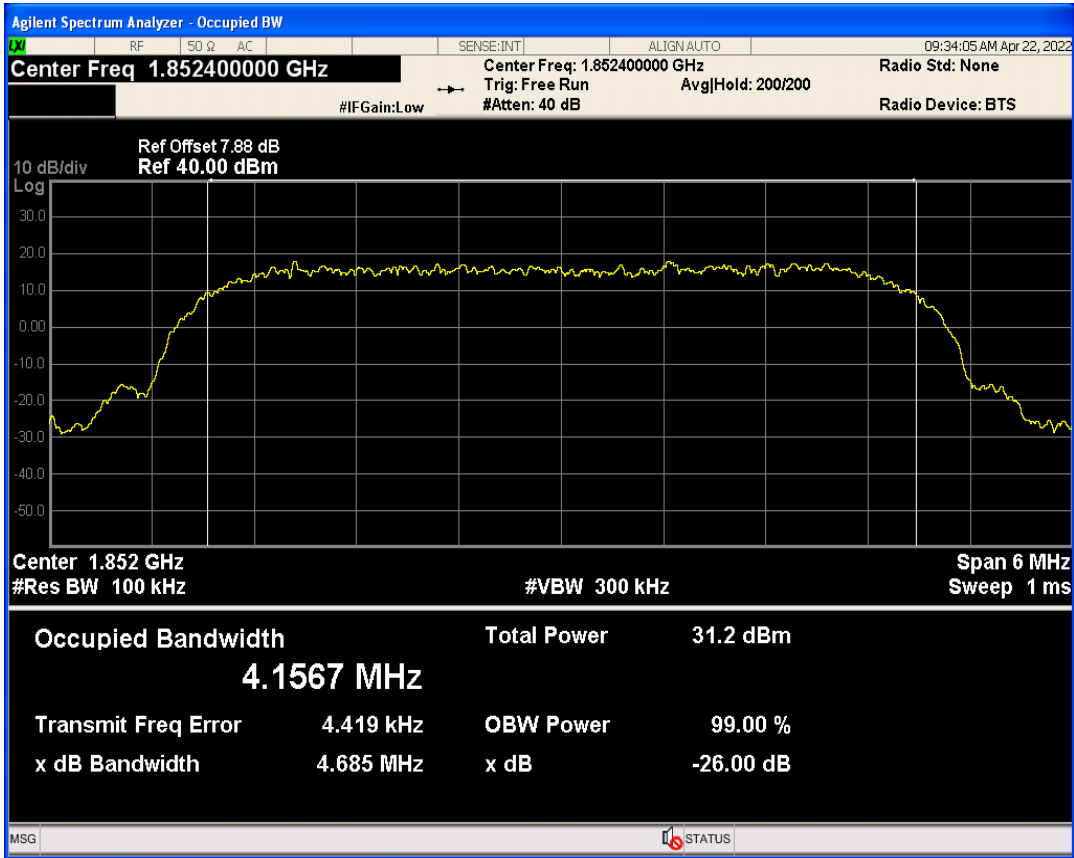

WCDMA Band2 Channel=9262