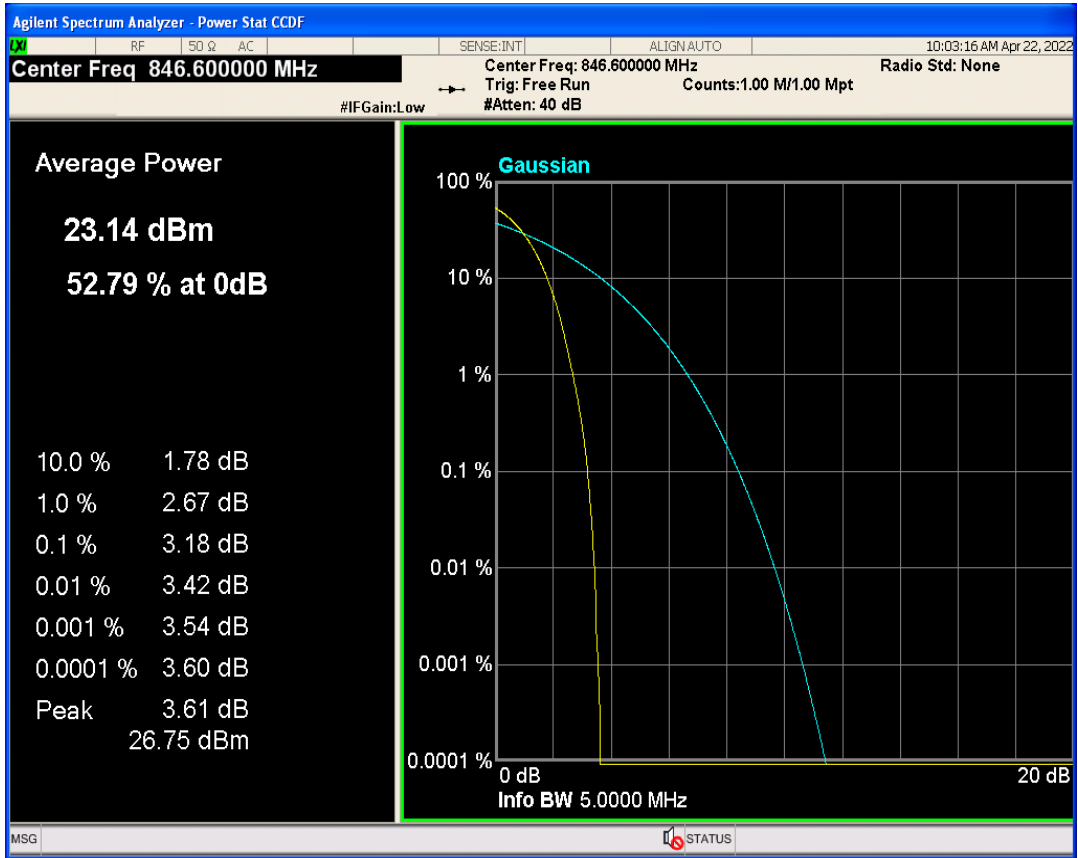

WCDMA Band2 Channel=9262

WCDMA Band4 Channel=1413

WCDMA Band4 Channel=1312

WCDMA Band5 Channel=4132

WCDMA Band5 Channel=4233

3 Occupied bandwidth

Band	Channel	Frequency (MHz)	99% OBW (kHz)	-26dB EBW (kHz)	Verdict
WCDMA Band2	9262	1852.4	4156.736	4685.447	PASS
WCDMA Band2	9400	1880	4165.479	4672.426	PASS
WCDMA Band2	9538	1907.6	4159.949	4654.987	PASS
WCDMA Band4	1312	1712.4	4160.522	4682.203	PASS
WCDMA Band4	1413	1732.6	4175.854	4702.675	PASS
WCDMA Band4	1513	1752.6	4157.214	4680.055	PASS
WCDMA Band5	4132	826.4	4165.308	4693.494	PASS
WCDMA Band5	4182	836.4	4150.591	4691.517	PASS
WCDMA Band5	4233	846.6	4171.360	4673.327	PASS