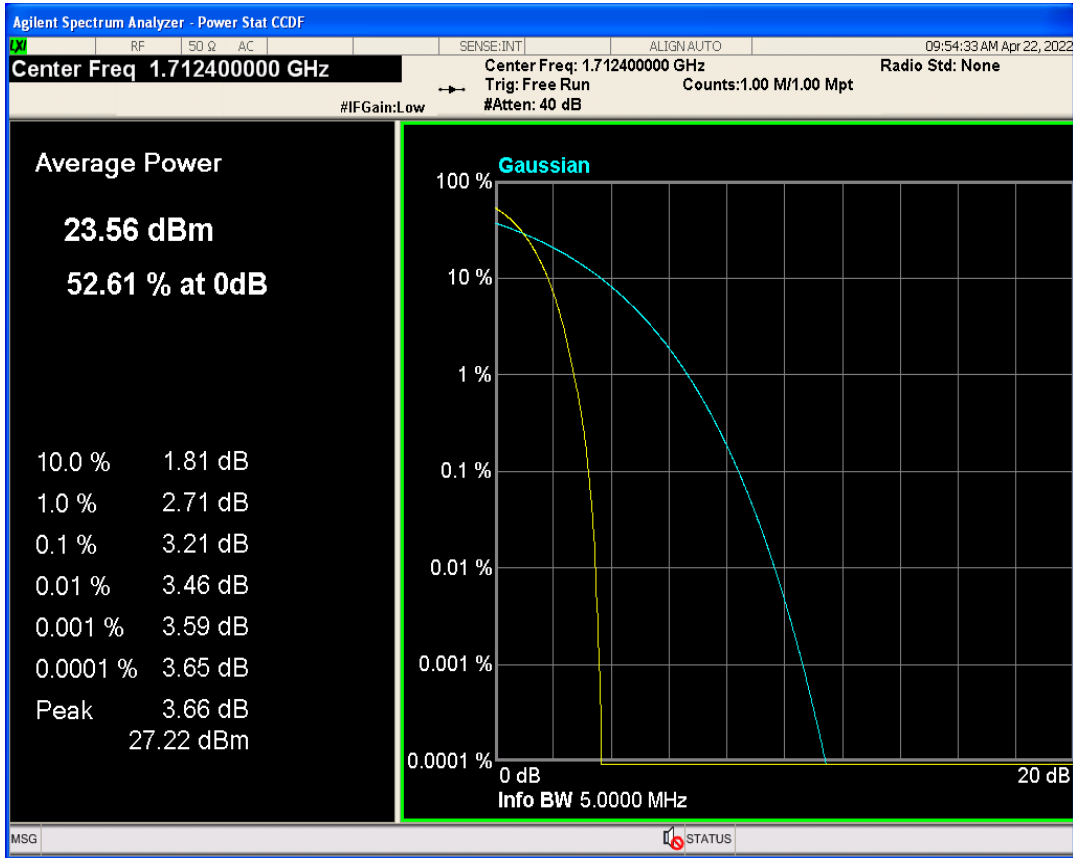

WCDMA Band2 Channel=9262

WCDMA Band4 Channel=1413

WCDMA Band4 Channel=1312

WCDMA Band5 Channel=4132

WCDMA Band5 Channel=4233

3 Occupied bandwidth

Band	Channel	Frequency (MHz)	99% OBW (kHz)	-26dB EBW (kHz)	Verdict
WCDMA Band2	9262	1852.4	4156.736	4685.447	PASS
WCDMA Band2	9400	1880	4165.479	4672.426	PASS
WCDMA Band2	9538	1907.6	4159.949	4654.987	PASS
WCDMA Band4	1312	1712.4	4160.522	4682.203	PASS
WCDMA Band4	1413	1732.6	4175.854	4702.675	PASS
WCDMA Band4	1513	1752.6	4157.214	4680.055	PASS
WCDMA Band5	4132	826.4	4165.308	4693.494	PASS
WCDMA Band5	4182	836.4	4150.591	4691.517	PASS
WCDMA Band5	4233	846.6	4171.360	4673.327	PASS