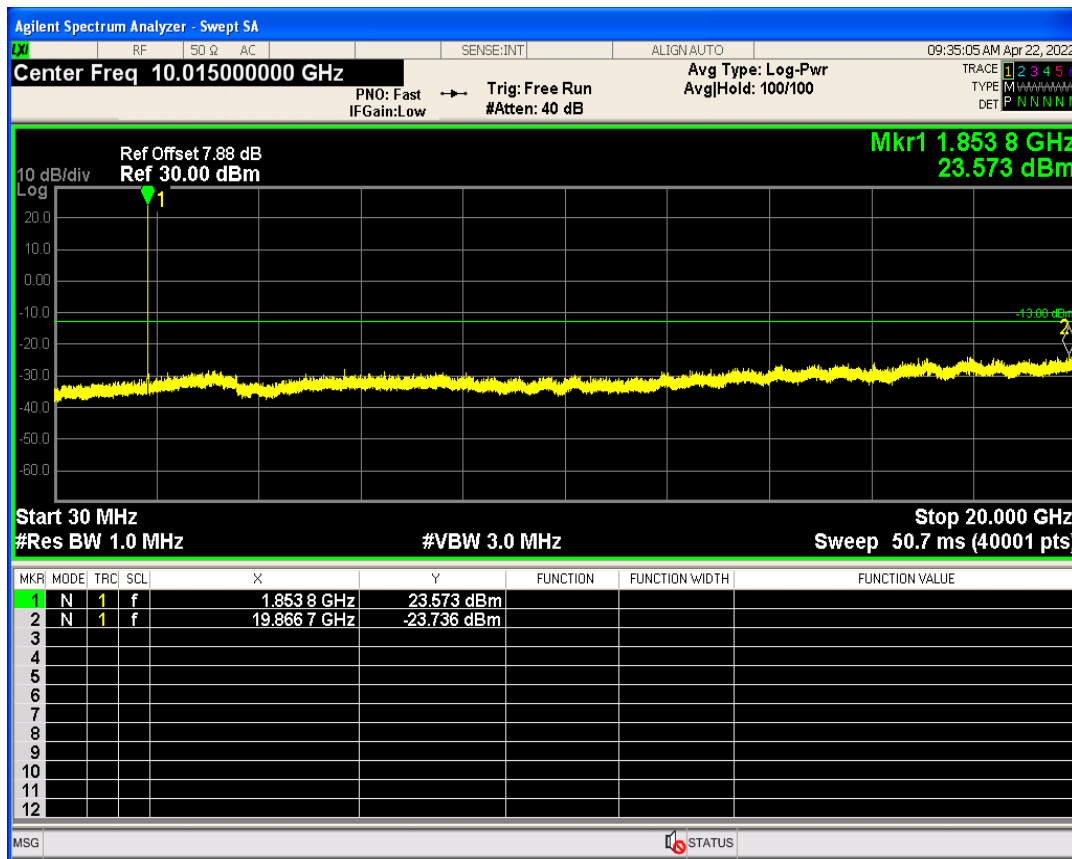

WCDMA Band5 Channel=4233

4 Band edge

Band	Channel	Frequency (MHz)	Spur Freq (MHz)	Spur Level (dBm)	Limit (dBm)	Verdict
WCDMA Band2	9262	1852.4	1849.90	-22.91	-13	PASS
WCDMA Band2	9538	1907.6	1910.11	-23.54	-13	PASS
WCDMA Band4	1312	1712.4	1710.00	-23.28	-13	PASS
WCDMA Band4	1513	1752.6	1755.00	-23.58	-13	PASS
WCDMA Band5	4132	826.4	823.87	-23.14	-13	PASS
WCDMA Band5	4233	846.6	849.01	-23.75	-13	PASS

WCDMA Band2 Channel=9262

WCDMA Band2 Channel=9538

WCDMA Band4 Channel=1312

WCDMA Band4 Channel=1513

WCDMA Band5 Channel=4132

WCDMA Band5 Channel=4233

5 Out-of-band emissions

Band	Channel	Frequency (MHz)	Spur Freq (MHz)	Spur Level (dBm)	Limit (dBm)	Verdict
WCDMA Band2	9262	1852.4	19866.70	-23.73	-13	PASS
WCDMA Band2	9400	1880	17937.10	-23.54	-13	PASS
WCDMA Band2	9538	1907.6	19922.62	-23.16	-13	PASS
WCDMA Band4	1312	1712.4	17195.21	-23.10	-13	PASS
WCDMA Band4	1413	1732.6	19891.66	-23.80	-13	PASS
WCDMA Band4	1513	1752.6	19993.01	-23.78	-13	PASS
WCDMA Band5	4132	826.4	3405.09	-29.76	-13	PASS
WCDMA Band5	4182	836.4	3170.55	-29.78	-13	PASS
WCDMA Band5	4233	846.6	5767.98	-30.27	-13	PASS

WCDMA Band2 Channel=9262

WCDMA Band2 Channel=9400

WCDMA Band2 Channel=9538

WCDMA Band4 Channel=1413

WCDMA Band4 Channel=1312

WCDMA Band4 Channel=1513

WCDMA Band5 Channel=4132

WCDMA Band5 Channel=4233