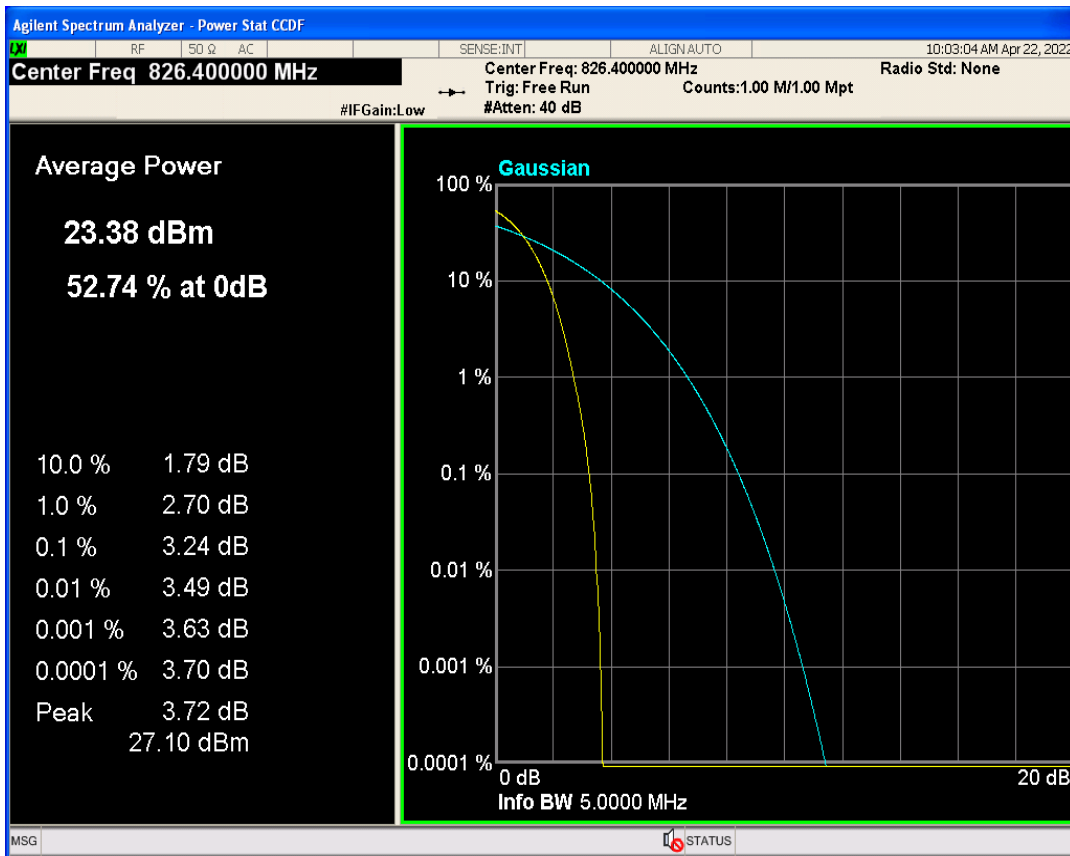

WCDMA Band2 Channel=9262

WCDMA Band4 Channel=1413

WCDMA Band4 Channel=1312

WCDMA Band5 Channel=4132

WCDMA Band5 Channel=4233

3 Occupied bandwidth

Band	Channel	Frequency (MHz)	99% OBW (kHz)	-26dB EBW (kHz)	Verdict
WCDMA Band2	9262	1852.4	4156.736	4685.447	PASS
WCDMA Band2	9400	1880	4165.479	4672.426	PASS
WCDMA Band2	9538	1907.6	4159.949	4654.987	PASS
WCDMA Band4	1312	1712.4	4160.522	4682.203	PASS
WCDMA Band4	1413	1732.6	4175.854	4702.675	PASS
WCDMA Band4	1513	1752.6	4157.214	4680.055	PASS
WCDMA Band5	4132	826.4	4165.308	4693.494	PASS
WCDMA Band5	4182	836.4	4150.591	4691.517	PASS
WCDMA Band5	4233	846.6	4171.360	4673.327	PASS