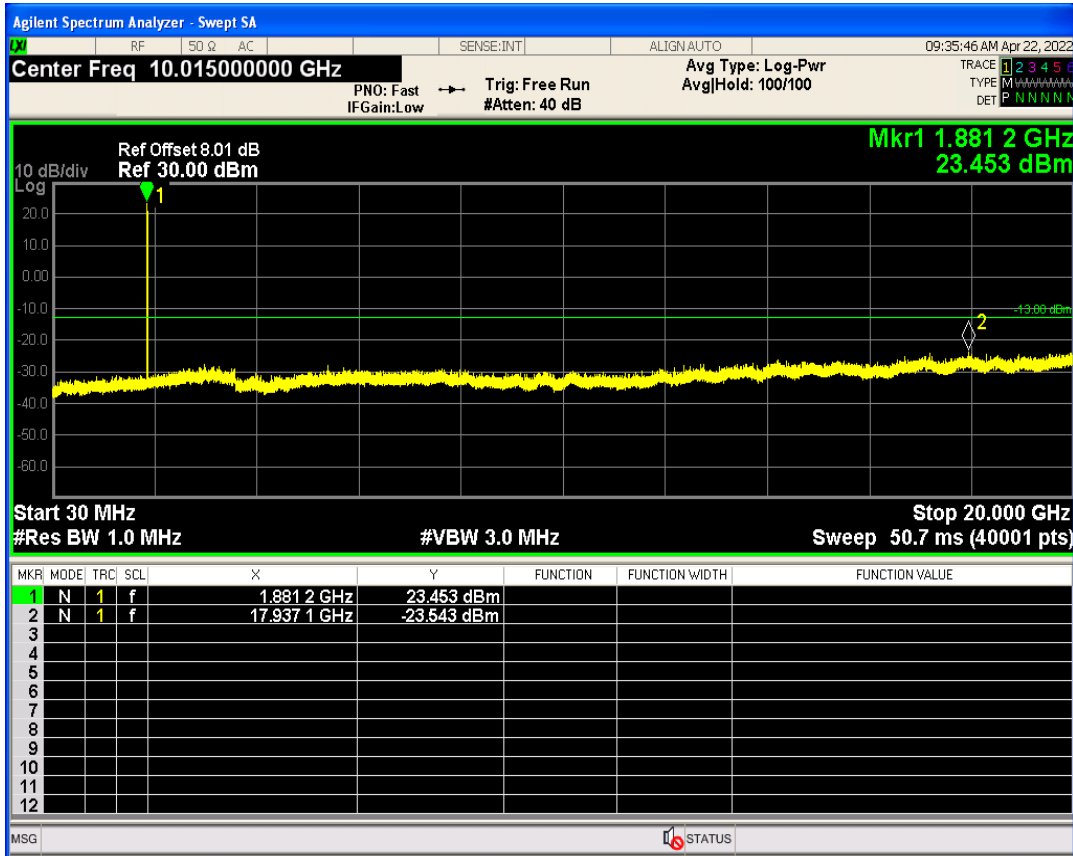

WCDMA Band2 Channel=9262

WCDMA Band2 Channel=9538

WCDMA Band4 Channel=1312

WCDMA Band4 Channel=1513

WCDMA Band5 Channel=4132

WCDMA Band5 Channel=4233

5 Out-of-band emissions

Band	Channel	Frequency (MHz)	Spur Freq (MHz)	Spur Level (dBm)	Limit (dBm)	Verdict
WCDMA Band2	9262	1852.4	19866.70	-23.73	-13	PASS
WCDMA Band2	9400	1880	17937.10	-23.54	-13	PASS
WCDMA Band2	9538	1907.6	19922.62	-23.16	-13	PASS
WCDMA Band4	1312	1712.4	17195.21	-23.10	-13	PASS
WCDMA Band4	1413	1732.6	19891.66	-23.80	-13	PASS
WCDMA Band4	1513	1752.6	19993.01	-23.78	-13	PASS
WCDMA Band5	4132	826.4	3405.09	-29.76	-13	PASS
WCDMA Band5	4182	836.4	3170.55	-29.78	-13	PASS
WCDMA Band5	4233	846.6	5767.98	-30.27	-13	PASS

WCDMA Band2 Channel=9262

WCDMA Band2 Channel=9400

WCDMA Band2 Channel=9538

WCDMA Band4 Channel=1413

WCDMA Band4 Channel=1312

WCDMA Band4 Channel=1513

WCDMA Band5 Channel=4132

WCDMA Band5 Channel=4233