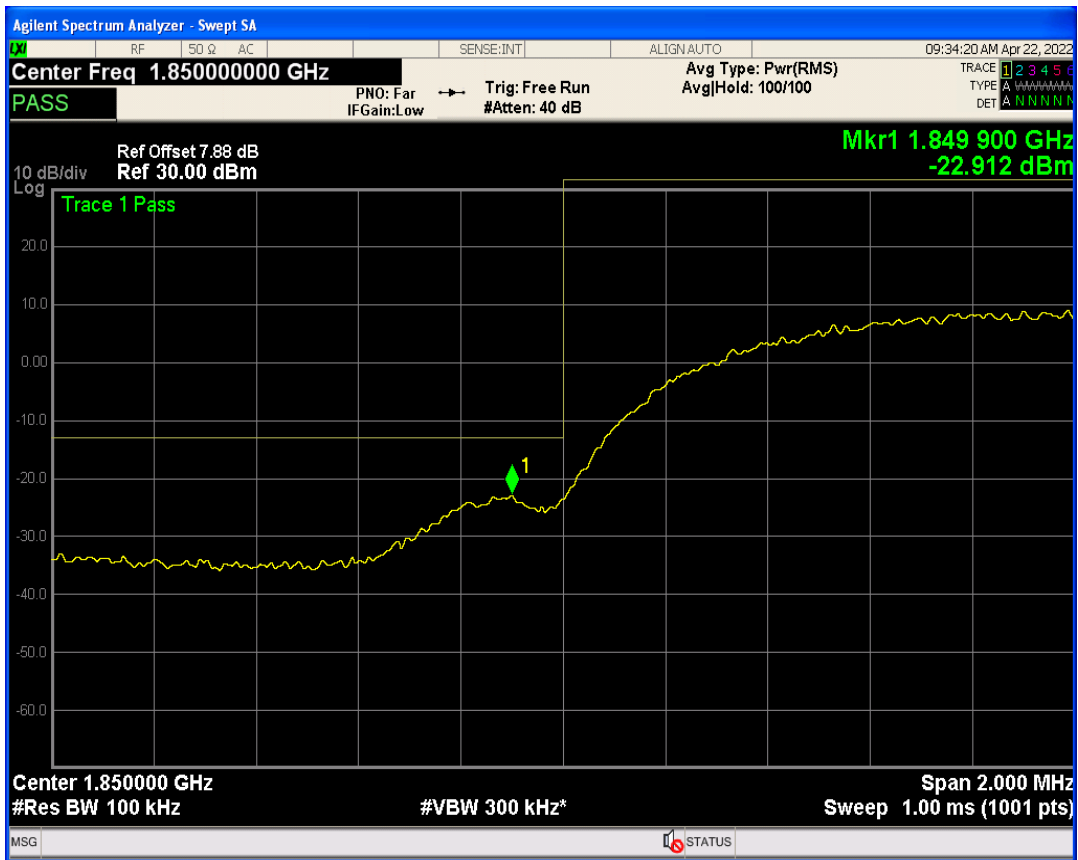

4 Band edge

Band	Channel	Frequency (MHz)	Spur Freq (MHz)	Spur Level (dBm)	Limit (dBm)	Verdict
WCDMA Band2	9262	1852.4	1849.90	-22.91	-13	PASS
WCDMA Band2	9538	1907.6	1910.11	-23.54	-13	PASS
WCDMA Band4	1312	1712.4	1710.00	-23.28	-13	PASS
WCDMA Band4	1513	1752.6	1755.00	-23.58	-13	PASS
WCDMA Band5	4132	826.4	823.87	-23.14	-13	PASS
WCDMA Band5	4233	846.6	849.01	-23.75	-13	PASS

WCDMA Band2 Channel=9262