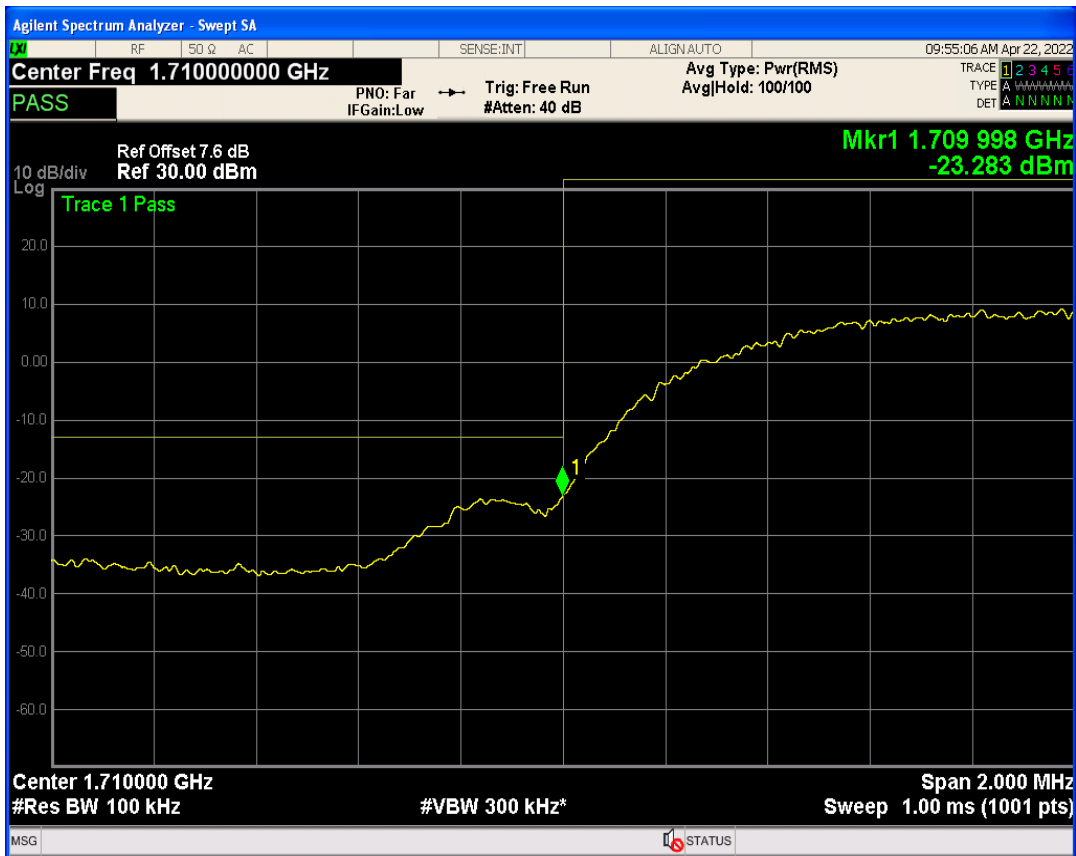

WCDMA Band5 Channel=4233

4 Band edge

Band	Channel	Frequency (MHz)	Spur Freq (MHz)	Spur Level (dBm)	Limit (dBm)	Verdict
WCDMA Band2	9262	1852.4	1849.90	-22.91	-13	PASS
WCDMA Band2	9538	1907.6	1910.11	-23.54	-13	PASS
WCDMA Band4	1312	1712.4	1710.00	-23.28	-13	PASS
WCDMA Band4	1513	1752.6	1755.00	-23.58	-13	PASS
WCDMA Band5	4132	826.4	823.87	-23.14	-13	PASS
WCDMA Band5	4233	846.6	849.01	-23.75	-13	PASS

WCDMA Band2 Channel=9262

WCDMA Band2 Channel=9538

WCDMA Band4 Channel=1312

WCDMA Band4 Channel=1513

WCDMA Band5 Channel=4132

WCDMA Band5 Channel=4233

5 Out-of-band emissions

Band	Channel	Frequency (MHz)	Spur Freq (MHz)	Spur Level (dBm)	Limit (dBm)	Verdict
WCDMA Band2	9262	1852.4	19866.70	-23.73	-13	PASS
WCDMA Band2	9400	1880	17937.10	-23.54	-13	PASS
WCDMA Band2	9538	1907.6	19922.62	-23.16	-13	PASS
WCDMA Band4	1312	1712.4	17195.21	-23.10	-13	PASS
WCDMA Band4	1413	1732.6	19891.66	-23.80	-13	PASS
WCDMA Band4	1513	1752.6	19993.01	-23.78	-13	PASS
WCDMA Band5	4132	826.4	3405.09	-29.76	-13	PASS
WCDMA Band5	4182	836.4	3170.55	-29.78	-13	PASS
WCDMA Band5	4233	846.6	5767.98	-30.27	-13	PASS