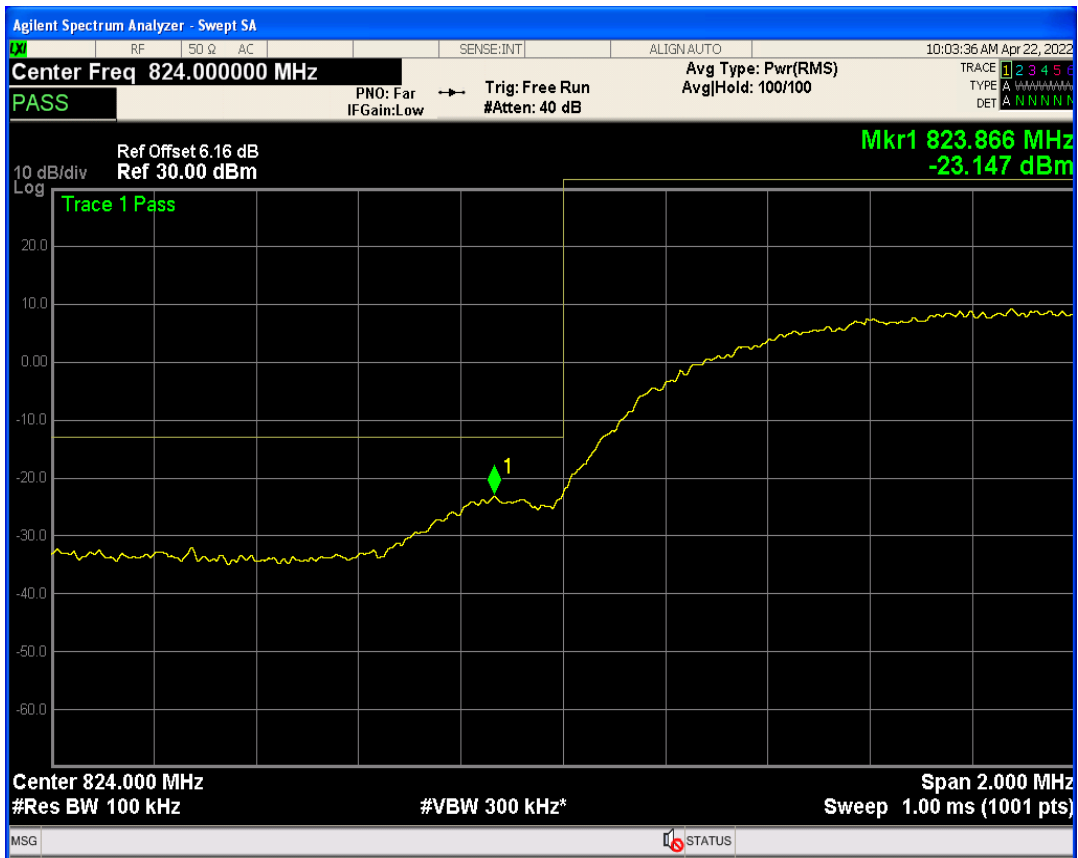

WCDMA Band2 Channel=9262

WCDMA Band2 Channel=9538

WCDMA Band4 Channel=1312

WCDMA Band4 Channel=1513

WCDMA Band5 Channel=4132

WCDMA Band5 Channel=4233

5 Out-of-band emissions

Band	Channel	Frequency (MHz)	Spur Freq (MHz)	Spur Level (dBm)	Limit (dBm)	Verdict
WCDMA Band2	9262	1852.4	19866.70	-23.73	-13	PASS
WCDMA Band2	9400	1880	17937.10	-23.54	-13	PASS
WCDMA Band2	9538	1907.6	19922.62	-23.16	-13	PASS
WCDMA Band4	1312	1712.4	17195.21	-23.10	-13	PASS
WCDMA Band4	1413	1732.6	19891.66	-23.80	-13	PASS
WCDMA Band4	1513	1752.6	19993.01	-23.78	-13	PASS
WCDMA Band5	4132	826.4	3405.09	-29.76	-13	PASS
WCDMA Band5	4182	836.4	3170.55	-29.78	-13	PASS
WCDMA Band5	4233	846.6	5767.98	-30.27	-13	PASS

WCDMA Band2 Channel=9262

WCDMA Band2 Channel=9400

WCDMA Band2 Channel=9538

WCDMA Band4 Channel=1413

WCDMA Band4 Channel=1312

WCDMA Band4 Channel=1513

WCDMA Band5 Channel=4132

WCDMA Band5 Channel=4233