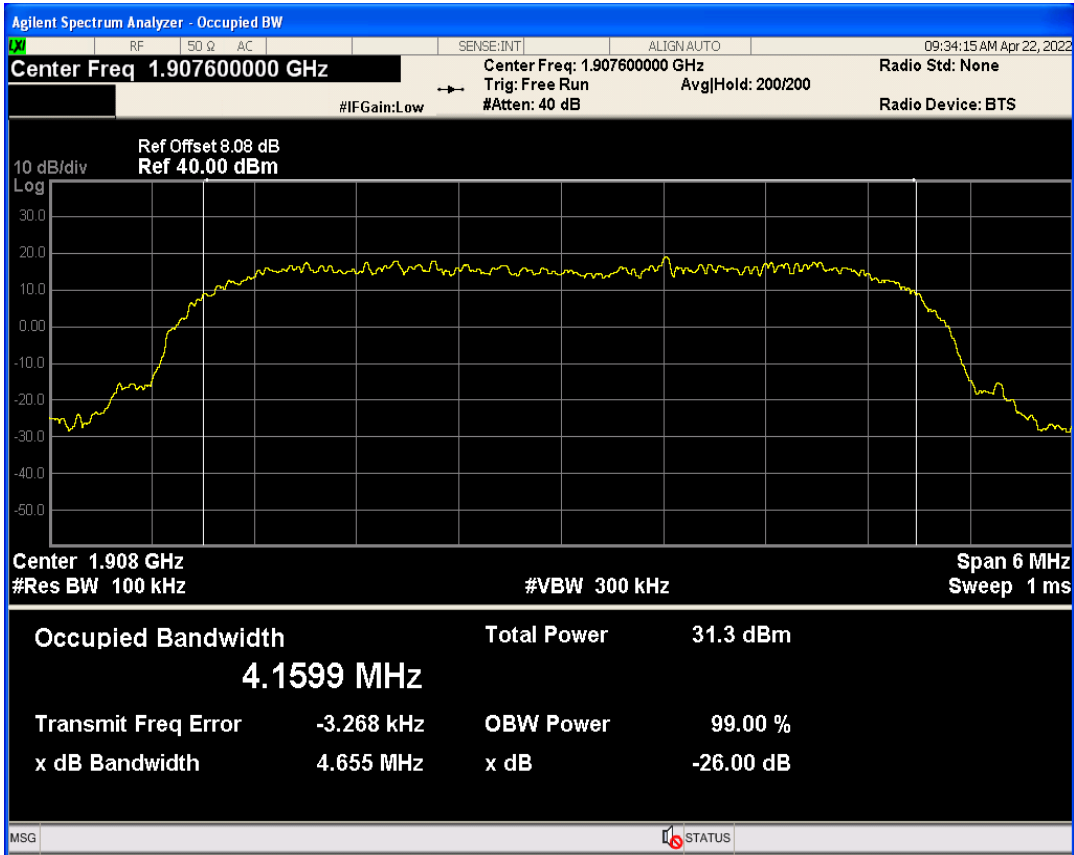

WCDMA Band2 Channel=9538