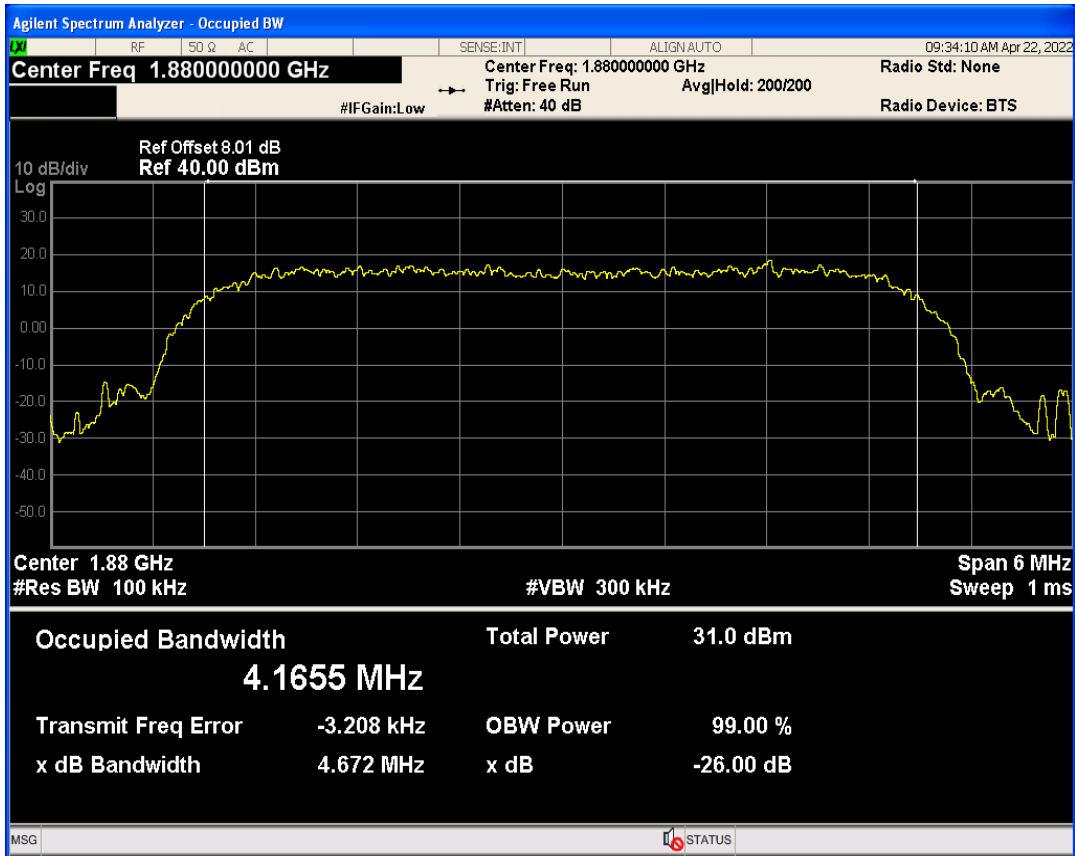

3 Occupied bandwidth

Band	Channel	Frequency (MHz)	99% OBW (kHz)	-26dB EBW (kHz)	Verdict
WCDMA Band2	9262	1852.4	4156.736	4685.447	PASS
WCDMA Band2	9400	1880	4165.479	4672.426	PASS
WCDMA Band2	9538	1907.6	4159.949	4654.987	PASS
WCDMA Band4	1312	1712.4	4160.522	4682.203	PASS
WCDMA Band4	1413	1732.6	4175.854	4702.675	PASS
WCDMA Band4	1513	1752.6	4157.214	4680.055	PASS
WCDMA Band5	4132	826.4	4165.308	4693.494	PASS
WCDMA Band5	4182	836.4	4150.591	4691.517	PASS
WCDMA Band5	4233	846.6	4171.360	4673.327	PASS

WCDMA Band2 Channel=9400