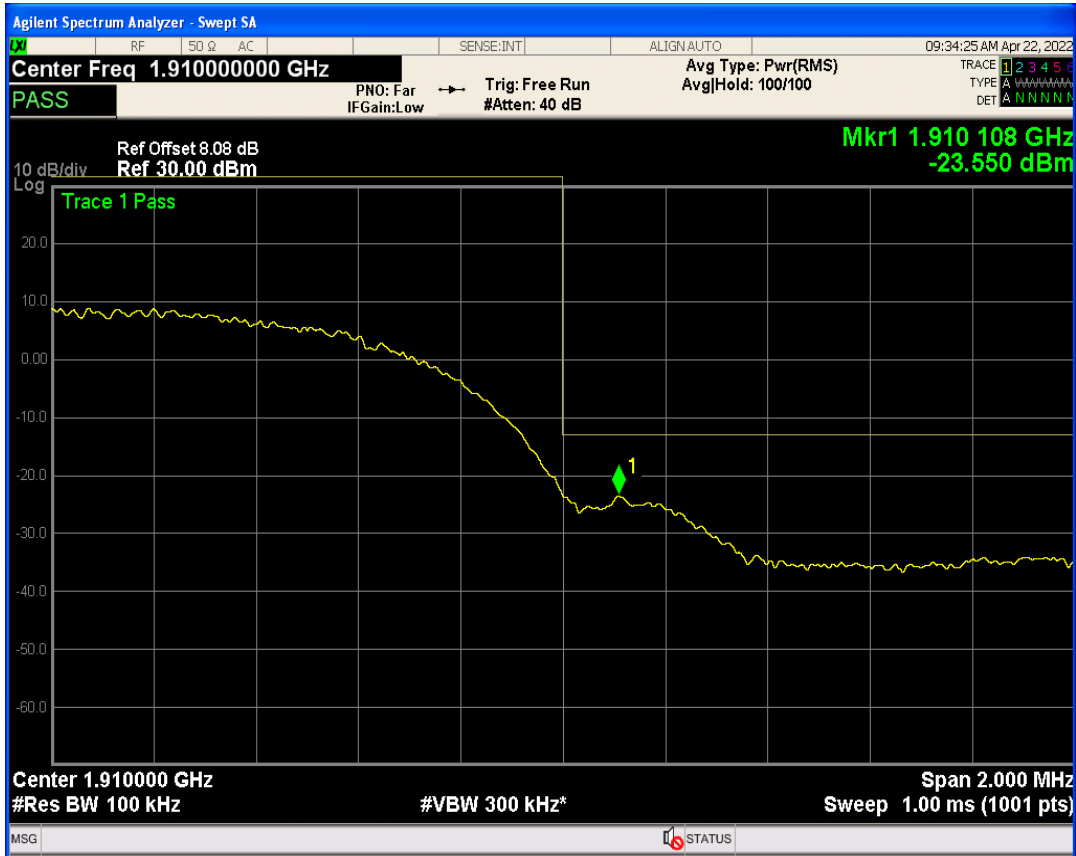

WCDMA Band5 Channel=4233

4 Band edge

Band	Channel	Frequency (MHz)	Spur Freq (MHz)	Spur Level (dBm)	Limit (dBm)	Verdict
WCDMA Band2	9262	1852.4	1849.90	-22.91	-13	PASS
WCDMA Band2	9538	1907.6	1910.11	-23.54	-13	PASS
WCDMA Band4	1312	1712.4	1710.00	-23.28	-13	PASS
WCDMA Band4	1513	1752.6	1755.00	-23.58	-13	PASS
WCDMA Band5	4132	826.4	823.87	-23.14	-13	PASS
WCDMA Band5	4233	846.6	849.01	-23.75	-13	PASS

WCDMA Band2 Channel=9262

WCDMA Band2 Channel=9538

WCDMA Band4 Channel=1312

WCDMA Band4 Channel=1513

WCDMA Band5 Channel=4132

WCDMA Band5 Channel=4233

5 Out-of-band emissions

Band	Channel	Frequency (MHz)	Spur Freq (MHz)	Spur Level (dBm)	Limit (dBm)	Verdict
WCDMA Band2	9262	1852.4	19866.70	-23.73	-13	PASS
WCDMA Band2	9400	1880	17937.10	-23.54	-13	PASS
WCDMA Band2	9538	1907.6	19922.62	-23.16	-13	PASS
WCDMA Band4	1312	1712.4	17195.21	-23.10	-13	PASS
WCDMA Band4	1413	1732.6	19891.66	-23.80	-13	PASS
WCDMA Band4	1513	1752.6	19993.01	-23.78	-13	PASS
WCDMA Band5	4132	826.4	3405.09	-29.76	-13	PASS
WCDMA Band5	4182	836.4	3170.55	-29.78	-13	PASS
WCDMA Band5	4233	846.6	5767.98	-30.27	-13	PASS