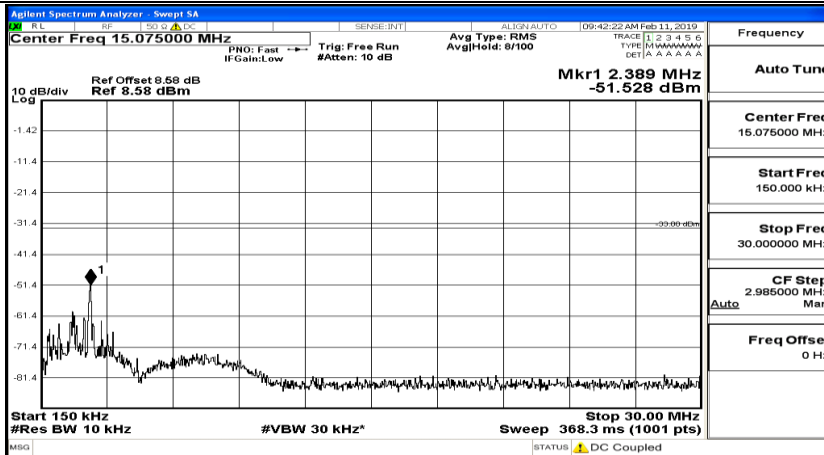

CSE Test Graph(s) (Channel Bandwidth: 3 MHz)\_MCH\_16QAM

CSE Test Graph(s) (Channel Bandwidth: 3 MHz) \_HCH\_16QAM

CSE Test Graph(s) (Channel Bandwidth: 5 MHz)\_LCH\_QPSK

CSE Test Graph(s) (Channel Bandwidth: 5 MHz)\_MCH\_QPSK

CSE Test Graph(s) (Channel Bandwidth: 5 MHz)\_HCH\_QPSK

CSE Test Graph(s) (Channel Bandwidth: 5 MHz)\_LCH\_16QAM

CSE Test Graph(s) (Channel Bandwidth: 5 MHz)\_MCH\_16QAM

Frequency
Auto Tune
Center Freq 79.500 kHz
Start Freq 9.000 kHz
Stop Freq 150.000 kHz
CF Step 14.100 kHz Man
Freq Offset 0 Hz