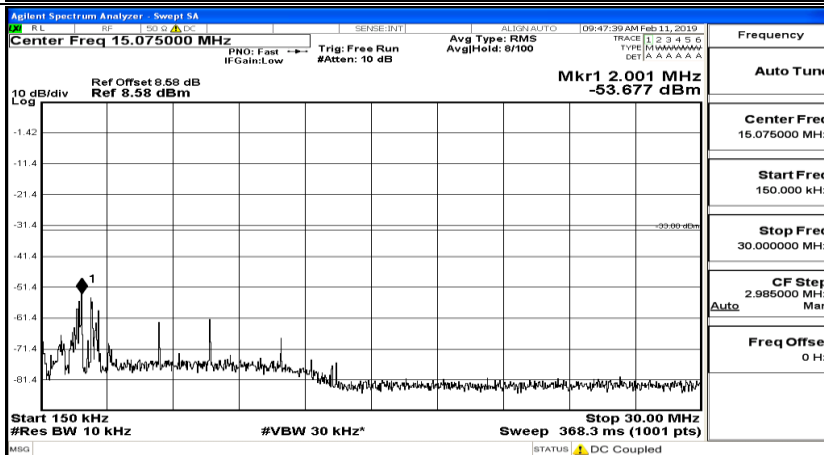

CSE Test Graph(s) (Channel Bandwidth:15 MHz)_HCH_QPSK