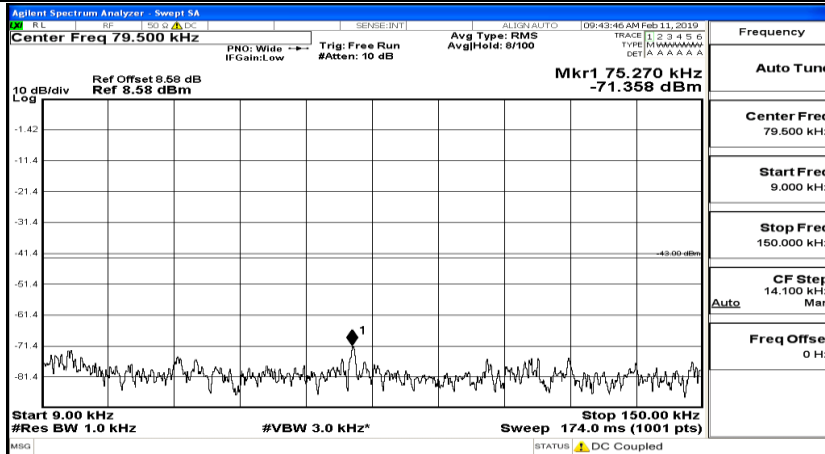

CSE Test Graph(s) (Channel Bandwidth: 5 MHz)_HCH_16QAM