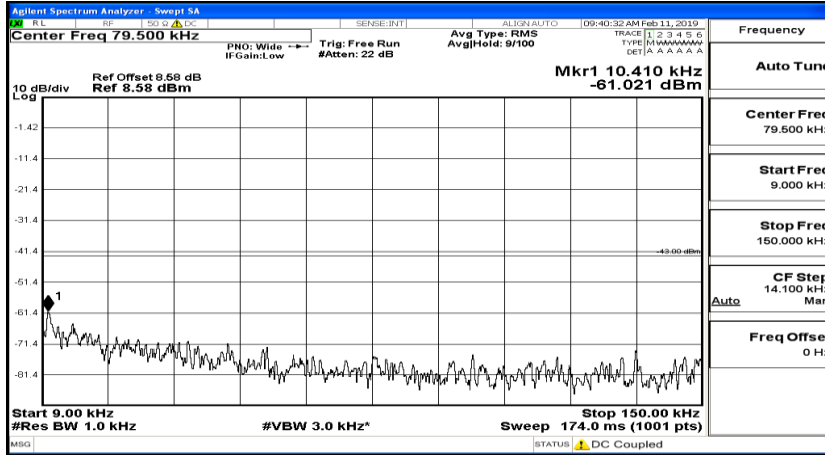

CSE Test Graph(s) (Channel Bandwidth: 1.4 MHz)\_LCH\_16QAM

CSE Test Graph(s) (Channel Bandwidth: 1.4 MHz)\_MCH\_16QAM

CSE Test Graph(s) (Channel Bandwidth: 1.4 MHz)\_HCH\_16QAM

CSE Test Graph(s) (Channel Bandwidth: 3 MHz)\_LCH\_QPSK

Frequency
Auto Tune
Center Freq 79.500 kHz
Start Freq 9.000 kHz
Stop Freq 150.000 kHz
CF Step 14.100 kHz Man
Freq Offset 0 Hz

Frequency
Auto Tune
Center Freq 15.075000 MHz
Start Freq 150.000 kHz
Stop Freq 30.000000 MHz
CF Step 2.985000 MHz Man
Freq Offset 0 Hz