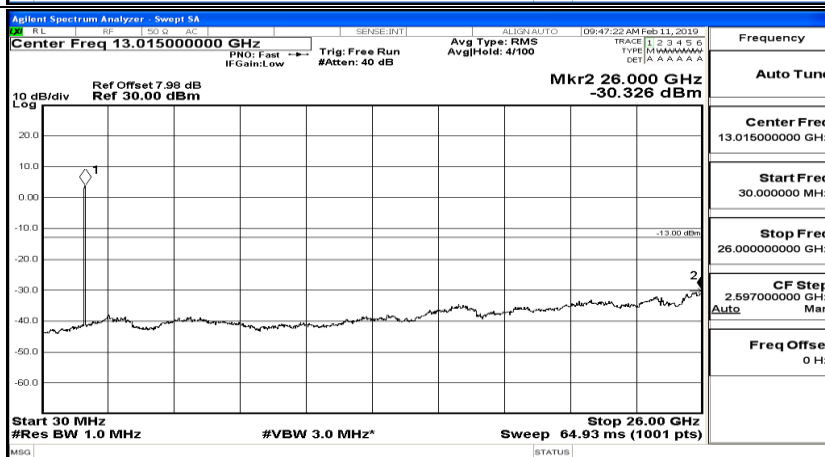

CSE Test Graph(s) (Channel Bandwidth:15 MHz)\_MCH\_QPSK

CSE Test Graph(s) (Channel Bandwidth:15 MHz)\_HCH\_QPSK

CSE Test Graph(s) (Channel Bandwidth:15 MHz)\_LCH\_16QAM

CSE Test Graph(s) (Channel Bandwidth:15 MHz)\_MCH\_16QAM