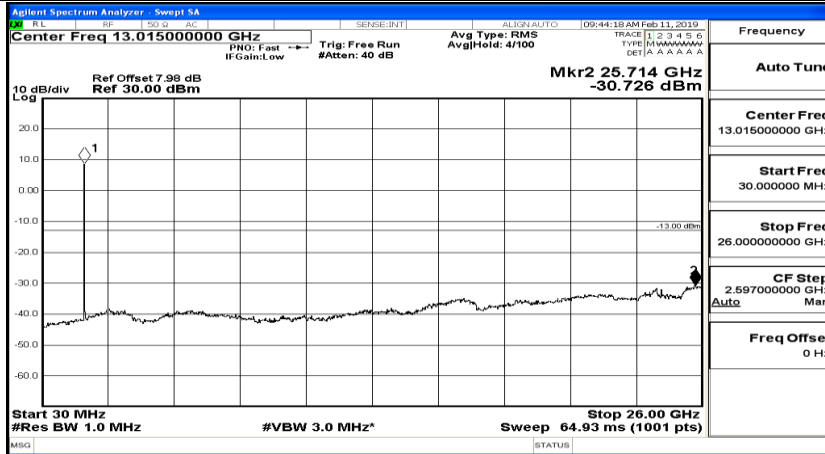

CSE Test Graph(s) (Channel Bandwidth: 10 MHz) LCH_QPSK