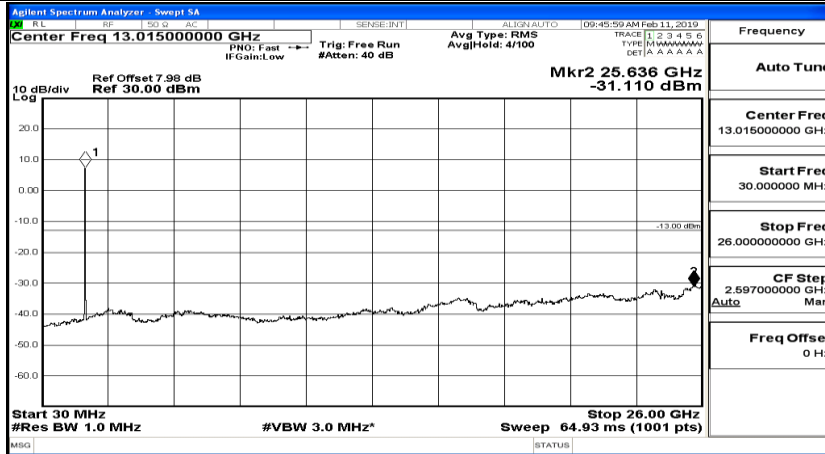

CSE Test Graph(s) (Channel Bandwidth: 10 MHz)_HCH_16QAM