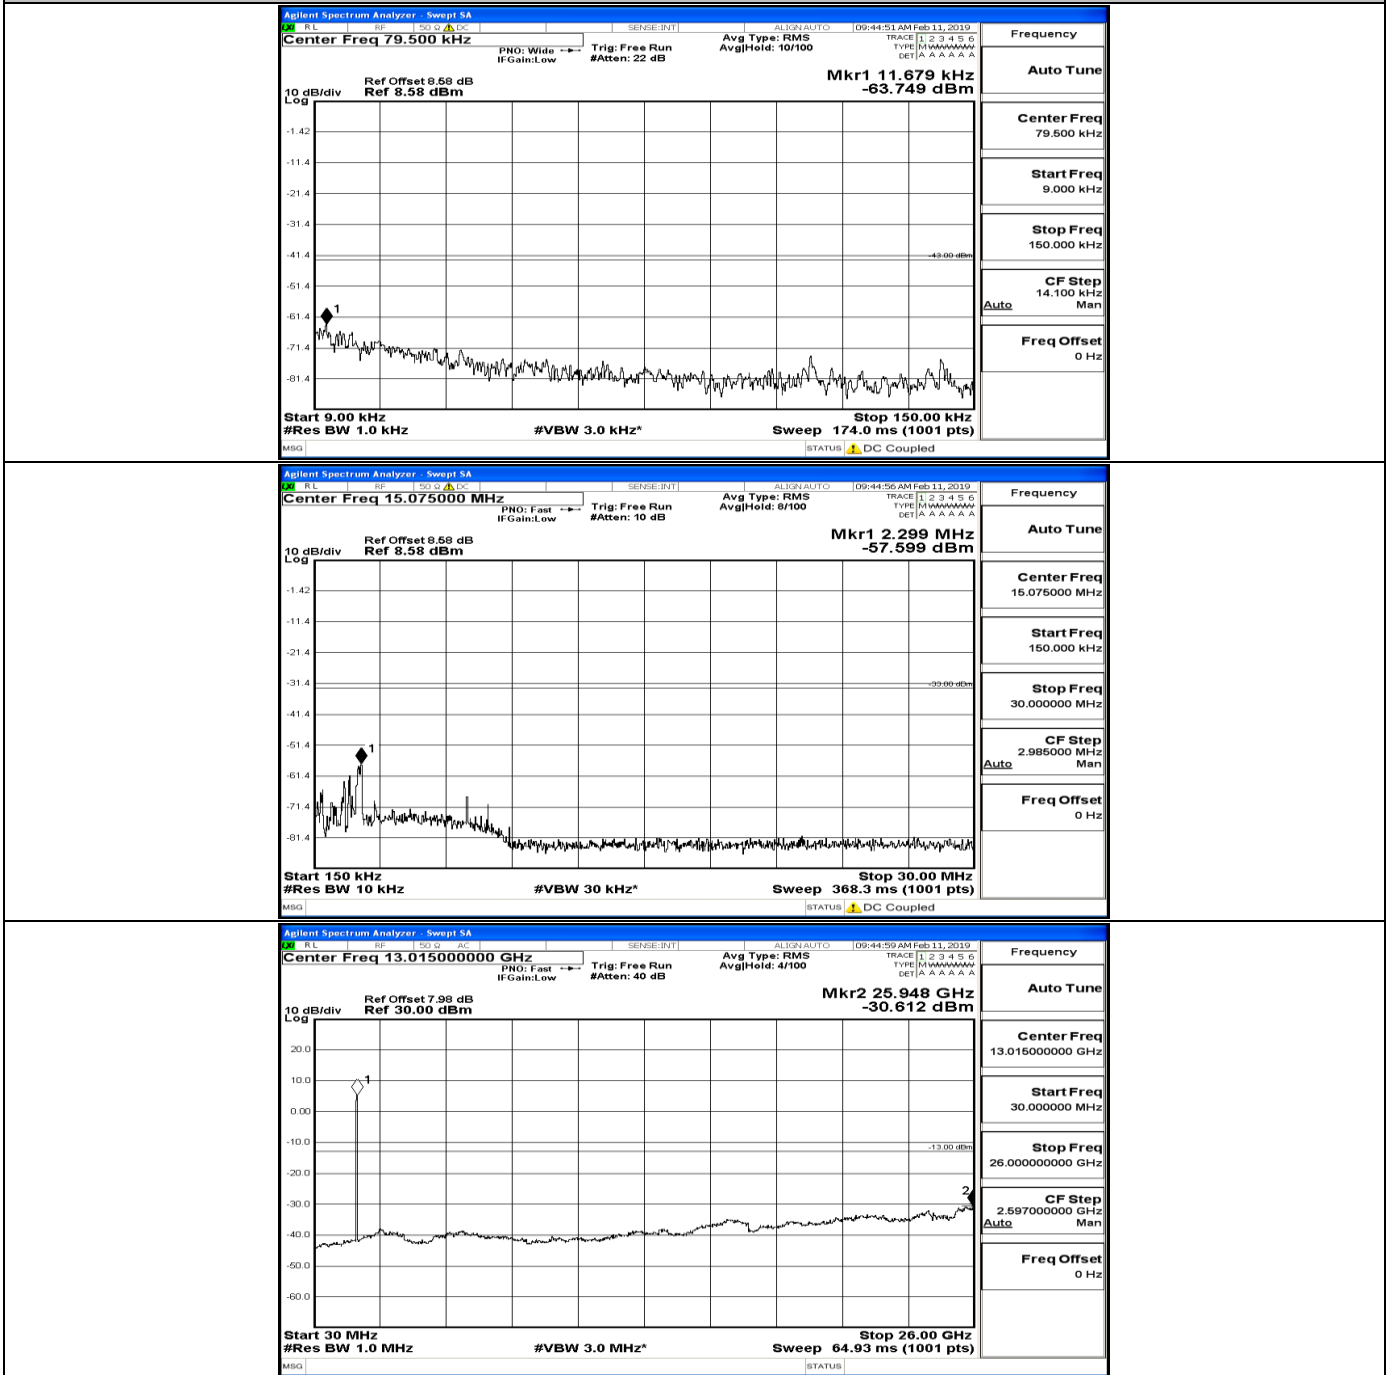

CSE Test Graph(s) (Channel Bandwidth: 5 MHz)\_HCH\_16QAM

CSE Test Graph(s) (Channel Bandwidth: 10 MHz) LCH\_QPSK

CSE Test Graph(s) (Channel Bandwidth: 10 MHz)\_MCH\_QPSK

CSE Test Graph(s) (Channel Bandwidth: 10 MHz)\_HCH\_QPSK