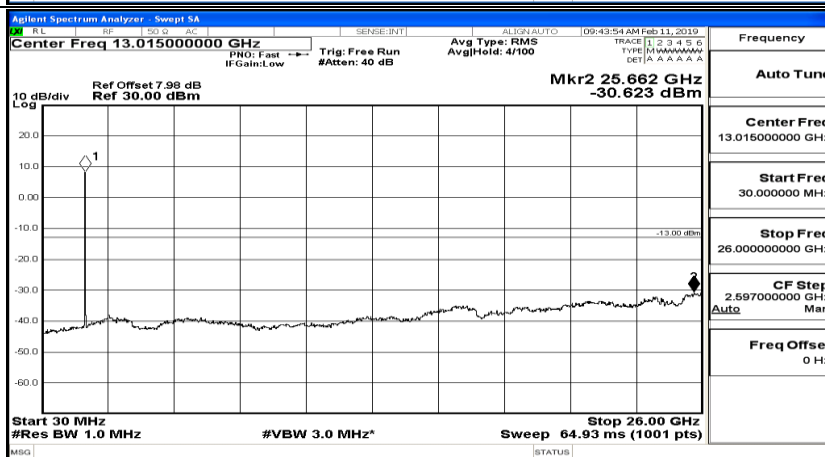

CSE Test Graph(s) (Channel Bandwidth: 5 MHz)_HCH_16QAM