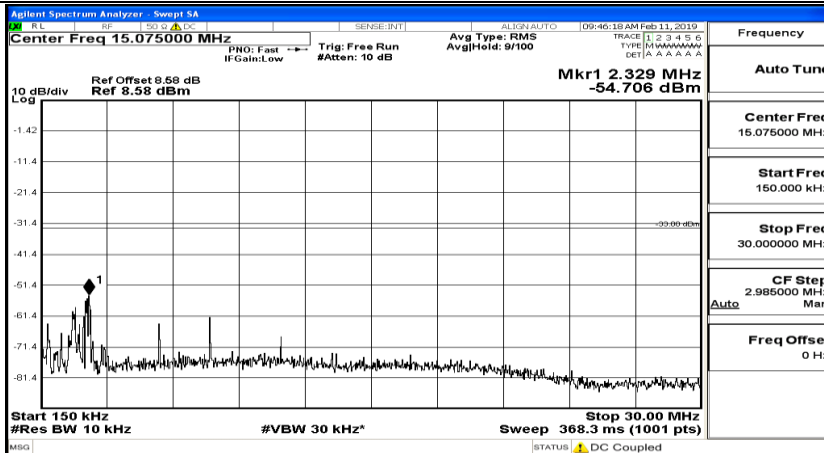

CSE Test Graph(s) (Channel Bandwidth: 10 MHz)\_LCH\_16QAM

CSE Test Graph(s) (Channel Bandwidth: 10 MHz)\_MCH\_16QAM

CSE Test Graph(s) (Channel Bandwidth: 10 MHz)\_HCH\_16QAM

CSE Test Graph(s) (Channel Bandwidth:15 MHz) LCH\_QPSK