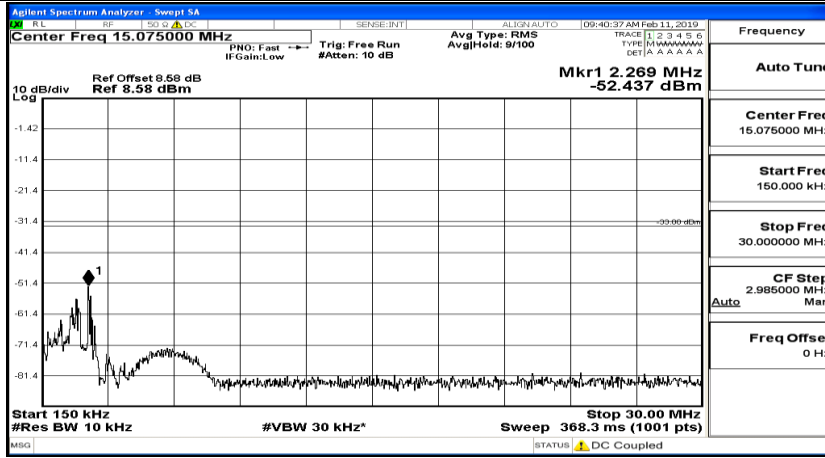

CSE Test Graph(s) (Channel Bandwidth: 1.4 MHz)\_LCH\_16QAM

CSE Test Graph(s) (Channel Bandwidth: 1.4 MHz)\_MCH\_16QAM

CSE Test Graph(s) (Channel Bandwidth: 1.4 MHz)\_HCH\_16QAM

CSE Test Graph(s) (Channel Bandwidth: 3 MHz)\_LCH\_QPSK

Frequency
Auto Tune
Center Freq 79.500 kHz
Start Freq 9.000 kHz
Stop Freq 150.000 kHz
CF Step 14.100 kHz Man
Freq Offset 0 Hz

Frequency
Auto Tune
Center Freq 15.075000 MHz
Start Freq 150.000 kHz
Stop Freq 30.000000 MHz
CF Step 2.985000 MHz Man
Freq Offset 0 Hz