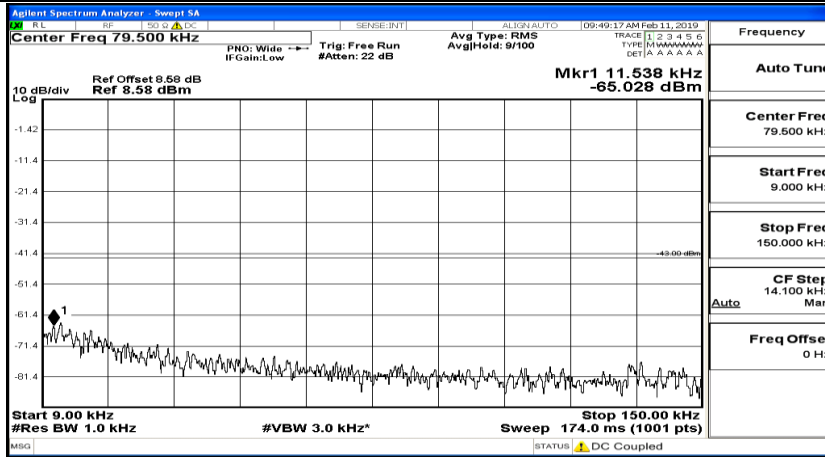

CSE Test Graph(s) (Channel Bandwidth:20 MHz)_MCH_16QAM