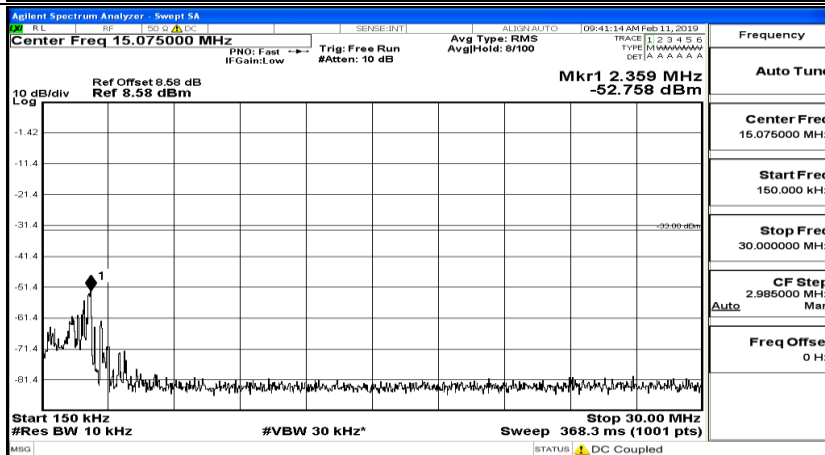

Frequency
Auto Tune
Center Freq 79.500 kHz
Start Freq 9.000 kHz
Stop Freq 150.000 kHz
CF Step 14.100 kHz Man
Freq Offset 0 Hz

Frequency
Auto Tune
Center Freq 15.075000 MHz
Start Freq 150.000 kHz
Stop Freq 30.000000 MHz
CF Step 2.985000 MHz Man
Freq Offset 0 Hz

Frequency
Auto Tune
Center Freq 13.015000000 GHz
Start Freq 30.000000 MHz
Stop Freq 26.000000000 GHz
CF Step 2.597000000 GHz Man
Freq Offset 0 Hz

CSE Test Graph(s) (Channel Bandwidth: 3 MHz)\_MCH\_QPSK