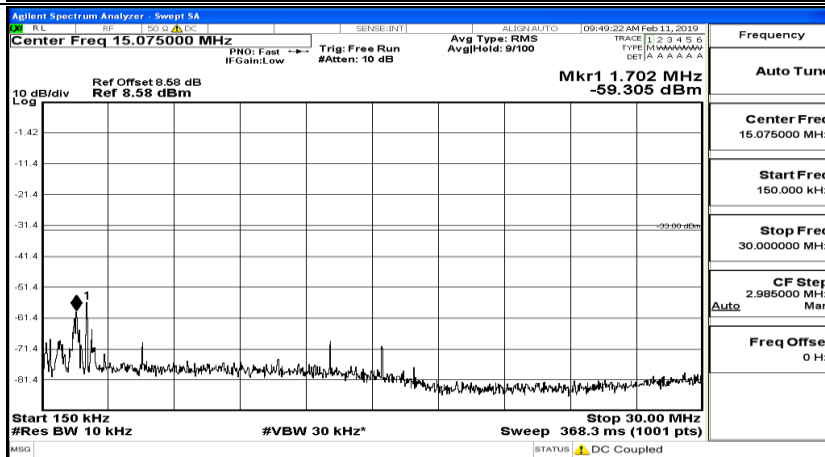

CSE Test Graph(s) (Channel Bandwidth:20 MHz)_MCH_16QAM