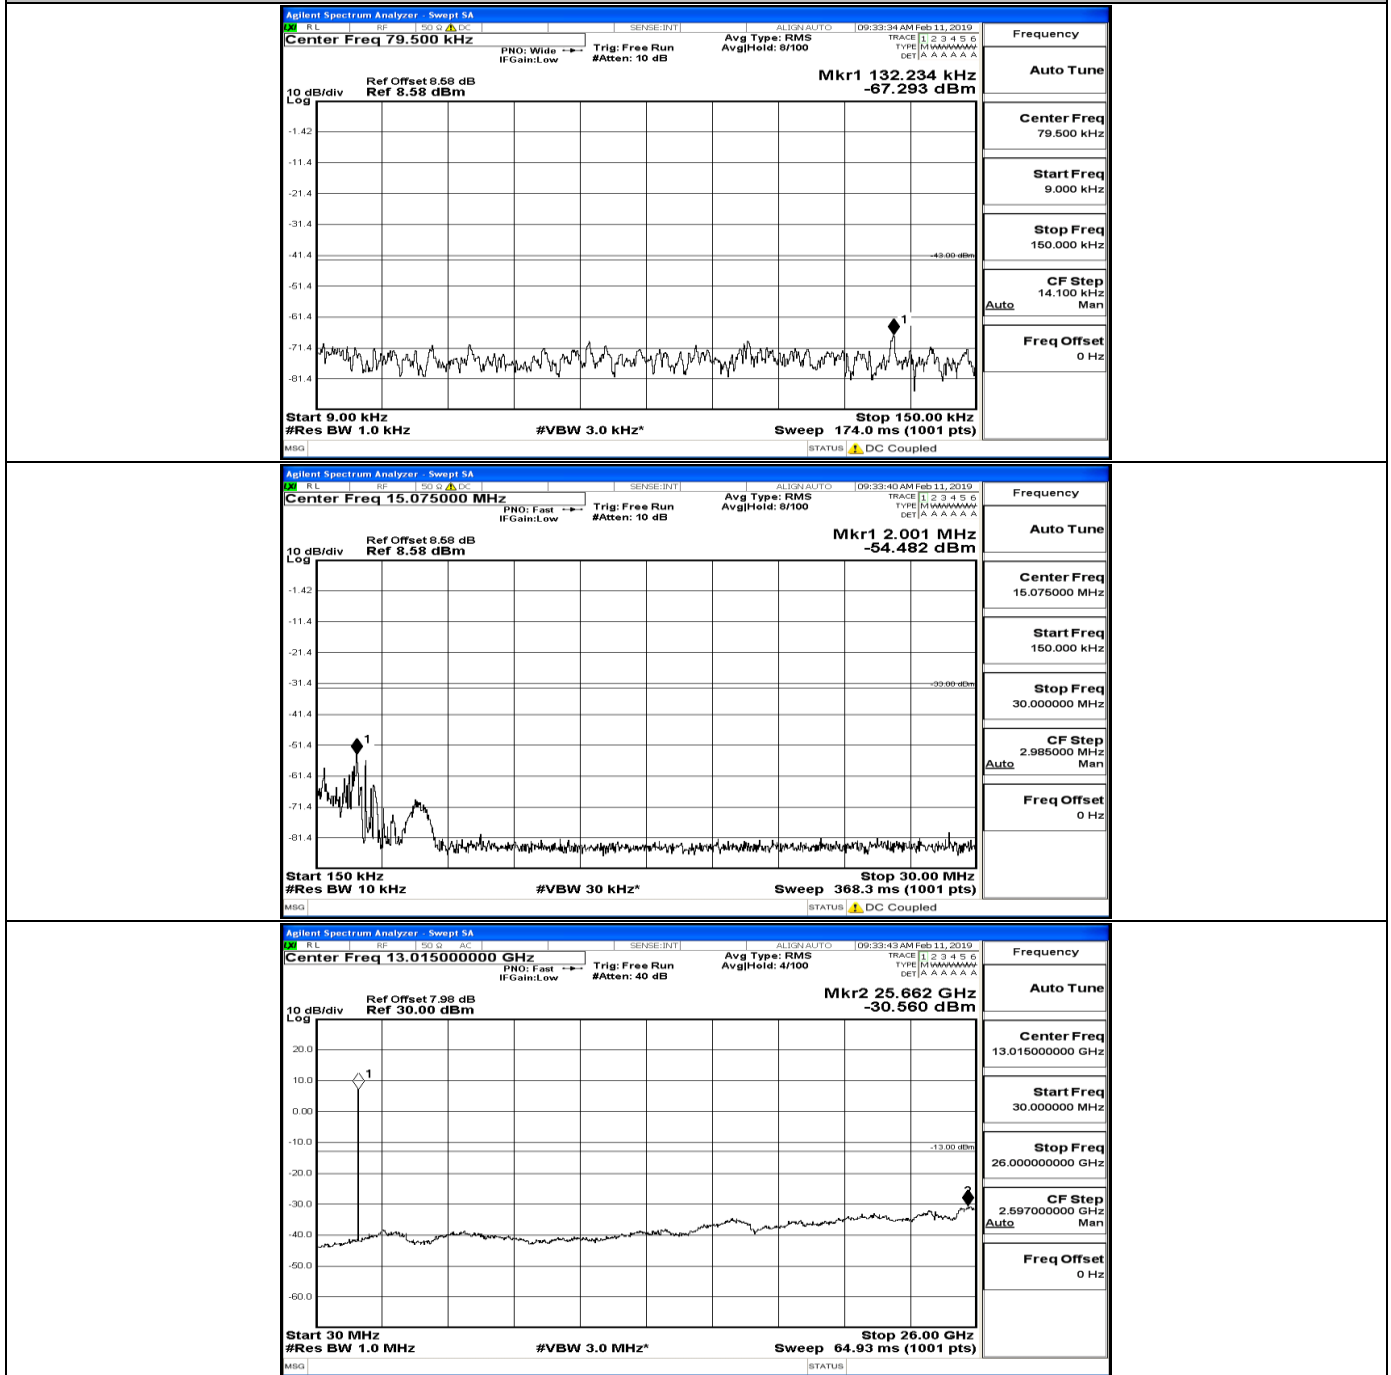

CSE Test Graph(s) (Channel Bandwidth: 1.4 MHz)\_LCH\_16QAM

CSE Test Graph(s) (Channel Bandwidth: 1.4 MHz)\_MCH\_16QAM

CSE Test Graph(s) (Channel Bandwidth: 1.4 MHz)\_HCH\_16QAM

CSE Test Graph(s) (Channel Bandwidth: 3 MHz)\_LCH\_QPSK