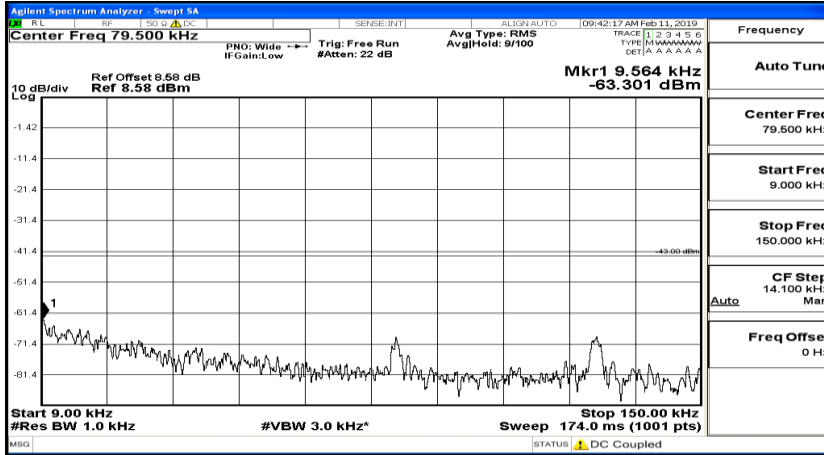

CSE Test Graph(s) (Channel Bandwidth: 3 MHz)\_MCH\_16QAM

CSE Test Graph(s) (Channel Bandwidth: 3 MHz) \_HCH\_16QAM

CSE Test Graph(s) (Channel Bandwidth: 5 MHz)\_LCH\_QPSK

CSE Test Graph(s) (Channel Bandwidth: 5 MHz)\_MCH\_QPSK

CSE Test Graph(s) (Channel Bandwidth: 5 MHz)\_HCH\_QPSK

CSE Test Graph(s) (Channel Bandwidth: 5 MHz)\_LCH\_16QAM

CSE Test Graph(s) (Channel Bandwidth: 5 MHz)\_MCH\_16QAM

Frequency
Auto Tune
Center Freq 79.500 kHz
Start Freq 9.000 kHz
Stop Freq 150.000 kHz
CF Step 14.100 kHz Man
Freq Offset 0 Hz