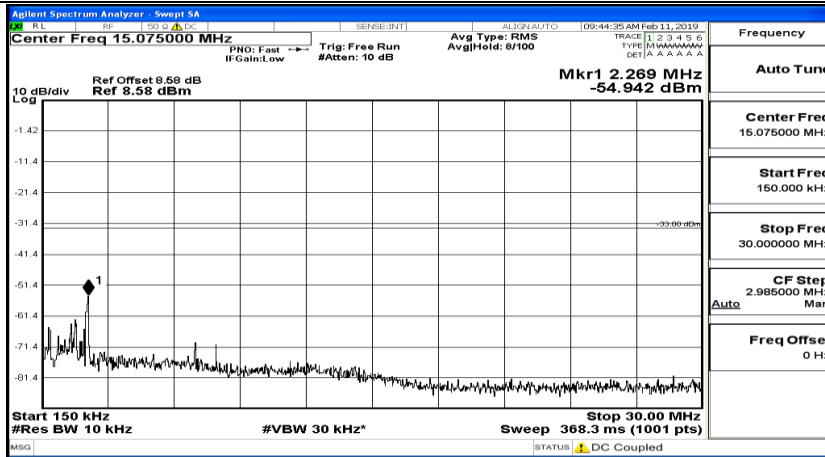

CSE Test Graph(s) (Channel Bandwidth: 10 MHz)_LCH_16QAM