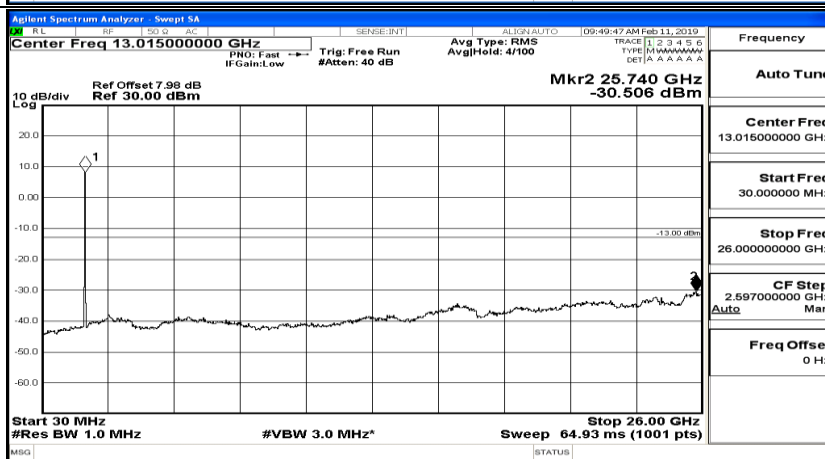

CSE Test Graph(s) (Channel Bandwidth:15 MHz)\_HCH\_16QAM

CSE Test Graph(s) (Channel Bandwidth:20 MHz) LCH\_QPSK

CSE Test Graph(s) (Channel Bandwidth:20 MHz)\_MCH\_QPSK

CSE Test Graph(s) (Channel Bandwidth:20 MHz)\_HCH\_QPSK