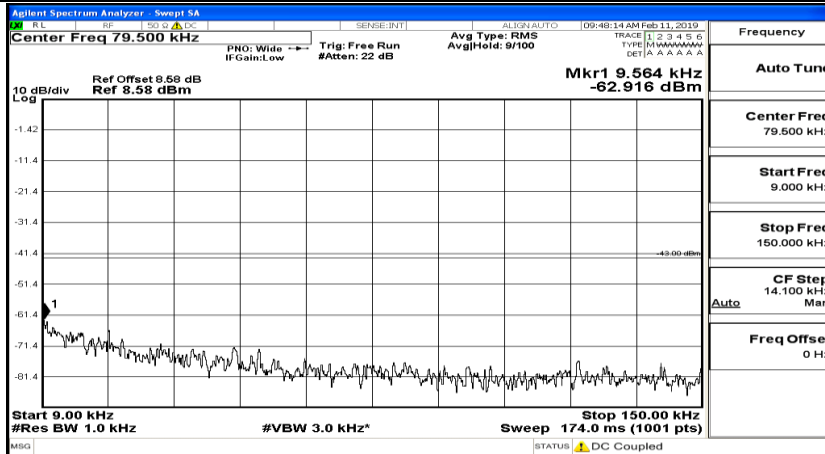

CSE Test Graph(s) (Channel Bandwidth:20 MHz) LCH_QPSK