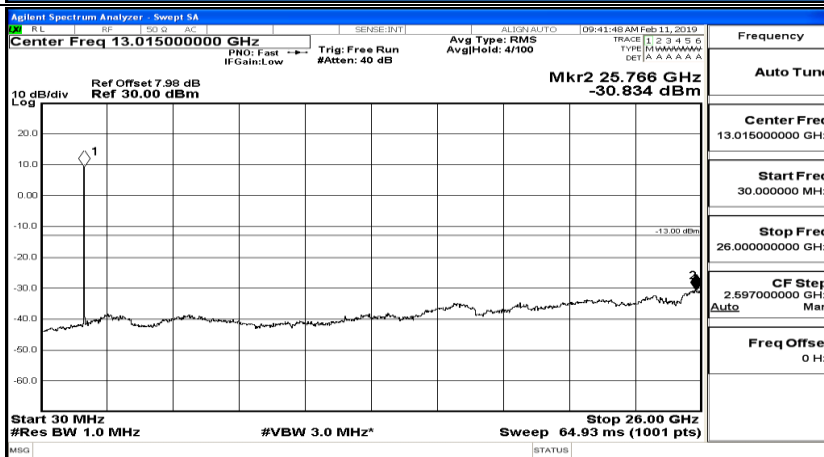

CSE Test Graph(s) (Channel Bandwidth: 3 MHz)_HCH_QPSK