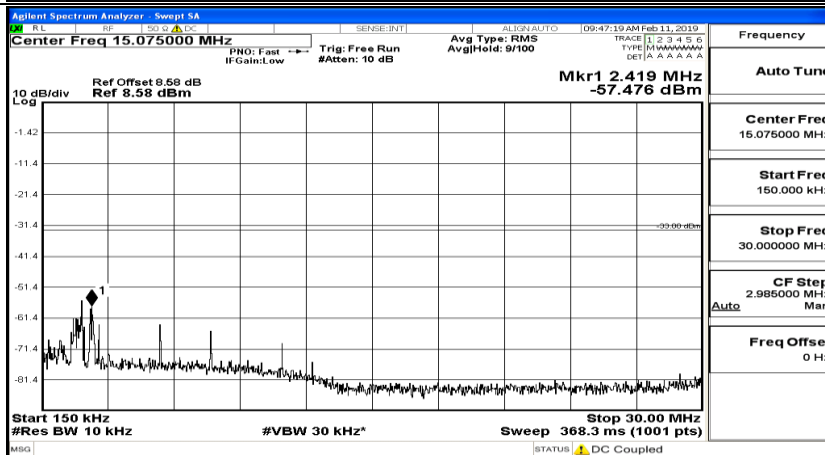

CSE Test Graph(s) (Channel Bandwidth:15 MHz)\_MCH\_QPSK

CSE Test Graph(s) (Channel Bandwidth:15 MHz)\_HCH\_QPSK

CSE Test Graph(s) (Channel Bandwidth:15 MHz)\_LCH\_16QAM

CSE Test Graph(s) (Channel Bandwidth:15 MHz)\_MCH\_16QAM