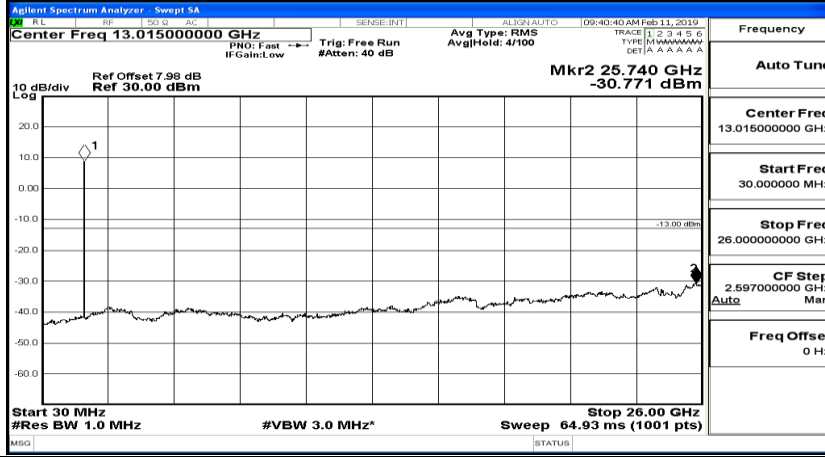

CSE Test Graph(s) (Channel Bandwidth: 1.4 MHz)\_LCH\_16QAM

CSE Test Graph(s) (Channel Bandwidth: 1.4 MHz)\_MCH\_16QAM

CSE Test Graph(s) (Channel Bandwidth: 1.4 MHz)\_HCH\_16QAM

CSE Test Graph(s) (Channel Bandwidth: 3 MHz)\_LCH\_QPSK

Frequency
Auto Tune
Center Freq 79.500 kHz
Start Freq 9.000 kHz
Stop Freq 150.000 kHz
CF Step 14.100 kHz Man
Freq Offset 0 Hz

Frequency
Auto Tune
Center Freq 15.075000 MHz
Start Freq 150.000 kHz
Stop Freq 30.000000 MHz
CF Step 2.985000 MHz Man
Freq Offset 0 Hz

Frequency
Auto Tune
Center Freq 13.015000000 GHz
Start Freq 30.000000 MHz
Stop Freq 26.000000000 GHz
CF Step 2.597000000 GHz Man
Freq Offset 0 Hz

CSE Test Graph(s) (Channel Bandwidth: 3 MHz)\_MCH\_QPSK