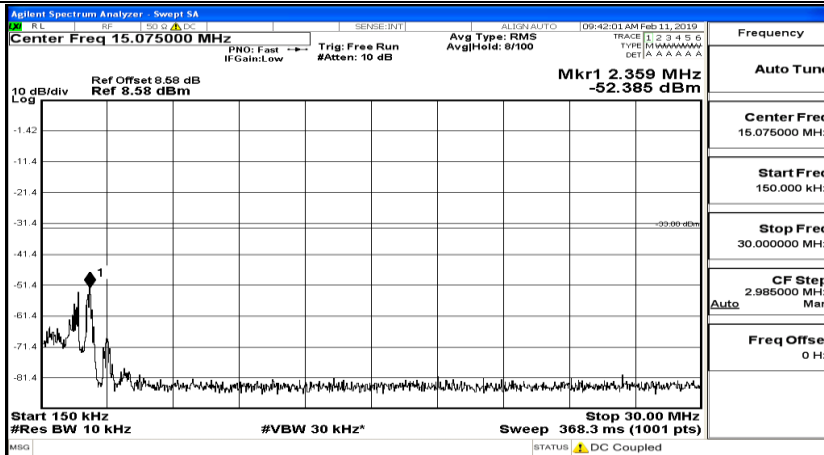

CSE Test Graph(s) (Channel Bandwidth: 3 MHz) _HCH_16QAM