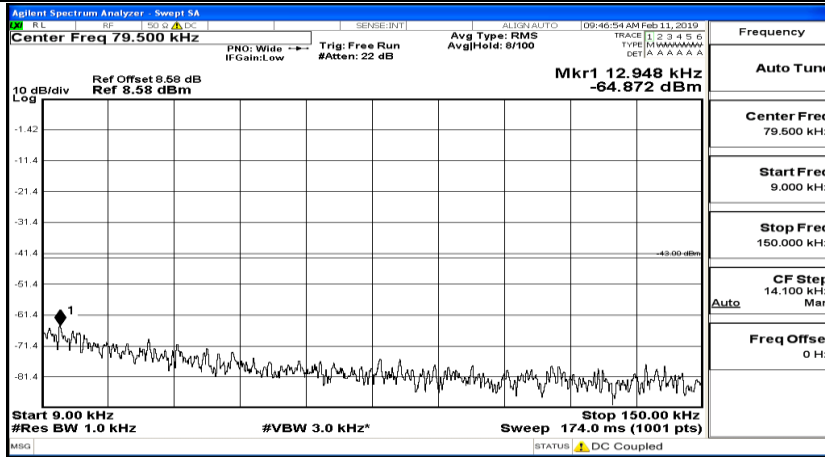

CSE Test Graph(s) (Channel Bandwidth:15 MHz)_MCH_QPSK