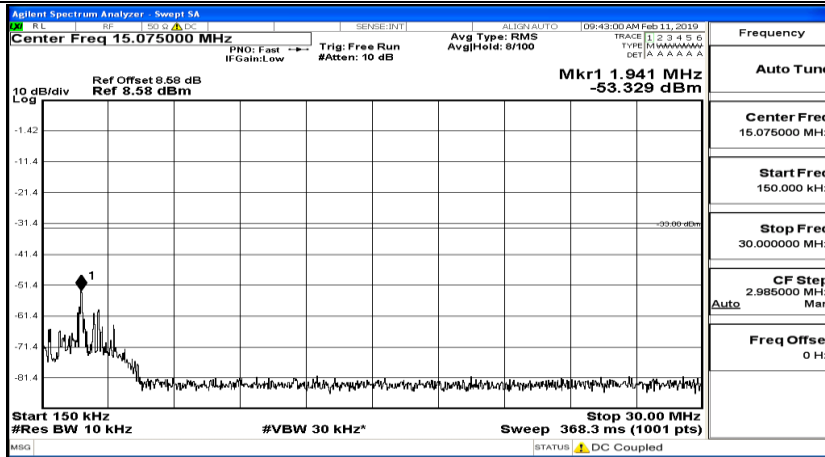

CSE Test Graph(s) (Channel Bandwidth: 3 MHz)\_MCH\_16QAM

CSE Test Graph(s) (Channel Bandwidth: 3 MHz) \_HCH\_16QAM

CSE Test Graph(s) (Channel Bandwidth: 5 MHz)\_LCH\_QPSK

CSE Test Graph(s) (Channel Bandwidth: 5 MHz)\_MCH\_QPSK