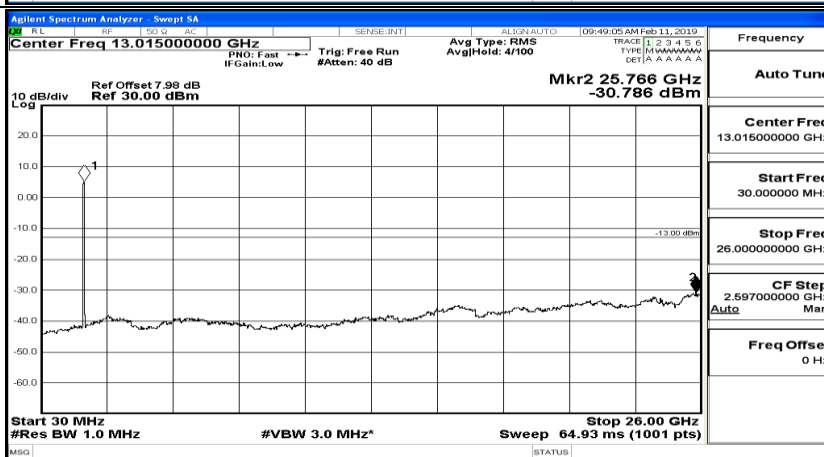

CSE Test Graph(s) (Channel Bandwidth:20 MHz)_MCH_QPSK