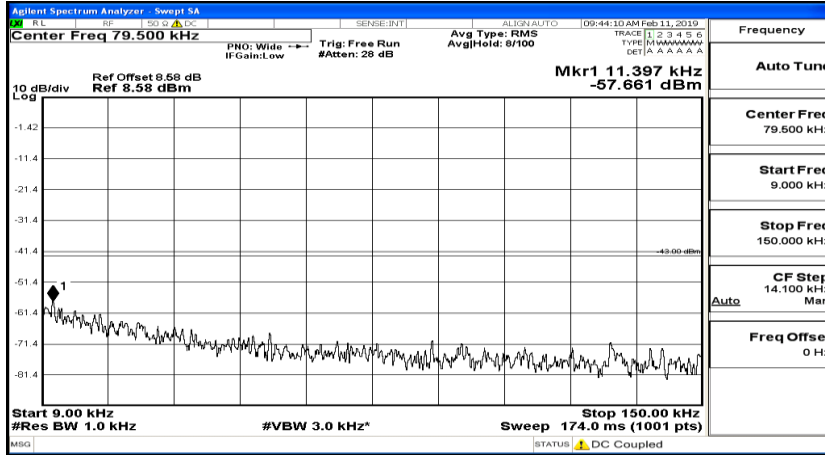

CSE Test Graph(s) (Channel Bandwidth: 10 MHz) LCH_QPSK