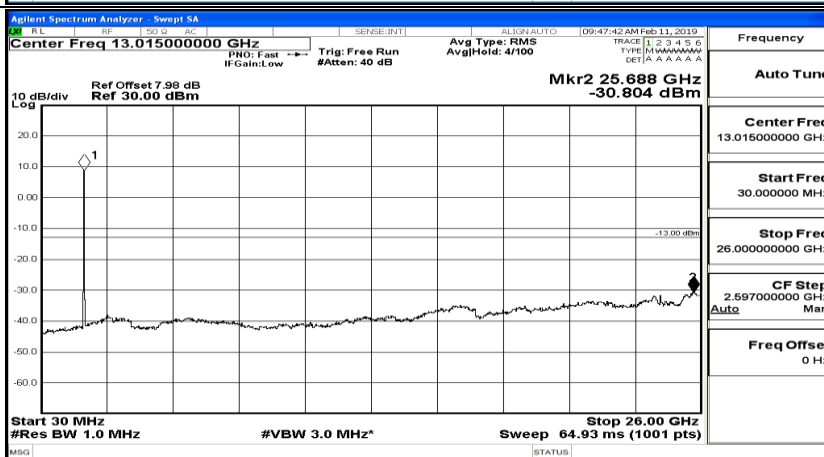

CSE Test Graph(s) (Channel Bandwidth:15 MHz)_HCH_QPSK