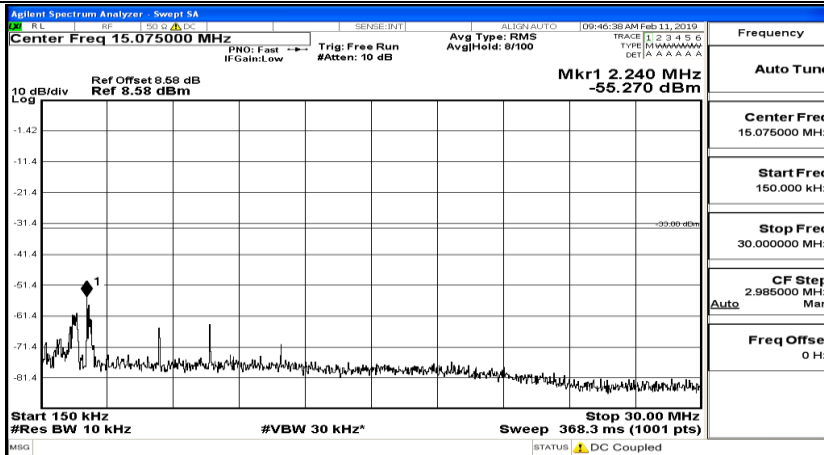

CSE Test Graph(s) (Channel Bandwidth:15 MHz)\_MCH\_QPSK

CSE Test Graph(s) (Channel Bandwidth:15 MHz)\_HCH\_QPSK

CSE Test Graph(s) (Channel Bandwidth:15 MHz)\_LCH\_16QAM

CSE Test Graph(s) (Channel Bandwidth:15 MHz)\_MCH\_16QAM