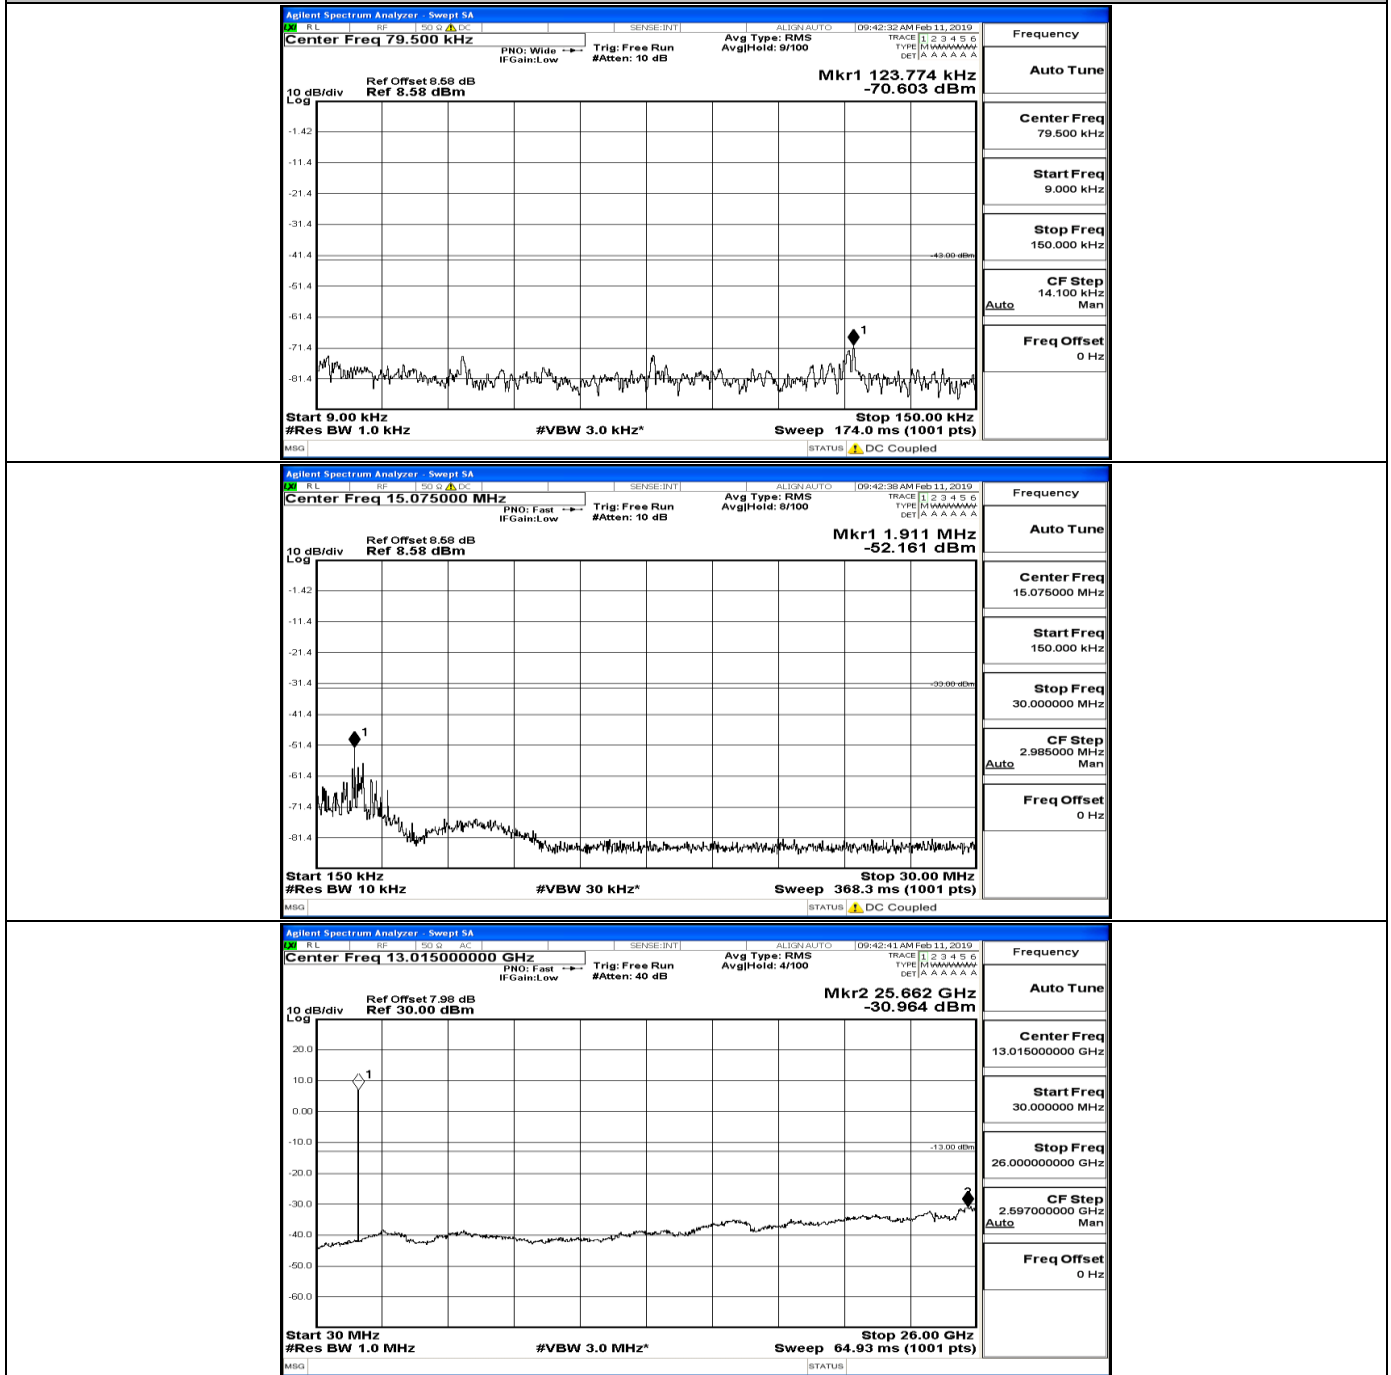

CSE Test Graph(s) (Channel Bandwidth: 5 MHz)_LCH_16QAM