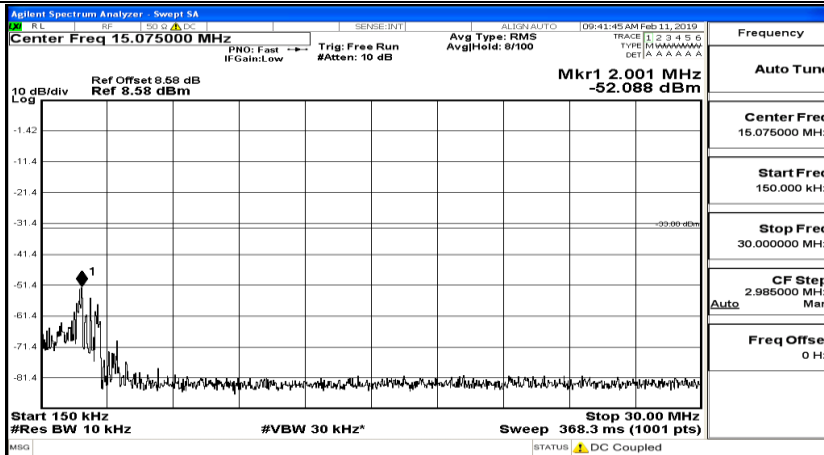

CSE Test Graph(s) (Channel Bandwidth: 3 MHz)_HCH_QPSK