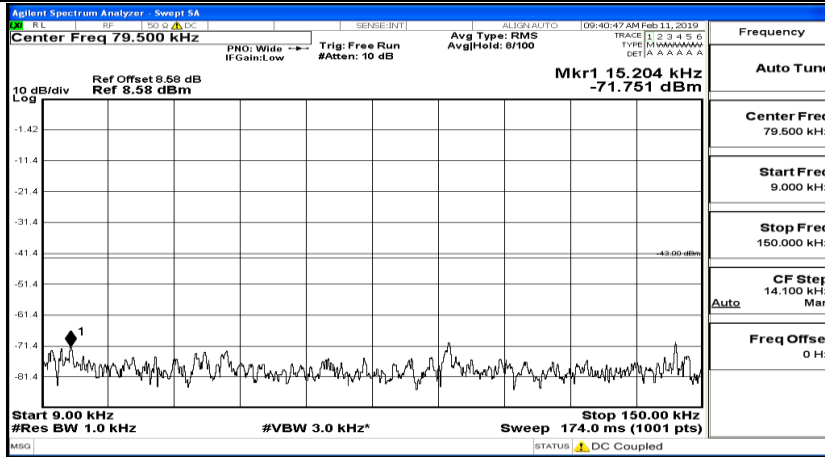

Frequency
Auto Tune
Center Freq 13.015000000 GHz
Start Freq 30.000000 MHz
Stop Freq 26.000000000 GHz
CF Step 2.597000000 GHz Man
Freq Offset 0 Hz

CSE Test Graph(s) (Channel Bandwidth: 3 MHz)\_MCH\_QPSK

CSE Test Graph(s) (Channel Bandwidth: 3 MHz)\_HCH\_QPSK

CSE Test Graph(s) (Channel Bandwidth: 3 MHz)\_LCH\_16QAM

Frequency
Auto Tune
Center Freq 79.500 kHz
Start Freq 9.000 kHz
Stop Freq 150.000 kHz
CF Step 14.100 kHz Man
Freq Offset 0 Hz