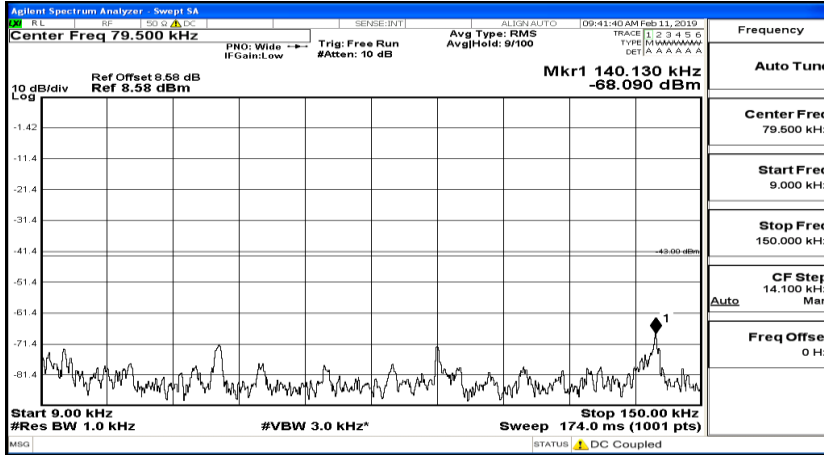

CSE Test Graph(s) (Channel Bandwidth: 3 MHz)_HCH_QPSK