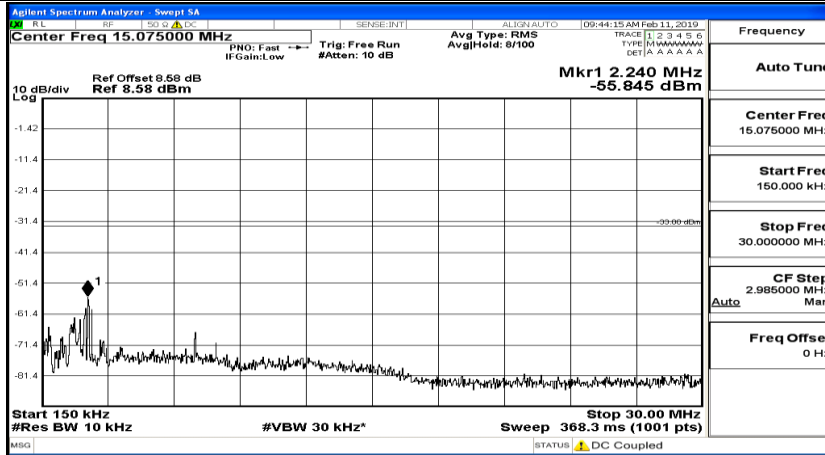

CSE Test Graph(s) (Channel Bandwidth: 10 MHz) LCH_QPSK