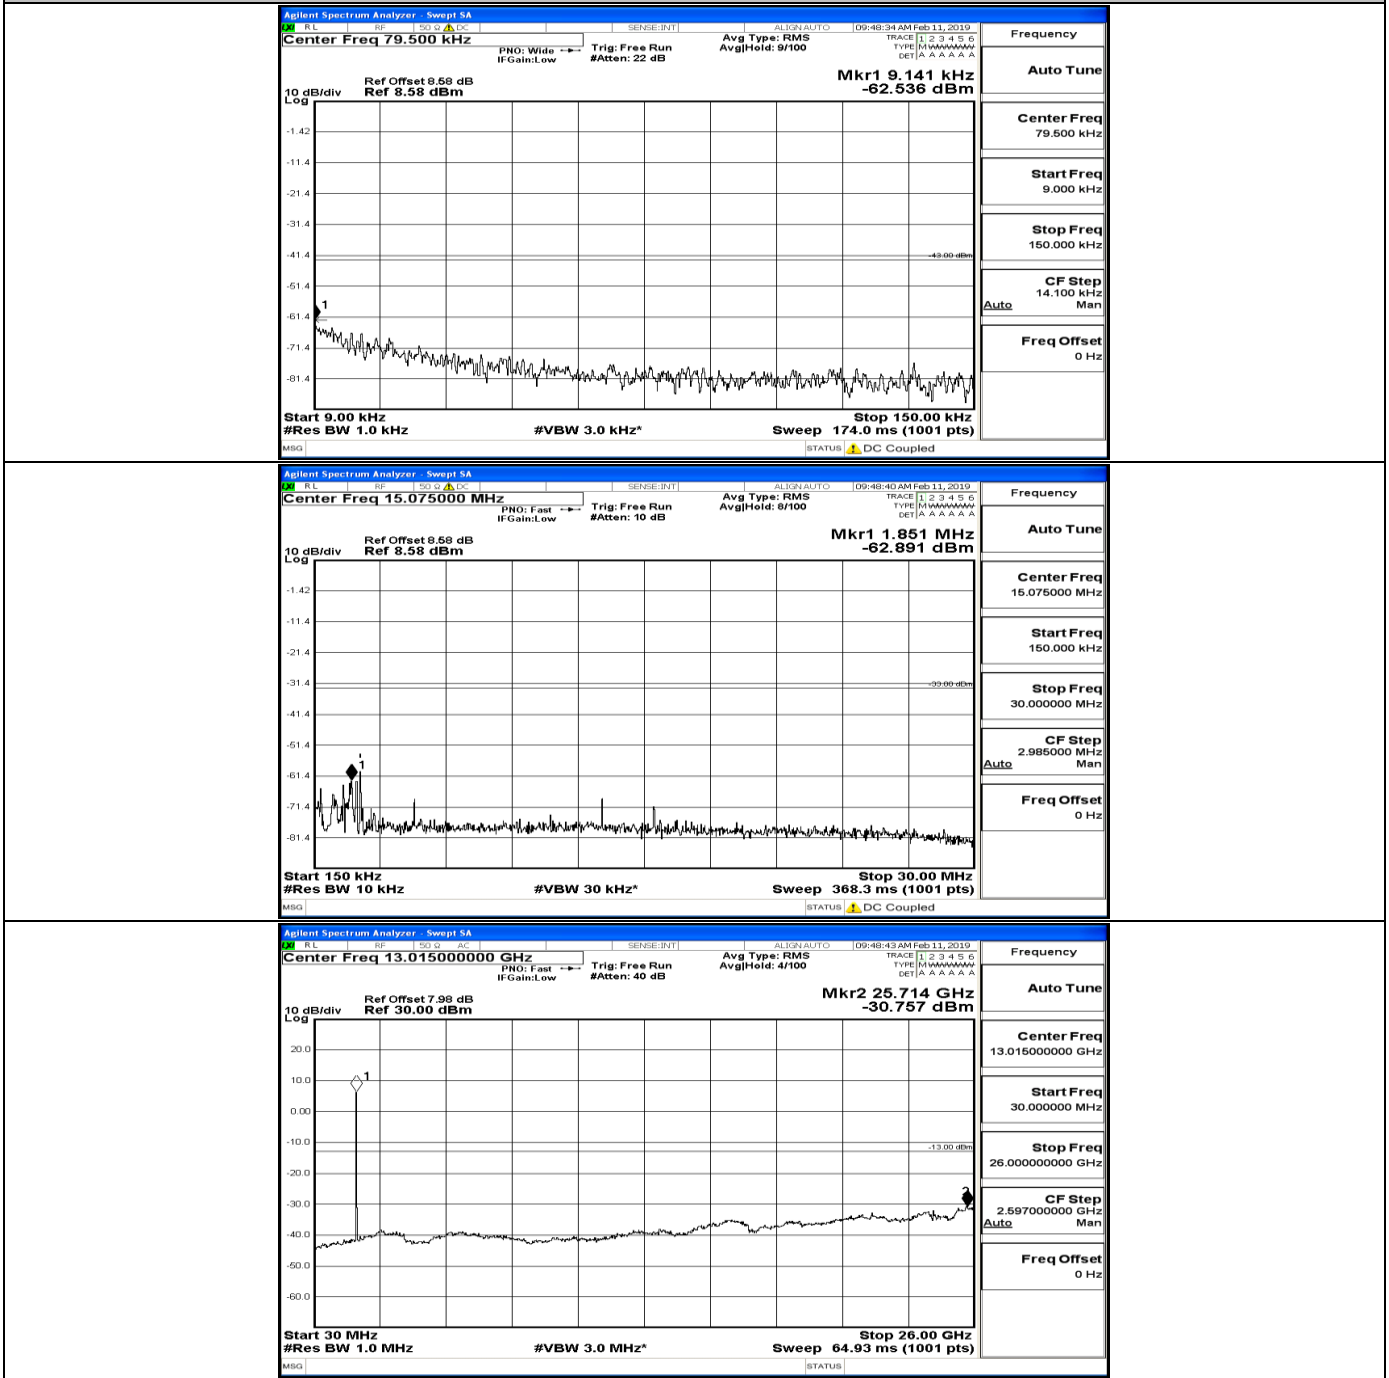

CSE Test Graph(s) (Channel Bandwidth:20 MHz)_LCH_16QAM