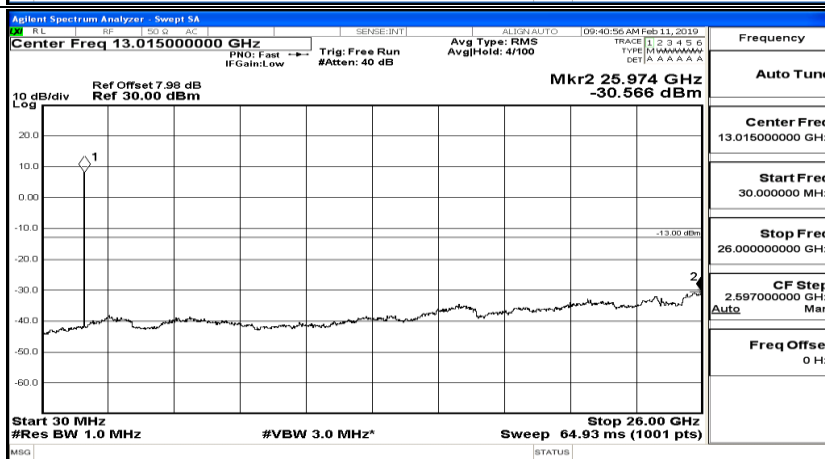

Frequency
Auto Tune
Center Freq 13.015000000 GHz
Start Freq 30.000000 MHz
Stop Freq 26.000000000 GHz
CF Step 2.597000000 GHz Man
Freq Offset 0 Hz

CSE Test Graph(s) (Channel Bandwidth: 3 MHz)\_MCH\_QPSK

CSE Test Graph(s) (Channel Bandwidth: 3 MHz)\_HCH\_QPSK

CSE Test Graph(s) (Channel Bandwidth: 3 MHz)\_LCH\_16QAM

Frequency
Auto Tune
Center Freq 79.500 kHz
Start Freq 9.000 kHz
Stop Freq 150.000 kHz
CF Step 14.100 kHz Man
Freq Offset 0 Hz

Frequency
Auto Tune
Center Freq 15.075000 MHz
Start Freq 150.000 kHz
Stop Freq 30.000000 MHz
CF Step 2.985000 MHz Man
Freq Offset 0 Hz

Frequency
Auto Tune
Center Freq 13.015000000 GHz
Start Freq 30.000000 MHz
Stop Freq 26.000000000 GHz
CF Step 2.597000000 GHz Man
Freq Offset 0 Hz