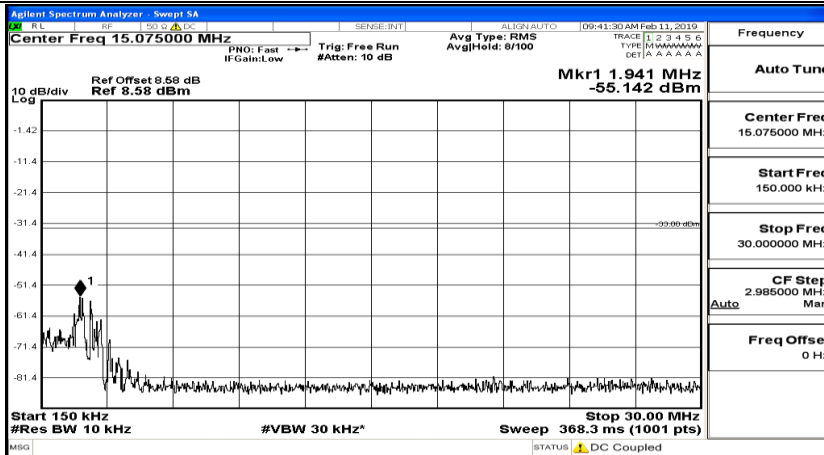

CSE Test Graph(s) (Channel Bandwidth: 3 MHz)_MCH_16QAM