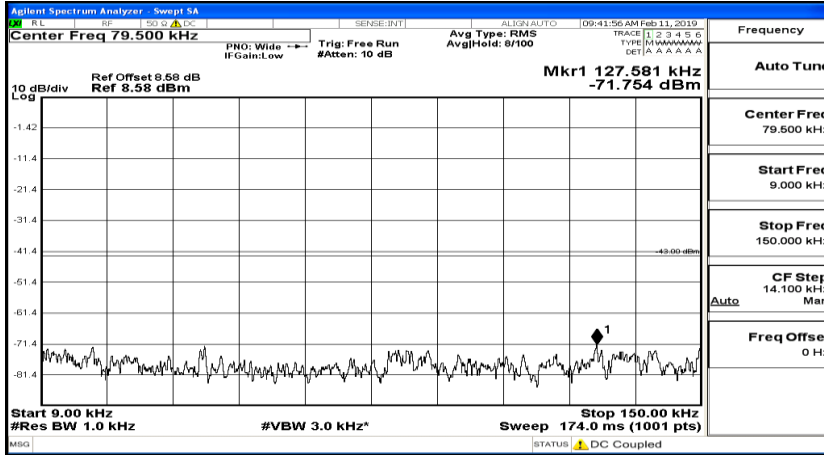

CSE Test Graph(s) (Channel Bandwidth: 3 MHz) _HCH_16QAM