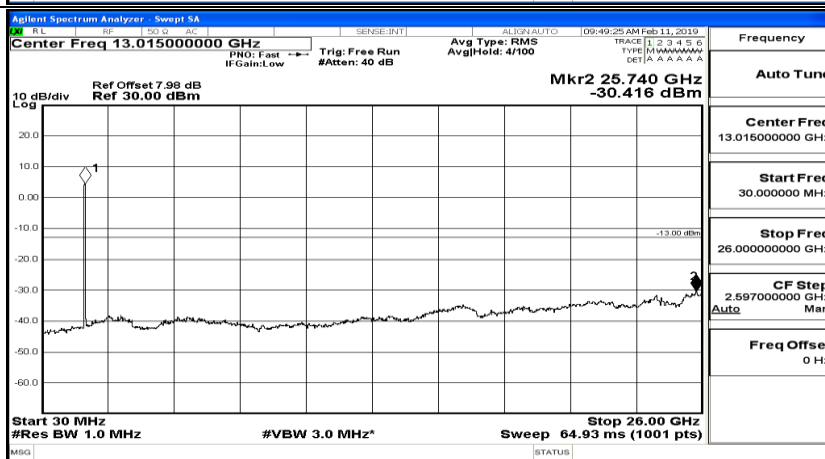

CSE Test Graph(s) (Channel Bandwidth:20 MHz)_MCH_16QAM