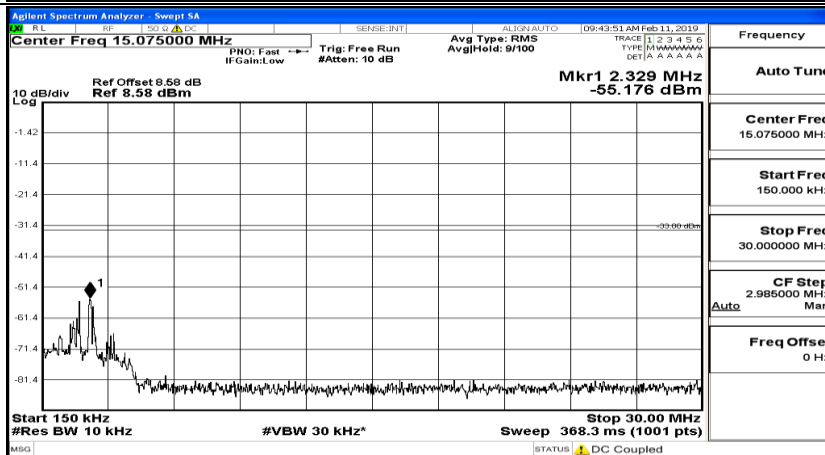

CSE Test Graph(s) (Channel Bandwidth: 5 MHz)_HCH_16QAM