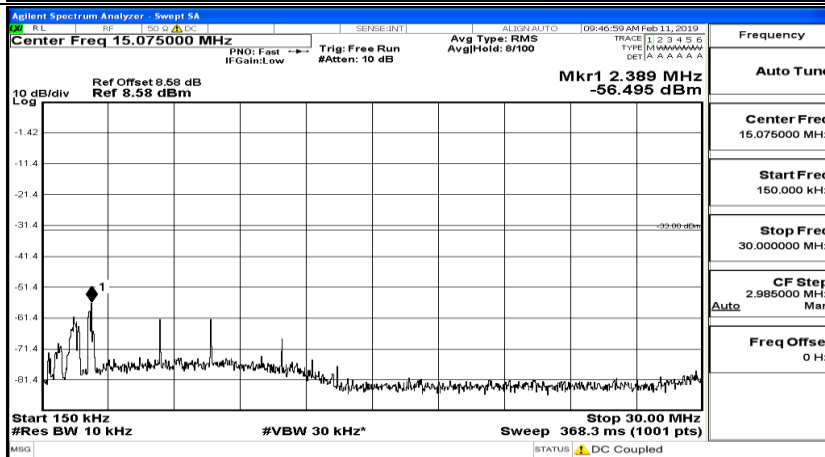

CSE Test Graph(s) (Channel Bandwidth:15 MHz)_MCH_QPSK