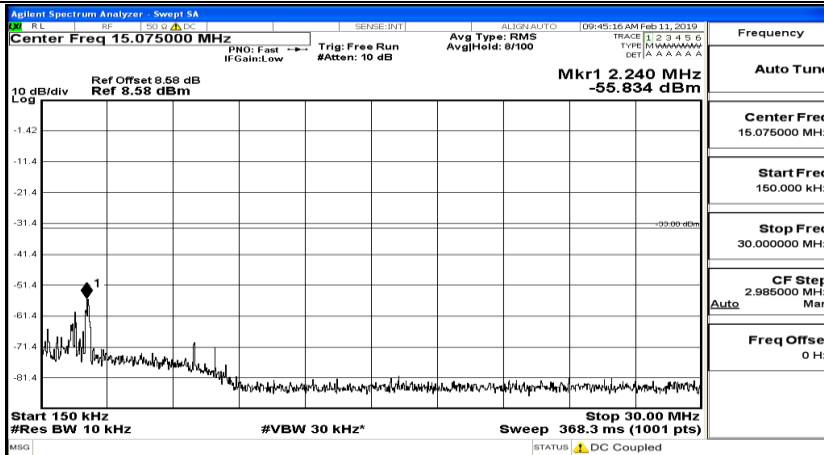

CSE Test Graph(s) (Channel Bandwidth: 10 MHz)_MCH_16QAM