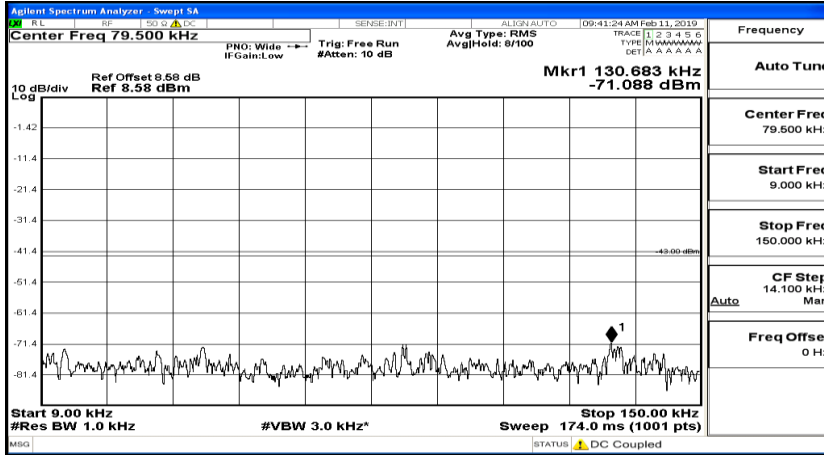

CSE Test Graph(s) (Channel Bandwidth: 3 MHz)_MCH_16QAM