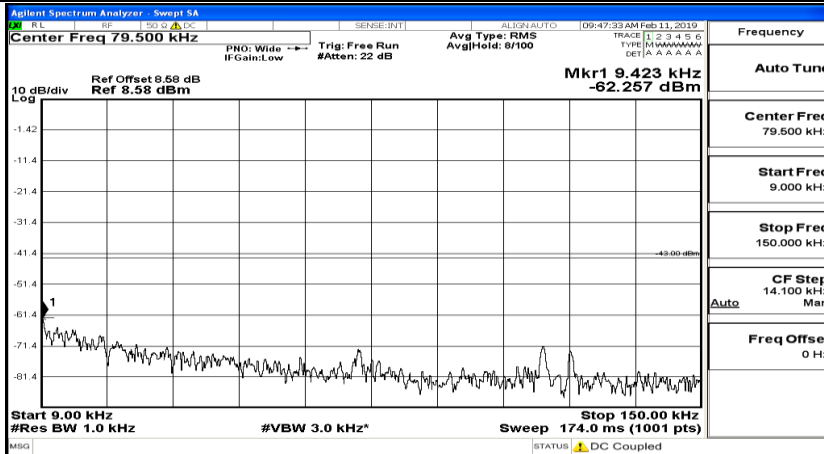

CSE Test Graph(s) (Channel Bandwidth:15 MHz)_HCH_QPSK