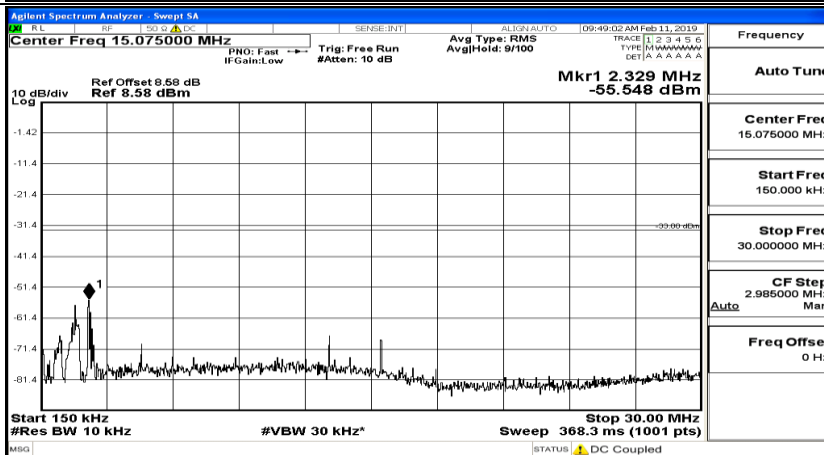

CSE Test Graph(s) (Channel Bandwidth:20 MHz)_MCH_QPSK