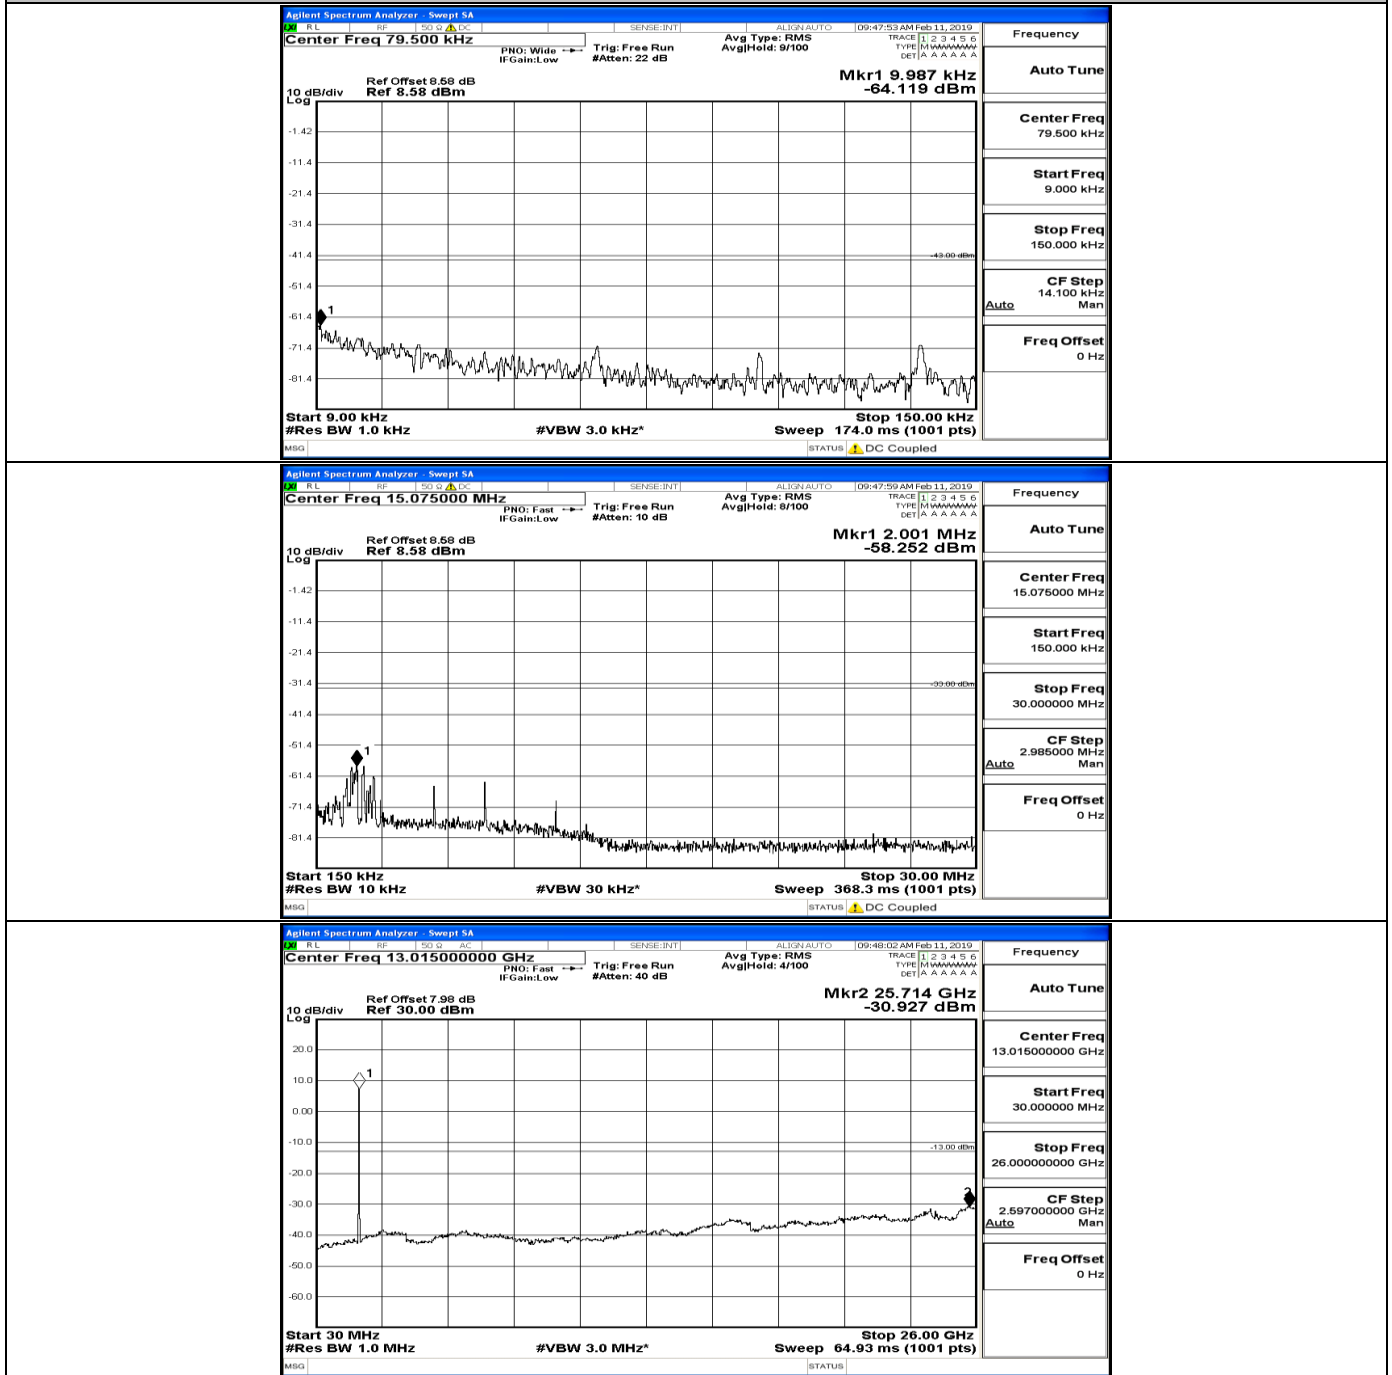

CSE Test Graph(s) (Channel Bandwidth:15 MHz)_HCH_16QAM