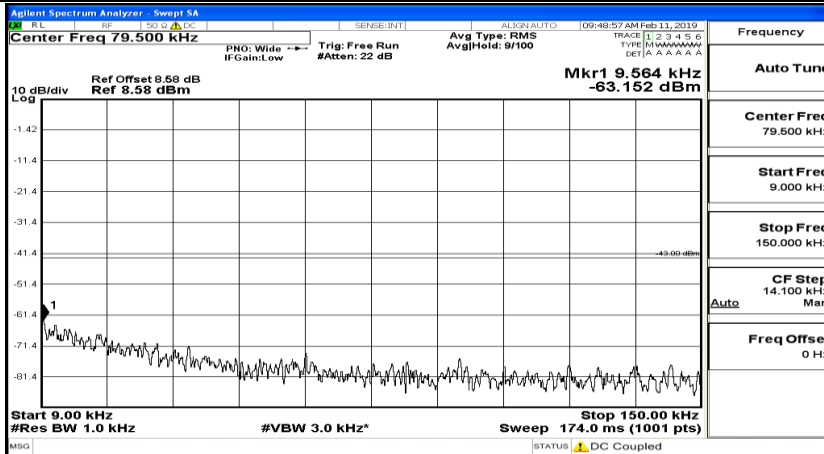

CSE Test Graph(s) (Channel Bandwidth:20 MHz)_MCH_QPSK