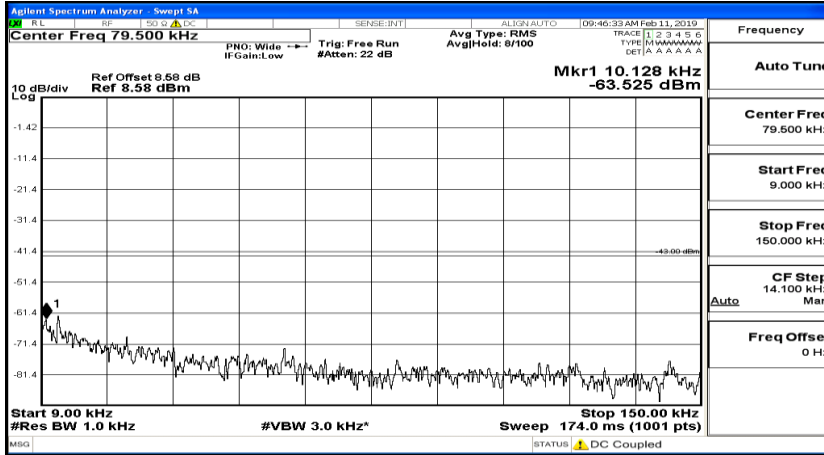

CSE Test Graph(s) (Channel Bandwidth:15 MHz)\_MCH\_QPSK

CSE Test Graph(s) (Channel Bandwidth:15 MHz)\_HCH\_QPSK

CSE Test Graph(s) (Channel Bandwidth:15 MHz)\_LCH\_16QAM

CSE Test Graph(s) (Channel Bandwidth:15 MHz)\_MCH\_16QAM