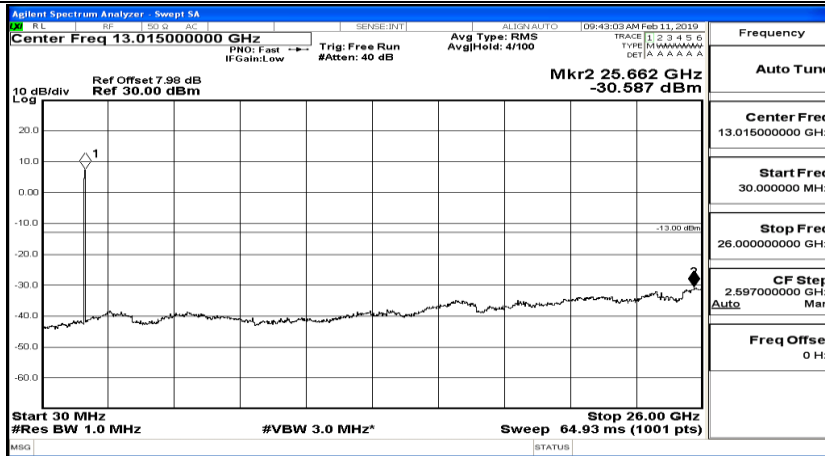

CSE Test Graph(s) (Channel Bandwidth: 3 MHz)\_MCH\_16QAM

CSE Test Graph(s) (Channel Bandwidth: 3 MHz) \_HCH\_16QAM

CSE Test Graph(s) (Channel Bandwidth: 5 MHz)\_LCH\_QPSK

CSE Test Graph(s) (Channel Bandwidth: 5 MHz)\_MCH\_QPSK

CSE Test Graph(s) (Channel Bandwidth: 5 MHz)\_HCH\_QPSK

CSE Test Graph(s) (Channel Bandwidth: 5 MHz)\_LCH\_16QAM

CSE Test Graph(s) (Channel Bandwidth: 5 MHz)\_MCH\_16QAM

Frequency
Auto Tune
Center Freq 79.500 kHz
Start Freq 9.000 kHz
Stop Freq 150.000 kHz
CF Step 14.100 kHz Man
Freq Offset 0 Hz