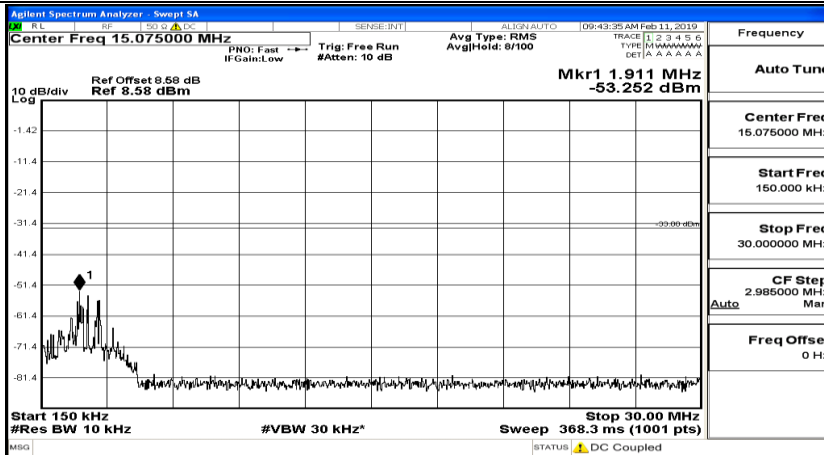

CSE Test Graph(s) (Channel Bandwidth: 3 MHz)\_MCH\_16QAM

CSE Test Graph(s) (Channel Bandwidth: 3 MHz) \_HCH\_16QAM

CSE Test Graph(s) (Channel Bandwidth: 5 MHz)\_LCH\_QPSK

CSE Test Graph(s) (Channel Bandwidth: 5 MHz)\_MCH\_QPSK

CSE Test Graph(s) (Channel Bandwidth: 5 MHz)\_HCH\_QPSK

CSE Test Graph(s) (Channel Bandwidth: 5 MHz)\_LCH\_16QAM

CSE Test Graph(s) (Channel Bandwidth: 5 MHz)\_MCH\_16QAM

Frequency
Auto Tune
Center Freq 79.500 kHz
Start Freq 9.000 kHz
Stop Freq 150.000 kHz
CF Step 14.100 kHz Man
Freq Offset 0 Hz