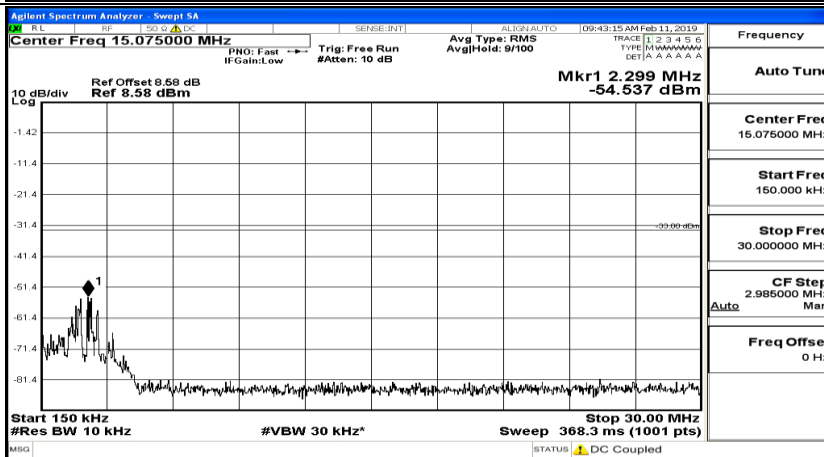

CSE Test Graph(s) (Channel Bandwidth: 5 MHz)\_HCH\_QPSK

CSE Test Graph(s) (Channel Bandwidth: 5 MHz)\_LCH\_16QAM

CSE Test Graph(s) (Channel Bandwidth: 5 MHz)\_MCH\_16QAM

Frequency
Auto Tune
Center Freq 79.500 kHz
Start Freq 9.000 kHz
Stop Freq 150.000 kHz
CF Step 14.100 kHz Man
Freq Offset 0 Hz

Frequency
Auto Tune
Center Freq 15.075000 MHz
Start Freq 150.000 kHz
Stop Freq 30.000000 MHz
CF Step 2.995000 MHz Man
Freq Offset 0 Hz

Frequency
Auto Tune
Center Freq 13.015000000 GHz
Start Freq 30.000000 MHz
Stop Freq 26.000000000 GHz
CF Step 2.597000000 GHz Man
Freq Offset 0 Hz