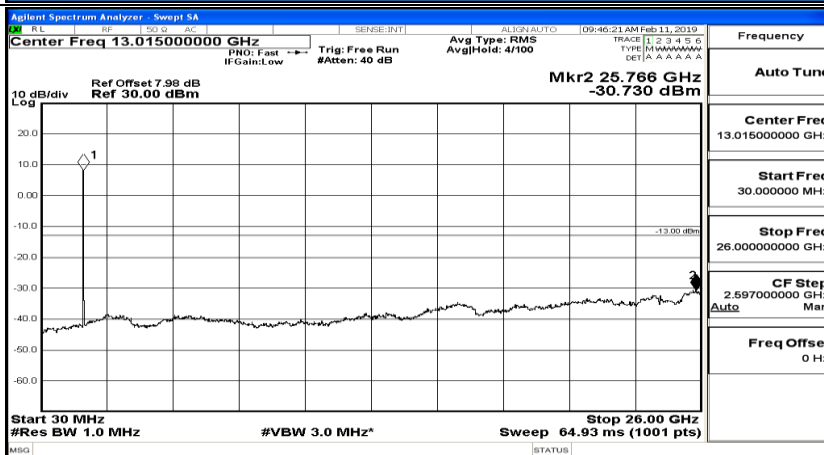

CSE Test Graph(s) (Channel Bandwidth: 10 MHz)\_LCH\_16QAM

CSE Test Graph(s) (Channel Bandwidth: 10 MHz)\_MCH\_16QAM

CSE Test Graph(s) (Channel Bandwidth: 10 MHz)\_HCH\_16QAM

CSE Test Graph(s) (Channel Bandwidth:15 MHz) LCH\_QPSK