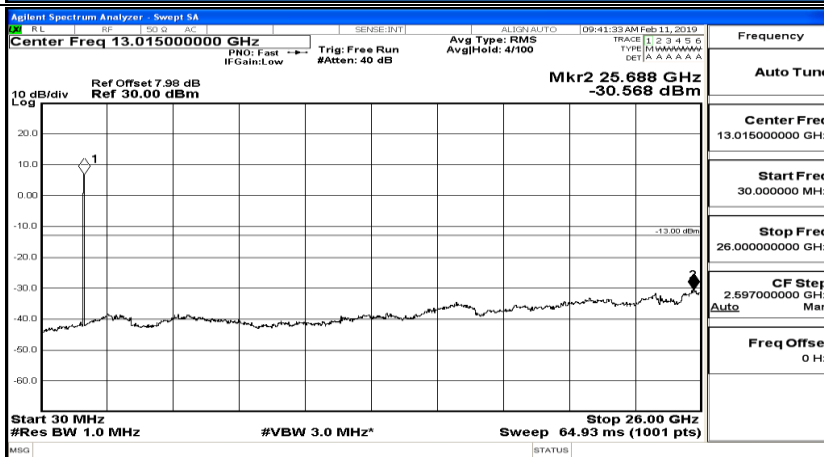

CSE Test Graph(s) (Channel Bandwidth: 3 MHz)_MCH_16QAM