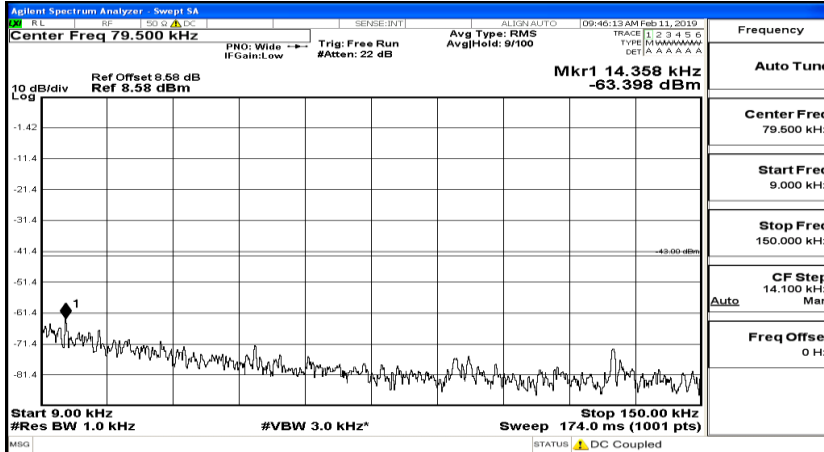

CSE Test Graph(s) (Channel Bandwidth: 10 MHz)\_LCH\_16QAM

CSE Test Graph(s) (Channel Bandwidth: 10 MHz)\_MCH\_16QAM

CSE Test Graph(s) (Channel Bandwidth: 10 MHz)\_HCH\_16QAM

CSE Test Graph(s) (Channel Bandwidth:15 MHz) LCH\_QPSK