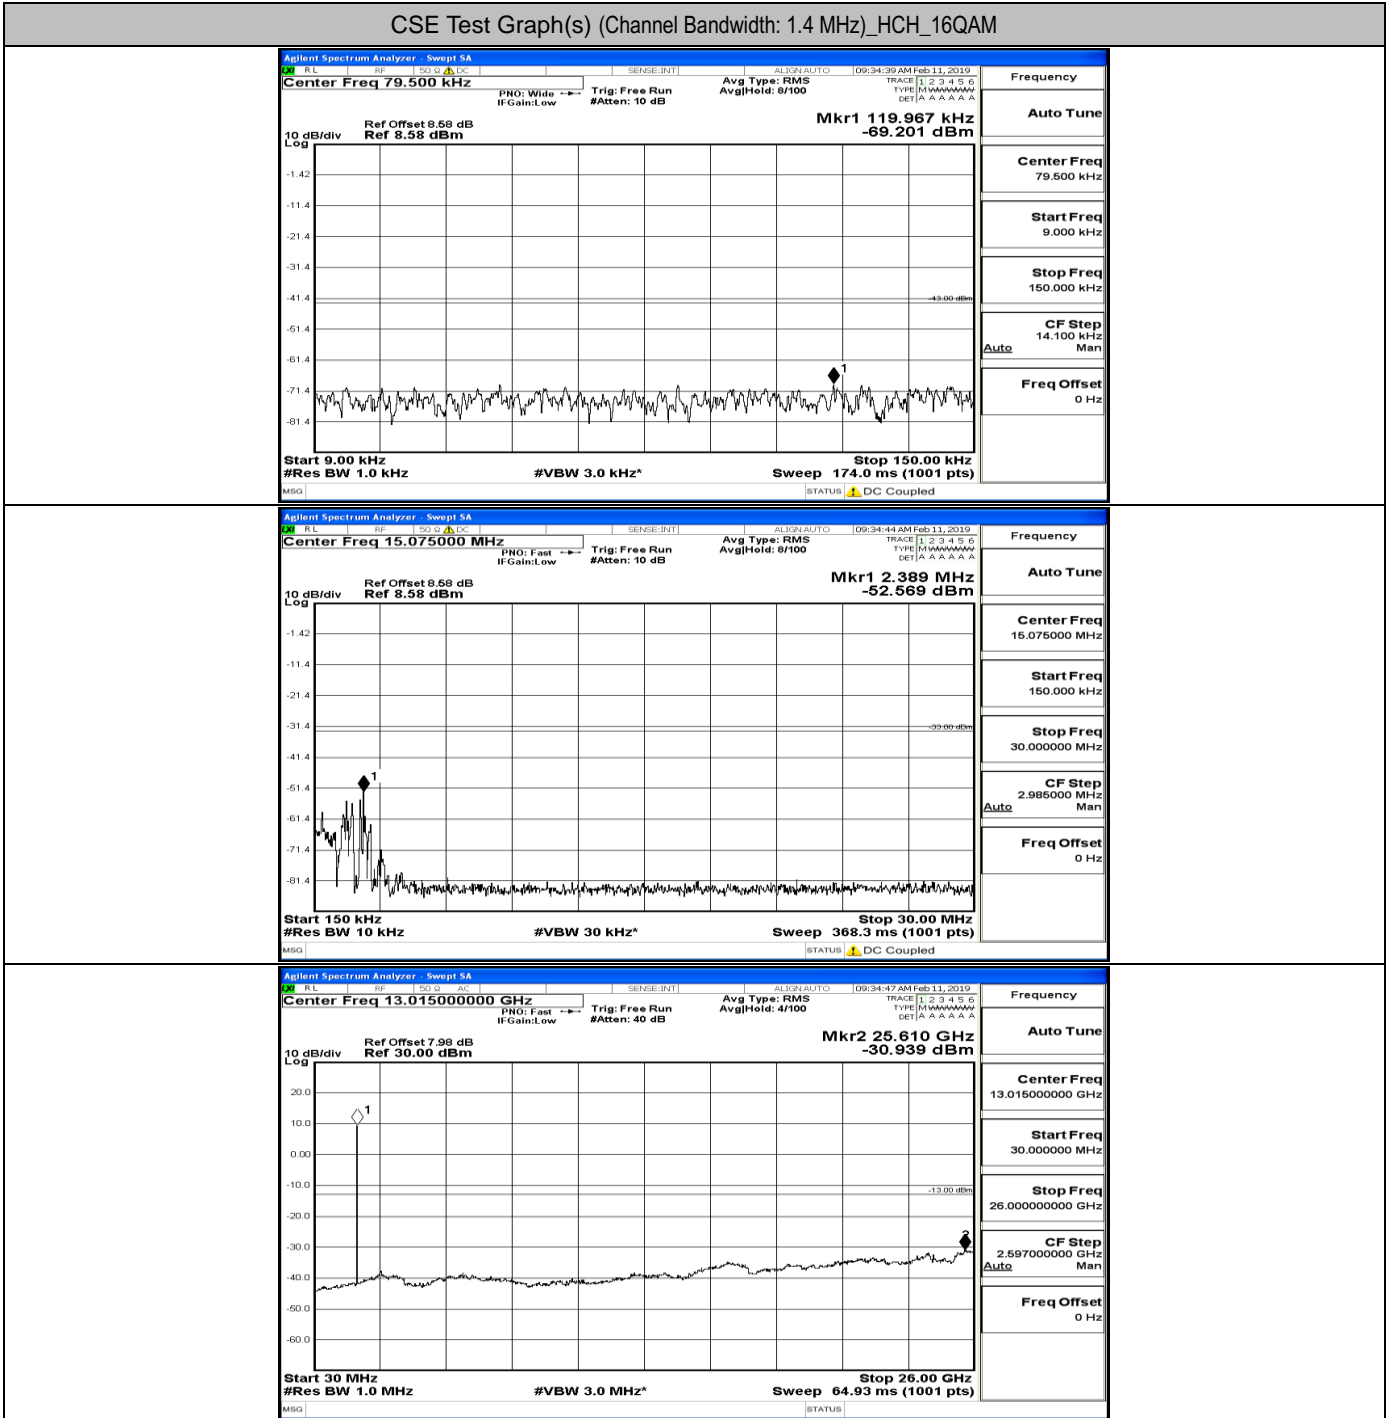

CSE Test Graph(s) (Channel Bandwidth: 1.4 MHz)\_LCH\_16QAM

CSE Test Graph(s) (Channel Bandwidth: 1.4 MHz)\_MCH\_16QAM

CSE Test Graph(s) (Channel Bandwidth: 1.4 MHz)\_HCH\_16QAM

CSE Test Graph(s) (Channel Bandwidth: 3 MHz)\_LCH\_QPSK