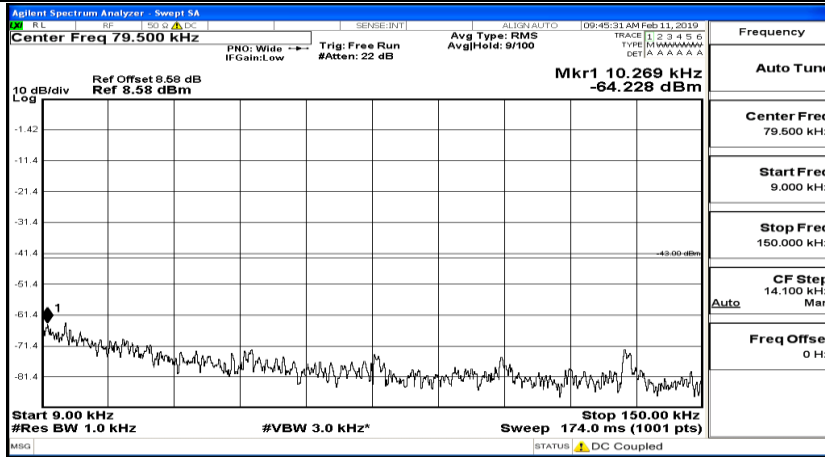

CSE Test Graph(s) (Channel Bandwidth: 5 MHz)\_HCH\_16QAM

CSE Test Graph(s) (Channel Bandwidth: 10 MHz) LCH\_QPSK

CSE Test Graph(s) (Channel Bandwidth: 10 MHz)\_MCH\_QPSK

CSE Test Graph(s) (Channel Bandwidth: 10 MHz)\_HCH\_QPSK