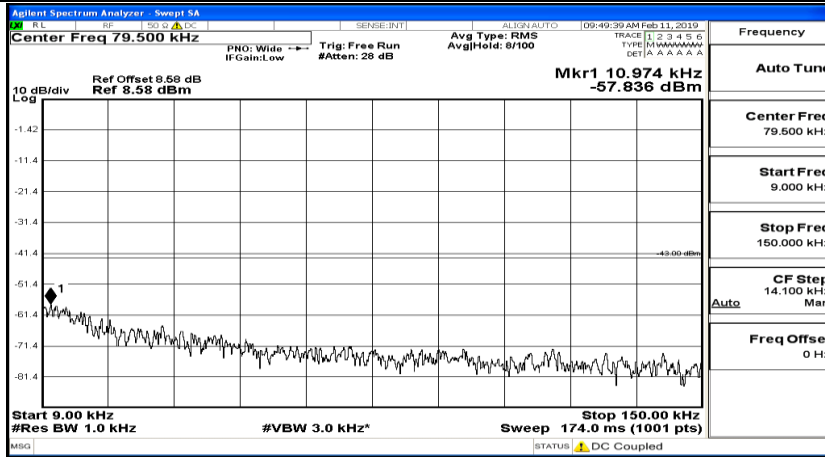

CSE Test Graph(s) (Channel Bandwidth:15 MHz)\_HCH\_16QAM

CSE Test Graph(s) (Channel Bandwidth:20 MHz) LCH\_QPSK

CSE Test Graph(s) (Channel Bandwidth:20 MHz)\_MCH\_QPSK

CSE Test Graph(s) (Channel Bandwidth:20 MHz)\_HCH\_QPSK