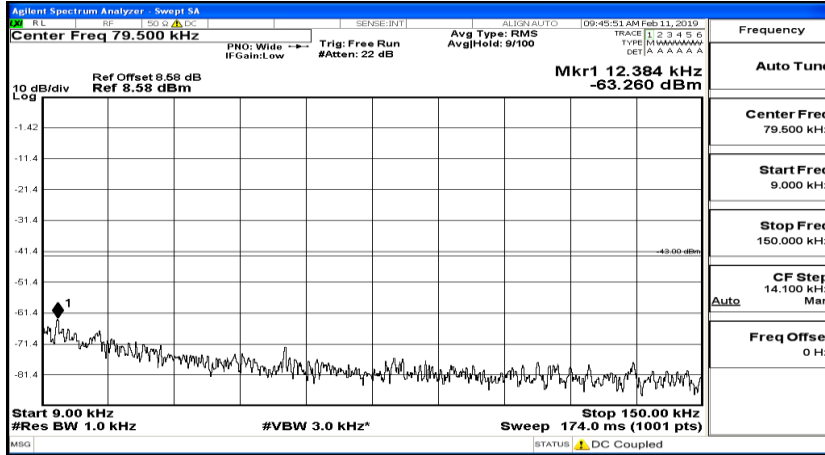

CSE Test Graph(s) (Channel Bandwidth: 10 MHz)_HCH_16QAM