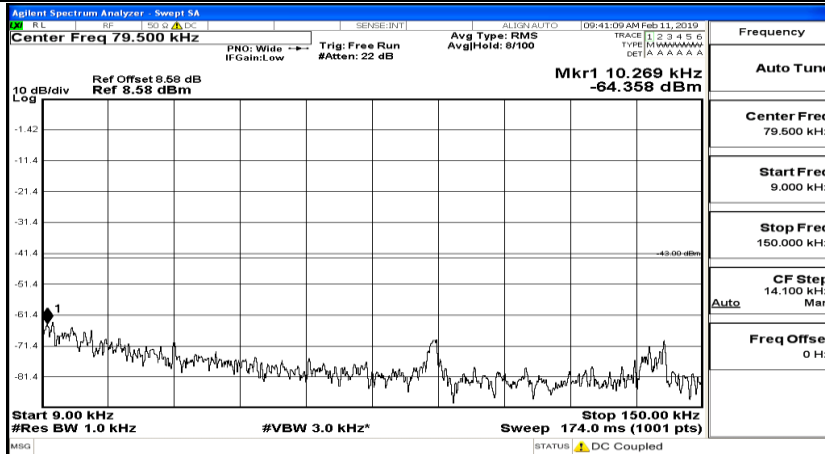

Frequency
Auto Tune
Center Freq 79.500 kHz
Start Freq 9.000 kHz
Stop Freq 150.000 kHz
CF Step 14.100 kHz Man
Freq Offset 0 Hz

Frequency
Auto Tune
Center Freq 15.075000 MHz
Start Freq 150.000 kHz
Stop Freq 30.000000 MHz
CF Step 2.985000 MHz Man
Freq Offset 0 Hz

Frequency
Auto Tune
Center Freq 13.015000000 GHz
Start Freq 30.000000 MHz
Stop Freq 26.000000000 GHz
CF Step 2.597000000 GHz Man
Freq Offset 0 Hz

CSE Test Graph(s) (Channel Bandwidth: 3 MHz)\_MCH\_QPSK