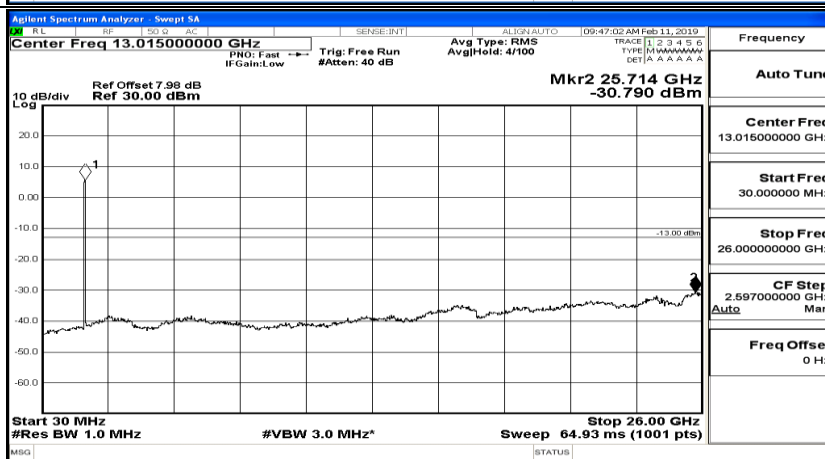

CSE Test Graph(s) (Channel Bandwidth:15 MHz)_MCH_QPSK