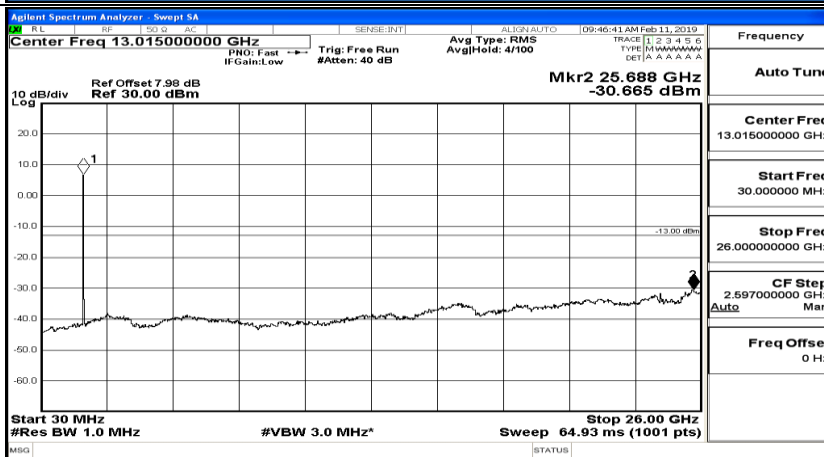

CSE Test Graph(s) (Channel Bandwidth:15 MHz)\_MCH\_QPSK

CSE Test Graph(s) (Channel Bandwidth:15 MHz)\_HCH\_QPSK

CSE Test Graph(s) (Channel Bandwidth:15 MHz)\_LCH\_16QAM

CSE Test Graph(s) (Channel Bandwidth:15 MHz)\_MCH\_16QAM