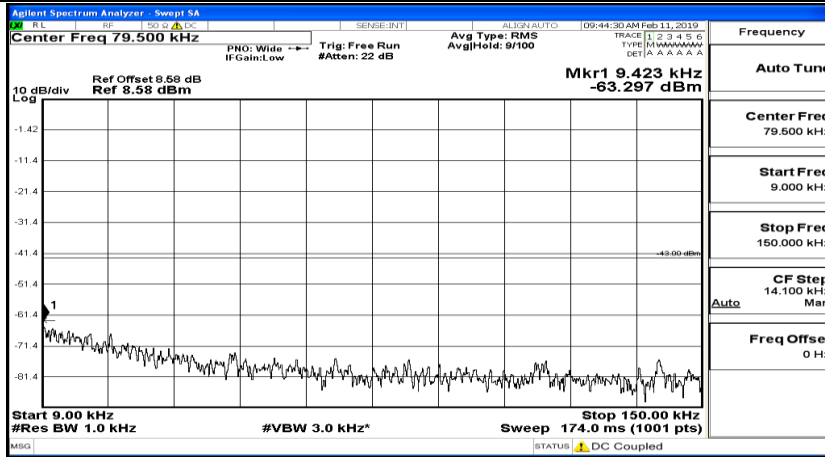

CSE Test Graph(s) (Channel Bandwidth: 10 MHz)_LCH_16QAM