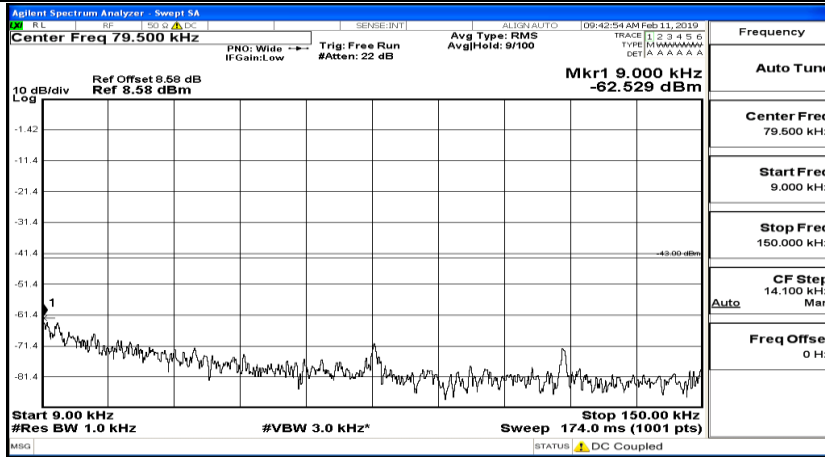

CSE Test Graph(s) (Channel Bandwidth: 3 MHz)\_MCH\_16QAM

CSE Test Graph(s) (Channel Bandwidth: 3 MHz) \_HCH\_16QAM

CSE Test Graph(s) (Channel Bandwidth: 5 MHz)\_LCH\_QPSK

CSE Test Graph(s) (Channel Bandwidth: 5 MHz)\_MCH\_QPSK