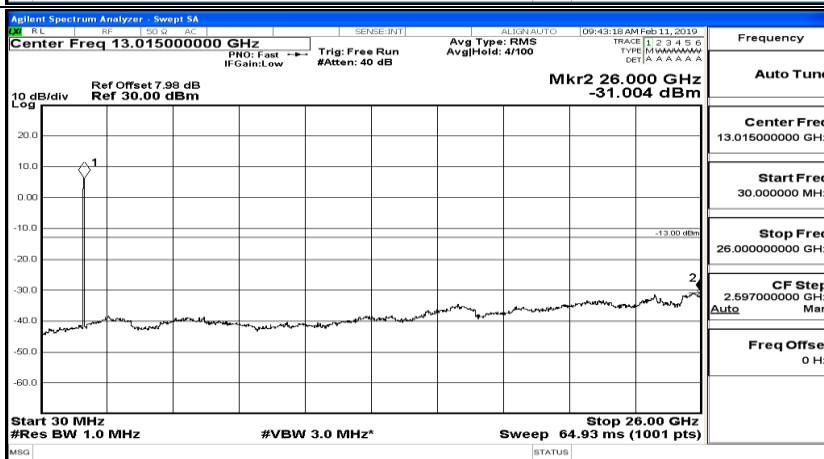

CSE Test Graph(s) (Channel Bandwidth: 5 MHz)\_HCH\_QPSK

CSE Test Graph(s) (Channel Bandwidth: 5 MHz)\_LCH\_16QAM

CSE Test Graph(s) (Channel Bandwidth: 5 MHz)\_MCH\_16QAM

Frequency
Auto Tune
Center Freq 79.500 kHz
Start Freq 9.000 kHz
Stop Freq 150.000 kHz
CF Step 14.100 kHz Man
Freq Offset 0 Hz

Frequency
Auto Tune
Center Freq 15.075000 MHz
Start Freq 150.000 kHz
Stop Freq 30.000000 MHz
CF Step 2.995000 MHz Man
Freq Offset 0 Hz

Frequency
Auto Tune
Center Freq 13.015000000 GHz
Start Freq 30.000000 MHz
Stop Freq 26.000000000 GHz
CF Step 2.597000000 GHz Man
Freq Offset 0 Hz