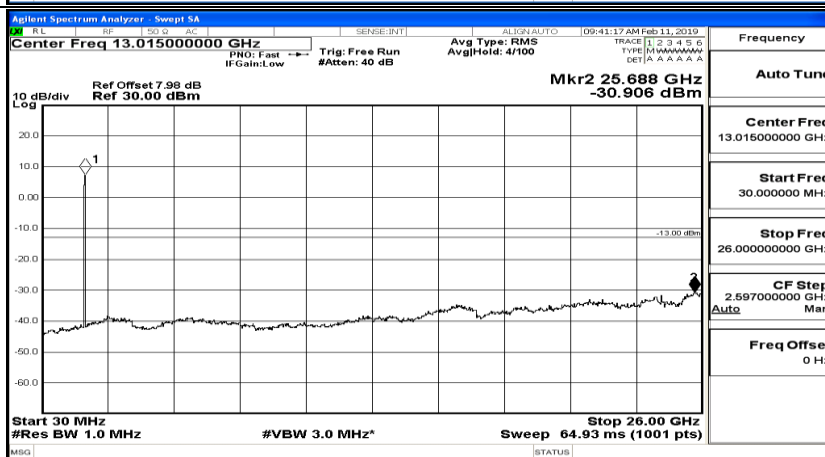

Frequency
Auto Tune
Center Freq 79.500 kHz
Start Freq 9.000 kHz
Stop Freq 150.000 kHz
CF Step 14.100 kHz Man
Freq Offset 0 Hz

Frequency
Auto Tune
Center Freq 15.075000 MHz
Start Freq 150.000 kHz
Stop Freq 30.000000 MHz
CF Step 2.985000 MHz Man
Freq Offset 0 Hz

Frequency
Auto Tune
Center Freq 13.015000000 GHz
Start Freq 30.000000 MHz
Stop Freq 26.000000000 GHz
CF Step 2.597000000 GHz Man
Freq Offset 0 Hz

CSE Test Graph(s) (Channel Bandwidth: 3 MHz)\_MCH\_QPSK

CSE Test Graph(s) (Channel Bandwidth: 3 MHz)\_HCH\_QPSK

CSE Test Graph(s) (Channel Bandwidth: 3 MHz)\_LCH\_16QAM

Frequency
Auto Tune
Center Freq 79.500 kHz
Start Freq 9.000 kHz
Stop Freq 150.000 kHz
CF Step 14.100 kHz Man
Freq Offset 0 Hz