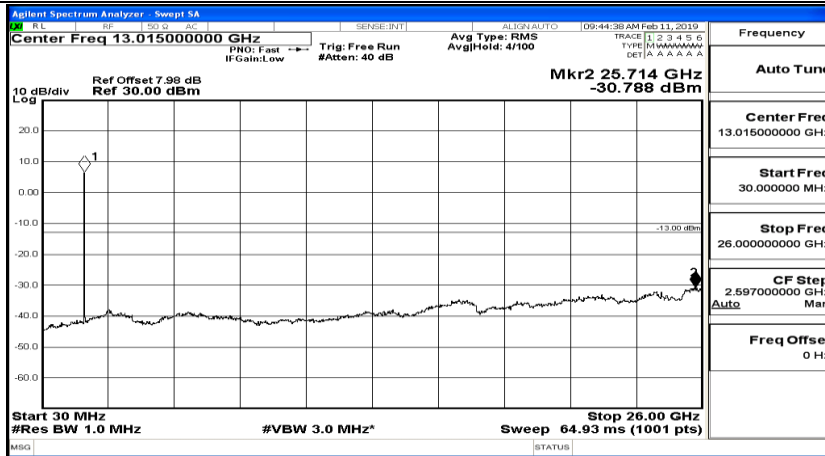

CSE Test Graph(s) (Channel Bandwidth: 10 MHz)_LCH_16QAM