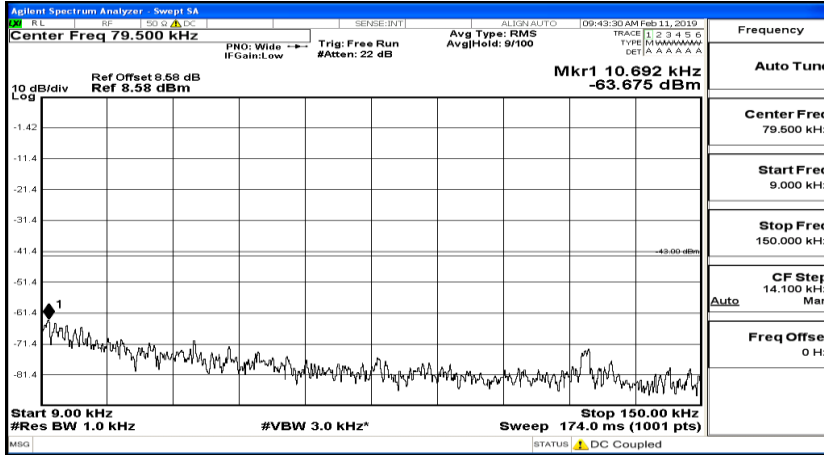

CSE Test Graph(s) (Channel Bandwidth: 3 MHz)\_MCH\_16QAM

CSE Test Graph(s) (Channel Bandwidth: 3 MHz) \_HCH\_16QAM

CSE Test Graph(s) (Channel Bandwidth: 5 MHz)\_LCH\_QPSK

CSE Test Graph(s) (Channel Bandwidth: 5 MHz)\_MCH\_QPSK

CSE Test Graph(s) (Channel Bandwidth: 5 MHz)\_HCH\_QPSK

CSE Test Graph(s) (Channel Bandwidth: 5 MHz)\_LCH\_16QAM

CSE Test Graph(s) (Channel Bandwidth: 5 MHz)\_MCH\_16QAM

Frequency
Auto Tune
Center Freq 79.500 kHz
Start Freq 9.000 kHz
Stop Freq 150.000 kHz
CF Step 14.100 kHz Man
Freq Offset 0 Hz