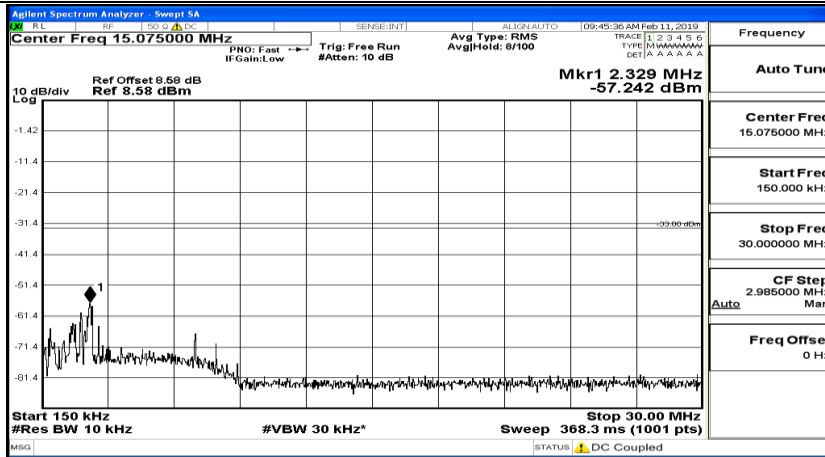

CSE Test Graph(s) (Channel Bandwidth: 5 MHz)\_HCH\_16QAM

CSE Test Graph(s) (Channel Bandwidth: 10 MHz) LCH\_QPSK

CSE Test Graph(s) (Channel Bandwidth: 10 MHz)\_MCH\_QPSK

CSE Test Graph(s) (Channel Bandwidth: 10 MHz)\_HCH\_QPSK