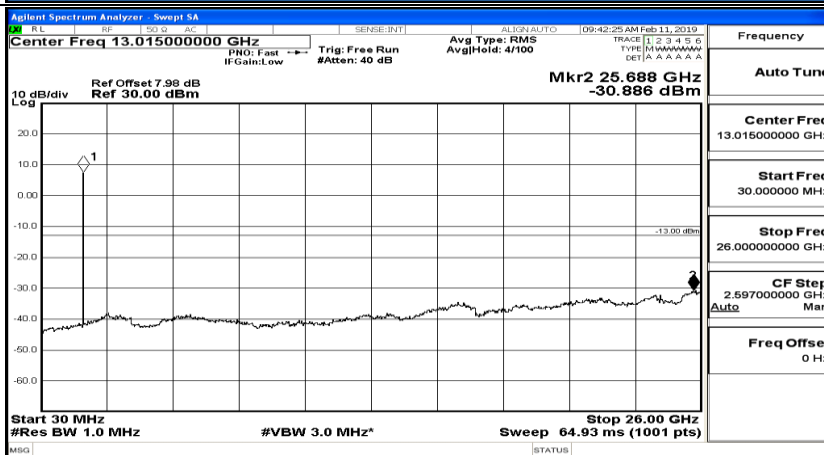

CSE Test Graph(s) (Channel Bandwidth: 3 MHz)\_MCH\_16QAM

CSE Test Graph(s) (Channel Bandwidth: 3 MHz) \_HCH\_16QAM

CSE Test Graph(s) (Channel Bandwidth: 5 MHz)\_LCH\_QPSK

CSE Test Graph(s) (Channel Bandwidth: 5 MHz)\_MCH\_QPSK

CSE Test Graph(s) (Channel Bandwidth: 5 MHz)\_HCH\_QPSK

CSE Test Graph(s) (Channel Bandwidth: 5 MHz)\_LCH\_16QAM

CSE Test Graph(s) (Channel Bandwidth: 5 MHz)\_MCH\_16QAM

Frequency
Auto Tune
Center Freq 79.500 kHz
Start Freq 9.000 kHz
Stop Freq 150.000 kHz
CF Step 14.100 kHz Man
Freq Offset 0 Hz