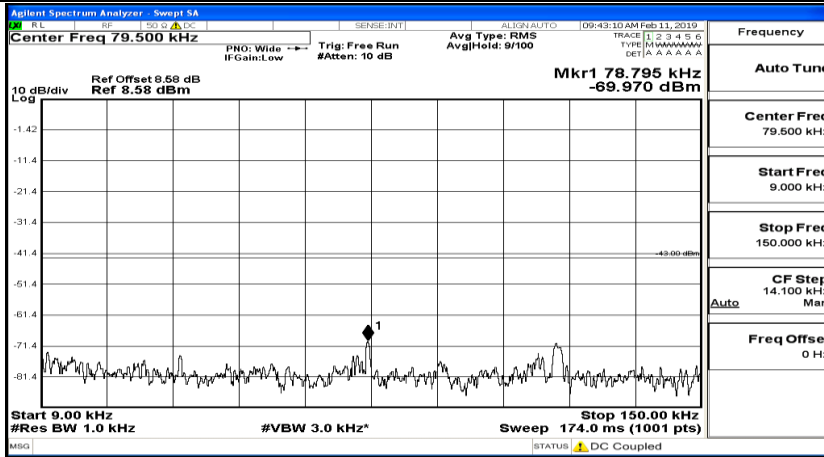

CSE Test Graph(s) (Channel Bandwidth: 5 MHz)_MCH_16QAM

Frequency
Auto Tune
Center Freq 79.500 kHz
Start Freq 9.000 kHz
Stop Freq 150.000 kHz
CF Step 14.100 kHz Man
Freq Offset 0 Hz