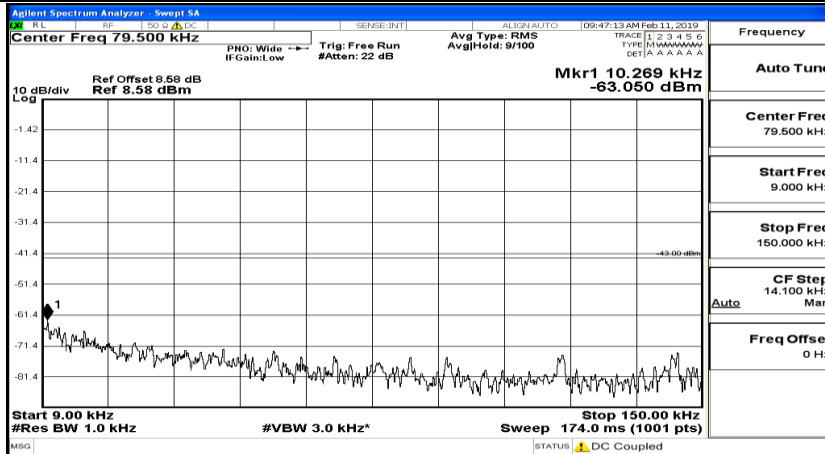

CSE Test Graph(s) (Channel Bandwidth:15 MHz)\_MCH\_QPSK

CSE Test Graph(s) (Channel Bandwidth:15 MHz)\_HCH\_QPSK

CSE Test Graph(s) (Channel Bandwidth:15 MHz)\_LCH\_16QAM

CSE Test Graph(s) (Channel Bandwidth:15 MHz)\_MCH\_16QAM