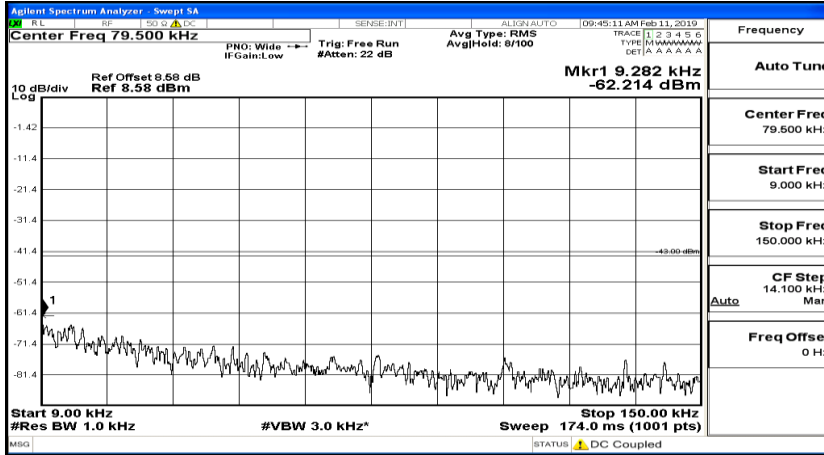

CSE Test Graph(s) (Channel Bandwidth: 10 MHz)_MCH_16QAM