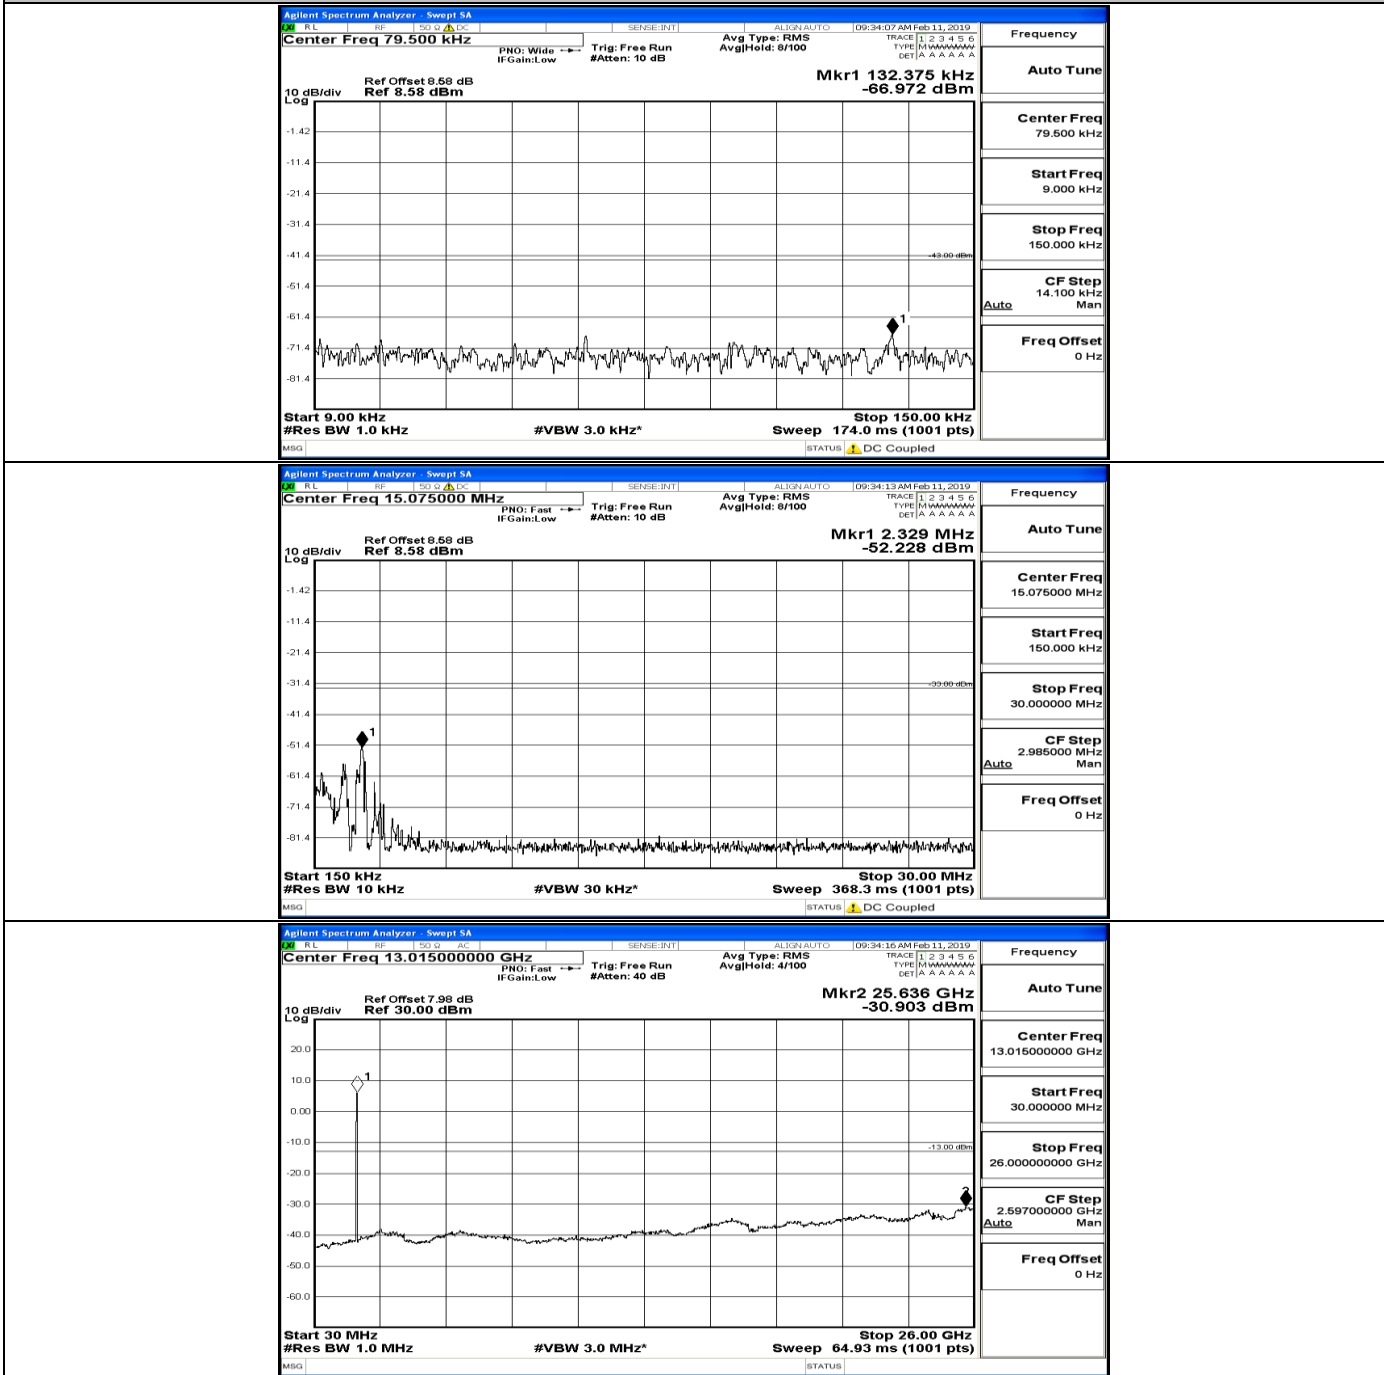

CSE Test Graph(s) (Channel Bandwidth: 1.4 MHz)\_LCH\_16QAM

CSE Test Graph(s) (Channel Bandwidth: 1.4 MHz)\_MCH\_16QAM

CSE Test Graph(s) (Channel Bandwidth: 1.4 MHz)\_HCH\_16QAM

CSE Test Graph(s) (Channel Bandwidth: 3 MHz)\_LCH\_QPSK