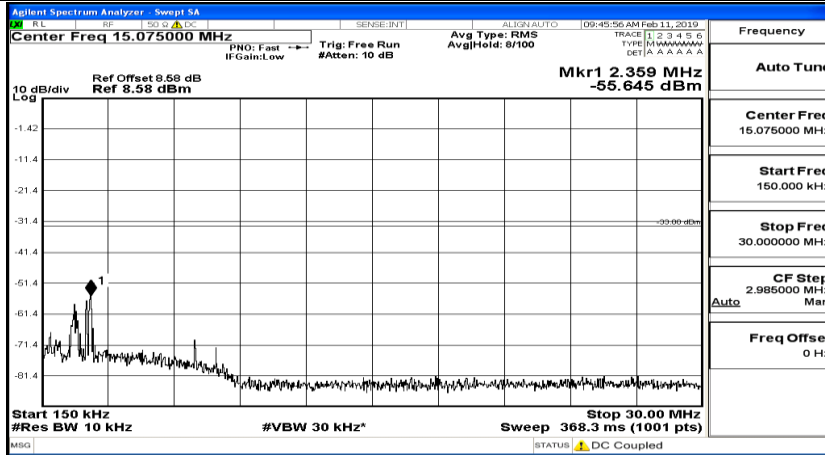

CSE Test Graph(s) (Channel Bandwidth: 10 MHz)_HCH_16QAM