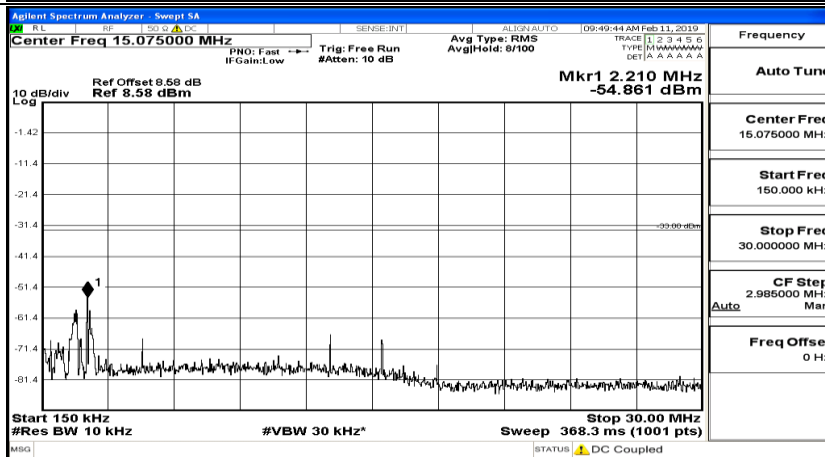

CSE Test Graph(s) (Channel Bandwidth:15 MHz)\_HCH\_16QAM

CSE Test Graph(s) (Channel Bandwidth:20 MHz) LCH\_QPSK

CSE Test Graph(s) (Channel Bandwidth:20 MHz)\_MCH\_QPSK

CSE Test Graph(s) (Channel Bandwidth:20 MHz)\_HCH\_QPSK