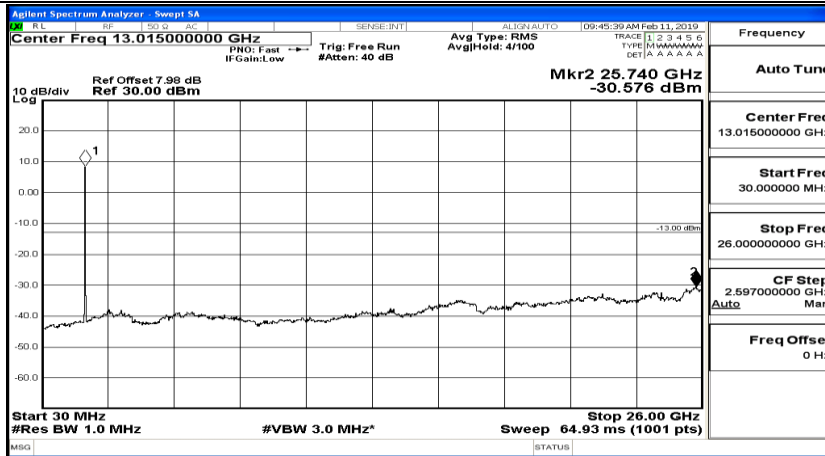

CSE Test Graph(s) (Channel Bandwidth: 5 MHz)\_HCH\_16QAM

CSE Test Graph(s) (Channel Bandwidth: 10 MHz) LCH\_QPSK

CSE Test Graph(s) (Channel Bandwidth: 10 MHz)\_MCH\_QPSK

CSE Test Graph(s) (Channel Bandwidth: 10 MHz)\_HCH\_QPSK