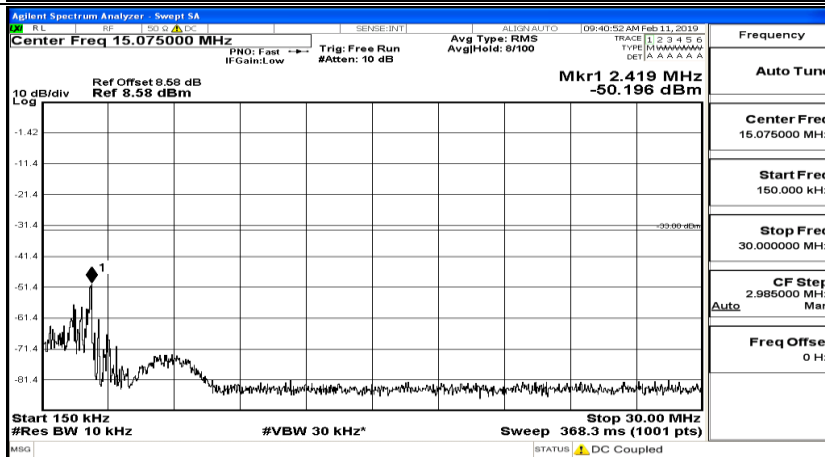

Frequency
Auto Tune
Center Freq 13.015000000 GHz
Start Freq 30.000000 MHz
Stop Freq 26.000000000 GHz
CF Step 2.597000000 GHz Man
Freq Offset 0 Hz

CSE Test Graph(s) (Channel Bandwidth: 3 MHz)\_MCH\_QPSK

CSE Test Graph(s) (Channel Bandwidth: 3 MHz)\_HCH\_QPSK

CSE Test Graph(s) (Channel Bandwidth: 3 MHz)\_LCH\_16QAM

Frequency
Auto Tune
Center Freq 79.500 kHz
Start Freq 9.000 kHz
Stop Freq 150.000 kHz
CF Step 14.100 kHz Man
Freq Offset 0 Hz