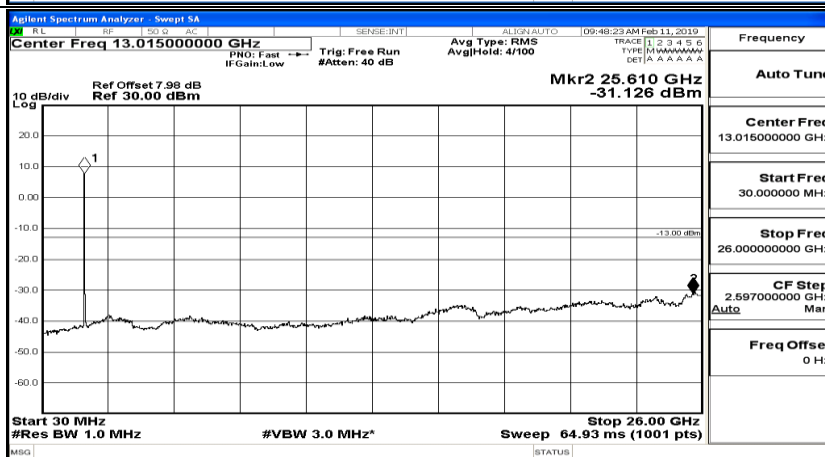

CSE Test Graph(s) (Channel Bandwidth:20 MHz) LCH_QPSK