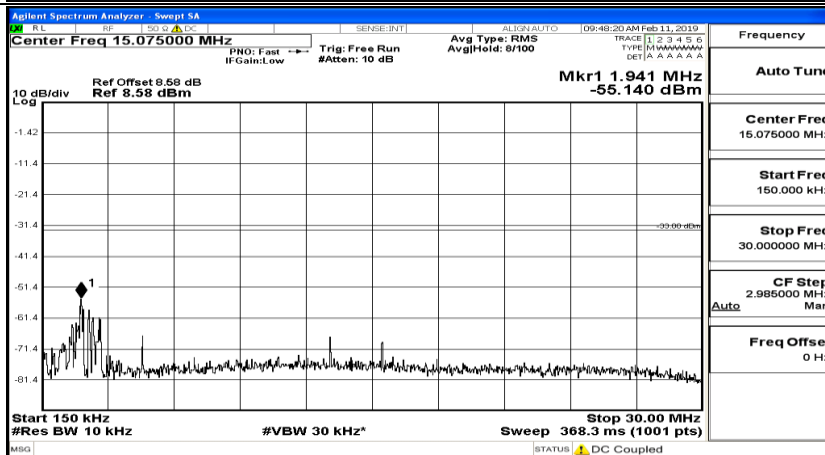

CSE Test Graph(s) (Channel Bandwidth:20 MHz) LCH_QPSK