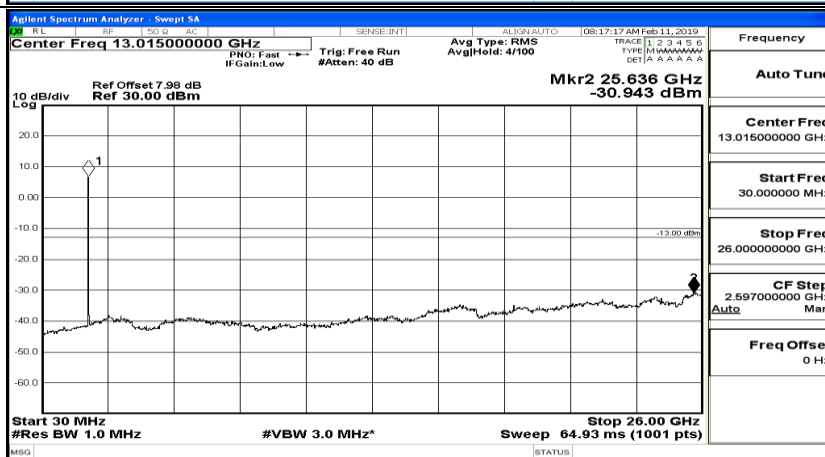

CSE Test Graph(s) (Channel Bandwidth: 3 MHz) _HCH_16QAM

CSE Test Graph(s) (Channel Bandwidth: 5 MHz)_LCH_QPSK

CSE Test Graph(s) (Channel Bandwidth: 5 MHz)_MCH_QPSK

CSE Test Graph(s) (Channel Bandwidth: 5 MHz)_HCH_QPSK

CSE Test Graph(s) (Channel Bandwidth: 5 MHz)_LCH_16QAM

CSE Test Graph(s) (Channel Bandwidth: 5 MHz)_MCH_16QAM

CSE Test Graph(s) (Channel Bandwidth: 5 MHz)_HCH_16QAM

Frequency
Auto Tune
Center Freq 79.500 kHz
Start Freq 9.000 kHz
Stop Freq 150.000 kHz
CF Step 14.100 kHz Man
Freq Offset 0 Hz