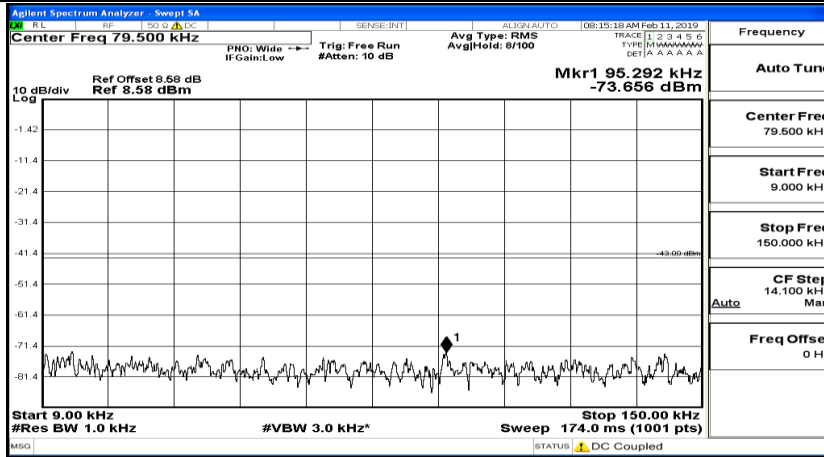

CSE Test Graph(s) (Channel Bandwidth: 3 MHz)_MCH_QPSK

CSE Test Graph(s) (Channel Bandwidth: 3 MHz)_HCH_QPSK

CSE Test Graph(s) (Channel Bandwidth: 3 MHz)_LCH_16QAM

CSE Test Graph(s) (Channel Bandwidth: 3 MHz)_MCH_16QAM