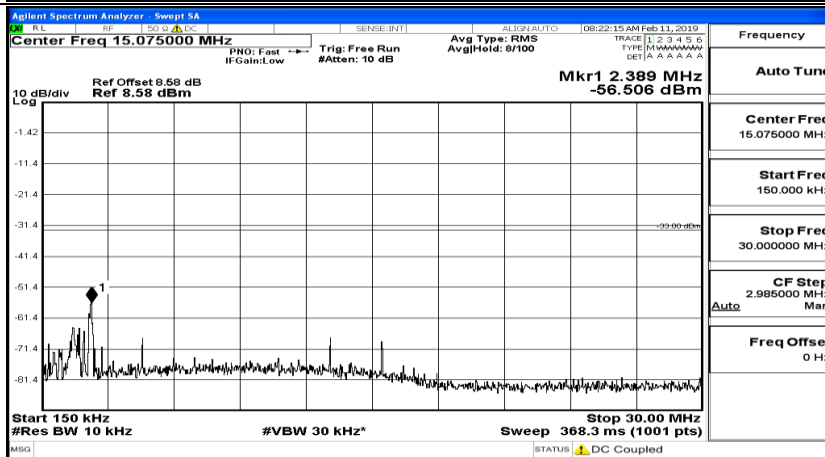

CSE Test Graph(s) (Channel Bandwidth:20 MHz) LCH_QPSK