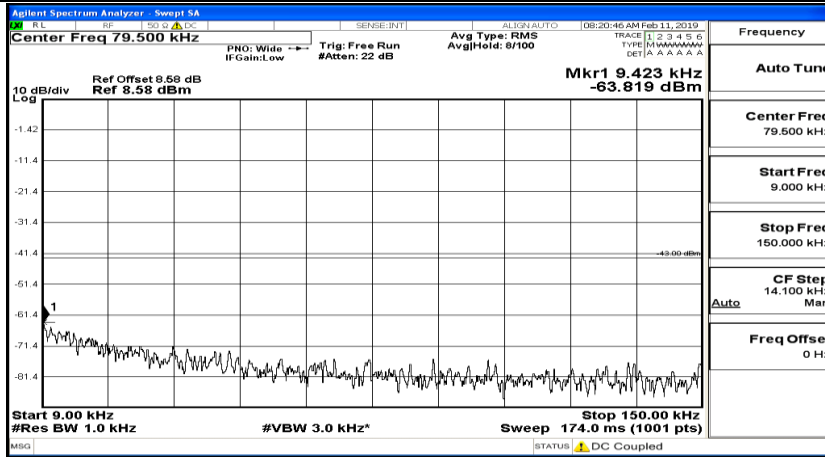

CSE Test Graph(s) (Channel Bandwidth: 10 MHz)_MCH_16QAM

CSE Test Graph(s) (Channel Bandwidth: 10 MHz)_HCH_16QAM

CSE Test Graph(s) (Channel Bandwidth:15 MHz) LCH_QPSK

CSE Test Graph(s) (Channel Bandwidth:15 MHz)_MCH_QPSK