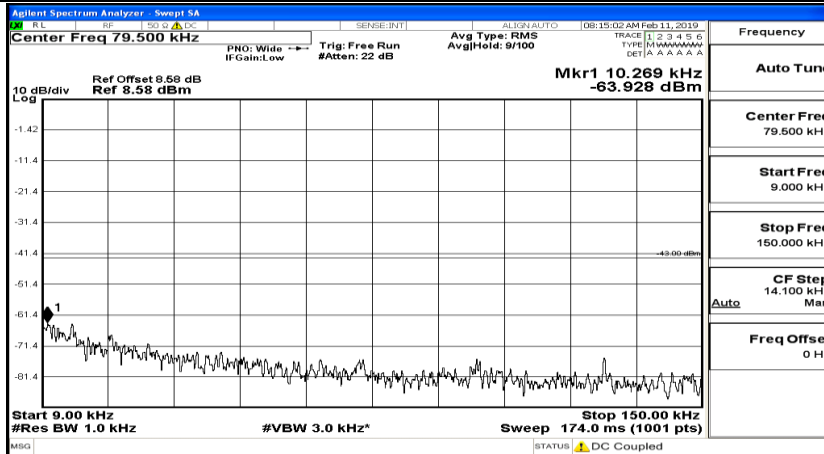

CSE Test Graph(s) (Channel Bandwidth: 3 MHz)_MCH_QPSK