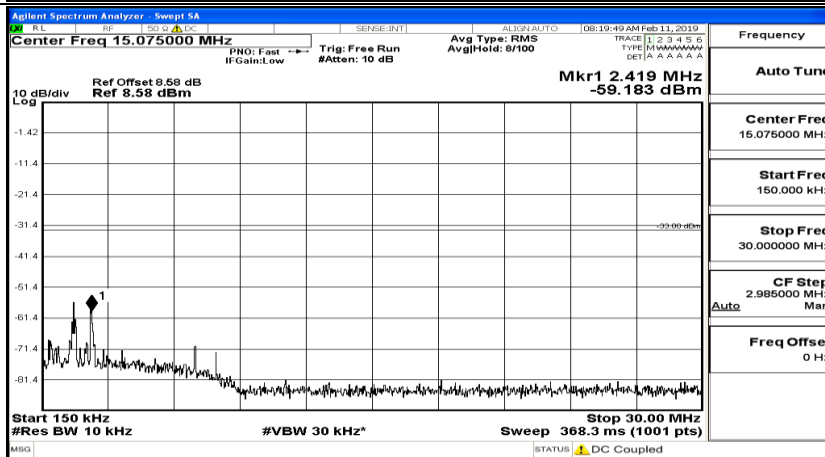

CSE Test Graph(s) (Channel Bandwidth: 10 MHz)_HCH_16QAM