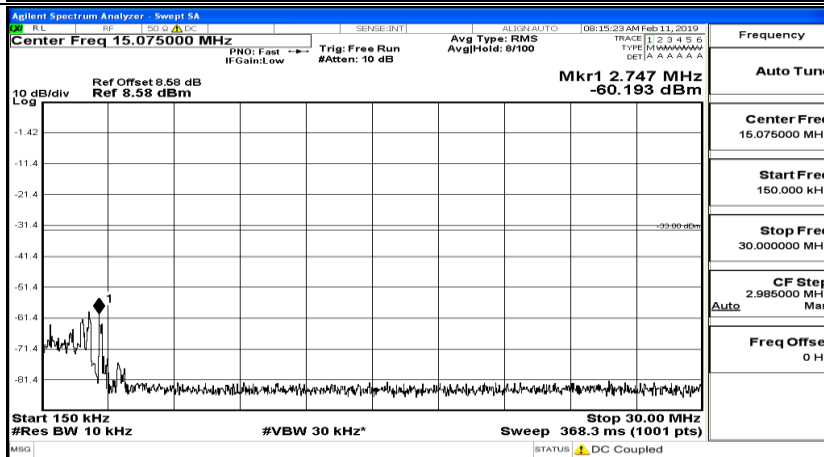

CSE Test Graph(s) (Channel Bandwidth: 3 MHz)_MCH_QPSK

CSE Test Graph(s) (Channel Bandwidth: 3 MHz)_HCH_QPSK

CSE Test Graph(s) (Channel Bandwidth: 3 MHz)_LCH_16QAM

CSE Test Graph(s) (Channel Bandwidth: 3 MHz)_MCH_16QAM