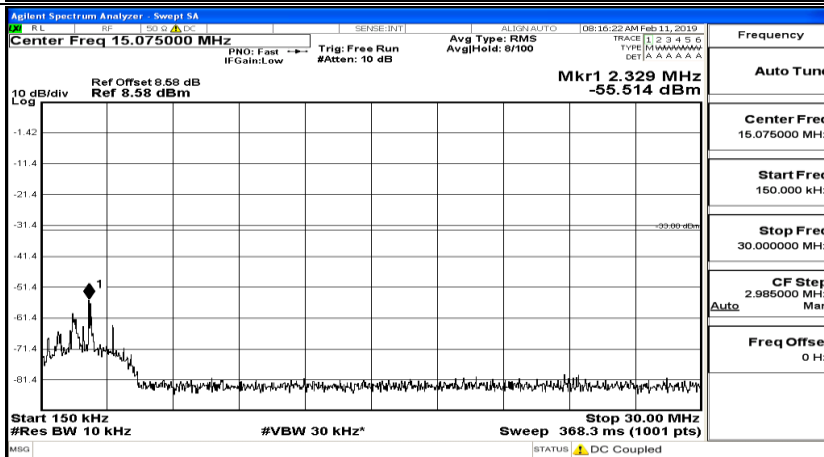

CSE Test Graph(s) (Channel Bandwidth: 5 MHz)_LCH_QPSK