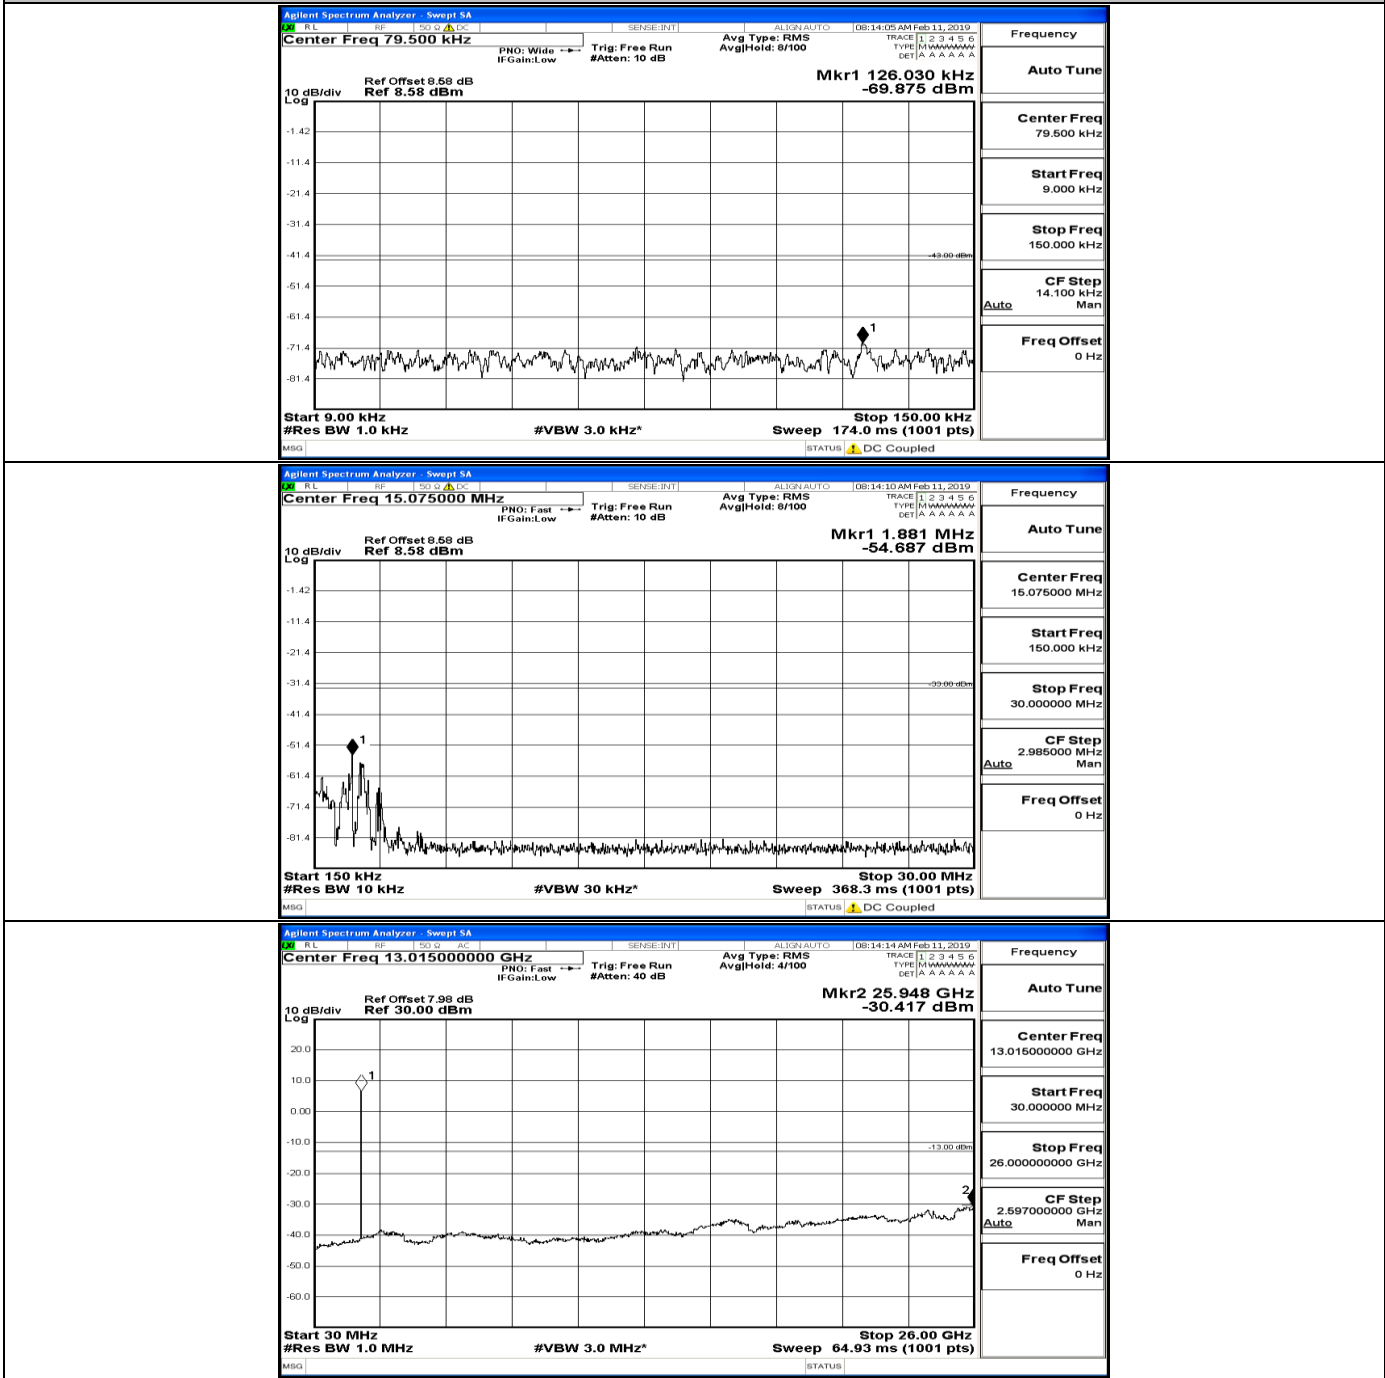

CSE Test Graph(s) (Channel Bandwidth: 1.4 MHz)_LCH_16QAM

CSE Test Graph(s) (Channel Bandwidth: 1.4 MHz)_MCH_16QAM

CSE Test Graph(s) (Channel Bandwidth: 1.4 MHz)_HCH_16QAM

CSE Test Graph(s) (Channel Bandwidth: 3 MHz)_LCH_QPSK

CSE Test Graph(s) (Channel Bandwidth: 3 MHz)_MCH_QPSK

CSE Test Graph(s) (Channel Bandwidth: 3 MHz)_HCH_QPSK

CSE Test Graph(s) (Channel Bandwidth: 3 MHz)_LCH_16QAM

CSE Test Graph(s) (Channel Bandwidth: 3 MHz)_MCH_16QAM