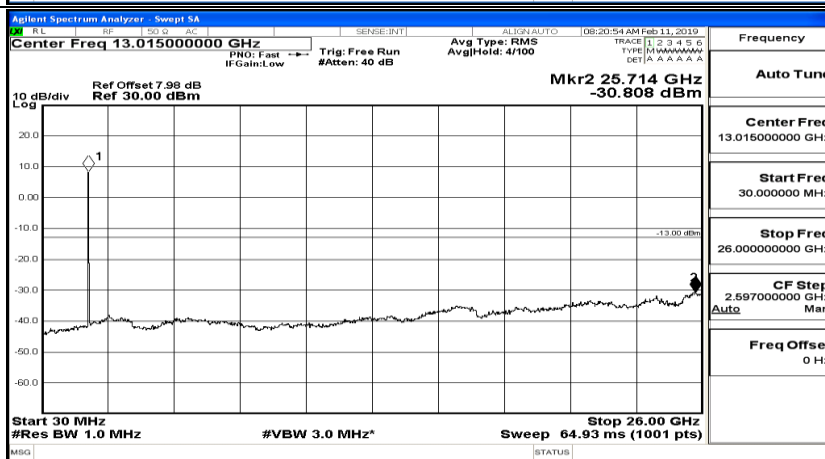

CSE Test Graph(s) (Channel Bandwidth: 10 MHz)_MCH_16QAM

CSE Test Graph(s) (Channel Bandwidth: 10 MHz)_HCH_16QAM

CSE Test Graph(s) (Channel Bandwidth:15 MHz) LCH_QPSK

CSE Test Graph(s) (Channel Bandwidth:15 MHz)_MCH_QPSK