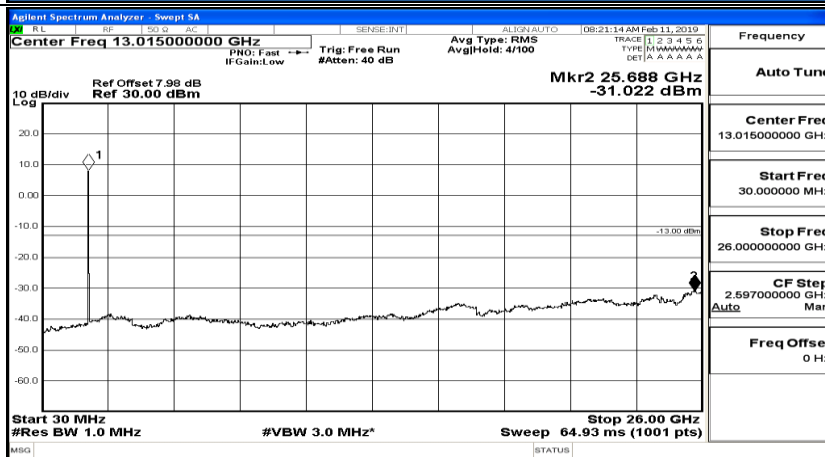

CSE Test Graph(s) (Channel Bandwidth:15 MHz)_MCH_16QAM