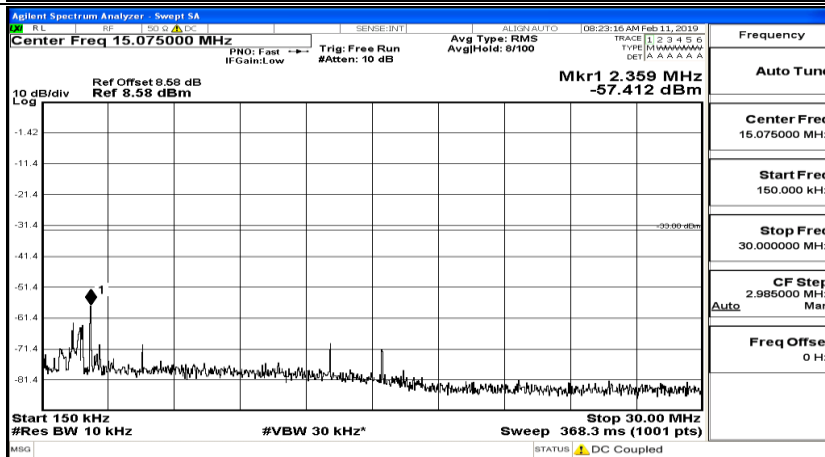

CSE Test Graph(s) (Channel Bandwidth:20 MHz)_MCH_16QAM