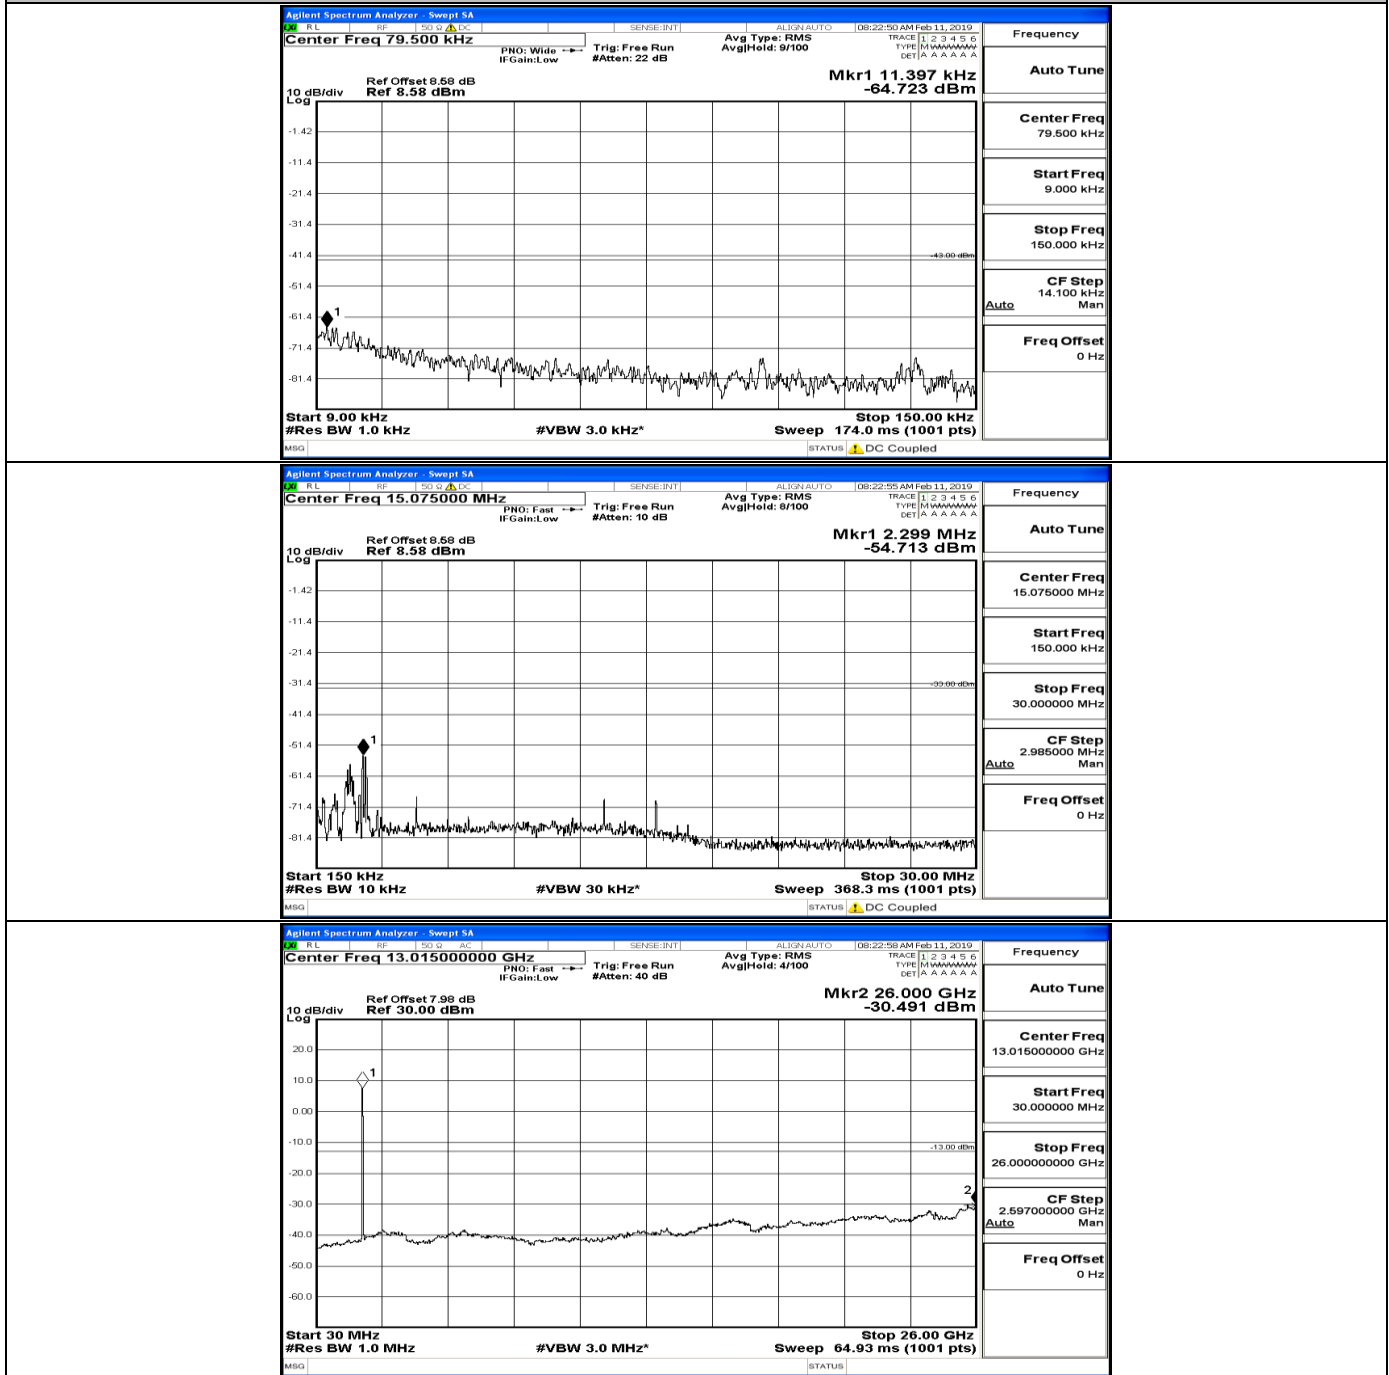

CSE Test Graph(s) (Channel Bandwidth:20 MHz)_MCH_QPSK