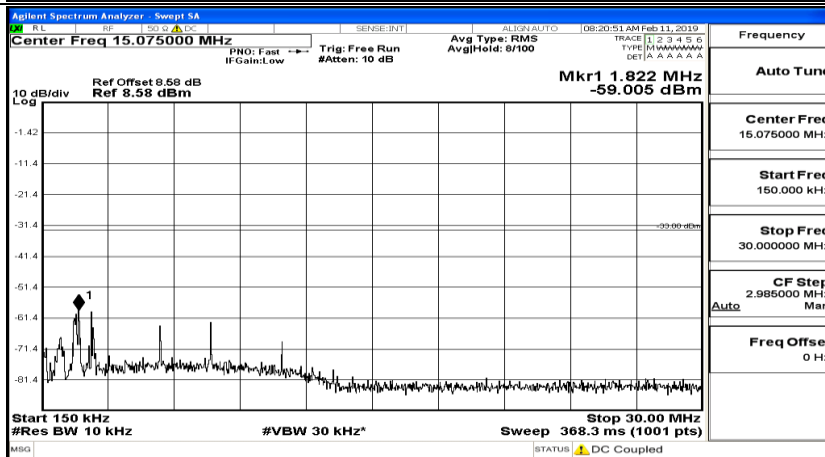

CSE Test Graph(s) (Channel Bandwidth: 10 MHz)_MCH_16QAM

CSE Test Graph(s) (Channel Bandwidth: 10 MHz)_HCH_16QAM

CSE Test Graph(s) (Channel Bandwidth:15 MHz) LCH_QPSK

CSE Test Graph(s) (Channel Bandwidth:15 MHz)_MCH_QPSK