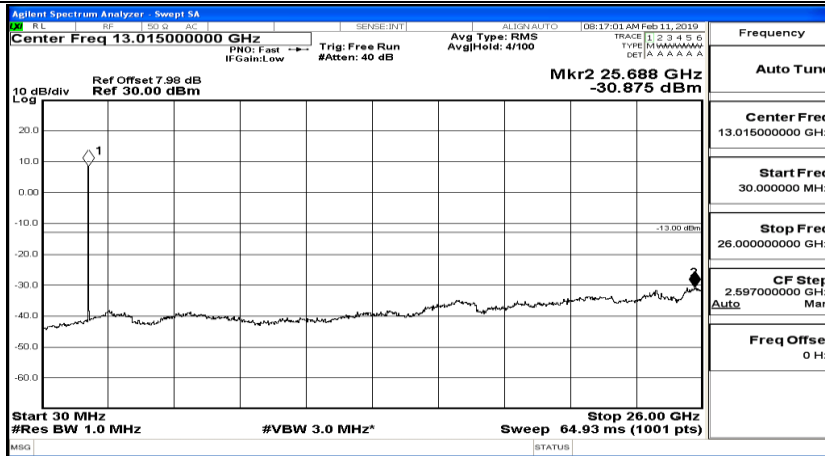

CSE Test Graph(s) (Channel Bandwidth: 5 MHz)_MCH_QPSK