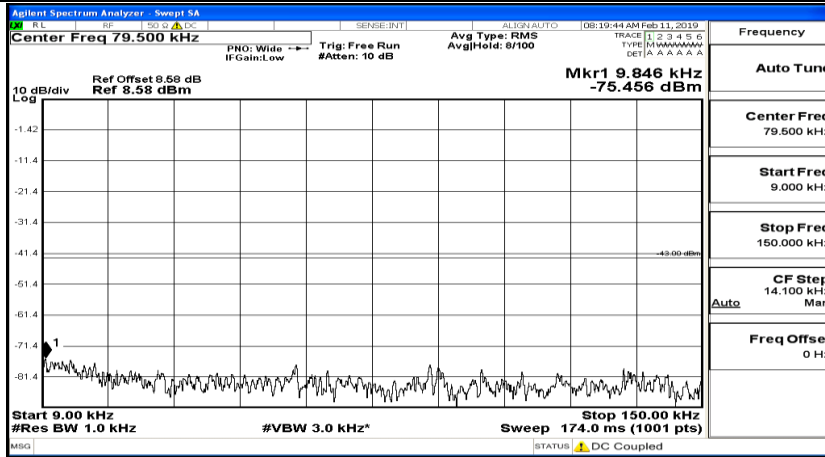

CSE Test Graph(s) (Channel Bandwidth: 10 MHz)_HCH_16QAM