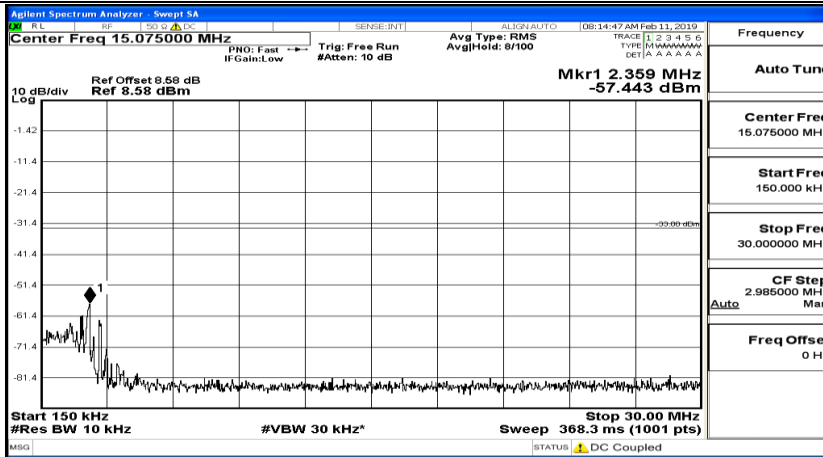

CSE Test Graph(s) (Channel Bandwidth: 1.4 MHz)_LCH_16QAM

CSE Test Graph(s) (Channel Bandwidth: 1.4 MHz)_MCH_16QAM

CSE Test Graph(s) (Channel Bandwidth: 1.4 MHz)_HCH_16QAM

CSE Test Graph(s) (Channel Bandwidth: 3 MHz)_LCH_QPSK

CSE Test Graph(s) (Channel Bandwidth: 3 MHz)_MCH_QPSK

CSE Test Graph(s) (Channel Bandwidth: 3 MHz)_HCH_QPSK

CSE Test Graph(s) (Channel Bandwidth: 3 MHz)_LCH_16QAM

CSE Test Graph(s) (Channel Bandwidth: 3 MHz)_MCH_16QAM