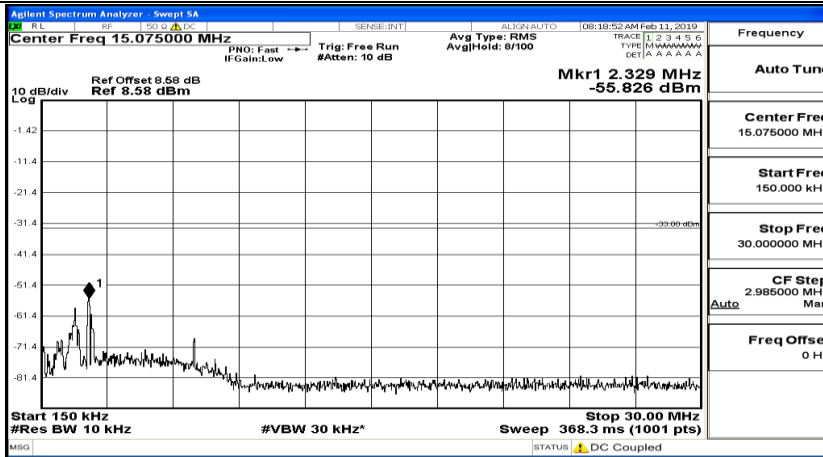

CSE Test Graph(s) (Channel Bandwidth: 10 MHz)_MCH_QPSK