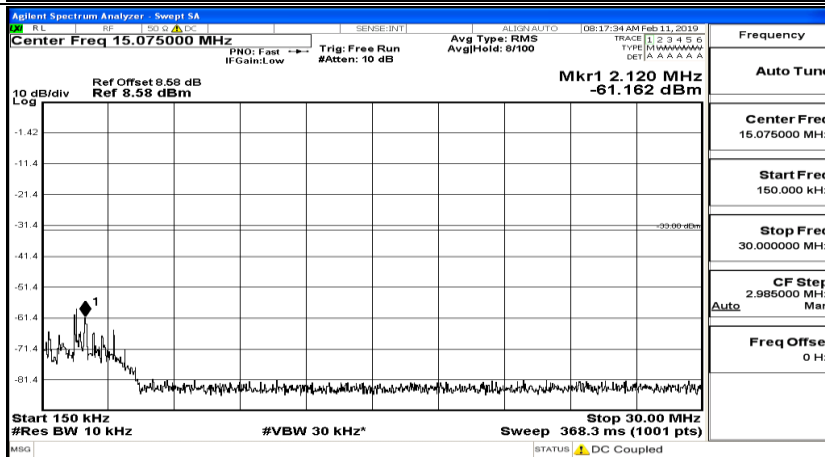

CSE Test Graph(s) (Channel Bandwidth: 3 MHz) _HCH_16QAM

CSE Test Graph(s) (Channel Bandwidth: 5 MHz)_LCH_QPSK

CSE Test Graph(s) (Channel Bandwidth: 5 MHz)_MCH_QPSK

CSE Test Graph(s) (Channel Bandwidth: 5 MHz)_HCH_QPSK

CSE Test Graph(s) (Channel Bandwidth: 5 MHz)_LCH_16QAM

CSE Test Graph(s) (Channel Bandwidth: 5 MHz)_MCH_16QAM

CSE Test Graph(s) (Channel Bandwidth: 5 MHz)_HCH_16QAM

Frequency
Auto Tune
Center Freq 79.500 kHz
Start Freq 9.000 kHz
Stop Freq 150.000 kHz
CF Step 14.100 kHz Man
Freq Offset 0 Hz