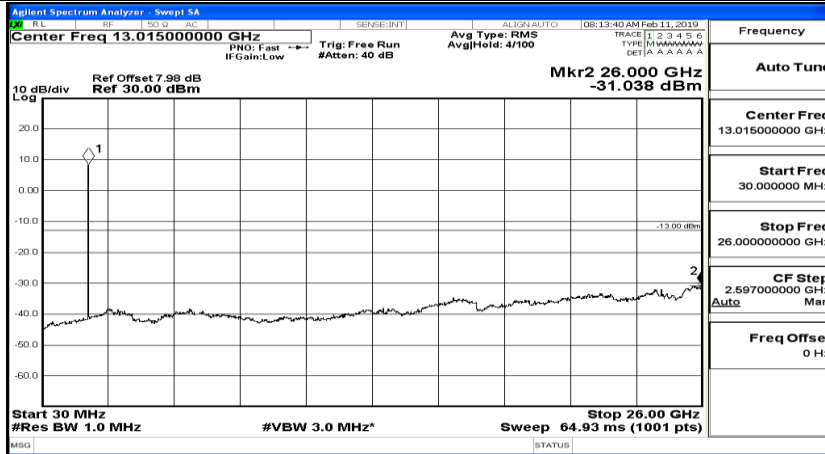

CSE Test Graph(s) (Channel Bandwidth: 1.4 MHz)_LCH_16QAM

CSE Test Graph(s) (Channel Bandwidth: 1.4 MHz)_MCH_16QAM

CSE Test Graph(s) (Channel Bandwidth: 1.4 MHz)_HCH_16QAM

CSE Test Graph(s) (Channel Bandwidth: 3 MHz)_LCH_QPSK

CSE Test Graph(s) (Channel Bandwidth: 3 MHz)_MCH_QPSK

CSE Test Graph(s) (Channel Bandwidth: 3 MHz)_HCH_QPSK

CSE Test Graph(s) (Channel Bandwidth: 3 MHz)_LCH_16QAM

CSE Test Graph(s) (Channel Bandwidth: 3 MHz)_MCH_16QAM