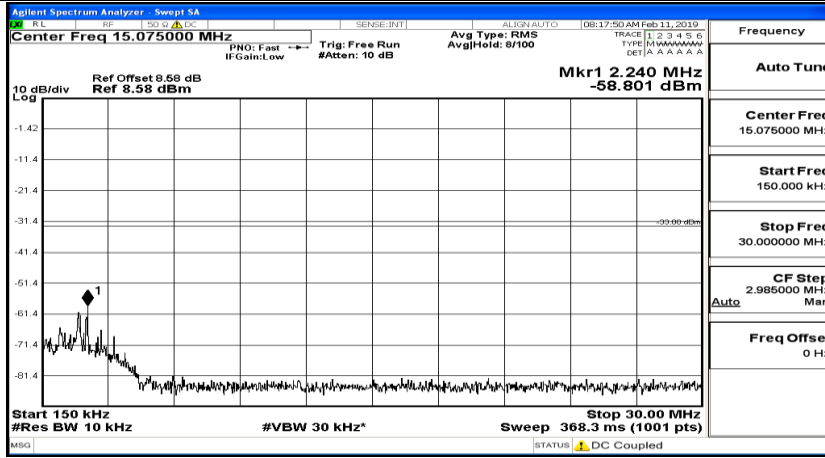

CSE Test Graph(s) (Channel Bandwidth: 5 MHz)_LCH_16QAM

CSE Test Graph(s) (Channel Bandwidth: 5 MHz)_MCH_16QAM

CSE Test Graph(s) (Channel Bandwidth: 5 MHz)_HCH_16QAM

Frequency
Auto Tune
Center Freq 79.500 kHz
Start Freq 9.000 kHz
Stop Freq 150.000 kHz
CF Step 14.100 kHz Man
Freq Offset 0 Hz

Frequency
Auto Tune
Center Freq 15.075000 MHz
Start Freq 150.000 kHz
Stop Freq 30.000000 MHz
CF Step 2.985000 MHz Man
Freq Offset 0 Hz

Frequency
Auto Tune
Center Freq 13.015000000 GHz
Start Freq 30.000000 MHz
Stop Freq 26.000000000 GHz
CF Step 2.597000000 GHz Man
Freq Offset 0 Hz