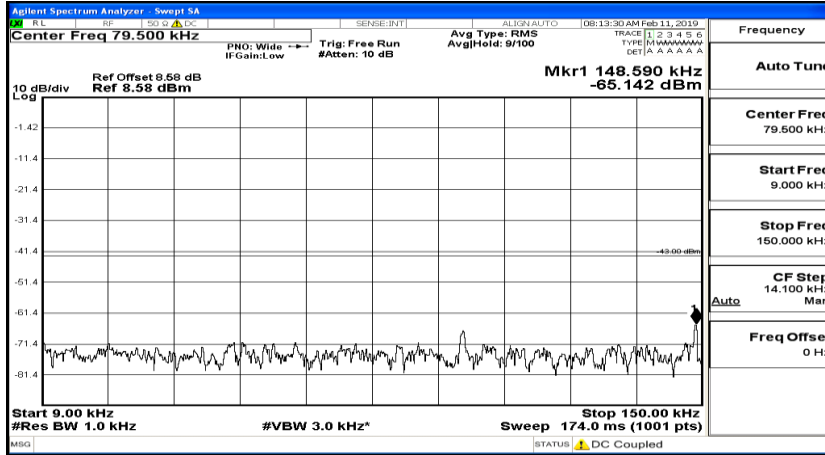

CSE Test Graph(s) (Channel Bandwidth: 1.4 MHz)_LCH_16QAM

CSE Test Graph(s) (Channel Bandwidth: 1.4 MHz)_MCH_16QAM

CSE Test Graph(s) (Channel Bandwidth: 1.4 MHz)_HCH_16QAM

CSE Test Graph(s) (Channel Bandwidth: 3 MHz)_LCH_QPSK