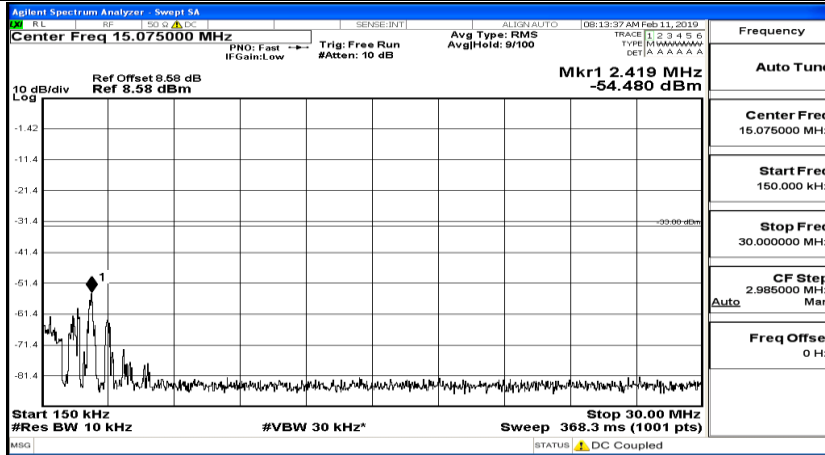

CSE Test Graph(s) (Channel Bandwidth: 1.4 MHz)_LCH_16QAM

CSE Test Graph(s) (Channel Bandwidth: 1.4 MHz)_MCH_16QAM

CSE Test Graph(s) (Channel Bandwidth: 1.4 MHz)_HCH_16QAM

CSE Test Graph(s) (Channel Bandwidth: 3 MHz)_LCH_QPSK