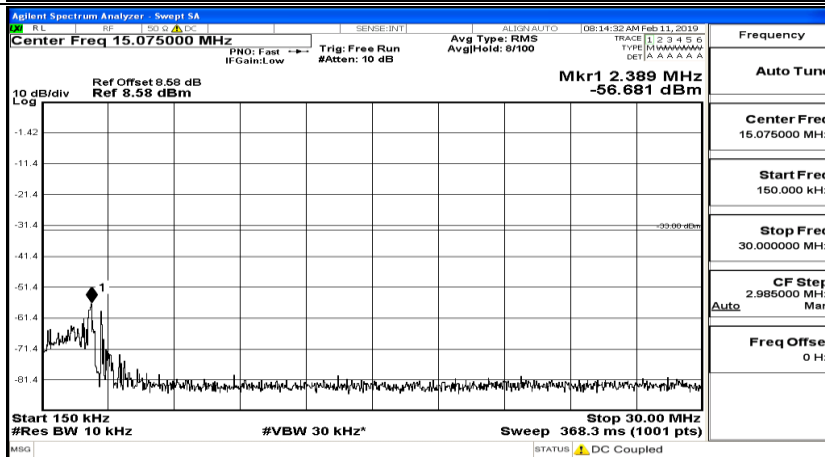

CSE Test Graph(s) (Channel Bandwidth: 1.4 MHz)_LCH_16QAM

CSE Test Graph(s) (Channel Bandwidth: 1.4 MHz)_MCH_16QAM

CSE Test Graph(s) (Channel Bandwidth: 1.4 MHz)_HCH_16QAM

CSE Test Graph(s) (Channel Bandwidth: 3 MHz)_LCH_QPSK

CSE Test Graph(s) (Channel Bandwidth: 3 MHz)_MCH_QPSK

CSE Test Graph(s) (Channel Bandwidth: 3 MHz)_HCH_QPSK

CSE Test Graph(s) (Channel Bandwidth: 3 MHz)_LCH_16QAM

CSE Test Graph(s) (Channel Bandwidth: 3 MHz)_MCH_16QAM