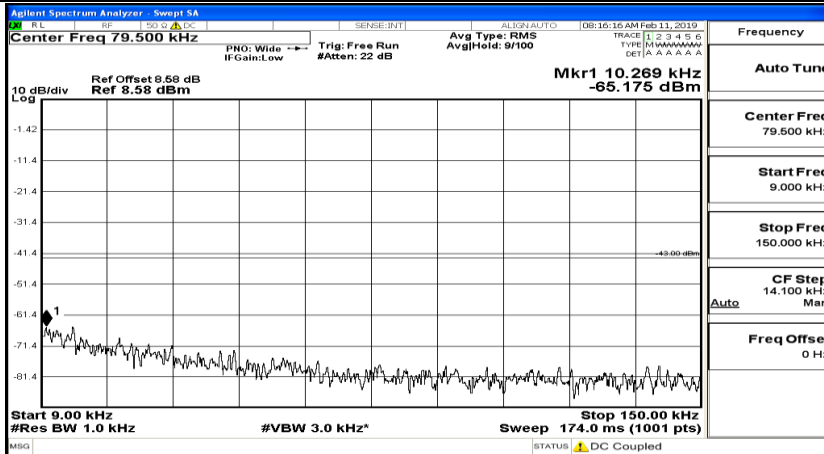

CSE Test Graph(s) (Channel Bandwidth: 5 MHz)_LCH_QPSK