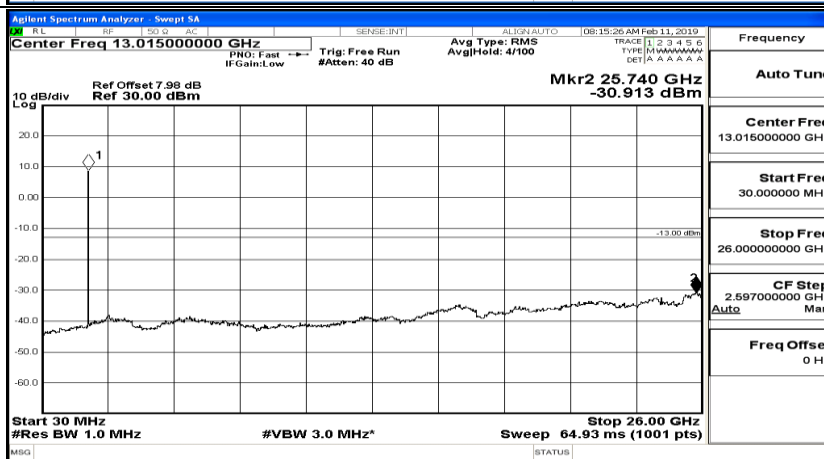

CSE Test Graph(s) (Channel Bandwidth: 3 MHz)_MCH_QPSK

CSE Test Graph(s) (Channel Bandwidth: 3 MHz)_HCH_QPSK

CSE Test Graph(s) (Channel Bandwidth: 3 MHz)_LCH_16QAM

CSE Test Graph(s) (Channel Bandwidth: 3 MHz)_MCH_16QAM

CSE Test Graph(s) (Channel Bandwidth: 3 MHz) _HCH_16QAM

CSE Test Graph(s) (Channel Bandwidth: 5 MHz)_LCH_QPSK

CSE Test Graph(s) (Channel Bandwidth: 5 MHz)_MCH_QPSK

CSE Test Graph(s) (Channel Bandwidth: 5 MHz)_HCH_QPSK