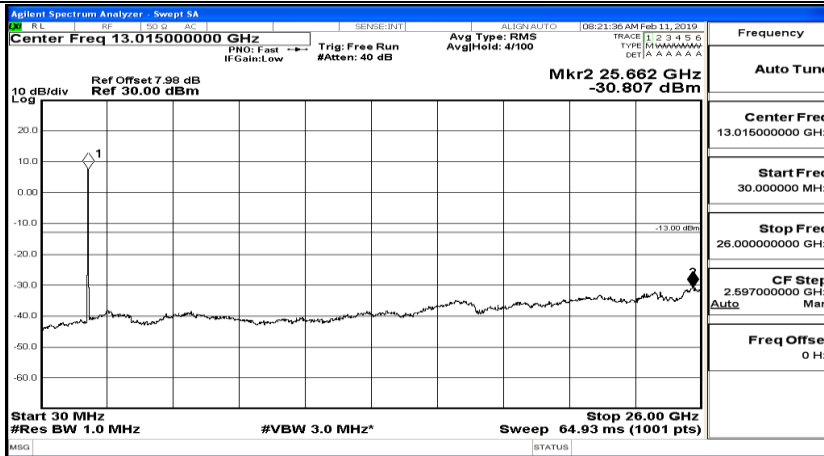

CSE Test Graph(s) (Channel Bandwidth:15 MHz)_HCH_QPSK