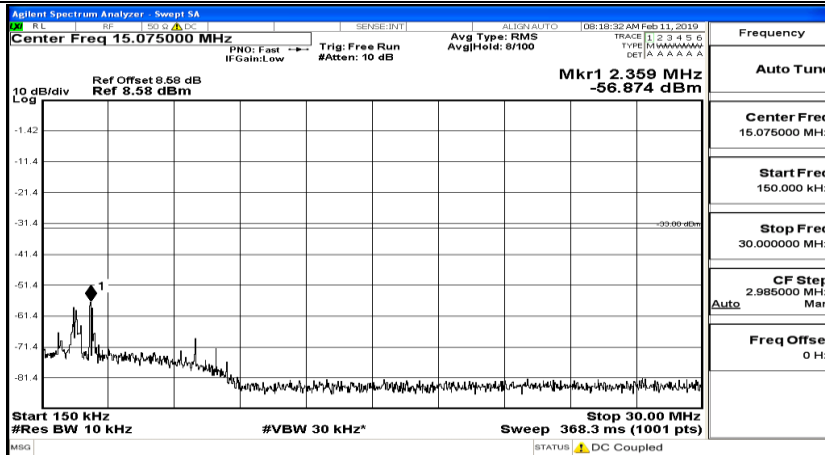

CSE Test Graph(s) (Channel Bandwidth: 10 MHz) LCH_QPSK

CSE Test Graph(s) (Channel Bandwidth: 10 MHz)_MCH_QPSK

CSE Test Graph(s) (Channel Bandwidth: 10 MHz)_HCH_QPSK

CSE Test Graph(s) (Channel Bandwidth: 10 MHz)_LCH_16QAM