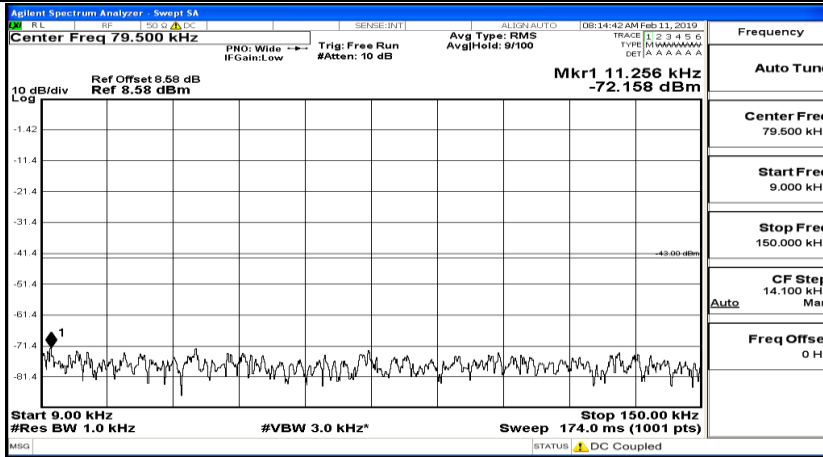

CSE Test Graph(s) (Channel Bandwidth: 3 MHz)_LCH_16QAM