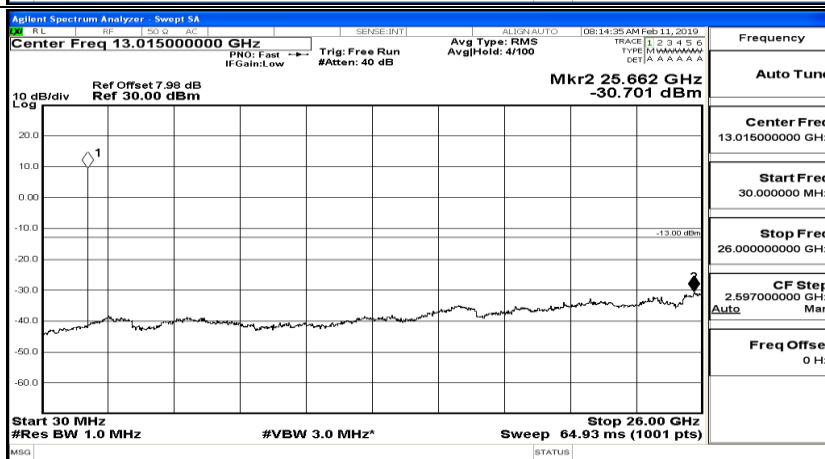

CSE Test Graph(s) (Channel Bandwidth: 1.4 MHz)_LCH_16QAM

CSE Test Graph(s) (Channel Bandwidth: 1.4 MHz)_MCH_16QAM

CSE Test Graph(s) (Channel Bandwidth: 1.4 MHz)_HCH_16QAM

CSE Test Graph(s) (Channel Bandwidth: 3 MHz)_LCH_QPSK

CSE Test Graph(s) (Channel Bandwidth: 3 MHz)_MCH_QPSK

CSE Test Graph(s) (Channel Bandwidth: 3 MHz)_HCH_QPSK

CSE Test Graph(s) (Channel Bandwidth: 3 MHz)_LCH_16QAM

CSE Test Graph(s) (Channel Bandwidth: 3 MHz)_MCH_16QAM