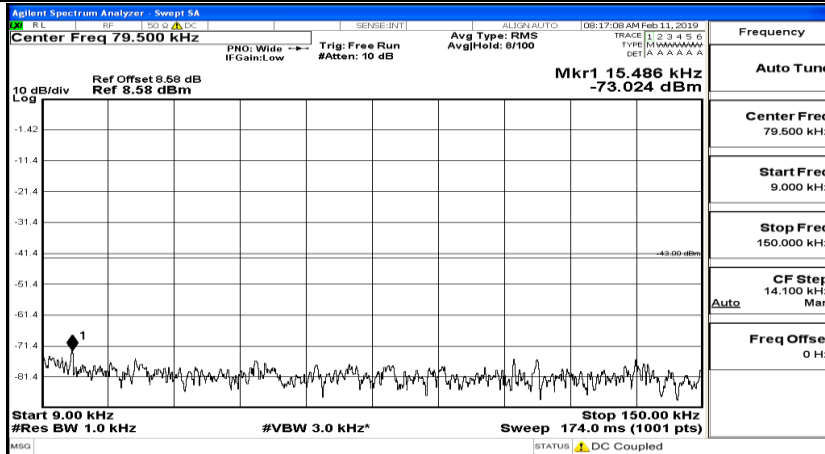

CSE Test Graph(s) (Channel Bandwidth: 3 MHz) _HCH_16QAM

CSE Test Graph(s) (Channel Bandwidth: 5 MHz)_LCH_QPSK

CSE Test Graph(s) (Channel Bandwidth: 5 MHz)_MCH_QPSK

CSE Test Graph(s) (Channel Bandwidth: 5 MHz)_HCH_QPSK

CSE Test Graph(s) (Channel Bandwidth: 5 MHz)_LCH_16QAM

CSE Test Graph(s) (Channel Bandwidth: 5 MHz)_MCH_16QAM

CSE Test Graph(s) (Channel Bandwidth: 5 MHz)_HCH_16QAM

Frequency
Auto Tune
Center Freq 79.500 kHz
Start Freq 9.000 kHz
Stop Freq 150.000 kHz
CF Step 14.100 kHz Man
Freq Offset 0 Hz