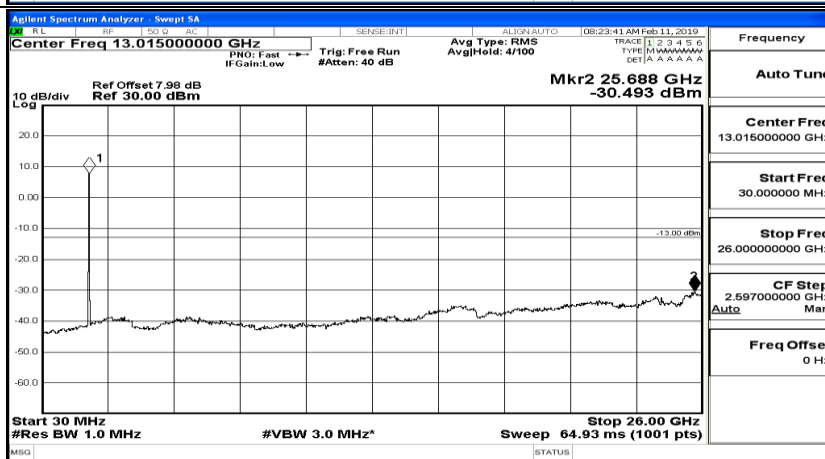

CSE Test Graph(s) (Channel Bandwidth:20 MHz)_HCH_QPSK