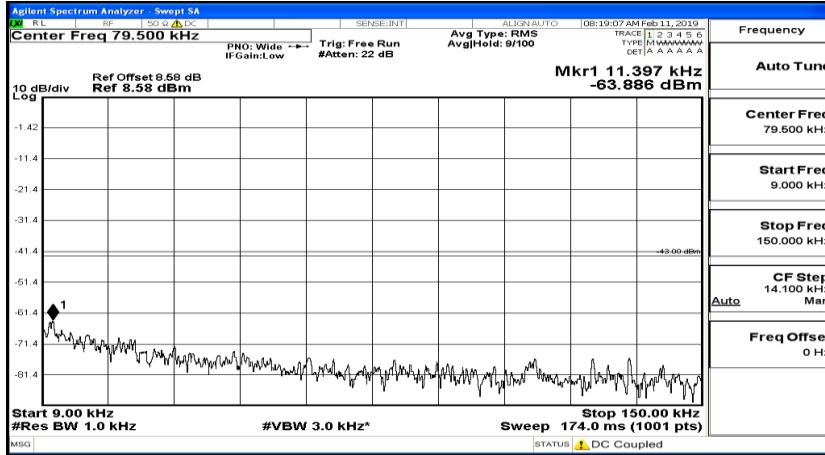

CSE Test Graph(s) (Channel Bandwidth: 10 MHz)_MCH_16QAM