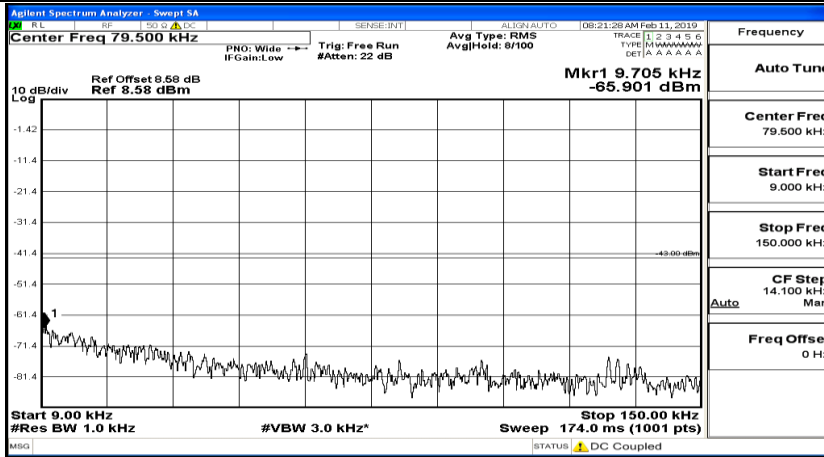

CSE Test Graph(s) (Channel Bandwidth:15 MHz)_HCH_QPSK