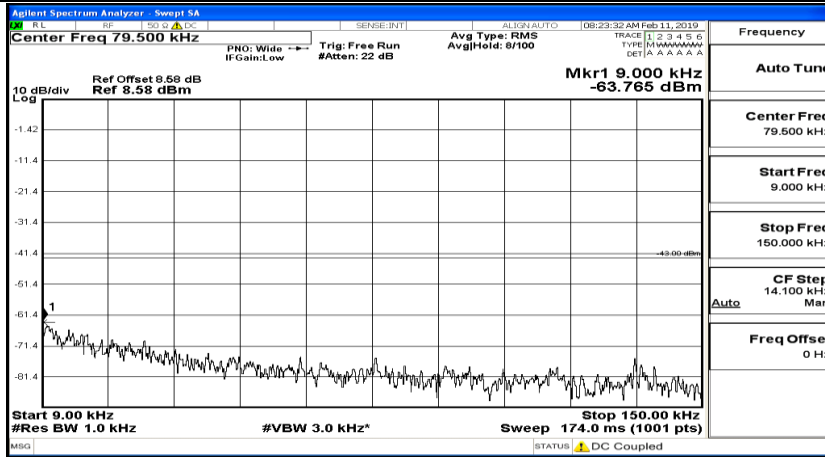

CSE Test Graph(s) (Channel Bandwidth:20 MHz)_HCH_QPSK