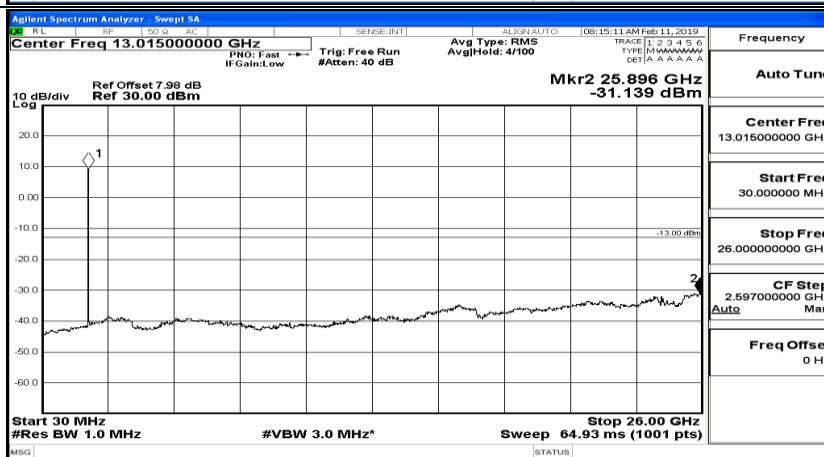

CSE Test Graph(s) (Channel Bandwidth: 1.4 MHz)_LCH_16QAM

CSE Test Graph(s) (Channel Bandwidth: 1.4 MHz)_MCH_16QAM

CSE Test Graph(s) (Channel Bandwidth: 1.4 MHz)_HCH_16QAM

CSE Test Graph(s) (Channel Bandwidth: 3 MHz)_LCH_QPSK

CSE Test Graph(s) (Channel Bandwidth: 3 MHz)_MCH_QPSK

CSE Test Graph(s) (Channel Bandwidth: 3 MHz)_HCH_QPSK

CSE Test Graph(s) (Channel Bandwidth: 3 MHz)_LCH_16QAM

CSE Test Graph(s) (Channel Bandwidth: 3 MHz)_MCH_16QAM