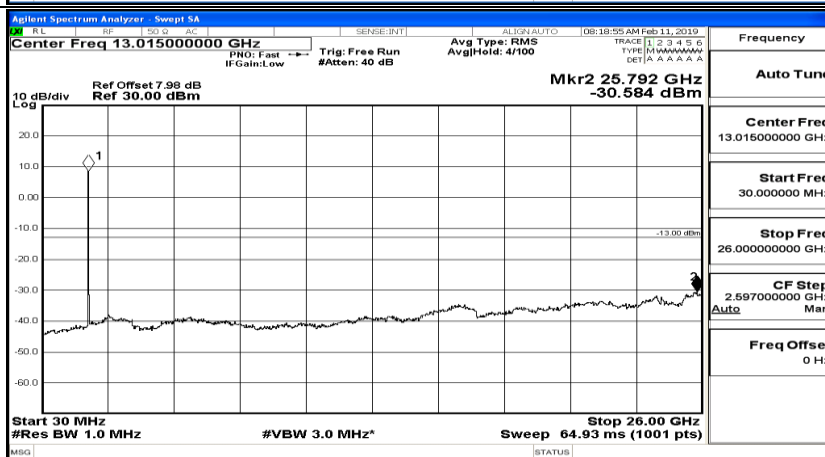

CSE Test Graph(s) (Channel Bandwidth: 10 MHz) LCH_QPSK