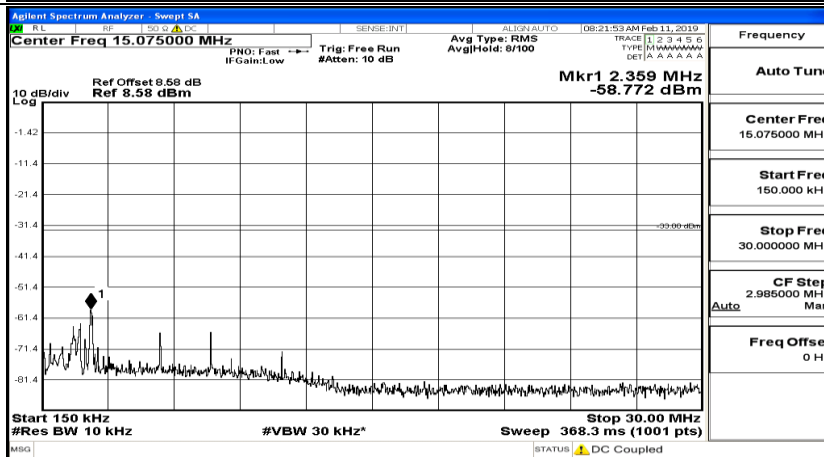

CSE Test Graph(s) (Channel Bandwidth:15 MHz)_HCH_QPSK

CSE Test Graph(s) (Channel Bandwidth:15 MHz)_LCH_16QAM

CSE Test Graph(s) (Channel Bandwidth:15 MHz)_MCH_16QAM

CSE Test Graph(s) (Channel Bandwidth:15 MHz)_HCH_16QAM