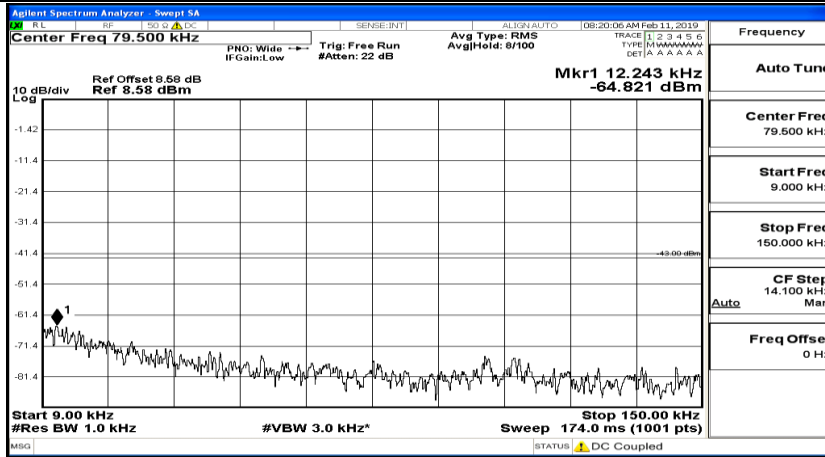

CSE Test Graph(s) (Channel Bandwidth:15 MHz) LCH_QPSK