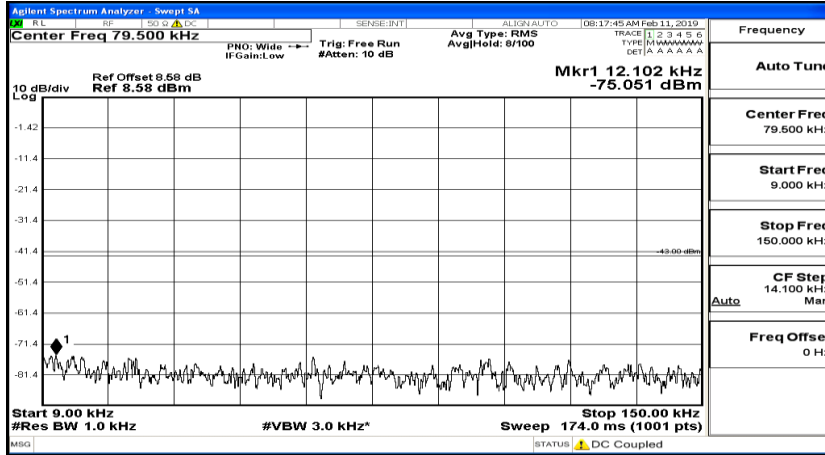

CSE Test Graph(s) (Channel Bandwidth: 3 MHz) _HCH_16QAM

CSE Test Graph(s) (Channel Bandwidth: 5 MHz)_LCH_QPSK

CSE Test Graph(s) (Channel Bandwidth: 5 MHz)_MCH_QPSK

CSE Test Graph(s) (Channel Bandwidth: 5 MHz)_HCH_QPSK

CSE Test Graph(s) (Channel Bandwidth: 5 MHz)_LCH_16QAM

CSE Test Graph(s) (Channel Bandwidth: 5 MHz)_MCH_16QAM

CSE Test Graph(s) (Channel Bandwidth: 5 MHz)_HCH_16QAM

Frequency
Auto Tune
Center Freq 79.500 kHz
Start Freq 9.000 kHz
Stop Freq 150.000 kHz
CF Step 14.100 kHz Man
Freq Offset 0 Hz