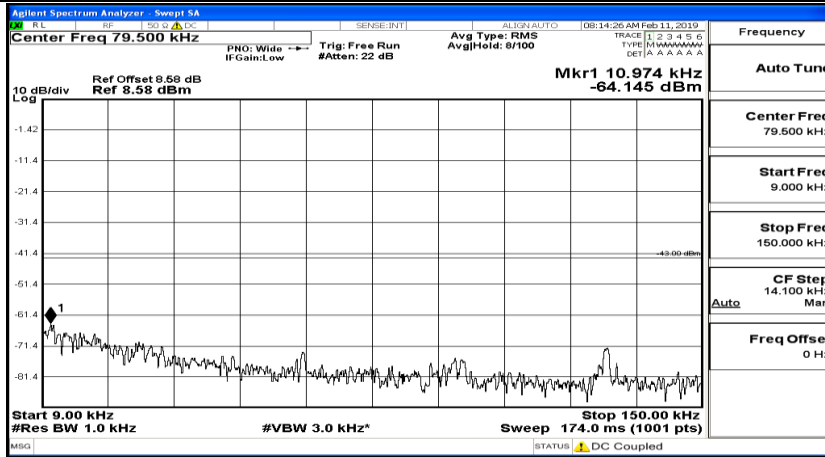

CSE Test Graph(s) (Channel Bandwidth: 1.4 MHz)_LCH_16QAM

CSE Test Graph(s) (Channel Bandwidth: 1.4 MHz)_MCH_16QAM

CSE Test Graph(s) (Channel Bandwidth: 1.4 MHz)_HCH_16QAM

CSE Test Graph(s) (Channel Bandwidth: 3 MHz)_LCH_QPSK