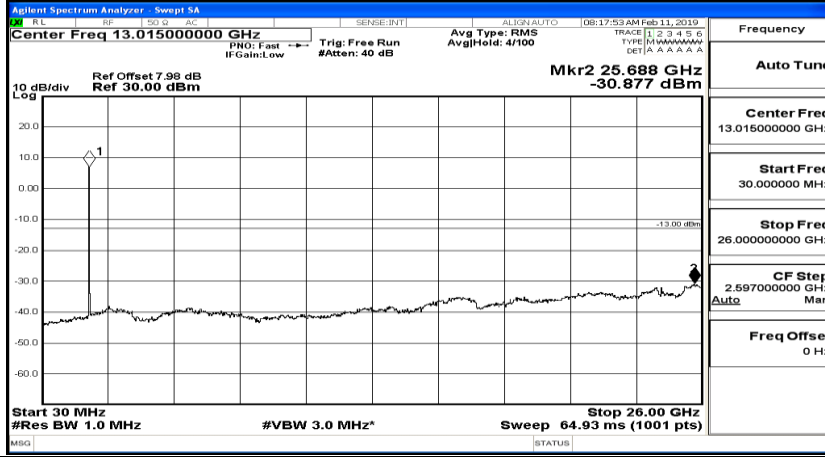

CSE Test Graph(s) (Channel Bandwidth: 5 MHz)_LCH_16QAM

CSE Test Graph(s) (Channel Bandwidth: 5 MHz)_MCH_16QAM

CSE Test Graph(s) (Channel Bandwidth: 5 MHz)_HCH_16QAM

Frequency
Auto Tune
Center Freq 79.500 kHz
Start Freq 9.000 kHz
Stop Freq 150.000 kHz
CF Step 14.100 kHz Man
Freq Offset 0 Hz

Frequency
Auto Tune
Center Freq 15.075000 MHz
Start Freq 150.000 kHz
Stop Freq 30.000000 MHz
CF Step 2.985000 MHz Man
Freq Offset 0 Hz

Frequency
Auto Tune
Center Freq 13.015000000 GHz
Start Freq 30.000000 MHz
Stop Freq 26.000000000 GHz
CF Step 2.597000000 GHz Man
Freq Offset 0 Hz