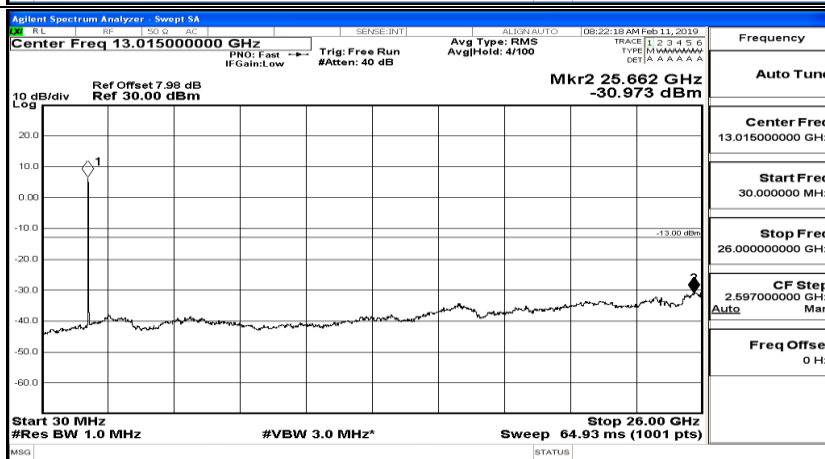

CSE Test Graph(s) (Channel Bandwidth:20 MHz) LCH_QPSK