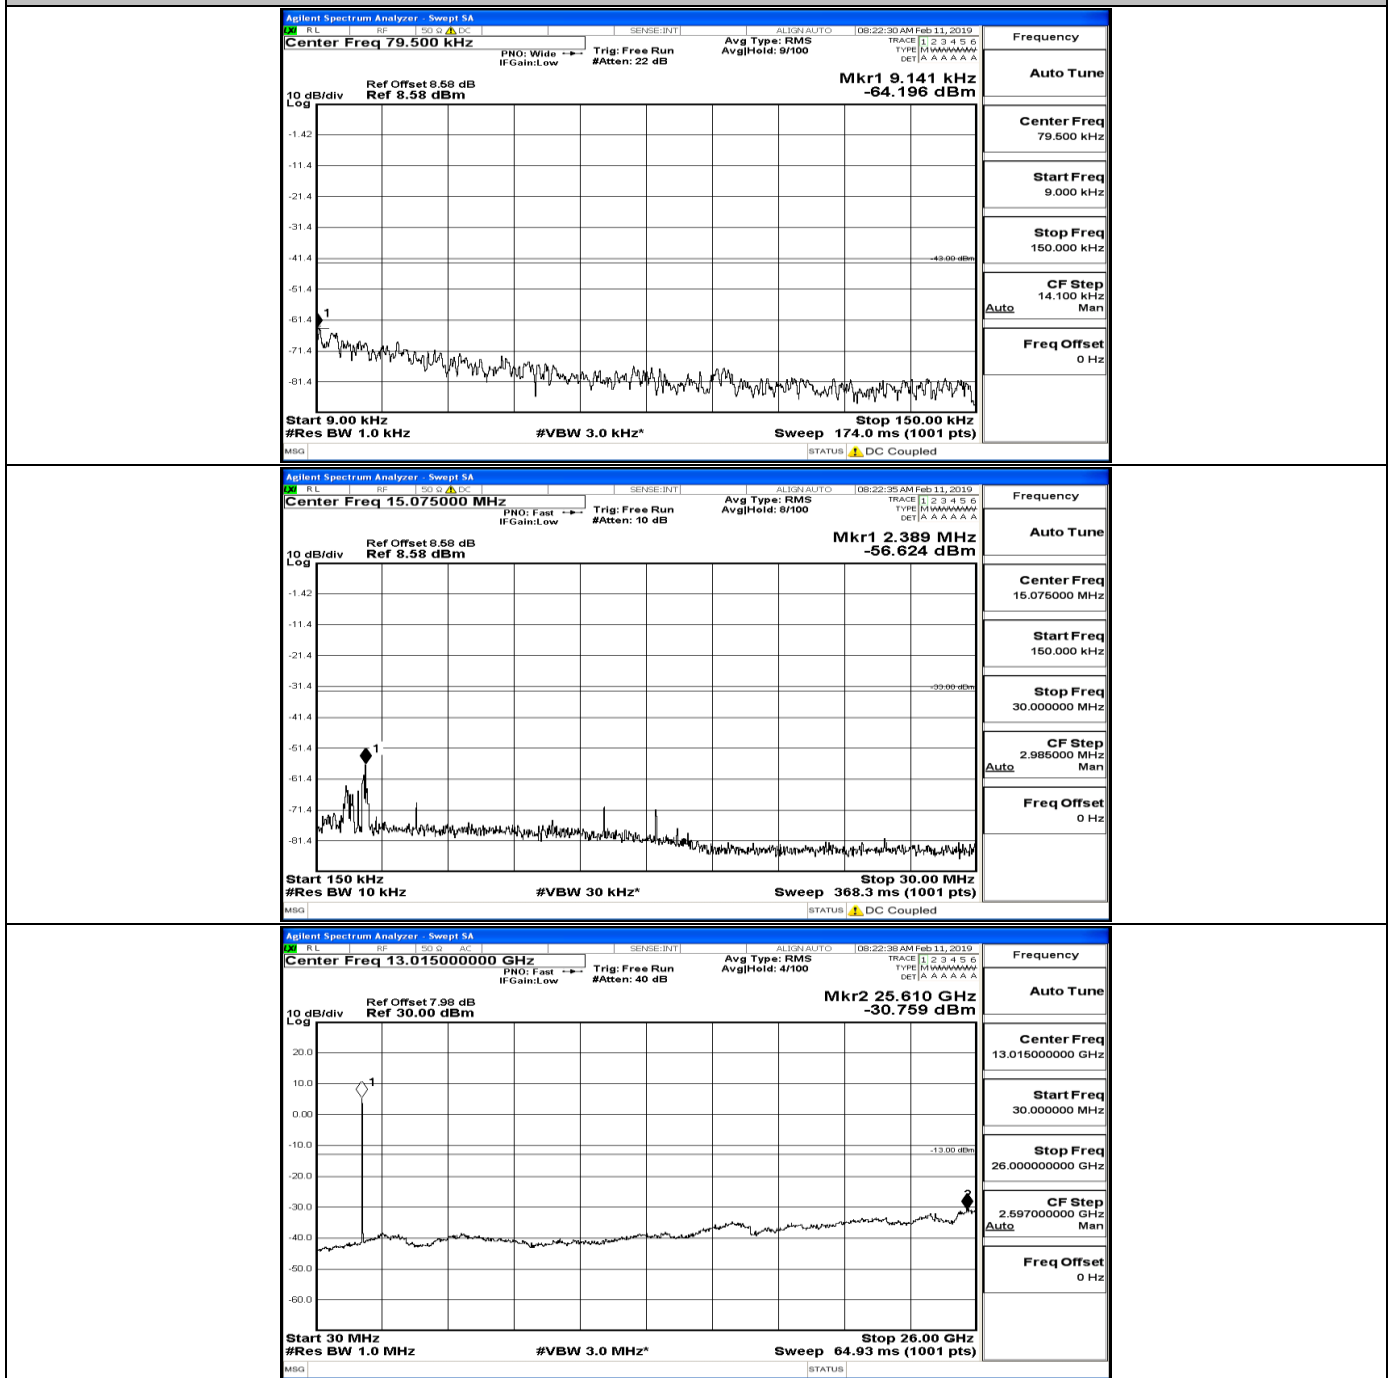

CSE Test Graph(s) (Channel Bandwidth:20 MHz) LCH_QPSK

CSE Test Graph(s) (Channel Bandwidth:20 MHz)_MCH_QPSK

CSE Test Graph(s) (Channel Bandwidth:20 MHz)_HCH_QPSK

CSE Test Graph(s) (Channel Bandwidth:20 MHz)_LCH_16QAM