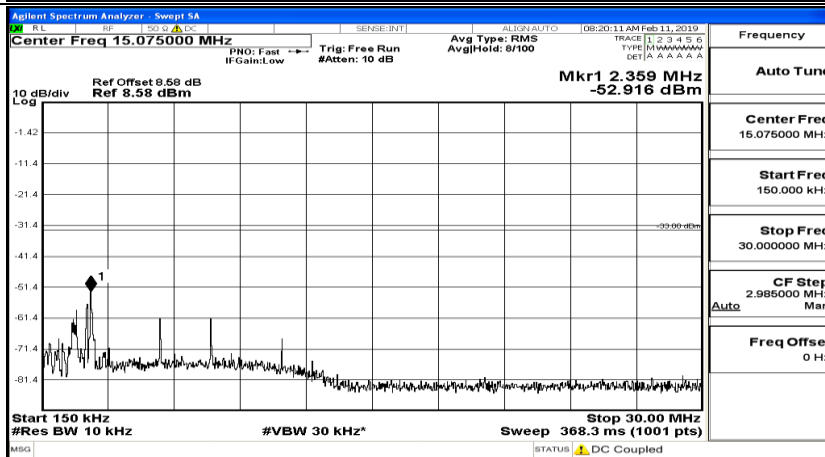

CSE Test Graph(s) (Channel Bandwidth:15 MHz) LCH_QPSK