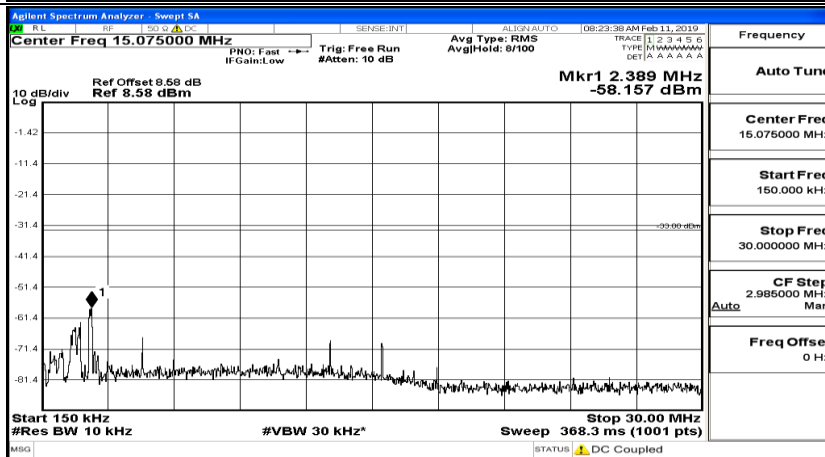

CSE Test Graph(s) (Channel Bandwidth:20 MHz)_HCH_QPSK