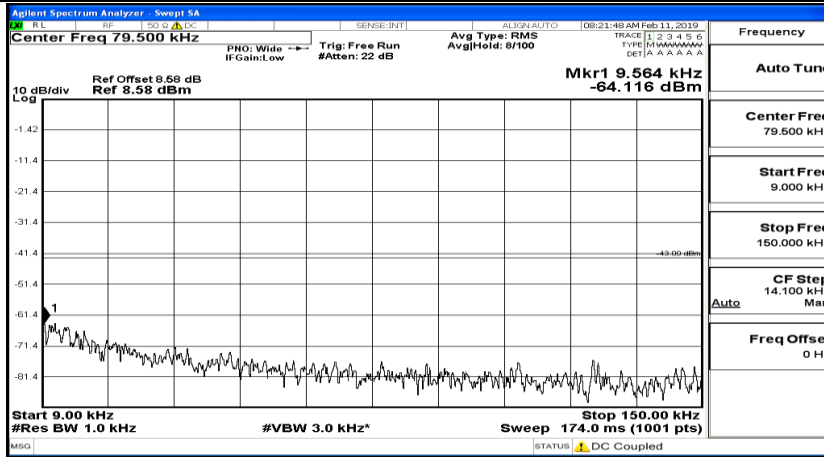

CSE Test Graph(s) (Channel Bandwidth:15 MHz)_HCH_QPSK

CSE Test Graph(s) (Channel Bandwidth:15 MHz)_LCH_16QAM

CSE Test Graph(s) (Channel Bandwidth:15 MHz)_MCH_16QAM

CSE Test Graph(s) (Channel Bandwidth:15 MHz)_HCH_16QAM