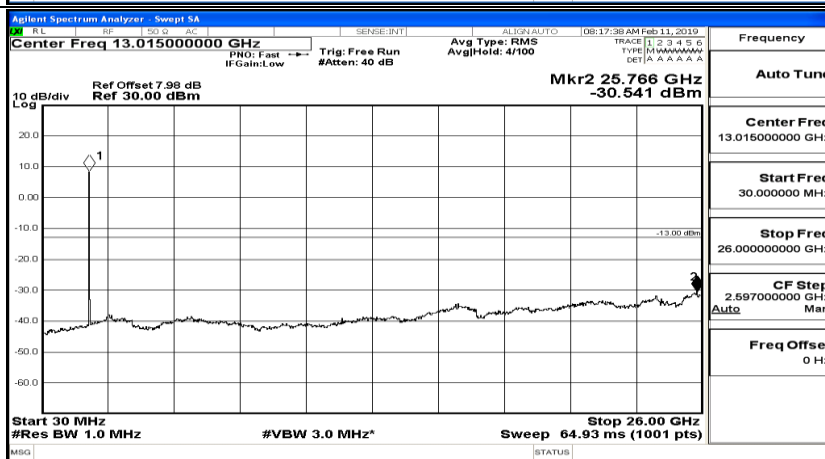

CSE Test Graph(s) (Channel Bandwidth: 3 MHz) _HCH_16QAM

CSE Test Graph(s) (Channel Bandwidth: 5 MHz)_LCH_QPSK

CSE Test Graph(s) (Channel Bandwidth: 5 MHz)_MCH_QPSK

CSE Test Graph(s) (Channel Bandwidth: 5 MHz)_HCH_QPSK

CSE Test Graph(s) (Channel Bandwidth: 5 MHz)_LCH_16QAM

CSE Test Graph(s) (Channel Bandwidth: 5 MHz)_MCH_16QAM

CSE Test Graph(s) (Channel Bandwidth: 5 MHz)_HCH_16QAM

Frequency
Auto Tune
Center Freq 79.500 kHz
Start Freq 9.000 kHz
Stop Freq 150.000 kHz
CF Step 14.100 kHz Man
Freq Offset 0 Hz