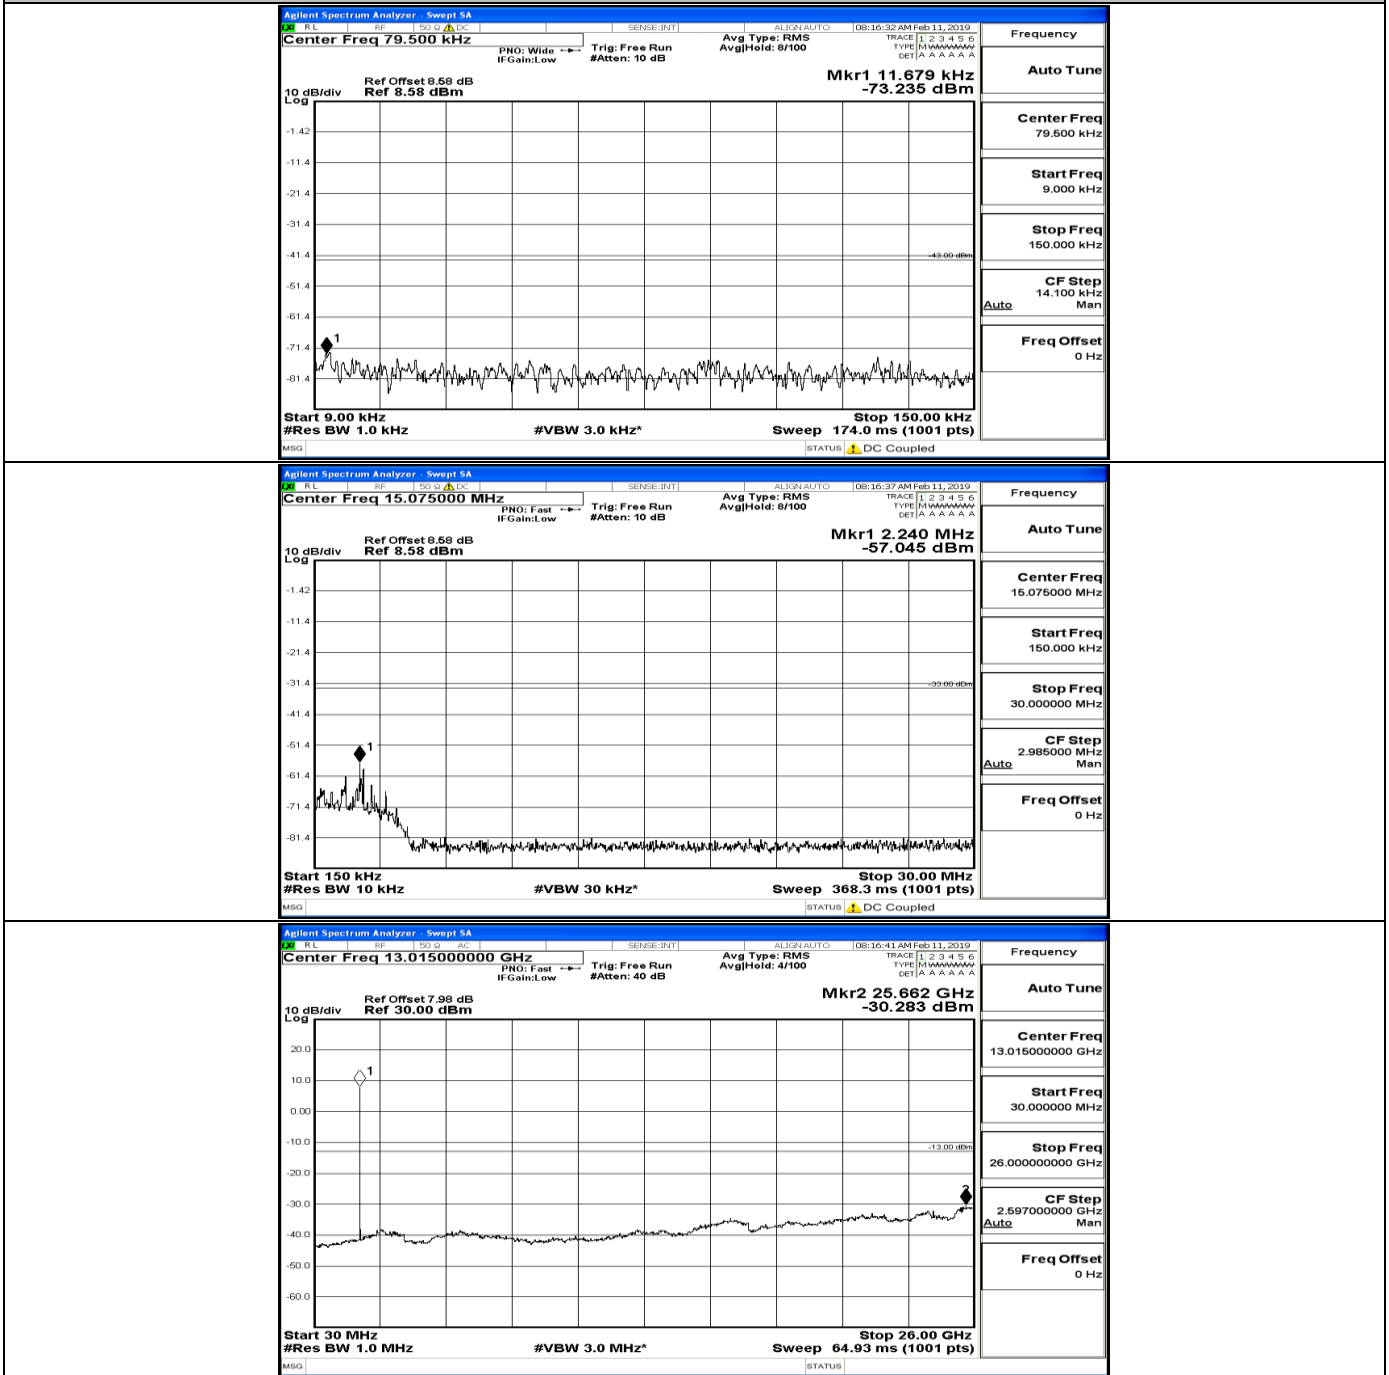

CSE Test Graph(s) (Channel Bandwidth: 5 MHz)_LCH_16QAM