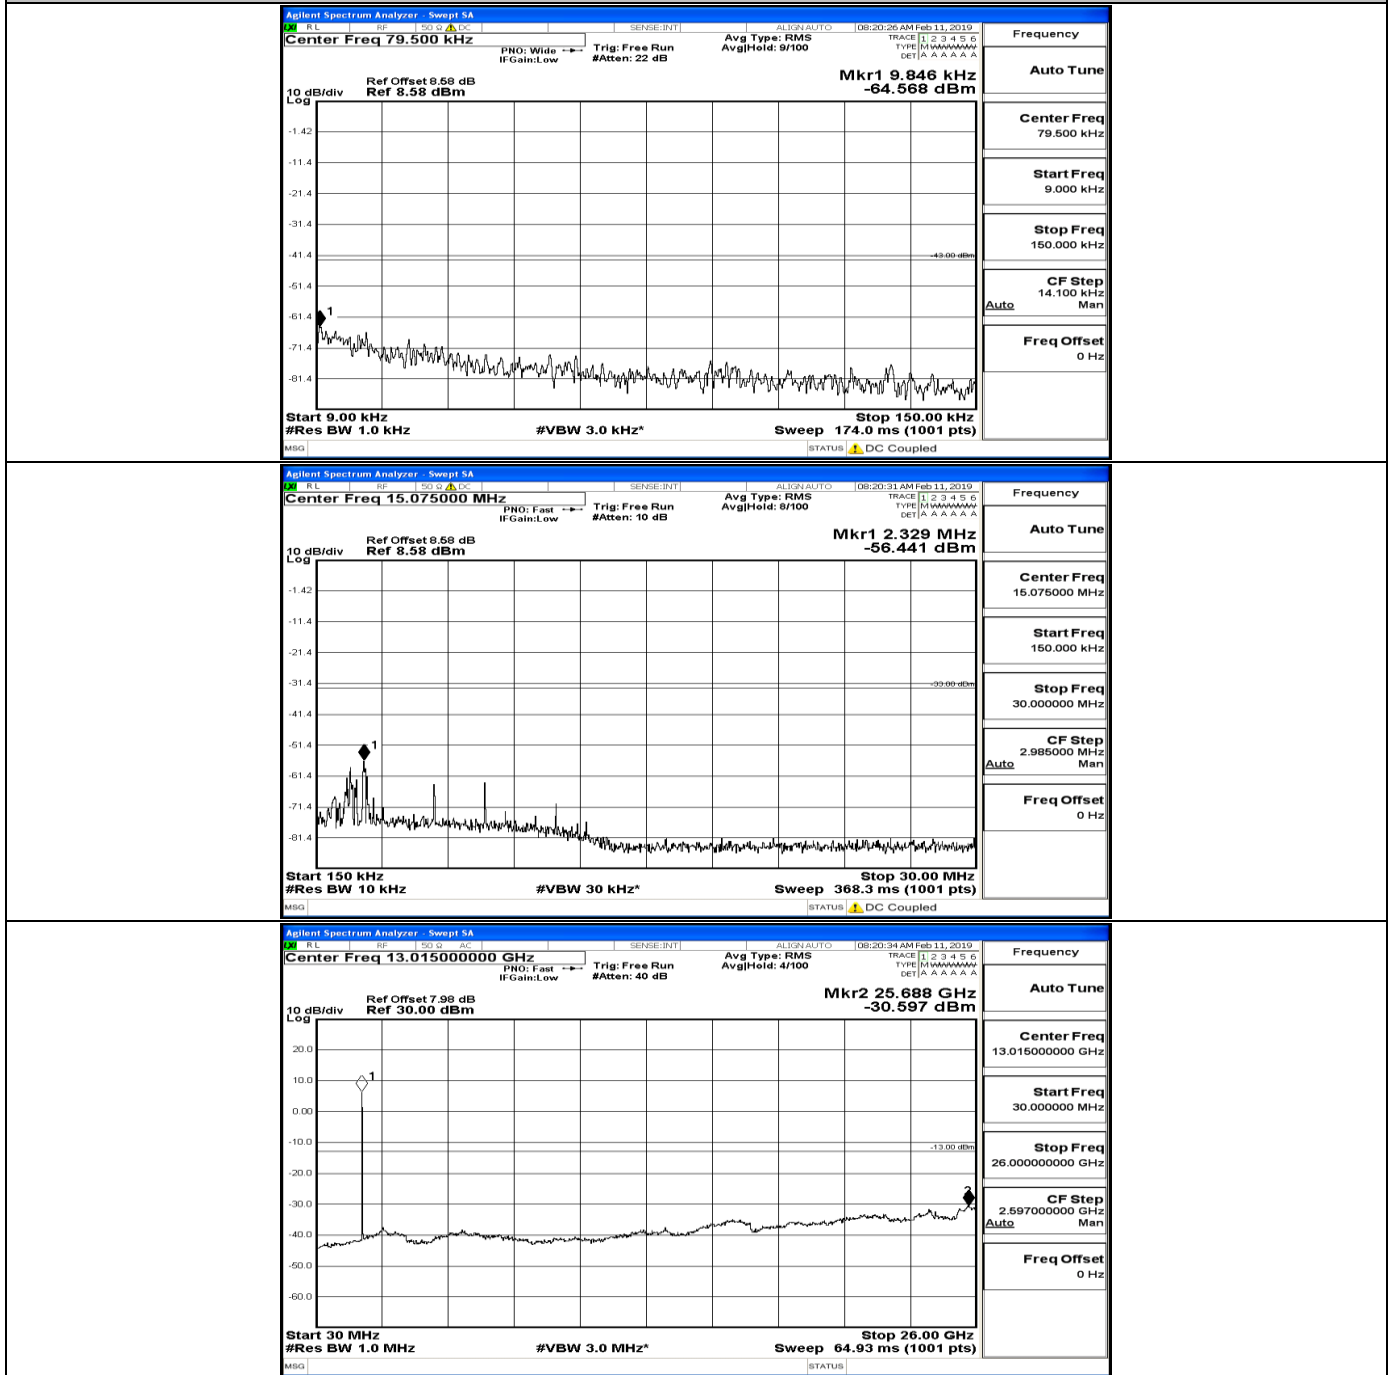

CSE Test Graph(s) (Channel Bandwidth:15 MHz)_LCH_16QAM