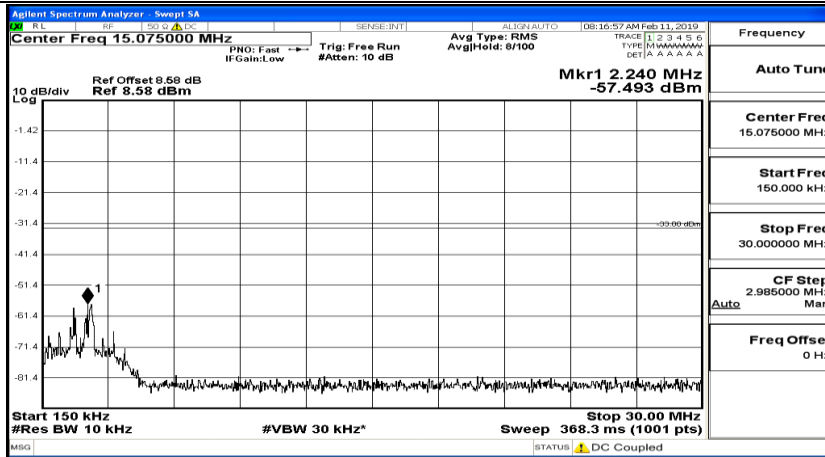

CSE Test Graph(s) (Channel Bandwidth: 5 MHz)_MCH_QPSK