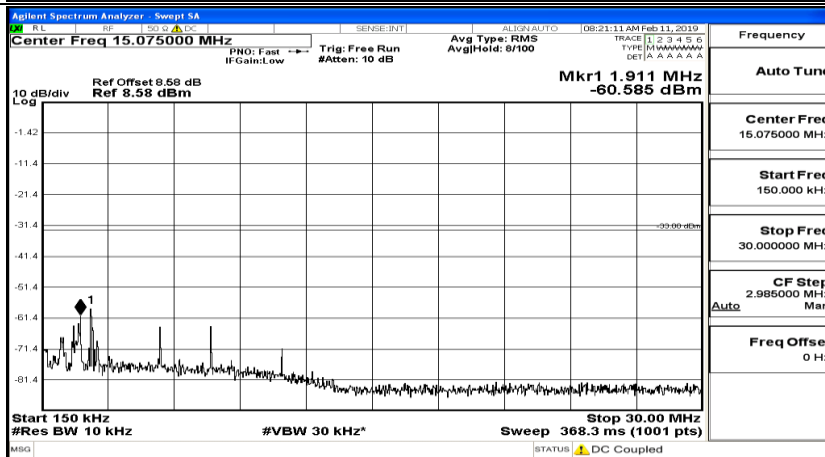

CSE Test Graph(s) (Channel Bandwidth:15 MHz)_MCH_16QAM