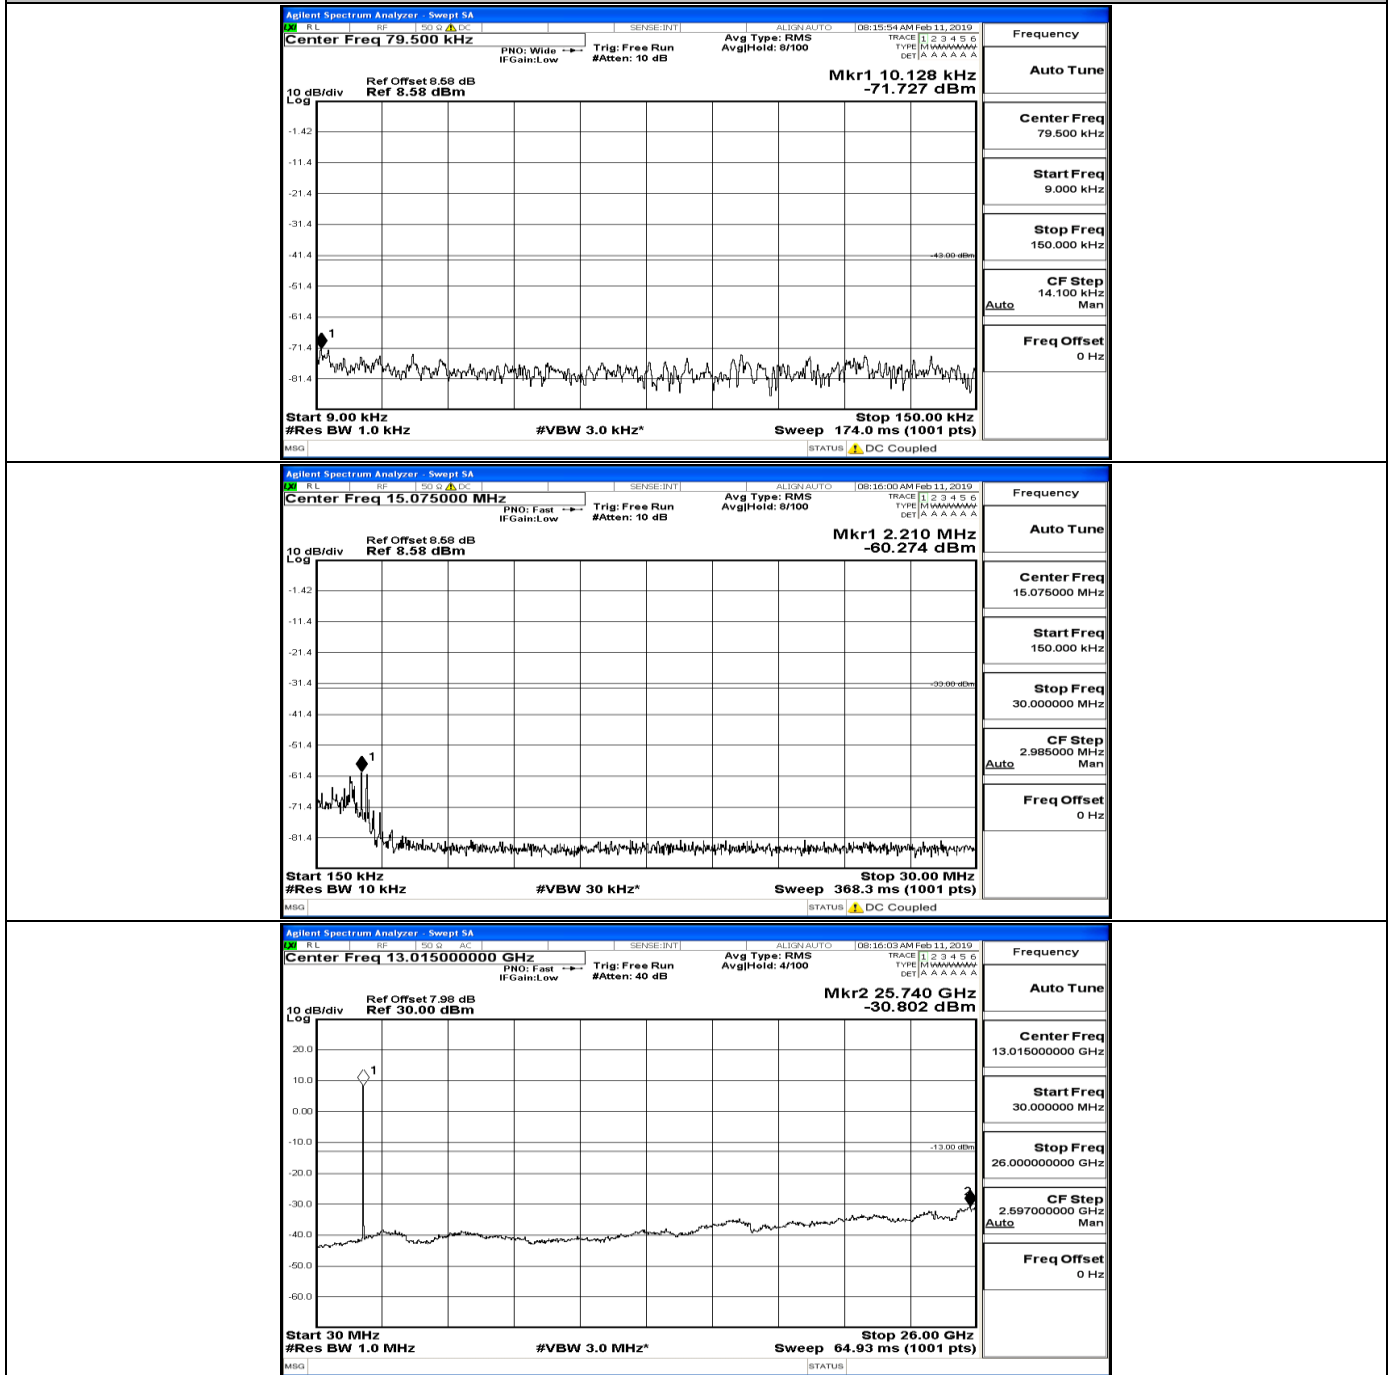

CSE Test Graph(s) (Channel Bandwidth: 1.4 MHz)_LCH_16QAM

CSE Test Graph(s) (Channel Bandwidth: 1.4 MHz)_MCH_16QAM

CSE Test Graph(s) (Channel Bandwidth: 1.4 MHz)_HCH_16QAM

CSE Test Graph(s) (Channel Bandwidth: 3 MHz)_LCH_QPSK

CSE Test Graph(s) (Channel Bandwidth: 3 MHz)_MCH_QPSK

CSE Test Graph(s) (Channel Bandwidth: 3 MHz)_HCH_QPSK

CSE Test Graph(s) (Channel Bandwidth: 3 MHz)_LCH_16QAM

CSE Test Graph(s) (Channel Bandwidth: 3 MHz)_MCH_16QAM

CSE Test Graph(s) (Channel Bandwidth: 3 MHz) _HCH_16QAM

CSE Test Graph(s) (Channel Bandwidth: 5 MHz)_LCH_QPSK

CSE Test Graph(s) (Channel Bandwidth: 5 MHz)_MCH_QPSK

CSE Test Graph(s) (Channel Bandwidth: 5 MHz)_HCH_QPSK