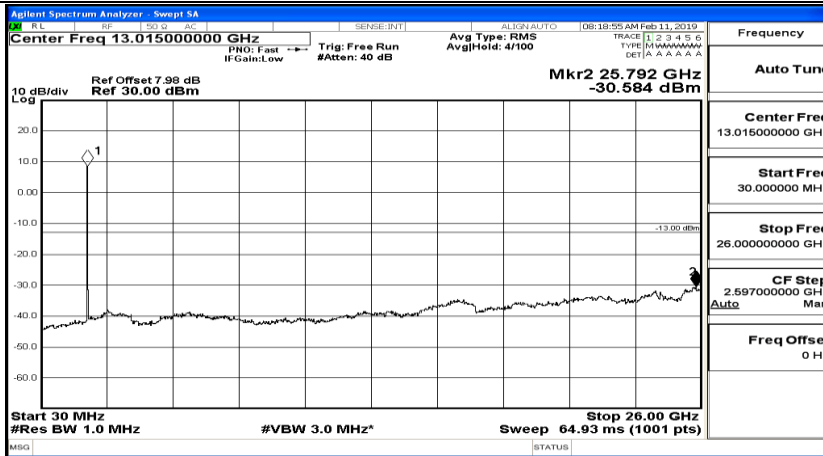

CSE Test Graph(s) (Channel Bandwidth: 10 MHz)_MCH_QPSK