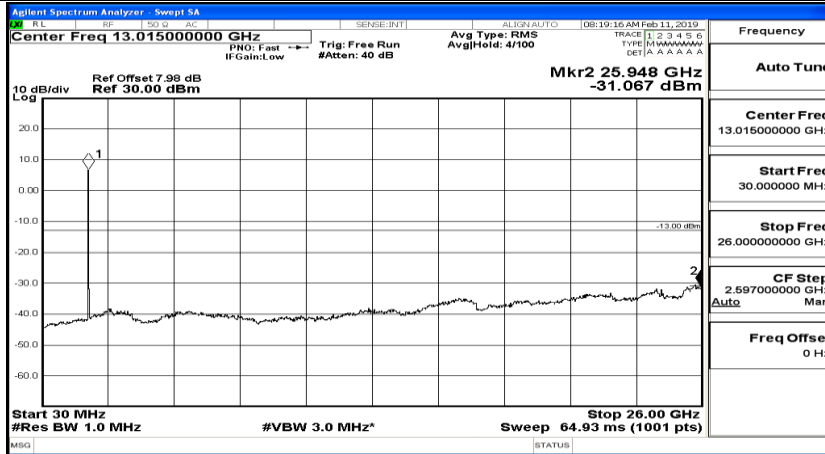

CSE Test Graph(s) (Channel Bandwidth: 10 MHz)_MCH_16QAM