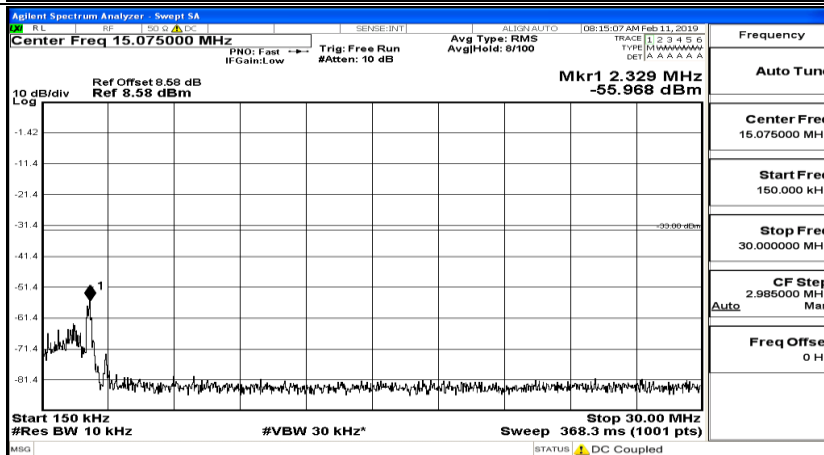

CSE Test Graph(s) (Channel Bandwidth: 1.4 MHz)_LCH_16QAM

CSE Test Graph(s) (Channel Bandwidth: 1.4 MHz)_MCH_16QAM

CSE Test Graph(s) (Channel Bandwidth: 1.4 MHz)_HCH_16QAM

CSE Test Graph(s) (Channel Bandwidth: 3 MHz)_LCH_QPSK

CSE Test Graph(s) (Channel Bandwidth: 3 MHz)_MCH_QPSK

CSE Test Graph(s) (Channel Bandwidth: 3 MHz)_HCH_QPSK

CSE Test Graph(s) (Channel Bandwidth: 3 MHz)_LCH_16QAM

CSE Test Graph(s) (Channel Bandwidth: 3 MHz)_MCH_16QAM