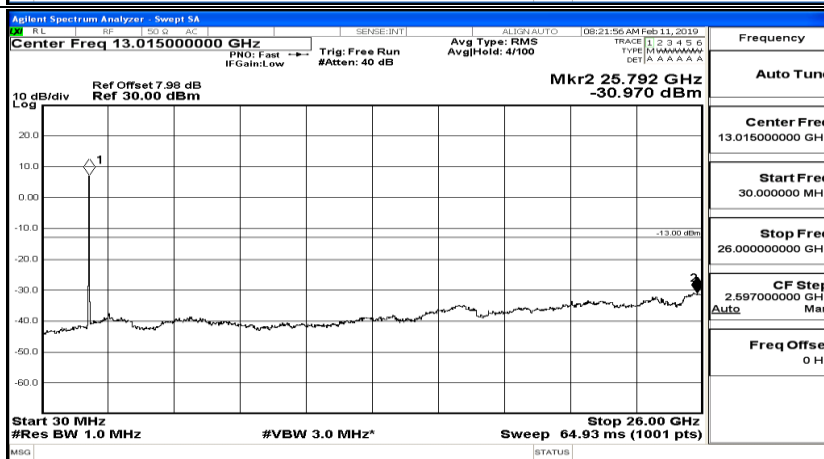

CSE Test Graph(s) (Channel Bandwidth:15 MHz)_HCH_QPSK

CSE Test Graph(s) (Channel Bandwidth:15 MHz)_LCH_16QAM

CSE Test Graph(s) (Channel Bandwidth:15 MHz)_MCH_16QAM

CSE Test Graph(s) (Channel Bandwidth:15 MHz)_HCH_16QAM