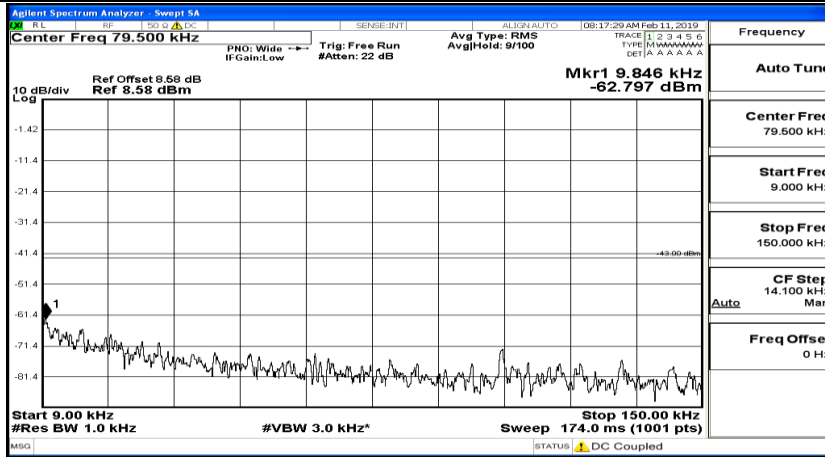

CSE Test Graph(s) (Channel Bandwidth: 3 MHz) _HCH_16QAM

CSE Test Graph(s) (Channel Bandwidth: 5 MHz)_LCH_QPSK

CSE Test Graph(s) (Channel Bandwidth: 5 MHz)_MCH_QPSK

CSE Test Graph(s) (Channel Bandwidth: 5 MHz)_HCH_QPSK

CSE Test Graph(s) (Channel Bandwidth: 5 MHz)_LCH_16QAM

CSE Test Graph(s) (Channel Bandwidth: 5 MHz)_MCH_16QAM

CSE Test Graph(s) (Channel Bandwidth: 5 MHz)_HCH_16QAM

Frequency
Auto Tune
Center Freq 79.500 kHz
Start Freq 9.000 kHz
Stop Freq 150.000 kHz
CF Step 14.100 kHz Man
Freq Offset 0 Hz