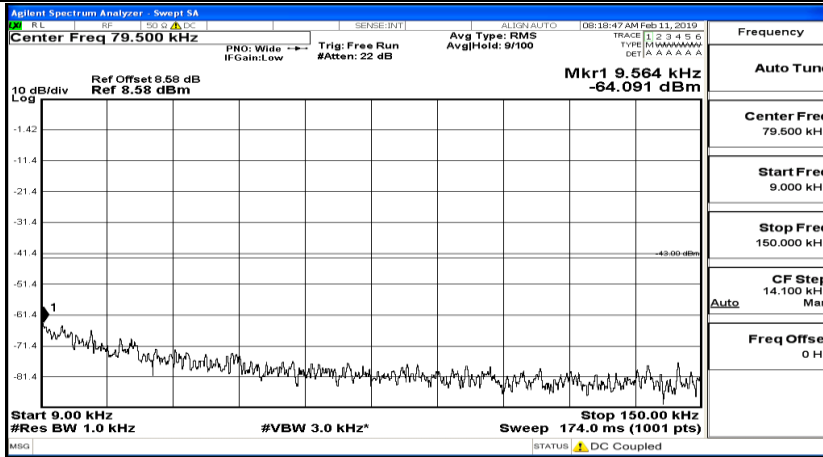

CSE Test Graph(s) (Channel Bandwidth: 10 MHz)_MCH_QPSK