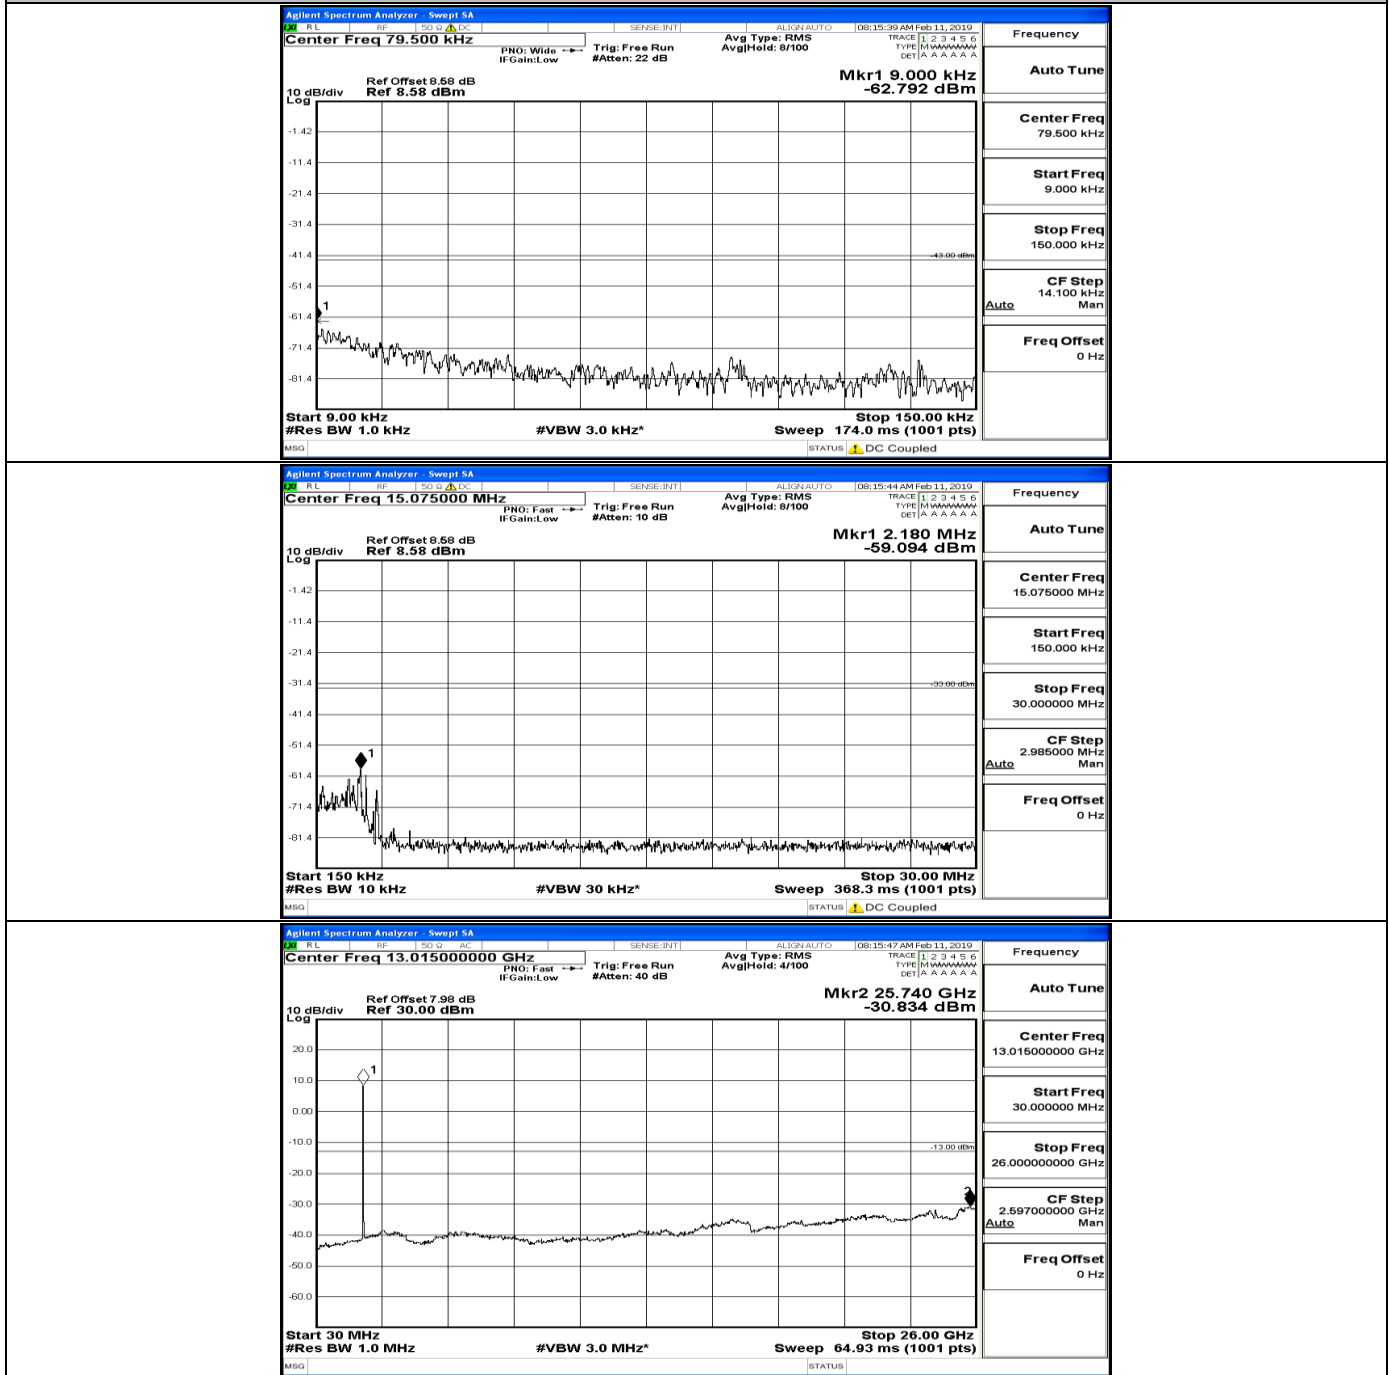

CSE Test Graph(s) (Channel Bandwidth: 1.4 MHz)_LCH_16QAM

CSE Test Graph(s) (Channel Bandwidth: 1.4 MHz)_MCH_16QAM

CSE Test Graph(s) (Channel Bandwidth: 1.4 MHz)_HCH_16QAM

CSE Test Graph(s) (Channel Bandwidth: 3 MHz)_LCH_QPSK

CSE Test Graph(s) (Channel Bandwidth: 3 MHz)_MCH_QPSK

CSE Test Graph(s) (Channel Bandwidth: 3 MHz)_HCH_QPSK

CSE Test Graph(s) (Channel Bandwidth: 3 MHz)_LCH_16QAM

CSE Test Graph(s) (Channel Bandwidth: 3 MHz)_MCH_16QAM