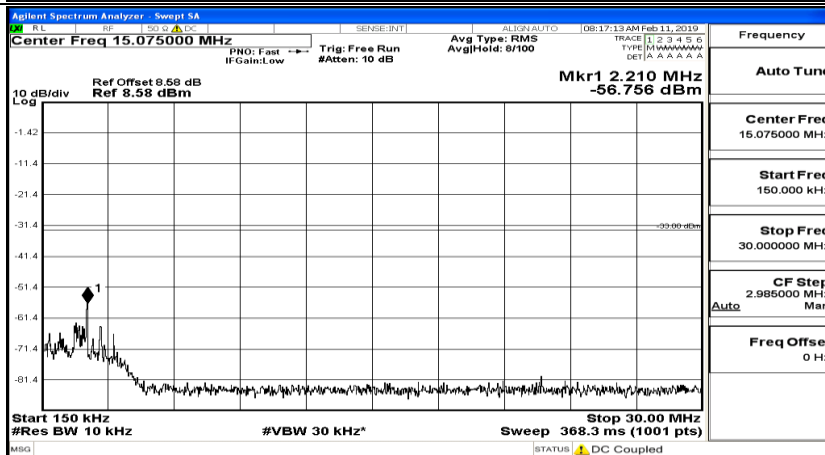

CSE Test Graph(s) (Channel Bandwidth: 3 MHz) _HCH_16QAM

CSE Test Graph(s) (Channel Bandwidth: 5 MHz)_LCH_QPSK

CSE Test Graph(s) (Channel Bandwidth: 5 MHz)_MCH_QPSK

CSE Test Graph(s) (Channel Bandwidth: 5 MHz)_HCH_QPSK

CSE Test Graph(s) (Channel Bandwidth: 5 MHz)_LCH_16QAM

CSE Test Graph(s) (Channel Bandwidth: 5 MHz)_MCH_16QAM

CSE Test Graph(s) (Channel Bandwidth: 5 MHz)_HCH_16QAM

Frequency
Auto Tune
Center Freq 79.500 kHz
Start Freq 9.000 kHz
Stop Freq 150.000 kHz
CF Step 14.100 kHz Man
Freq Offset 0 Hz