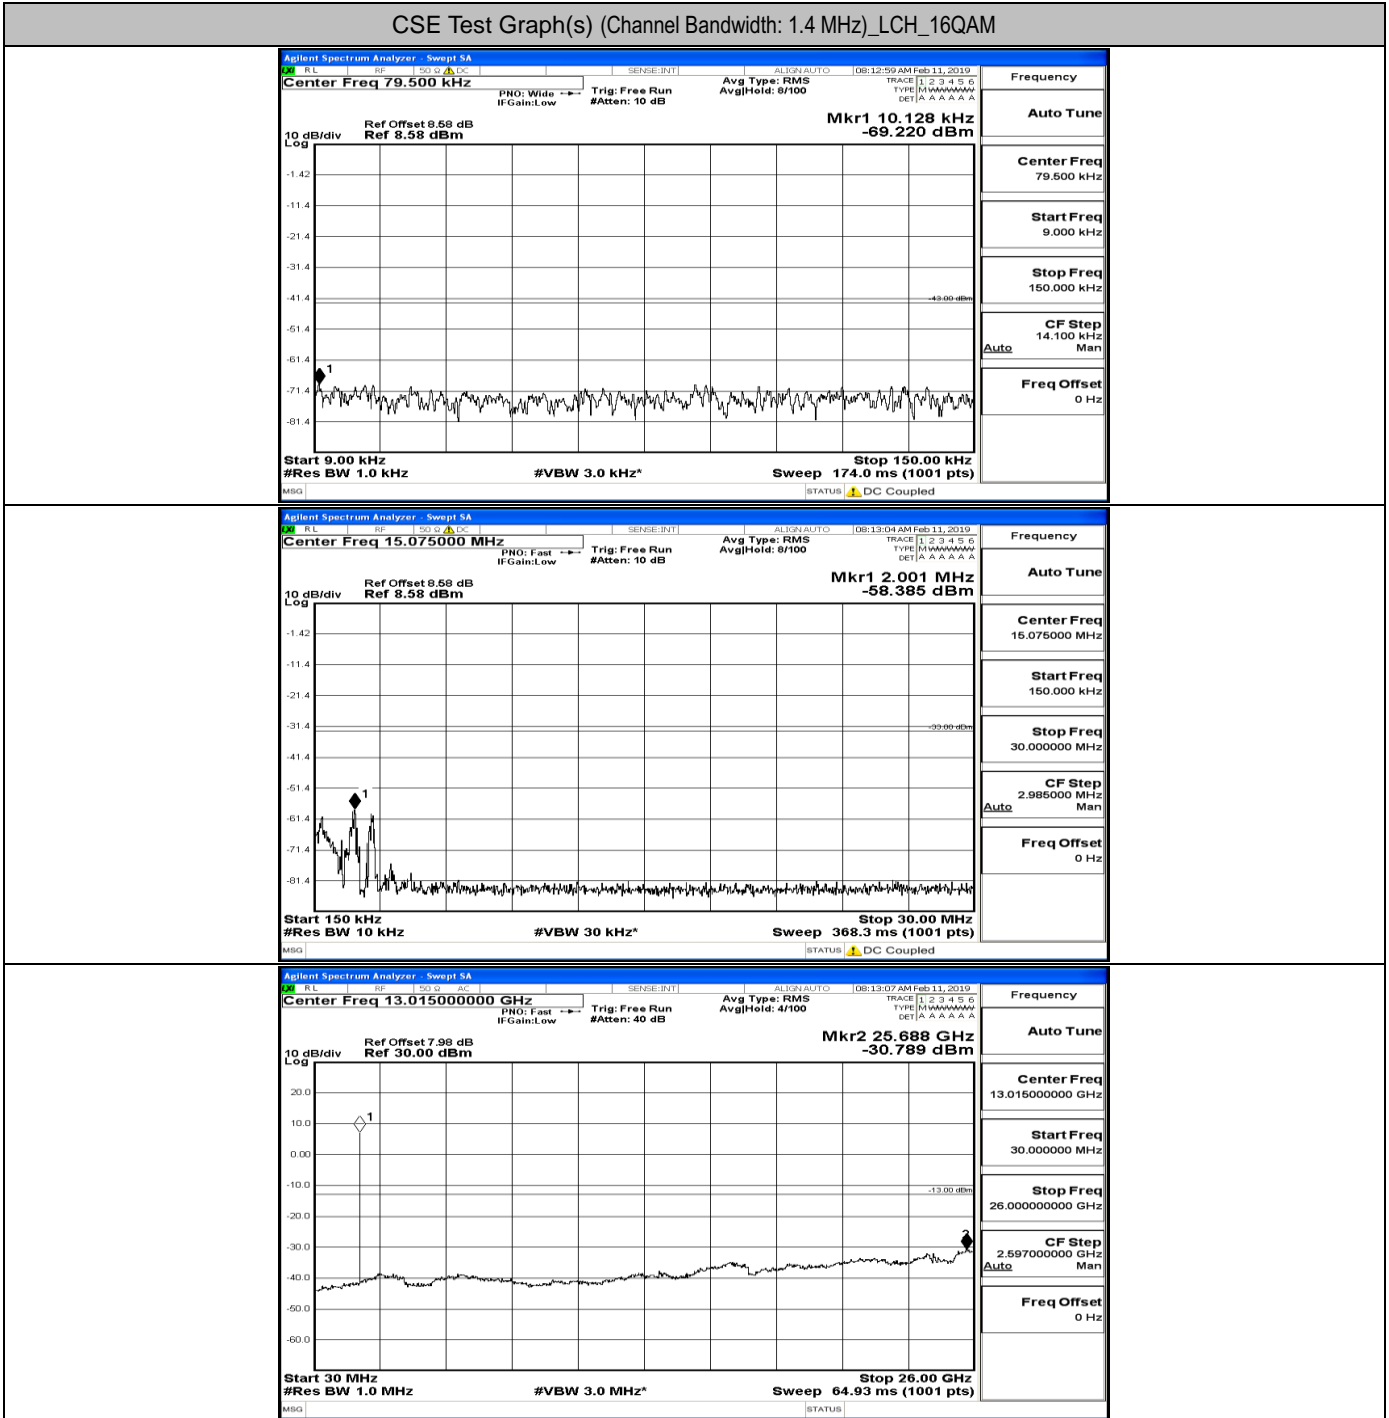

CSE Test Graph(s) (Channel Bandwidth: 1.4 MHz)_LCH_16QAM

CSE Test Graph(s) (Channel Bandwidth: 1.4 MHz)_MCH_16QAM

CSE Test Graph(s) (Channel Bandwidth: 1.4 MHz)_HCH_16QAM

CSE Test Graph(s) (Channel Bandwidth: 3 MHz)_LCH_QPSK

CSE Test Graph(s) (Channel Bandwidth: 3 MHz)_MCH_QPSK

CSE Test Graph(s) (Channel Bandwidth: 3 MHz)_HCH_QPSK

CSE Test Graph(s) (Channel Bandwidth: 3 MHz)_LCH_16QAM

CSE Test Graph(s) (Channel Bandwidth: 3 MHz)_MCH_16QAM

CSE Test Graph(s) (Channel Bandwidth: 3 MHz) _HCH_16QAM

CSE Test Graph(s) (Channel Bandwidth: 5 MHz)_LCH_QPSK

CSE Test Graph(s) (Channel Bandwidth: 5 MHz)_MCH_QPSK

CSE Test Graph(s) (Channel Bandwidth: 5 MHz)_HCH_QPSK