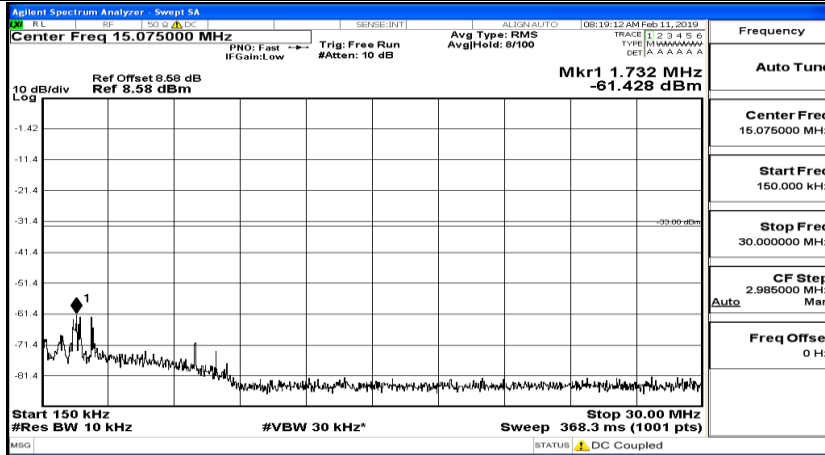

CSE Test Graph(s) (Channel Bandwidth: 10 MHz)_MCH_16QAM