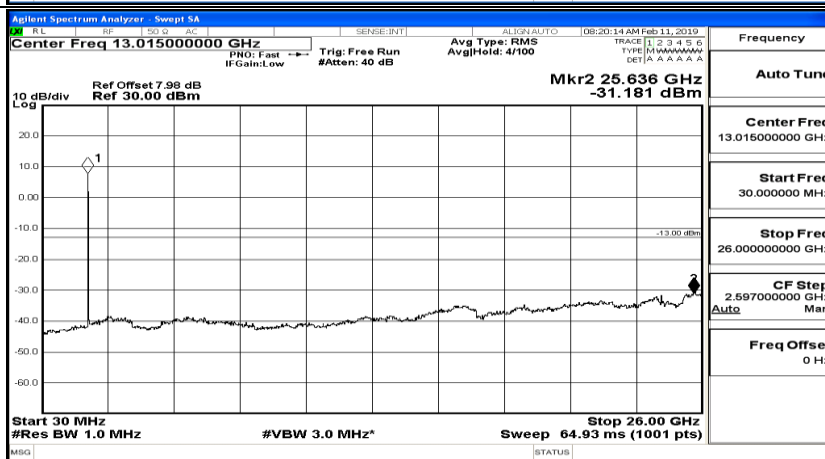

CSE Test Graph(s) (Channel Bandwidth:15 MHz) LCH_QPSK