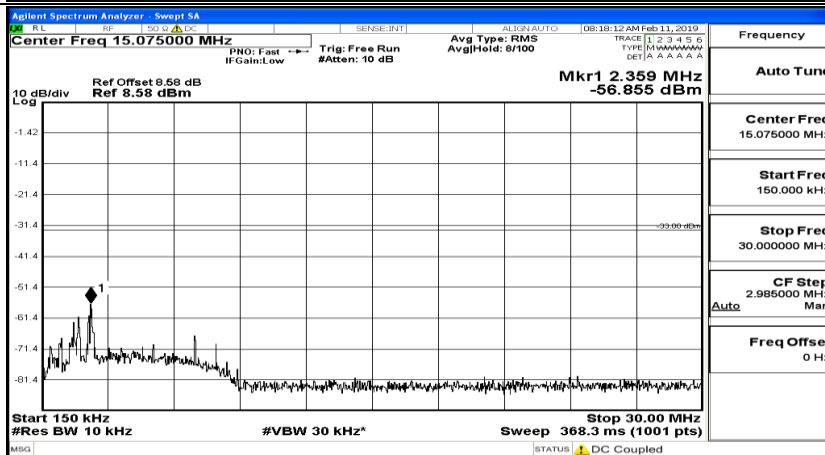

CSE Test Graph(s) (Channel Bandwidth: 10 MHz) LCH_QPSK