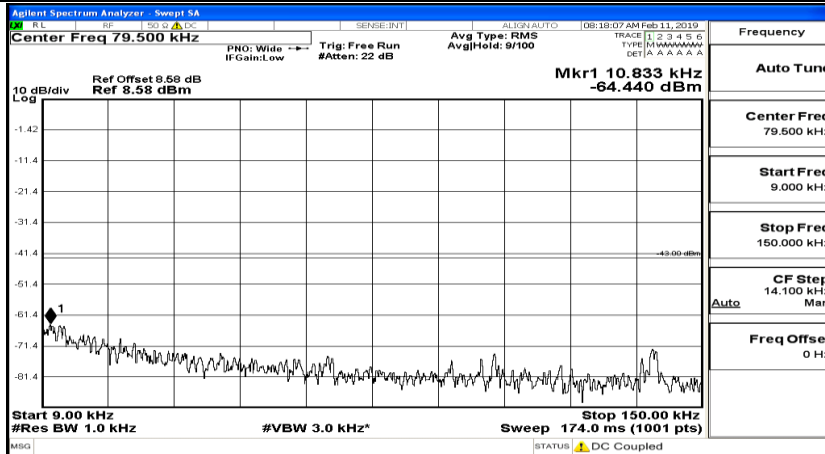

CSE Test Graph(s) (Channel Bandwidth: 10 MHz) LCH_QPSK