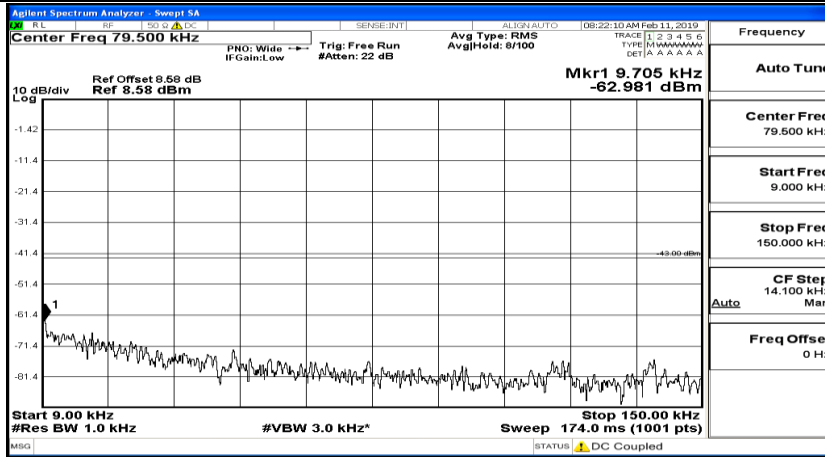

CSE Test Graph(s) (Channel Bandwidth:20 MHz) LCH_QPSK