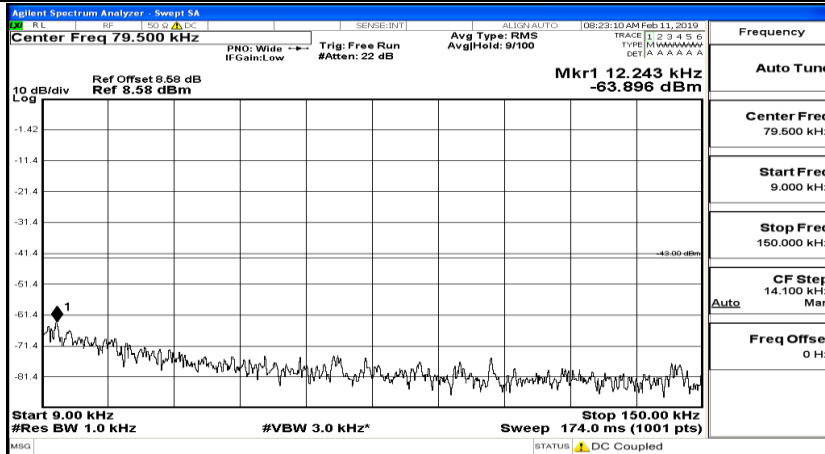

CSE Test Graph(s) (Channel Bandwidth:20 MHz)_MCH_16QAM