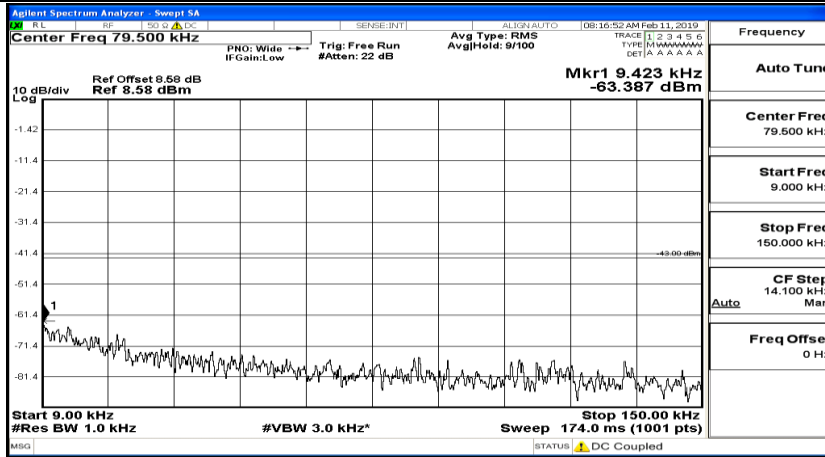

CSE Test Graph(s) (Channel Bandwidth: 5 MHz)_MCH_QPSK