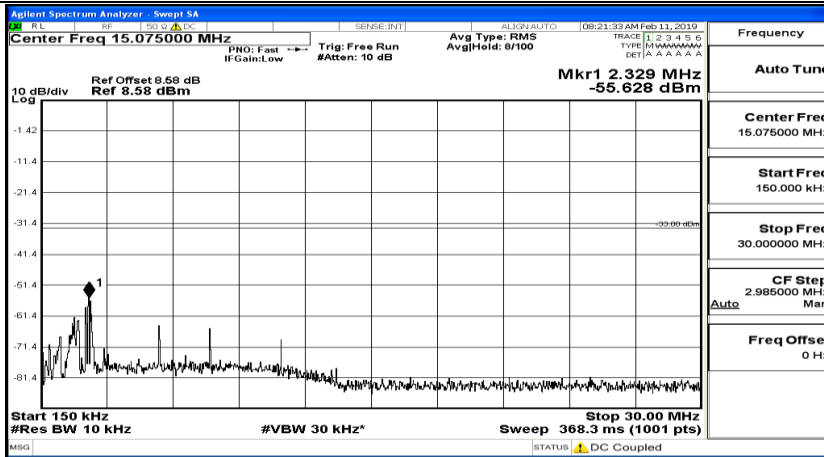

CSE Test Graph(s) (Channel Bandwidth:15 MHz)_HCH_QPSK