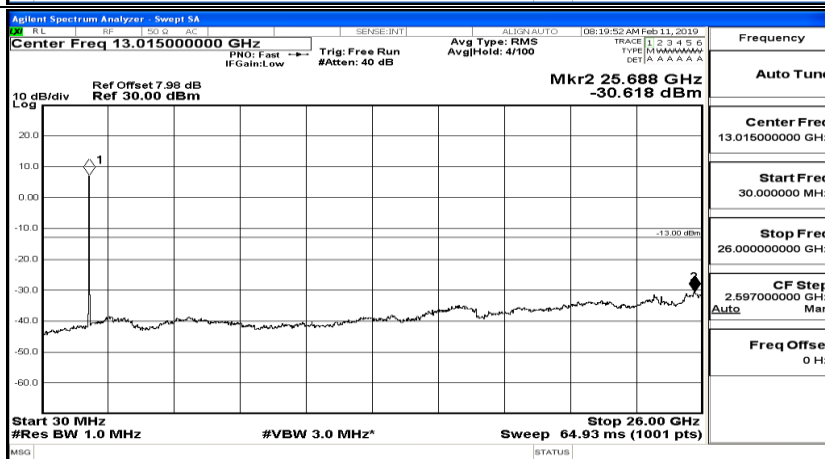

CSE Test Graph(s) (Channel Bandwidth: 10 MHz)_HCH_16QAM