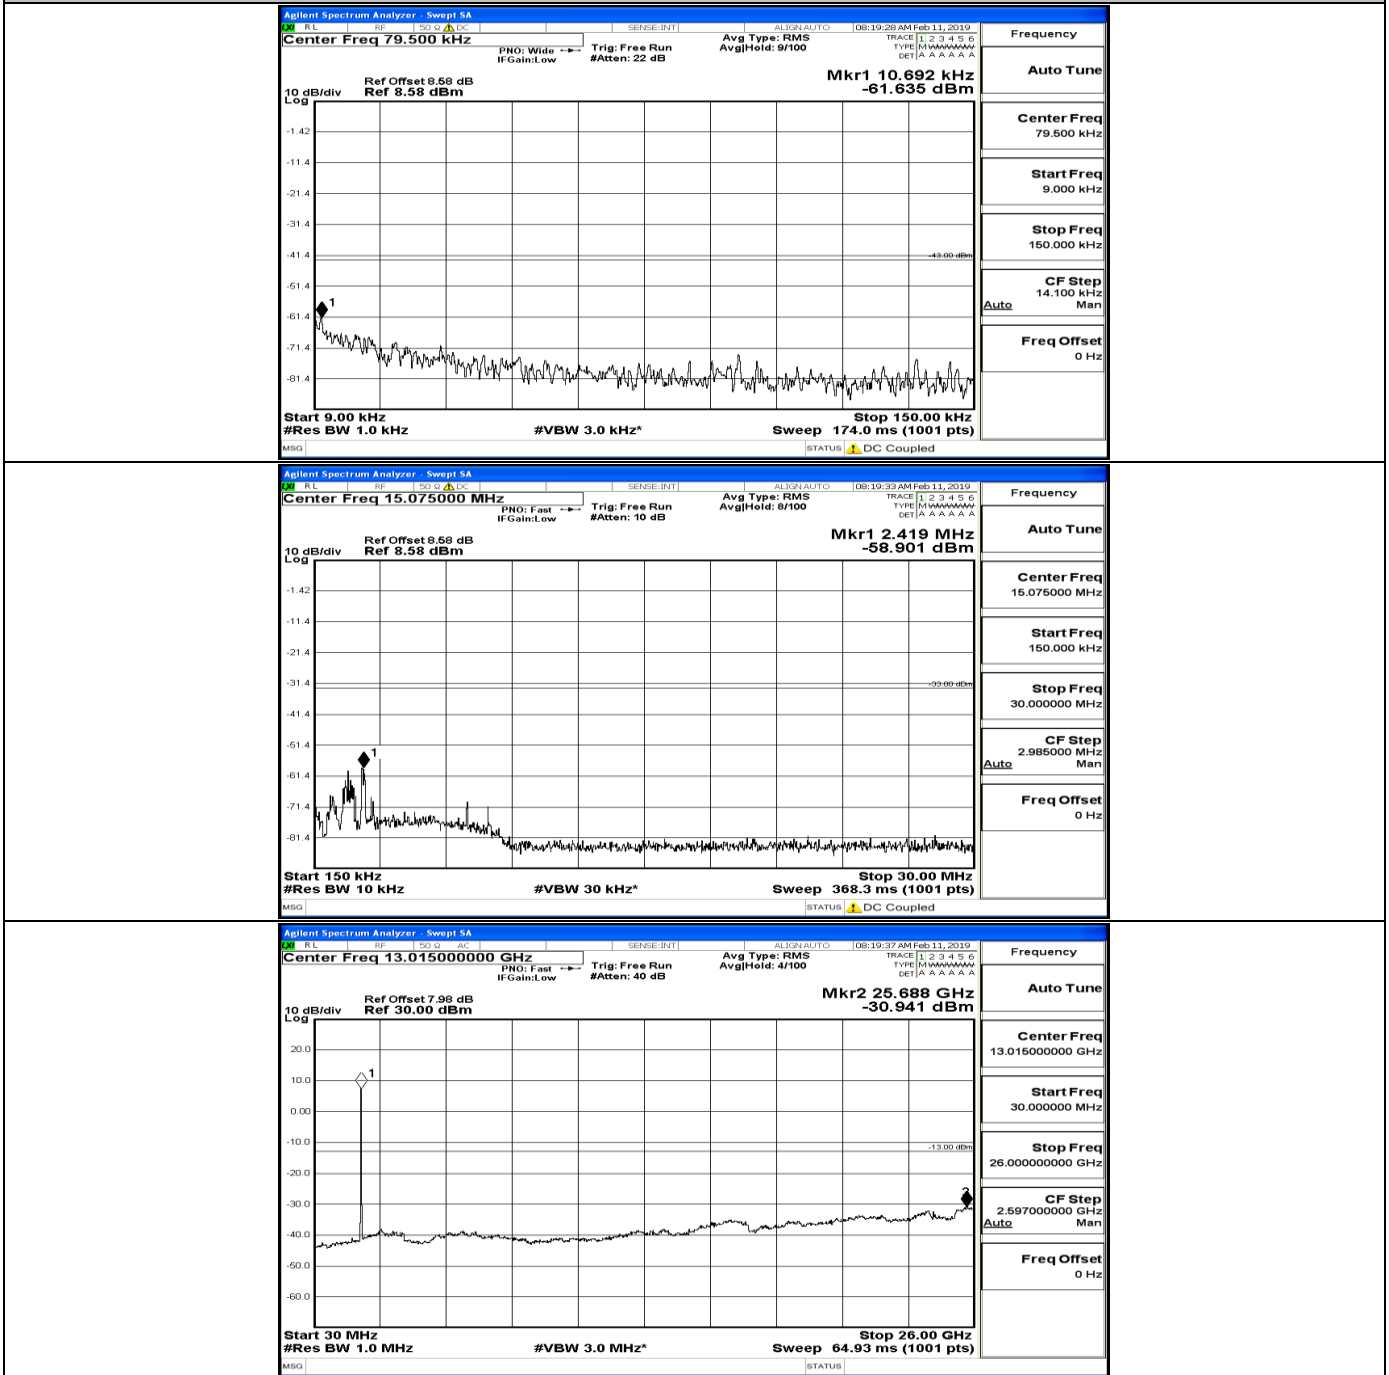

CSE Test Graph(s) (Channel Bandwidth: 10 MHz)_HCH_QPSK