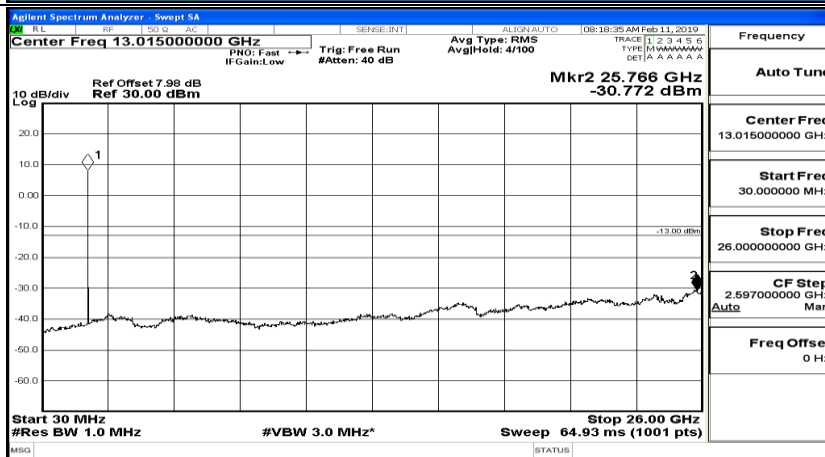

CSE Test Graph(s) (Channel Bandwidth: 10 MHz) LCH_QPSK

CSE Test Graph(s) (Channel Bandwidth: 10 MHz)_MCH_QPSK

CSE Test Graph(s) (Channel Bandwidth: 10 MHz)_HCH_QPSK

CSE Test Graph(s) (Channel Bandwidth: 10 MHz)_LCH_16QAM