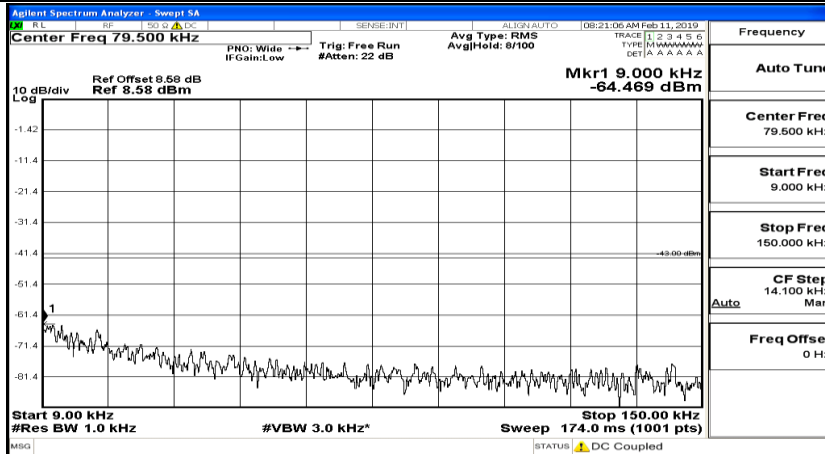

CSE Test Graph(s) (Channel Bandwidth:15 MHz)_MCH_16QAM