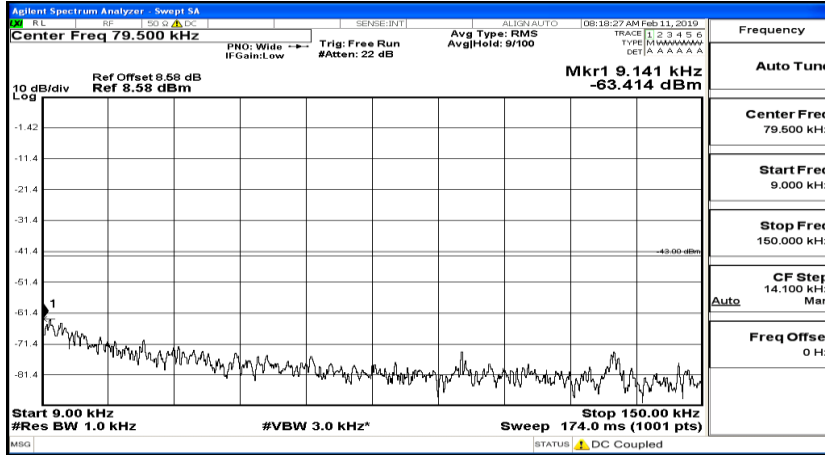

CSE Test Graph(s) (Channel Bandwidth: 10 MHz) LCH_QPSK

CSE Test Graph(s) (Channel Bandwidth: 10 MHz)_MCH_QPSK

CSE Test Graph(s) (Channel Bandwidth: 10 MHz)_HCH_QPSK

CSE Test Graph(s) (Channel Bandwidth: 10 MHz)_LCH_16QAM