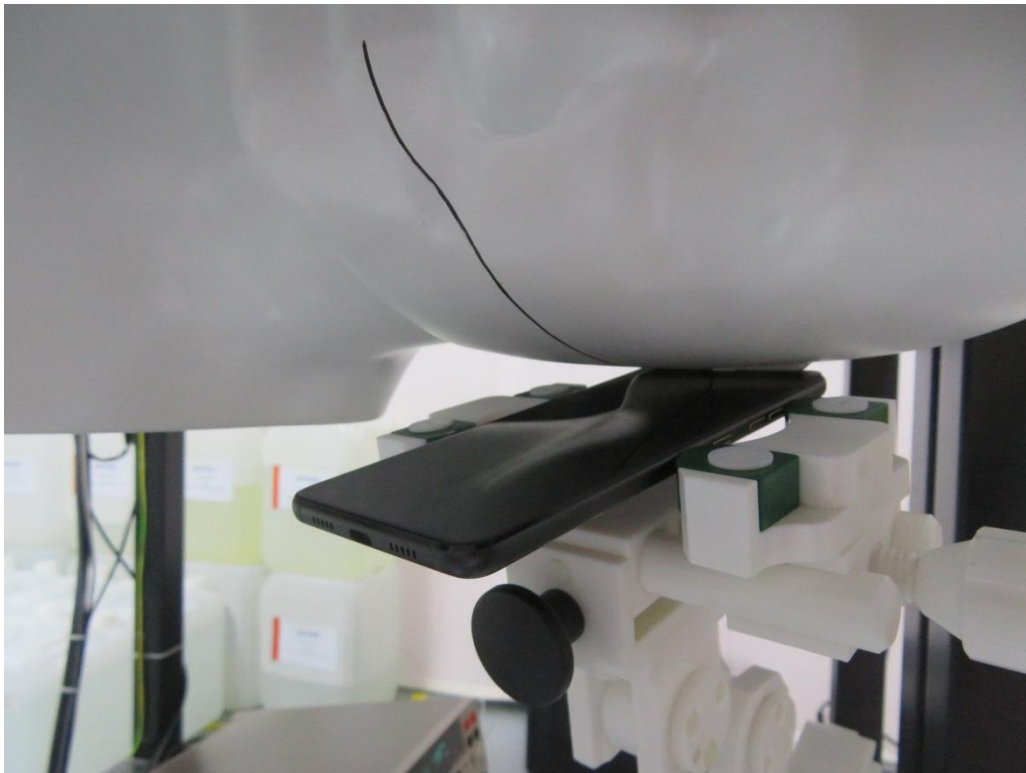

Test Setup Photos for SAR Testing

Head Setup Photo (Left Cheek)

Head Setup Photo (Left Tilt)

Head Setup Photo (Right Cheek)

Head Setup Photo (Right Tilt)

10mm body-worn Back Side Setup Photo (hotspot)

10mm body-worn Front Side Setup Photo (hotspot)

10mm body-worn Left Side Setup Photo (hotspot)

10mm body-worn Right Side Setup Photo (hotspot)

10mm body-worn Top Side Setup Photo (hotspot)

10mm body-worn Bottom Side Setup Photo (hotspot)