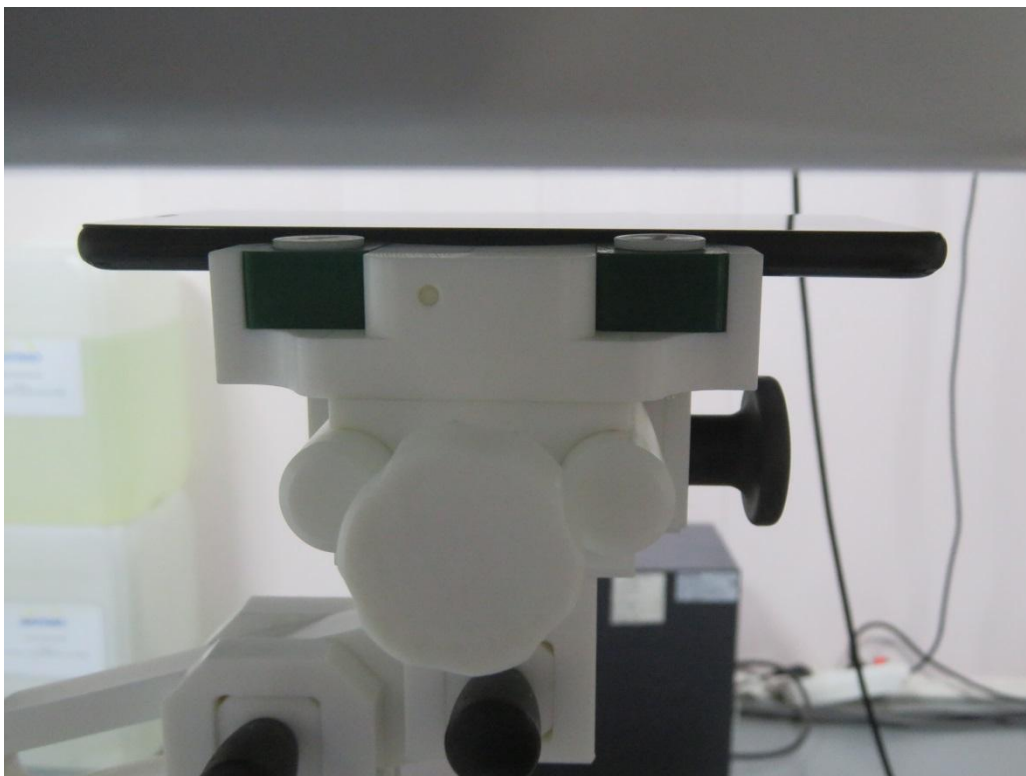

Test Setup Photos for SAR Testing

Head Setup Photo (Left Cheek)

Head Setup Photo (Left Tilt)

Head Setup Photo (Right Cheek)

Head Setup Photo (Right Tilt)

10mm body-worn Back Side Setup Photo (hotspot)

10mm body-worn Front Side Setup Photo (hotspot)

10mm body-worn Left Side Setup Photo (hotspot)

10mm body-worn Right Side Setup Photo (hotspot)

10mm body-worn Top Side Setup Photo (hotspot)

10mm body-worn Bottom Side Setup Photo (hotspot)