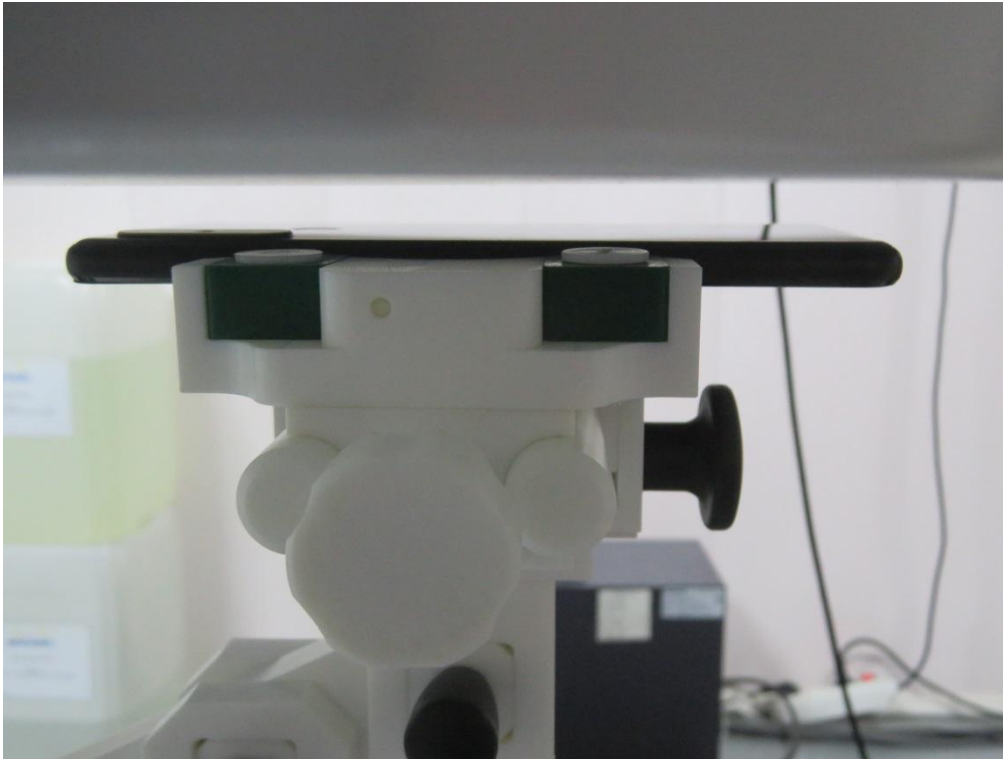

Test Setup Photos for SAR Testing

Head Setup Photo (Left Cheek)

Head Setup Photo (Left Tilt)

Head Setup Photo (Right Cheek)

Head Setup Photo (Right Tilt)

10mm body-worn Back Side Setup Photo (hotspot)

10mm body-worn Front Side Setup Photo (hotspot)

10mm body-worn Left Side Setup Photo (hotspot)

10mm body-worn Right Side Setup Photo (hotspot)

10mm body-worn Top Side Setup Photo (hotspot)

10mm body-worn Bottom Side Setup Photo (hotspot)