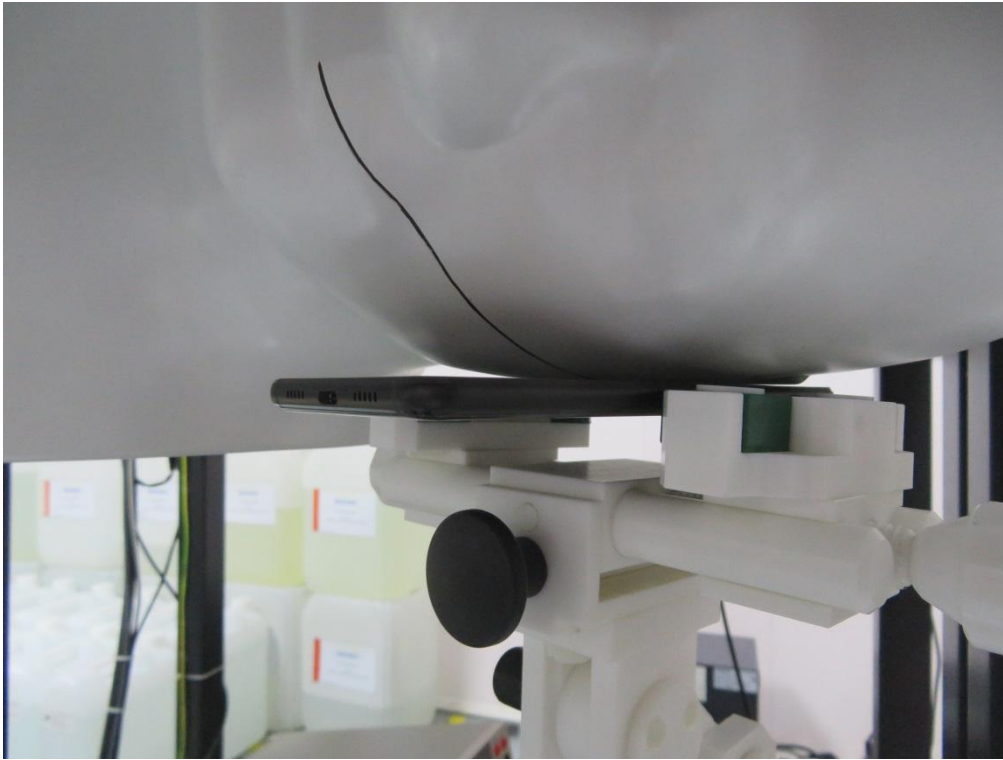

Test Setup Photos for SAR Testing

Head Setup Photo (Left Cheek)

Head Setup Photo (Left Tilt)

Head Setup Photo (Right Cheek)

Head Setup Photo (Right Tilt)

10mm body-worn Back Side Setup Photo (hotspot)

10mm body-worn Front Side Setup Photo (hotspot)

10mm body-worn Left Side Setup Photo (hotspot)

10mm body-worn Right Side Setup Photo (hotspot)

10mm body-worn Top Side Setup Photo (hotspot)

10mm body-worn Bottom Side Setup Photo (hotspot)