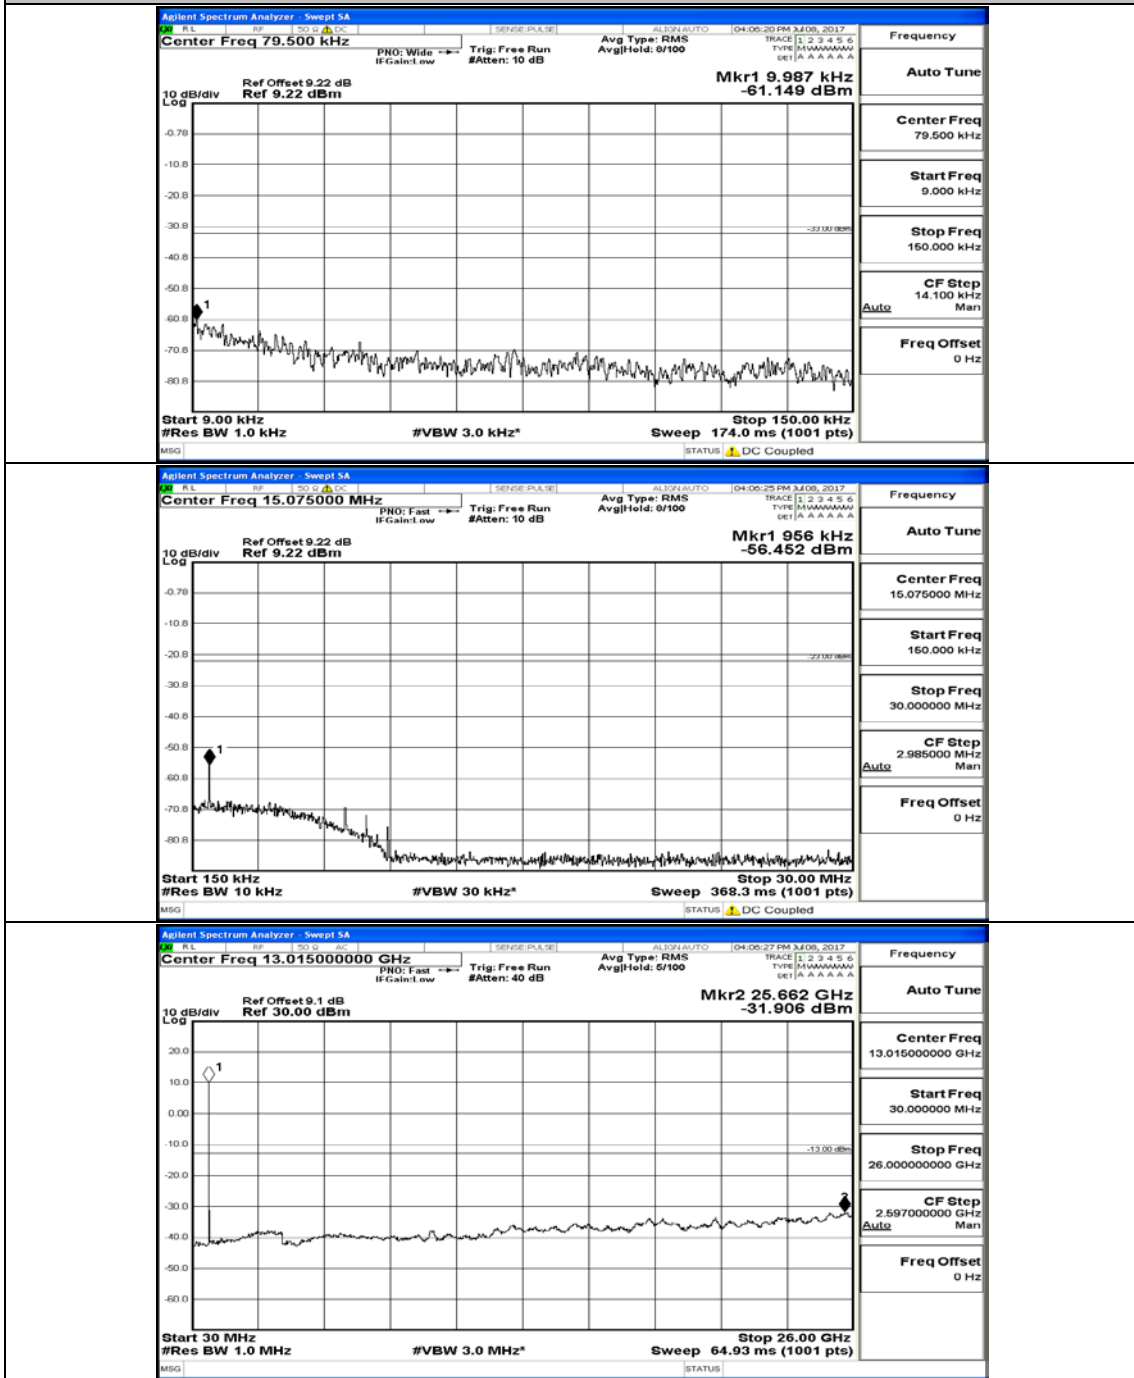

Appendix D.5: Conducted Spurious Emission

Test Graphs

Channel Bandwidth: 5 MHz

(Channel Bandwidth: 5 MHz)_LCH_QPSK_1RB#0

(Channel Bandwidth: 5 MHz)_MCH_QPSK_1RB#0

(Channel Bandwidth: 5 MHz)_HCH_QPSK_1RB#0

(Channel Bandwidth: 5 MHz)_LCH_16QAM_1RB#0

(Channel Bandwidth: 5 MHz)_MCH_16QAM_1RB#0

(Channel Bandwidth: 5 MHz)_HCH_16QAM_1RB#0

Channel Bandwidth: 10 MHz

Channel Bandwidth: 10 MHz_MCH_QPSK_1RB#0

Channel Bandwidth: 10 MHz_HCH_QPSK_1RB#0

Channel Bandwidth: 10 MHz_LCH_16QAM_1RB#0

Channel Bandwidth: 10 MHz_MCH_16QAM_1RB#0

Channel Bandwidth: 10 MHz_HCH_16QAM_1RB#0