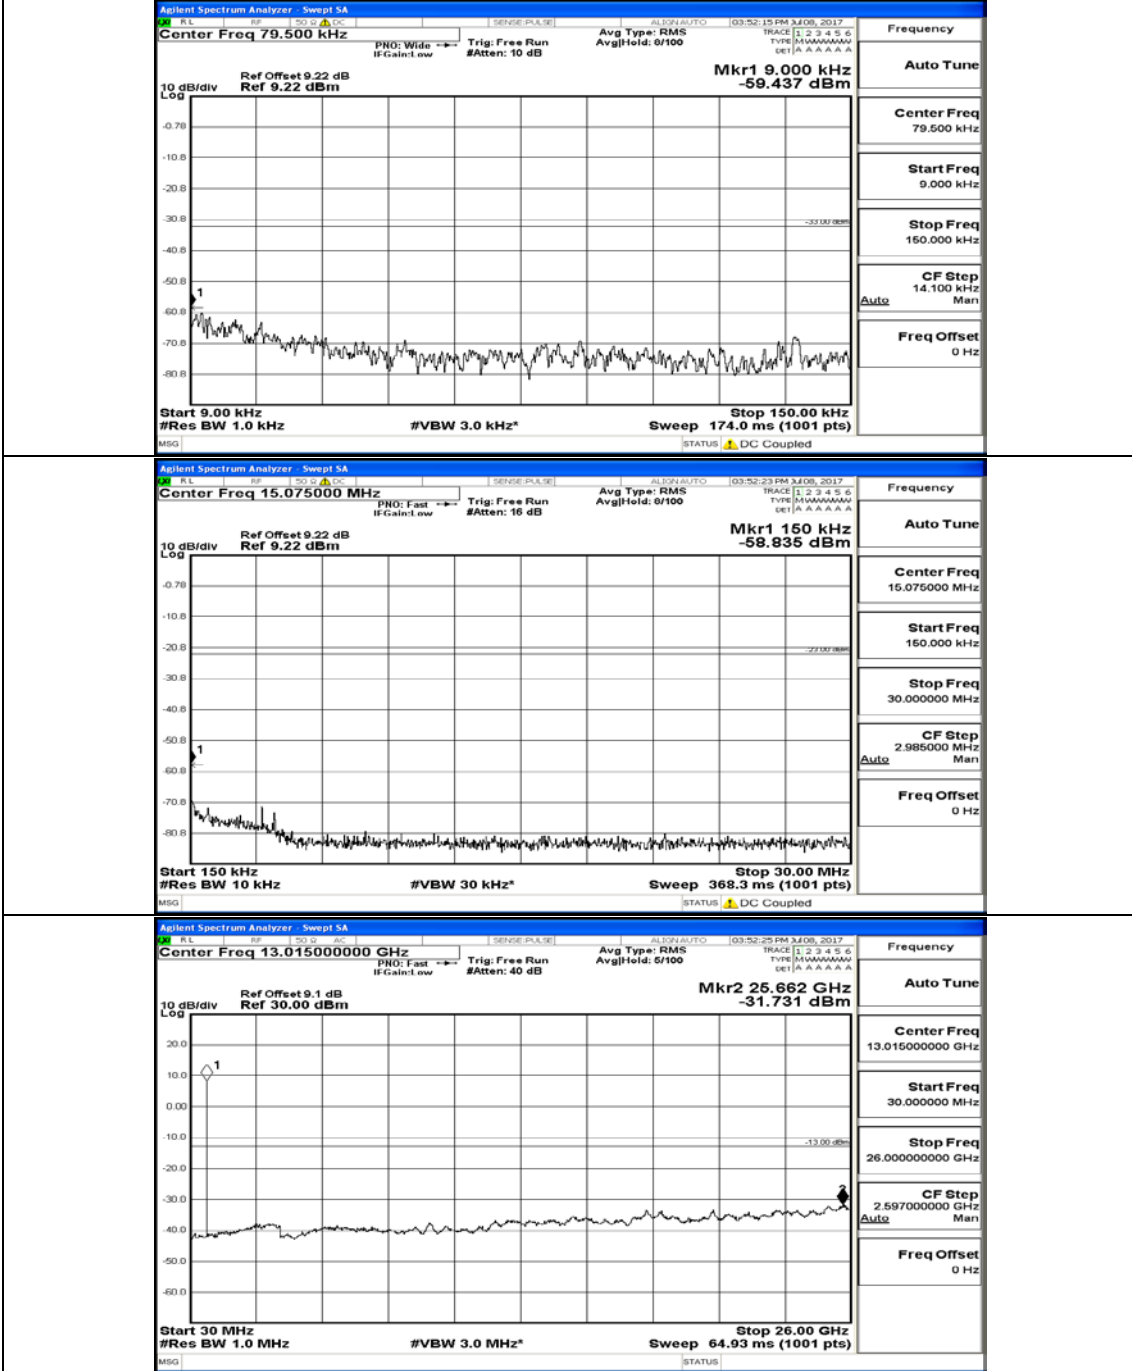

Appendix D.5: Conducted Spurious Emission

Test Graphs

Channel Bandwidth: 5 MHz

(Channel Bandwidth: 5 MHz)_LCH_QPSK_1RB#0

(Channel Bandwidth: 5 MHz)_MCH_QPSK_1RB#0

(Channel Bandwidth: 5 MHz)_HCH_QPSK_1RB#0

(Channel Bandwidth: 5 MHz)_LCH_16QAM_1RB#0

(Channel Bandwidth: 5 MHz)_MCH_16QAM_1RB#0

(Channel Bandwidth: 5 MHz)_HCH_16QAM_1RB#0

Channel Bandwidth: 10 MHz

Channel Bandwidth: 10 MHz_MCH_QPSK_1RB#0

Channel Bandwidth: 10 MHz_HCH_QPSK_1RB#0

Channel Bandwidth: 10 MHz_LCH_16QAM_1RB#0