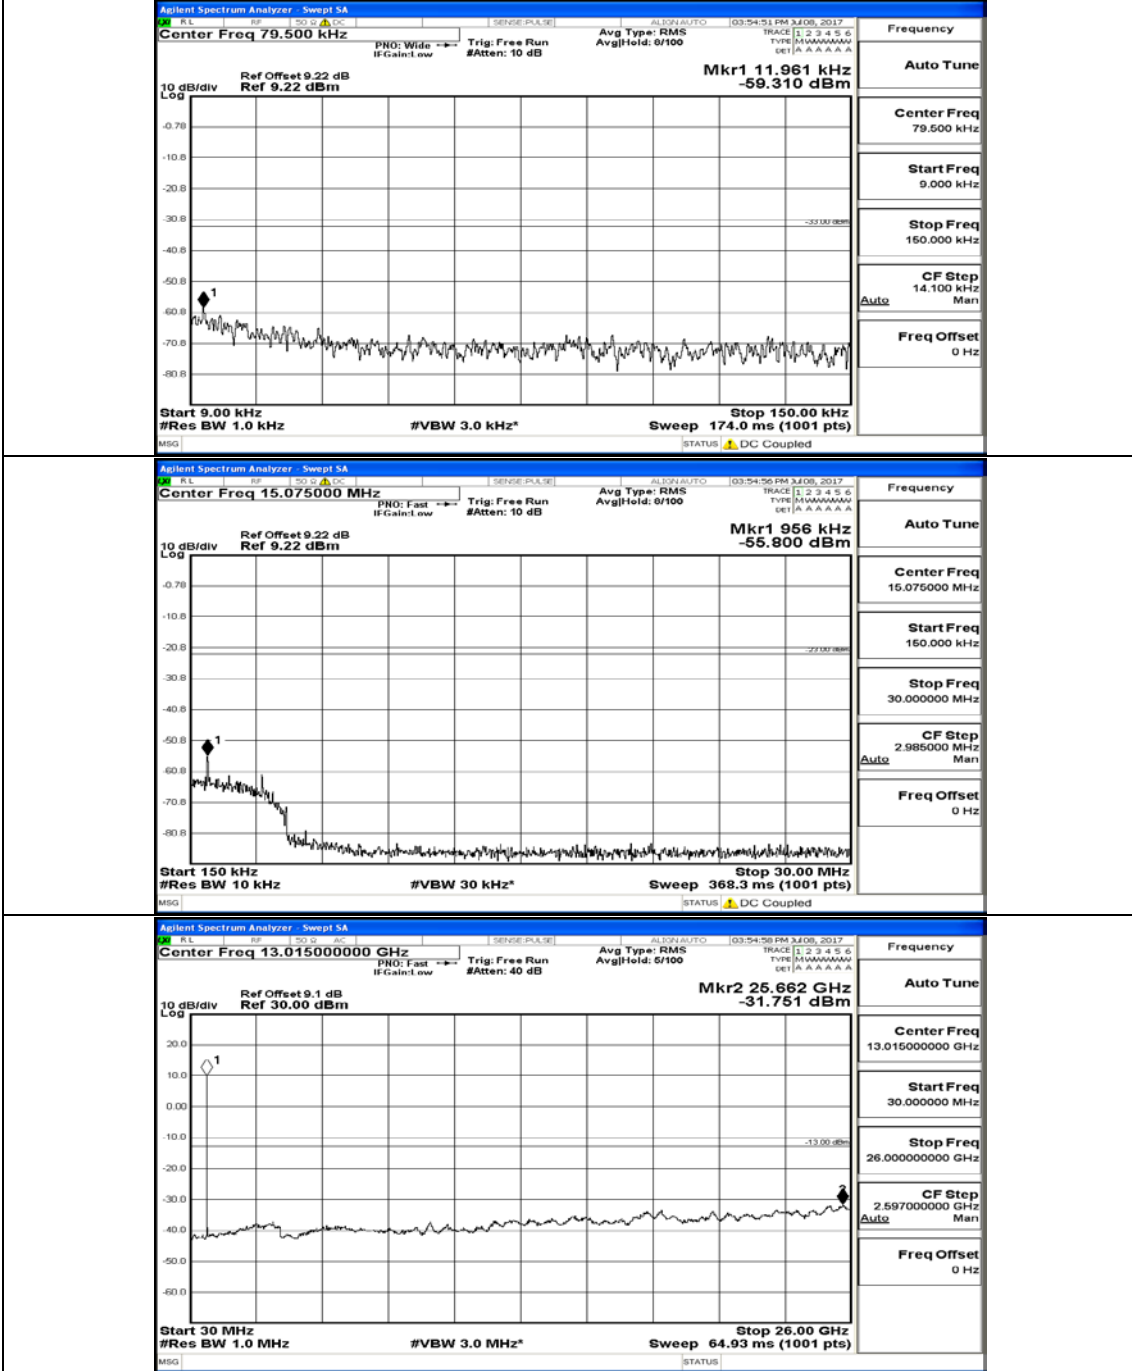

Appendix D.5: Conducted Spurious Emission

Test Graphs

Channel Bandwidth: 5 MHz

(Channel Bandwidth: 5 MHz)_LCH_QPSK_1RB#0

(Channel Bandwidth: 5 MHz)_MCH_QPSK_1RB#0

(Channel Bandwidth: 5 MHz)_HCH_QPSK_1RB#0

(Channel Bandwidth: 5 MHz)_LCH_16QAM_1RB#0

(Channel Bandwidth: 5 MHz)_MCH_16QAM_1RB#0

(Channel Bandwidth: 5 MHz)_HCH_16QAM_1RB#0

Channel Bandwidth: 10 MHz

Channel Bandwidth: 10 MHz_MCH_QPSK_1RB#0

Channel Bandwidth: 10 MHz_HCH_QPSK_1RB#0

Channel Bandwidth: 10 MHz_LCH_16QAM_1RB#0