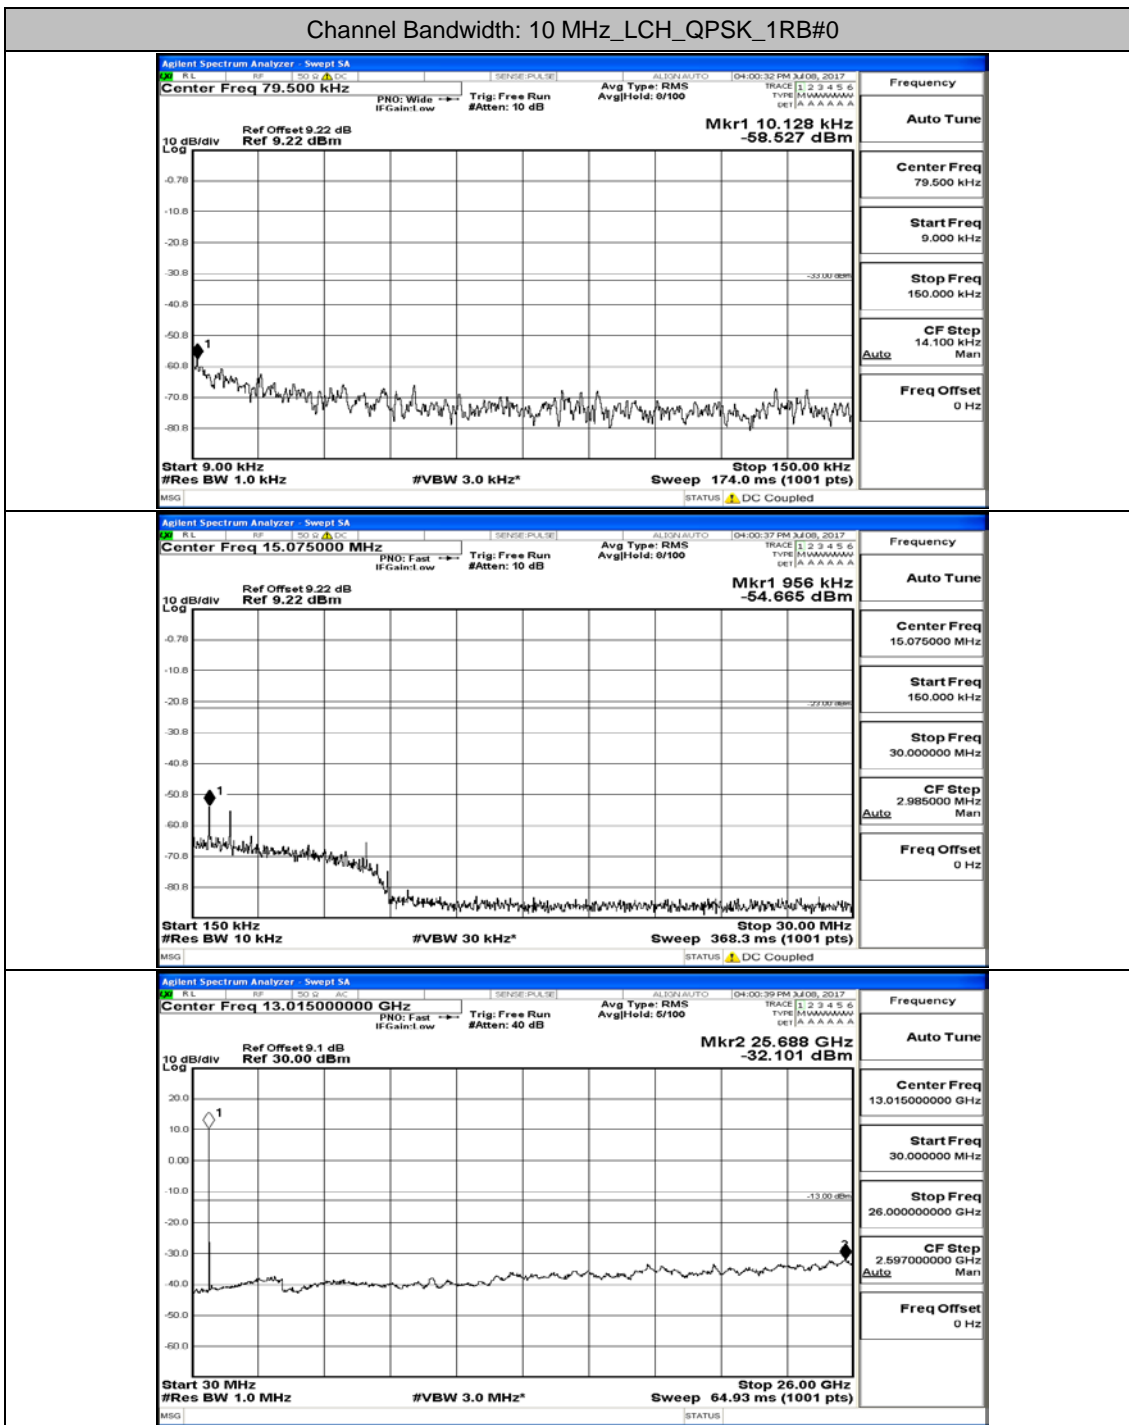

Appendix D.5: Conducted Spurious Emission

Test Graphs

Channel Bandwidth: 5 MHz

(Channel Bandwidth: 5 MHz)_LCH_QPSK_1RB#0

(Channel Bandwidth: 5 MHz)_MCH_QPSK_1RB#0

(Channel Bandwidth: 5 MHz)_HCH_QPSK_1RB#0

(Channel Bandwidth: 5 MHz)_LCH_16QAM_1RB#0

(Channel Bandwidth: 5 MHz)_MCH_16QAM_1RB#0

(Channel Bandwidth: 5 MHz)_HCH_16QAM_1RB#0

Channel Bandwidth: 10 MHz

Channel Bandwidth: 10 MHz_MCH_QPSK_1RB#0

Channel Bandwidth: 10 MHz_HCH_QPSK_1RB#0

Channel Bandwidth: 10 MHz_LCH_16QAM_1RB#0