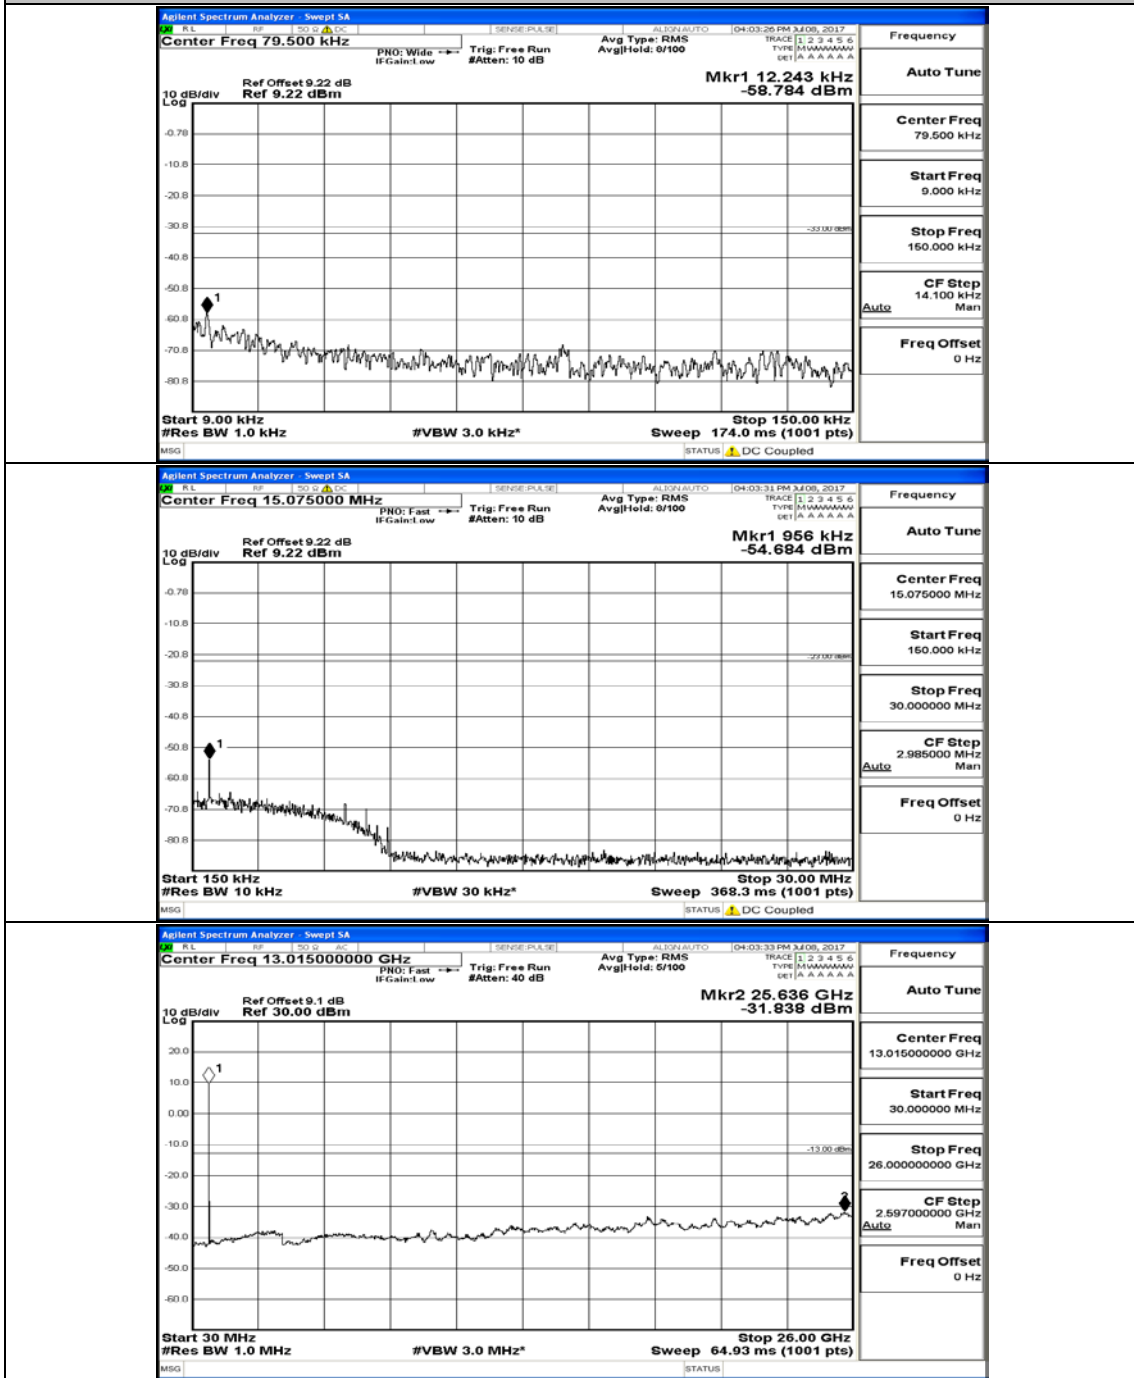

Appendix D.5: Conducted Spurious Emission

Test Graphs

Channel Bandwidth: 5 MHz

(Channel Bandwidth: 5 MHz)_LCH_QPSK_1RB#0

(Channel Bandwidth: 5 MHz)_MCH_QPSK_1RB#0

(Channel Bandwidth: 5 MHz)_HCH_QPSK_1RB#0

(Channel Bandwidth: 5 MHz)_LCH_16QAM_1RB#0

(Channel Bandwidth: 5 MHz)_MCH_16QAM_1RB#0

(Channel Bandwidth: 5 MHz)_HCH_16QAM_1RB#0

Channel Bandwidth: 10 MHz

Channel Bandwidth: 10 MHz_MCH_QPSK_1RB#0

Channel Bandwidth: 10 MHz_HCH_QPSK_1RB#0

Channel Bandwidth: 10 MHz_LCH_16QAM_1RB#0

Channel Bandwidth: 10 MHz_MCH_16QAM_1RB#0

Channel Bandwidth: 10 MHz_HCH_16QAM_1RB#0