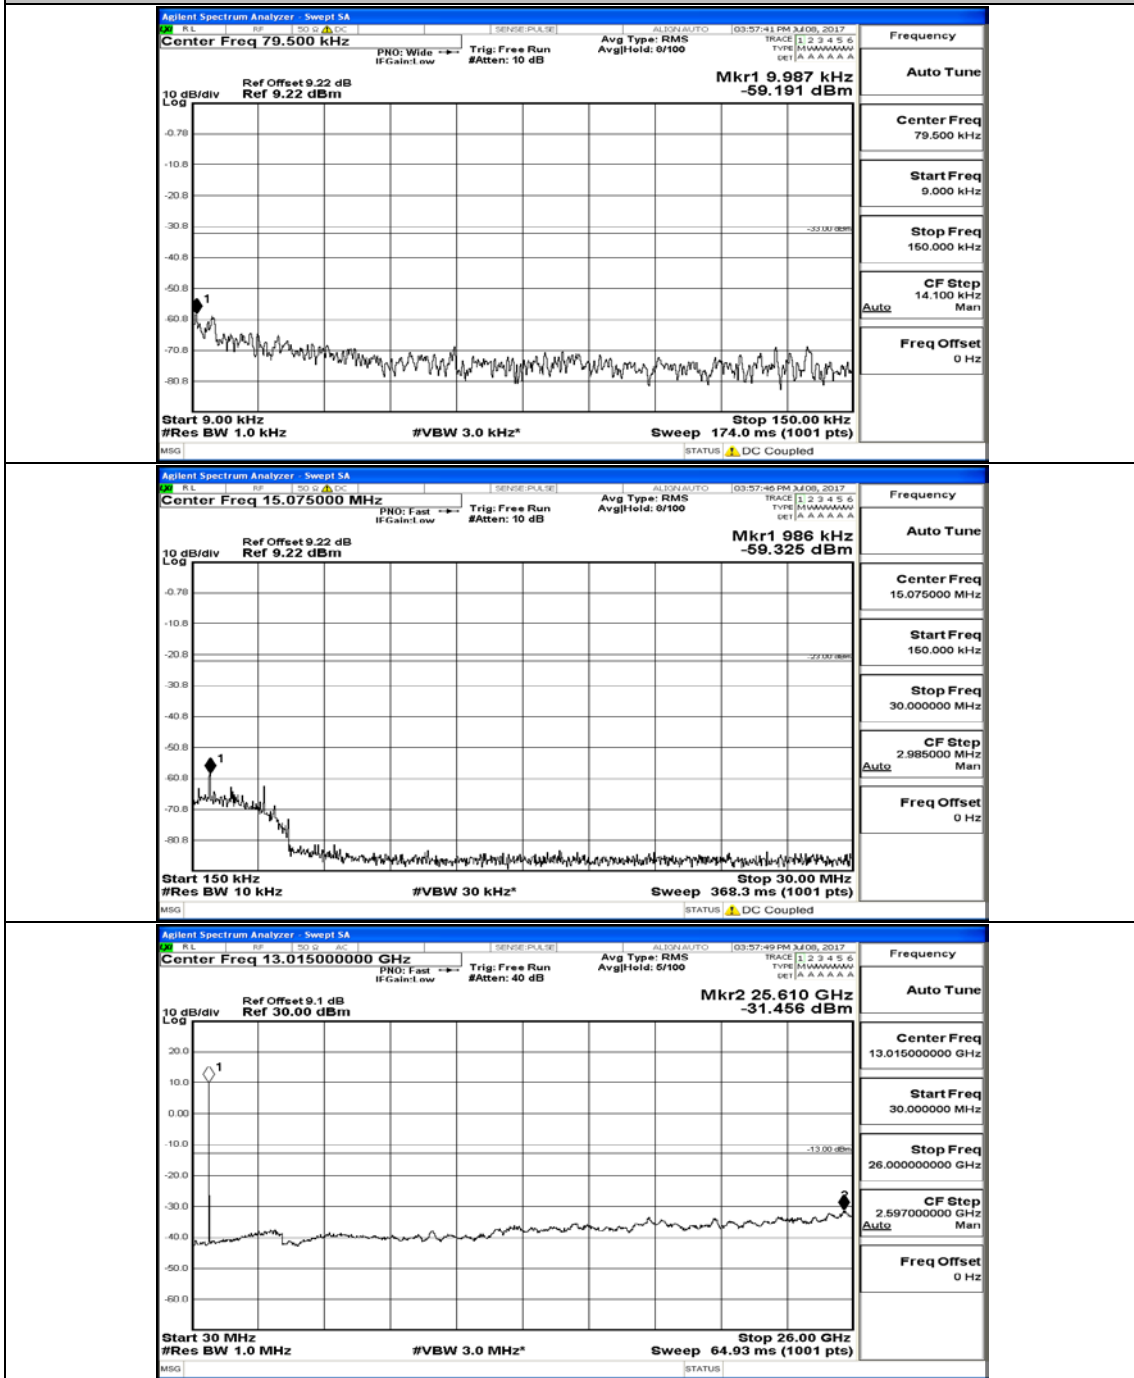

Appendix D.5: Conducted Spurious Emission

Test Graphs

Channel Bandwidth: 5 MHz

(Channel Bandwidth: 5 MHz)_LCH_QPSK_1RB#0

(Channel Bandwidth: 5 MHz)_MCH_QPSK_1RB#0

(Channel Bandwidth: 5 MHz)_HCH_QPSK_1RB#0

(Channel Bandwidth: 5 MHz)_LCH_16QAM_1RB#0

(Channel Bandwidth: 5 MHz)_MCH_16QAM_1RB#0

(Channel Bandwidth: 5 MHz)_HCH_16QAM_1RB#0

Channel Bandwidth: 10 MHz

Channel Bandwidth: 10 MHz_MCH_QPSK_1RB#0

Channel Bandwidth: 10 MHz_HCH_QPSK_1RB#0

Channel Bandwidth: 10 MHz_LCH_16QAM_1RB#0

Channel Bandwidth: 10 MHz_MCH_16QAM_1RB#0

Channel Bandwidth: 10 MHz_HCH_16QAM_1RB#0