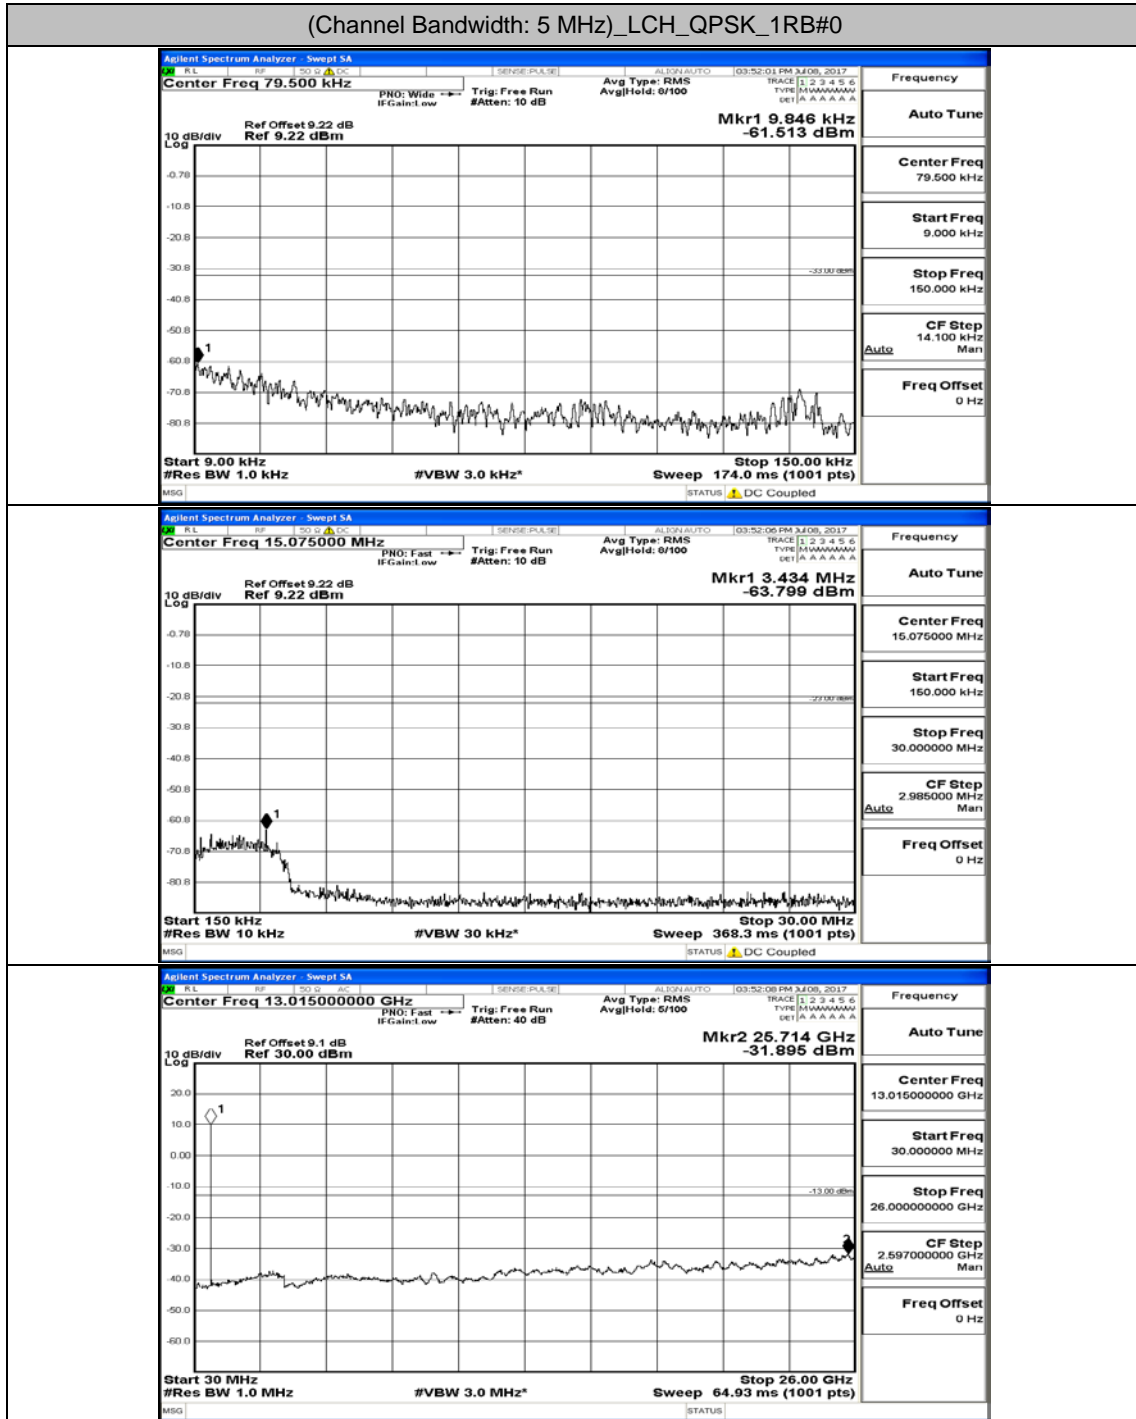

Appendix D.5: Conducted Spurious Emission

Test Graphs

Channel Bandwidth: 5 MHz

(Channel Bandwidth: 5 MHz)_LCH_QPSK_1RB#0

(Channel Bandwidth: 5 MHz)_MCH_QPSK_1RB#0

(Channel Bandwidth: 5 MHz)_HCH_QPSK_1RB#0

(Channel Bandwidth: 5 MHz)_LCH_16QAM_1RB#0

(Channel Bandwidth: 5 MHz)_MCH_16QAM_1RB#0

(Channel Bandwidth: 5 MHz)_HCH_16QAM_1RB#0

Channel Bandwidth: 10 MHz

Channel Bandwidth: 10 MHz_MCH_QPSK_1RB#0

Channel Bandwidth: 10 MHz_HCH_QPSK_1RB#0

Channel Bandwidth: 10 MHz_LCH_16QAM_1RB#0