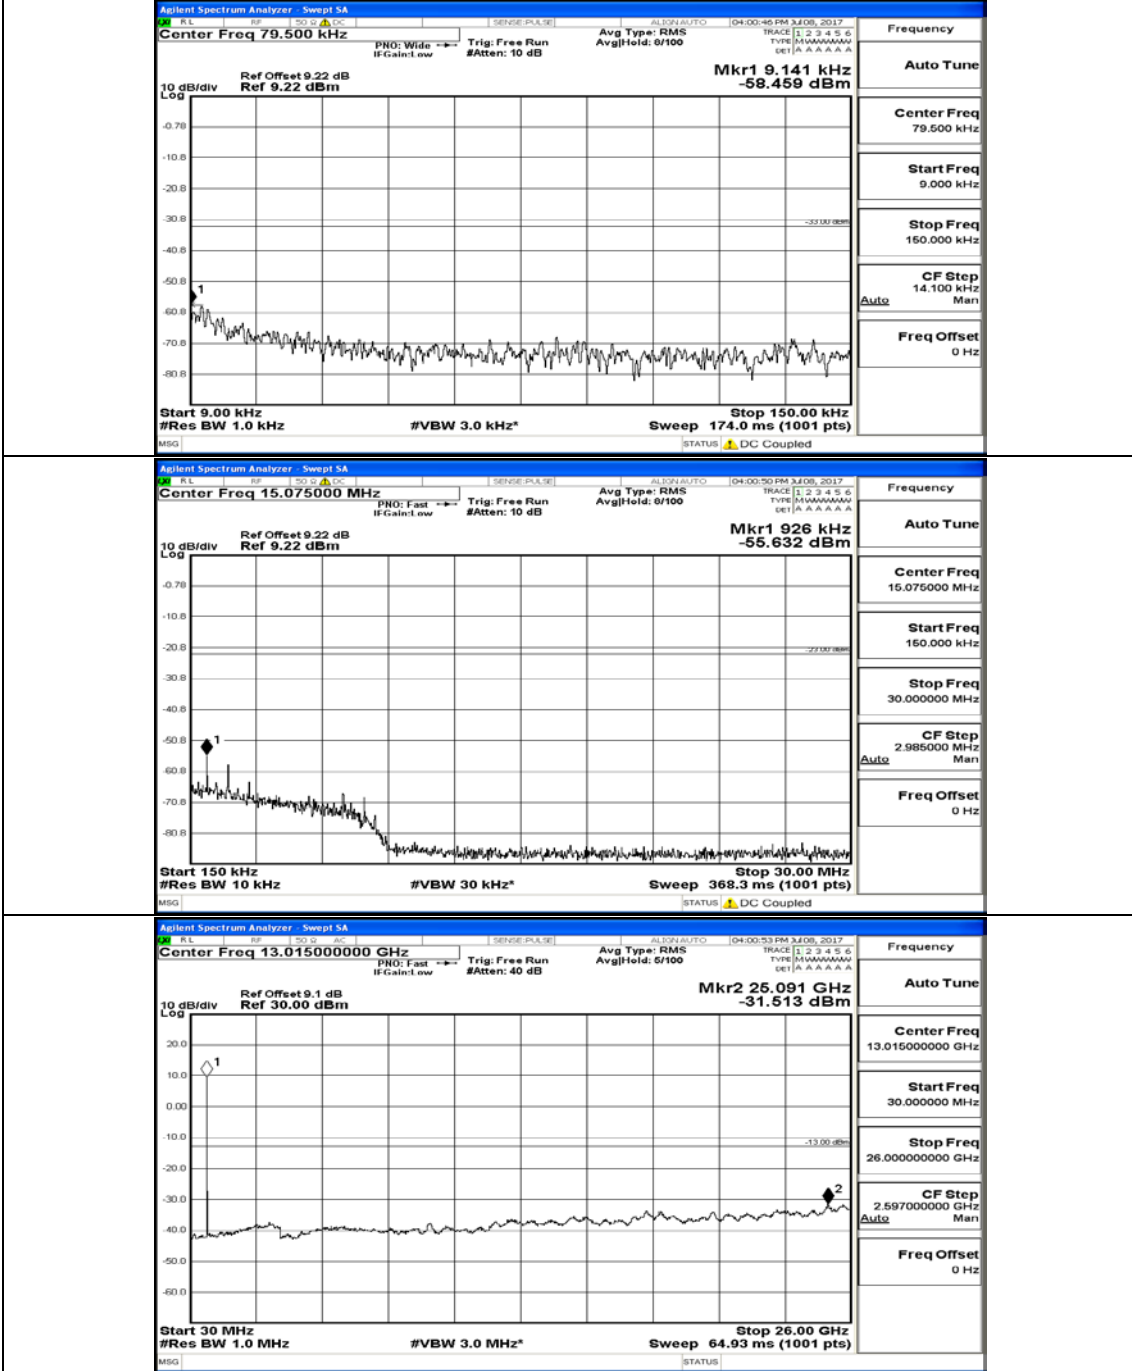

Appendix D.5: Conducted Spurious Emission

Test Graphs

Channel Bandwidth: 5 MHz

(Channel Bandwidth: 5 MHz)_LCH_QPSK_1RB#0

(Channel Bandwidth: 5 MHz)_MCH_QPSK_1RB#0

(Channel Bandwidth: 5 MHz)_HCH_QPSK_1RB#0

(Channel Bandwidth: 5 MHz)_LCH_16QAM_1RB#0

(Channel Bandwidth: 5 MHz)_MCH_16QAM_1RB#0

(Channel Bandwidth: 5 MHz)_HCH_16QAM_1RB#0

Channel Bandwidth: 10 MHz

Channel Bandwidth: 10 MHz_MCH_QPSK_1RB#0

Channel Bandwidth: 10 MHz_HCH_QPSK_1RB#0

Channel Bandwidth: 10 MHz_LCH_16QAM_1RB#0

Channel Bandwidth: 10 MHz_MCH_16QAM_1RB#0

Channel Bandwidth: 10 MHz_HCH_16QAM_1RB#0