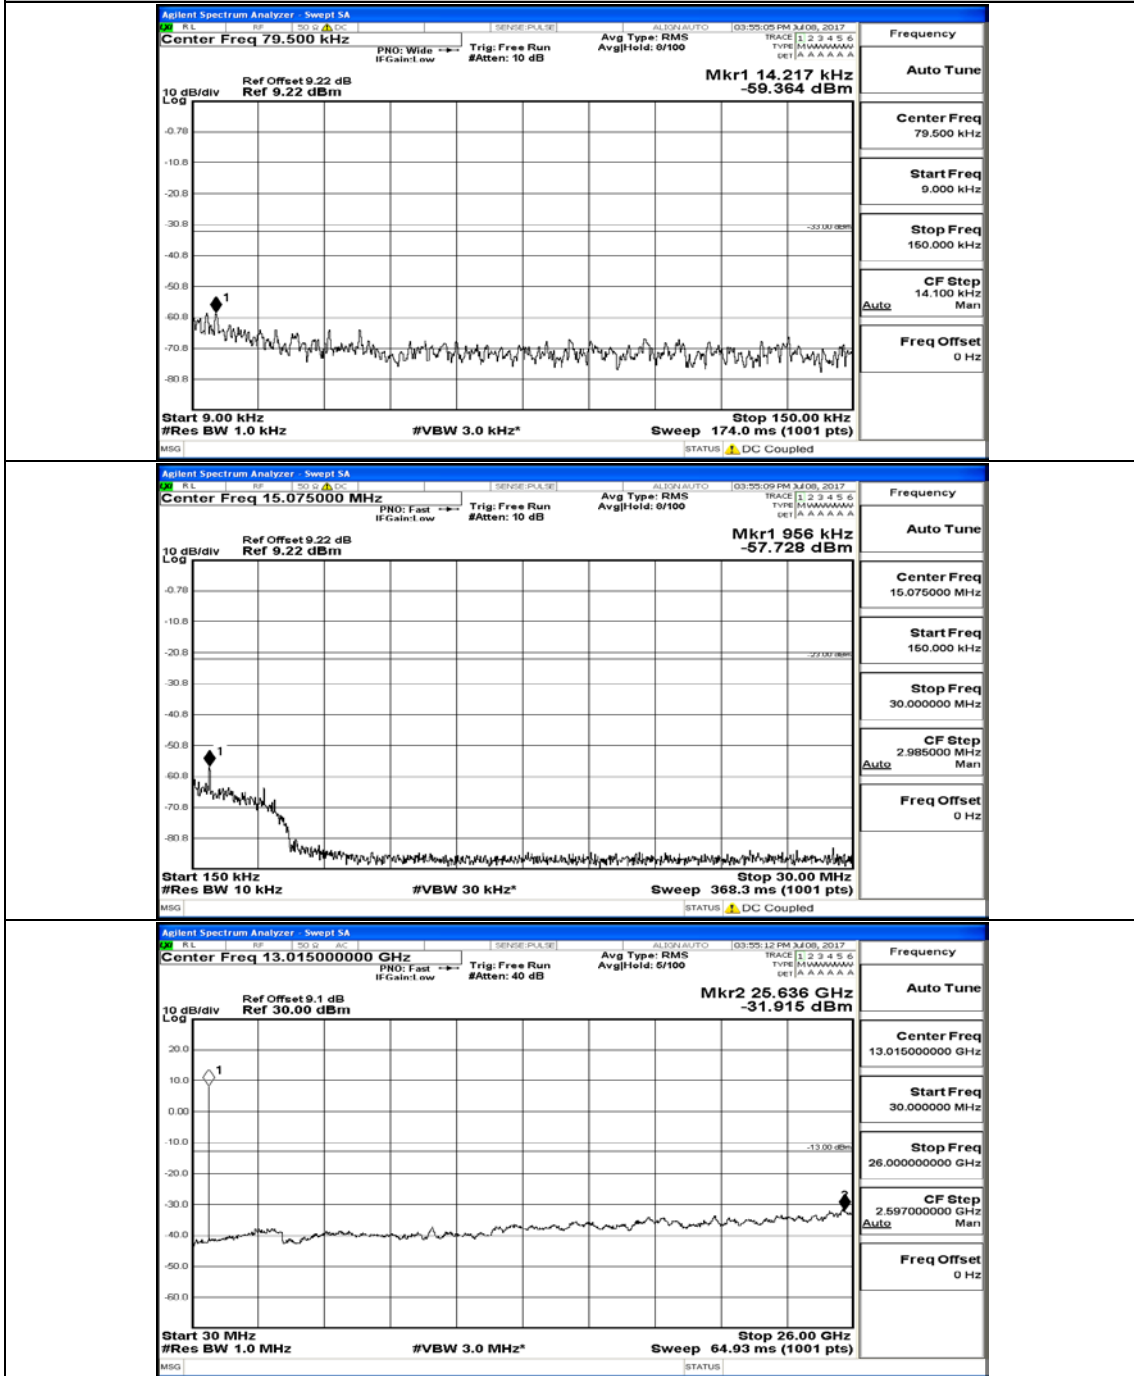

Appendix D.5: Conducted Spurious Emission

Test Graphs

Channel Bandwidth: 5 MHz

(Channel Bandwidth: 5 MHz)_LCH_QPSK_1RB#0

(Channel Bandwidth: 5 MHz)_MCH_QPSK_1RB#0

(Channel Bandwidth: 5 MHz)_HCH_QPSK_1RB#0

(Channel Bandwidth: 5 MHz)_LCH_16QAM_1RB#0

(Channel Bandwidth: 5 MHz)_MCH_16QAM_1RB#0

(Channel Bandwidth: 5 MHz)_HCH_16QAM_1RB#0

Channel Bandwidth: 10 MHz

Channel Bandwidth: 10 MHz_MCH_QPSK_1RB#0

Channel Bandwidth: 10 MHz_HCH_QPSK_1RB#0

Channel Bandwidth: 10 MHz_LCH_16QAM_1RB#0

Channel Bandwidth: 10 MHz_MCH_16QAM_1RB#0

Channel Bandwidth: 10 MHz_HCH_16QAM_1RB#0