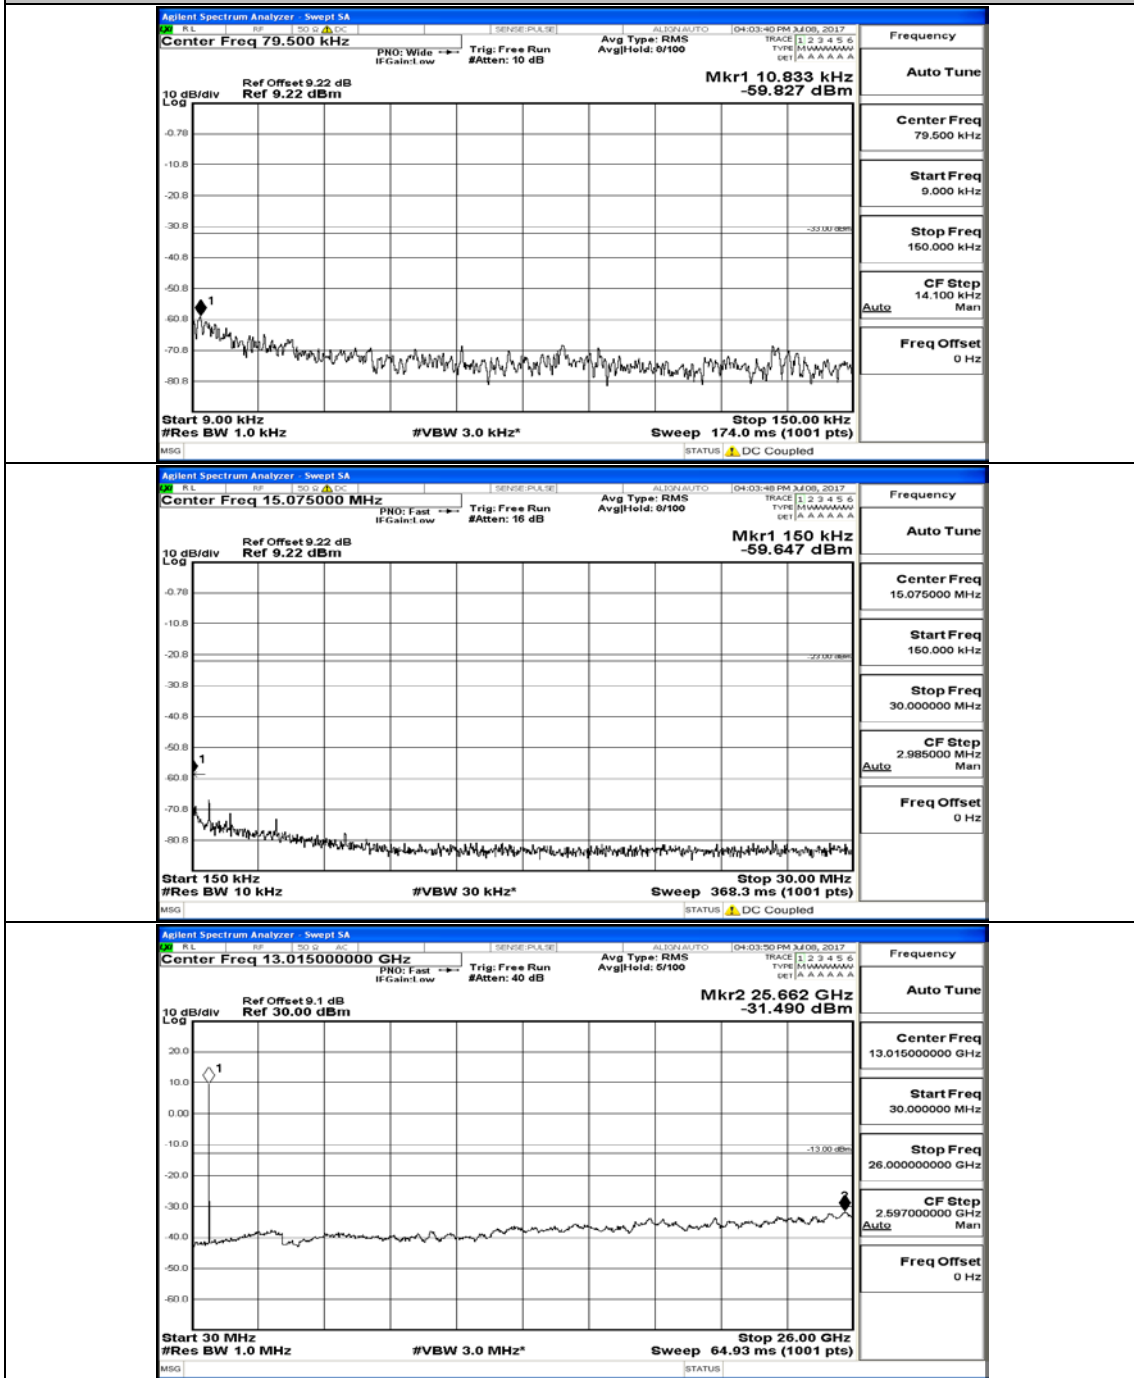

Appendix D.5: Conducted Spurious Emission

Test Graphs

Channel Bandwidth: 5 MHz

(Channel Bandwidth: 5 MHz)_LCH_QPSK_1RB#0

(Channel Bandwidth: 5 MHz)_MCH_QPSK_1RB#0

(Channel Bandwidth: 5 MHz)_HCH_QPSK_1RB#0

(Channel Bandwidth: 5 MHz)_LCH_16QAM_1RB#0

(Channel Bandwidth: 5 MHz)_MCH_16QAM_1RB#0

(Channel Bandwidth: 5 MHz)_HCH_16QAM_1RB#0

Channel Bandwidth: 10 MHz

Channel Bandwidth: 10 MHz_MCH_QPSK_1RB#0

Channel Bandwidth: 10 MHz_HCH_QPSK_1RB#0

Channel Bandwidth: 10 MHz_LCH_16QAM_1RB#0

Channel Bandwidth: 10 MHz_MCH_16QAM_1RB#0

Channel Bandwidth: 10 MHz_HCH_16QAM_1RB#0