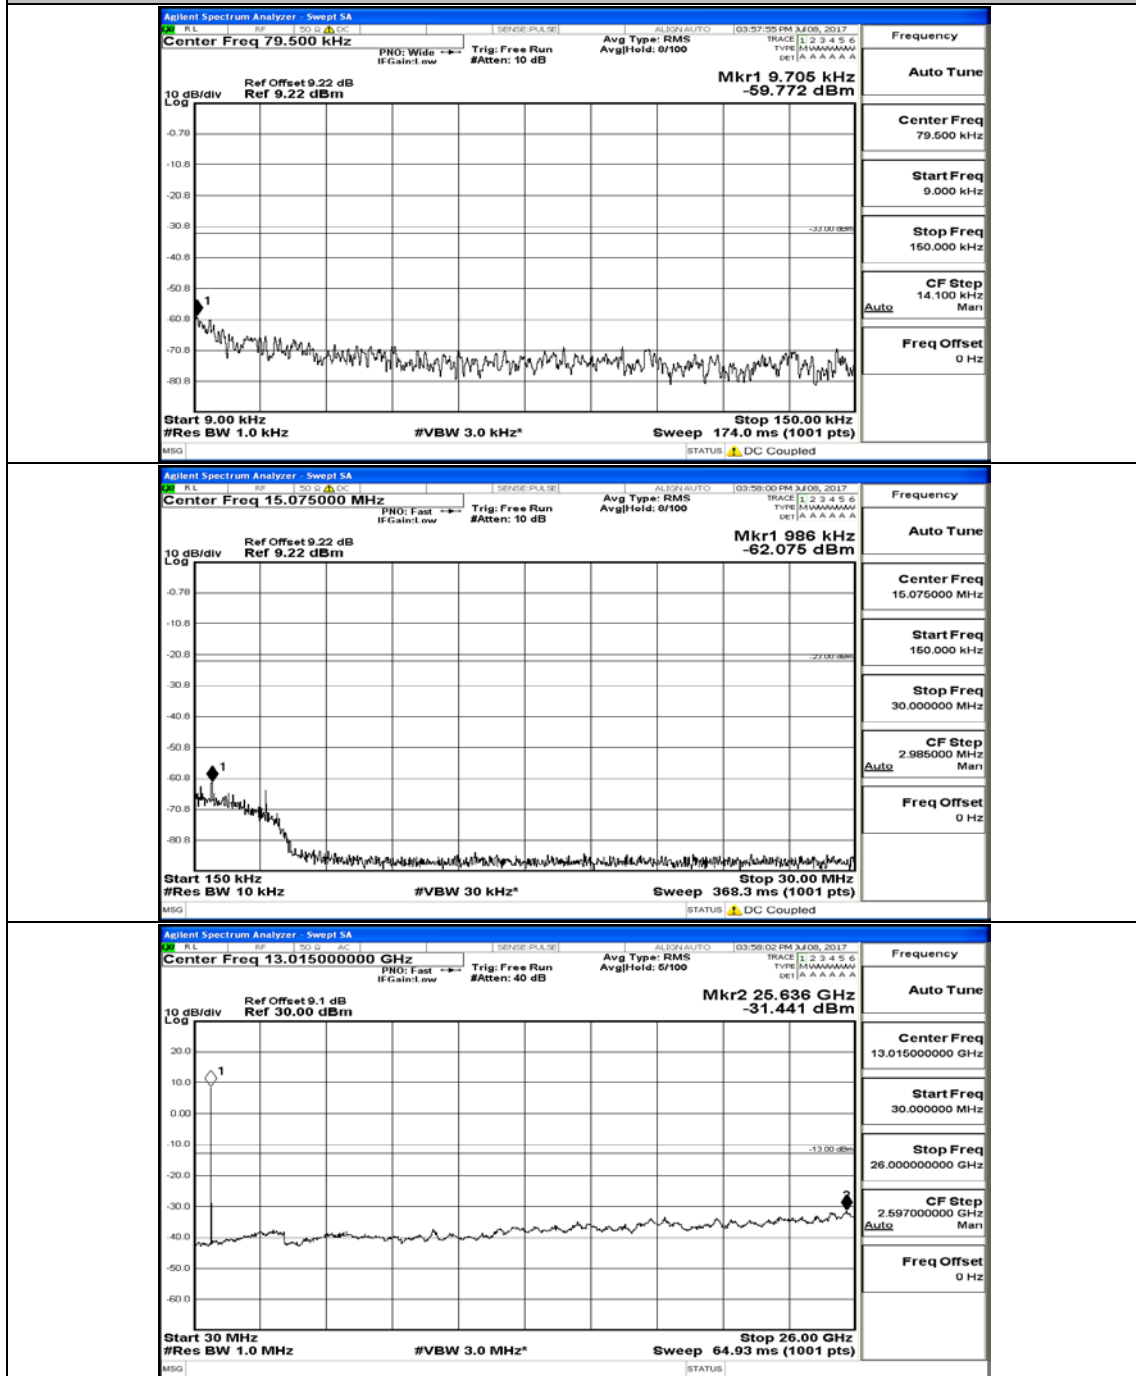

Appendix D.5: Conducted Spurious Emission

Test Graphs

Channel Bandwidth: 5 MHz

(Channel Bandwidth: 5 MHz)_LCH_QPSK_1RB#0

(Channel Bandwidth: 5 MHz)_MCH_QPSK_1RB#0

(Channel Bandwidth: 5 MHz)_HCH_QPSK_1RB#0

(Channel Bandwidth: 5 MHz)_LCH_16QAM_1RB#0

(Channel Bandwidth: 5 MHz)_MCH_16QAM_1RB#0

(Channel Bandwidth: 5 MHz)_HCH_16QAM_1RB#0

Channel Bandwidth: 10 MHz

Channel Bandwidth: 10 MHz_MCH_QPSK_1RB#0

Channel Bandwidth: 10 MHz_HCH_QPSK_1RB#0

Channel Bandwidth: 10 MHz_LCH_16QAM_1RB#0