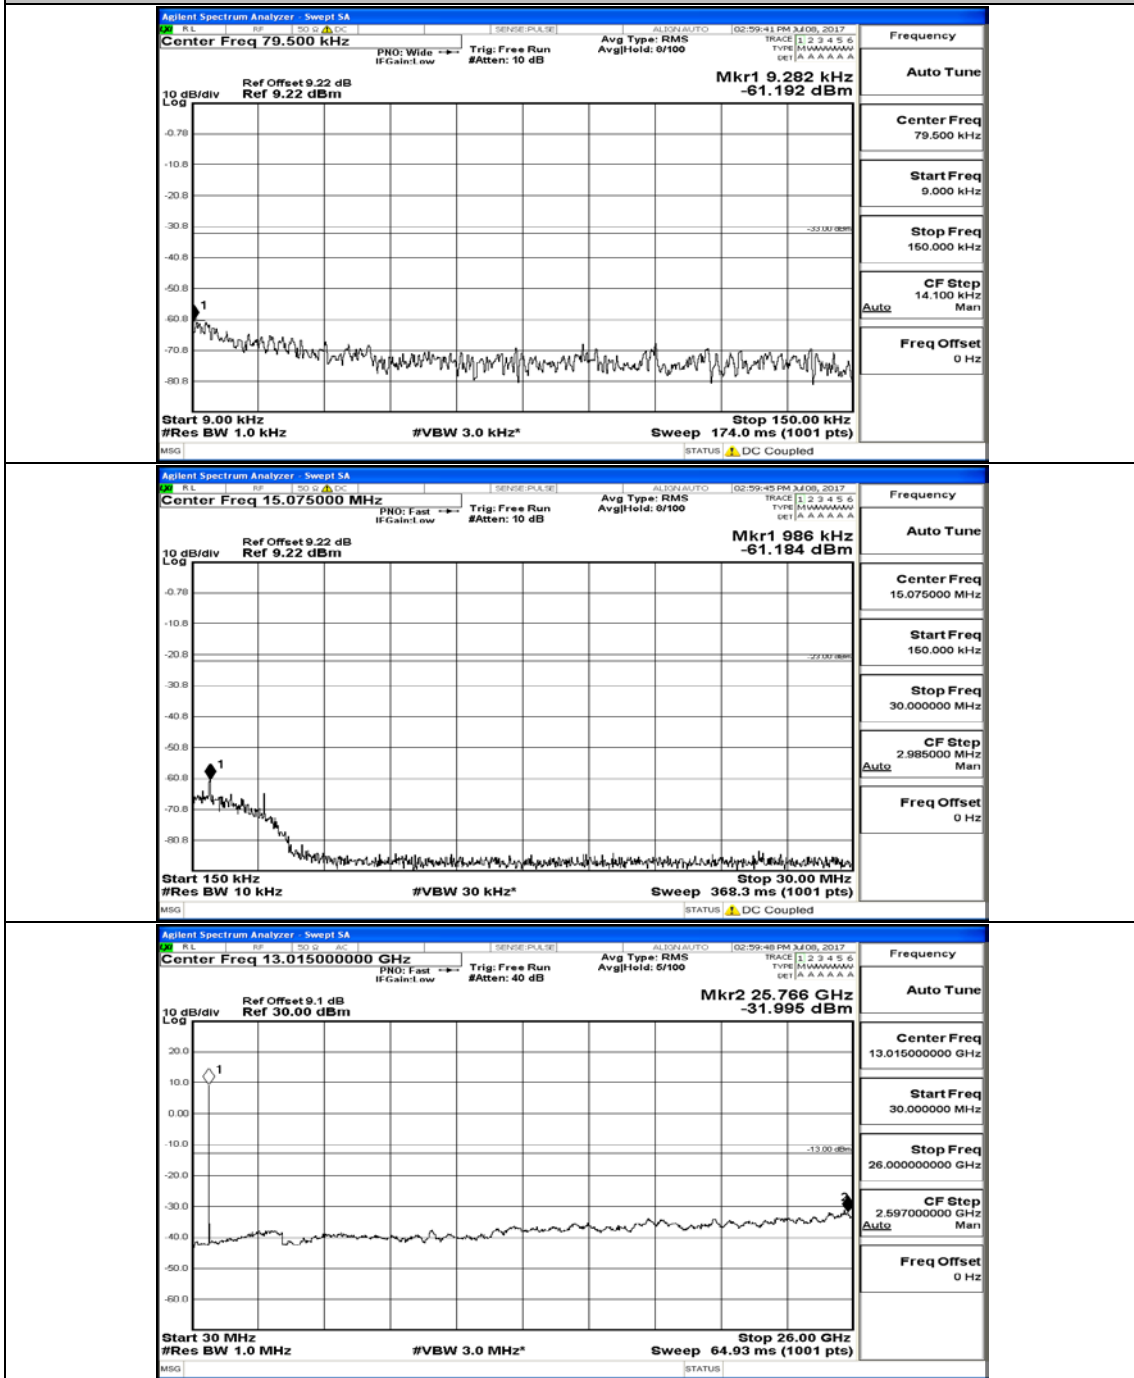

Appendix C.5: Conducted Spurious Emission

Test Graphs

Channel Bandwidth: 1.4 MHz

(Channel Bandwidth: 1.4 MHz)_LCH_QPSK_1RB#0

(Channel Bandwidth: 1.4 MHz)_MCH_QPSK_1RB#0

(Channel Bandwidth: 1.4 MHz)_HCH_QPSK_1RB#0

(Channel Bandwidth: 3 MHz)_HCH_QPSK_1RB#0

(Channel Bandwidth: 3 MHz)_LCH_16QAM_1RB#0

(Channel Bandwidth: 3 MHz)_MCH_16QAM_1RB#0

(Channel Bandwidth: 3 MHz)_HCH_16QAM_1RB#0

Channel Bandwidth: 5 MHz

(Channel Bandwidth: 5 MHz)_MCH_QPSK_1RB#0

(Channel Bandwidth: 5 MHz)_HCH_QPSK_1RB#0

(Channel Bandwidth: 5 MHz)_LCH_16QAM_1RB#0

(Channel Bandwidth: 5 MHz)_MCH_16QAM_1RB#0

(Channel Bandwidth: 5 MHz)_HCH_16QAM_1RB#0

Channel Bandwidth: 10 MHz

Channel Bandwidth: 10 MHz_MCH_QPSK_1RB#0

Channel Bandwidth: 10 MHz_HCH_QPSK_1RB#0

Channel Bandwidth: 10 MHz_LCH_16QAM_1RB#0

Channel Bandwidth: 10 MHz_MCH_16QAM_1RB#0

Channel Bandwidth: 10 MHz_HCH_16QAM_1RB#0