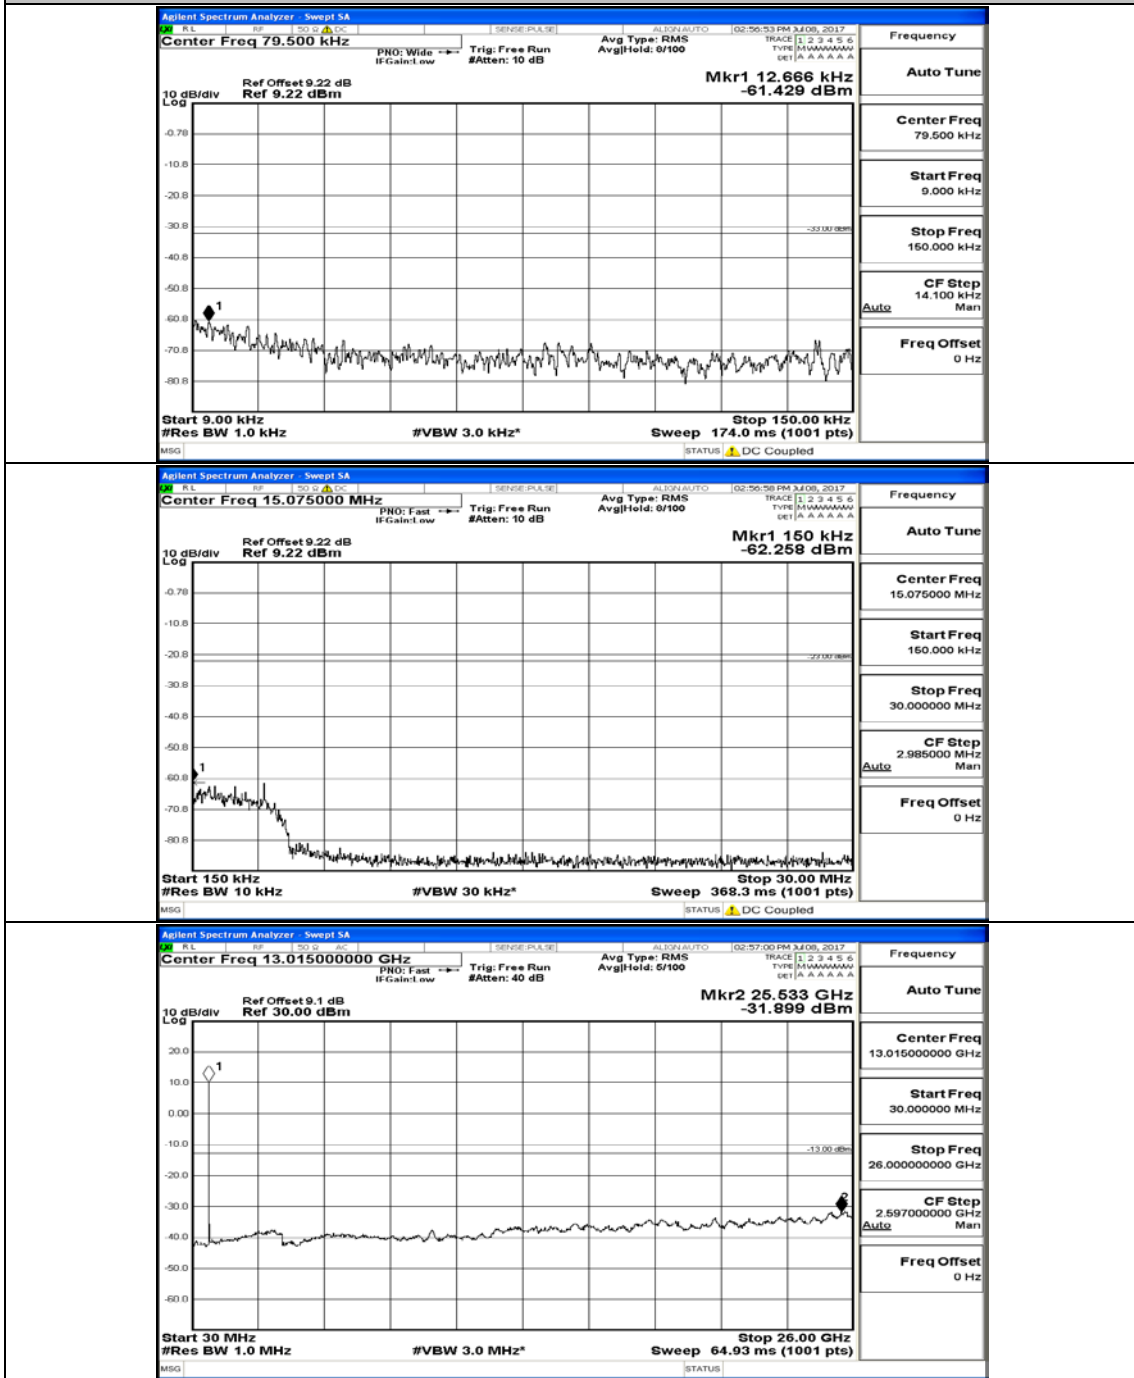

Appendix C.5: Conducted Spurious Emission

Test Graphs

Channel Bandwidth: 1.4 MHz

(Channel Bandwidth: 1.4 MHz)_LCH_QPSK_1RB#0

(Channel Bandwidth: 1.4 MHz)_MCH_QPSK_1RB#0

(Channel Bandwidth: 1.4 MHz)_HCH_QPSK_1RB#0

(Channel Bandwidth: 1.4 MHz)_LCH_16QAM_1RB#0

(Channel Bandwidth: 1.4 MHz)_MCH_16QAM_1RB#0

(Channel Bandwidth: 1.4 MHz)_HCH_16QAM_1RB#0

Channel Bandwidth: 3 MHz

(Channel Bandwidth: 3 MHz)_LCH_QPSK_1RB#0

(Channel Bandwidth: 3 MHz)_MCH_QPSK_1RB#0

(Channel Bandwidth: 3 MHz)_HCH_QPSK_1RB#0

(Channel Bandwidth: 3 MHz)_LCH_16QAM_1RB#0

(Channel Bandwidth: 3 MHz)_MCH_16QAM_1RB#0

(Channel Bandwidth: 3 MHz)_HCH_16QAM_1RB#0

Channel Bandwidth: 5 MHz

(Channel Bandwidth: 5 MHz)_MCH_QPSK_1RB#0

(Channel Bandwidth: 5 MHz)_HCH_QPSK_1RB#0

(Channel Bandwidth: 5 MHz)_LCH_16QAM_1RB#0

(Channel Bandwidth: 5 MHz)_MCH_16QAM_1RB#0

(Channel Bandwidth: 5 MHz)_HCH_16QAM_1RB#0

Channel Bandwidth: 10 MHz

Channel Bandwidth: 10 MHz_MCH_QPSK_1RB#0