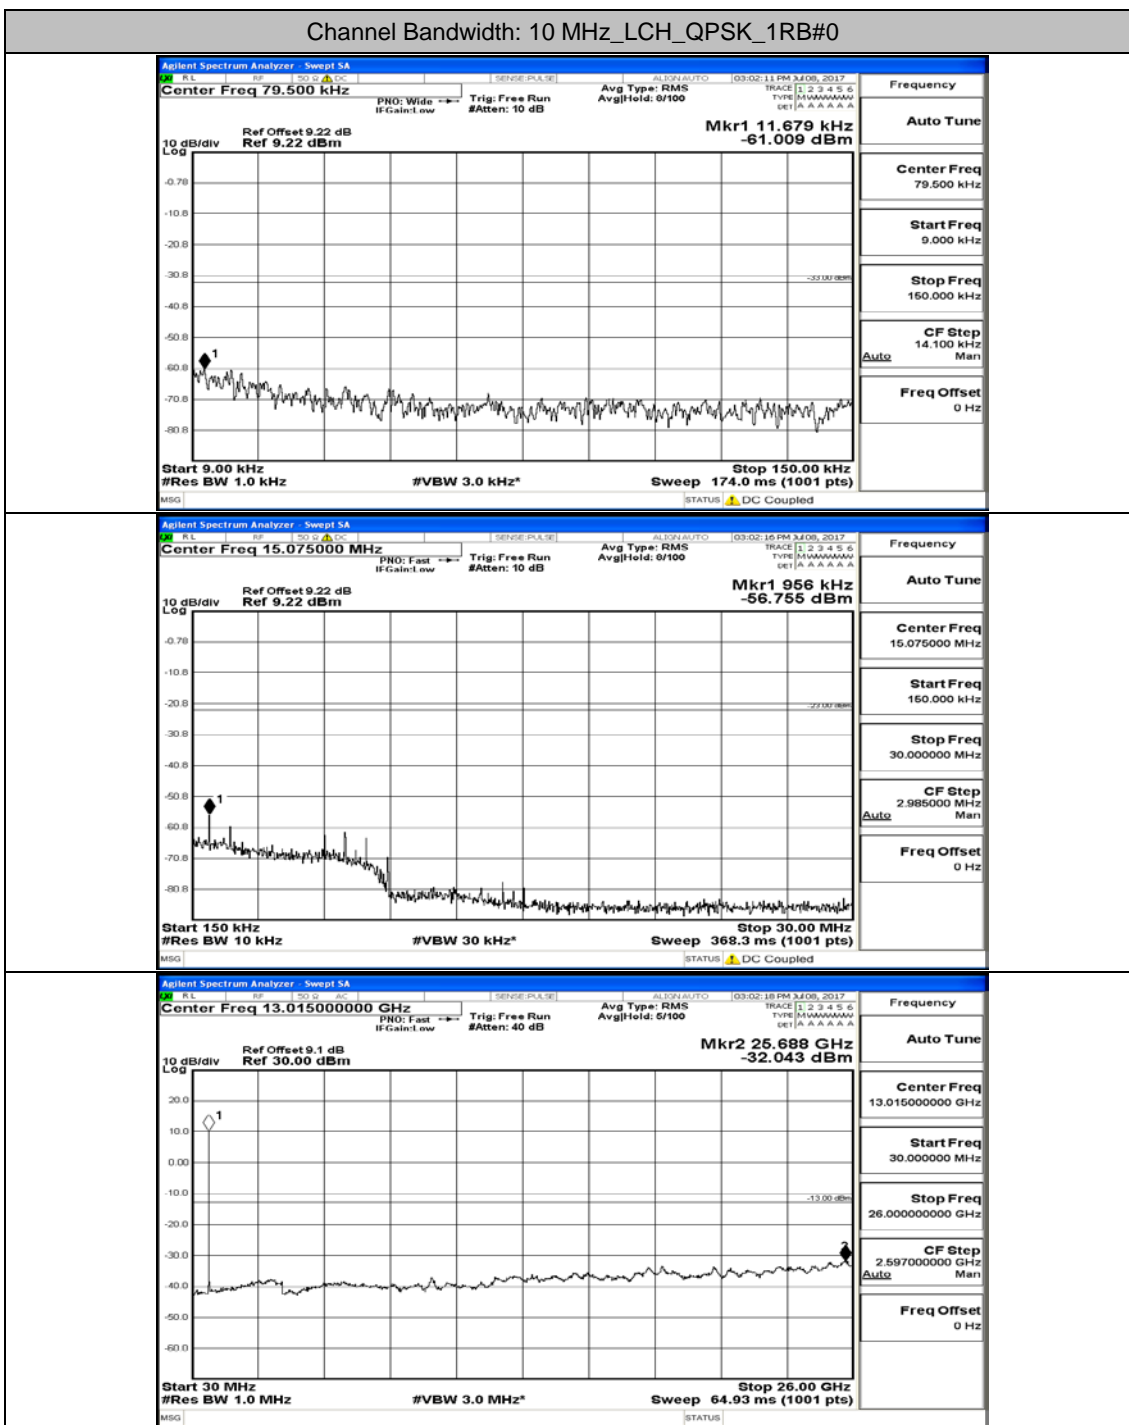

Appendix C.5: Conducted Spurious Emission

Test Graphs

Channel Bandwidth: 1.4 MHz

(Channel Bandwidth: 1.4 MHz)_LCH_QPSK_1RB#0

(Channel Bandwidth: 1.4 MHz)_MCH_QPSK_1RB#0

(Channel Bandwidth: 1.4 MHz)_HCH_QPSK_1RB#0

(Channel Bandwidth: 3 MHz)_HCH_QPSK_1RB#0

(Channel Bandwidth: 3 MHz)_LCH_16QAM_1RB#0

(Channel Bandwidth: 3 MHz)_MCH_16QAM_1RB#0

(Channel Bandwidth: 3 MHz)_HCH_16QAM_1RB#0

Channel Bandwidth: 5 MHz

(Channel Bandwidth: 5 MHz)_MCH_QPSK_1RB#0

(Channel Bandwidth: 5 MHz)_HCH_QPSK_1RB#0

(Channel Bandwidth: 5 MHz)_LCH_16QAM_1RB#0

(Channel Bandwidth: 5 MHz)_MCH_16QAM_1RB#0

(Channel Bandwidth: 5 MHz)_HCH_16QAM_1RB#0

Channel Bandwidth: 10 MHz

Channel Bandwidth: 10 MHz_MCH_QPSK_1RB#0

Channel Bandwidth: 10 MHz_HCH_QPSK_1RB#0

Channel Bandwidth: 10 MHz_LCH_16QAM_1RB#0

Channel Bandwidth: 10 MHz_MCH_16QAM_1RB#0

Channel Bandwidth: 10 MHz_HCH_16QAM_1RB#0