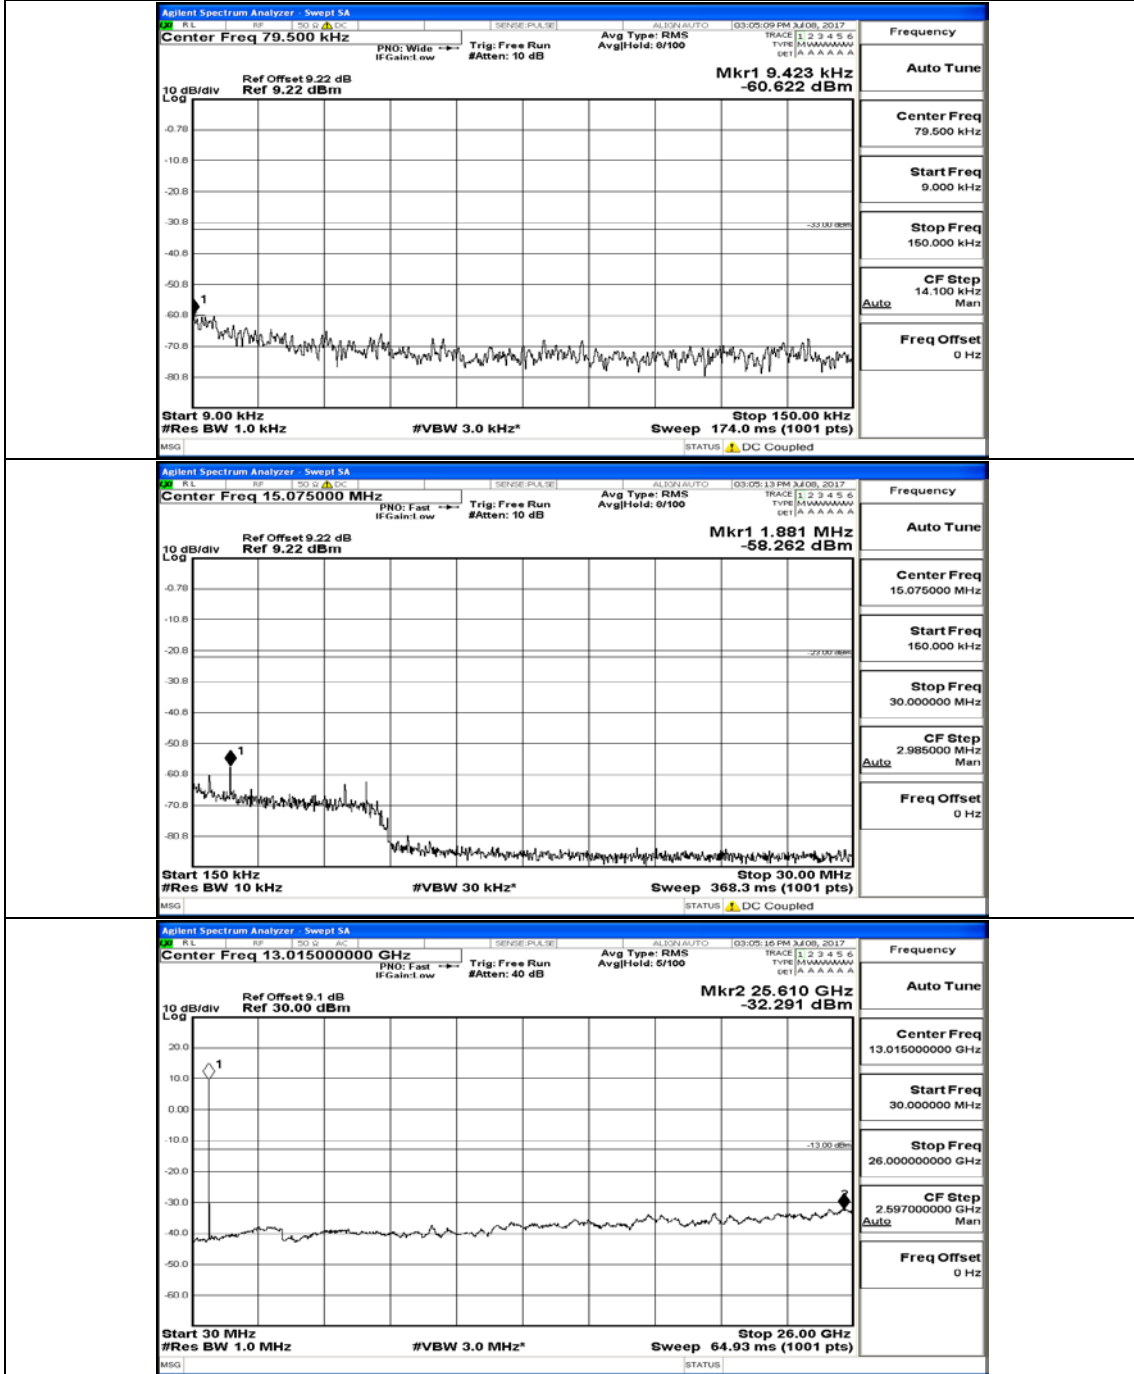

Appendix C.5: Conducted Spurious Emission

Test Graphs

Channel Bandwidth: 1.4 MHz

(Channel Bandwidth: 1.4 MHz)_LCH_QPSK_1RB#0

(Channel Bandwidth: 1.4 MHz)_MCH_QPSK_1RB#0

(Channel Bandwidth: 1.4 MHz)_HCH_QPSK_1RB#0

(Channel Bandwidth: 5 MHz)_HCH_QPSK_1RB#0

(Channel Bandwidth: 5 MHz)_LCH_16QAM_1RB#0

(Channel Bandwidth: 5 MHz)_MCH_16QAM_1RB#0

(Channel Bandwidth: 5 MHz)_HCH_16QAM_1RB#0

Channel Bandwidth: 10 MHz

Channel Bandwidth: 10 MHz_MCH_QPSK_1RB#0

Channel Bandwidth: 10 MHz_HCH_QPSK_1RB#0

Channel Bandwidth: 10 MHz_LCH_16QAM_1RB#0

Channel Bandwidth: 10 MHz_MCH_16QAM_1RB#0

Channel Bandwidth: 10 MHz_HCH_16QAM_1RB#0