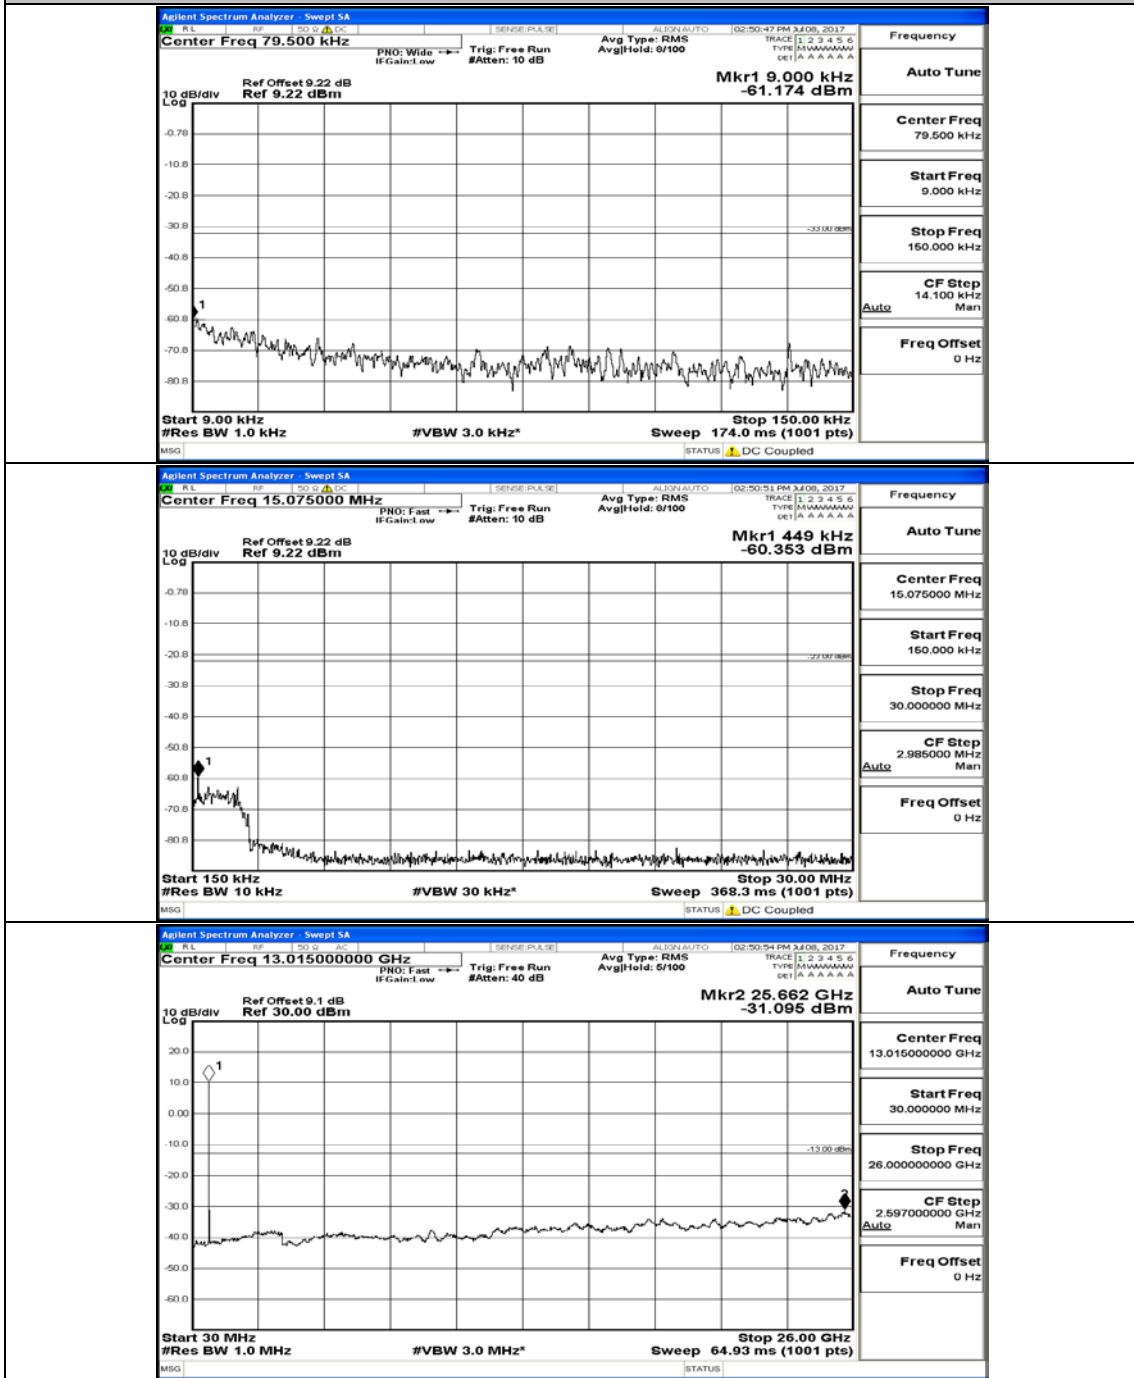

Appendix C.5: Conducted Spurious Emission

Test Graphs

Channel Bandwidth: 1.4 MHz

(Channel Bandwidth: 1.4 MHz)_LCH_QPSK_1RB#0

(Channel Bandwidth: 1.4 MHz)_MCH_QPSK_1RB#0

(Channel Bandwidth: 1.4 MHz)_HCH_QPSK_1RB#0

(Channel Bandwidth: 1.4 MHz)_LCH_16QAM_1RB#0

(Channel Bandwidth: 1.4 MHz)_MCH_16QAM_1RB#0

(Channel Bandwidth: 1.4 MHz)_HCH_16QAM_1RB#0

Channel Bandwidth: 3 MHz

(Channel Bandwidth: 3 MHz)_LCH_QPSK_1RB#0

(Channel Bandwidth: 3 MHz)_MCH_QPSK_1RB#0

(Channel Bandwidth: 3 MHz)_HCH_QPSK_1RB#0

(Channel Bandwidth: 3 MHz)_LCH_16QAM_1RB#0

(Channel Bandwidth: 3 MHz)_MCH_16QAM_1RB#0

(Channel Bandwidth: 3 MHz)_HCH_16QAM_1RB#0

Channel Bandwidth: 5 MHz

(Channel Bandwidth: 5 MHz)_MCH_QPSK_1RB#0