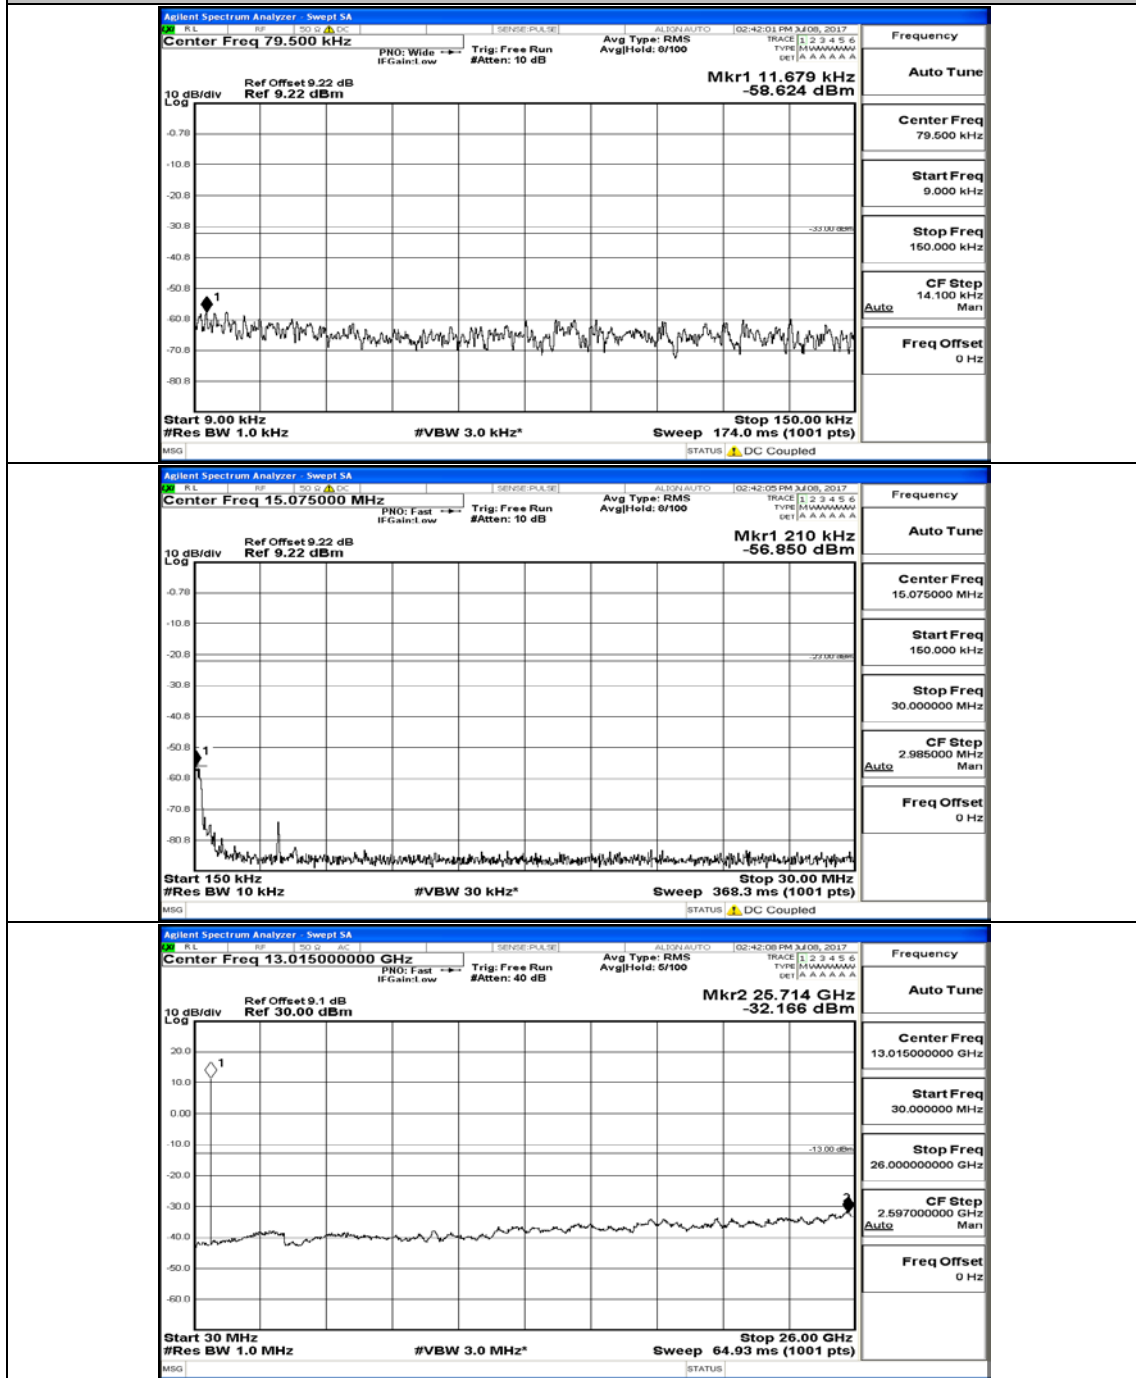

Appendix C.5: Conducted Spurious Emission

Test Graphs

Channel Bandwidth: 1.4 MHz

(Channel Bandwidth: 1.4 MHz)_LCH_QPSK_1RB#0

(Channel Bandwidth: 1.4 MHz)_MCH_QPSK_1RB#0

(Channel Bandwidth: 1.4 MHz)_HCH_QPSK_1RB#0

(Channel Bandwidth: 1.4 MHz)_LCH_16QAM_1RB#0

(Channel Bandwidth: 1.4 MHz)_MCH_16QAM_1RB#0

(Channel Bandwidth: 1.4 MHz)_HCH_16QAM_1RB#0

Channel Bandwidth: 3 MHz

(Channel Bandwidth: 3 MHz)_LCH_QPSK_1RB#0

(Channel Bandwidth: 3 MHz)_MCH_QPSK_1RB#0

(Channel Bandwidth: 3 MHz)_HCH_QPSK_1RB#0

(Channel Bandwidth: 3 MHz)_LCH_16QAM_1RB#0

(Channel Bandwidth: 3 MHz)_MCH_16QAM_1RB#0

(Channel Bandwidth: 3 MHz)_HCH_16QAM_1RB#0

Channel Bandwidth: 5 MHz

(Channel Bandwidth: 5 MHz)_MCH_QPSK_1RB#0