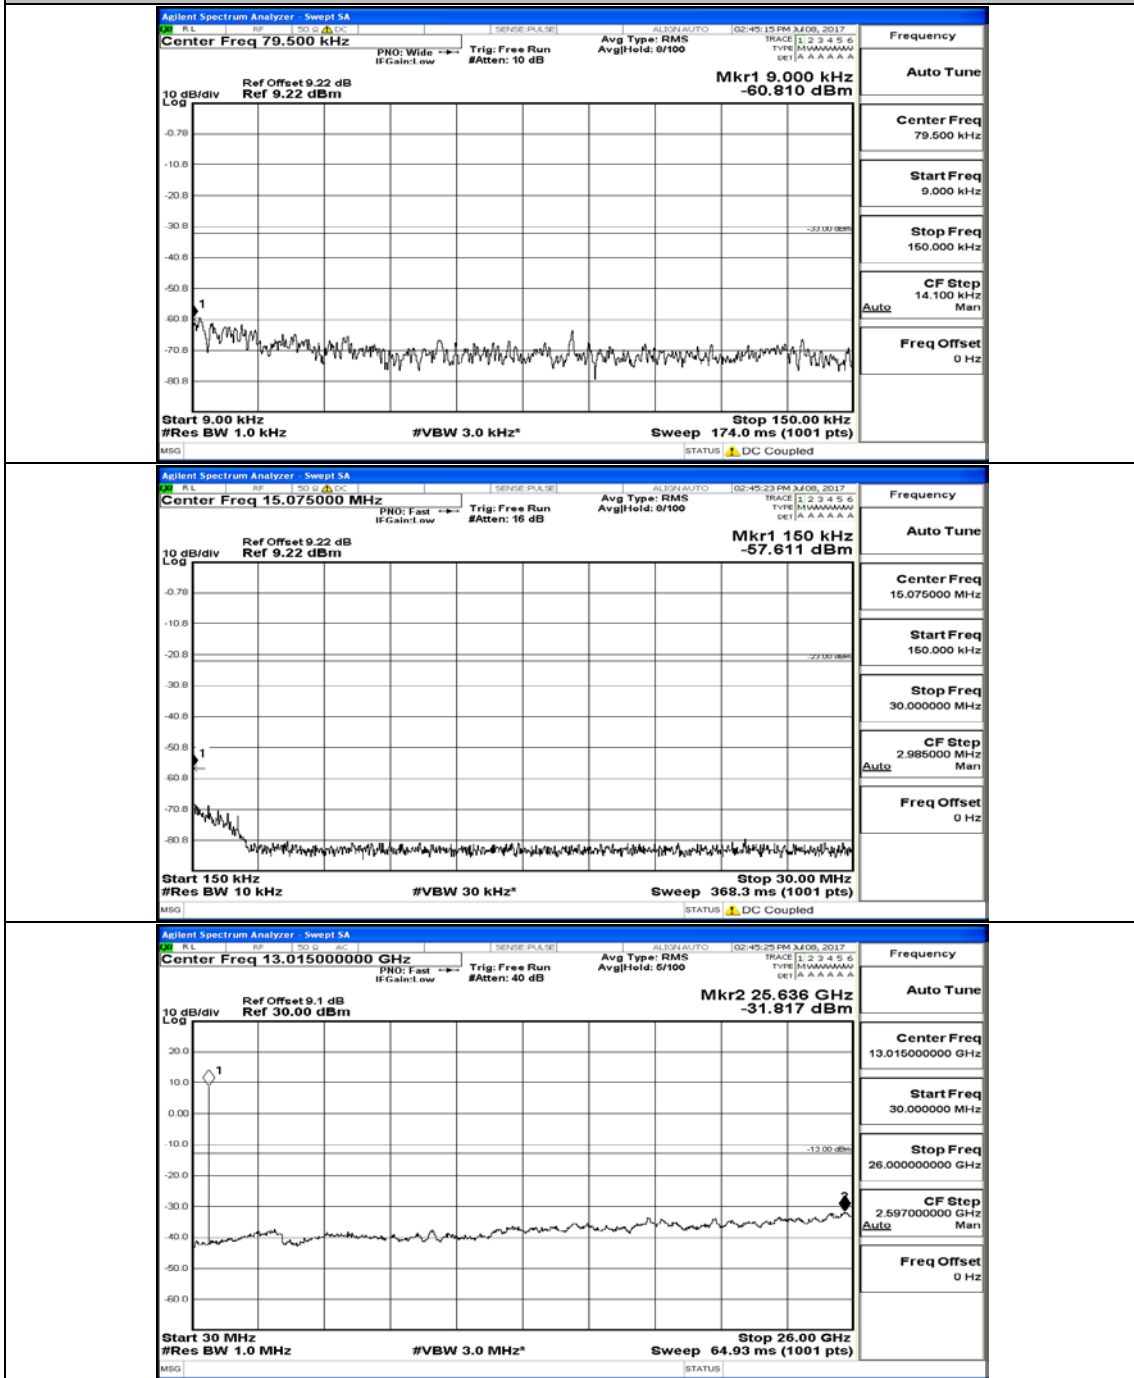

Appendix C.5: Conducted Spurious Emission

Test Graphs

Channel Bandwidth: 1.4 MHz

(Channel Bandwidth: 1.4 MHz)_LCH_QPSK_1RB#0

(Channel Bandwidth: 1.4 MHz)_MCH_QPSK_1RB#0

(Channel Bandwidth: 1.4 MHz)_HCH_QPSK_1RB#0

(Channel Bandwidth: 1.4 MHz)_LCH_16QAM_1RB#0

(Channel Bandwidth: 1.4 MHz)_MCH_16QAM_1RB#0

(Channel Bandwidth: 1.4 MHz)_HCH_16QAM_1RB#0

Channel Bandwidth: 3 MHz

(Channel Bandwidth: 3 MHz)_LCH_QPSK_1RB#0

(Channel Bandwidth: 3 MHz)_MCH_QPSK_1RB#0

(Channel Bandwidth: 3 MHz)_HCH_QPSK_1RB#0

(Channel Bandwidth: 3 MHz)_LCH_16QAM_1RB#0

(Channel Bandwidth: 3 MHz)_MCH_16QAM_1RB#0

(Channel Bandwidth: 3 MHz)_HCH_16QAM_1RB#0

Channel Bandwidth: 5 MHz

(Channel Bandwidth: 5 MHz)_MCH_QPSK_1RB#0