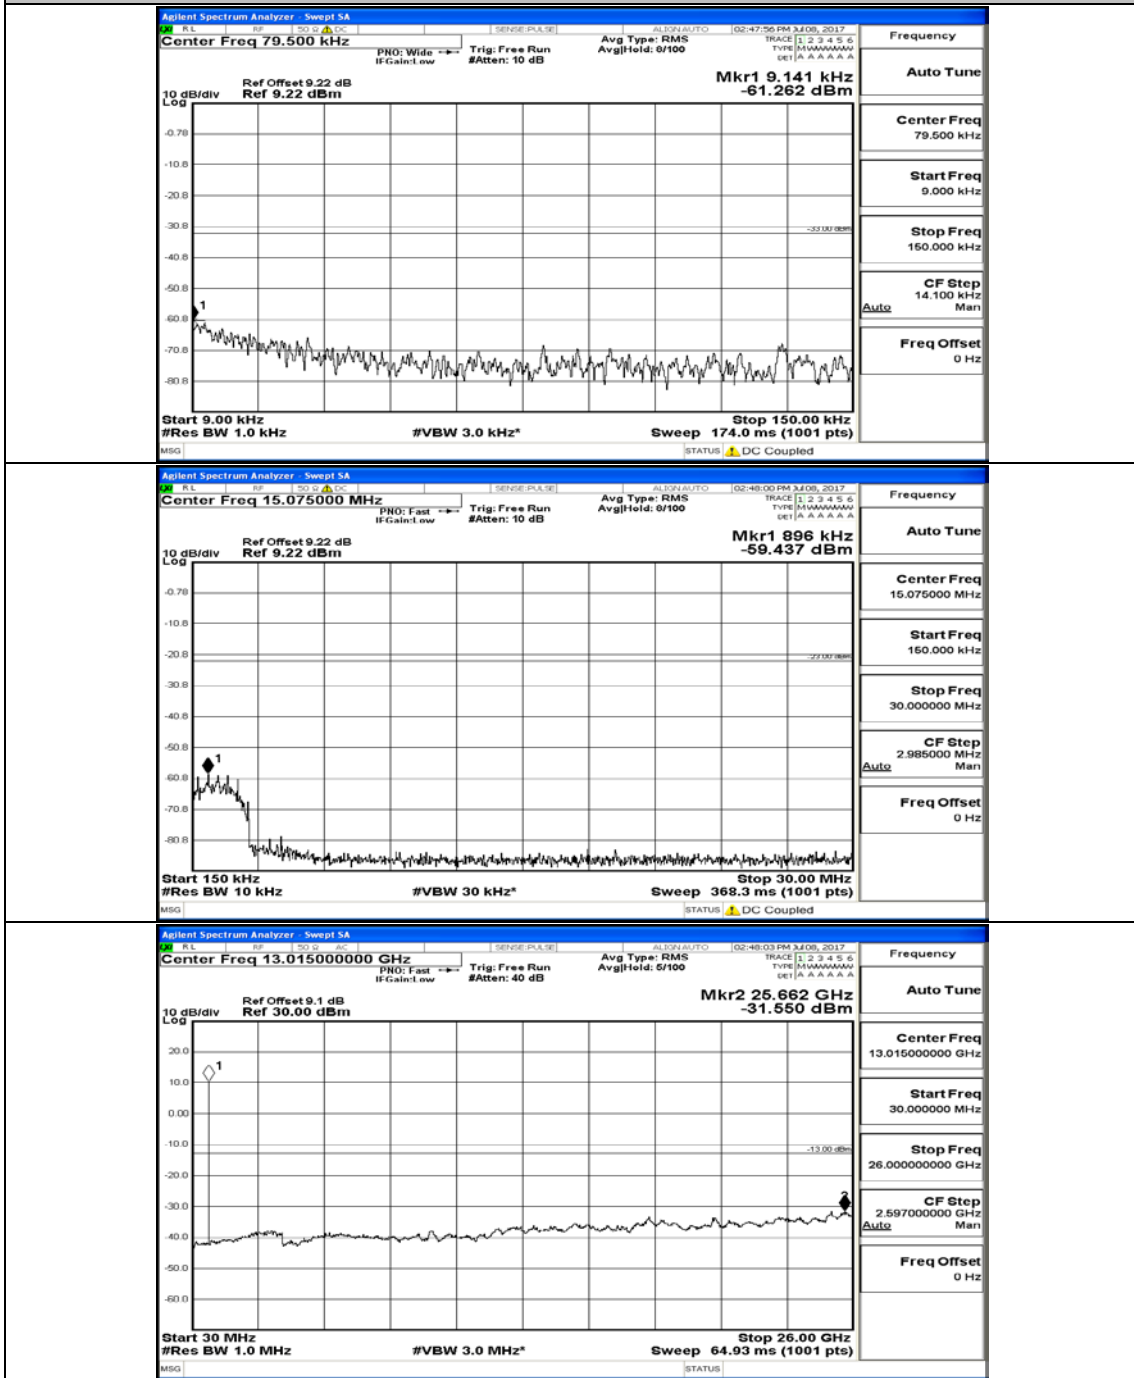

Appendix C.5: Conducted Spurious Emission

Test Graphs

Channel Bandwidth: 1.4 MHz

(Channel Bandwidth: 1.4 MHz)_LCH_QPSK_1RB#0

(Channel Bandwidth: 1.4 MHz)_MCH_QPSK_1RB#0

(Channel Bandwidth: 1.4 MHz)_HCH_QPSK_1RB#0

(Channel Bandwidth: 1.4 MHz)_LCH_16QAM_1RB#0

(Channel Bandwidth: 1.4 MHz)_MCH_16QAM_1RB#0

(Channel Bandwidth: 1.4 MHz)_HCH_16QAM_1RB#0

Channel Bandwidth: 3 MHz

(Channel Bandwidth: 3 MHz)_LCH_QPSK_1RB#0

(Channel Bandwidth: 3 MHz)_MCH_QPSK_1RB#0

(Channel Bandwidth: 3 MHz)_HCH_QPSK_1RB#0

(Channel Bandwidth: 3 MHz)_LCH_16QAM_1RB#0

(Channel Bandwidth: 3 MHz)_MCH_16QAM_1RB#0

(Channel Bandwidth: 3 MHz)_HCH_16QAM_1RB#0

Channel Bandwidth: 5 MHz

(Channel Bandwidth: 5 MHz)_MCH_QPSK_1RB#0