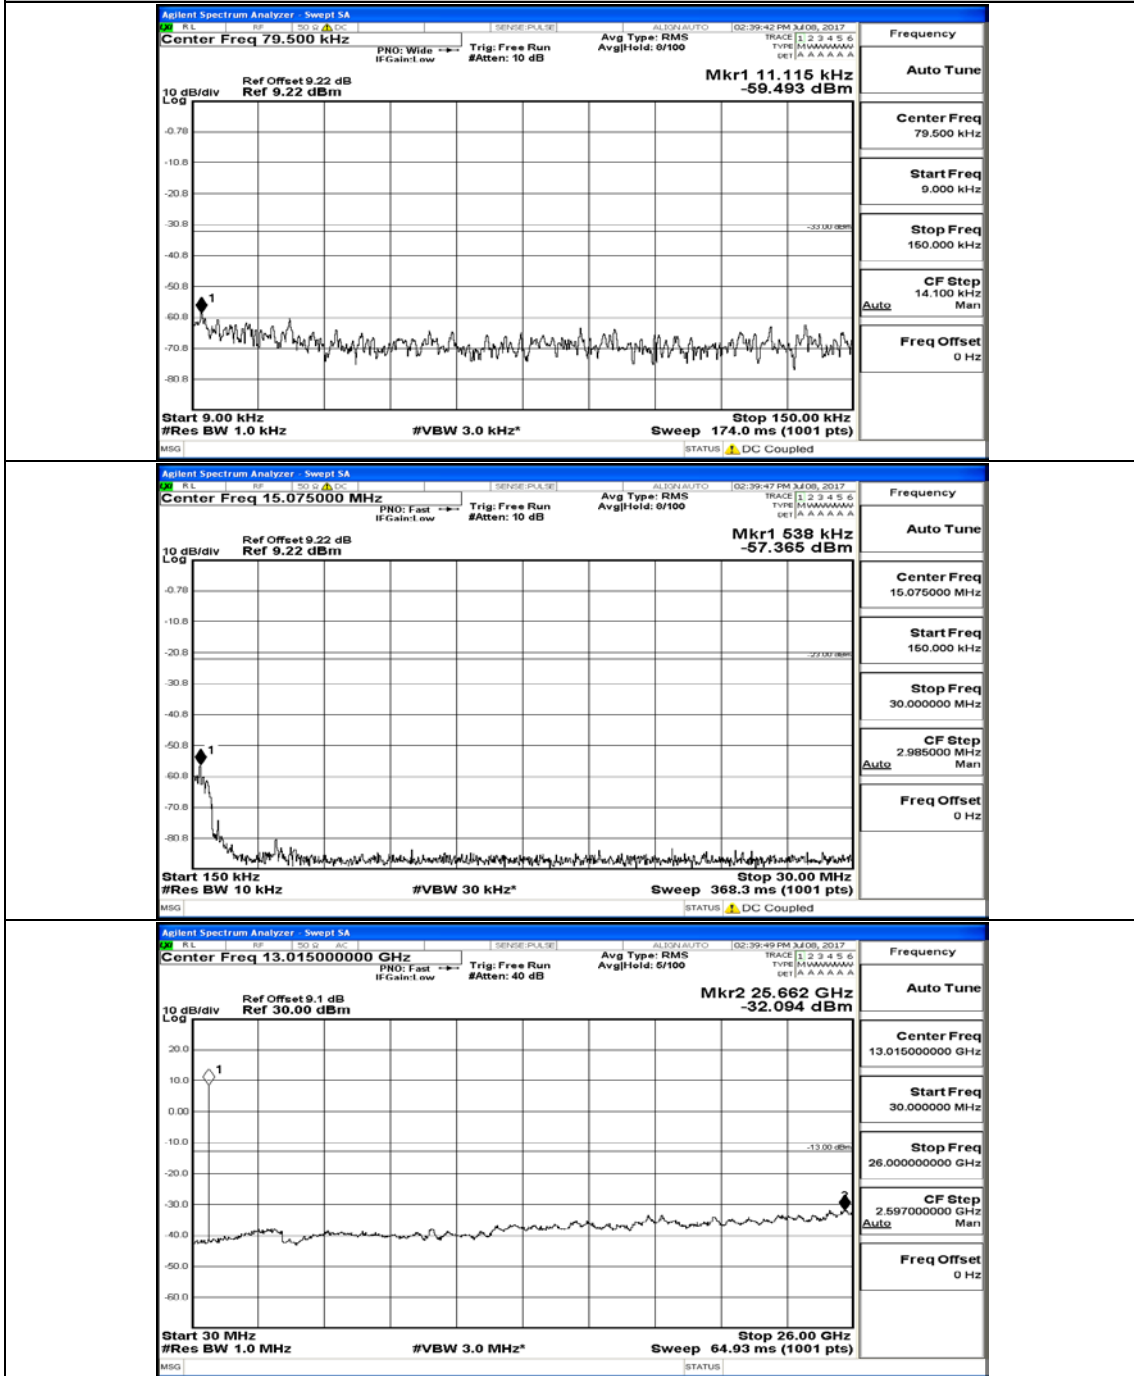

Appendix C.5: Conducted Spurious Emission

Test Graphs

Channel Bandwidth: 1.4 MHz

(Channel Bandwidth: 1.4 MHz)_LCH_QPSK_1RB#0

(Channel Bandwidth: 1.4 MHz)_MCH_QPSK_1RB#0

(Channel Bandwidth: 1.4 MHz)_HCH_QPSK_1RB#0

(Channel Bandwidth: 1.4 MHz)_LCH_16QAM_1RB#0

(Channel Bandwidth: 1.4 MHz)_MCH_16QAM_1RB#0

(Channel Bandwidth: 1.4 MHz)_HCH_16QAM_1RB#0

Channel Bandwidth: 3 MHz

(Channel Bandwidth: 3 MHz)_LCH_QPSK_1RB#0

(Channel Bandwidth: 3 MHz)_MCH_QPSK_1RB#0

(Channel Bandwidth: 3 MHz)_HCH_QPSK_1RB#0

(Channel Bandwidth: 3 MHz)_LCH_16QAM_1RB#0

(Channel Bandwidth: 3 MHz)_MCH_16QAM_1RB#0

(Channel Bandwidth: 3 MHz)_HCH_16QAM_1RB#0

Channel Bandwidth: 5 MHz

(Channel Bandwidth: 5 MHz)_MCH_QPSK_1RB#0