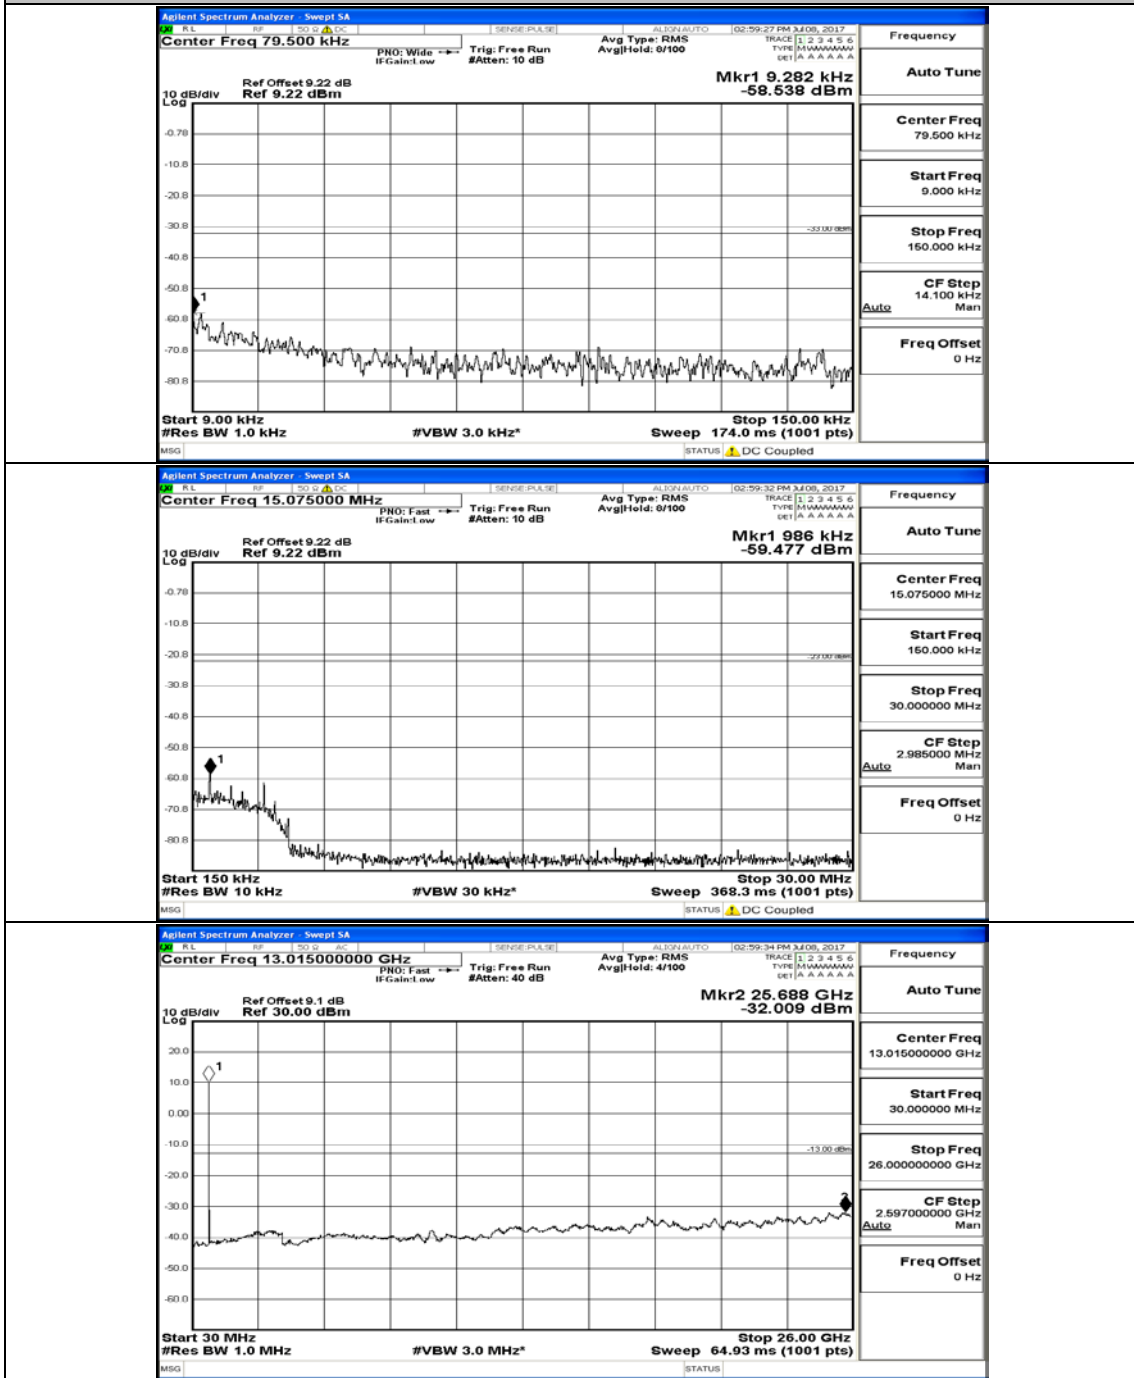

Appendix C.5: Conducted Spurious Emission

Test Graphs

Channel Bandwidth: 1.4 MHz

(Channel Bandwidth: 1.4 MHz)_LCH_QPSK_1RB#0

(Channel Bandwidth: 1.4 MHz)_MCH_QPSK_1RB#0

(Channel Bandwidth: 1.4 MHz)_HCH_QPSK_1RB#0

(Channel Bandwidth: 1.4 MHz)_LCH_16QAM_1RB#0

(Channel Bandwidth: 1.4 MHz)_MCH_16QAM_1RB#0

(Channel Bandwidth: 1.4 MHz)_HCH_16QAM_1RB#0

Channel Bandwidth: 3 MHz

(Channel Bandwidth: 3 MHz)_LCH_QPSK_1RB#0

(Channel Bandwidth: 3 MHz)_MCH_QPSK_1RB#0

(Channel Bandwidth: 3 MHz)_HCH_QPSK_1RB#0

(Channel Bandwidth: 3 MHz)_LCH_16QAM_1RB#0

(Channel Bandwidth: 3 MHz)_MCH_16QAM_1RB#0

(Channel Bandwidth: 3 MHz)_HCH_16QAM_1RB#0

Channel Bandwidth: 5 MHz

(Channel Bandwidth: 5 MHz)_MCH_QPSK_1RB#0

(Channel Bandwidth: 5 MHz)_HCH_QPSK_1RB#0

(Channel Bandwidth: 5 MHz)_LCH_16QAM_1RB#0

(Channel Bandwidth: 5 MHz)_MCH_16QAM_1RB#0

(Channel Bandwidth: 5 MHz)_HCH_16QAM_1RB#0

Channel Bandwidth: 10 MHz

Channel Bandwidth: 10 MHz_MCH_QPSK_1RB#0