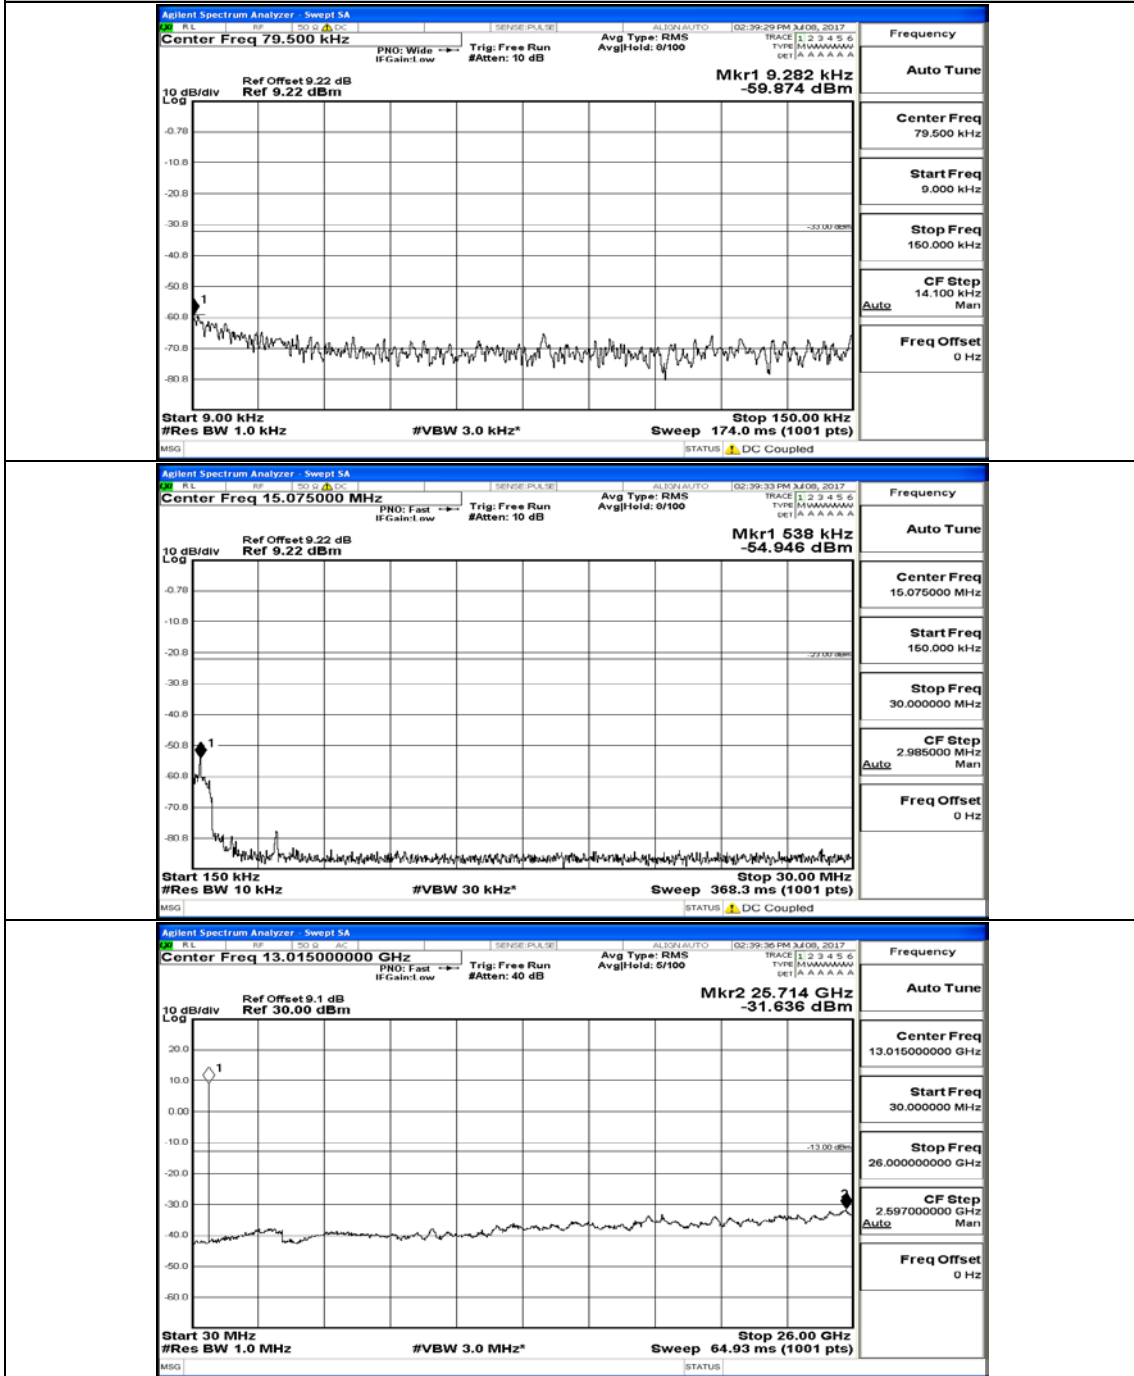

Appendix C.5: Conducted Spurious Emission

Test Graphs

Channel Bandwidth: 1.4 MHz

(Channel Bandwidth: 1.4 MHz)_LCH_QPSK_1RB#0

(Channel Bandwidth: 1.4 MHz)_MCH_QPSK_1RB#0

(Channel Bandwidth: 1.4 MHz)_HCH_QPSK_1RB#0

(Channel Bandwidth: 1.4 MHz)_LCH_16QAM_1RB#0

(Channel Bandwidth: 1.4 MHz)_MCH_16QAM_1RB#0

(Channel Bandwidth: 1.4 MHz)_HCH_16QAM_1RB#0

Channel Bandwidth: 3 MHz

(Channel Bandwidth: 3 MHz)_LCH_QPSK_1RB#0

(Channel Bandwidth: 3 MHz)_MCH_QPSK_1RB#0

(Channel Bandwidth: 3 MHz)_HCH_QPSK_1RB#0

(Channel Bandwidth: 3 MHz)_LCH_16QAM_1RB#0

(Channel Bandwidth: 3 MHz)_MCH_16QAM_1RB#0

(Channel Bandwidth: 3 MHz)_HCH_16QAM_1RB#0

Channel Bandwidth: 5 MHz

(Channel Bandwidth: 5 MHz)_MCH_QPSK_1RB#0