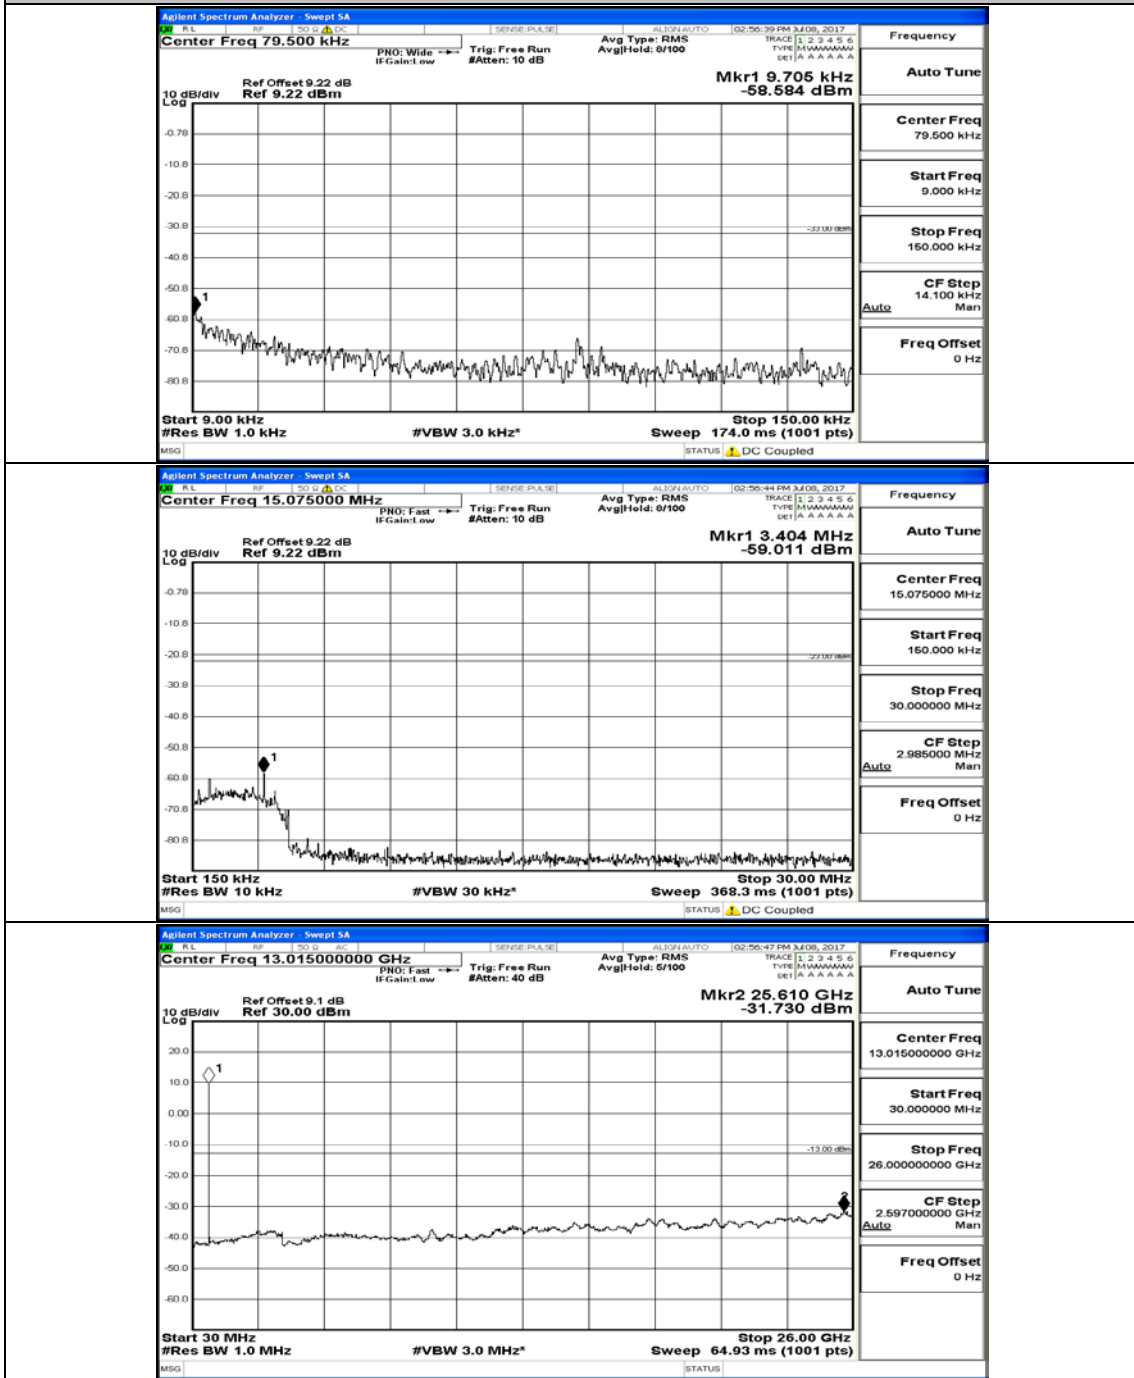

Appendix C.5: Conducted Spurious Emission

Test Graphs

Channel Bandwidth: 1.4 MHz

(Channel Bandwidth: 1.4 MHz)_LCH_QPSK_1RB#0

(Channel Bandwidth: 1.4 MHz)_MCH_QPSK_1RB#0

(Channel Bandwidth: 1.4 MHz)_HCH_QPSK_1RB#0

(Channel Bandwidth: 1.4 MHz)_LCH_16QAM_1RB#0

(Channel Bandwidth: 1.4 MHz)_MCH_16QAM_1RB#0

(Channel Bandwidth: 1.4 MHz)_HCH_16QAM_1RB#0

Channel Bandwidth: 3 MHz

(Channel Bandwidth: 3 MHz)_LCH_QPSK_1RB#0

(Channel Bandwidth: 3 MHz)_MCH_QPSK_1RB#0

(Channel Bandwidth: 3 MHz)_HCH_QPSK_1RB#0

(Channel Bandwidth: 3 MHz)_LCH_16QAM_1RB#0

(Channel Bandwidth: 3 MHz)_MCH_16QAM_1RB#0

(Channel Bandwidth: 3 MHz)_HCH_16QAM_1RB#0

Channel Bandwidth: 5 MHz

(Channel Bandwidth: 5 MHz)_MCH_QPSK_1RB#0

(Channel Bandwidth: 5 MHz)_HCH_QPSK_1RB#0

(Channel Bandwidth: 5 MHz)_LCH_16QAM_1RB#0

(Channel Bandwidth: 5 MHz)_MCH_16QAM_1RB#0

(Channel Bandwidth: 5 MHz)_HCH_16QAM_1RB#0

Channel Bandwidth: 10 MHz

Channel Bandwidth: 10 MHz_MCH_QPSK_1RB#0