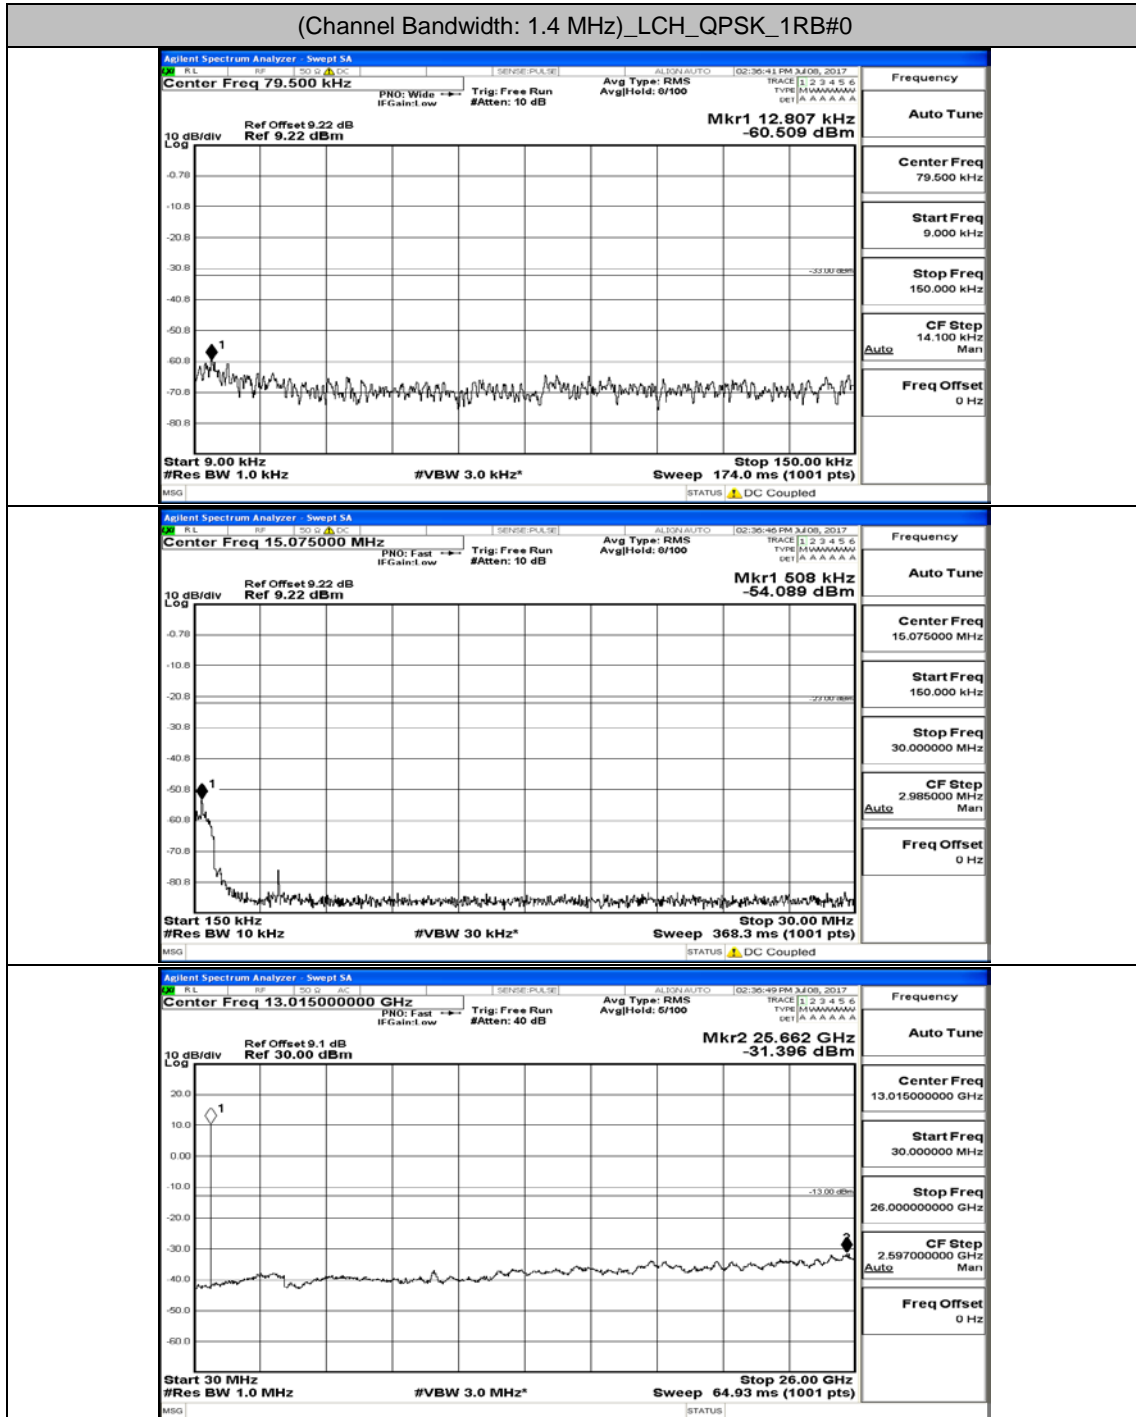

Appendix C.5: Conducted Spurious Emission

Test Graphs

Channel Bandwidth: 1.4 MHz

(Channel Bandwidth: 1.4 MHz)_LCH_QPSK_1RB#0

(Channel Bandwidth: 1.4 MHz)_MCH_QPSK_1RB#0

(Channel Bandwidth: 1.4 MHz)_HCH_QPSK_1RB#0

(Channel Bandwidth: 1.4 MHz)_LCH_16QAM_1RB#0

(Channel Bandwidth: 1.4 MHz)_MCH_16QAM_1RB#0

(Channel Bandwidth: 1.4 MHz)_HCH_16QAM_1RB#0

Channel Bandwidth: 3 MHz

(Channel Bandwidth: 3 MHz)_LCH_QPSK_1RB#0

(Channel Bandwidth: 3 MHz)_MCH_QPSK_1RB#0