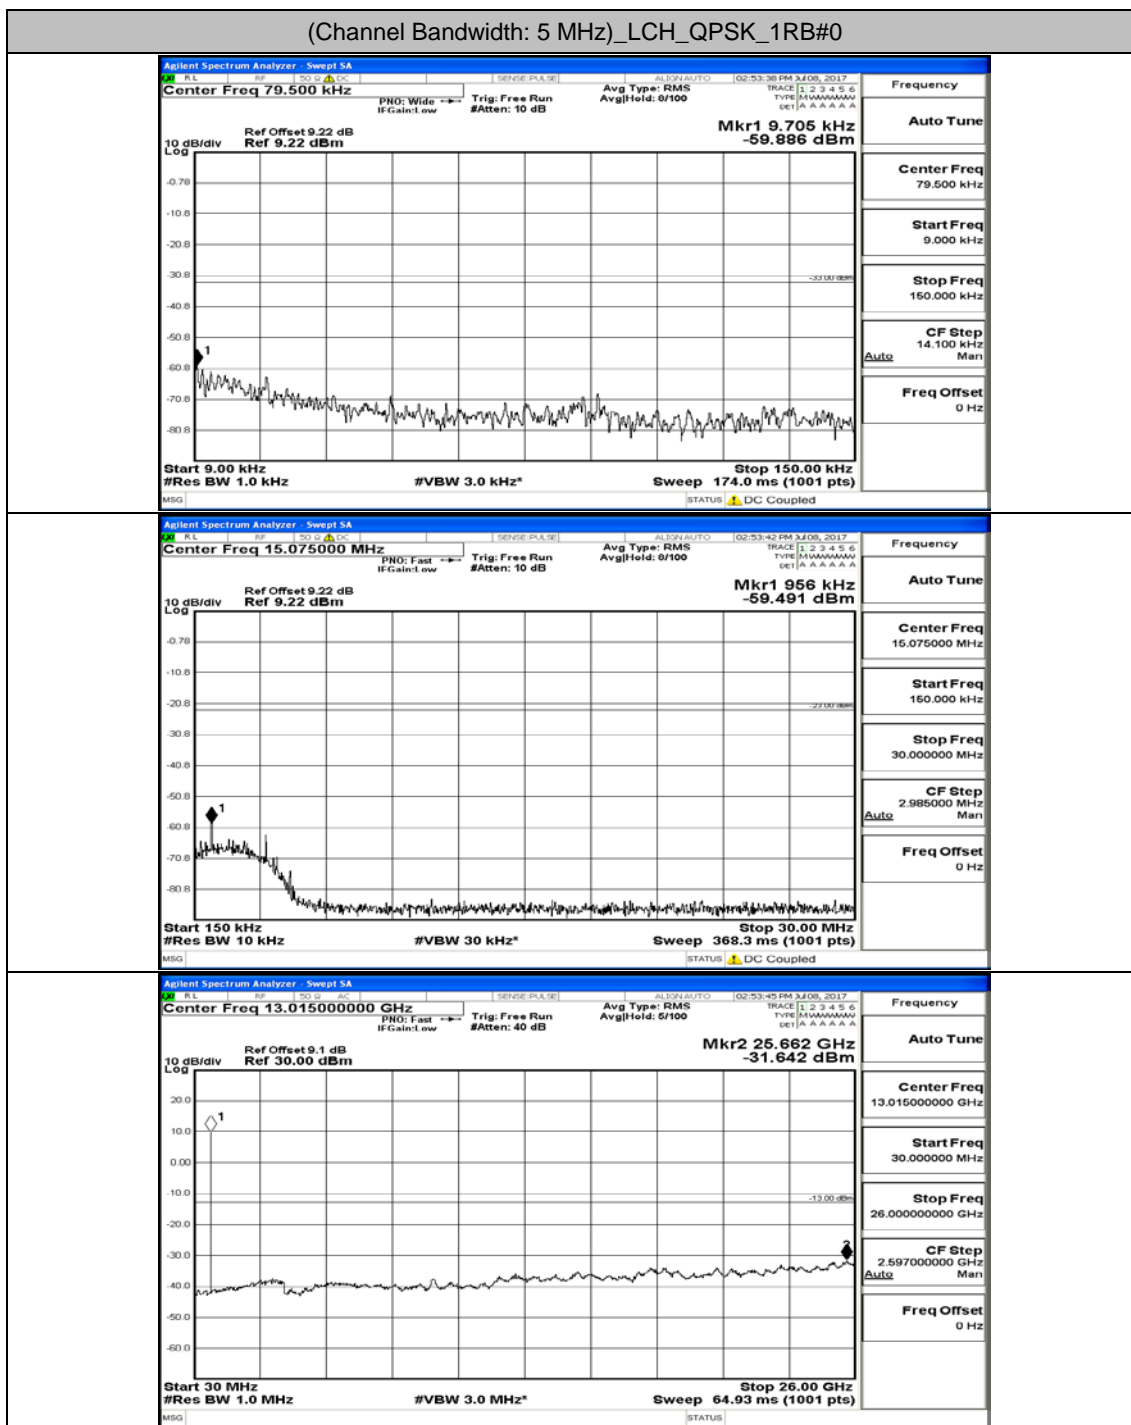

Appendix C.5: Conducted Spurious Emission

Test Graphs

Channel Bandwidth: 1.4 MHz

(Channel Bandwidth: 1.4 MHz)_LCH_QPSK_1RB#0

(Channel Bandwidth: 1.4 MHz)_MCH_QPSK_1RB#0

(Channel Bandwidth: 1.4 MHz)_HCH_QPSK_1RB#0

(Channel Bandwidth: 3 MHz)_HCH_QPSK_1RB#0

(Channel Bandwidth: 3 MHz)_LCH_16QAM_1RB#0

(Channel Bandwidth: 3 MHz)_MCH_16QAM_1RB#0

(Channel Bandwidth: 3 MHz)_HCH_16QAM_1RB#0

Channel Bandwidth: 5 MHz

(Channel Bandwidth: 5 MHz)_MCH_QPSK_1RB#0

(Channel Bandwidth: 5 MHz)_HCH_QPSK_1RB#0

(Channel Bandwidth: 5 MHz)_LCH_16QAM_1RB#0

(Channel Bandwidth: 5 MHz)_MCH_16QAM_1RB#0

(Channel Bandwidth: 5 MHz)_HCH_16QAM_1RB#0

Channel Bandwidth: 10 MHz

Channel Bandwidth: 10 MHz_MCH_QPSK_1RB#0