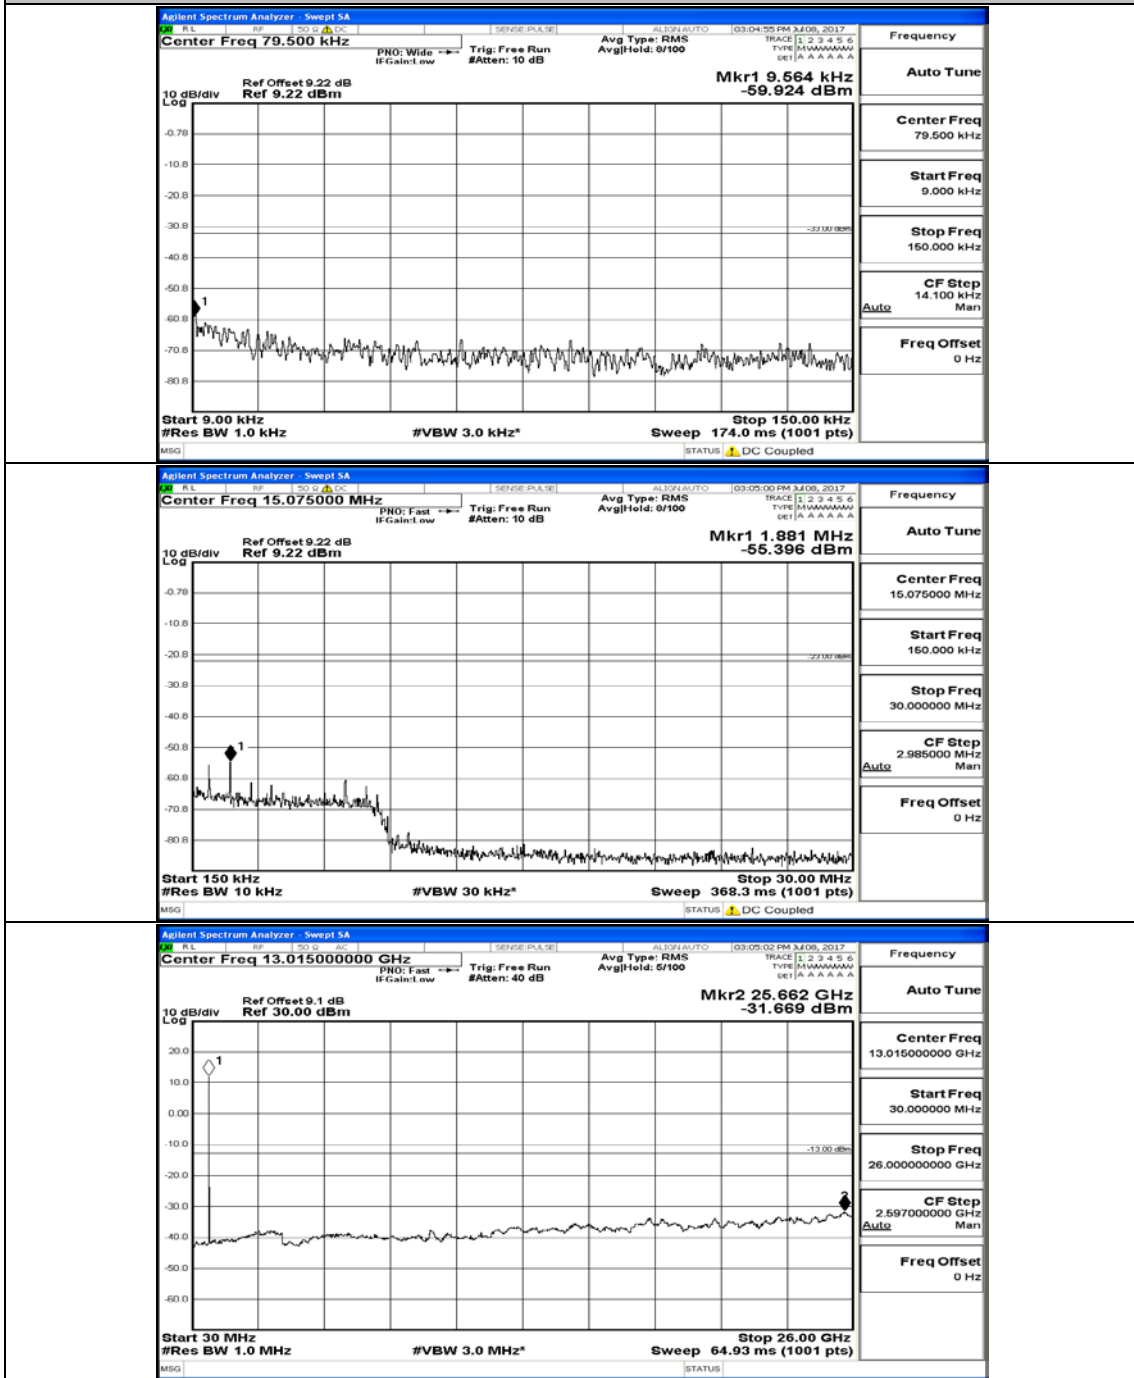

Appendix C.5: Conducted Spurious Emission

Test Graphs

Channel Bandwidth: 1.4 MHz

(Channel Bandwidth: 1.4 MHz)_LCH_QPSK_1RB#0

(Channel Bandwidth: 1.4 MHz)_MCH_QPSK_1RB#0

(Channel Bandwidth: 1.4 MHz)_HCH_QPSK_1RB#0

(Channel Bandwidth: 3 MHz)_HCH_QPSK_1RB#0

(Channel Bandwidth: 3 MHz)_LCH_16QAM_1RB#0

(Channel Bandwidth: 3 MHz)_MCH_16QAM_1RB#0

(Channel Bandwidth: 3 MHz)_HCH_16QAM_1RB#0

Channel Bandwidth: 5 MHz

(Channel Bandwidth: 5 MHz)_MCH_QPSK_1RB#0

(Channel Bandwidth: 5 MHz)_HCH_QPSK_1RB#0

(Channel Bandwidth: 5 MHz)_LCH_16QAM_1RB#0

(Channel Bandwidth: 5 MHz)_MCH_16QAM_1RB#0

(Channel Bandwidth: 5 MHz)_HCH_16QAM_1RB#0

Channel Bandwidth: 10 MHz

Channel Bandwidth: 10 MHz_MCH_QPSK_1RB#0

Channel Bandwidth: 10 MHz_HCH_QPSK_1RB#0

Channel Bandwidth: 10 MHz_LCH_16QAM_1RB#0

Channel Bandwidth: 10 MHz_MCH_16QAM_1RB#0

Channel Bandwidth: 10 MHz_HCH_16QAM_1RB#0