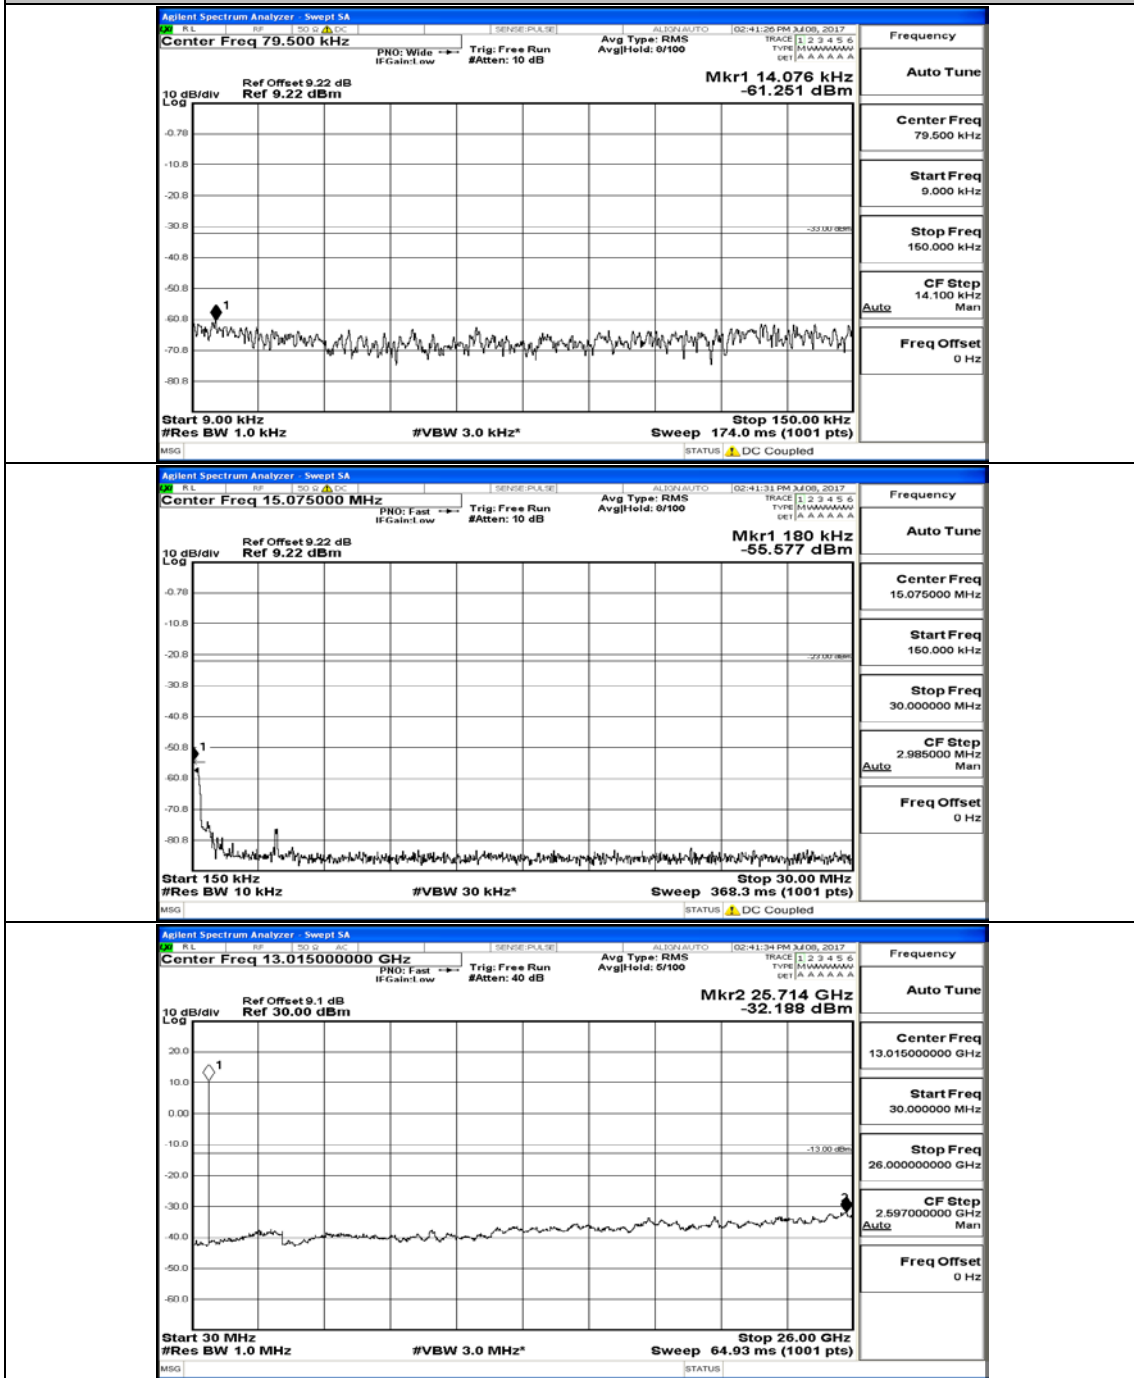

Appendix C.5: Conducted Spurious Emission

Test Graphs

Channel Bandwidth: 1.4 MHz

(Channel Bandwidth: 1.4 MHz)_LCH_QPSK_1RB#0

(Channel Bandwidth: 1.4 MHz)_MCH_QPSK_1RB#0

(Channel Bandwidth: 1.4 MHz)_HCH_QPSK_1RB#0

(Channel Bandwidth: 1.4 MHz)_LCH_16QAM_1RB#0

(Channel Bandwidth: 1.4 MHz)_MCH_16QAM_1RB#0

(Channel Bandwidth: 1.4 MHz)_HCH_16QAM_1RB#0

Channel Bandwidth: 3 MHz

(Channel Bandwidth: 3 MHz)_LCH_QPSK_1RB#0

(Channel Bandwidth: 3 MHz)_MCH_QPSK_1RB#0

(Channel Bandwidth: 3 MHz)_HCH_QPSK_1RB#0

(Channel Bandwidth: 3 MHz)_LCH_16QAM_1RB#0

(Channel Bandwidth: 3 MHz)_MCH_16QAM_1RB#0

(Channel Bandwidth: 3 MHz)_HCH_16QAM_1RB#0

Channel Bandwidth: 5 MHz

(Channel Bandwidth: 5 MHz)_MCH_QPSK_1RB#0