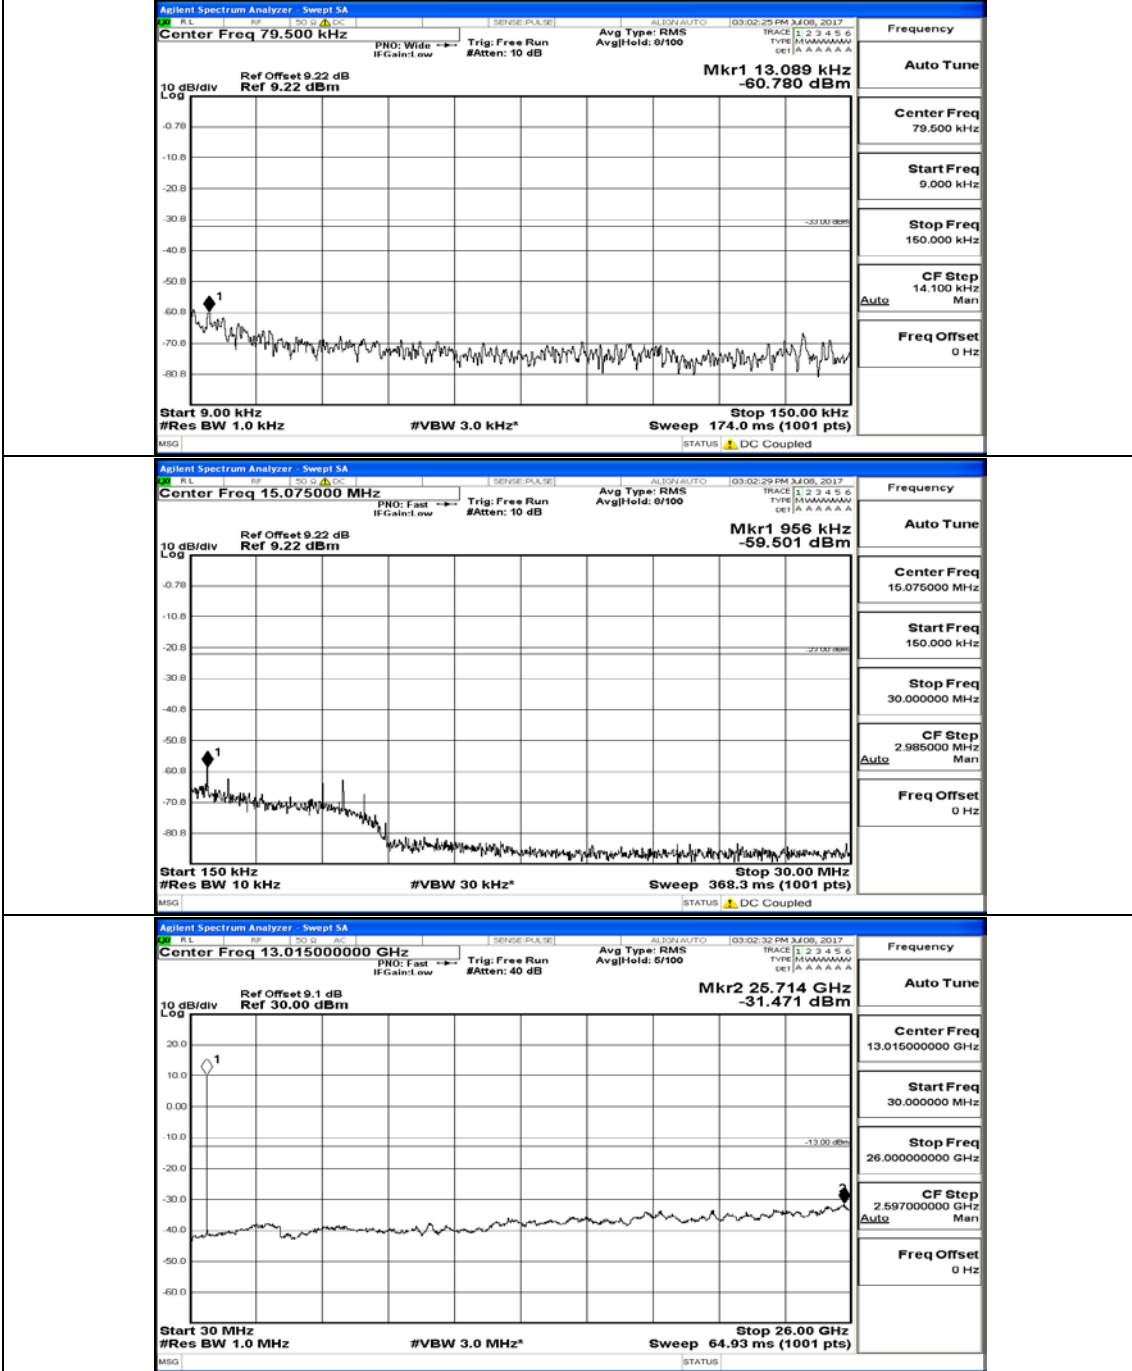

Appendix C.5: Conducted Spurious Emission

Test Graphs

Channel Bandwidth: 1.4 MHz

(Channel Bandwidth: 1.4 MHz)_LCH_QPSK_1RB#0

(Channel Bandwidth: 1.4 MHz)_MCH_QPSK_1RB#0

(Channel Bandwidth: 1.4 MHz)_HCH_QPSK_1RB#0

(Channel Bandwidth: 3 MHz)_HCH_QPSK_1RB#0

(Channel Bandwidth: 3 MHz)_LCH_16QAM_1RB#0

(Channel Bandwidth: 3 MHz)_MCH_16QAM_1RB#0

(Channel Bandwidth: 3 MHz)_HCH_16QAM_1RB#0

Channel Bandwidth: 5 MHz

(Channel Bandwidth: 5 MHz)_MCH_QPSK_1RB#0

(Channel Bandwidth: 5 MHz)_HCH_QPSK_1RB#0

(Channel Bandwidth: 5 MHz)_LCH_16QAM_1RB#0

(Channel Bandwidth: 5 MHz)_MCH_16QAM_1RB#0

(Channel Bandwidth: 5 MHz)_HCH_16QAM_1RB#0

Channel Bandwidth: 10 MHz

Channel Bandwidth: 10 MHz_MCH_QPSK_1RB#0

Channel Bandwidth: 10 MHz_HCH_QPSK_1RB#0

Channel Bandwidth: 10 MHz_LCH_16QAM_1RB#0

Channel Bandwidth: 10 MHz_MCH_16QAM_1RB#0

Channel Bandwidth: 10 MHz_HCH_16QAM_1RB#0