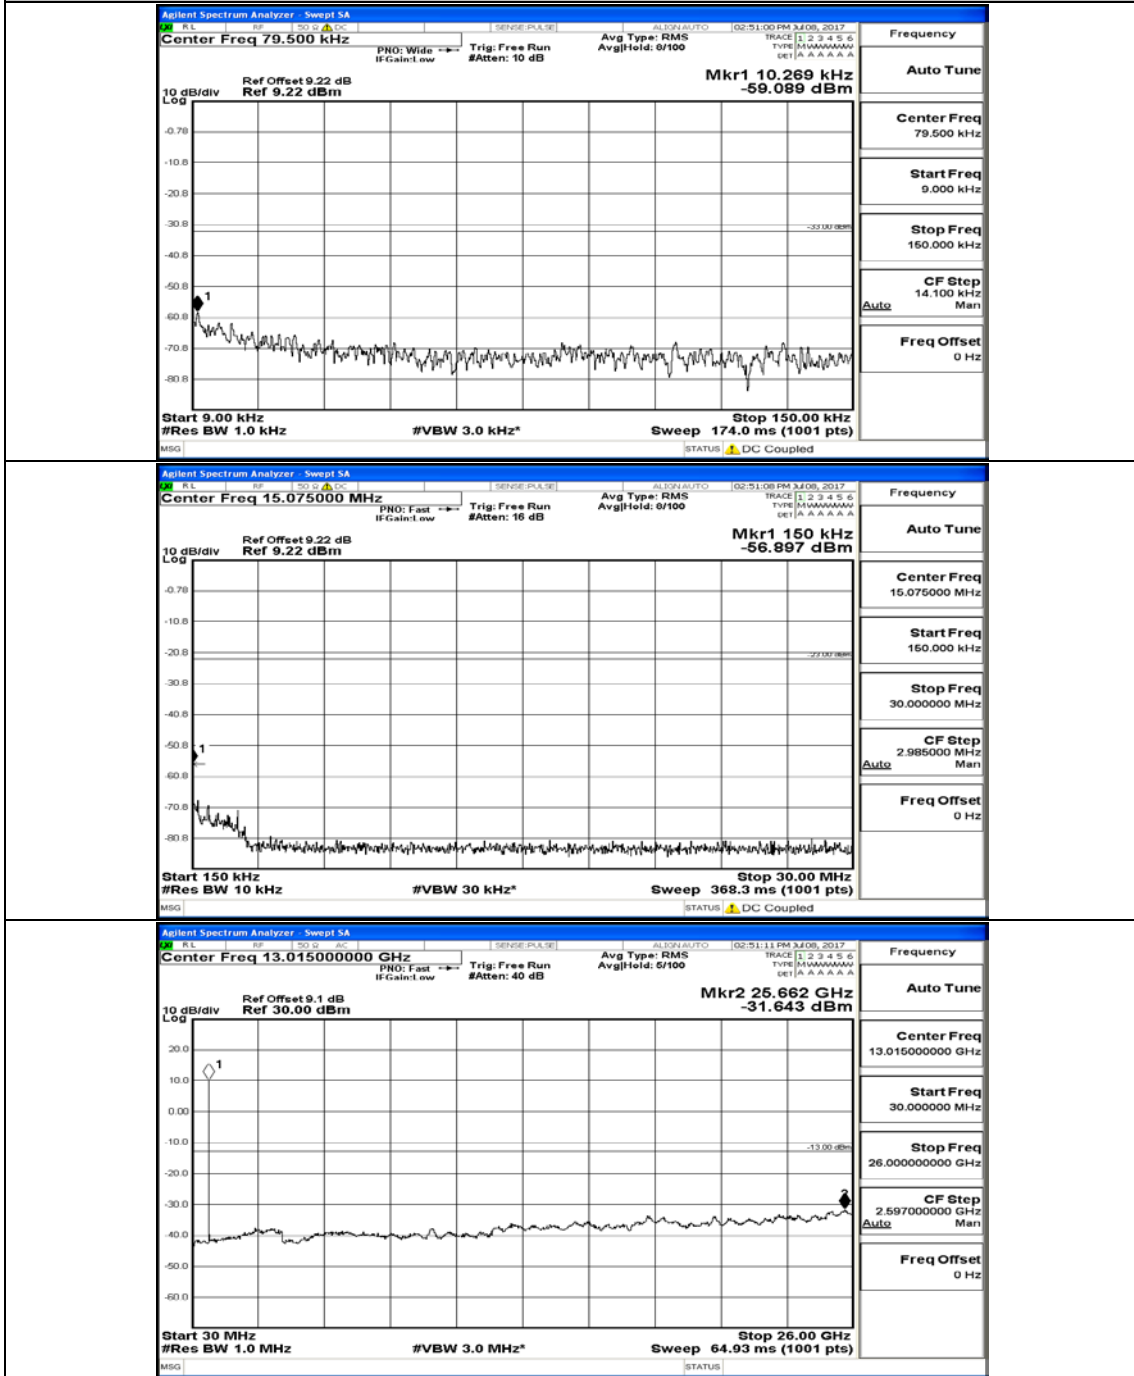

Appendix C.5: Conducted Spurious Emission

Test Graphs

Channel Bandwidth: 1.4 MHz

(Channel Bandwidth: 1.4 MHz)_LCH_QPSK_1RB#0

(Channel Bandwidth: 1.4 MHz)_MCH_QPSK_1RB#0

(Channel Bandwidth: 1.4 MHz)_HCH_QPSK_1RB#0

(Channel Bandwidth: 3 MHz)_HCH_QPSK_1RB#0

(Channel Bandwidth: 3 MHz)_LCH_16QAM_1RB#0

(Channel Bandwidth: 3 MHz)_MCH_16QAM_1RB#0

(Channel Bandwidth: 3 MHz)_HCH_16QAM_1RB#0

Channel Bandwidth: 5 MHz

(Channel Bandwidth: 5 MHz)_MCH_QPSK_1RB#0

(Channel Bandwidth: 5 MHz)_HCH_QPSK_1RB#0

(Channel Bandwidth: 5 MHz)_LCH_16QAM_1RB#0

(Channel Bandwidth: 5 MHz)_MCH_16QAM_1RB#0

(Channel Bandwidth: 5 MHz)_HCH_16QAM_1RB#0

Channel Bandwidth: 10 MHz

Channel Bandwidth: 10 MHz_MCH_QPSK_1RB#0