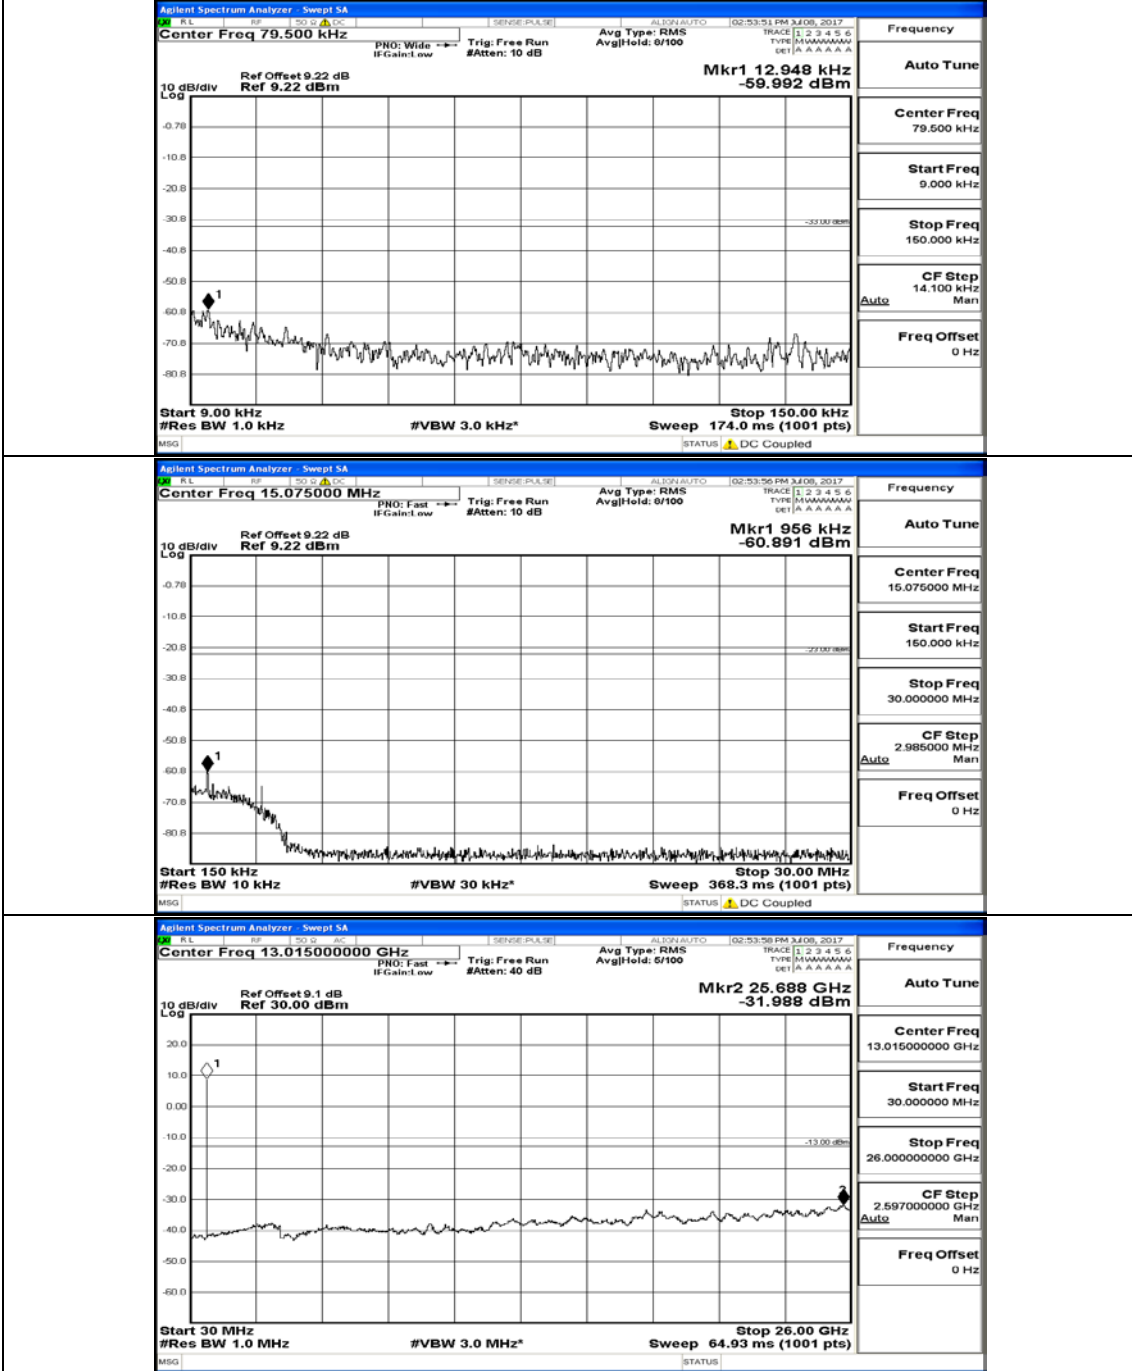

Appendix C.5: Conducted Spurious Emission

Test Graphs

Channel Bandwidth: 1.4 MHz

(Channel Bandwidth: 1.4 MHz)_LCH_QPSK_1RB#0

(Channel Bandwidth: 1.4 MHz)_MCH_QPSK_1RB#0

(Channel Bandwidth: 1.4 MHz)_HCH_QPSK_1RB#0

(Channel Bandwidth: 1.4 MHz)_LCH_16QAM_1RB#0

(Channel Bandwidth: 1.4 MHz)_MCH_16QAM_1RB#0

(Channel Bandwidth: 1.4 MHz)_HCH_16QAM_1RB#0

Channel Bandwidth: 3 MHz

(Channel Bandwidth: 3 MHz)_LCH_QPSK_1RB#0

(Channel Bandwidth: 3 MHz)_MCH_QPSK_1RB#0

(Channel Bandwidth: 3 MHz)_HCH_QPSK_1RB#0

(Channel Bandwidth: 3 MHz)_LCH_16QAM_1RB#0

(Channel Bandwidth: 3 MHz)_MCH_16QAM_1RB#0

(Channel Bandwidth: 3 MHz)_HCH_16QAM_1RB#0

Channel Bandwidth: 5 MHz

(Channel Bandwidth: 5 MHz)_MCH_QPSK_1RB#0

(Channel Bandwidth: 5 MHz)_HCH_QPSK_1RB#0

(Channel Bandwidth: 5 MHz)_LCH_16QAM_1RB#0

(Channel Bandwidth: 5 MHz)_MCH_16QAM_1RB#0

(Channel Bandwidth: 5 MHz)_HCH_16QAM_1RB#0

Channel Bandwidth: 10 MHz

Channel Bandwidth: 10 MHz_MCH_QPSK_1RB#0