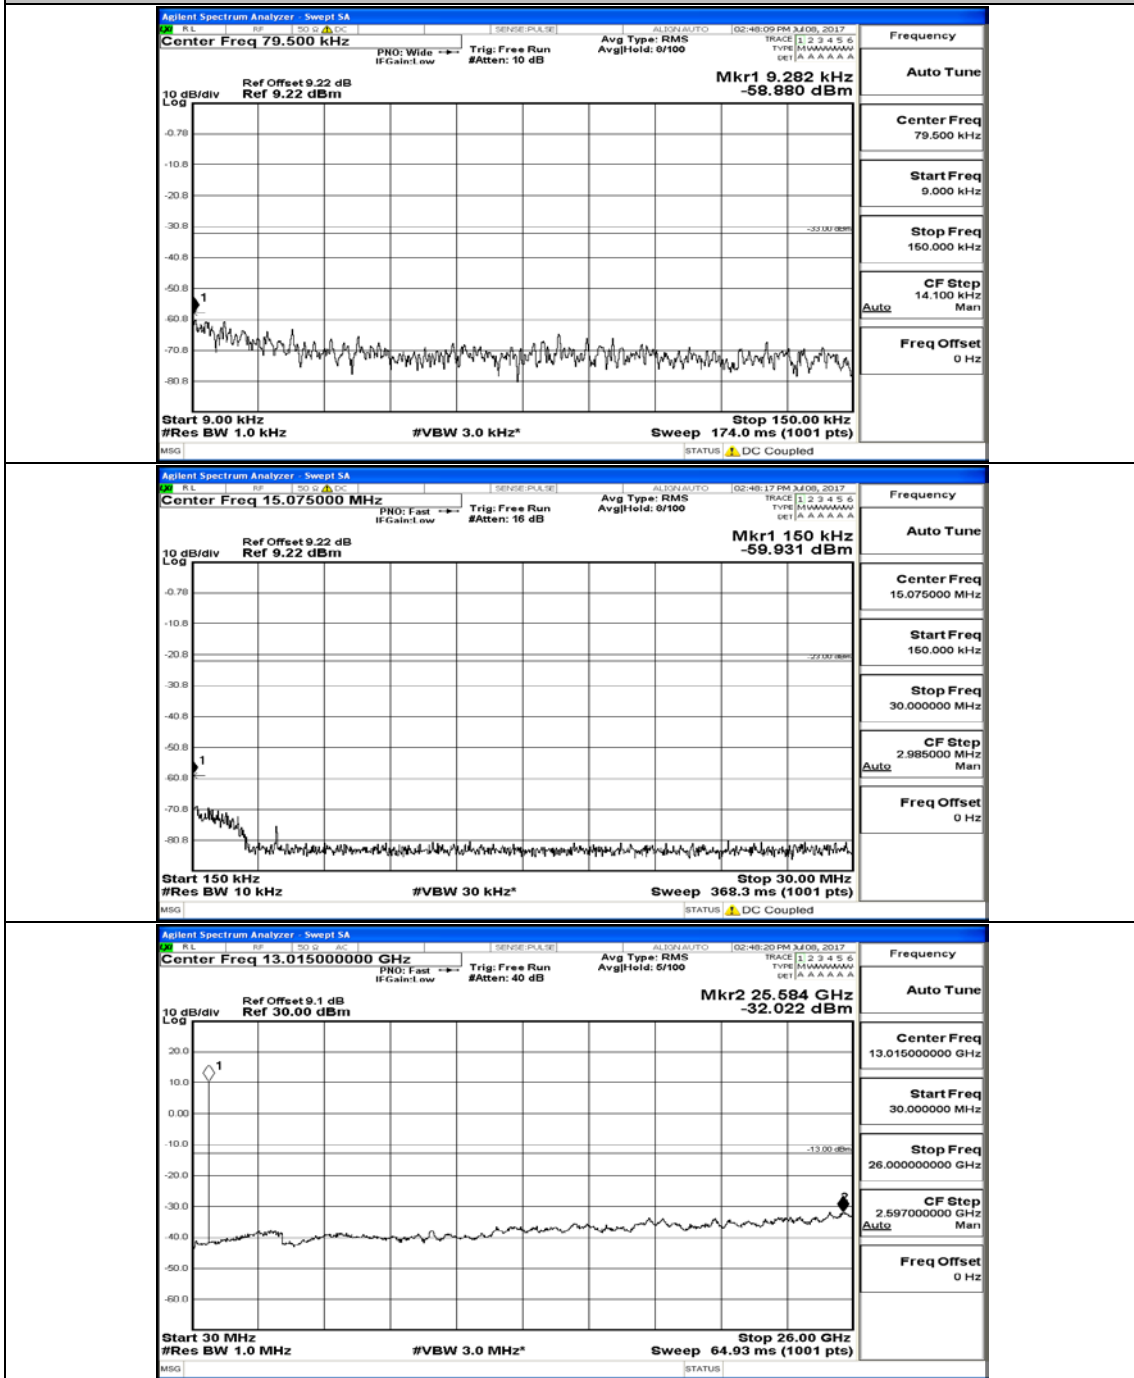

Appendix C.5: Conducted Spurious Emission

Test Graphs

Channel Bandwidth: 1.4 MHz

(Channel Bandwidth: 1.4 MHz)_LCH_QPSK_1RB#0

(Channel Bandwidth: 1.4 MHz)_MCH_QPSK_1RB#0

(Channel Bandwidth: 1.4 MHz)_HCH_QPSK_1RB#0

(Channel Bandwidth: 1.4 MHz)_LCH_16QAM_1RB#0

(Channel Bandwidth: 1.4 MHz)_MCH_16QAM_1RB#0

(Channel Bandwidth: 1.4 MHz)_HCH_16QAM_1RB#0

Channel Bandwidth: 3 MHz

(Channel Bandwidth: 3 MHz)_LCH_QPSK_1RB#0

(Channel Bandwidth: 3 MHz)_MCH_QPSK_1RB#0

(Channel Bandwidth: 3 MHz)_HCH_QPSK_1RB#0

(Channel Bandwidth: 3 MHz)_LCH_16QAM_1RB#0

(Channel Bandwidth: 3 MHz)_MCH_16QAM_1RB#0

(Channel Bandwidth: 3 MHz)_HCH_16QAM_1RB#0

Channel Bandwidth: 5 MHz

(Channel Bandwidth: 5 MHz)_MCH_QPSK_1RB#0