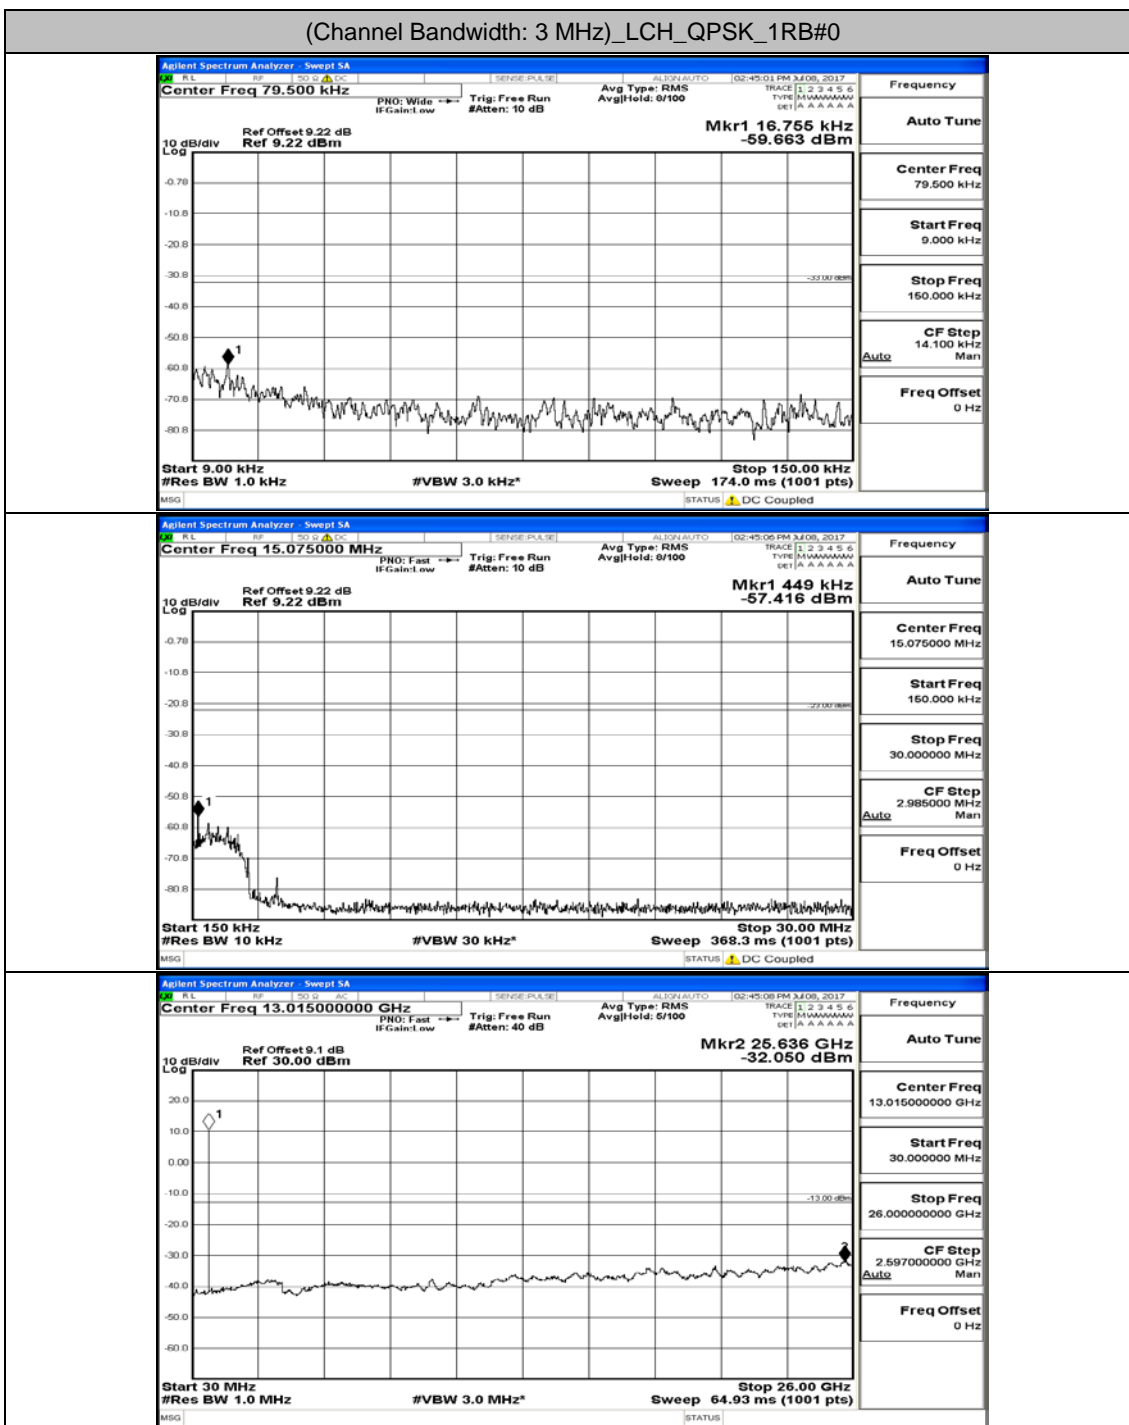

Appendix C.5: Conducted Spurious Emission

Test Graphs

Channel Bandwidth: 1.4 MHz

(Channel Bandwidth: 1.4 MHz)_LCH_QPSK_1RB#0

(Channel Bandwidth: 1.4 MHz)_MCH_QPSK_1RB#0

(Channel Bandwidth: 1.4 MHz)_HCH_QPSK_1RB#0

(Channel Bandwidth: 1.4 MHz)_LCH_16QAM_1RB#0

(Channel Bandwidth: 1.4 MHz)_MCH_16QAM_1RB#0

(Channel Bandwidth: 1.4 MHz)_HCH_16QAM_1RB#0

Channel Bandwidth: 3 MHz

(Channel Bandwidth: 3 MHz)_LCH_QPSK_1RB#0

(Channel Bandwidth: 3 MHz)_MCH_QPSK_1RB#0

(Channel Bandwidth: 3 MHz)_HCH_QPSK_1RB#0

(Channel Bandwidth: 3 MHz)_LCH_16QAM_1RB#0

(Channel Bandwidth: 3 MHz)_MCH_16QAM_1RB#0

(Channel Bandwidth: 3 MHz)_HCH_16QAM_1RB#0

Channel Bandwidth: 5 MHz

(Channel Bandwidth: 5 MHz)_MCH_QPSK_1RB#0