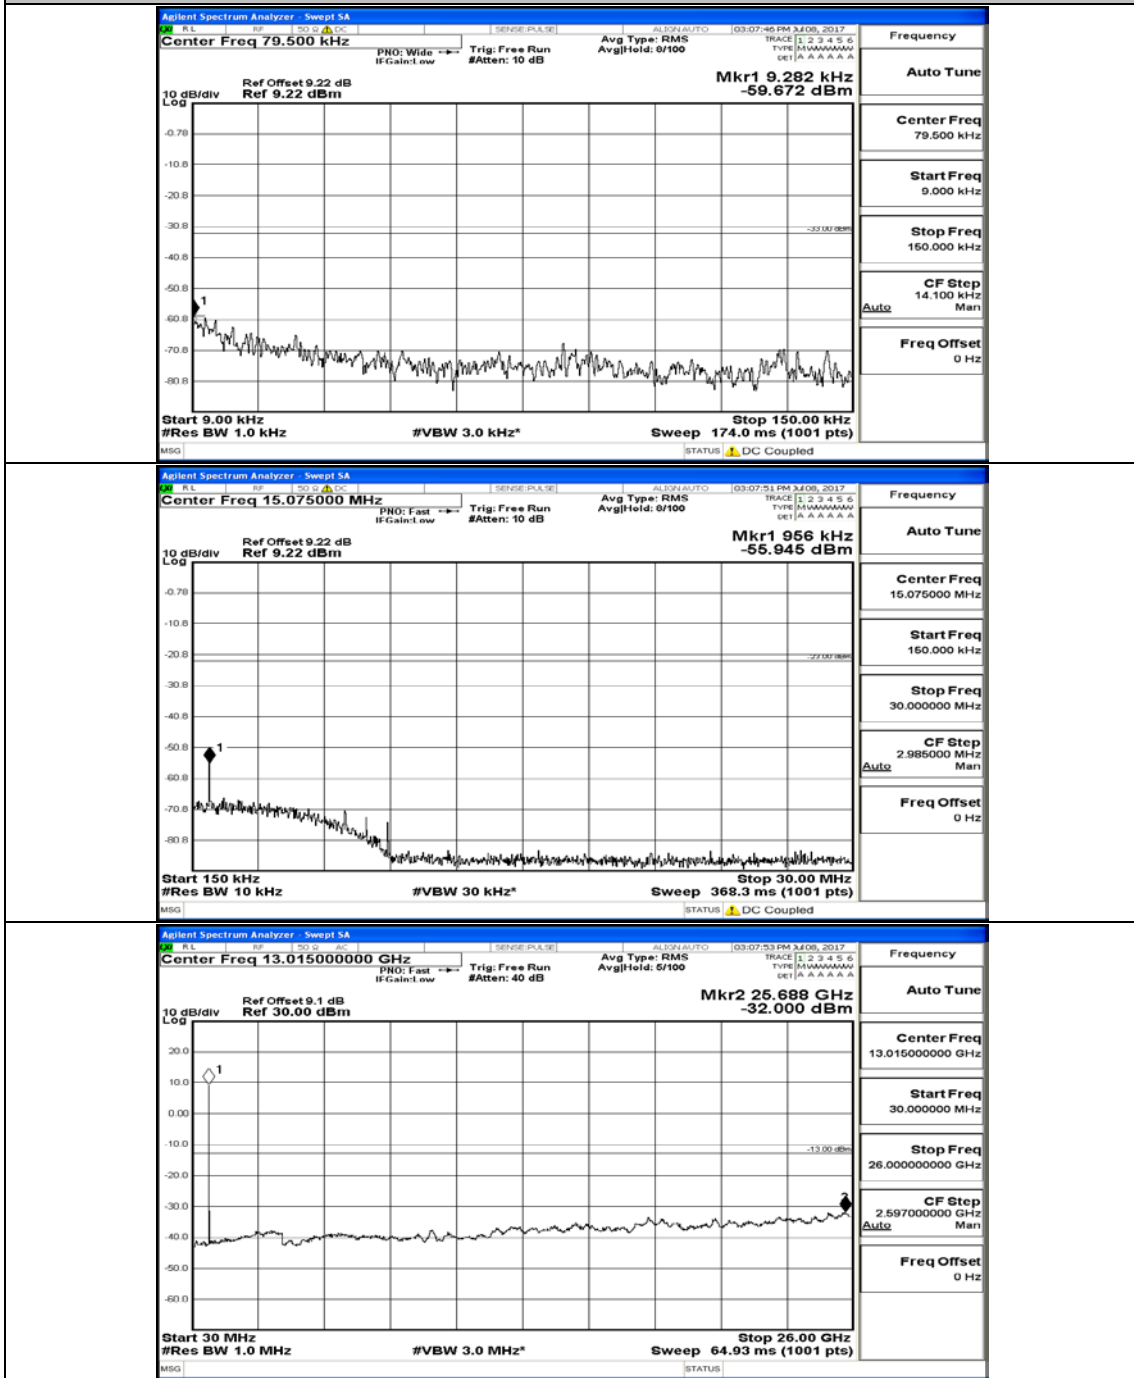

Appendix C.5: Conducted Spurious Emission

Test Graphs

Channel Bandwidth: 1.4 MHz

(Channel Bandwidth: 1.4 MHz)_LCH_QPSK_1RB#0

(Channel Bandwidth: 1.4 MHz)_MCH_QPSK_1RB#0

(Channel Bandwidth: 1.4 MHz)_HCH_QPSK_1RB#0

(Channel Bandwidth: 3 MHz)_HCH_QPSK_1RB#0

(Channel Bandwidth: 3 MHz)_LCH_16QAM_1RB#0

(Channel Bandwidth: 3 MHz)_MCH_16QAM_1RB#0

(Channel Bandwidth: 3 MHz)_HCH_16QAM_1RB#0

Channel Bandwidth: 5 MHz

(Channel Bandwidth: 5 MHz)_MCH_QPSK_1RB#0

(Channel Bandwidth: 5 MHz)_HCH_QPSK_1RB#0

(Channel Bandwidth: 5 MHz)_LCH_16QAM_1RB#0

(Channel Bandwidth: 5 MHz)_MCH_16QAM_1RB#0

(Channel Bandwidth: 5 MHz)_HCH_16QAM_1RB#0

Channel Bandwidth: 10 MHz

Channel Bandwidth: 10 MHz_MCH_QPSK_1RB#0

Channel Bandwidth: 10 MHz_HCH_QPSK_1RB#0

Channel Bandwidth: 10 MHz_LCH_16QAM_1RB#0

Channel Bandwidth: 10 MHz_MCH_16QAM_1RB#0

Channel Bandwidth: 10 MHz_HCH_16QAM_1RB#0