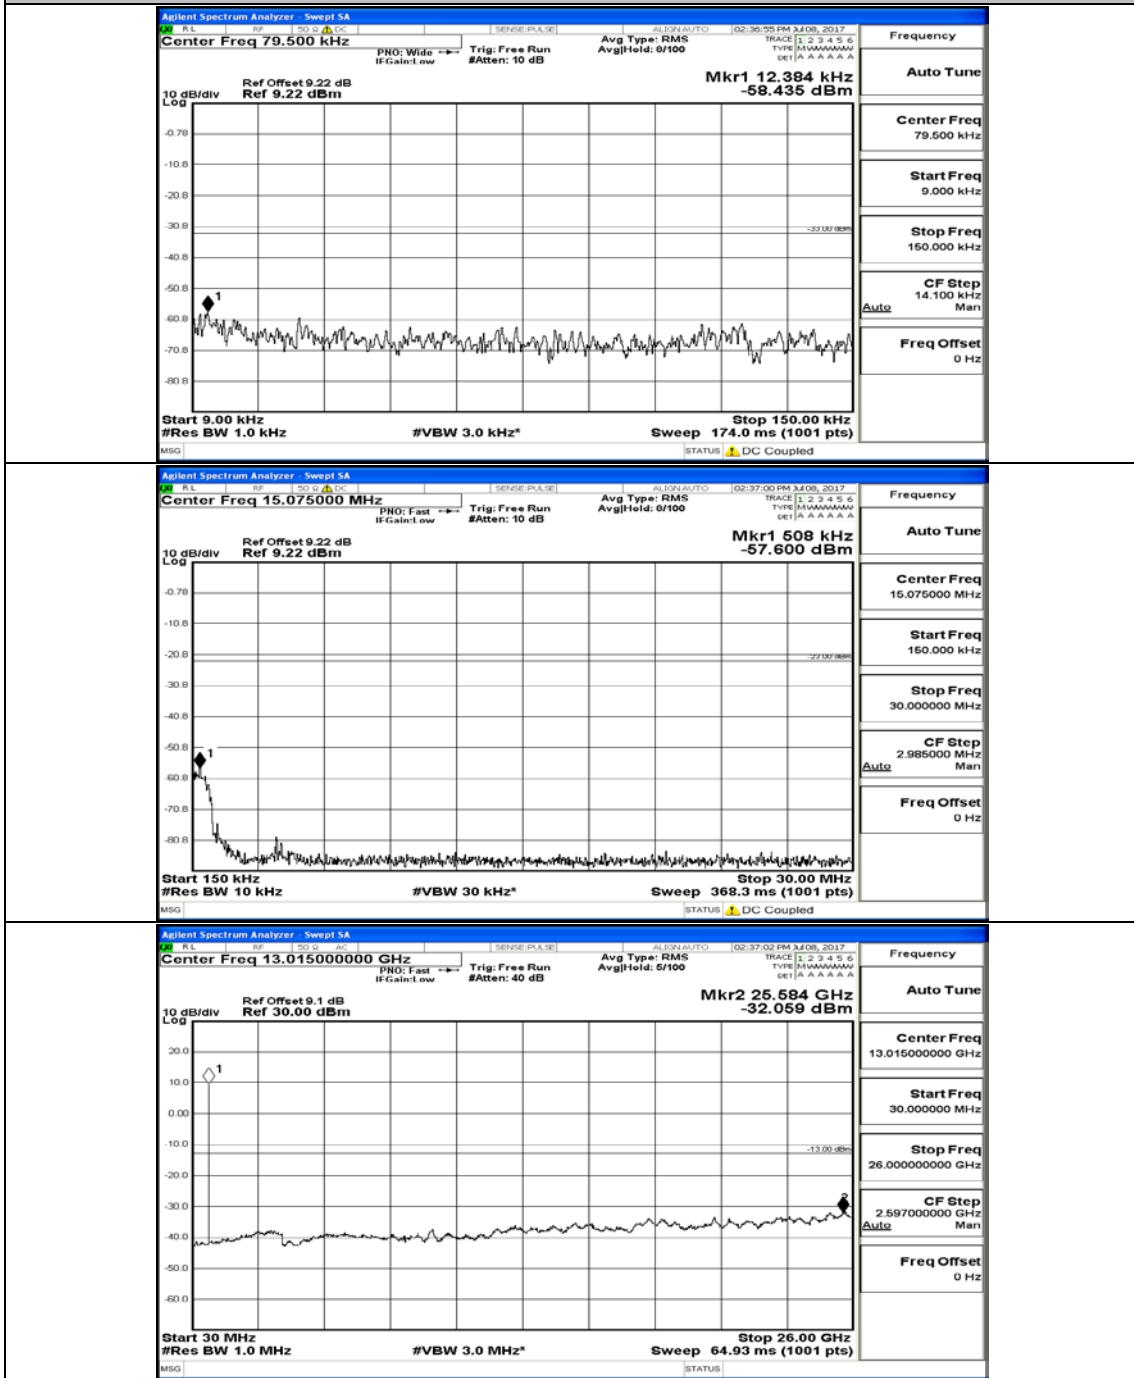

Appendix C.5: Conducted Spurious Emission

Test Graphs

Channel Bandwidth: 1.4 MHz

(Channel Bandwidth: 1.4 MHz)_LCH_QPSK_1RB#0

(Channel Bandwidth: 1.4 MHz)_MCH_QPSK_1RB#0

(Channel Bandwidth: 1.4 MHz)_HCH_QPSK_1RB#0

(Channel Bandwidth: 1.4 MHz)_LCH_16QAM_1RB#0

(Channel Bandwidth: 1.4 MHz)_MCH_16QAM_1RB#0

(Channel Bandwidth: 1.4 MHz)_HCH_16QAM_1RB#0

Channel Bandwidth: 3 MHz

(Channel Bandwidth: 3 MHz)_LCH_QPSK_1RB#0

(Channel Bandwidth: 3 MHz)_MCH_QPSK_1RB#0

(Channel Bandwidth: 3 MHz)_HCH_QPSK_1RB#0

(Channel Bandwidth: 3 MHz)_LCH_16QAM_1RB#0

(Channel Bandwidth: 3 MHz)_MCH_16QAM_1RB#0

(Channel Bandwidth: 3 MHz)_HCH_16QAM_1RB#0

Channel Bandwidth: 5 MHz

(Channel Bandwidth: 5 MHz)_MCH_QPSK_1RB#0