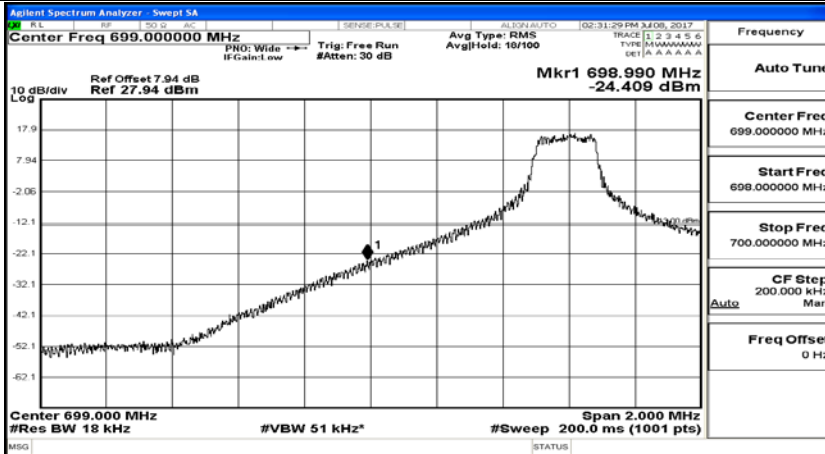

Channel Bandwidth: 10 MHz_LCH_16QAM_1RB#0