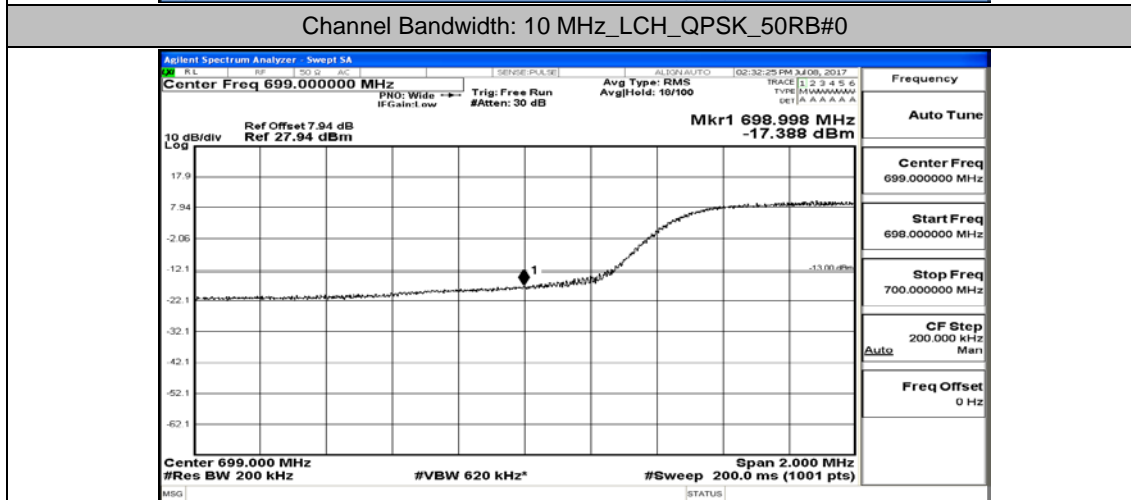

Channel Bandwidth: 10 MHz