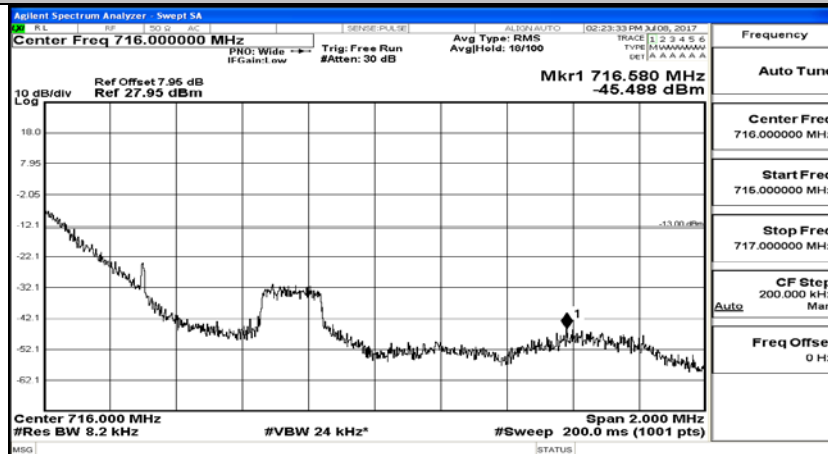

Appendix C.4: Band Edge

Test Graphs

Channel Bandwidth: 1.4 MHz

(Channel Bandwidth: 1.4 MHz)_LCH_QPSK_1RB#0

(Channel Bandwidth: 1.4 MHz)_LCH_QPSK_6RB#0

(Channel Bandwidth: 1.4 MHz)_HCH_QPSK_1RB#0

(Channel Bandwidth: 1.4 MHz)_HCH_QPSK_6RB#0

(Channel Bandwidth: 1.4 MHz)_LCH_16QAM_1RB#0

(Channel Bandwidth: 1.4 MHz)_LCH_16QAM_6RB#0

(Channel Bandwidth: 1.4 MHz)_HCH_16QAM_1RB#0

(Channel Bandwidth: 1.4 MHz)_HCH_16QAM_6RB#0

Channel Bandwidth: 3 MHz