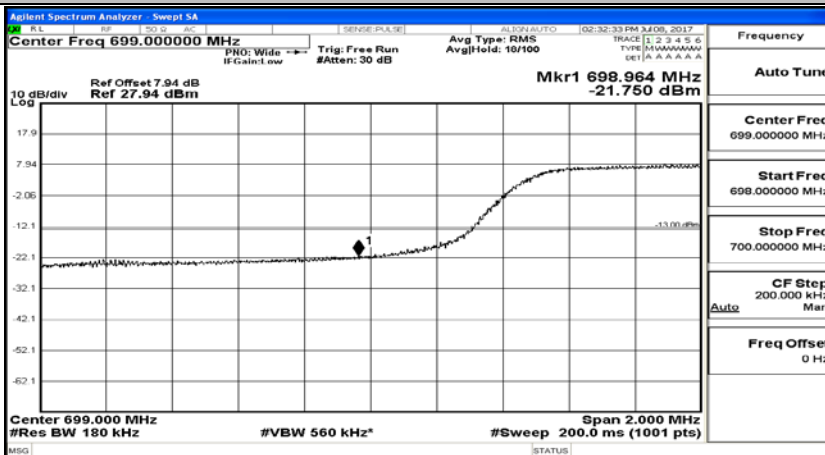

Channel Bandwidth: 10 MHz_LCH_16QAM_50RB#0