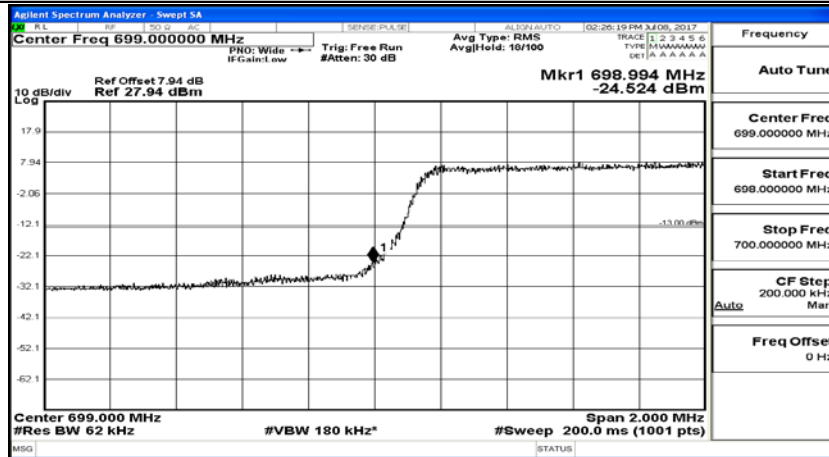

(Channel Bandwidth: 3 MHz)_LCH_QPSK_15RB#0