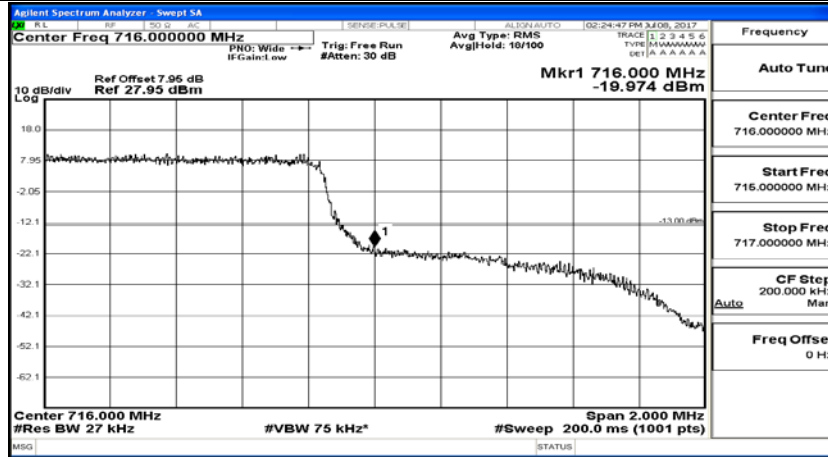

Appendix C.4: Band Edge

Test Graphs

Channel Bandwidth: 1.4 MHz

(Channel Bandwidth: 1.4 MHz)_LCH_QPSK_1RB#0

(Channel Bandwidth: 1.4 MHz)_LCH_QPSK_6RB#0

(Channel Bandwidth: 1.4 MHz)_HCH_QPSK_1RB#0

(Channel Bandwidth: 1.4 MHz)_HCH_QPSK_6RB#0

(Channel Bandwidth: 1.4 MHz)_LCH_16QAM_1RB#0

(Channel Bandwidth: 1.4 MHz)_LCH_16QAM_6RB#0

(Channel Bandwidth: 1.4 MHz)_HCH_16QAM_1RB#0

(Channel Bandwidth: 1.4 MHz)_HCH_16QAM_6RB#0

Channel Bandwidth: 3 MHz