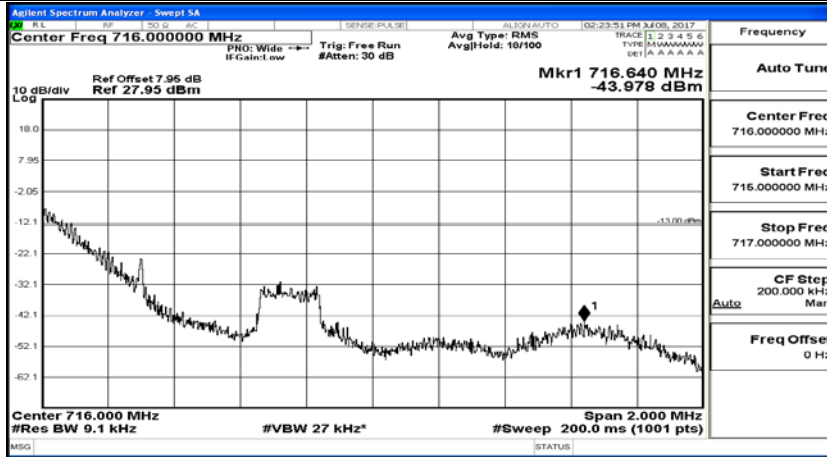

Appendix C.4: Band Edge

Test Graphs

Channel Bandwidth: 1.4 MHz

(Channel Bandwidth: 1.4 MHz)_LCH_QPSK_1RB#0

(Channel Bandwidth: 1.4 MHz)_LCH_QPSK_6RB#0

(Channel Bandwidth: 1.4 MHz)_HCH_QPSK_1RB#0

(Channel Bandwidth: 1.4 MHz)_HCH_QPSK_6RB#0

(Channel Bandwidth: 1.4 MHz)_LCH_16QAM_1RB#0

(Channel Bandwidth: 1.4 MHz)_LCH_16QAM_6RB#0

(Channel Bandwidth: 1.4 MHz)_HCH_16QAM_1RB#0

(Channel Bandwidth: 1.4 MHz)_HCH_16QAM_6RB#0

Channel Bandwidth: 3 MHz