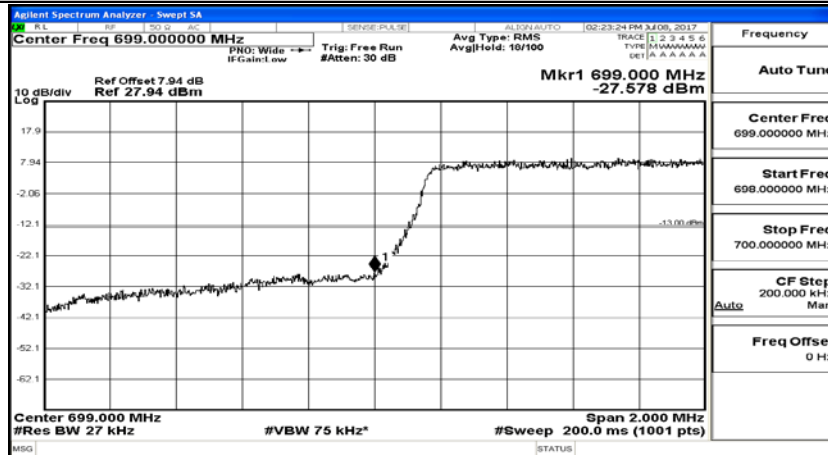

Appendix C.4: Band Edge

Test Graphs

Channel Bandwidth: 1.4 MHz

(Channel Bandwidth: 1.4 MHz)_LCH_QPSK_1RB#0

(Channel Bandwidth: 1.4 MHz)_LCH_QPSK_6RB#0

(Channel Bandwidth: 1.4 MHz)_HCH_QPSK_1RB#0

(Channel Bandwidth: 1.4 MHz)_HCH_QPSK_6RB#0

(Channel Bandwidth: 1.4 MHz)_LCH_16QAM_1RB#0

(Channel Bandwidth: 1.4 MHz)_LCH_16QAM_6RB#0

(Channel Bandwidth: 1.4 MHz)_HCH_16QAM_1RB#0

(Channel Bandwidth: 1.4 MHz)_HCH_16QAM_6RB#0

Channel Bandwidth: 3 MHz