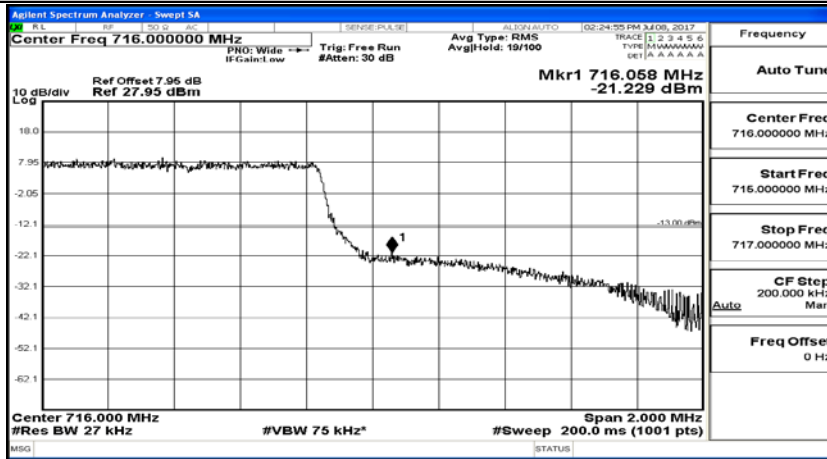

(Channel Bandwidth: 1.4 MHz)_LCH_16QAM_1RB#0

(Channel Bandwidth: 1.4 MHz)_LCH_16QAM_6RB#0

(Channel Bandwidth: 1.4 MHz)_HCH_16QAM_1RB#0

(Channel Bandwidth: 1.4 MHz)_HCH_16QAM_6RB#0

Channel Bandwidth: 3 MHz