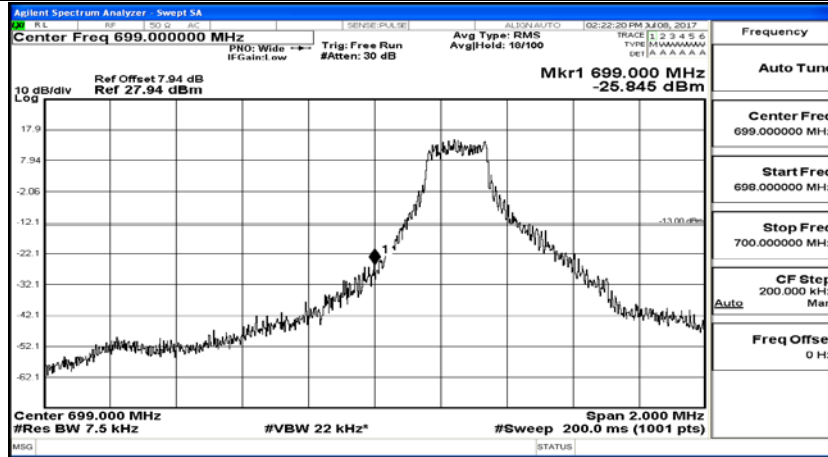

Appendix C.4: Band Edge

Test Graphs

Channel Bandwidth: 1.4 MHz

(Channel Bandwidth: 1.4 MHz)_LCH_QPSK_1RB#0

(Channel Bandwidth: 1.4 MHz)_LCH_QPSK_6RB#0

(Channel Bandwidth: 1.4 MHz)_HCH_QPSK_1RB#0

(Channel Bandwidth: 1.4 MHz)_HCH_QPSK_6RB#0

(Channel Bandwidth: 1.4 MHz)_LCH_16QAM_1RB#0

(Channel Bandwidth: 1.4 MHz)_LCH_16QAM_6RB#0

(Channel Bandwidth: 1.4 MHz)_HCH_16QAM_1RB#0

(Channel Bandwidth: 1.4 MHz)_HCH_16QAM_6RB#0

Channel Bandwidth: 3 MHz