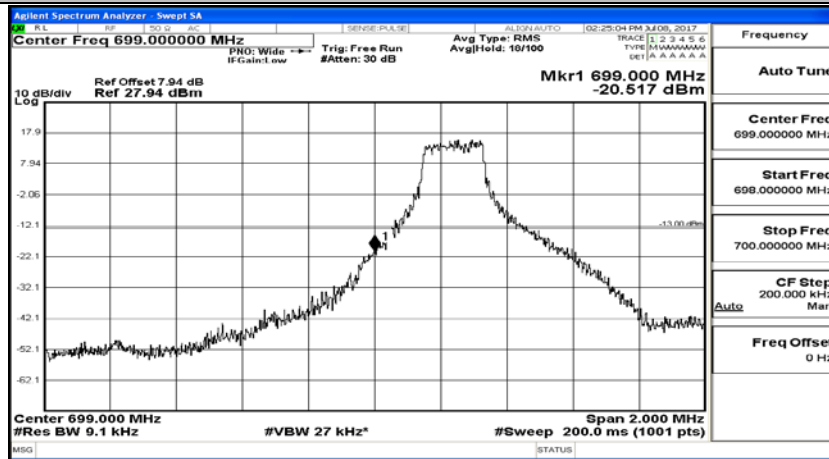

Channel Bandwidth: 3 MHz

(Channel Bandwidth: 3 MHz)_LCH_QPSK_1RB#0