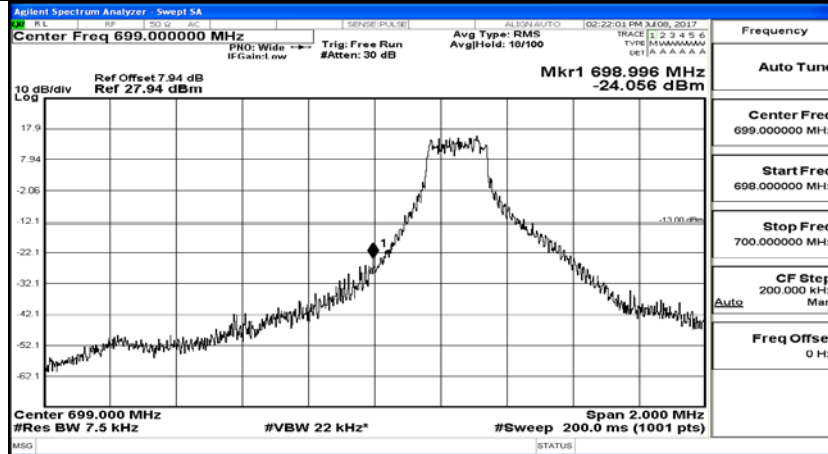

Appendix C.4: Band Edge

Test Graphs

Channel Bandwidth: 1.4 MHz

(Channel Bandwidth: 1.4 MHz)_LCH_QPSK_1RB#0

(Channel Bandwidth: 1.4 MHz)_LCH_QPSK_6RB#0

(Channel Bandwidth: 1.4 MHz)_HCH_QPSK_1RB#0

(Channel Bandwidth: 1.4 MHz)_HCH_QPSK_6RB#0

(Channel Bandwidth: 1.4 MHz)_LCH_16QAM_1RB#0

(Channel Bandwidth: 1.4 MHz)_LCH_16QAM_6RB#0

(Channel Bandwidth: 1.4 MHz)_HCH_16QAM_1RB#0

(Channel Bandwidth: 1.4 MHz)_HCH_16QAM_6RB#0

Channel Bandwidth: 3 MHz