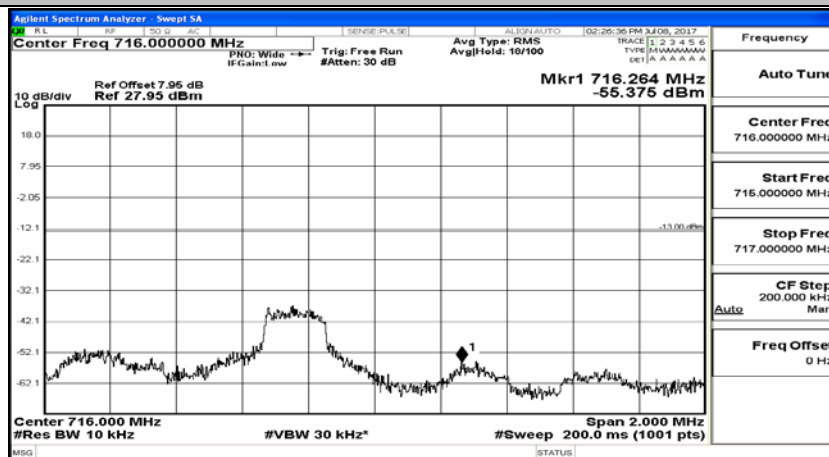

(Channel Bandwidth: 1.4 MHz)_LCH_16QAM_1RB#0

(Channel Bandwidth: 1.4 MHz)_LCH_16QAM_6RB#0

(Channel Bandwidth: 1.4 MHz)_HCH_16QAM_1RB#0

(Channel Bandwidth: 1.4 MHz)_HCH_16QAM_6RB#0

Channel Bandwidth: 3 MHz

(Channel Bandwidth: 3 MHz)_LCH_QPSK_1RB#0

(Channel Bandwidth: 3 MHz)_LCH_QPSK_15RB#0

(Channel Bandwidth: 3 MHz)_HCH_QPSK_1RB#0

(Channel Bandwidth: 3 MHz)_HCH_QPSK_15RB#0

(Channel Bandwidth: 3 MHz)_LCH_16QAM_1RB#0