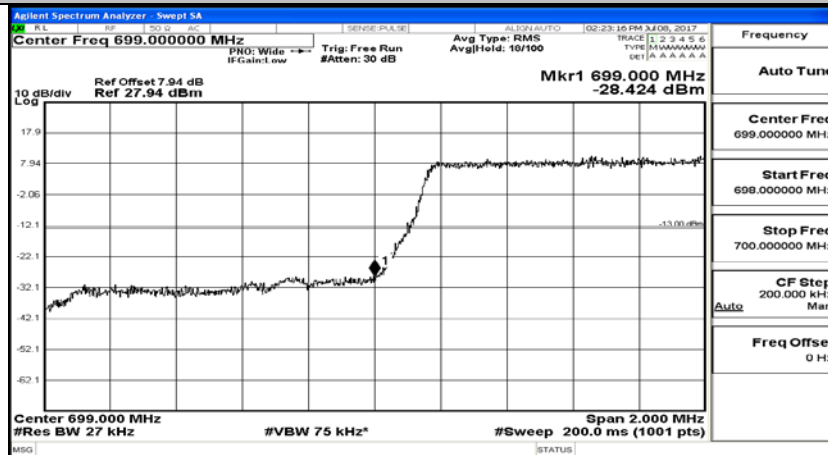

Appendix C.4: Band Edge

Test Graphs

Channel Bandwidth: 1.4 MHz

(Channel Bandwidth: 1.4 MHz)_LCH_QPSK_1RB#0

(Channel Bandwidth: 1.4 MHz)_LCH_QPSK_6RB#0

(Channel Bandwidth: 1.4 MHz)_HCH_QPSK_1RB#0

(Channel Bandwidth: 1.4 MHz)_HCH_QPSK_6RB#0

(Channel Bandwidth: 1.4 MHz)_LCH_16QAM_1RB#0

(Channel Bandwidth: 1.4 MHz)_LCH_16QAM_6RB#0

(Channel Bandwidth: 1.4 MHz)_HCH_16QAM_1RB#0

(Channel Bandwidth: 1.4 MHz)_HCH_16QAM_6RB#0

Channel Bandwidth: 3 MHz