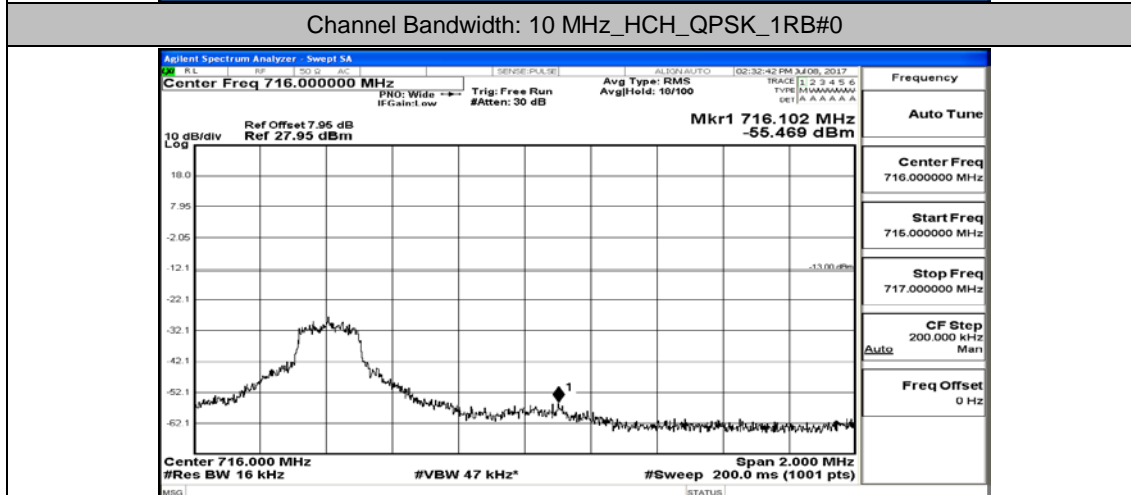

Channel Bandwidth: 10 MHz