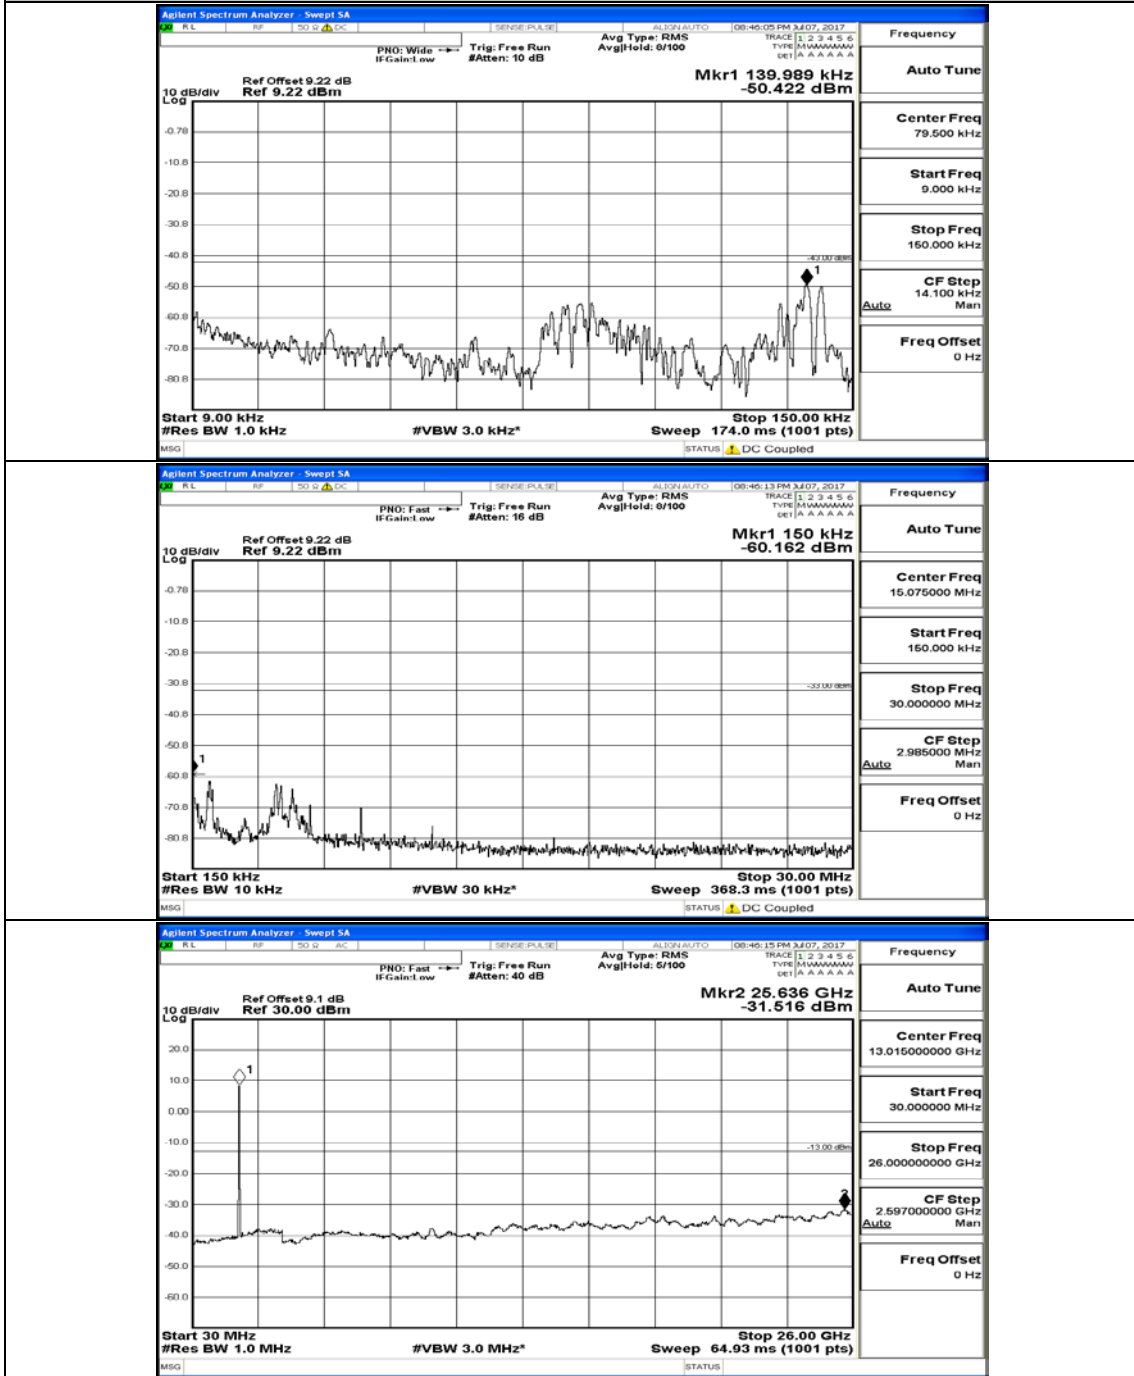

Channel Bandwidth: 10 MHz

Channel Bandwidth: 10 MHz_LCH_QPSK_1RB#0

Channel Bandwidth: 10 MHz_MCH_QPSK_1RB#0

Channel Bandwidth: 10 MHz_HCH_QPSK_1RB#0

Channel Bandwidth: 10 MHz_LCH_16QAM_1RB#0

Channel Bandwidth: 10 MHz_MCH_16QAM_1RB#0

Channel Bandwidth: 10 MHz_HCH_16QAM_1RB#0

Channel Bandwidth: 15 MHz

(Channel Bandwidth:15 MHz)_LCH_QPSK_1RB#0

(Channel Bandwidth:15 MHz)_MCH_QPSK_1RB#0

(Channel Bandwidth:15 MHz)_HCH_QPSK_1RB#0

(Channel Bandwidth:15 MHz)_LCH_16QAM_1RB#0

(Channel Bandwidth:15 MHz)_MCH_16QAM_1RB#0

(Channel Bandwidth:15 MHz)_HCH_16QAM_1RB#0

Channel Bandwidth: 20 MHz

(Channel Bandwidth:20 MHz)_LCH_QPSK_1RB#0

(Channel Bandwidth:20 MHz)_MCH_QPSK_1RB#0

(Channel Bandwidth:20 MHz)_HCH_QPSK_1RB#0