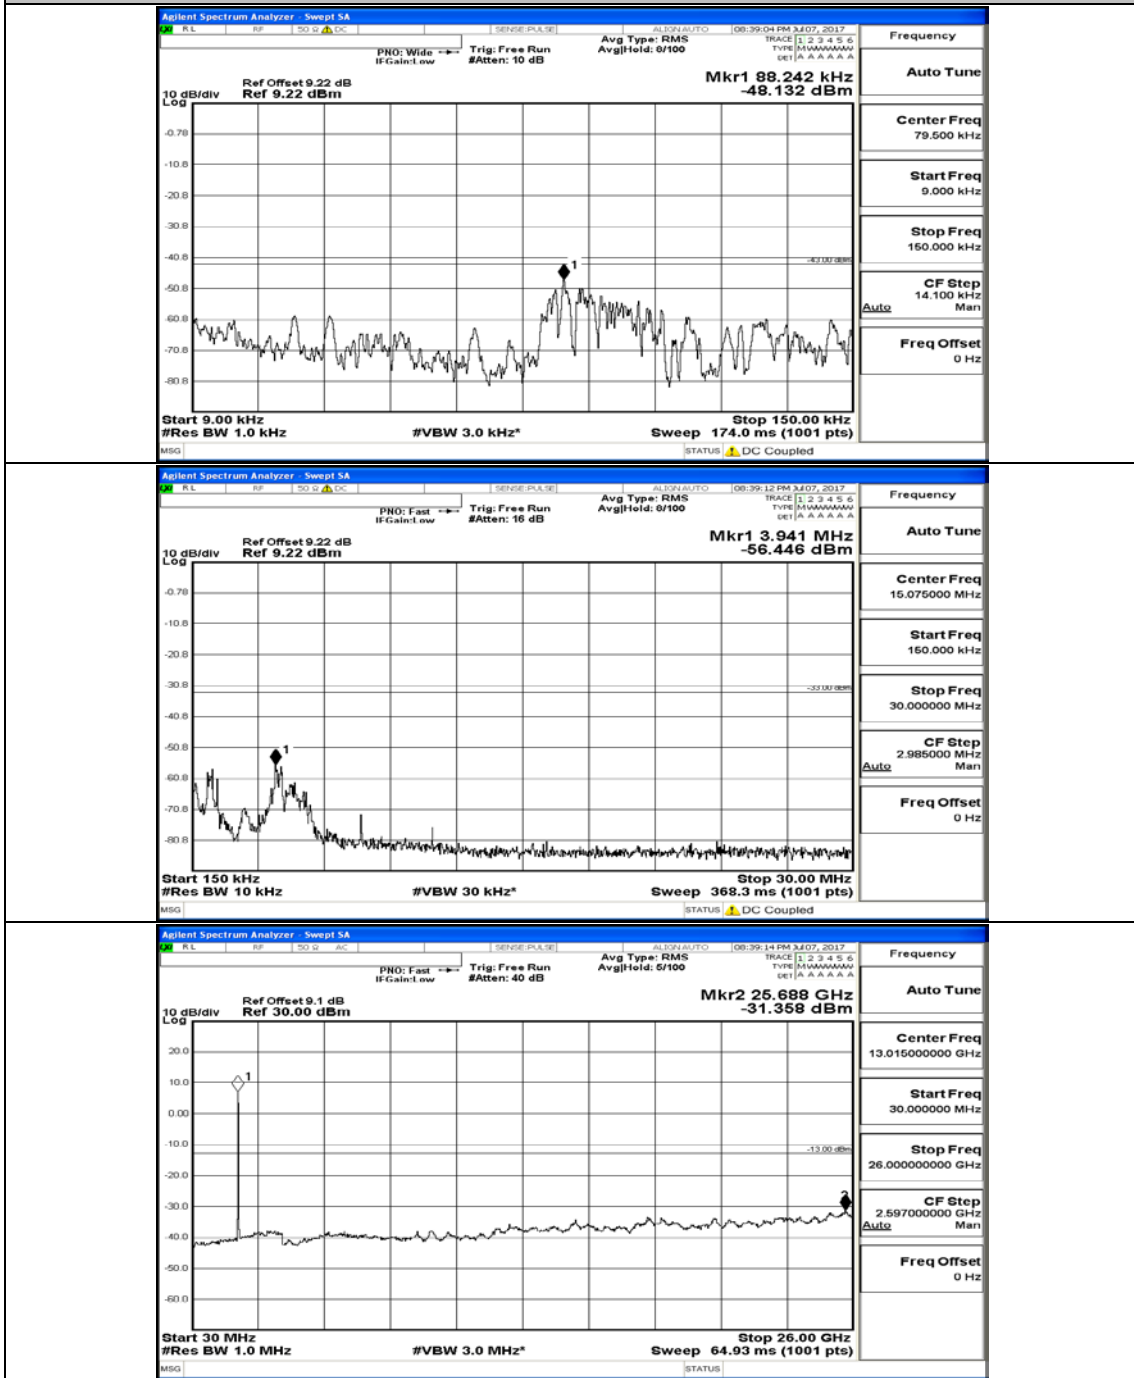

Channel Bandwidth: 10 MHz

Channel Bandwidth: 10 MHz_LCH_QPSK_1RB#0

Channel Bandwidth: 10 MHz_MCH_QPSK_1RB#0

Channel Bandwidth: 10 MHz_HCH_QPSK_1RB#0

Channel Bandwidth: 10 MHz_LCH_16QAM_1RB#0

Channel Bandwidth: 10 MHz_MCH_16QAM_1RB#0

Channel Bandwidth: 10 MHz_HCH_16QAM_1RB#0

Channel Bandwidth: 15 MHz

(Channel Bandwidth:15 MHz)_LCH_QPSK_1RB#0

(Channel Bandwidth:15 MHz)_MCH_QPSK_1RB#0

(Channel Bandwidth:15 MHz)_HCH_QPSK_1RB#0

(Channel Bandwidth:15 MHz)_LCH_16QAM_1RB#0

(Channel Bandwidth:15 MHz)_MCH_16QAM_1RB#0

(Channel Bandwidth:15 MHz)_HCH_16QAM_1RB#0

Channel Bandwidth: 20 MHz

(Channel Bandwidth:20 MHz)_LCH_QPSK_1RB#0

(Channel Bandwidth:20 MHz)_MCH_QPSK_1RB#0

(Channel Bandwidth:20 MHz)_HCH_QPSK_1RB#0