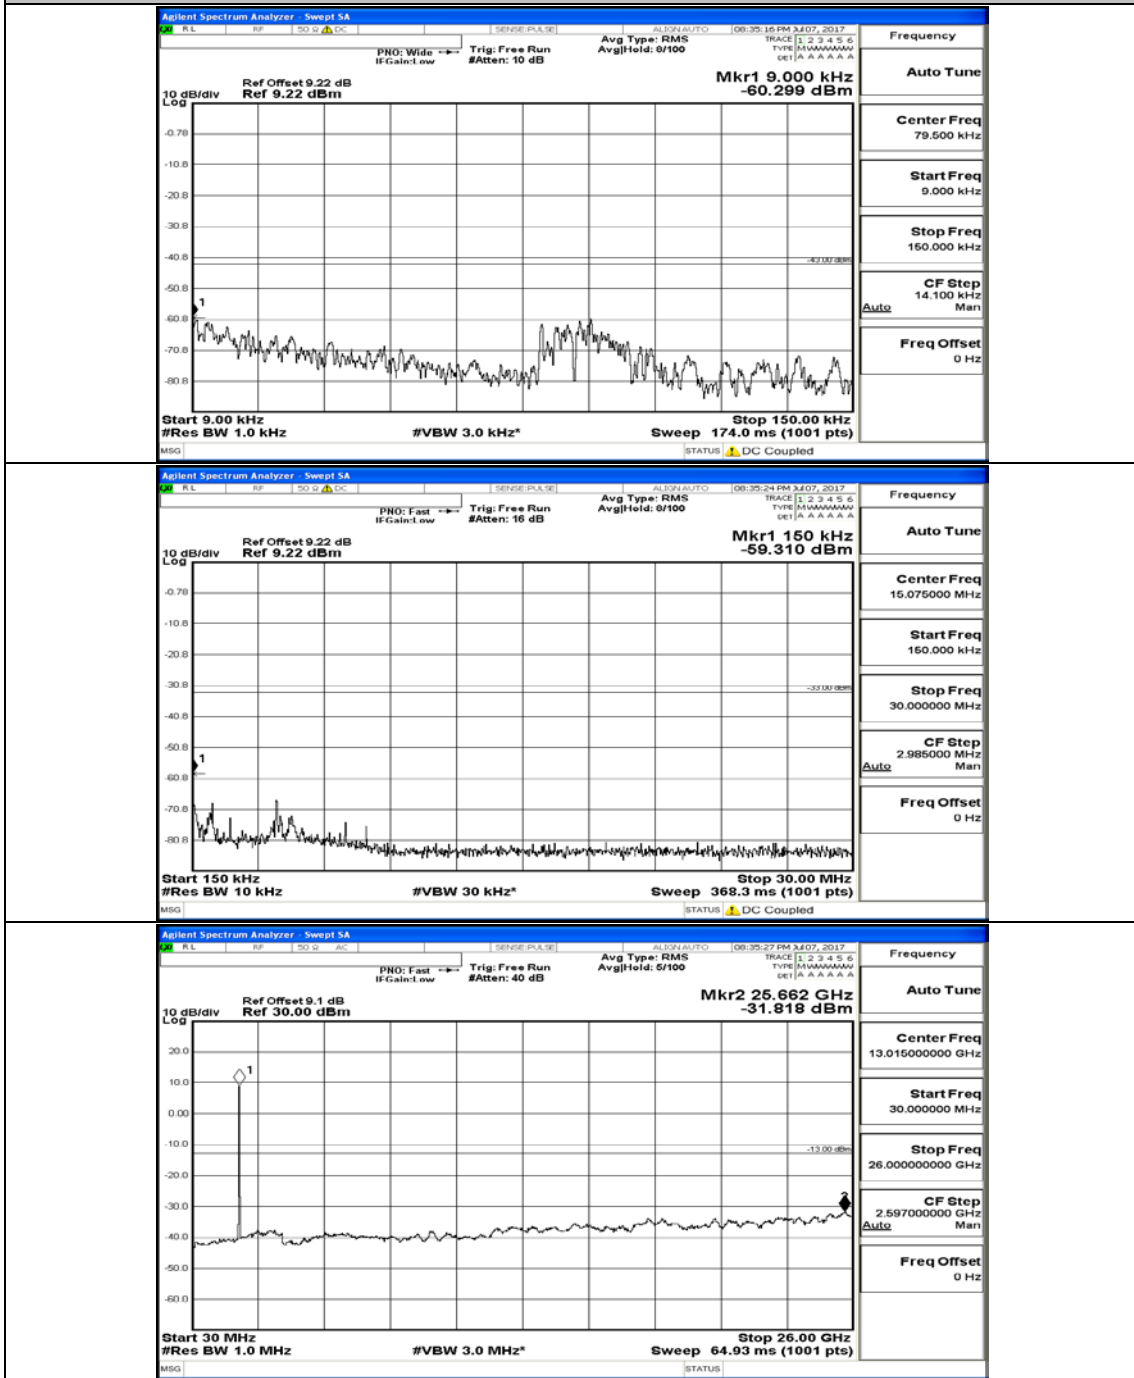

Channel Bandwidth: 10 MHz

Channel Bandwidth: 10 MHz_LCH_QPSK_1RB#0

Channel Bandwidth: 10 MHz_MCH_QPSK_1RB#0

Channel Bandwidth: 10 MHz_HCH_QPSK_1RB#0

Channel Bandwidth: 10 MHz_LCH_16QAM_1RB#0

Channel Bandwidth: 10 MHz_MCH_16QAM_1RB#0

Channel Bandwidth: 10 MHz_HCH_16QAM_1RB#0

Channel Bandwidth: 15 MHz

(Channel Bandwidth:15 MHz)_LCH_QPSK_1RB#0

(Channel Bandwidth:15 MHz)_MCH_QPSK_1RB#0

(Channel Bandwidth:15 MHz)_HCH_QPSK_1RB#0

(Channel Bandwidth:15 MHz)_LCH_16QAM_1RB#0

(Channel Bandwidth:15 MHz)_MCH_16QAM_1RB#0

(Channel Bandwidth:15 MHz)_HCH_16QAM_1RB#0

Channel Bandwidth: 20 MHz

(Channel Bandwidth:20 MHz)_LCH_QPSK_1RB#0

(Channel Bandwidth:20 MHz)_MCH_QPSK_1RB#0

(Channel Bandwidth:20 MHz)_HCH_QPSK_1RB#0