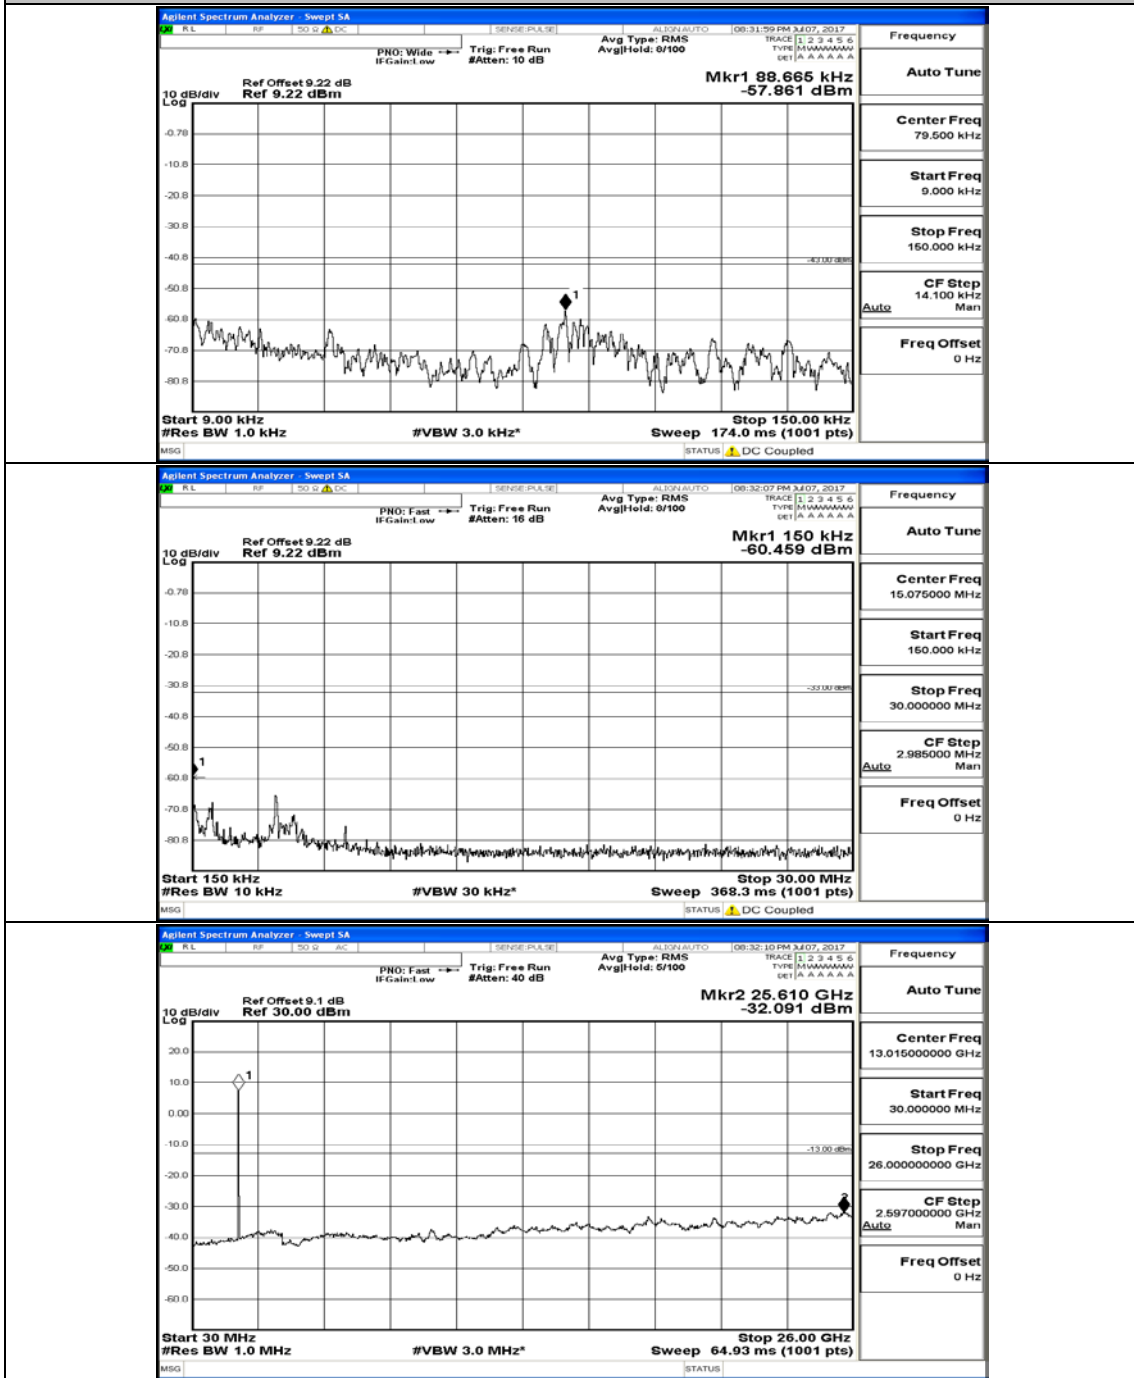

Channel Bandwidth: 10 MHz

Channel Bandwidth: 10 MHz_LCH_QPSK_1RB#0

Channel Bandwidth: 10 MHz_MCH_QPSK_1RB#0

Channel Bandwidth: 10 MHz_HCH_QPSK_1RB#0

Channel Bandwidth: 10 MHz_LCH_16QAM_1RB#0

Channel Bandwidth: 10 MHz_MCH_16QAM_1RB#0

Channel Bandwidth: 10 MHz_HCH_16QAM_1RB#0

Channel Bandwidth: 15 MHz

(Channel Bandwidth:15 MHz)_LCH_QPSK_1RB#0

(Channel Bandwidth:15 MHz)_MCH_QPSK_1RB#0

(Channel Bandwidth:15 MHz)_HCH_QPSK_1RB#0

(Channel Bandwidth:15 MHz)_LCH_16QAM_1RB#0

(Channel Bandwidth:15 MHz)_MCH_16QAM_1RB#0

(Channel Bandwidth:15 MHz)_HCH_16QAM_1RB#0

Channel Bandwidth: 20 MHz

(Channel Bandwidth:20 MHz)_LCH_QPSK_1RB#0

(Channel Bandwidth:20 MHz)_MCH_QPSK_1RB#0

(Channel Bandwidth:20 MHz)_HCH_QPSK_1RB#0