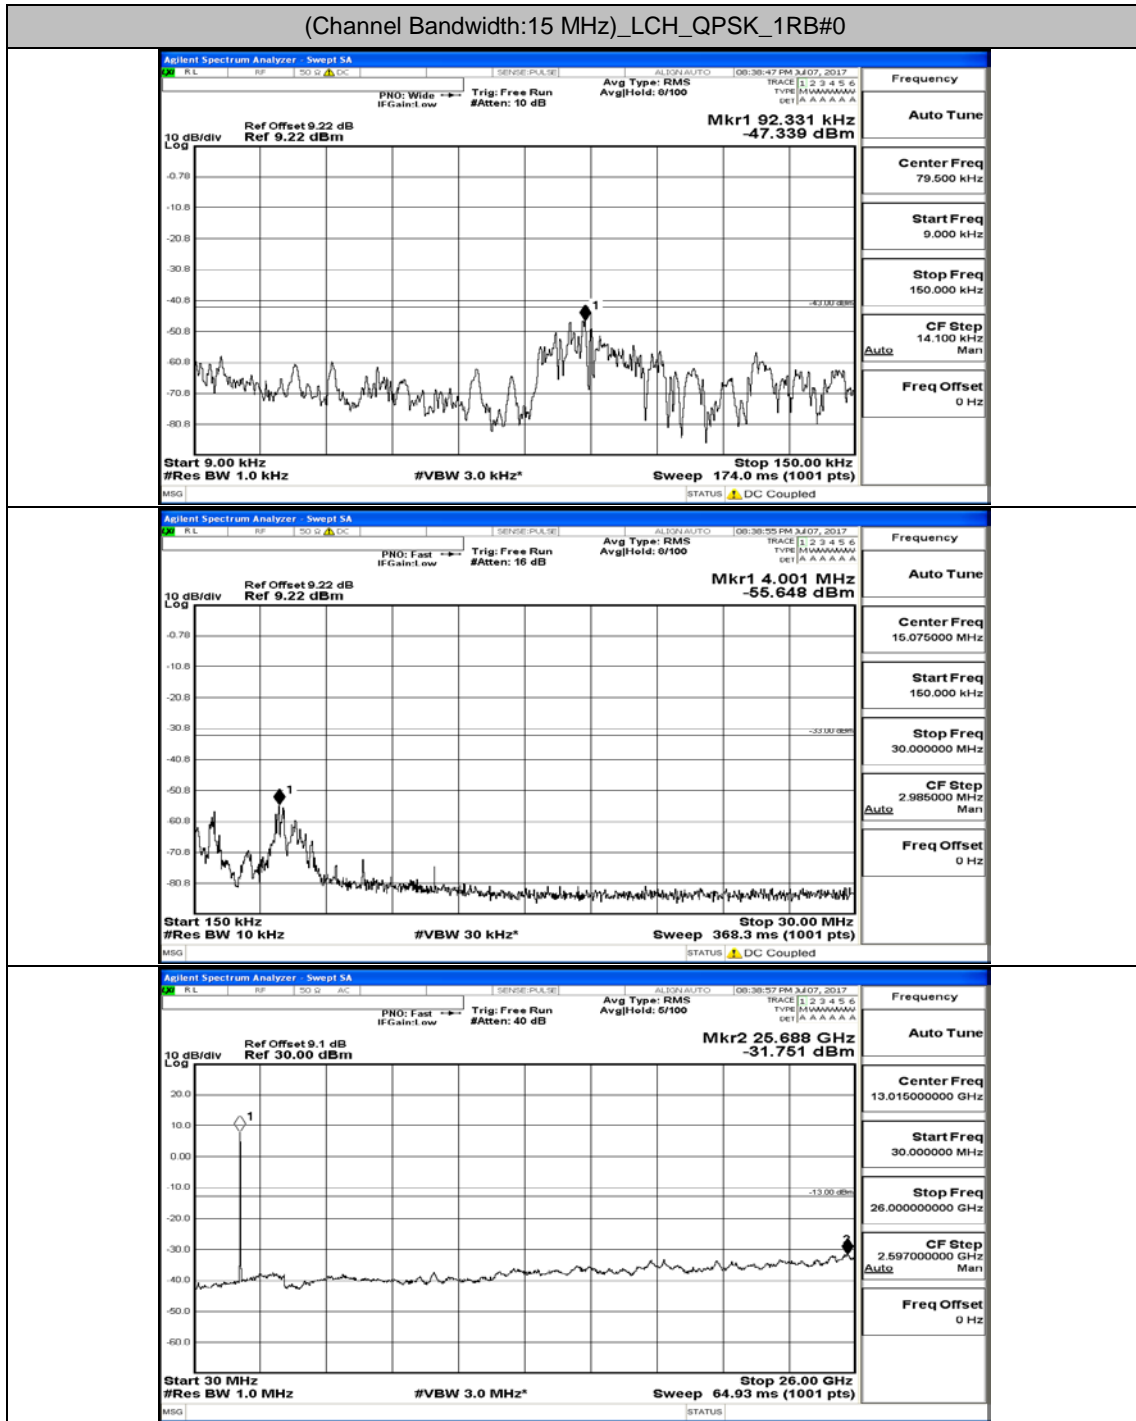

Channel Bandwidth: 10 MHz

Channel Bandwidth: 10 MHz_LCH_QPSK_1RB#0

Channel Bandwidth: 10 MHz_MCH_QPSK_1RB#0

Channel Bandwidth: 10 MHz_HCH_QPSK_1RB#0

Channel Bandwidth: 10 MHz_LCH_16QAM_1RB#0

Channel Bandwidth: 10 MHz_MCH_16QAM_1RB#0

Channel Bandwidth: 10 MHz_HCH_16QAM_1RB#0

Channel Bandwidth: 15 MHz

(Channel Bandwidth:15 MHz)_LCH_QPSK_1RB#0

(Channel Bandwidth:15 MHz)_MCH_QPSK_1RB#0

(Channel Bandwidth:15 MHz)_HCH_QPSK_1RB#0

(Channel Bandwidth:15 MHz)_LCH_16QAM_1RB#0

(Channel Bandwidth:15 MHz)_MCH_16QAM_1RB#0

(Channel Bandwidth:15 MHz)_HCH_16QAM_1RB#0

Channel Bandwidth: 20 MHz

(Channel Bandwidth:20 MHz)_LCH_QPSK_1RB#0

(Channel Bandwidth:20 MHz)_MCH_QPSK_1RB#0

(Channel Bandwidth:20 MHz)_HCH_QPSK_1RB#0