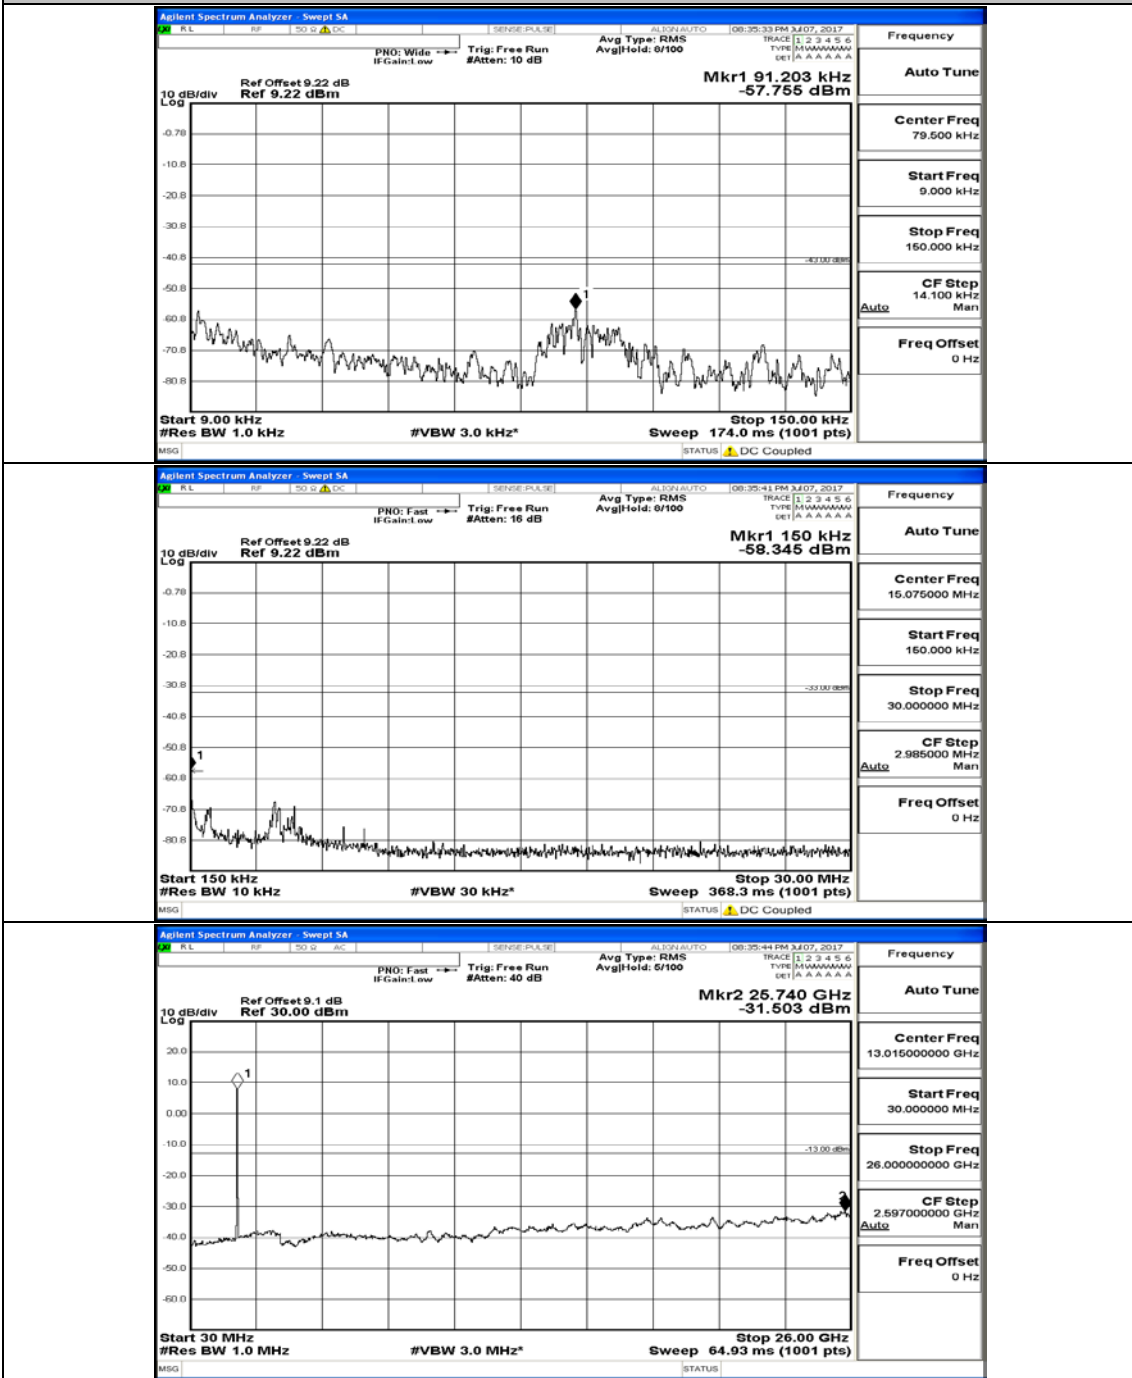

Channel Bandwidth: 10 MHz

Channel Bandwidth: 10 MHz_LCH_QPSK_1RB#0

Channel Bandwidth: 10 MHz_MCH_QPSK_1RB#0

Channel Bandwidth: 10 MHz_HCH_QPSK_1RB#0

Channel Bandwidth: 10 MHz_LCH_16QAM_1RB#0

Channel Bandwidth: 10 MHz_MCH_16QAM_1RB#0

Channel Bandwidth: 10 MHz_HCH_16QAM_1RB#0

Channel Bandwidth: 15 MHz

(Channel Bandwidth:15 MHz)_LCH_QPSK_1RB#0

(Channel Bandwidth:15 MHz)_MCH_QPSK_1RB#0

(Channel Bandwidth:15 MHz)_HCH_QPSK_1RB#0

(Channel Bandwidth:15 MHz)_LCH_16QAM_1RB#0

(Channel Bandwidth:15 MHz)_MCH_16QAM_1RB#0

(Channel Bandwidth:15 MHz)_HCH_16QAM_1RB#0

Channel Bandwidth: 20 MHz

(Channel Bandwidth:20 MHz)_LCH_QPSK_1RB#0

(Channel Bandwidth:20 MHz)_MCH_QPSK_1RB#0

(Channel Bandwidth:20 MHz)_HCH_QPSK_1RB#0