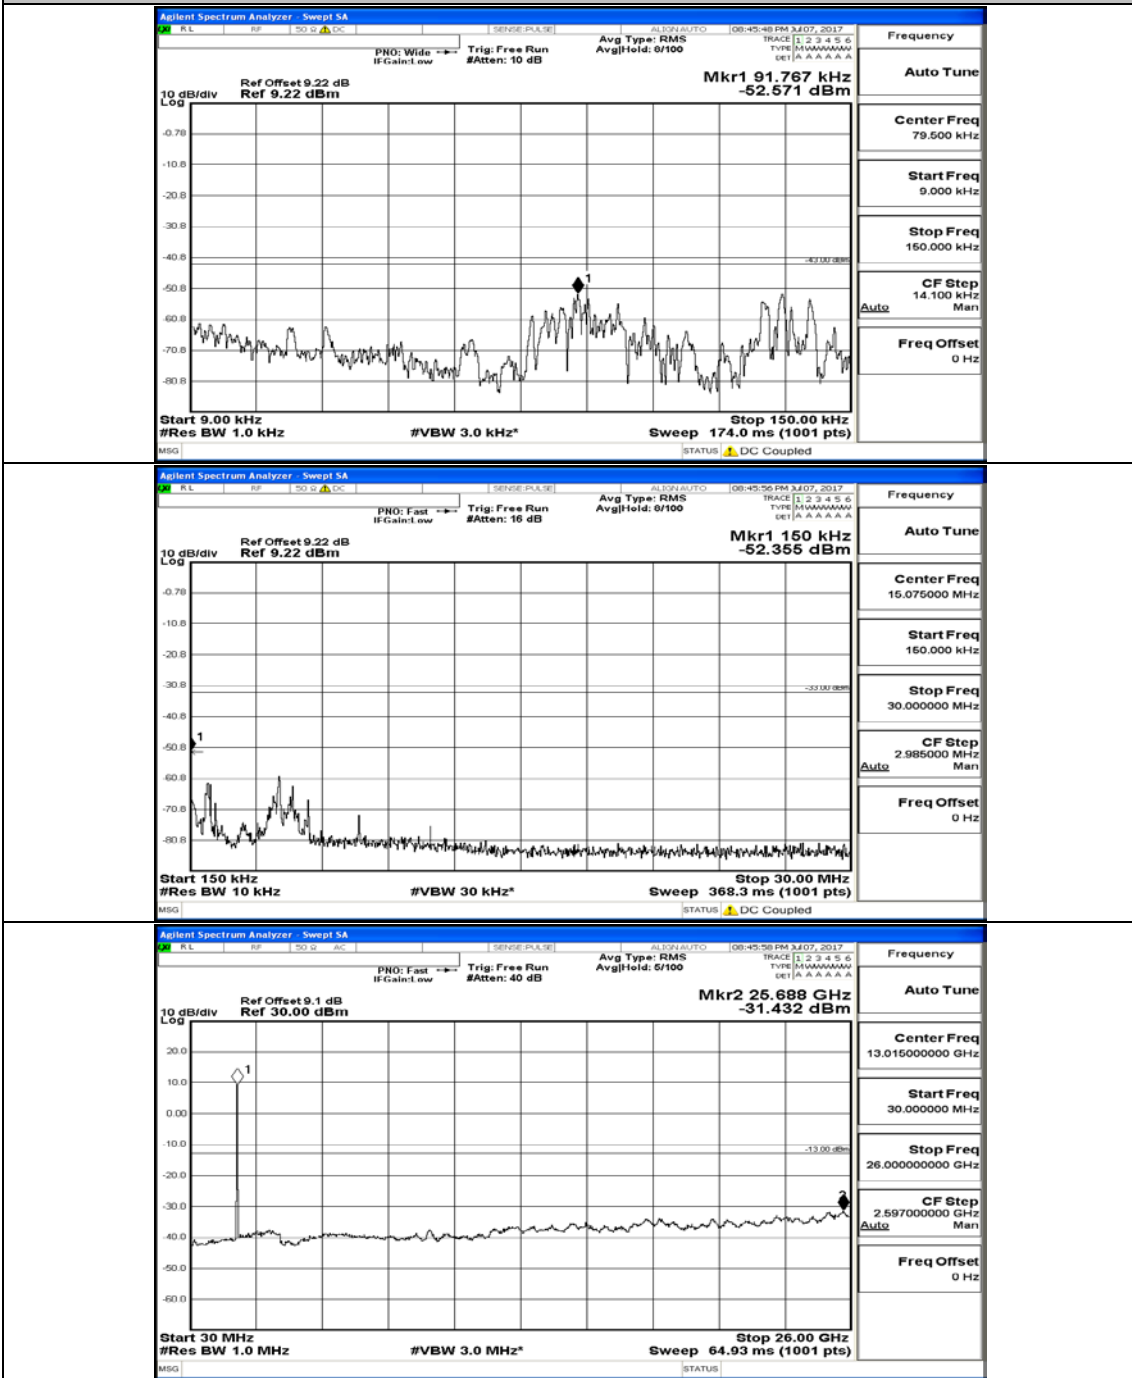

Channel Bandwidth: 10 MHz

Channel Bandwidth: 10 MHz_LCH_QPSK_1RB#0

Channel Bandwidth: 10 MHz_MCH_QPSK_1RB#0

Channel Bandwidth: 10 MHz_HCH_QPSK_1RB#0

Channel Bandwidth: 10 MHz_LCH_16QAM_1RB#0

Channel Bandwidth: 10 MHz_MCH_16QAM_1RB#0

Channel Bandwidth: 10 MHz_HCH_16QAM_1RB#0

Channel Bandwidth: 15 MHz

(Channel Bandwidth:15 MHz)_LCH_QPSK_1RB#0

(Channel Bandwidth:15 MHz)_MCH_QPSK_1RB#0

(Channel Bandwidth:15 MHz)_HCH_QPSK_1RB#0

(Channel Bandwidth:15 MHz)_LCH_16QAM_1RB#0

(Channel Bandwidth:15 MHz)_MCH_16QAM_1RB#0

(Channel Bandwidth:15 MHz)_HCH_16QAM_1RB#0

Channel Bandwidth: 20 MHz

(Channel Bandwidth:20 MHz)_LCH_QPSK_1RB#0

(Channel Bandwidth:20 MHz)_MCH_QPSK_1RB#0

(Channel Bandwidth:20 MHz)_HCH_QPSK_1RB#0