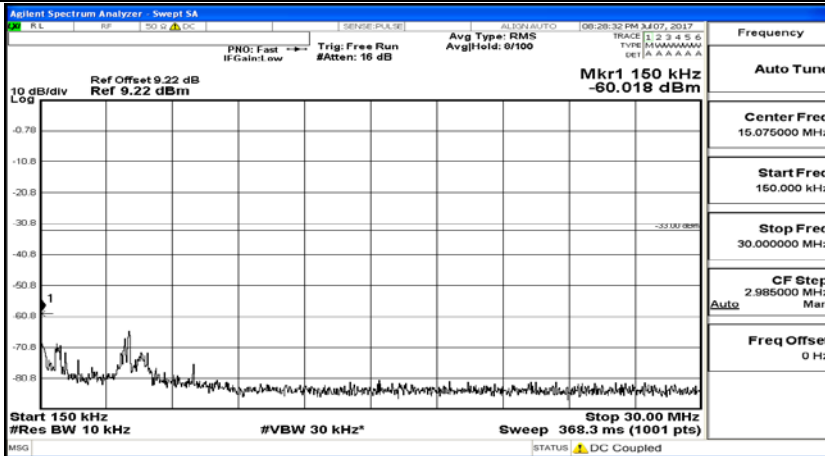

Channel Bandwidth: 10 MHz

Channel Bandwidth: 10 MHz_LCH_QPSK_1RB#0

Channel Bandwidth: 10 MHz_MCH_QPSK_1RB#0

Channel Bandwidth: 10 MHz_HCH_QPSK_1RB#0

Channel Bandwidth: 10 MHz_LCH_16QAM_1RB#0

Channel Bandwidth: 10 MHz_MCH_16QAM_1RB#0

Channel Bandwidth: 10 MHz_HCH_16QAM_1RB#0

Channel Bandwidth: 15 MHz

(Channel Bandwidth:15 MHz)_LCH_QPSK_1RB#0

(Channel Bandwidth:15 MHz)_MCH_QPSK_1RB#0

(Channel Bandwidth:15 MHz)_HCH_QPSK_1RB#0

(Channel Bandwidth:15 MHz)_LCH_16QAM_1RB#0