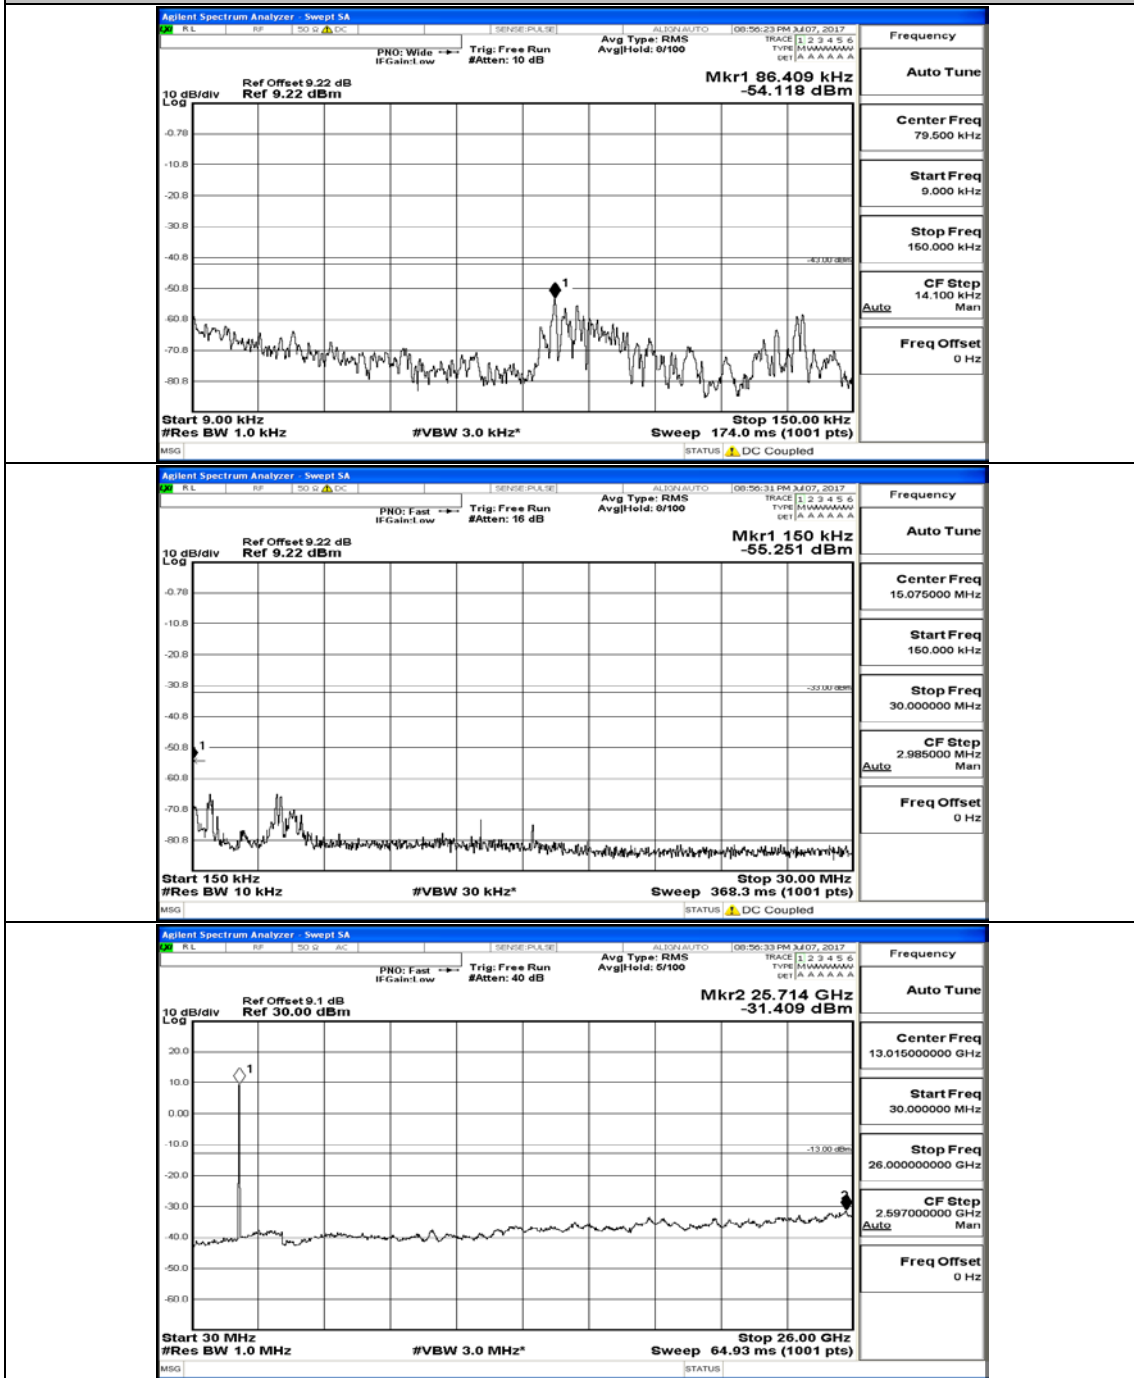

Channel Bandwidth: 10 MHz

Channel Bandwidth: 10 MHz_LCH_QPSK_1RB#0

Channel Bandwidth: 10 MHz_MCH_QPSK_1RB#0

Channel Bandwidth: 10 MHz_HCH_QPSK_1RB#0

Channel Bandwidth: 10 MHz_LCH_16QAM_1RB#0

Channel Bandwidth: 10 MHz_MCH_16QAM_1RB#0

Channel Bandwidth: 10 MHz_HCH_16QAM_1RB#0

Channel Bandwidth: 15 MHz

(Channel Bandwidth:15 MHz)_LCH_QPSK_1RB#0

(Channel Bandwidth:15 MHz)_MCH_QPSK_1RB#0

(Channel Bandwidth:15 MHz)_HCH_QPSK_1RB#0

(Channel Bandwidth:15 MHz)_LCH_16QAM_1RB#0

(Channel Bandwidth:15 MHz)_MCH_16QAM_1RB#0

(Channel Bandwidth:15 MHz)_HCH_16QAM_1RB#0

Channel Bandwidth: 20 MHz

(Channel Bandwidth:20 MHz)_LCH_QPSK_1RB#0

(Channel Bandwidth:20 MHz)_MCH_QPSK_1RB#0

(Channel Bandwidth:20 MHz)_HCH_QPSK_1RB#0

(Channel Bandwidth:20 MHz)_LCH_16QAM_1RB#0

(Channel Bandwidth:20 MHz)_MCH_16QAM_1RB#0

(Channel Bandwidth:20 MHz)_HCH_16QAM_1RB#0