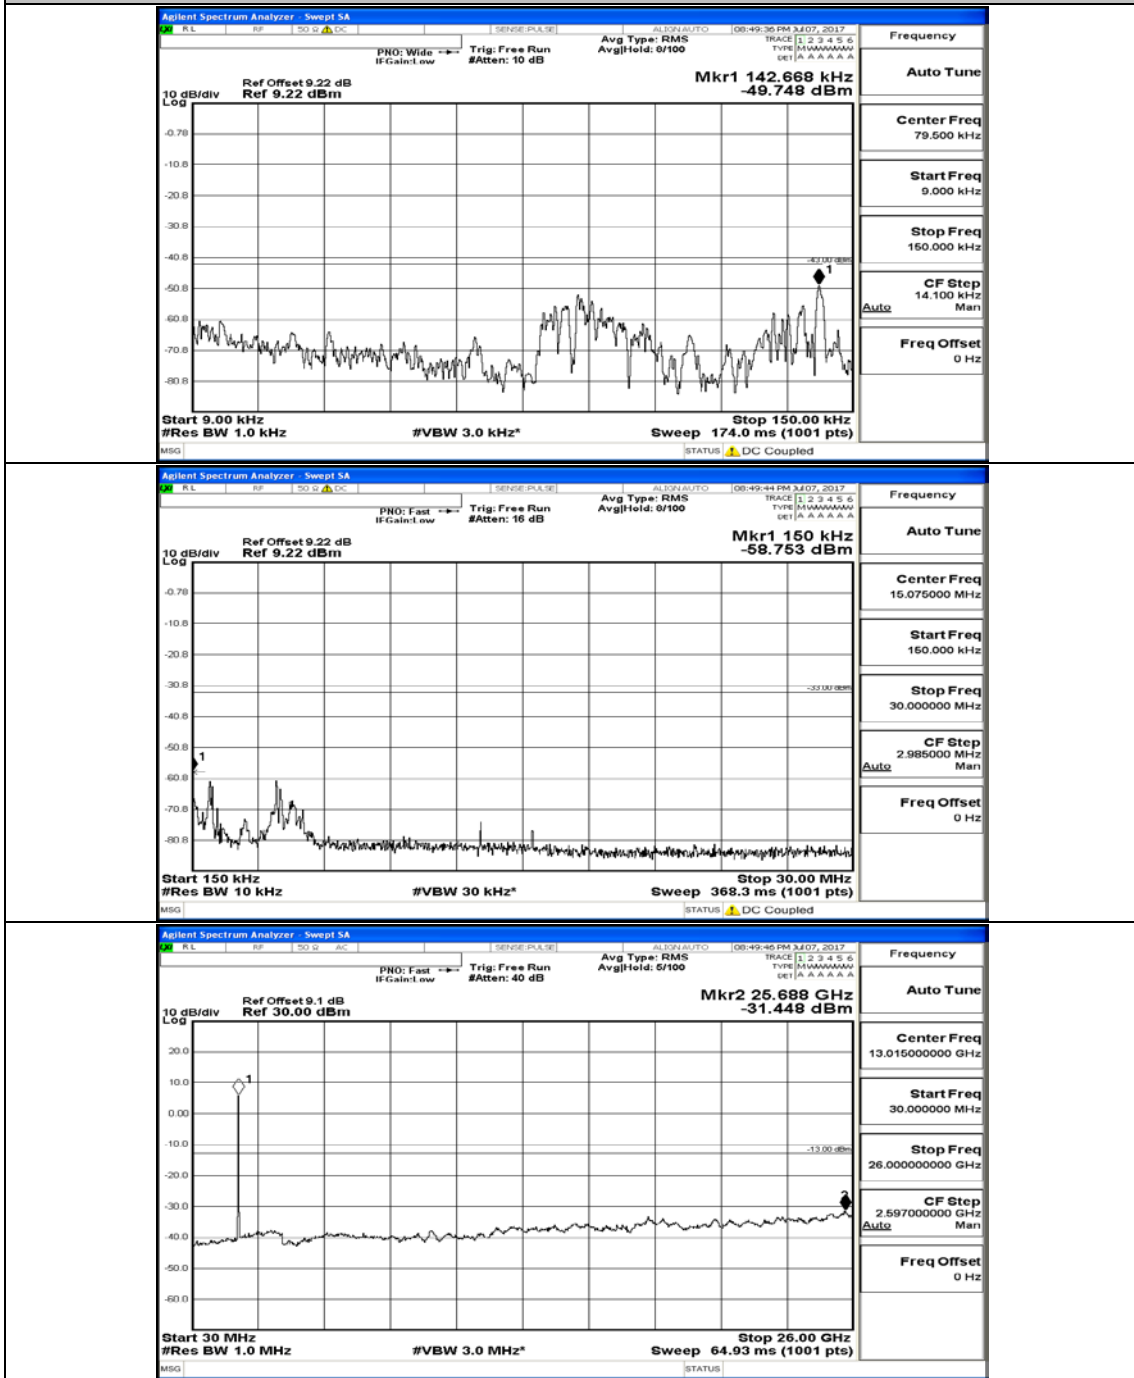

Channel Bandwidth: 10 MHz

Channel Bandwidth: 10 MHz_LCH_QPSK_1RB#0

Channel Bandwidth: 10 MHz_MCH_QPSK_1RB#0

Channel Bandwidth: 10 MHz_HCH_QPSK_1RB#0

Channel Bandwidth: 10 MHz_LCH_16QAM_1RB#0

Channel Bandwidth: 10 MHz_MCH_16QAM_1RB#0

Channel Bandwidth: 10 MHz_HCH_16QAM_1RB#0

Channel Bandwidth: 15 MHz

(Channel Bandwidth:15 MHz)_LCH_QPSK_1RB#0

(Channel Bandwidth:15 MHz)_MCH_QPSK_1RB#0

(Channel Bandwidth:15 MHz)_HCH_QPSK_1RB#0

(Channel Bandwidth:15 MHz)_LCH_16QAM_1RB#0

(Channel Bandwidth:15 MHz)_MCH_16QAM_1RB#0

(Channel Bandwidth:15 MHz)_HCH_16QAM_1RB#0

Channel Bandwidth: 20 MHz

(Channel Bandwidth:20 MHz)_LCH_QPSK_1RB#0

(Channel Bandwidth:20 MHz)_MCH_QPSK_1RB#0

(Channel Bandwidth:20 MHz)_HCH_QPSK_1RB#0

(Channel Bandwidth:20 MHz)_LCH_16QAM_1RB#0

(Channel Bandwidth:20 MHz)_MCH_16QAM_1RB#0

(Channel Bandwidth:20 MHz)_HCH_16QAM_1RB#0