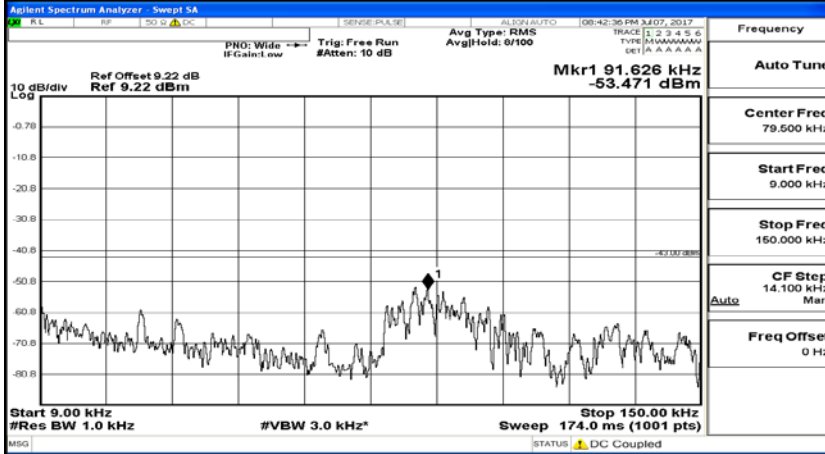

(Channel Bandwidth:15 MHz)_MCH_16QAM_1RB#0