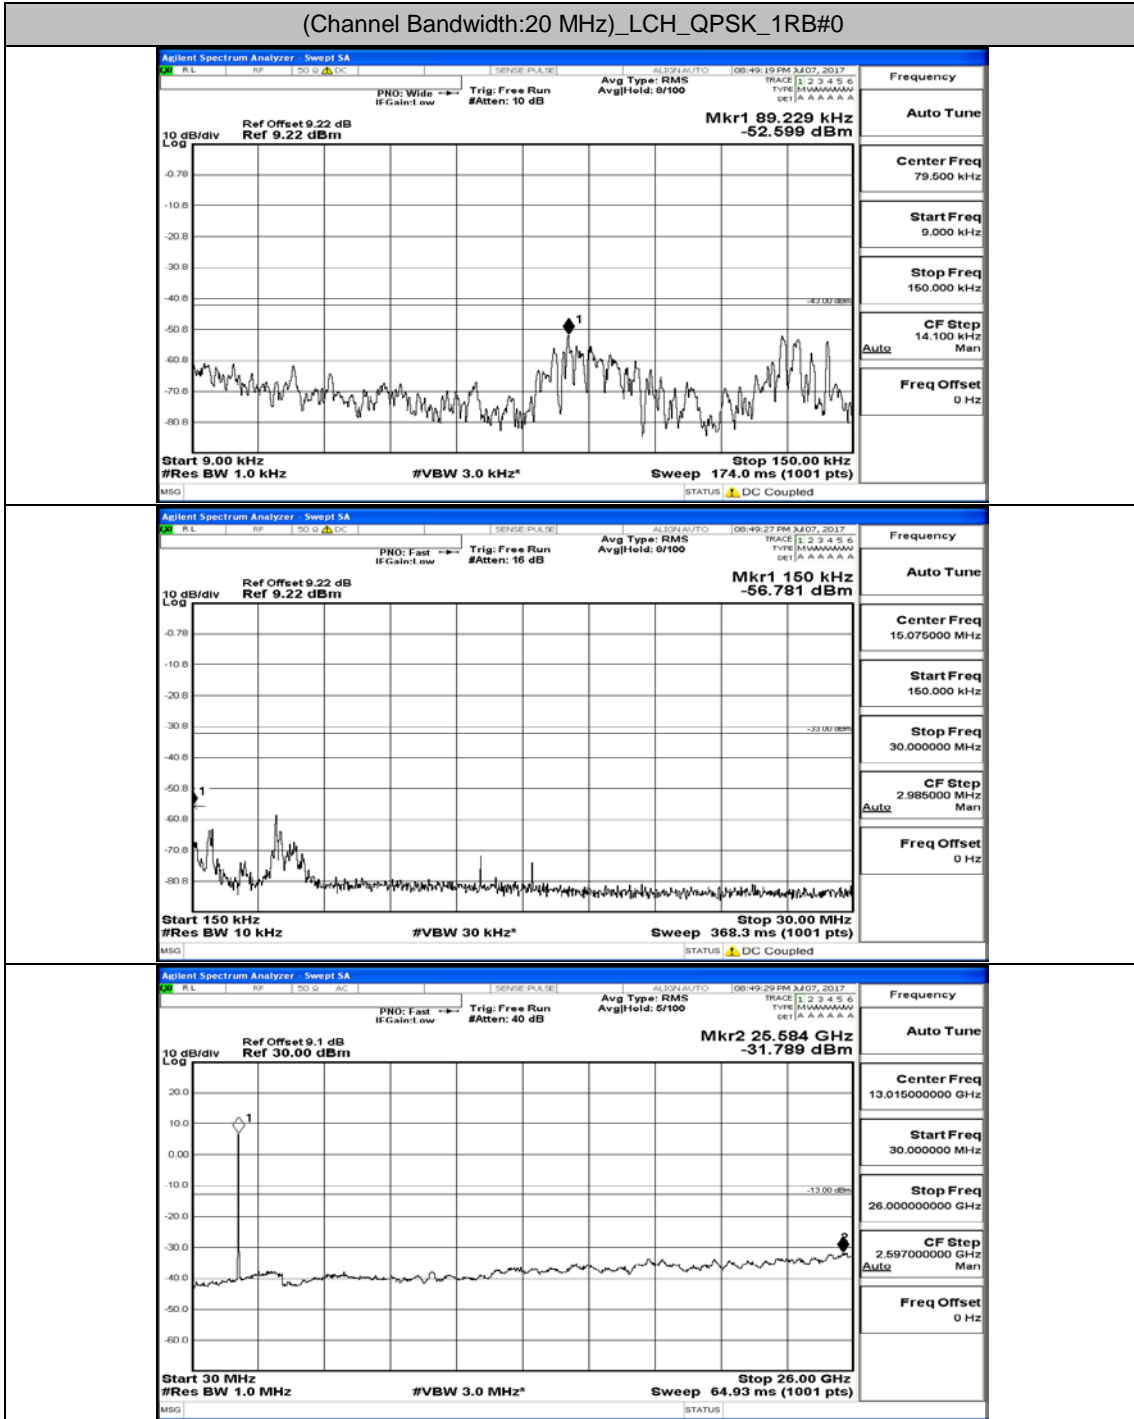

Channel Bandwidth: 10 MHz

Channel Bandwidth: 10 MHz_LCH_QPSK_1RB#0

Channel Bandwidth: 10 MHz_MCH_QPSK_1RB#0

Channel Bandwidth: 10 MHz_HCH_QPSK_1RB#0

Channel Bandwidth: 10 MHz_LCH_16QAM_1RB#0

Channel Bandwidth: 10 MHz_MCH_16QAM_1RB#0

Channel Bandwidth: 10 MHz_HCH_16QAM_1RB#0

Channel Bandwidth: 15 MHz

(Channel Bandwidth:15 MHz)_LCH_QPSK_1RB#0

(Channel Bandwidth:15 MHz)_MCH_QPSK_1RB#0

(Channel Bandwidth:15 MHz)_HCH_QPSK_1RB#0

(Channel Bandwidth:15 MHz)_LCH_16QAM_1RB#0

(Channel Bandwidth:15 MHz)_MCH_16QAM_1RB#0

(Channel Bandwidth:15 MHz)_HCH_16QAM_1RB#0

Channel Bandwidth: 20 MHz

(Channel Bandwidth:20 MHz)_LCH_QPSK_1RB#0

(Channel Bandwidth:20 MHz)_MCH_QPSK_1RB#0

(Channel Bandwidth:20 MHz)_HCH_QPSK_1RB#0

(Channel Bandwidth:20 MHz)_LCH_16QAM_1RB#0

(Channel Bandwidth:20 MHz)_MCH_16QAM_1RB#0

(Channel Bandwidth:20 MHz)_HCH_16QAM_1RB#0