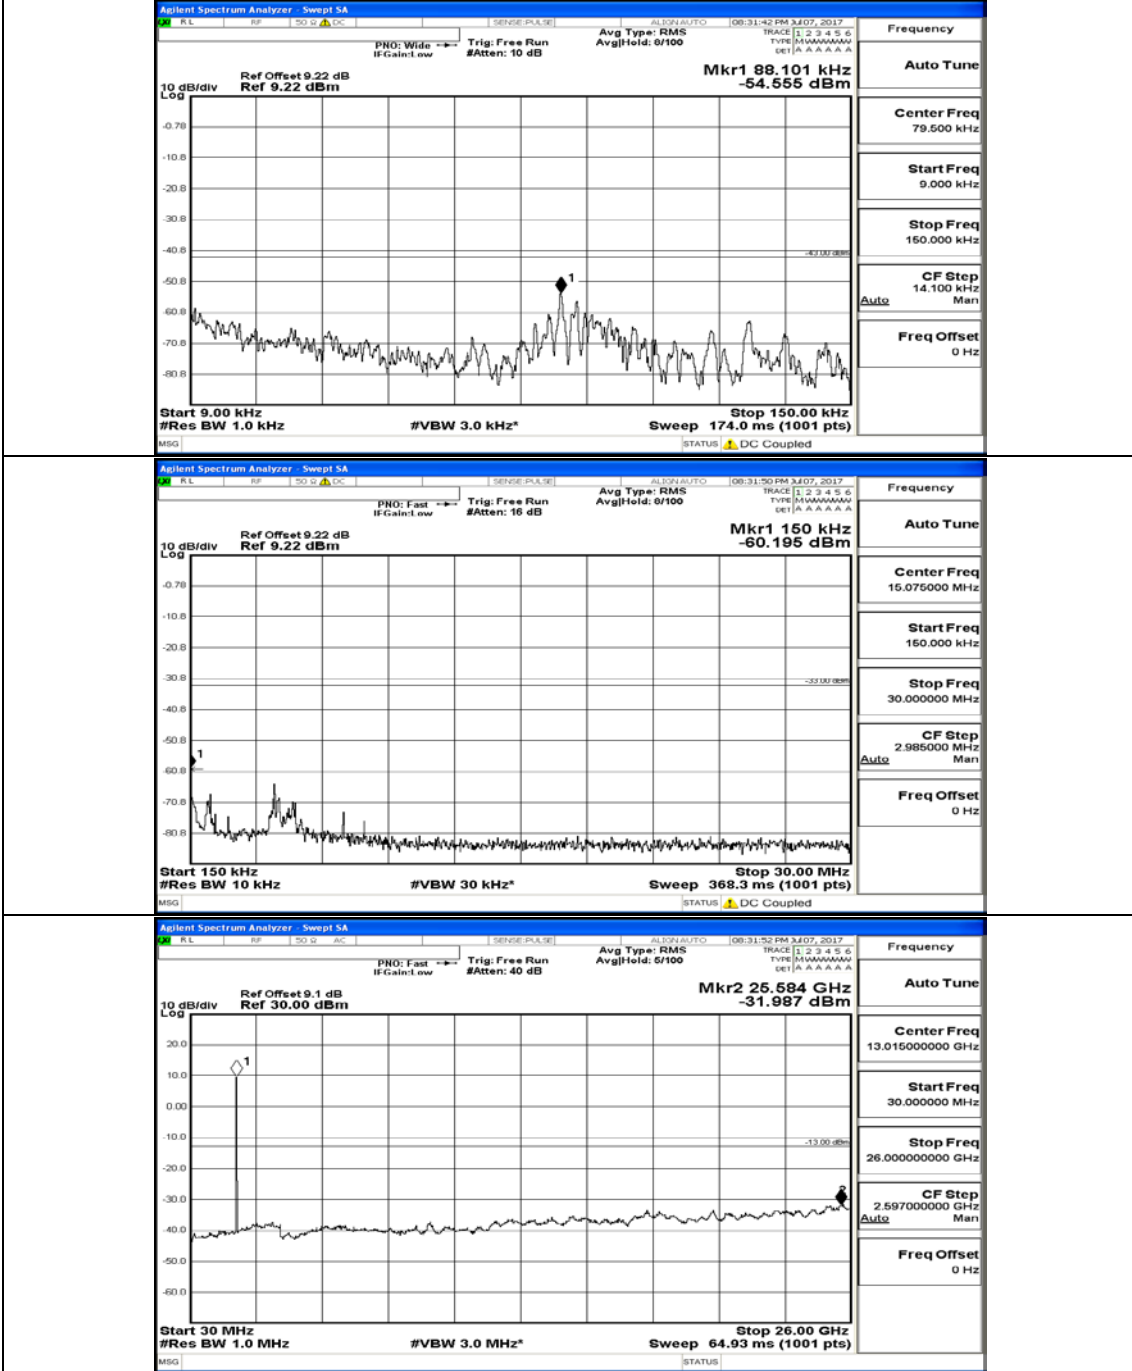

Channel Bandwidth: 10 MHz

Channel Bandwidth: 10 MHz_LCH_QPSK_1RB#0

Channel Bandwidth: 10 MHz_MCH_QPSK_1RB#0

Channel Bandwidth: 10 MHz_HCH_QPSK_1RB#0

Channel Bandwidth: 10 MHz_LCH_16QAM_1RB#0

Channel Bandwidth: 10 MHz_MCH_16QAM_1RB#0

Channel Bandwidth: 10 MHz_HCH_16QAM_1RB#0

Channel Bandwidth: 15 MHz

(Channel Bandwidth:15 MHz)_LCH_QPSK_1RB#0

(Channel Bandwidth:15 MHz)_MCH_QPSK_1RB#0

(Channel Bandwidth:15 MHz)_HCH_QPSK_1RB#0

(Channel Bandwidth:15 MHz)_LCH_16QAM_1RB#0

(Channel Bandwidth:15 MHz)_MCH_16QAM_1RB#0

(Channel Bandwidth:15 MHz)_HCH_16QAM_1RB#0

Channel Bandwidth: 20 MHz

(Channel Bandwidth:20 MHz)_LCH_QPSK_1RB#0

(Channel Bandwidth:20 MHz)_MCH_QPSK_1RB#0

(Channel Bandwidth:20 MHz)_HCH_QPSK_1RB#0