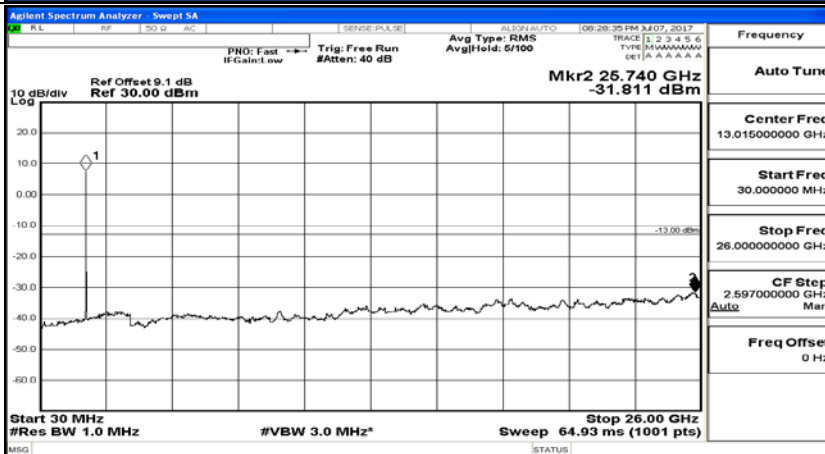

Channel Bandwidth: 10 MHz

Channel Bandwidth: 10 MHz_LCH_QPSK_1RB#0

Channel Bandwidth: 10 MHz_MCH_QPSK_1RB#0

Channel Bandwidth: 10 MHz_HCH_QPSK_1RB#0

Channel Bandwidth: 10 MHz_LCH_16QAM_1RB#0

Channel Bandwidth: 10 MHz_MCH_16QAM_1RB#0

Channel Bandwidth: 10 MHz_HCH_16QAM_1RB#0

Channel Bandwidth: 15 MHz

(Channel Bandwidth:15 MHz)_LCH_QPSK_1RB#0

(Channel Bandwidth:15 MHz)_MCH_QPSK_1RB#0

(Channel Bandwidth:15 MHz)_HCH_QPSK_1RB#0

(Channel Bandwidth:15 MHz)_LCH_16QAM_1RB#0