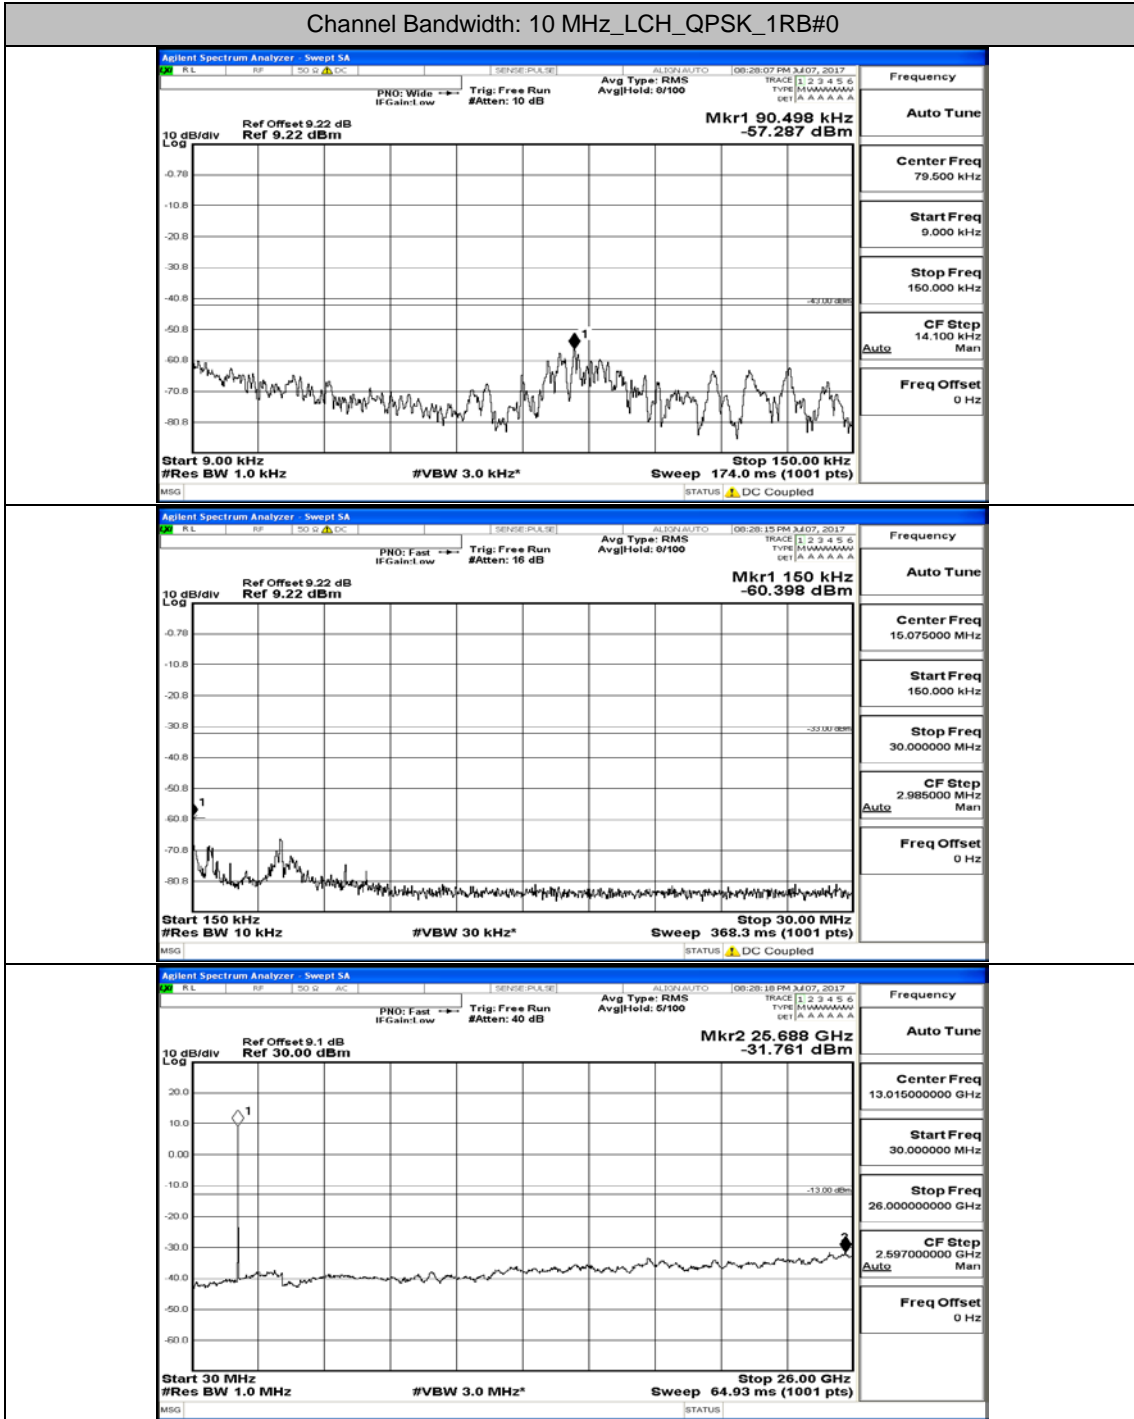

Channel Bandwidth: 10 MHz

Channel Bandwidth: 10 MHz_LCH_QPSK_1RB#0

Channel Bandwidth: 10 MHz_MCH_QPSK_1RB#0

Channel Bandwidth: 10 MHz_HCH_QPSK_1RB#0

Channel Bandwidth: 10 MHz_LCH_16QAM_1RB#0

Channel Bandwidth: 10 MHz_MCH_16QAM_1RB#0

Channel Bandwidth: 10 MHz_HCH_16QAM_1RB#0

Channel Bandwidth: 15 MHz

(Channel Bandwidth:15 MHz)_LCH_QPSK_1RB#0

(Channel Bandwidth:15 MHz)_MCH_QPSK_1RB#0

(Channel Bandwidth:15 MHz)_HCH_QPSK_1RB#0

(Channel Bandwidth:15 MHz)_LCH_16QAM_1RB#0

(Channel Bandwidth:15 MHz)_MCH_16QAM_1RB#0

(Channel Bandwidth:15 MHz)_HCH_16QAM_1RB#0

Channel Bandwidth: 20 MHz

(Channel Bandwidth:20 MHz)_LCH_QPSK_1RB#0

(Channel Bandwidth:20 MHz)_MCH_QPSK_1RB#0

(Channel Bandwidth:20 MHz)_HCH_QPSK_1RB#0