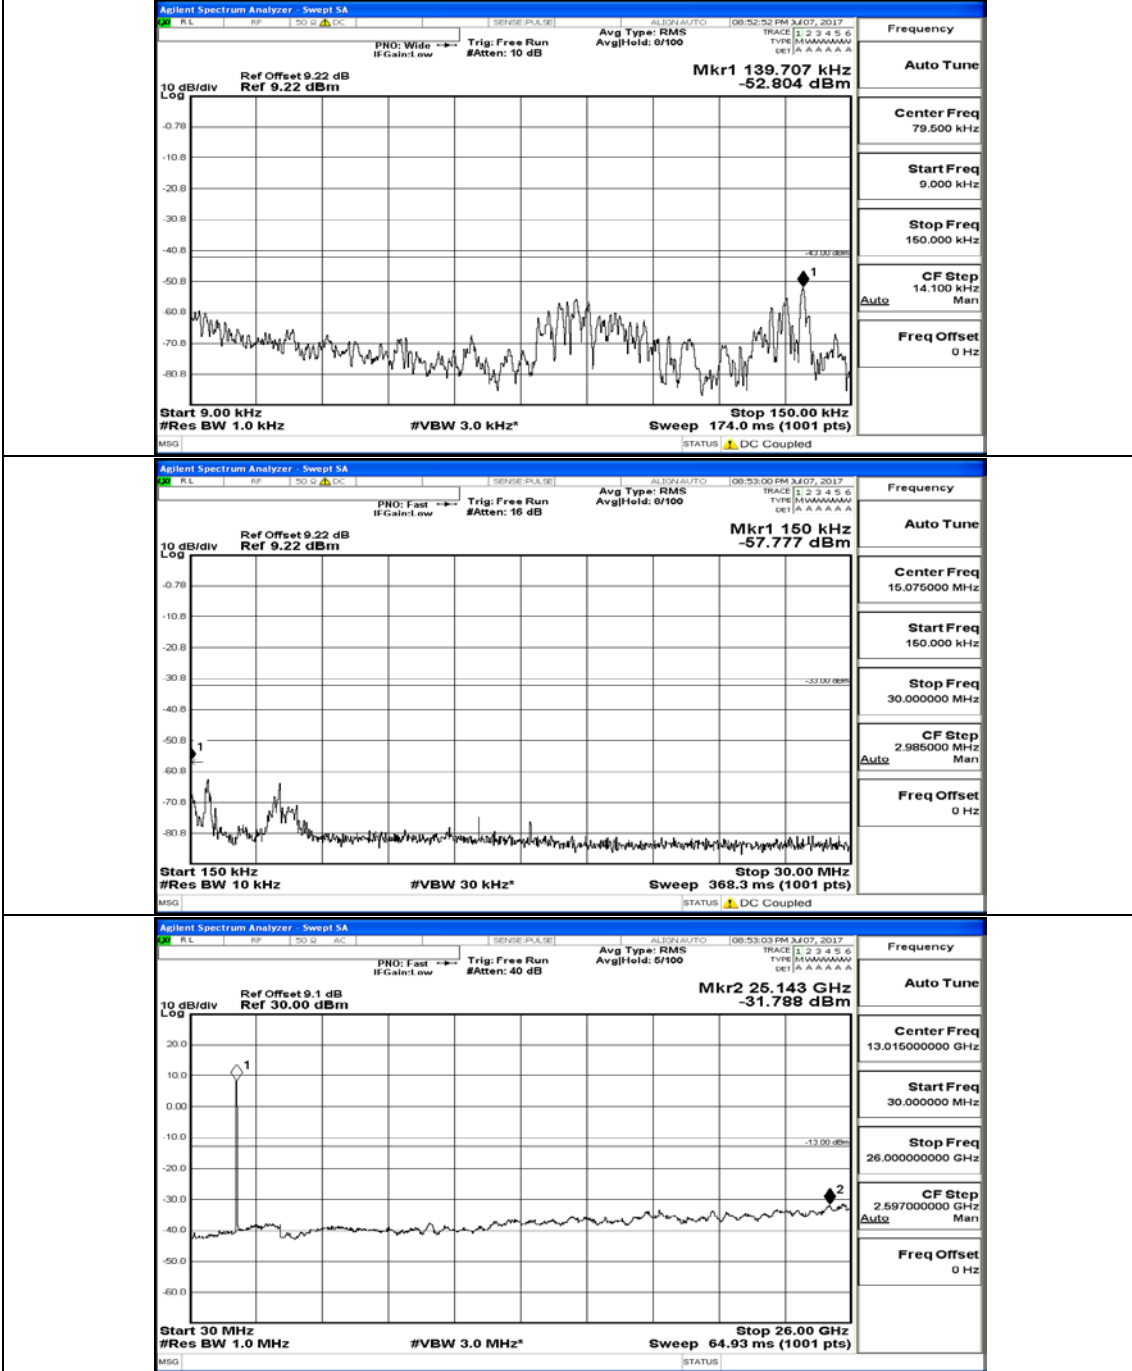

Channel Bandwidth: 10 MHz

Channel Bandwidth: 10 MHz_LCH_QPSK_1RB#0

Channel Bandwidth: 10 MHz_MCH_QPSK_1RB#0

Channel Bandwidth: 10 MHz_HCH_QPSK_1RB#0

Channel Bandwidth: 10 MHz_LCH_16QAM_1RB#0

Channel Bandwidth: 10 MHz_MCH_16QAM_1RB#0

Channel Bandwidth: 10 MHz_HCH_16QAM_1RB#0

Channel Bandwidth: 15 MHz

(Channel Bandwidth:15 MHz)_LCH_QPSK_1RB#0

(Channel Bandwidth:15 MHz)_MCH_QPSK_1RB#0

(Channel Bandwidth:15 MHz)_HCH_QPSK_1RB#0

(Channel Bandwidth:15 MHz)_LCH_16QAM_1RB#0

(Channel Bandwidth:15 MHz)_MCH_16QAM_1RB#0

(Channel Bandwidth:15 MHz)_HCH_16QAM_1RB#0

Channel Bandwidth: 20 MHz

(Channel Bandwidth:20 MHz)_LCH_QPSK_1RB#0

(Channel Bandwidth:20 MHz)_MCH_QPSK_1RB#0

(Channel Bandwidth:20 MHz)_HCH_QPSK_1RB#0

(Channel Bandwidth:20 MHz)_LCH_16QAM_1RB#0

(Channel Bandwidth:20 MHz)_MCH_16QAM_1RB#0

(Channel Bandwidth:20 MHz)_HCH_16QAM_1RB#0