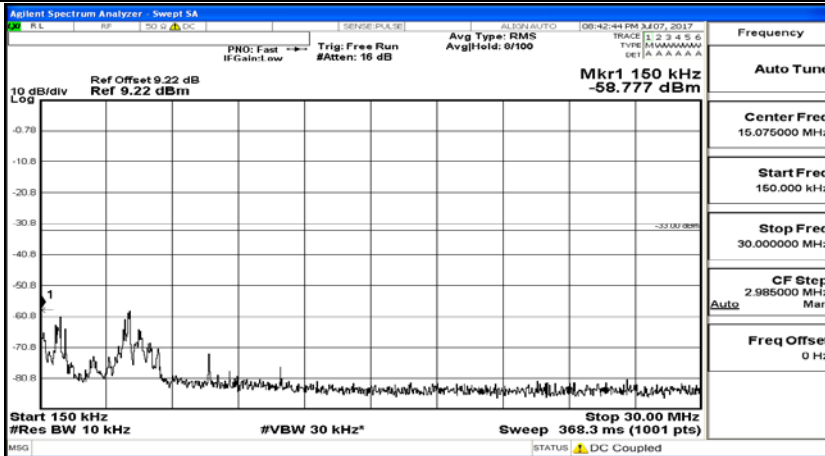

(Channel Bandwidth:15 MHz)_MCH_16QAM_1RB#0