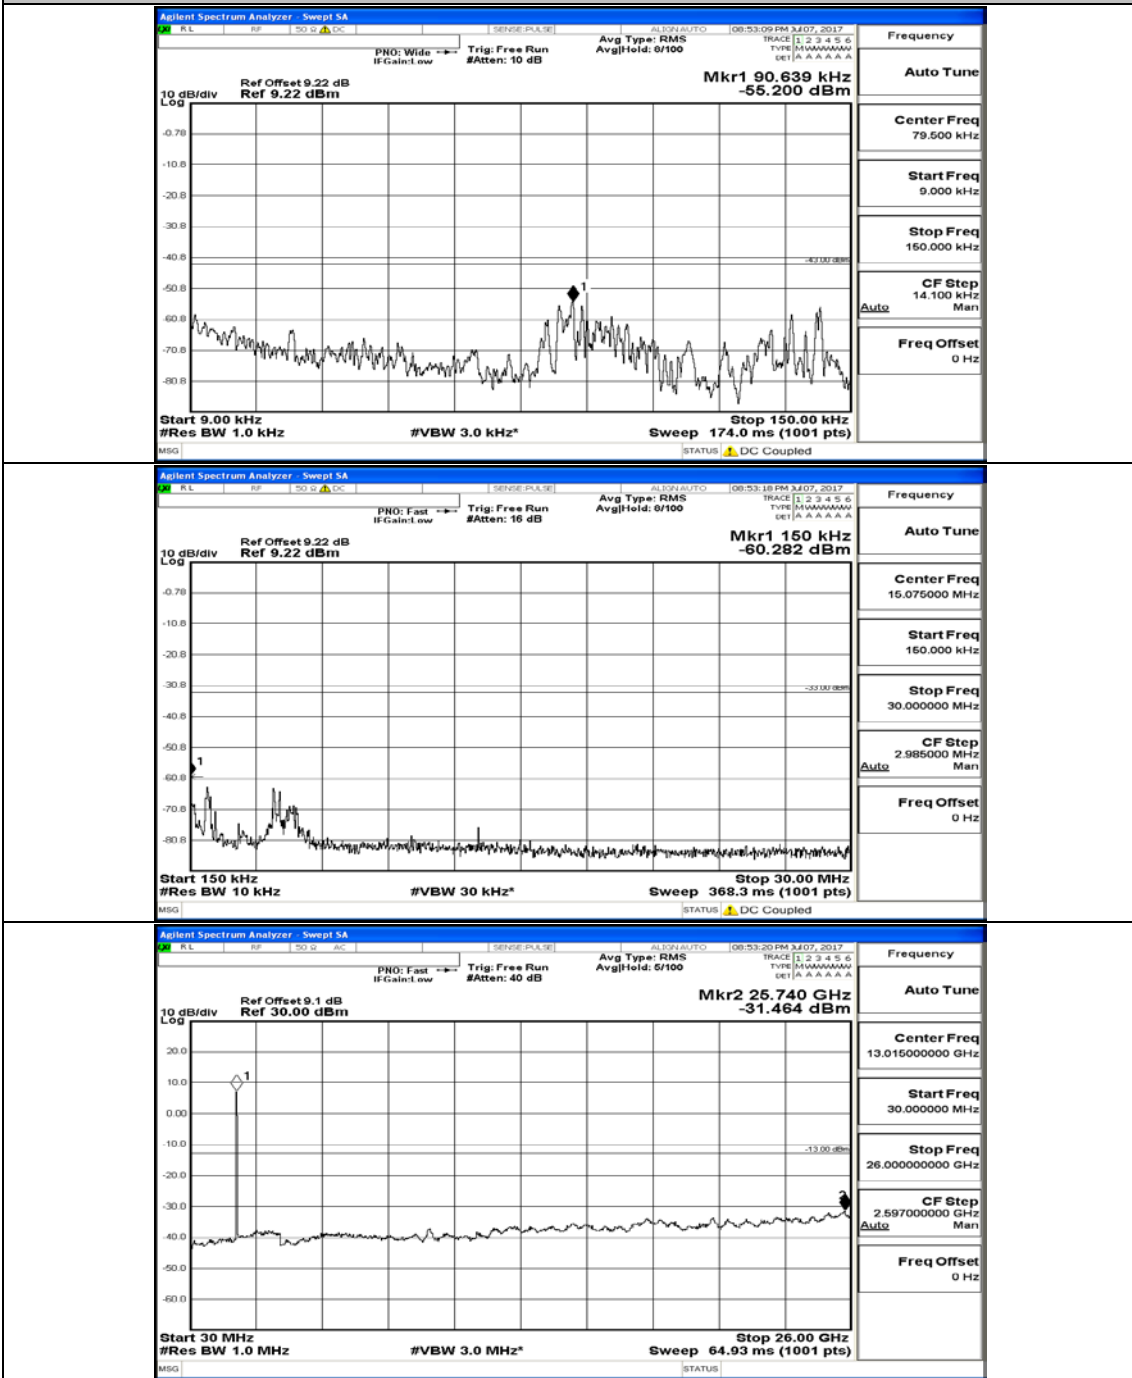

Channel Bandwidth: 10 MHz

Channel Bandwidth: 10 MHz_LCH_QPSK_1RB#0

Channel Bandwidth: 10 MHz_MCH_QPSK_1RB#0

Channel Bandwidth: 10 MHz_HCH_QPSK_1RB#0

Channel Bandwidth: 10 MHz_LCH_16QAM_1RB#0

Channel Bandwidth: 10 MHz_MCH_16QAM_1RB#0

Channel Bandwidth: 10 MHz_HCH_16QAM_1RB#0

Channel Bandwidth: 15 MHz

(Channel Bandwidth:15 MHz)_LCH_QPSK_1RB#0

(Channel Bandwidth:15 MHz)_MCH_QPSK_1RB#0

(Channel Bandwidth:15 MHz)_HCH_QPSK_1RB#0

(Channel Bandwidth:15 MHz)_LCH_16QAM_1RB#0

(Channel Bandwidth:15 MHz)_MCH_16QAM_1RB#0

(Channel Bandwidth:15 MHz)_HCH_16QAM_1RB#0

Channel Bandwidth: 20 MHz

(Channel Bandwidth:20 MHz)_LCH_QPSK_1RB#0

(Channel Bandwidth:20 MHz)_MCH_QPSK_1RB#0

(Channel Bandwidth:20 MHz)_HCH_QPSK_1RB#0

(Channel Bandwidth:20 MHz)_LCH_16QAM_1RB#0

(Channel Bandwidth:20 MHz)_MCH_16QAM_1RB#0

(Channel Bandwidth:20 MHz)_HCH_16QAM_1RB#0