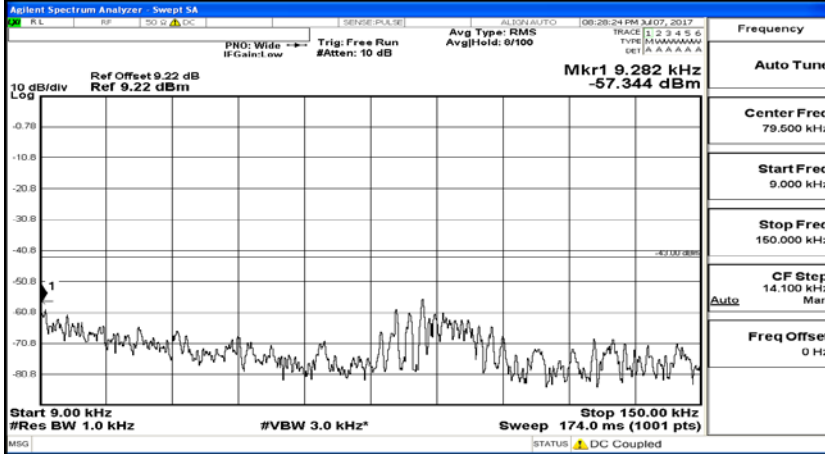

Channel Bandwidth: 10 MHz

Channel Bandwidth: 10 MHz_LCH_QPSK_1RB#0

Channel Bandwidth: 10 MHz_MCH_QPSK_1RB#0

Channel Bandwidth: 10 MHz_HCH_QPSK_1RB#0

Channel Bandwidth: 10 MHz_LCH_16QAM_1RB#0

Channel Bandwidth: 10 MHz_MCH_16QAM_1RB#0

Channel Bandwidth: 10 MHz_HCH_16QAM_1RB#0

Channel Bandwidth: 15 MHz

(Channel Bandwidth:15 MHz)_LCH_QPSK_1RB#0

(Channel Bandwidth:15 MHz)_MCH_QPSK_1RB#0

(Channel Bandwidth:15 MHz)_HCH_QPSK_1RB#0

(Channel Bandwidth:15 MHz)_LCH_16QAM_1RB#0