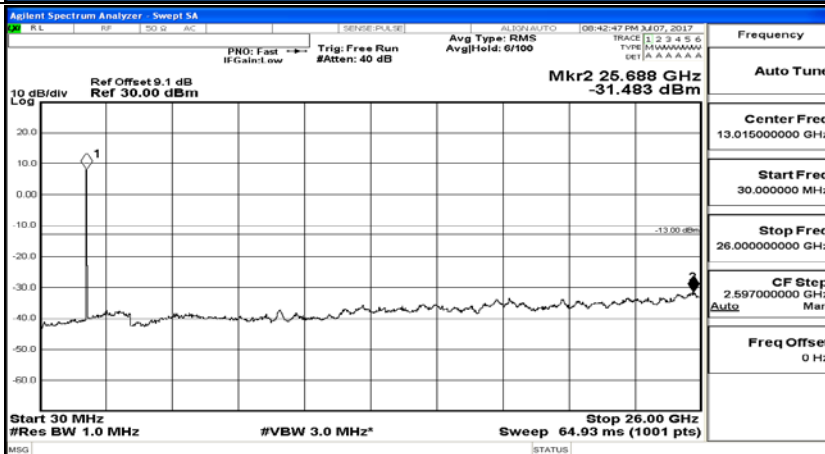

(Channel Bandwidth:15 MHz)_MCH_16QAM_1RB#0