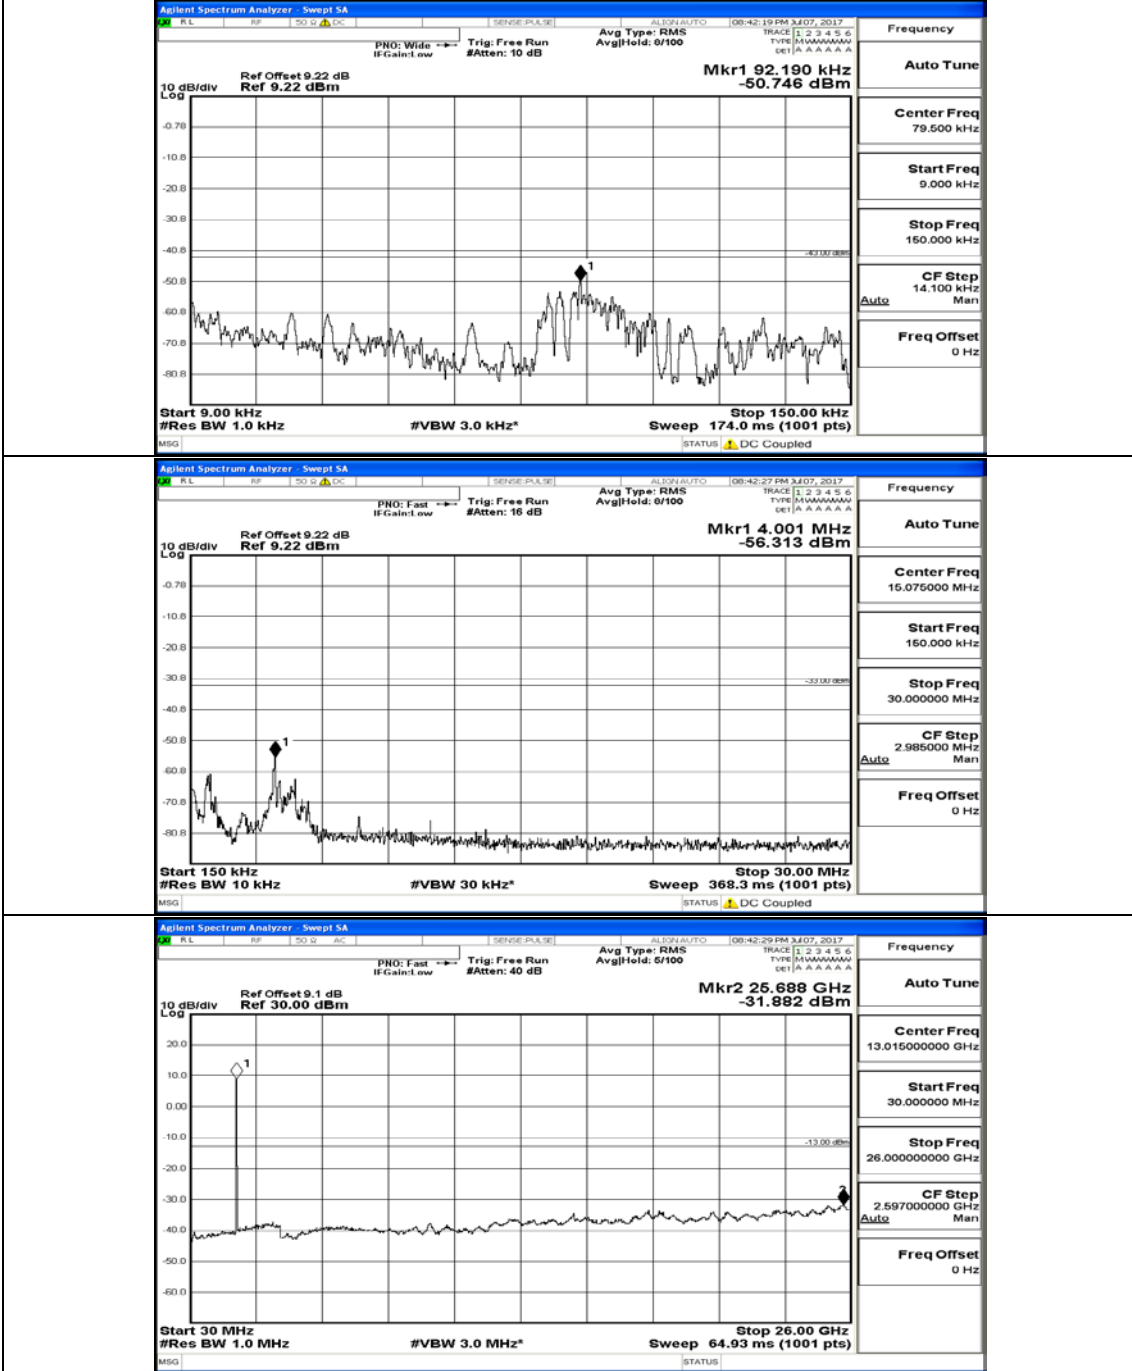

Channel Bandwidth: 10 MHz

Channel Bandwidth: 10 MHz_LCH_QPSK_1RB#0

Channel Bandwidth: 10 MHz_MCH_QPSK_1RB#0

Channel Bandwidth: 10 MHz_HCH_QPSK_1RB#0

Channel Bandwidth: 10 MHz_LCH_16QAM_1RB#0

Channel Bandwidth: 10 MHz_MCH_16QAM_1RB#0

Channel Bandwidth: 10 MHz_HCH_16QAM_1RB#0

Channel Bandwidth: 15 MHz

(Channel Bandwidth:15 MHz)_LCH_QPSK_1RB#0

(Channel Bandwidth:15 MHz)_MCH_QPSK_1RB#0

(Channel Bandwidth:15 MHz)_HCH_QPSK_1RB#0

(Channel Bandwidth:15 MHz)_LCH_16QAM_1RB#0

(Channel Bandwidth:15 MHz)_MCH_16QAM_1RB#0

(Channel Bandwidth:15 MHz)_HCH_16QAM_1RB#0

Channel Bandwidth: 20 MHz

(Channel Bandwidth:20 MHz)_LCH_QPSK_1RB#0

(Channel Bandwidth:20 MHz)_MCH_QPSK_1RB#0

(Channel Bandwidth:20 MHz)_HCH_QPSK_1RB#0