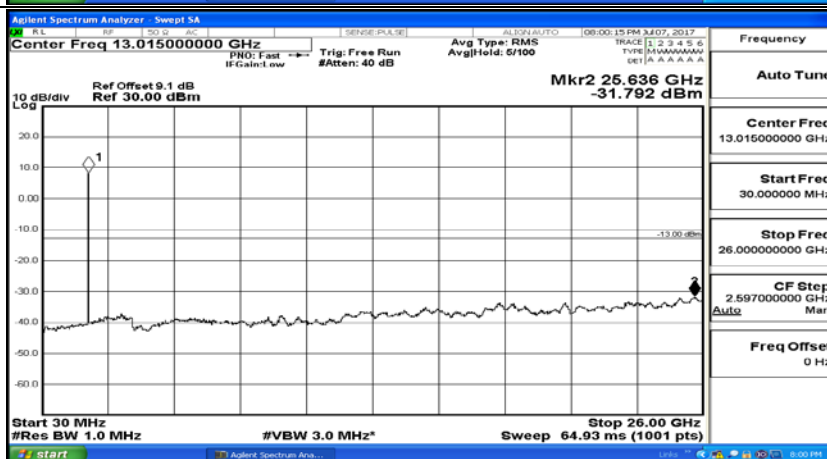

# Appendix A.5: Conducted Spurious Emission

## Test Graphs

Channel Bandwidth: 1.4 MHz

(Channel Bandwidth: 1.4 MHz)\_MCH\_QPSK\_1RB#0

(Channel Bandwidth: 1.4 MHz)\_HCH\_QPSK\_1RB#0

(Channel Bandwidth: 1.4 MHz)\_LCH\_16QAM\_1RB#0

(Channel Bandwidth: 1.4 MHz)\_MCH\_16QAM\_1RB#0

(Channel Bandwidth: 1.4 MHz)\_HCH\_16QAM\_1RB#0