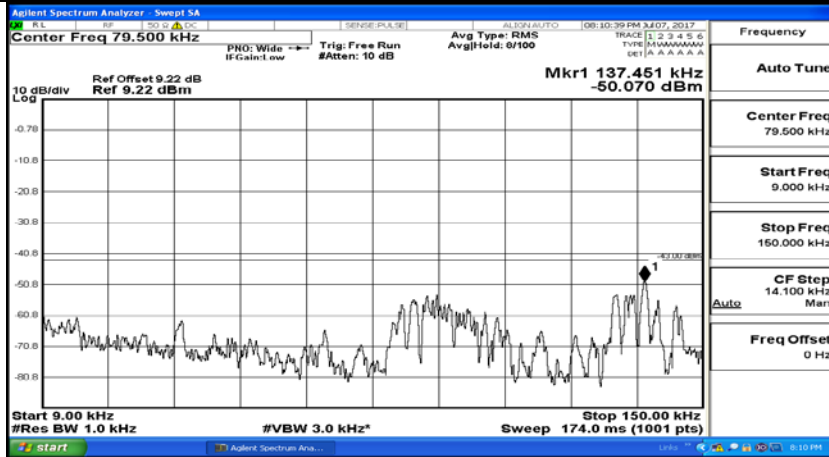

(Channel Bandwidth: 3 MHz)_MCH_QPSK_1RB#0