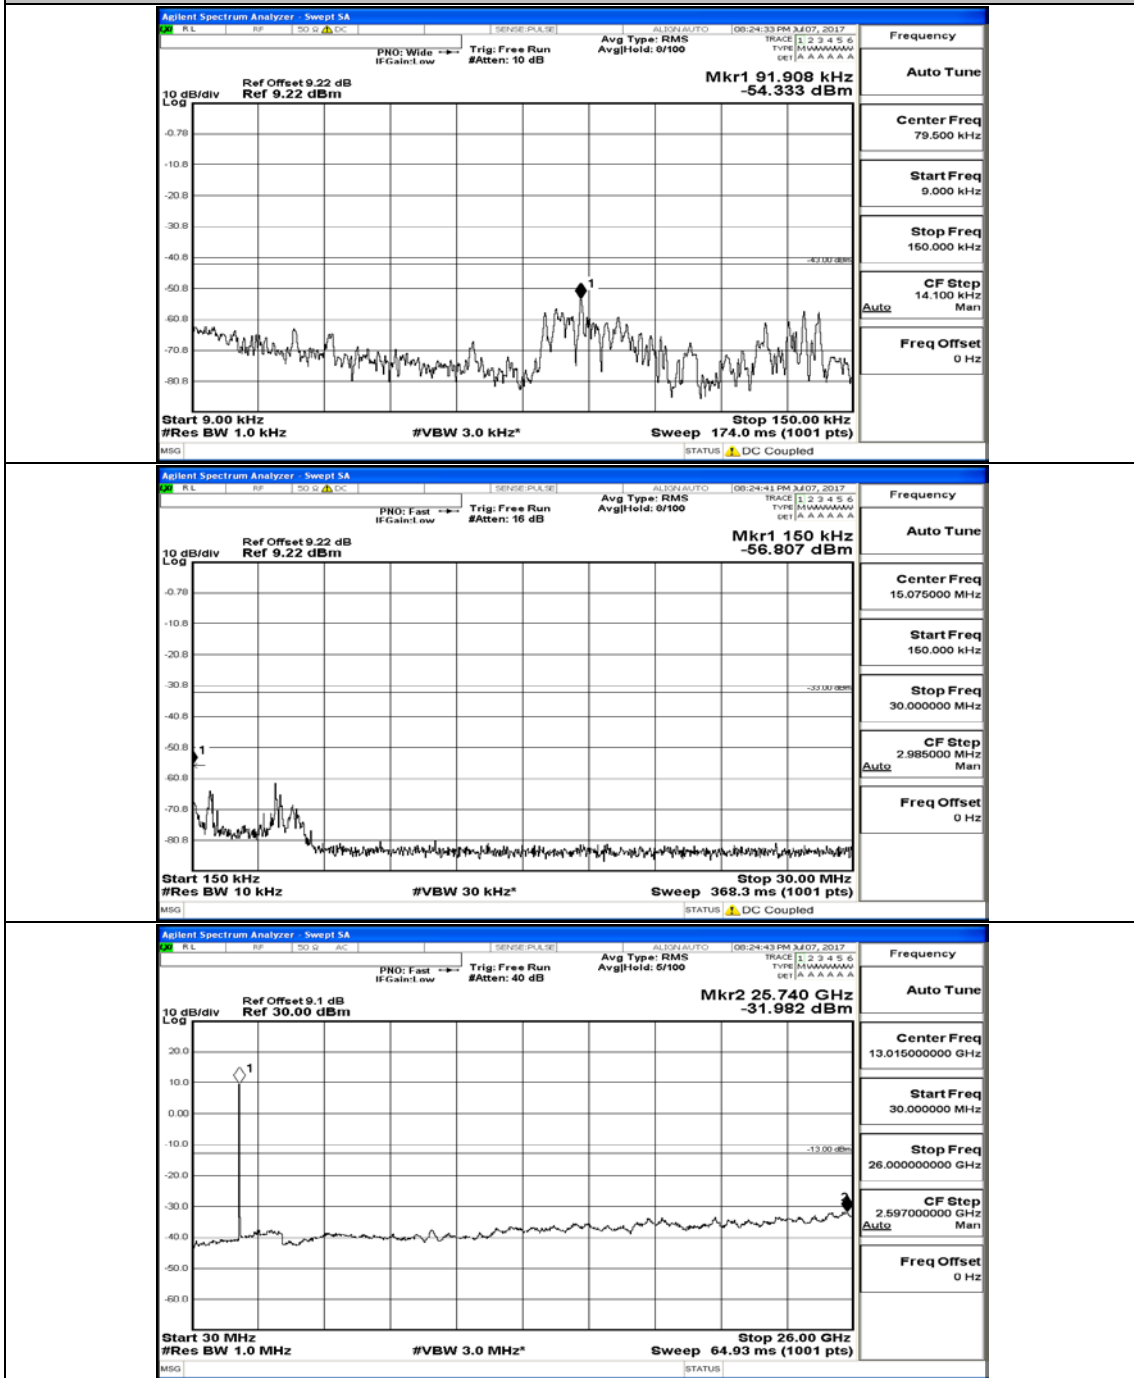

# Appendix A.5: Conducted Spurious Emission

# Channel Bandwidth: 5 MHz

(Channel Bandwidth: 5 MHz)\_LCH\_QPSK\_1RB#0

(Channel Bandwidth: 5 MHz)\_MCH\_QPSK\_1RB#0

(Channel Bandwidth: 5 MHz)\_HCH\_QPSK\_1RB#0

(Channel Bandwidth: 5 MHz)\_LCH\_16QAM\_1RB#0

(Channel Bandwidth: 5 MHz)\_MCH\_16QAM\_1RB#0

(Channel Bandwidth: 5 MHz)\_HCH\_16QAM\_1RB#0