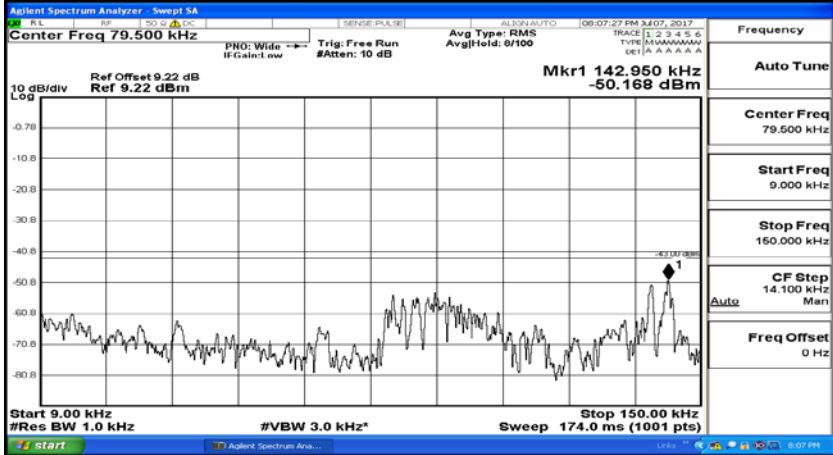

# Channel Bandwidth: 3 MHz

(Channel Bandwidth: 3 MHz)\_LCH\_QPSK\_1RB#0

(Channel Bandwidth: 3 MHz)\_MCH\_QPSK\_1RB#0

(Channel Bandwidth: 3 MHz)\_HCH\_QPSK\_1RB#0

(Channel Bandwidth: 3 MHz)\_LCH\_16QAM\_1RB#0