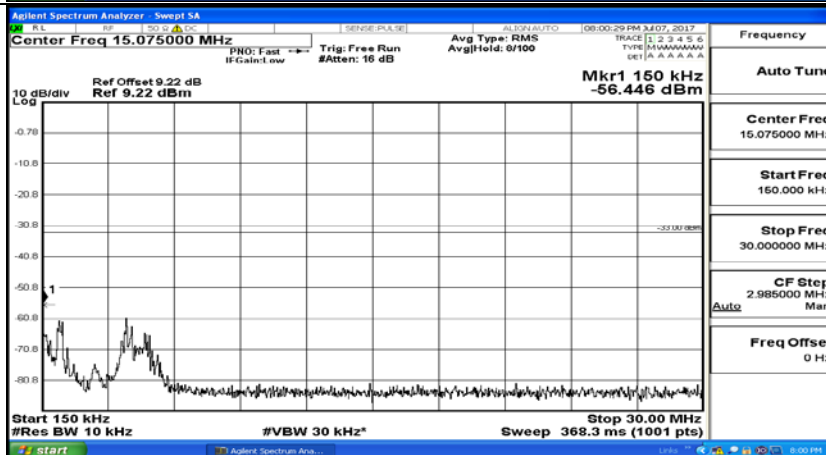

## Test Graphs

Channel Bandwidth: 1.4 MHz

(Channel Bandwidth: 1.4 MHz)\_MCH\_QPSK\_1RB#0

(Channel Bandwidth: 1.4 MHz)\_HCH\_QPSK\_1RB#0

(Channel Bandwidth: 1.4 MHz)\_LCH\_16QAM\_1RB#0

(Channel Bandwidth: 1.4 MHz)\_MCH\_16QAM\_1RB#0

(Channel Bandwidth: 1.4 MHz)\_HCH\_16QAM\_1RB#0