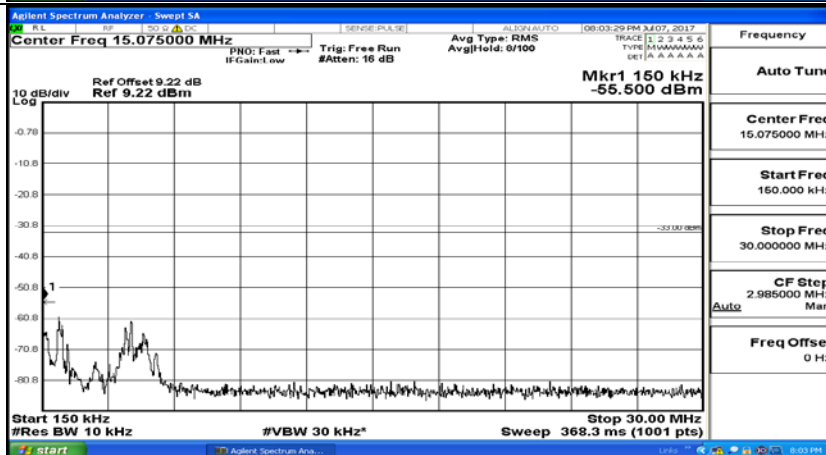

## Test Graphs

Channel Bandwidth: 1.4 MHz

(Channel Bandwidth: 1.4 MHz)\_MCH\_QPSK\_1RB#0

(Channel Bandwidth: 1.4 MHz)\_HCH\_QPSK\_1RB#0

(Channel Bandwidth: 1.4 MHz)\_LCH\_16QAM\_1RB#0

(Channel Bandwidth: 1.4 MHz)\_MCH\_16QAM\_1RB#0

(Channel Bandwidth: 1.4 MHz)\_HCH\_16QAM\_1RB#0