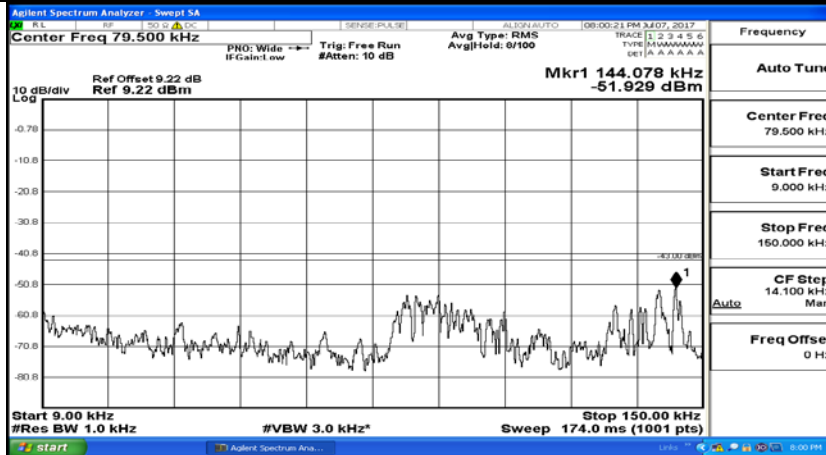

## Test Graphs

Channel Bandwidth: 1.4 MHz

(Channel Bandwidth: 1.4 MHz)\_MCH\_QPSK\_1RB#0

(Channel Bandwidth: 1.4 MHz)\_HCH\_QPSK\_1RB#0

(Channel Bandwidth: 1.4 MHz)\_LCH\_16QAM\_1RB#0

(Channel Bandwidth: 1.4 MHz)\_MCH\_16QAM\_1RB#0

(Channel Bandwidth: 1.4 MHz)\_HCH\_16QAM\_1RB#0