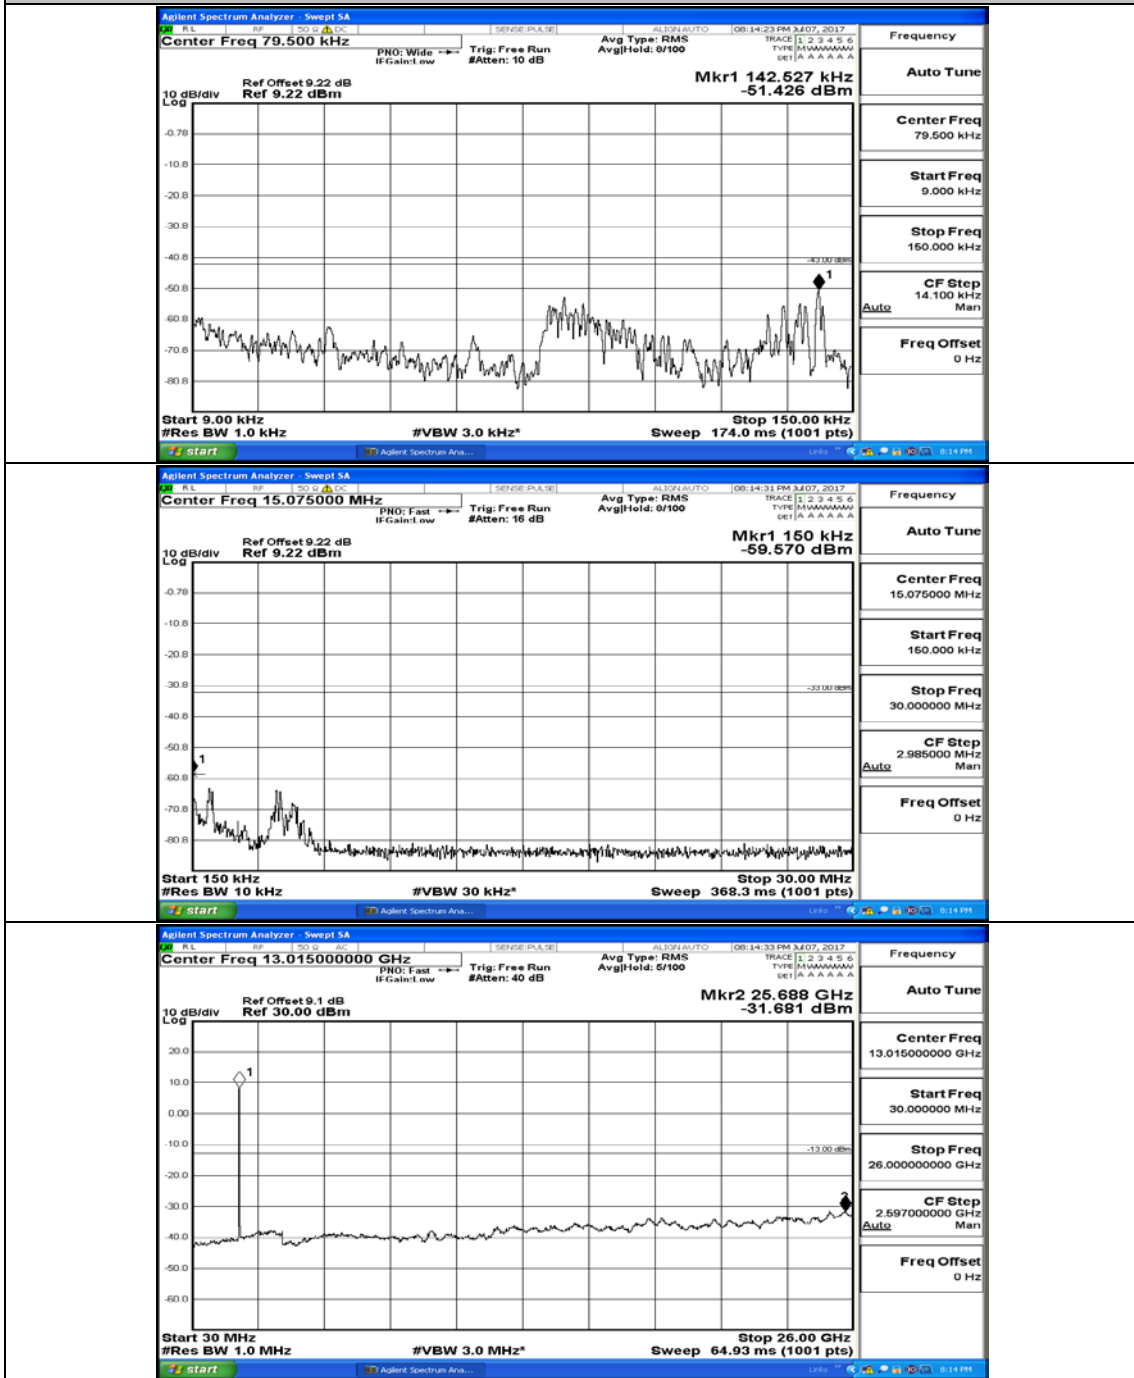

(Channel Bandwidth: 1.4 MHz)\_HCH\_16QAM\_1RB#0

# Channel Bandwidth: 3 MHz

(Channel Bandwidth: 3 MHz)\_LCH\_QPSK\_1RB#0

(Channel Bandwidth: 3 MHz)\_MCH\_QPSK\_1RB#0

(Channel Bandwidth: 3 MHz)\_HCH\_QPSK\_1RB#0

(Channel Bandwidth: 3 MHz)\_LCH\_16QAM\_1RB#0

(Channel Bandwidth: 3 MHz)\_MCH\_16QAM\_1RB#0

(Channel Bandwidth: 3 MHz)\_HCH\_16QAM\_1RB#0