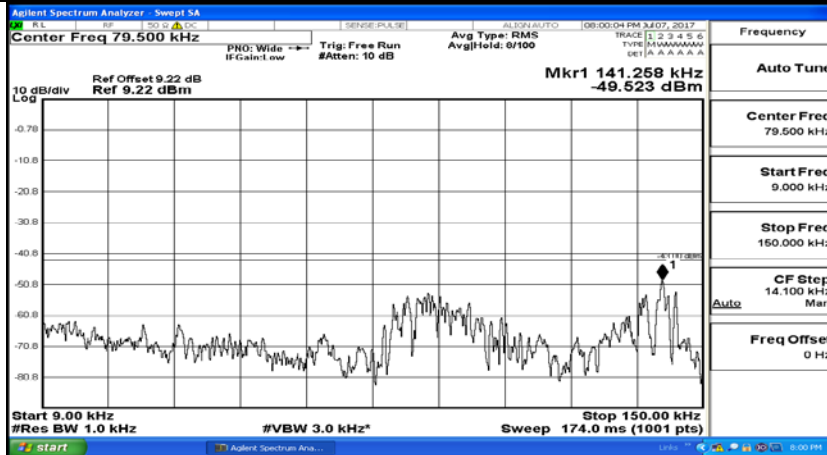

# Appendix A.5: Conducted Spurious Emission

## Test Graphs

Channel Bandwidth: 1.4 MHz

(Channel Bandwidth: 1.4 MHz)\_MCH\_QPSK\_1RB#0

(Channel Bandwidth: 1.4 MHz)\_HCH\_QPSK\_1RB#0

(Channel Bandwidth: 1.4 MHz)\_LCH\_16QAM\_1RB#0

(Channel Bandwidth: 1.4 MHz)\_MCH\_16QAM\_1RB#0

(Channel Bandwidth: 1.4 MHz)\_HCH\_16QAM\_1RB#0