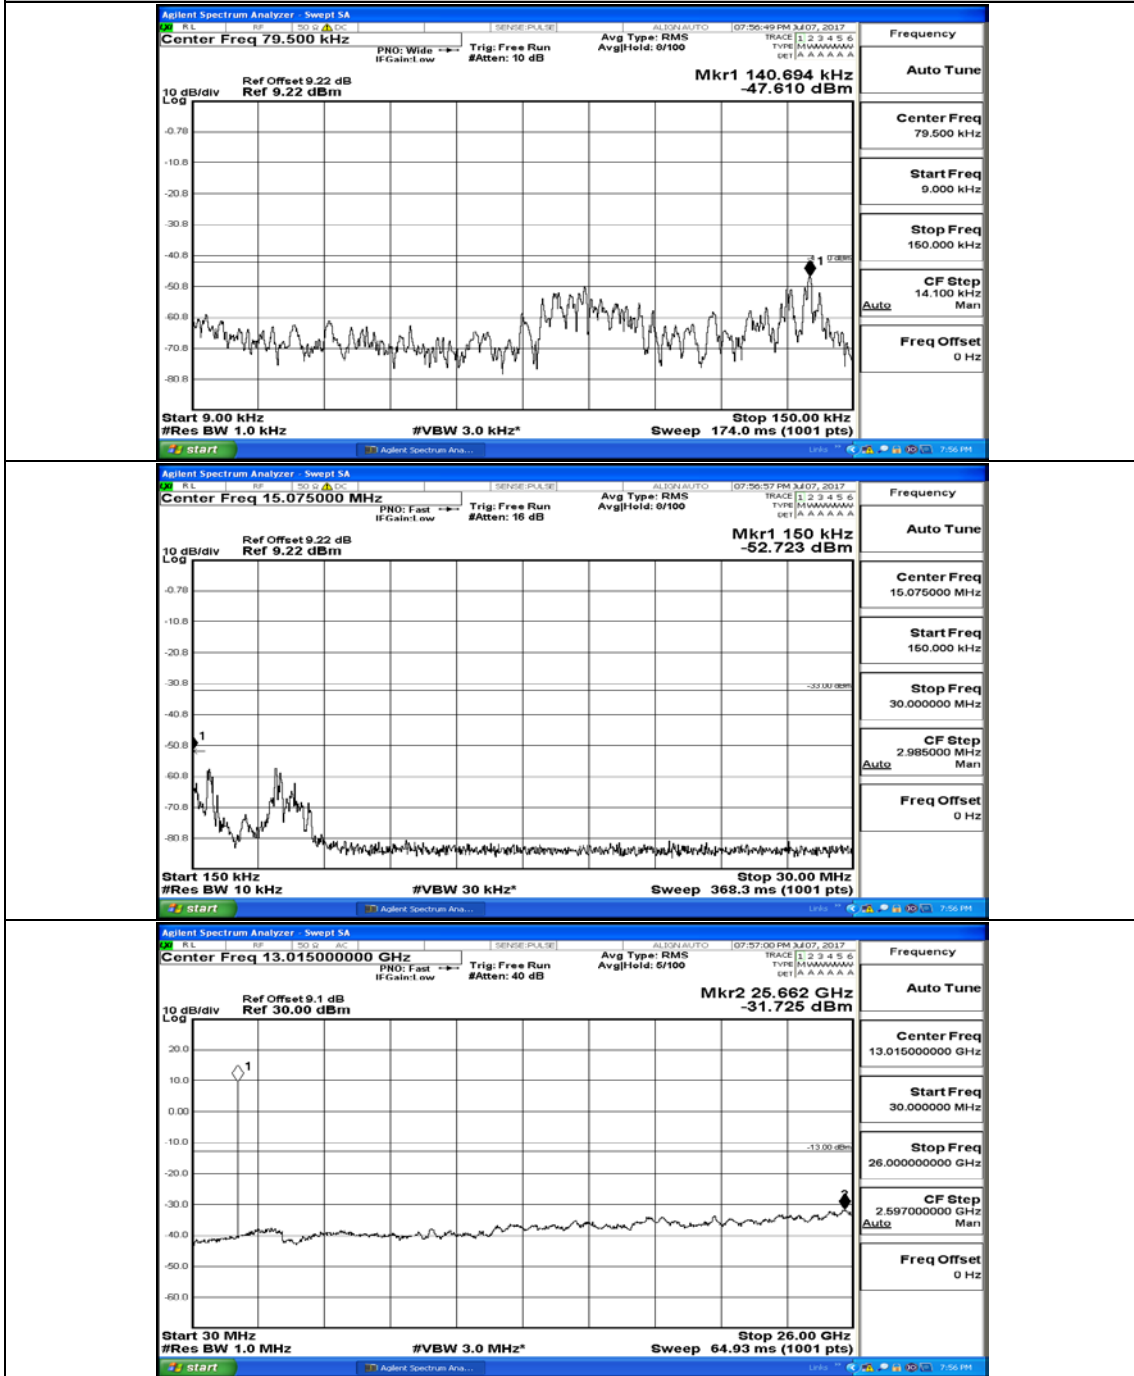

# Appendix A.5: Conducted Spurious Emission

## Test Graphs

Channel Bandwidth: 1.4 MHz

(Channel Bandwidth: 1.4 MHz)\_MCH\_QPSK\_1RB#0

(Channel Bandwidth: 1.4 MHz)\_HCH\_QPSK\_1RB#0

(Channel Bandwidth: 1.4 MHz)\_LCH\_16QAM\_1RB#0

(Channel Bandwidth: 1.4 MHz)\_MCH\_16QAM\_1RB#0

(Channel Bandwidth: 1.4 MHz)\_HCH\_16QAM\_1RB#0

# Channel Bandwidth: 3 MHz

(Channel Bandwidth: 3 MHz)\_LCH\_QPSK\_1RB#0

(Channel Bandwidth: 3 MHz)\_MCH\_QPSK\_1RB#0

(Channel Bandwidth: 3 MHz)\_HCH\_QPSK\_1RB#0

(Channel Bandwidth: 3 MHz)\_LCH\_16QAM\_1RB#0