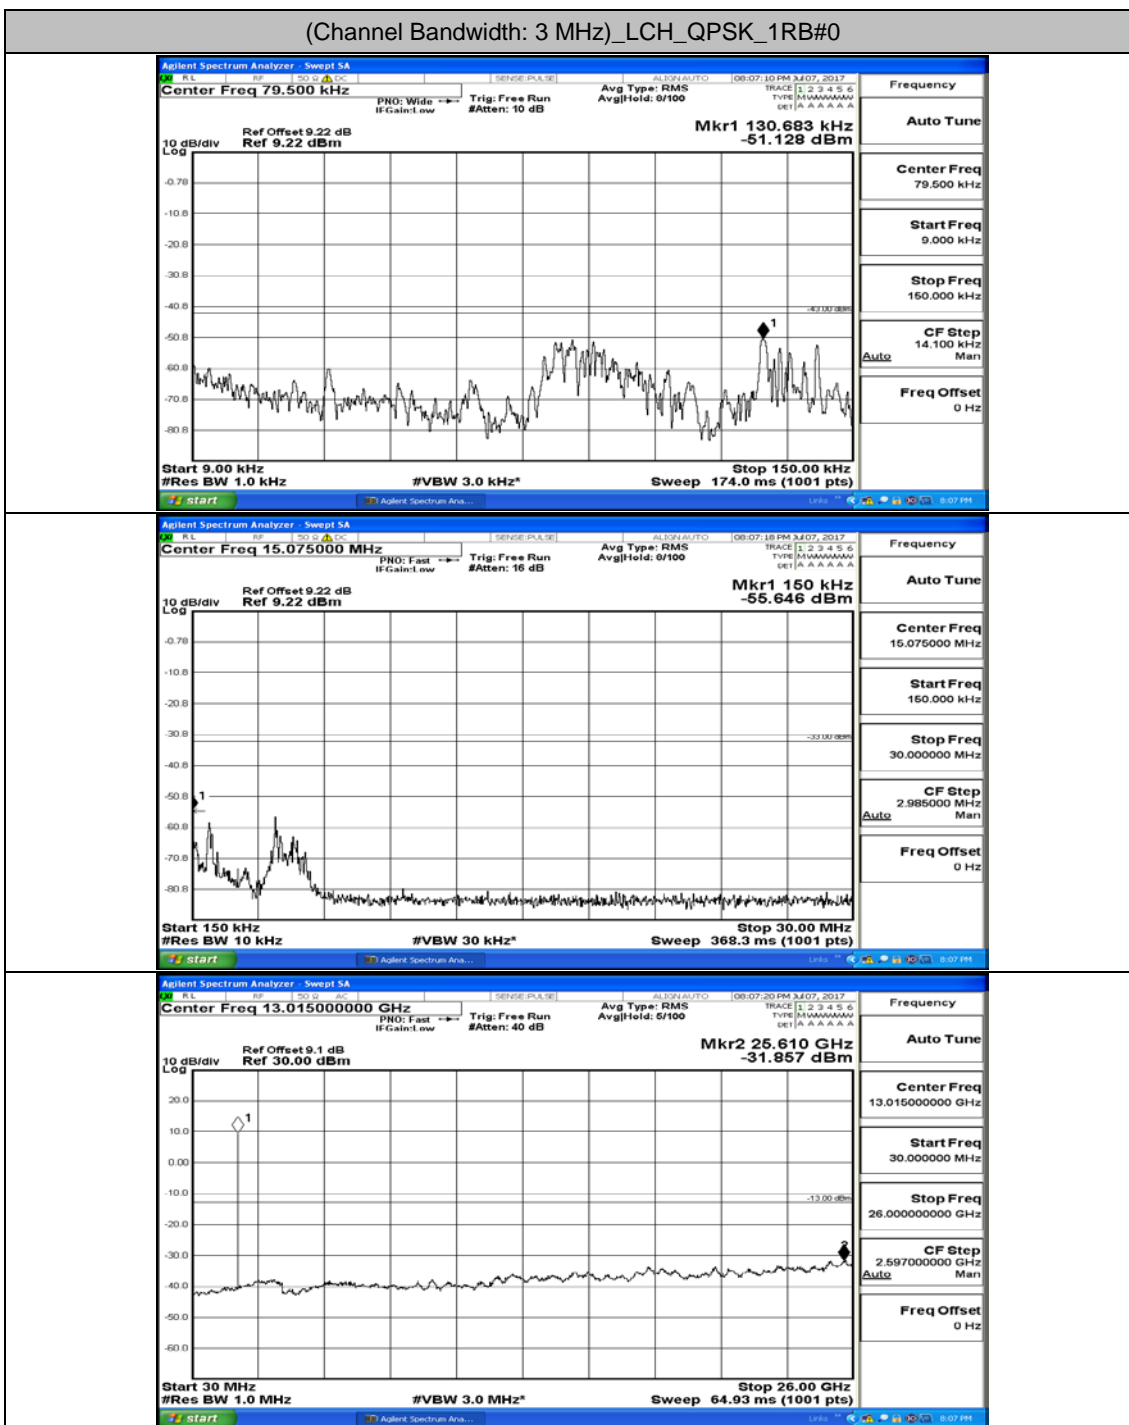

# Appendix A.5: Conducted Spurious Emission

## Test Graphs

Channel Bandwidth: 1.4 MHz

(Channel Bandwidth: 1.4 MHz)\_MCH\_QPSK\_1RB#0

(Channel Bandwidth: 1.4 MHz)\_HCH\_QPSK\_1RB#0

(Channel Bandwidth: 1.4 MHz)\_LCH\_16QAM\_1RB#0

(Channel Bandwidth: 1.4 MHz)\_MCH\_16QAM\_1RB#0

(Channel Bandwidth: 1.4 MHz)\_HCH\_16QAM\_1RB#0

# Channel Bandwidth: 3 MHz

(Channel Bandwidth: 3 MHz)\_LCH\_QPSK\_1RB#0

(Channel Bandwidth: 3 MHz)\_MCH\_QPSK\_1RB#0

(Channel Bandwidth: 3 MHz)\_HCH\_QPSK\_1RB#0

(Channel Bandwidth: 3 MHz)\_LCH\_16QAM\_1RB#0