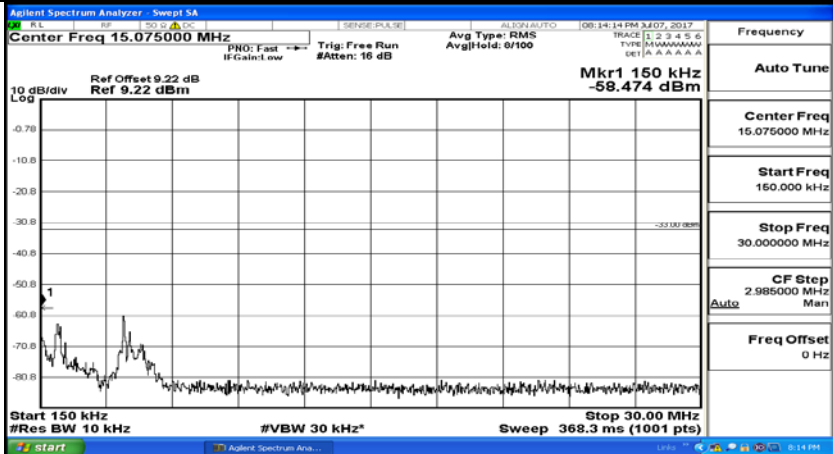

# Channel Bandwidth: 3 MHz

(Channel Bandwidth: 3 MHz)\_LCH\_QPSK\_1RB#0

(Channel Bandwidth: 3 MHz)\_MCH\_QPSK\_1RB#0

(Channel Bandwidth: 3 MHz)\_HCH\_QPSK\_1RB#0

(Channel Bandwidth: 3 MHz)\_LCH\_16QAM\_1RB#0