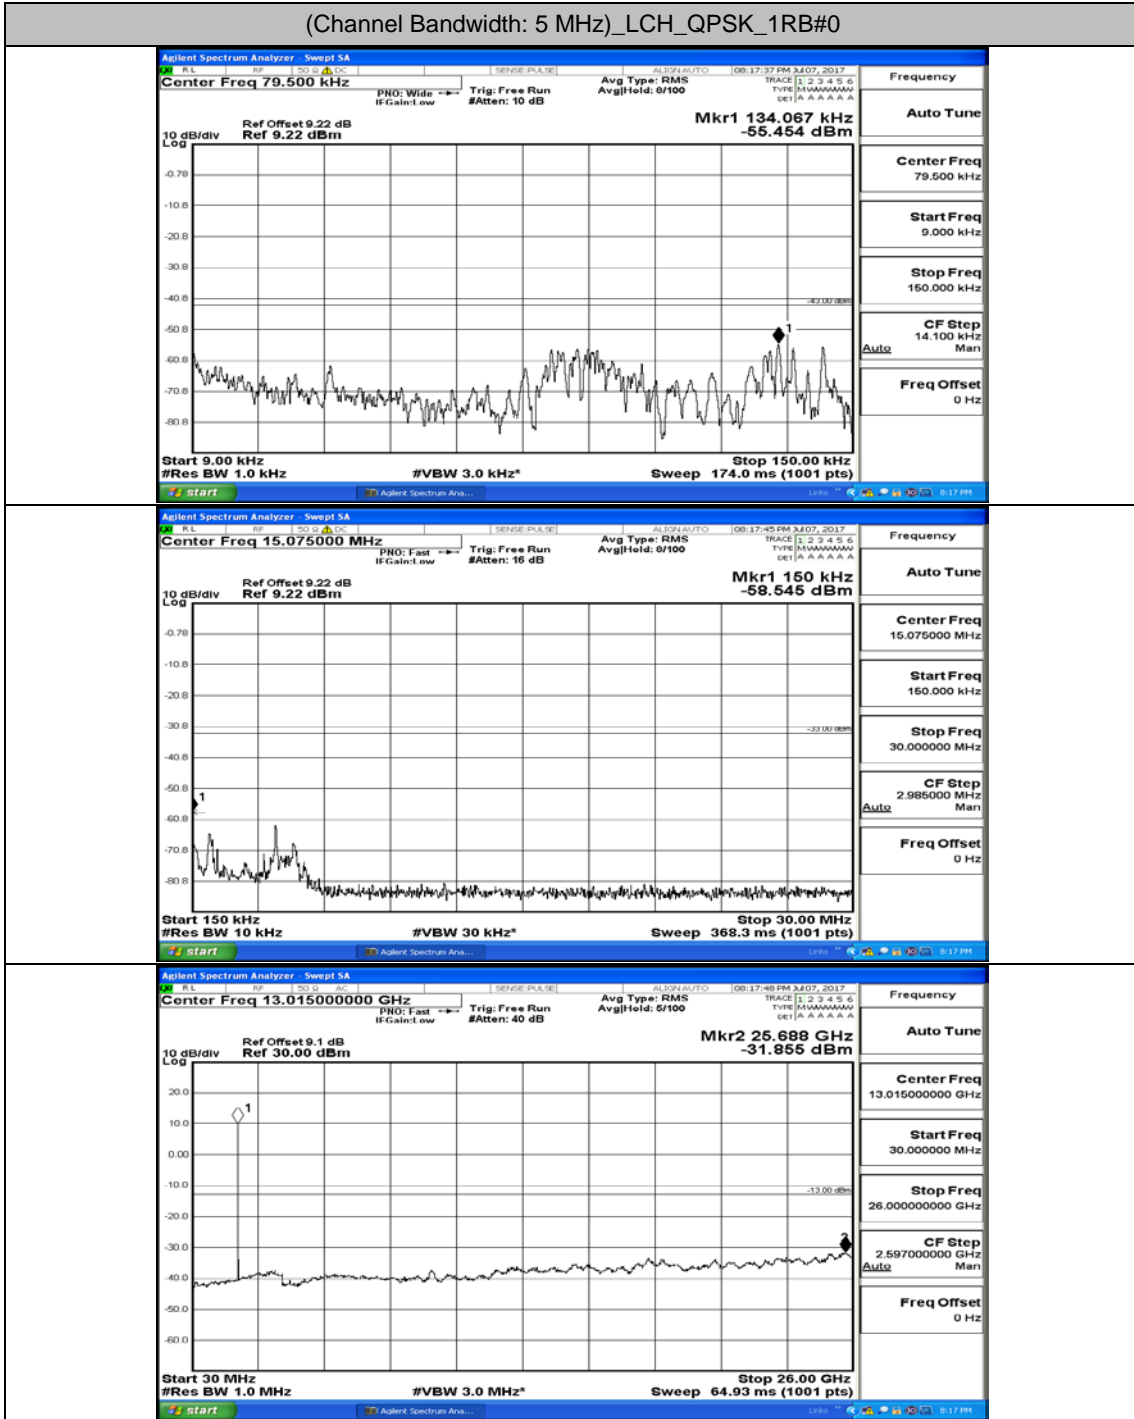

(Channel Bandwidth: 3 MHz)\_MCH\_16QAM\_1RB#0

(Channel Bandwidth: 3 MHz)\_HCH\_16QAM\_1RB#0

# Channel Bandwidth: 5 MHz

(Channel Bandwidth: 5 MHz)\_LCH\_QPSK\_1RB#0

(Channel Bandwidth: 5 MHz)\_MCH\_QPSK\_1RB#0

(Channel Bandwidth: 5 MHz)\_HCH\_QPSK\_1RB#0

(Channel Bandwidth: 5 MHz)\_LCH\_16QAM\_1RB#0