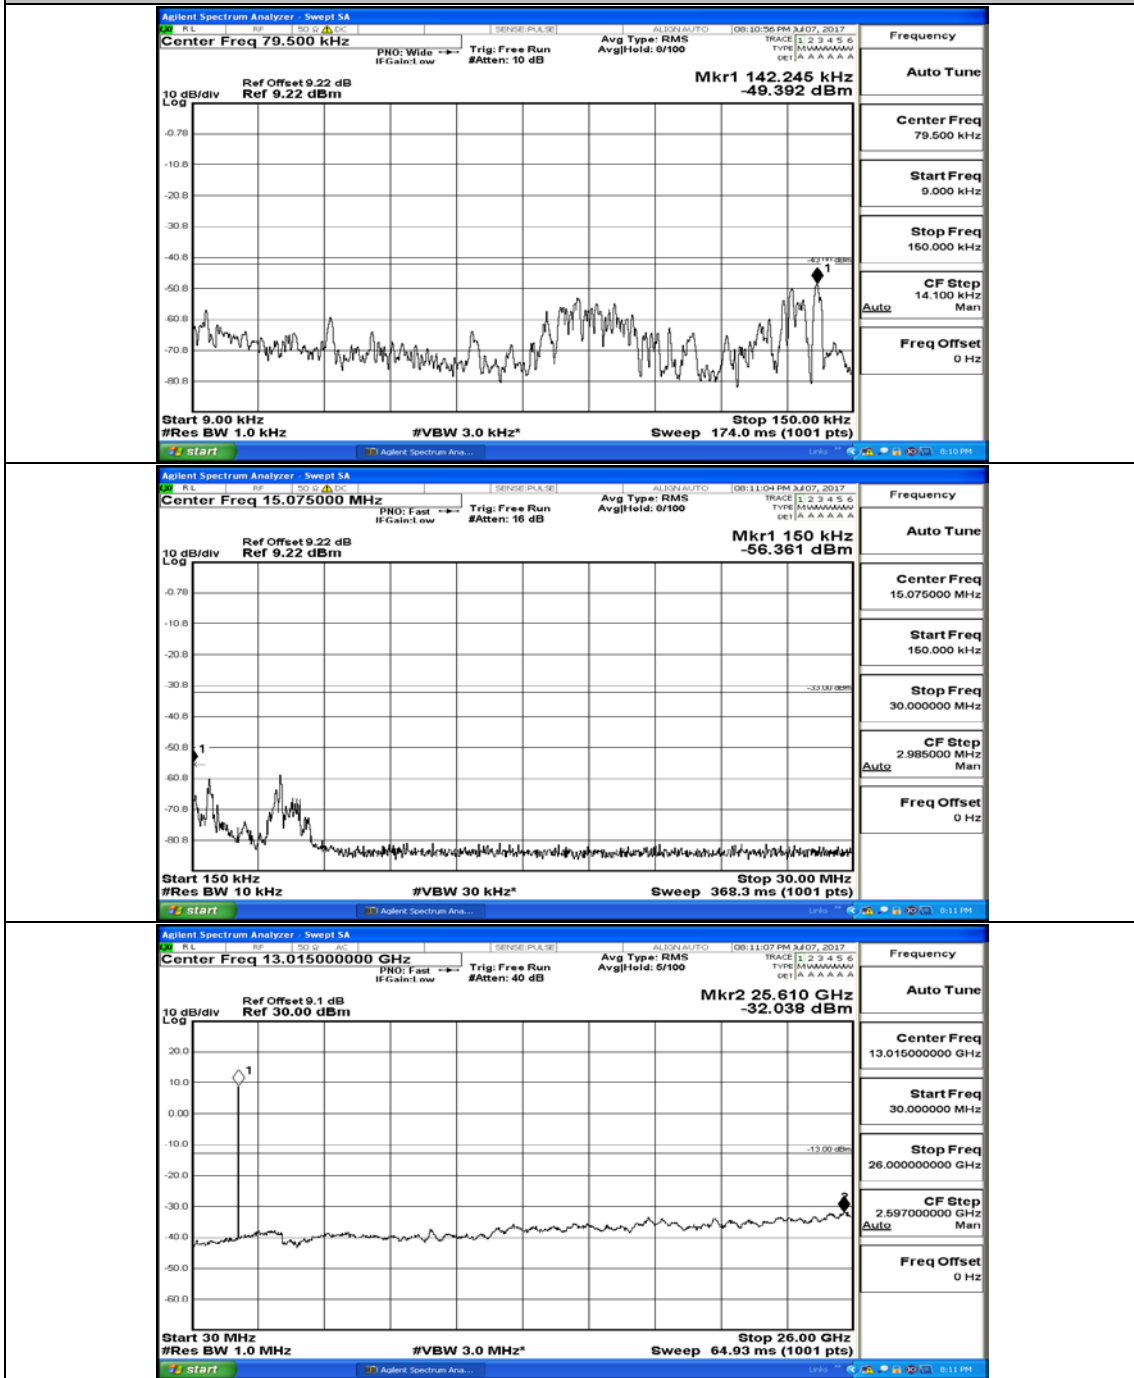

## Test Graphs

Channel Bandwidth: 1.4 MHz

(Channel Bandwidth: 1.4 MHz)\_MCH\_QPSK\_1RB#0

(Channel Bandwidth: 1.4 MHz)\_HCH\_QPSK\_1RB#0

(Channel Bandwidth: 1.4 MHz)\_LCH\_16QAM\_1RB#0

(Channel Bandwidth: 1.4 MHz)\_MCH\_16QAM\_1RB#0

(Channel Bandwidth: 1.4 MHz)\_HCH\_16QAM\_1RB#0

# Channel Bandwidth: 3 MHz

(Channel Bandwidth: 3 MHz)\_LCH\_QPSK\_1RB#0

(Channel Bandwidth: 3 MHz)\_MCH\_QPSK\_1RB#0

(Channel Bandwidth: 3 MHz)\_HCH\_QPSK\_1RB#0

(Channel Bandwidth: 3 MHz)\_LCH\_16QAM\_1RB#0

(Channel Bandwidth: 3 MHz)\_MCH\_16QAM\_1RB#0

(Channel Bandwidth: 3 MHz)\_HCH\_16QAM\_1RB#0