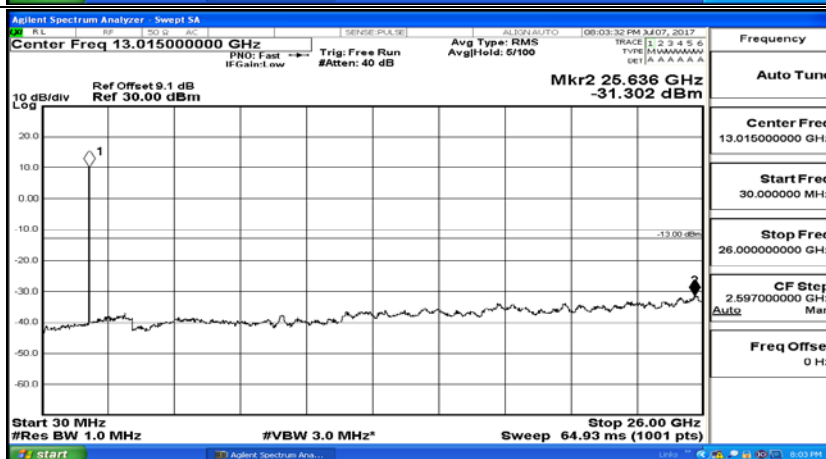

## Test Graphs

Channel Bandwidth: 1.4 MHz

(Channel Bandwidth: 1.4 MHz)\_MCH\_QPSK\_1RB#0

(Channel Bandwidth: 1.4 MHz)\_HCH\_QPSK\_1RB#0

(Channel Bandwidth: 1.4 MHz)\_LCH\_16QAM\_1RB#0

(Channel Bandwidth: 1.4 MHz)\_MCH\_16QAM\_1RB#0

(Channel Bandwidth: 1.4 MHz)\_HCH\_16QAM\_1RB#0