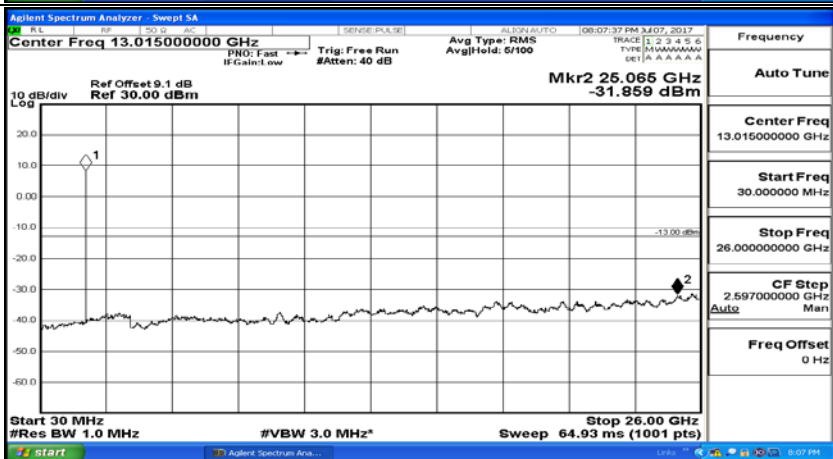

# Channel Bandwidth: 3 MHz

(Channel Bandwidth: 3 MHz)\_LCH\_QPSK\_1RB#0

(Channel Bandwidth: 3 MHz)\_MCH\_QPSK\_1RB#0

(Channel Bandwidth: 3 MHz)\_HCH\_QPSK\_1RB#0

(Channel Bandwidth: 3 MHz)\_LCH\_16QAM\_1RB#0