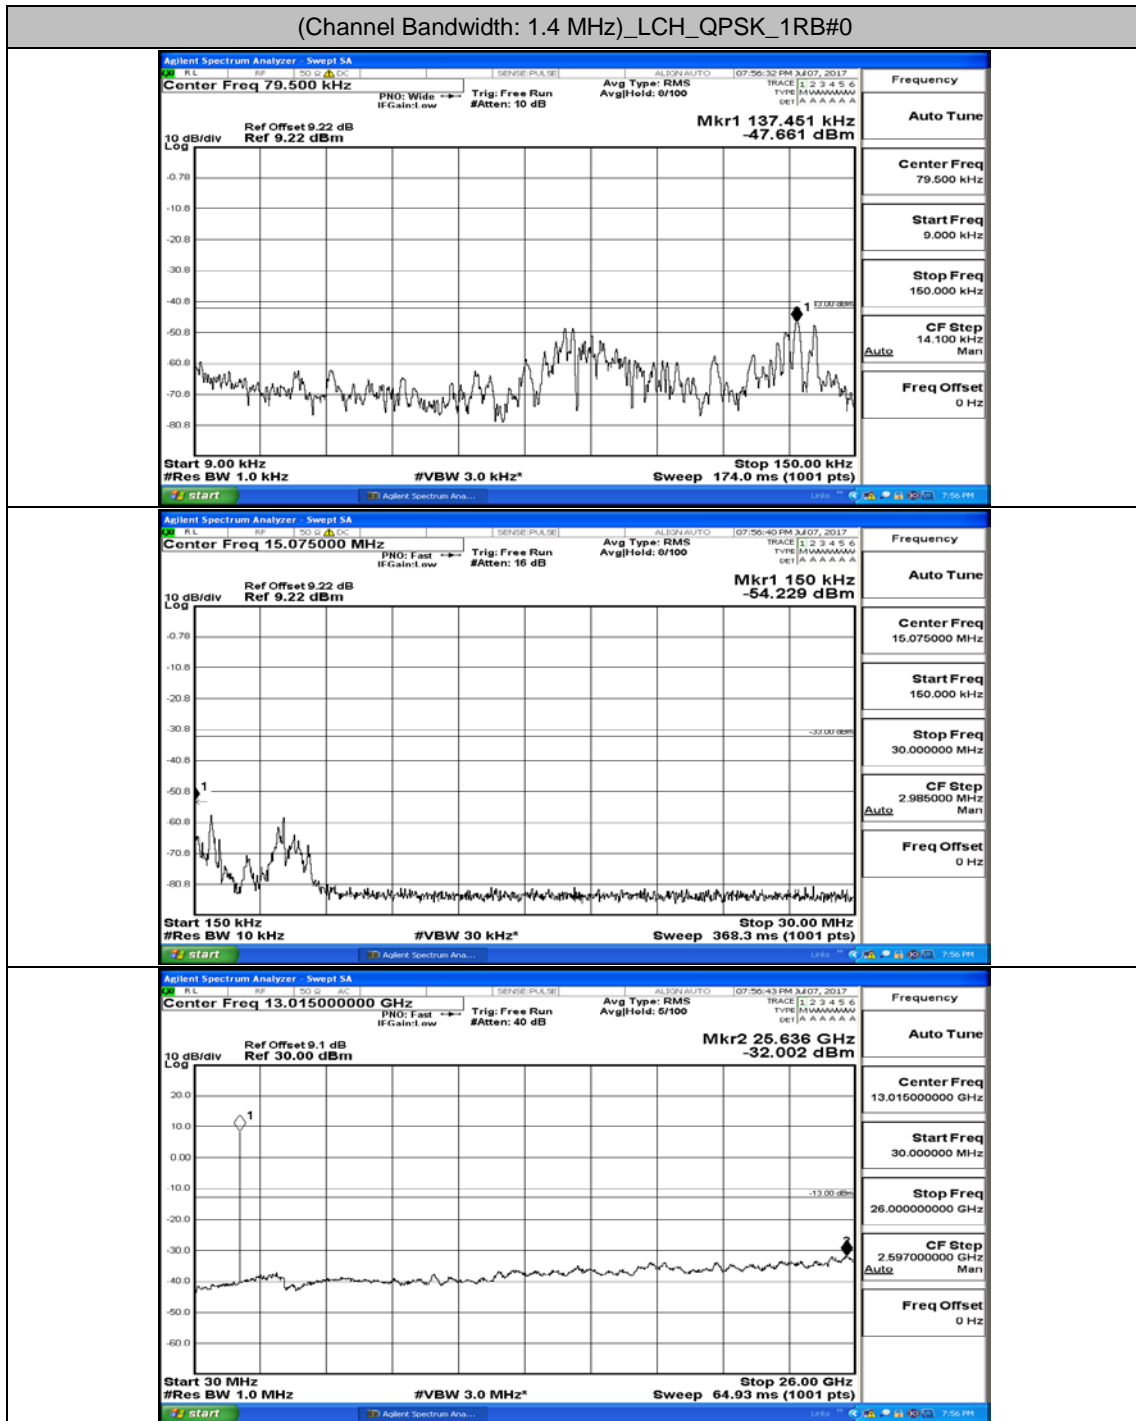

# Appendix A.5: Conducted Spurious Emission

## Test Graphs

Channel Bandwidth: 1.4 MHz

(Channel Bandwidth: 1.4 MHz)\_MCH\_QPSK\_1RB#0

(Channel Bandwidth: 1.4 MHz)\_HCH\_QPSK\_1RB#0

(Channel Bandwidth: 1.4 MHz)\_LCH\_16QAM\_1RB#0

(Channel Bandwidth: 1.4 MHz)\_MCH\_16QAM\_1RB#0

(Channel Bandwidth: 1.4 MHz)\_HCH\_16QAM\_1RB#0