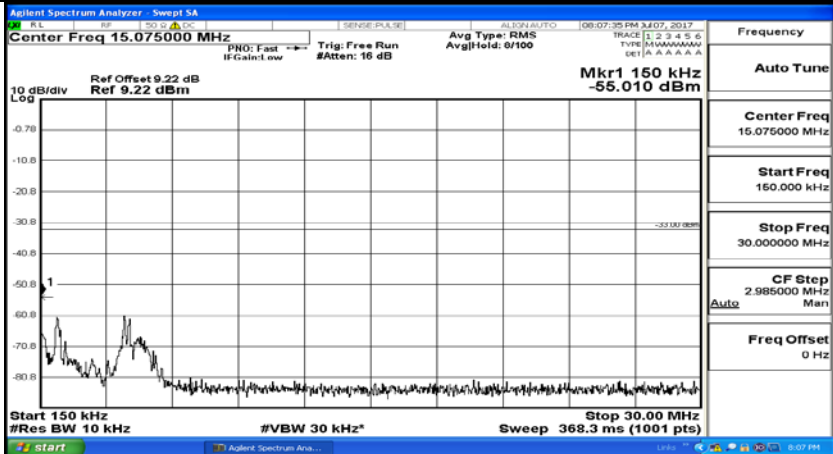

# Channel Bandwidth: 3 MHz

(Channel Bandwidth: 3 MHz)\_LCH\_QPSK\_1RB#0

(Channel Bandwidth: 3 MHz)\_MCH\_QPSK\_1RB#0

(Channel Bandwidth: 3 MHz)\_HCH\_QPSK\_1RB#0

(Channel Bandwidth: 3 MHz)\_LCH\_16QAM\_1RB#0