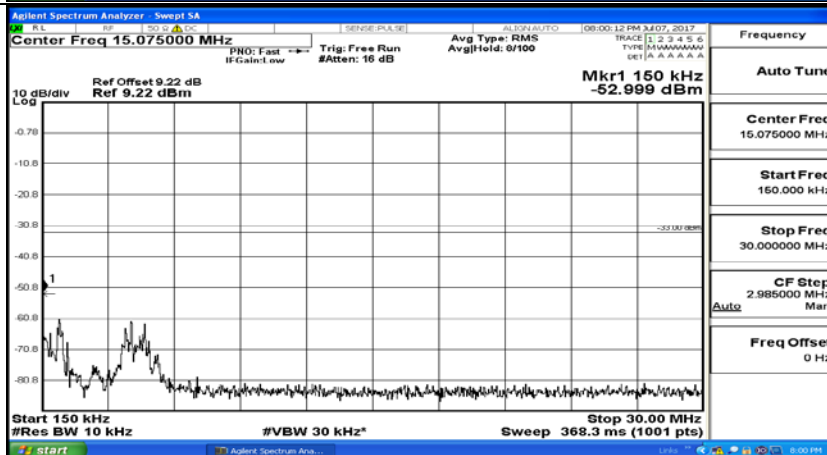

# Appendix A.5: Conducted Spurious Emission

## Test Graphs

Channel Bandwidth: 1.4 MHz

(Channel Bandwidth: 1.4 MHz)\_MCH\_QPSK\_1RB#0

(Channel Bandwidth: 1.4 MHz)\_HCH\_QPSK\_1RB#0

(Channel Bandwidth: 1.4 MHz)\_LCH\_16QAM\_1RB#0

(Channel Bandwidth: 1.4 MHz)\_MCH\_16QAM\_1RB#0

(Channel Bandwidth: 1.4 MHz)\_HCH\_16QAM\_1RB#0