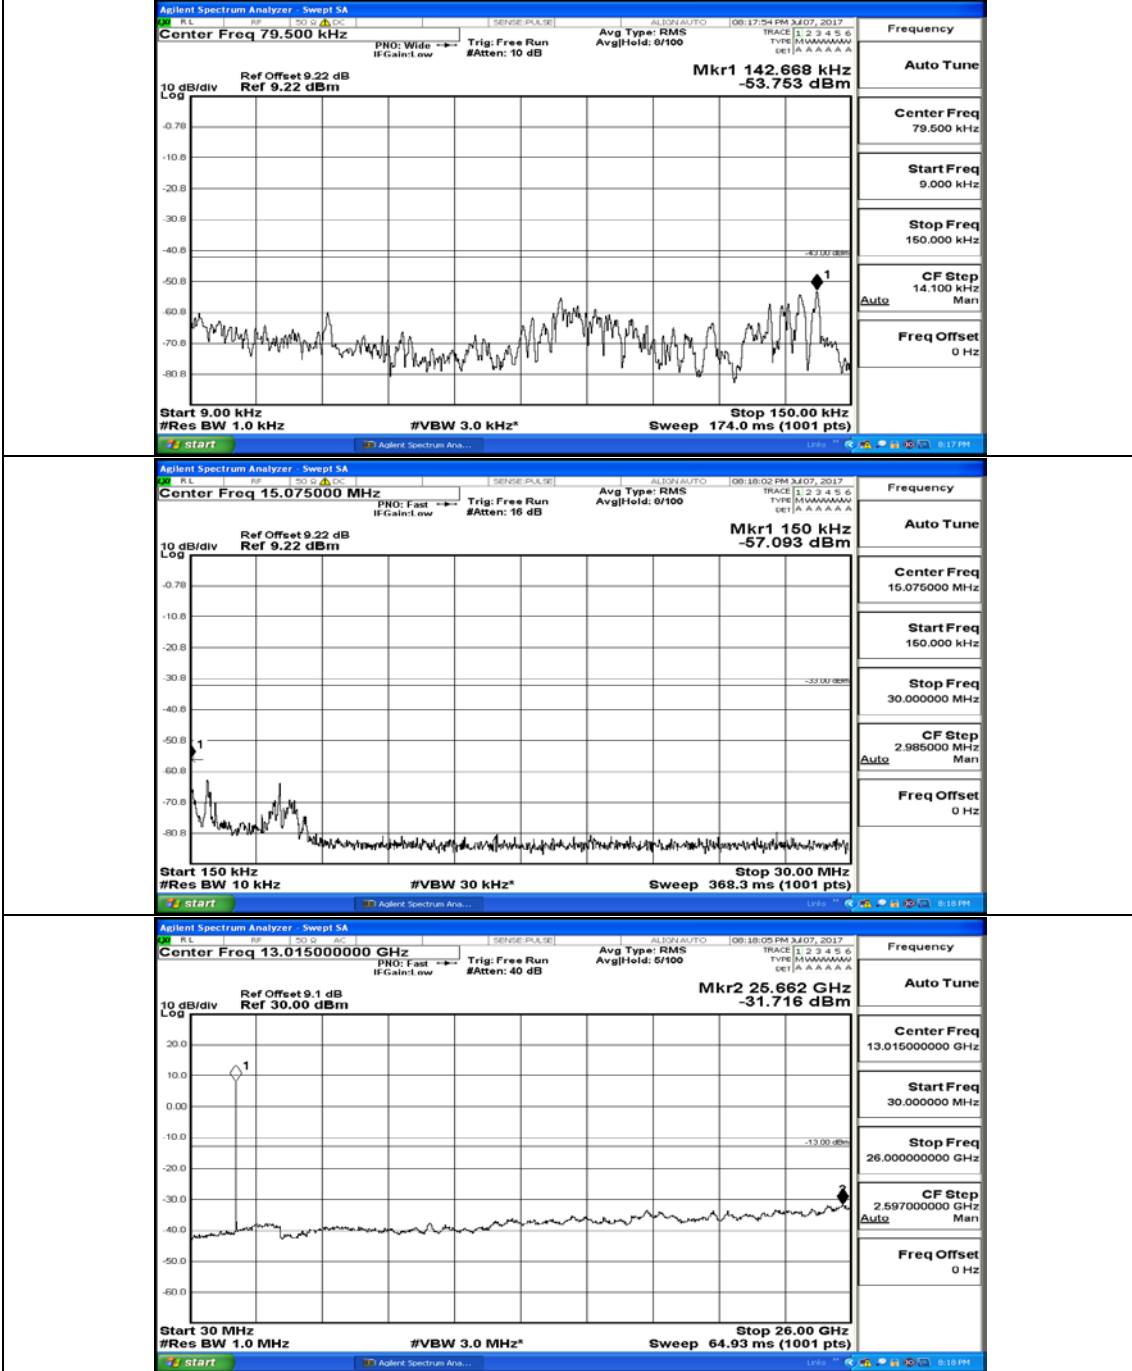

# Appendix A.5: Conducted Spurious Emission

# Channel Bandwidth: 5 MHz

(Channel Bandwidth: 5 MHz)\_LCH\_QPSK\_1RB#0

(Channel Bandwidth: 5 MHz)\_MCH\_QPSK\_1RB#0

(Channel Bandwidth: 5 MHz)\_HCH\_QPSK\_1RB#0

(Channel Bandwidth: 5 MHz)\_LCH\_16QAM\_1RB#0

(Channel Bandwidth: 5 MHz)\_MCH\_16QAM\_1RB#0

(Channel Bandwidth: 5 MHz)\_HCH\_16QAM\_1RB#0