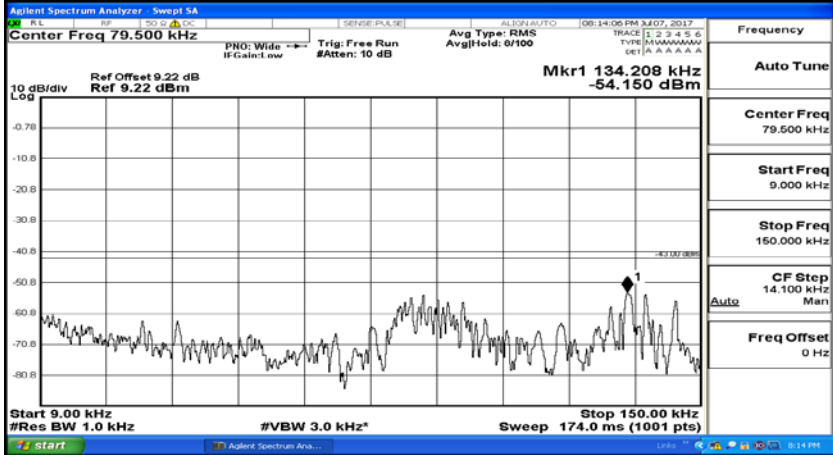

# Channel Bandwidth: 3 MHz

(Channel Bandwidth: 3 MHz)\_LCH\_QPSK\_1RB#0

(Channel Bandwidth: 3 MHz)\_MCH\_QPSK\_1RB#0

(Channel Bandwidth: 3 MHz)\_HCH\_QPSK\_1RB#0

(Channel Bandwidth: 3 MHz)\_LCH\_16QAM\_1RB#0