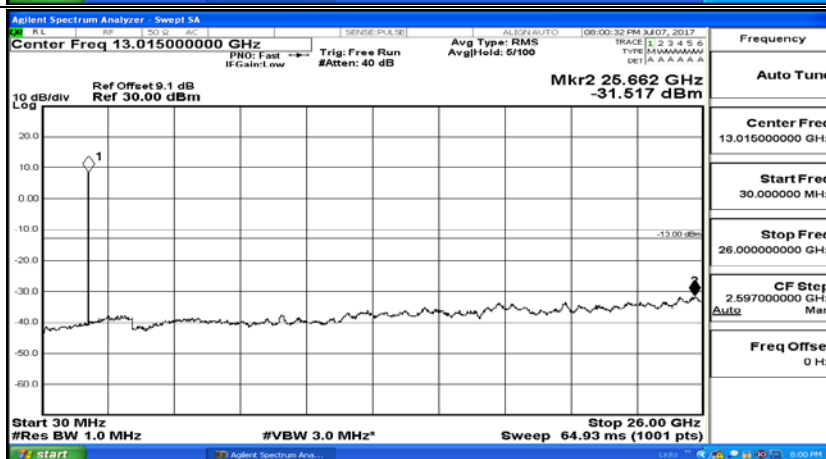

## Test Graphs

Channel Bandwidth: 1.4 MHz

(Channel Bandwidth: 1.4 MHz)\_MCH\_QPSK\_1RB#0

(Channel Bandwidth: 1.4 MHz)\_HCH\_QPSK\_1RB#0

(Channel Bandwidth: 1.4 MHz)\_LCH\_16QAM\_1RB#0

(Channel Bandwidth: 1.4 MHz)\_MCH\_16QAM\_1RB#0

(Channel Bandwidth: 1.4 MHz)\_HCH\_16QAM\_1RB#0