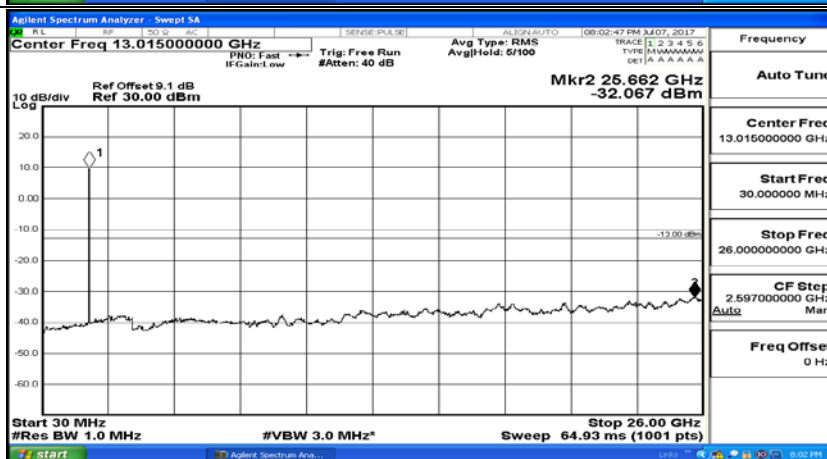

## Test Graphs

Channel Bandwidth: 1.4 MHz

(Channel Bandwidth: 1.4 MHz)\_MCH\_QPSK\_1RB#0

(Channel Bandwidth: 1.4 MHz)\_HCH\_QPSK\_1RB#0

(Channel Bandwidth: 1.4 MHz)\_LCH\_16QAM\_1RB#0

(Channel Bandwidth: 1.4 MHz)\_MCH\_16QAM\_1RB#0

(Channel Bandwidth: 1.4 MHz)\_HCH\_16QAM\_1RB#0