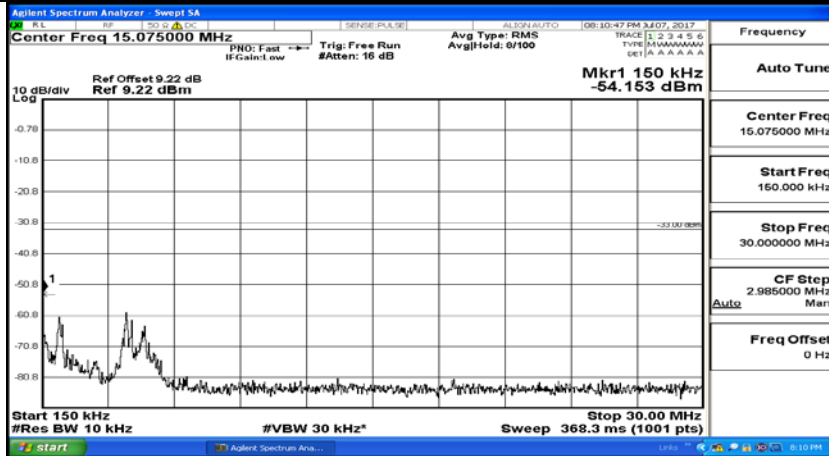

(Channel Bandwidth: 3 MHz)_MCH_QPSK_1RB#0