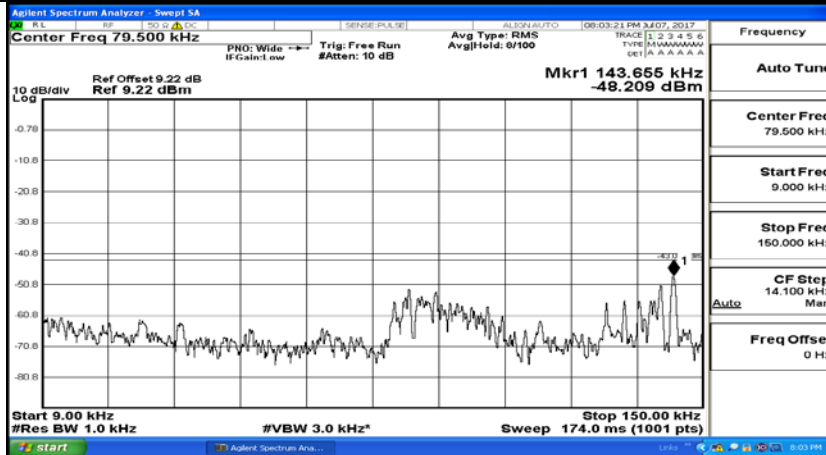

## Test Graphs

Channel Bandwidth: 1.4 MHz

(Channel Bandwidth: 1.4 MHz)\_MCH\_QPSK\_1RB#0

(Channel Bandwidth: 1.4 MHz)\_HCH\_QPSK\_1RB#0

(Channel Bandwidth: 1.4 MHz)\_LCH\_16QAM\_1RB#0

(Channel Bandwidth: 1.4 MHz)\_MCH\_16QAM\_1RB#0

(Channel Bandwidth: 1.4 MHz)\_HCH\_16QAM\_1RB#0