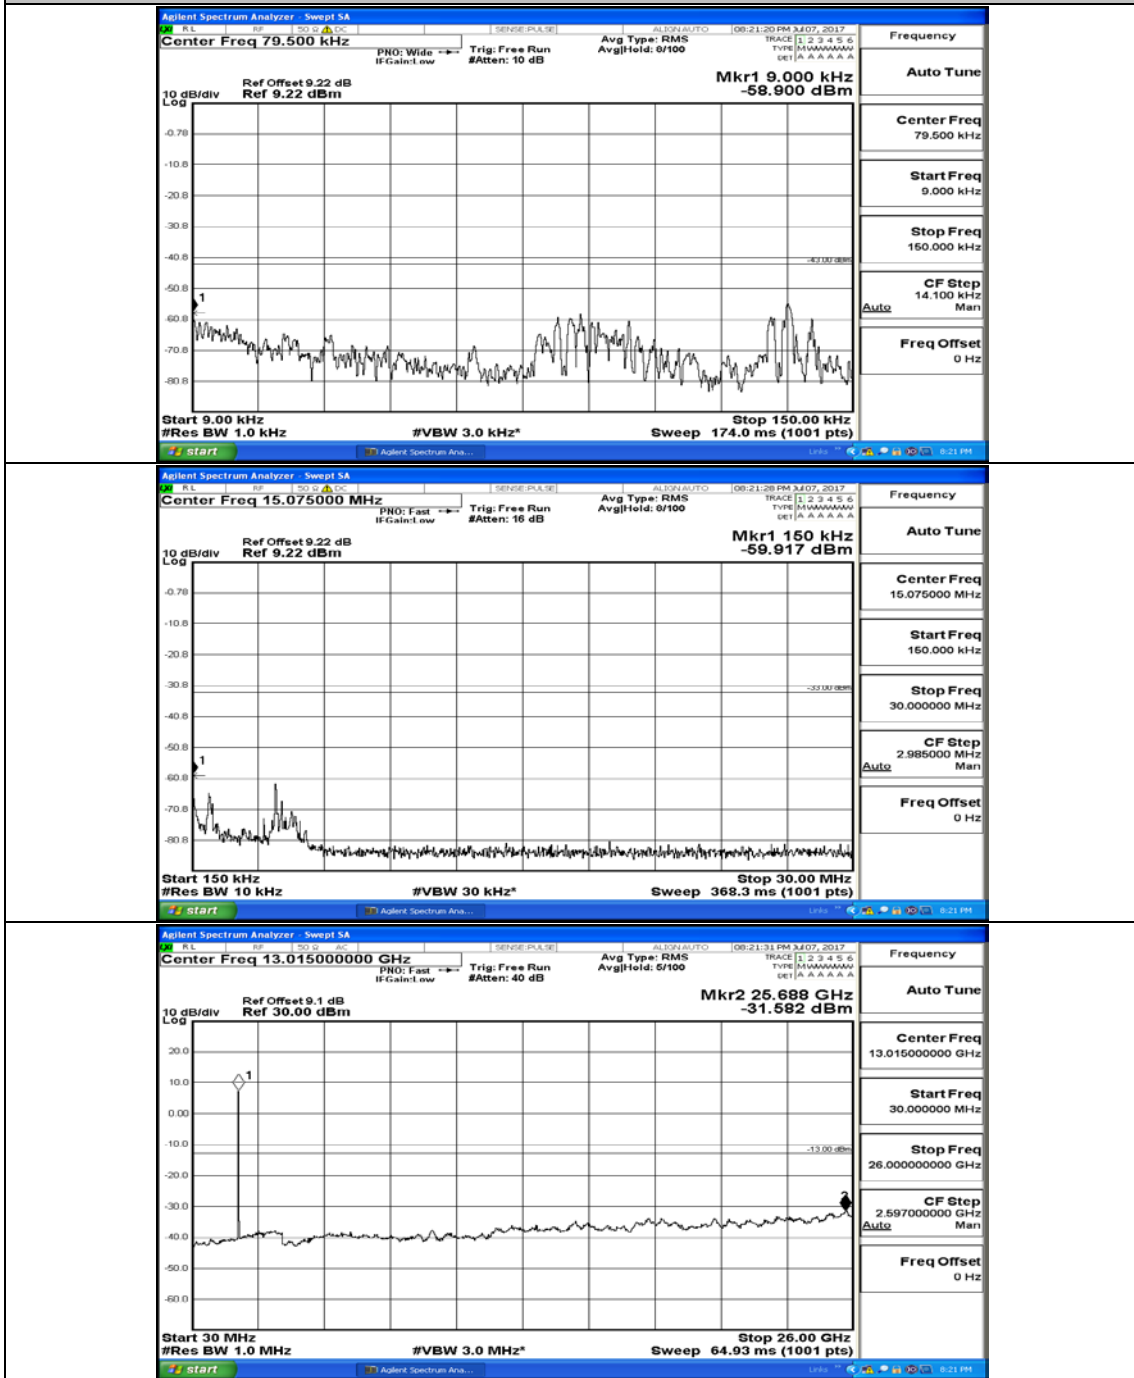

# Appendix A.5: Conducted Spurious Emission

# Channel Bandwidth: 5 MHz

(Channel Bandwidth: 5 MHz)\_LCH\_QPSK\_1RB#0

(Channel Bandwidth: 5 MHz)\_MCH\_QPSK\_1RB#0

(Channel Bandwidth: 5 MHz)\_HCH\_QPSK\_1RB#0

(Channel Bandwidth: 5 MHz)\_LCH\_16QAM\_1RB#0

(Channel Bandwidth: 5 MHz)\_MCH\_16QAM\_1RB#0

(Channel Bandwidth: 5 MHz)\_HCH\_16QAM\_1RB#0