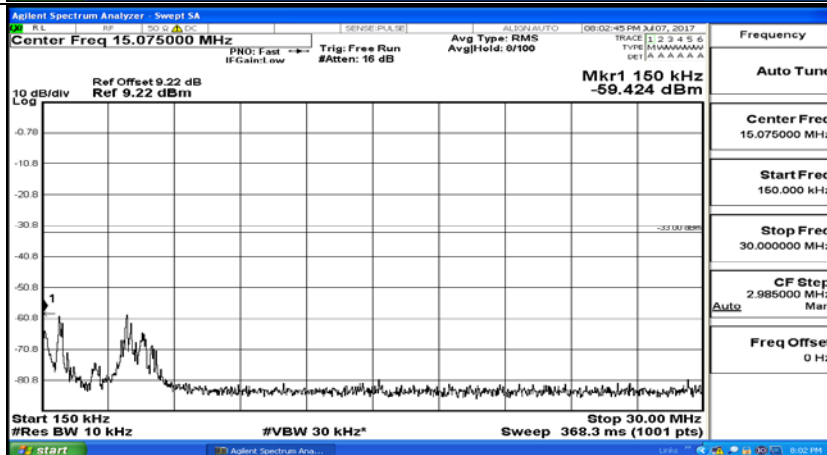

## Test Graphs

Channel Bandwidth: 1.4 MHz

(Channel Bandwidth: 1.4 MHz)\_MCH\_QPSK\_1RB#0

(Channel Bandwidth: 1.4 MHz)\_HCH\_QPSK\_1RB#0

(Channel Bandwidth: 1.4 MHz)\_LCH\_16QAM\_1RB#0

(Channel Bandwidth: 1.4 MHz)\_MCH\_16QAM\_1RB#0

(Channel Bandwidth: 1.4 MHz)\_HCH\_16QAM\_1RB#0