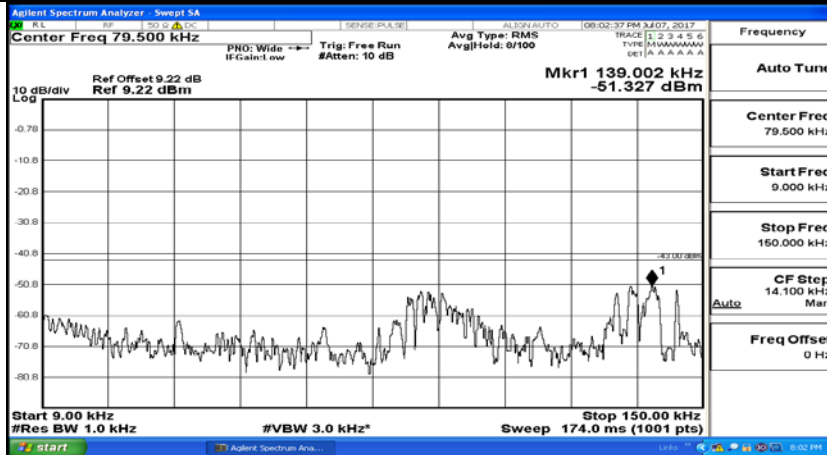

## Test Graphs

Channel Bandwidth: 1.4 MHz

(Channel Bandwidth: 1.4 MHz)\_MCH\_QPSK\_1RB#0

(Channel Bandwidth: 1.4 MHz)\_HCH\_QPSK\_1RB#0

(Channel Bandwidth: 1.4 MHz)\_LCH\_16QAM\_1RB#0

(Channel Bandwidth: 1.4 MHz)\_MCH\_16QAM\_1RB#0

(Channel Bandwidth: 1.4 MHz)\_HCH\_16QAM\_1RB#0