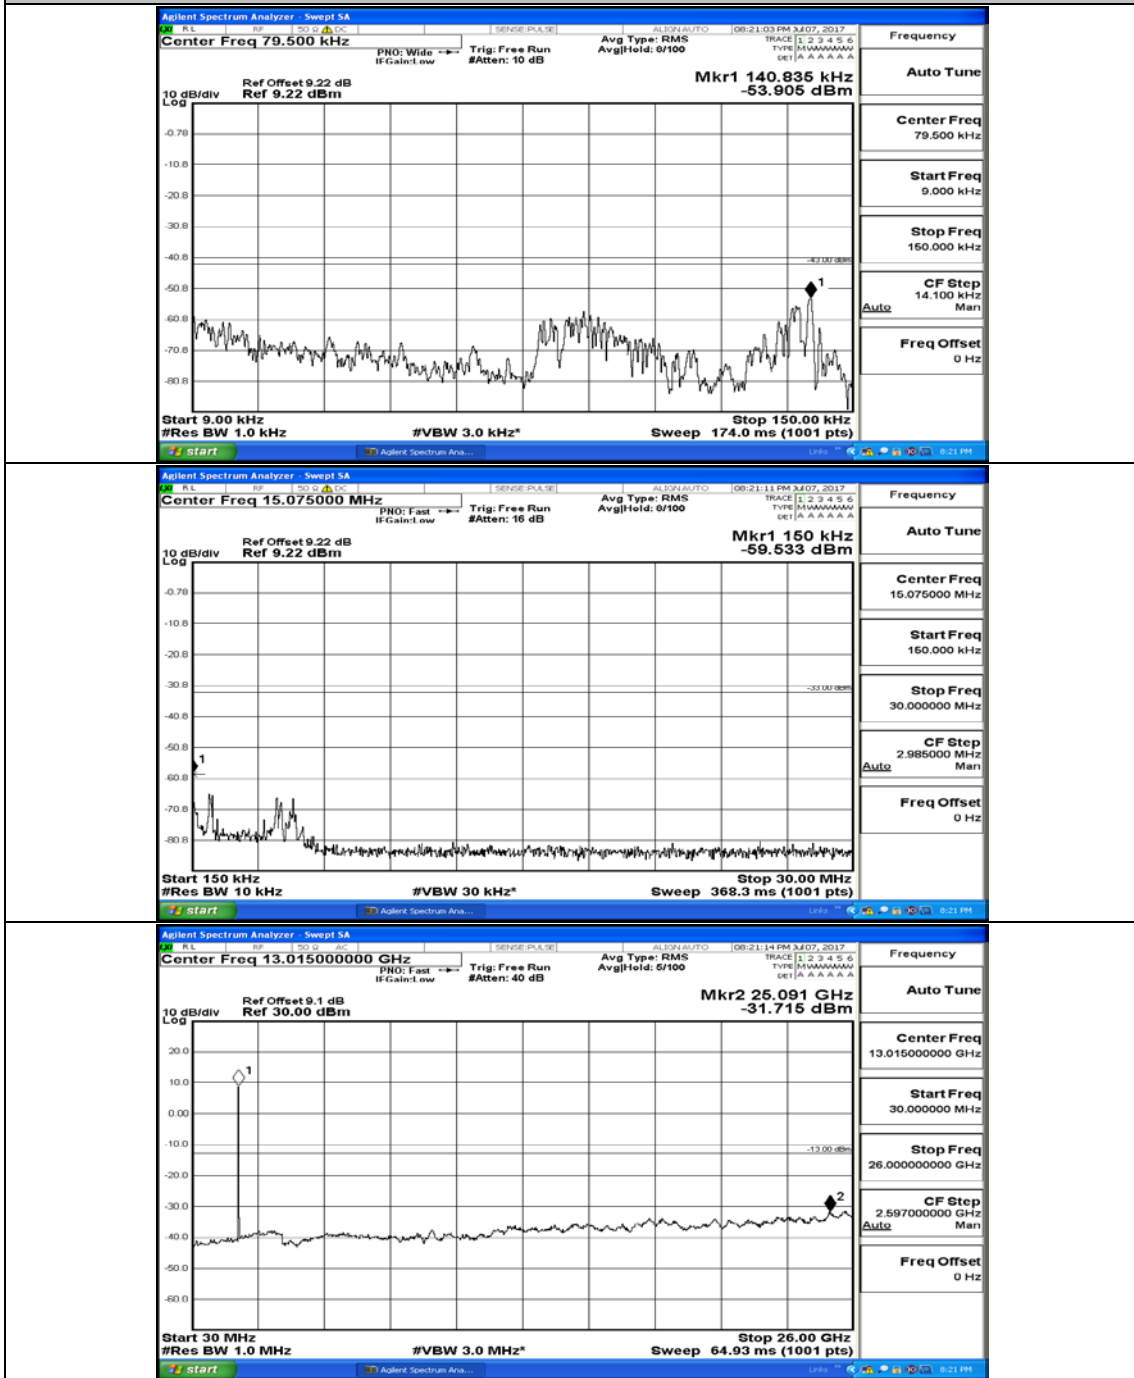

(Channel Bandwidth: 3 MHz)\_MCH\_16QAM\_1RB#0

(Channel Bandwidth: 3 MHz)\_HCH\_16QAM\_1RB#0

# Channel Bandwidth: 5 MHz

(Channel Bandwidth: 5 MHz)\_LCH\_QPSK\_1RB#0

(Channel Bandwidth: 5 MHz)\_MCH\_QPSK\_1RB#0

(Channel Bandwidth: 5 MHz)\_HCH\_QPSK\_1RB#0

(Channel Bandwidth: 5 MHz)\_LCH\_16QAM\_1RB#0