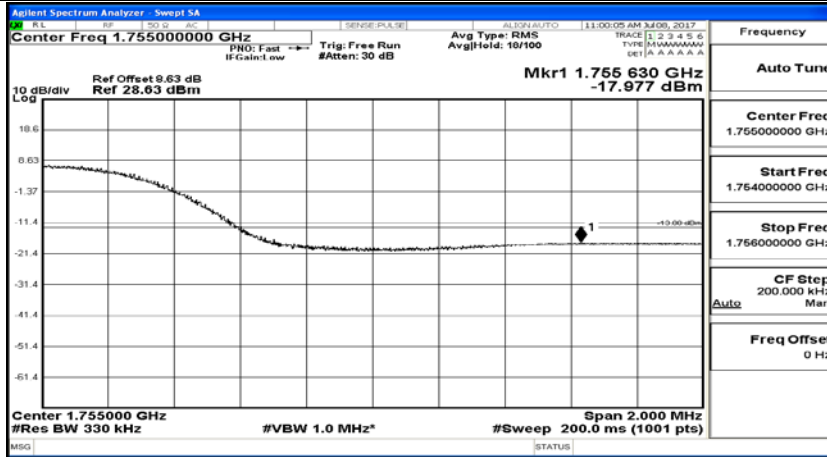

Channel Bandwidth: 10 MHz_HCH_16QAM_50RB#0

Channel Bandwidth: 15 MHz

(Channel Bandwidth:15 MHz)_LCH_QPSK_1RB#0

(Channel Bandwidth:15 MHz)_LCH_QPSK_75RB#0

(Channel Bandwidth:15 MHz)_HCH_QPSK_1RB#0

(Channel Bandwidth:15 MHz)_HCH_QPSK_75RB#0