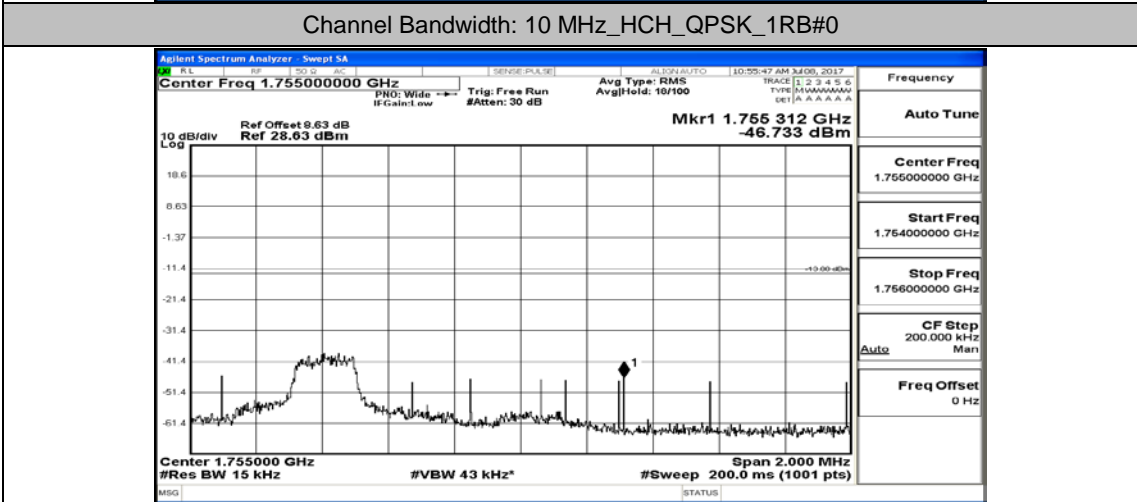

Channel Bandwidth: 10 MHz