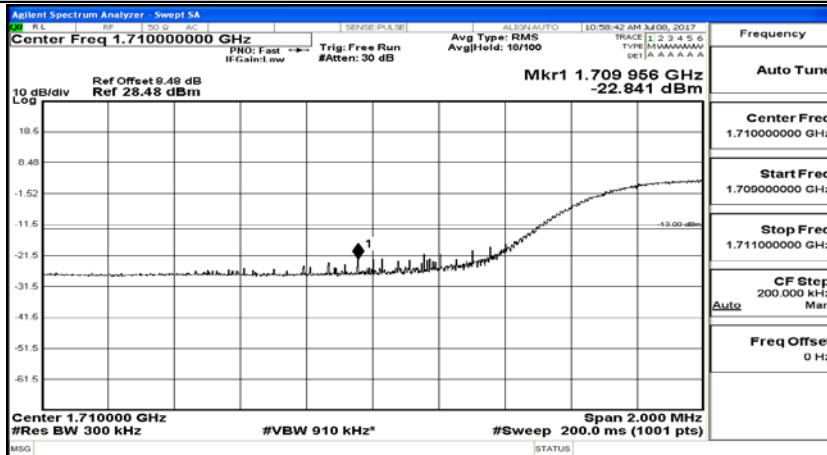

(Channel Bandwidth:15 MHz)_LCH_16QAM_75RB#0