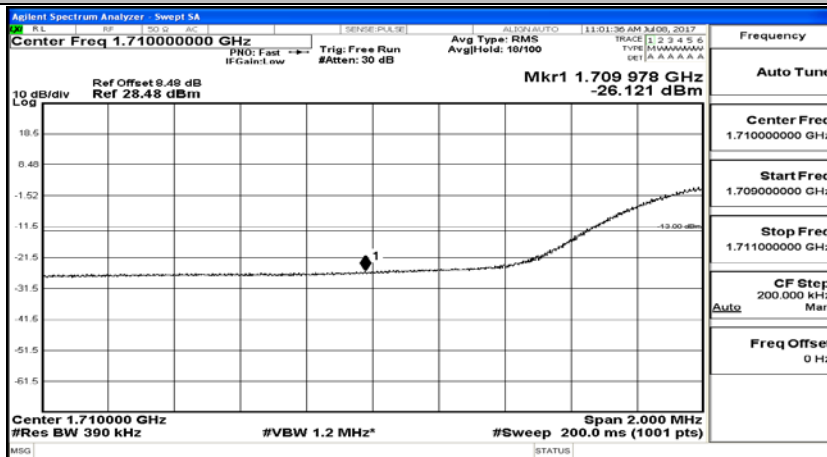

(Channel Bandwidth:20 MHz)_LCH_QPSK_100RB#0