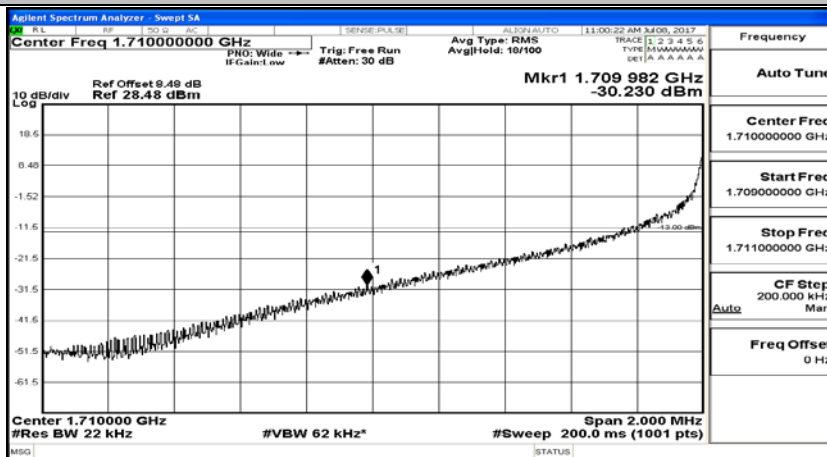

(Channel Bandwidth:15 MHz)_LCH_16QAM_1RB#0

(Channel Bandwidth:15 MHz)_LCH_16QAM_75RB#0

(Channel Bandwidth:15 MHz)_HCH_16QAM_1RB#0

(Channel Bandwidth:15 MHz)_HCH_16QAM_75RB#0

Channel Bandwidth: 20 MHz

(Channel Bandwidth:20 MHz)_LCH_QPSK_1RB#0