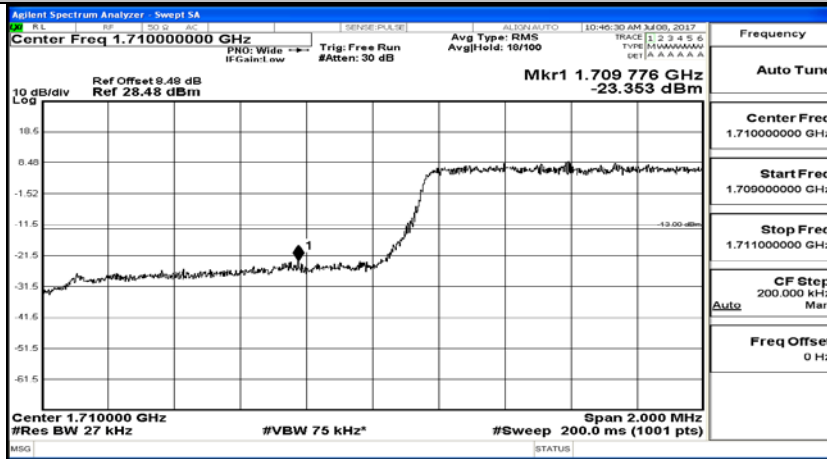

Appendix B.4: Band Edge

Test Graphs

Channel Bandwidth: 1.4 MHz

(Channel Bandwidth: 1.4 MHz)_LCH_QPSK_1RB#0

(Channel Bandwidth: 1.4 MHz)_LCH_QPSK_6RB#0

(Channel Bandwidth: 1.4 MHz)_HCH_QPSK_1RB#0

(Channel Bandwidth: 1.4 MHz)_HCH_QPSK_6RB#0

(Channel Bandwidth: 1.4 MHz)_LCH_16QAM_1RB#0

(Channel Bandwidth: 1.4 MHz)_LCH_16QAM_6RB#0

(Channel Bandwidth: 1.4 MHz)_HCH_16QAM_1RB#0

(Channel Bandwidth: 1.4 MHz)_HCH_16QAM_6RB#0

Channel Bandwidth: 3 MHz