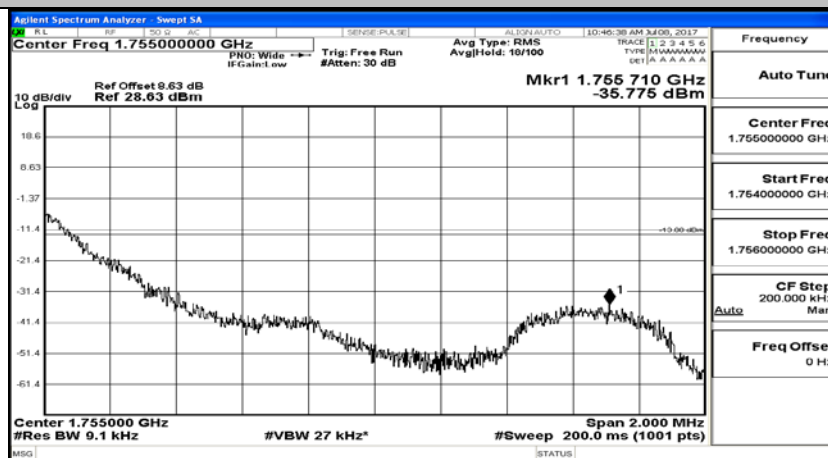

Appendix B.4: Band Edge

Test Graphs

Channel Bandwidth: 1.4 MHz

(Channel Bandwidth: 1.4 MHz)_LCH_QPSK_1RB#0

(Channel Bandwidth: 1.4 MHz)_LCH_QPSK_6RB#0

(Channel Bandwidth: 1.4 MHz)_HCH_QPSK_1RB#0

(Channel Bandwidth: 1.4 MHz)_HCH_QPSK_6RB#0