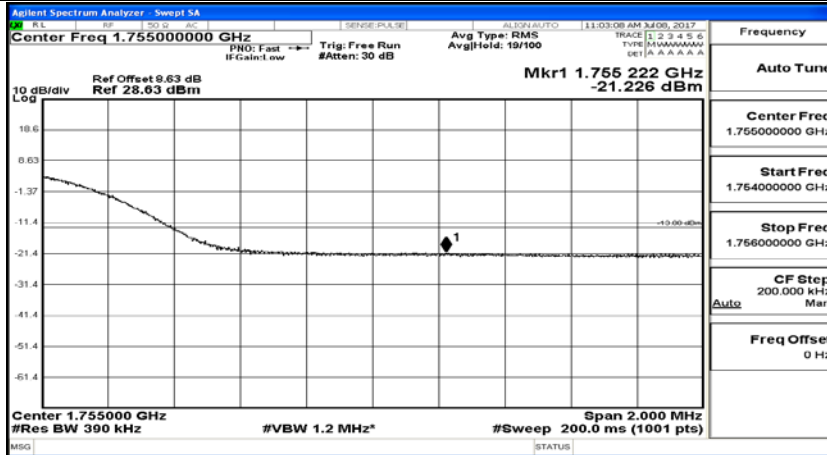

(Channel Bandwidth:20 MHz)_HCH_QPSK_100RB#0