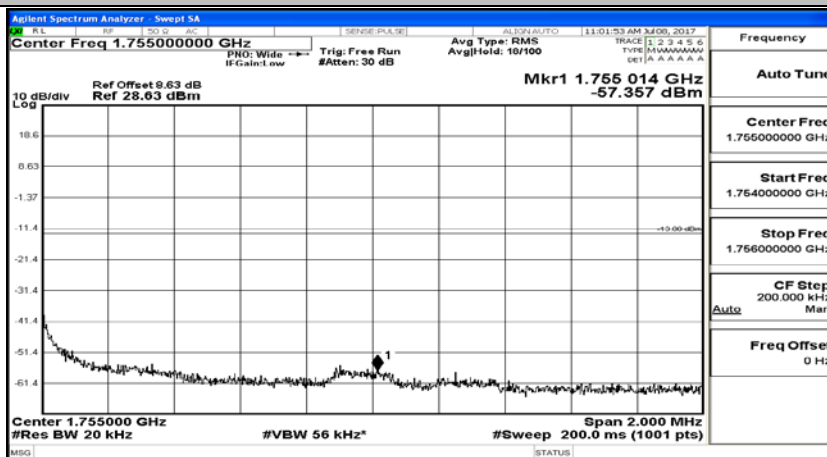

(Channel Bandwidth:20 MHz)_HCH_QPSK_1RB#0