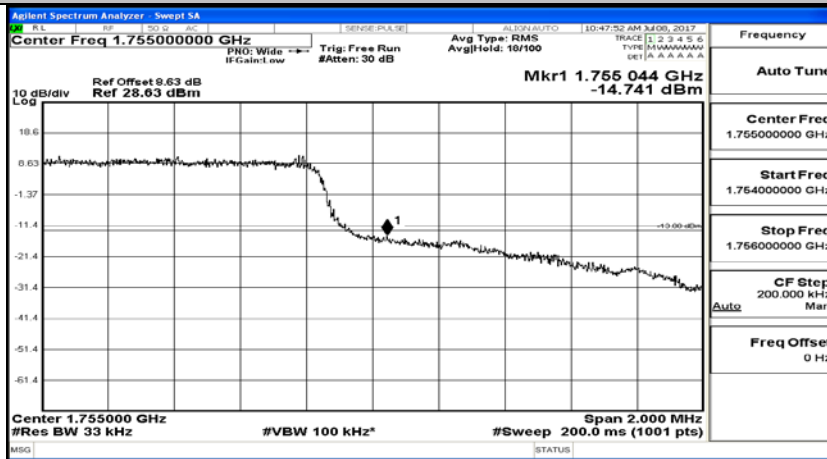

Appendix B.4: Band Edge

Test Graphs

Channel Bandwidth: 1.4 MHz

(Channel Bandwidth: 1.4 MHz)_LCH_QPSK_1RB#0

(Channel Bandwidth: 1.4 MHz)_LCH_QPSK_6RB#0

(Channel Bandwidth: 1.4 MHz)_HCH_QPSK_1RB#0

(Channel Bandwidth: 1.4 MHz)_HCH_QPSK_6RB#0

(Channel Bandwidth: 1.4 MHz)_LCH_16QAM_1RB#0

(Channel Bandwidth: 1.4 MHz)_LCH_16QAM_6RB#0

(Channel Bandwidth: 1.4 MHz)_HCH_16QAM_1RB#0

(Channel Bandwidth: 1.4 MHz)_HCH_16QAM_6RB#0

Channel Bandwidth: 3 MHz