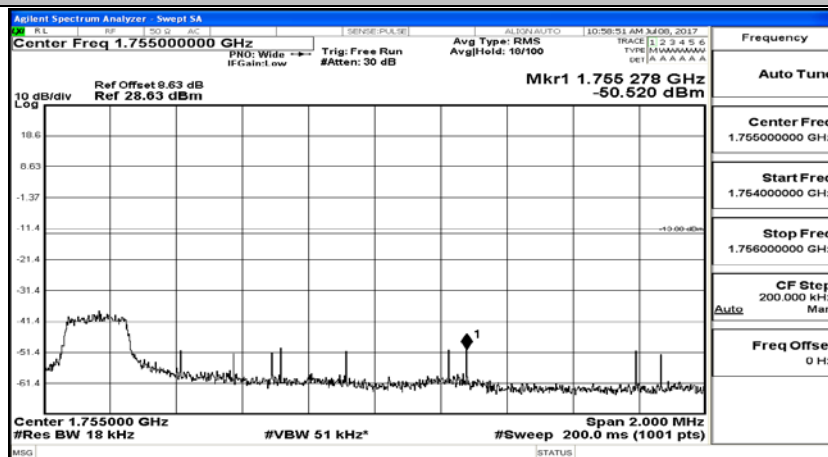

Channel Bandwidth: 10 MHz_HCH_16QAM_50RB#0

Channel Bandwidth: 15 MHz

(Channel Bandwidth:15 MHz)_LCH_QPSK_1RB#0

(Channel Bandwidth:15 MHz)_LCH_QPSK_75RB#0

(Channel Bandwidth:15 MHz)_HCH_QPSK_1RB#0

(Channel Bandwidth:15 MHz)_HCH_QPSK_75RB#0