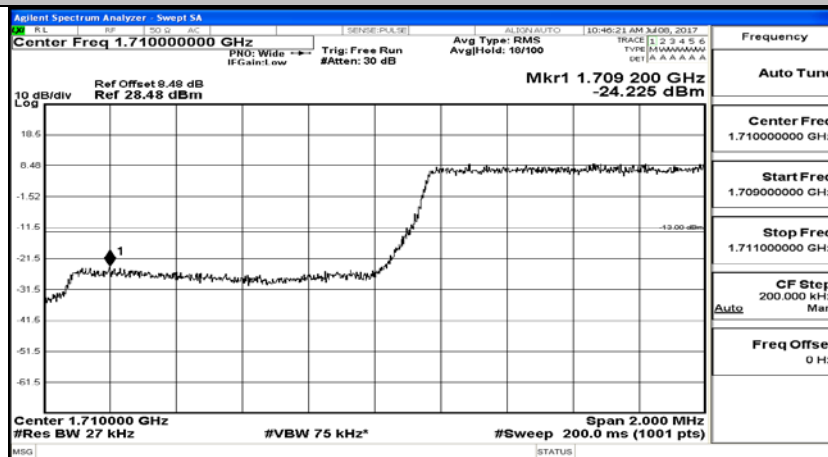

Appendix B.4: Band Edge

Test Graphs

Channel Bandwidth: 1.4 MHz

(Channel Bandwidth: 1.4 MHz)_LCH_QPSK_1RB#0

(Channel Bandwidth: 1.4 MHz)_LCH_QPSK_6RB#0

(Channel Bandwidth: 1.4 MHz)_HCH_QPSK_1RB#0

(Channel Bandwidth: 1.4 MHz)_HCH_QPSK_6RB#0

(Channel Bandwidth: 1.4 MHz)_LCH_16QAM_1RB#0

(Channel Bandwidth: 1.4 MHz)_LCH_16QAM_6RB#0

(Channel Bandwidth: 1.4 MHz)_HCH_16QAM_1RB#0

(Channel Bandwidth: 1.4 MHz)_HCH_16QAM_6RB#0

Channel Bandwidth: 3 MHz