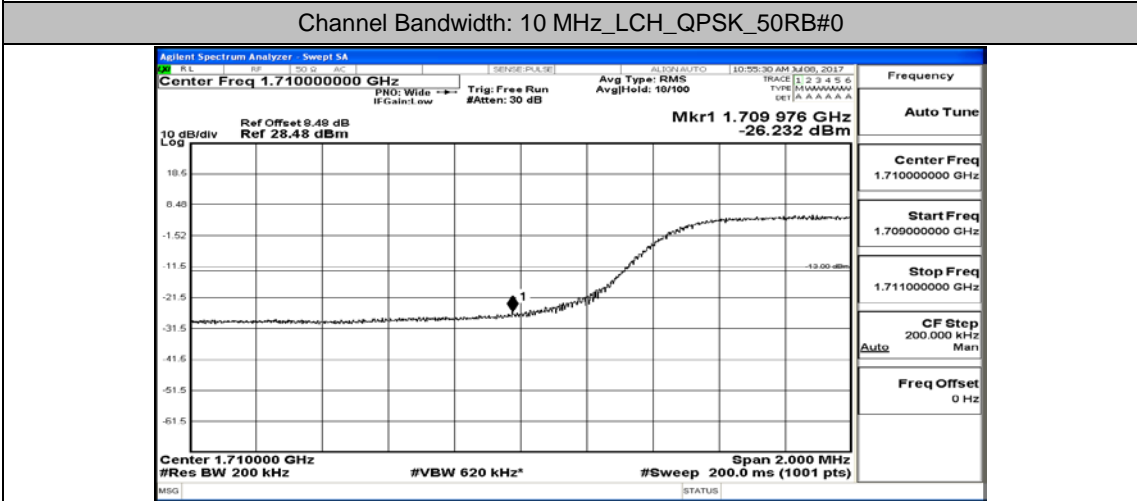

Channel Bandwidth: 10 MHz