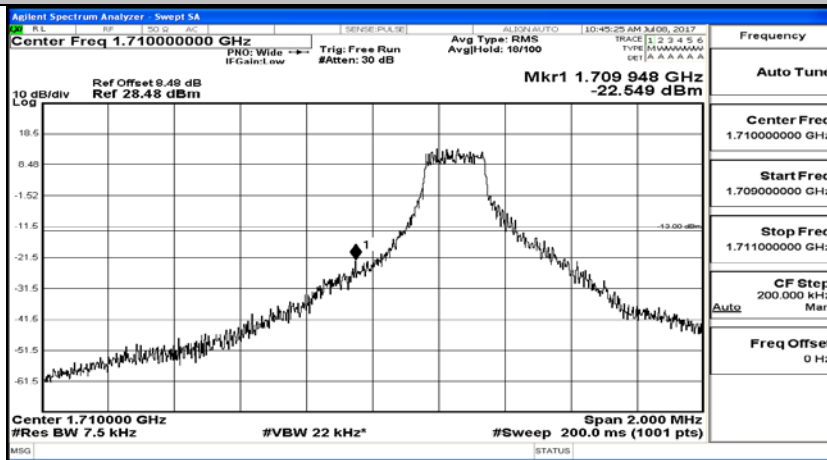

Appendix B.4: Band Edge

Test Graphs

Channel Bandwidth: 1.4 MHz

(Channel Bandwidth: 1.4 MHz)_LCH_QPSK_1RB#0

(Channel Bandwidth: 1.4 MHz)_LCH_QPSK_6RB#0

(Channel Bandwidth: 1.4 MHz)_HCH_QPSK_1RB#0

(Channel Bandwidth: 1.4 MHz)_HCH_QPSK_6RB#0

(Channel Bandwidth: 1.4 MHz)_LCH_16QAM_1RB#0

(Channel Bandwidth: 1.4 MHz)_LCH_16QAM_6RB#0

(Channel Bandwidth: 1.4 MHz)_HCH_16QAM_1RB#0

(Channel Bandwidth: 1.4 MHz)_HCH_16QAM_6RB#0

Channel Bandwidth: 3 MHz