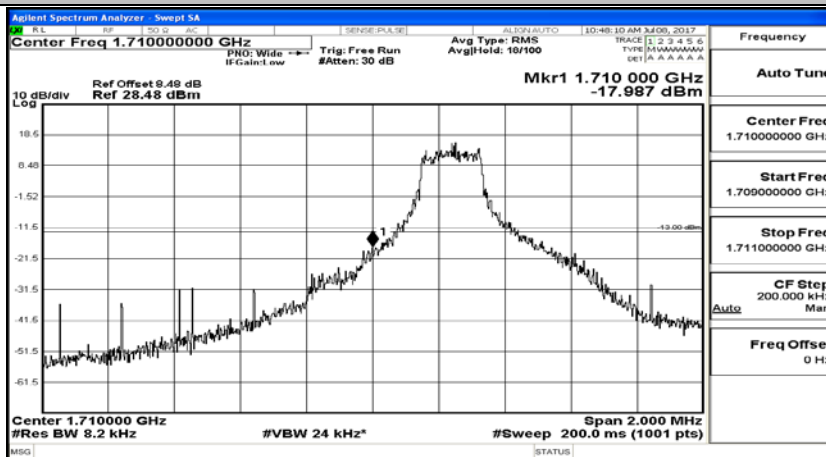

(Channel Bandwidth: 1.4 MHz)_LCH_16QAM_1RB#0

(Channel Bandwidth: 1.4 MHz)_LCH_16QAM_6RB#0

(Channel Bandwidth: 1.4 MHz)_HCH_16QAM_1RB#0

(Channel Bandwidth: 1.4 MHz)_HCH_16QAM_6RB#0

Channel Bandwidth: 3 MHz

(Channel Bandwidth: 3 MHz)_LCH_QPSK_1RB#0

(Channel Bandwidth: 3 MHz)_LCH_QPSK_15RB#0

(Channel Bandwidth: 3 MHz)_HCH_QPSK_1RB#0

(Channel Bandwidth: 3 MHz)_HCH_QPSK_15RB#0

(Channel Bandwidth: 3 MHz)_LCH_16QAM_1RB#0