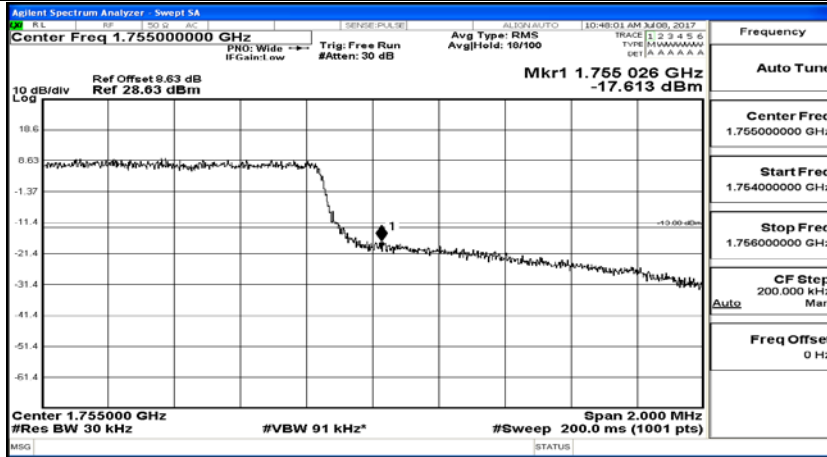

(Channel Bandwidth: 1.4 MHz)_LCH_16QAM_1RB#0

(Channel Bandwidth: 1.4 MHz)_LCH_16QAM_6RB#0

(Channel Bandwidth: 1.4 MHz)_HCH_16QAM_1RB#0

(Channel Bandwidth: 1.4 MHz)_HCH_16QAM_6RB#0

Channel Bandwidth: 3 MHz

(Channel Bandwidth: 3 MHz)_LCH_QPSK_1RB#0

(Channel Bandwidth: 3 MHz)_LCH_QPSK_15RB#0

(Channel Bandwidth: 3 MHz)_HCH_QPSK_1RB#0

(Channel Bandwidth: 3 MHz)_HCH_QPSK_15RB#0

(Channel Bandwidth: 3 MHz)_LCH_16QAM_1RB#0