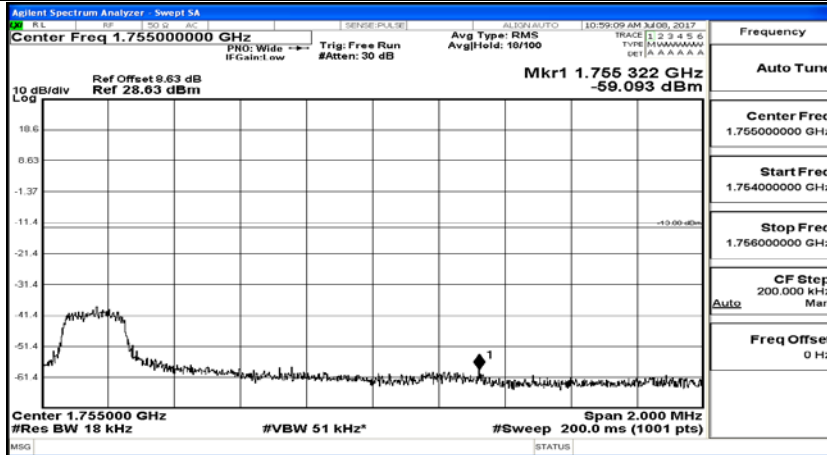

(Channel Bandwidth:15 MHz)_HCH_16QAM_1RB#0