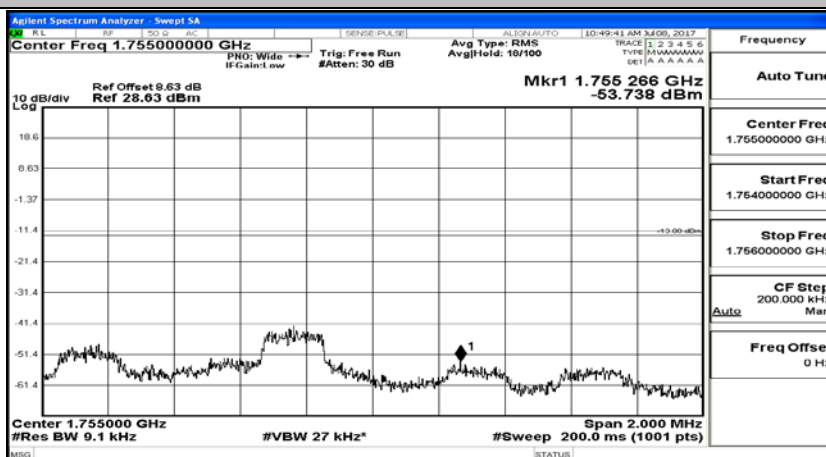

(Channel Bandwidth: 1.4 MHz)_LCH_16QAM_1RB#0

(Channel Bandwidth: 1.4 MHz)_LCH_16QAM_6RB#0

(Channel Bandwidth: 1.4 MHz)_HCH_16QAM_1RB#0

(Channel Bandwidth: 1.4 MHz)_HCH_16QAM_6RB#0

Channel Bandwidth: 3 MHz

(Channel Bandwidth: 3 MHz)_LCH_QPSK_1RB#0

(Channel Bandwidth: 3 MHz)_LCH_QPSK_15RB#0

(Channel Bandwidth: 3 MHz)_HCH_QPSK_1RB#0

(Channel Bandwidth: 3 MHz)_HCH_QPSK_15RB#0

(Channel Bandwidth: 3 MHz)_LCH_16QAM_1RB#0