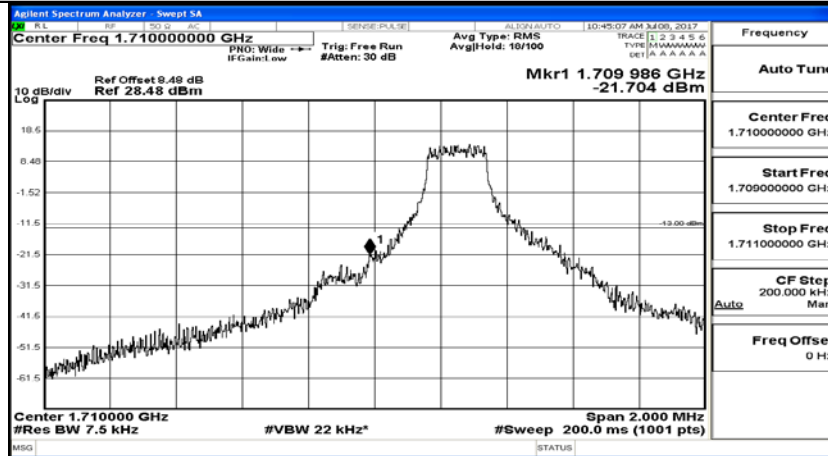

Appendix B.4: Band Edge

Test Graphs

Channel Bandwidth: 1.4 MHz

(Channel Bandwidth: 1.4 MHz)_LCH_QPSK_1RB#0

(Channel Bandwidth: 1.4 MHz)_LCH_QPSK_6RB#0

(Channel Bandwidth: 1.4 MHz)_HCH_QPSK_1RB#0

(Channel Bandwidth: 1.4 MHz)_HCH_QPSK_6RB#0

(Channel Bandwidth: 1.4 MHz)_LCH_16QAM_1RB#0

(Channel Bandwidth: 1.4 MHz)_LCH_16QAM_6RB#0

(Channel Bandwidth: 1.4 MHz)_HCH_16QAM_1RB#0

(Channel Bandwidth: 1.4 MHz)_HCH_16QAM_6RB#0

Channel Bandwidth: 3 MHz