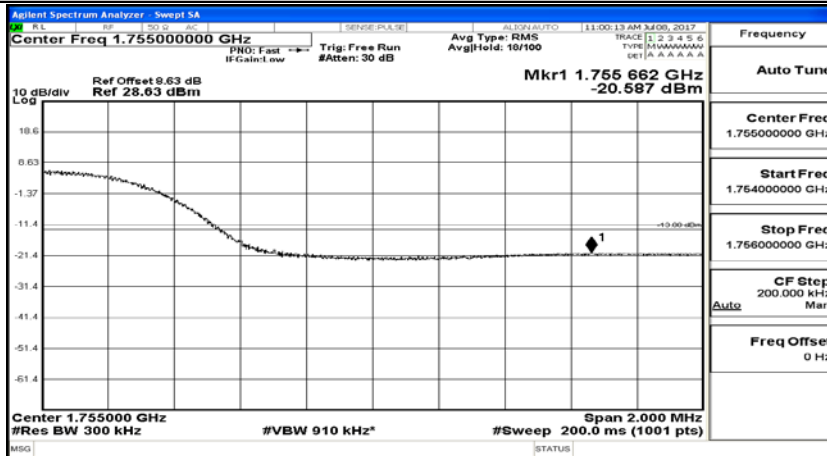

(Channel Bandwidth:15 MHz)_LCH_16QAM_1RB#0

(Channel Bandwidth:15 MHz)_LCH_16QAM_75RB#0

(Channel Bandwidth:15 MHz)_HCH_16QAM_1RB#0

(Channel Bandwidth:15 MHz)_HCH_16QAM_75RB#0

Channel Bandwidth: 20 MHz

(Channel Bandwidth:20 MHz)_LCH_QPSK_1RB#0