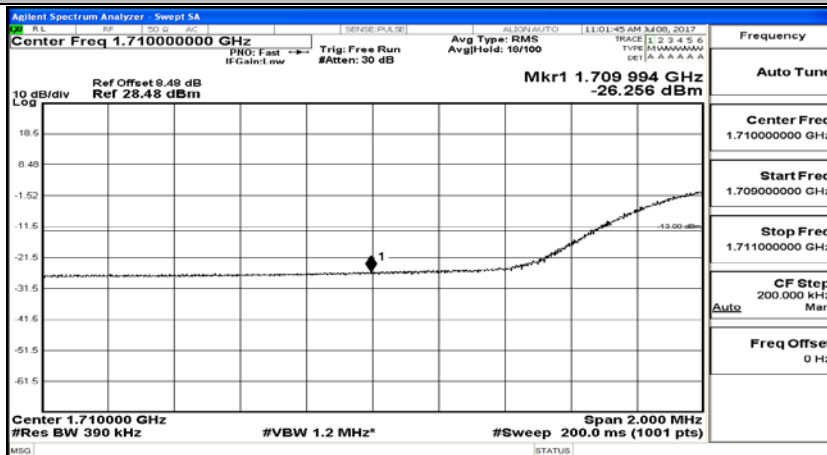

(Channel Bandwidth:20 MHz)_LCH_QPSK_100RB#0

(Channel Bandwidth:20 MHz)_HCH_QPSK_1RB#0

(Channel Bandwidth:20 MHz)_HCH_QPSK_100RB#0

(Channel Bandwidth:20 MHz)_LCH_16QAM_1RB#0

(Channel Bandwidth:20 MHz)_LCH_16QAM_100RB#0