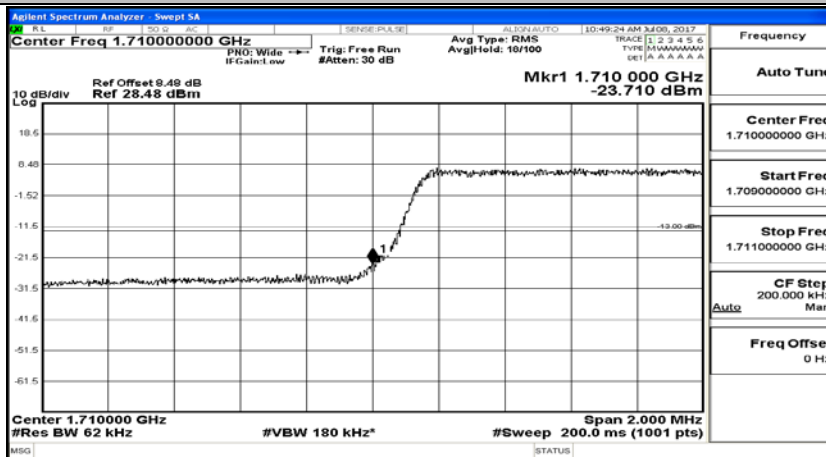

(Channel Bandwidth: 3 MHz)_LCH_QPSK_15RB#0