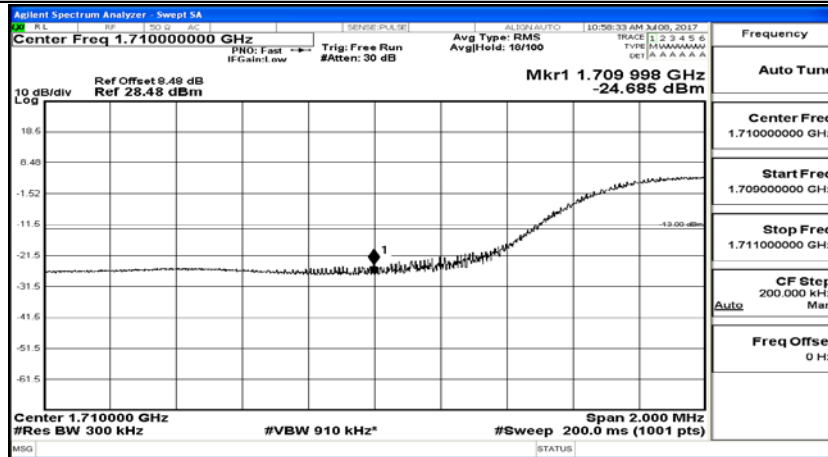

Channel Bandwidth: 10 MHz_HCH_16QAM_50RB#0

Channel Bandwidth: 15 MHz

(Channel Bandwidth:15 MHz)_LCH_QPSK_1RB#0

(Channel Bandwidth:15 MHz)_LCH_QPSK_75RB#0

(Channel Bandwidth:15 MHz)_HCH_QPSK_1RB#0

(Channel Bandwidth:15 MHz)_HCH_QPSK_75RB#0