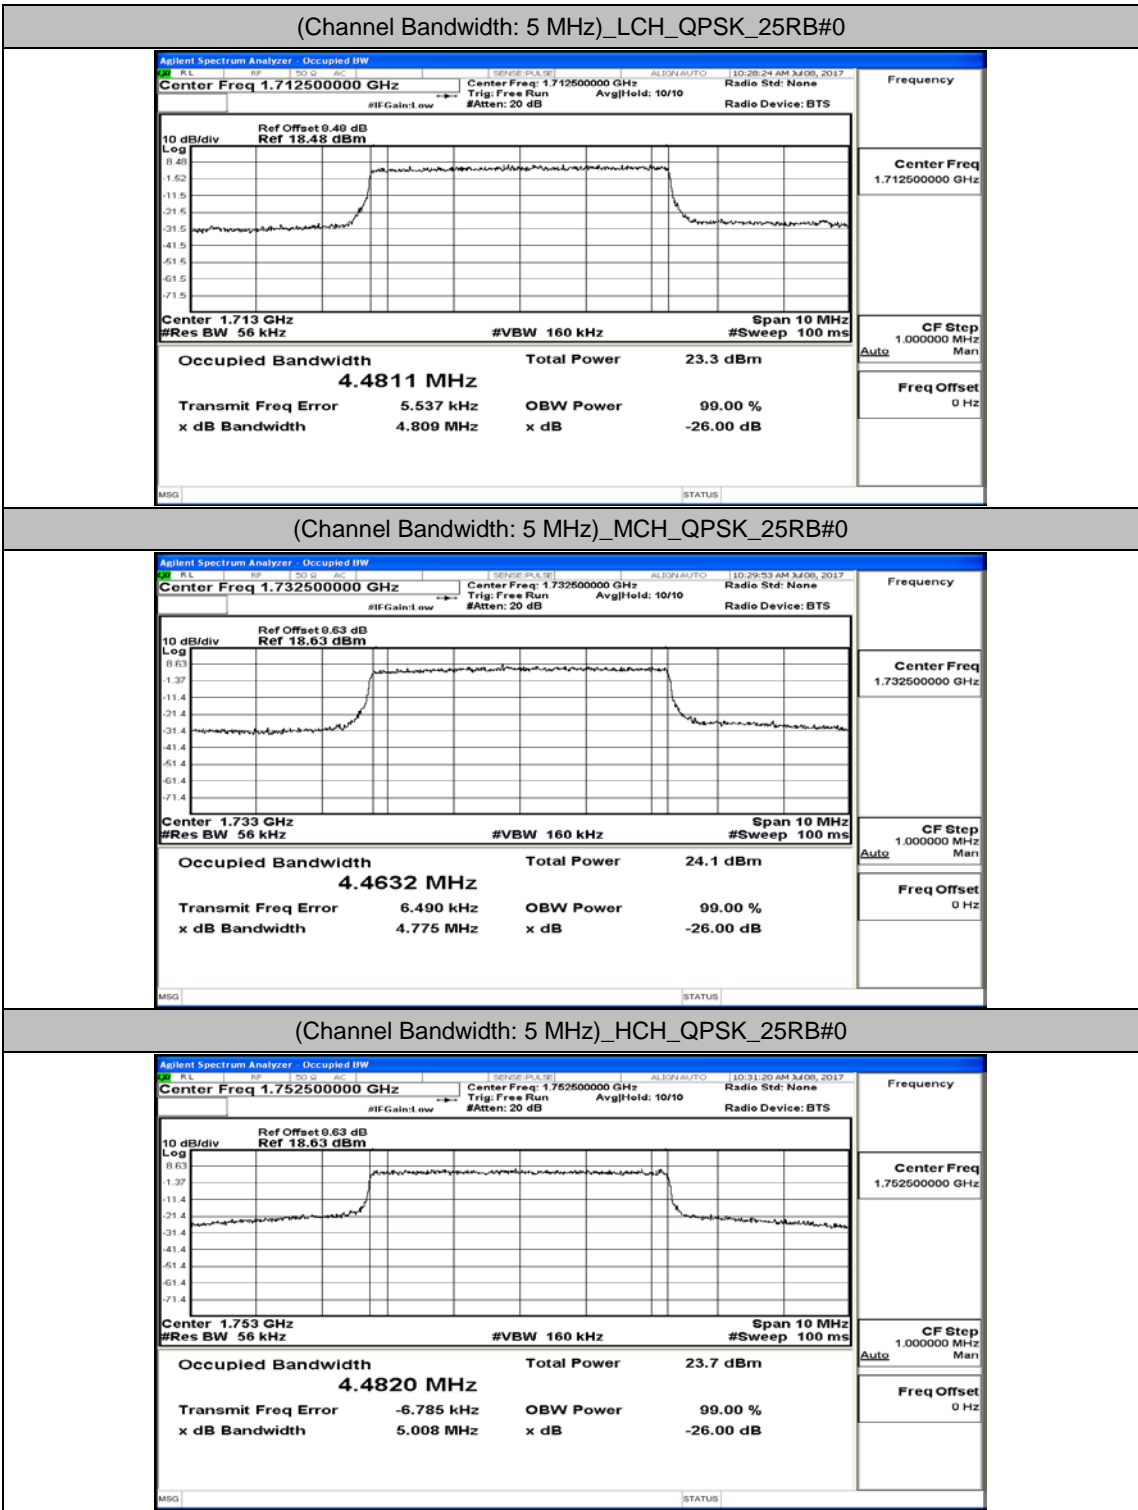

(Channel Bandwidth: 3 MHz)_LCH_16QAM_15RB#0

(Channel Bandwidth: 3 MHz)_MCH_16QAM_15RB#0

(Channel Bandwidth: 3 MHz)_HCH_16QAM_15RB#0

Channel Bandwidth: 5 MHz

(Channel Bandwidth: 5 MHz)_LCH_16QAM_25RB#0

(Channel Bandwidth: 5 MHz)_MCH_16QAM_25RB#0