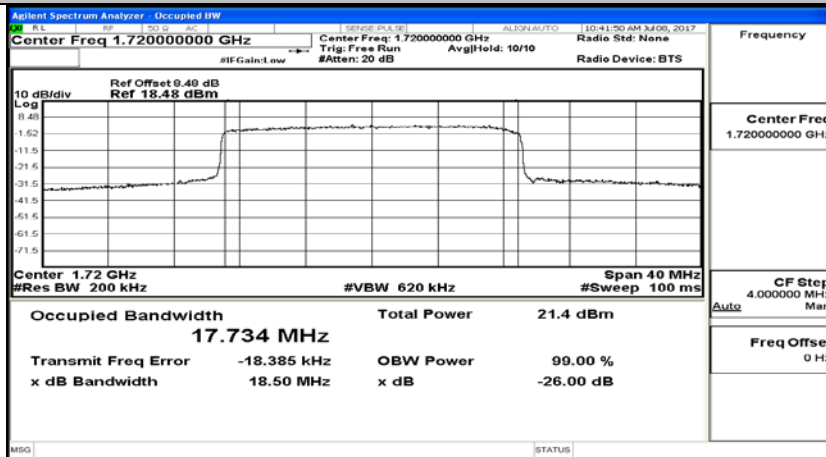

(Channel Bandwidth:15 MHz)_HCH_16QAM_75RB#0

Channel Bandwidth: 20 MHz

(Channel Bandwidth:20 MHz)_LCH_QPSK_100RB#0

(Channel Bandwidth:20 MHz)_MCH_QPSK_100RB#0

(Channel Bandwidth:20 MHz)_HCH_QPSK_100RB#0

(Channel Bandwidth:20 MHz)_LCH_16QAM_100RB#0