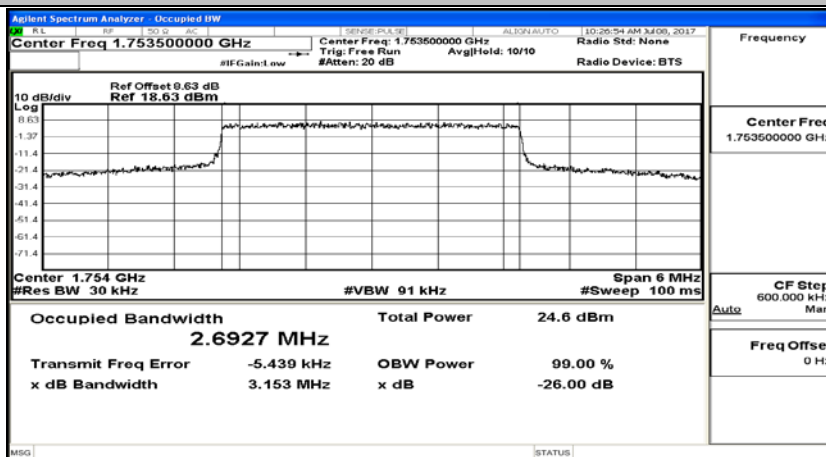

(Channel Bandwidth: 1.4 MHz)_MCH_16QAM_6RB#0

(Channel Bandwidth: 1.4 MHz)_HCH_16QAM_6RB#0

Channel Bandwidth: 3 MHz

(Channel Bandwidth: 3 MHz)_LCH_QPSK_15RB#0

(Channel Bandwidth: 3 MHz)_MCH_QPSK_15RB#0

(Channel Bandwidth: 3 MHz)_HCH_QPSK_15RB#0