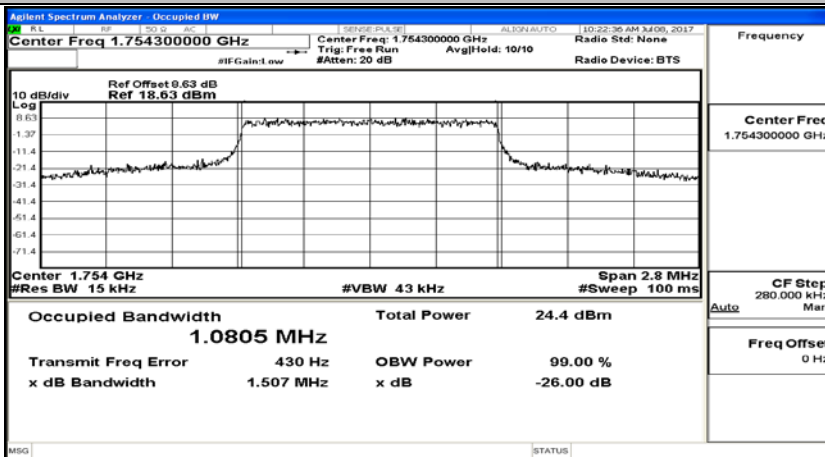

(Channel Bandwidth: 1.4 MHz)_HCH_16QAM_6RB#0