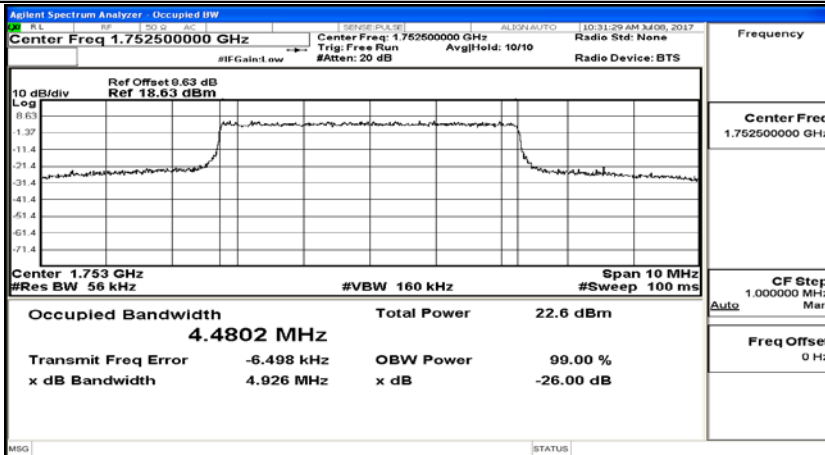

(Channel Bandwidth: 5 MHz)_HCH_16QAM_25RB#0