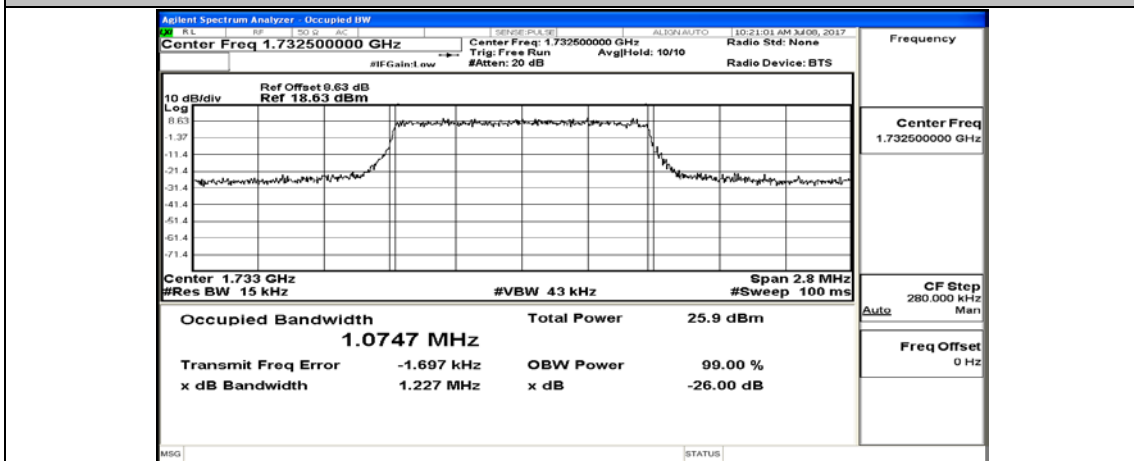

(Channel Bandwidth: 1.4 MHz)_MCH_QPSK_6RB#0