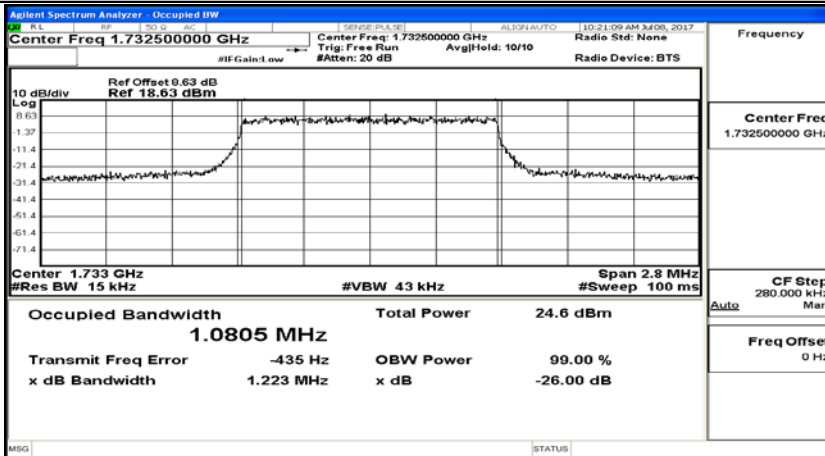

(Channel Bandwidth: 1.4 MHz)_MCH_16QAM_6RB#0