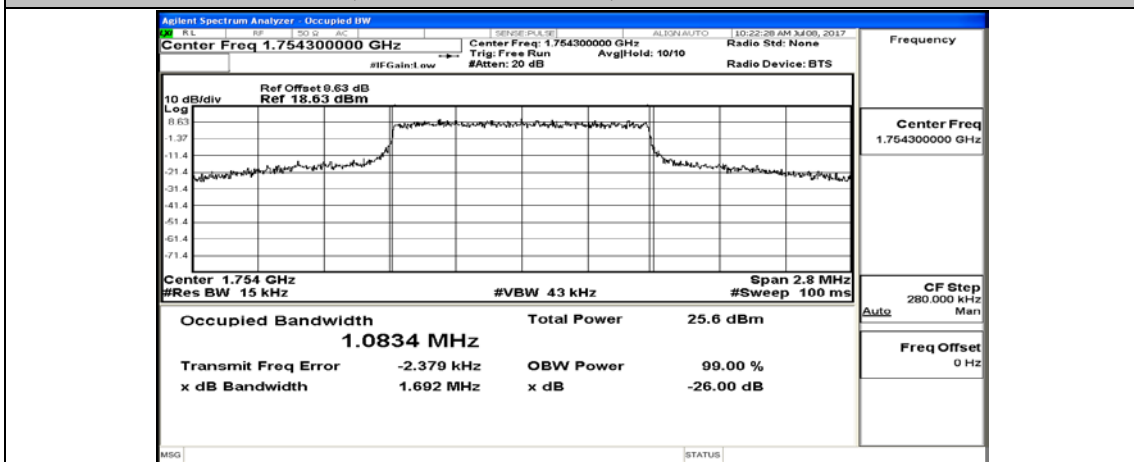

Test Graphs

Channel Bandwidth: 3 MHz

(Channel Bandwidth: 1.4 MHz)_LCH_QPSK_6RB#0

(Channel Bandwidth: 1.4 MHz)_MCH_QPSK_6RB#0

(Channel Bandwidth: 1.4 MHz)_HCH_QPSK_6RB#0

(Channel Bandwidth: 1.4 MHz)_LCH_16QAM_6RB#0