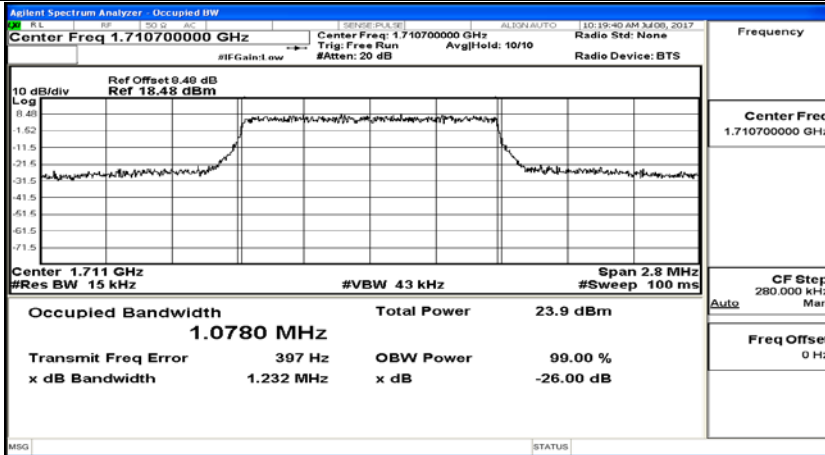

Test Graphs

Channel Bandwidth: 3 MHz

(Channel Bandwidth: 1.4 MHz)_LCH_QPSK_6RB#0

(Channel Bandwidth: 1.4 MHz)_MCH_QPSK_6RB#0

(Channel Bandwidth: 1.4 MHz)_HCH_QPSK_6RB#0

(Channel Bandwidth: 1.4 MHz)_LCH_16QAM_6RB#0