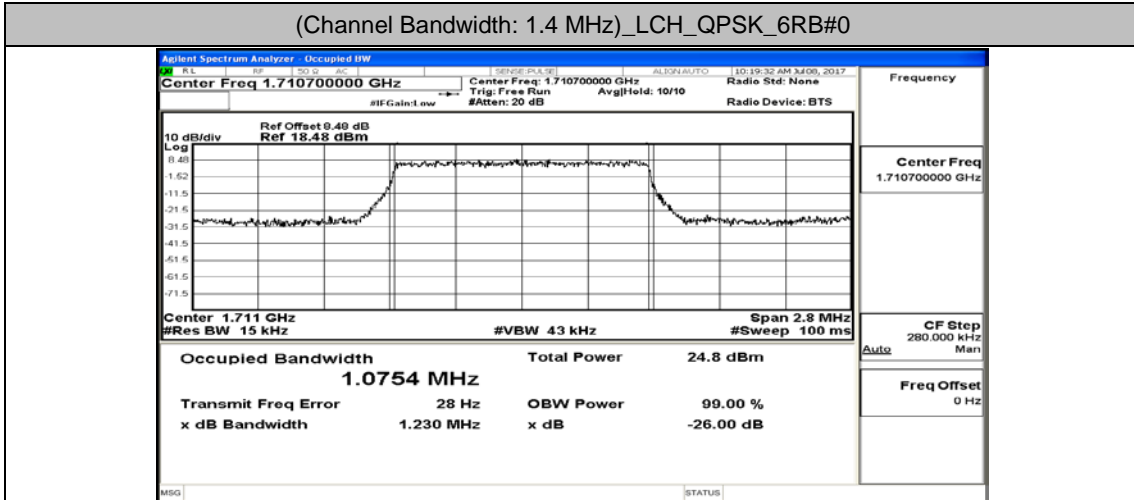

Test Graphs

Channel Bandwidth: 3 MHz

(Channel Bandwidth: 1.4 MHz)_LCH_QPSK_6RB#0