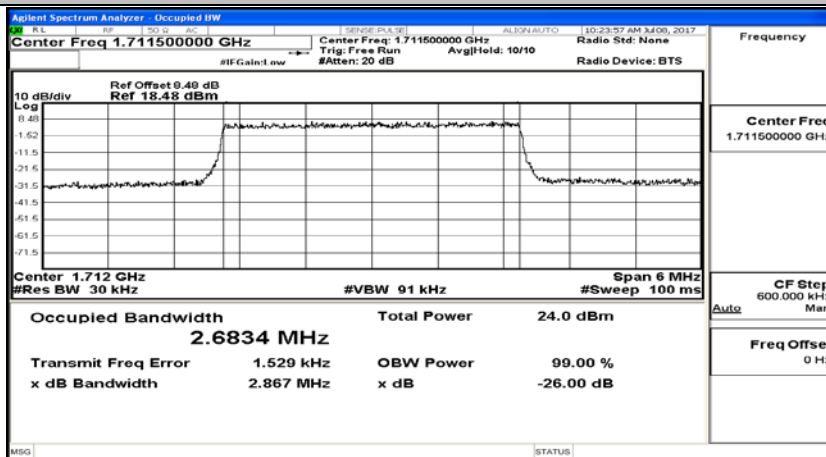

(Channel Bandwidth: 1.4 MHz)_MCH_16QAM_6RB#0

(Channel Bandwidth: 1.4 MHz)_HCH_16QAM_6RB#0

Channel Bandwidth: 3 MHz

(Channel Bandwidth: 3 MHz)_LCH_QPSK_15RB#0

(Channel Bandwidth: 3 MHz)_MCH_QPSK_15RB#0

(Channel Bandwidth: 3 MHz)_HCH_QPSK_15RB#0