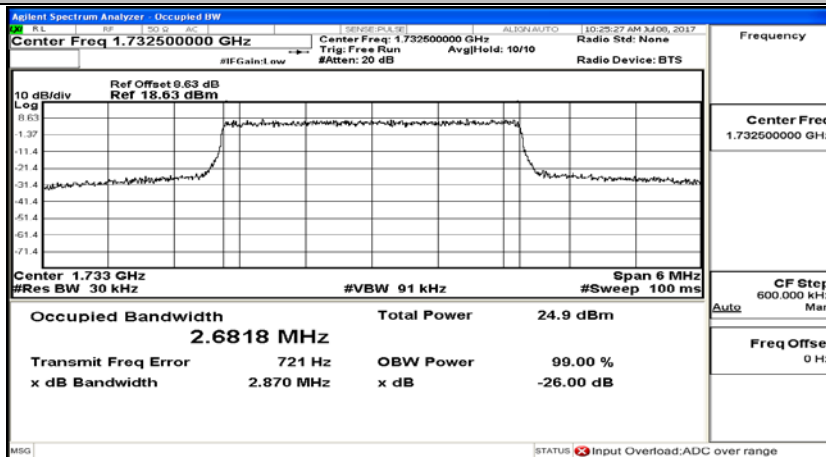

(Channel Bandwidth: 1.4 MHz)_MCH_16QAM_6RB#0

(Channel Bandwidth: 1.4 MHz)_HCH_16QAM_6RB#0

Channel Bandwidth: 3 MHz

(Channel Bandwidth: 3 MHz)_LCH_QPSK_15RB#0

(Channel Bandwidth: 3 MHz)_MCH_QPSK_15RB#0

(Channel Bandwidth: 3 MHz)_HCH_QPSK_15RB#0