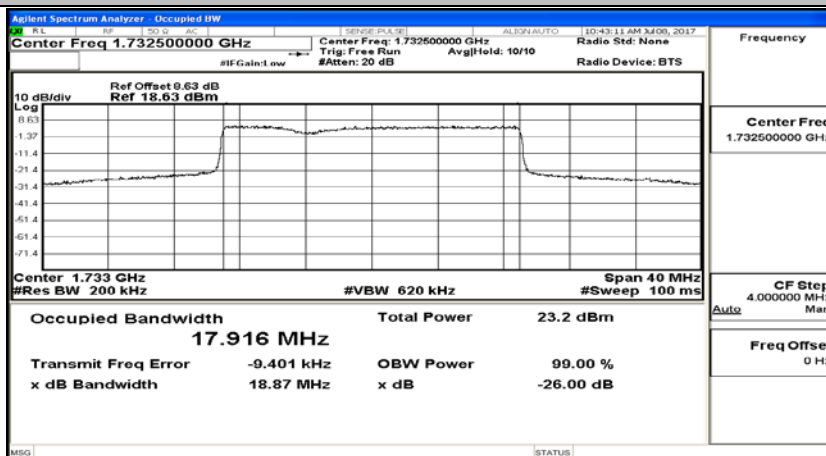

(Channel Bandwidth:15 MHz)_HCH_16QAM_75RB#0

Channel Bandwidth: 20 MHz

(Channel Bandwidth:20 MHz)_LCH_QPSK_100RB#0

(Channel Bandwidth:20 MHz)_MCH_QPSK_100RB#0

(Channel Bandwidth:20 MHz)_HCH_QPSK_100RB#0

(Channel Bandwidth:20 MHz)_LCH_16QAM_100RB#0