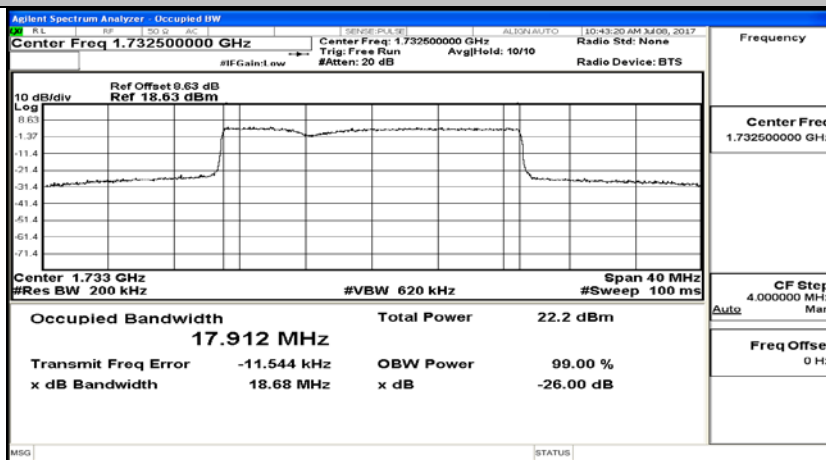

(Channel Bandwidth:20 MHz)_MCH_16QAM_100RB#0