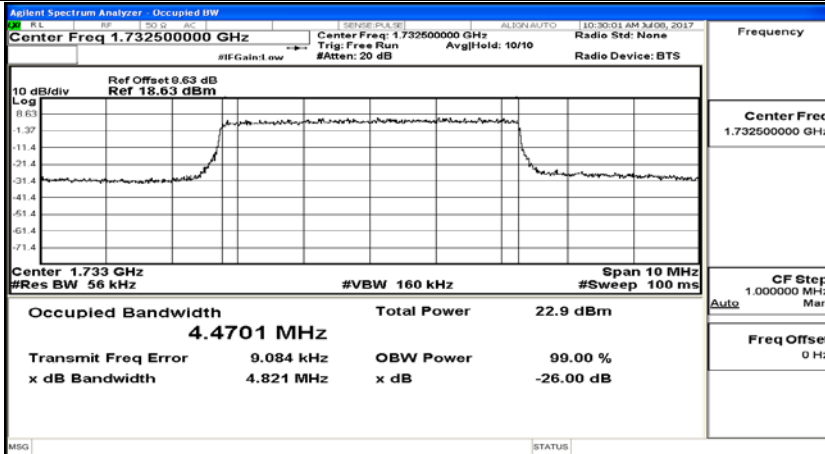

(Channel Bandwidth: 3 MHz)_LCH_16QAM_15RB#0

(Channel Bandwidth: 3 MHz)_MCH_16QAM_15RB#0

(Channel Bandwidth: 3 MHz)_HCH_16QAM_15RB#0

Channel Bandwidth: 5 MHz

(Channel Bandwidth: 5 MHz)_LCH_16QAM_25RB#0

(Channel Bandwidth: 5 MHz)_MCH_16QAM_25RB#0