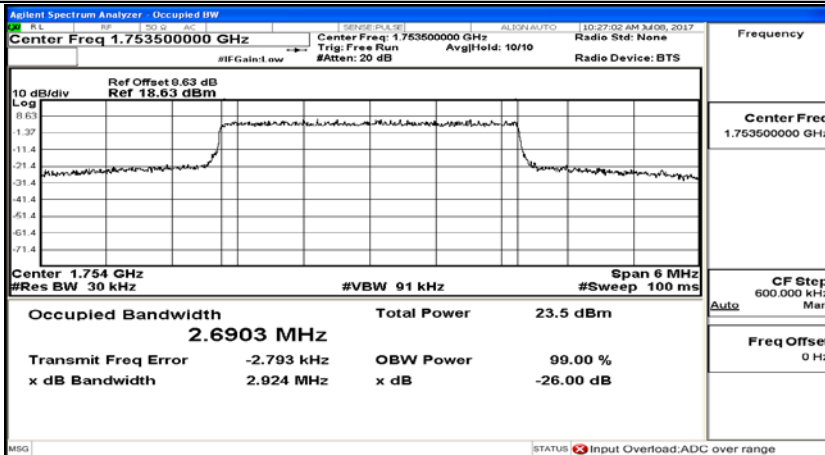

(Channel Bandwidth: 3 MHz)_HCH_16QAM_15RB#0