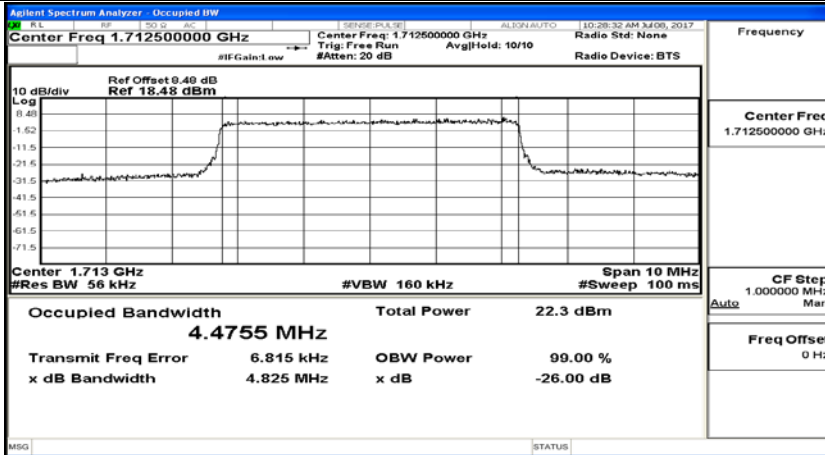

(Channel Bandwidth: 3 MHz)_LCH_16QAM_15RB#0

(Channel Bandwidth: 3 MHz)_MCH_16QAM_15RB#0

(Channel Bandwidth: 3 MHz)_HCH_16QAM_15RB#0

Channel Bandwidth: 5 MHz

(Channel Bandwidth: 5 MHz)_LCH_16QAM_25RB#0

(Channel Bandwidth: 5 MHz)_MCH_16QAM_25RB#0