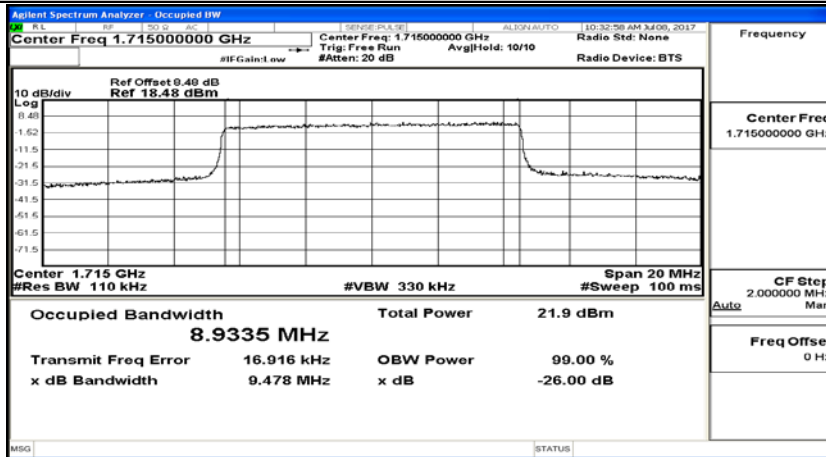

Channel Bandwidth: 10 MHz_LCH_16QAM_50RB#0