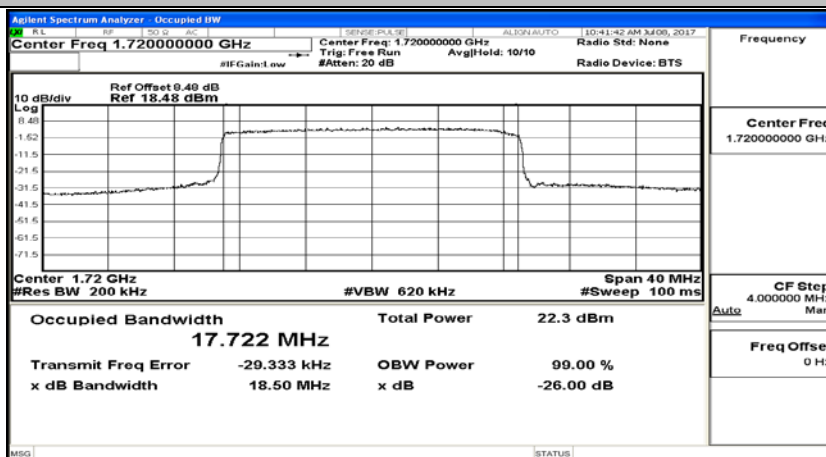

Channel Bandwidth: 20 MHz

(Channel Bandwidth:20 MHz)_LCH_QPSK_100RB#0