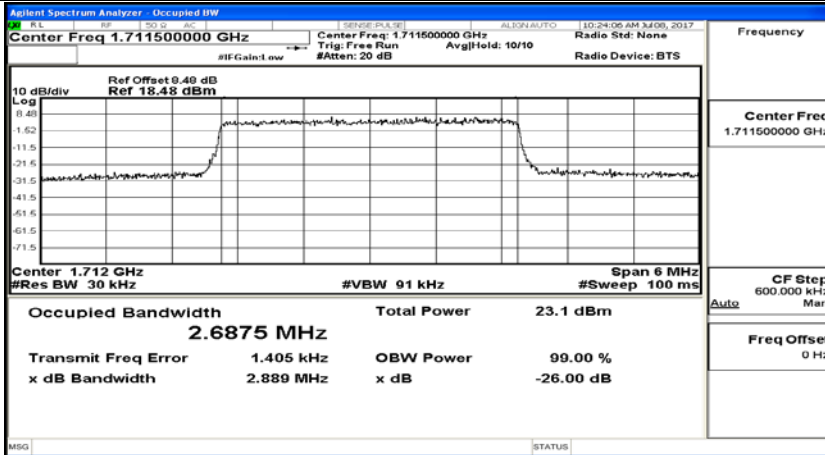

(Channel Bandwidth: 3 MHz)_LCH_16QAM_15RB#0