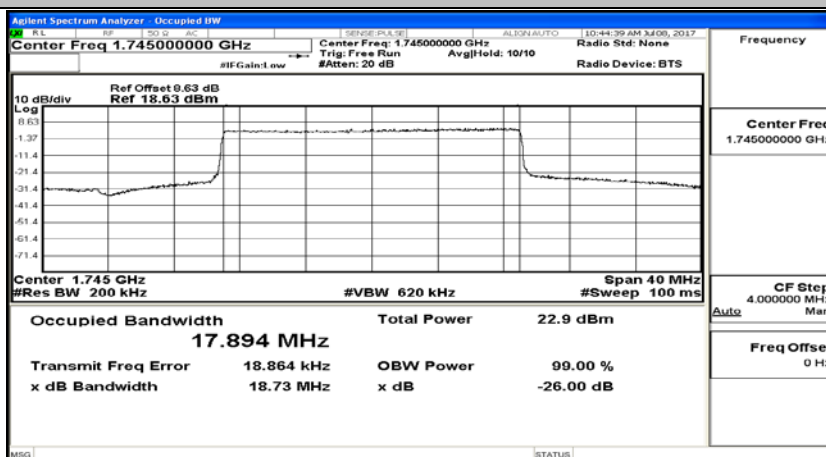

(Channel Bandwidth:15 MHz)_HCH_16QAM_75RB#0

Channel Bandwidth: 20 MHz

(Channel Bandwidth:20 MHz)_LCH_QPSK_100RB#0

(Channel Bandwidth:20 MHz)_MCH_QPSK_100RB#0

(Channel Bandwidth:20 MHz)_HCH_QPSK_100RB#0

(Channel Bandwidth:20 MHz)_LCH_16QAM_100RB#0