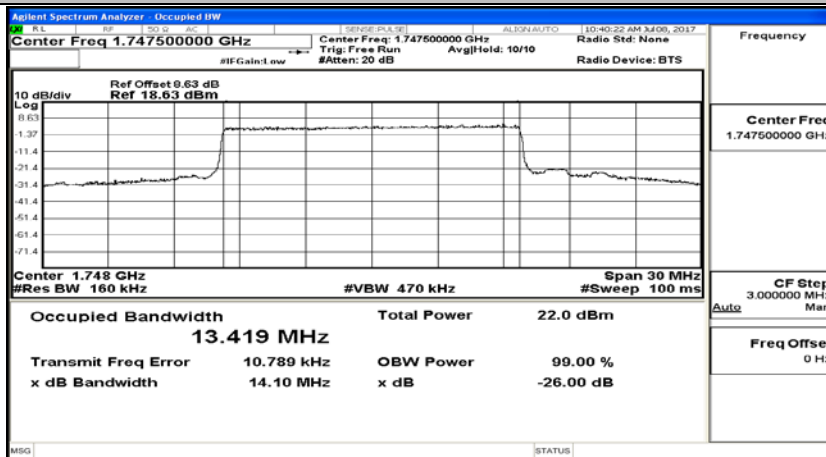

(Channel Bandwidth:15 MHz)_HCH_16QAM_75RB#0