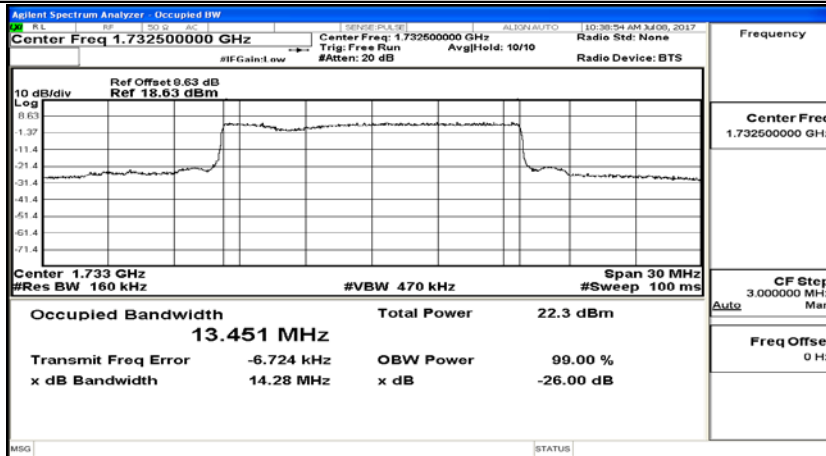

(Channel Bandwidth:15 MHz)_LCH_QPSK_75RB#0

(Channel Bandwidth:15 MHz)_MCH_QPSK_75RB#0

(Channel Bandwidth:15 MHz)_HCH_QPSK_75RB#0

(Channel Bandwidth:15 MHz)_LCH_16QAM_75RB#0

(Channel Bandwidth:15 MHz)_MCH_16QAM_75RB#0