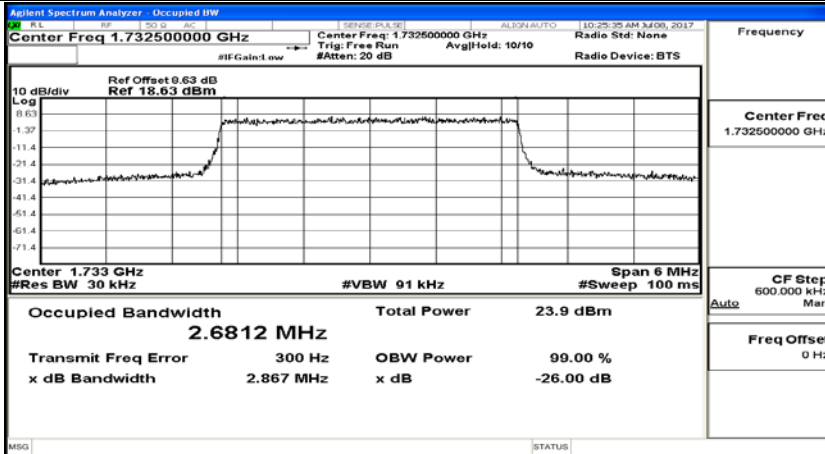

(Channel Bandwidth: 3 MHz)_MCH_16QAM_15RB#0