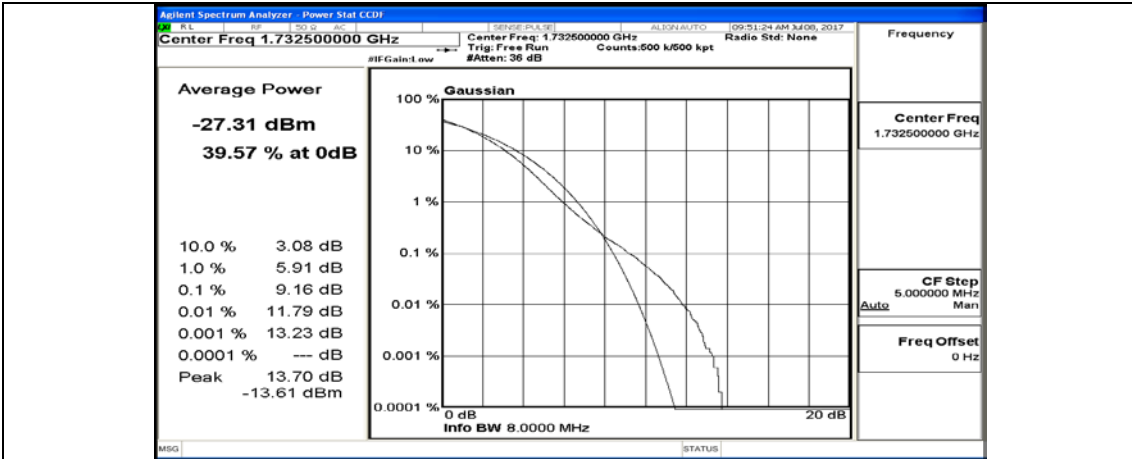

(Channel Bandwidth:20 MHz)_MCH_QPSK_1RB#99