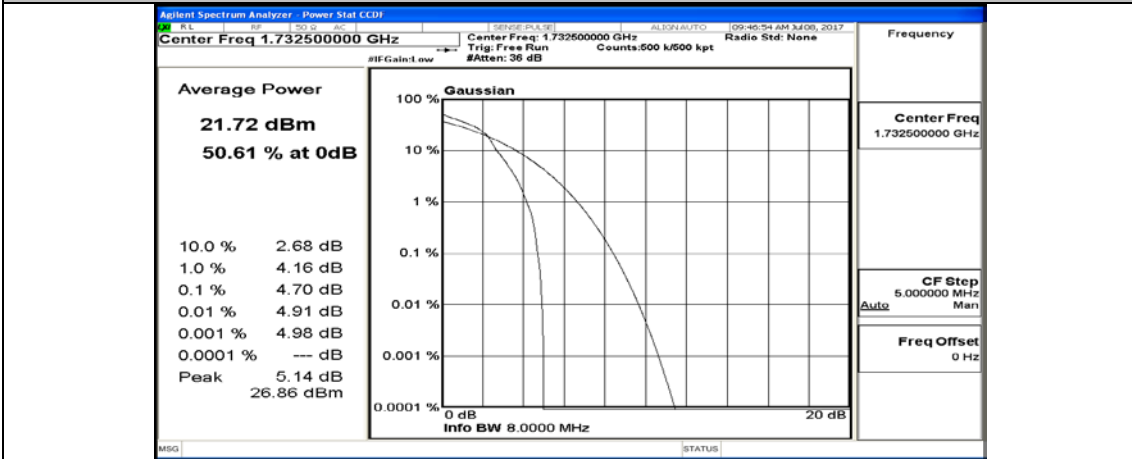

(Channel Bandwidth:15 MHz)_MCH_16QAM_1RB#37