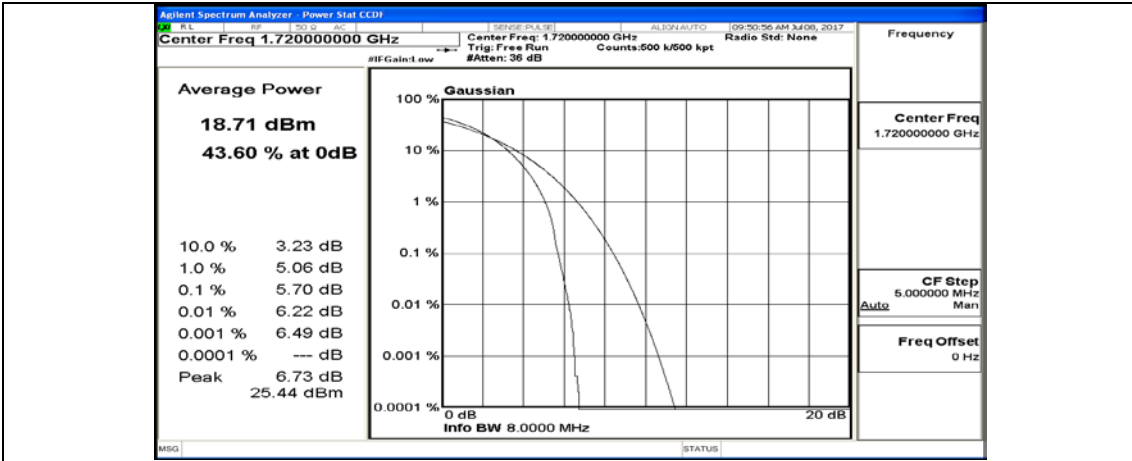

(Channel Bandwidth:20 MHz)_LCH_QPSK_1RB#99

(Channel Bandwidth:20 MHz)_LCH_QPSK_50RB#0

(Channel Bandwidth:20 MHz)_LCH_QPSK_50RB#25

(Channel Bandwidth:20 MHz)_LCH_QPSK_50RB#50

(Channel Bandwidth:20 MHz)_LCH_QPSK_100RB#0