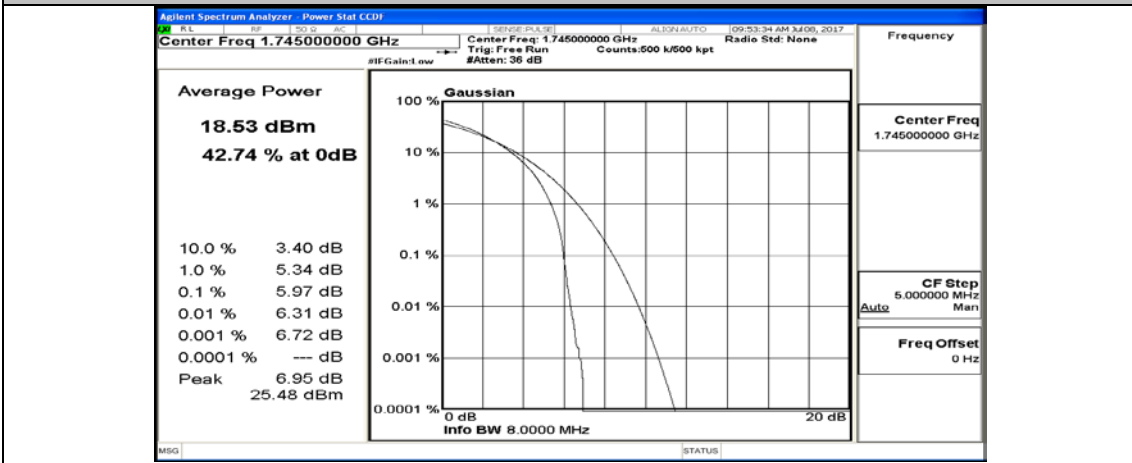

(Channel Bandwidth:20 MHz)_HCH_QPSK_50RB#50