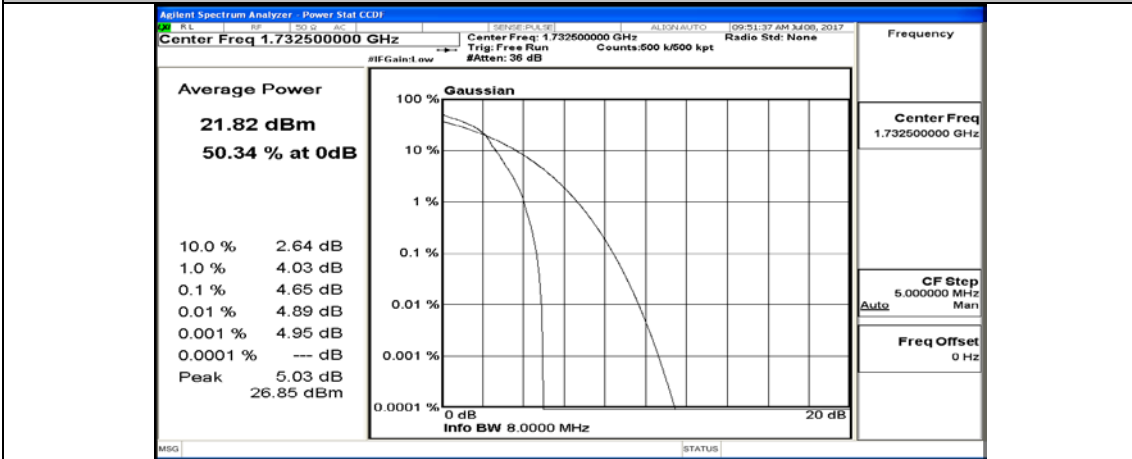

(Channel Bandwidth:20 MHz)_MCH_16QAM_1RB#49