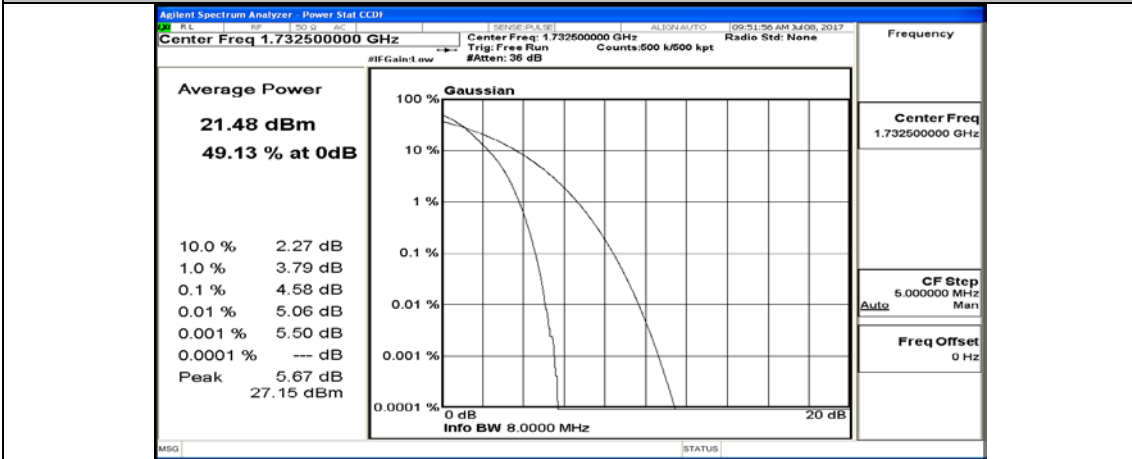

(Channel Bandwidth:20 MHz)_MCH_QPSK_1RB#0

(Channel Bandwidth:20 MHz)_MCH_QPSK_1RB#49

(Channel Bandwidth:20 MHz)_MCH_QPSK_1RB#99

(Channel Bandwidth:20 MHz)_MCH_QPSK_50RB#0

(Channel Bandwidth:20 MHz)_MCH_QPSK_50RB#25