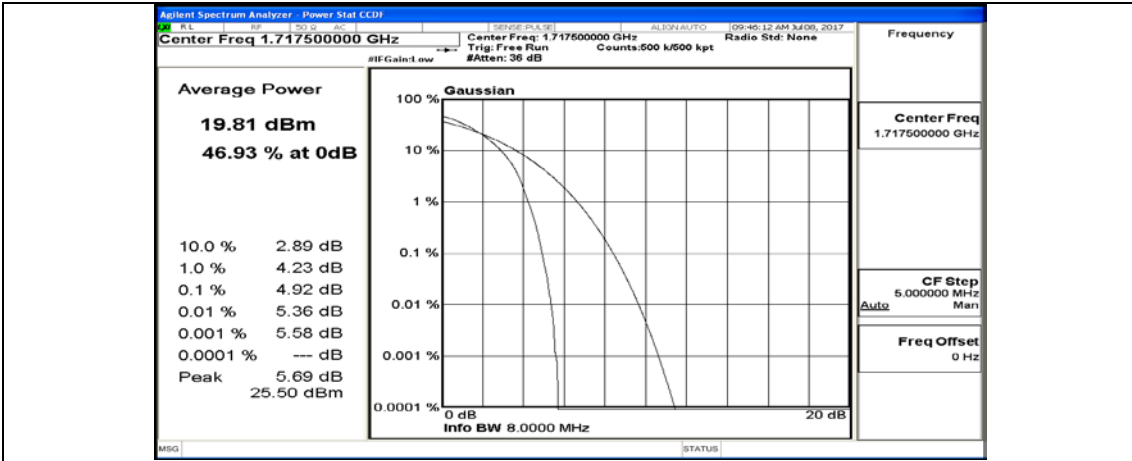

(Channel Bandwidth:15 MHz)_LCH_QPSK_37RB#18

(Channel Bandwidth:15 MHz)_LCH_QPSK_37RB#38

(Channel Bandwidth:15 MHz)_LCH_QPSK_75RB#0

(Channel Bandwidth:15 MHz)_MCH_QPSK_1RB#0

(Channel Bandwidth:15 MHz)_MCH_QPSK_1RB#37