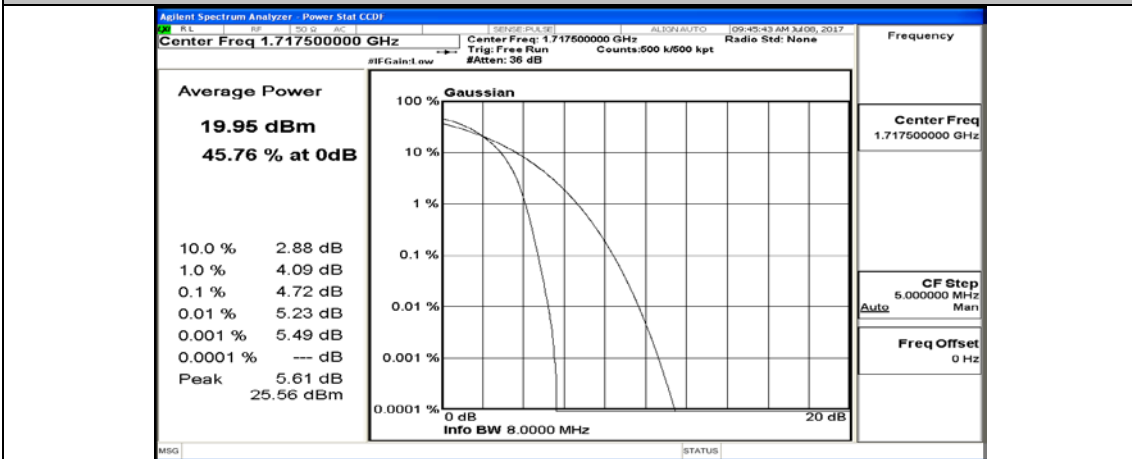

(Channel Bandwidth:15 MHz)_LCH_QPSK_37RB#18

(Channel Bandwidth:15 MHz)_LCH_QPSK_37RB#38

(Channel Bandwidth:15 MHz)_LCH_QPSK_75RB#0

(Channel Bandwidth:15 MHz)_MCH_QPSK_1RB#0

(Channel Bandwidth:15 MHz)_MCH_QPSK_1RB#37

(Channel Bandwidth:15 MHz)_MCH_QPSK_1RB#74

(Channel Bandwidth:15 MHz)_MCH_QPSK_37RB#0

(Channel Bandwidth:15 MHz)_MCH_QPSK_37RB#18

(Channel Bandwidth:15 MHz)_MCH_QPSK_37RB#38

(Channel Bandwidth:15 MHz)_MCH_QPSK_75RB#0