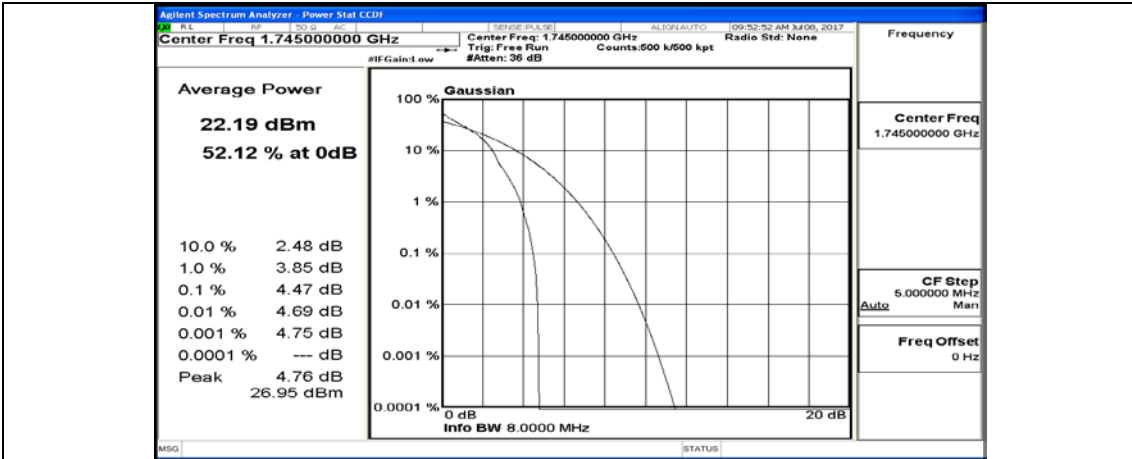

(Channel Bandwidth:20 MHz)_MCH_QPSK_50RB#50

(Channel Bandwidth:20 MHz)_MCH_QPSK_100RB#0

(Channel Bandwidth:20 MHz)_HCH_QPSK_1RB#0

(Channel Bandwidth:20 MHz)_HCH_QPSK_1RB#49

(Channel Bandwidth:20 MHz)_HCH_QPSK_1RB#99