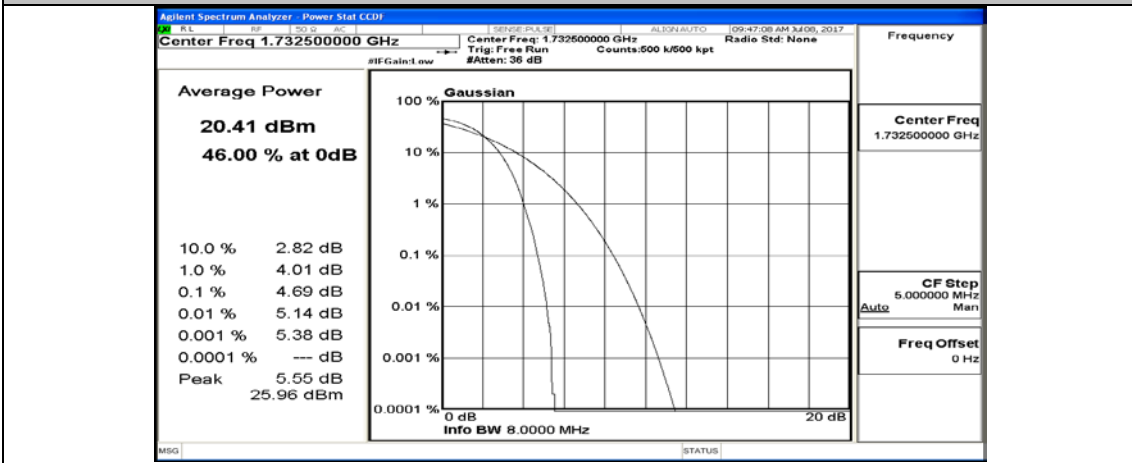

(Channel Bandwidth:15 MHz)_LCH_QPSK_37RB#18

(Channel Bandwidth:15 MHz)_LCH_QPSK_37RB#38

(Channel Bandwidth:15 MHz)_LCH_QPSK_75RB#0

(Channel Bandwidth:15 MHz)_MCH_QPSK_1RB#0

(Channel Bandwidth:15 MHz)_MCH_QPSK_1RB#37

(Channel Bandwidth:15 MHz)_MCH_QPSK_1RB#74

(Channel Bandwidth:15 MHz)_MCH_QPSK_37RB#0

(Channel Bandwidth:15 MHz)_MCH_QPSK_37RB#18

(Channel Bandwidth:15 MHz)_MCH_QPSK_37RB#38

(Channel Bandwidth:15 MHz)_MCH_QPSK_75RB#0