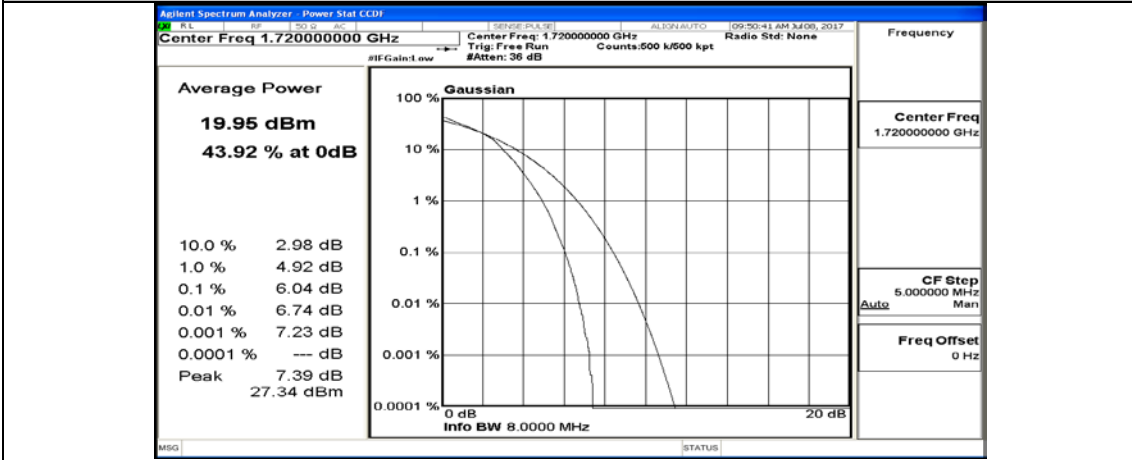

(Channel Bandwidth:20 MHz)_LCH_16QAM_1RB#49

(Channel Bandwidth:20 MHz)_LCH_16QAM_1RB#99

(Channel Bandwidth:20 MHz)_LCH_16QAM_50RB#0

(Channel Bandwidth:20 MHz)_LCH_16QAM_50RB#25

(Channel Bandwidth:20 MHz)_LCH_16QAM_50RB#50