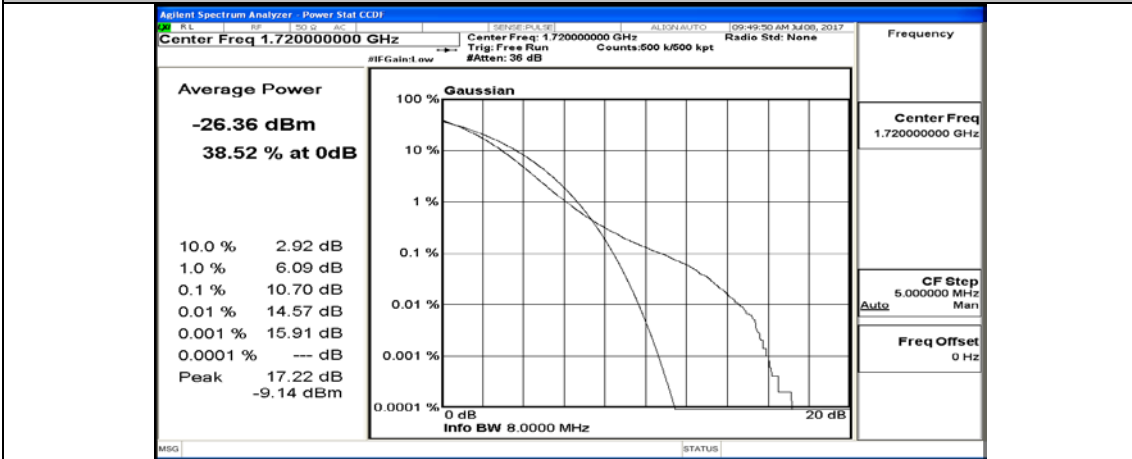

(Channel Bandwidth:20 MHz)_LCH_QPSK_1RB#99