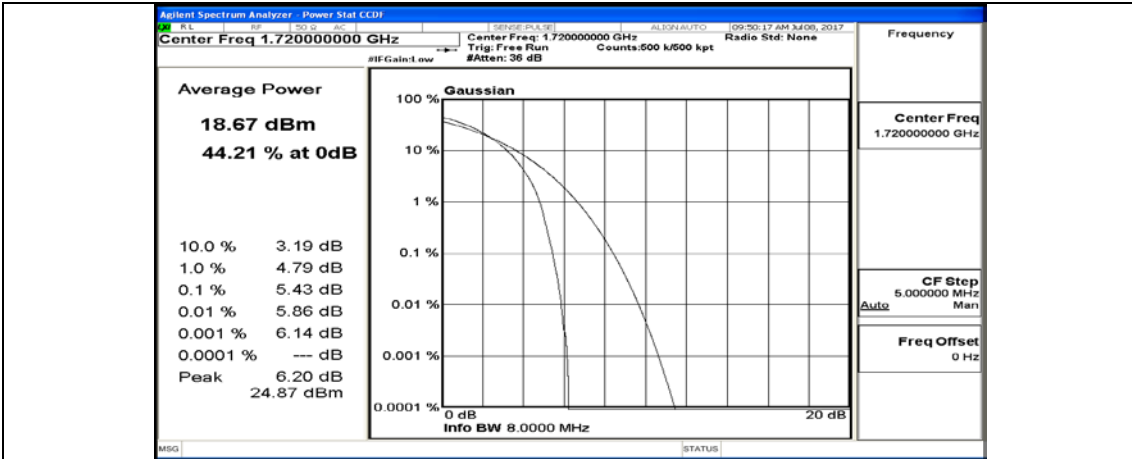

(Channel Bandwidth:20 MHz)_LCH_QPSK_50RB#0