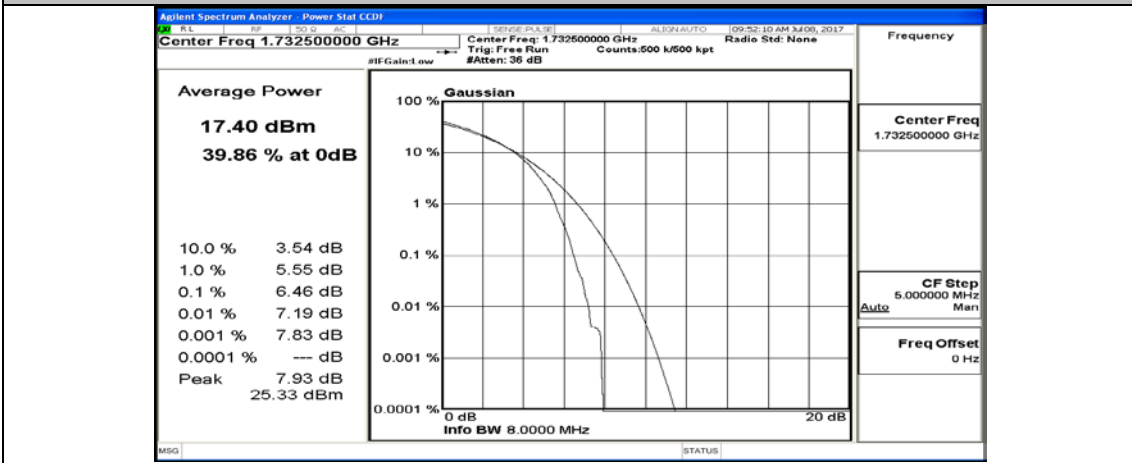

(Channel Bandwidth:20 MHz)_LCH_16QAM_100RB#0

(Channel Bandwidth:20 MHz)_MCH_16QAM_1RB#0

(Channel Bandwidth:20 MHz)_MCH_16QAM_1RB#49

(Channel Bandwidth:20 MHz)_MCH_16QAM_1RB#99

(Channel Bandwidth:20 MHz)_MCH_16QAM_50RB#0