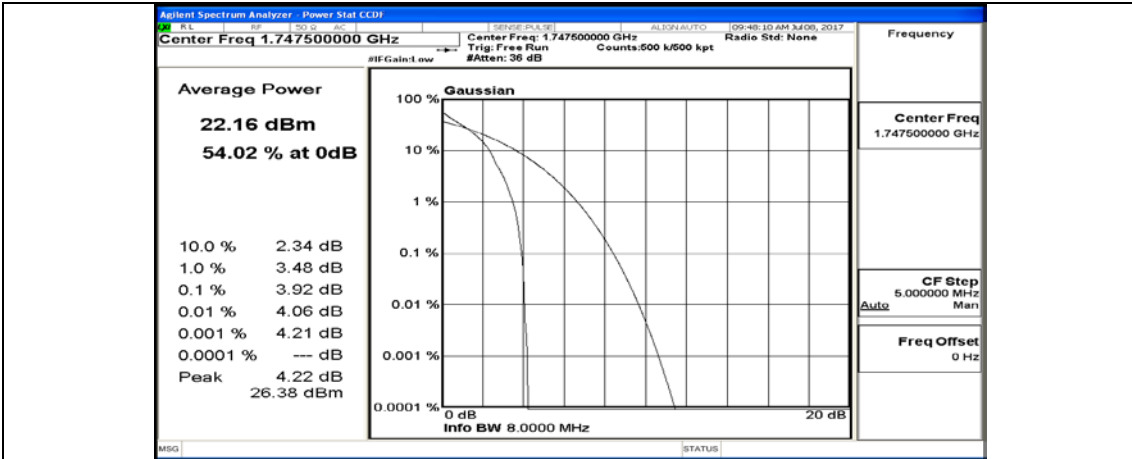

(Channel Bandwidth:15 MHz)_HCH_QPSK_1RB#0

(Channel Bandwidth:15 MHz)_HCH_QPSK_1RB#37