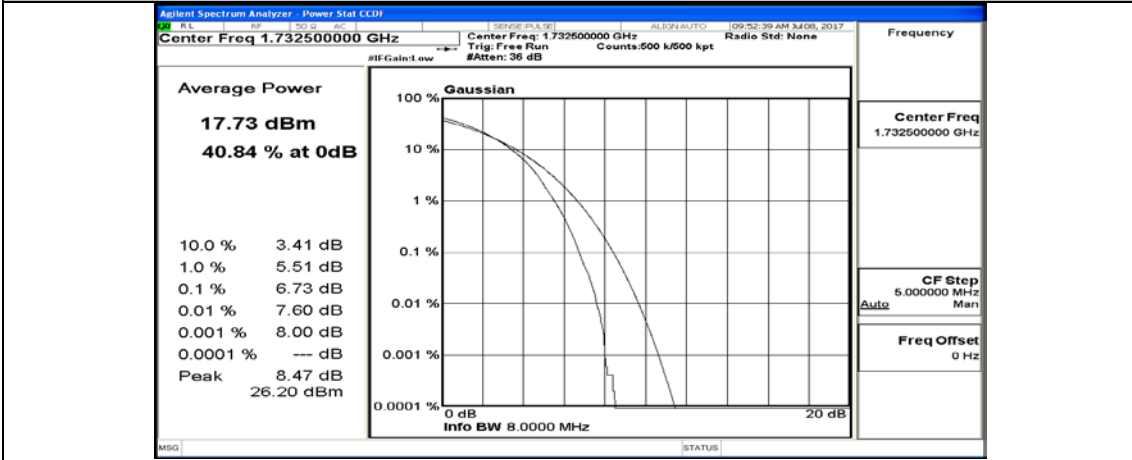

(Channel Bandwidth:20 MHz)_MCH_16QAM_100RB#0