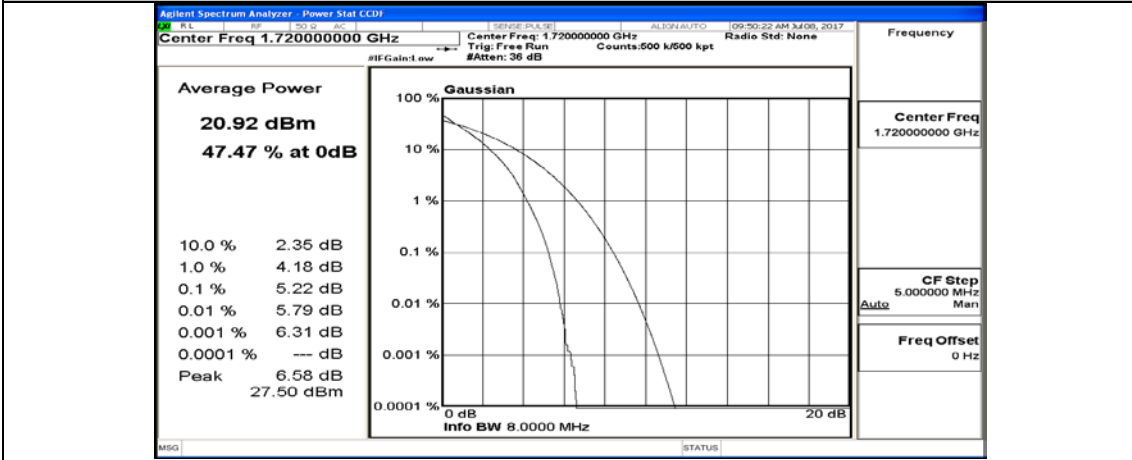

(Channel Bandwidth:20 MHz)_LCH_QPSK_50RB#25