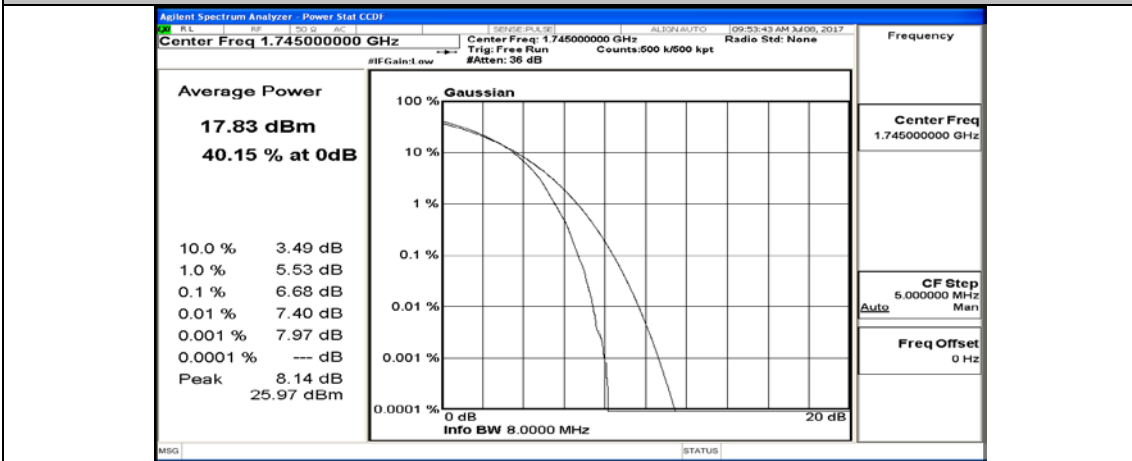

(Channel Bandwidth:20 MHz)_HCH_16QAM_50RB#0