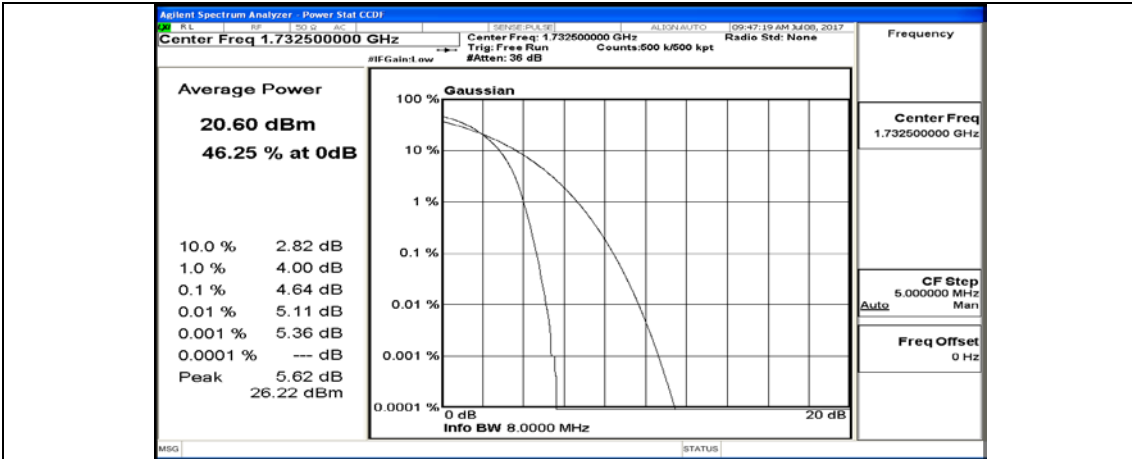

(Channel Bandwidth:15 MHz)_MCH_QPSK_1RB#74

(Channel Bandwidth:15 MHz)_MCH_QPSK_37RB#0

(Channel Bandwidth:15 MHz)_MCH_QPSK_37RB#18

(Channel Bandwidth:15 MHz)_MCH_QPSK_37RB#38

(Channel Bandwidth:15 MHz)_MCH_QPSK_75RB#0