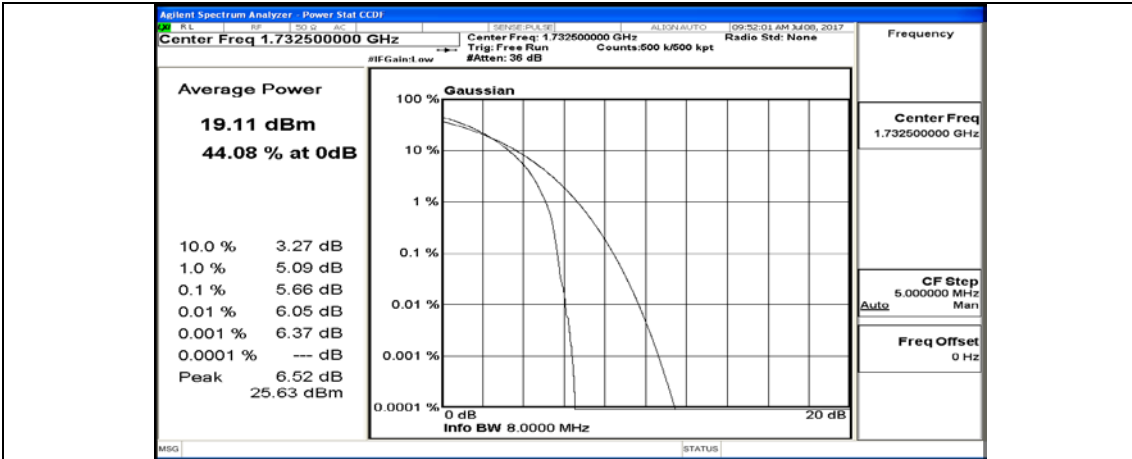

(Channel Bandwidth:20 MHz)_MCH_QPSK_50RB#50