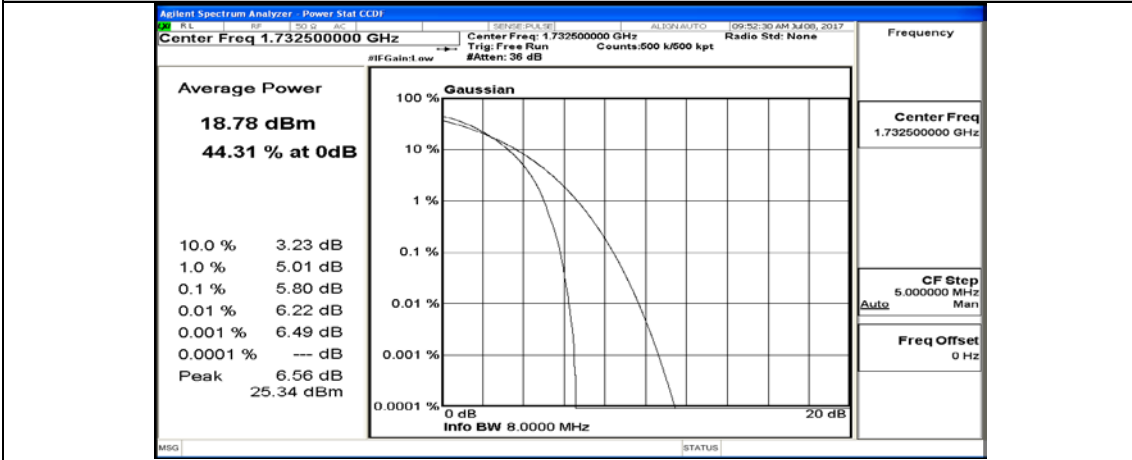

(Channel Bandwidth:20 MHz)_MCH_QPSK_100RB#0