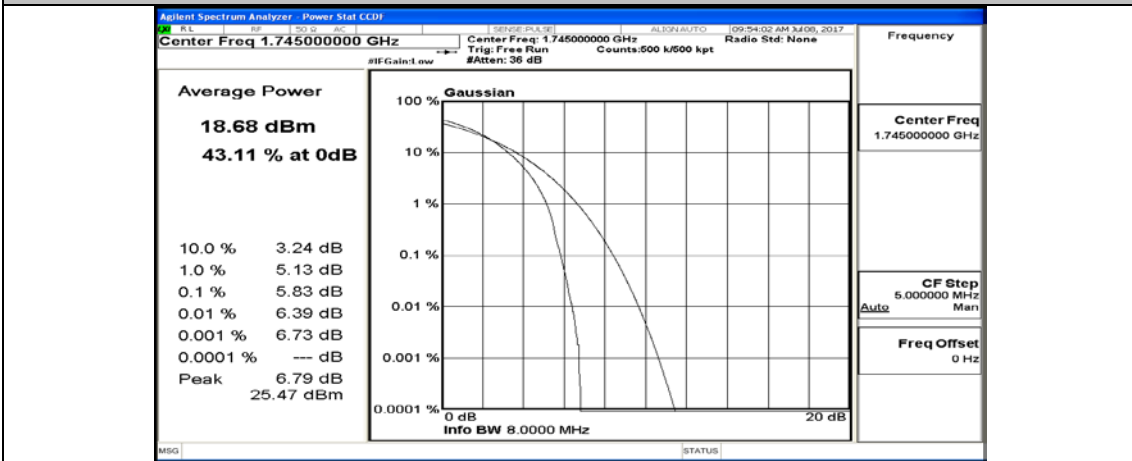

(Channel Bandwidth:20 MHz)_HCH_QPSK_50RB#0

(Channel Bandwidth:20 MHz)_HCH_QPSK_50RB#25

(Channel Bandwidth:20 MHz)_HCH_QPSK_50RB#50

(Channel Bandwidth:20 MHz)_HCH_QPSK_100RB#0

(Channel Bandwidth:20 MHz)_LCH_16QAM_1RB#0