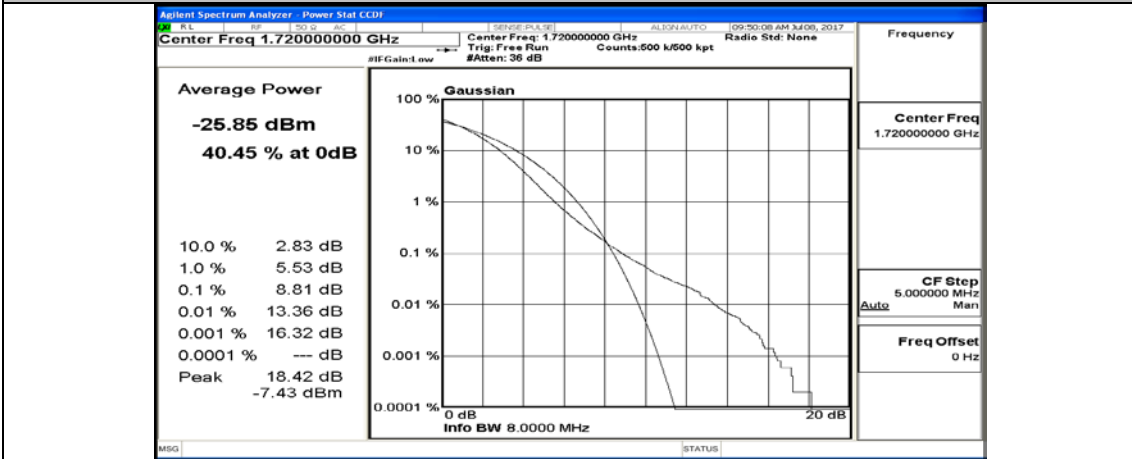

(Channel Bandwidth:20 MHz)_LCH_16QAM_1RB#99