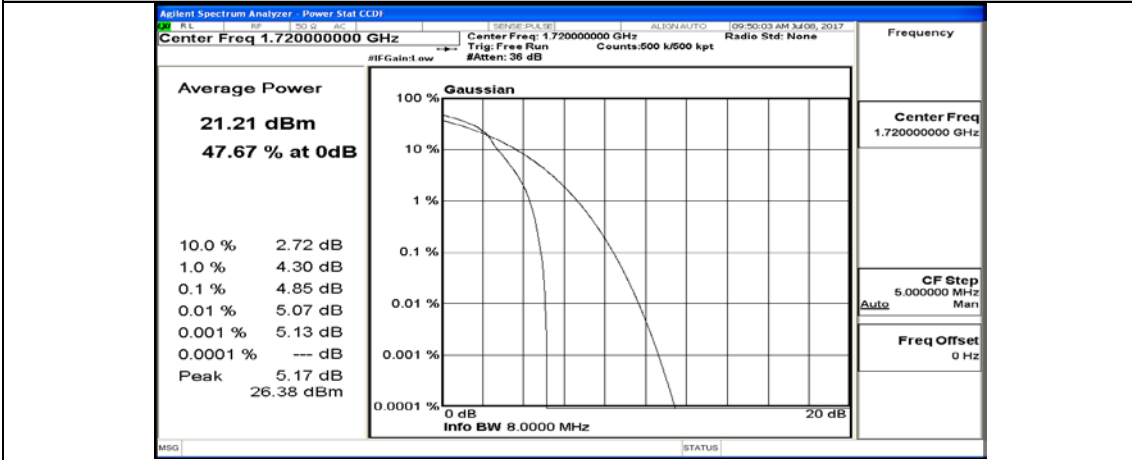

(Channel Bandwidth:20 MHz)_LCH_16QAM_1RB#49