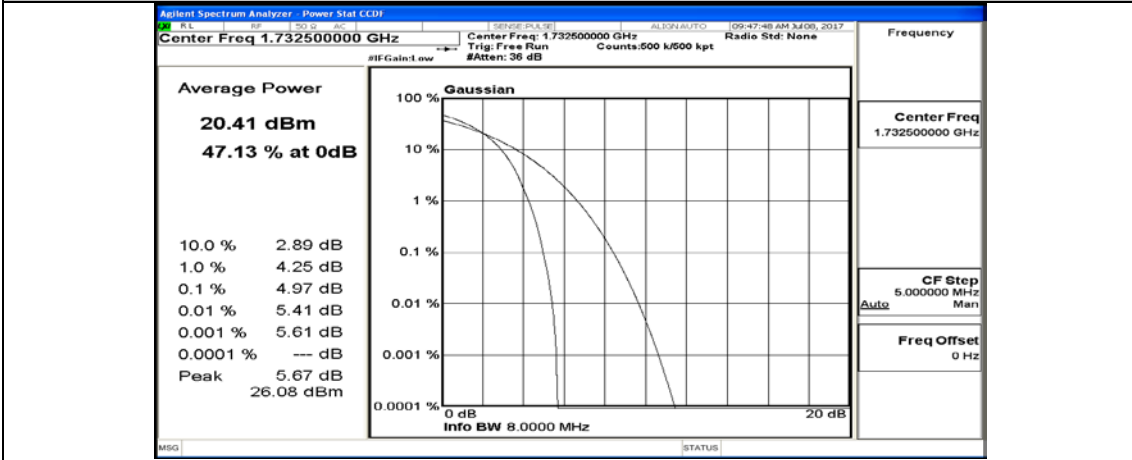

(Channel Bandwidth:15 MHz)_MCH_QPSK_1RB#74

(Channel Bandwidth:15 MHz)_MCH_QPSK_37RB#0

(Channel Bandwidth:15 MHz)_MCH_QPSK_37RB#18

(Channel Bandwidth:15 MHz)_MCH_QPSK_37RB#38

(Channel Bandwidth:15 MHz)_MCH_QPSK_75RB#0