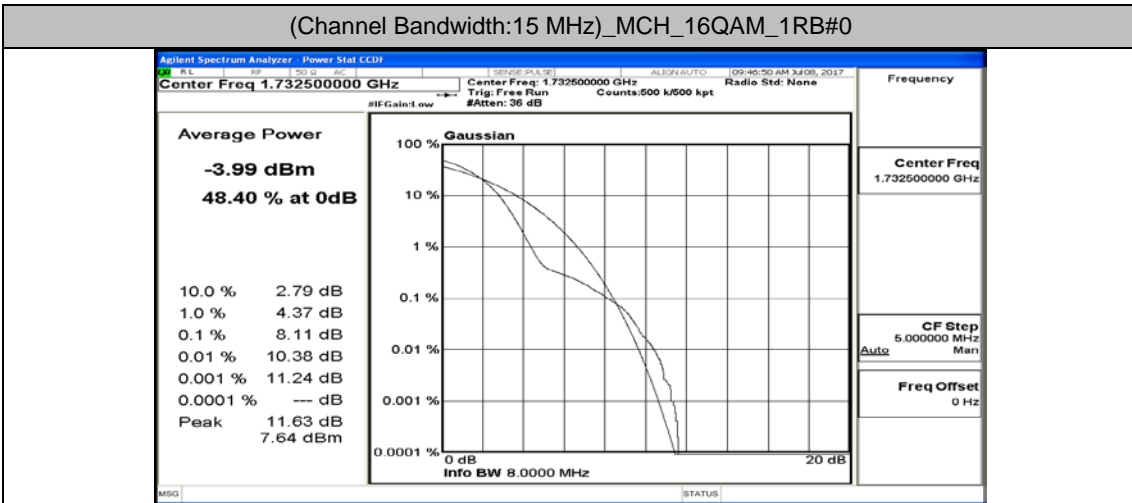

(Channel Bandwidth:15 MHz)_LCH_16QAM_37RB#0

(Channel Bandwidth:15 MHz)_LCH_16QAM_37RB#18

(Channel Bandwidth:15 MHz)_LCH_16QAM_37RB#38

(Channel Bandwidth:15 MHz)_LCH_16QAM_75RB#0

(Channel Bandwidth:15 MHz)_MCH_16QAM_1RB#0