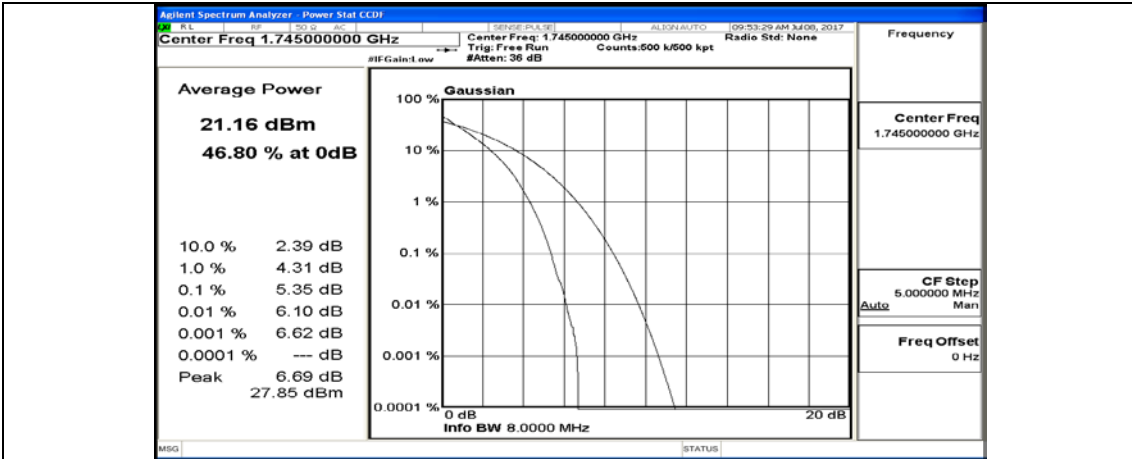

(Channel Bandwidth:20 MHz)_HCH_QPSK_50RB#25