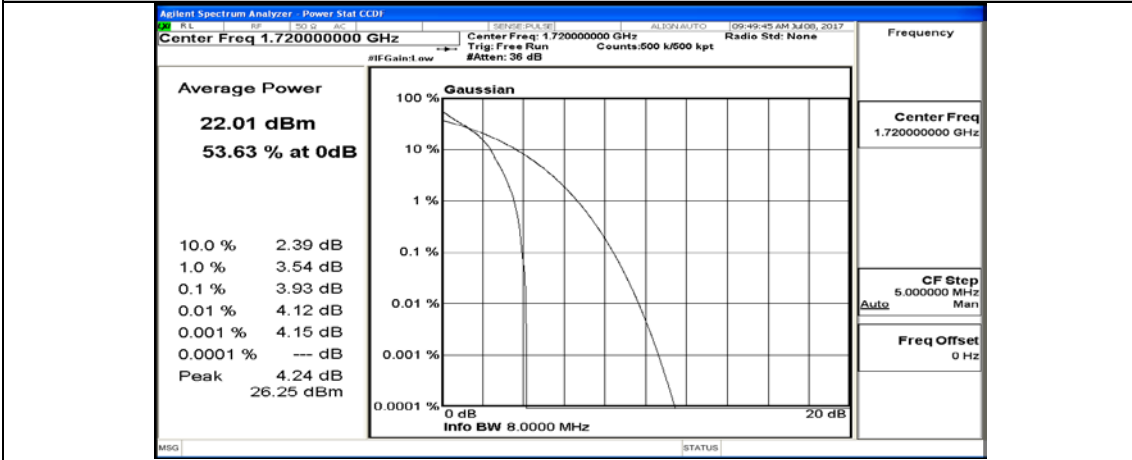

(Channel Bandwidth:15 MHz)_HCH_16QAM_37RB#18

(Channel Bandwidth:15 MHz)_HCH_16QAM_37RB#38

(Channel Bandwidth:15 MHz)_HCH_16QAM_75RB#0

Channel Bandwidth: 20 MHz

(Channel Bandwidth:20 MHz)_LCH_QPSK_1RB#0

(Channel Bandwidth:20 MHz)_LCH_QPSK_1RB#49