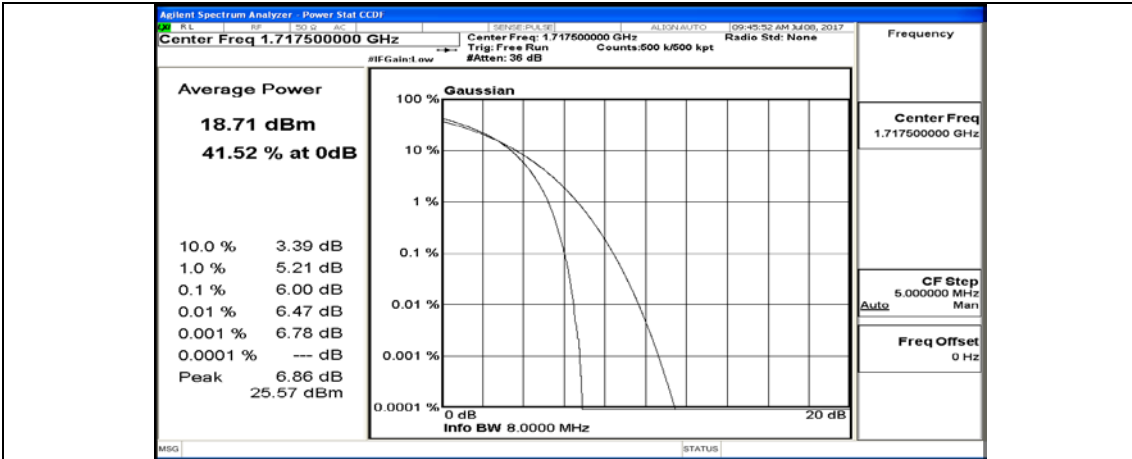

(Channel Bandwidth:15 MHz)_LCH_16QAM_37RB#0