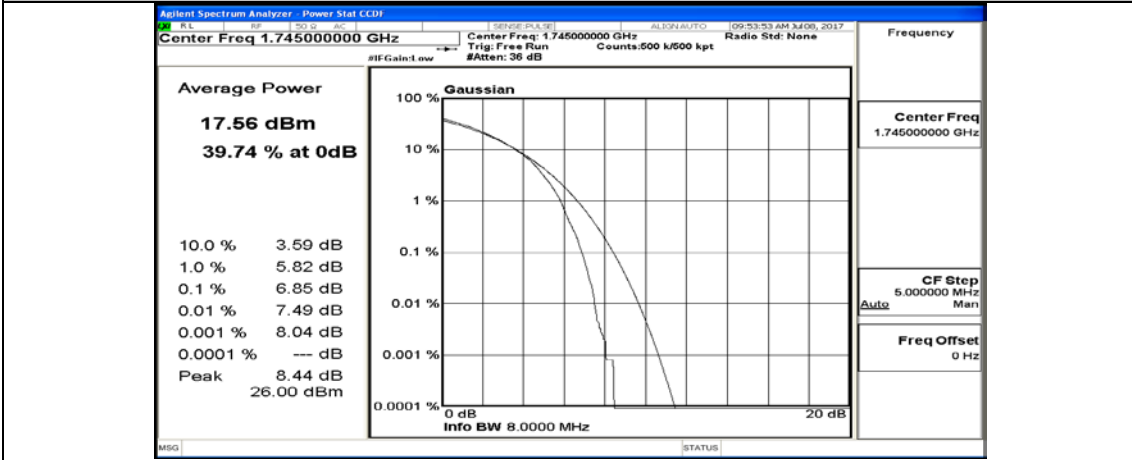

(Channel Bandwidth:20 MHz)_HCH_16QAM_1RB#99

(Channel Bandwidth:20 MHz)_HCH_16QAM_50RB#0

(Channel Bandwidth:20 MHz)_HCH_16QAM_50RB#25

(Channel Bandwidth:20 MHz)_HCH_16QAM_50RB#50

(Channel Bandwidth:20 MHz)_HCH_16QAM_100RB#0