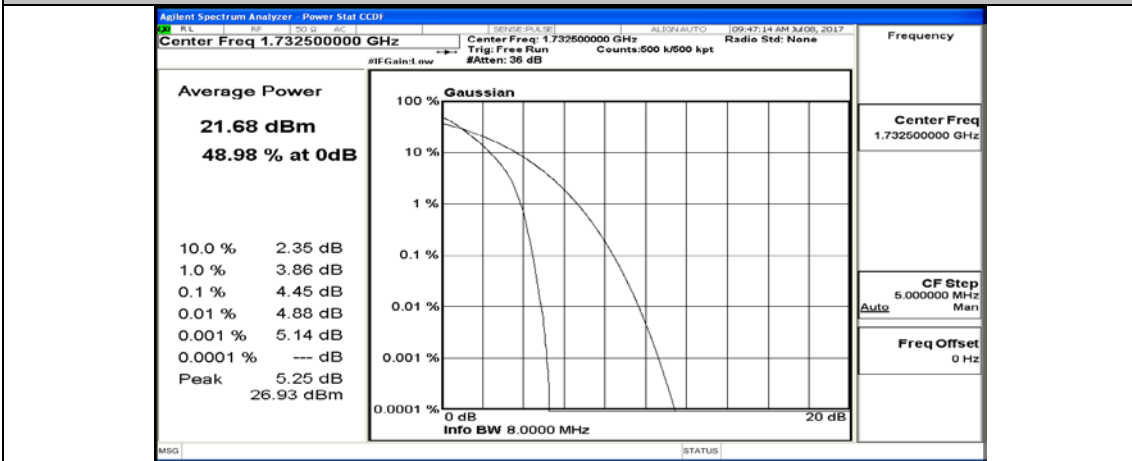

(Channel Bandwidth:15 MHz)_LCH_QPSK_37RB#18

(Channel Bandwidth:15 MHz)_LCH_QPSK_37RB#38

(Channel Bandwidth:15 MHz)_LCH_QPSK_75RB#0

(Channel Bandwidth:15 MHz)_MCH_QPSK_1RB#0

(Channel Bandwidth:15 MHz)_MCH_QPSK_1RB#37

(Channel Bandwidth:15 MHz)_MCH_QPSK_1RB#74

(Channel Bandwidth:15 MHz)_MCH_QPSK_37RB#0

(Channel Bandwidth:15 MHz)_MCH_QPSK_37RB#18

(Channel Bandwidth:15 MHz)_MCH_QPSK_37RB#38

(Channel Bandwidth:15 MHz)_MCH_QPSK_75RB#0