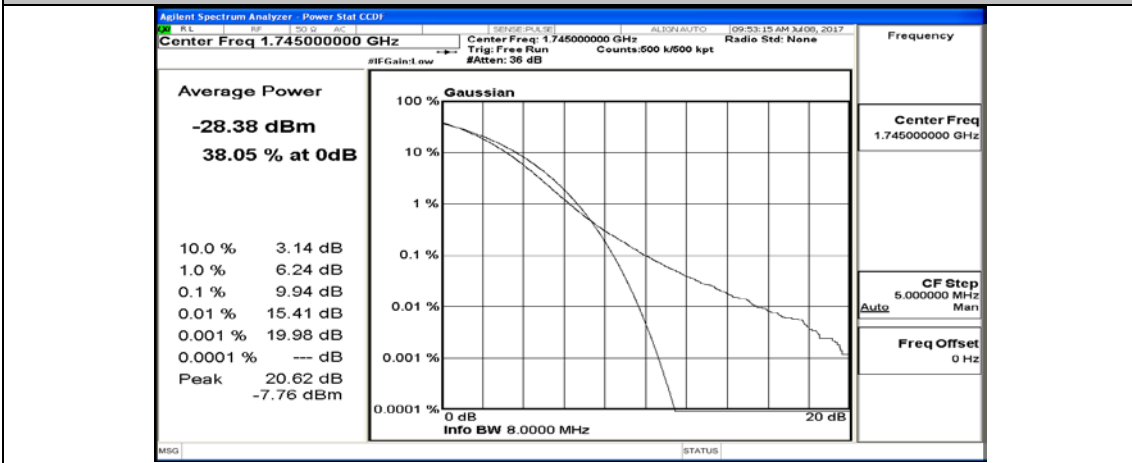

(Channel Bandwidth:20 MHz)_HCH_16QAM_1RB#99