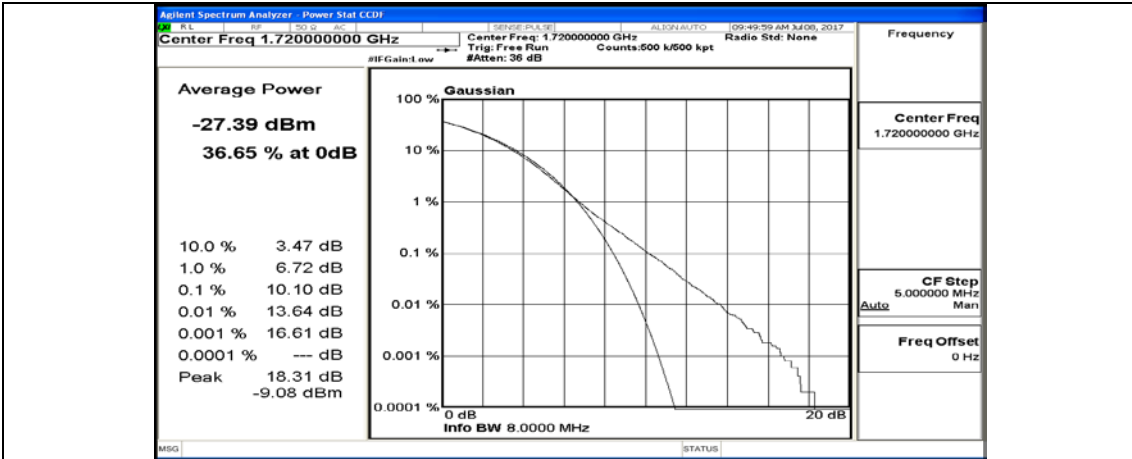

(Channel Bandwidth:20 MHz)_HCH_QPSK_50RB#0

(Channel Bandwidth:20 MHz)_HCH_QPSK_50RB#25

(Channel Bandwidth:20 MHz)_HCH_QPSK_50RB#50

(Channel Bandwidth:20 MHz)_HCH_QPSK_100RB#0

(Channel Bandwidth:20 MHz)_LCH_16QAM_1RB#0