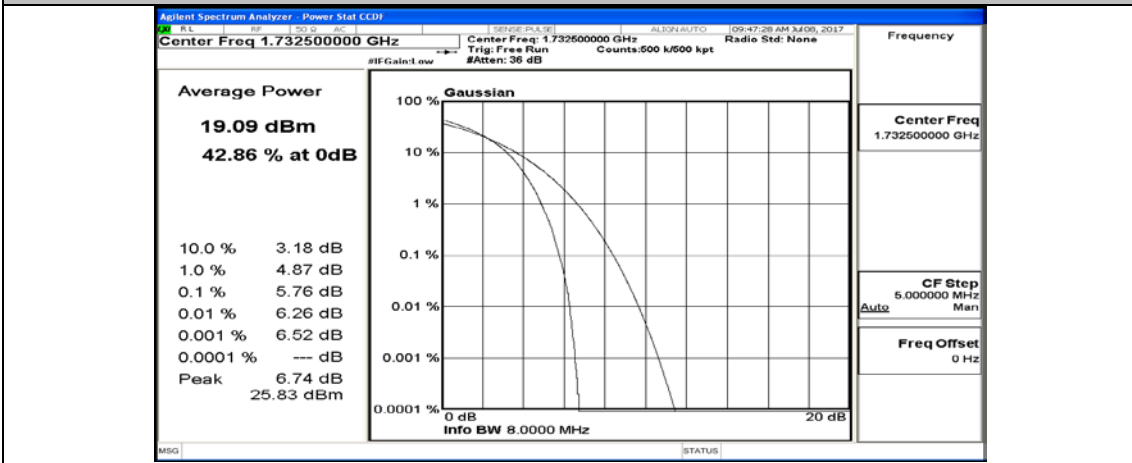

(Channel Bandwidth:15 MHz)_MCH_16QAM_37RB#0