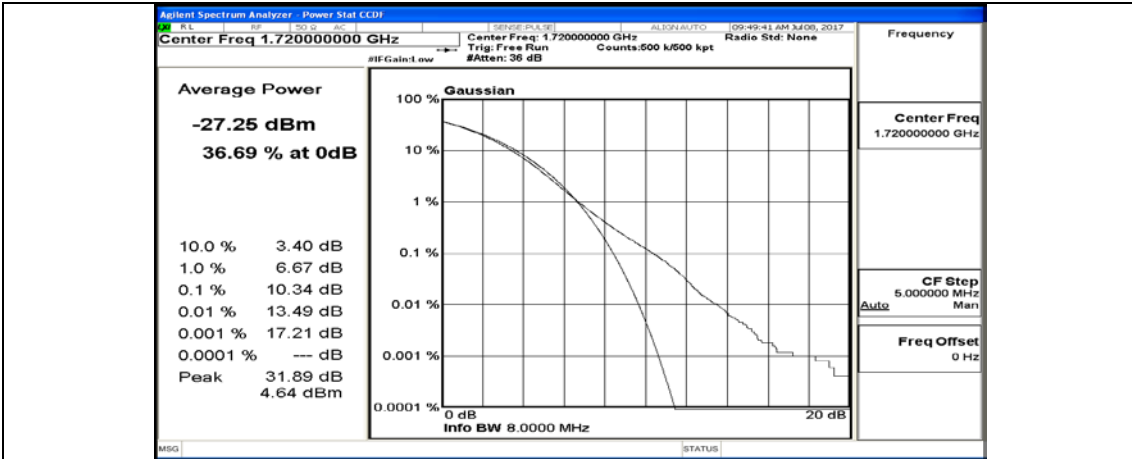

(Channel Bandwidth:15 MHz)_HCH_16QAM_37RB#18

(Channel Bandwidth:15 MHz)_HCH_16QAM_37RB#38

(Channel Bandwidth:15 MHz)_HCH_16QAM_75RB#0

Channel Bandwidth: 20 MHz

(Channel Bandwidth:20 MHz)_LCH_QPSK_1RB#0

(Channel Bandwidth:20 MHz)_LCH_QPSK_1RB#49