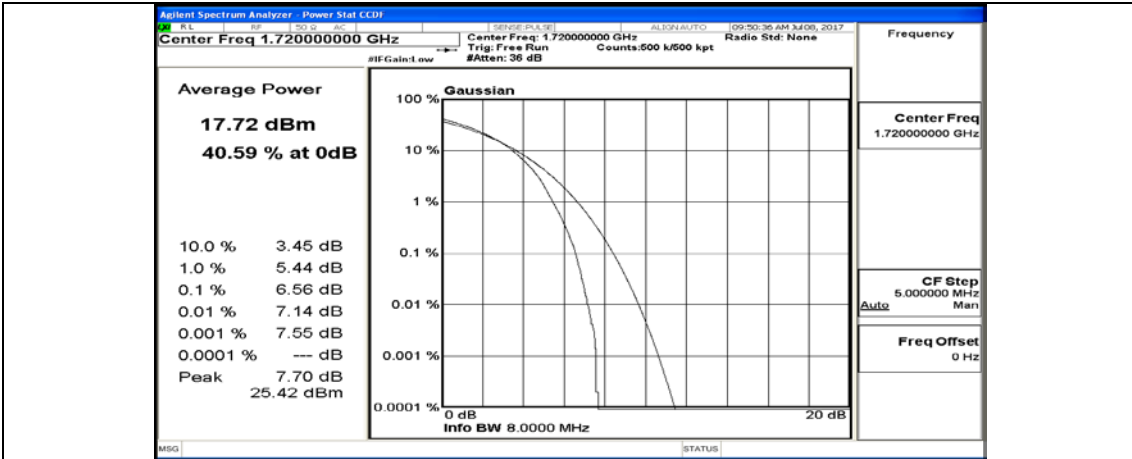

(Channel Bandwidth:20 MHz)_LCH_16QAM_50RB#0