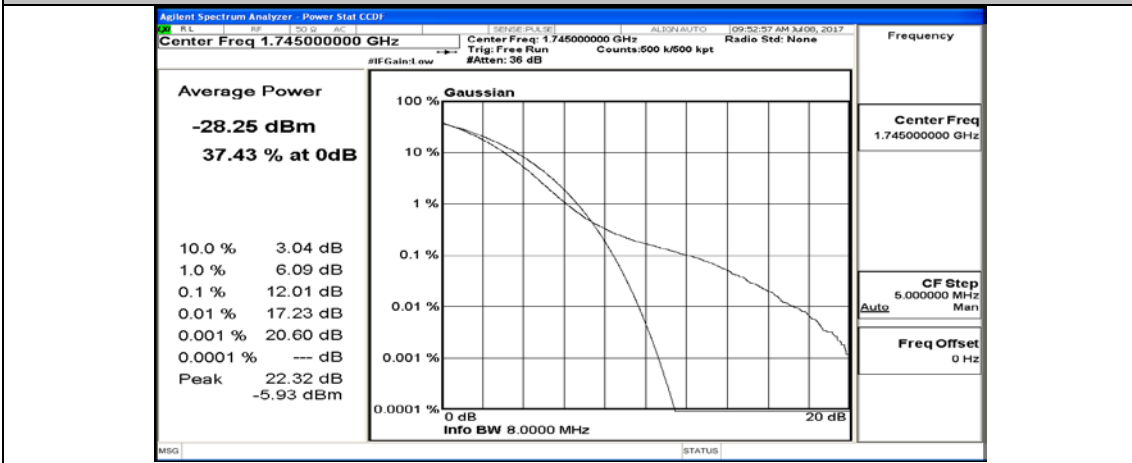

(Channel Bandwidth:20 MHz)_MCH_QPSK_50RB#50

(Channel Bandwidth:20 MHz)_MCH_QPSK_100RB#0

(Channel Bandwidth:20 MHz)_HCH_QPSK_1RB#0

(Channel Bandwidth:20 MHz)_HCH_QPSK_1RB#49

(Channel Bandwidth:20 MHz)_HCH_QPSK_1RB#99