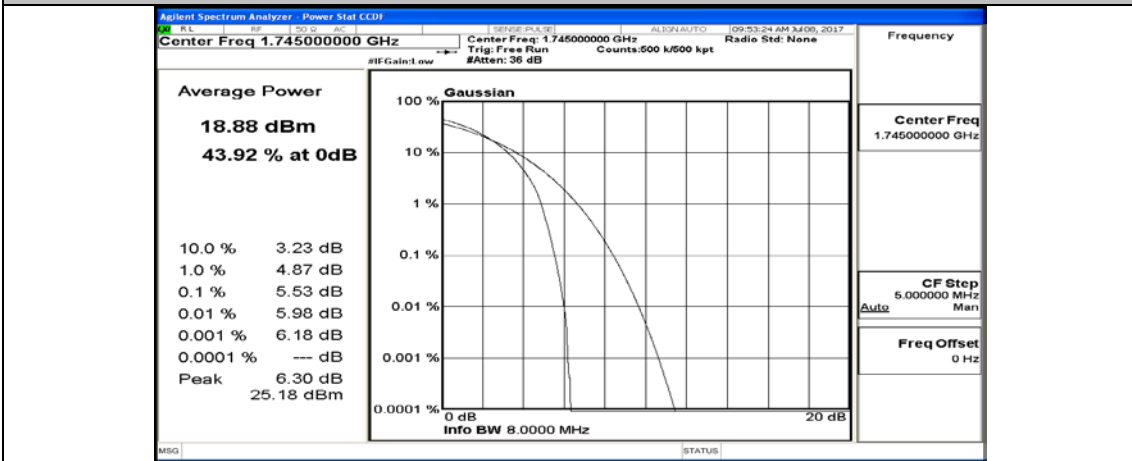

(Channel Bandwidth:20 MHz)_HCH_QPSK_50RB#0