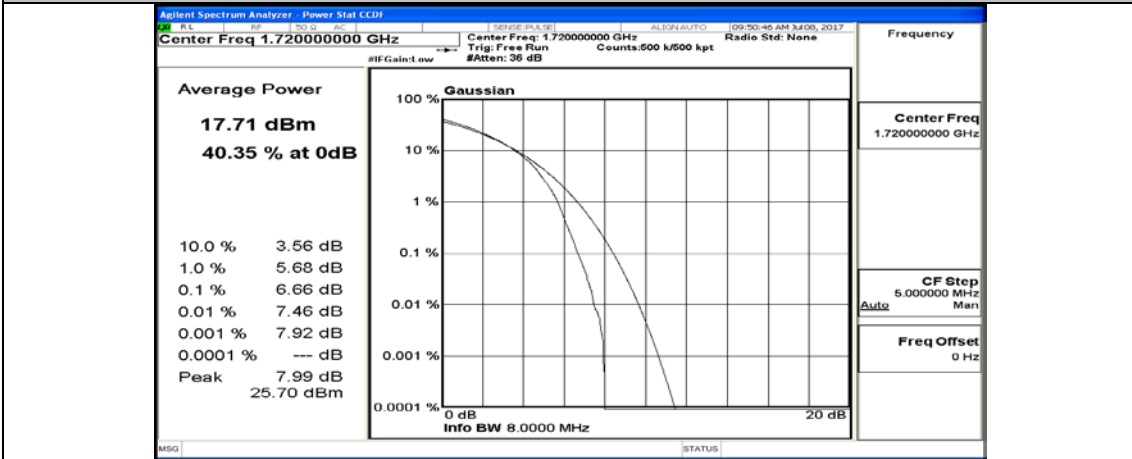

(Channel Bandwidth:20 MHz)_LCH_16QAM_1RB#49

(Channel Bandwidth:20 MHz)_LCH_16QAM_1RB#99

(Channel Bandwidth:20 MHz)_LCH_16QAM_50RB#0

(Channel Bandwidth:20 MHz)_LCH_16QAM_50RB#25

(Channel Bandwidth:20 MHz)_LCH_16QAM_50RB#50