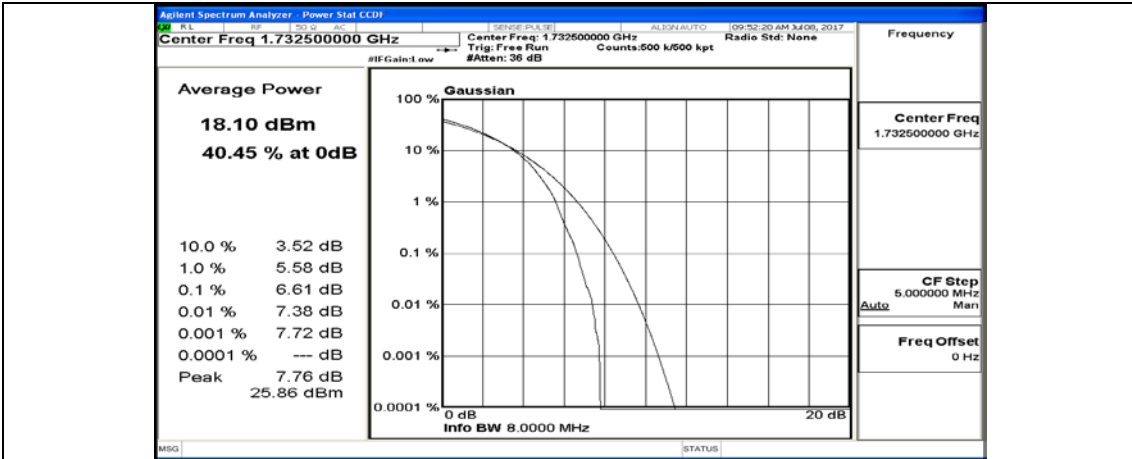

(Channel Bandwidth:20 MHz)_MCH_16QAM_50RB#50