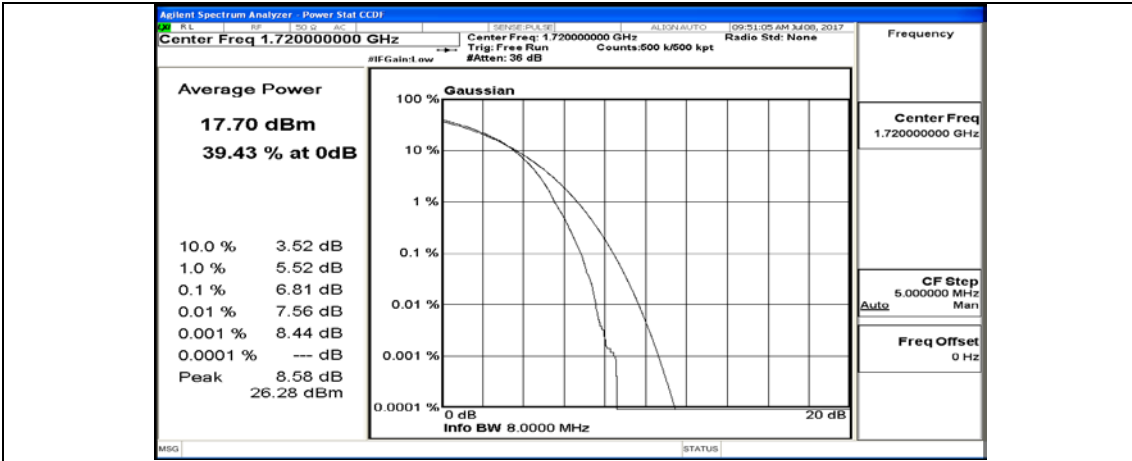

(Channel Bandwidth:20 MHz)_LCH_16QAM_100RB#0

(Channel Bandwidth:20 MHz)_MCH_16QAM_1RB#0