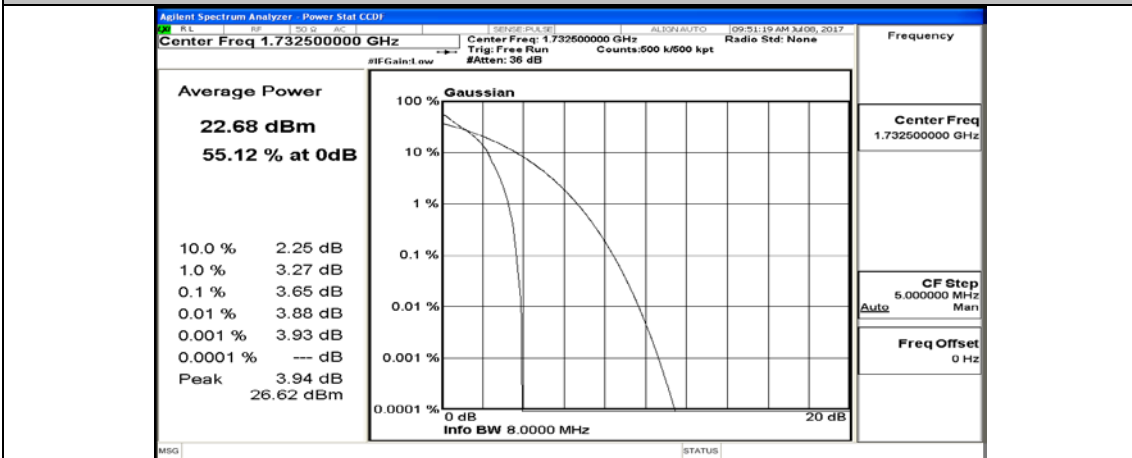

(Channel Bandwidth:20 MHz)_MCH_QPSK_1RB#49