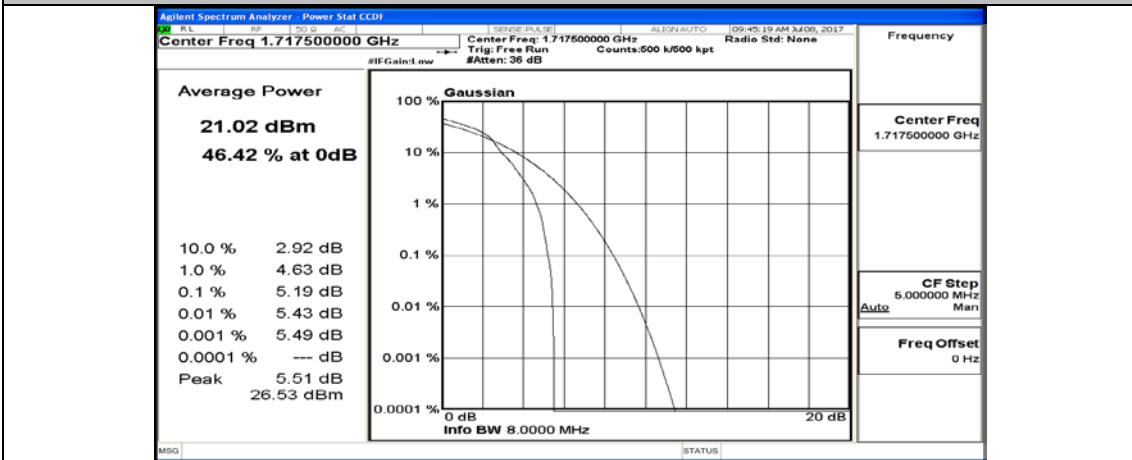

(Channel Bandwidth:15 MHz)_HCH_QPSK_37RB#38

(Channel Bandwidth:15 MHz)_HCH_QPSK_75RB#0

(Channel Bandwidth:15 MHz)_LCH_16QAM_1RB#0

(Channel Bandwidth:15 MHz)_LCH_16QAM_1RB#37

(Channel Bandwidth:15 MHz)_LCH_16QAM_1RB#74