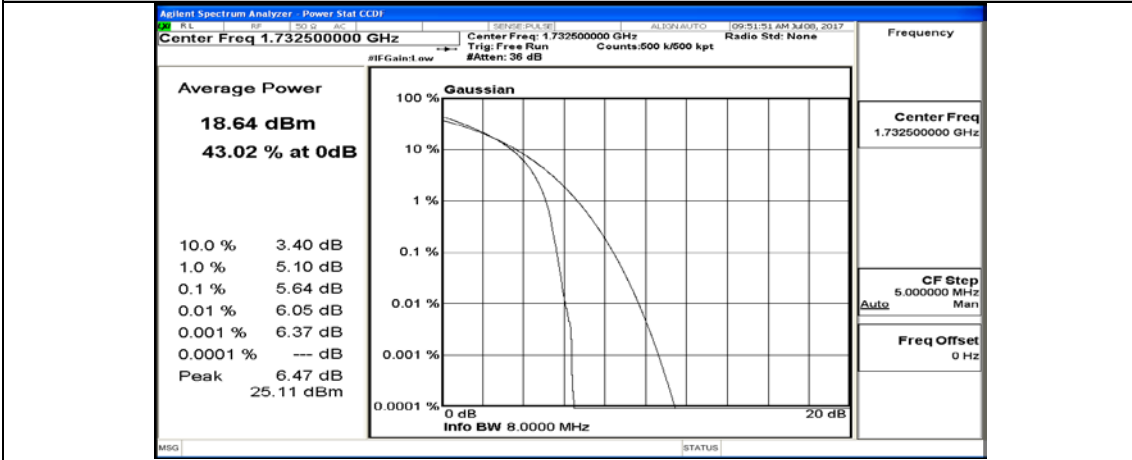

(Channel Bandwidth:20 MHz)_MCH_QPSK_1RB#0

(Channel Bandwidth:20 MHz)_MCH_QPSK_1RB#49

(Channel Bandwidth:20 MHz)_MCH_QPSK_1RB#99

(Channel Bandwidth:20 MHz)_MCH_QPSK_50RB#0

(Channel Bandwidth:20 MHz)_MCH_QPSK_50RB#25