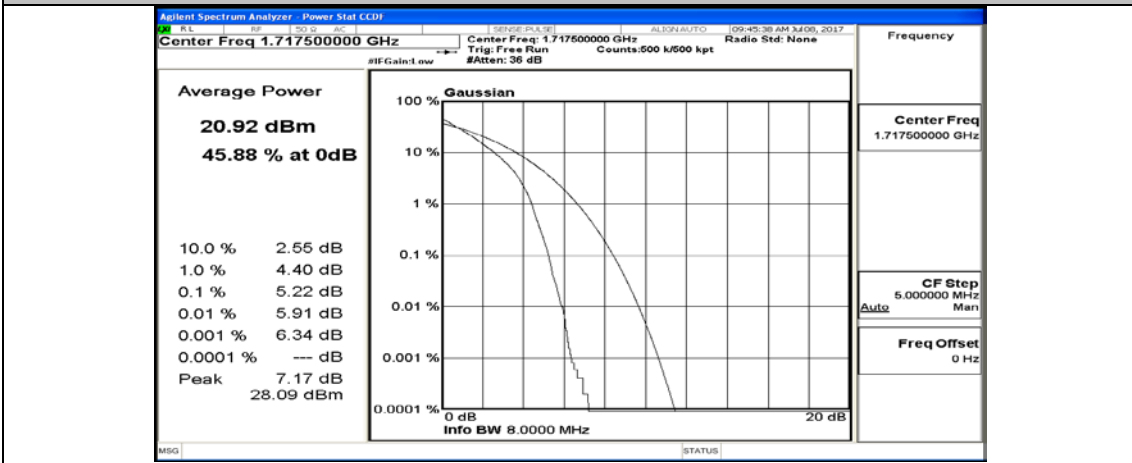

(Channel Bandwidth:15 MHz)_LCH_QPSK_37RB#18

(Channel Bandwidth:15 MHz)_LCH_QPSK_37RB#38

(Channel Bandwidth:15 MHz)_LCH_QPSK_75RB#0

(Channel Bandwidth:15 MHz)_MCH_QPSK_1RB#0

(Channel Bandwidth:15 MHz)_MCH_QPSK_1RB#37

(Channel Bandwidth:15 MHz)_MCH_QPSK_1RB#74

(Channel Bandwidth:15 MHz)_MCH_QPSK_37RB#0

(Channel Bandwidth:15 MHz)_MCH_QPSK_37RB#18

(Channel Bandwidth:15 MHz)_MCH_QPSK_37RB#38

(Channel Bandwidth:15 MHz)_MCH_QPSK_75RB#0