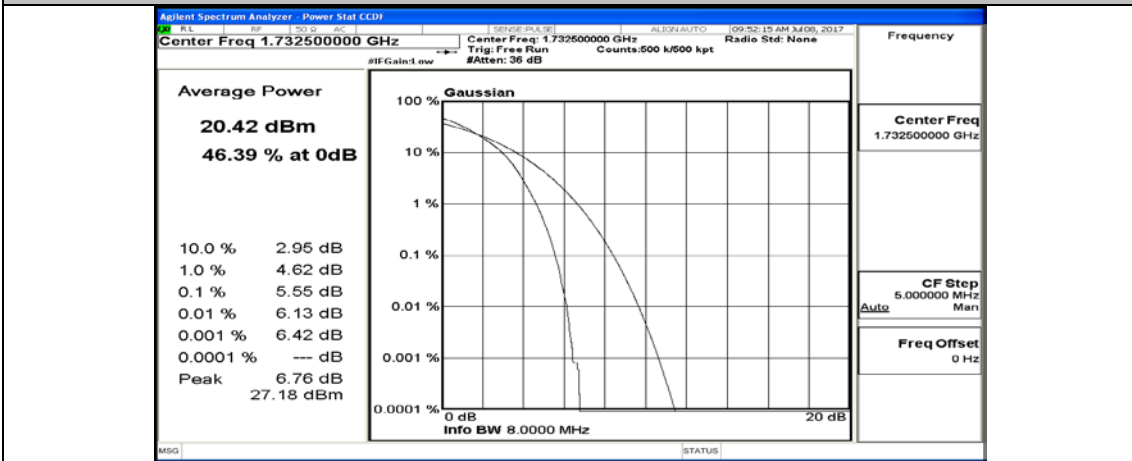

(Channel Bandwidth:20 MHz)_MCH_16QAM_50RB#25