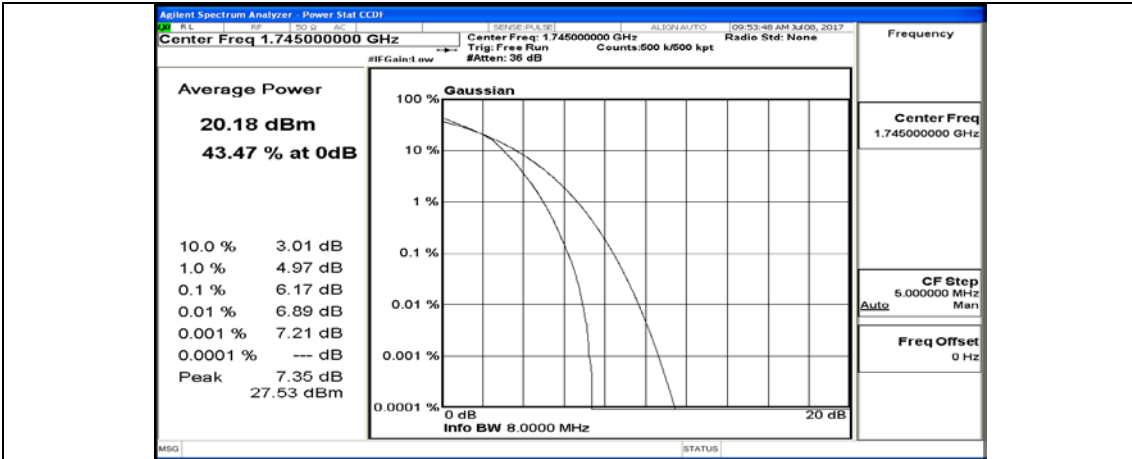

(Channel Bandwidth:20 MHz)_HCH_16QAM_50RB#25