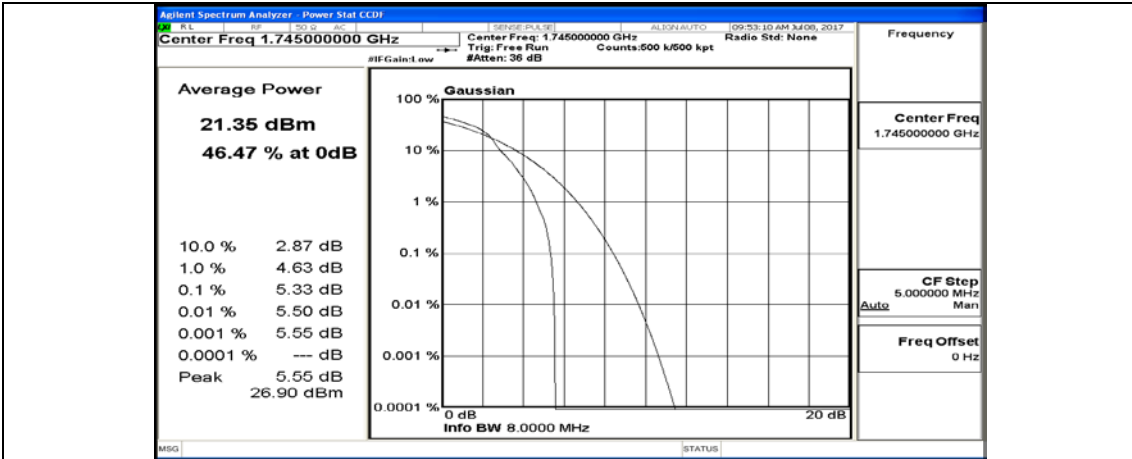

(Channel Bandwidth:20 MHz)_MCH_16QAM_50RB#25

(Channel Bandwidth:20 MHz)_MCH_16QAM_50RB#50

(Channel Bandwidth:20 MHz)_MCH_16QAM_100RB#0

(Channel Bandwidth:20 MHz)_HCH_16QAM_1RB#0

(Channel Bandwidth:20 MHz)_HCH_16QAM_1RB#49