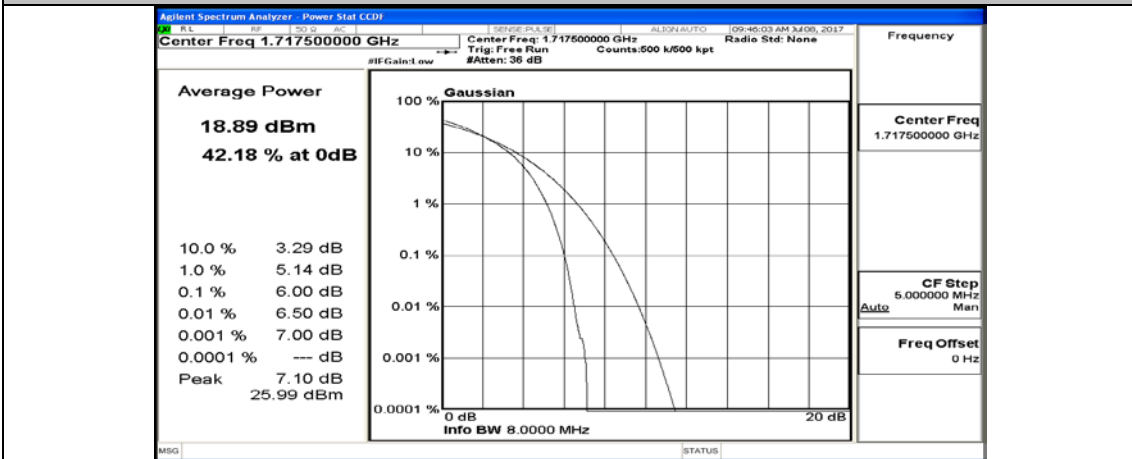

(Channel Bandwidth:15 MHz)_LCH_16QAM_37RB#38