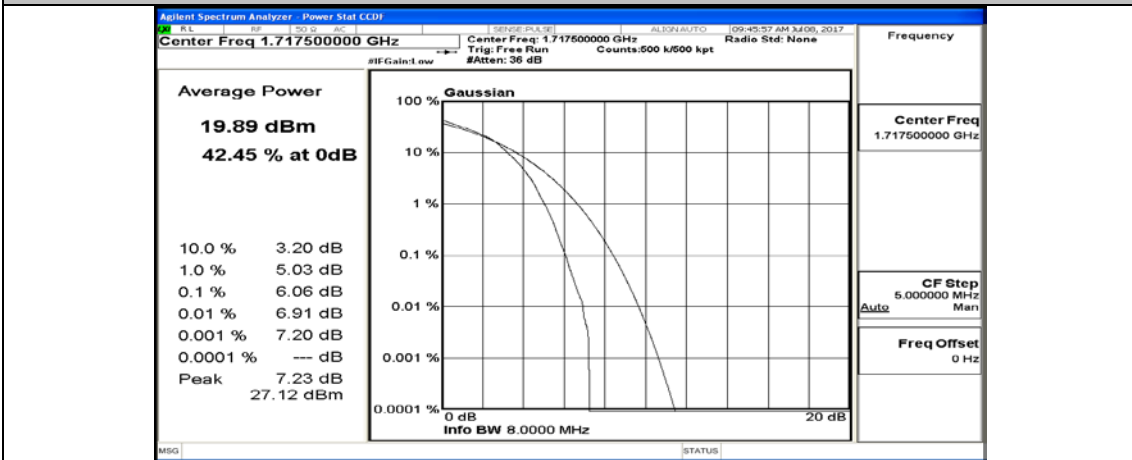

(Channel Bandwidth:15 MHz)_LCH_16QAM_37RB#18