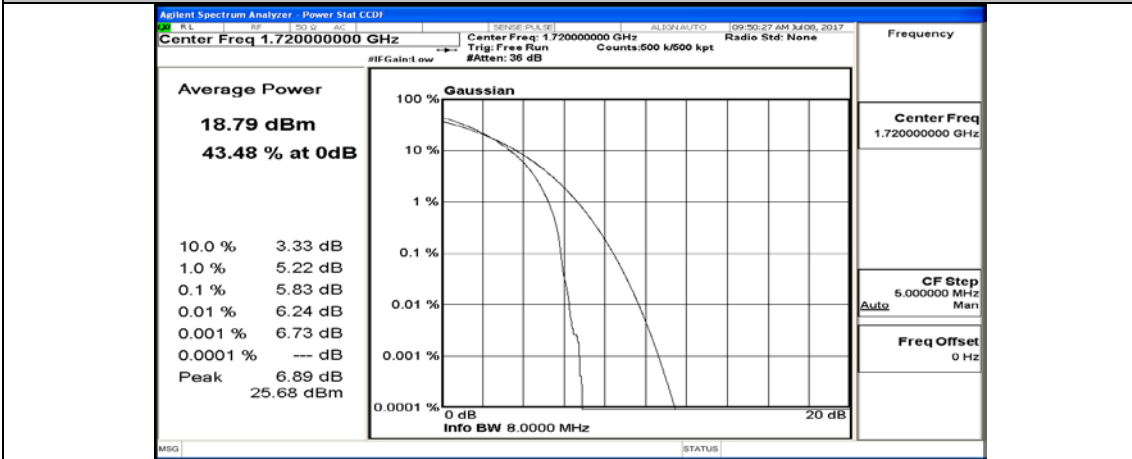

(Channel Bandwidth:20 MHz)_LCH_QPSK_1RB#99

(Channel Bandwidth:20 MHz)_LCH_QPSK_50RB#0

(Channel Bandwidth:20 MHz)_LCH_QPSK_50RB#25

(Channel Bandwidth:20 MHz)_LCH_QPSK_50RB#50

(Channel Bandwidth:20 MHz)_LCH_QPSK_100RB#0