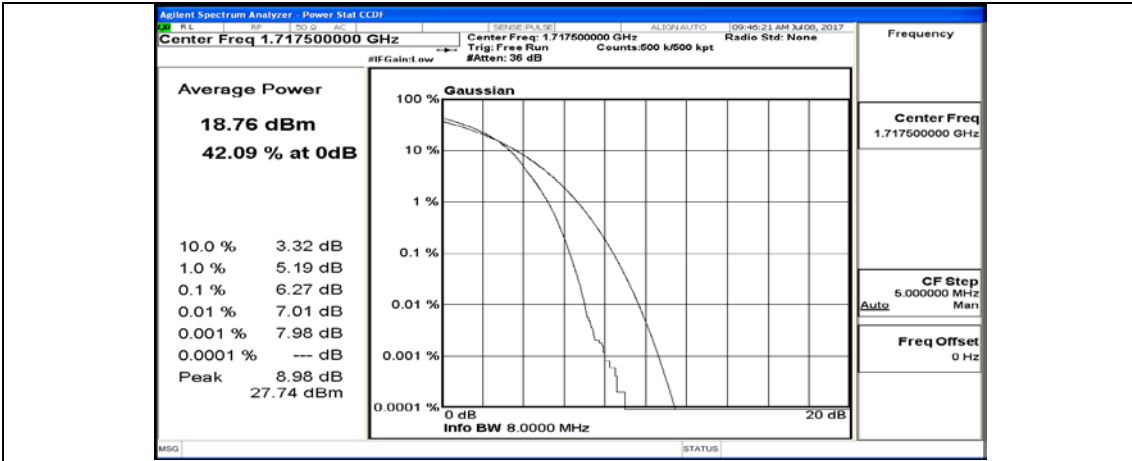

(Channel Bandwidth:15 MHz)_LCH_16QAM_37RB#0

(Channel Bandwidth:15 MHz)_LCH_16QAM_37RB#18

(Channel Bandwidth:15 MHz)_LCH_16QAM_37RB#38

(Channel Bandwidth:15 MHz)_LCH_16QAM_75RB#0

(Channel Bandwidth:15 MHz)_MCH_16QAM_1RB#0