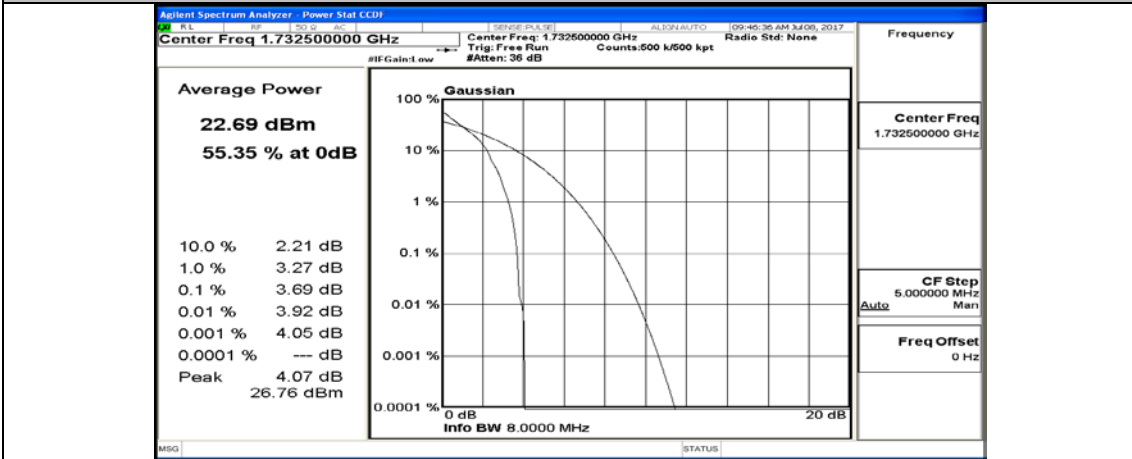

(Channel Bandwidth:15 MHz)_LCH_QPSK_37RB#18

(Channel Bandwidth:15 MHz)_LCH_QPSK_37RB#38

(Channel Bandwidth:15 MHz)_LCH_QPSK_75RB#0

(Channel Bandwidth:15 MHz)_MCH_QPSK_1RB#0

(Channel Bandwidth:15 MHz)_MCH_QPSK_1RB#37