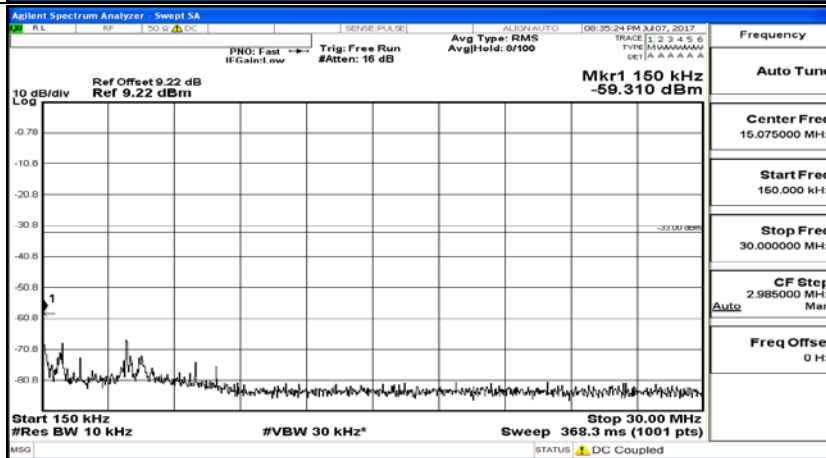

Channel Bandwidth: 10 MHz

Channel Bandwidth: 10 MHz_LCH_QPSK_1RB#0

Channel Bandwidth: 10 MHz_MCH_QPSK_1RB#0

Channel Bandwidth: 10 MHz_HCH_QPSK_1RB#0

Channel Bandwidth: 10 MHz_LCH_16QAM_1RB#0

Channel Bandwidth: 10 MHz_MCH_16QAM_1RB#0

Channel Bandwidth: 10 MHz_HCH_16QAM_1RB#0

Channel Bandwidth: 15 MHz

(Channel Bandwidth:15 MHz)_LCH_QPSK_1RB#0

(Channel Bandwidth:15 MHz)_MCH_QPSK_1RB#0

(Channel Bandwidth:15 MHz)_HCH_QPSK_1RB#0

(Channel Bandwidth:15 MHz)_LCH_16QAM_1RB#0