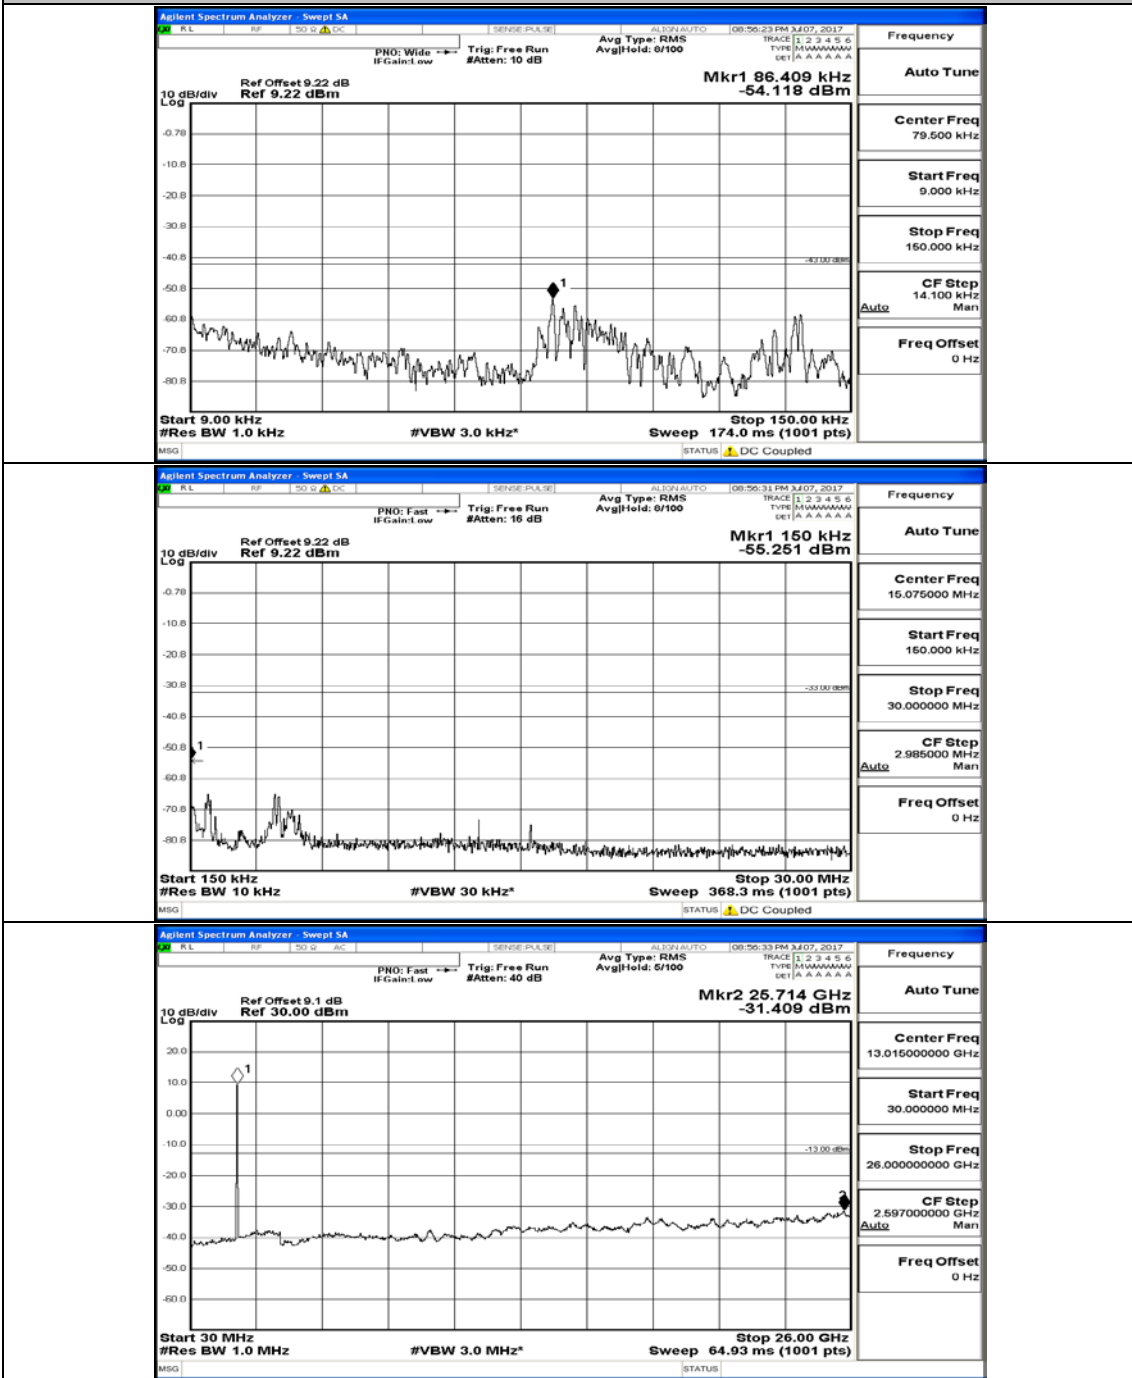

Channel Bandwidth: 10 MHz

Channel Bandwidth: 10 MHz_LCH_QPSK_1RB#0

Channel Bandwidth: 10 MHz_MCH_QPSK_1RB#0

Channel Bandwidth: 10 MHz_HCH_QPSK_1RB#0

Channel Bandwidth: 10 MHz_LCH_16QAM_1RB#0

Channel Bandwidth: 10 MHz_MCH_16QAM_1RB#0

Channel Bandwidth: 10 MHz_HCH_16QAM_1RB#0

Channel Bandwidth: 15 MHz

(Channel Bandwidth:15 MHz)_LCH_QPSK_1RB#0

(Channel Bandwidth:15 MHz)_MCH_QPSK_1RB#0

(Channel Bandwidth:15 MHz)_HCH_QPSK_1RB#0

(Channel Bandwidth:15 MHz)_LCH_16QAM_1RB#0

(Channel Bandwidth:15 MHz)_MCH_16QAM_1RB#0

(Channel Bandwidth:15 MHz)_HCH_16QAM_1RB#0

Channel Bandwidth: 20 MHz

(Channel Bandwidth:20 MHz)_LCH_QPSK_1RB#0

(Channel Bandwidth:20 MHz)_MCH_QPSK_1RB#0

(Channel Bandwidth:20 MHz)_HCH_QPSK_1RB#0

(Channel Bandwidth:20 MHz)_LCH_16QAM_1RB#0

(Channel Bandwidth:20 MHz)_MCH_16QAM_1RB#0

(Channel Bandwidth:20 MHz)_HCH_16QAM_1RB#0