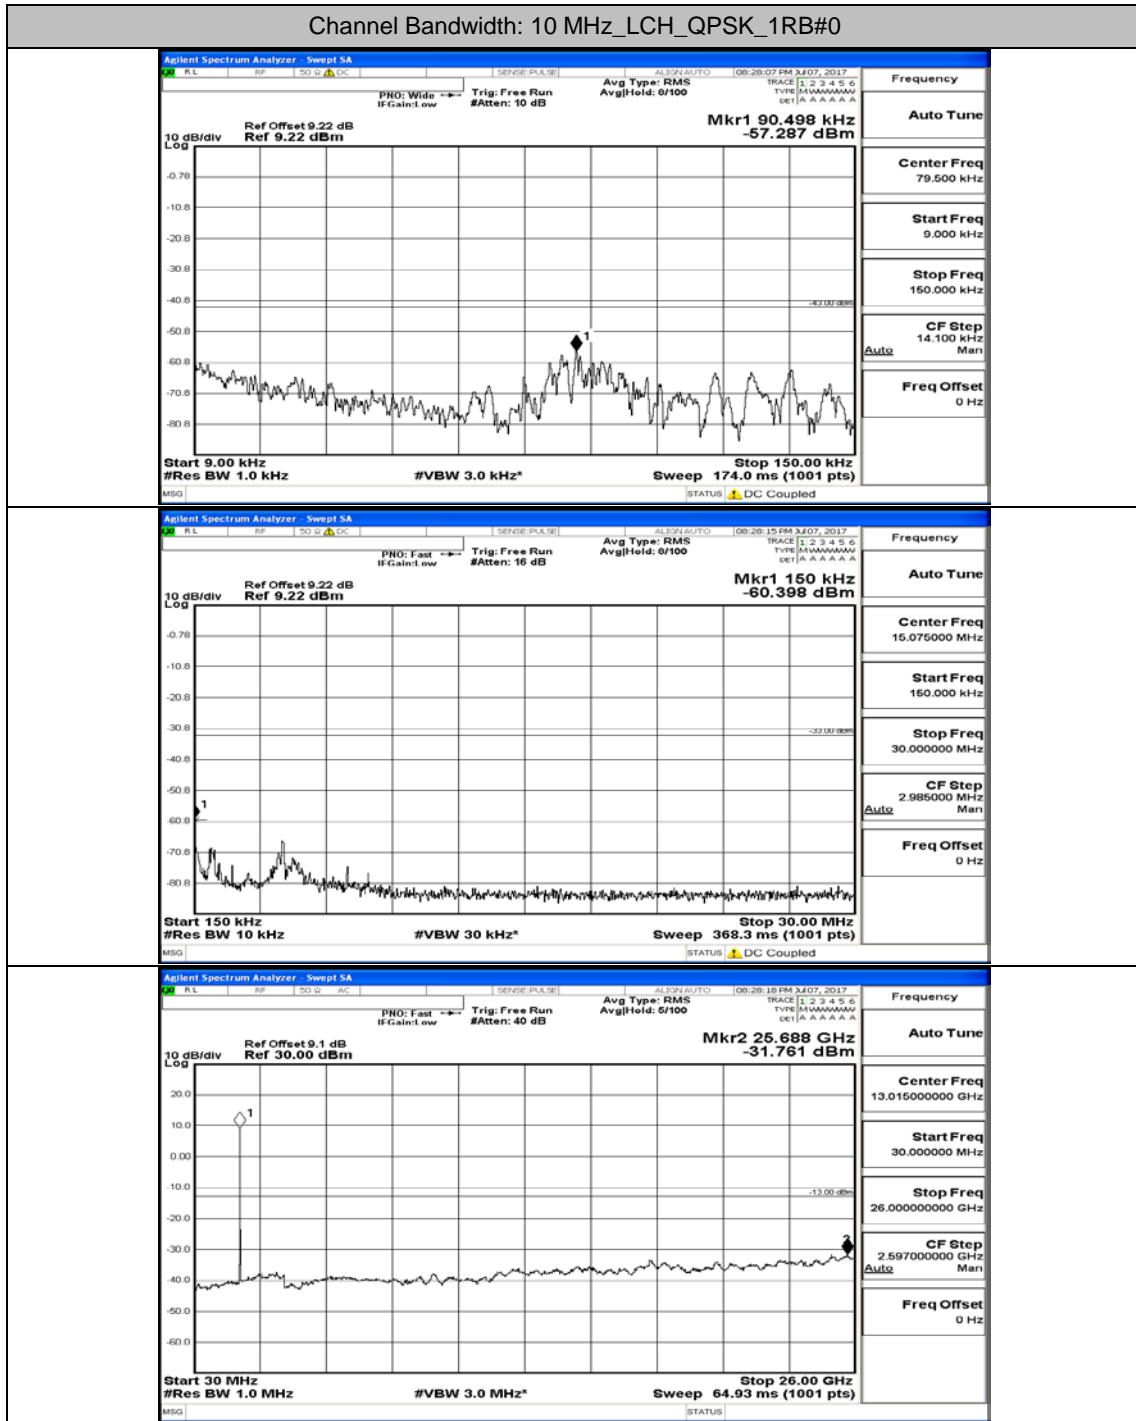

Channel Bandwidth: 10 MHz

Channel Bandwidth: 10 MHz_LCH_QPSK_1RB#0

Channel Bandwidth: 10 MHz_MCH_QPSK_1RB#0

Channel Bandwidth: 10 MHz_HCH_QPSK_1RB#0

Channel Bandwidth: 10 MHz_LCH_16QAM_1RB#0

Channel Bandwidth: 10 MHz_MCH_16QAM_1RB#0

Channel Bandwidth: 10 MHz_HCH_16QAM_1RB#0

Channel Bandwidth: 15 MHz

(Channel Bandwidth:15 MHz)_LCH_QPSK_1RB#0

(Channel Bandwidth:15 MHz)_MCH_QPSK_1RB#0

(Channel Bandwidth:15 MHz)_HCH_QPSK_1RB#0

(Channel Bandwidth:15 MHz)_LCH_16QAM_1RB#0

(Channel Bandwidth:15 MHz)_MCH_16QAM_1RB#0

(Channel Bandwidth:15 MHz)_HCH_16QAM_1RB#0

Channel Bandwidth: 20 MHz

(Channel Bandwidth:20 MHz)_LCH_QPSK_1RB#0

(Channel Bandwidth:20 MHz)_MCH_QPSK_1RB#0

(Channel Bandwidth:20 MHz)_HCH_QPSK_1RB#0