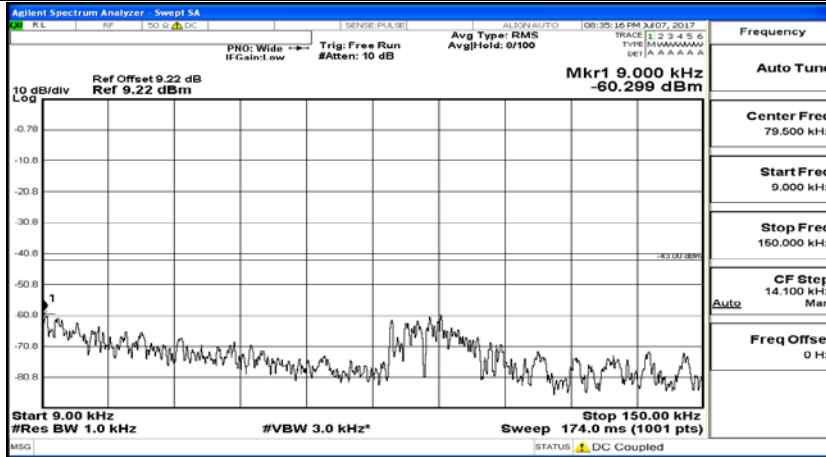

Channel Bandwidth: 10 MHz

Channel Bandwidth: 10 MHz_LCH_QPSK_1RB#0

Channel Bandwidth: 10 MHz_MCH_QPSK_1RB#0

Channel Bandwidth: 10 MHz_HCH_QPSK_1RB#0

Channel Bandwidth: 10 MHz_LCH_16QAM_1RB#0

Channel Bandwidth: 10 MHz_MCH_16QAM_1RB#0

Channel Bandwidth: 10 MHz_HCH_16QAM_1RB#0

Channel Bandwidth: 15 MHz

(Channel Bandwidth:15 MHz)_LCH_QPSK_1RB#0

(Channel Bandwidth:15 MHz)_MCH_QPSK_1RB#0

(Channel Bandwidth:15 MHz)_HCH_QPSK_1RB#0

(Channel Bandwidth:15 MHz)_LCH_16QAM_1RB#0