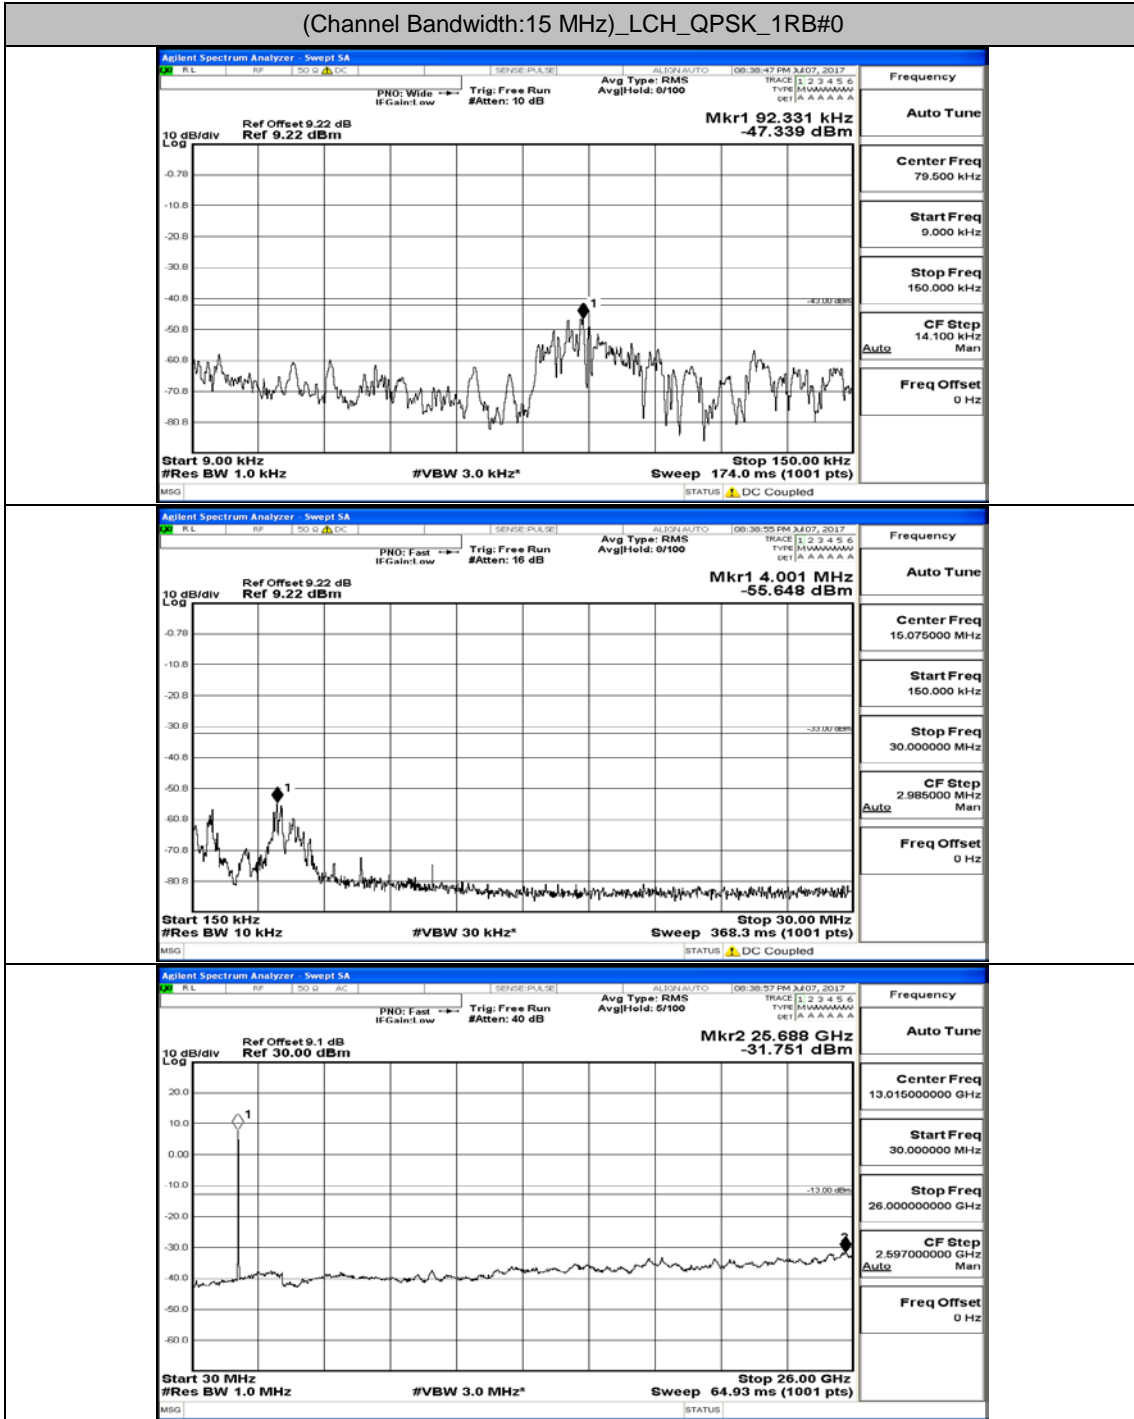

Channel Bandwidth: 10 MHz

Channel Bandwidth: 10 MHz_LCH_QPSK_1RB#0

Channel Bandwidth: 10 MHz_MCH_QPSK_1RB#0

Channel Bandwidth: 10 MHz_HCH_QPSK_1RB#0

Channel Bandwidth: 10 MHz_LCH_16QAM_1RB#0

Channel Bandwidth: 10 MHz_MCH_16QAM_1RB#0

Channel Bandwidth: 10 MHz_HCH_16QAM_1RB#0

Channel Bandwidth: 15 MHz

(Channel Bandwidth:15 MHz)_LCH_QPSK_1RB#0

(Channel Bandwidth:15 MHz)_MCH_QPSK_1RB#0

(Channel Bandwidth:15 MHz)_HCH_QPSK_1RB#0

(Channel Bandwidth:15 MHz)_LCH_16QAM_1RB#0

(Channel Bandwidth:15 MHz)_MCH_16QAM_1RB#0

(Channel Bandwidth:15 MHz)_HCH_16QAM_1RB#0

Channel Bandwidth: 20 MHz

(Channel Bandwidth:20 MHz)_LCH_QPSK_1RB#0

(Channel Bandwidth:20 MHz)_MCH_QPSK_1RB#0

(Channel Bandwidth:20 MHz)_HCH_QPSK_1RB#0