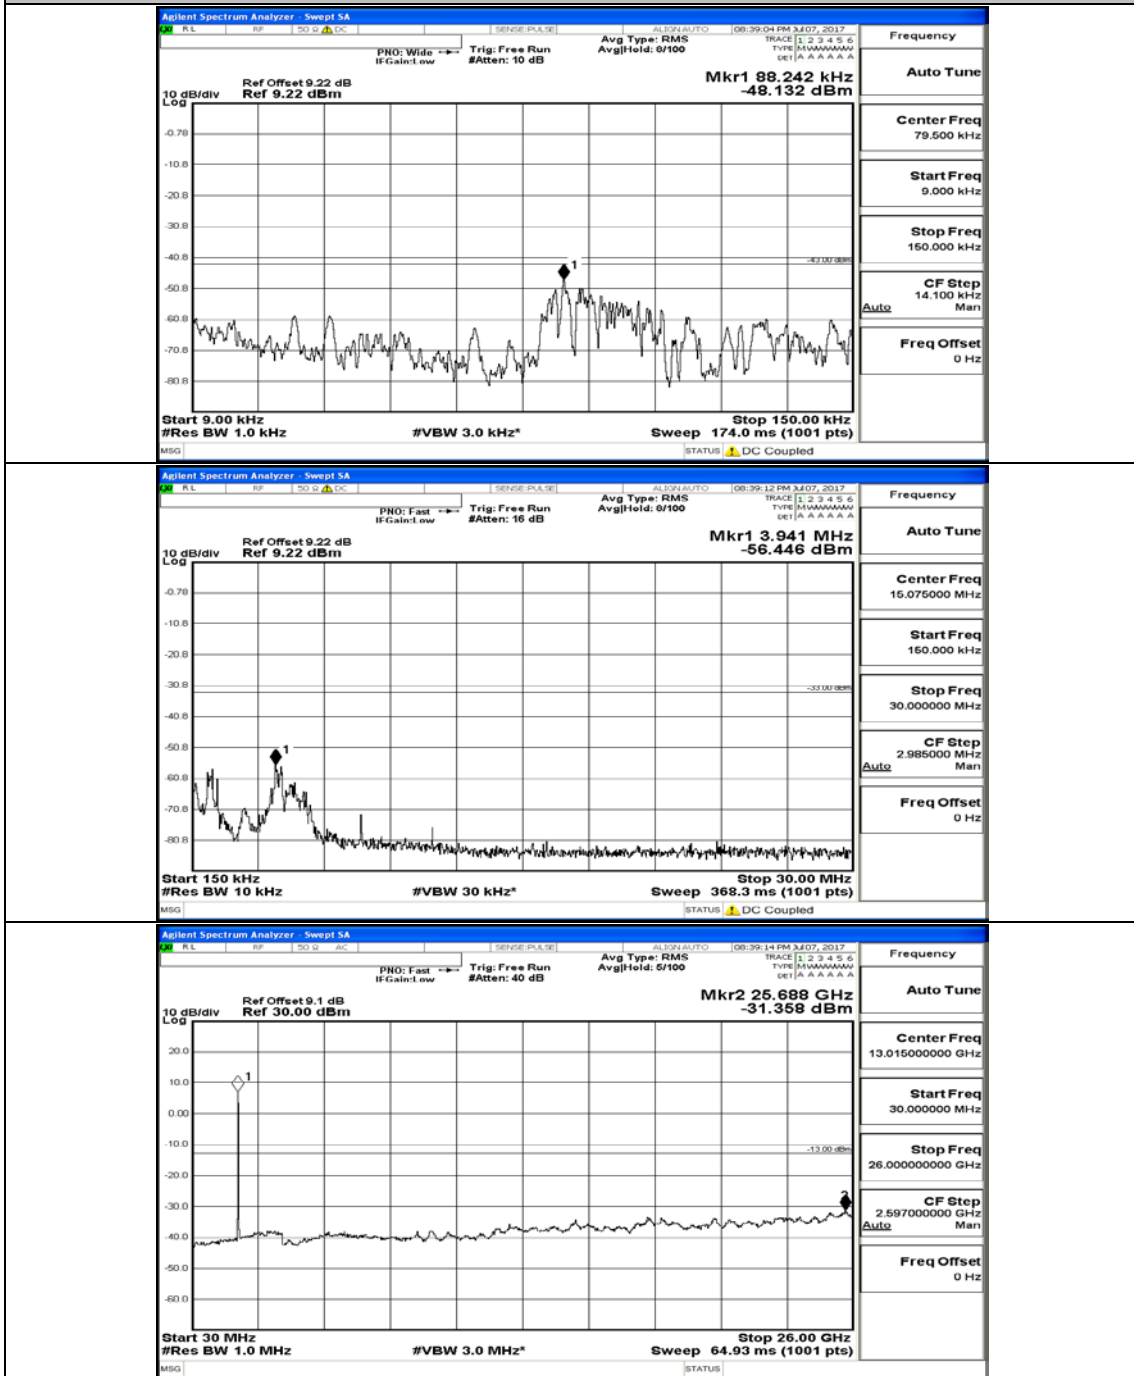

Channel Bandwidth: 10 MHz

Channel Bandwidth: 10 MHz_LCH_QPSK_1RB#0

Channel Bandwidth: 10 MHz_MCH_QPSK_1RB#0

Channel Bandwidth: 10 MHz_HCH_QPSK_1RB#0

Channel Bandwidth: 10 MHz_LCH_16QAM_1RB#0

Channel Bandwidth: 10 MHz_MCH_16QAM_1RB#0

Channel Bandwidth: 10 MHz_HCH_16QAM_1RB#0

Channel Bandwidth: 15 MHz

(Channel Bandwidth:15 MHz)_LCH_QPSK_1RB#0

(Channel Bandwidth:15 MHz)_MCH_QPSK_1RB#0

(Channel Bandwidth:15 MHz)_HCH_QPSK_1RB#0

(Channel Bandwidth:15 MHz)_LCH_16QAM_1RB#0

(Channel Bandwidth:15 MHz)_MCH_16QAM_1RB#0

(Channel Bandwidth:15 MHz)_HCH_16QAM_1RB#0

Channel Bandwidth: 20 MHz

(Channel Bandwidth:20 MHz)_LCH_QPSK_1RB#0

(Channel Bandwidth:20 MHz)_MCH_QPSK_1RB#0

(Channel Bandwidth:20 MHz)_HCH_QPSK_1RB#0