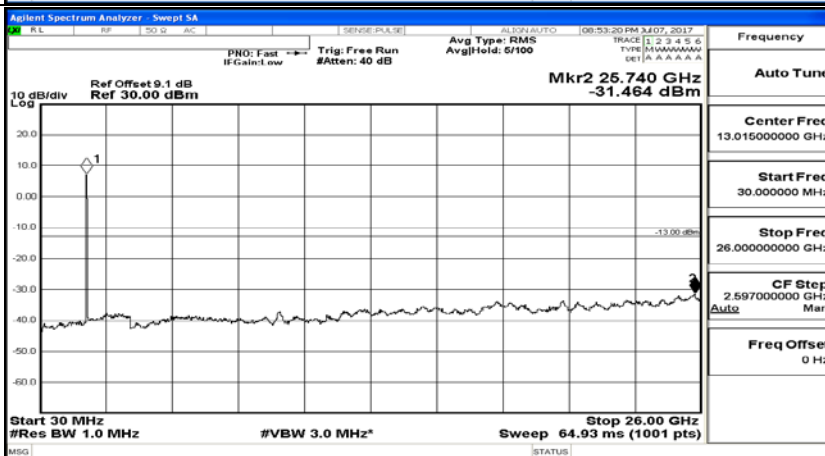

(Channel Bandwidth:20 MHz)_MCH_16QAM_1RB#0