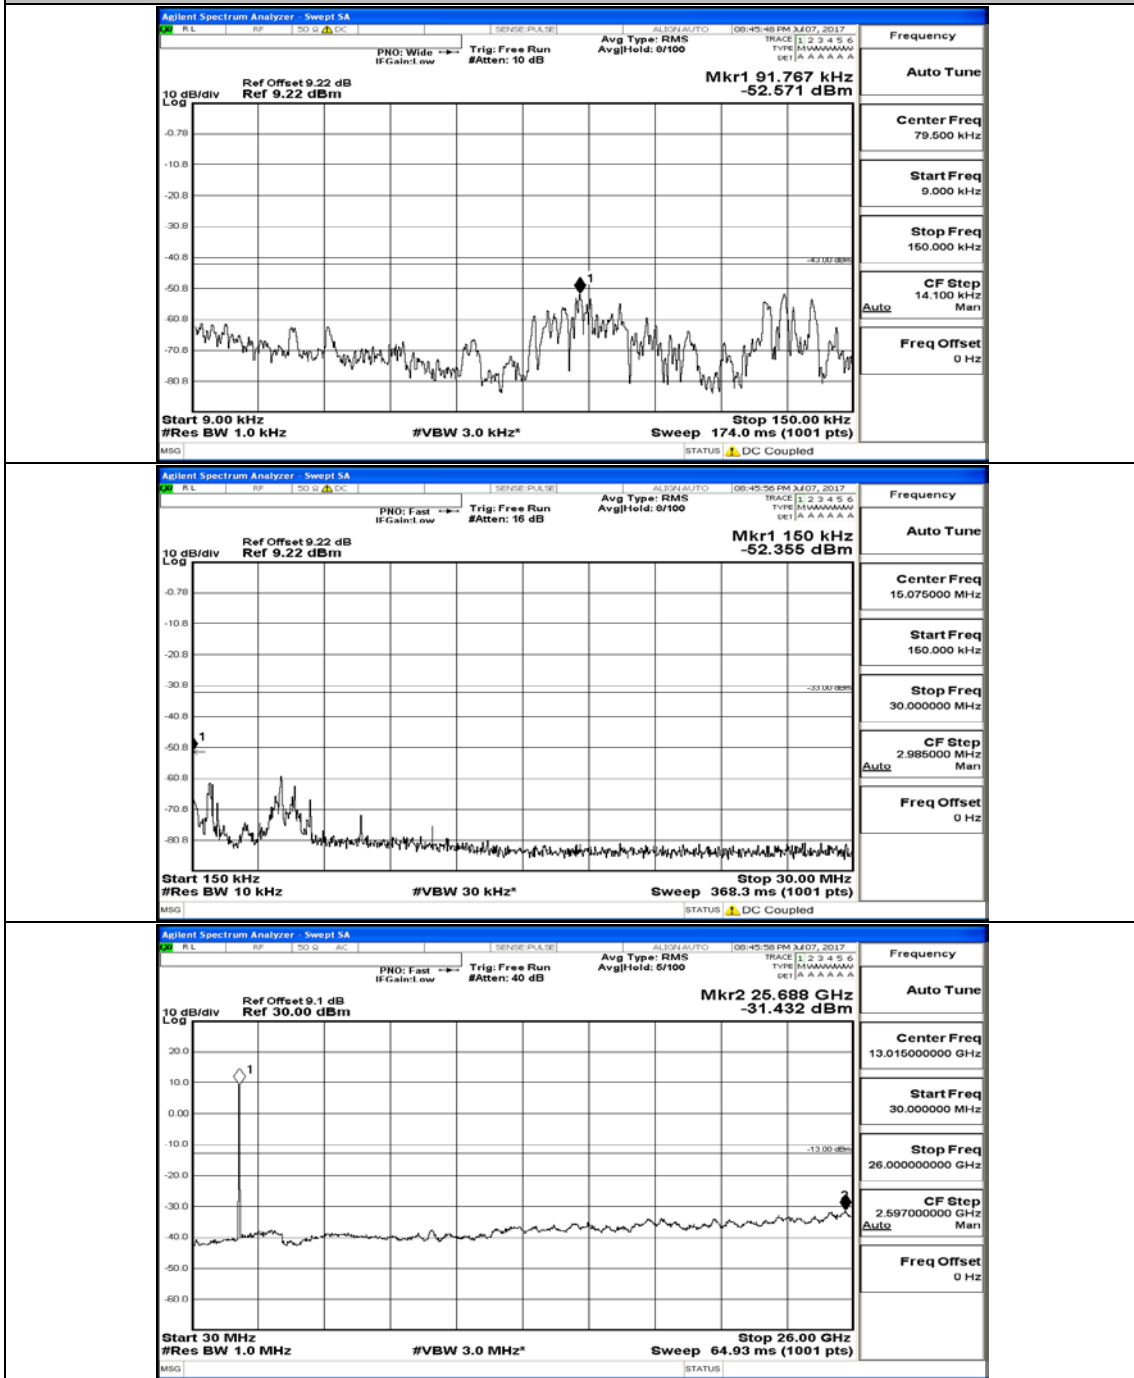

Channel Bandwidth: 10 MHz

Channel Bandwidth: 10 MHz_LCH_QPSK_1RB#0

Channel Bandwidth: 10 MHz_MCH_QPSK_1RB#0

Channel Bandwidth: 10 MHz_HCH_QPSK_1RB#0

Channel Bandwidth: 10 MHz_LCH_16QAM_1RB#0

Channel Bandwidth: 10 MHz_MCH_16QAM_1RB#0

Channel Bandwidth: 10 MHz_HCH_16QAM_1RB#0

Channel Bandwidth: 15 MHz

(Channel Bandwidth:15 MHz)_LCH_QPSK_1RB#0

(Channel Bandwidth:15 MHz)_MCH_QPSK_1RB#0

(Channel Bandwidth:15 MHz)_HCH_QPSK_1RB#0

(Channel Bandwidth:15 MHz)_LCH_16QAM_1RB#0

(Channel Bandwidth:15 MHz)_MCH_16QAM_1RB#0

(Channel Bandwidth:15 MHz)_HCH_16QAM_1RB#0

Channel Bandwidth: 20 MHz

(Channel Bandwidth:20 MHz)_LCH_QPSK_1RB#0

(Channel Bandwidth:20 MHz)_MCH_QPSK_1RB#0

(Channel Bandwidth:20 MHz)_HCH_QPSK_1RB#0