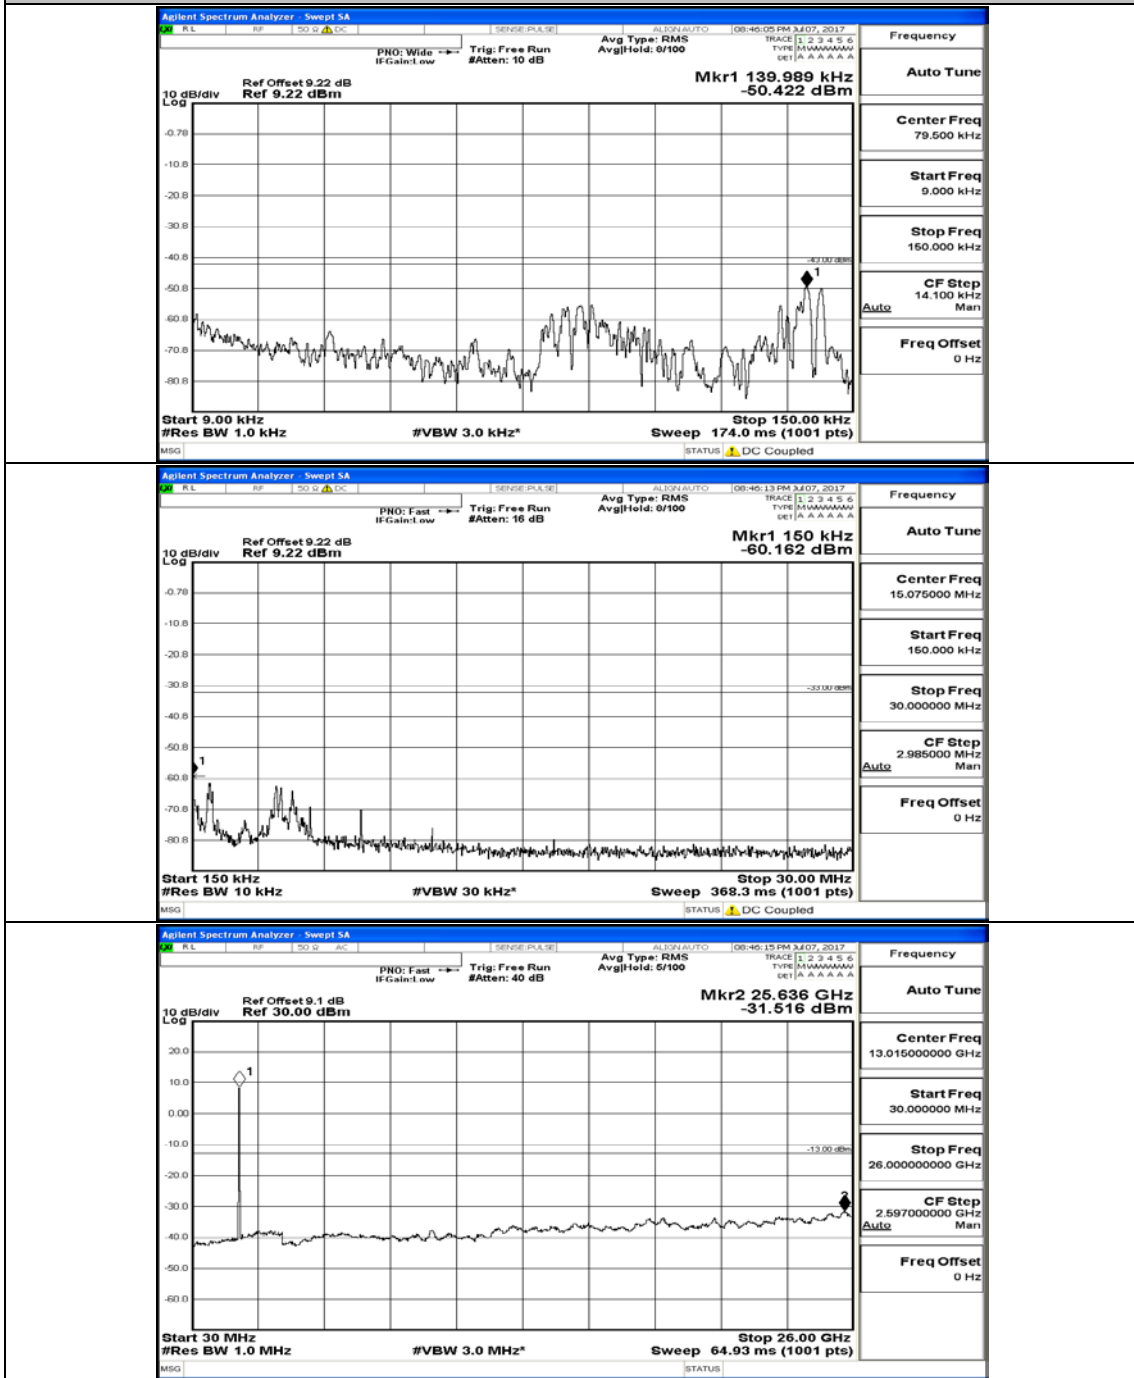

Channel Bandwidth: 10 MHz

Channel Bandwidth: 10 MHz_LCH_QPSK_1RB#0

Channel Bandwidth: 10 MHz_MCH_QPSK_1RB#0

Channel Bandwidth: 10 MHz_HCH_QPSK_1RB#0

Channel Bandwidth: 10 MHz_LCH_16QAM_1RB#0

Channel Bandwidth: 10 MHz_MCH_16QAM_1RB#0

Channel Bandwidth: 10 MHz_HCH_16QAM_1RB#0

Channel Bandwidth: 15 MHz

(Channel Bandwidth:15 MHz)_LCH_QPSK_1RB#0

(Channel Bandwidth:15 MHz)_MCH_QPSK_1RB#0

(Channel Bandwidth:15 MHz)_HCH_QPSK_1RB#0

(Channel Bandwidth:15 MHz)_LCH_16QAM_1RB#0

(Channel Bandwidth:15 MHz)_MCH_16QAM_1RB#0

(Channel Bandwidth:15 MHz)_HCH_16QAM_1RB#0

Channel Bandwidth: 20 MHz

(Channel Bandwidth:20 MHz)_LCH_QPSK_1RB#0

(Channel Bandwidth:20 MHz)_MCH_QPSK_1RB#0

(Channel Bandwidth:20 MHz)_HCH_QPSK_1RB#0