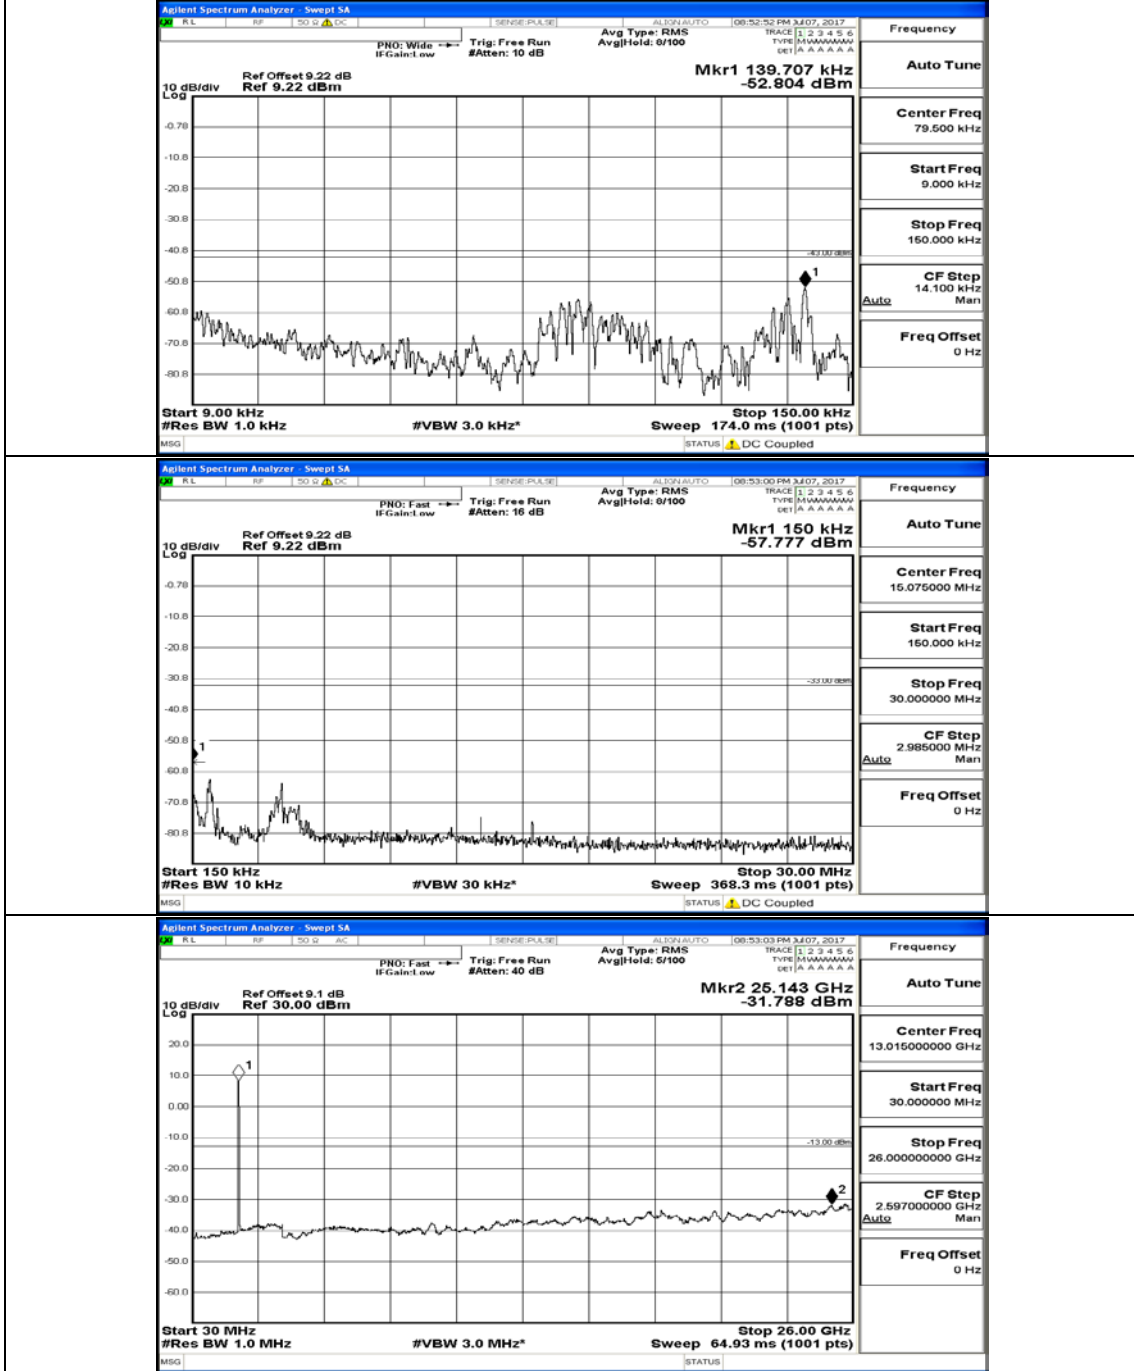

Channel Bandwidth: 10 MHz

Channel Bandwidth: 10 MHz_LCH_QPSK_1RB#0

Channel Bandwidth: 10 MHz_MCH_QPSK_1RB#0

Channel Bandwidth: 10 MHz_HCH_QPSK_1RB#0

Channel Bandwidth: 10 MHz_LCH_16QAM_1RB#0

Channel Bandwidth: 10 MHz_MCH_16QAM_1RB#0

Channel Bandwidth: 10 MHz_HCH_16QAM_1RB#0

Channel Bandwidth: 15 MHz

(Channel Bandwidth:15 MHz)_LCH_QPSK_1RB#0

(Channel Bandwidth:15 MHz)_MCH_QPSK_1RB#0

(Channel Bandwidth:15 MHz)_HCH_QPSK_1RB#0

(Channel Bandwidth:15 MHz)_LCH_16QAM_1RB#0

(Channel Bandwidth:15 MHz)_MCH_16QAM_1RB#0

(Channel Bandwidth:15 MHz)_HCH_16QAM_1RB#0

Channel Bandwidth: 20 MHz

(Channel Bandwidth:20 MHz)_LCH_QPSK_1RB#0

(Channel Bandwidth:20 MHz)_MCH_QPSK_1RB#0

(Channel Bandwidth:20 MHz)_HCH_QPSK_1RB#0

(Channel Bandwidth:20 MHz)_LCH_16QAM_1RB#0

(Channel Bandwidth:20 MHz)_MCH_16QAM_1RB#0

(Channel Bandwidth:20 MHz)_HCH_16QAM_1RB#0