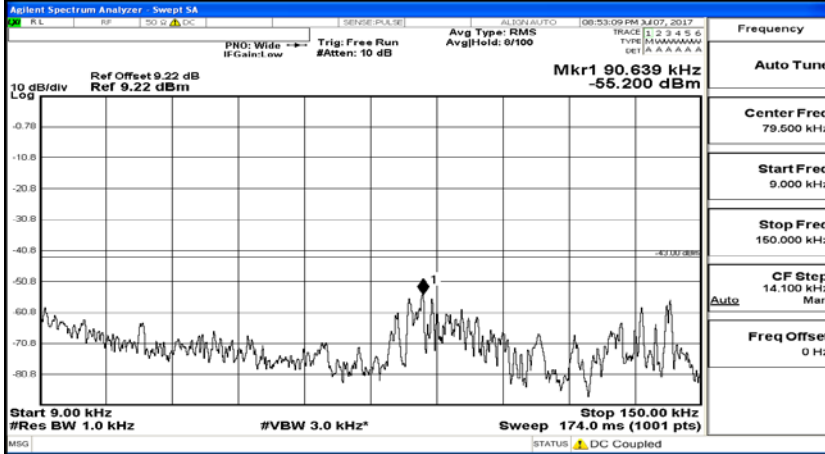

(Channel Bandwidth:20 MHz)_MCH_16QAM_1RB#0