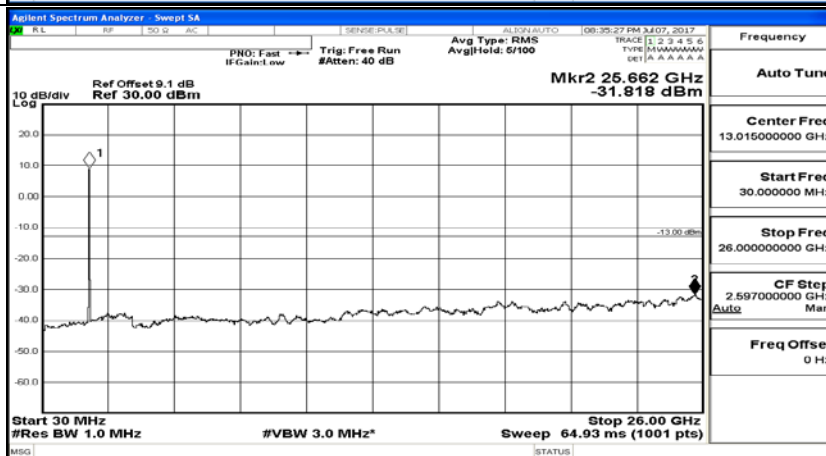

Channel Bandwidth: 10 MHz

Channel Bandwidth: 10 MHz_LCH_QPSK_1RB#0

Channel Bandwidth: 10 MHz_MCH_QPSK_1RB#0

Channel Bandwidth: 10 MHz_HCH_QPSK_1RB#0

Channel Bandwidth: 10 MHz_LCH_16QAM_1RB#0

Channel Bandwidth: 10 MHz_MCH_16QAM_1RB#0

Channel Bandwidth: 10 MHz_HCH_16QAM_1RB#0

Channel Bandwidth: 15 MHz

(Channel Bandwidth:15 MHz)_LCH_QPSK_1RB#0

(Channel Bandwidth:15 MHz)_MCH_QPSK_1RB#0

(Channel Bandwidth:15 MHz)_HCH_QPSK_1RB#0

(Channel Bandwidth:15 MHz)_LCH_16QAM_1RB#0