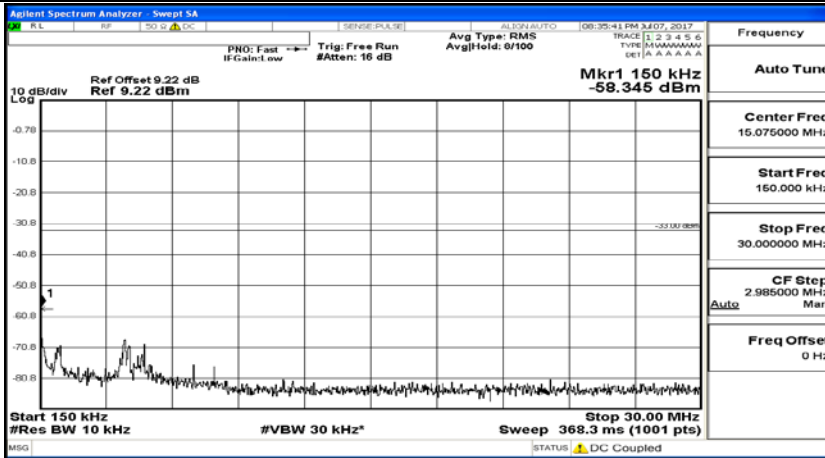

Channel Bandwidth: 10 MHz

Channel Bandwidth: 10 MHz_LCH_QPSK_1RB#0

Channel Bandwidth: 10 MHz_MCH_QPSK_1RB#0

Channel Bandwidth: 10 MHz_HCH_QPSK_1RB#0

Channel Bandwidth: 10 MHz_LCH_16QAM_1RB#0

Channel Bandwidth: 10 MHz_MCH_16QAM_1RB#0

Channel Bandwidth: 10 MHz_HCH_16QAM_1RB#0

Channel Bandwidth: 15 MHz

(Channel Bandwidth:15 MHz)_LCH_QPSK_1RB#0

(Channel Bandwidth:15 MHz)_MCH_QPSK_1RB#0

(Channel Bandwidth:15 MHz)_HCH_QPSK_1RB#0

(Channel Bandwidth:15 MHz)_LCH_16QAM_1RB#0