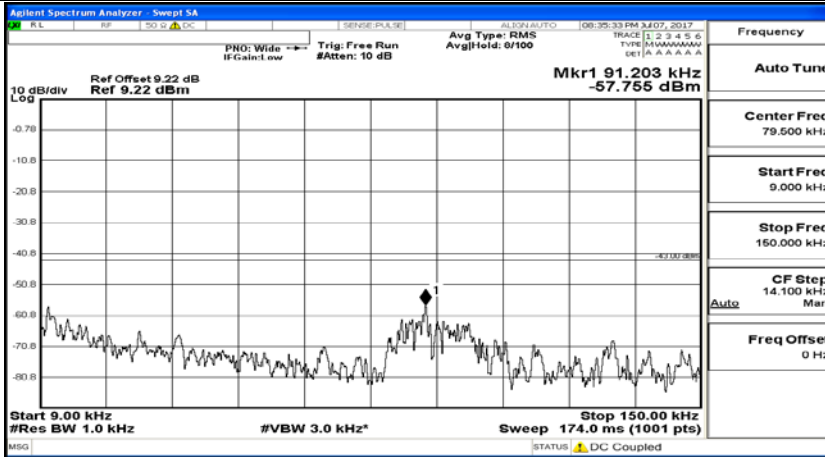

Channel Bandwidth: 10 MHz

Channel Bandwidth: 10 MHz_LCH_QPSK_1RB#0

Channel Bandwidth: 10 MHz_MCH_QPSK_1RB#0

Channel Bandwidth: 10 MHz_HCH_QPSK_1RB#0

Channel Bandwidth: 10 MHz_LCH_16QAM_1RB#0

Channel Bandwidth: 10 MHz_MCH_16QAM_1RB#0

Channel Bandwidth: 10 MHz_HCH_16QAM_1RB#0

Channel Bandwidth: 15 MHz

(Channel Bandwidth:15 MHz)_LCH_QPSK_1RB#0

(Channel Bandwidth:15 MHz)_MCH_QPSK_1RB#0

(Channel Bandwidth:15 MHz)_HCH_QPSK_1RB#0

(Channel Bandwidth:15 MHz)_LCH_16QAM_1RB#0