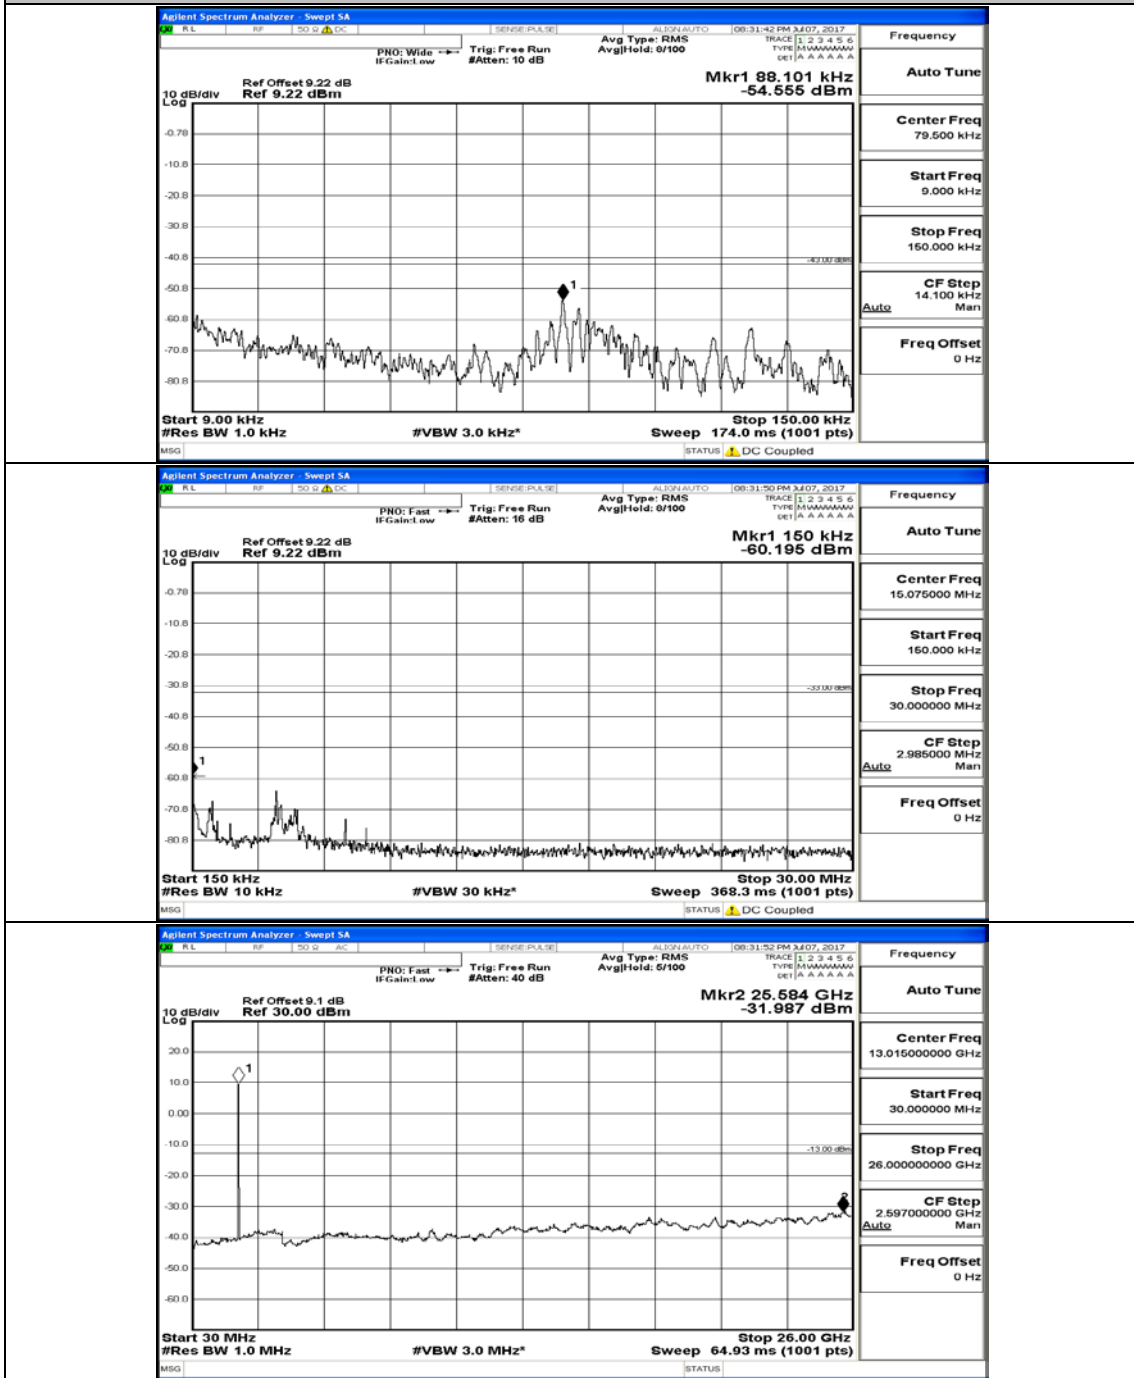

Channel Bandwidth: 10 MHz

Channel Bandwidth: 10 MHz_LCH_QPSK_1RB#0

Channel Bandwidth: 10 MHz_MCH_QPSK_1RB#0

Channel Bandwidth: 10 MHz_HCH_QPSK_1RB#0

Channel Bandwidth: 10 MHz_LCH_16QAM_1RB#0

Channel Bandwidth: 10 MHz_MCH_16QAM_1RB#0

Channel Bandwidth: 10 MHz_HCH_16QAM_1RB#0

Channel Bandwidth: 15 MHz

(Channel Bandwidth:15 MHz)_LCH_QPSK_1RB#0

(Channel Bandwidth:15 MHz)_MCH_QPSK_1RB#0

(Channel Bandwidth:15 MHz)_HCH_QPSK_1RB#0

(Channel Bandwidth:15 MHz)_LCH_16QAM_1RB#0

(Channel Bandwidth:15 MHz)_MCH_16QAM_1RB#0

(Channel Bandwidth:15 MHz)_HCH_16QAM_1RB#0

Channel Bandwidth: 20 MHz

(Channel Bandwidth:20 MHz)_LCH_QPSK_1RB#0

(Channel Bandwidth:20 MHz)_MCH_QPSK_1RB#0

(Channel Bandwidth:20 MHz)_HCH_QPSK_1RB#0