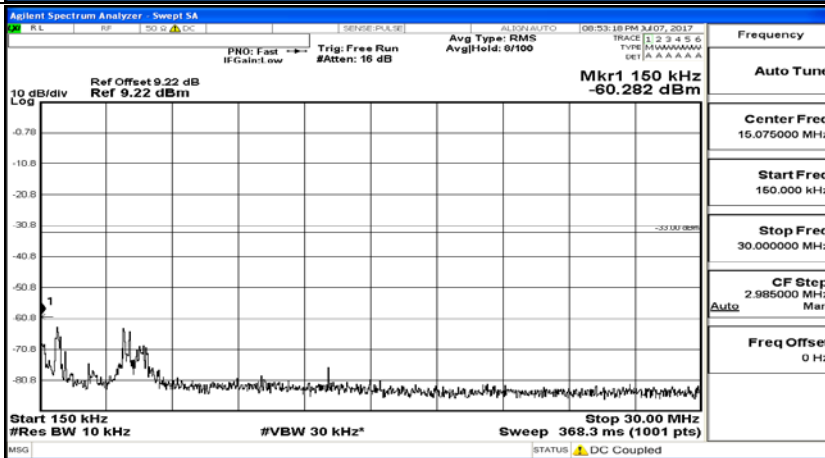

(Channel Bandwidth:20 MHz)_MCH_16QAM_1RB#0