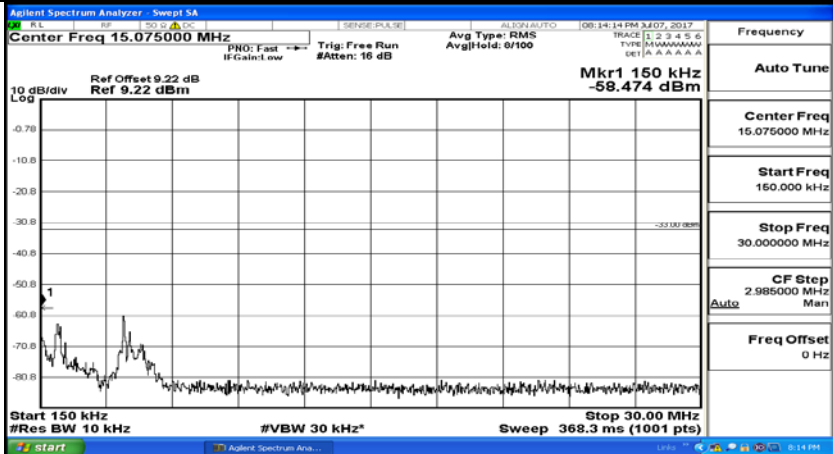

(Channel Bandwidth: 1.4 MHz)_MCH_16QAM_1RB#0

(Channel Bandwidth: 1.4 MHz)_HCH_16QAM_1RB#0

Channel Bandwidth: 3 MHz

(Channel Bandwidth: 3 MHz)_LCH_QPSK_1RB#0

(Channel Bandwidth: 3 MHz)_MCH_QPSK_1RB#0

(Channel Bandwidth: 3 MHz)_HCH_QPSK_1RB#0