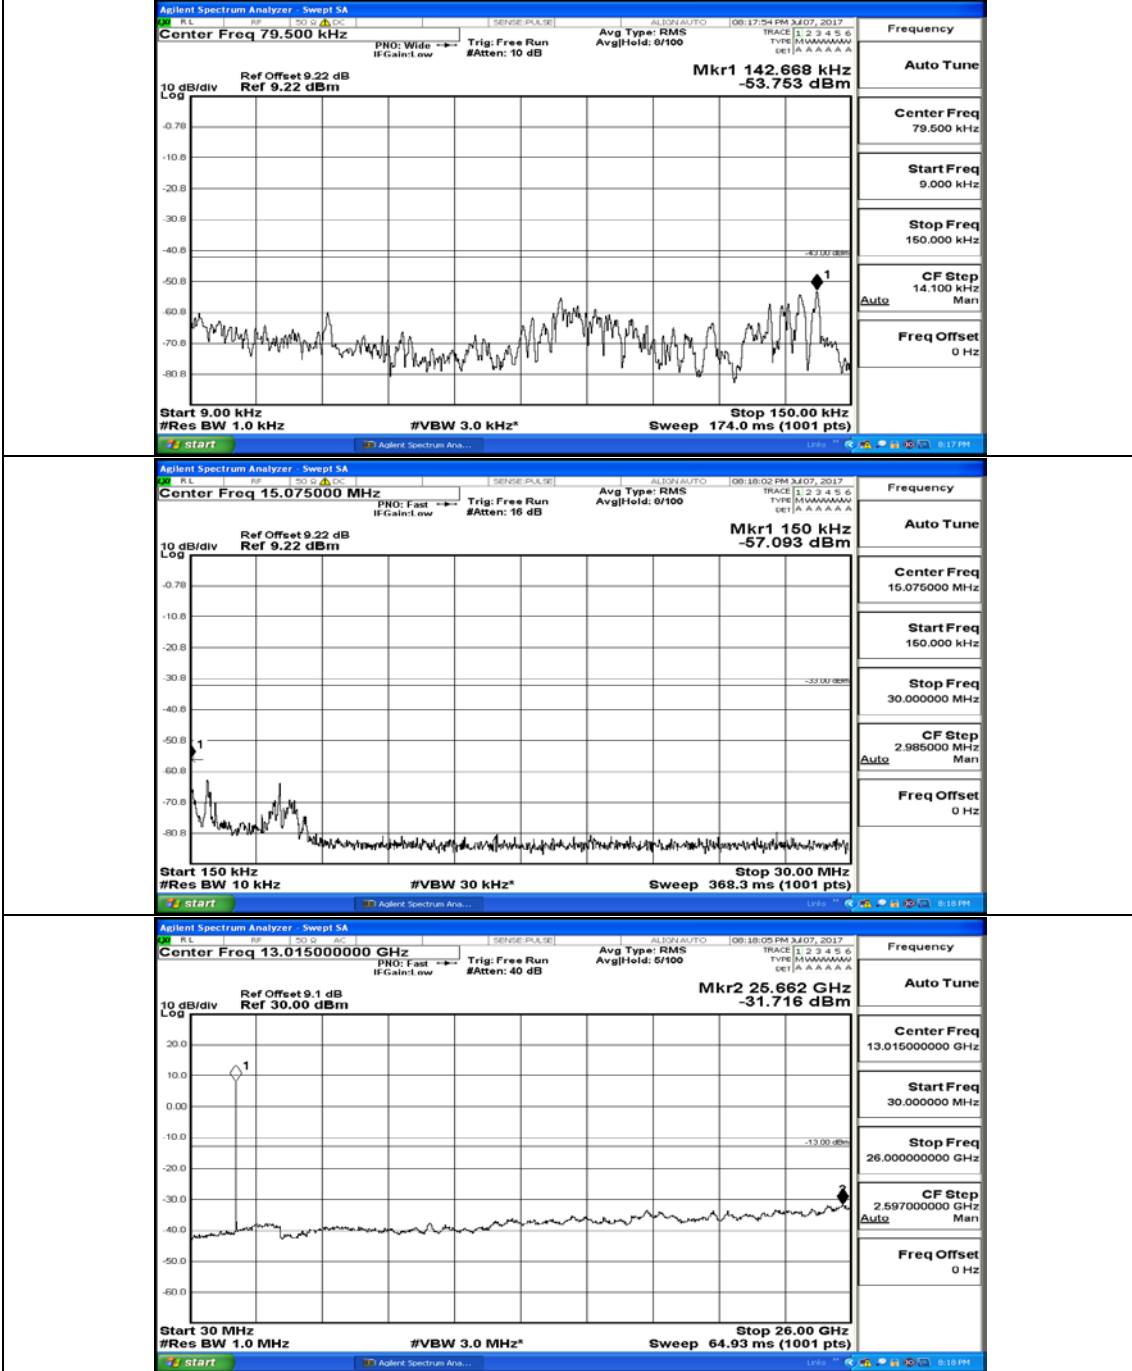

Appendix A.5: Conducted Spurious Emission

Test Graphs

Channel Bandwidth: 1.4 MHz

(Channel Bandwidth: 1.4 MHz)_MCH_QPSK_1RB#0

(Channel Bandwidth: 1.4 MHz)_HCH_QPSK_1RB#0

(Channel Bandwidth: 1.4 MHz)_LCH_16QAM_1RB#0

(Channel Bandwidth: 1.4 MHz)_MCH_16QAM_1RB#0

(Channel Bandwidth: 1.4 MHz)_HCH_16QAM_1RB#0

Channel Bandwidth: 3 MHz

(Channel Bandwidth: 3 MHz)_LCH_QPSK_1RB#0

(Channel Bandwidth: 3 MHz)_MCH_QPSK_1RB#0

(Channel Bandwidth: 3 MHz)_HCH_QPSK_1RB#0

(Channel Bandwidth: 3 MHz)_LCH_16QAM_1RB#0

(Channel Bandwidth: 3 MHz)_MCH_16QAM_1RB#0

(Channel Bandwidth: 3 MHz)_HCH_16QAM_1RB#0

Channel Bandwidth: 5 MHz

(Channel Bandwidth: 5 MHz)_LCH_QPSK_1RB#0

(Channel Bandwidth: 5 MHz)_MCH_QPSK_1RB#0

(Channel Bandwidth: 5 MHz)_HCH_QPSK_1RB#0

(Channel Bandwidth: 5 MHz)_LCH_16QAM_1RB#0

(Channel Bandwidth: 5 MHz)_MCH_16QAM_1RB#0

(Channel Bandwidth: 5 MHz)_HCH_16QAM_1RB#0