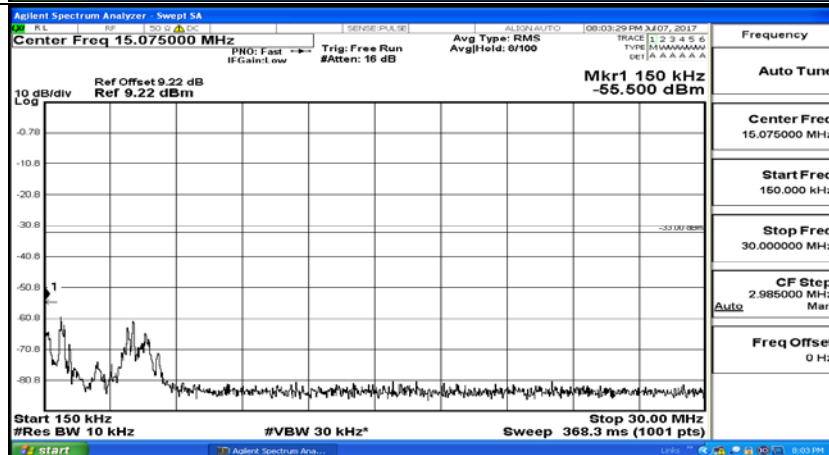

Appendix A.5: Conducted Spurious Emission

Test Graphs

Channel Bandwidth: 1.4 MHz

(Channel Bandwidth: 1.4 MHz)_MCH_QPSK_1RB#0

(Channel Bandwidth: 1.4 MHz)_HCH_QPSK_1RB#0

(Channel Bandwidth: 1.4 MHz)_LCH_16QAM_1RB#0

(Channel Bandwidth: 1.4 MHz)_MCH_16QAM_1RB#0

(Channel Bandwidth: 1.4 MHz)_HCH_16QAM_1RB#0

Channel Bandwidth: 3 MHz

(Channel Bandwidth: 3 MHz)_LCH_QPSK_1RB#0

(Channel Bandwidth: 3 MHz)_MCH_QPSK_1RB#0

(Channel Bandwidth: 3 MHz)_HCH_QPSK_1RB#0