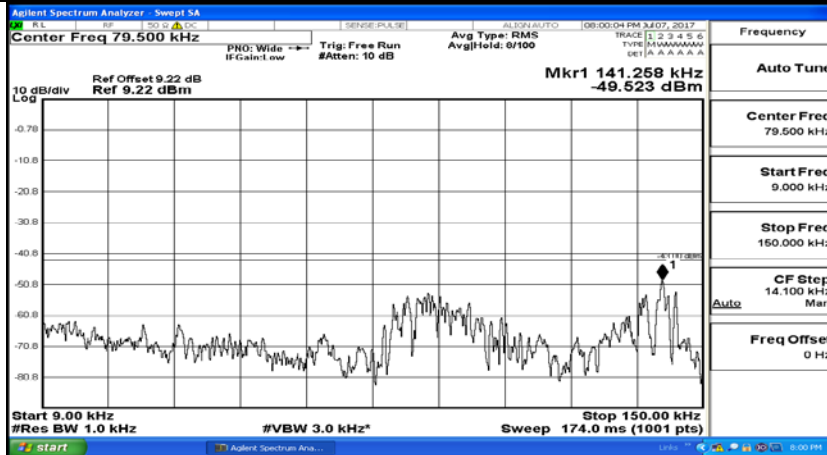

Appendix A.5: Conducted Spurious Emission

Test Graphs

Channel Bandwidth: 1.4 MHz

(Channel Bandwidth: 1.4 MHz)_MCH_QPSK_1RB#0

(Channel Bandwidth: 1.4 MHz)_HCH_QPSK_1RB#0

(Channel Bandwidth: 1.4 MHz)_LCH_16QAM_1RB#0

(Channel Bandwidth: 1.4 MHz)_MCH_16QAM_1RB#0

(Channel Bandwidth: 1.4 MHz)_HCH_16QAM_1RB#0

Channel Bandwidth: 3 MHz

(Channel Bandwidth: 3 MHz)_LCH_QPSK_1RB#0

(Channel Bandwidth: 3 MHz)_MCH_QPSK_1RB#0

(Channel Bandwidth: 3 MHz)_HCH_QPSK_1RB#0