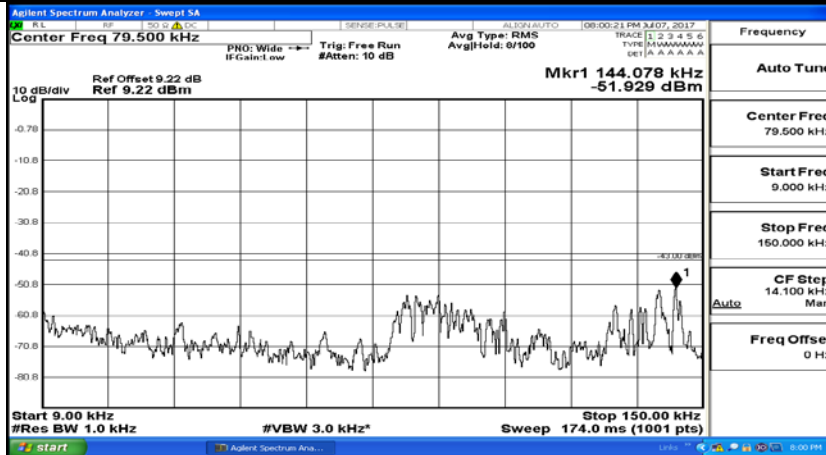

Appendix A.5: Conducted Spurious Emission

Test Graphs

Channel Bandwidth: 1.4 MHz

(Channel Bandwidth: 1.4 MHz)_MCH_QPSK_1RB#0

(Channel Bandwidth: 1.4 MHz)_HCH_QPSK_1RB#0

(Channel Bandwidth: 1.4 MHz)_LCH_16QAM_1RB#0

(Channel Bandwidth: 1.4 MHz)_MCH_16QAM_1RB#0

(Channel Bandwidth: 1.4 MHz)_HCH_16QAM_1RB#0

Channel Bandwidth: 3 MHz

(Channel Bandwidth: 3 MHz)_LCH_QPSK_1RB#0

(Channel Bandwidth: 3 MHz)_MCH_QPSK_1RB#0

(Channel Bandwidth: 3 MHz)_HCH_QPSK_1RB#0