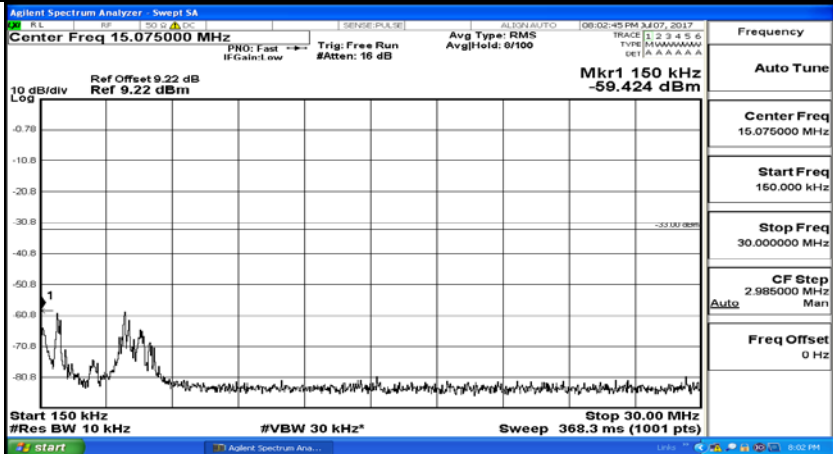

Appendix A.5: Conducted Spurious Emission

Test Graphs

Channel Bandwidth: 1.4 MHz

(Channel Bandwidth: 1.4 MHz)_MCH_QPSK_1RB#0

(Channel Bandwidth: 1.4 MHz)_HCH_QPSK_1RB#0

(Channel Bandwidth: 1.4 MHz)_LCH_16QAM_1RB#0

(Channel Bandwidth: 1.4 MHz)_MCH_16QAM_1RB#0

(Channel Bandwidth: 1.4 MHz)_HCH_16QAM_1RB#0

Channel Bandwidth: 3 MHz

(Channel Bandwidth: 3 MHz)_LCH_QPSK_1RB#0

(Channel Bandwidth: 3 MHz)_MCH_QPSK_1RB#0

(Channel Bandwidth: 3 MHz)_HCH_QPSK_1RB#0