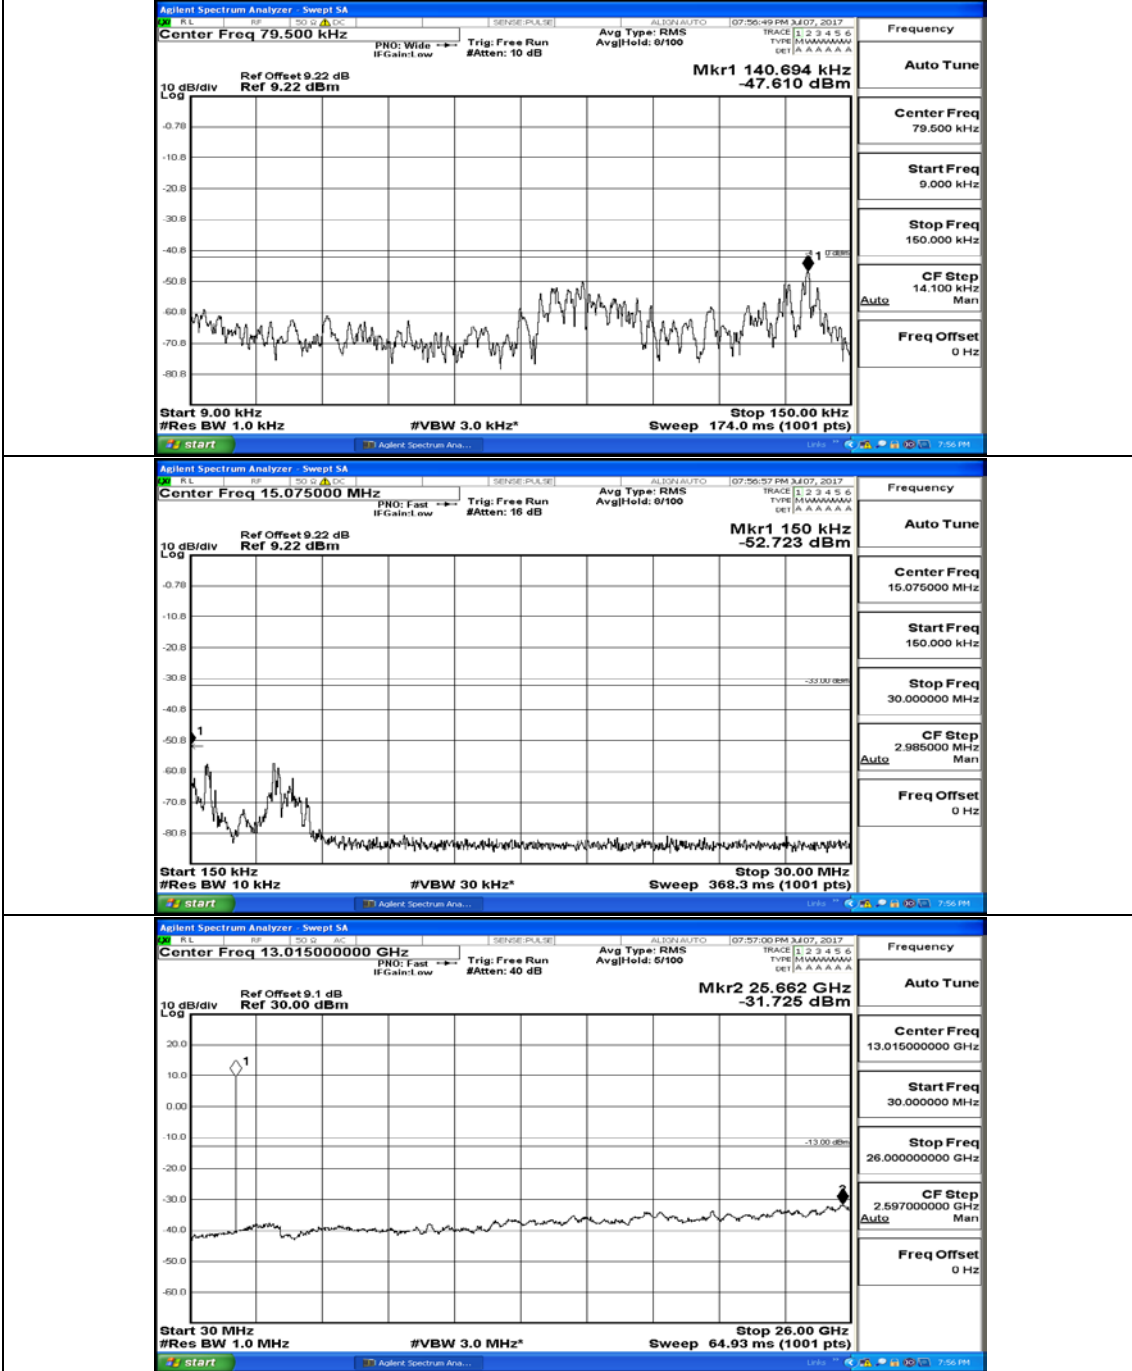

Appendix A.5: Conducted Spurious Emission

Test Graphs

Channel Bandwidth: 1.4 MHz

(Channel Bandwidth: 1.4 MHz)_MCH_QPSK_1RB#0

(Channel Bandwidth: 1.4 MHz)_HCH_QPSK_1RB#0

(Channel Bandwidth: 1.4 MHz)_LCH_16QAM_1RB#0

(Channel Bandwidth: 1.4 MHz)_MCH_16QAM_1RB#0

(Channel Bandwidth: 1.4 MHz)_HCH_16QAM_1RB#0

Channel Bandwidth: 3 MHz

(Channel Bandwidth: 3 MHz)_LCH_QPSK_1RB#0

(Channel Bandwidth: 3 MHz)_MCH_QPSK_1RB#0

(Channel Bandwidth: 3 MHz)_HCH_QPSK_1RB#0

(Channel Bandwidth: 3 MHz)_LCH_16QAM_1RB#0

(Channel Bandwidth: 3 MHz)_MCH_16QAM_1RB#0

(Channel Bandwidth: 3 MHz)_HCH_16QAM_1RB#0

Channel Bandwidth: 5 MHz

(Channel Bandwidth: 5 MHz)_LCH_QPSK_1RB#0

(Channel Bandwidth: 5 MHz)_MCH_QPSK_1RB#0