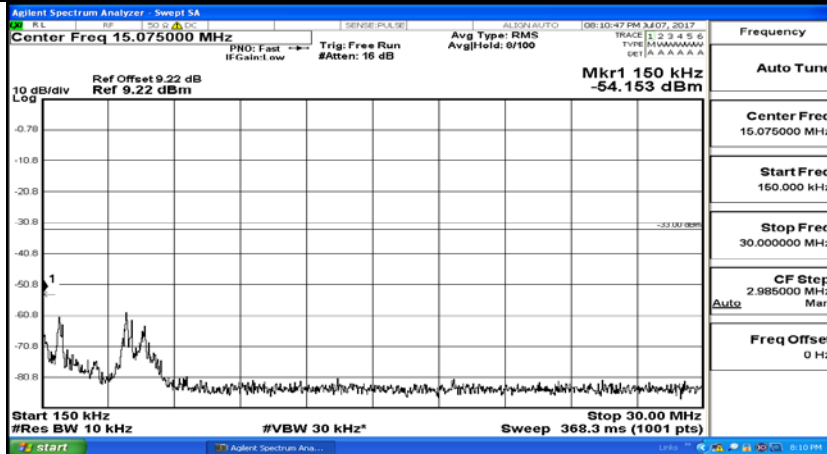

(Channel Bandwidth: 1.4 MHz)_MCH_16QAM_1RB#0

(Channel Bandwidth: 1.4 MHz)_HCH_16QAM_1RB#0

Channel Bandwidth: 3 MHz

(Channel Bandwidth: 3 MHz)_LCH_QPSK_1RB#0

(Channel Bandwidth: 3 MHz)_MCH_QPSK_1RB#0

(Channel Bandwidth: 3 MHz)_HCH_QPSK_1RB#0