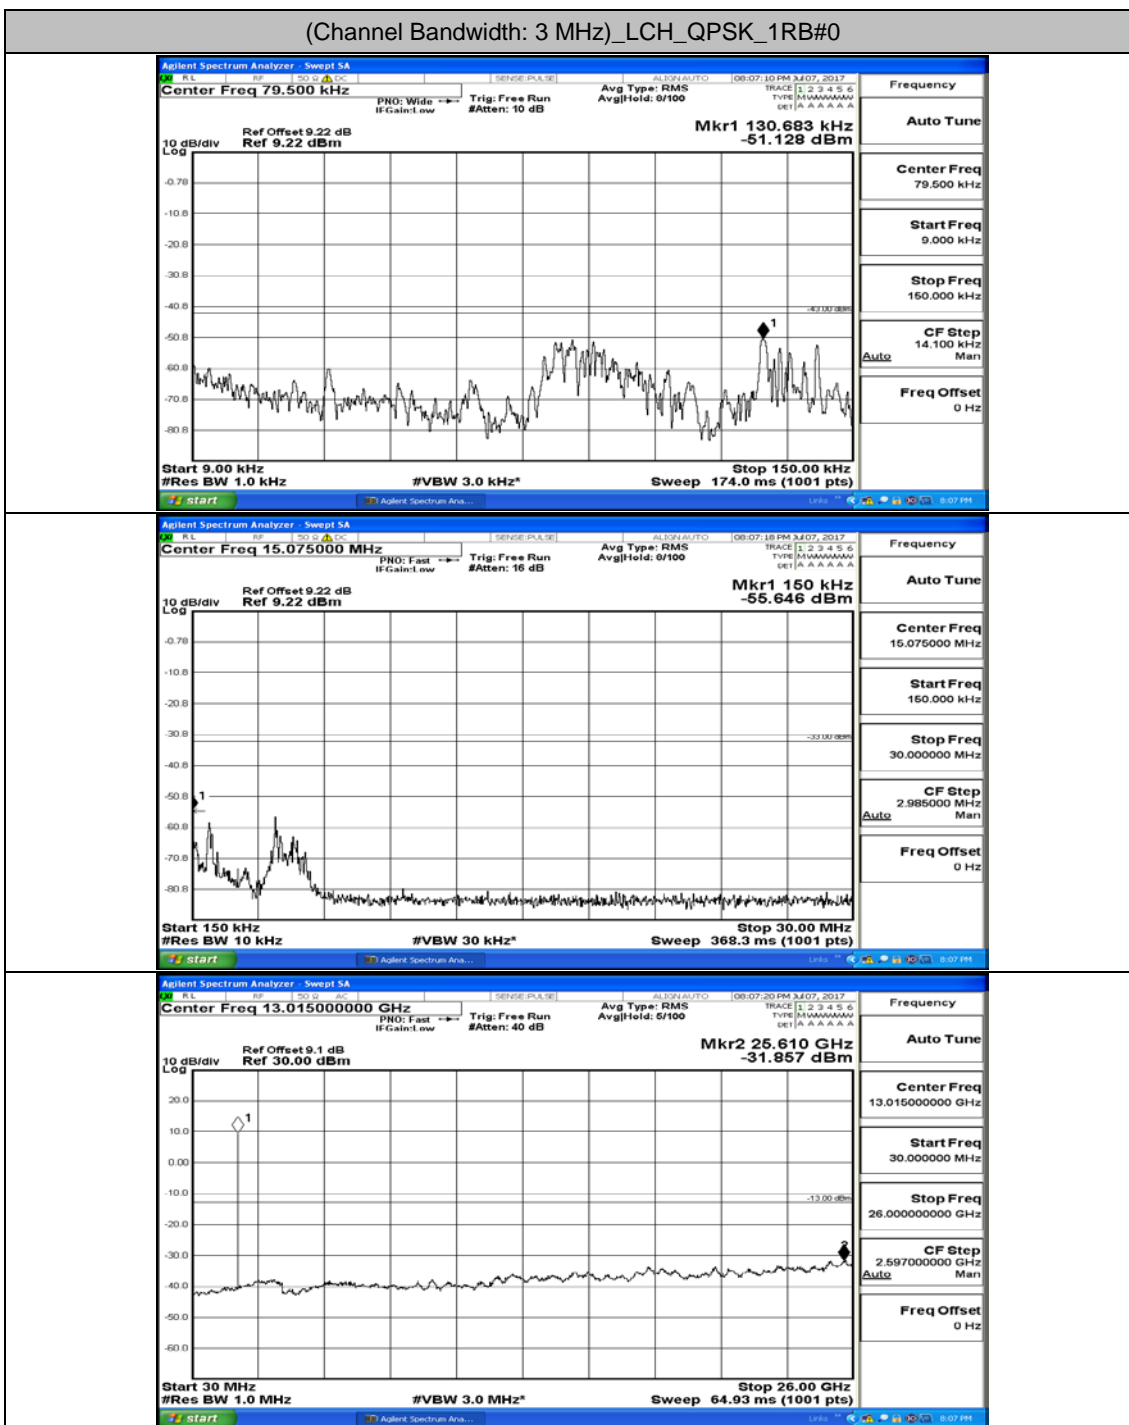

Appendix A.5: Conducted Spurious Emission

Test Graphs

Channel Bandwidth: 1.4 MHz

(Channel Bandwidth: 1.4 MHz)_MCH_QPSK_1RB#0

(Channel Bandwidth: 1.4 MHz)_HCH_QPSK_1RB#0

(Channel Bandwidth: 1.4 MHz)_LCH_16QAM_1RB#0

(Channel Bandwidth: 1.4 MHz)_MCH_16QAM_1RB#0

(Channel Bandwidth: 1.4 MHz)_HCH_16QAM_1RB#0

Channel Bandwidth: 3 MHz

(Channel Bandwidth: 3 MHz)_LCH_QPSK_1RB#0

(Channel Bandwidth: 3 MHz)_MCH_QPSK_1RB#0

(Channel Bandwidth: 3 MHz)_HCH_QPSK_1RB#0

(Channel Bandwidth: 3 MHz)_LCH_16QAM_1RB#0

(Channel Bandwidth: 3 MHz)_MCH_16QAM_1RB#0

(Channel Bandwidth: 3 MHz)_HCH_16QAM_1RB#0

Channel Bandwidth: 5 MHz

(Channel Bandwidth: 5 MHz)_LCH_QPSK_1RB#0

(Channel Bandwidth: 5 MHz)_MCH_QPSK_1RB#0