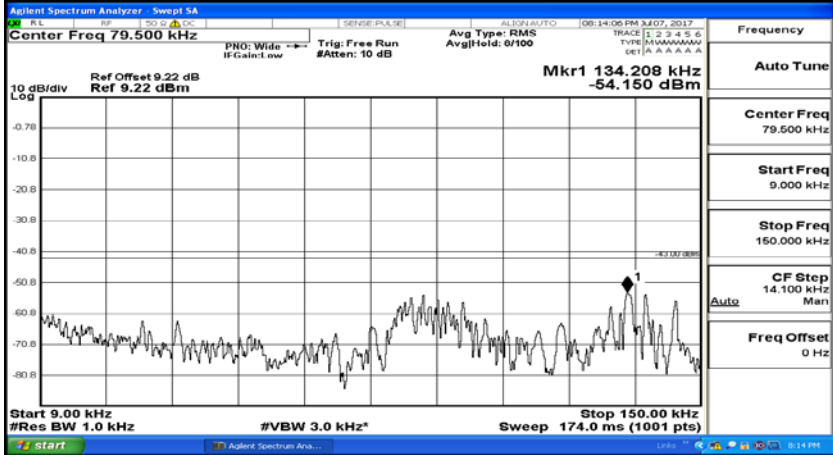

(Channel Bandwidth: 1.4 MHz)_MCH_16QAM_1RB#0

(Channel Bandwidth: 1.4 MHz)_HCH_16QAM_1RB#0

Channel Bandwidth: 3 MHz

(Channel Bandwidth: 3 MHz)_LCH_QPSK_1RB#0

(Channel Bandwidth: 3 MHz)_MCH_QPSK_1RB#0

(Channel Bandwidth: 3 MHz)_HCH_QPSK_1RB#0