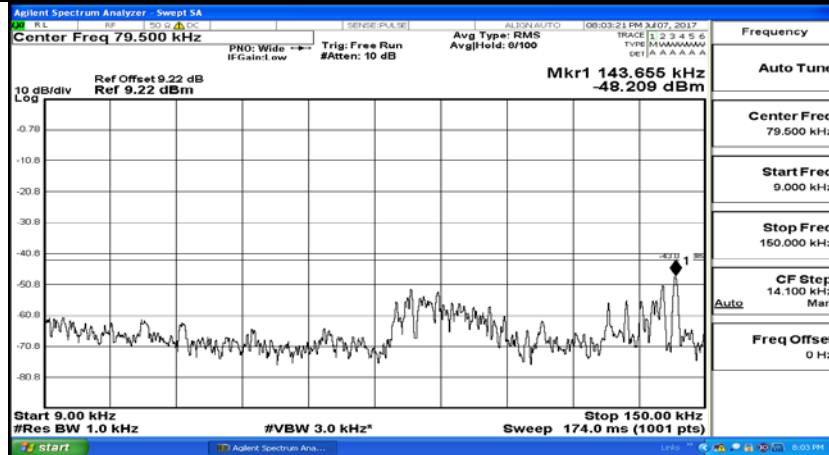

Appendix A.5: Conducted Spurious Emission

Test Graphs

Channel Bandwidth: 1.4 MHz

(Channel Bandwidth: 1.4 MHz)_MCH_QPSK_1RB#0

(Channel Bandwidth: 1.4 MHz)_HCH_QPSK_1RB#0

(Channel Bandwidth: 1.4 MHz)_LCH_16QAM_1RB#0

(Channel Bandwidth: 1.4 MHz)_MCH_16QAM_1RB#0

(Channel Bandwidth: 1.4 MHz)_HCH_16QAM_1RB#0

Channel Bandwidth: 3 MHz

(Channel Bandwidth: 3 MHz)_LCH_QPSK_1RB#0

(Channel Bandwidth: 3 MHz)_MCH_QPSK_1RB#0

(Channel Bandwidth: 3 MHz)_HCH_QPSK_1RB#0