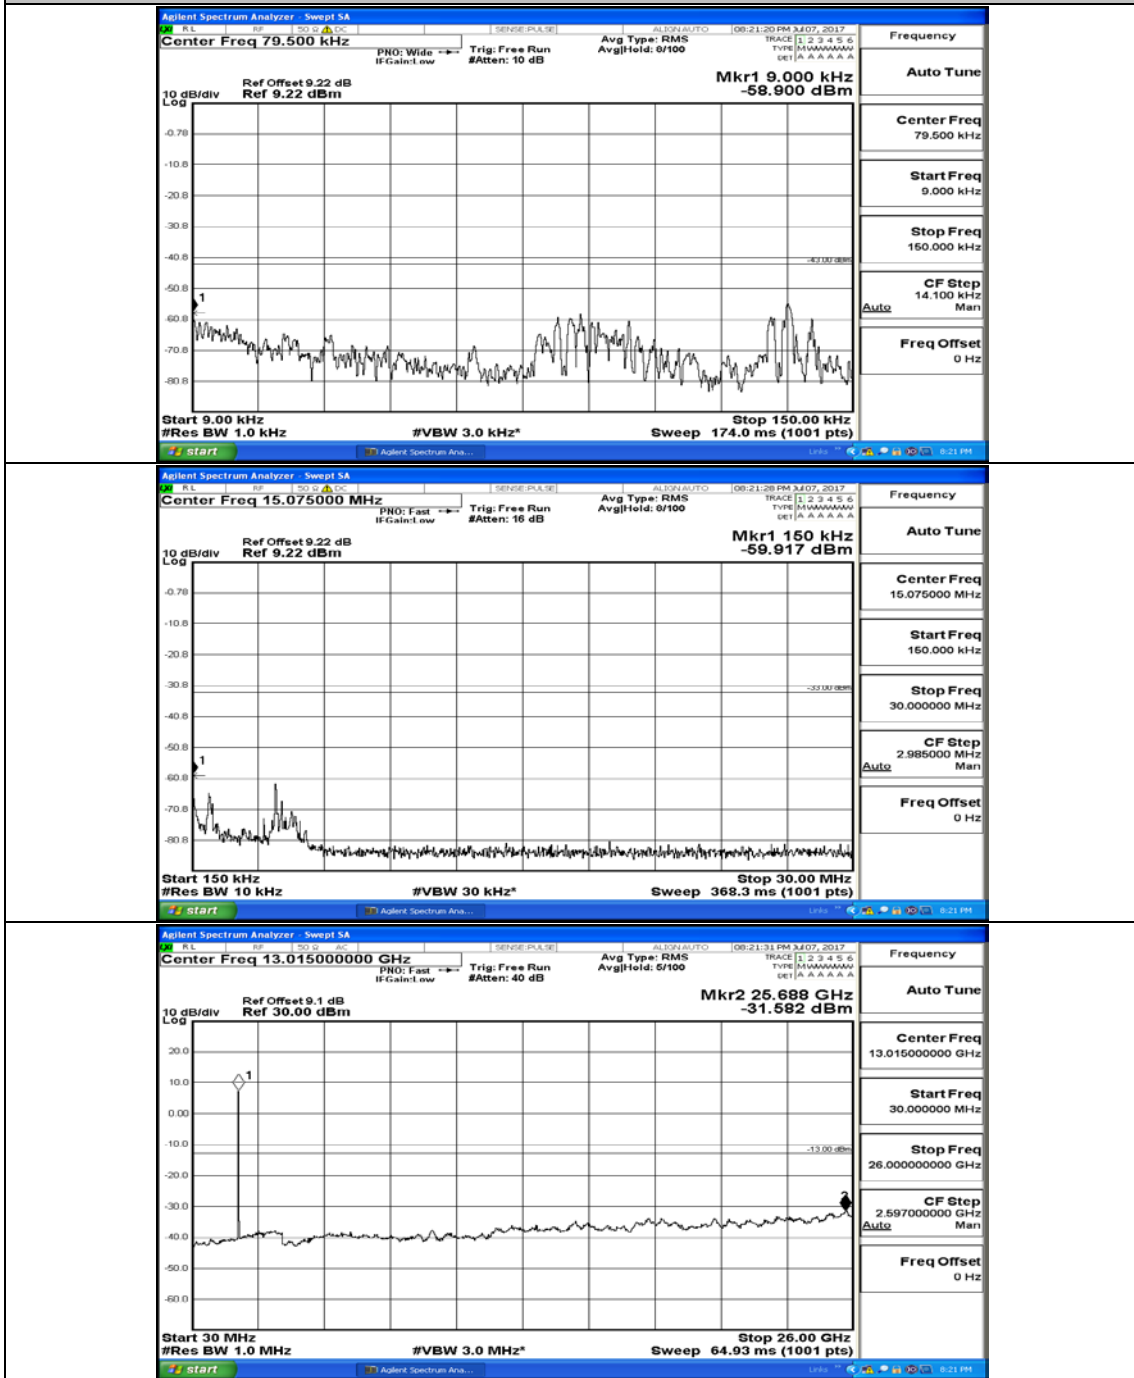

Appendix A.5: Conducted Spurious Emission

Test Graphs

Channel Bandwidth: 1.4 MHz

(Channel Bandwidth: 1.4 MHz)_MCH_QPSK_1RB#0

(Channel Bandwidth: 1.4 MHz)_HCH_QPSK_1RB#0

(Channel Bandwidth: 1.4 MHz)_LCH_16QAM_1RB#0

(Channel Bandwidth: 1.4 MHz)_MCH_16QAM_1RB#0

(Channel Bandwidth: 1.4 MHz)_HCH_16QAM_1RB#0

Channel Bandwidth: 3 MHz

(Channel Bandwidth: 3 MHz)_LCH_QPSK_1RB#0

(Channel Bandwidth: 3 MHz)_MCH_QPSK_1RB#0

(Channel Bandwidth: 3 MHz)_HCH_QPSK_1RB#0

(Channel Bandwidth: 3 MHz)_LCH_16QAM_1RB#0

(Channel Bandwidth: 3 MHz)_MCH_16QAM_1RB#0

(Channel Bandwidth: 3 MHz)_HCH_16QAM_1RB#0

Channel Bandwidth: 5 MHz

(Channel Bandwidth: 5 MHz)_LCH_QPSK_1RB#0

(Channel Bandwidth: 5 MHz)_MCH_QPSK_1RB#0

(Channel Bandwidth: 5 MHz)_HCH_QPSK_1RB#0

(Channel Bandwidth: 5 MHz)_LCH_16QAM_1RB#0

(Channel Bandwidth: 5 MHz)_MCH_16QAM_1RB#0

(Channel Bandwidth: 5 MHz)_HCH_16QAM_1RB#0