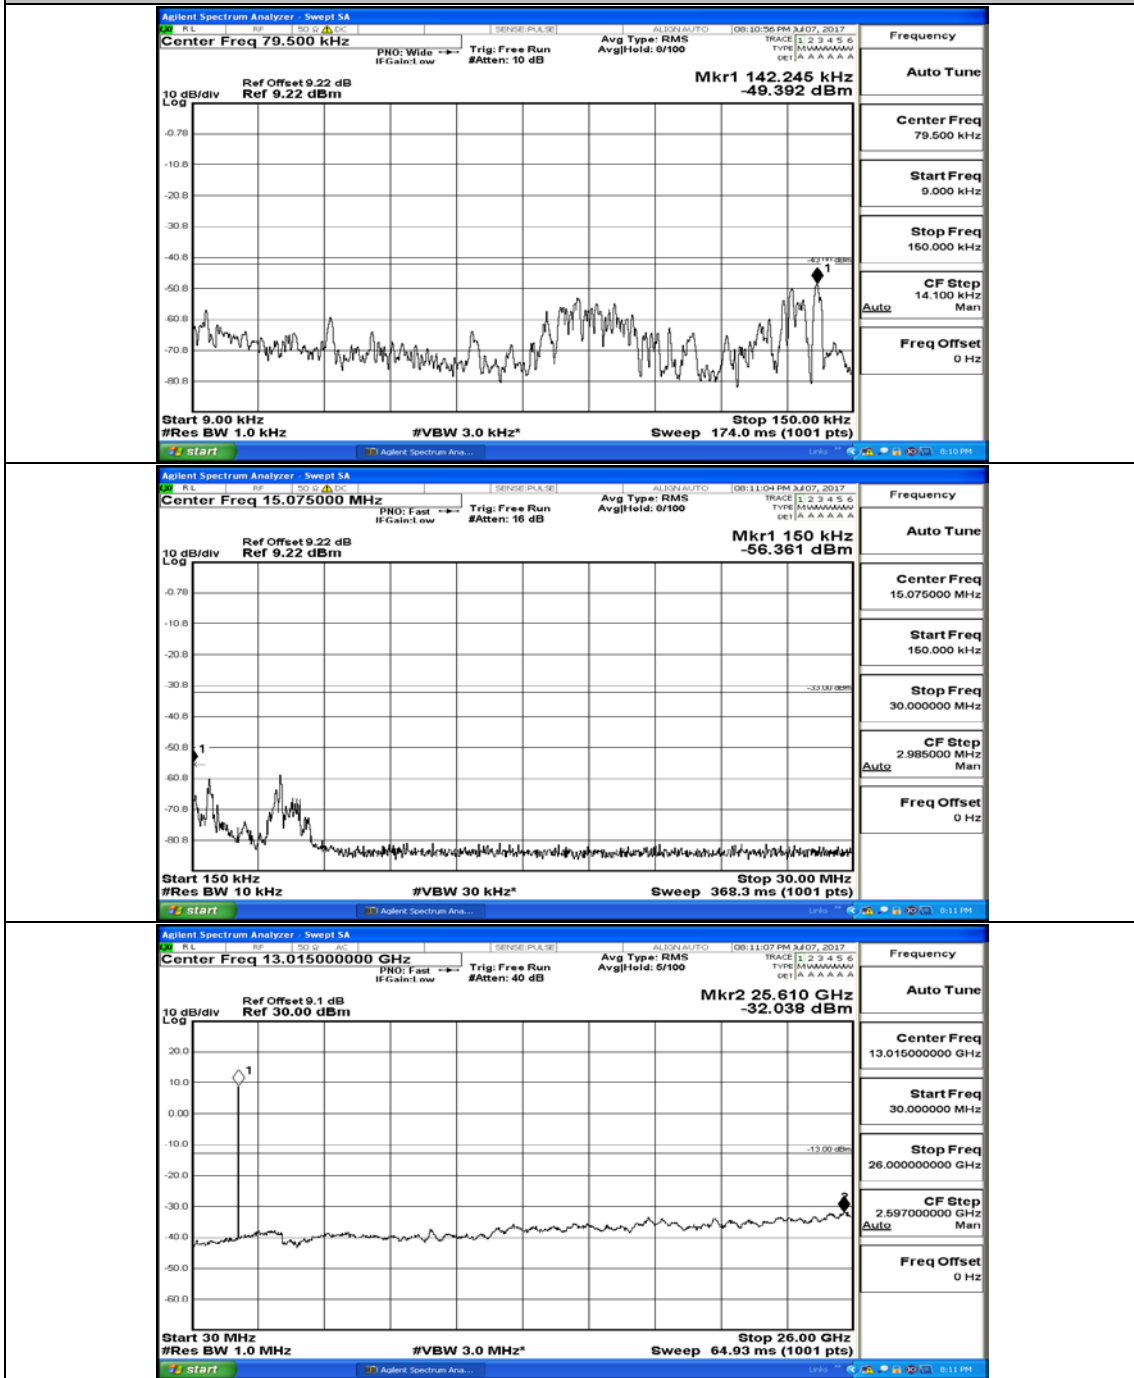

Appendix A.5: Conducted Spurious Emission

Test Graphs

Channel Bandwidth: 1.4 MHz

(Channel Bandwidth: 1.4 MHz)_MCH_QPSK_1RB#0

(Channel Bandwidth: 1.4 MHz)_HCH_QPSK_1RB#0

(Channel Bandwidth: 1.4 MHz)_LCH_16QAM_1RB#0

(Channel Bandwidth: 1.4 MHz)_MCH_16QAM_1RB#0

(Channel Bandwidth: 1.4 MHz)_HCH_16QAM_1RB#0

Channel Bandwidth: 3 MHz

(Channel Bandwidth: 3 MHz)_LCH_QPSK_1RB#0

(Channel Bandwidth: 3 MHz)_MCH_QPSK_1RB#0

(Channel Bandwidth: 3 MHz)_HCH_QPSK_1RB#0

(Channel Bandwidth: 3 MHz)_LCH_16QAM_1RB#0

(Channel Bandwidth: 3 MHz)_MCH_16QAM_1RB#0

(Channel Bandwidth: 3 MHz)_HCH_16QAM_1RB#0

Channel Bandwidth: 5 MHz

(Channel Bandwidth: 5 MHz)_LCH_QPSK_1RB#0

(Channel Bandwidth: 5 MHz)_MCH_QPSK_1RB#0