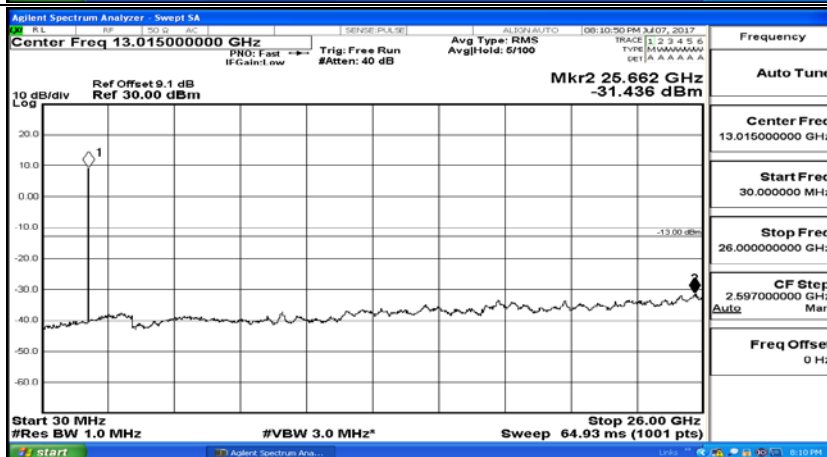

(Channel Bandwidth: 1.4 MHz)_MCH_16QAM_1RB#0

(Channel Bandwidth: 1.4 MHz)_HCH_16QAM_1RB#0

Channel Bandwidth: 3 MHz

(Channel Bandwidth: 3 MHz)_LCH_QPSK_1RB#0

(Channel Bandwidth: 3 MHz)_MCH_QPSK_1RB#0

(Channel Bandwidth: 3 MHz)_HCH_QPSK_1RB#0