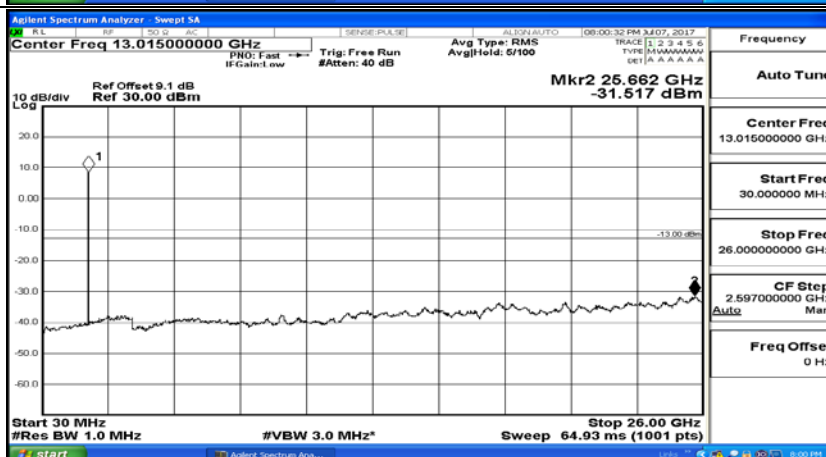

Appendix A.5: Conducted Spurious Emission

Test Graphs

Channel Bandwidth: 1.4 MHz

(Channel Bandwidth: 1.4 MHz)_MCH_QPSK_1RB#0

(Channel Bandwidth: 1.4 MHz)_HCH_QPSK_1RB#0

(Channel Bandwidth: 1.4 MHz)_LCH_16QAM_1RB#0

(Channel Bandwidth: 1.4 MHz)_MCH_16QAM_1RB#0

(Channel Bandwidth: 1.4 MHz)_HCH_16QAM_1RB#0

Channel Bandwidth: 3 MHz

(Channel Bandwidth: 3 MHz)_LCH_QPSK_1RB#0

(Channel Bandwidth: 3 MHz)_MCH_QPSK_1RB#0

(Channel Bandwidth: 3 MHz)_HCH_QPSK_1RB#0