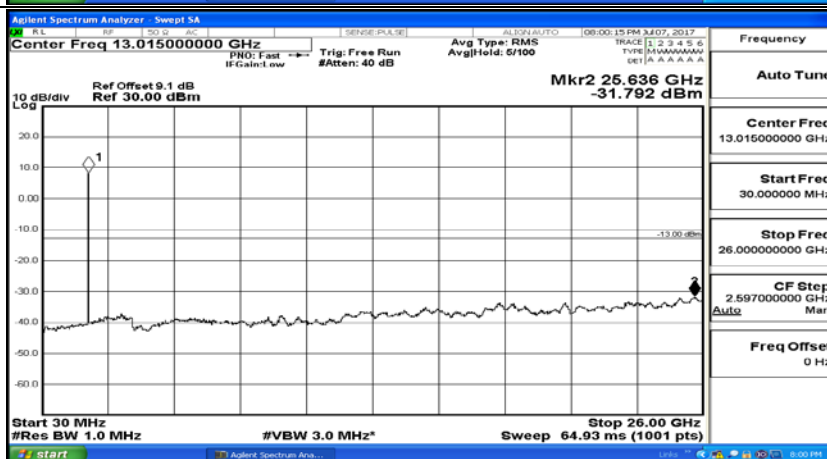

Appendix A.5: Conducted Spurious Emission

Test Graphs

Channel Bandwidth: 1.4 MHz

(Channel Bandwidth: 1.4 MHz)_MCH_QPSK_1RB#0

(Channel Bandwidth: 1.4 MHz)_HCH_QPSK_1RB#0

(Channel Bandwidth: 1.4 MHz)_LCH_16QAM_1RB#0

(Channel Bandwidth: 1.4 MHz)_MCH_16QAM_1RB#0

(Channel Bandwidth: 1.4 MHz)_HCH_16QAM_1RB#0

Channel Bandwidth: 3 MHz

(Channel Bandwidth: 3 MHz)_LCH_QPSK_1RB#0

(Channel Bandwidth: 3 MHz)_MCH_QPSK_1RB#0

(Channel Bandwidth: 3 MHz)_HCH_QPSK_1RB#0