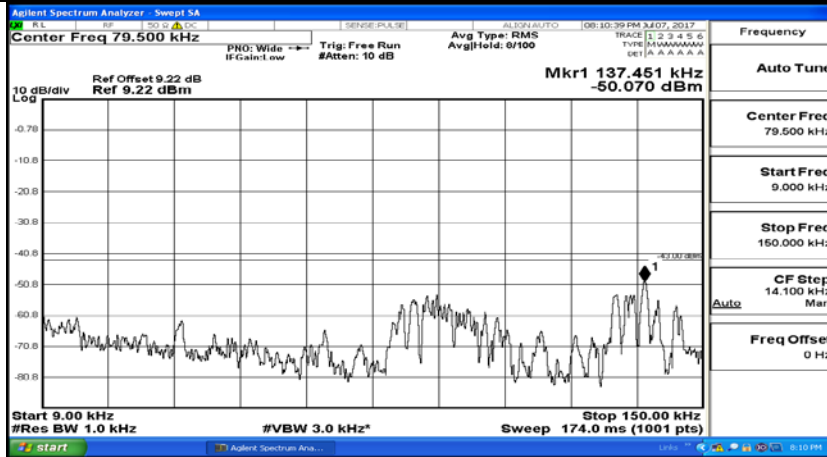

(Channel Bandwidth: 1.4 MHz)_MCH_16QAM_1RB#0

(Channel Bandwidth: 1.4 MHz)_HCH_16QAM_1RB#0

Channel Bandwidth: 3 MHz

(Channel Bandwidth: 3 MHz)_LCH_QPSK_1RB#0

(Channel Bandwidth: 3 MHz)_MCH_QPSK_1RB#0

(Channel Bandwidth: 3 MHz)_HCH_QPSK_1RB#0