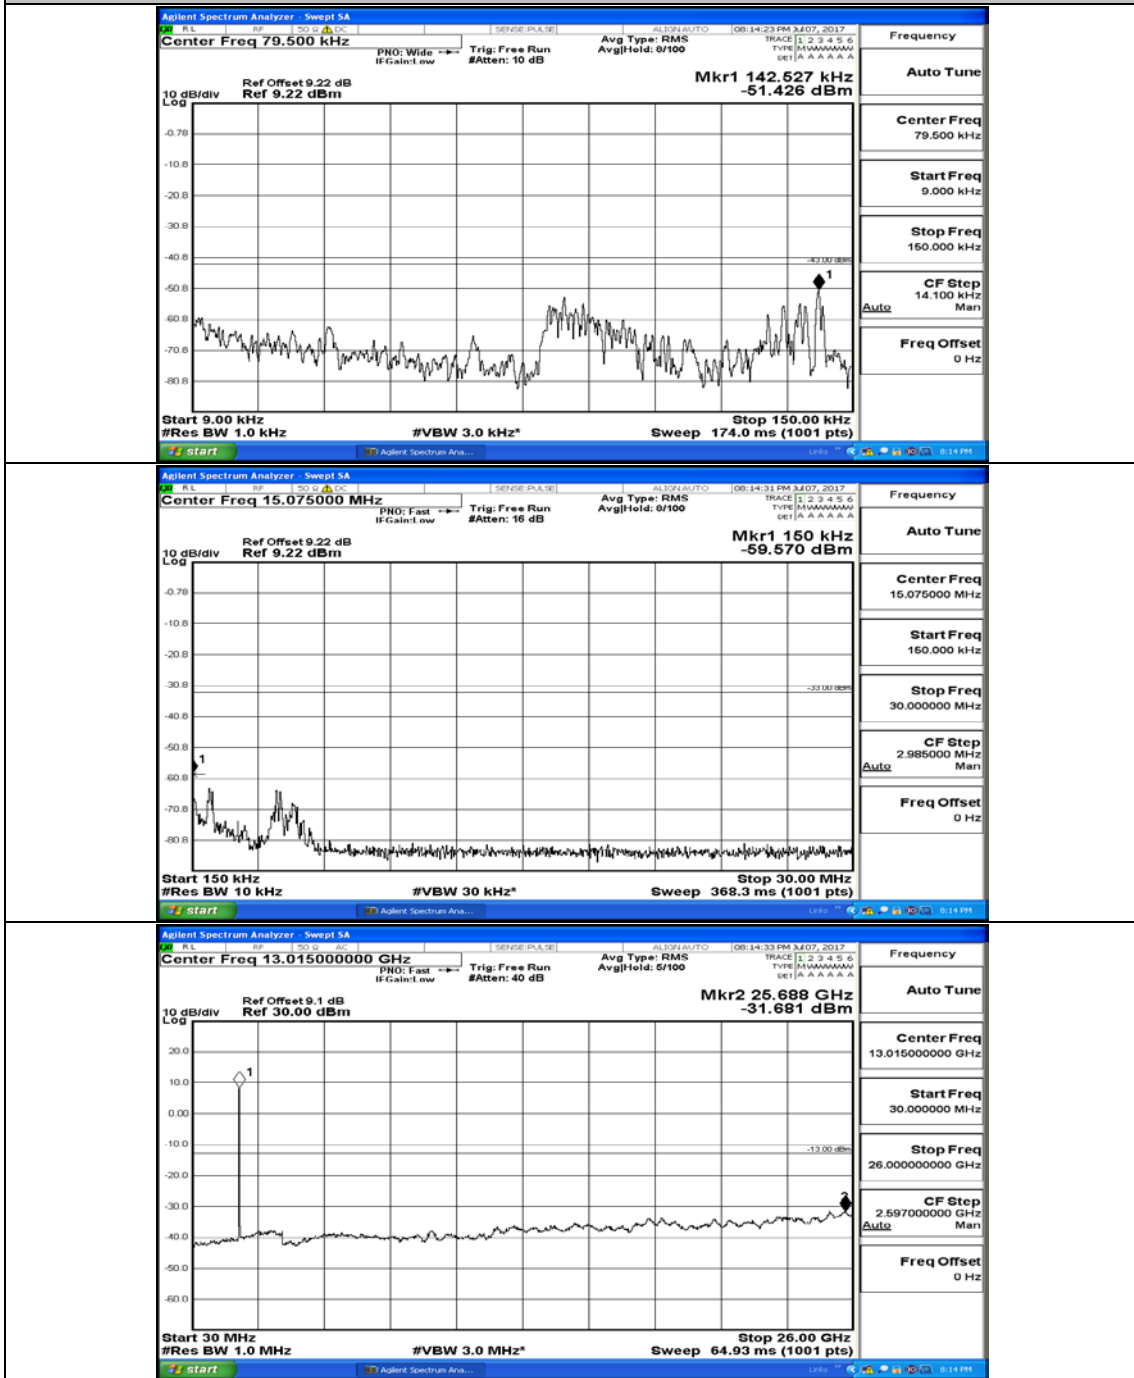

Appendix A.5: Conducted Spurious Emission

Test Graphs

Channel Bandwidth: 1.4 MHz

(Channel Bandwidth: 1.4 MHz)_MCH_QPSK_1RB#0

(Channel Bandwidth: 1.4 MHz)_HCH_QPSK_1RB#0

(Channel Bandwidth: 1.4 MHz)_LCH_16QAM_1RB#0

(Channel Bandwidth: 1.4 MHz)_MCH_16QAM_1RB#0

(Channel Bandwidth: 1.4 MHz)_HCH_16QAM_1RB#0

Channel Bandwidth: 3 MHz

(Channel Bandwidth: 3 MHz)_LCH_QPSK_1RB#0

(Channel Bandwidth: 3 MHz)_MCH_QPSK_1RB#0

(Channel Bandwidth: 3 MHz)_HCH_QPSK_1RB#0

(Channel Bandwidth: 3 MHz)_LCH_16QAM_1RB#0

(Channel Bandwidth: 3 MHz)_MCH_16QAM_1RB#0

(Channel Bandwidth: 3 MHz)_HCH_16QAM_1RB#0

Channel Bandwidth: 5 MHz

(Channel Bandwidth: 5 MHz)_LCH_QPSK_1RB#0

(Channel Bandwidth: 5 MHz)_MCH_QPSK_1RB#0