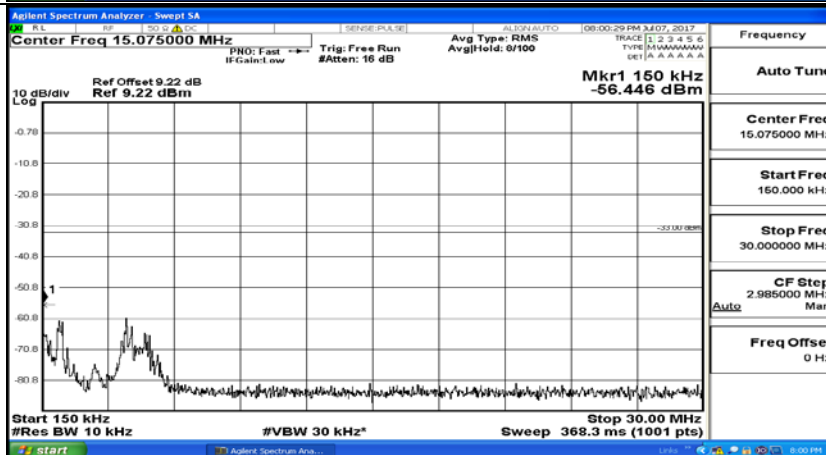

Appendix A.5: Conducted Spurious Emission

Test Graphs

Channel Bandwidth: 1.4 MHz

(Channel Bandwidth: 1.4 MHz)_MCH_QPSK_1RB#0

(Channel Bandwidth: 1.4 MHz)_HCH_QPSK_1RB#0

(Channel Bandwidth: 1.4 MHz)_LCH_16QAM_1RB#0

(Channel Bandwidth: 1.4 MHz)_MCH_16QAM_1RB#0

(Channel Bandwidth: 1.4 MHz)_HCH_16QAM_1RB#0

Channel Bandwidth: 3 MHz

(Channel Bandwidth: 3 MHz)_LCH_QPSK_1RB#0

(Channel Bandwidth: 3 MHz)_MCH_QPSK_1RB#0

(Channel Bandwidth: 3 MHz)_HCH_QPSK_1RB#0