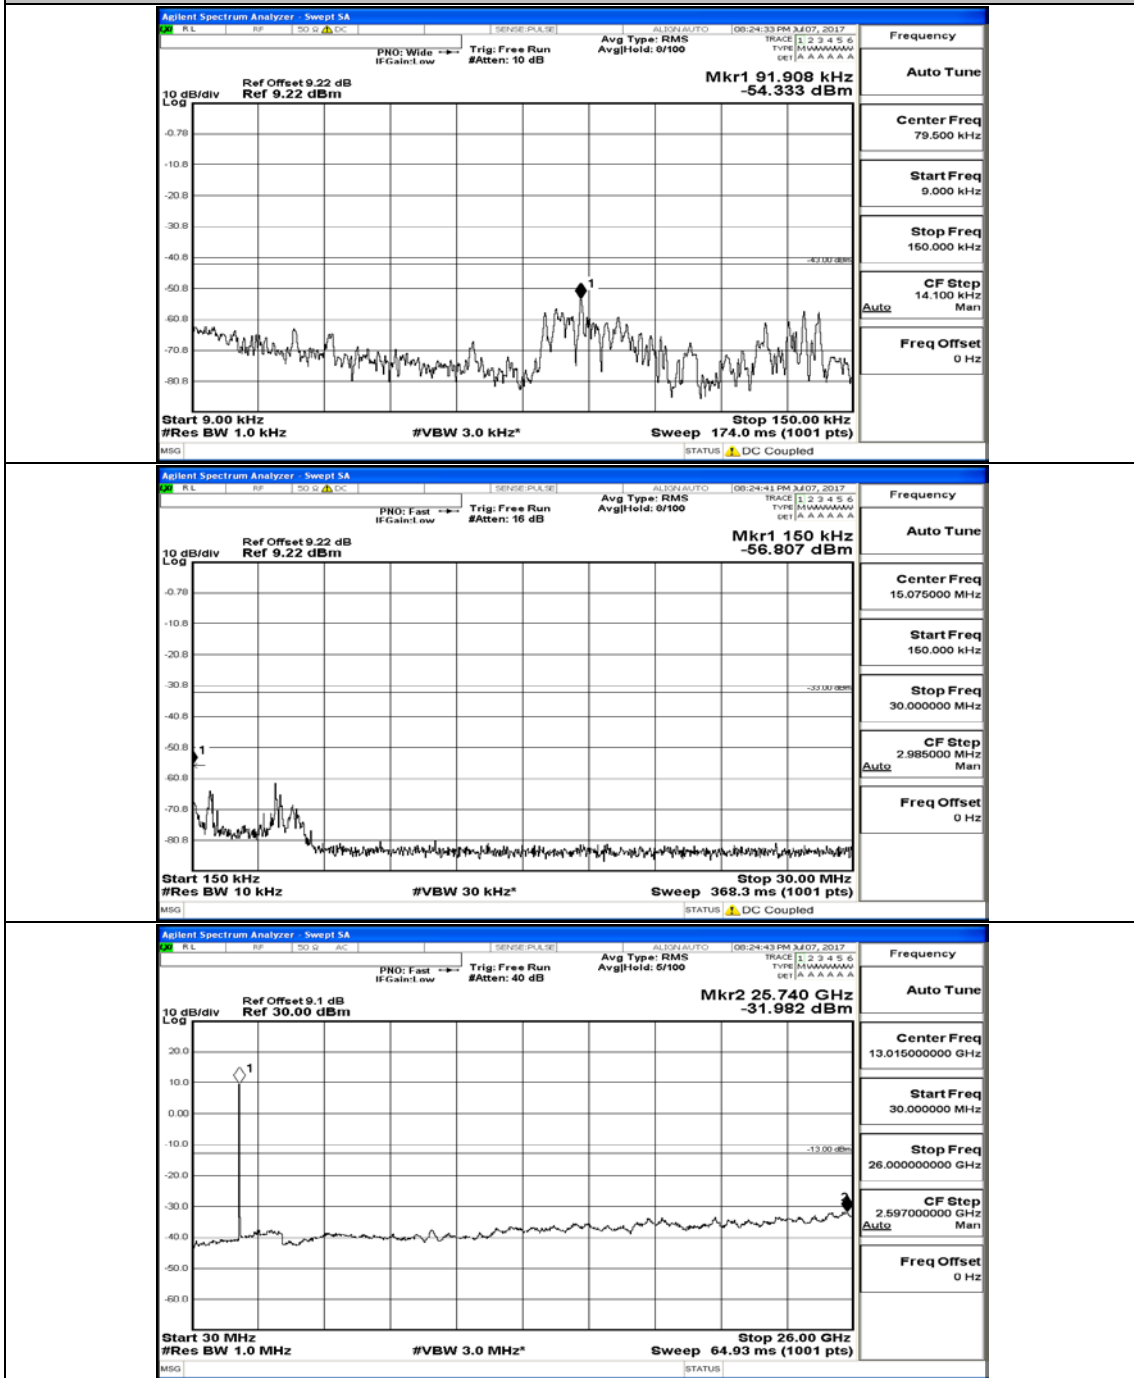

Appendix A.5: Conducted Spurious Emission

Test Graphs

Channel Bandwidth: 1.4 MHz

(Channel Bandwidth: 1.4 MHz)_MCH_QPSK_1RB#0

(Channel Bandwidth: 1.4 MHz)_HCH_QPSK_1RB#0

(Channel Bandwidth: 1.4 MHz)_LCH_16QAM_1RB#0

(Channel Bandwidth: 1.4 MHz)_MCH_16QAM_1RB#0

(Channel Bandwidth: 1.4 MHz)_HCH_16QAM_1RB#0

Channel Bandwidth: 3 MHz

(Channel Bandwidth: 3 MHz)_LCH_QPSK_1RB#0

(Channel Bandwidth: 3 MHz)_MCH_QPSK_1RB#0

(Channel Bandwidth: 3 MHz)_HCH_QPSK_1RB#0

(Channel Bandwidth: 3 MHz)_LCH_16QAM_1RB#0

(Channel Bandwidth: 3 MHz)_MCH_16QAM_1RB#0

(Channel Bandwidth: 3 MHz)_HCH_16QAM_1RB#0

Channel Bandwidth: 5 MHz

(Channel Bandwidth: 5 MHz)_LCH_QPSK_1RB#0

(Channel Bandwidth: 5 MHz)_MCH_QPSK_1RB#0

(Channel Bandwidth: 5 MHz)_HCH_QPSK_1RB#0

(Channel Bandwidth: 5 MHz)_LCH_16QAM_1RB#0

(Channel Bandwidth: 5 MHz)_MCH_16QAM_1RB#0

(Channel Bandwidth: 5 MHz)_HCH_16QAM_1RB#0