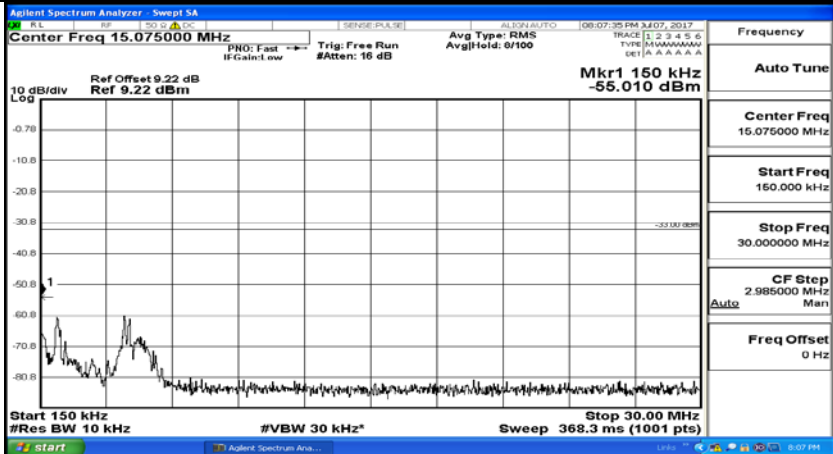

(Channel Bandwidth: 3 MHz)_LCH_16QAM_1RB#0