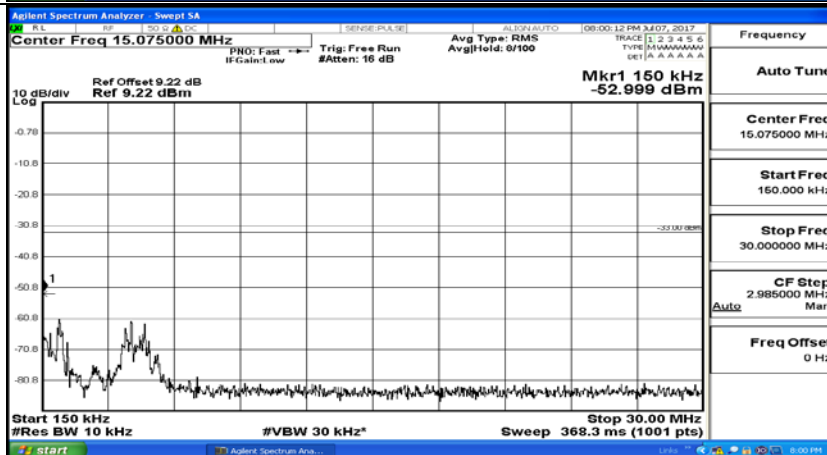

Appendix A.5: Conducted Spurious Emission

Test Graphs

Channel Bandwidth: 1.4 MHz

(Channel Bandwidth: 1.4 MHz)_MCH_QPSK_1RB#0

(Channel Bandwidth: 1.4 MHz)_HCH_QPSK_1RB#0

(Channel Bandwidth: 1.4 MHz)_LCH_16QAM_1RB#0

(Channel Bandwidth: 1.4 MHz)_MCH_16QAM_1RB#0

(Channel Bandwidth: 1.4 MHz)_HCH_16QAM_1RB#0

Channel Bandwidth: 3 MHz

(Channel Bandwidth: 3 MHz)_LCH_QPSK_1RB#0

(Channel Bandwidth: 3 MHz)_MCH_QPSK_1RB#0

(Channel Bandwidth: 3 MHz)_HCH_QPSK_1RB#0