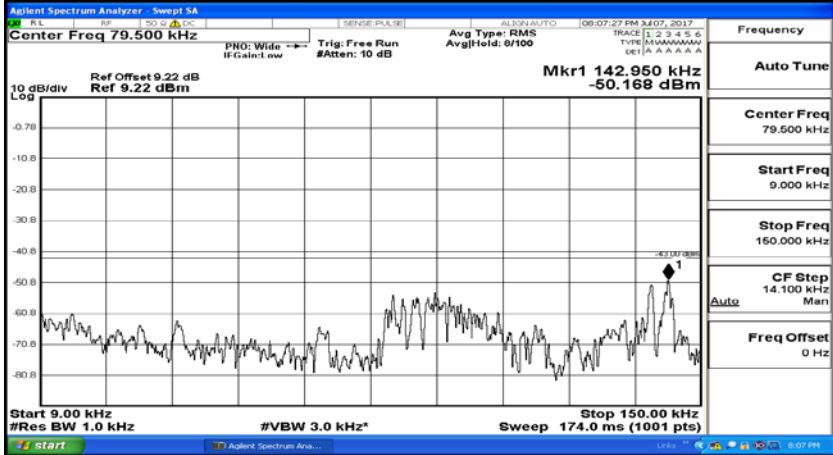

(Channel Bandwidth: 3 MHz)_LCH_16QAM_1RB#0