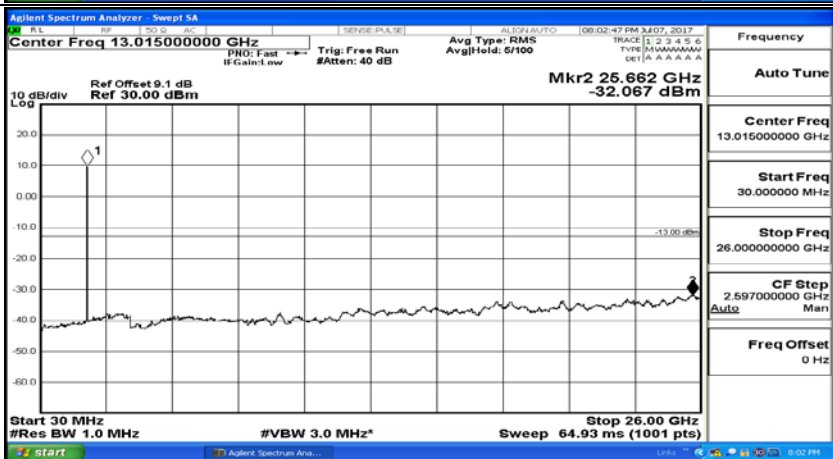

Appendix A.5: Conducted Spurious Emission

Test Graphs

Channel Bandwidth: 1.4 MHz

(Channel Bandwidth: 1.4 MHz)_MCH_QPSK_1RB#0

(Channel Bandwidth: 1.4 MHz)_HCH_QPSK_1RB#0

(Channel Bandwidth: 1.4 MHz)_LCH_16QAM_1RB#0

(Channel Bandwidth: 1.4 MHz)_MCH_16QAM_1RB#0

(Channel Bandwidth: 1.4 MHz)_HCH_16QAM_1RB#0

Channel Bandwidth: 3 MHz

(Channel Bandwidth: 3 MHz)_LCH_QPSK_1RB#0

(Channel Bandwidth: 3 MHz)_MCH_QPSK_1RB#0

(Channel Bandwidth: 3 MHz)_HCH_QPSK_1RB#0