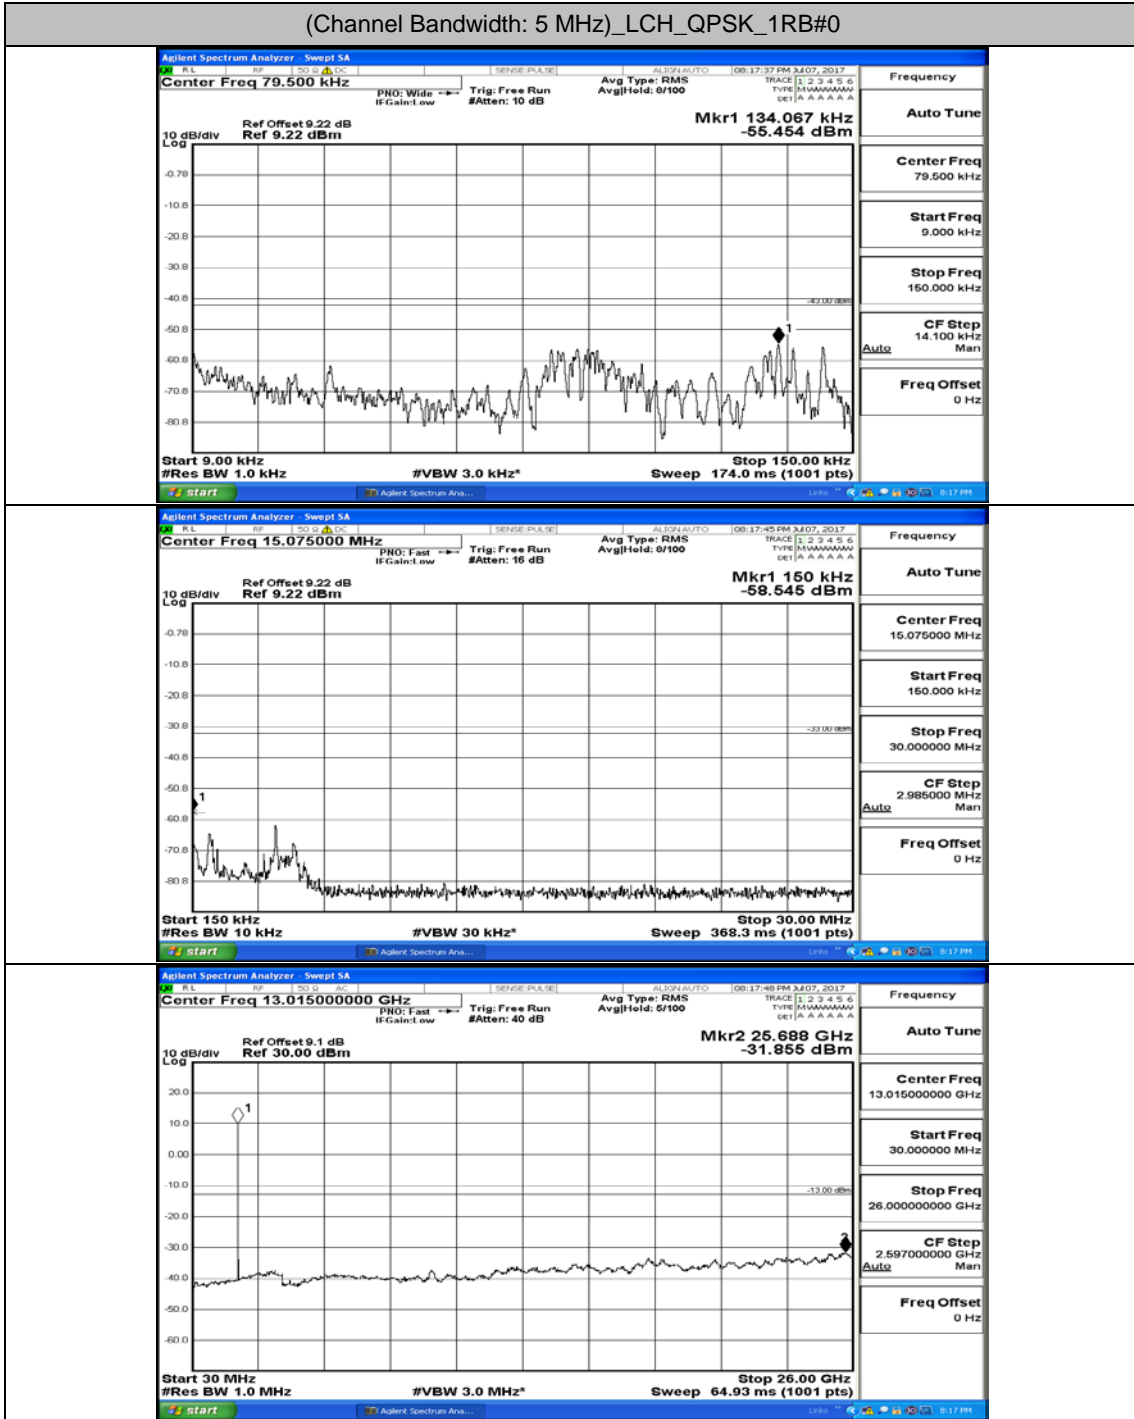

Appendix A.5: Conducted Spurious Emission

Test Graphs

Channel Bandwidth: 1.4 MHz

(Channel Bandwidth: 1.4 MHz)_MCH_QPSK_1RB#0

(Channel Bandwidth: 1.4 MHz)_HCH_QPSK_1RB#0

(Channel Bandwidth: 1.4 MHz)_LCH_16QAM_1RB#0

(Channel Bandwidth: 1.4 MHz)_MCH_16QAM_1RB#0

(Channel Bandwidth: 1.4 MHz)_HCH_16QAM_1RB#0

Channel Bandwidth: 3 MHz

(Channel Bandwidth: 3 MHz)_LCH_QPSK_1RB#0

(Channel Bandwidth: 3 MHz)_MCH_QPSK_1RB#0

(Channel Bandwidth: 3 MHz)_HCH_QPSK_1RB#0

(Channel Bandwidth: 3 MHz)_LCH_16QAM_1RB#0

(Channel Bandwidth: 3 MHz)_MCH_16QAM_1RB#0

(Channel Bandwidth: 3 MHz)_HCH_16QAM_1RB#0

Channel Bandwidth: 5 MHz

(Channel Bandwidth: 5 MHz)_LCH_QPSK_1RB#0

(Channel Bandwidth: 5 MHz)_MCH_QPSK_1RB#0

(Channel Bandwidth: 5 MHz)_HCH_QPSK_1RB#0

(Channel Bandwidth: 5 MHz)_LCH_16QAM_1RB#0

(Channel Bandwidth: 5 MHz)_MCH_16QAM_1RB#0

(Channel Bandwidth: 5 MHz)_HCH_16QAM_1RB#0