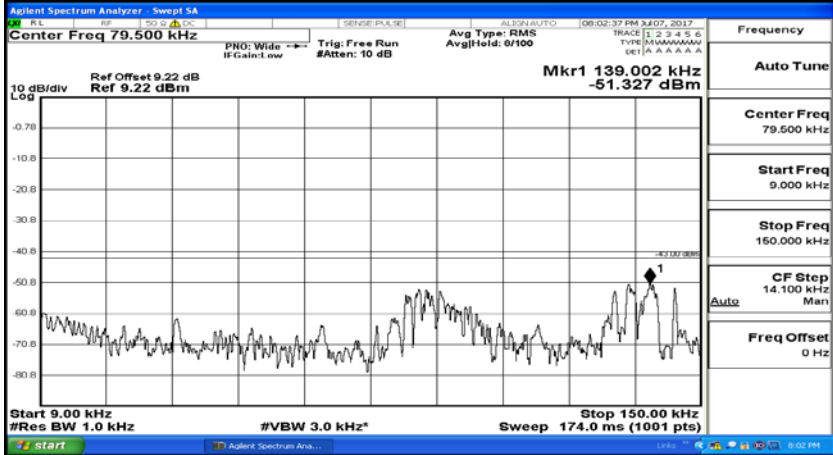

Appendix A.5: Conducted Spurious Emission

Test Graphs

Channel Bandwidth: 1.4 MHz

(Channel Bandwidth: 1.4 MHz)_MCH_QPSK_1RB#0

(Channel Bandwidth: 1.4 MHz)_HCH_QPSK_1RB#0

(Channel Bandwidth: 1.4 MHz)_LCH_16QAM_1RB#0

(Channel Bandwidth: 1.4 MHz)_MCH_16QAM_1RB#0

(Channel Bandwidth: 1.4 MHz)_HCH_16QAM_1RB#0

Channel Bandwidth: 3 MHz

(Channel Bandwidth: 3 MHz)_LCH_QPSK_1RB#0

(Channel Bandwidth: 3 MHz)_MCH_QPSK_1RB#0

(Channel Bandwidth: 3 MHz)_HCH_QPSK_1RB#0