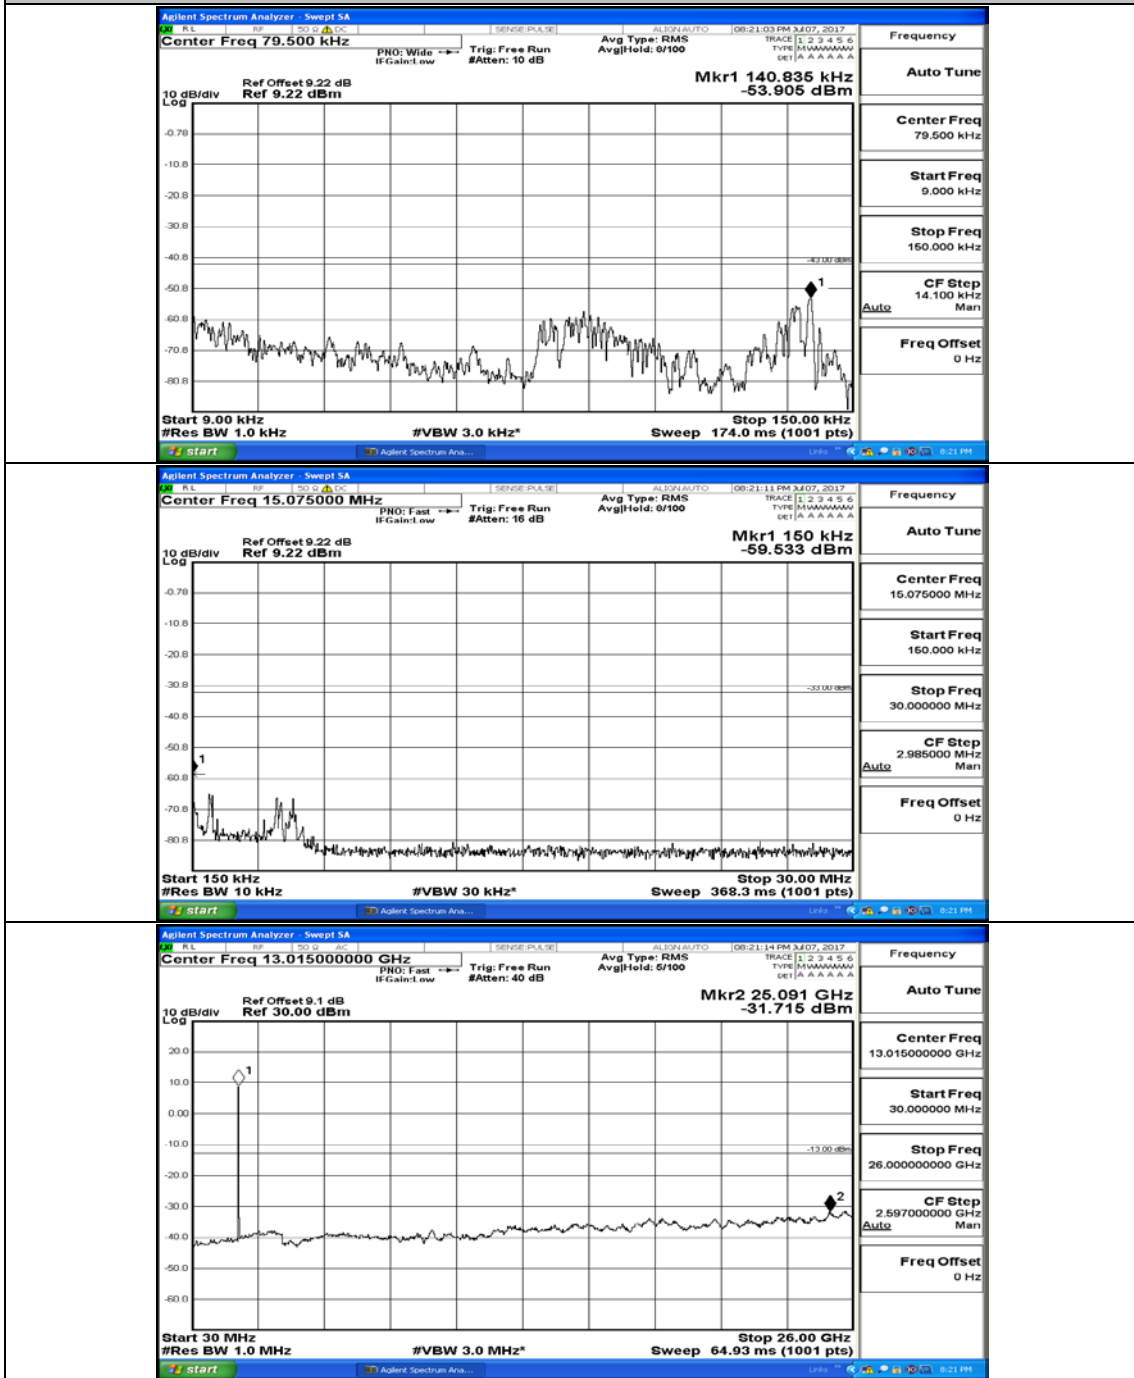

Appendix A.5: Conducted Spurious Emission

Test Graphs

Channel Bandwidth: 1.4 MHz

(Channel Bandwidth: 1.4 MHz)_MCH_QPSK_1RB#0

(Channel Bandwidth: 1.4 MHz)_HCH_QPSK_1RB#0

(Channel Bandwidth: 1.4 MHz)_LCH_16QAM_1RB#0

(Channel Bandwidth: 1.4 MHz)_MCH_16QAM_1RB#0

(Channel Bandwidth: 1.4 MHz)_HCH_16QAM_1RB#0

Channel Bandwidth: 3 MHz

(Channel Bandwidth: 3 MHz)_LCH_QPSK_1RB#0

(Channel Bandwidth: 3 MHz)_MCH_QPSK_1RB#0

(Channel Bandwidth: 3 MHz)_HCH_QPSK_1RB#0

(Channel Bandwidth: 3 MHz)_LCH_16QAM_1RB#0

(Channel Bandwidth: 3 MHz)_MCH_16QAM_1RB#0

(Channel Bandwidth: 3 MHz)_HCH_16QAM_1RB#0

Channel Bandwidth: 5 MHz

(Channel Bandwidth: 5 MHz)_LCH_QPSK_1RB#0

(Channel Bandwidth: 5 MHz)_MCH_QPSK_1RB#0

(Channel Bandwidth: 5 MHz)_HCH_QPSK_1RB#0

(Channel Bandwidth: 5 MHz)_LCH_16QAM_1RB#0

(Channel Bandwidth: 5 MHz)_MCH_16QAM_1RB#0

(Channel Bandwidth: 5 MHz)_HCH_16QAM_1RB#0