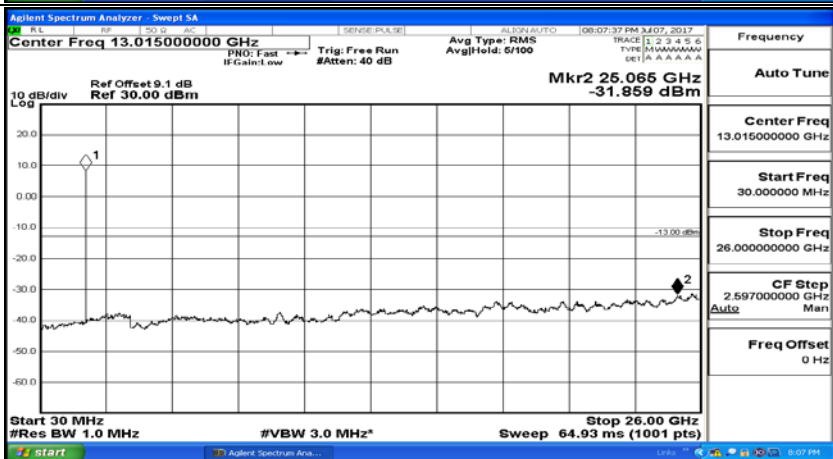

(Channel Bandwidth: 3 MHz)_LCH_16QAM_1RB#0