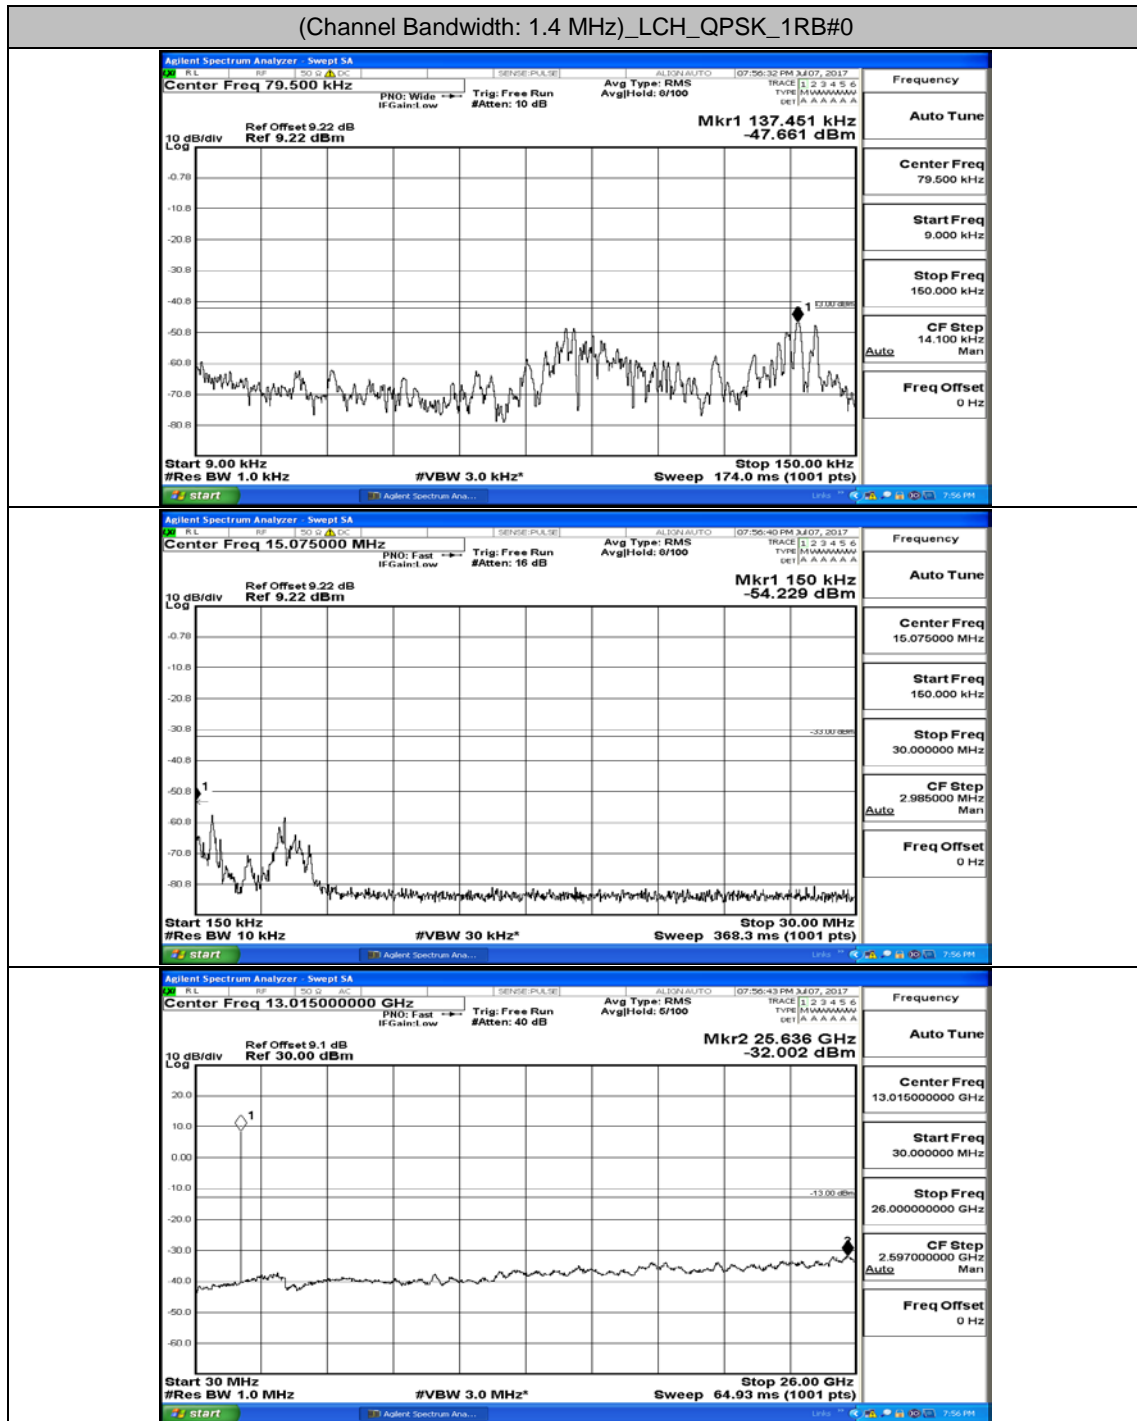

Appendix A.5: Conducted Spurious Emission

Test Graphs

Channel Bandwidth: 1.4 MHz

(Channel Bandwidth: 1.4 MHz)_MCH_QPSK_1RB#0

(Channel Bandwidth: 1.4 MHz)_HCH_QPSK_1RB#0

(Channel Bandwidth: 1.4 MHz)_LCH_16QAM_1RB#0

(Channel Bandwidth: 1.4 MHz)_MCH_16QAM_1RB#0

(Channel Bandwidth: 1.4 MHz)_HCH_16QAM_1RB#0

Channel Bandwidth: 3 MHz

(Channel Bandwidth: 3 MHz)_LCH_QPSK_1RB#0

(Channel Bandwidth: 3 MHz)_MCH_QPSK_1RB#0

(Channel Bandwidth: 3 MHz)_HCH_QPSK_1RB#0

(Channel Bandwidth: 3 MHz)_LCH_16QAM_1RB#0

(Channel Bandwidth: 3 MHz)_MCH_16QAM_1RB#0

(Channel Bandwidth: 3 MHz)_HCH_16QAM_1RB#0

Channel Bandwidth: 5 MHz

(Channel Bandwidth: 5 MHz)_LCH_QPSK_1RB#0

(Channel Bandwidth: 5 MHz)_MCH_QPSK_1RB#0