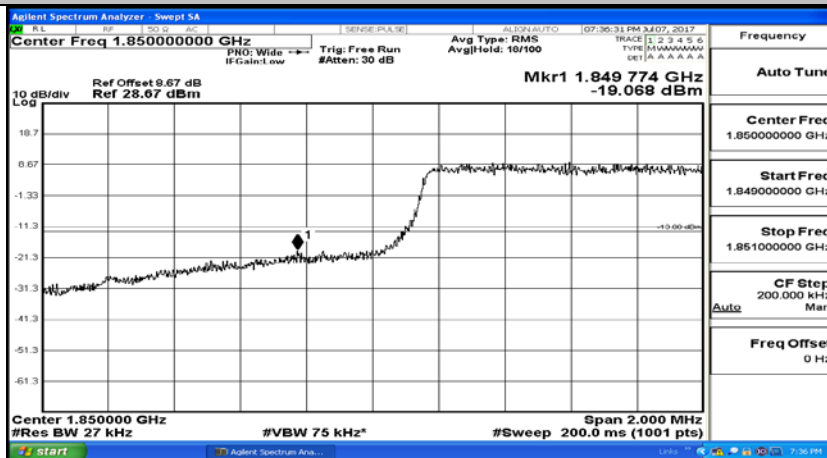

Appendix A.4: Band Edge

Test Graphs

Channel Bandwidth: 1.4 MHz

(Channel Bandwidth: 1.4 MHz)_LCH_QPSK_1RB#0

(Channel Bandwidth: 1.4 MHz)_LCH_QPSK_6RB#0

(Channel Bandwidth: 1.4 MHz)_HCH_QPSK_1RB#0

(Channel Bandwidth: 1.4 MHz)_HCH_QPSK_6RB#0

(Channel Bandwidth: 1.4 MHz)_LCH_16QAM_1RB#0

(Channel Bandwidth: 1.4 MHz)_LCH_16QAM_6RB#0

(Channel Bandwidth: 1.4 MHz)_HCH_16QAM_1RB#0

(Channel Bandwidth: 1.4 MHz)_HCH_16QAM_6RB#0

Channel Bandwidth: 3 MHz