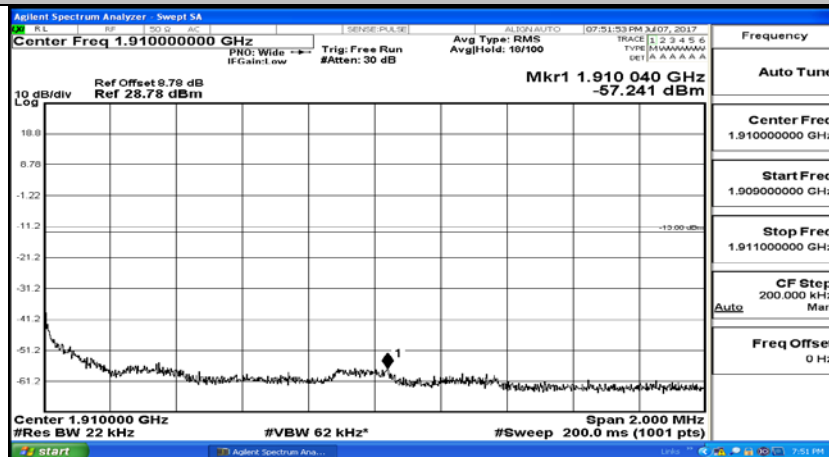

(Channel Bandwidth:15 MHz)_HCH_16QAM_1RB#0

(Channel Bandwidth:15 MHz)_HCH_16QAM_75RB#0

Channel Bandwidth: 20 MHz

(Channel Bandwidth:20 MHz)_LCH_QPSK_1RB#0

(Channel Bandwidth:20 MHz)_LCH_QPSK_100RB#0

(Channel Bandwidth:20 MHz)_HCH_QPSK_1RB#0