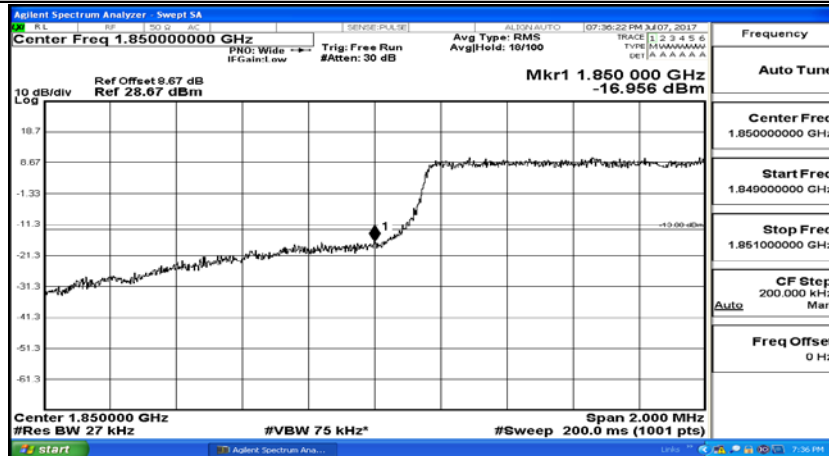

Appendix A.4: Band Edge

Test Graphs

Channel Bandwidth: 1.4 MHz

(Channel Bandwidth: 1.4 MHz)_LCH_QPSK_1RB#0

(Channel Bandwidth: 1.4 MHz)_LCH_QPSK_6RB#0

(Channel Bandwidth: 1.4 MHz)_HCH_QPSK_1RB#0

(Channel Bandwidth: 1.4 MHz)_HCH_QPSK_6RB#0

(Channel Bandwidth: 1.4 MHz)_LCH_16QAM_1RB#0

(Channel Bandwidth: 1.4 MHz)_LCH_16QAM_6RB#0

(Channel Bandwidth: 1.4 MHz)_HCH_16QAM_1RB#0

(Channel Bandwidth: 1.4 MHz)_HCH_16QAM_6RB#0

Channel Bandwidth: 3 MHz