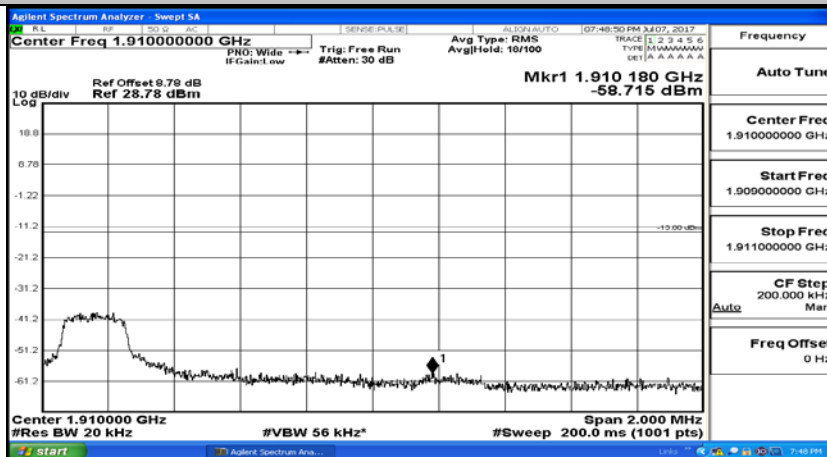

(Channel Bandwidth:15 MHz)_HCH_QPSK_1RB#0