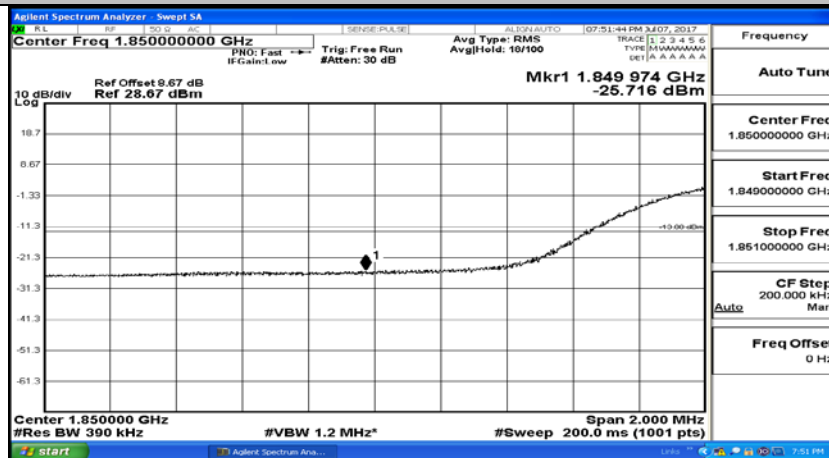

(Channel Bandwidth:20 MHz)_LCH_16QAM_100RB#0