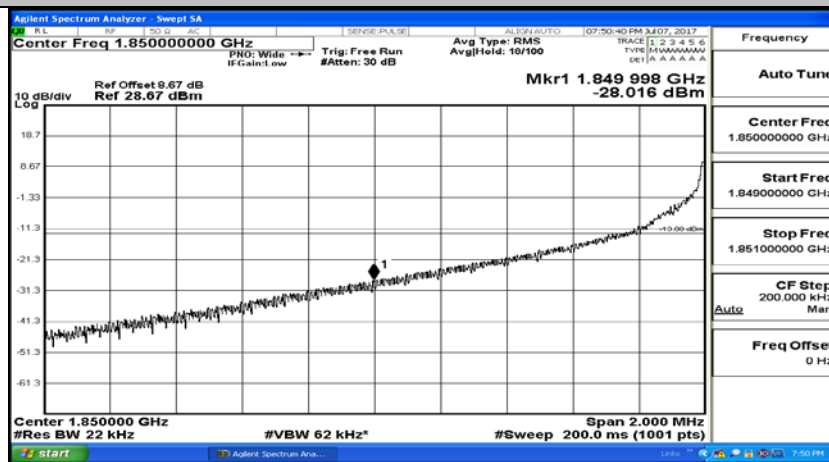

(Channel Bandwidth:20 MHz)_LCH_16QAM_1RB#0