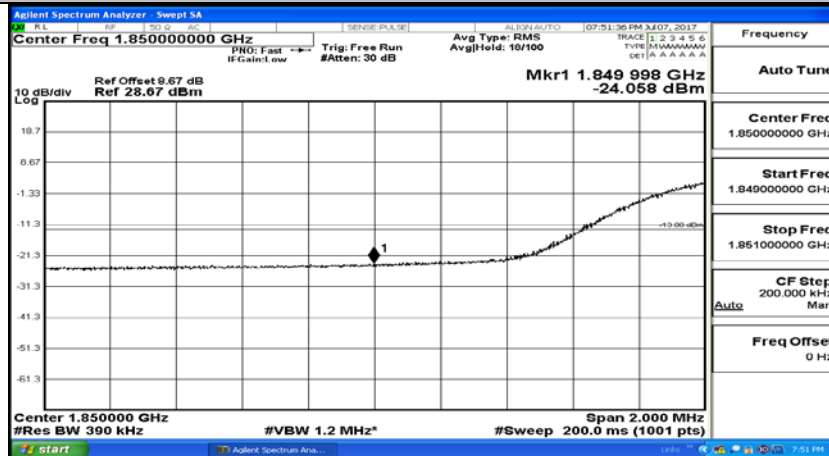

(Channel Bandwidth:15 MHz)_HCH_16QAM_1RB#0

(Channel Bandwidth:15 MHz)_HCH_16QAM_75RB#0

Channel Bandwidth: 20 MHz

(Channel Bandwidth:20 MHz)_LCH_QPSK_1RB#0

(Channel Bandwidth:20 MHz)_LCH_QPSK_100RB#0

(Channel Bandwidth:20 MHz)_HCH_QPSK_1RB#0