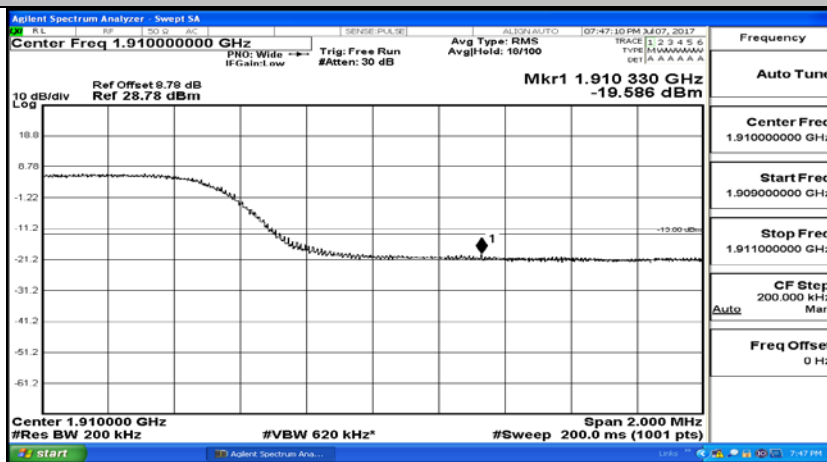

Channel Bandwidth: 10 MHz_LCH_16QAM_1RB#0

Channel Bandwidth: 10 MHz_LCH_16QAM_50RB#0

Channel Bandwidth: 10 MHz_HCH_16QAM_1RB#0

Channel Bandwidth: 10 MHz_HCH_16QAM_50RB#0

Channel Bandwidth: 15 MHz

(Channel Bandwidth:15 MHz)_LCH_QPSK_1RB#0