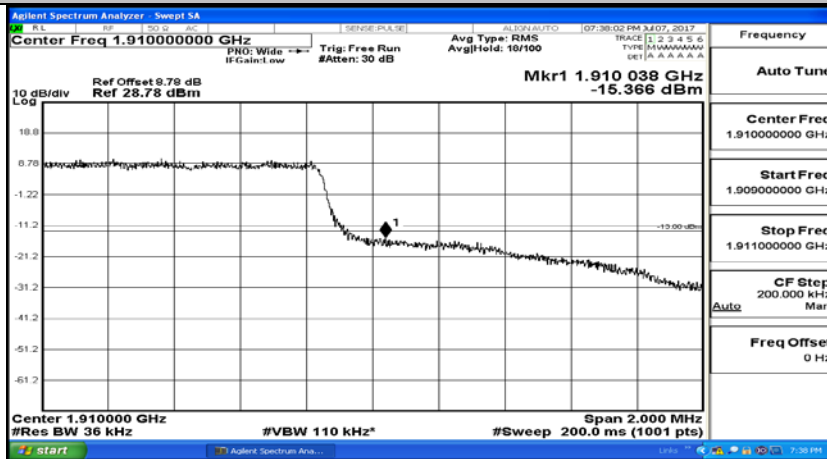

Appendix A.4: Band Edge

Test Graphs

Channel Bandwidth: 1.4 MHz

(Channel Bandwidth: 1.4 MHz)_LCH_QPSK_1RB#0

(Channel Bandwidth: 1.4 MHz)_LCH_QPSK_6RB#0

(Channel Bandwidth: 1.4 MHz)_HCH_QPSK_1RB#0

(Channel Bandwidth: 1.4 MHz)_HCH_QPSK_6RB#0

(Channel Bandwidth: 1.4 MHz)_LCH_16QAM_1RB#0

(Channel Bandwidth: 1.4 MHz)_LCH_16QAM_6RB#0

(Channel Bandwidth: 1.4 MHz)_HCH_16QAM_1RB#0

(Channel Bandwidth: 1.4 MHz)_HCH_16QAM_6RB#0

Channel Bandwidth: 3 MHz