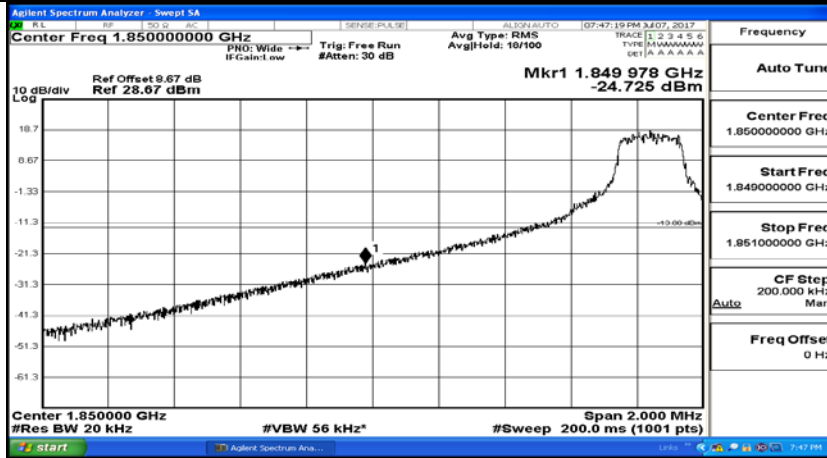

Channel Bandwidth: 10 MHz_LCH_16QAM_1RB#0

Channel Bandwidth: 10 MHz_LCH_16QAM_50RB#0

Channel Bandwidth: 10 MHz_HCH_16QAM_1RB#0

Channel Bandwidth: 10 MHz_HCH_16QAM_50RB#0

Channel Bandwidth: 15 MHz

(Channel Bandwidth:15 MHz)_LCH_QPSK_1RB#0