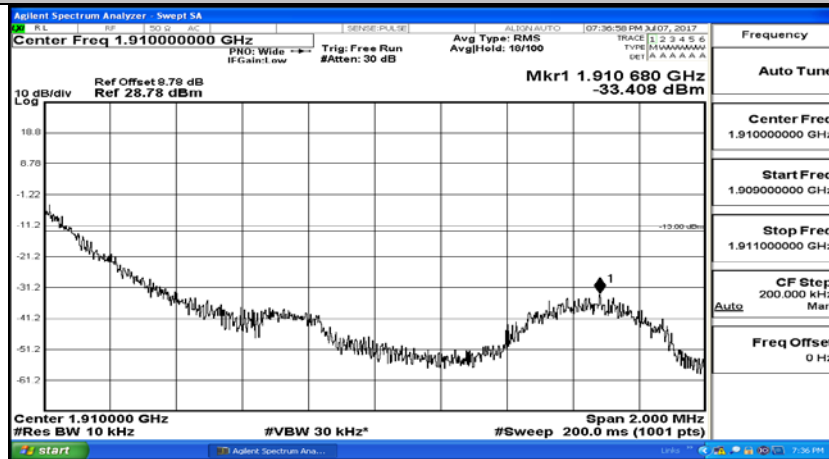

(Channel Bandwidth: 1.4 MHz)_HCH_16QAM_1RB#0