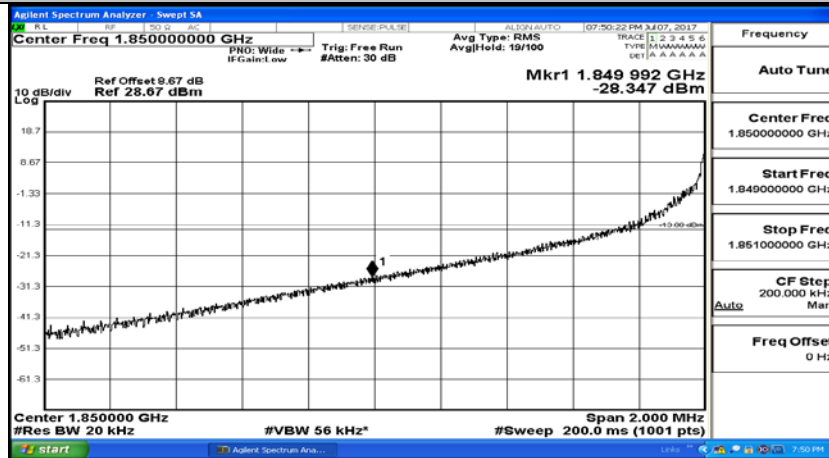

(Channel Bandwidth:15 MHz)_HCH_16QAM_1RB#0

(Channel Bandwidth:15 MHz)_HCH_16QAM_75RB#0

Channel Bandwidth: 20 MHz

(Channel Bandwidth:20 MHz)_LCH_QPSK_1RB#0

(Channel Bandwidth:20 MHz)_LCH_QPSK_100RB#0

(Channel Bandwidth:20 MHz)_HCH_QPSK_1RB#0