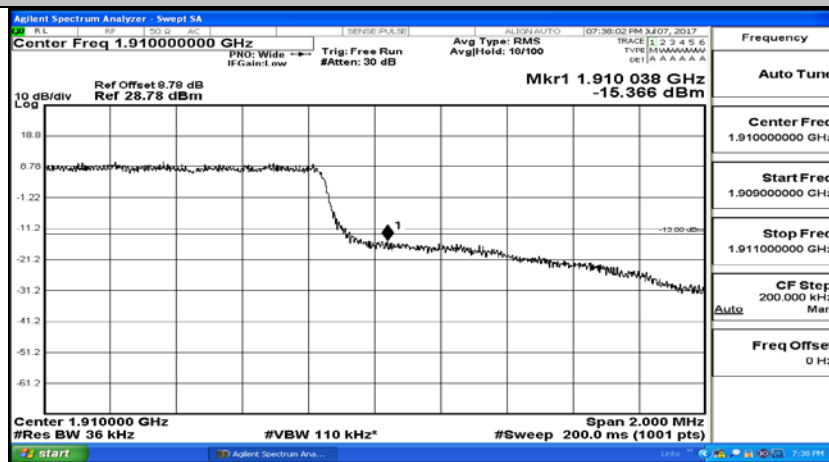

(Channel Bandwidth: 1.4 MHz)_LCH_16QAM_1RB#0

(Channel Bandwidth: 1.4 MHz)_LCH_16QAM_6RB#0

(Channel Bandwidth: 1.4 MHz)_HCH_16QAM_1RB#0

(Channel Bandwidth: 1.4 MHz)_HCH_16QAM_6RB#0

Channel Bandwidth: 3 MHz

(Channel Bandwidth: 3 MHz)_LCH_QPSK_1RB#0

(Channel Bandwidth: 3 MHz)_LCH_QPSK_15RB#0

(Channel Bandwidth: 3 MHz)_HCH_QPSK_1RB#0

(Channel Bandwidth: 3 MHz)_HCH_QPSK_15RB#0

(Channel Bandwidth: 3 MHz)_LCH_16QAM_1RB#0