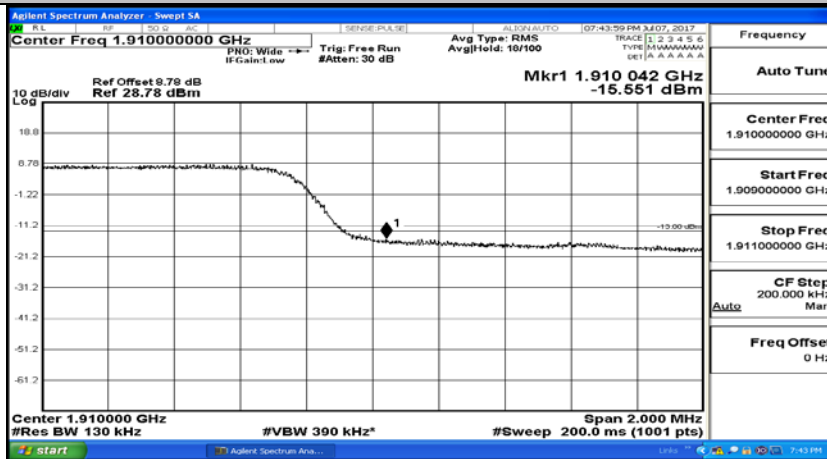

(Channel Bandwidth: 5 MHz)_HCH_QPSK_25RB#0