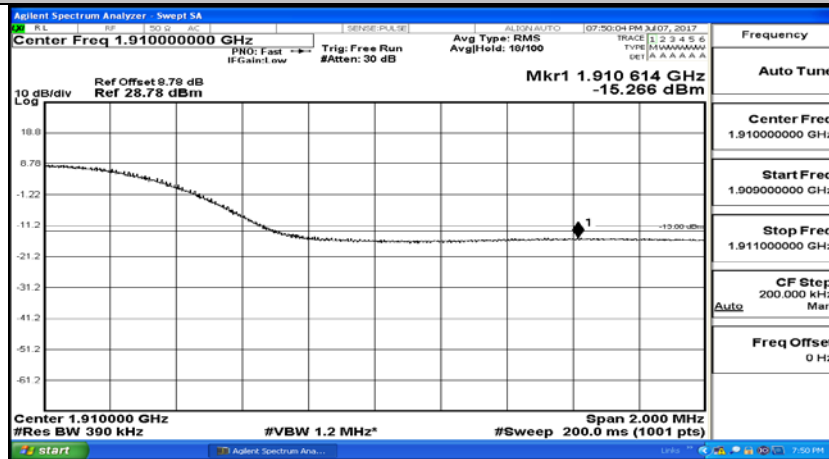

(Channel Bandwidth:15 MHz)_HCH_QPSK_75RB#0