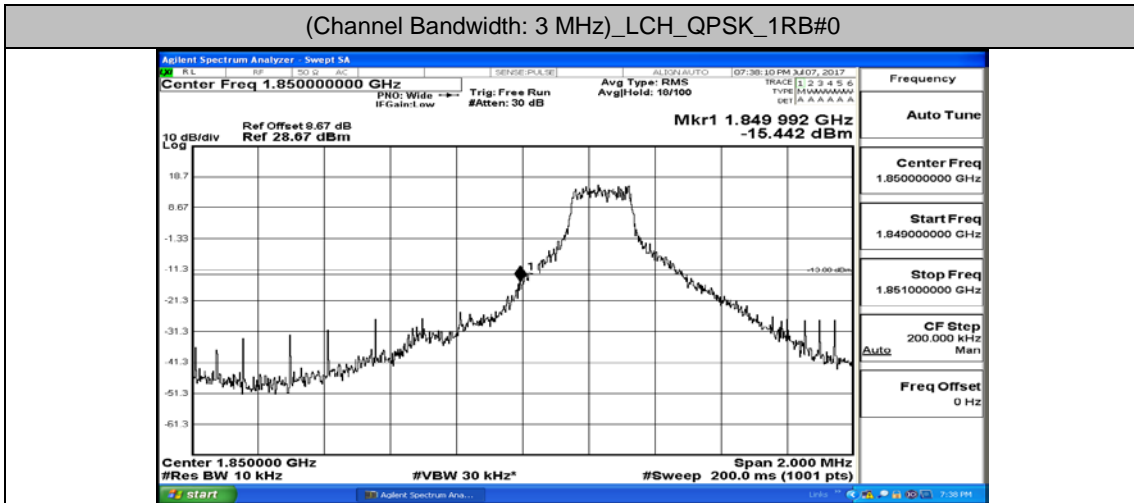

Channel Bandwidth: 3 MHz

(Channel Bandwidth: 3 MHz)_LCH_QPSK_1RB#0