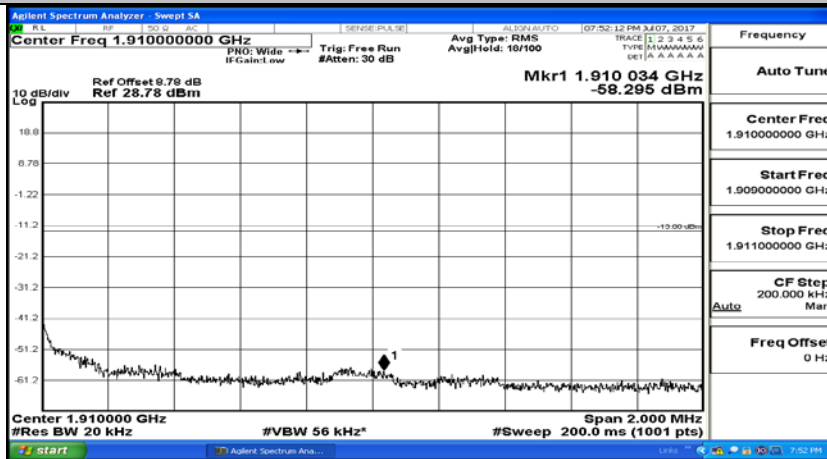

(Channel Bandwidth:20 MHz)_HCH_QPSK_100RB#0

(Channel Bandwidth:20 MHz)_LCH_16QAM_1RB#0

(Channel Bandwidth:20 MHz)_LCH_16QAM_100RB#0

(Channel Bandwidth:20 MHz)_HCH_16QAM_1RB#0

(Channel Bandwidth:20 MHz)_HCH_16QAM_100RB#0