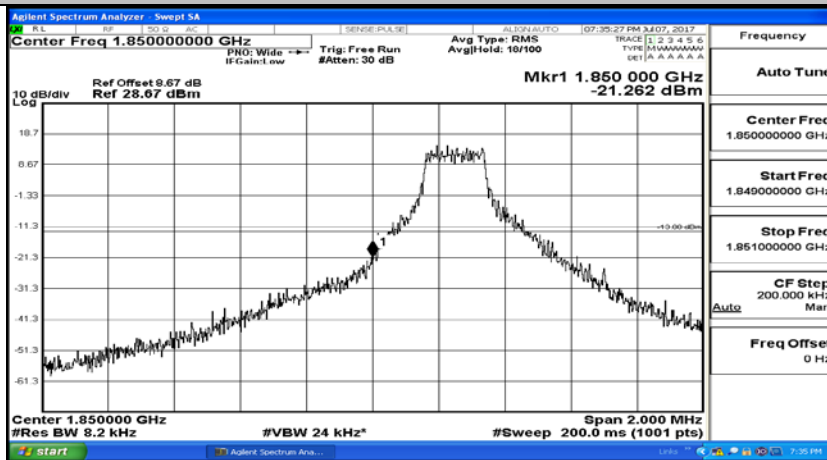

Appendix A.4: Band Edge

Test Graphs

Channel Bandwidth: 1.4 MHz

(Channel Bandwidth: 1.4 MHz)_LCH_QPSK_1RB#0

(Channel Bandwidth: 1.4 MHz)_LCH_QPSK_6RB#0

(Channel Bandwidth: 1.4 MHz)_HCH_QPSK_1RB#0

(Channel Bandwidth: 1.4 MHz)_HCH_QPSK_6RB#0

(Channel Bandwidth: 1.4 MHz)_LCH_16QAM_1RB#0

(Channel Bandwidth: 1.4 MHz)_LCH_16QAM_6RB#0

(Channel Bandwidth: 1.4 MHz)_HCH_16QAM_1RB#0

(Channel Bandwidth: 1.4 MHz)_HCH_16QAM_6RB#0

Channel Bandwidth: 3 MHz