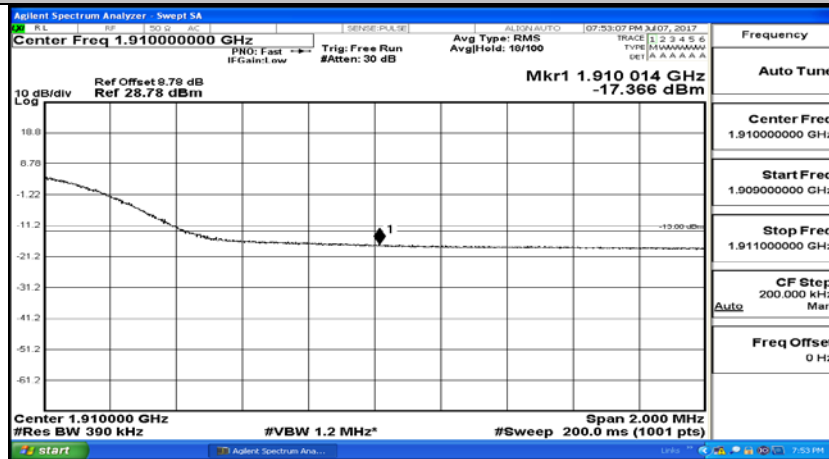

(Channel Bandwidth:20 MHz)_HCH_QPSK_100RB#0