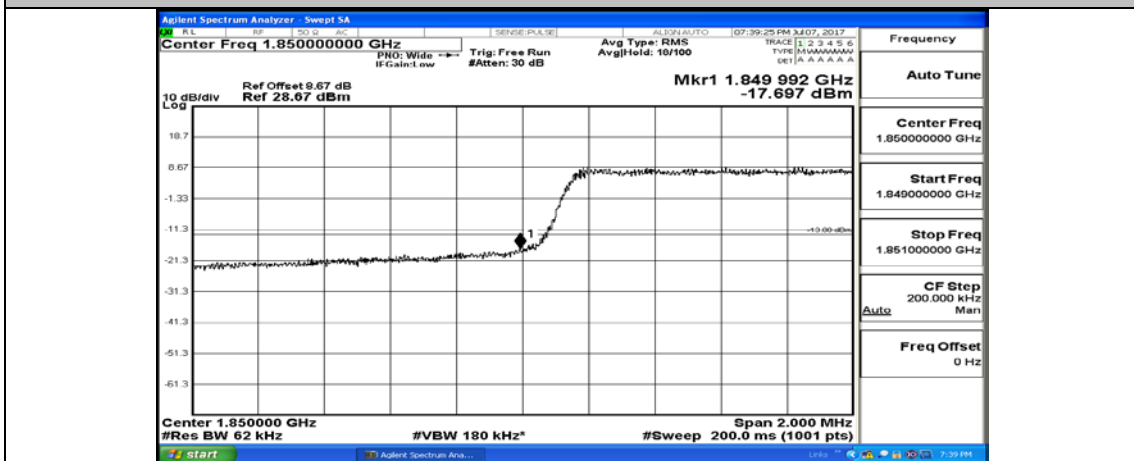

(Channel Bandwidth: 1.4 MHz)_LCH_16QAM_1RB#0

(Channel Bandwidth: 1.4 MHz)_LCH_16QAM_6RB#0

(Channel Bandwidth: 1.4 MHz)_HCH_16QAM_1RB#0

(Channel Bandwidth: 1.4 MHz)_HCH_16QAM_6RB#0

Channel Bandwidth: 3 MHz

(Channel Bandwidth: 3 MHz)_LCH_QPSK_1RB#0

(Channel Bandwidth: 3 MHz)_LCH_QPSK_15RB#0

(Channel Bandwidth: 3 MHz)_HCH_QPSK_1RB#0

(Channel Bandwidth: 3 MHz)_HCH_QPSK_15RB#0

(Channel Bandwidth: 3 MHz)_LCH_16QAM_1RB#0