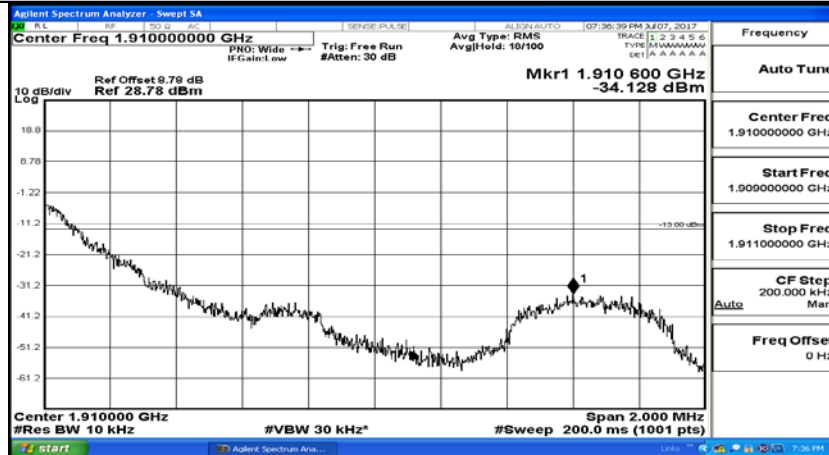

Appendix A.4: Band Edge

Test Graphs

Channel Bandwidth: 1.4 MHz

(Channel Bandwidth: 1.4 MHz)_LCH_QPSK_1RB#0

(Channel Bandwidth: 1.4 MHz)_LCH_QPSK_6RB#0

(Channel Bandwidth: 1.4 MHz)_HCH_QPSK_1RB#0

(Channel Bandwidth: 1.4 MHz)_HCH_QPSK_6RB#0

(Channel Bandwidth: 1.4 MHz)_LCH_16QAM_1RB#0

(Channel Bandwidth: 1.4 MHz)_LCH_16QAM_6RB#0

(Channel Bandwidth: 1.4 MHz)_HCH_16QAM_1RB#0

(Channel Bandwidth: 1.4 MHz)_HCH_16QAM_6RB#0

Channel Bandwidth: 3 MHz