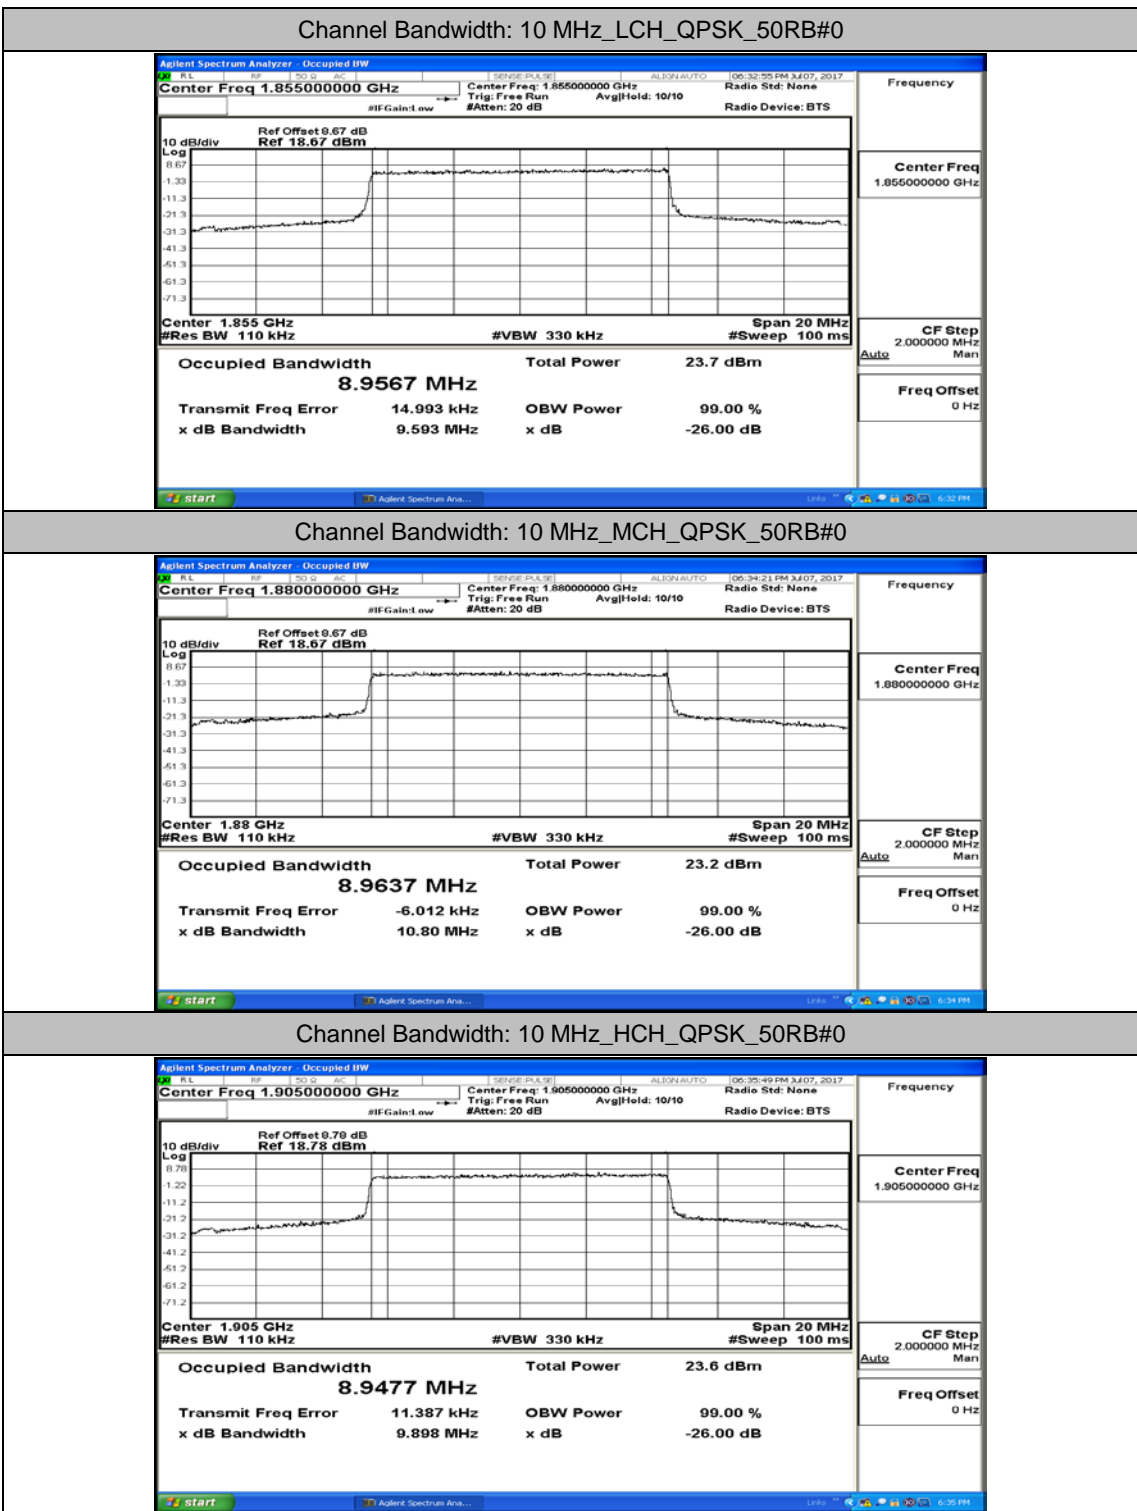

(Channel Bandwidth: 5 MHz)_HCH_QPSK_25RB#0

(Channel Bandwidth: 5 MHz)_LCH_16QAM_25RB#0

(Channel Bandwidth: 5 MHz)_MCH_16QAM_25RB#0

(Channel Bandwidth: 5 MHz)_HCH_16QAM_25RB#0

Channel Bandwidth: 10 MHz

Channel Bandwidth: 10 MHz_LCH_16QAM_50RB#0