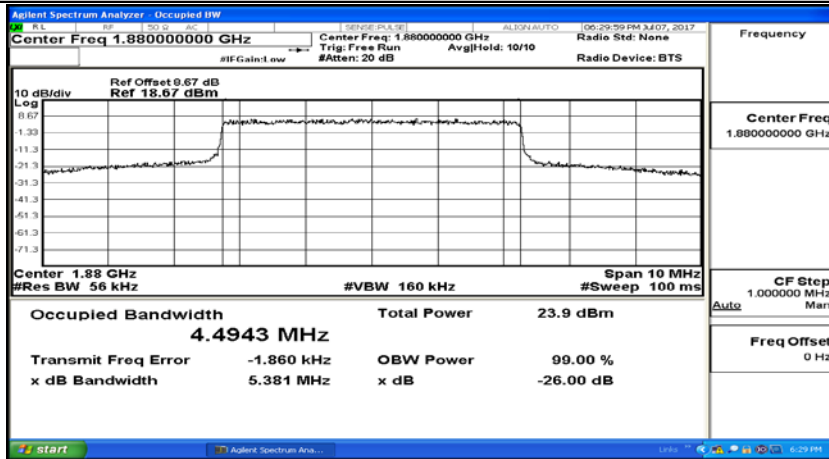

(Channel Bandwidth: 3 MHz)_LCH_16QAM_15RB#0

(Channel Bandwidth: 3 MHz)_MCH_16QAM_15RB#0

(Channel Bandwidth: 3 MHz)_HCH_16QAM_15RB#0

Channel Bandwidth: 5 MHz

(Channel Bandwidth: 5 MHz)_LCH_QPSK_25RB#0

(Channel Bandwidth: 5 MHz)_MCH_QPSK_25RB#0