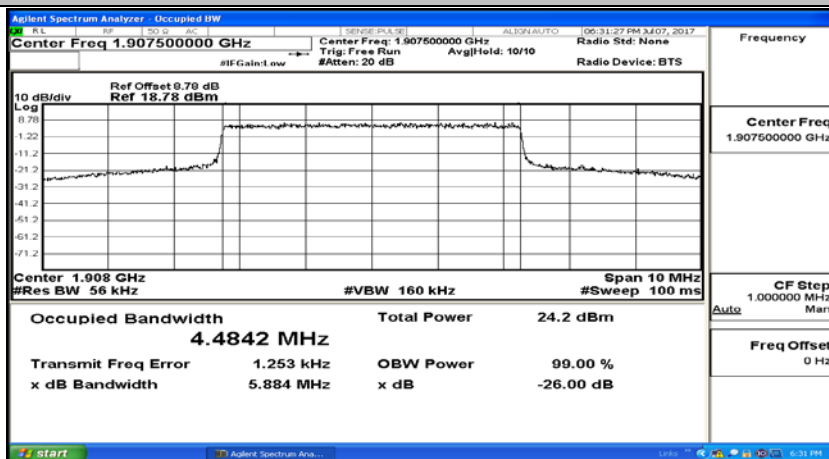

(Channel Bandwidth: 5 MHz)_HCH_QPSK_25RB#0