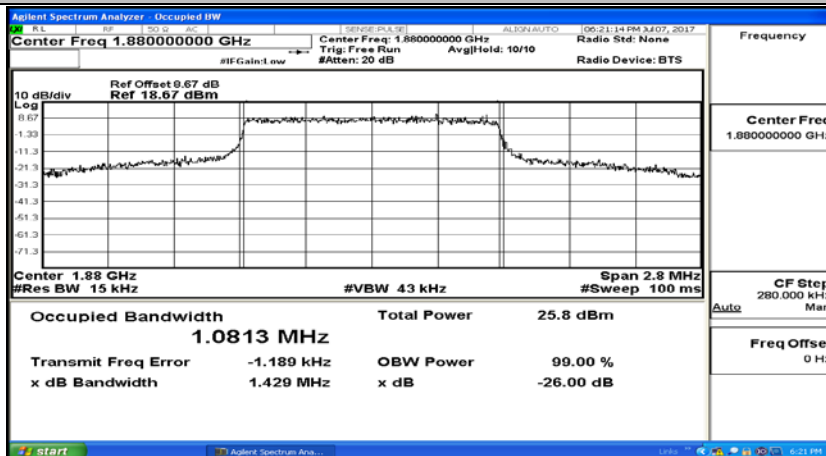

(Channel Bandwidth: 1.4 MHz)_MCH_QPSK_6RB#0