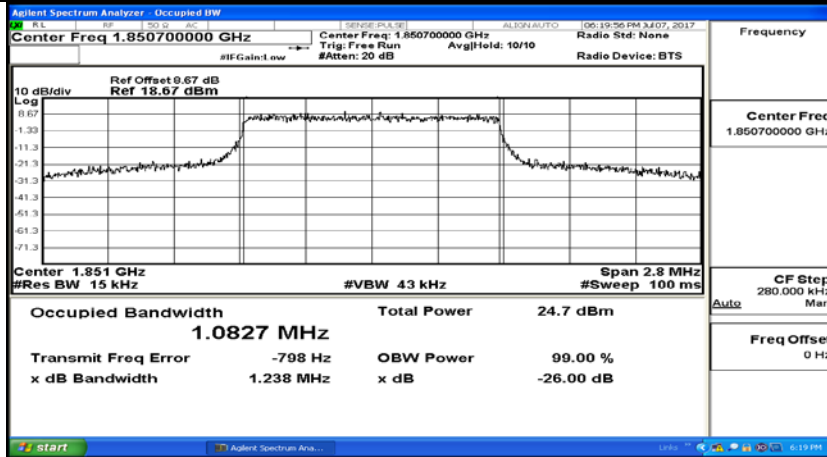

Test Graphs

Channel Bandwidth: 1.4 MHz

(Channel Bandwidth: 1.4 MHz)_LCH_QPSK_6RB#0

(Channel Bandwidth: 1.4 MHz)_MCH_QPSK_6RB#0

(Channel Bandwidth: 1.4 MHz)_HCH_QPSK_6RB#0

(Channel Bandwidth: 1.4 MHz)_LCH_16QAM_6RB#0