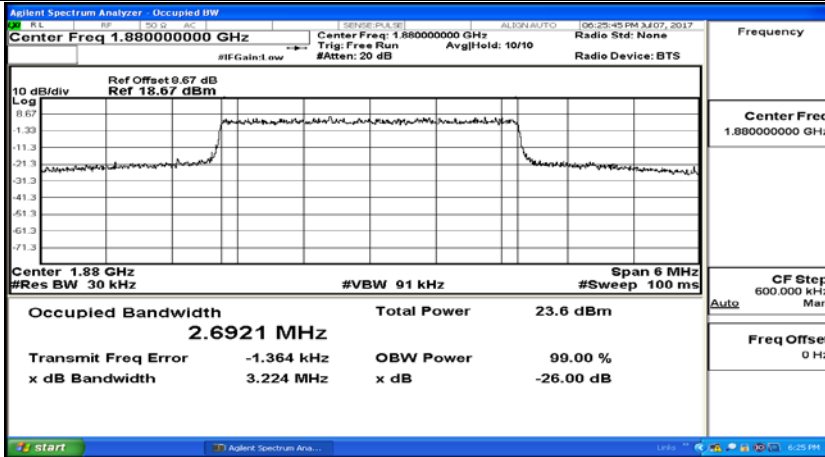

(Channel Bandwidth: 3 MHz)_MCH_16QAM_15RB#0