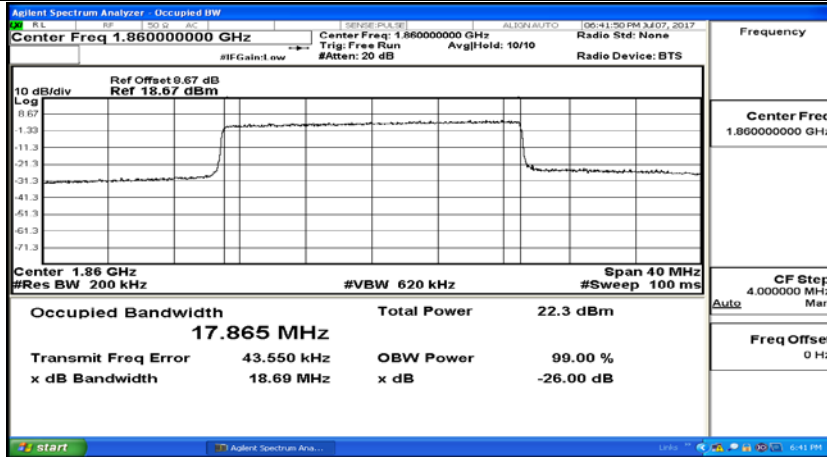

(Channel Bandwidth:20 MHz)_LCH_16QAM_100RB#0