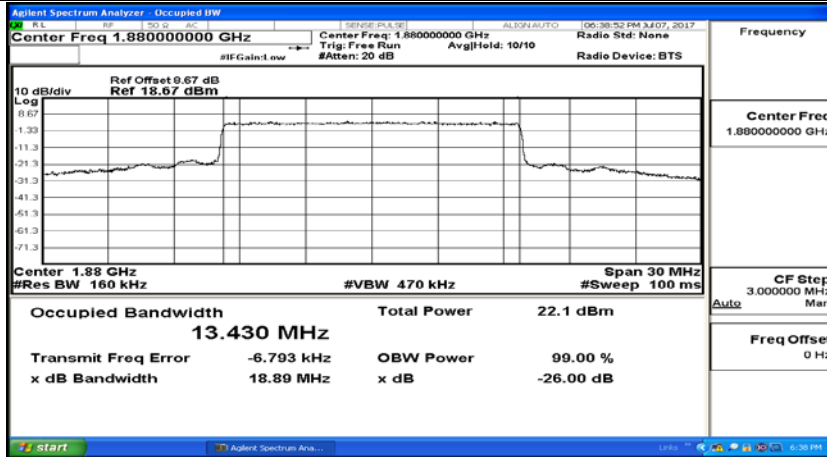

(Channel Bandwidth:15 MHz)_MCH_16QAM_75RB#0