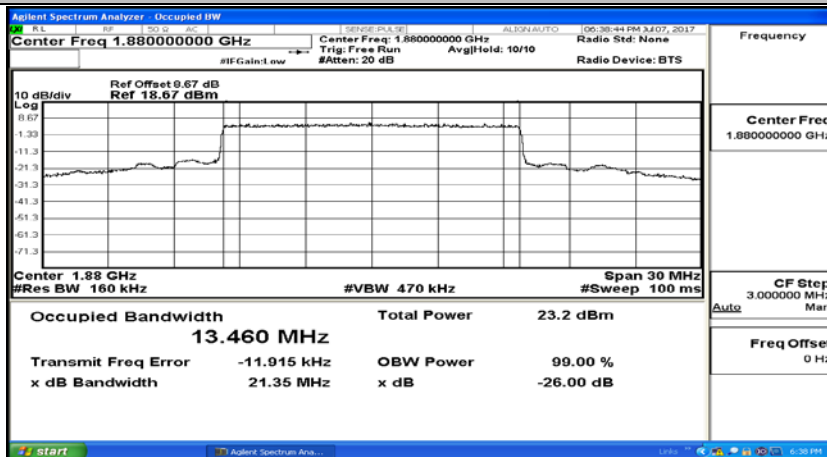

Channel Bandwidth: 10 MHz_MCH_16QAM_50RB#0

Channel Bandwidth: 10 MHz_HCH_16QAM_50RB#0

Channel Bandwidth: 15 MHz

(Channel Bandwidth:15 MHz)_LCH_QPSK_75RB#0

(Channel Bandwidth:15 MHz)_MCH_QPSK_75RB#0

(Channel Bandwidth:15 MHz)_HCH_QPSK_75RB#0