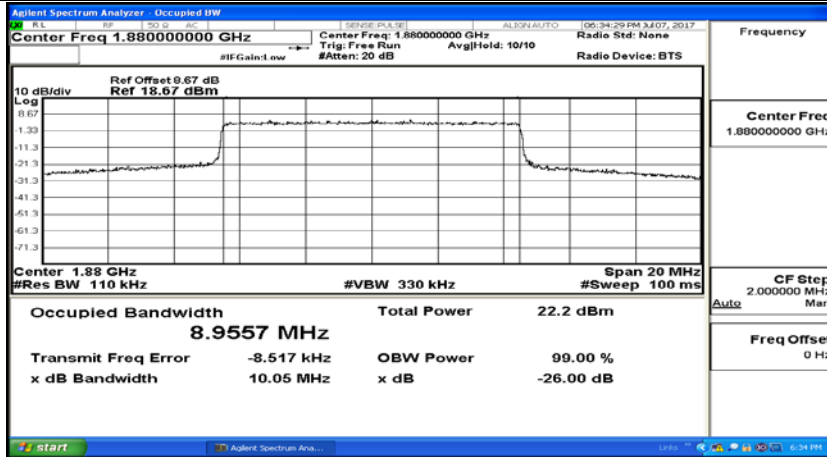

Channel Bandwidth: 10 MHz_MCH_16QAM_50RB#0