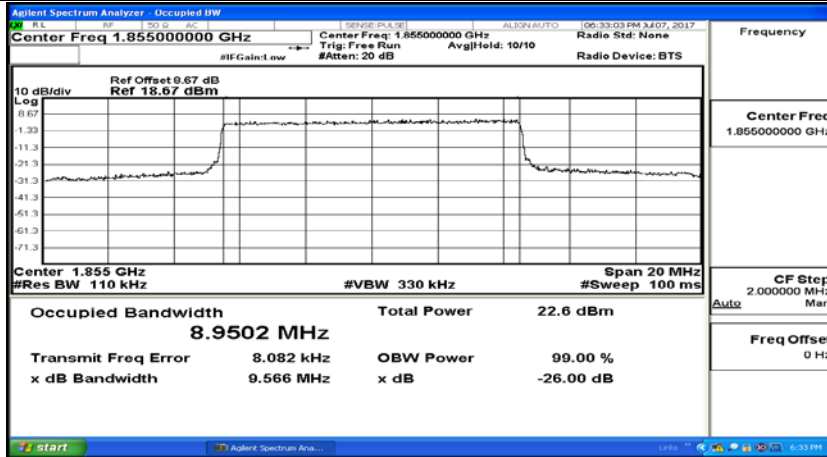

(Channel Bandwidth: 5 MHz)_HCH_QPSK_25RB#0

(Channel Bandwidth: 5 MHz)_LCH_16QAM_25RB#0

(Channel Bandwidth: 5 MHz)_MCH_16QAM_25RB#0

(Channel Bandwidth: 5 MHz)_HCH_16QAM_25RB#0

Channel Bandwidth: 10 MHz

Channel Bandwidth: 10 MHz_LCH_16QAM_50RB#0