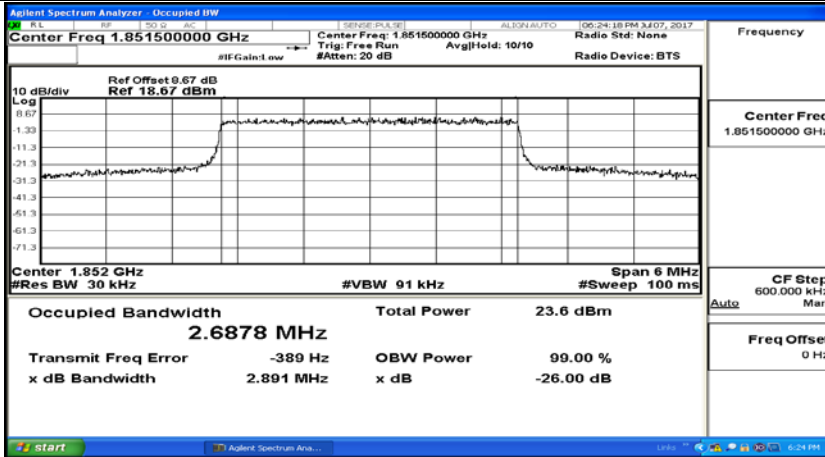

(Channel Bandwidth: 3 MHz)_LCH_16QAM_15RB#0