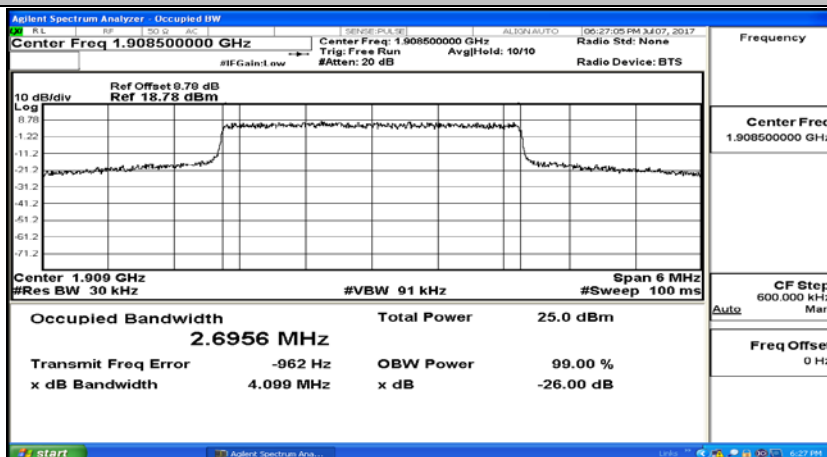

(Channel Bandwidth: 1.4 MHz)_MCH_16QAM_6RB#0

(Channel Bandwidth: 1.4 MHz)_HCH_16QAM_6RB#0

Channel Bandwidth: 3 MHz

(Channel Bandwidth: 3 MHz)_LCH_QPSK_15RB#0

(Channel Bandwidth: 3 MHz)_MCH_QPSK_15RB#0

(Channel Bandwidth: 3 MHz)_HCH_QPSK_15RB#0