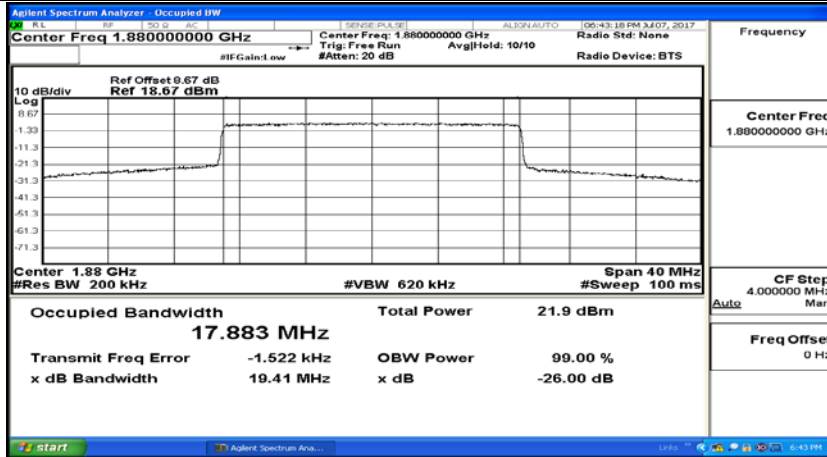

(Channel Bandwidth:20 MHz)_MCH_16QAM_100RB#0