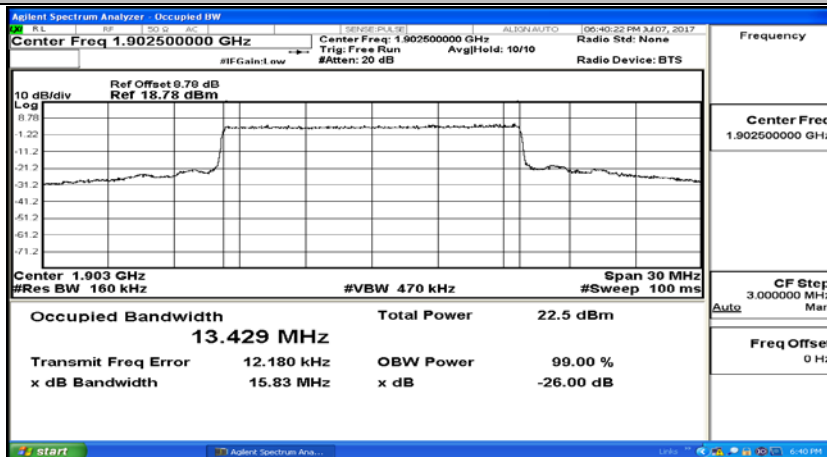

(Channel Bandwidth:15 MHz)_HCH_16QAM_75RB#0