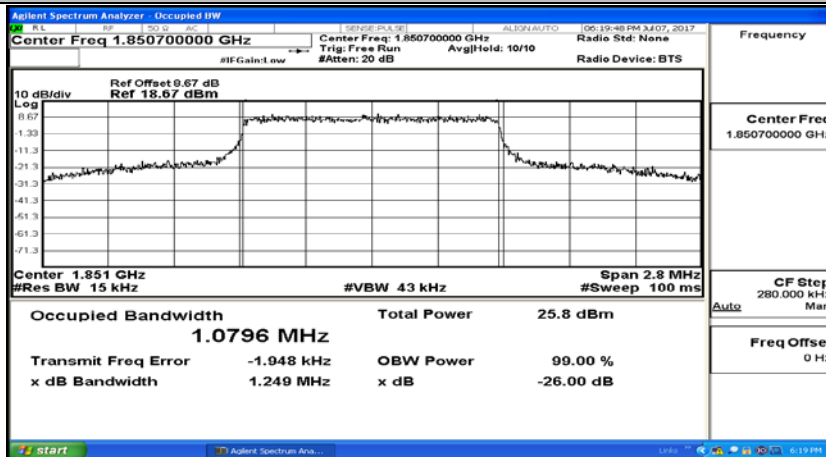

Test Graphs

Channel Bandwidth: 1.4 MHz

(Channel Bandwidth: 1.4 MHz)_LCH_QPSK_6RB#0