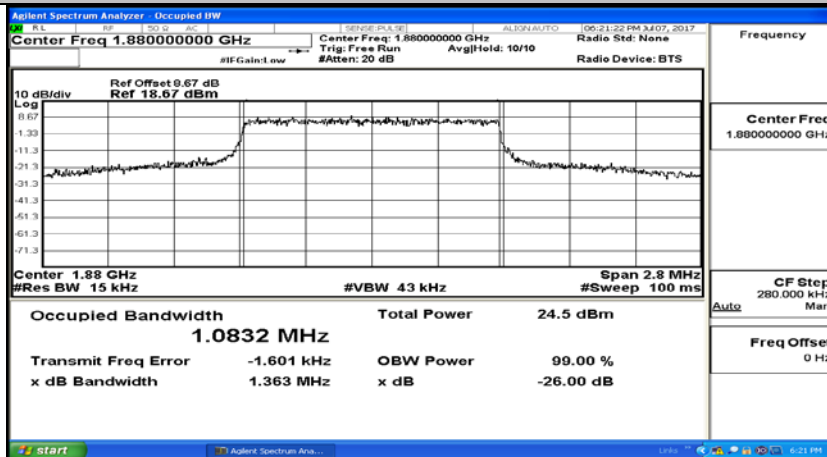

(Channel Bandwidth: 1.4 MHz)_MCH_16QAM_6RB#0