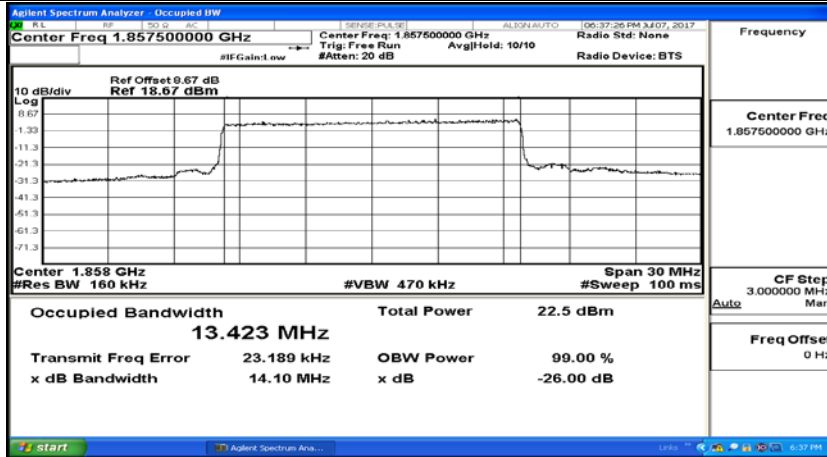

(Channel Bandwidth:15 MHz)_LCH_16QAM_75RB#0