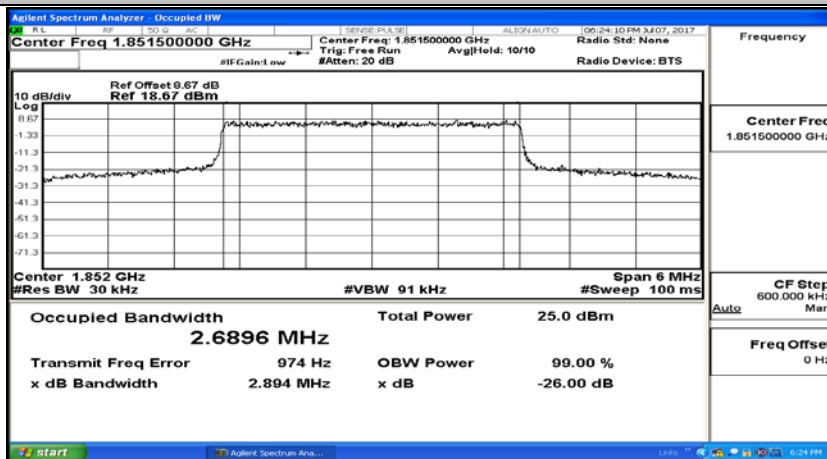

(Channel Bandwidth: 1.4 MHz)_MCH_16QAM_6RB#0

(Channel Bandwidth: 1.4 MHz)_HCH_16QAM_6RB#0

Channel Bandwidth: 3 MHz

(Channel Bandwidth: 3 MHz)_LCH_QPSK_15RB#0

(Channel Bandwidth: 3 MHz)_MCH_QPSK_15RB#0

(Channel Bandwidth: 3 MHz)_HCH_QPSK_15RB#0