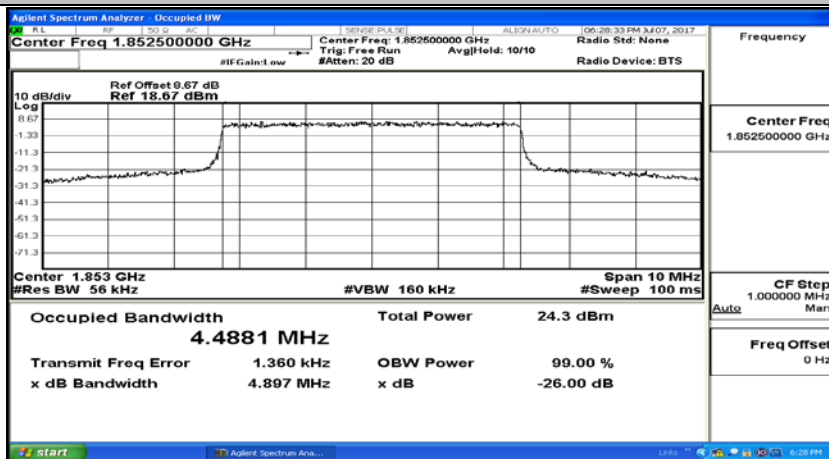

(Channel Bandwidth: 3 MHz)_LCH_16QAM_15RB#0

(Channel Bandwidth: 3 MHz)_MCH_16QAM_15RB#0

(Channel Bandwidth: 3 MHz)_HCH_16QAM_15RB#0

Channel Bandwidth: 5 MHz

(Channel Bandwidth: 5 MHz)_LCH_QPSK_25RB#0

(Channel Bandwidth: 5 MHz)_MCH_QPSK_25RB#0