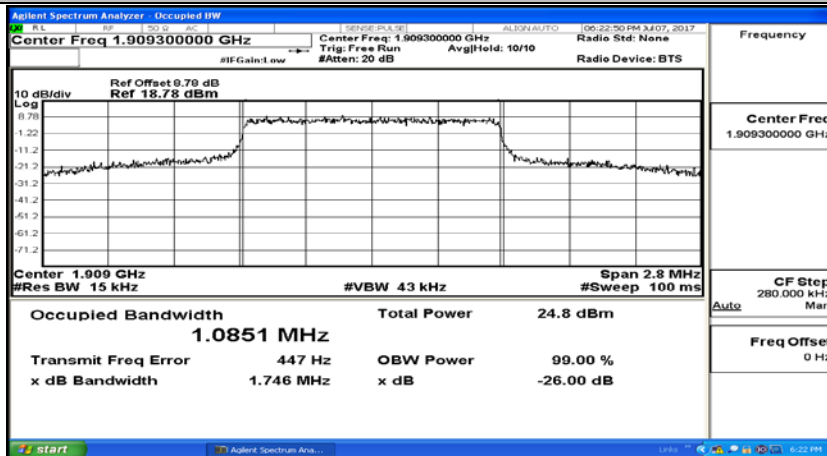

(Channel Bandwidth: 1.4 MHz)_HCH_16QAM_6RB#0