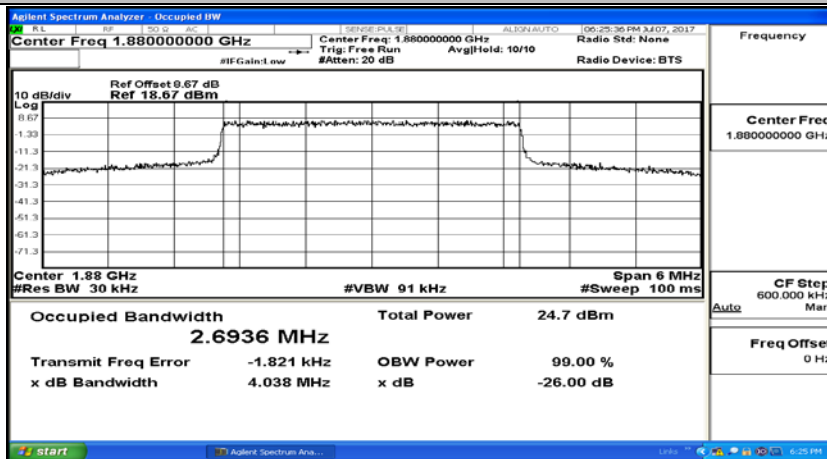

(Channel Bandwidth: 1.4 MHz)_MCH_16QAM_6RB#0

(Channel Bandwidth: 1.4 MHz)_HCH_16QAM_6RB#0

Channel Bandwidth: 3 MHz

(Channel Bandwidth: 3 MHz)_LCH_QPSK_15RB#0

(Channel Bandwidth: 3 MHz)_MCH_QPSK_15RB#0

(Channel Bandwidth: 3 MHz)_HCH_QPSK_15RB#0