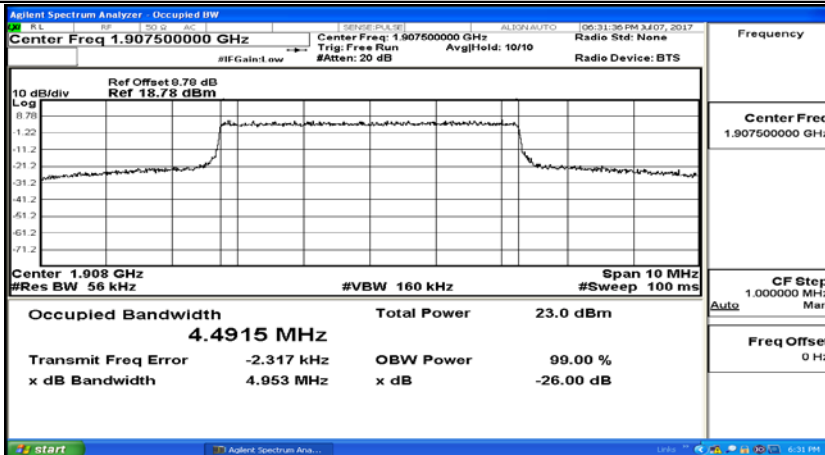

(Channel Bandwidth: 5 MHz)_HCH_QPSK_25RB#0

(Channel Bandwidth: 5 MHz)_LCH_16QAM_25RB#0

(Channel Bandwidth: 5 MHz)_MCH_16QAM_25RB#0

(Channel Bandwidth: 5 MHz)_HCH_16QAM_25RB#0

Channel Bandwidth: 10 MHz

Channel Bandwidth: 10 MHz_LCH_16QAM_50RB#0