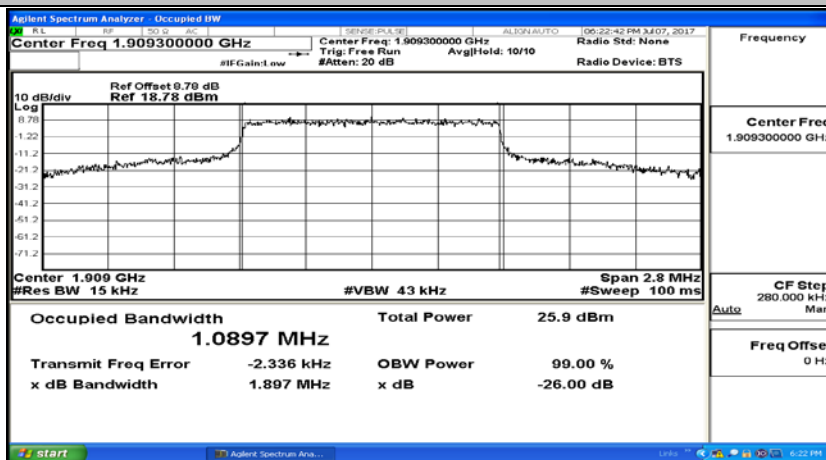

Test Graphs

Channel Bandwidth: 1.4 MHz

(Channel Bandwidth: 1.4 MHz)_LCH_QPSK_6RB#0

(Channel Bandwidth: 1.4 MHz)_MCH_QPSK_6RB#0

(Channel Bandwidth: 1.4 MHz)_HCH_QPSK_6RB#0

(Channel Bandwidth: 1.4 MHz)_LCH_16QAM_6RB#0