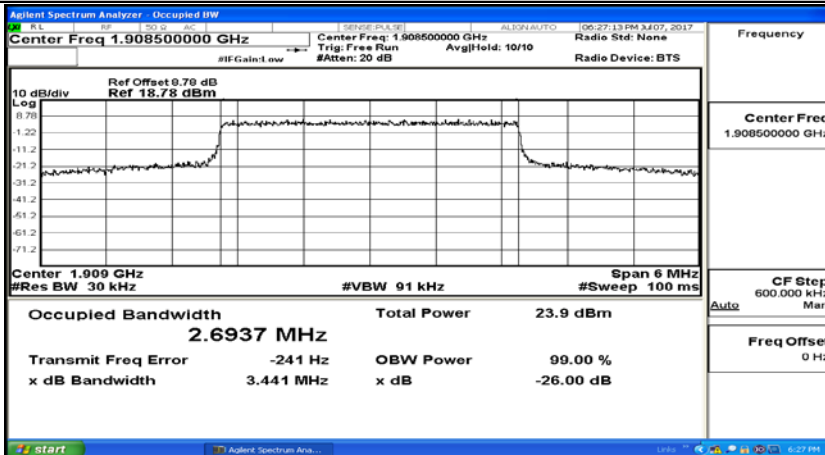

(Channel Bandwidth: 3 MHz)_HCH_16QAM_15RB#0