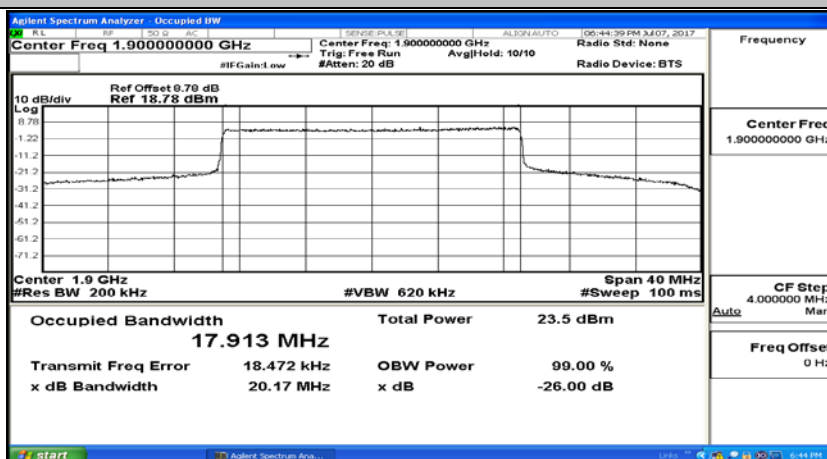

(Channel Bandwidth:20 MHz)_HCH_QPSK_100RB#0