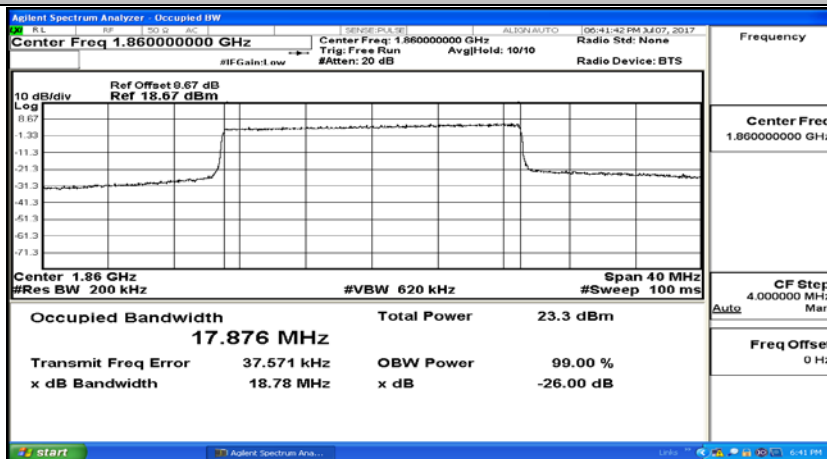

(Channel Bandwidth:15 MHz)_LCH_16QAM_75RB#0

(Channel Bandwidth:15 MHz)_MCH_16QAM_75RB#0

(Channel Bandwidth:15 MHz)_HCH_16QAM_75RB#0

Channel Bandwidth: 20 MHz

(Channel Bandwidth:20 MHz)_LCH_QPSK_100RB#0

(Channel Bandwidth:20 MHz)_MCH_QPSK_100RB#0