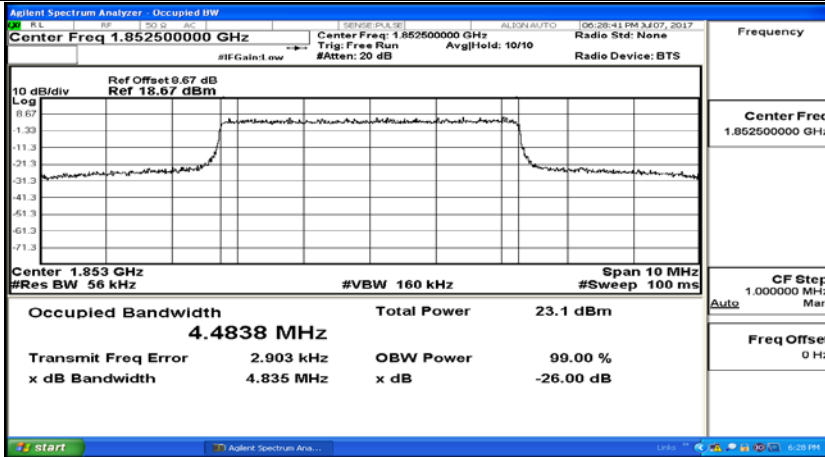

(Channel Bandwidth: 5 MHz)_LCH_16QAM_25RB#0