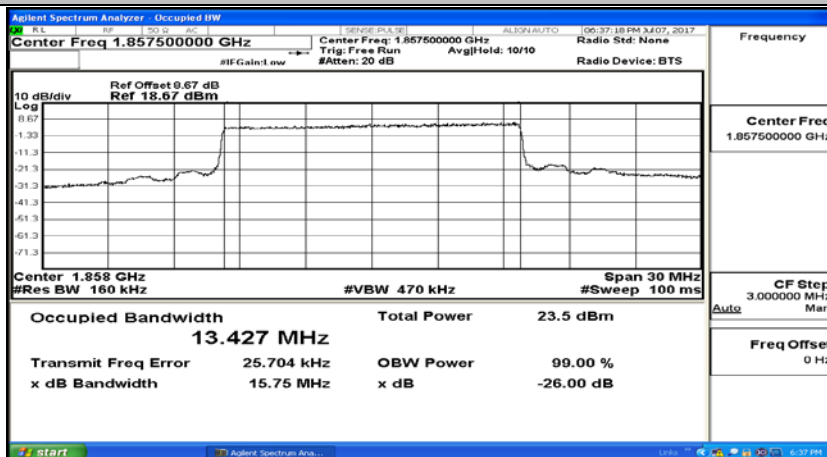

Channel Bandwidth: 10 MHz_MCH_16QAM_50RB#0

Channel Bandwidth: 10 MHz_HCH_16QAM_50RB#0

Channel Bandwidth: 15 MHz

(Channel Bandwidth:15 MHz)_LCH_QPSK_75RB#0

(Channel Bandwidth:15 MHz)_MCH_QPSK_75RB#0

(Channel Bandwidth:15 MHz)_HCH_QPSK_75RB#0