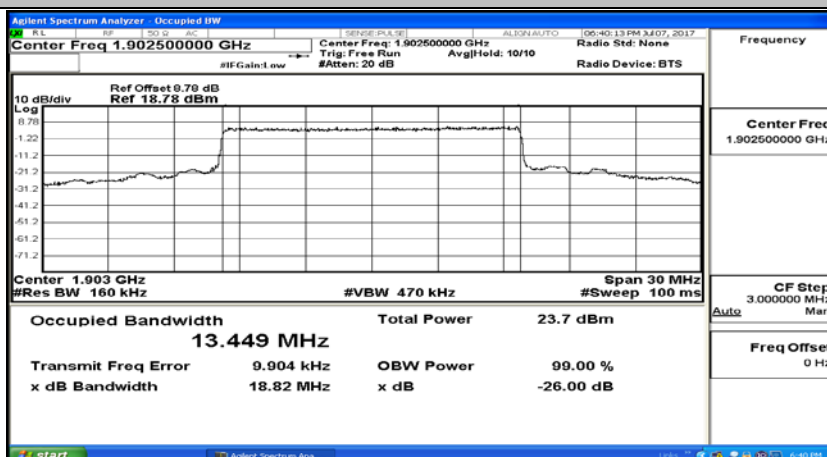

Channel Bandwidth: 10 MHz_MCH_16QAM_50RB#0

Channel Bandwidth: 10 MHz_HCH_16QAM_50RB#0

Channel Bandwidth: 15 MHz

(Channel Bandwidth:15 MHz)_LCH_QPSK_75RB#0

(Channel Bandwidth:15 MHz)_MCH_QPSK_75RB#0

(Channel Bandwidth:15 MHz)_HCH_QPSK_75RB#0