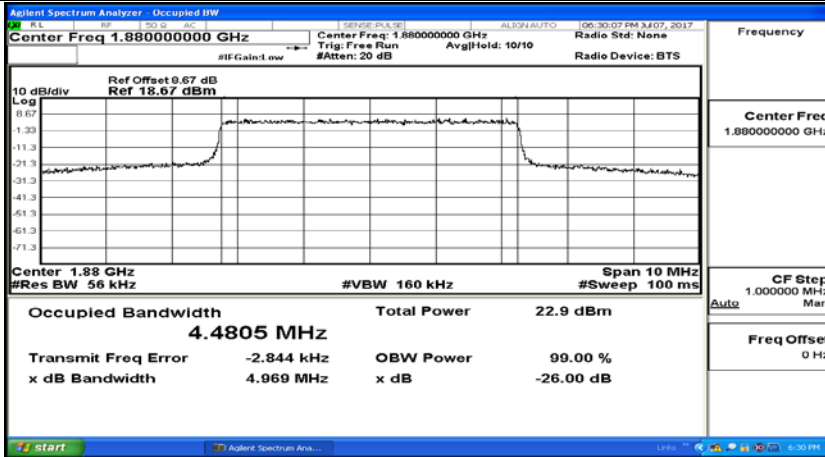

(Channel Bandwidth: 5 MHz)_MCH_16QAM_25RB#0