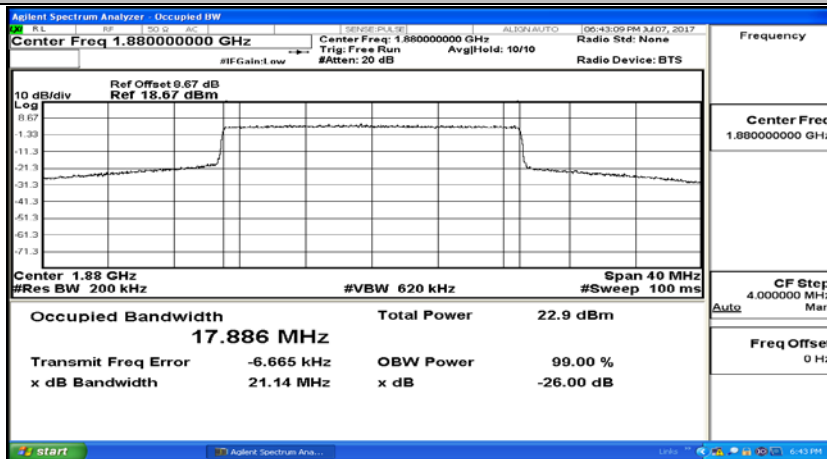

(Channel Bandwidth:15 MHz)_LCH_16QAM_75RB#0

(Channel Bandwidth:15 MHz)_MCH_16QAM_75RB#0

(Channel Bandwidth:15 MHz)_HCH_16QAM_75RB#0

Channel Bandwidth: 20 MHz

(Channel Bandwidth:20 MHz)_LCH_QPSK_100RB#0

(Channel Bandwidth:20 MHz)_MCH_QPSK_100RB#0