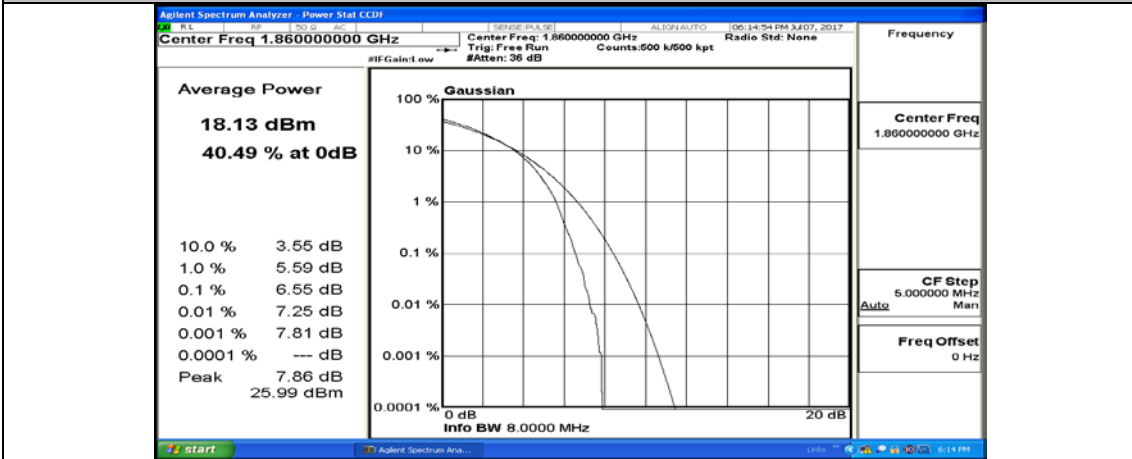

(Channel Bandwidth:20 MHz)_LCH_16QAM_50RB#50

(Channel Bandwidth:20 MHz)_LCH_16QAM_100RB#0