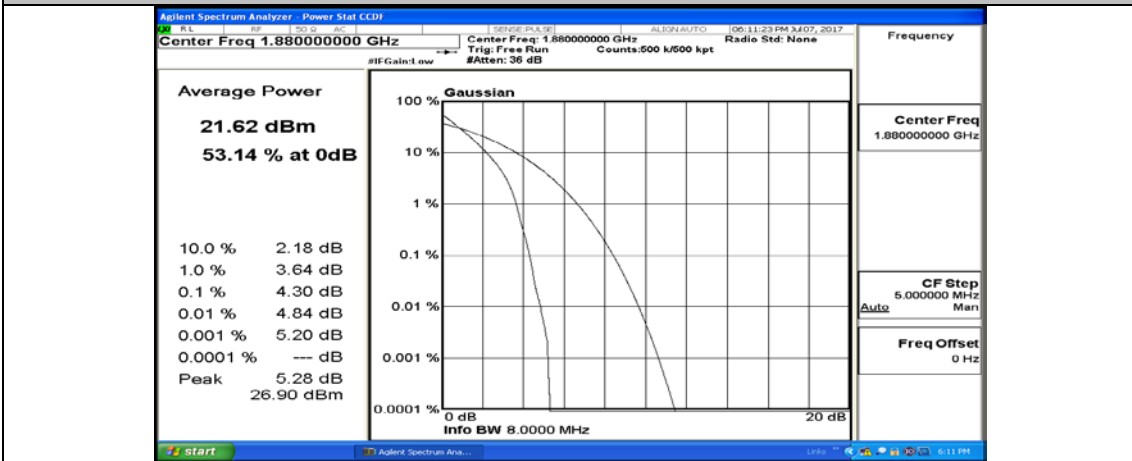

(Channel Bandwidth:15 MHz)_MCH_QPSK_37RB#18

(Channel Bandwidth:15 MHz)_MCH_QPSK_37RB#38