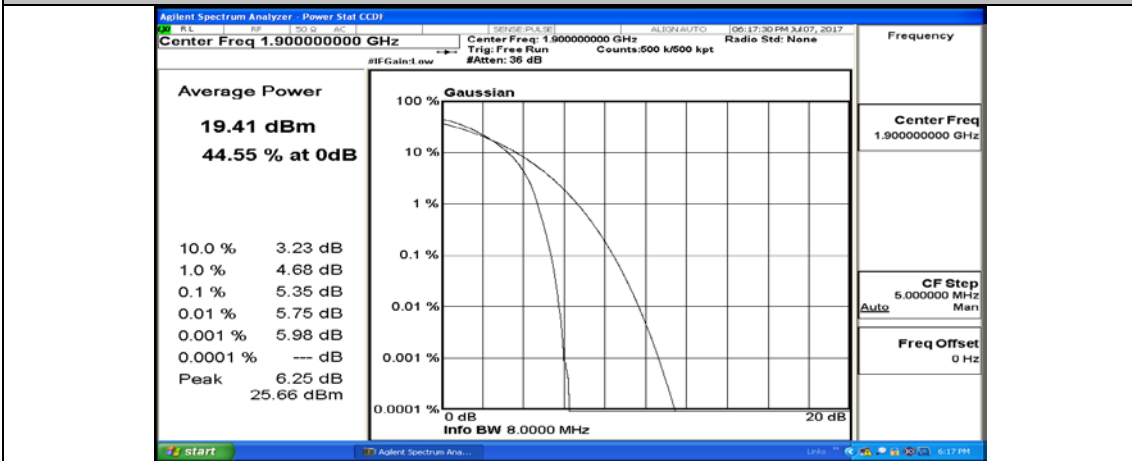

(Channel Bandwidth:20 MHz)_HCH_QPSK_1RB#0

(Channel Bandwidth:20 MHz)_HCH_QPSK_1RB#49

(Channel Bandwidth:20 MHz)_HCH_QPSK_1RB#99

(Channel Bandwidth:20 MHz)_HCH_QPSK_50RB#0

(Channel Bandwidth:20 MHz)_HCH_QPSK_50RB#25