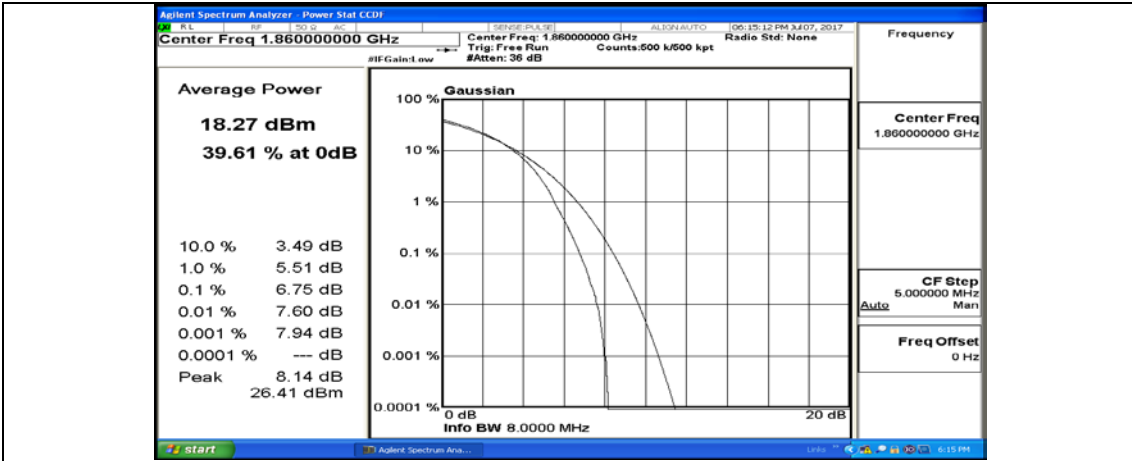

(Channel Bandwidth:20 MHz)_LCH_16QAM_50RB#0

(Channel Bandwidth:20 MHz)_LCH_16QAM_50RB#25

(Channel Bandwidth:20 MHz)_LCH_16QAM_50RB#50

(Channel Bandwidth:20 MHz)_LCH_16QAM_100RB#0

(Channel Bandwidth:20 MHz)_MCH_16QAM_1RB#0