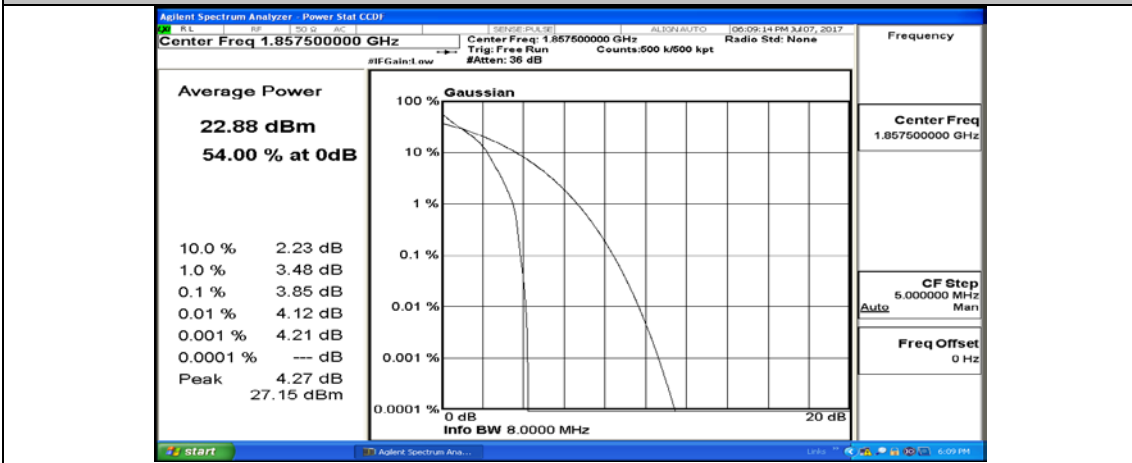

(Channel Bandwidth:15 MHz)_LCH_QPSK_1RB#37

(Channel Bandwidth:15 MHz)_LCH_QPSK_1RB#74

(Channel Bandwidth:15 MHz)_LCH_QPSK_37RB#0

(Channel Bandwidth:15 MHz)_LCH_QPSK_37RB#18

(Channel Bandwidth:15 MHz)_LCH_QPSK_37RB#38

(Channel Bandwidth:15 MHz)_LCH_QPSK_75RB#0

(Channel Bandwidth:15 MHz)_MCH_QPSK_1RB#0

(Channel Bandwidth:15 MHz)_MCH_QPSK_1RB#37

(Channel Bandwidth:15 MHz)_MCH_QPSK_1RB#74

(Channel Bandwidth:15 MHz)_MCH_QPSK_37RB#0