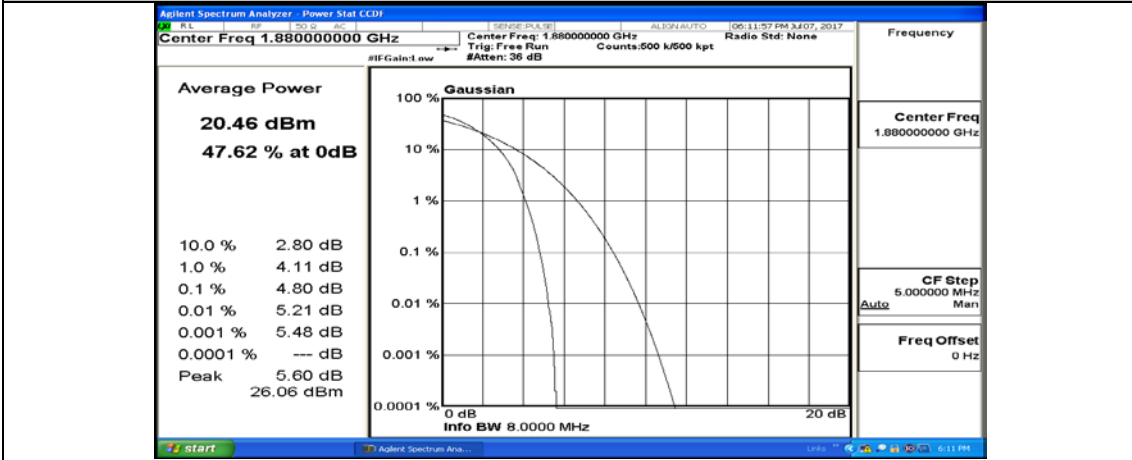

(Channel Bandwidth:15 MHz)_MCH_QPSK_75RB#0

(Channel Bandwidth:15 MHz)_HCH_QPSK_1RB#0