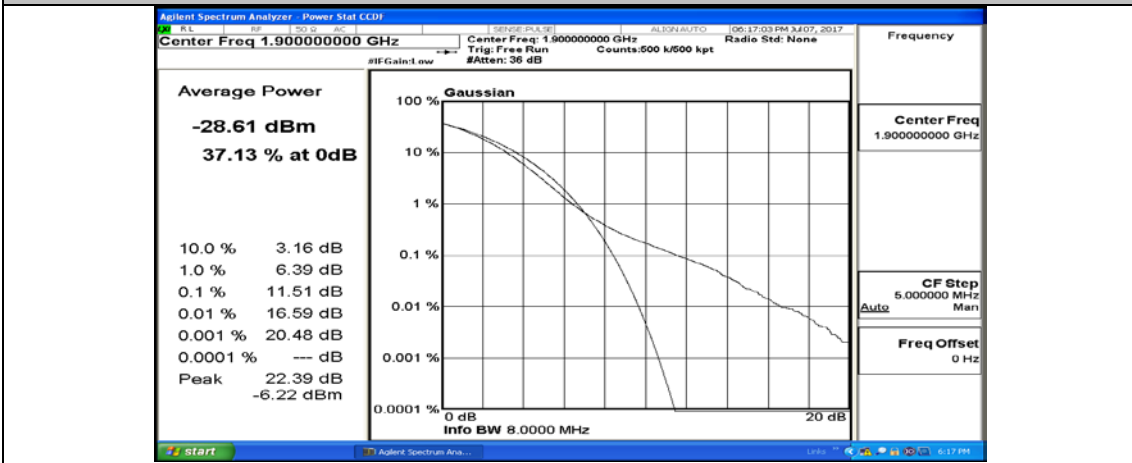

(Channel Bandwidth:20 MHz)_HCH_QPSK_1RB#99

(Channel Bandwidth:20 MHz)_HCH_QPSK_50RB#0