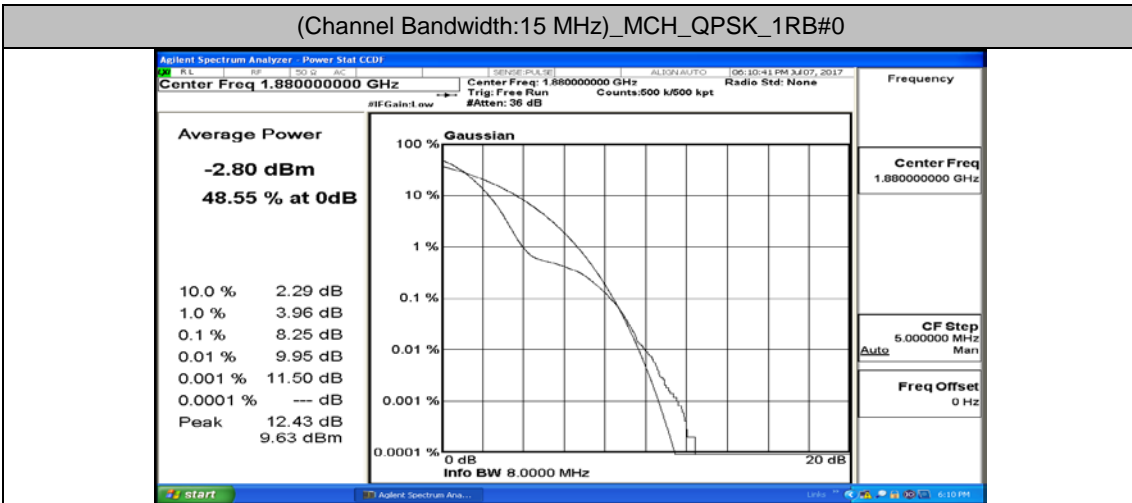

(Channel Bandwidth:15 MHz)_MCH_QPSK_1RB#37