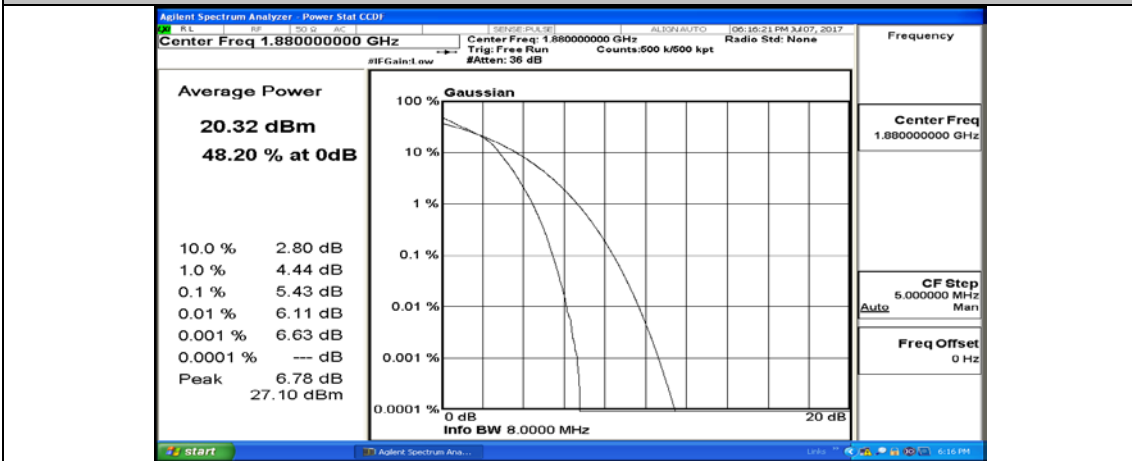

(Channel Bandwidth:20 MHz)_MCH_16QAM_1RB#49

(Channel Bandwidth:20 MHz)_MCH_16QAM_1RB#99

(Channel Bandwidth:20 MHz)_MCH_16QAM_50RB#0

(Channel Bandwidth:20 MHz)_MCH_16QAM_50RB#25

(Channel Bandwidth:20 MHz)_MCH_16QAM_50RB#50