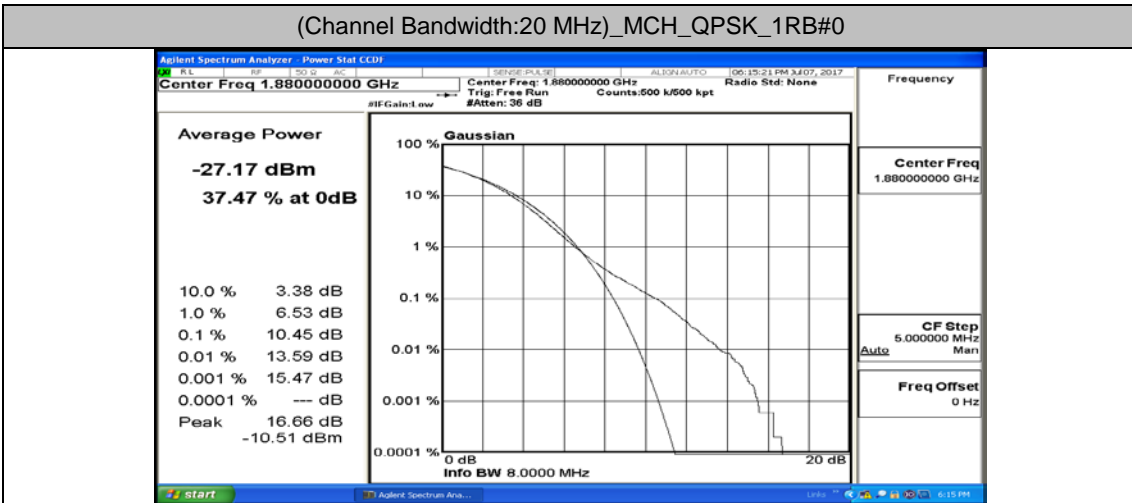

(Channel Bandwidth:20 MHz)_LCH_QPSK_50RB#25

(Channel Bandwidth:20 MHz)_LCH_QPSK_50RB#50

(Channel Bandwidth:20 MHz)_LCH_QPSK_100RB#0

(Channel Bandwidth:20 MHz)_MCH_QPSK_1RB#0

(Channel Bandwidth:20 MHz)_MCH_QPSK_1RB#49