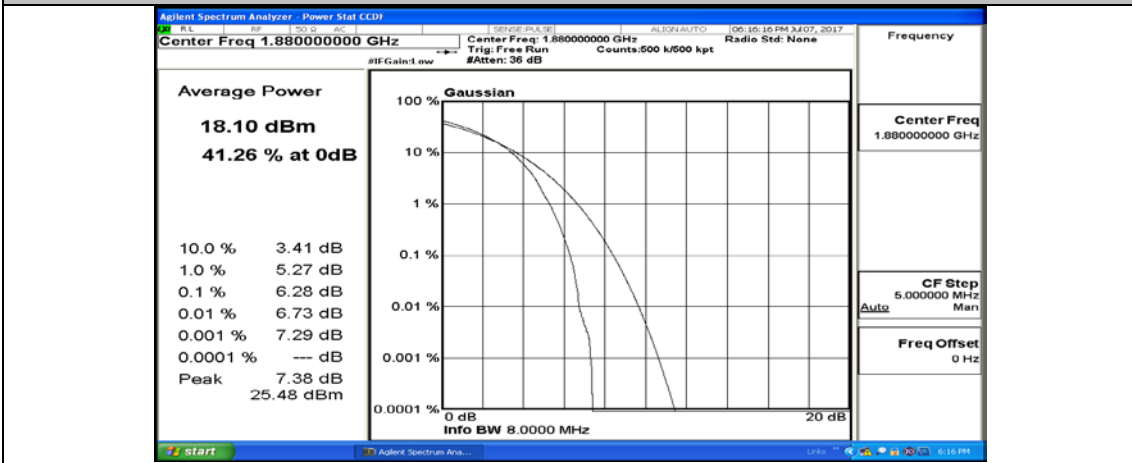

(Channel Bandwidth:20 MHz)_MCH_16QAM_50RB#0

(Channel Bandwidth:20 MHz)_MCH_16QAM_50RB#25