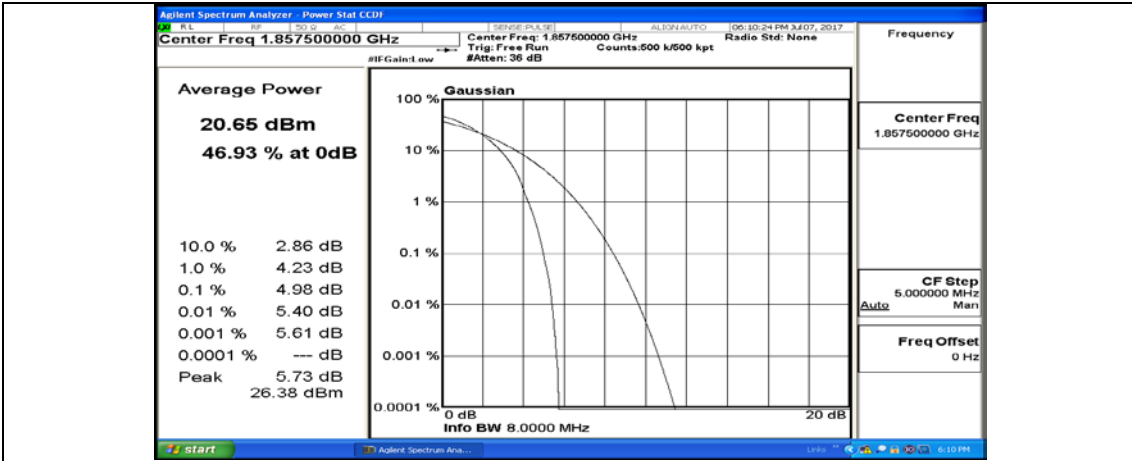

(Channel Bandwidth:15 MHz)_LCH_QPSK_75RB#0

(Channel Bandwidth:15 MHz)_MCH_QPSK_1RB#0