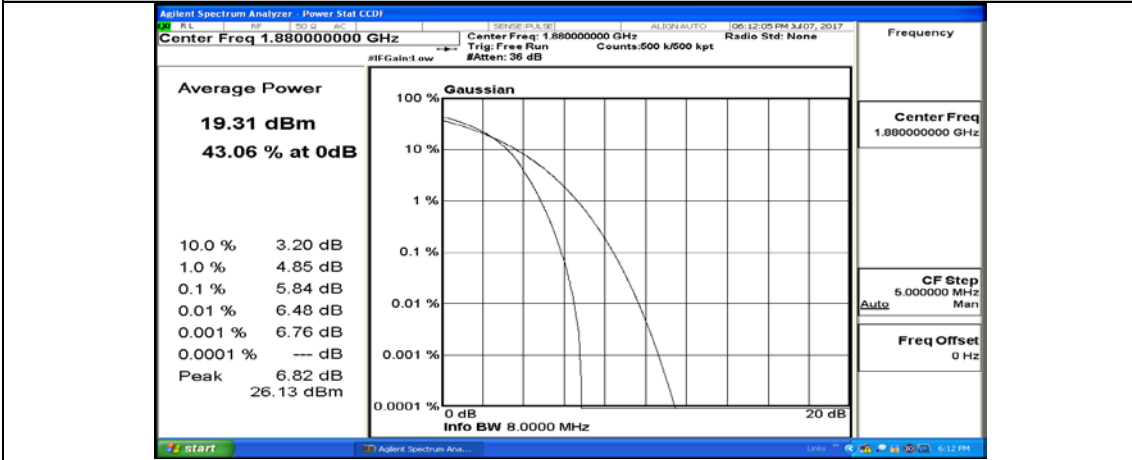

(Channel Bandwidth:15 MHz)_MCH_16QAM_37RB#0

(Channel Bandwidth:15 MHz)_MCH_16QAM_37RB#18

(Channel Bandwidth:15 MHz)_MCH_16QAM_37RB#38

(Channel Bandwidth:15 MHz)_MCH_16QAM_75RB#0

(Channel Bandwidth:15 MHz)_HCH_16QAM_1RB#0