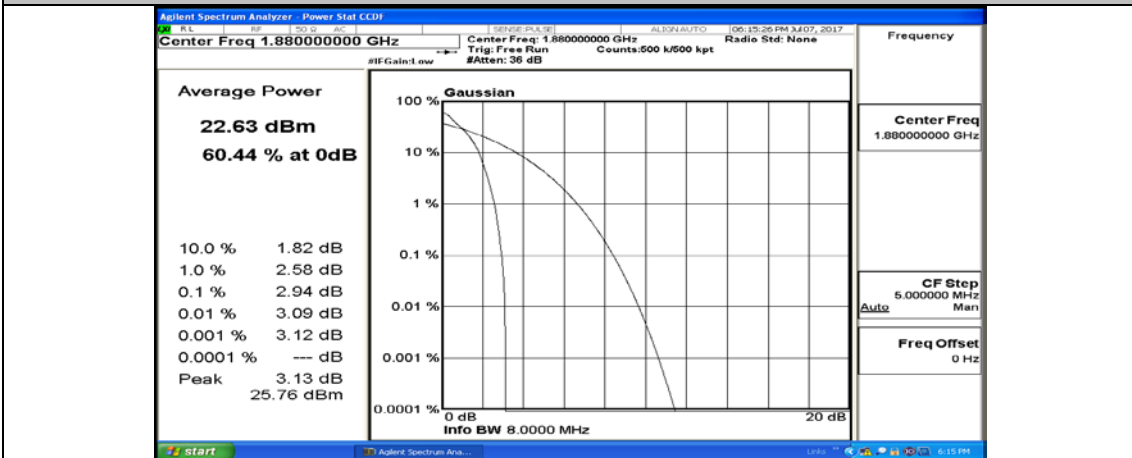

(Channel Bandwidth:20 MHz)_LCH_QPSK_50RB#25

(Channel Bandwidth:20 MHz)_LCH_QPSK_50RB#50

(Channel Bandwidth:20 MHz)_LCH_QPSK_100RB#0

(Channel Bandwidth:20 MHz)_MCH_QPSK_1RB#0

(Channel Bandwidth:20 MHz)_MCH_QPSK_1RB#49