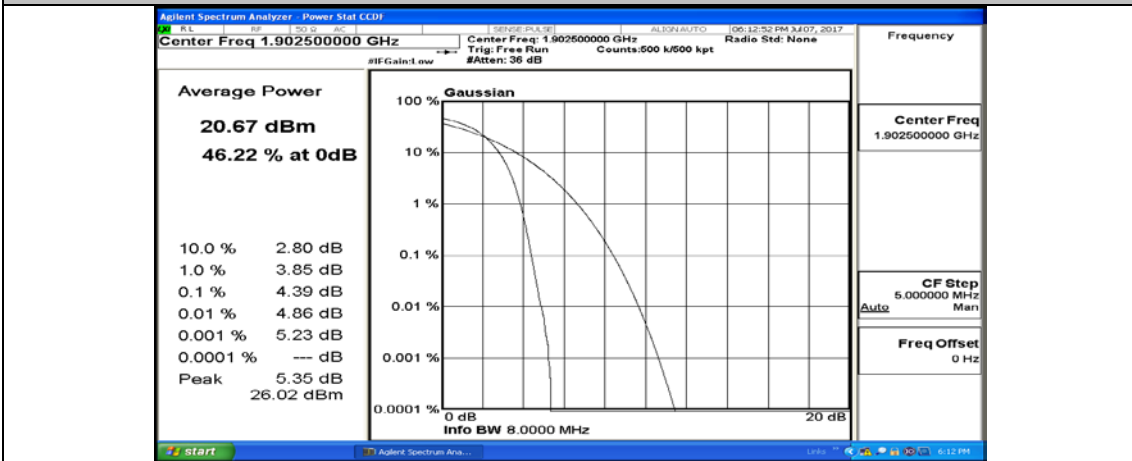

(Channel Bandwidth:15 MHz)_HCH_QPSK_37RB#0

(Channel Bandwidth:15 MHz)_HCH_QPSK_37RB#18