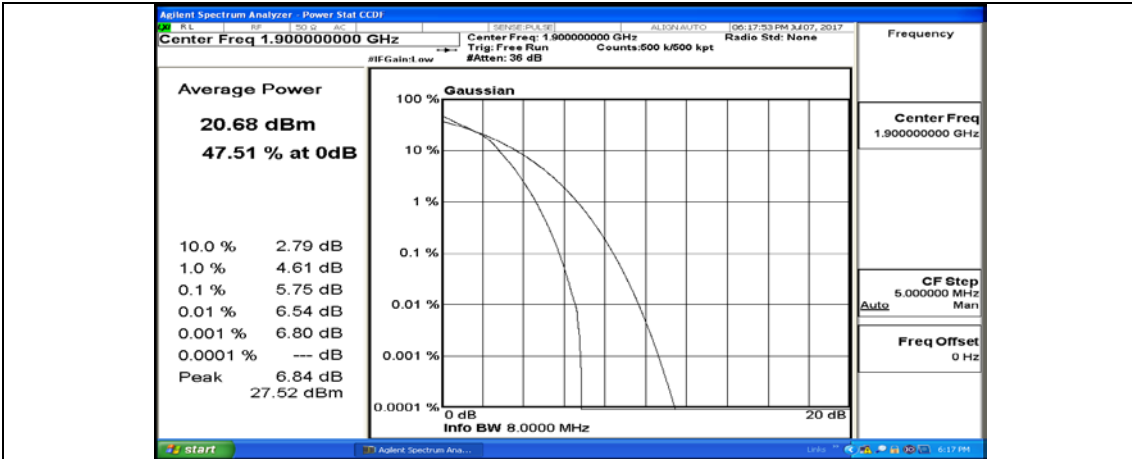

(Channel Bandwidth:20 MHz)_HCH_16QAM_50RB#25

(Channel Bandwidth:20 MHz)_HCH_16QAM_50RB#50