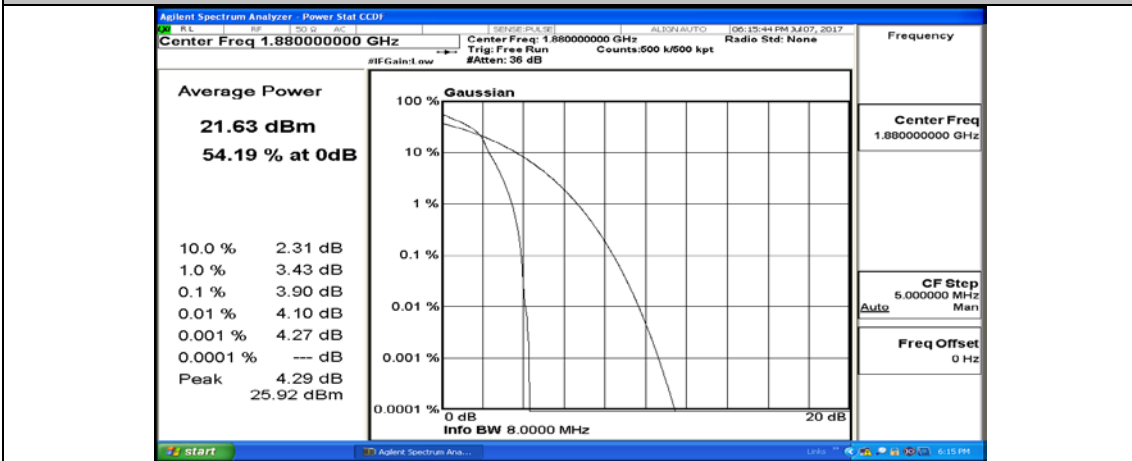

(Channel Bandwidth:20 MHz)_MCH_16QAM_1RB#49

(Channel Bandwidth:20 MHz)_MCH_16QAM_1RB#99