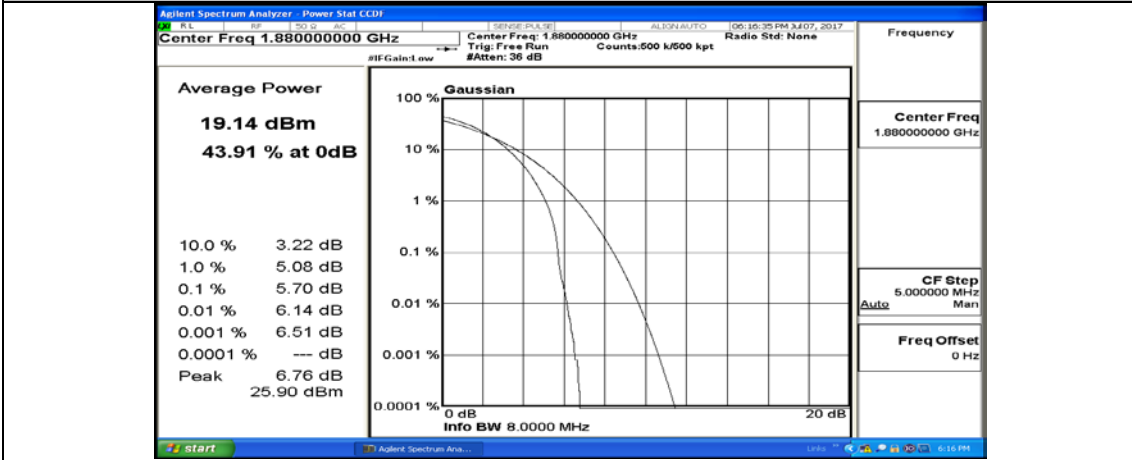

(Channel Bandwidth:20 MHz)_MCH_QPSK_1RB#99

(Channel Bandwidth:20 MHz)_MCH_QPSK_50RB#0

(Channel Bandwidth:20 MHz)_MCH_QPSK_50RB#25

(Channel Bandwidth:20 MHz)_MCH_QPSK_50RB#50

(Channel Bandwidth:20 MHz)_MCH_QPSK_100RB#0