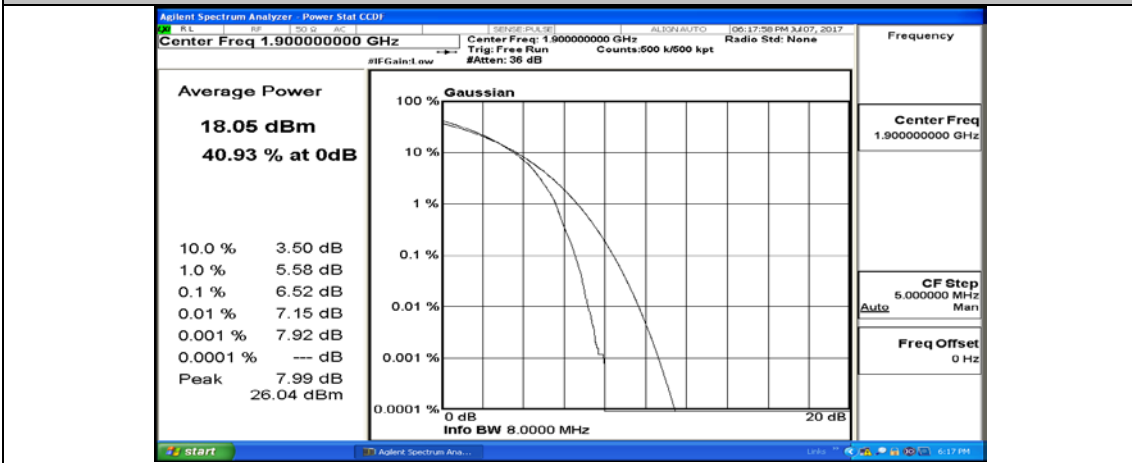

(Channel Bandwidth:20 MHz)_HCH_16QAM_50RB#50

(Channel Bandwidth:20 MHz)_HCH_16QAM_100RB#0