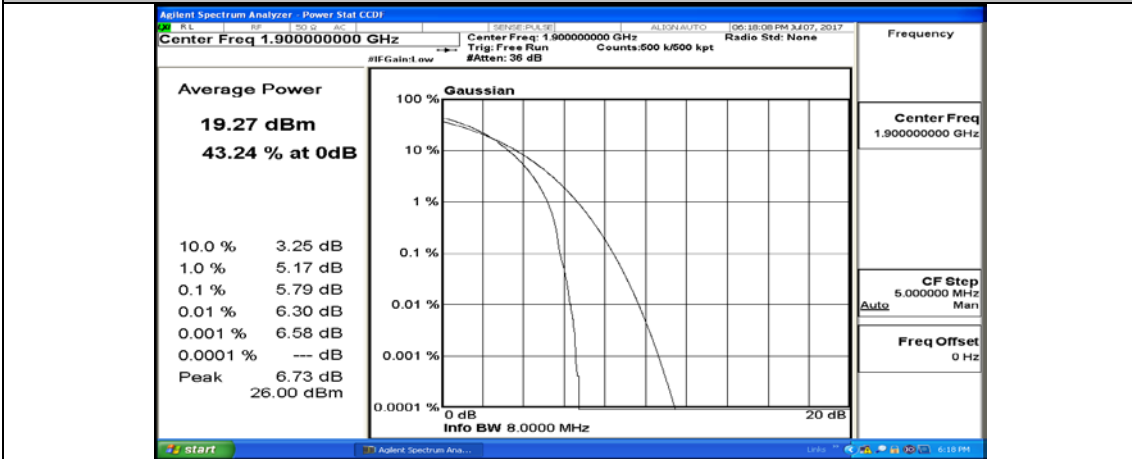

(Channel Bandwidth:20 MHz)_HCH_QPSK_100RB#0