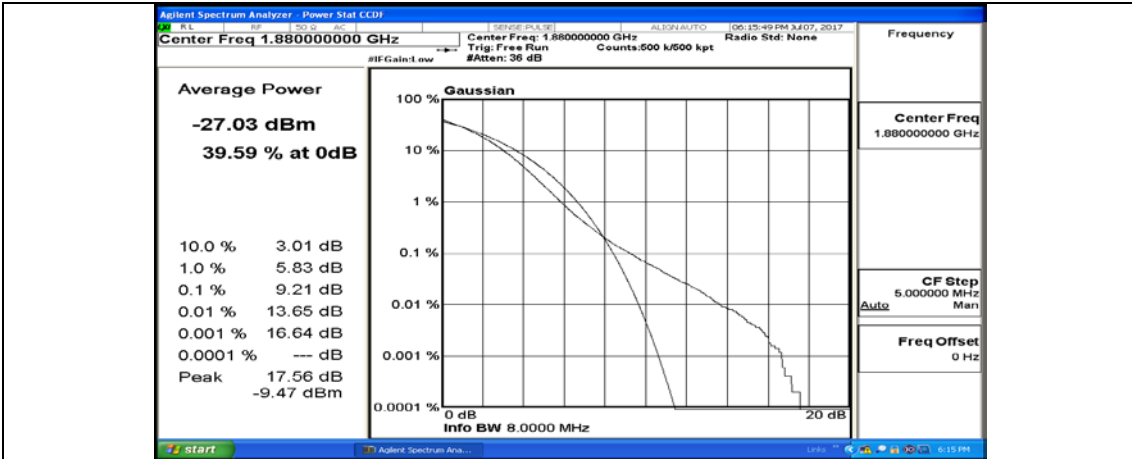

(Channel Bandwidth:20 MHz)_MCH_16QAM_1RB#99

(Channel Bandwidth:20 MHz)_MCH_16QAM_50RB#0