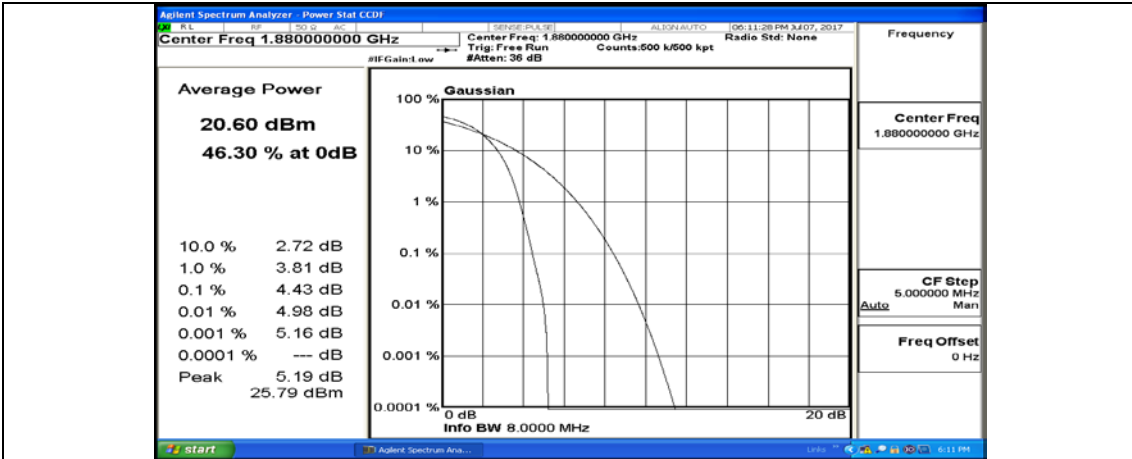

(Channel Bandwidth:15 MHz)_MCH_QPSK_37RB#38

(Channel Bandwidth:15 MHz)_MCH_QPSK_75RB#0