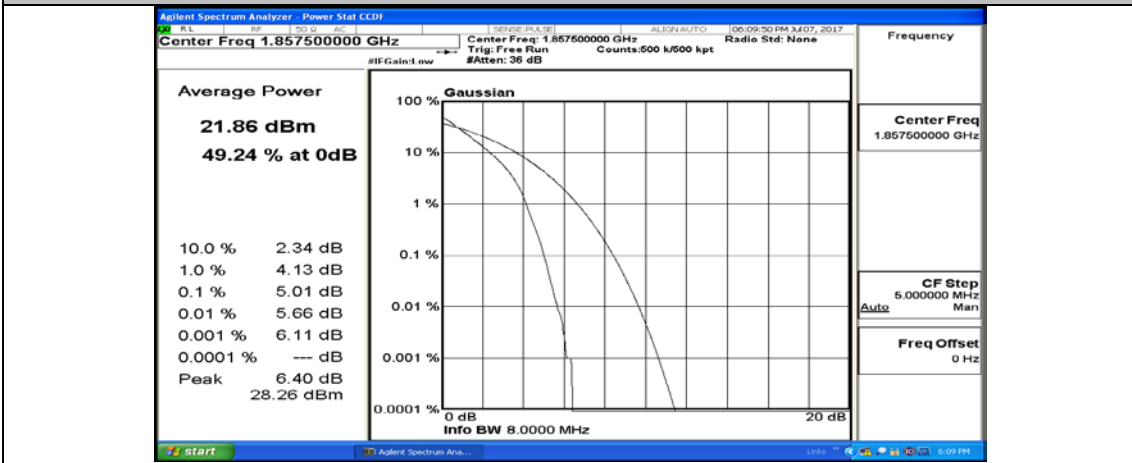

(Channel Bandwidth:15 MHz)_LCH_QPSK_1RB#37

(Channel Bandwidth:15 MHz)_LCH_QPSK_1RB#74

(Channel Bandwidth:15 MHz)_LCH_QPSK_37RB#0

(Channel Bandwidth:15 MHz)_LCH_QPSK_37RB#18

(Channel Bandwidth:15 MHz)_LCH_QPSK_37RB#38

(Channel Bandwidth:15 MHz)_LCH_QPSK_75RB#0

(Channel Bandwidth:15 MHz)_MCH_QPSK_1RB#0

(Channel Bandwidth:15 MHz)_MCH_QPSK_1RB#37

(Channel Bandwidth:15 MHz)_MCH_QPSK_1RB#74

(Channel Bandwidth:15 MHz)_MCH_QPSK_37RB#0