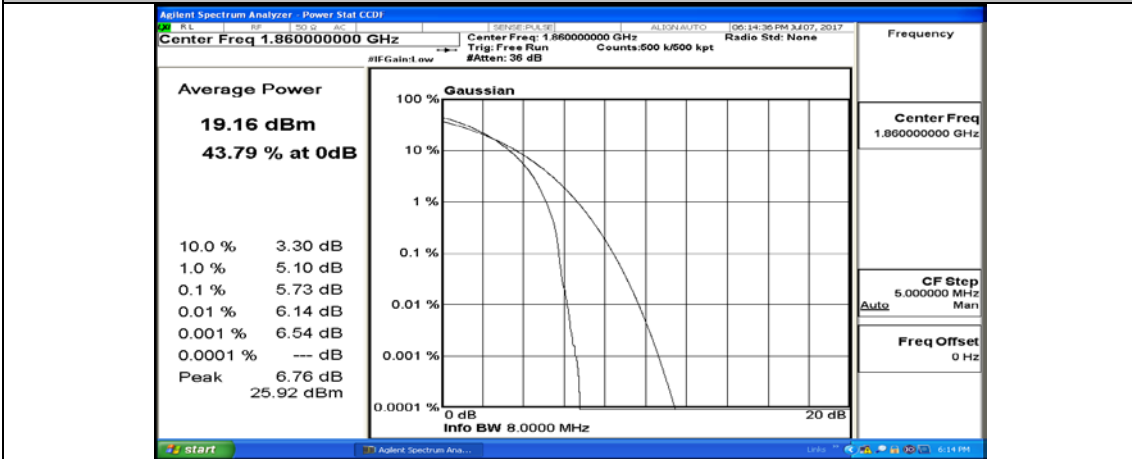

(Channel Bandwidth:20 MHz)_LCH_QPSK_50RB#50

(Channel Bandwidth:20 MHz)_LCH_QPSK_100RB#0