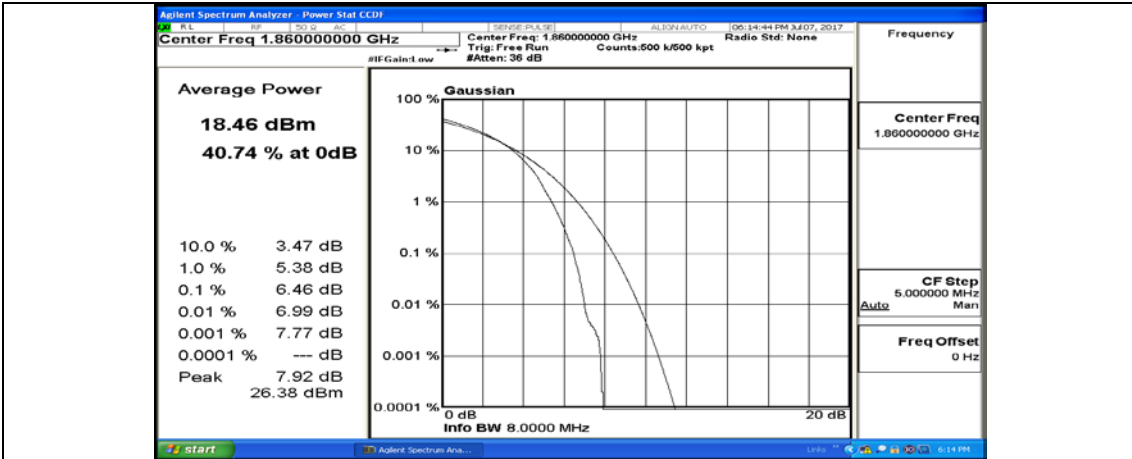

(Channel Bandwidth:20 MHz)_LCH_16QAM_50RB#0

(Channel Bandwidth:20 MHz)_LCH_16QAM_50RB#25