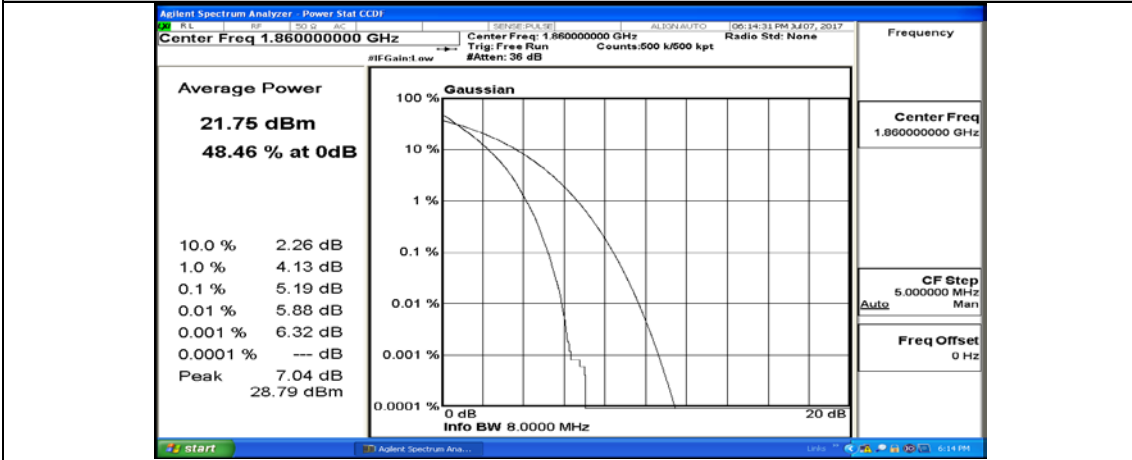

(Channel Bandwidth:20 MHz)_LCH_QPSK_50RB#25

(Channel Bandwidth:20 MHz)_LCH_QPSK_50RB#50