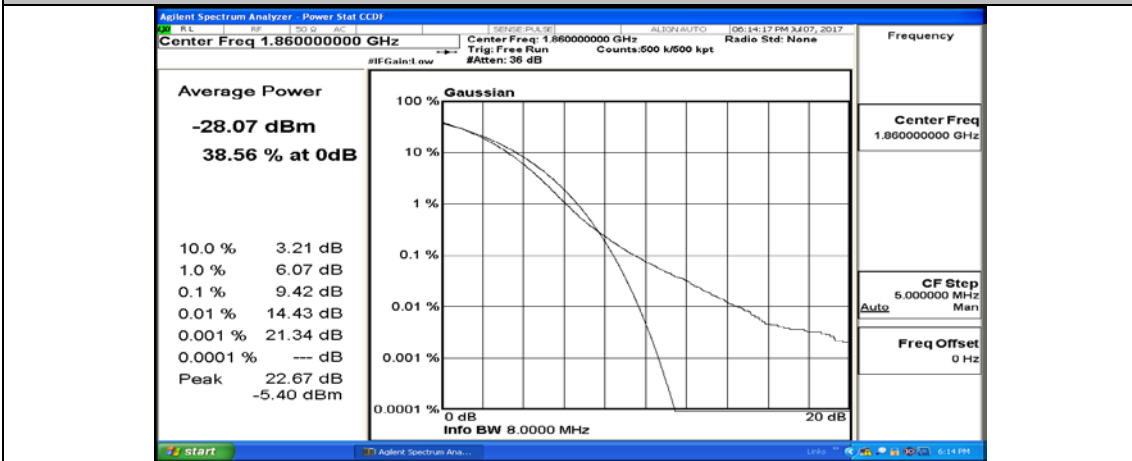

(Channel Bandwidth:20 MHz)_HCH_QPSK_50RB#50

(Channel Bandwidth:20 MHz)_HCH_QPSK_100RB#0

(Channel Bandwidth:20 MHz)_LCH_16QAM_1RB#0

(Channel Bandwidth:20 MHz)_LCH_16QAM_1RB#49

(Channel Bandwidth:20 MHz)_LCH_16QAM_1RB#99