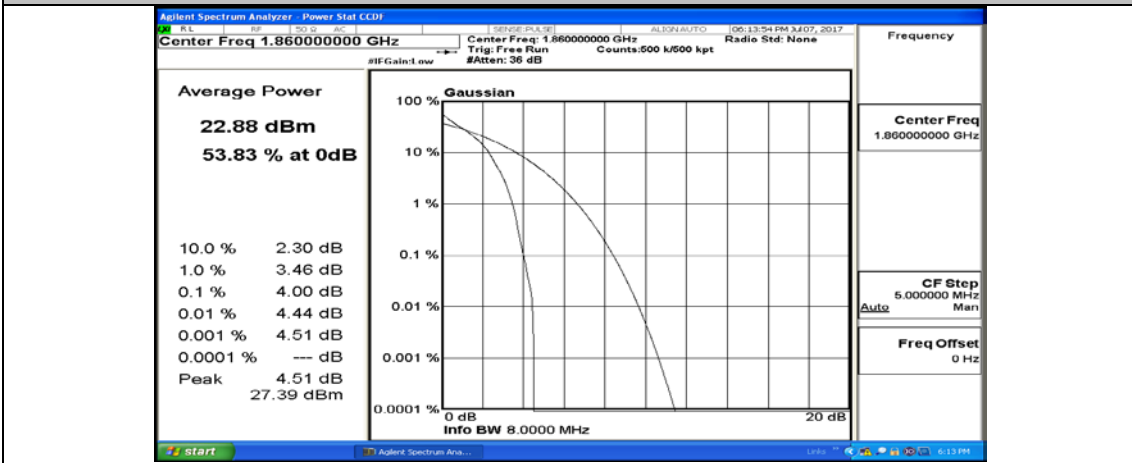

(Channel Bandwidth:15 MHz)_HCH_16QAM_75RB#0

Channel Bandwidth: 20 MHz

(Channel Bandwidth:20 MHz)_LCH_QPSK_1RB#0

(Channel Bandwidth:20 MHz)_LCH_QPSK_1RB#49

(Channel Bandwidth:20 MHz)_LCH_QPSK_1RB#99

(Channel Bandwidth:20 MHz)_LCH_QPSK_50RB#0