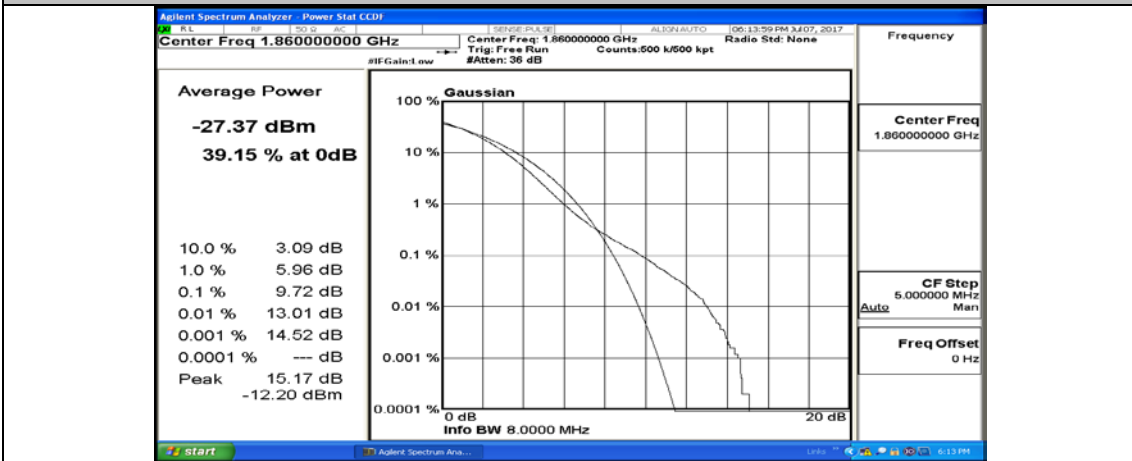

(Channel Bandwidth:15 MHz)_HCH_16QAM_75RB#0

Channel Bandwidth: 20 MHz

(Channel Bandwidth:20 MHz)_LCH_QPSK_1RB#0

(Channel Bandwidth:20 MHz)_LCH_QPSK_1RB#49

(Channel Bandwidth:20 MHz)_LCH_QPSK_1RB#99

(Channel Bandwidth:20 MHz)_LCH_QPSK_50RB#0