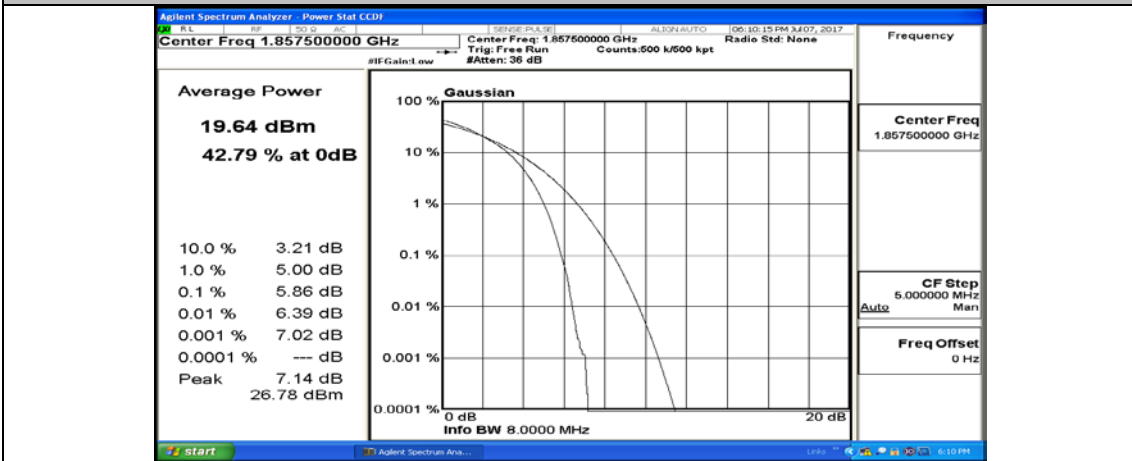

(Channel Bandwidth:15 MHz)_LCH_16QAM_37RB#38

(Channel Bandwidth:15 MHz)_LCH_16QAM_75RB#0