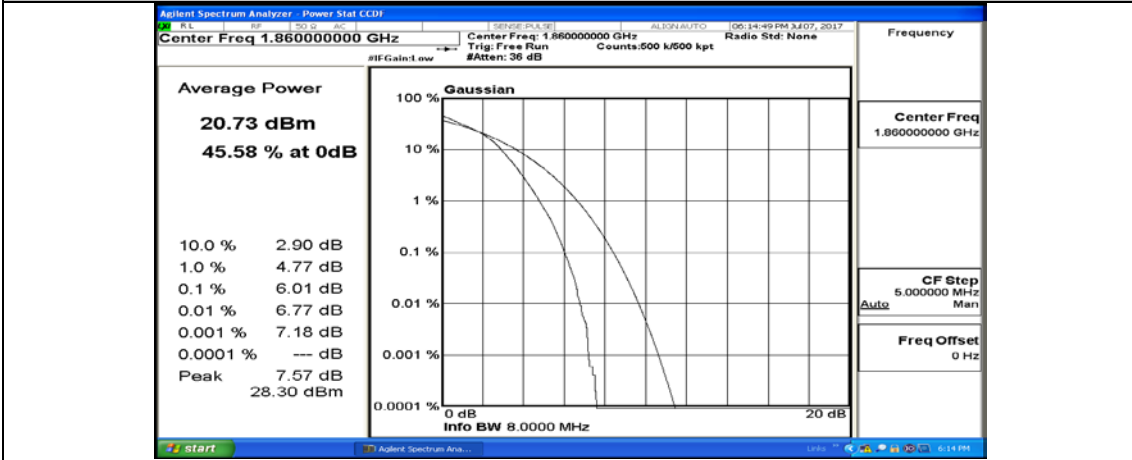

(Channel Bandwidth:20 MHz)_LCH_16QAM_50RB#25

(Channel Bandwidth:20 MHz)_LCH_16QAM_50RB#50