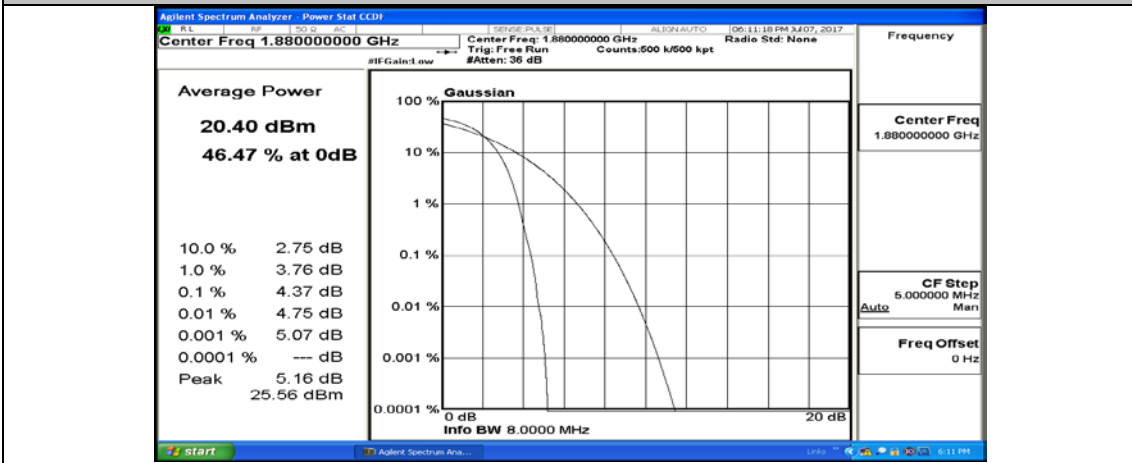

(Channel Bandwidth:15 MHz)_LCH_QPSK_75RB#0

(Channel Bandwidth:15 MHz)_MCH_QPSK_1RB#0

(Channel Bandwidth:15 MHz)_MCH_QPSK_1RB#37

(Channel Bandwidth:15 MHz)_MCH_QPSK_1RB#74

(Channel Bandwidth:15 MHz)_MCH_QPSK_37RB#0