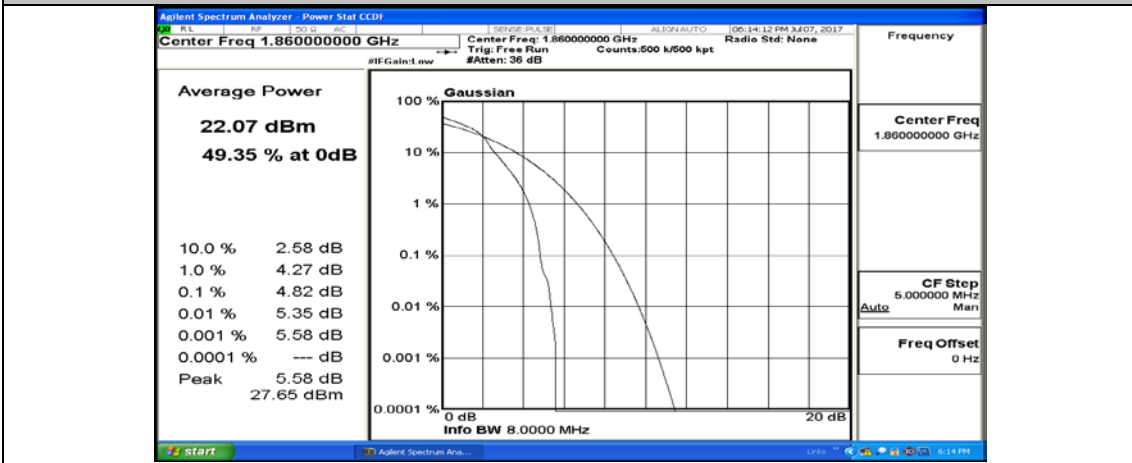

(Channel Bandwidth:20 MHz)_HCH_QPSK_50RB#50

(Channel Bandwidth:20 MHz)_HCH_QPSK_100RB#0

(Channel Bandwidth:20 MHz)_LCH_16QAM_1RB#0

(Channel Bandwidth:20 MHz)_LCH_16QAM_1RB#49

(Channel Bandwidth:20 MHz)_LCH_16QAM_1RB#99