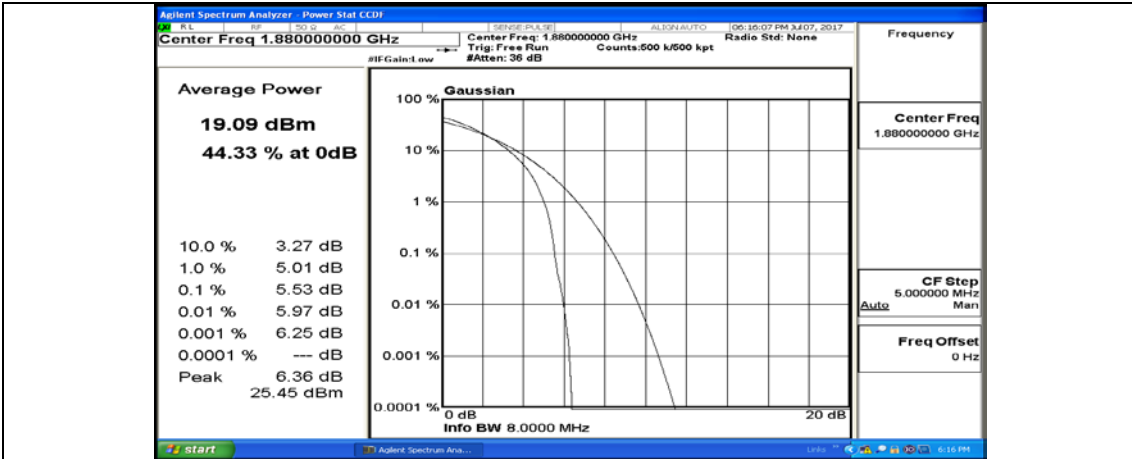

(Channel Bandwidth:20 MHz)_MCH_QPSK_1RB#99

(Channel Bandwidth:20 MHz)_MCH_QPSK_50RB#0

(Channel Bandwidth:20 MHz)_MCH_QPSK_50RB#25

(Channel Bandwidth:20 MHz)_MCH_QPSK_50RB#50

(Channel Bandwidth:20 MHz)_MCH_QPSK_100RB#0