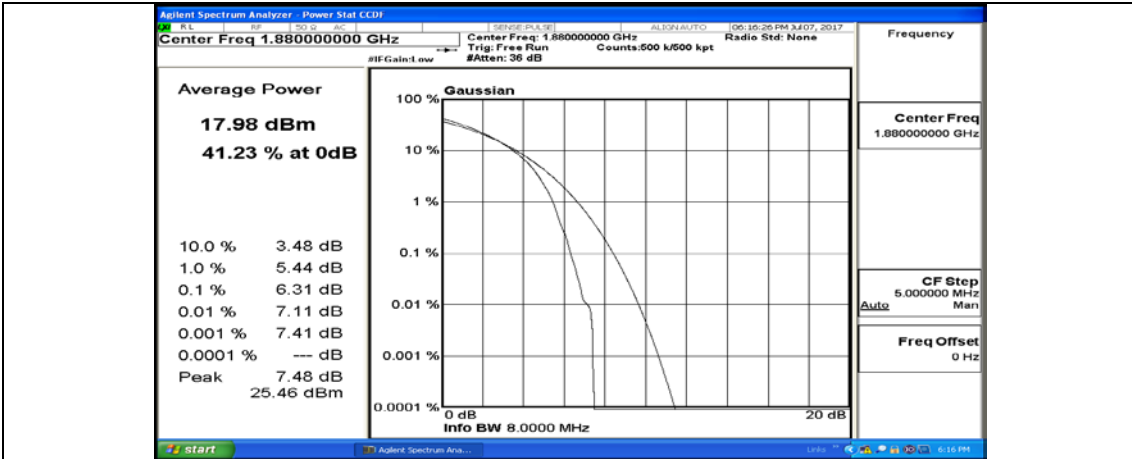

(Channel Bandwidth:20 MHz)_MCH_16QAM_1RB#49

(Channel Bandwidth:20 MHz)_MCH_16QAM_1RB#99

(Channel Bandwidth:20 MHz)_MCH_16QAM_50RB#0

(Channel Bandwidth:20 MHz)_MCH_16QAM_50RB#25

(Channel Bandwidth:20 MHz)_MCH_16QAM_50RB#50