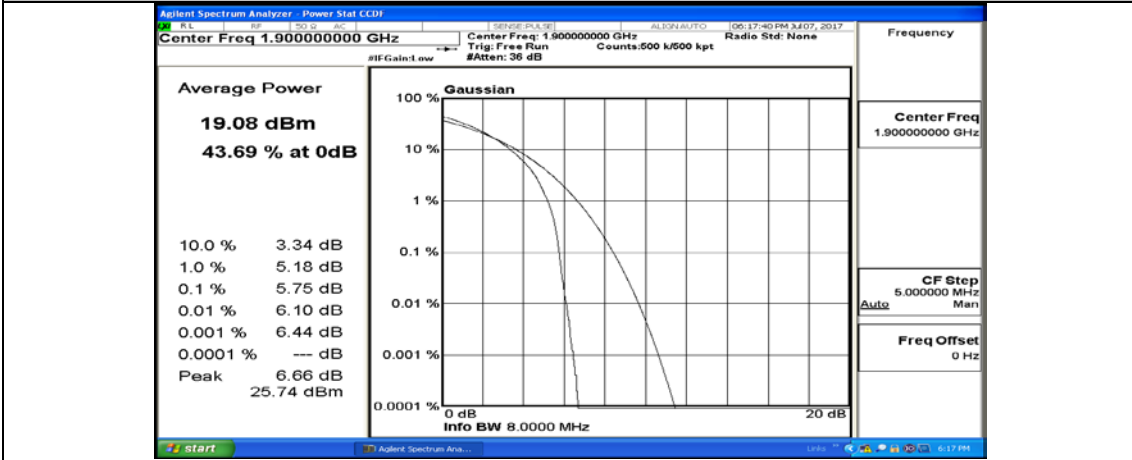

(Channel Bandwidth:20 MHz)_HCH_QPSK_50RB#50

(Channel Bandwidth:20 MHz)_HCH_QPSK_100RB#0