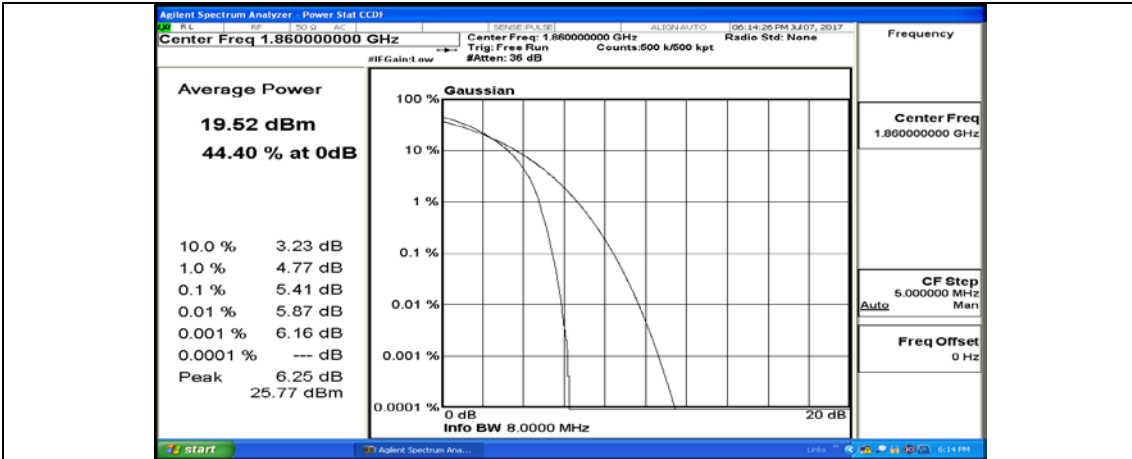

(Channel Bandwidth:15 MHz)_HCH_16QAM_75RB#0

Channel Bandwidth: 20 MHz

(Channel Bandwidth:20 MHz)_LCH_QPSK_1RB#0

(Channel Bandwidth:20 MHz)_LCH_QPSK_1RB#49

(Channel Bandwidth:20 MHz)_LCH_QPSK_1RB#99

(Channel Bandwidth:20 MHz)_LCH_QPSK_50RB#0