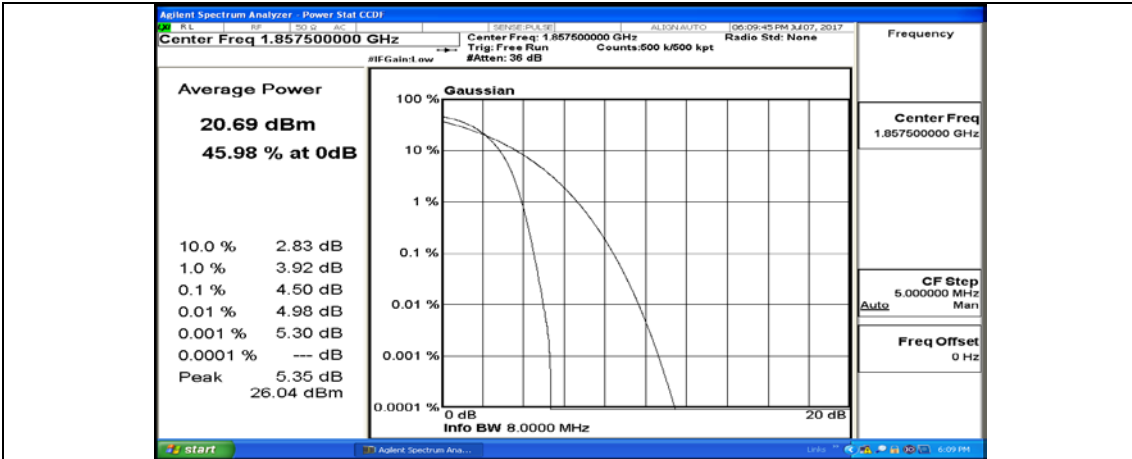

(Channel Bandwidth:15 MHz)_LCH_QPSK_1RB#37

(Channel Bandwidth:15 MHz)_LCH_QPSK_1RB#74

(Channel Bandwidth:15 MHz)_LCH_QPSK_37RB#0

(Channel Bandwidth:15 MHz)_LCH_QPSK_37RB#18

(Channel Bandwidth:15 MHz)_LCH_QPSK_37RB#38