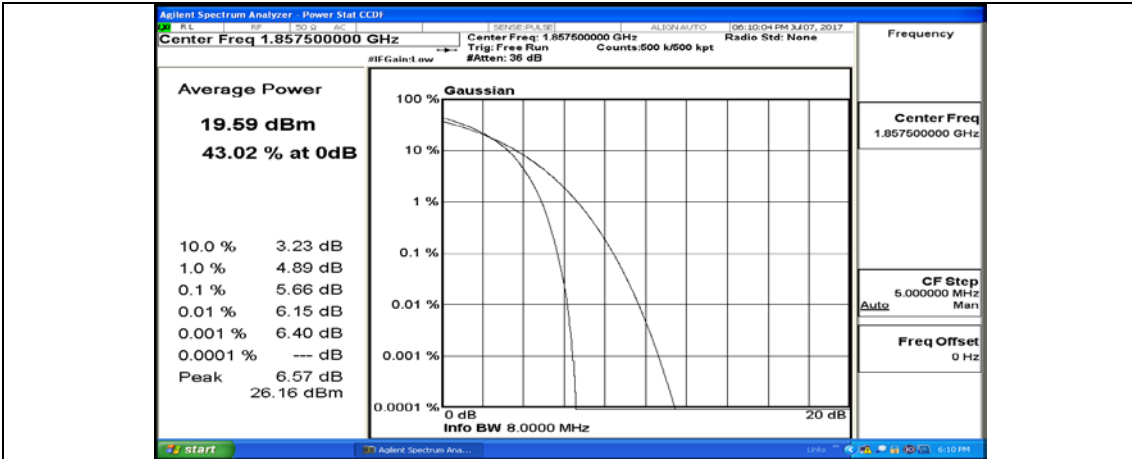

(Channel Bandwidth:15 MHz)_LCH_16QAM_1RB#0

(Channel Bandwidth:15 MHz)_LCH_16QAM_1RB#37

(Channel Bandwidth:15 MHz)_LCH_16QAM_1RB#74

(Channel Bandwidth:15 MHz)_LCH_16QAM_37RB#0

(Channel Bandwidth:15 MHz)_LCH_16QAM_37RB#18