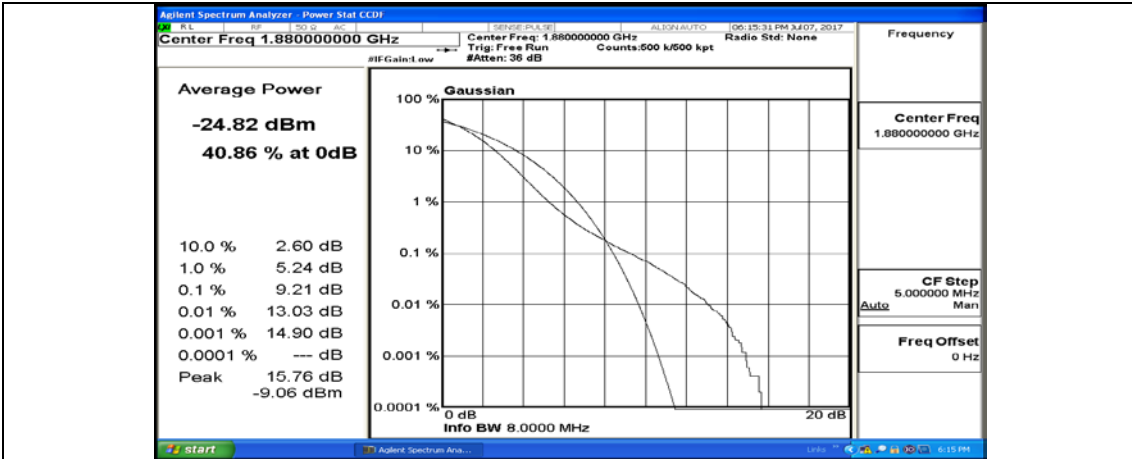

(Channel Bandwidth:20 MHz)_MCH_QPSK_1RB#99

(Channel Bandwidth:20 MHz)_MCH_QPSK_50RB#0