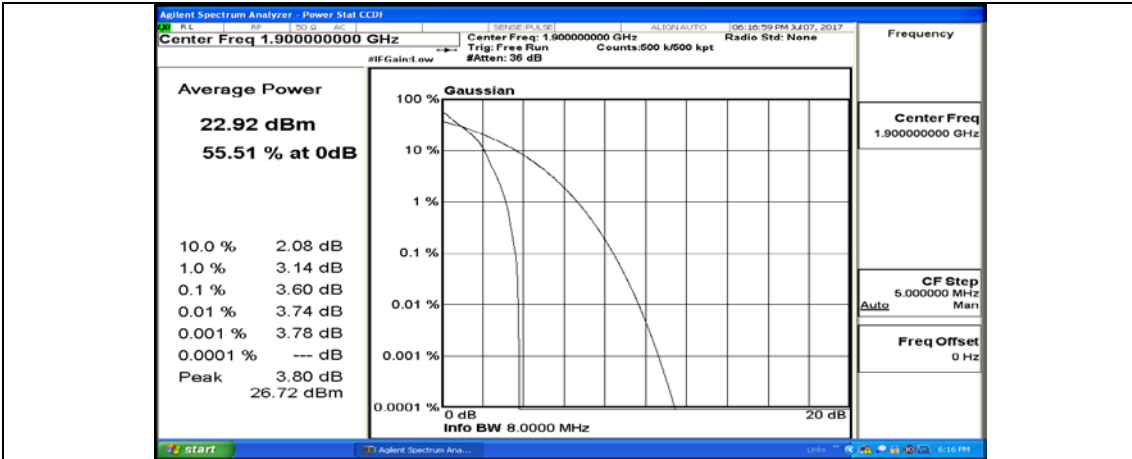

(Channel Bandwidth:20 MHz)_HCH_QPSK_1RB#49

(Channel Bandwidth:20 MHz)_HCH_QPSK_1RB#99