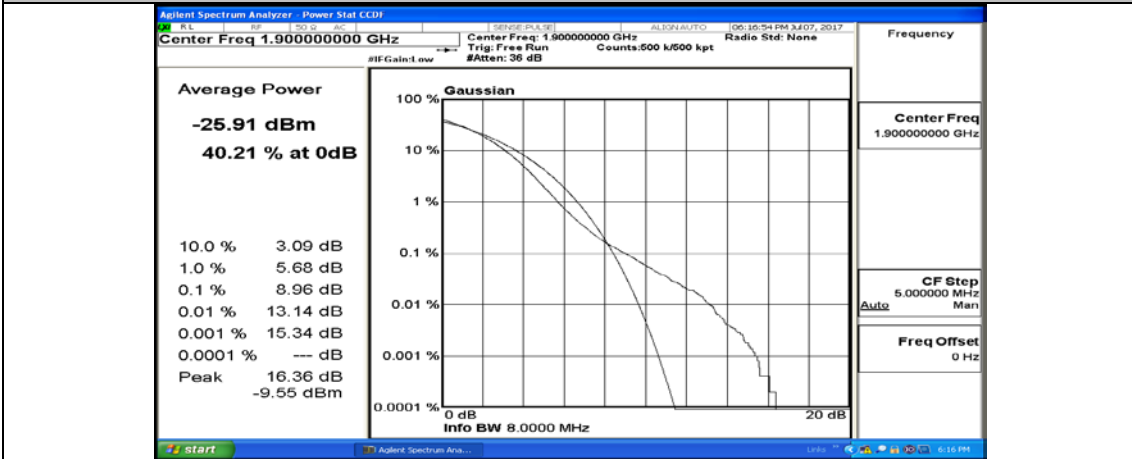

(Channel Bandwidth:20 MHz)_HCH_QPSK_1RB#0

(Channel Bandwidth:20 MHz)_HCH_QPSK_1RB#49