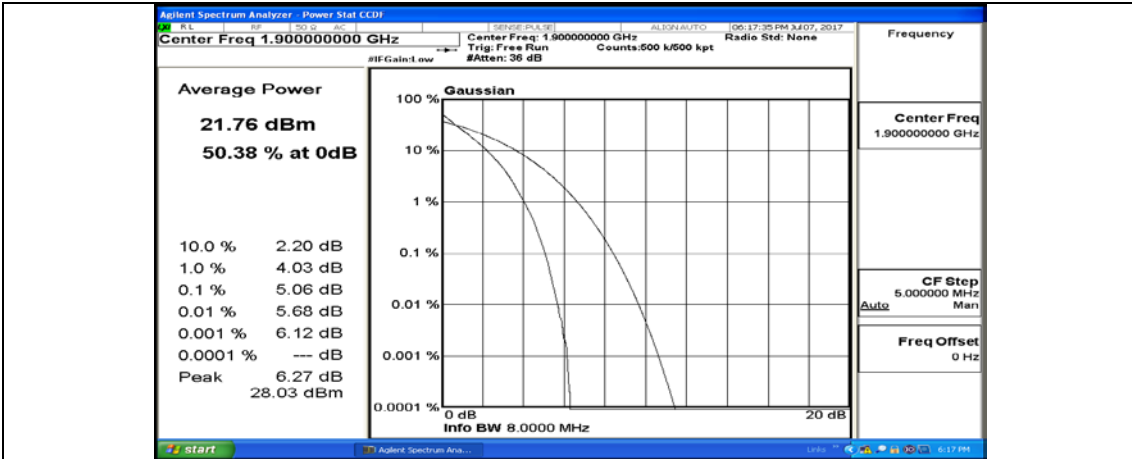

(Channel Bandwidth:20 MHz)_HCH_QPSK_1RB#0

(Channel Bandwidth:20 MHz)_HCH_QPSK_1RB#49

(Channel Bandwidth:20 MHz)_HCH_QPSK_1RB#99

(Channel Bandwidth:20 MHz)_HCH_QPSK_50RB#0

(Channel Bandwidth:20 MHz)_HCH_QPSK_50RB#25