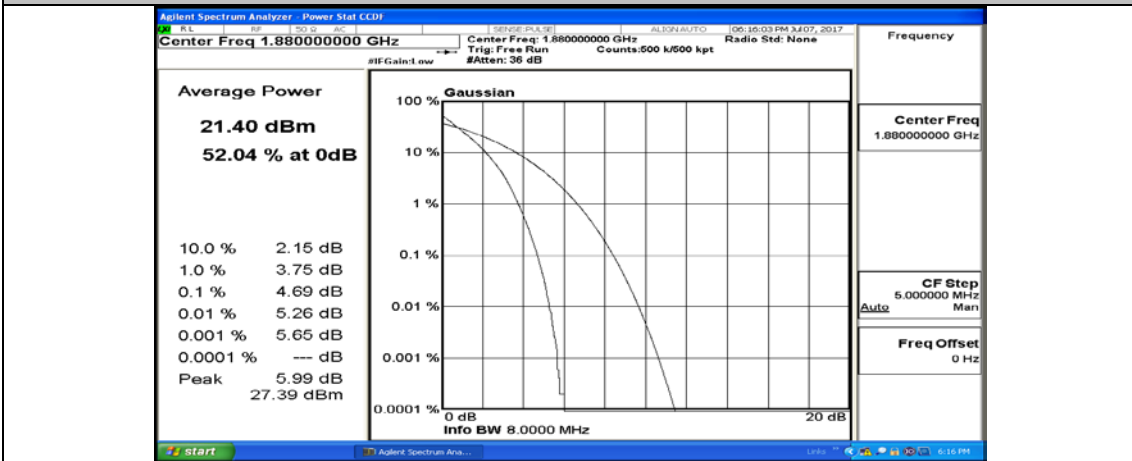

(Channel Bandwidth:20 MHz)_MCH_QPSK_50RB#25

(Channel Bandwidth:20 MHz)_MCH_QPSK_50RB#50