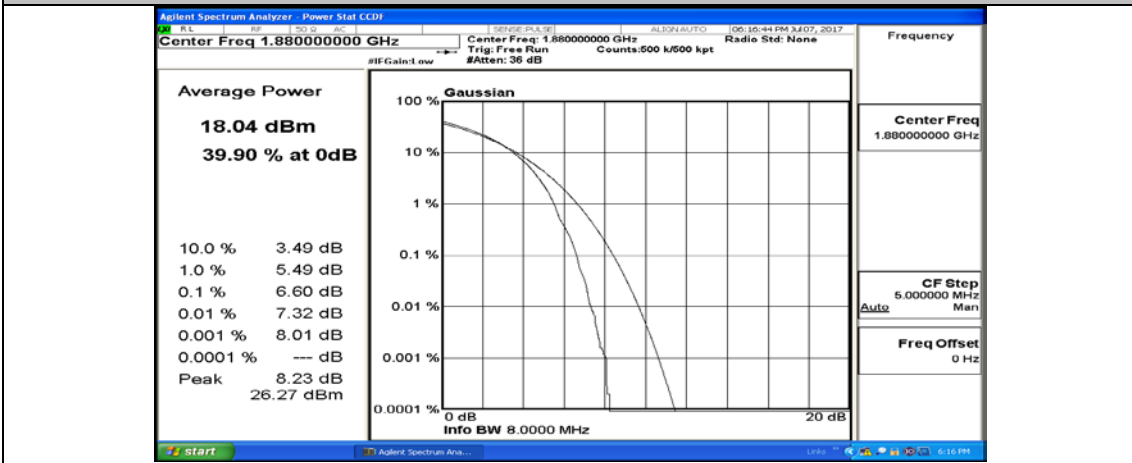

(Channel Bandwidth:20 MHz)_MCH_16QAM_100RB#0

(Channel Bandwidth:20 MHz)_HCH_16QAM_1RB#0