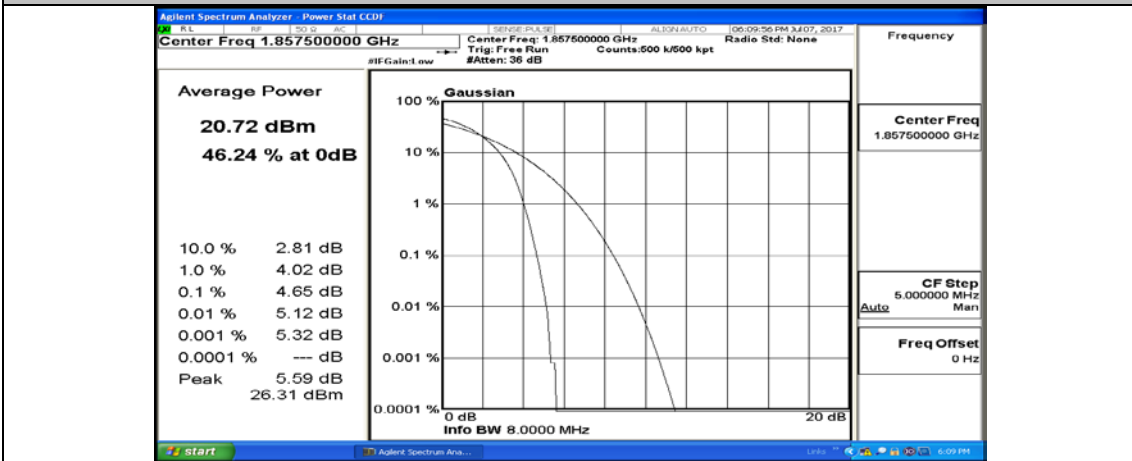

(Channel Bandwidth:15 MHz)_LCH_QPSK_1RB#37

(Channel Bandwidth:15 MHz)_LCH_QPSK_1RB#74

(Channel Bandwidth:15 MHz)_LCH_QPSK_37RB#0

(Channel Bandwidth:15 MHz)_LCH_QPSK_37RB#18

(Channel Bandwidth:15 MHz)_LCH_QPSK_37RB#38

(Channel Bandwidth:15 MHz)_LCH_QPSK_75RB#0

(Channel Bandwidth:15 MHz)_MCH_QPSK_1RB#0

(Channel Bandwidth:15 MHz)_MCH_QPSK_1RB#37

(Channel Bandwidth:15 MHz)_MCH_QPSK_1RB#74

(Channel Bandwidth:15 MHz)_MCH_QPSK_37RB#0