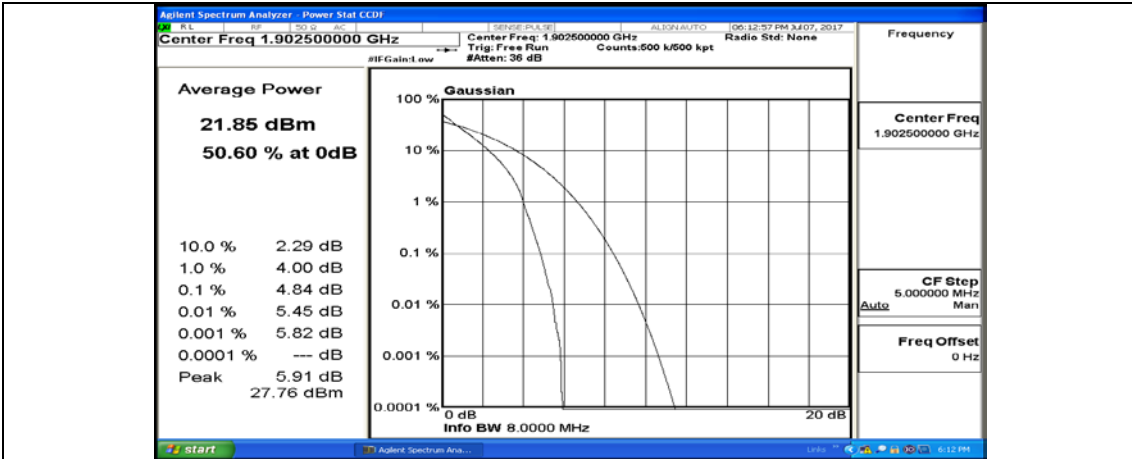

(Channel Bandwidth:15 MHz)_HCH_QPSK_37RB#18

(Channel Bandwidth:15 MHz)_HCH_QPSK_37RB#38