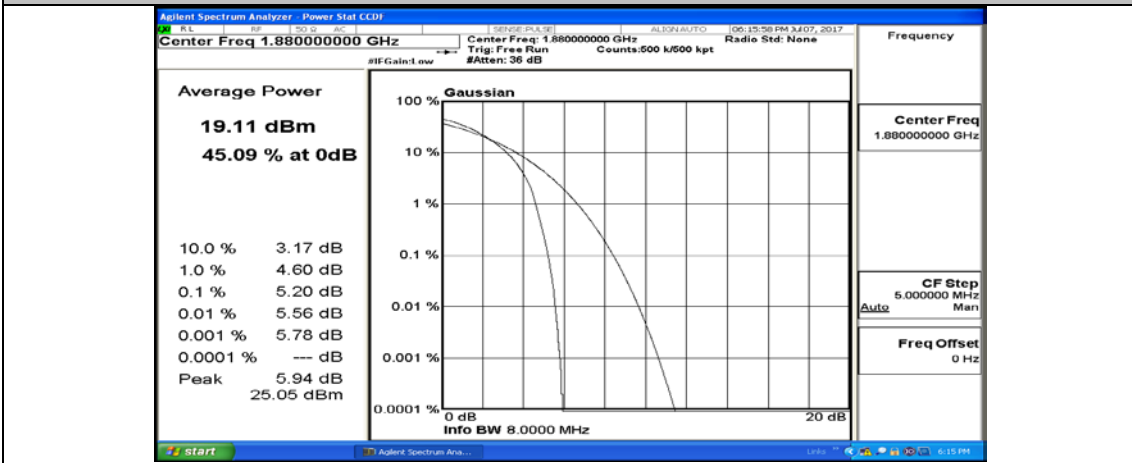

(Channel Bandwidth:20 MHz)_MCH_QPSK_50RB#0

(Channel Bandwidth:20 MHz)_MCH_QPSK_50RB#25