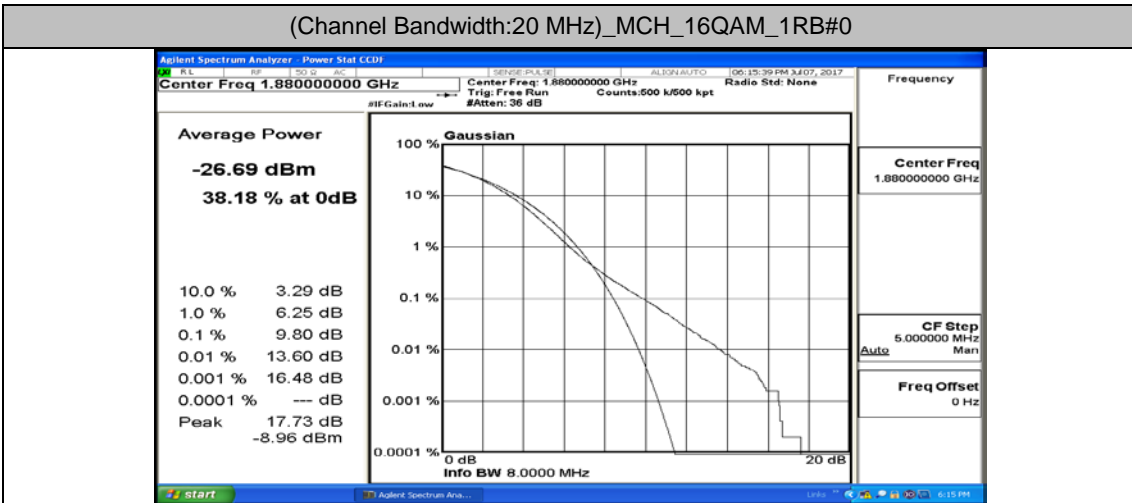

(Channel Bandwidth:20 MHz)_LCH_16QAM_50RB#0

(Channel Bandwidth:20 MHz)_LCH_16QAM_50RB#25

(Channel Bandwidth:20 MHz)_LCH_16QAM_50RB#50

(Channel Bandwidth:20 MHz)_LCH_16QAM_100RB#0

(Channel Bandwidth:20 MHz)_MCH_16QAM_1RB#0