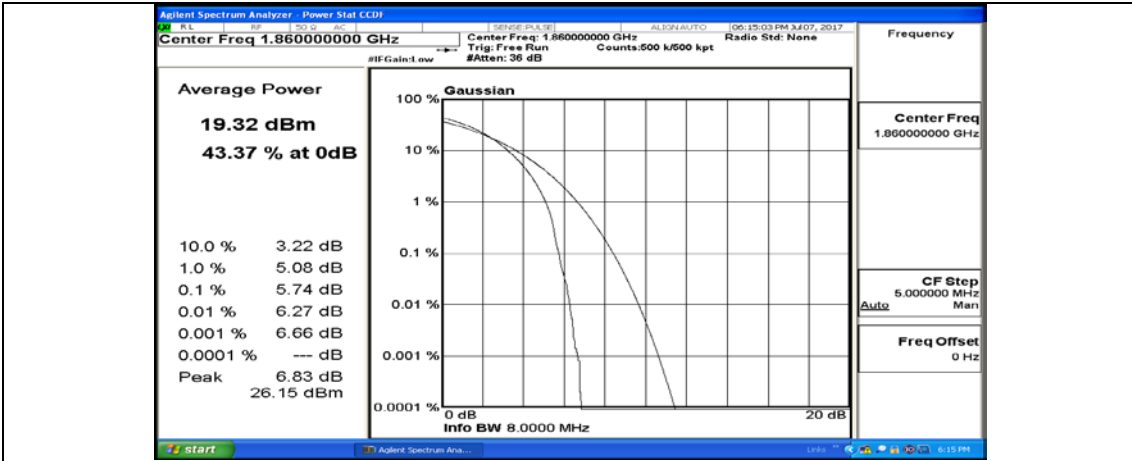

(Channel Bandwidth:20 MHz)_LCH_QPSK_100RB#0

(Channel Bandwidth:20 MHz)_MCH_QPSK_1RB#0