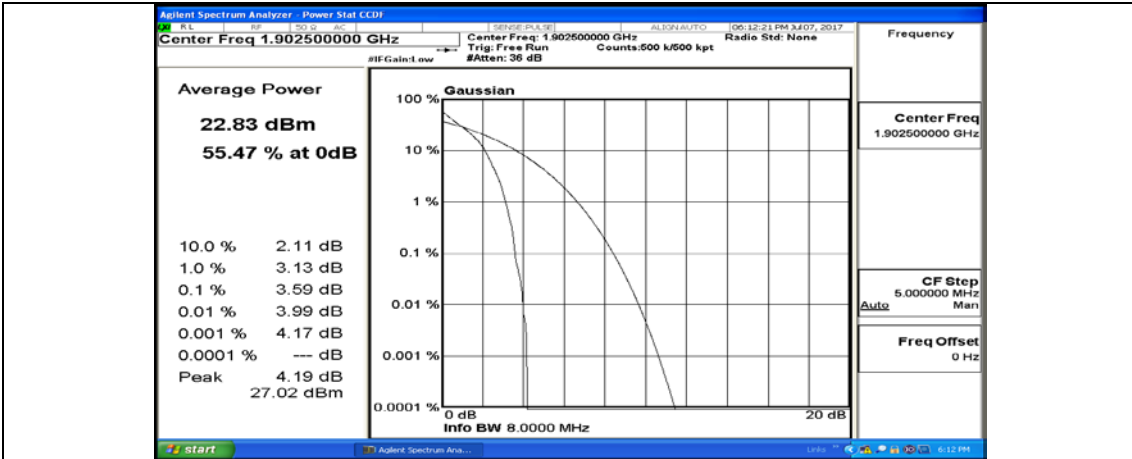

(Channel Bandwidth:15 MHz)_MCH_QPSK_37RB#18

(Channel Bandwidth:15 MHz)_MCH_QPSK_37RB#38

(Channel Bandwidth:15 MHz)_MCH_QPSK_75RB#0

(Channel Bandwidth:15 MHz)_HCH_QPSK_1RB#0

(Channel Bandwidth:15 MHz)_HCH_QPSK_1RB#37