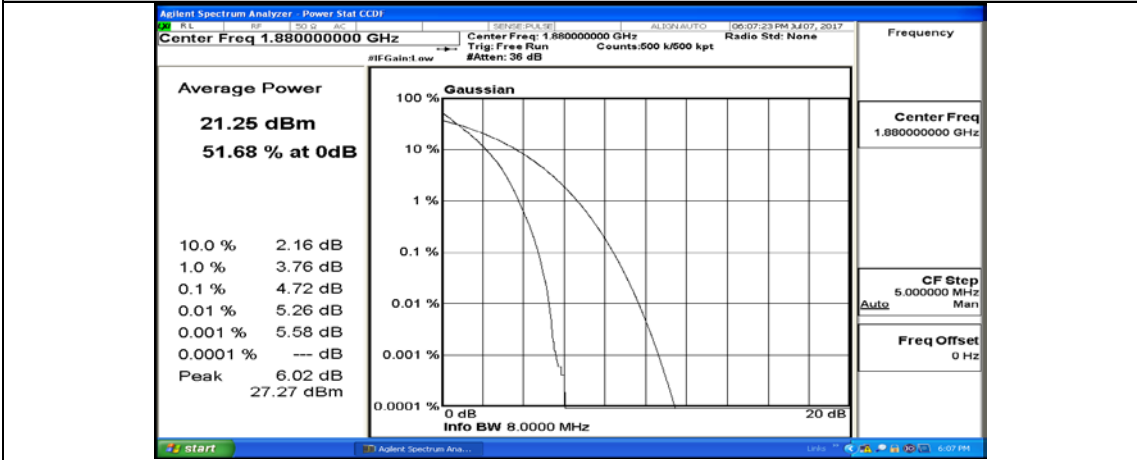

Channel Bandwidth: 10 MHz_MCH_QPSK_50RB#0