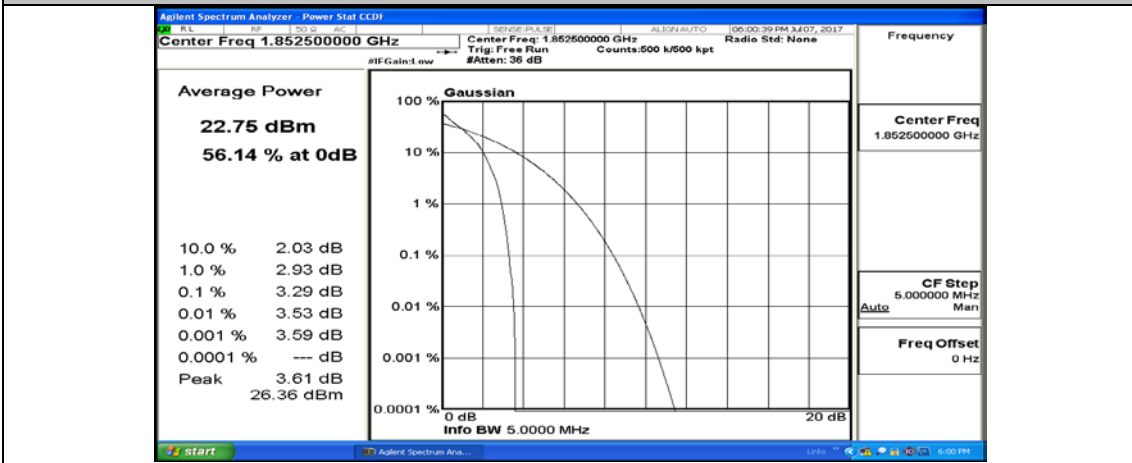

(Channel Bandwidth: 5 MHz)_LCH_QPSK_1RB#12

(Channel Bandwidth: 5 MHz)_LCH_QPSK_1RB#24

(Channel Bandwidth: 5 MHz)_LCH_QPSK_12RB#0

(Channel Bandwidth: 5 MHz)_LCH_QPSK_12RB#6

(Channel Bandwidth: 5 MHz)_LCH_QPSK_12RB#13