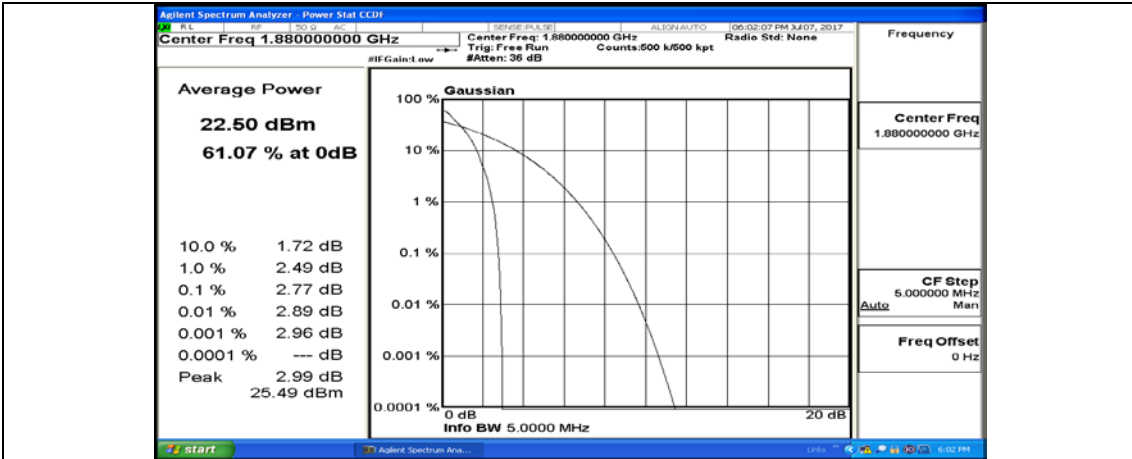

(Channel Bandwidth: 5 MHz)_LCH_QPSK_25RB#0

(Channel Bandwidth: 5 MHz)_MCH_QPSK_1RB#0

(Channel Bandwidth: 5 MHz)_MCH_QPSK_1RB#12

(Channel Bandwidth: 5 MHz)_MCH_QPSK_1RB#24

(Channel Bandwidth: 5 MHz)_MCH_QPSK_12RB#0