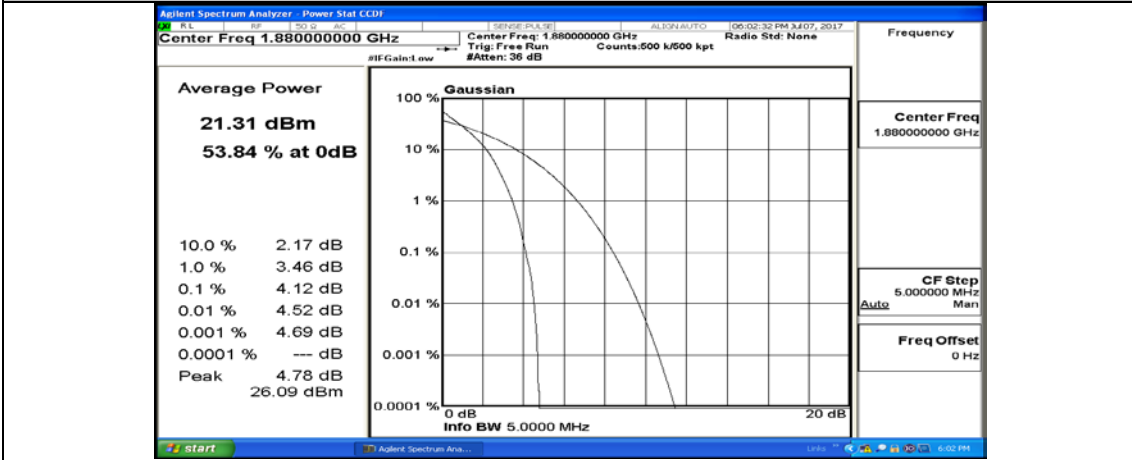

(Channel Bandwidth: 5 MHz)_LCH_QPSK_25RB#0

(Channel Bandwidth: 5 MHz)_MCH_QPSK_1RB#0

(Channel Bandwidth: 5 MHz)_MCH_QPSK_1RB#12

(Channel Bandwidth: 5 MHz)_MCH_QPSK_1RB#24

(Channel Bandwidth: 5 MHz)_MCH_QPSK_12RB#0