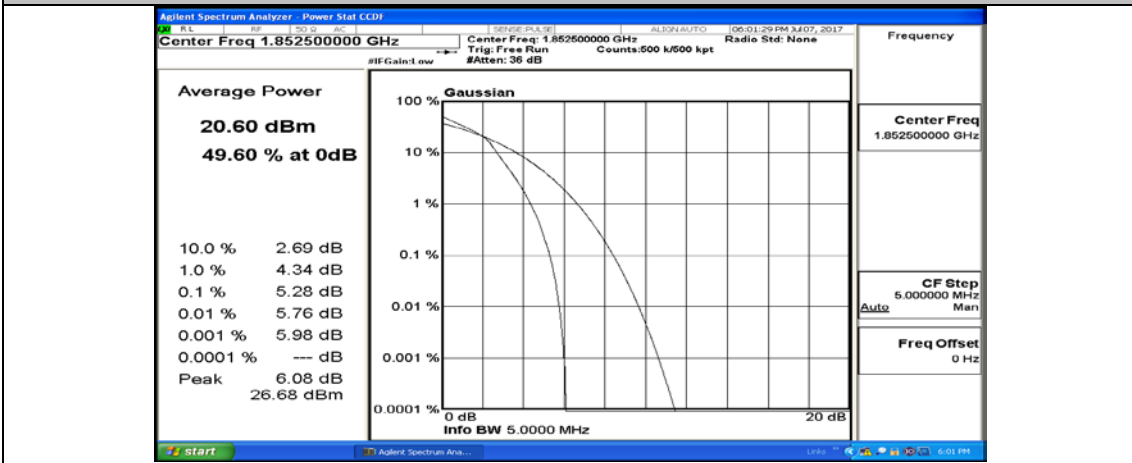

(Channel Bandwidth: 5 MHz)_LCH_16QAM_1RB#0

(Channel Bandwidth: 5 MHz)_LCH_16QAM_1RB#12

(Channel Bandwidth: 5 MHz)_LCH_16QAM_1RB#24

(Channel Bandwidth: 5 MHz)_LCH_16QAM_12RB#0

(Channel Bandwidth: 5 MHz)_LCH_16QAM_12RB#6