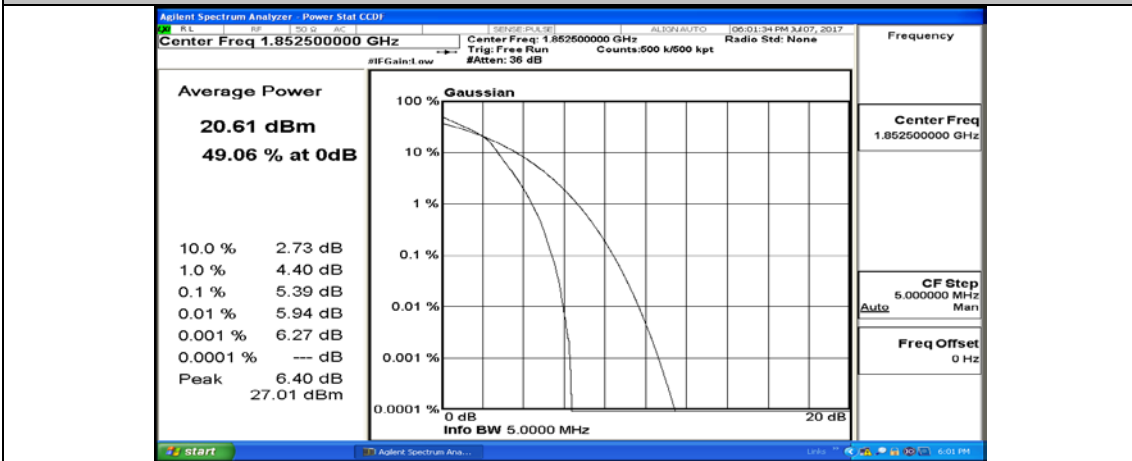

(Channel Bandwidth: 5 MHz)_LCH_16QAM_12RB#13