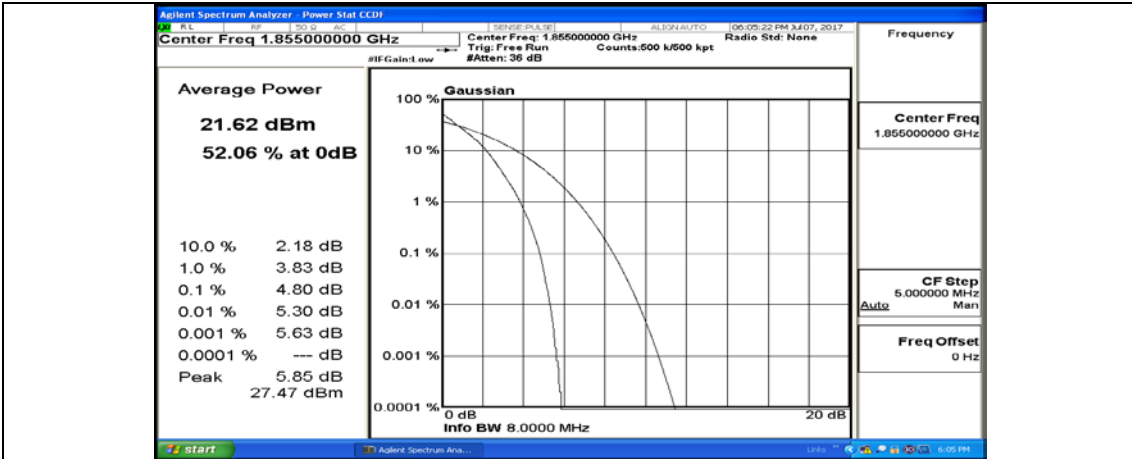

(Channel Bandwidth: 5 MHz)_HCH_16QAM_25RB#0

Channel Bandwidth: 10 MHz

Channel Bandwidth: 10 MHz_LCH_QPSK_1RB#0

Channel Bandwidth: 10 MHz_LCH_QPSK_1RB#24

Channel Bandwidth: 10 MHz_LCH_QPSK_1RB#49

Channel Bandwidth: 10 MHz_LCH_QPSK_25RB#0