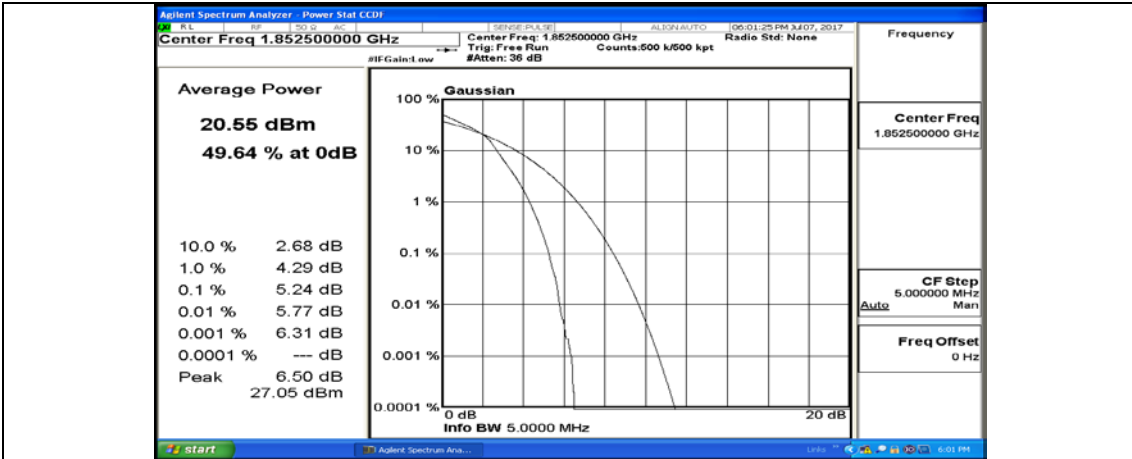

(Channel Bandwidth: 5 MHz)_LCH_16QAM_1RB#0

(Channel Bandwidth: 5 MHz)_LCH_16QAM_1RB#12

(Channel Bandwidth: 5 MHz)_LCH_16QAM_1RB#24

(Channel Bandwidth: 5 MHz)_LCH_16QAM_12RB#0

(Channel Bandwidth: 5 MHz)_LCH_16QAM_12RB#6