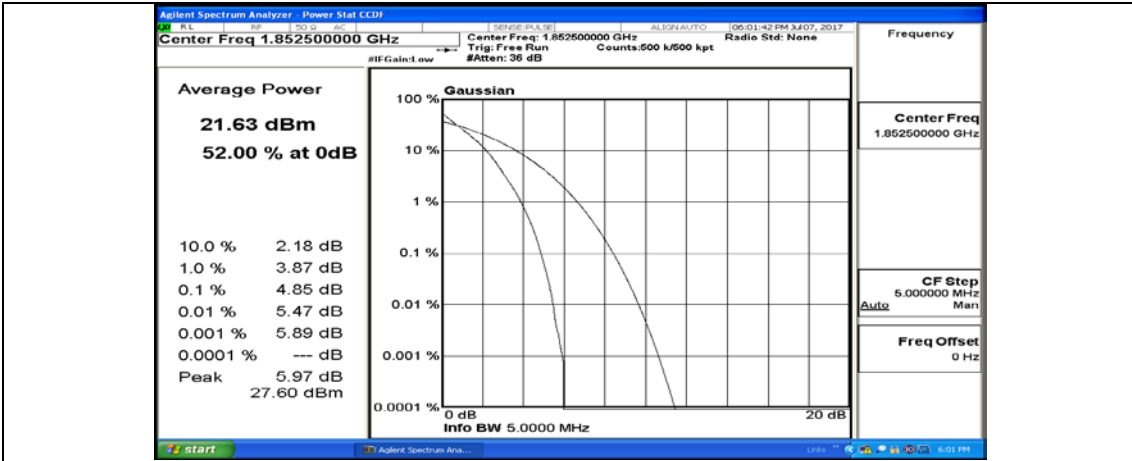

(Channel Bandwidth: 5 MHz)_LCH_QPSK_25RB#0

(Channel Bandwidth: 5 MHz)_MCH_QPSK_1RB#0