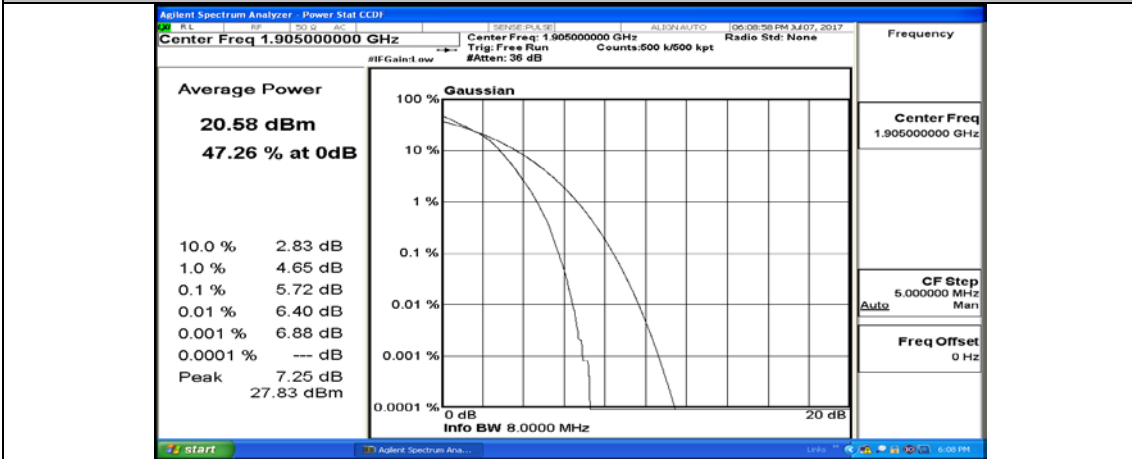

Channel Bandwidth: 10 MHz_HCH_16QAM_25RB#0

Channel Bandwidth: 10 MHz_HCH_16QAM_25RB#12

Channel Bandwidth: 10 MHz_HCH_16QAM_25RB#25

Channel Bandwidth: 10 MHz_HCH_16QAM_50RB#0

Channel Bandwidth: 15 MHz

(Channel Bandwidth:15 MHz)_LCH_QPSK_1RB#0