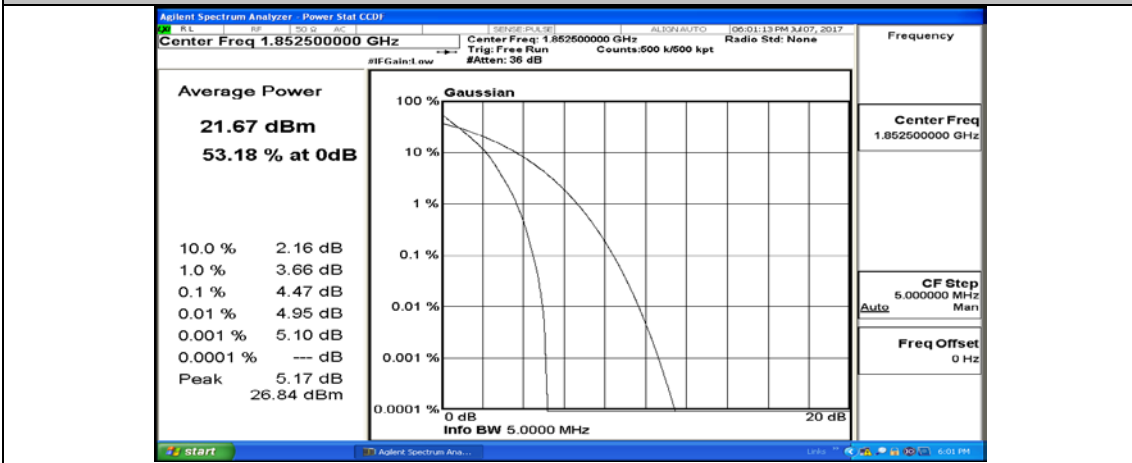

(Channel Bandwidth: 5 MHz)_LCH_QPSK_1RB#12

(Channel Bandwidth: 5 MHz)_LCH_QPSK_1RB#24

(Channel Bandwidth: 5 MHz)_LCH_QPSK_12RB#0

(Channel Bandwidth: 5 MHz)_LCH_QPSK_12RB#6

(Channel Bandwidth: 5 MHz)_LCH_QPSK_12RB#13