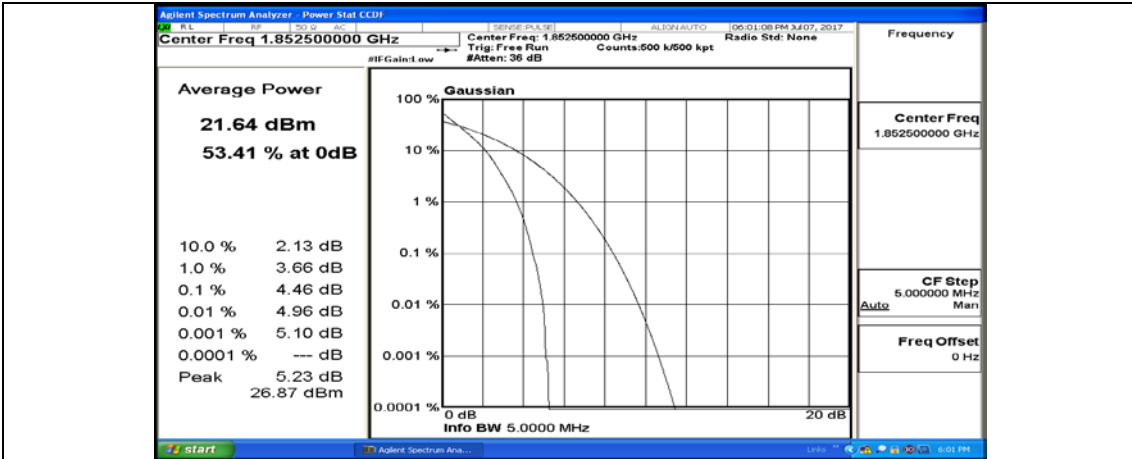

(Channel Bandwidth: 5 MHz)_LCH_QPSK_1RB#12

(Channel Bandwidth: 5 MHz)_LCH_QPSK_1RB#24

(Channel Bandwidth: 5 MHz)_LCH_QPSK_12RB#0

(Channel Bandwidth: 5 MHz)_LCH_QPSK_12RB#6

(Channel Bandwidth: 5 MHz)_LCH_QPSK_12RB#13