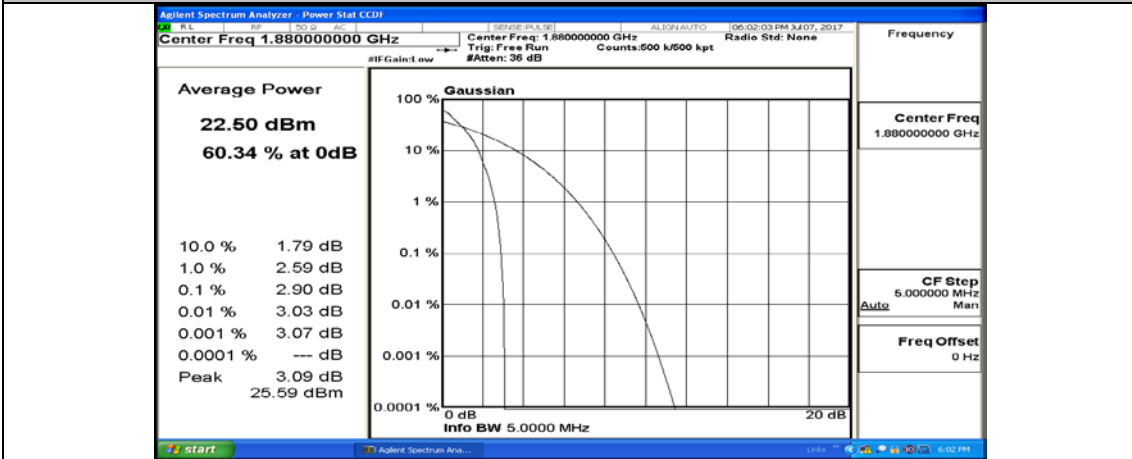

(Channel Bandwidth: 5 MHz)_MCH_QPSK_1RB#12