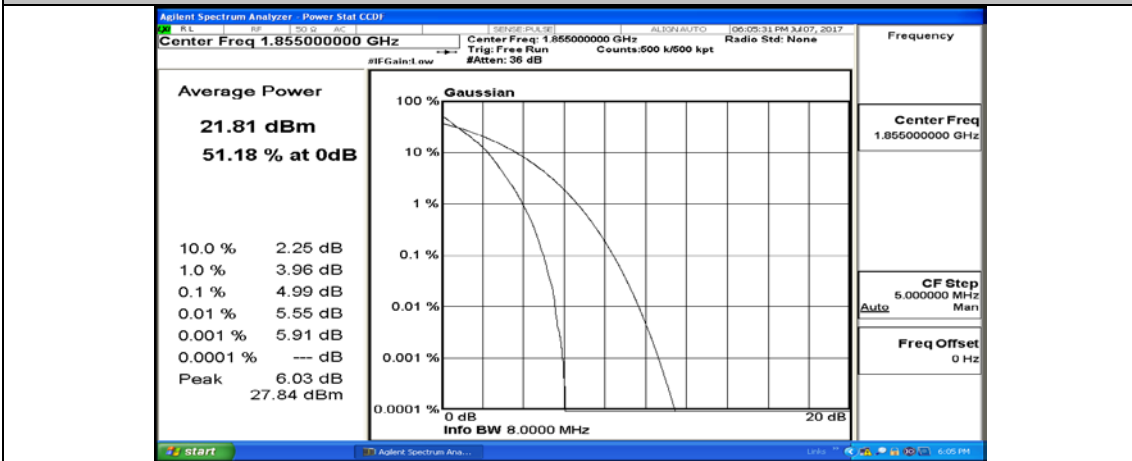

Channel Bandwidth: 10 MHz_LCH_QPSK_25RB#25