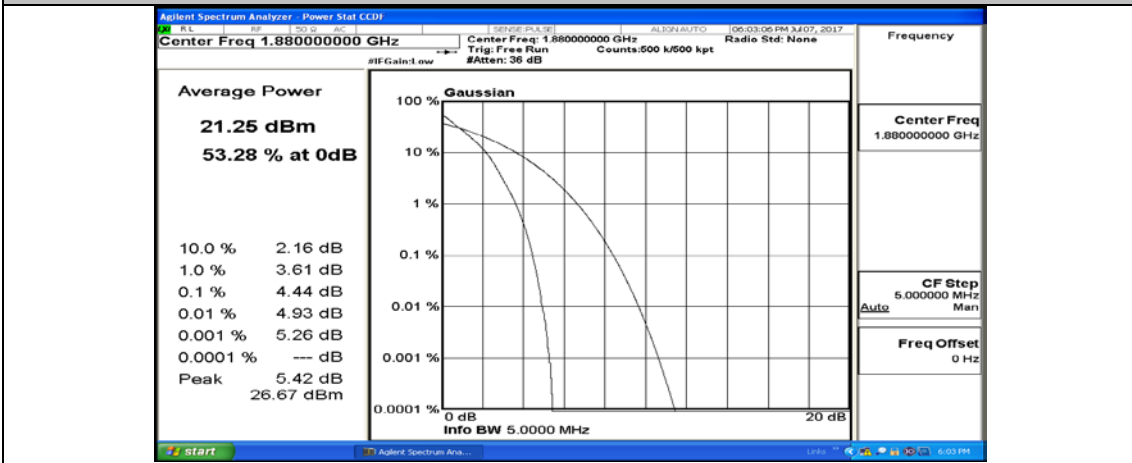

(Channel Bandwidth: 5 MHz)_MCH_QPSK_25RB#0