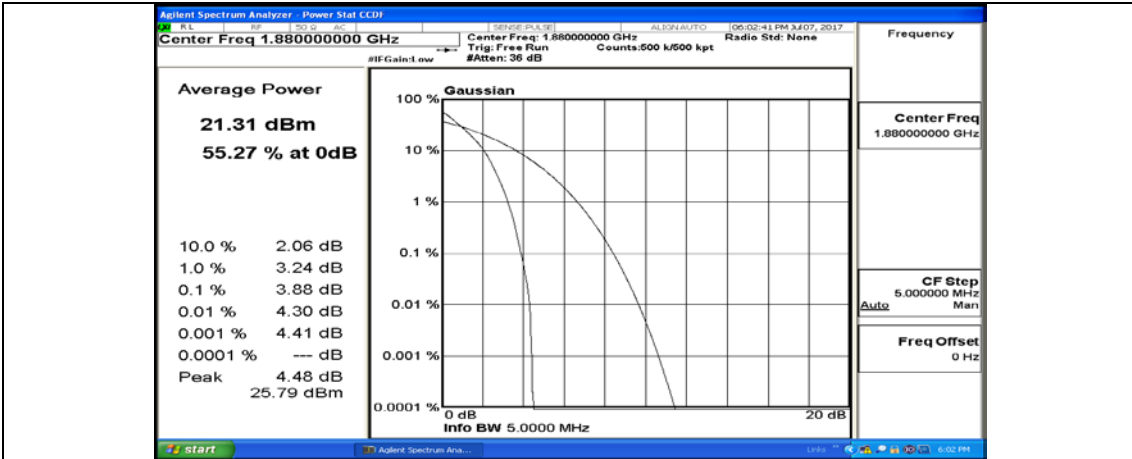

(Channel Bandwidth: 5 MHz)_MCH_QPSK_12RB#13