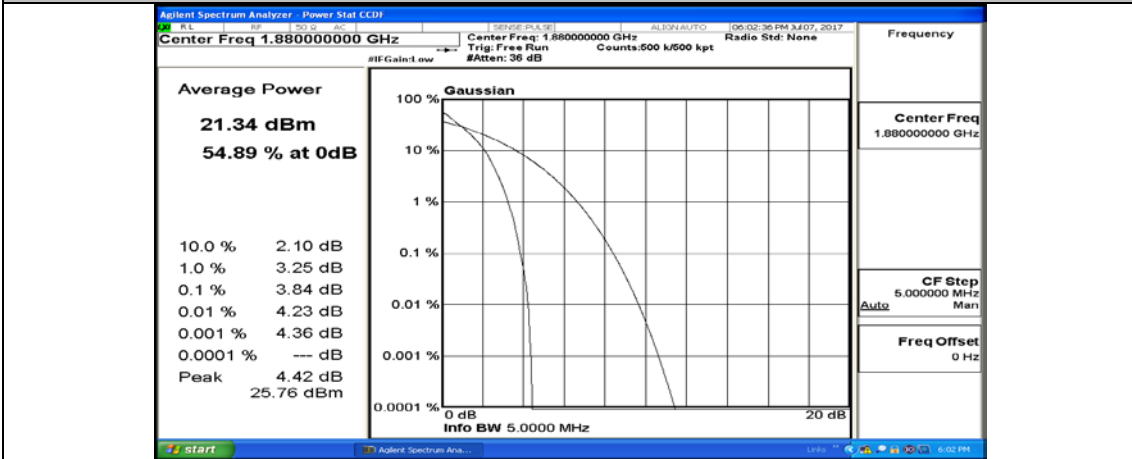

(Channel Bandwidth: 5 MHz)_MCH_QPSK_12RB#6