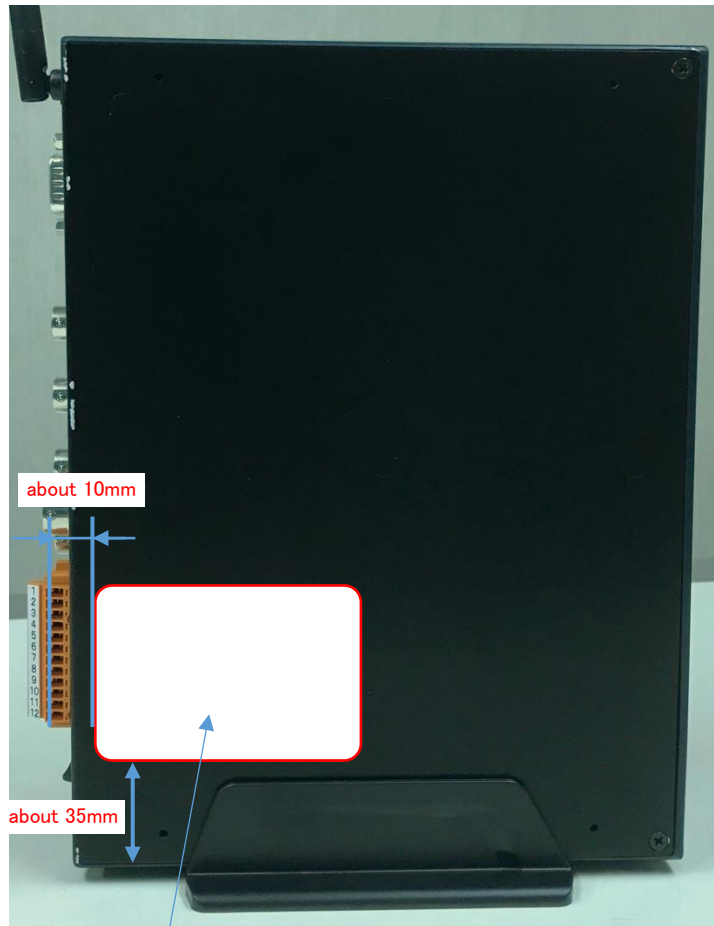

FCC ID : 2AMNN-WU1-01、 IC : 22912-WU101

Model : Wireless Module model number :BP3599 → WU-1

Host model number: WU-1

Applicant : Yokota Industrial Co., Ltd.

WU-1 photo

Front side	Back side
Left side	Right side
Top side	Bottom side

Labels & Location of WU-1

FCC ID : 2AMNN-WU1-01、 IC : 22912-WU101

The Label is permanently affixed on the device with an adhesive.