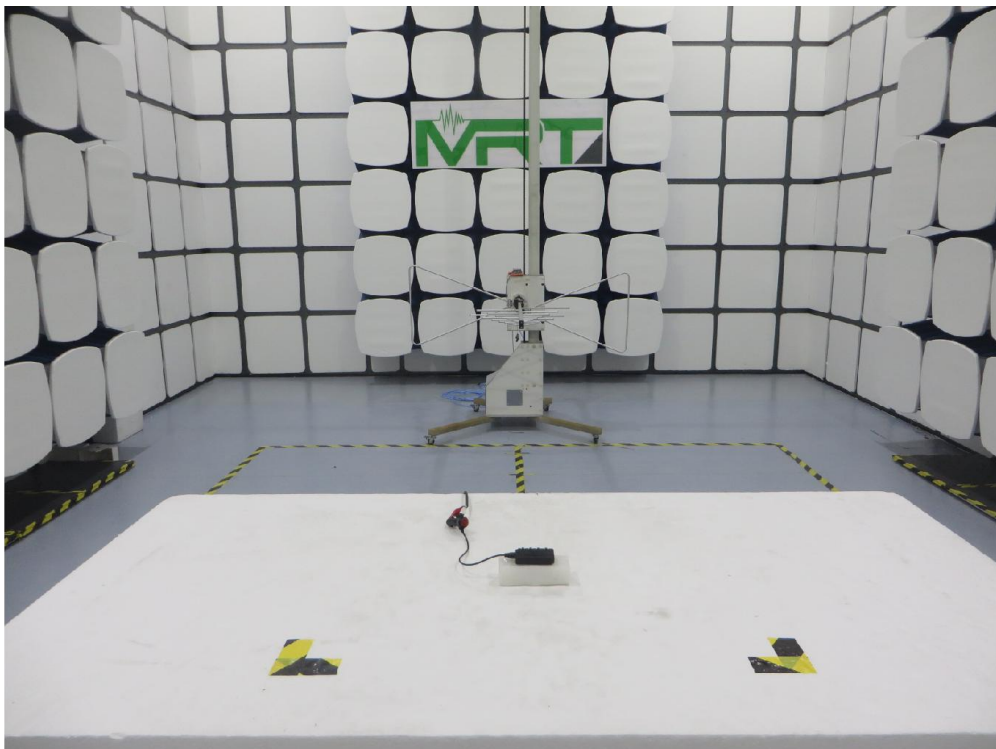

Test Setup Photo

Description: Radiated Emission Test Setup for 9kHz ~ 30MHz

Description: Radiated Emission Test Setup for 30MHz ~ 1GHz

Description: Radiated Emission Test Setup for 1GHz ~ 18GHz

Description: Radiated Emission Test Setup for 18GHz ~ 25GHz