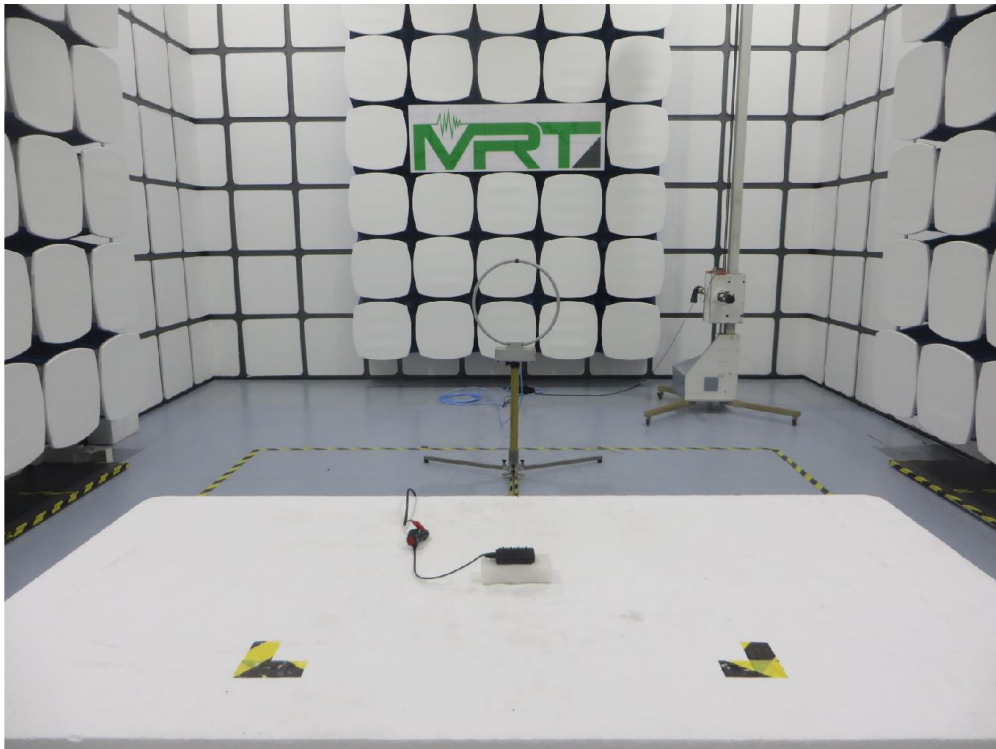

Test Setup Photo

Description: Radiated Emission Test Setup for 9kHz ~ 30MHz

Description: Radiated Emission Test Setup for 30MHz ~ 1GHz

Description: Radiated Emission Test Setup for 1GHz ~ 18GHz

Description: Radiated Emission Test Setup for 18GHz ~ 25GHz