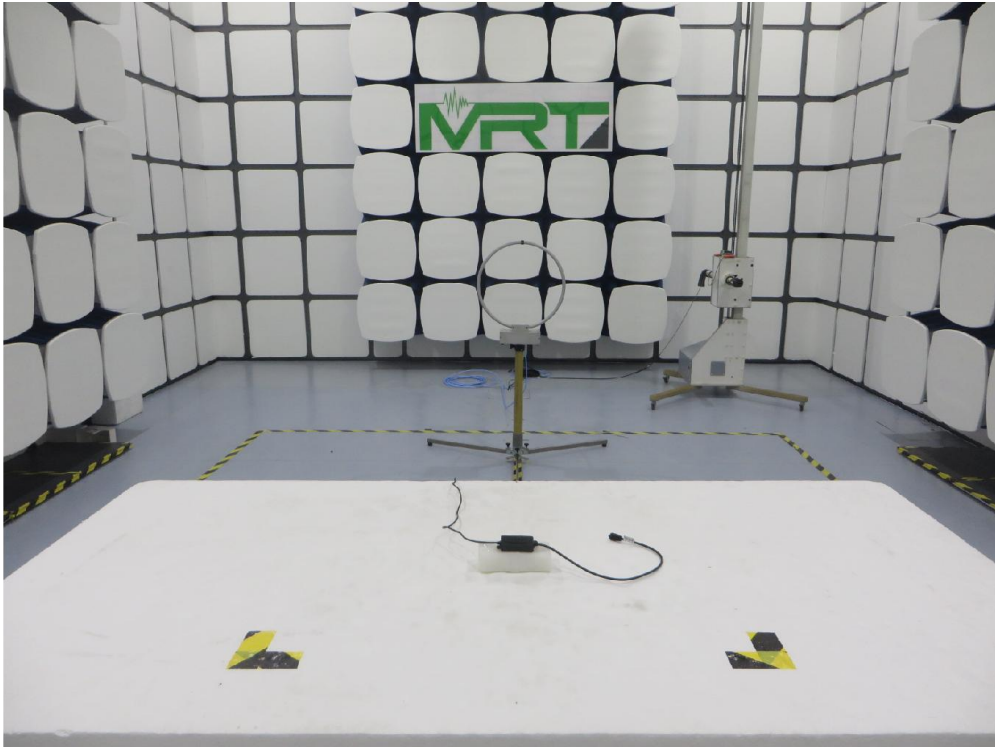

Test Setup Photo

Description: Radiated Emission Test Setup for 9kHz ~ 30MHz

Description: Radiated Emission Test Setup for 30MHz ~ 1GHz

Description: Radiated Emission Test Setup for 1GHz ~ 18GHz

Description: Radiated Emission Test Setup for 18GHz ~ 25GHz