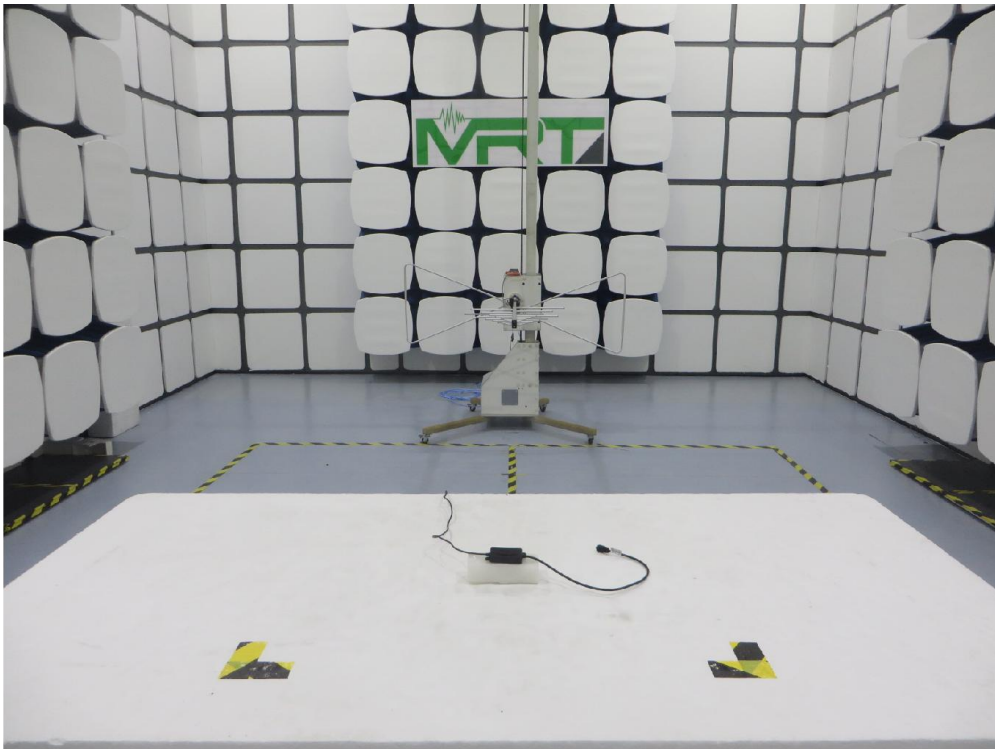

Test Setup Photo

Description: Radiated Emission Test Setup for 9kHz ~ 30MHz

Description: Radiated Emission Test Setup for 30MHz ~ 1GHz

Description: Radiated Emission Test Setup for 1GHz ~ 18GHz

Description: Radiated Emission Test Setup for 18GHz ~ 25GHz