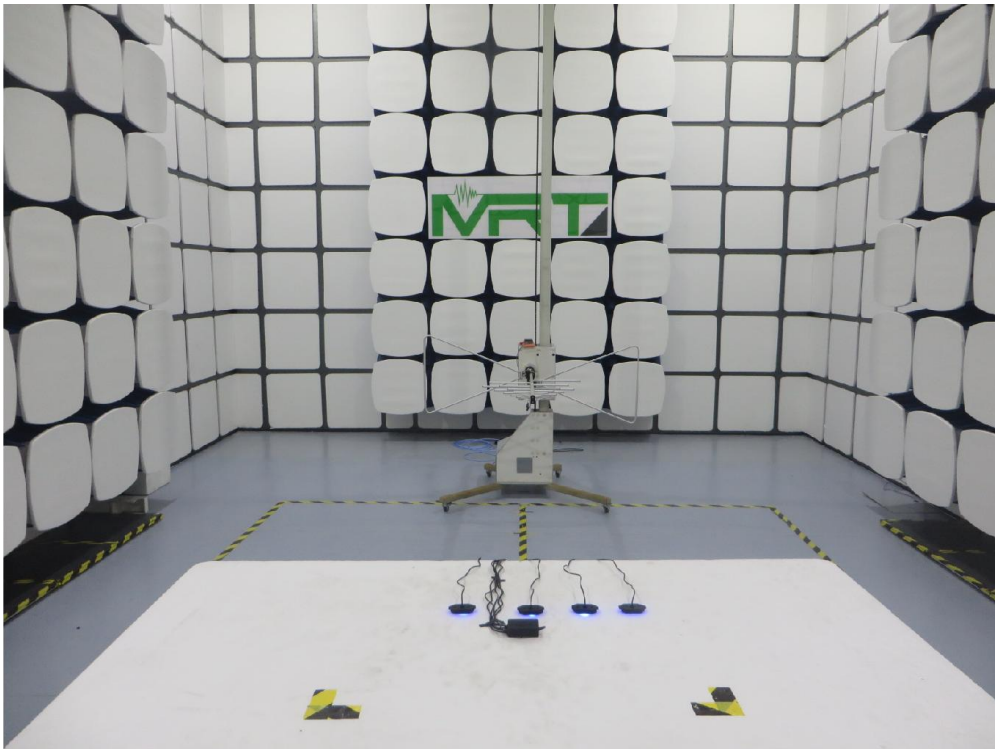

Test Setup Photo

Description: Radiated Emission Test Setup for 9kHz ~ 30MHz

Description: Radiated Emission Test Setup for 30MHz ~ 1GHz

Description: Radiated Emission Test Setup for 1GHz ~ 18GHz

Description: Radiated Emission Test Setup for 18GHz ~ 25GHz