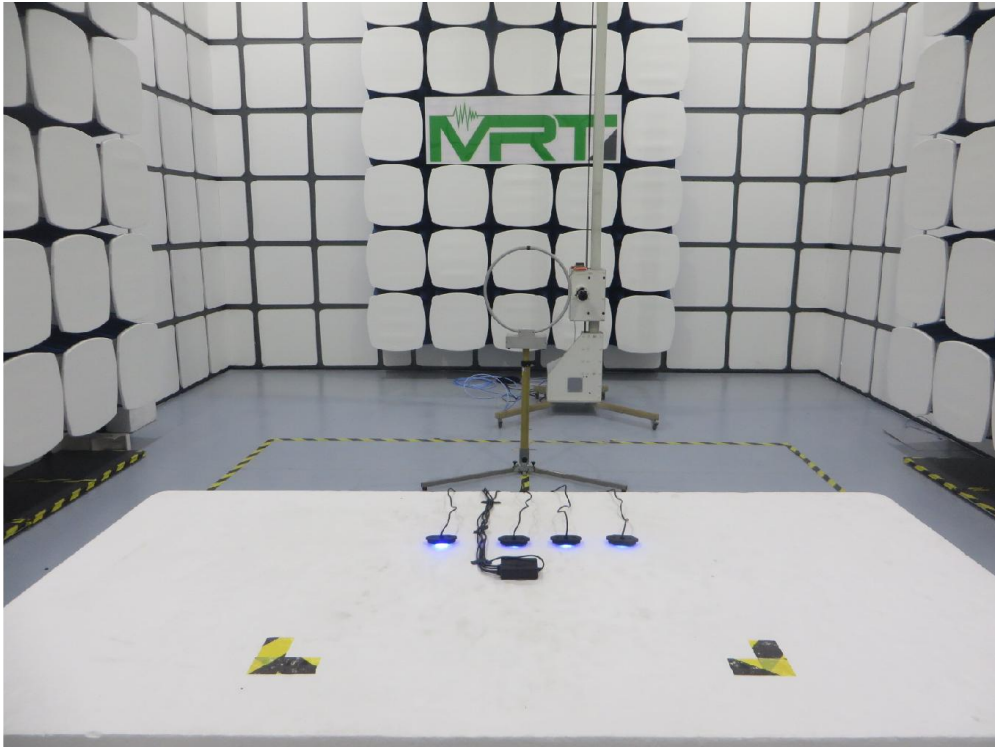

Test Setup Photo

Description: Radiated Emission Test Setup for 9kHz ~ 30MHz

Description: Radiated Emission Test Setup for 30MHz ~ 1GHz

Description: Radiated Emission Test Setup for 1GHz ~ 18GHz

Description: Radiated Emission Test Setup for 18GHz ~ 25GHz