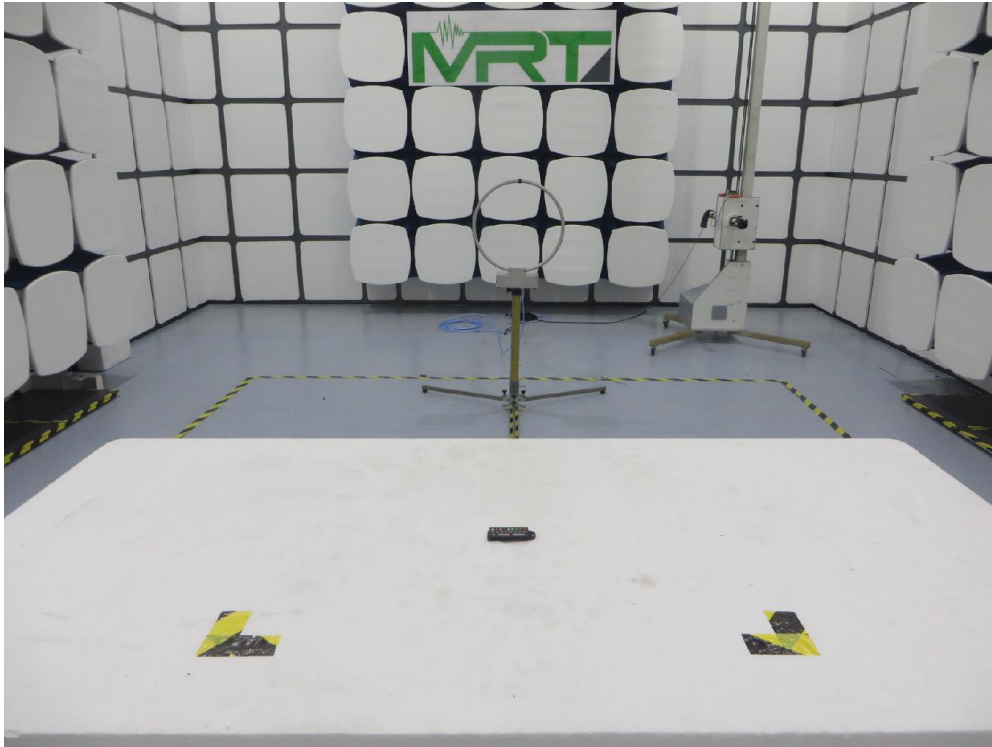

## Test Setup Photo

Description: Radiated Emission Test Setup for 9kHz ~ 30MHz

Description: Radiated Emission Test Setup for 30MHz ~ 1GHz

Description: Radiated Emission Test Setup for above 1GHz