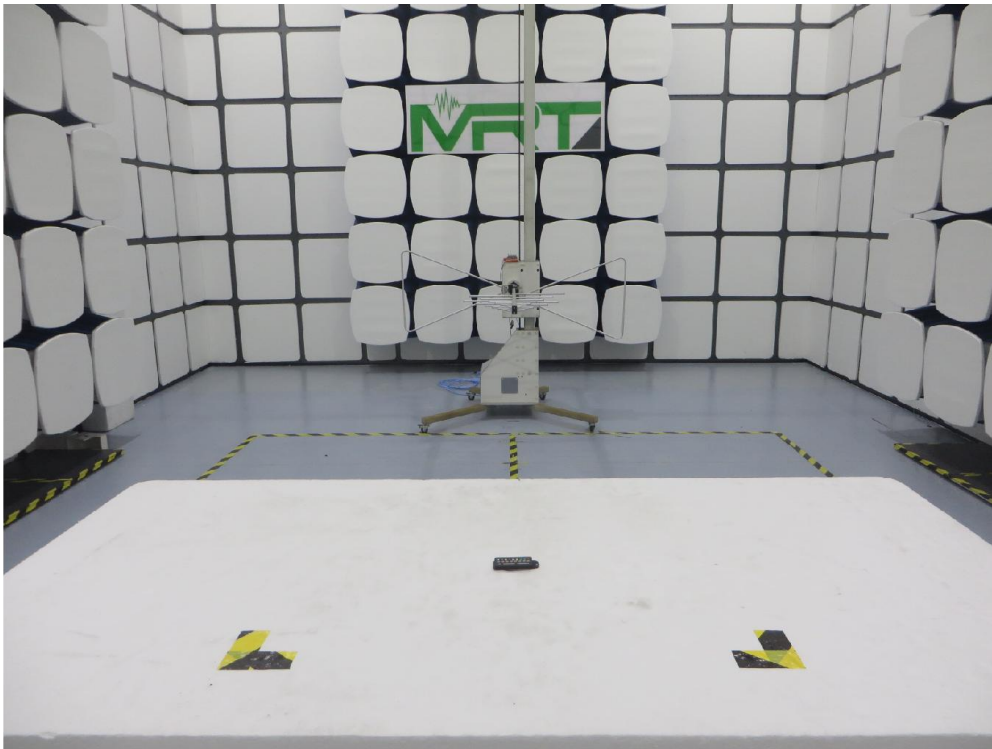

## Test Setup Photo

Description: Radiated Emission Test Setup for 9kHz ~ 30MHz

Description: Radiated Emission Test Setup for 30MHz ~ 1GHz

Description: Radiated Emission Test Setup for above 1GHz