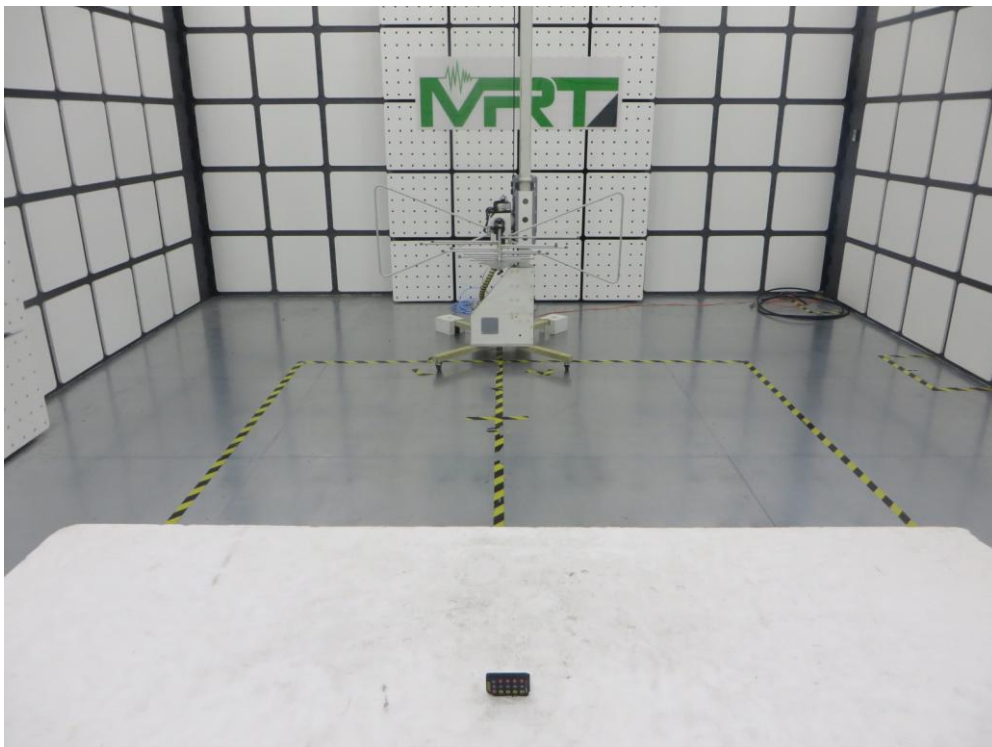

## Test Setup Photograph

Description: Radiated Emission Test Setup for 9kHz ~ 30MHz

Description: Radiated Emission Test Setup for 30MHz ~ 1GHz

Description: Radiated Emission Test Setup for 1G ~ 18GHz

Description: Radiated Emission Test Setup for 18G ~ 40GHz