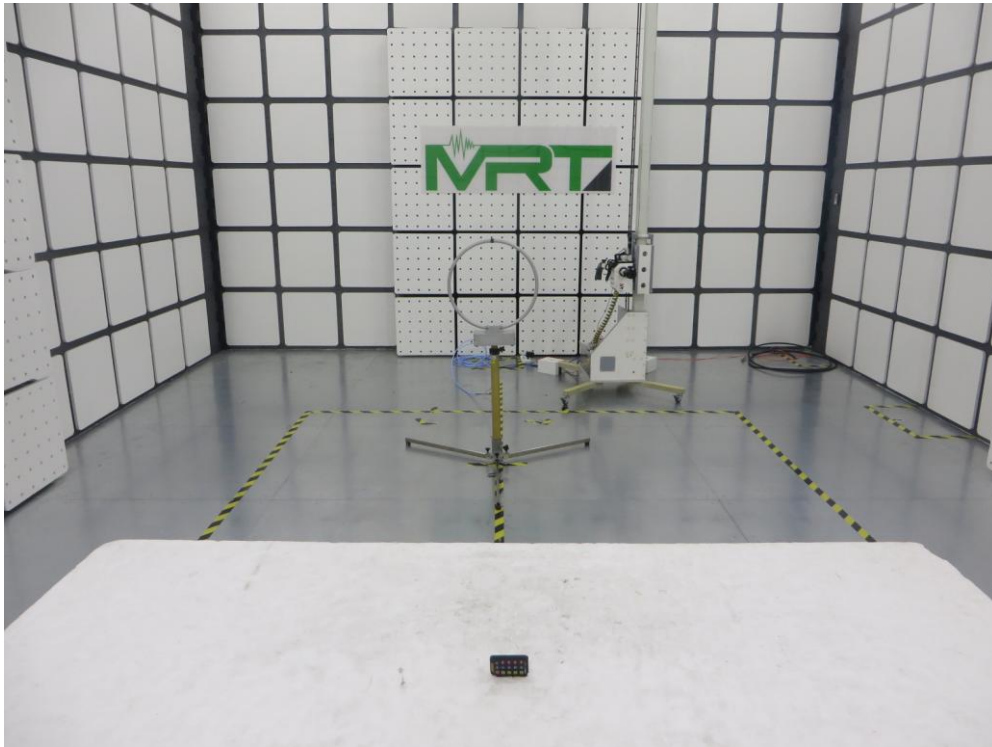

## Test Setup Photograph

Description: Radiated Emission Test Setup for 9kHz ~ 30MHz

Description: Radiated Emission Test Setup for 30MHz ~ 1GHz

Description: Radiated Emission Test Setup for 1G ~ 18GHz

Description: Radiated Emission Test Setup for 18G ~ 40GHz