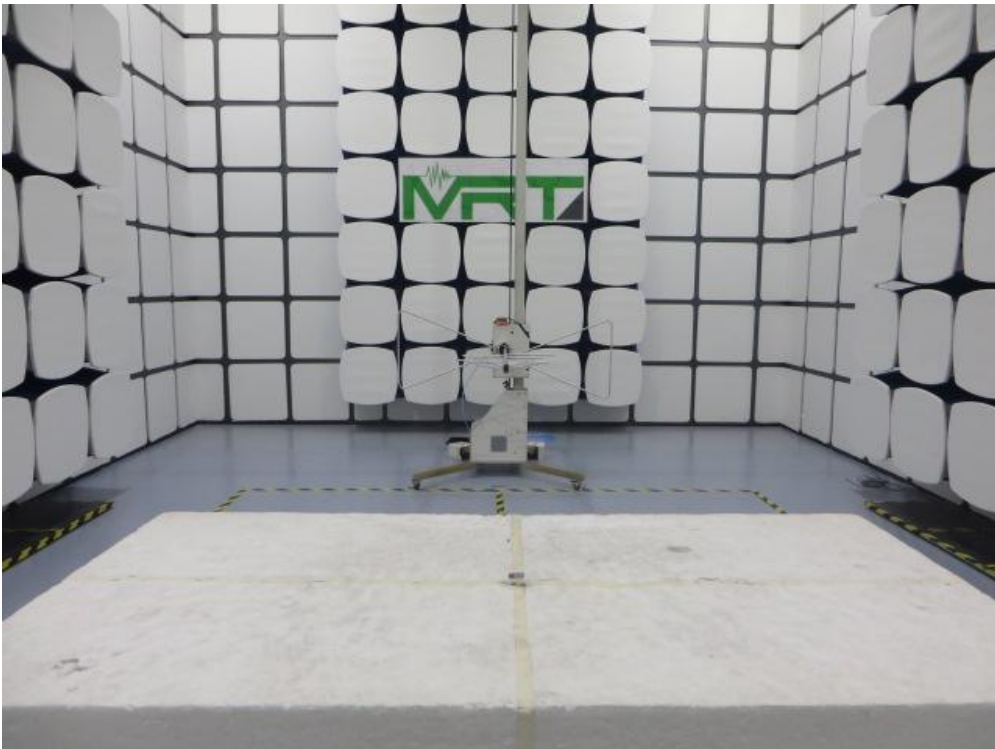

Test Setup Photo

Description: Radiated Emission Test Setup for 9kHz ~ 30MHz

Description: Radiated Emission Test Setup for 30MHz ~ 1GHz

Description: Radiated Emission Test Setup for 1GHz ~ 18GHz

Description: Radiated Emission Test Setup for 18GHz ~ 25GHz