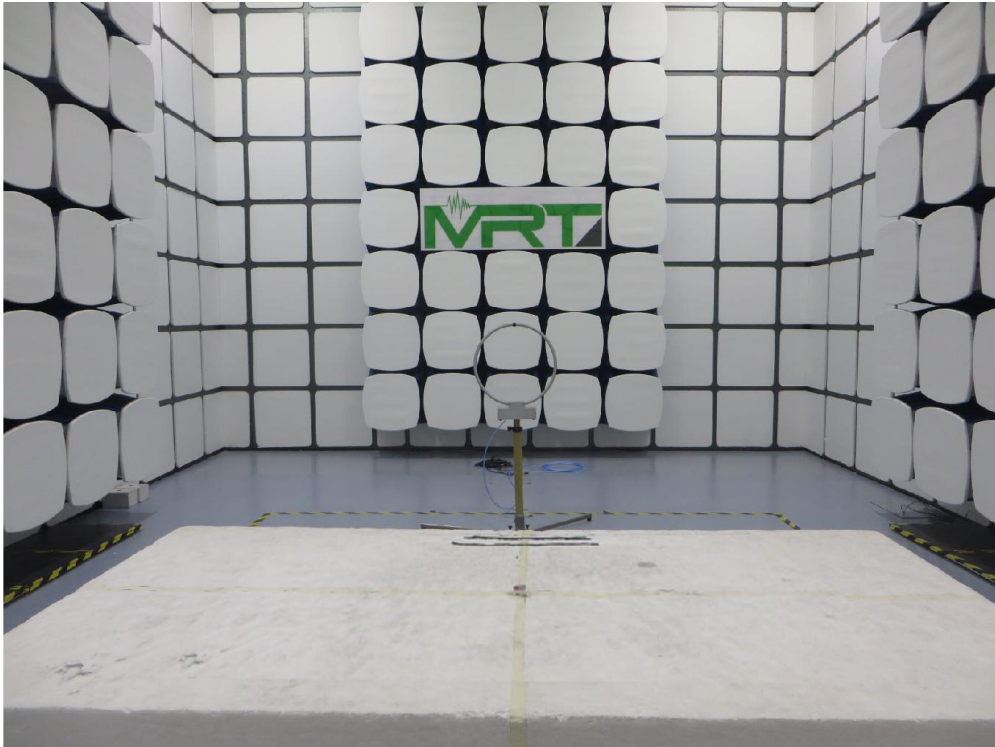

Test Setup Photo

Description: Radiated Emission Test Setup for 9kHz ~ 30MHz

Description: Radiated Emission Test Setup for 30MHz ~ 1GHz

Description: Radiated Emission Test Setup for 1GHz ~ 18GHz

Description: Radiated Emission Test Setup for 18GHz ~ 25GHz