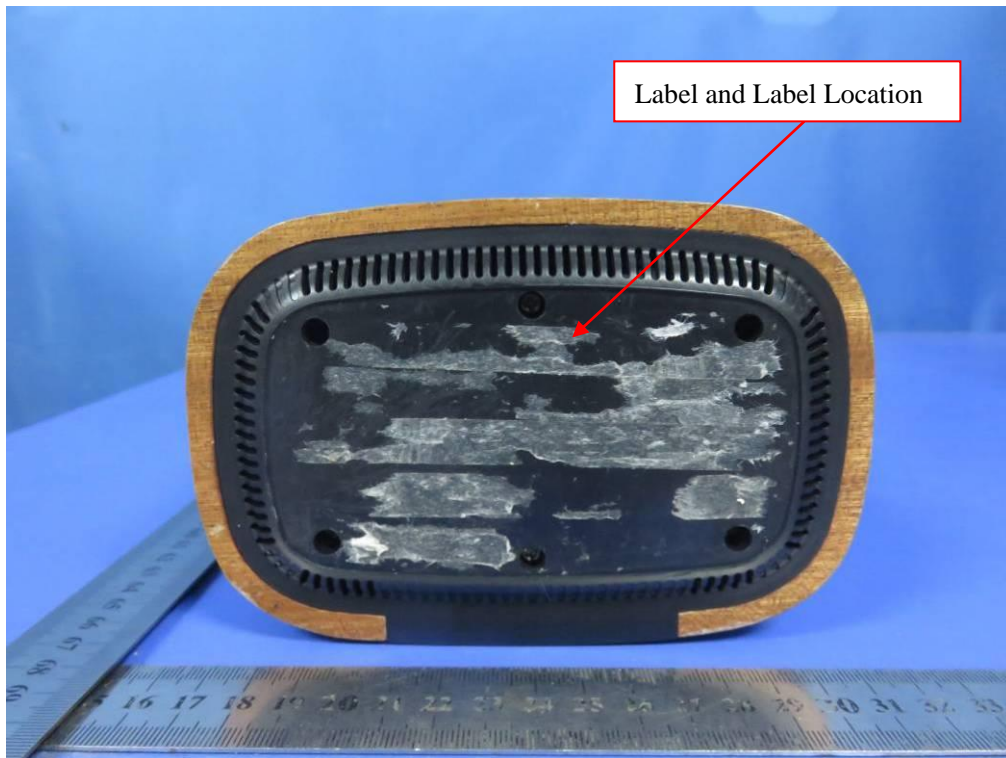

LABEL AND LOCATION

Wireless Solid Wood Speaker

M/N: Wood Rhythm I

FCC ID: 2AMM7-RHYTHM

This device complies with part 15 of the FCC Rules. Operation is subject to the following two conditions: (1) This device may not cause harmful interference, and (2) this device must accept any interference received, including interference that may cause undesired operation.

Size: L9.0cm \* W 5.0cm

Material: Tagboard

Glue: adhesive sticker

Font color: Black

Label color: White