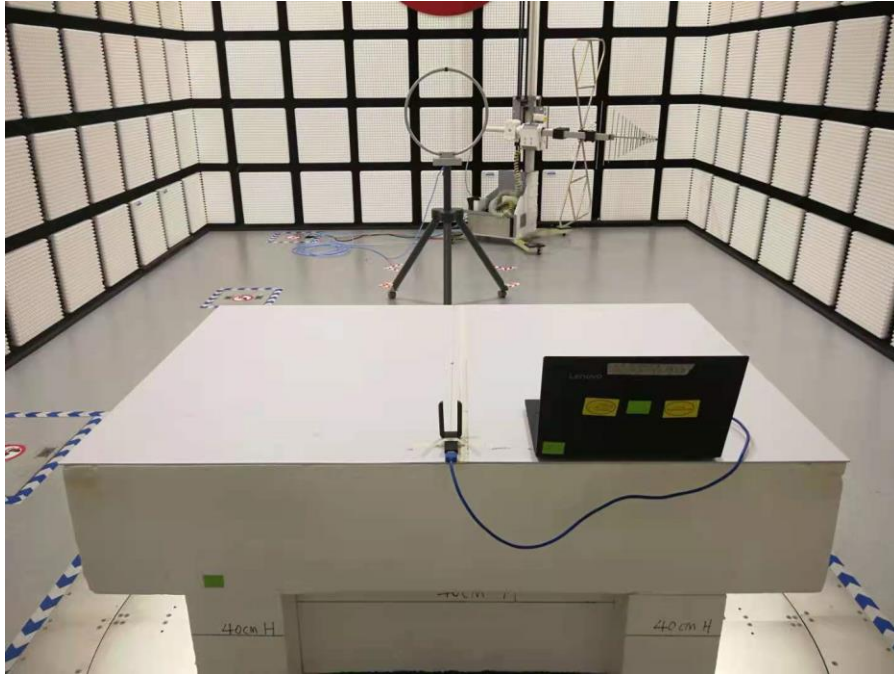

Appendix II

Setup Photographs

RADIATED RF MEASUREMENT SETUP (ABOVE 1 GHz)

MEASUREMENT POSITION (X axis)

MEASUREMENT POSITION (Y axis)

MEASUREMENT POSITION (Z axis)

RADIATED RF MEASUREMENT SETUP (30MHz~1GHz)

RADIATED RF MEASUREMENT SETUP (Below 30MHz)

POWERLINE CONDUCTED EMISSIONS MEASUREMENT SETUP