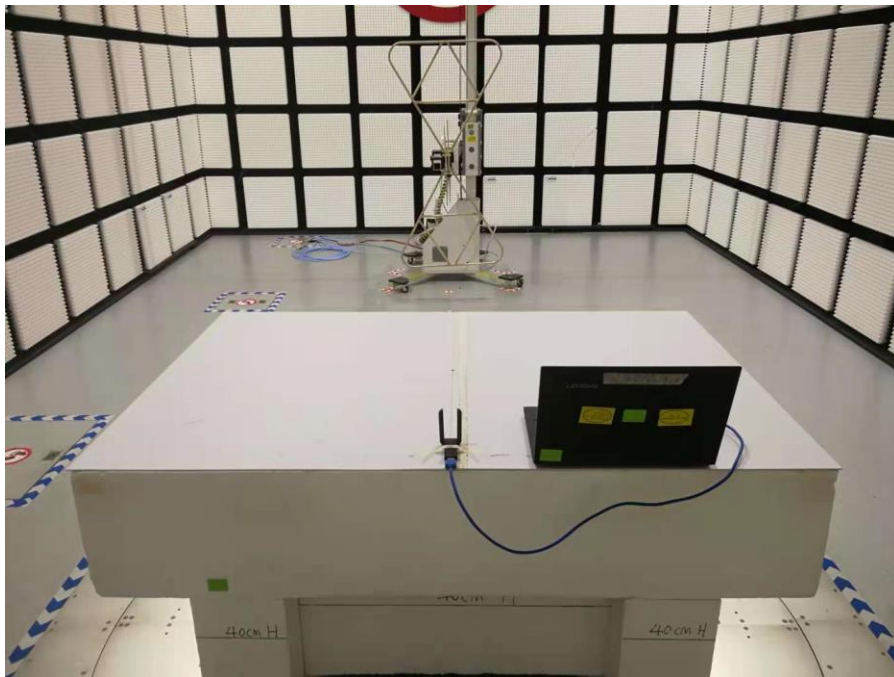

Appendix II

Setup Photographs

RADIATED RF MEASUREMENT SETUP (ABOVE 1 GHz)

MEASUREMENT POSITION (X axis)

MEASUREMENT POSITION (Y axis)

MEASUREMENT POSITION (Z axis)

RADIATED RF MEASUREMENT SETUP (30MHz~1GHz)

RADIATED RF MEASUREMENT SETUP (Below 30MHz)

POWERLINE CONDUCTED EMISSIONS MEASUREMENT SETUP