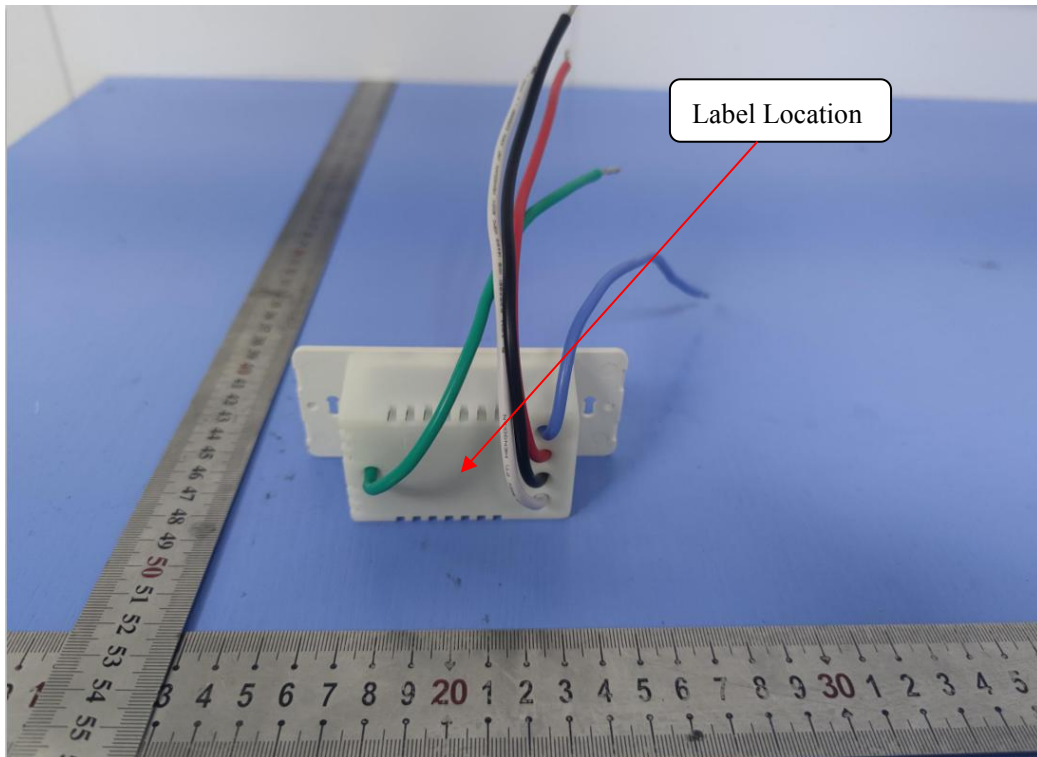

LABEL AND LOCATION

Smart Switch 3Way
Model No: ESW-1WAA-US
FCC ID: 2AMM6-1WAUS
IC: 26313-1WAUS

(Size: L2.0m x 1.5cm)

Material: Tagboard
Glue: adhesive sticker
Font color: White
Label color: Black