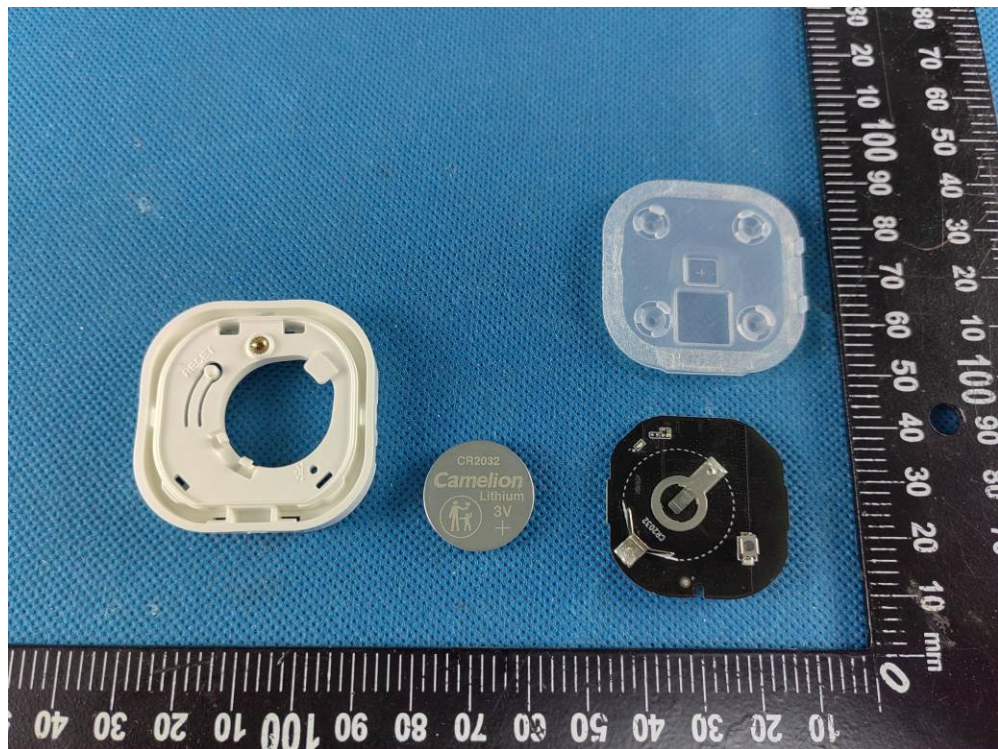

Appendix-ERS-10TBBVB-AA -Photos

2.2. EUT – Internal View Model ERS-10TBBVB-AA FCC ID: 2AMM6-10TBBVBA

====End=====