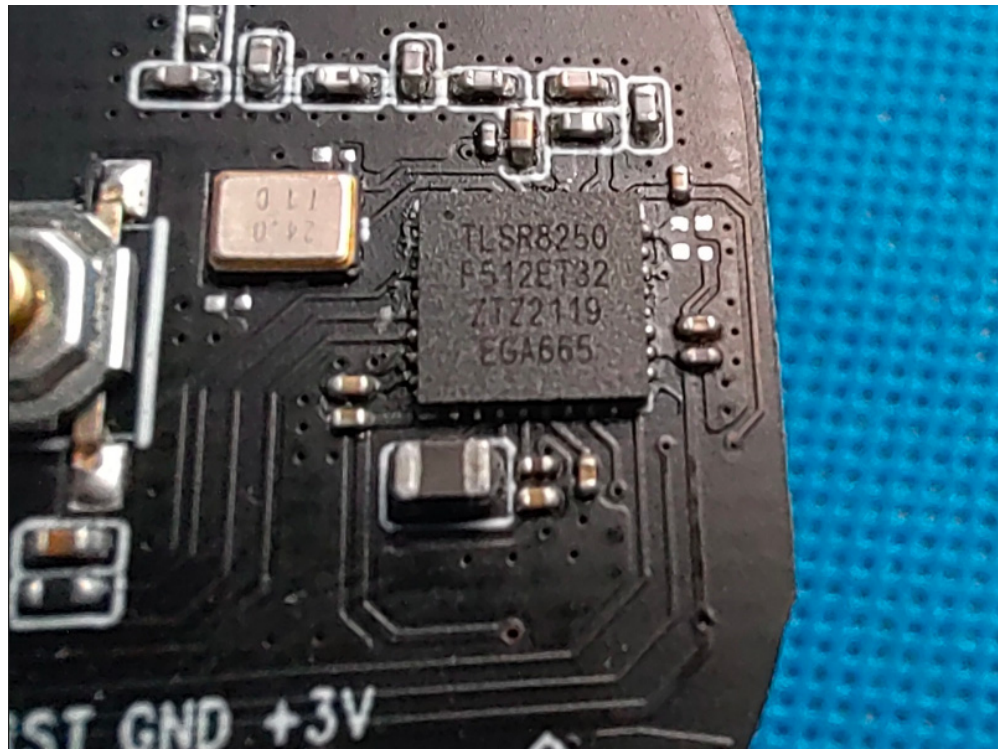

Appendix-ERS-10TBBVB-AA -Photos

2.2. EUT – Internal View Model ERS-10TBBVB-AA FCC ID: 2AMM6-10TBBVBA

====End=====