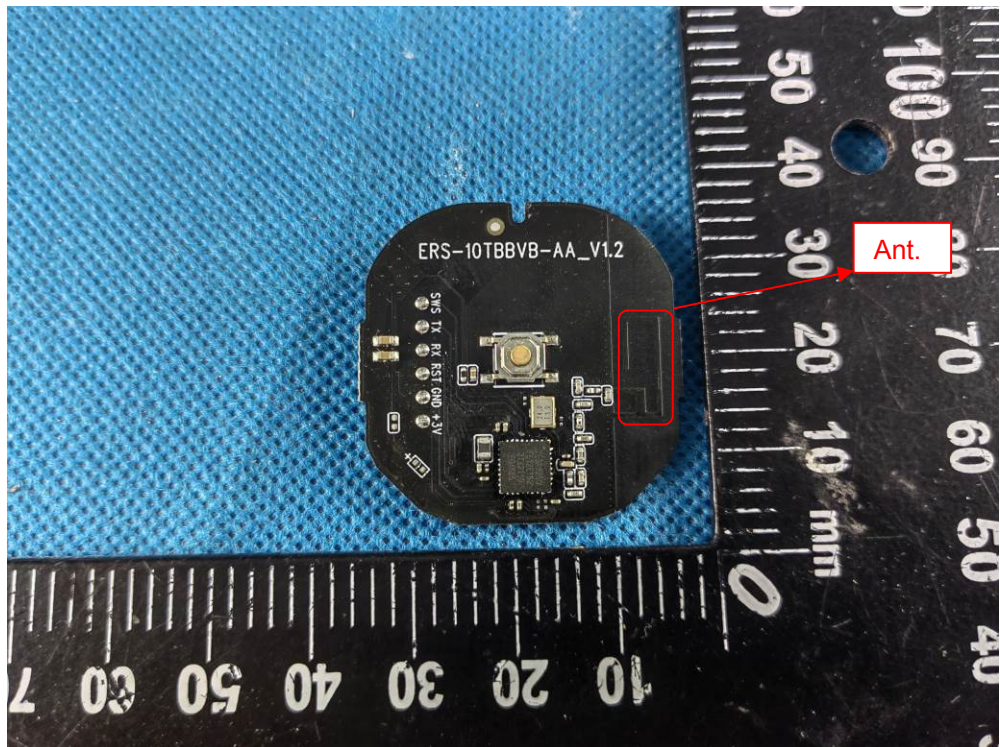

Appendix-ERS-10TBBVB-AA -Photos

2.2. EUT – Internal View Model ERS-10TBBVB-AA FCC ID: 2AMM6-10TBBVBA

====End=====