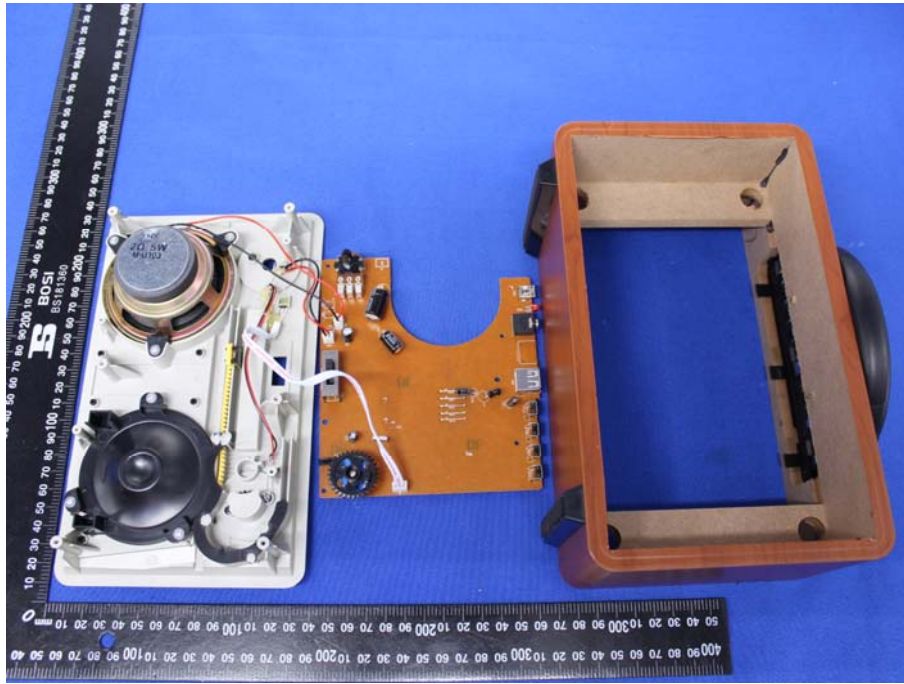

Appendix B: Photographs of EUT

Product: Radio

Model: RETRO-90

Internal Photos

Antenna