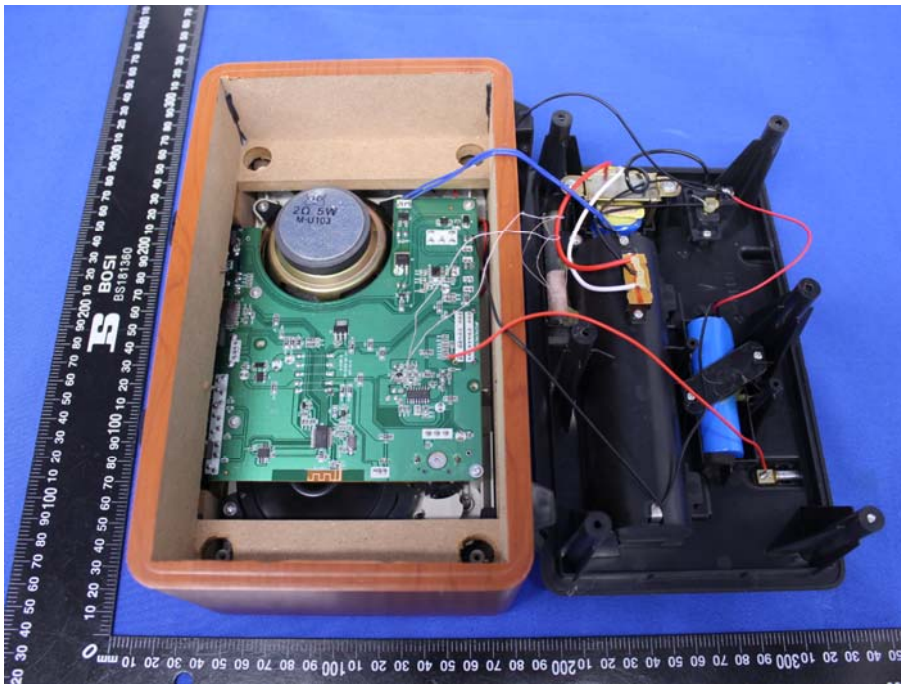

Appendix B: Photographs of EUT

Product: Radio

Model: RETRO-90

Internal Photos

Antenna