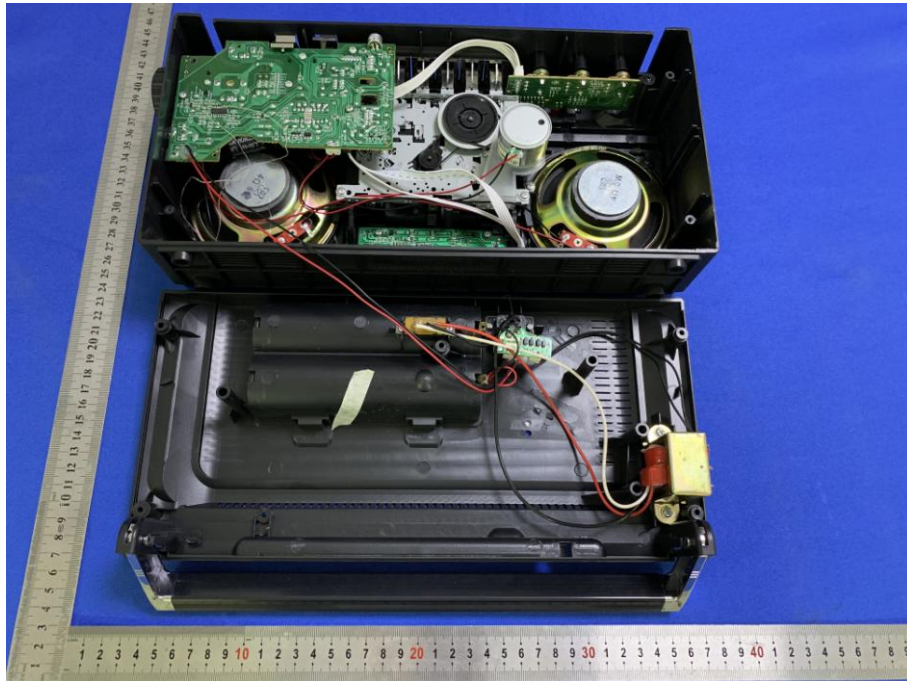

## Appendix B: Photographs of EUT

Product: PORTABLE SPEAKER

Model: SC-3201BT

Internal Photos

Antenna