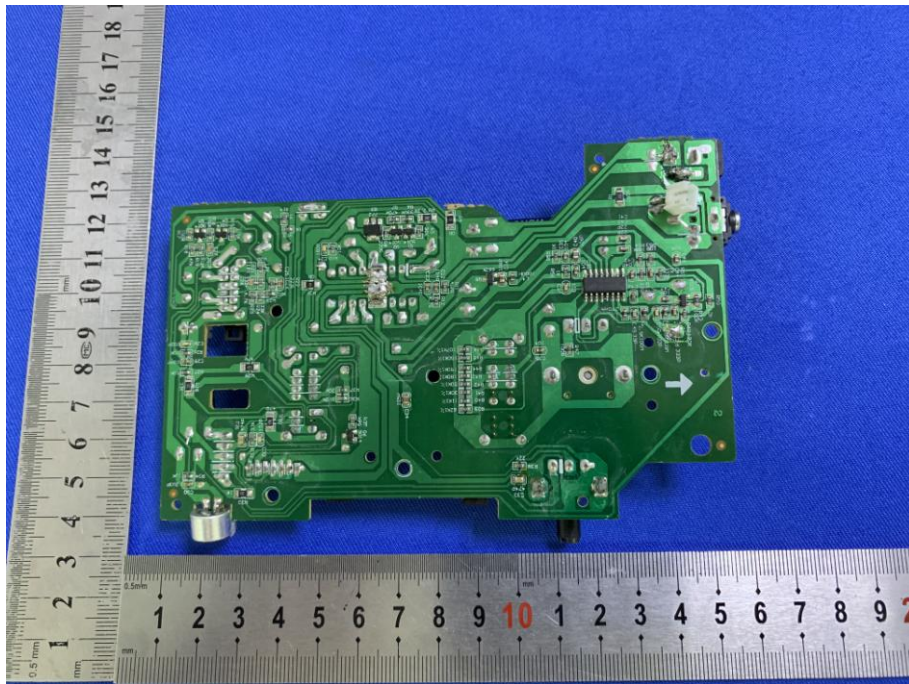

## Appendix B: Photographs of EUT

Product: PORTABLE SPEAKER

Model: SC-3201BT

Internal Photos

Antenna