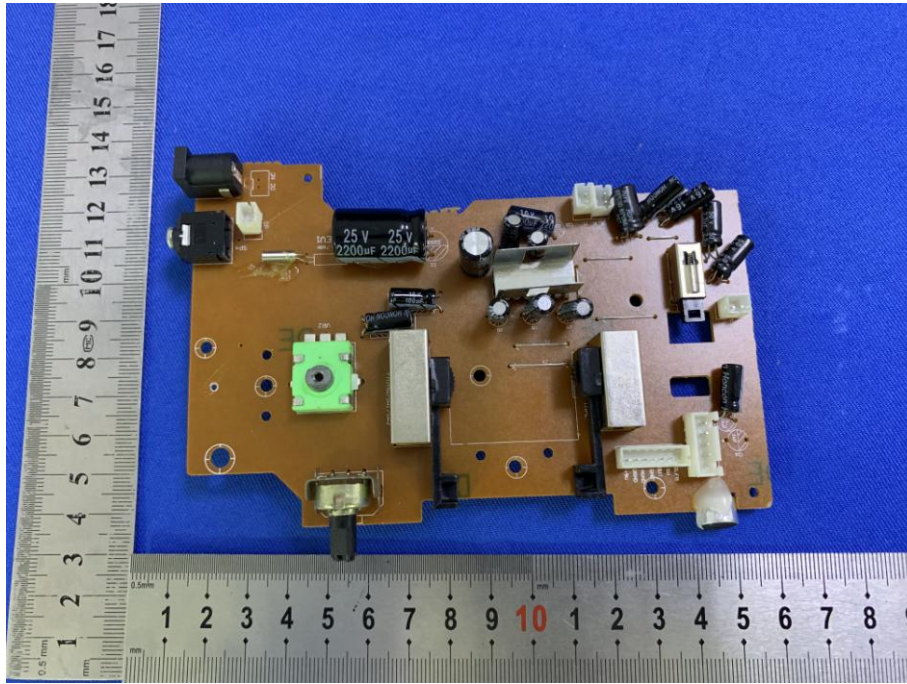

## Appendix B: Photographs of EUT

Product: PORTABLE SPEAKER

Model: SC-3201BT

Internal Photos

Antenna