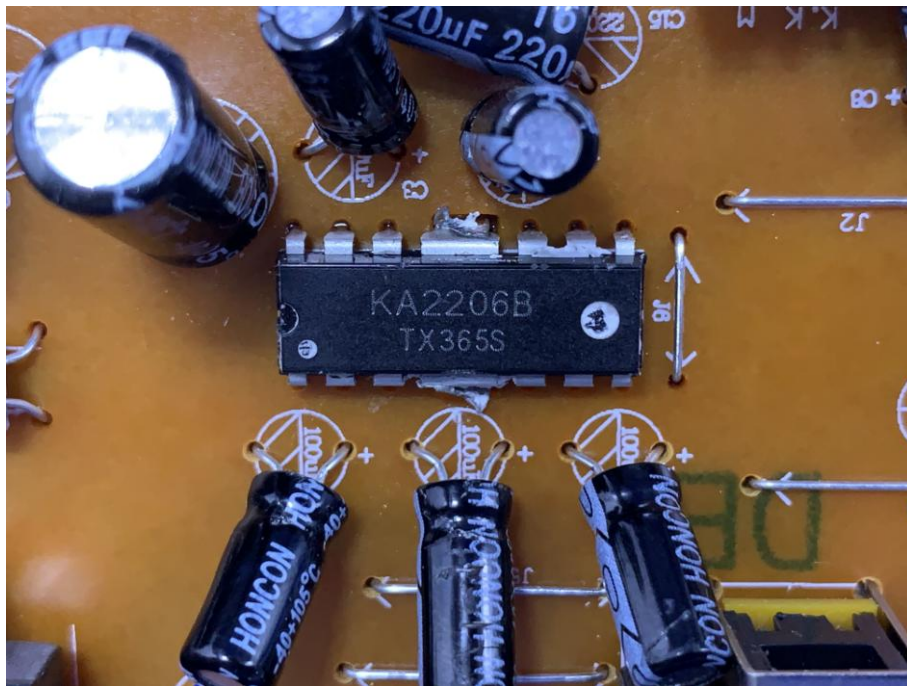

## Appendix B: Photographs of EUT

Product: PORTABLE SPEAKER

Model: SC-3201BT

Internal Photos

Antenna