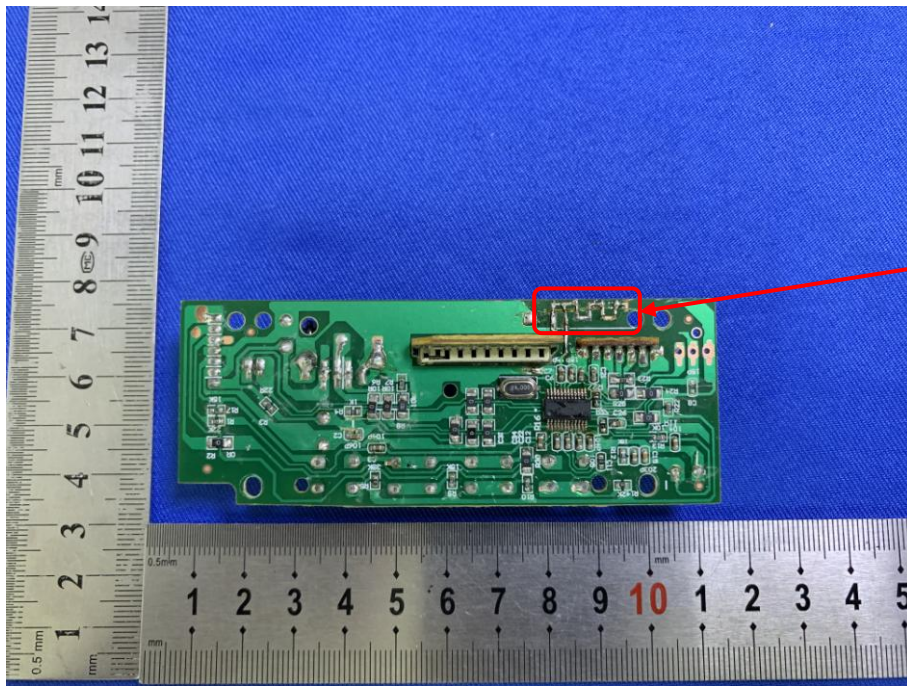

## Appendix B: Photographs of EUT

Product: PORTABLE SPEAKER

Model: SC-3201BT

Internal Photos

Antenna