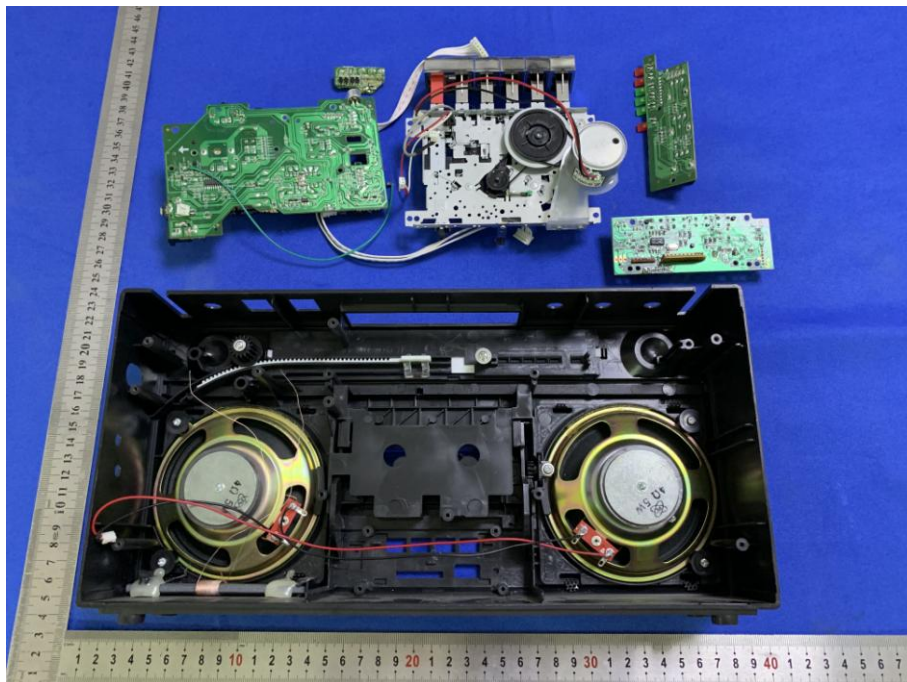

## Appendix B: Photographs of EUT

Product: PORTABLE SPEAKER

Model: SC-3201BT

Internal Photos

Antenna