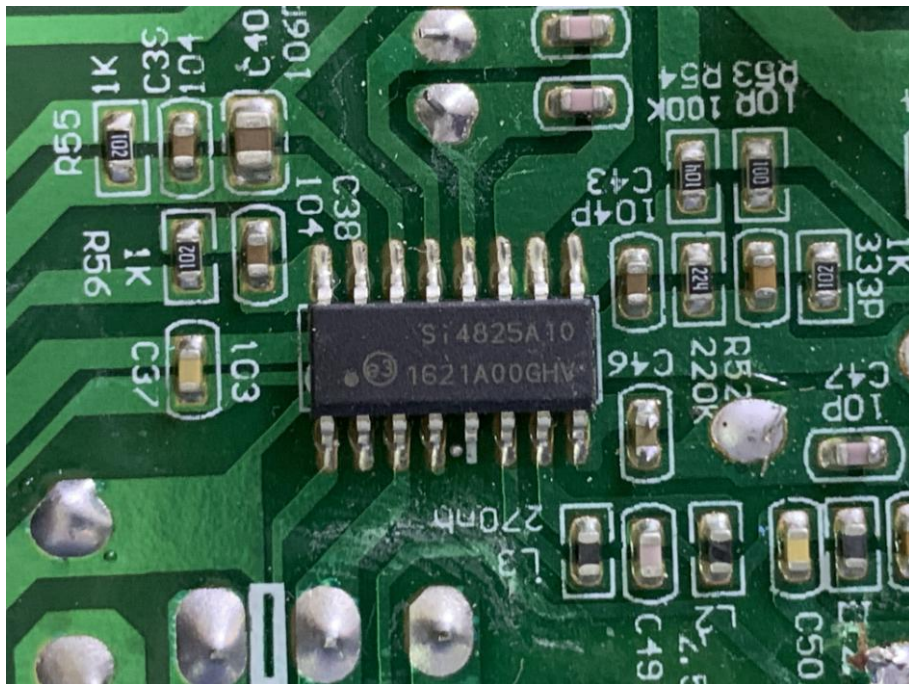

## Appendix B: Photographs of EUT

Product: PORTABLE SPEAKER

Model: SC-3201BT

Internal Photos

Antenna