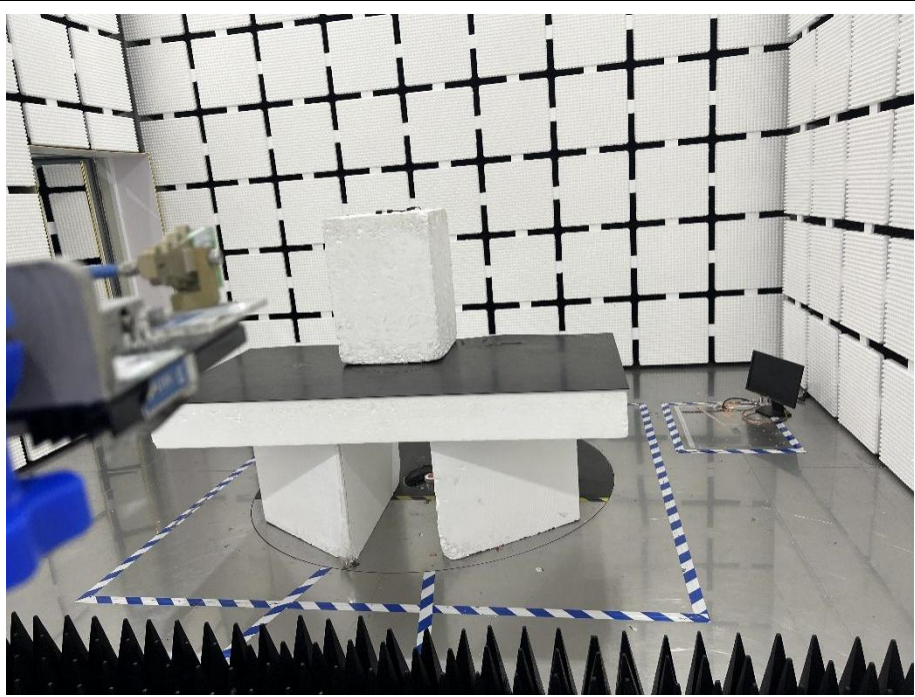

EXHIBIT 4 - TEST SETUP PHOTOGRAPHS

Radiation Emission Test Setup (Below 30MHz)

Radiation Emission Test Setup (30MHz to 1GHz)

**Radiation Emission
Test Setup (1GHz to18GHz)**

**Radiation Emission
Test Setup (Above18GHz)**