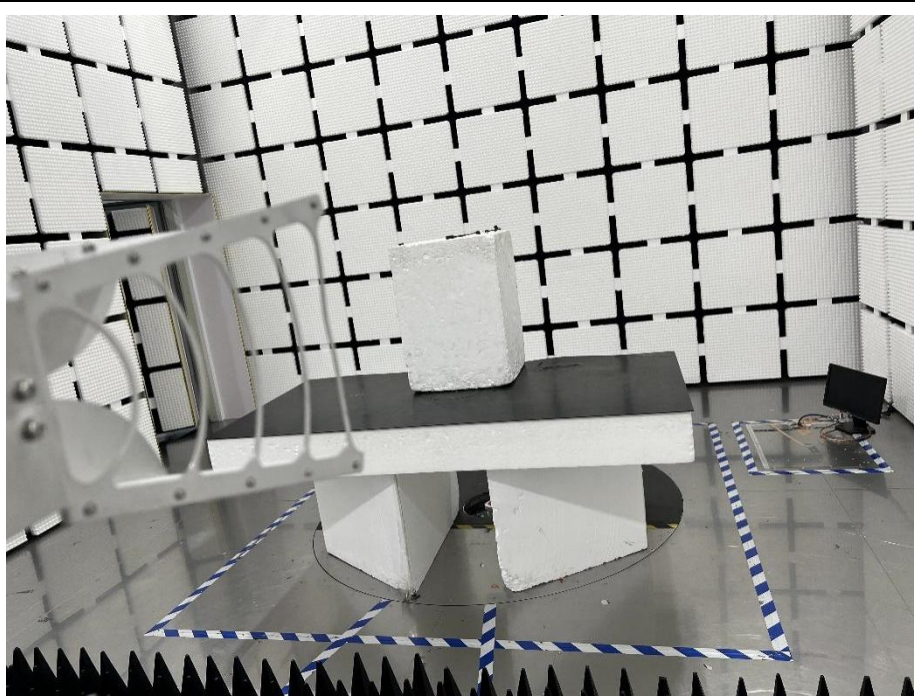

EXHIBIT 4 - TEST SETUP PHOTOGRAPHS

Radiation Emission Test Setup (Below 30MHz)

Radiation Emission Test Setup (30MHz to 1GHz)

**Radiation Emission
Test Setup (1GHz to18GHz)**

**Radiation Emission
Test Setup (Above18GHz)**