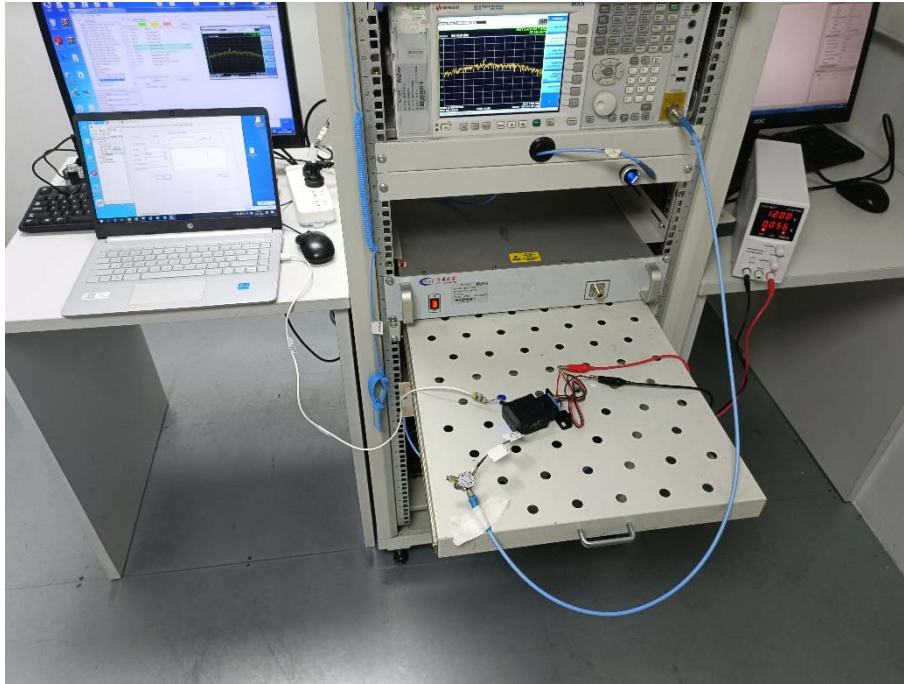

TEST SETUP PHOTOS

1 Radiated Test Photo

Below 30MHz-BLE

30MHz-1GHz-BLE

Close-up-BLE

Above 1GHz-BLE

Close-up-BLE

30MHz-1GHz-RF

Above 1GHz-RF

Close-up-RF

2 Conducted Test Photo

Conducted Test-BLE

Conducted Test-RF