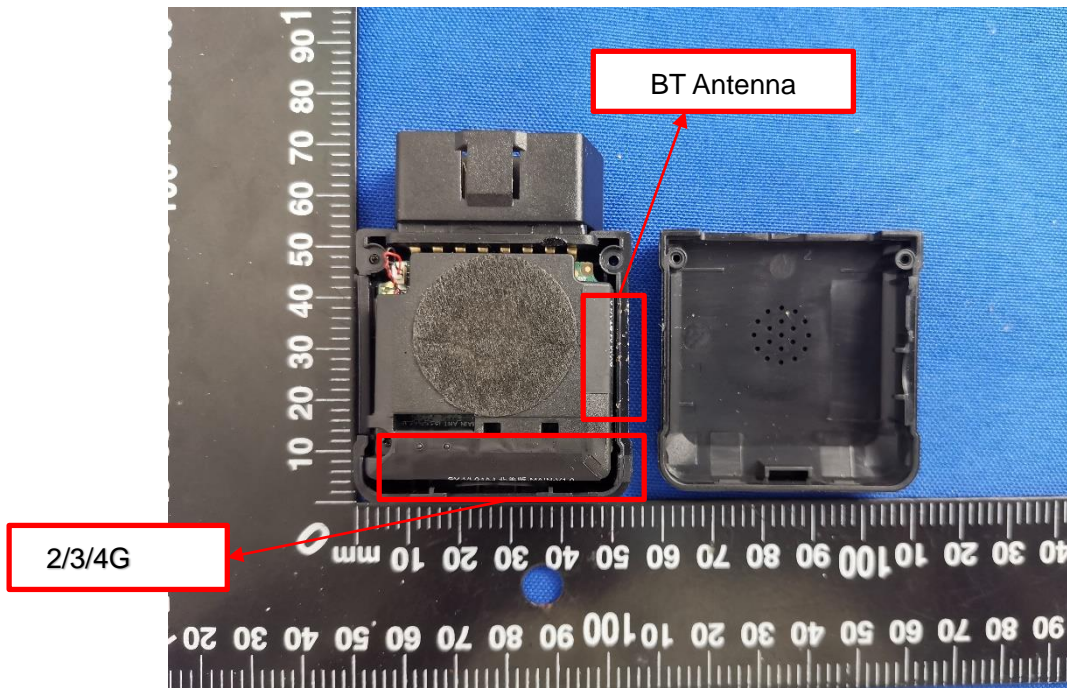

# EUT INTERNAL PHOTOS

EUT UNCOVER VIEW

EUT UNCOVER VIEW

EUT UNCOVER VIEW

MAIN BOARD TOP VIEW (WITH SHIELDING)

MAIN BOARD REAR VIEW (WITH SHIELDING)

MAIN BOARD TOP VIEW (WITHOUT SHIELDING)

MAIN BOARD REAR VIEW (WITHOUT SHIELDING)

SUB BOARD TOP VIEW (WITH SHIELDING)

SUB BOARD TOP VIEW (WITHOUT SHIELDING)

SUB BOARD REAR VIEW

Battery Photo (FRONT)

Battery Photo (REAR)