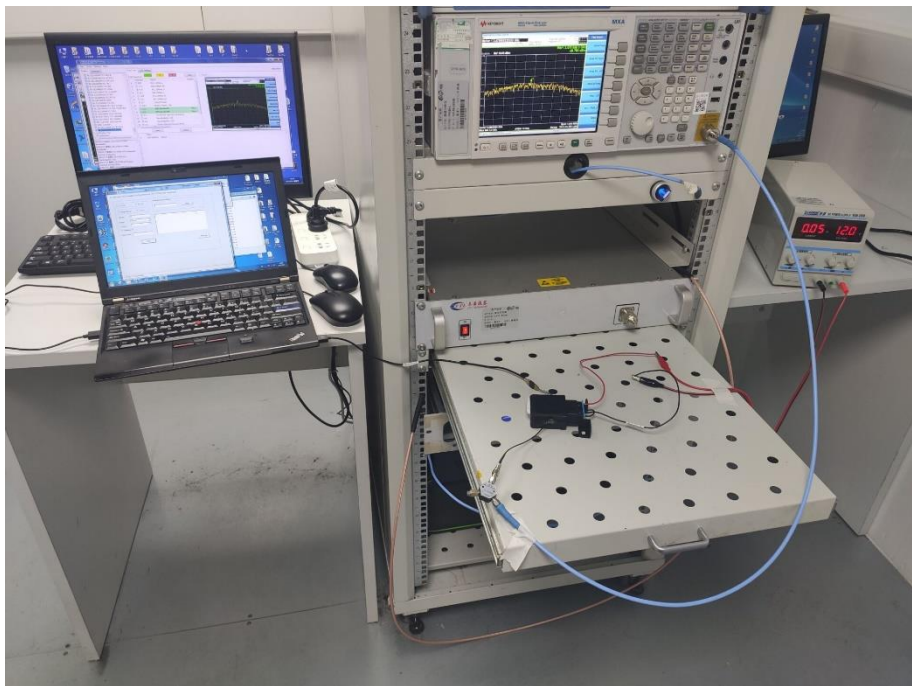

TEST SETUP PHOTOS

1 Radiated Test Photo

Below 30 MHz-BT

Close-Up-BT

30 MHz-1 GHz-BT

Close-Up-BT

Above 1GHz-BT

Close-Up-BT

30 MHz-1 GHz-RF

Above 1GHz-RF

Close-Up-RF

2 Conducted Test Photo

Conducted Test-BLE

Conducted Test-RF