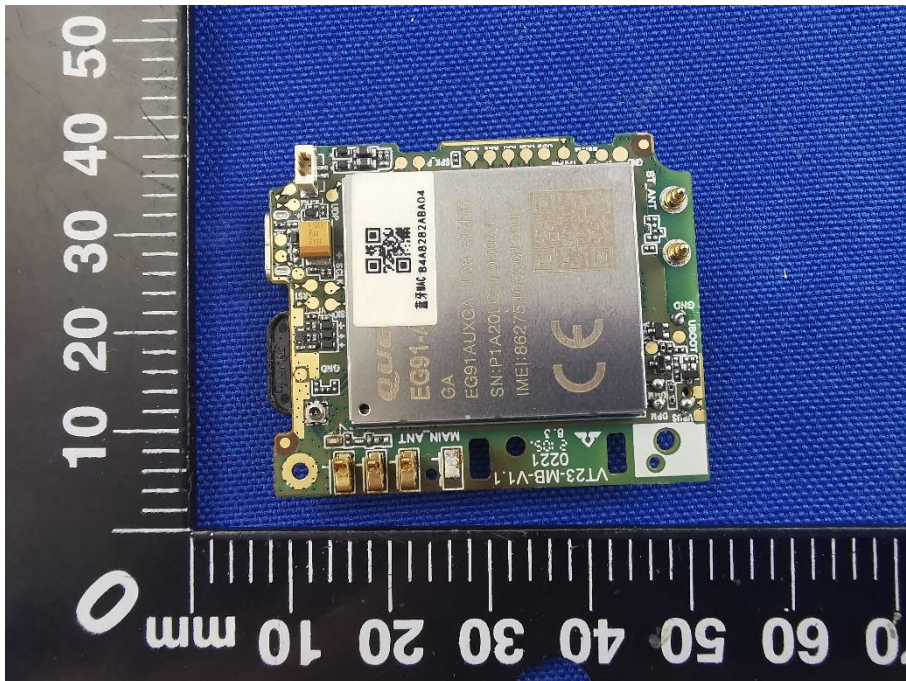

# EUT INTERNAL PHOTOS

EUT UNCOVER VIEW

EUT UNCOVER VIEW

EUT UNCOVER VIEW

MAIN BOARD TOP VIEW (WITH SHIELDING)

MAIN BOARD REAR VIEW (WITH SHIELDING)

MAIN BOARD TOP VIEW (WITHOUT SHIELDING)

MAIN BOARD REAR VIEW (WITHOUT SHIELDING)

SUB BOARD TOP VIEW (WITH SHIELDING)

SUB BOARD TOP VIEW (WITHOUT SHIELDING)

SUB BOARD REAR VIEW

Battery Photo (FRONT)

Battery Photo (REAR)