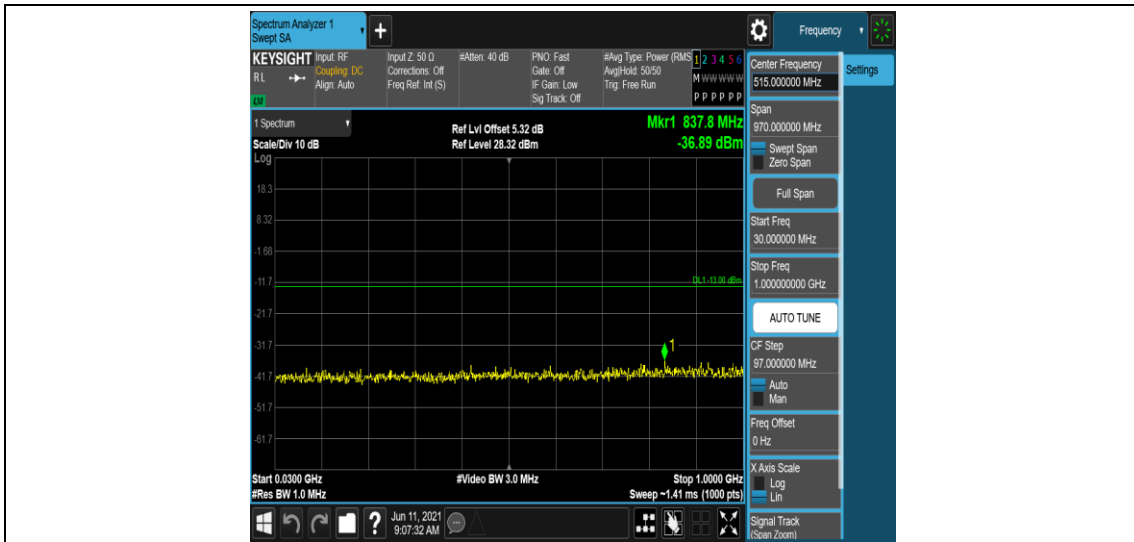

Band66-1.4MHz-16QAM-132665-1RB#0-Range3:30~1000MHz