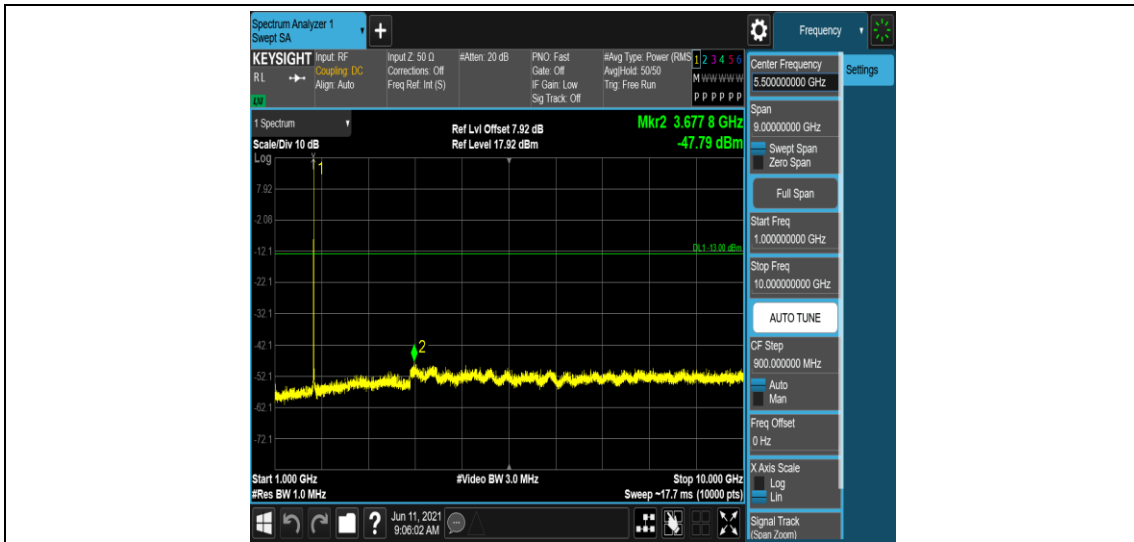

Band66-1.4MHz-16QAM-132322-1RB#0-Range4:1000~10000MHz