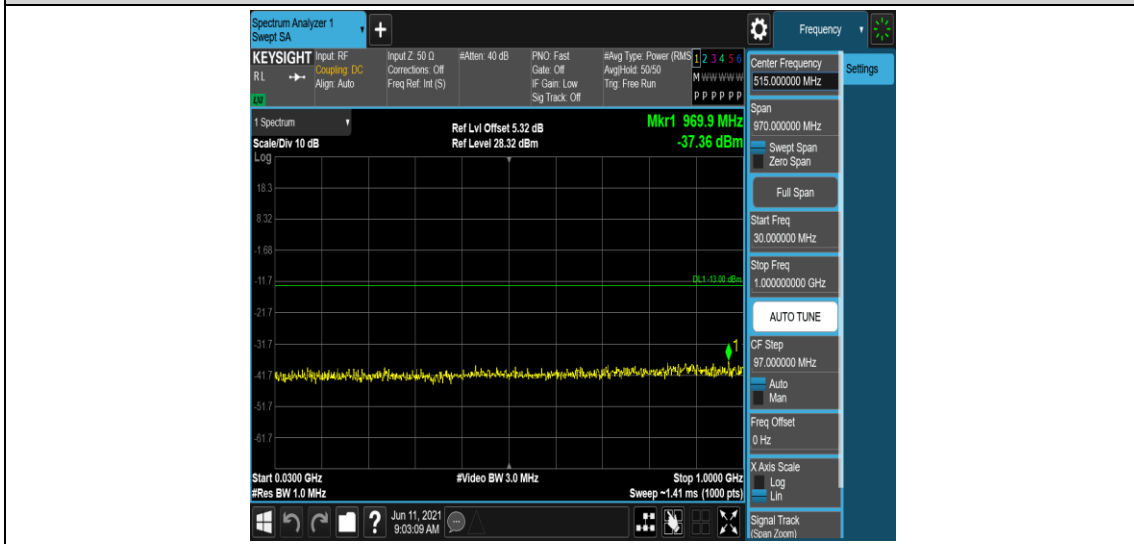

Band66-1.4MHz-QPSK-131979-1RB#0-Range3:30~1000MHz