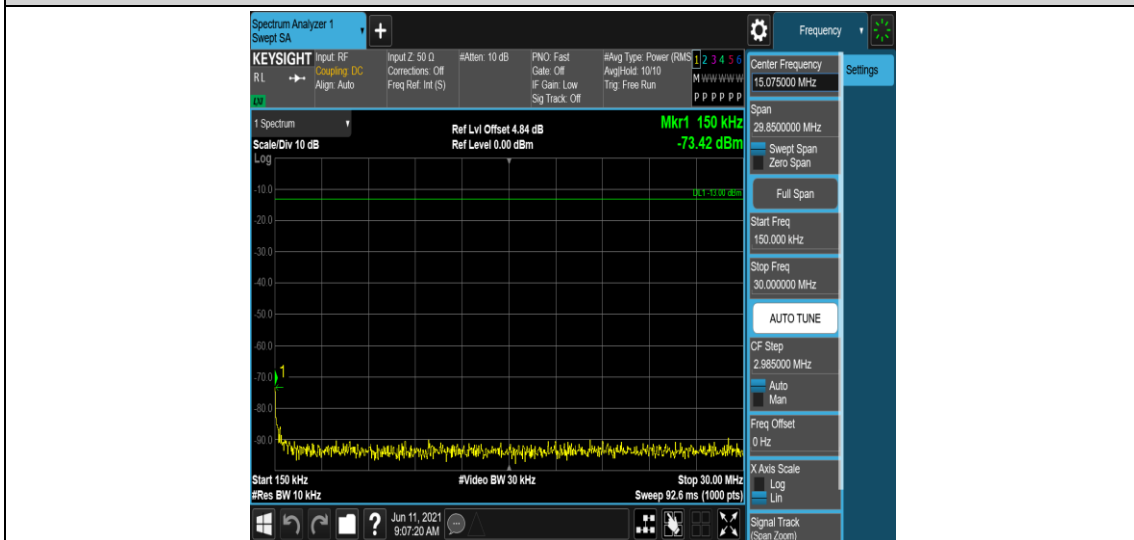

Band66-1.4MHz-16QAM-132322-1RB#0-Range3:30~1000MHz

Band66-1.4MHz-16QAM-132322-1RB#0-Range4:1000~10000MHz

Band66-1.4MHz-16QAM-132665-1RB#0-Range1:0.009~0.15MHz

Band66-1.4MHz-16QAM-132665-1RB#0-Range2:0.15~30MHz