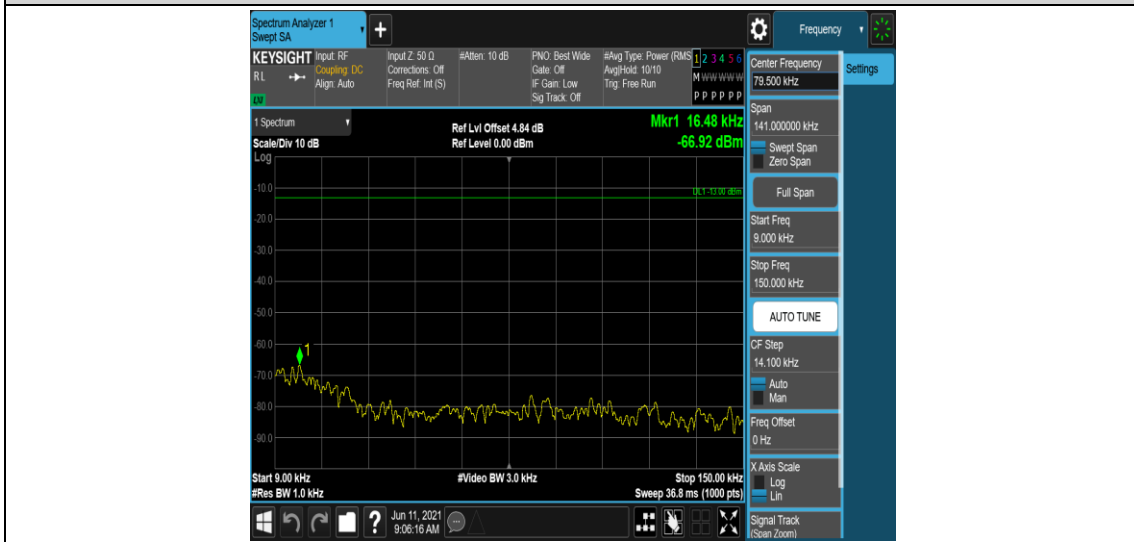

Band66-1.4MHz-QPSK-132665-1RB#0-Range1:0.009~0.15MHz