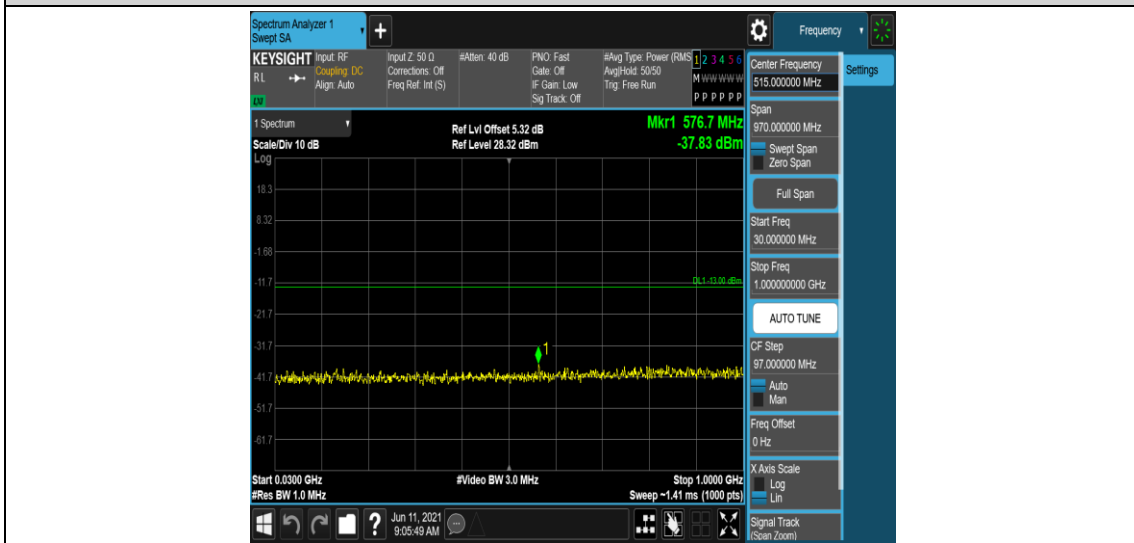

Band66-1.4MHz-16QAM-132322-1RB#0-Range3:30~1000MHz