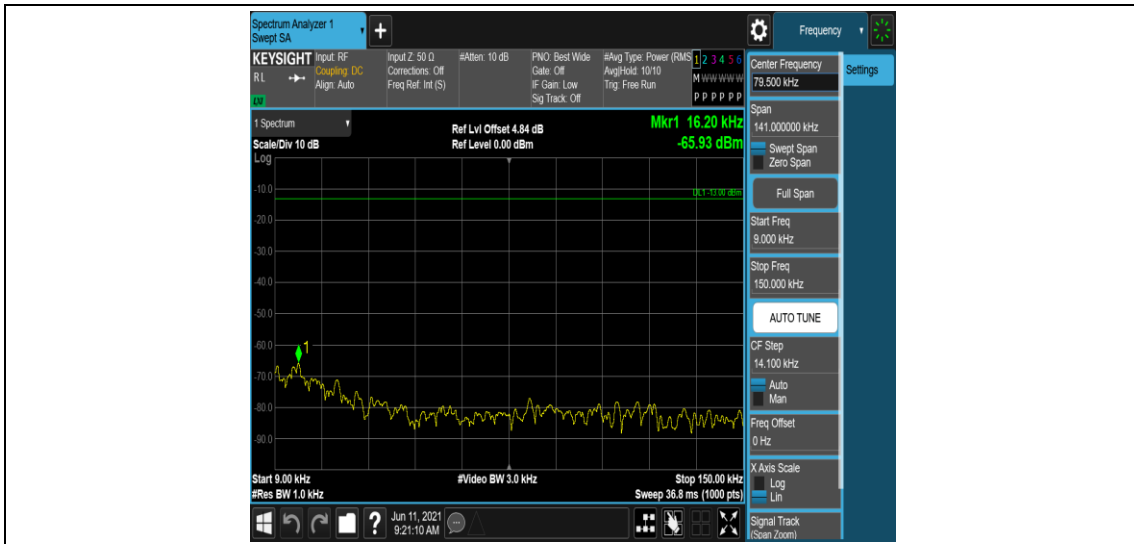

Band66-3MHz-QPSK-132322-1RB#0-Range1:0.009~0.15MHz