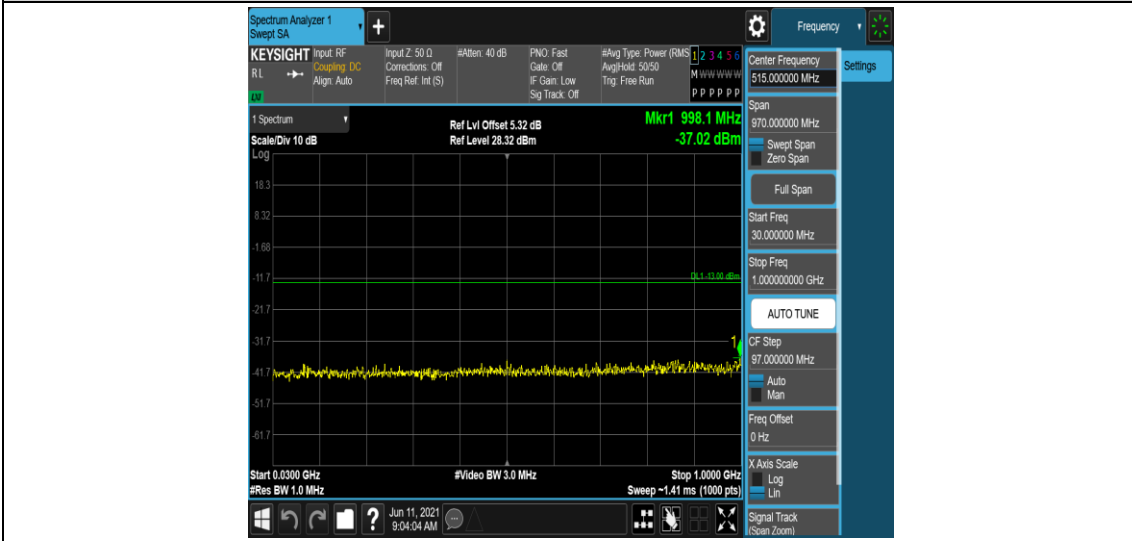

Band66-1.4MHz-16QAM-131979-1RB#0-Range3:30~1000MHz