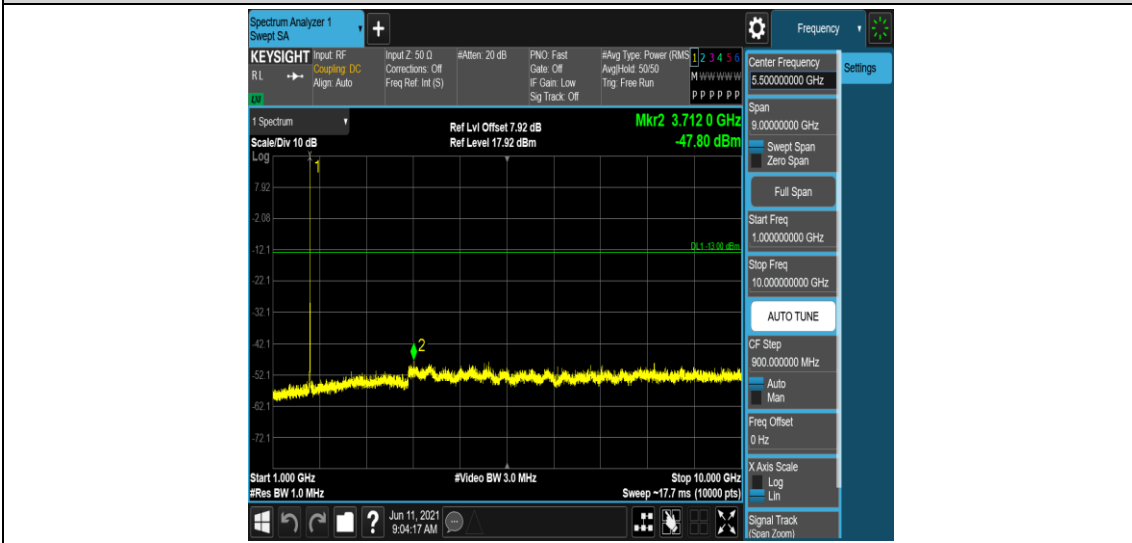

Band66-1.4MHz-16QAM-131979-1RB#0-Range4:1000~10000MHz