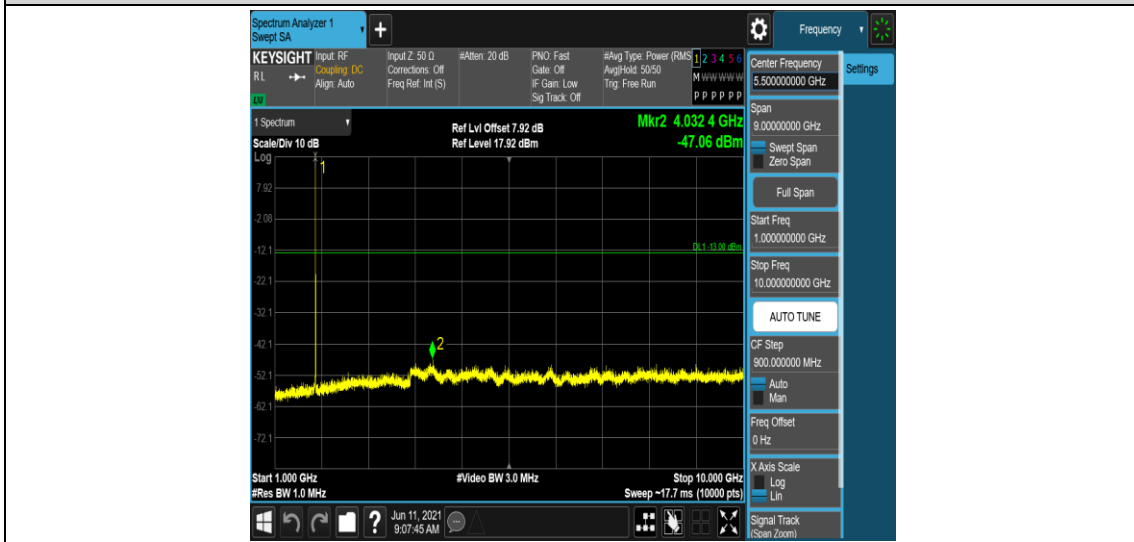

Band66-1.4MHz-16QAM-132665-1RB#0-Range4:1000~10000MHz