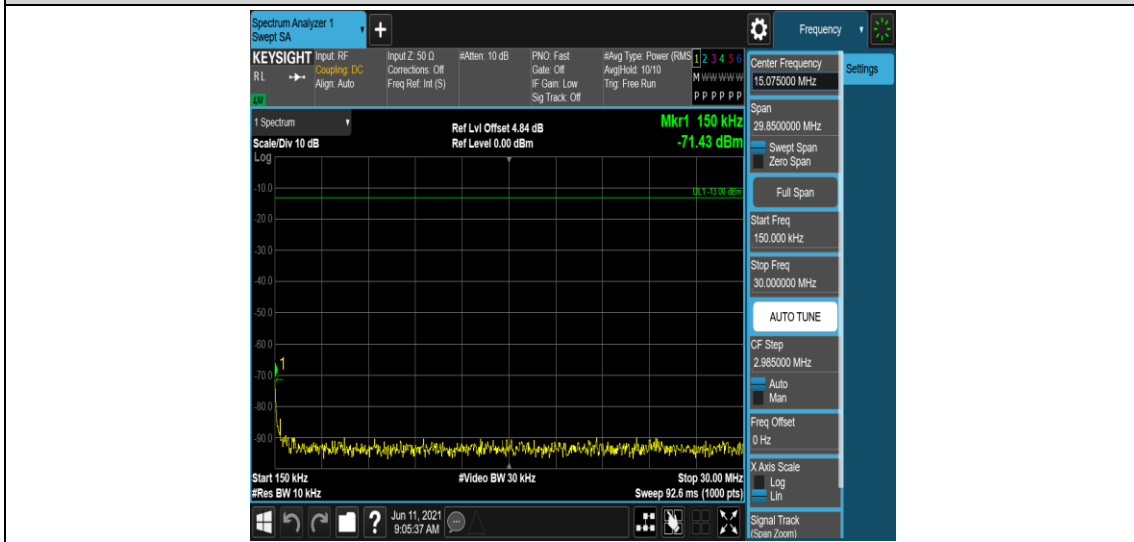

Band66-1.4MHz-16QAM-131979-1RB#0-Range3:30~1000MHz

Band66-1.4MHz-16QAM-131979-1RB#0-Range4:1000~10000MHz

Band66-1.4MHz-16QAM-132322-1RB#0-Range1:0.009~0.15MHz

Band66-1.4MHz-16QAM-132322-1RB#0-Range2:0.15~30MHz