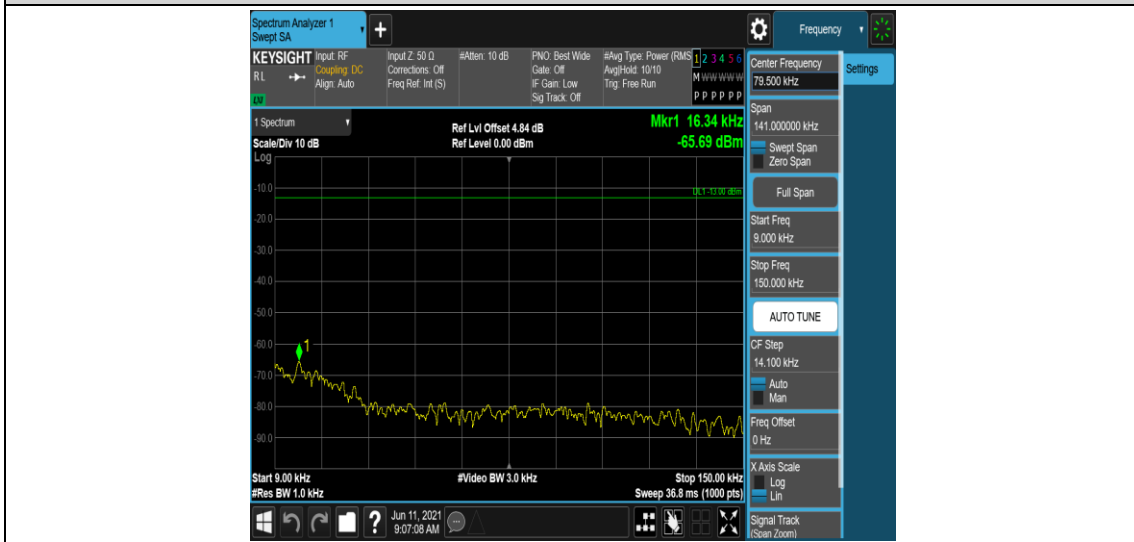

Band66-1.4MHz-16QAM-132665-1RB#0-Range1:0.009~0.15MHz