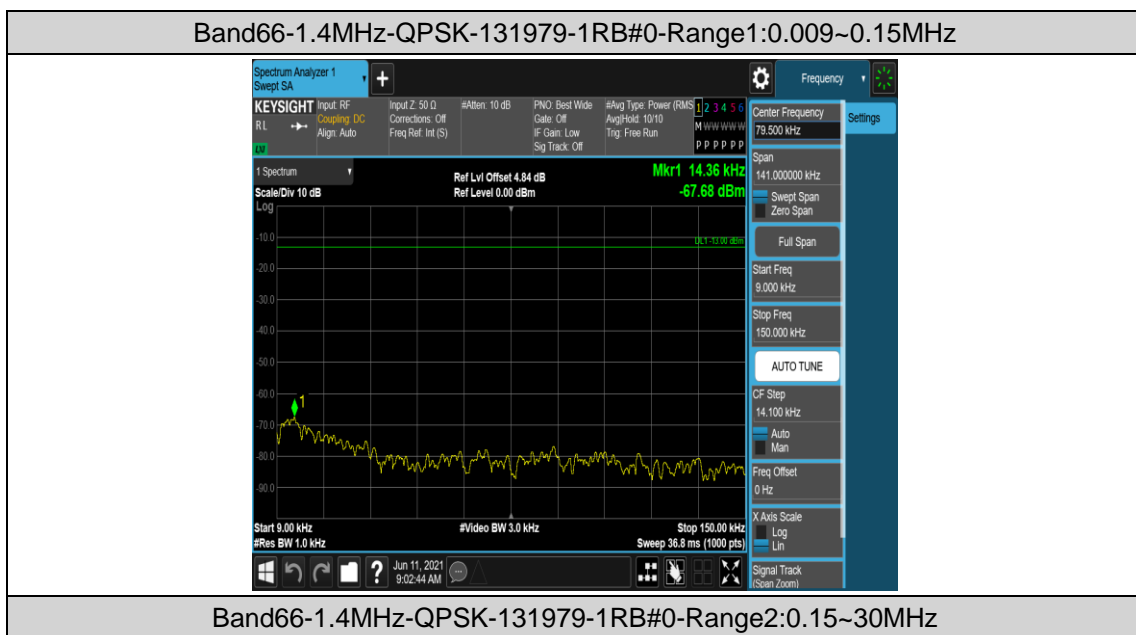

Test Graphs