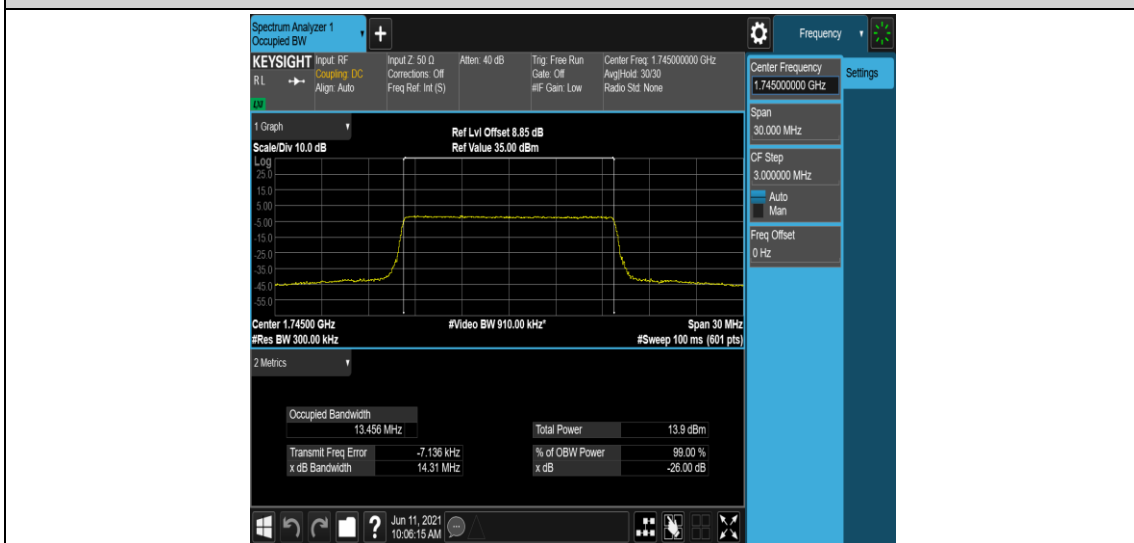

Band66-10MHz-16QAM-132322-50RB#0

Band66-10MHz-16QAM-132622-50RB#0

Band66-15MHz-QPSK-132047-75RB#0

Band66-15MHz-QPSK-132322-75RB#0

Band66-15MHz-QPSK-132597-75RB#0

Band66-15MHz-16QAM-132047-75RB#0

Band66-15MHz-16QAM-132322-75RB#0