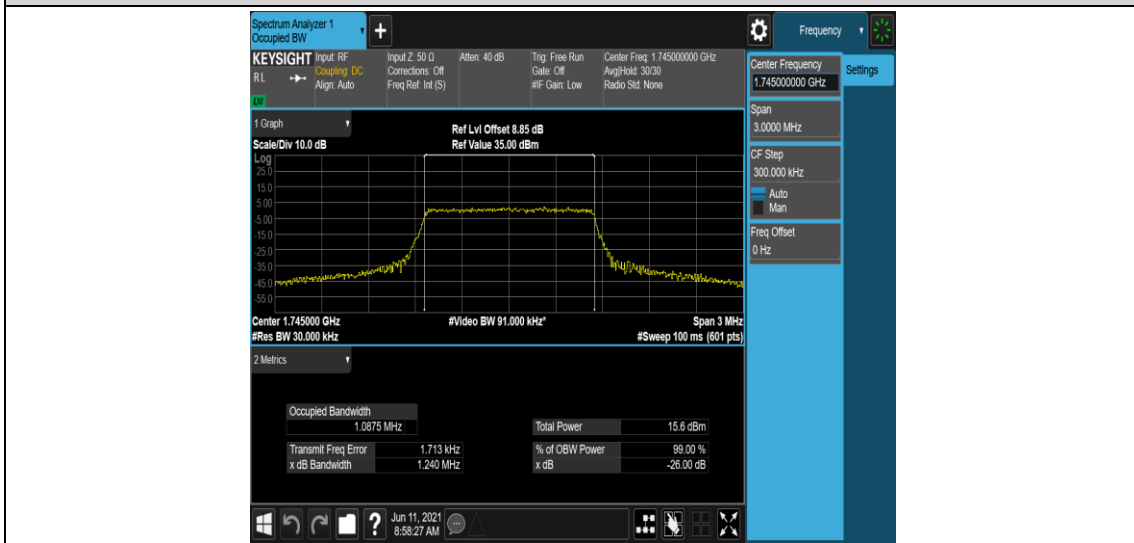

Band66	20MHz	16QAM	132072	100RB#0	17.965	19.01	PASS
Band66	20MHz	16QAM	132322	100RB#0	17.973	19.01	PASS
Band66	20MHz	16QAM	132572	100RB#0	17.961	19.03	PASS

Test Graphs

Band66-1.4MHz-16QAM-131979-6RB#0

Band66-1.4MHz-16QAM-132322-6RB#0