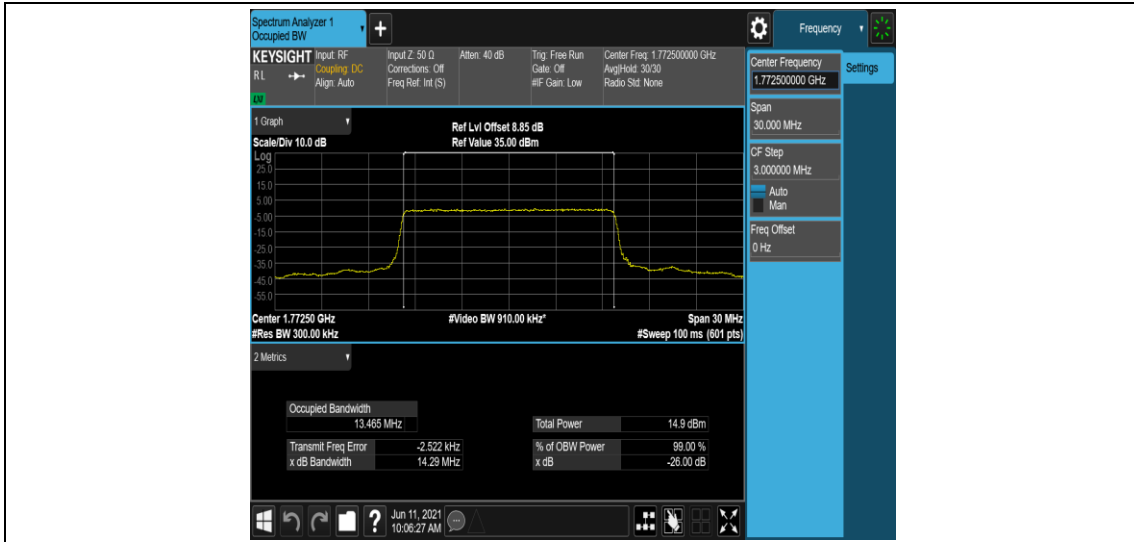

Band66-10MHz-16QAM-132322-50RB#0

Band66-10MHz-16QAM-132622-50RB#0

Band66-15MHz-QPSK-132047-75RB#0

Band66-15MHz-QPSK-132322-75RB#0

Band66-15MHz-QPSK-132597-75RB#0

Band66-15MHz-16QAM-132047-75RB#0

Band66-15MHz-16QAM-132322-75RB#0