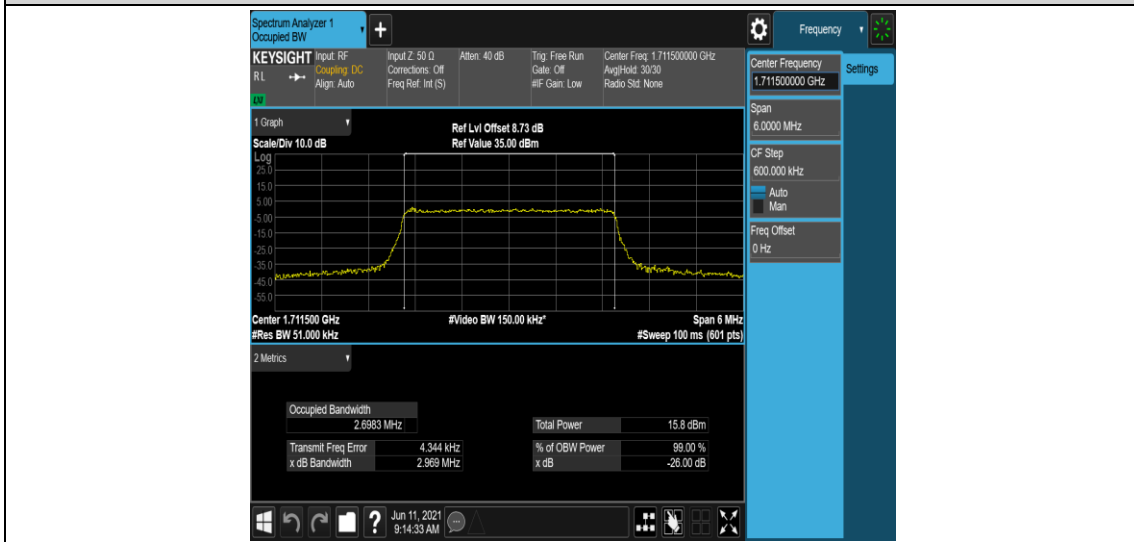

Band66-3MHz-QPSK-131987-15RB#0