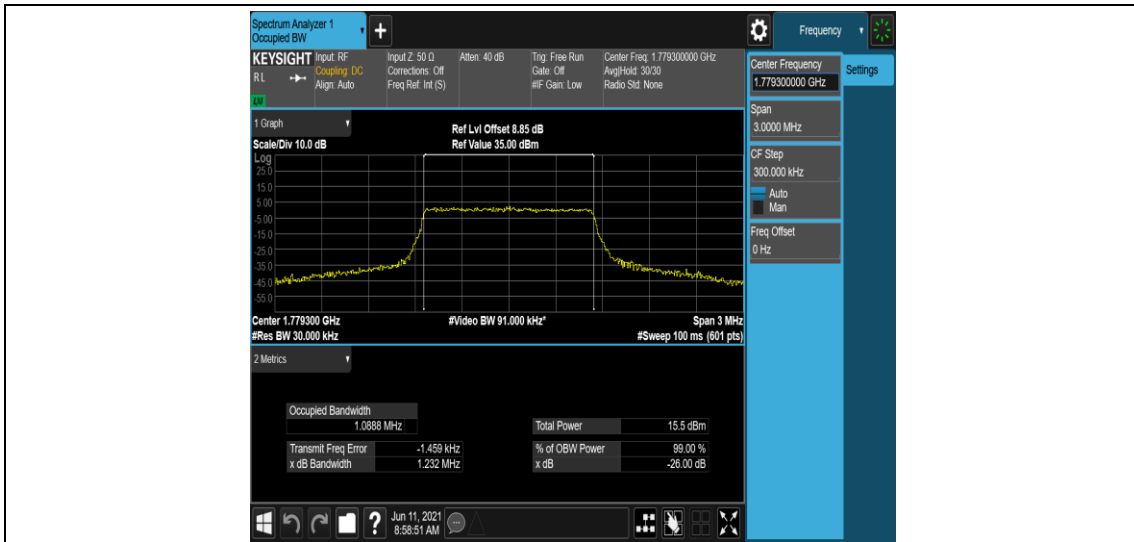

Band66-1.4MHz-16QAM-132665-6RB#0