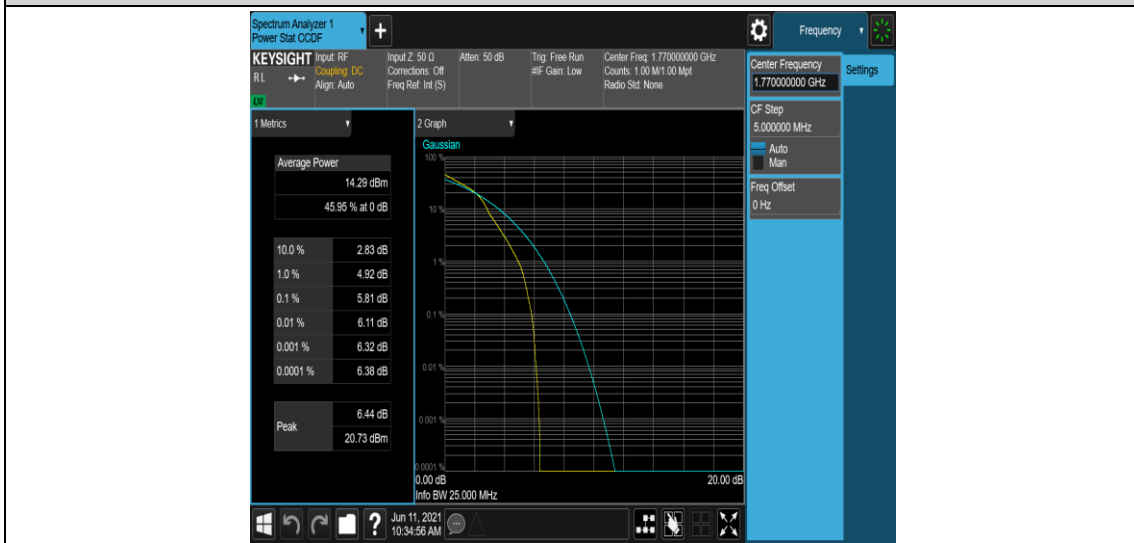

Band66-20MHz-16QAM-132572-100RB#0

Appendix C: 26dB Bandwidth and Occupied Bandwidth

Test Result

Band	Bandwidth	Modulation	Channel	RB Configuration	Occupied Bandwidth (MHz)	26dB Bandwidth (MHz)	Verdict
Band66	1.4MHz	QPSK	131979	6RB#0	1.0862	1.231	PASS
Band66	1.4MHz	QPSK	132322	6RB#0	1.0937	1.249	PASS
Band66	1.4MHz	QPSK	132665	6RB#0	1.0901	1.238	PASS
Band66	1.4MHz	16QAM	131979	6RB#0	1.0913	1.236	PASS
Band66	1.4MHz	16QAM	132322	6RB#0	1.0875	1.240	PASS
Band66	1.4MHz	16QAM	132665	6RB#0	1.0888	1.232	PASS
Band66	3MHz	QPSK	131987	15RB#0	2.6983	2.969	PASS
Band66	3MHz	QPSK	132322	15RB#0	2.7005	2.973	PASS
Band66	3MHz	QPSK	132657	15RB#0	2.7018	2.980	PASS
Band66	3MHz	16QAM	131987	15RB#0	2.6949	2.957	PASS
Band66	3MHz	16QAM	132322	15RB#0	2.6968	3.004	PASS
Band66	3MHz	16QAM	132657	15RB#0	2.7007	2.960	PASS
Band66	5MHz	QPSK	131997	25RB#0	4.4963	4.951	PASS
Band66	5MHz	QPSK	132322	25RB#0	4.4964	4.961	PASS
Band66	5MHz	QPSK	132647	25RB#0	4.4989	4.888	PASS
Band66	5MHz	16QAM	131997	25RB#0	4.5030	4.880	PASS
Band66	5MHz	16QAM	132322	25RB#0	4.4978	4.974	PASS
Band66	5MHz	16QAM	132647	25RB#0	4.5107	4.916	PASS
Band66	10MHz	QPSK	132022	50RB#0	8.9753	9.545	PASS
Band66	10MHz	QPSK	132322	50RB#0	8.9753	9.605	PASS
Band66	10MHz	QPSK	132622	50RB#0	8.9696	9.552	PASS
Band66	10MHz	16QAM	132022	50RB#0	8.9638	9.584	PASS
Band66	10MHz	16QAM	132322	50RB#0	8.9717	9.592	PASS
Band66	10MHz	16QAM	132622	50RB#0	8.9760	9.582	PASS
Band66	15MHz	QPSK	132047	75RB#0	13.462	14.32	PASS
Band66	15MHz	QPSK	132322	75RB#0	13.466	14.36	PASS
Band66	15MHz	QPSK	132597	75RB#0	13.465	14.29	PASS
Band66	15MHz	16QAM	132047	75RB#0	13.448	14.29	PASS
Band66	15MHz	16QAM	132322	75RB#0	13.456	14.31	PASS
Band66	15MHz	16QAM	132597	75RB#0	13.462	14.32	PASS
Band66	20MHz	QPSK	132072	100RB#0	17.967	19.02	PASS
Band66	20MHz	QPSK	132322	100RB#0	17.953	19.08	PASS
Band66	20MHz	QPSK	132572	100RB#0	17.962	18.99	PASS