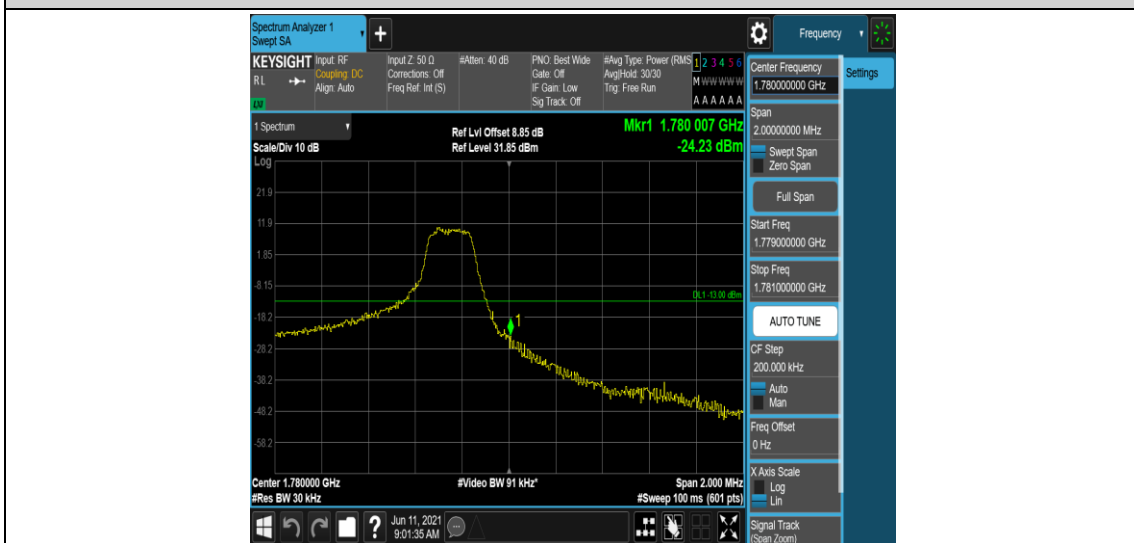

Test Graphs

Band66-1.4MHz-QPSK-132665-1RB#0

Band66-1.4MHz-QPSK-132665-1RB#5

Band66-1.4MHz-QPSK-132665-6RB#0

Band66-1.4MHz-16QAM-131979-1RB#0

Band66-1.4MHz-16QAM-131979-1RB#5

Band66-1.4MHz-16QAM-131979-6RB#0