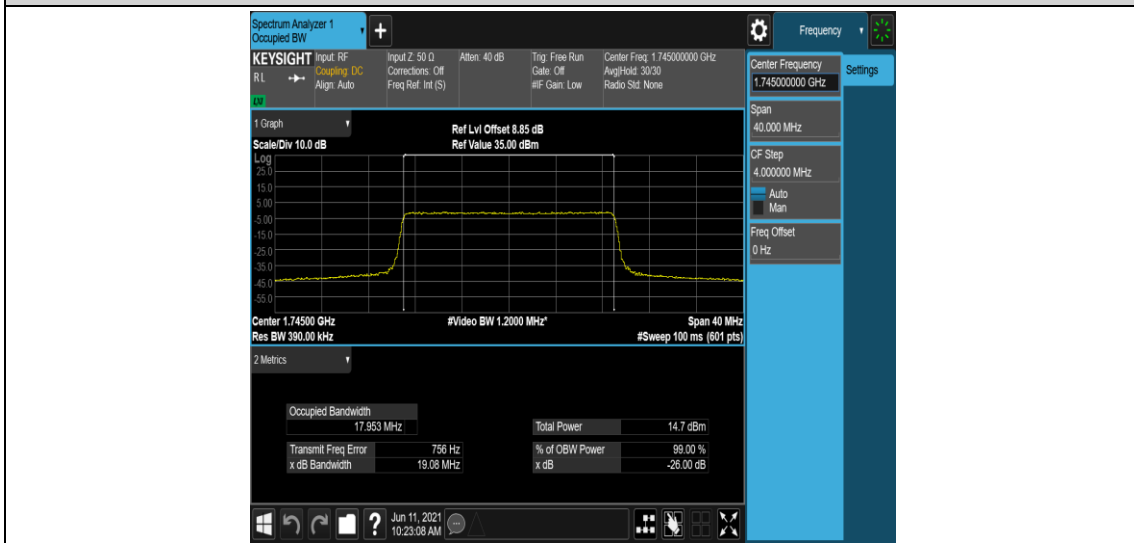

Band66-20MHz-QPSK-132322-100RB#0