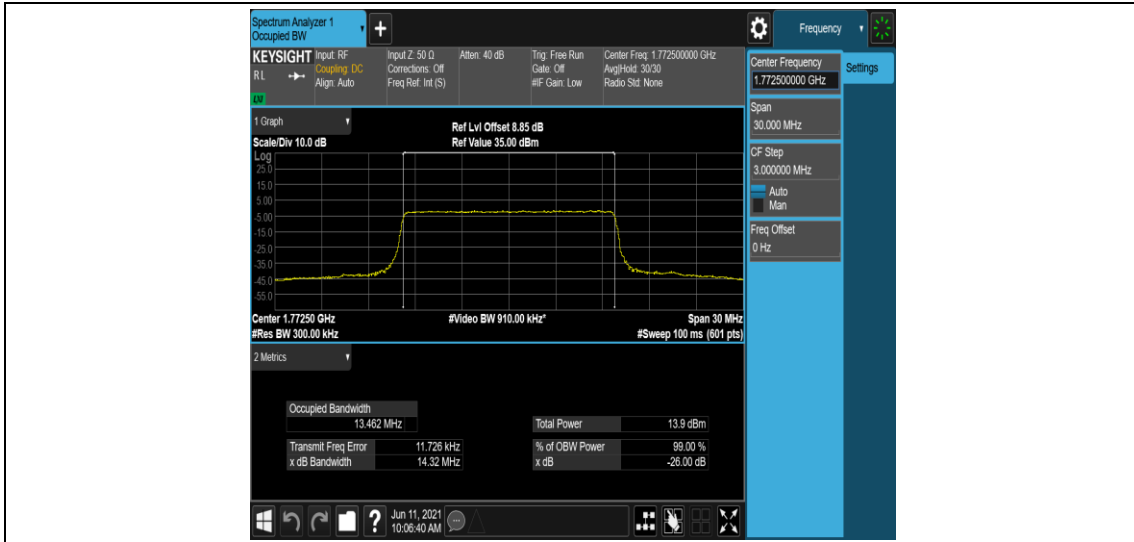

Band66-15MHz-16QAM-132597-75RB#0