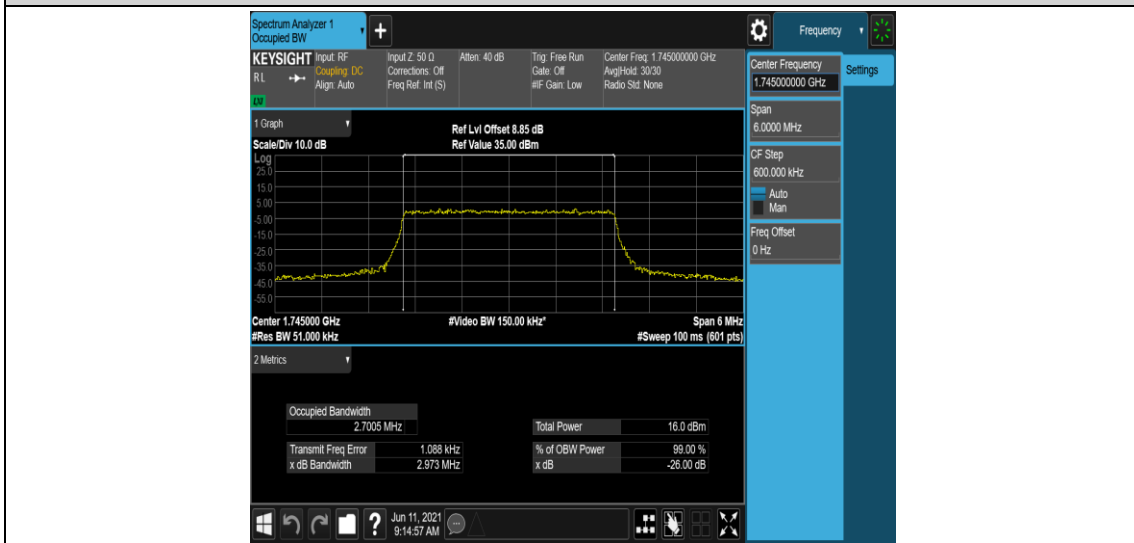

Band66-3MHz-QPSK-132322-15RB#0