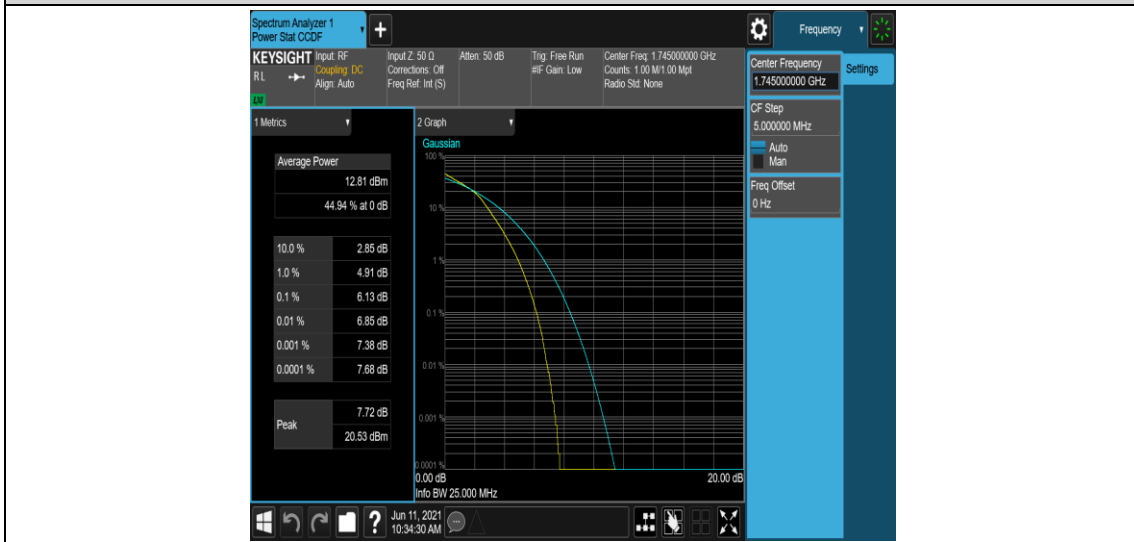

Band66-20MHz-16QAM-132322-100RB#0