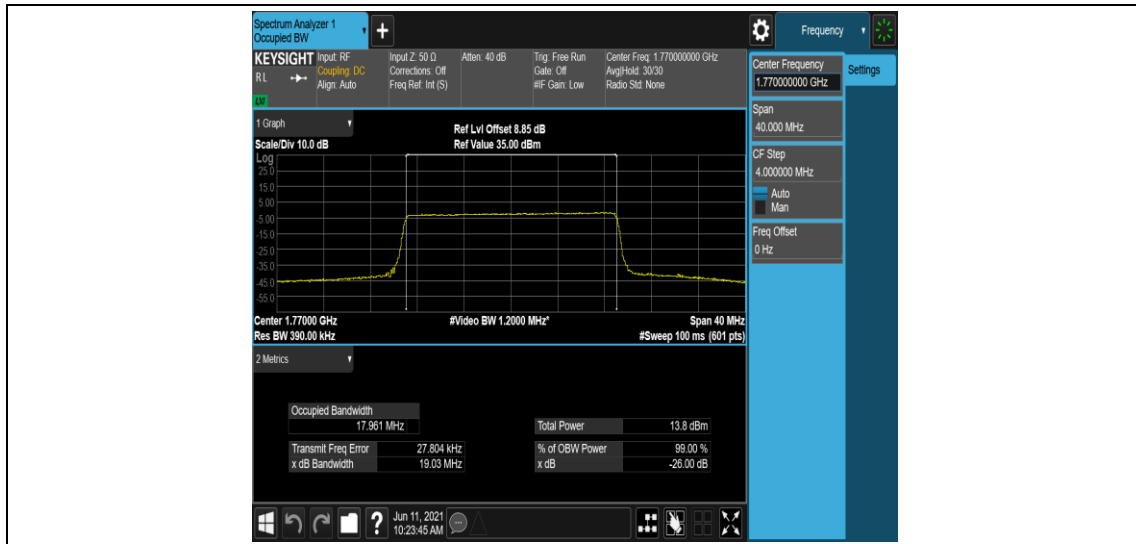

Appendix D: Band Edge

Test Result

Band	Bandwidth	Modulation	Channel	RB Configuration	Result(dBm)	Verdict
Band66	1.4MHz	QPSK	131979	1RB#0	-25.20	PASS
Band66	1.4MHz	QPSK	131979	1RB#5	-35.59	PASS
Band66	1.4MHz	QPSK	131979	6RB#0	-31.72	PASS
Band66	1.4MHz	QPSK	132665	1RB#0	-35.41	PASS
Band66	1.4MHz	QPSK	132665	1RB#5	-24.23	PASS
Band66	1.4MHz	QPSK	132665	6RB#0	-30.08	PASS
Band66	1.4MHz	16QAM	131979	1RB#0	-23.23	PASS
Band66	1.4MHz	16QAM	131979	1RB#5	-34.44	PASS
Band66	1.4MHz	16QAM	131979	6RB#0	-30.67	PASS
Band66	1.4MHz	16QAM	132665	1RB#0	-34.81	PASS
Band66	1.4MHz	16QAM	132665	1RB#5	-27.36	PASS
Band66	1.4MHz	16QAM	132665	6RB#0	-31.49	PASS
Band66	3MHz	QPSK	131987	1RB#0	-17.00	PASS
Band66	3MHz	QPSK	131987	1RB#14	-30.91	PASS
Band66	3MHz	QPSK	131987	15RB#0	-27.02	PASS
Band66	3MHz	QPSK	132657	1RB#0	-30.51	PASS
Band66	3MHz	QPSK	132657	1RB#14	-17.10	PASS
Band66	3MHz	QPSK	132657	15RB#0	-26.99	PASS
Band66	3MHz	16QAM	131987	1RB#0	-18.07	PASS
Band66	3MHz	16QAM	131987	1RB#14	-30.82	PASS
Band66	3MHz	16QAM	131987	15RB#0	-28.48	PASS
Band66	3MHz	16QAM	132657	1RB#0	-31.06	PASS
Band66	3MHz	16QAM	132657	1RB#14	-19.10	PASS
Band66	3MHz	16QAM	132657	15RB#0	-26.39	PASS
Band66	5MHz	QPSK	131997	1RB#0	-18.33	PASS
Band66	5MHz	QPSK	131997	1RB#24	-34.50	PASS
Band66	5MHz	QPSK	131997	25RB#0	-27.90	PASS
Band66	5MHz	QPSK	132647	1RB#0	-34.06	PASS
Band66	5MHz	QPSK	132647	1RB#24	-18.74	PASS
Band66	5MHz	QPSK	132647	25RB#0	-26.79	PASS
Band66	5MHz	16QAM	131997	1RB#0	-21.41	PASS
Band66	5MHz	16QAM	131997	1RB#24	-35.74	PASS
Band66	5MHz	16QAM	131997	25RB#0	-30.31	PASS
Band66	5MHz	16QAM	132647	1RB#0	-34.63	PASS
Band66	5MHz	16QAM	132647	1RB#24	-19.11	PASS