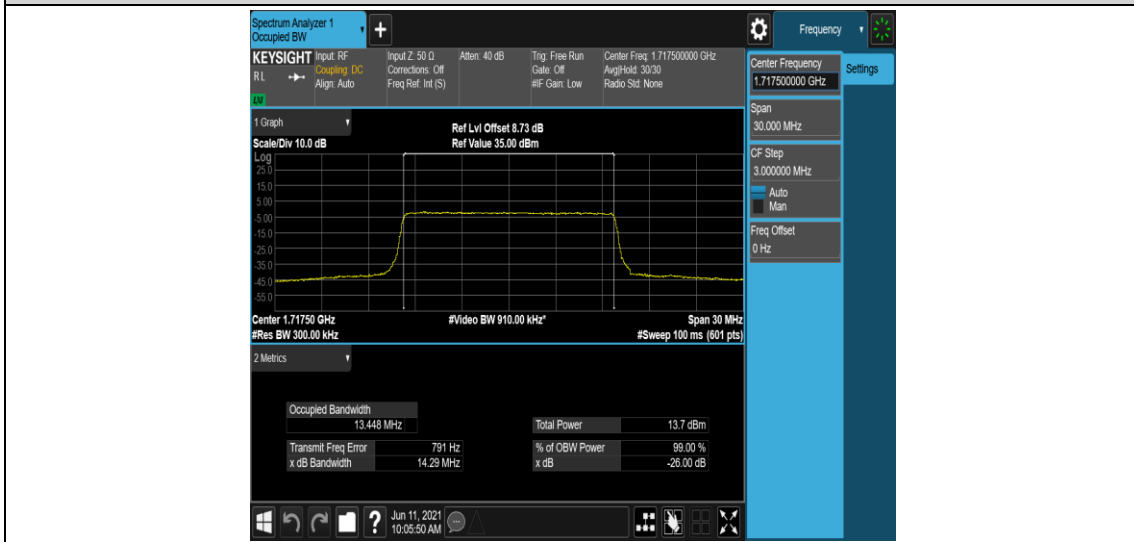

Band66-10MHz-16QAM-132322-50RB#0

Band66-10MHz-16QAM-132622-50RB#0

Band66-15MHz-QPSK-132047-75RB#0

Band66-15MHz-QPSK-132322-75RB#0

Band66-15MHz-QPSK-132597-75RB#0

Band66-15MHz-16QAM-132047-75RB#0

Band66-15MHz-16QAM-132322-75RB#0