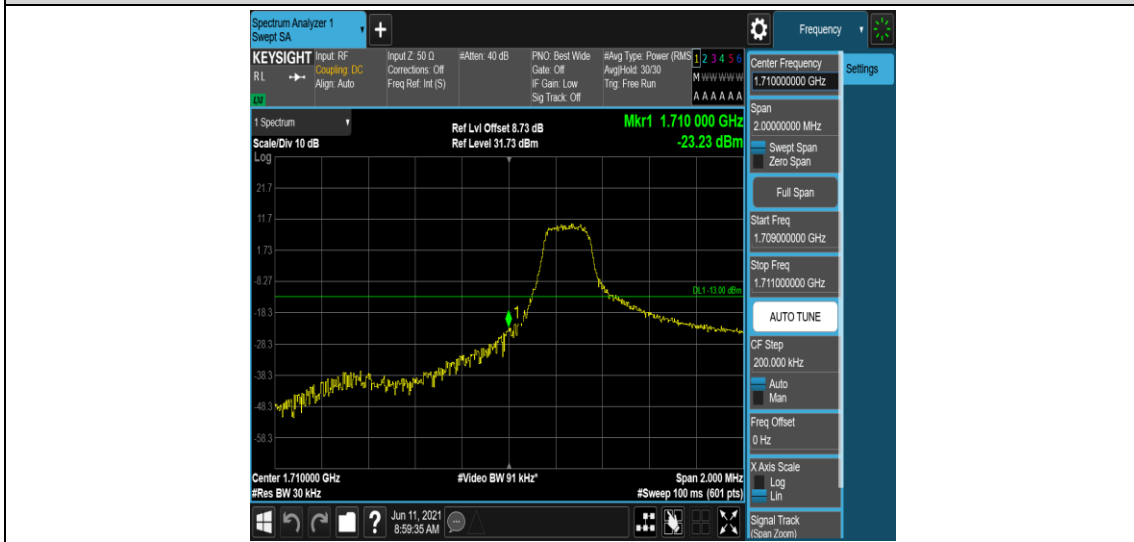

Test Graphs

Band66-1.4MHz-QPSK-132665-1RB#0

Band66-1.4MHz-QPSK-132665-1RB#5

Band66-1.4MHz-QPSK-132665-6RB#0

Band66-1.4MHz-16QAM-131979-1RB#0

Band66-1.4MHz-16QAM-131979-1RB#5

Band66-1.4MHz-16QAM-131979-6RB#0