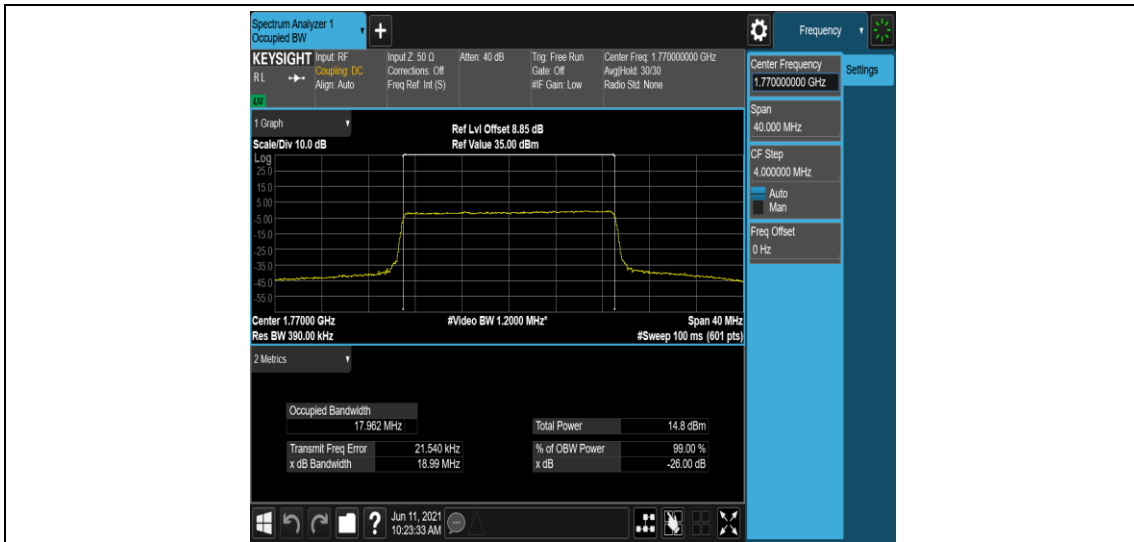

Band66-20MHz-QPSK-132572-100RB#0