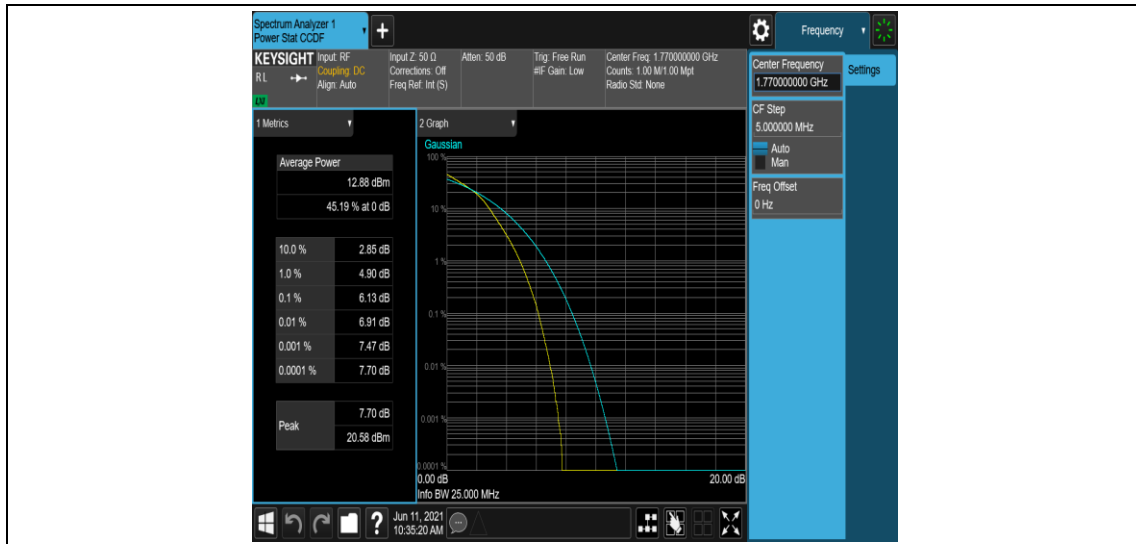

Band66-20MHz-16QAM-132572-100RB#0

Appendix C: 26dB Bandwidth and Occupied Bandwidth

Test Result

Band	Bandwidth	Modulation	Channel	RB Configuration	Occupied Bandwidth (MHz)	26dB Bandwidth (MHz)	Verdict
Band66	1.4MHz	QPSK	131979	6RB#0	1.0862	1.231	PASS
Band66	1.4MHz	QPSK	132322	6RB#0	1.0937	1.249	PASS
Band66	1.4MHz	QPSK	132665	6RB#0	1.0901	1.238	PASS
Band66	1.4MHz	16QAM	131979	6RB#0	1.0913	1.236	PASS
Band66	1.4MHz	16QAM	132322	6RB#0	1.0875	1.240	PASS
Band66	1.4MHz	16QAM	132665	6RB#0	1.0888	1.232	PASS
Band66	3MHz	QPSK	131987	15RB#0	2.6983	2.969	PASS
Band66	3MHz	QPSK	132322	15RB#0	2.7005	2.973	PASS
Band66	3MHz	QPSK	132657	15RB#0	2.7018	2.980	PASS
Band66	3MHz	16QAM	131987	15RB#0	2.6949	2.957	PASS
Band66	3MHz	16QAM	132322	15RB#0	2.6968	3.004	PASS
Band66	3MHz	16QAM	132657	15RB#0	2.7007	2.960	PASS
Band66	5MHz	QPSK	131997	25RB#0	4.4963	4.951	PASS
Band66	5MHz	QPSK	132322	25RB#0	4.4964	4.961	PASS
Band66	5MHz	QPSK	132647	25RB#0	4.4989	4.888	PASS
Band66	5MHz	16QAM	131997	25RB#0	4.5030	4.880	PASS
Band66	5MHz	16QAM	132322	25RB#0	4.4978	4.974	PASS
Band66	5MHz	16QAM	132647	25RB#0	4.5107	4.916	PASS
Band66	10MHz	QPSK	132022	50RB#0	8.9753	9.545	PASS
Band66	10MHz	QPSK	132322	50RB#0	8.9753	9.605	PASS
Band66	10MHz	QPSK	132622	50RB#0	8.9696	9.552	PASS
Band66	10MHz	16QAM	132022	50RB#0	8.9638	9.584	PASS
Band66	10MHz	16QAM	132322	50RB#0	8.9717	9.592	PASS
Band66	10MHz	16QAM	132622	50RB#0	8.9760	9.582	PASS
Band66	15MHz	QPSK	132047	75RB#0	13.462	14.32	PASS
Band66	15MHz	QPSK	132322	75RB#0	13.466	14.36	PASS
Band66	15MHz	QPSK	132597	75RB#0	13.465	14.29	PASS
Band66	15MHz	16QAM	132047	75RB#0	13.448	14.29	PASS
Band66	15MHz	16QAM	132322	75RB#0	13.456	14.31	PASS
Band66	15MHz	16QAM	132597	75RB#0	13.462	14.32	PASS
Band66	20MHz	QPSK	132072	100RB#0	17.967	19.02	PASS
Band66	20MHz	QPSK	132322	100RB#0	17.953	19.08	PASS
Band66	20MHz	QPSK	132572	100RB#0	17.962	18.99	PASS