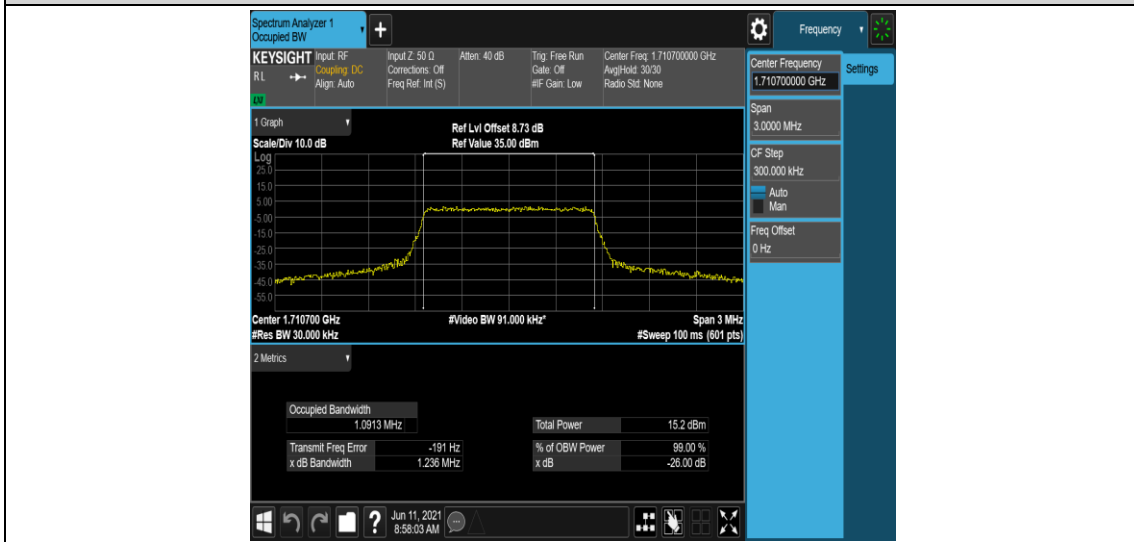

Band66-1.4MHz-16QAM-131979-6RB#0