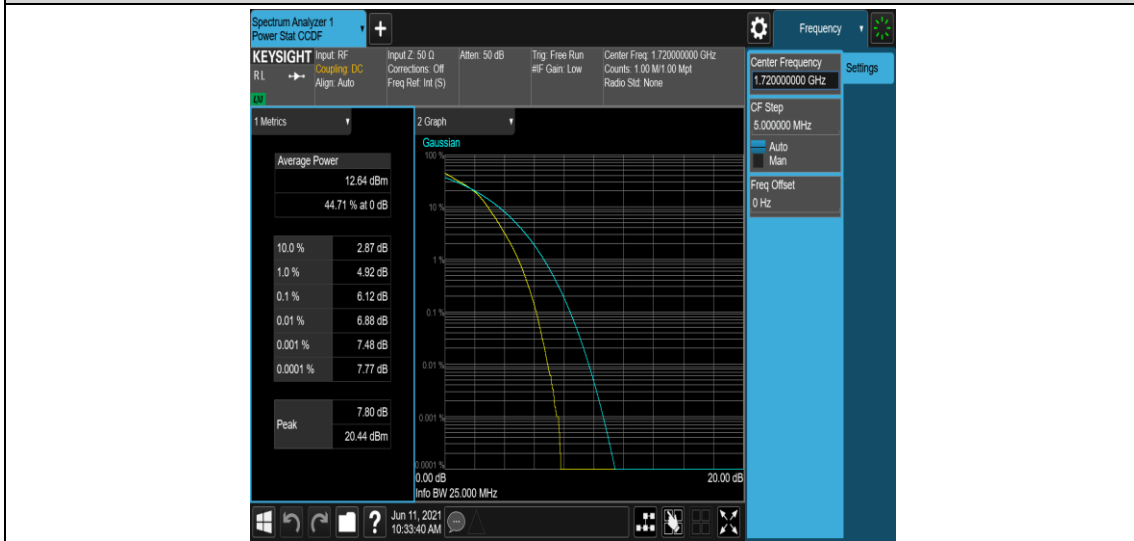

Band66-20MHz-16QAM-132072-100RB#0