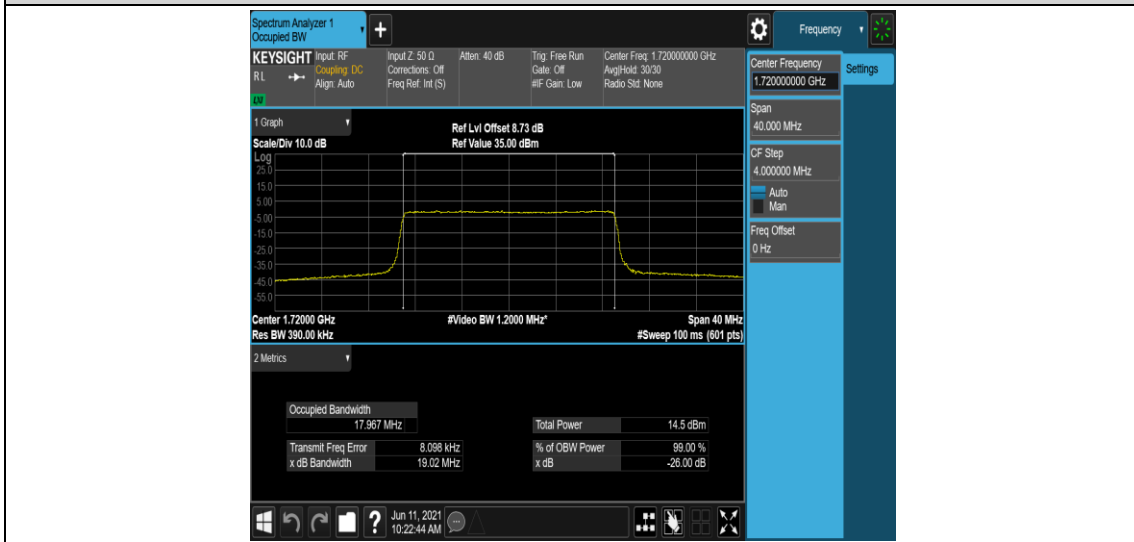

Band66-20MHz-QPSK-132072-100RB#0