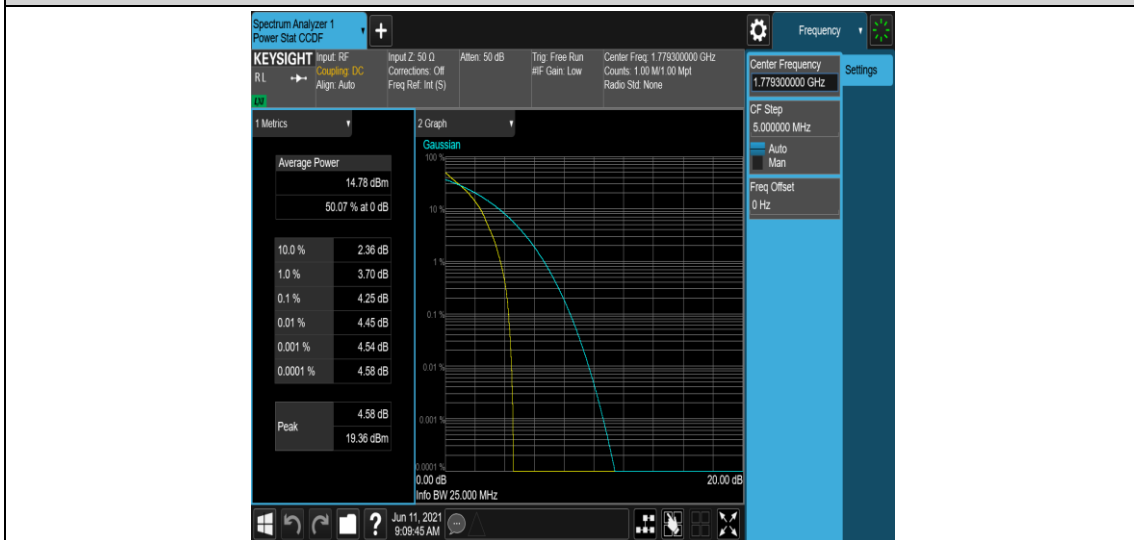

Test Graphs

Band66-1.4MHz-QPSK-132322-6RB#0

Band66-1.4MHz-QPSK-132665-1RB#0

Band66-1.4MHz-QPSK-132665-6RB#0

Band66-1.4MHz-16QAM-131979-1RB#0

Band66-1.4MHz-16QAM-131979-6RB#0

Band66-1.4MHz-16QAM-132322-1RB#0