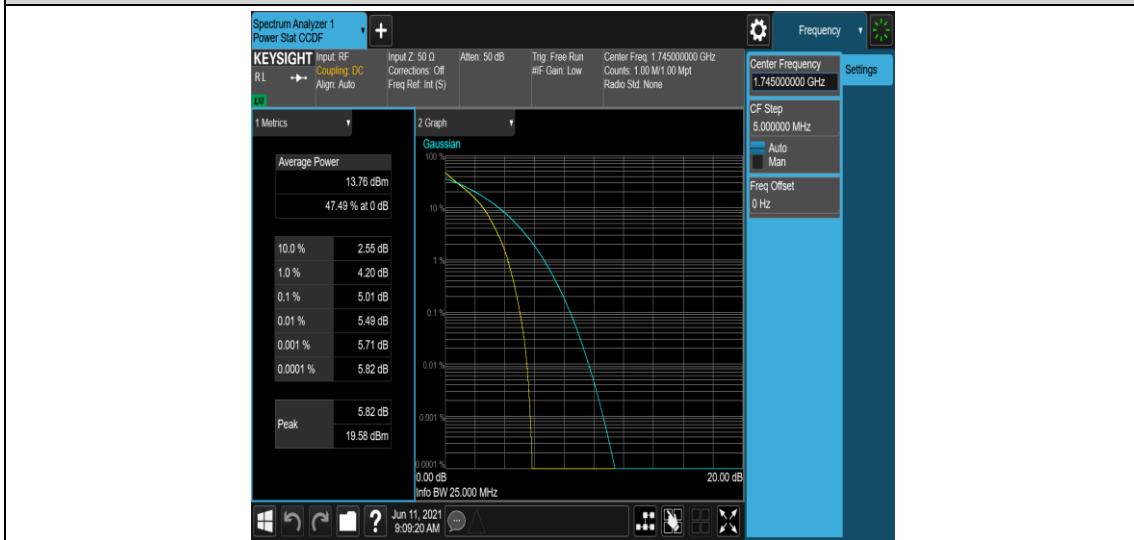

Band66-1.4MHz-QPSK-132322-6RB#0

Band66-1.4MHz-QPSK-132665-1RB#0