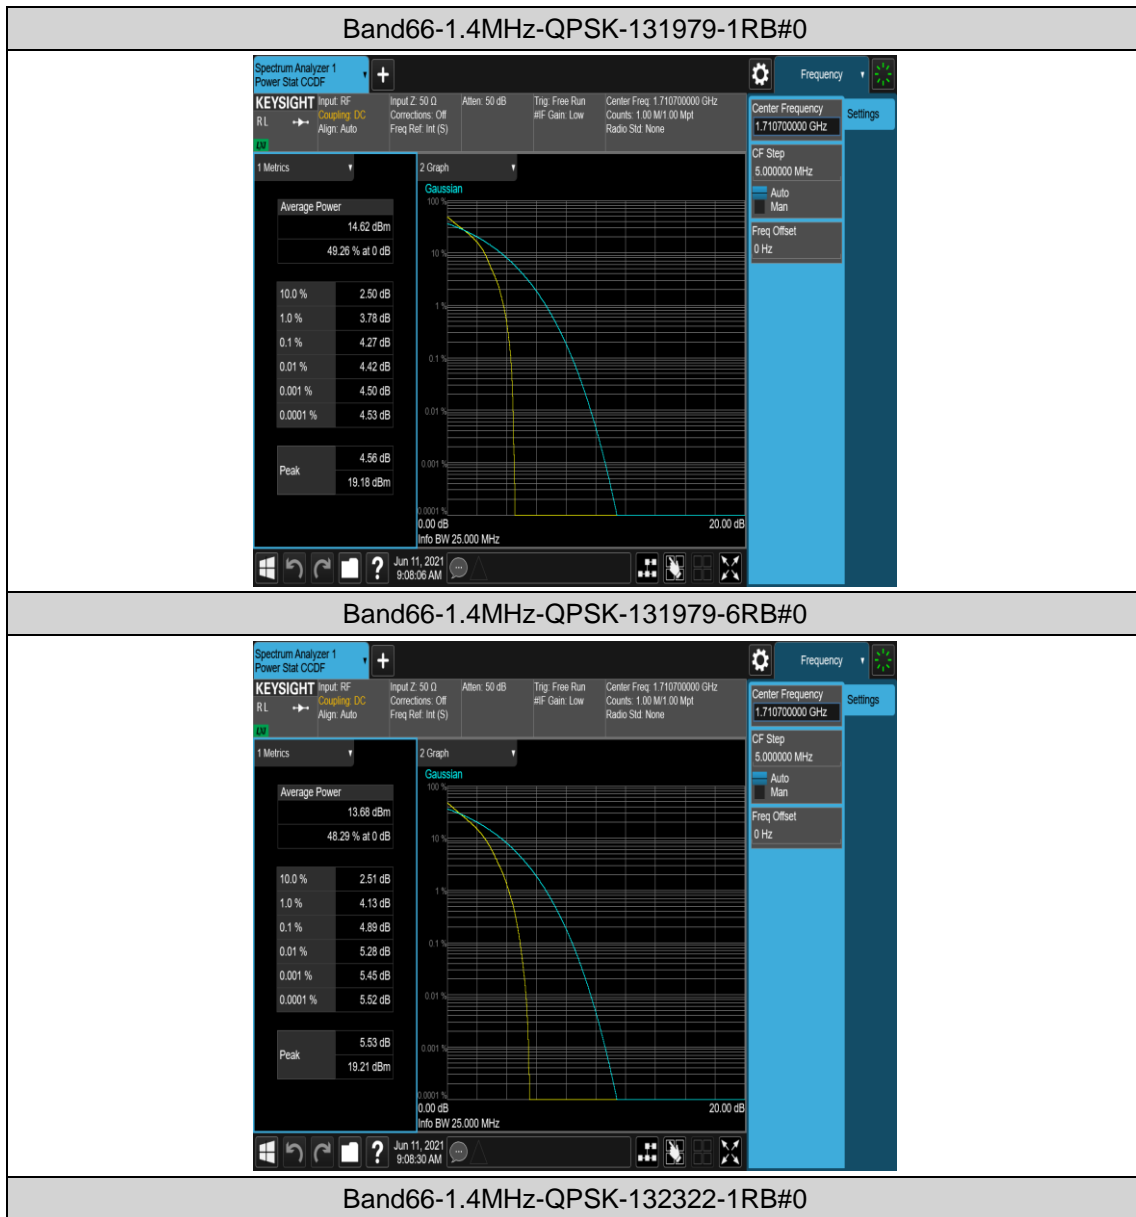

Test Graphs