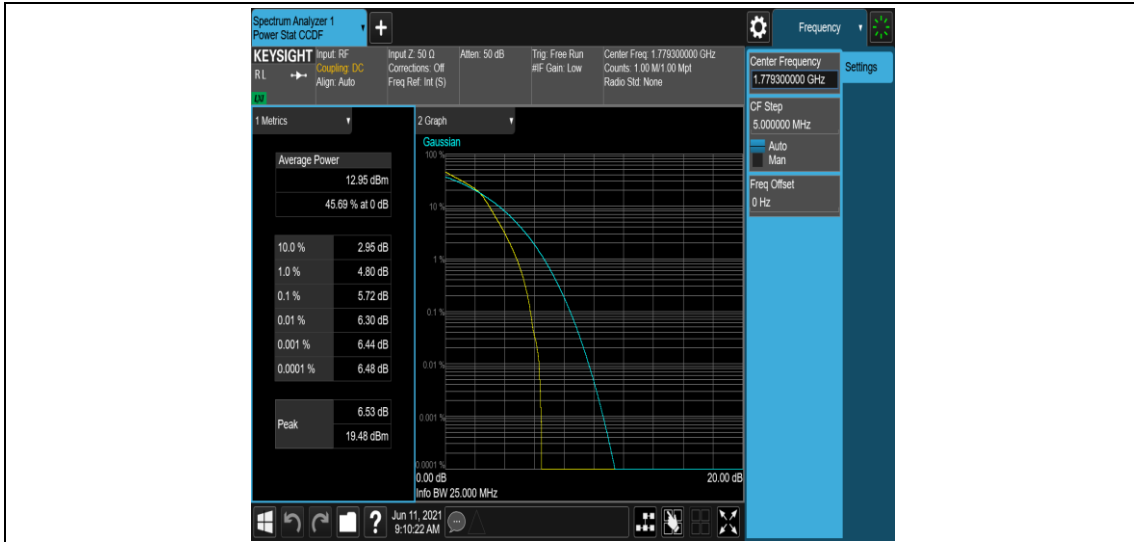

Band66-1.4MHz-16QAM-132665-6RB#0

Band66-3MHz-QPSK-131987-1RB#0