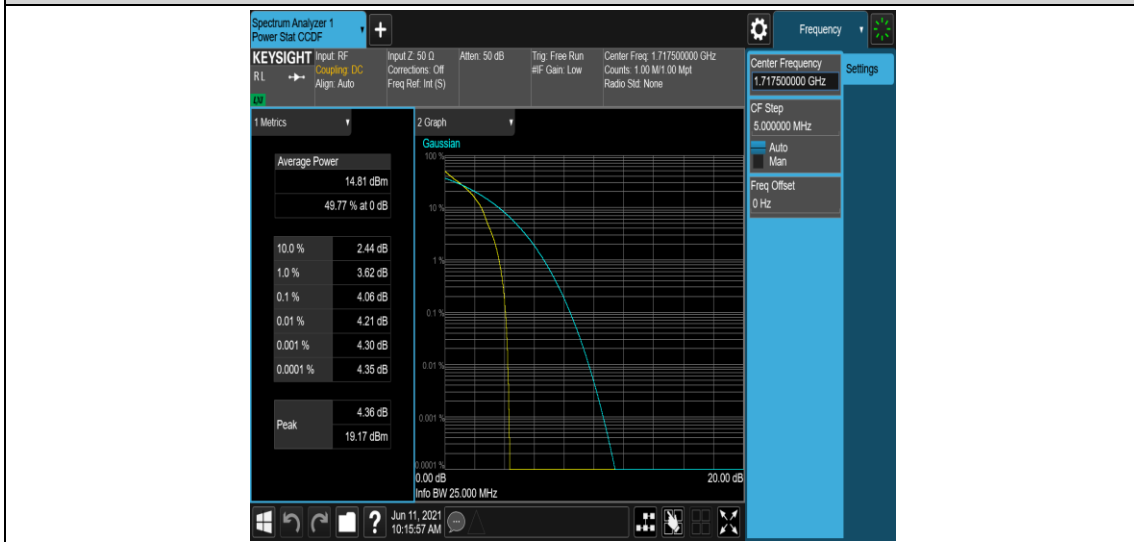

Band66-10MHz-16QAM-132322-1RB#0

Band66-10MHz-16QAM-132322-50RB#0

Band66-10MHz-16QAM-132622-1RB#0

Band66-10MHz-16QAM-132622-50RB#0

Band66-15MHz-QPSK-132047-1RB#0

Band66-15MHz-QPSK-132047-75RB#0

Band66-15MHz-QPSK-132322-1RB#0