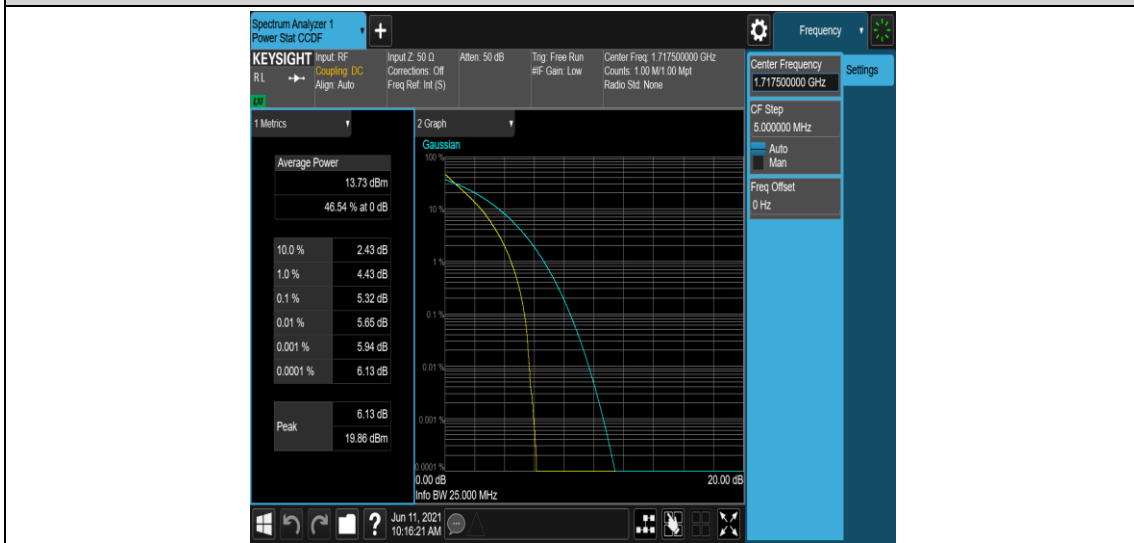

Band66-10MHz-16QAM-132322-1RB#0

Band66-10MHz-16QAM-132322-50RB#0

Band66-10MHz-16QAM-132622-1RB#0

Band66-10MHz-16QAM-132622-50RB#0

Band66-15MHz-QPSK-132047-1RB#0

Band66-15MHz-QPSK-132047-75RB#0

Band66-15MHz-QPSK-132322-1RB#0