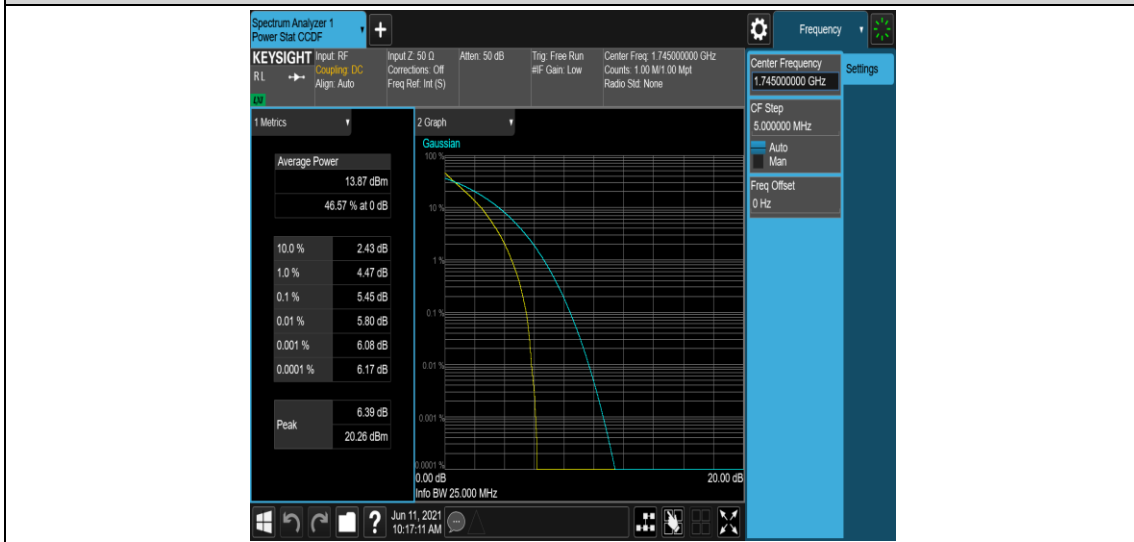

Band66-15MHz-QPSK-132322-75RB#0

Band66-15MHz-QPSK-132597-1RB#0