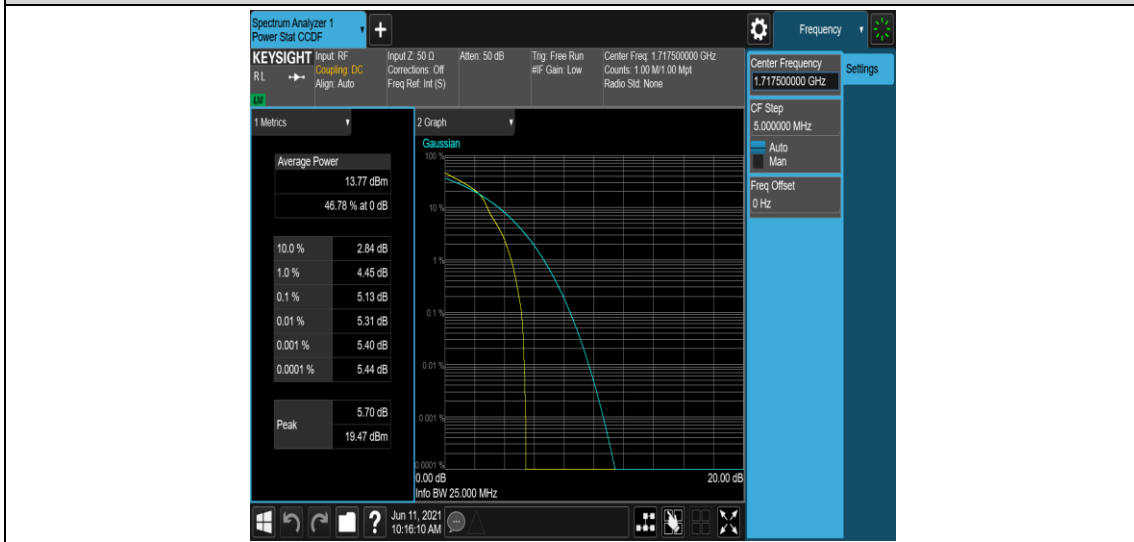

Band66-15MHz-QPSK-132322-75RB#0

Band66-15MHz-QPSK-132597-1RB#0

Band66-15MHz-QPSK-132597-75RB#0

Band66-15MHz-16QAM-132047-1RB#0

Band66-15MHz-16QAM-132047-75RB#0

Band66-15MHz-16QAM-132322-1RB#0