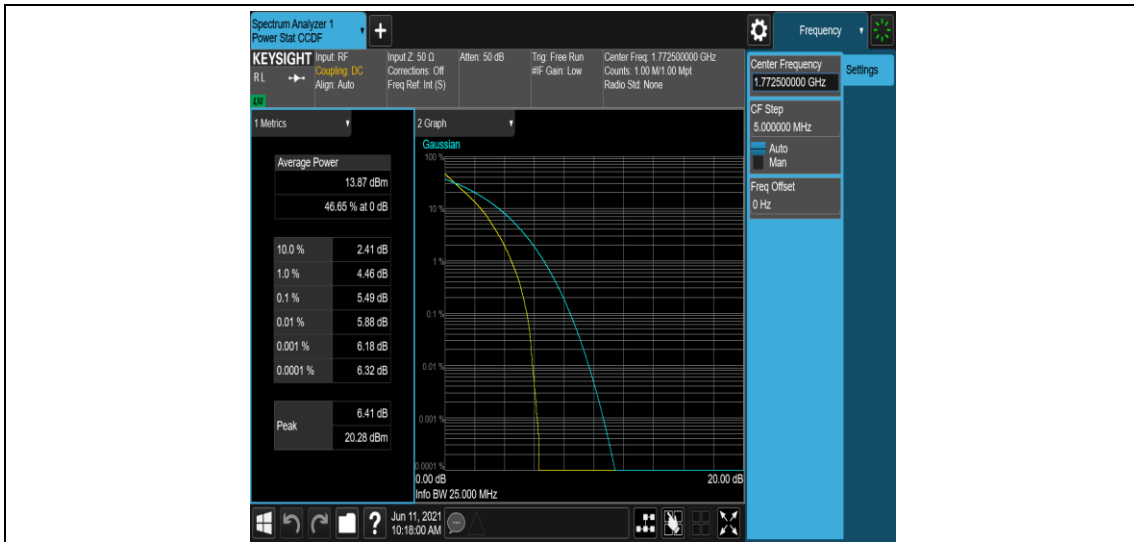

Band66-15MHz-QPSK-132597-75RB#0

Band66-15MHz-16QAM-132047-1RB#0