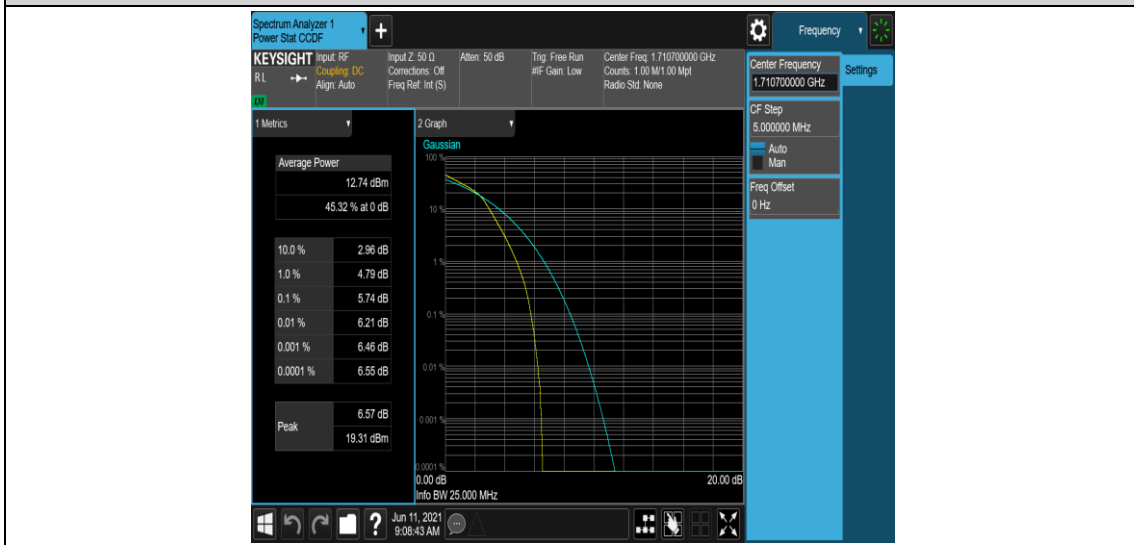

Test Graphs

Band66-1.4MHz-QPSK-132322-6RB#0

Band66-1.4MHz-QPSK-132665-1RB#0

Band66-1.4MHz-QPSK-132665-6RB#0

Band66-1.4MHz-16QAM-131979-1RB#0

Band66-1.4MHz-16QAM-131979-6RB#0

Band66-1.4MHz-16QAM-132322-1RB#0