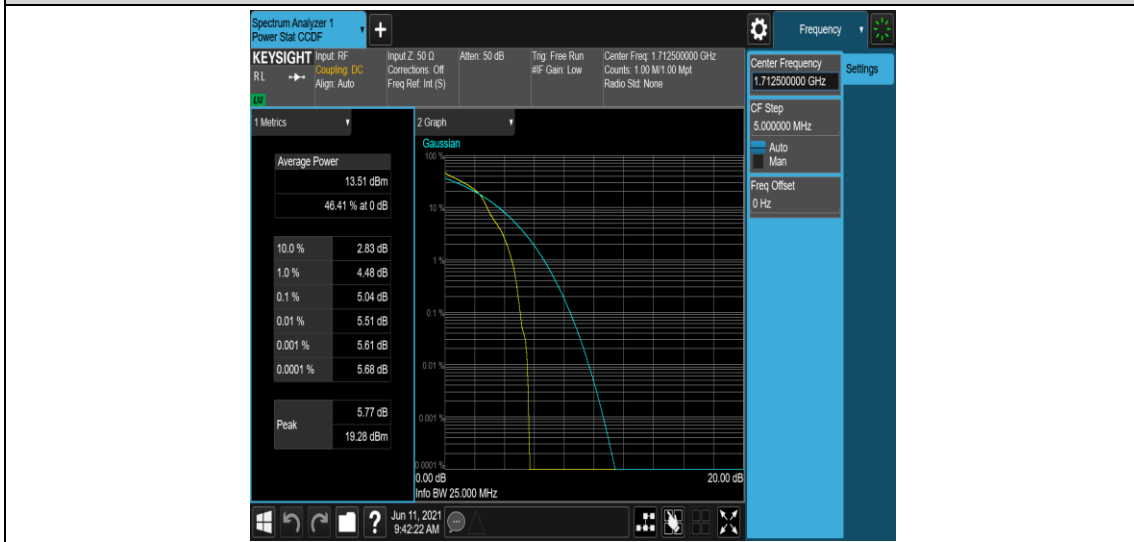

Band66-5MHz-16QAM-131997-1RB#0

Band66-5MHz-16QAM-131997-25RB#0