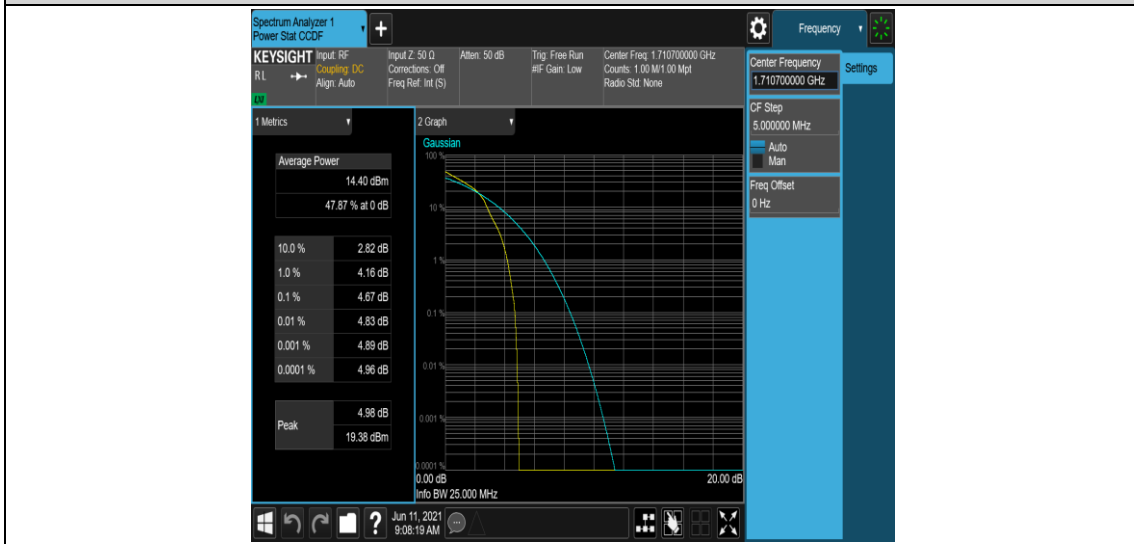

Test Graphs

Band66-1.4MHz-QPSK-132322-6RB#0

Band66-1.4MHz-QPSK-132665-1RB#0

Band66-1.4MHz-QPSK-132665-6RB#0

Band66-1.4MHz-16QAM-131979-1RB#0

Band66-1.4MHz-16QAM-131979-6RB#0

Band66-1.4MHz-16QAM-132322-1RB#0