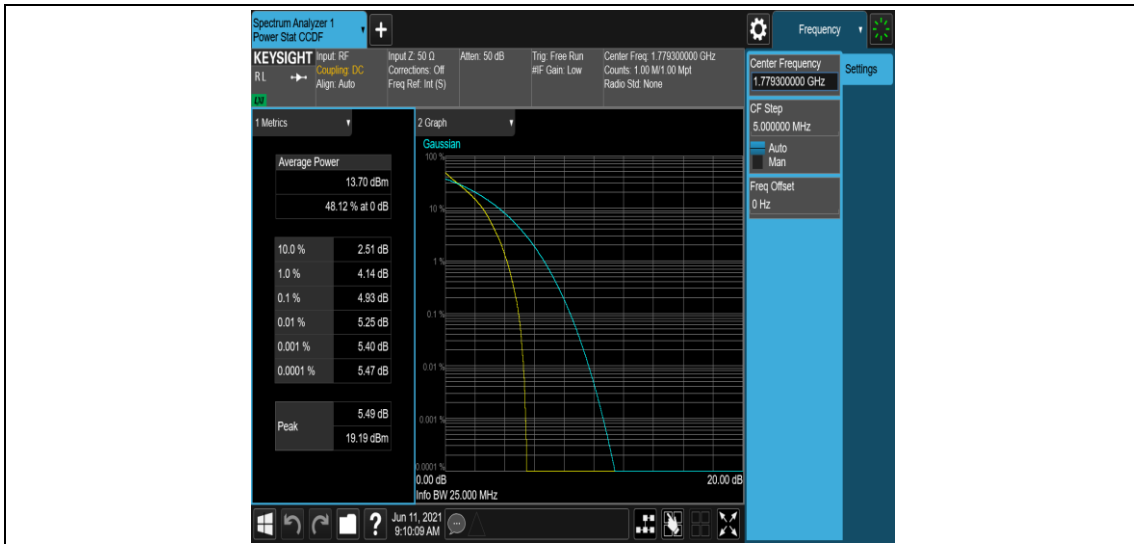

Test Graphs

Band66-1.4MHz-QPSK-132322-6RB#0

Band66-1.4MHz-QPSK-132665-1RB#0

Band66-1.4MHz-QPSK-132665-6RB#0

Band66-1.4MHz-16QAM-131979-1RB#0

Band66-1.4MHz-16QAM-131979-6RB#0

Band66-1.4MHz-16QAM-132322-1RB#0