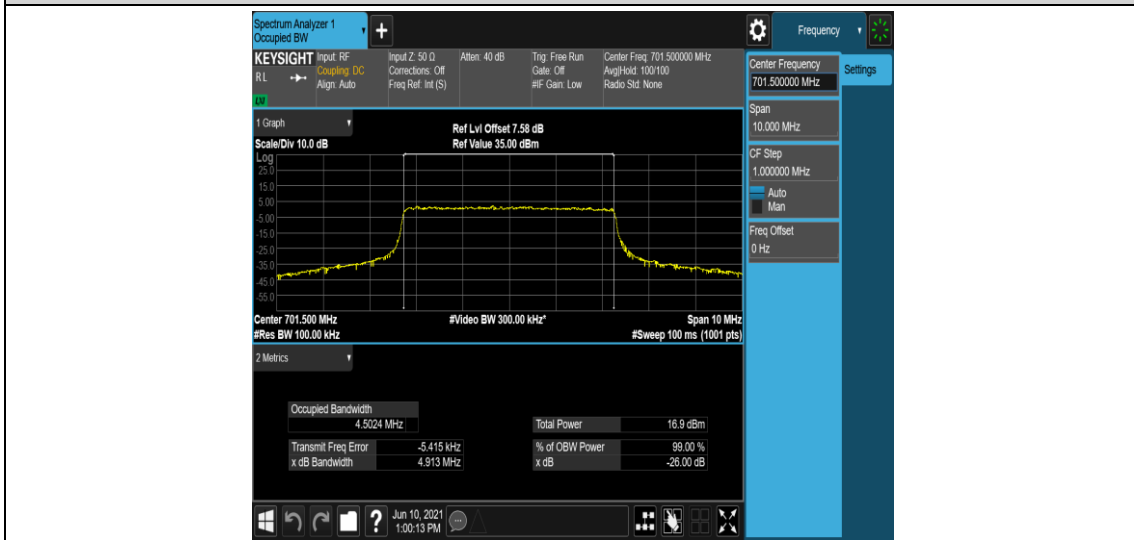

Band12-5MHz-16QAM-23035-25RB#0