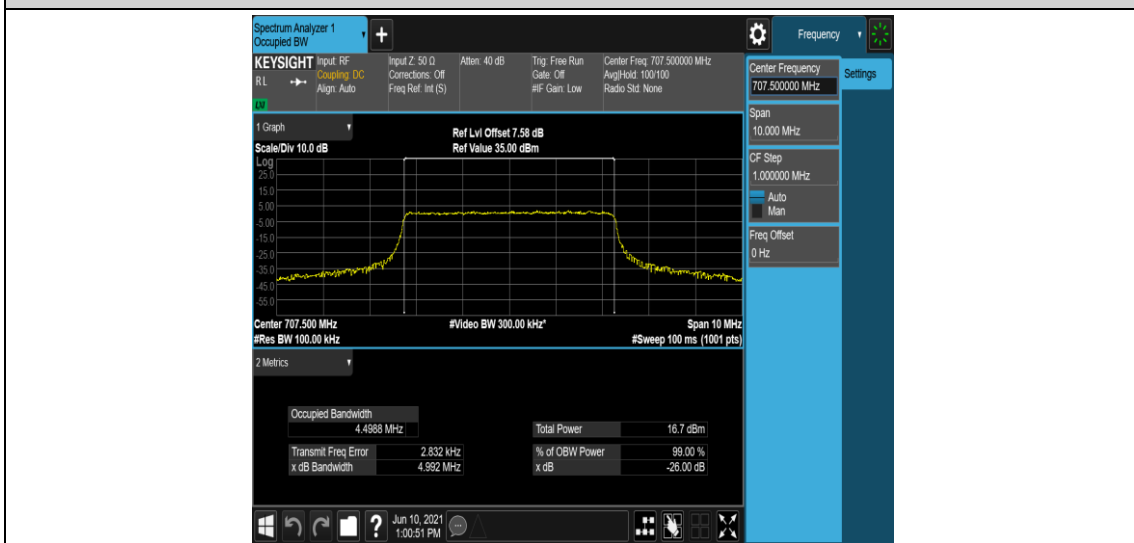

Band12-5MHz-16QAM-23095-25RB#0