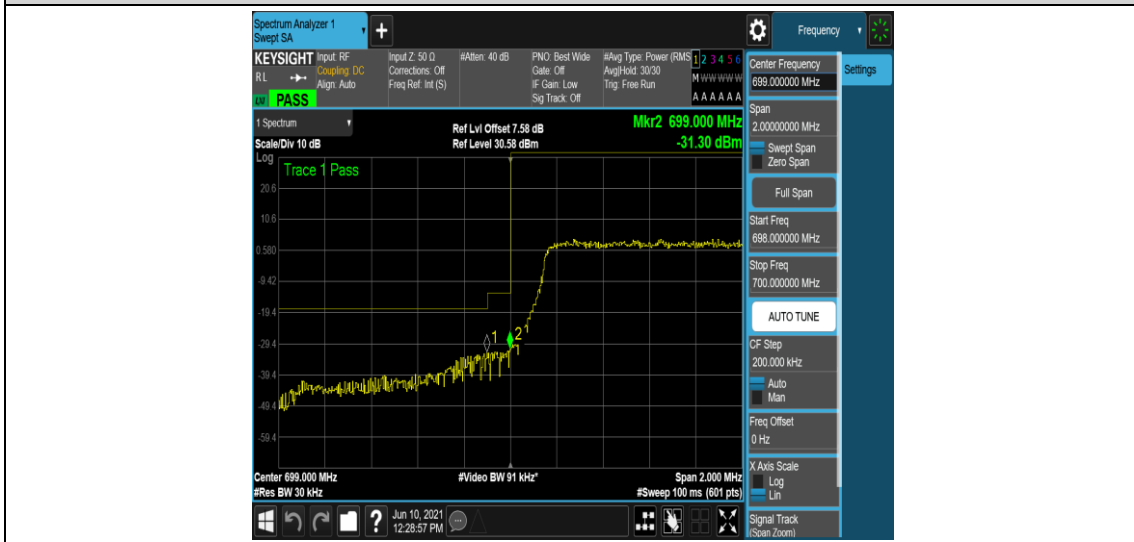

Band12-1.4MHz-QPSK-23017-6RB#0