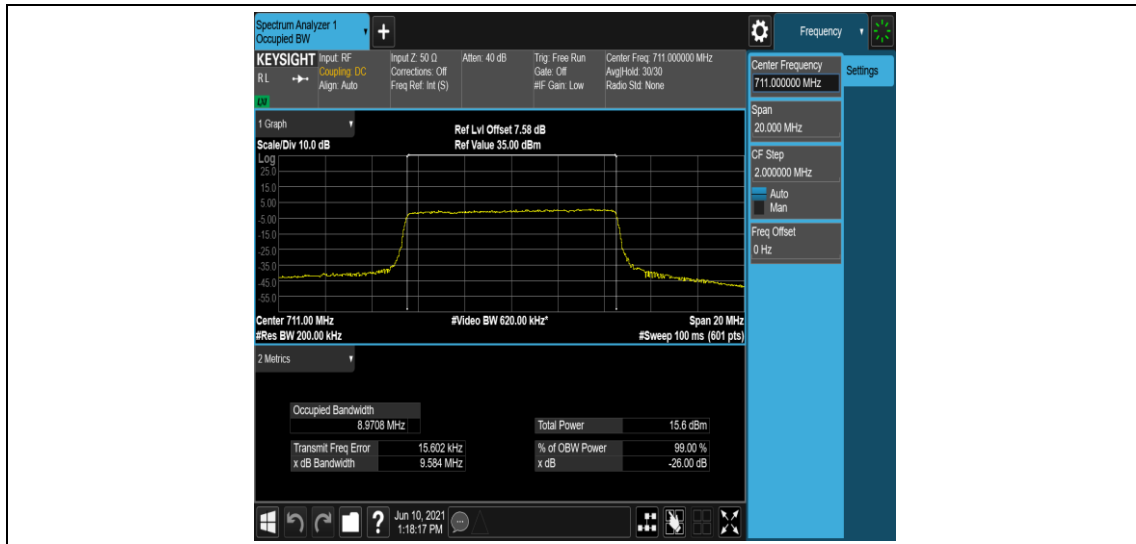

Band12-10MHz-QPSK-23095-50RB#0

Band12-10MHz-QPSK-23130-50RB#0

Band12-10MHz-16QAM-23060-50RB#0

Band12-10MHz-16QAM-23095-50RB#0

Band12-10MHz-16QAM-23130-50RB#0

Appendix D: Band Edge

Test Result

Band	Bandwidth	Modulation	Channel	RB Configuration	Result(dBm)	Verdict
Band12	1.4MHz	QPSK	23017	1RB#0	-29.53,-25.16	PASS
Band12	1.4MHz	QPSK	23017	1RB#5	-36.50,-34.46	PASS
Band12	1.4MHz	QPSK	23017	6RB#0	-32.39,-31.30	PASS
Band12	1.4MHz	QPSK	23173	1RB#0	-33.90,-36.41	PASS
Band12	1.4MHz	QPSK	23173	1RB#5	-25.24,-26.56	PASS
Band12	1.4MHz	QPSK	23173	6RB#0	-31.85,-34.90	PASS
Band12	1.4MHz	16QAM	23017	1RB#0	-28.59,-22.34	PASS
Band12	1.4MHz	16QAM	23017	1RB#5	-35.25,-32.39	PASS
Band12	1.4MHz	16QAM	23017	6RB#0	-35.42,-31.37	PASS
Band12	1.4MHz	16QAM	23173	1RB#0	-32.24,-35.08	PASS
Band12	1.4MHz	16QAM	23173	1RB#5	-21.23,-27.76	PASS
Band12	1.4MHz	16QAM	23173	6RB#0	-32.57,-35.62	PASS
Band12	3MHz	QPSK	23025	1RB#0	-25.81,-16.87	PASS
Band12	3MHz	QPSK	23025	1RB#14	-34.29,-28.76	PASS
Band12	3MHz	QPSK	23025	15RB#0	-33.41,-25.38	PASS
Band12	3MHz	QPSK	23165	1RB#0	-29.01,-34.20	PASS
Band12	3MHz	QPSK	23165	1RB#14	-15.71,-24.37	PASS
Band12	3MHz	QPSK	23165	15RB#0	-24.43,-31.20	PASS
Band12	3MHz	16QAM	23025	1RB#0	-26.65,-15.82	PASS
Band12	3MHz	16QAM	23025	1RB#14	-32.90,-28.58	PASS
Band12	3MHz	16QAM	23025	15RB#0	-34.00,-27.10	PASS
Band12	3MHz	16QAM	23165	1RB#0	-28.64,-33.28	PASS
Band12	3MHz	16QAM	23165	1RB#14	-15.34,-24.76	PASS
Band12	3MHz	16QAM	23165	15RB#0	-26.39,-35.37	PASS
Band12	5MHz	QPSK	23035	1RB#0	-16.37	PASS
Band12	5MHz	QPSK	23035	1RB#24	-31.85	PASS
Band12	5MHz	QPSK	23035	25RB#0	-25.34	PASS
Band12	5MHz	QPSK	23155	1RB#0	-31.45	PASS
Band12	5MHz	QPSK	23155	1RB#24	-16.20	PASS
Band12	5MHz	QPSK	23155	25RB#0	-26.70	PASS
Band12	5MHz	16QAM	23035	1RB#0	-20.53	PASS
Band12	5MHz	16QAM	23035	1RB#24	-33.49	PASS
Band12	5MHz	16QAM	23035	25RB#0	-28.08	PASS
Band12	5MHz	16QAM	23155	1RB#0	-32.08	PASS
Band12	5MHz	16QAM	23155	1RB#24	-18.38	PASS