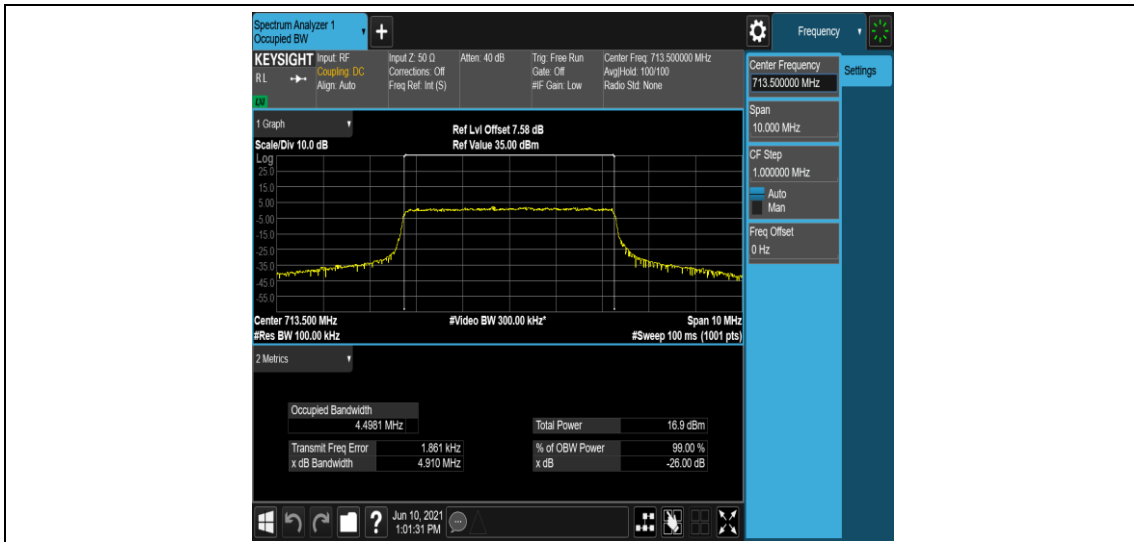

Band12-5MHz-16QAM-23155-25RB#0