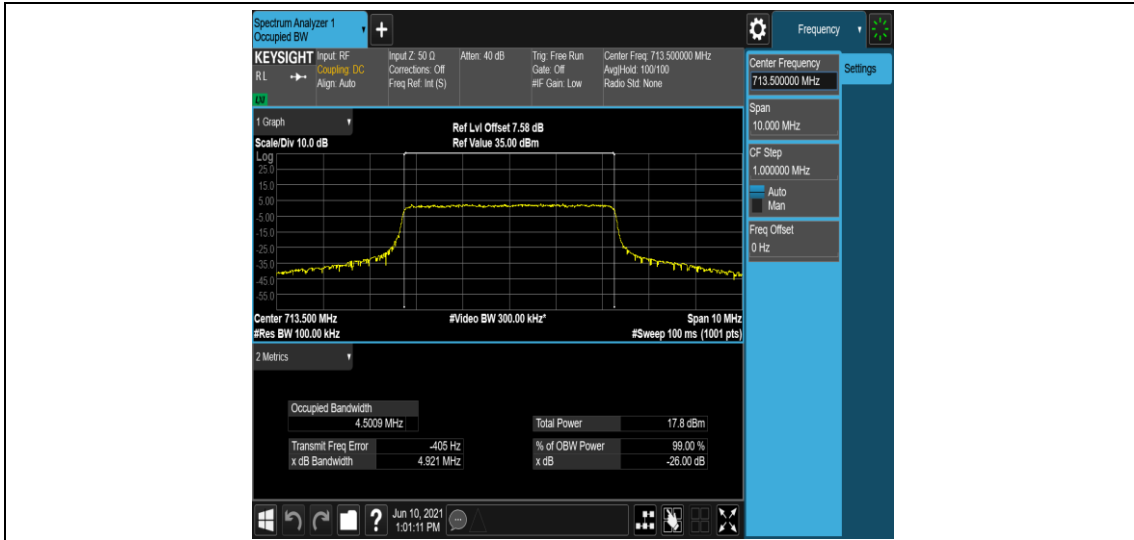

Band12-5MHz-QPSK-23035-25RB#0

Band12-5MHz-QPSK-23095-25RB#0

Band12-5MHz-QPSK-23155-25RB#0

Band12-5MHz-16QAM-23035-25RB#0

Band12-5MHz-16QAM-23095-25RB#0

Band12-5MHz-16QAM-23155-25RB#0

Band12-10MHz-QPSK-23060-50RB#0