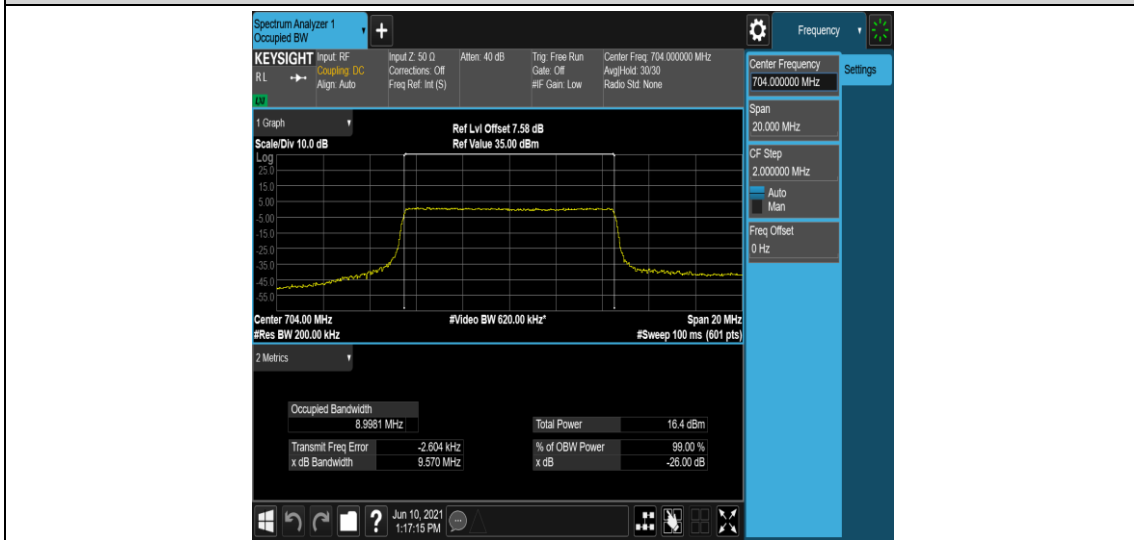

Band12-10MHz-QPSK-23095-50RB#0

Band12-10MHz-QPSK-23130-50RB#0

Band12-10MHz-16QAM-23060-50RB#0

Band12-10MHz-16QAM-23095-50RB#0

Band12-10MHz-16QAM-23130-50RB#0

Appendix D: Band Edge

Test Result

Band	Bandwidth	Modulation	Channel	RB Configuration	Result(dBm)	Verdict
Band12	1.4MHz	QPSK	23017	1RB#0	-29.53,-25.16	PASS
Band12	1.4MHz	QPSK	23017	1RB#5	-36.50,-34.46	PASS
Band12	1.4MHz	QPSK	23017	6RB#0	-32.39,-31.30	PASS
Band12	1.4MHz	QPSK	23173	1RB#0	-33.90,-36.41	PASS
Band12	1.4MHz	QPSK	23173	1RB#5	-25.24,-26.56	PASS
Band12	1.4MHz	QPSK	23173	6RB#0	-31.85,-34.90	PASS
Band12	1.4MHz	16QAM	23017	1RB#0	-28.59,-22.34	PASS
Band12	1.4MHz	16QAM	23017	1RB#5	-35.25,-32.39	PASS
Band12	1.4MHz	16QAM	23017	6RB#0	-35.42,-31.37	PASS
Band12	1.4MHz	16QAM	23173	1RB#0	-32.24,-35.08	PASS
Band12	1.4MHz	16QAM	23173	1RB#5	-21.23,-27.76	PASS
Band12	1.4MHz	16QAM	23173	6RB#0	-32.57,-35.62	PASS
Band12	3MHz	QPSK	23025	1RB#0	-25.81,-16.87	PASS
Band12	3MHz	QPSK	23025	1RB#14	-34.29,-28.76	PASS
Band12	3MHz	QPSK	23025	15RB#0	-33.41,-25.38	PASS
Band12	3MHz	QPSK	23165	1RB#0	-29.01,-34.20	PASS
Band12	3MHz	QPSK	23165	1RB#14	-15.71,-24.37	PASS
Band12	3MHz	QPSK	23165	15RB#0	-24.43,-31.20	PASS
Band12	3MHz	16QAM	23025	1RB#0	-26.65,-15.82	PASS
Band12	3MHz	16QAM	23025	1RB#14	-32.90,-28.58	PASS
Band12	3MHz	16QAM	23025	15RB#0	-34.00,-27.10	PASS
Band12	3MHz	16QAM	23165	1RB#0	-28.64,-33.28	PASS
Band12	3MHz	16QAM	23165	1RB#14	-15.34,-24.76	PASS
Band12	3MHz	16QAM	23165	15RB#0	-26.39,-35.37	PASS
Band12	5MHz	QPSK	23035	1RB#0	-16.37	PASS
Band12	5MHz	QPSK	23035	1RB#24	-31.85	PASS
Band12	5MHz	QPSK	23035	25RB#0	-25.34	PASS
Band12	5MHz	QPSK	23155	1RB#0	-31.45	PASS
Band12	5MHz	QPSK	23155	1RB#24	-16.20	PASS
Band12	5MHz	QPSK	23155	25RB#0	-26.70	PASS
Band12	5MHz	16QAM	23035	1RB#0	-20.53	PASS
Band12	5MHz	16QAM	23035	1RB#24	-33.49	PASS
Band12	5MHz	16QAM	23035	25RB#0	-28.08	PASS
Band12	5MHz	16QAM	23155	1RB#0	-32.08	PASS
Band12	5MHz	16QAM	23155	1RB#24	-18.38	PASS