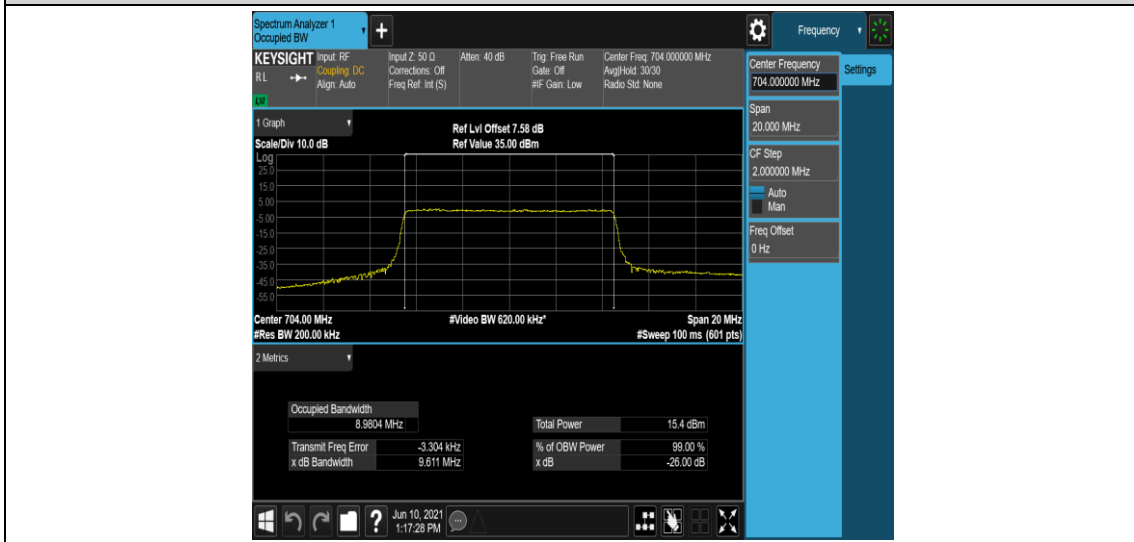

Band12-10MHz-16QAM-23060-50RB#0