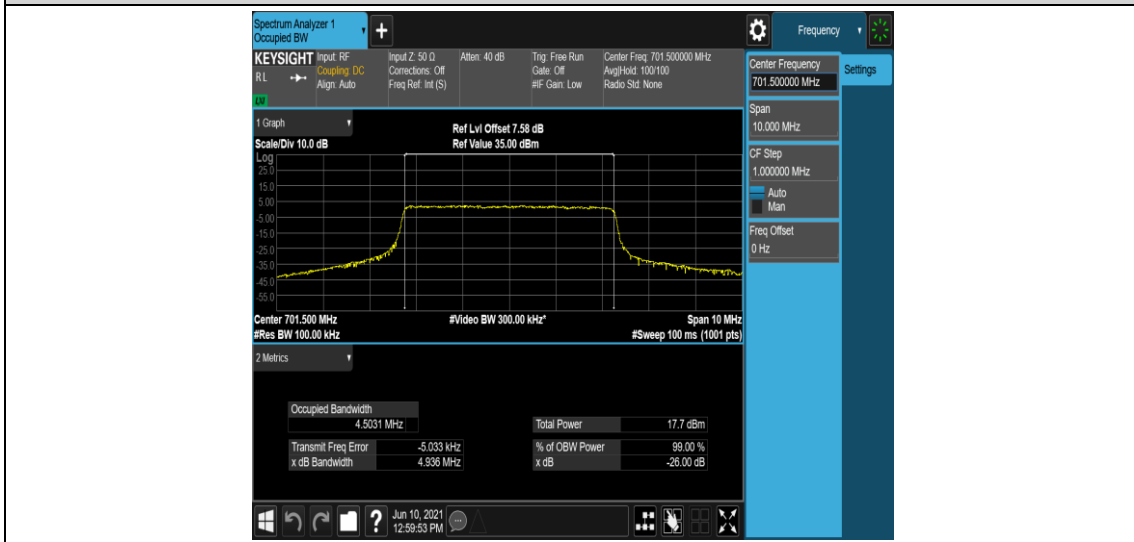

Band12-5MHz-QPSK-23035-25RB#0