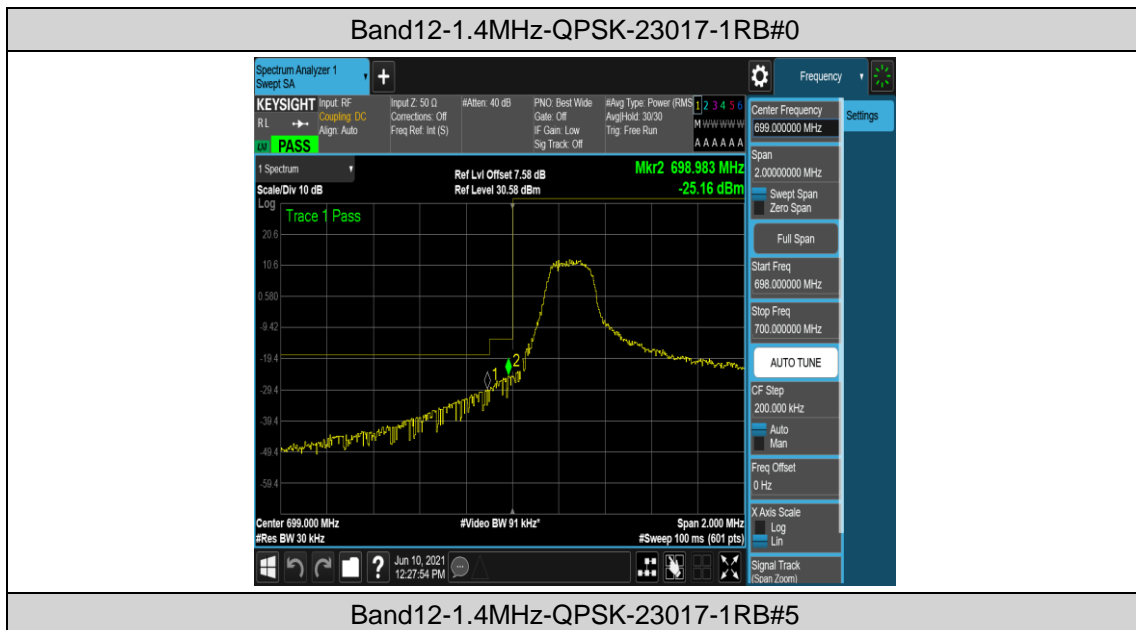

Band12	5MHz	16QAM	23155	25RB#0	-25.32	PASS
Band12	10MHz	QPSK	23060	1RB#0	-22.46,-19.37	PASS
Band12	10MHz	QPSK	23060	1RB#49	-35.68,-34.66	PASS
Band12	10MHz	QPSK	23060	50RB#0	-33.19,-31.21	PASS
Band12	10MHz	QPSK	23130	1RB#0	-34.39,-35.06	PASS
Band12	10MHz	QPSK	23130	1RB#49	-19.70,-22.66	PASS
Band12	10MHz	QPSK	23130	50RB#0	-31.27,-34.24	PASS
Band12	10MHz	16QAM	23060	1RB#0	-21.21,-18.73	PASS
Band12	10MHz	16QAM	23060	1RB#49	-35.19,-34.37	PASS
Band12	10MHz	16QAM	23060	50RB#0	-34.36,-31.69	PASS
Band12	10MHz	16QAM	23130	1RB#0	-34.06,-34.85	PASS
Band12	10MHz	16QAM	23130	1RB#49	-19.63,-22.80	PASS
Band12	10MHz	16QAM	23130	50RB#0	-30.34,-32.85	PASS

Test Graphs