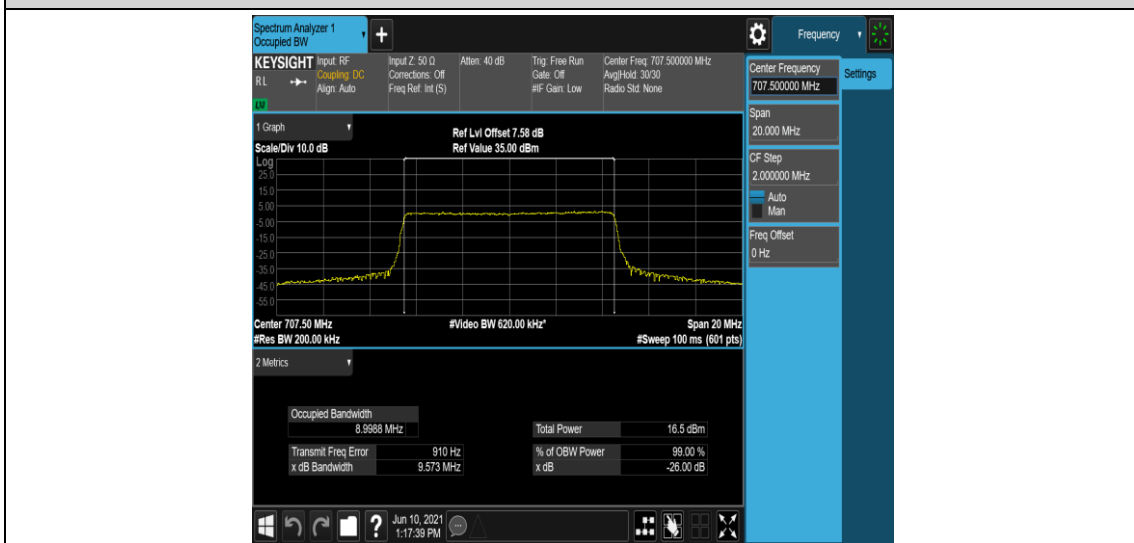

Band12-10MHz-QPSK-23095-50RB#0

Band12-10MHz-QPSK-23130-50RB#0

Band12-10MHz-16QAM-23060-50RB#0

Band12-10MHz-16QAM-23095-50RB#0

Band12-10MHz-16QAM-23130-50RB#0

Appendix D: Band Edge

Test Result

Band	Bandwidth	Modulation	Channel	RB Configuration	Result(dBm)	Verdict
Band12	1.4MHz	QPSK	23017	1RB#0	-29.53,-25.16	PASS
Band12	1.4MHz	QPSK	23017	1RB#5	-36.50,-34.46	PASS
Band12	1.4MHz	QPSK	23017	6RB#0	-32.39,-31.30	PASS
Band12	1.4MHz	QPSK	23173	1RB#0	-33.90,-36.41	PASS
Band12	1.4MHz	QPSK	23173	1RB#5	-25.24,-26.56	PASS
Band12	1.4MHz	QPSK	23173	6RB#0	-31.85,-34.90	PASS
Band12	1.4MHz	16QAM	23017	1RB#0	-28.59,-22.34	PASS
Band12	1.4MHz	16QAM	23017	1RB#5	-35.25,-32.39	PASS
Band12	1.4MHz	16QAM	23017	6RB#0	-35.42,-31.37	PASS
Band12	1.4MHz	16QAM	23173	1RB#0	-32.24,-35.08	PASS
Band12	1.4MHz	16QAM	23173	1RB#5	-21.23,-27.76	PASS
Band12	1.4MHz	16QAM	23173	6RB#0	-32.57,-35.62	PASS
Band12	3MHz	QPSK	23025	1RB#0	-25.81,-16.87	PASS
Band12	3MHz	QPSK	23025	1RB#14	-34.29,-28.76	PASS
Band12	3MHz	QPSK	23025	15RB#0	-33.41,-25.38	PASS
Band12	3MHz	QPSK	23165	1RB#0	-29.01,-34.20	PASS
Band12	3MHz	QPSK	23165	1RB#14	-15.71,-24.37	PASS
Band12	3MHz	QPSK	23165	15RB#0	-24.43,-31.20	PASS
Band12	3MHz	16QAM	23025	1RB#0	-26.65,-15.82	PASS
Band12	3MHz	16QAM	23025	1RB#14	-32.90,-28.58	PASS
Band12	3MHz	16QAM	23025	15RB#0	-34.00,-27.10	PASS
Band12	3MHz	16QAM	23165	1RB#0	-28.64,-33.28	PASS
Band12	3MHz	16QAM	23165	1RB#14	-15.34,-24.76	PASS
Band12	3MHz	16QAM	23165	15RB#0	-26.39,-35.37	PASS
Band12	5MHz	QPSK	23035	1RB#0	-16.37	PASS
Band12	5MHz	QPSK	23035	1RB#24	-31.85	PASS
Band12	5MHz	QPSK	23035	25RB#0	-25.34	PASS
Band12	5MHz	QPSK	23155	1RB#0	-31.45	PASS
Band12	5MHz	QPSK	23155	1RB#24	-16.20	PASS
Band12	5MHz	QPSK	23155	25RB#0	-26.70	PASS
Band12	5MHz	16QAM	23035	1RB#0	-20.53	PASS
Band12	5MHz	16QAM	23035	1RB#24	-33.49	PASS
Band12	5MHz	16QAM	23035	25RB#0	-28.08	PASS
Band12	5MHz	16QAM	23155	1RB#0	-32.08	PASS
Band12	5MHz	16QAM	23155	1RB#24	-18.38	PASS