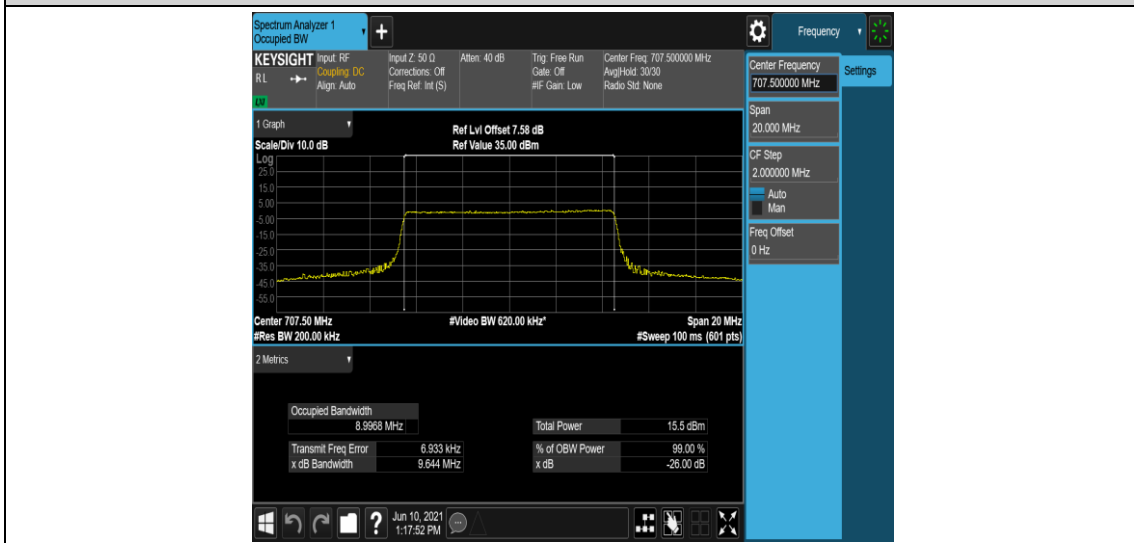

Band12-10MHz-QPSK-23095-50RB#0

Band12-10MHz-QPSK-23130-50RB#0

Band12-10MHz-16QAM-23060-50RB#0

Band12-10MHz-16QAM-23095-50RB#0

Band12-10MHz-16QAM-23130-50RB#0

Appendix D: Band Edge

Test Result

Band	Bandwidth	Modulation	Channel	RB Configuration	Result(dBm)	Verdict
Band12	1.4MHz	QPSK	23017	1RB#0	-29.53,-25.16	PASS
Band12	1.4MHz	QPSK	23017	1RB#5	-36.50,-34.46	PASS
Band12	1.4MHz	QPSK	23017	6RB#0	-32.39,-31.30	PASS
Band12	1.4MHz	QPSK	23173	1RB#0	-33.90,-36.41	PASS
Band12	1.4MHz	QPSK	23173	1RB#5	-25.24,-26.56	PASS
Band12	1.4MHz	QPSK	23173	6RB#0	-31.85,-34.90	PASS
Band12	1.4MHz	16QAM	23017	1RB#0	-28.59,-22.34	PASS
Band12	1.4MHz	16QAM	23017	1RB#5	-35.25,-32.39	PASS
Band12	1.4MHz	16QAM	23017	6RB#0	-35.42,-31.37	PASS
Band12	1.4MHz	16QAM	23173	1RB#0	-32.24,-35.08	PASS
Band12	1.4MHz	16QAM	23173	1RB#5	-21.23,-27.76	PASS
Band12	1.4MHz	16QAM	23173	6RB#0	-32.57,-35.62	PASS
Band12	3MHz	QPSK	23025	1RB#0	-25.81,-16.87	PASS
Band12	3MHz	QPSK	23025	1RB#14	-34.29,-28.76	PASS
Band12	3MHz	QPSK	23025	15RB#0	-33.41,-25.38	PASS
Band12	3MHz	QPSK	23165	1RB#0	-29.01,-34.20	PASS
Band12	3MHz	QPSK	23165	1RB#14	-15.71,-24.37	PASS
Band12	3MHz	QPSK	23165	15RB#0	-24.43,-31.20	PASS
Band12	3MHz	16QAM	23025	1RB#0	-26.65,-15.82	PASS
Band12	3MHz	16QAM	23025	1RB#14	-32.90,-28.58	PASS
Band12	3MHz	16QAM	23025	15RB#0	-34.00,-27.10	PASS
Band12	3MHz	16QAM	23165	1RB#0	-28.64,-33.28	PASS
Band12	3MHz	16QAM	23165	1RB#14	-15.34,-24.76	PASS
Band12	3MHz	16QAM	23165	15RB#0	-26.39,-35.37	PASS
Band12	5MHz	QPSK	23035	1RB#0	-16.37	PASS
Band12	5MHz	QPSK	23035	1RB#24	-31.85	PASS
Band12	5MHz	QPSK	23035	25RB#0	-25.34	PASS
Band12	5MHz	QPSK	23155	1RB#0	-31.45	PASS
Band12	5MHz	QPSK	23155	1RB#24	-16.20	PASS
Band12	5MHz	QPSK	23155	25RB#0	-26.70	PASS
Band12	5MHz	16QAM	23035	1RB#0	-20.53	PASS
Band12	5MHz	16QAM	23035	1RB#24	-33.49	PASS
Band12	5MHz	16QAM	23035	25RB#0	-28.08	PASS
Band12	5MHz	16QAM	23155	1RB#0	-32.08	PASS
Band12	5MHz	16QAM	23155	1RB#24	-18.38	PASS