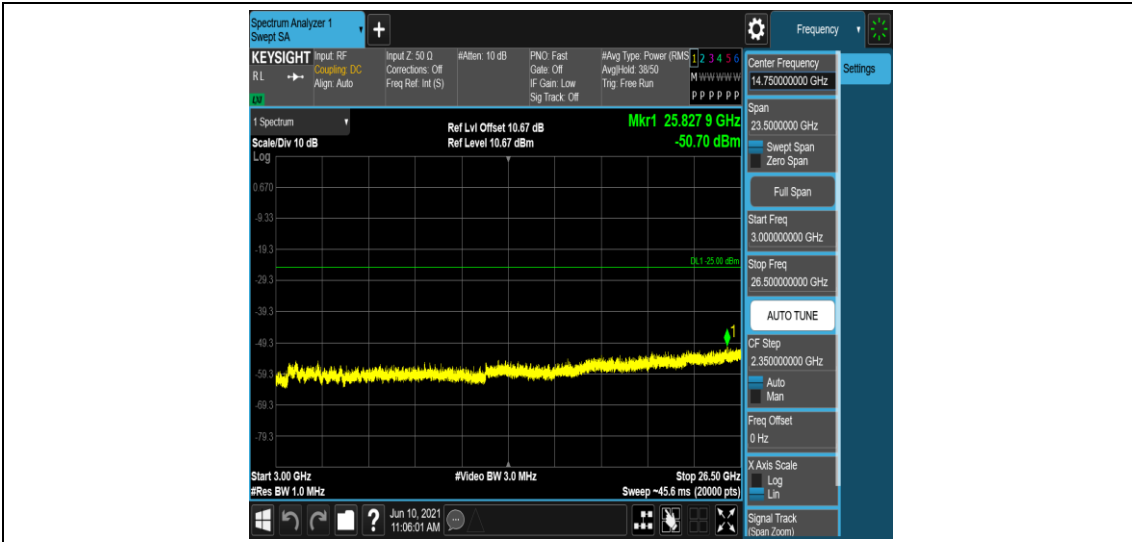

Band7-15MHz-16QAM-21375-1RB#0-Range5:3000~26500MHz

Band7-20MHz-QPSK-20850-1RB#0-Range1:0.009~0.15MHz