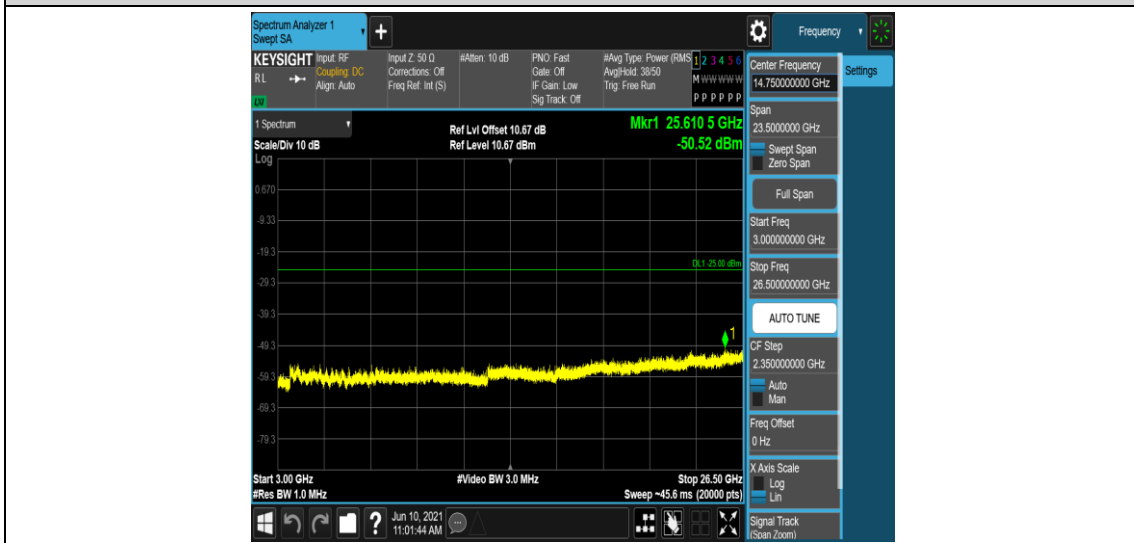

Band7-15MHz-16QAM-20825-1RB#0-Range5:3000~26500MHz

Band7-15MHz-16QAM-21100-1RB#0-Range1:0.009~0.15MHz