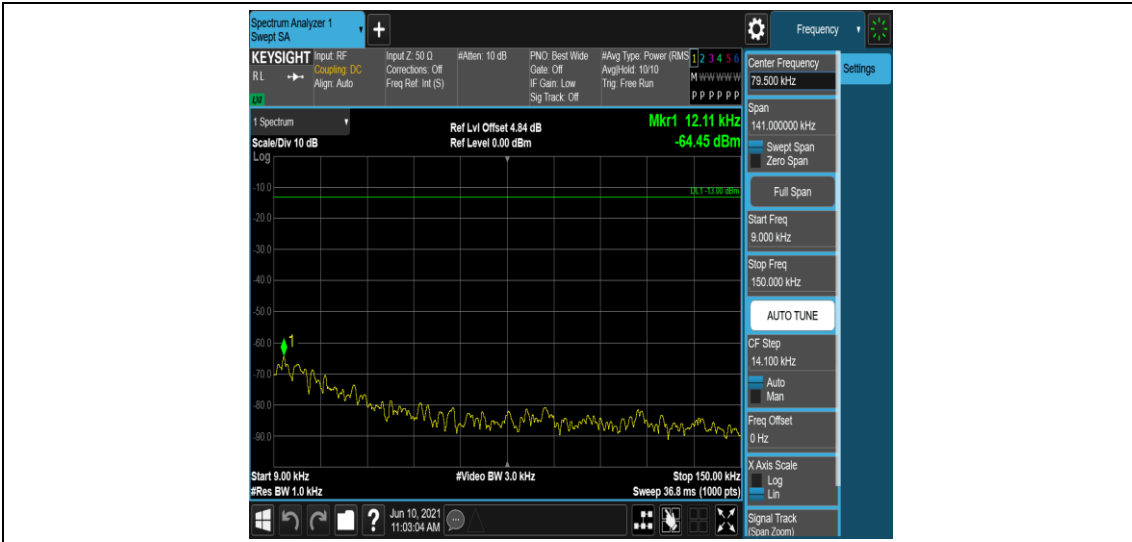

Band7-15MHz-QPSK-21375-1RB#0-Range4:1000~3000MHz

Band7-15MHz-QPSK-21375-1RB#0-Range5:3000~26500MHz

Band7-15MHz-16QAM-20825-1RB#0-Range1:0.009~0.15MHz

Band7-15MHz-16QAM-20825-1RB#0-Range2:0.15~30MHz

Band7-15MHz-16QAM-20825-1RB#0-Range3:30~1000MHz

Band7-15MHz-16QAM-20825-1RB#0-Range4:1000~3000MHz

Band7-15MHz-16QAM-20825-1RB#0-Range5:3000~26500MHz

Band7-15MHz-16QAM-21100-1RB#0-Range1:0.009~0.15MHz

Band7-15MHz-16QAM-21100-1RB#0-Range2:0.15~30MHz

Band7-15MHz-16QAM-21100-1RB#0-Range3:30~1000MHz