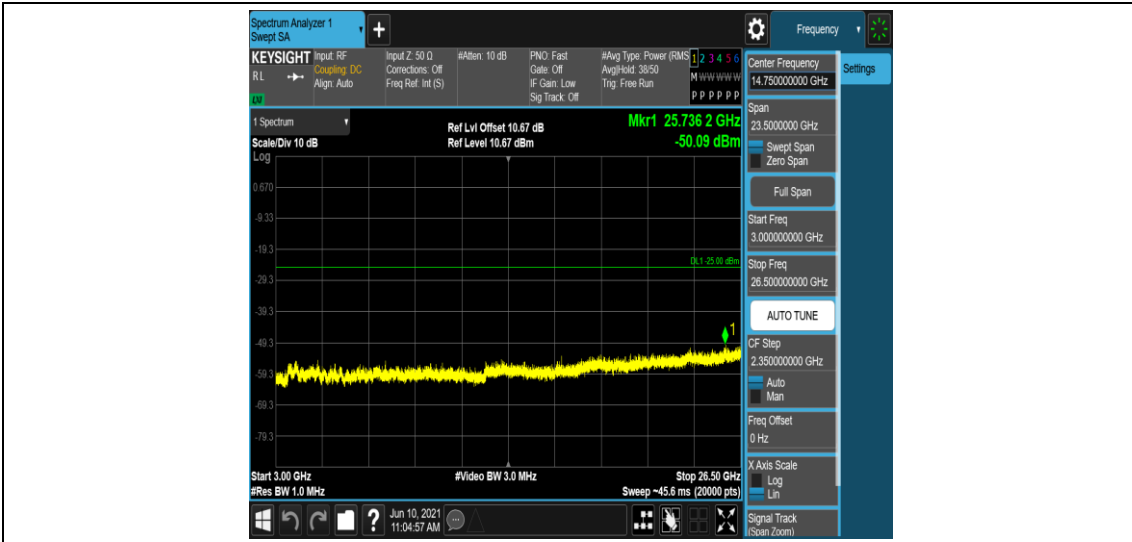

Band7-15MHz-QPSK-21375-1RB#0-Range5:3000~26500MHz

Band7-15MHz-16QAM-20825-1RB#0-Range1:0.009~0.15MHz