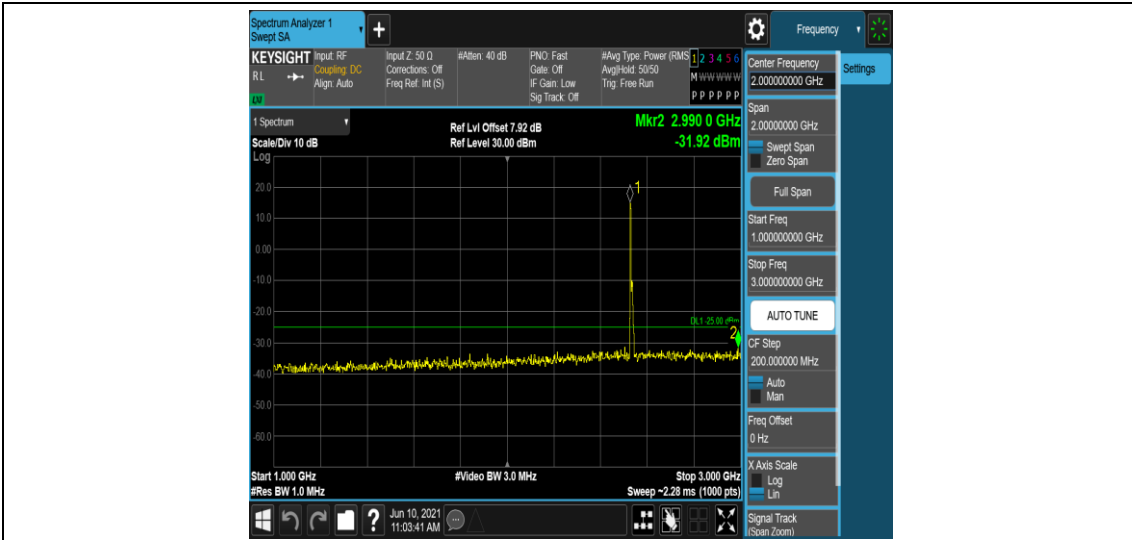

Band7-15MHz-16QAM-21100-1RB#0-Range4:1000~3000MHz

Band7-15MHz-16QAM-21100-1RB#0-Range5:3000~26500MHz