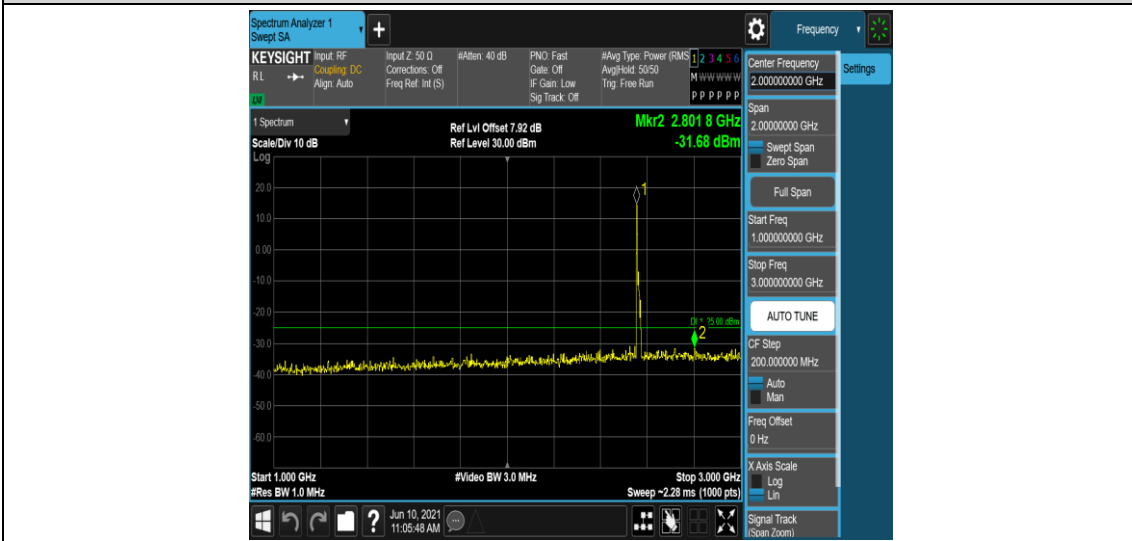

Band7-15MHz-16QAM-21375-1RB#0-Range4:1000~3000MHz

Band7-15MHz-16QAM-21375-1RB#0-Range5:3000~26500MHz