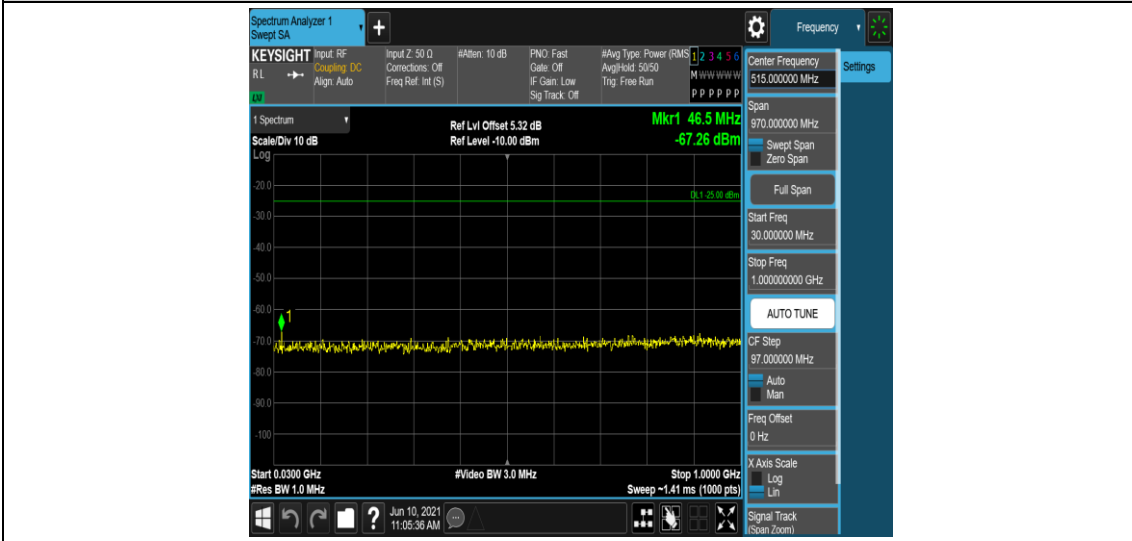

Band7-15MHz-16QAM-21100-1RB#0-Range4:1000~3000MHz

Band7-15MHz-16QAM-21100-1RB#0-Range5:3000~26500MHz

Band7-15MHz-16QAM-21375-1RB#0-Range1:0.009~0.15MHz

Band7-15MHz-16QAM-21375-1RB#0-Range2:0.15~30MHz

Band7-15MHz-16QAM-21375-1RB#0-Range3:30~1000MHz