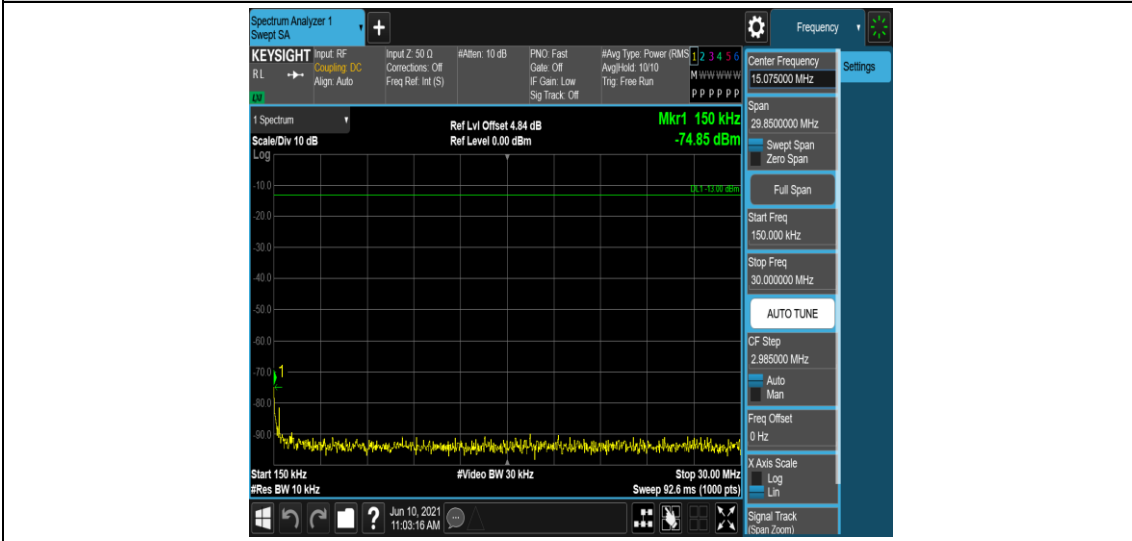

Band7-15MHz-16QAM-20825-1RB#0-Range4:1000~3000MHz

Band7-15MHz-16QAM-20825-1RB#0-Range5:3000~26500MHz

Band7-15MHz-16QAM-21100-1RB#0-Range1:0.009~0.15MHz

Band7-15MHz-16QAM-21100-1RB#0-Range2:0.15~30MHz

Band7-15MHz-16QAM-21100-1RB#0-Range3:30~1000MHz