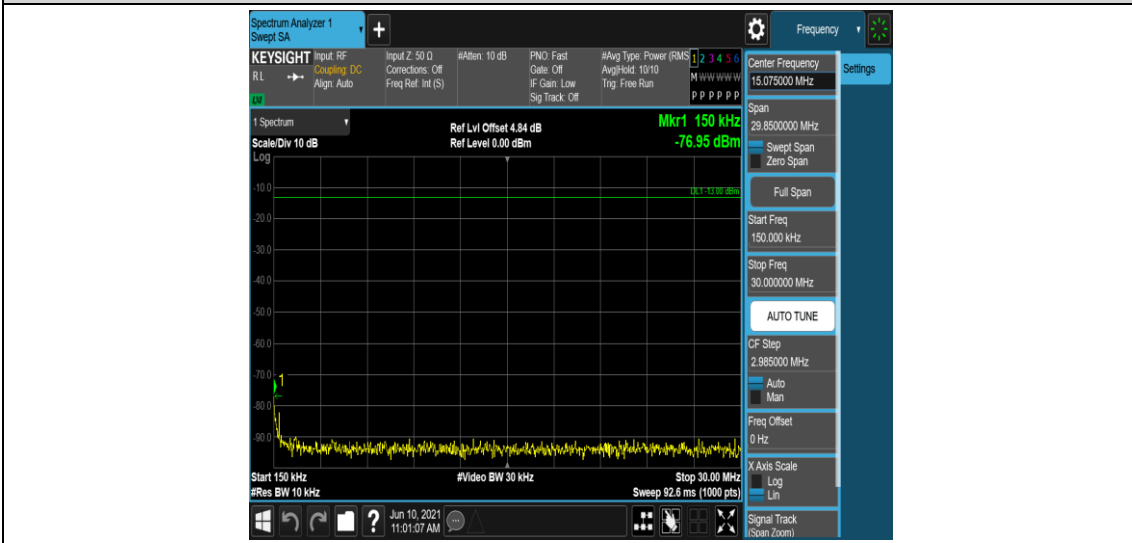

Band7-15MHz-QPSK-21375-1RB#0-Range4:1000~3000MHz

Band7-15MHz-QPSK-21375-1RB#0-Range5:3000~26500MHz

Band7-15MHz-16QAM-20825-1RB#0-Range1:0.009~0.15MHz

Band7-15MHz-16QAM-20825-1RB#0-Range2:0.15~30MHz

Band7-15MHz-16QAM-20825-1RB#0-Range3:30~1000MHz

Band7-15MHz-16QAM-20825-1RB#0-Range4:1000~3000MHz

Band7-15MHz-16QAM-20825-1RB#0-Range5:3000~26500MHz

Band7-15MHz-16QAM-21100-1RB#0-Range1:0.009~0.15MHz

Band7-15MHz-16QAM-21100-1RB#0-Range2:0.15~30MHz

Band7-15MHz-16QAM-21100-1RB#0-Range3:30~1000MHz