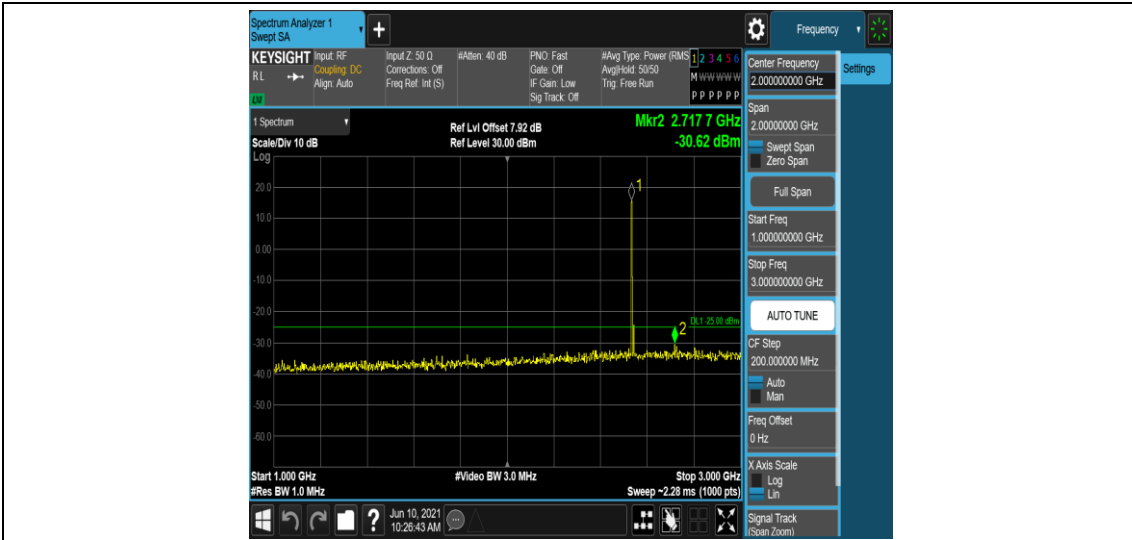

Band7-5MHz-16QAM-21100-1RB#0-Range4:1000~3000MHz