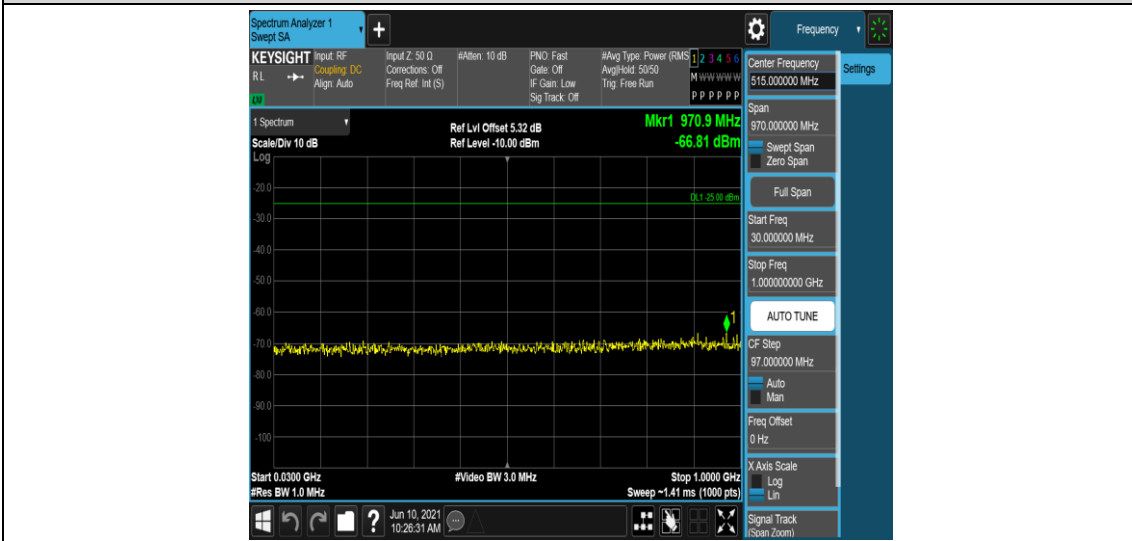

Band7-5MHz-16QAM-20775-1RB#0-Range4:1000~3000MHz

Band7-5MHz-16QAM-20775-1RB#0-Range5:3000~26500MHz

Band7-5MHz-16QAM-21100-1RB#0-Range1:0.009~0.15MHz

Band7-5MHz-16QAM-21100-1RB#0-Range2:0.15~30MHz

Band7-5MHz-16QAM-21100-1RB#0-Range3:30~1000MHz