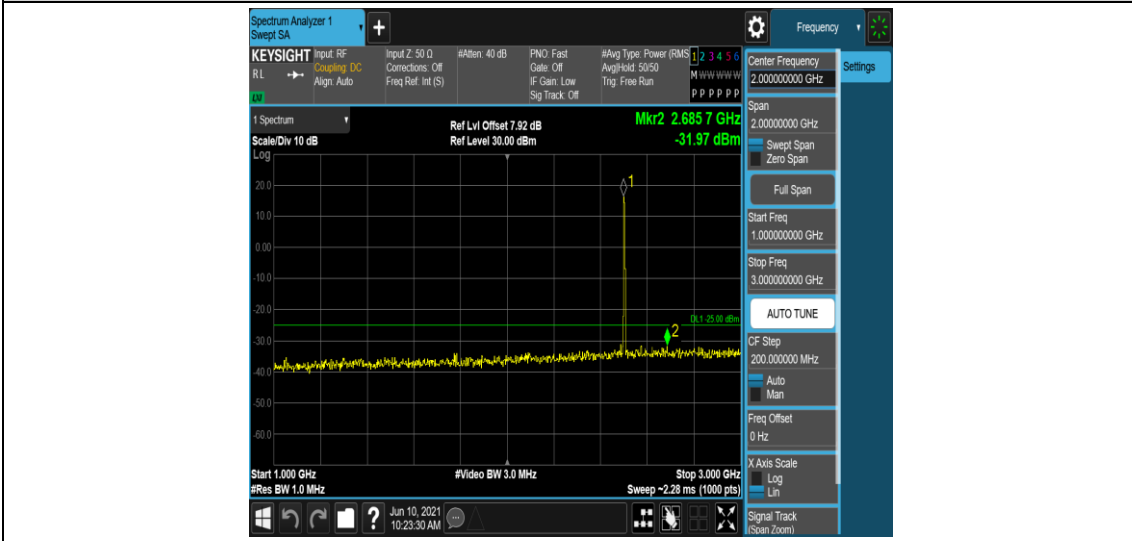

Band7-5MHz-QPSK-20775-1RB#0-Range4:1000~3000MHz