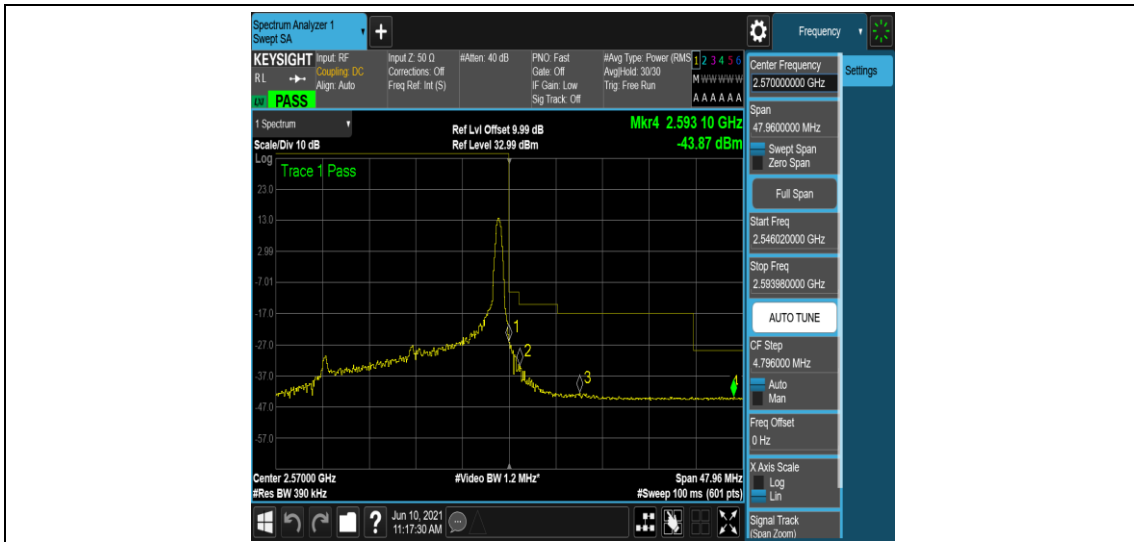

Band7-20MHz-16QAM-20850-100RB#0

Band7-20MHz-16QAM-21350-1RB#0

Band7-20MHz-16QAM-21350-1RB#99

Band7-20MHz-16QAM-21350-100RB#0

Appendix E: Conducted Spurious Emission

Test Result

| Band | Bandwidth | Modulation | Channel | RB Configuration | Frequency Range | Verdict |
|-------|-----------|------------|---------|------------------|----------------------|---------|
| Band7 | 5MHz | QPSK | 20775 | 1RB#0 | Range1:0.009~0.15MHz | PASS |
| Band7 | 5MHz | QPSK | 20775 | 1RB#0 | Range2:0.15~30MHz | PASS |
| Band7 | 5MHz | QPSK | 20775 | 1RB#0 | Range3:30~1000MHz | PASS |
| Band7 | 5MHz | QPSK | 20775 | 1RB#0 | Range4:1000~3000MHz | PASS |
| Band7 | 5MHz | QPSK | 20775 | 1RB#0 | Range5:3000~26500MHz | PASS |
| Band7 | 5MHz | QPSK | 21100 | 1RB#0 | Range1:0.009~0.15MHz | PASS |
| Band7 | 5MHz | QPSK | 21100 | 1RB#0 | Range2:0.15~30MHz | PASS |
| Band7 | 5MHz | QPSK | 21100 | 1RB#0 | Range3:30~1000MHz | PASS |
| Band7 | 5MHz | QPSK | 21100 | 1RB#0 | Range4:1000~3000MHz | PASS |
| Band7 | 5MHz | QPSK | 21100 | 1RB#0 | Range5:3000~26500MHz | PASS |
| Band7 | 5MHz | QPSK | 21425 | 1RB#0 | Range1:0.009~0.15MHz | PASS |
| Band7 | 5MHz | QPSK | 21425 | 1RB#0 | Range2:0.15~30MHz | PASS |
| Band7 | 5MHz | QPSK | 21425 | 1RB#0 | Range3:30~1000MHz | PASS |
| Band7 | 5MHz | QPSK | 21425 | 1RB#0 | Range4:1000~3000MHz | PASS |
| Band7 | 5MHz | QPSK | 21425 | 1RB#0 | Range5:3000~26500MHz | PASS |
| Band7 | 5MHz | 16QAM | 20775 | 1RB#0 | Range1:0.009~0.15MHz | PASS |
| Band7 | 5MHz | 16QAM | 20775 | 1RB#0 | Range2:0.15~30MHz | PASS |
| Band7 | 5MHz | 16QAM | 20775 | 1RB#0 | Range3:30~1000MHz | PASS |
| Band7 | 5MHz | 16QAM | 20775 | 1RB#0 | Range4:1000~3000MHz | PASS |
| Band7 | 5MHz | 16QAM | 20775 | 1RB#0 | Range5:3000~26500MHz | PASS |
| Band7 | 5MHz | 16QAM | 21100 | 1RB#0 | Range1:0.009~0.15MHz | PASS |
| Band7 | 5MHz | 16QAM | 21100 | 1RB#0 | Range2:0.15~30MHz | PASS |
| Band7 | 5MHz | 16QAM | 21100 | 1RB#0 | Range3:30~1000MHz | PASS |
| Band7 | 5MHz | 16QAM | 21100 | 1RB#0 | Range4:1000~3000MHz | PASS |
| Band7 | 5MHz | 16QAM | 21100 | 1RB#0 | Range5:3000~26500MHz | PASS |
| Band7 | 5MHz | 16QAM | 21425 | 1RB#0 | Range1:0.009~0.15MHz | PASS |
| Band7 | 5MHz | 16QAM | 21425 | 1RB#0 | Range2:0.15~30MHz | PASS |
| Band7 | 5MHz | 16QAM | 21425 | 1RB#0 | Range3:30~1000MHz | PASS |
| Band7 | 5MHz | 16QAM | 21425 | 1RB#0 | Range4:1000~3000MHz | PASS |
| Band7 | 5MHz | 16QAM | 21425 | 1RB#0 | Range5:3000~26500MHz | PASS |
| Band7 | 10MHz | QPSK | 20800 | 1RB#0 | Range1:0.009~0.15MHz | PASS |
| Band7 | 10MHz | QPSK | 20800 | 1RB#0 | Range2:0.15~30MHz | PASS |
| Band7 | 10MHz | QPSK | 20800 | 1RB#0 | Range3:30~1000MHz | PASS |
| Band7 | 10MHz | QPSK | 20800 | 1RB#0 | Range4:1000~3000MHz | PASS |
| Band7 | 10MHz | QPSK | 20800 | 1RB#0 | Range5:3000~26500MHz | PASS |