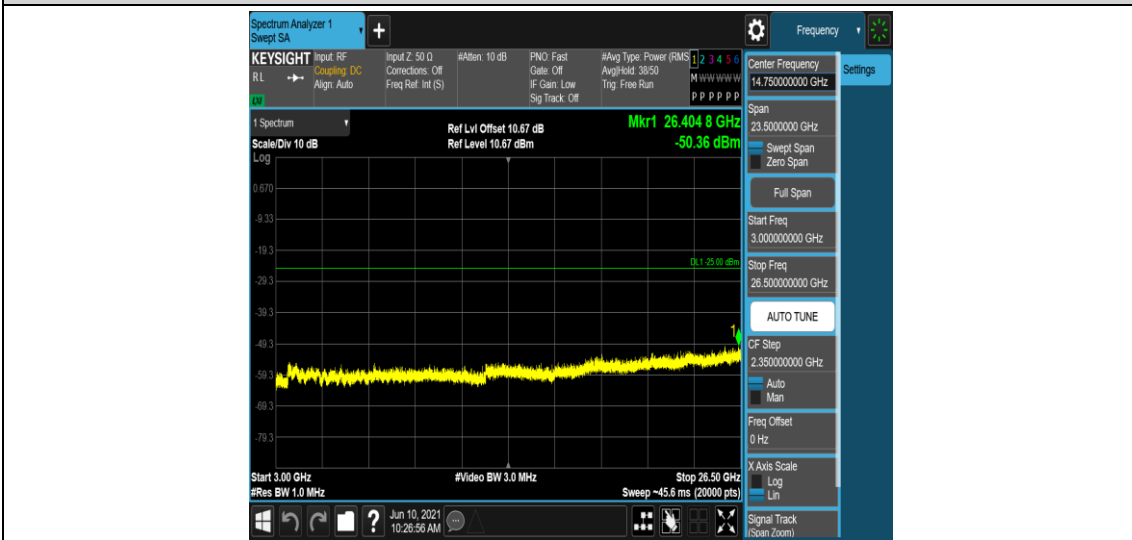

Band7-5MHz-16QAM-21100-1RB#0-Range5:3000~26500MHz