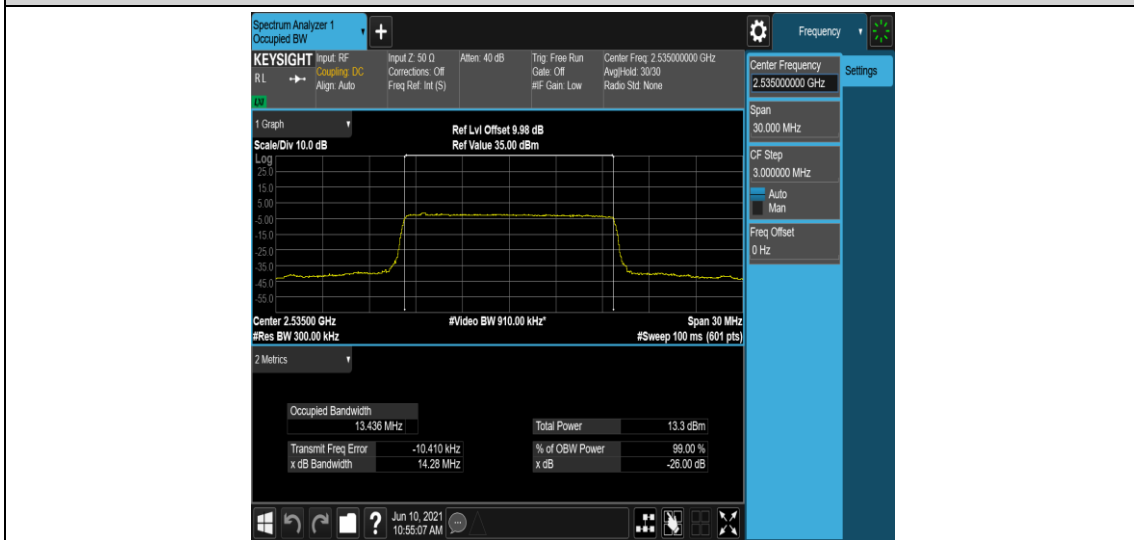

Band7-15MHz-16QAM-21100-75RB#0