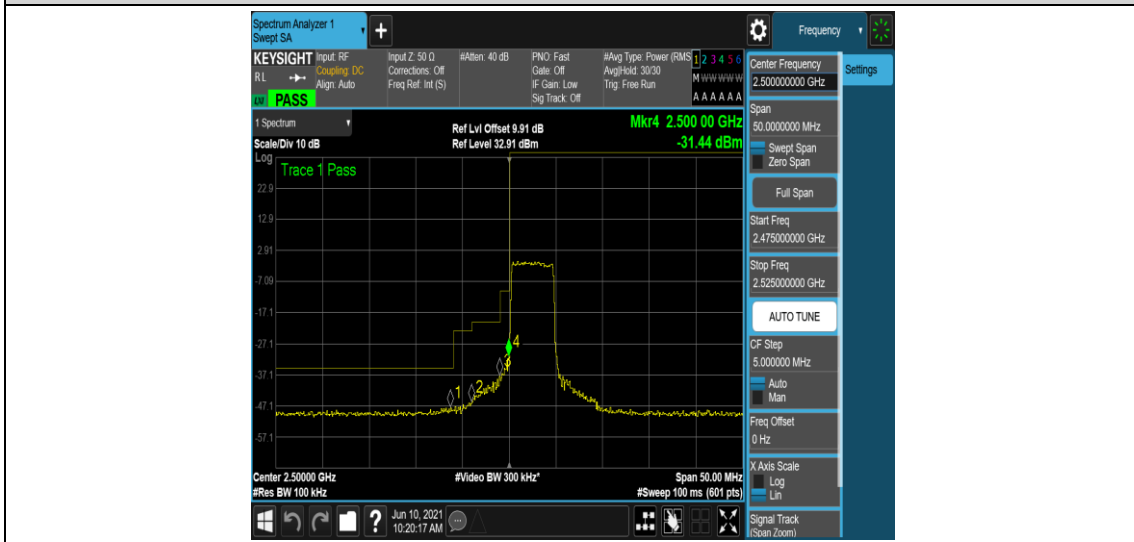

Band7-5MHz-QPSK-20775-25RB#0