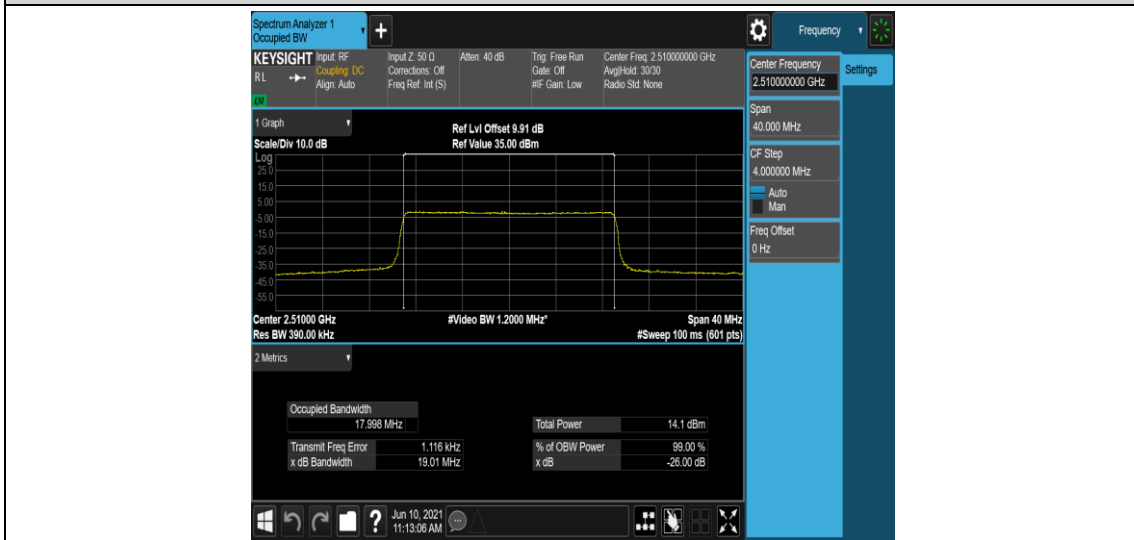

Band7-20MHz-QPSK-21100-100RB#0

Band7-20MHz-QPSK-21350-100RB#0

Band7-20MHz-16QAM-20850-100RB#0

Band7-20MHz-16QAM-21100-100RB#0

Band7-20MHz-16QAM-21350-100RB#0

Appendix D: Band Edge

Test Result

Band	Bandwidth	Modulation	Channel	RB Configuration	Result(dBm)	Verdict
Band7	5MHz	QPSK	20775	1RB#0	-48.45,-46.01,-35.49,-18.08	PASS
Band7	5MHz	QPSK	20775	1RB#24	-48.32,-46.48,-40.24,-34.77	PASS
Band7	5MHz	QPSK	20775	25RB#0	-47.85,-46.00,-37.55,-31.44	PASS
Band7	5MHz	QPSK	21425	1RB#0	-36.09,-41.36,-48.56,-47.74	PASS
Band7	5MHz	QPSK	21425	1RB#24	-21.26,-35.74,-47.29,-48.06	PASS
Band7	5MHz	QPSK	21425	25RB#0	-30.61,-37.82,-47.21,-47.43	PASS
Band7	5MHz	16QAM	20775	1RB#0	-48.28,-46.22,-38.48,-21.97	PASS
Band7	5MHz	16QAM	20775	1RB#24	-48.55,-46.90,-43.45,-35.48	PASS
Band7	5MHz	16QAM	20775	25RB#0	-47.88,-46.20,-39.18,-29.85	PASS
Band7	5MHz	16QAM	21425	1RB#0	-36.83,-42.66,-47.98,-48.15	PASS
Band7	5MHz	16QAM	21425	1RB#24	-19.27,-36.54,-47.68,-48.33	PASS
Band7	5MHz	16QAM	21425	25RB#0	-27.88,-39.03,-47.33,-47.83	PASS
Band7	10MHz	QPSK	20800	1RB#0	-46.27,-43.97,-34.71,-21.65	PASS
Band7	10MHz	QPSK	20800	1RB#49	-46.34,-44.22,-40.20,-36.40	PASS
Band7	10MHz	QPSK	20800	50RB#0	-45.91,-41.43,-38.60,-32.31	PASS
Band7	10MHz	QPSK	21400	1RB#0	-39.08,-42.82,-45.86,-45.96	PASS
Band7	10MHz	QPSK	21400	1RB#49	-20.56,-34.90,-45.10,-46.25	PASS
Band7	10MHz	QPSK	21400	50RB#0	-33.74,-38.57,-42.23,-46.04	PASS
Band7	10MHz	16QAM	20800	1RB#0	-46.25,-43.81,-33.93,-22.75	PASS
Band7	10MHz	16QAM	20800	1RB#49	-46.21,-43.41,-40.43,-35.73	PASS
Band7	10MHz	16QAM	20800	50RB#0	-46.19,-41.75,-39.91,-32.15	PASS
Band7	10MHz	16QAM	21400	1RB#0	-39.93,-41.73,-45.77,-46.48	PASS
Band7	10MHz	16QAM	21400	1RB#49	-23.93,-33.59,-45.63,-46.07	PASS
Band7	10MHz	16QAM	21400	50RB#0	-35.10,-38.87,-43.58,-46.15	PASS
Band7	15MHz	QPSK	20825	1RB#0	-44.94,-42.27,-35.51,-23.48	PASS
Band7	15MHz	QPSK	20825	1RB#74	-44.74,-42.48,-41.44,-39.11	PASS
Band7	15MHz	QPSK	20825	75RB#0	-42.66,-38.20,-37.12,-33.23	PASS
Band7	15MHz	QPSK	21375	1RB#0	-40.74,-42.08,-44.18,-44.87	PASS
Band7	15MHz	QPSK	21375	1RB#74	-24.76,-36.67,-42.87,-44.82	PASS
Band7	15MHz	QPSK	21375	75RB#0	-35.30,-37.22,-39.22,-44.40	PASS
Band7	15MHz	16QAM	20825	1RB#0	-44.69,-42.05,-34.66,-23.28	PASS
Band7	15MHz	16QAM	20825	1RB#74	-44.67,-42.77,-41.19,-38.89	PASS
Band7	15MHz	16QAM	20825	75RB#0	-43.71,-39.90,-38.89,-34.58	PASS
Band7	15MHz	16QAM	21375	1RB#0	-41.03,-42.84,-43.74,-44.69	PASS
Band7	15MHz	16QAM	21375	1RB#74	-22.87,-34.75,-42.87,-44.67	PASS