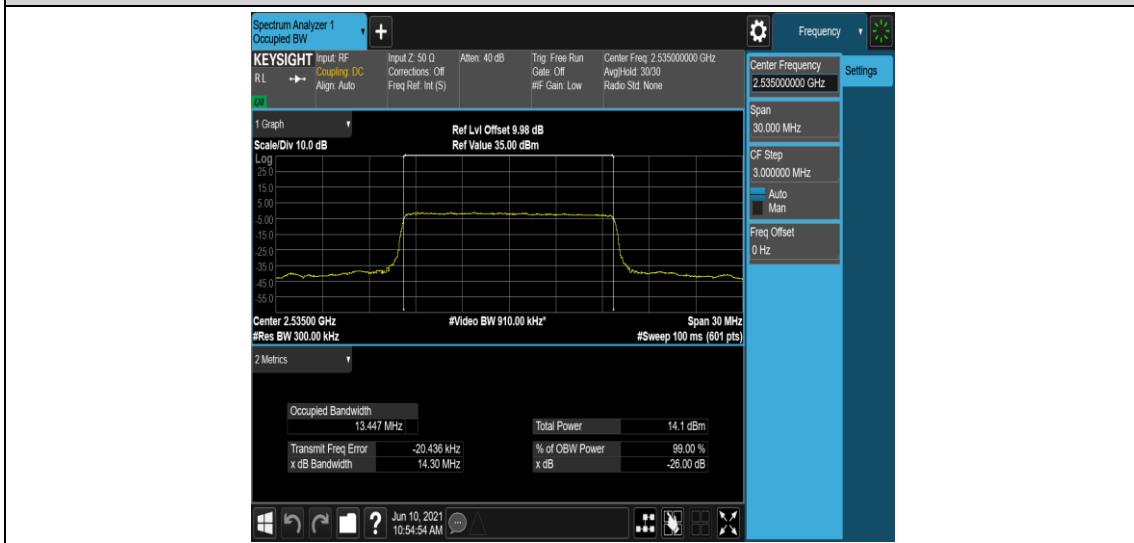

Band7-15MHz-QPSK-21100-75RB#0