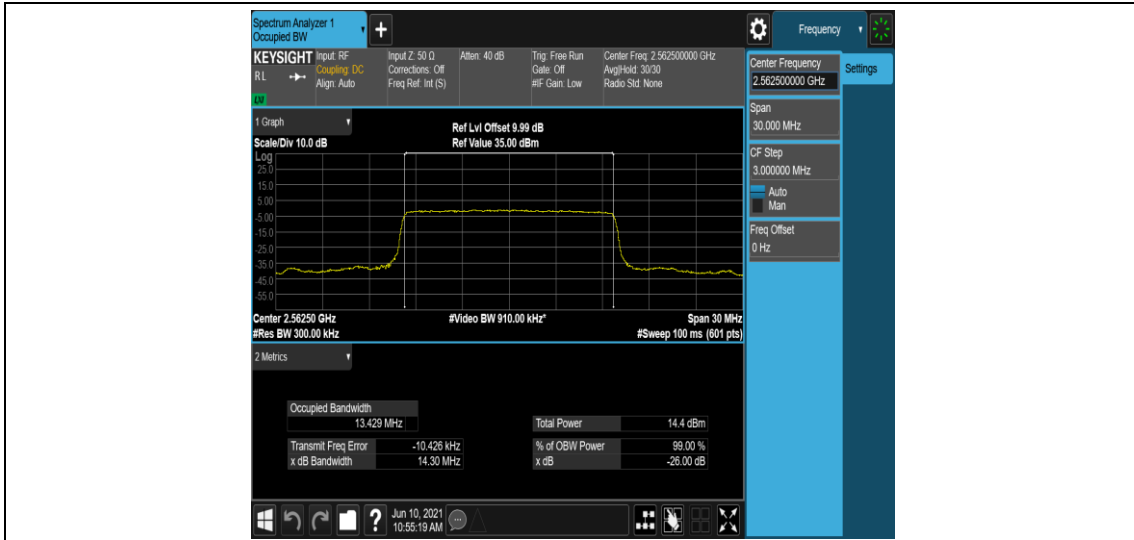

Band7-15MHz-QPSK-20825-75RB#0

Band7-15MHz-QPSK-21100-75RB#0

Band7-15MHz-QPSK-21375-75RB#0

Band7-15MHz-16QAM-20825-75RB#0

Band7-15MHz-16QAM-21100-75RB#0

Band7-15MHz-16QAM-21375-75RB#0

Band7-20MHz-QPSK-20850-100RB#0