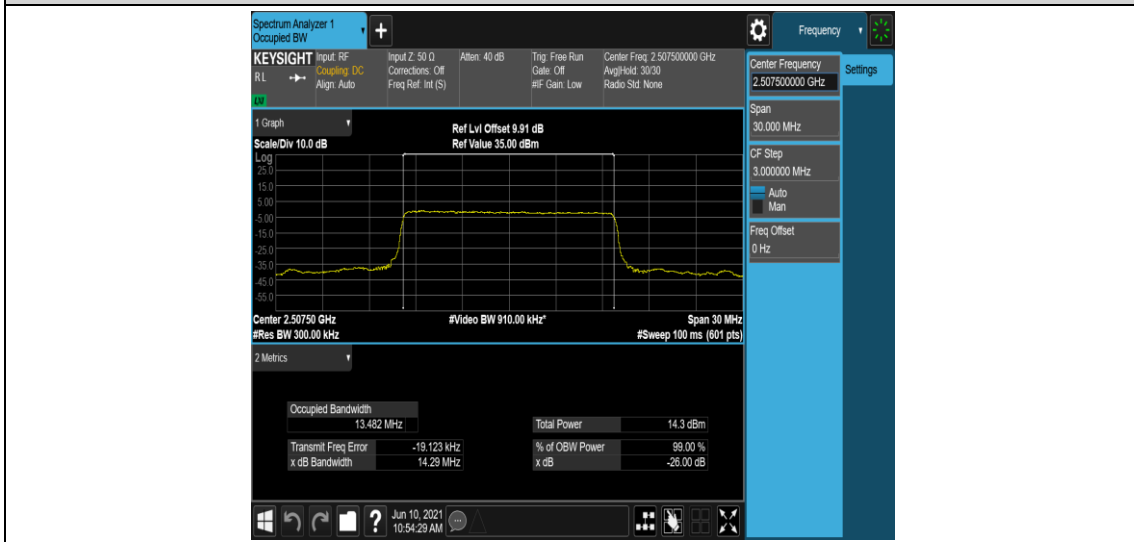

Band7-15MHz-QPSK-20825-75RB#0

Band7-15MHz-QPSK-21100-75RB#0

Band7-15MHz-QPSK-21375-75RB#0

Band7-15MHz-16QAM-20825-75RB#0

Band7-15MHz-16QAM-21100-75RB#0

Band7-15MHz-16QAM-21375-75RB#0

Band7-20MHz-QPSK-20850-100RB#0