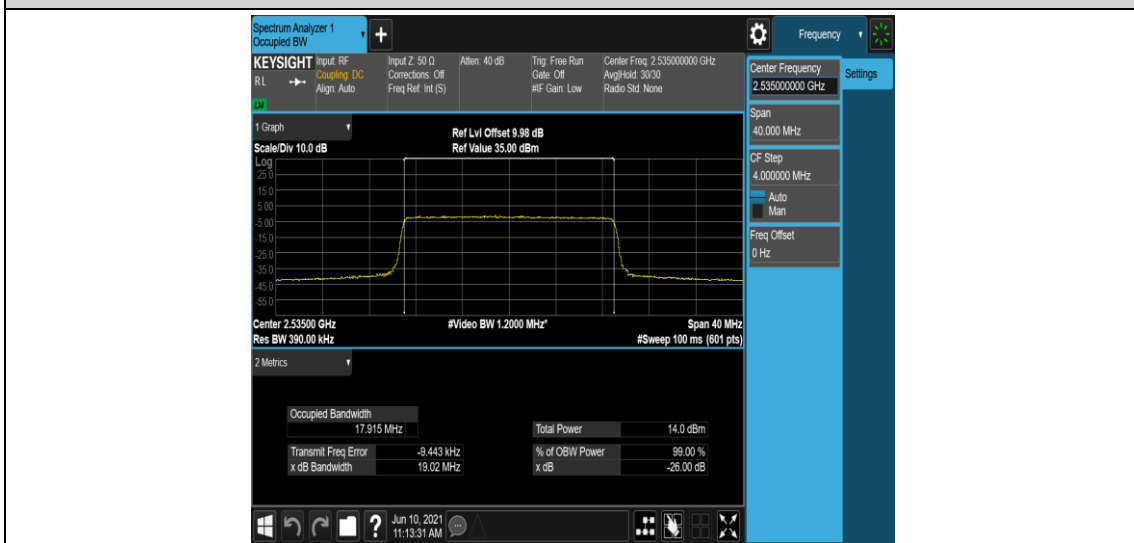

Band7-20MHz-QPSK-21100-100RB#0

Band7-20MHz-QPSK-21350-100RB#0

Band7-20MHz-16QAM-20850-100RB#0

Band7-20MHz-16QAM-21100-100RB#0

Band7-20MHz-16QAM-21350-100RB#0

Appendix D: Band Edge

Test Result

Band	Bandwidth	Modulation	Channel	RB Configuration	Result(dBm)	Verdict
Band7	5MHz	QPSK	20775	1RB#0	-48.45,-46.01,-35.49,-18.08	PASS
Band7	5MHz	QPSK	20775	1RB#24	-48.32,-46.48,-40.24,-34.77	PASS
Band7	5MHz	QPSK	20775	25RB#0	-47.85,-46.00,-37.55,-31.44	PASS
Band7	5MHz	QPSK	21425	1RB#0	-36.09,-41.36,-48.56,-47.74	PASS
Band7	5MHz	QPSK	21425	1RB#24	-21.26,-35.74,-47.29,-48.06	PASS
Band7	5MHz	QPSK	21425	25RB#0	-30.61,-37.82,-47.21,-47.43	PASS
Band7	5MHz	16QAM	20775	1RB#0	-48.28,-46.22,-38.48,-21.97	PASS
Band7	5MHz	16QAM	20775	1RB#24	-48.55,-46.90,-43.45,-35.48	PASS
Band7	5MHz	16QAM	20775	25RB#0	-47.88,-46.20,-39.18,-29.85	PASS
Band7	5MHz	16QAM	21425	1RB#0	-36.83,-42.66,-47.98,-48.15	PASS
Band7	5MHz	16QAM	21425	1RB#24	-19.27,-36.54,-47.68,-48.33	PASS
Band7	5MHz	16QAM	21425	25RB#0	-27.88,-39.03,-47.33,-47.83	PASS
Band7	10MHz	QPSK	20800	1RB#0	-46.27,-43.97,-34.71,-21.65	PASS
Band7	10MHz	QPSK	20800	1RB#49	-46.34,-44.22,-40.20,-36.40	PASS
Band7	10MHz	QPSK	20800	50RB#0	-45.91,-41.43,-38.60,-32.31	PASS
Band7	10MHz	QPSK	21400	1RB#0	-39.08,-42.82,-45.86,-45.96	PASS
Band7	10MHz	QPSK	21400	1RB#49	-20.56,-34.90,-45.10,-46.25	PASS
Band7	10MHz	QPSK	21400	50RB#0	-33.74,-38.57,-42.23,-46.04	PASS
Band7	10MHz	16QAM	20800	1RB#0	-46.25,-43.81,-33.93,-22.75	PASS
Band7	10MHz	16QAM	20800	1RB#49	-46.21,-43.41,-40.43,-35.73	PASS
Band7	10MHz	16QAM	20800	50RB#0	-46.19,-41.75,-39.91,-32.15	PASS
Band7	10MHz	16QAM	21400	1RB#0	-39.93,-41.73,-45.77,-46.48	PASS
Band7	10MHz	16QAM	21400	1RB#49	-23.93,-33.59,-45.63,-46.07	PASS
Band7	10MHz	16QAM	21400	50RB#0	-35.10,-38.87,-43.58,-46.15	PASS
Band7	15MHz	QPSK	20825	1RB#0	-44.94,-42.27,-35.51,-23.48	PASS
Band7	15MHz	QPSK	20825	1RB#74	-44.74,-42.48,-41.44,-39.11	PASS
Band7	15MHz	QPSK	20825	75RB#0	-42.66,-38.20,-37.12,-33.23	PASS
Band7	15MHz	QPSK	21375	1RB#0	-40.74,-42.08,-44.18,-44.87	PASS
Band7	15MHz	QPSK	21375	1RB#74	-24.76,-36.67,-42.87,-44.82	PASS
Band7	15MHz	QPSK	21375	75RB#0	-35.30,-37.22,-39.22,-44.40	PASS
Band7	15MHz	16QAM	20825	1RB#0	-44.69,-42.05,-34.66,-23.28	PASS
Band7	15MHz	16QAM	20825	1RB#74	-44.67,-42.77,-41.19,-38.89	PASS
Band7	15MHz	16QAM	20825	75RB#0	-43.71,-39.90,-38.89,-34.58	PASS
Band7	15MHz	16QAM	21375	1RB#0	-41.03,-42.84,-43.74,-44.69	PASS
Band7	15MHz	16QAM	21375	1RB#74	-22.87,-34.75,-42.87,-44.67	PASS