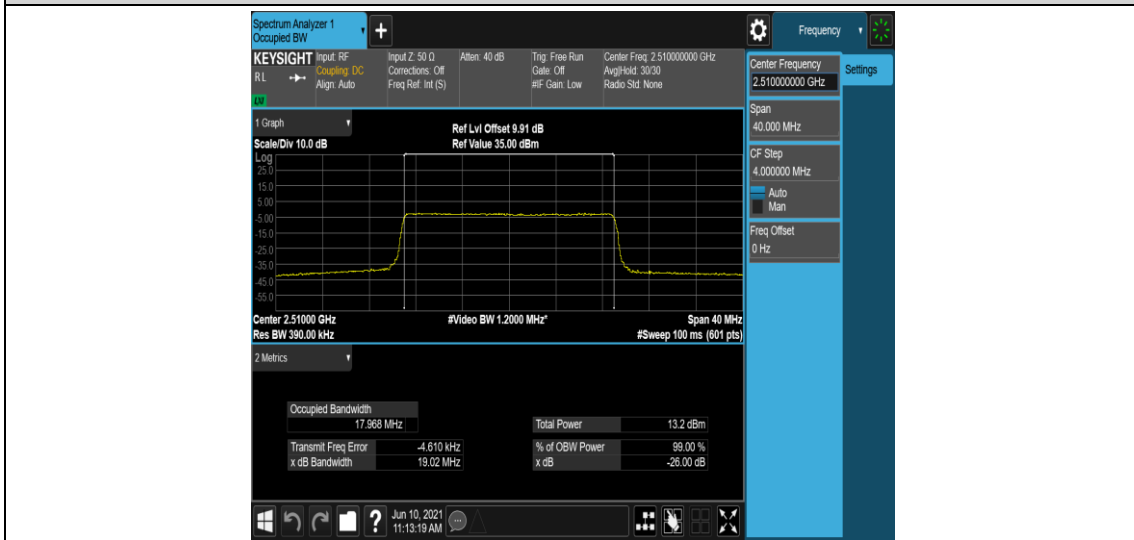

Band7-20MHz-QPSK-21100-100RB#0

Band7-20MHz-QPSK-21350-100RB#0

Band7-20MHz-16QAM-20850-100RB#0

Band7-20MHz-16QAM-21100-100RB#0

Band7-20MHz-16QAM-21350-100RB#0

Appendix D: Band Edge

Test Result

Band	Bandwidth	Modulation	Channel	RB Configuration	Result(dBm)	Verdict
Band7	5MHz	QPSK	20775	1RB#0	-48.45,-46.01,-35.49,-18.08	PASS
Band7	5MHz	QPSK	20775	1RB#24	-48.32,-46.48,-40.24,-34.77	PASS
Band7	5MHz	QPSK	20775	25RB#0	-47.85,-46.00,-37.55,-31.44	PASS
Band7	5MHz	QPSK	21425	1RB#0	-36.09,-41.36,-48.56,-47.74	PASS
Band7	5MHz	QPSK	21425	1RB#24	-21.26,-35.74,-47.29,-48.06	PASS
Band7	5MHz	QPSK	21425	25RB#0	-30.61,-37.82,-47.21,-47.43	PASS
Band7	5MHz	16QAM	20775	1RB#0	-48.28,-46.22,-38.48,-21.97	PASS
Band7	5MHz	16QAM	20775	1RB#24	-48.55,-46.90,-43.45,-35.48	PASS
Band7	5MHz	16QAM	20775	25RB#0	-47.88,-46.20,-39.18,-29.85	PASS
Band7	5MHz	16QAM	21425	1RB#0	-36.83,-42.66,-47.98,-48.15	PASS
Band7	5MHz	16QAM	21425	1RB#24	-19.27,-36.54,-47.68,-48.33	PASS
Band7	5MHz	16QAM	21425	25RB#0	-27.88,-39.03,-47.33,-47.83	PASS
Band7	10MHz	QPSK	20800	1RB#0	-46.27,-43.97,-34.71,-21.65	PASS
Band7	10MHz	QPSK	20800	1RB#49	-46.34,-44.22,-40.20,-36.40	PASS
Band7	10MHz	QPSK	20800	50RB#0	-45.91,-41.43,-38.60,-32.31	PASS
Band7	10MHz	QPSK	21400	1RB#0	-39.08,-42.82,-45.86,-45.96	PASS
Band7	10MHz	QPSK	21400	1RB#49	-20.56,-34.90,-45.10,-46.25	PASS
Band7	10MHz	QPSK	21400	50RB#0	-33.74,-38.57,-42.23,-46.04	PASS
Band7	10MHz	16QAM	20800	1RB#0	-46.25,-43.81,-33.93,-22.75	PASS
Band7	10MHz	16QAM	20800	1RB#49	-46.21,-43.41,-40.43,-35.73	PASS
Band7	10MHz	16QAM	20800	50RB#0	-46.19,-41.75,-39.91,-32.15	PASS
Band7	10MHz	16QAM	21400	1RB#0	-39.93,-41.73,-45.77,-46.48	PASS
Band7	10MHz	16QAM	21400	1RB#49	-23.93,-33.59,-45.63,-46.07	PASS
Band7	10MHz	16QAM	21400	50RB#0	-35.10,-38.87,-43.58,-46.15	PASS
Band7	15MHz	QPSK	20825	1RB#0	-44.94,-42.27,-35.51,-23.48	PASS
Band7	15MHz	QPSK	20825	1RB#74	-44.74,-42.48,-41.44,-39.11	PASS
Band7	15MHz	QPSK	20825	75RB#0	-42.66,-38.20,-37.12,-33.23	PASS
Band7	15MHz	QPSK	21375	1RB#0	-40.74,-42.08,-44.18,-44.87	PASS
Band7	15MHz	QPSK	21375	1RB#74	-24.76,-36.67,-42.87,-44.82	PASS
Band7	15MHz	QPSK	21375	75RB#0	-35.30,-37.22,-39.22,-44.40	PASS
Band7	15MHz	16QAM	20825	1RB#0	-44.69,-42.05,-34.66,-23.28	PASS
Band7	15MHz	16QAM	20825	1RB#74	-44.67,-42.77,-41.19,-38.89	PASS
Band7	15MHz	16QAM	20825	75RB#0	-43.71,-39.90,-38.89,-34.58	PASS
Band7	15MHz	16QAM	21375	1RB#0	-41.03,-42.84,-43.74,-44.69	PASS
Band7	15MHz	16QAM	21375	1RB#74	-22.87,-34.75,-42.87,-44.67	PASS