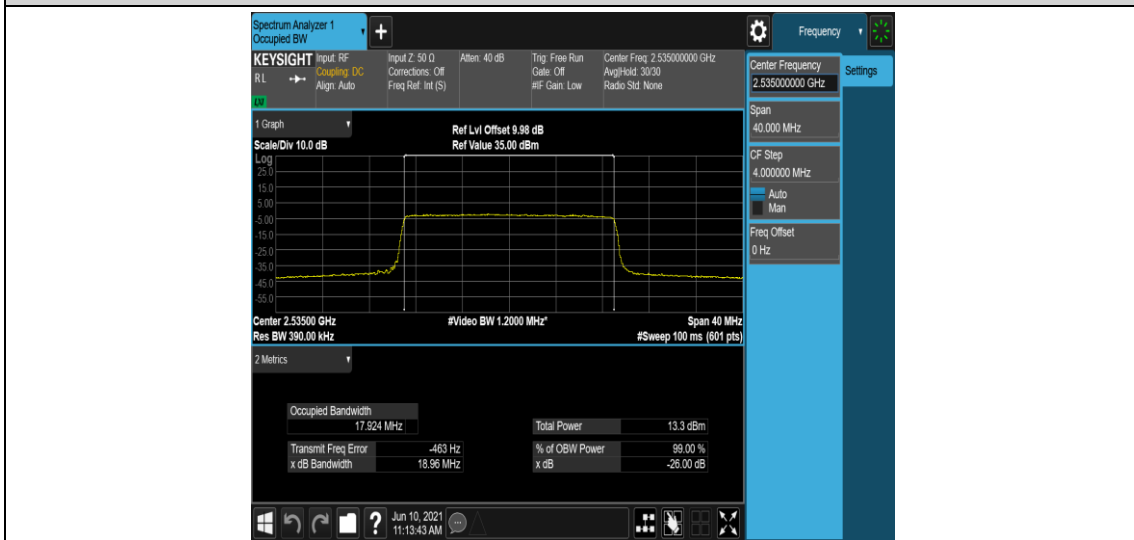

Band7-20MHz-QPSK-21100-100RB#0

Band7-20MHz-QPSK-21350-100RB#0

Band7-20MHz-16QAM-20850-100RB#0

Band7-20MHz-16QAM-21100-100RB#0

Band7-20MHz-16QAM-21350-100RB#0

Appendix D: Band Edge

Test Result

Band	Bandwidth	Modulation	Channel	RB Configuration	Result(dBm)	Verdict
Band7	5MHz	QPSK	20775	1RB#0	-48.45,-46.01,-35.49,-18.08	PASS
Band7	5MHz	QPSK	20775	1RB#24	-48.32,-46.48,-40.24,-34.77	PASS
Band7	5MHz	QPSK	20775	25RB#0	-47.85,-46.00,-37.55,-31.44	PASS
Band7	5MHz	QPSK	21425	1RB#0	-36.09,-41.36,-48.56,-47.74	PASS
Band7	5MHz	QPSK	21425	1RB#24	-21.26,-35.74,-47.29,-48.06	PASS
Band7	5MHz	QPSK	21425	25RB#0	-30.61,-37.82,-47.21,-47.43	PASS
Band7	5MHz	16QAM	20775	1RB#0	-48.28,-46.22,-38.48,-21.97	PASS
Band7	5MHz	16QAM	20775	1RB#24	-48.55,-46.90,-43.45,-35.48	PASS
Band7	5MHz	16QAM	20775	25RB#0	-47.88,-46.20,-39.18,-29.85	PASS
Band7	5MHz	16QAM	21425	1RB#0	-36.83,-42.66,-47.98,-48.15	PASS
Band7	5MHz	16QAM	21425	1RB#24	-19.27,-36.54,-47.68,-48.33	PASS
Band7	5MHz	16QAM	21425	25RB#0	-27.88,-39.03,-47.33,-47.83	PASS
Band7	10MHz	QPSK	20800	1RB#0	-46.27,-43.97,-34.71,-21.65	PASS
Band7	10MHz	QPSK	20800	1RB#49	-46.34,-44.22,-40.20,-36.40	PASS
Band7	10MHz	QPSK	20800	50RB#0	-45.91,-41.43,-38.60,-32.31	PASS
Band7	10MHz	QPSK	21400	1RB#0	-39.08,-42.82,-45.86,-45.96	PASS
Band7	10MHz	QPSK	21400	1RB#49	-20.56,-34.90,-45.10,-46.25	PASS
Band7	10MHz	QPSK	21400	50RB#0	-33.74,-38.57,-42.23,-46.04	PASS
Band7	10MHz	16QAM	20800	1RB#0	-46.25,-43.81,-33.93,-22.75	PASS
Band7	10MHz	16QAM	20800	1RB#49	-46.21,-43.41,-40.43,-35.73	PASS
Band7	10MHz	16QAM	20800	50RB#0	-46.19,-41.75,-39.91,-32.15	PASS
Band7	10MHz	16QAM	21400	1RB#0	-39.93,-41.73,-45.77,-46.48	PASS
Band7	10MHz	16QAM	21400	1RB#49	-23.93,-33.59,-45.63,-46.07	PASS
Band7	10MHz	16QAM	21400	50RB#0	-35.10,-38.87,-43.58,-46.15	PASS
Band7	15MHz	QPSK	20825	1RB#0	-44.94,-42.27,-35.51,-23.48	PASS
Band7	15MHz	QPSK	20825	1RB#74	-44.74,-42.48,-41.44,-39.11	PASS
Band7	15MHz	QPSK	20825	75RB#0	-42.66,-38.20,-37.12,-33.23	PASS
Band7	15MHz	QPSK	21375	1RB#0	-40.74,-42.08,-44.18,-44.87	PASS
Band7	15MHz	QPSK	21375	1RB#74	-24.76,-36.67,-42.87,-44.82	PASS
Band7	15MHz	QPSK	21375	75RB#0	-35.30,-37.22,-39.22,-44.40	PASS
Band7	15MHz	16QAM	20825	1RB#0	-44.69,-42.05,-34.66,-23.28	PASS
Band7	15MHz	16QAM	20825	1RB#74	-44.67,-42.77,-41.19,-38.89	PASS
Band7	15MHz	16QAM	20825	75RB#0	-43.71,-39.90,-38.89,-34.58	PASS
Band7	15MHz	16QAM	21375	1RB#0	-41.03,-42.84,-43.74,-44.69	PASS
Band7	15MHz	16QAM	21375	1RB#74	-22.87,-34.75,-42.87,-44.67	PASS