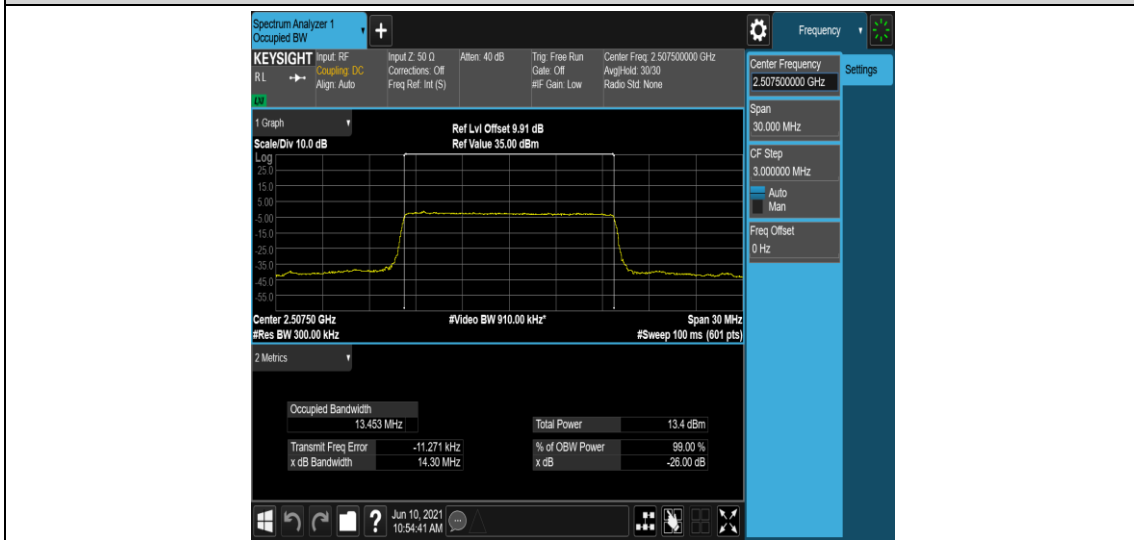

Band7-15MHz-QPSK-20825-75RB#0

Band7-15MHz-QPSK-21100-75RB#0

Band7-15MHz-QPSK-21375-75RB#0

Band7-15MHz-16QAM-20825-75RB#0

Band7-15MHz-16QAM-21100-75RB#0

Band7-15MHz-16QAM-21375-75RB#0

Band7-20MHz-QPSK-20850-100RB#0