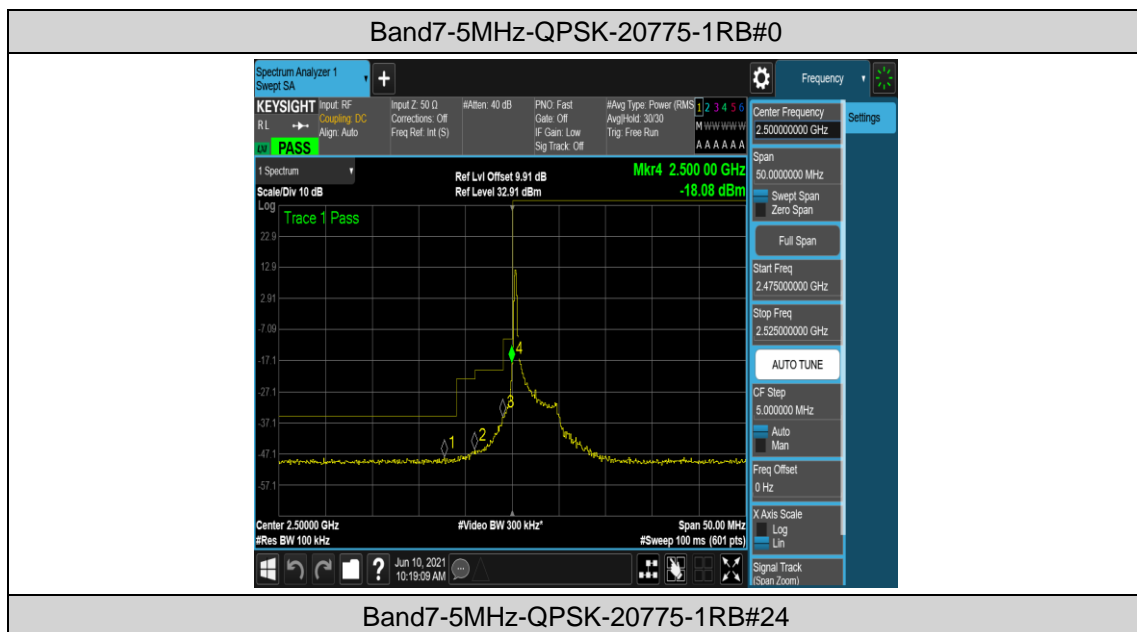

Band7	15MHz	16QAM	21375	75RB#0	-36.79,-38.43,-40.71,-44.76	PASS
Band7	20MHz	QPSK	20850	1RB#0	-43.83,-42.39,-34.10,-23.73	PASS
Band7	20MHz	QPSK	20850	1RB#99	-42.39,-39.62,-39.56,-37.48	PASS
Band7	20MHz	QPSK	20850	100RB#0	-41.00,-38.78,-37.42,-35.06	PASS
Band7	20MHz	QPSK	21350	1RB#0	-39.92,-41.49,-42.62,-43.87	PASS
Band7	20MHz	QPSK	21350	1RB#99	-25.94,-34.98,-42.13,-43.95	PASS
Band7	20MHz	QPSK	21350	100RB#0	-35.31,-38.07,-39.81,-43.60	PASS
Band7	20MHz	16QAM	20850	1RB#0	-43.84,-42.95,-35.14,-24.69	PASS
Band7	20MHz	16QAM	20850	1RB#99	-40.21,-40.35,-40.36,-38.24	PASS
Band7	20MHz	16QAM	20850	100RB#0	-41.83,-39.52,-38.80,-35.13	PASS
Band7	20MHz	16QAM	21350	1RB#0	-41.15,-42.02,-42.13,-43.74	PASS
Band7	20MHz	16QAM	21350	1RB#99	-26.16,-33.88,-42.66,-43.87	PASS
Band7	20MHz	16QAM	21350	100RB#0	-37.53,-39.00,-40.25,-43.76	PASS

Test Graphs