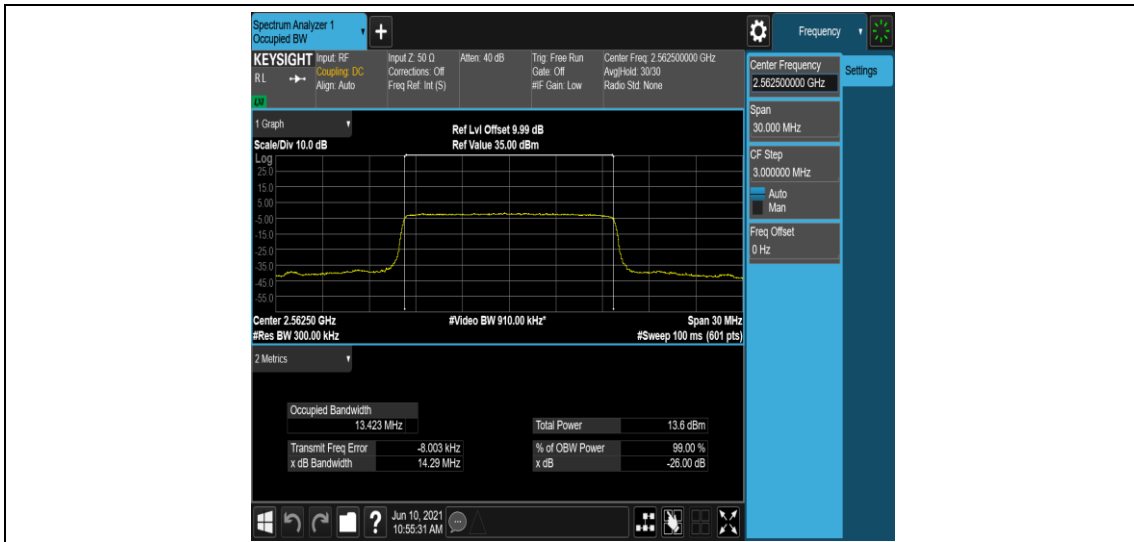

Band7-15MHz-16QAM-21375-75RB#0