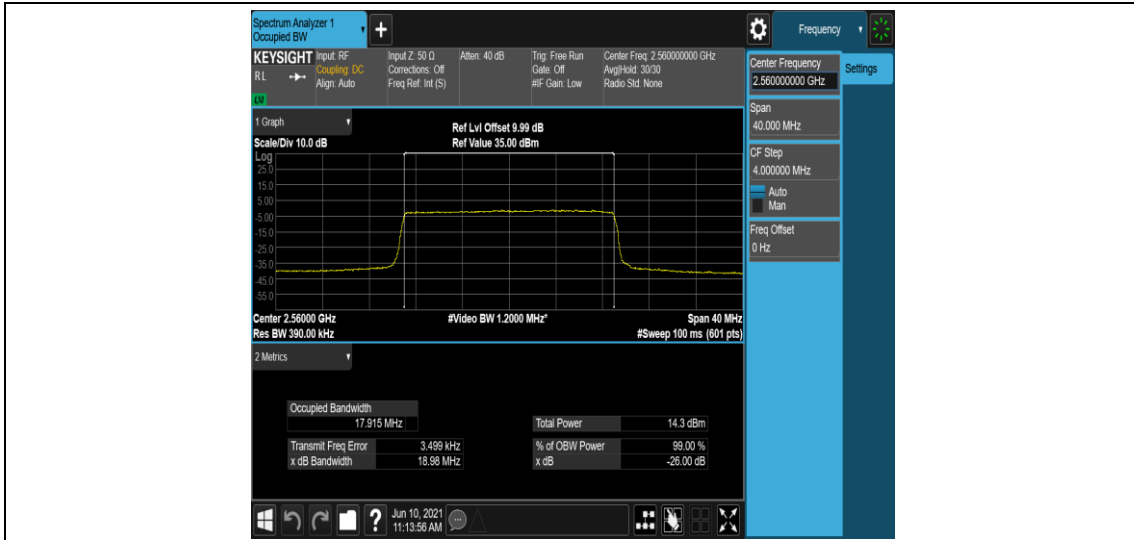

Band7-20MHz-QPSK-21100-100RB#0

Band7-20MHz-QPSK-21350-100RB#0

Band7-20MHz-16QAM-20850-100RB#0

Band7-20MHz-16QAM-21100-100RB#0

Band7-20MHz-16QAM-21350-100RB#0

Appendix D: Band Edge

Test Result

Band	Bandwidth	Modulation	Channel	RB Configuration	Result(dBm)	Verdict
Band7	5MHz	QPSK	20775	1RB#0	-48.45,-46.01,-35.49,-18.08	PASS
Band7	5MHz	QPSK	20775	1RB#24	-48.32,-46.48,-40.24,-34.77	PASS
Band7	5MHz	QPSK	20775	25RB#0	-47.85,-46.00,-37.55,-31.44	PASS
Band7	5MHz	QPSK	21425	1RB#0	-36.09,-41.36,-48.56,-47.74	PASS
Band7	5MHz	QPSK	21425	1RB#24	-21.26,-35.74,-47.29,-48.06	PASS
Band7	5MHz	QPSK	21425	25RB#0	-30.61,-37.82,-47.21,-47.43	PASS
Band7	5MHz	16QAM	20775	1RB#0	-48.28,-46.22,-38.48,-21.97	PASS
Band7	5MHz	16QAM	20775	1RB#24	-48.55,-46.90,-43.45,-35.48	PASS
Band7	5MHz	16QAM	20775	25RB#0	-47.88,-46.20,-39.18,-29.85	PASS
Band7	5MHz	16QAM	21425	1RB#0	-36.83,-42.66,-47.98,-48.15	PASS
Band7	5MHz	16QAM	21425	1RB#24	-19.27,-36.54,-47.68,-48.33	PASS
Band7	5MHz	16QAM	21425	25RB#0	-27.88,-39.03,-47.33,-47.83	PASS
Band7	10MHz	QPSK	20800	1RB#0	-46.27,-43.97,-34.71,-21.65	PASS
Band7	10MHz	QPSK	20800	1RB#49	-46.34,-44.22,-40.20,-36.40	PASS
Band7	10MHz	QPSK	20800	50RB#0	-45.91,-41.43,-38.60,-32.31	PASS
Band7	10MHz	QPSK	21400	1RB#0	-39.08,-42.82,-45.86,-45.96	PASS
Band7	10MHz	QPSK	21400	1RB#49	-20.56,-34.90,-45.10,-46.25	PASS
Band7	10MHz	QPSK	21400	50RB#0	-33.74,-38.57,-42.23,-46.04	PASS
Band7	10MHz	16QAM	20800	1RB#0	-46.25,-43.81,-33.93,-22.75	PASS
Band7	10MHz	16QAM	20800	1RB#49	-46.21,-43.41,-40.43,-35.73	PASS
Band7	10MHz	16QAM	20800	50RB#0	-46.19,-41.75,-39.91,-32.15	PASS
Band7	10MHz	16QAM	21400	1RB#0	-39.93,-41.73,-45.77,-46.48	PASS
Band7	10MHz	16QAM	21400	1RB#49	-23.93,-33.59,-45.63,-46.07	PASS
Band7	10MHz	16QAM	21400	50RB#0	-35.10,-38.87,-43.58,-46.15	PASS
Band7	15MHz	QPSK	20825	1RB#0	-44.94,-42.27,-35.51,-23.48	PASS
Band7	15MHz	QPSK	20825	1RB#74	-44.74,-42.48,-41.44,-39.11	PASS
Band7	15MHz	QPSK	20825	75RB#0	-42.66,-38.20,-37.12,-33.23	PASS
Band7	15MHz	QPSK	21375	1RB#0	-40.74,-42.08,-44.18,-44.87	PASS
Band7	15MHz	QPSK	21375	1RB#74	-24.76,-36.67,-42.87,-44.82	PASS
Band7	15MHz	QPSK	21375	75RB#0	-35.30,-37.22,-39.22,-44.40	PASS
Band7	15MHz	16QAM	20825	1RB#0	-44.69,-42.05,-34.66,-23.28	PASS
Band7	15MHz	16QAM	20825	1RB#74	-44.67,-42.77,-41.19,-38.89	PASS
Band7	15MHz	16QAM	20825	75RB#0	-43.71,-39.90,-38.89,-34.58	PASS
Band7	15MHz	16QAM	21375	1RB#0	-41.03,-42.84,-43.74,-44.69	PASS
Band7	15MHz	16QAM	21375	1RB#74	-22.87,-34.75,-42.87,-44.67	PASS