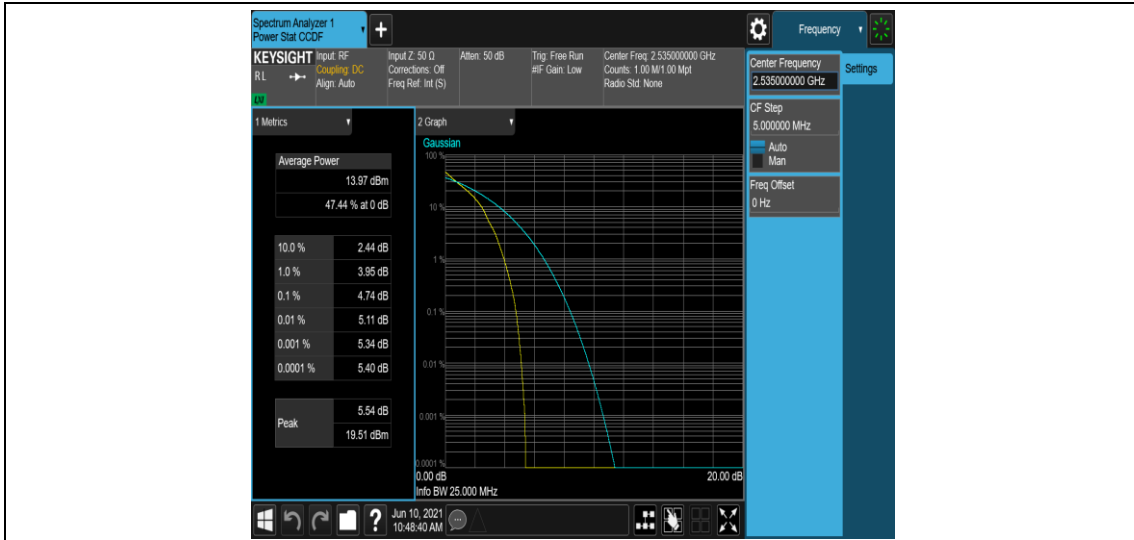

Band7-10MHz-QPSK-21100-1RB#0