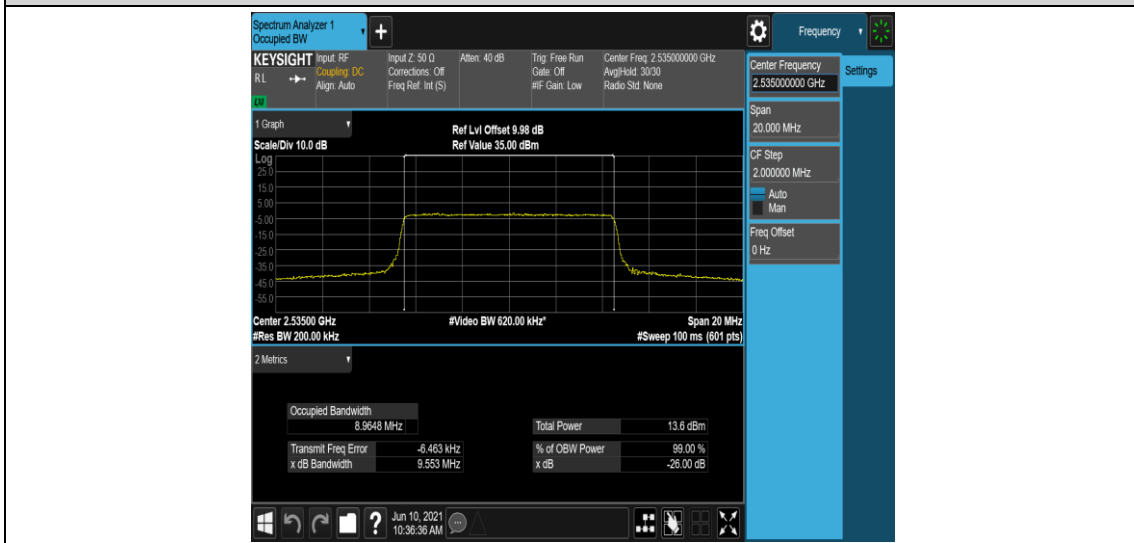

Band7-10MHz-16QAM-21100-50RB#0

Band7-10MHz-16QAM-21400-50RB#0