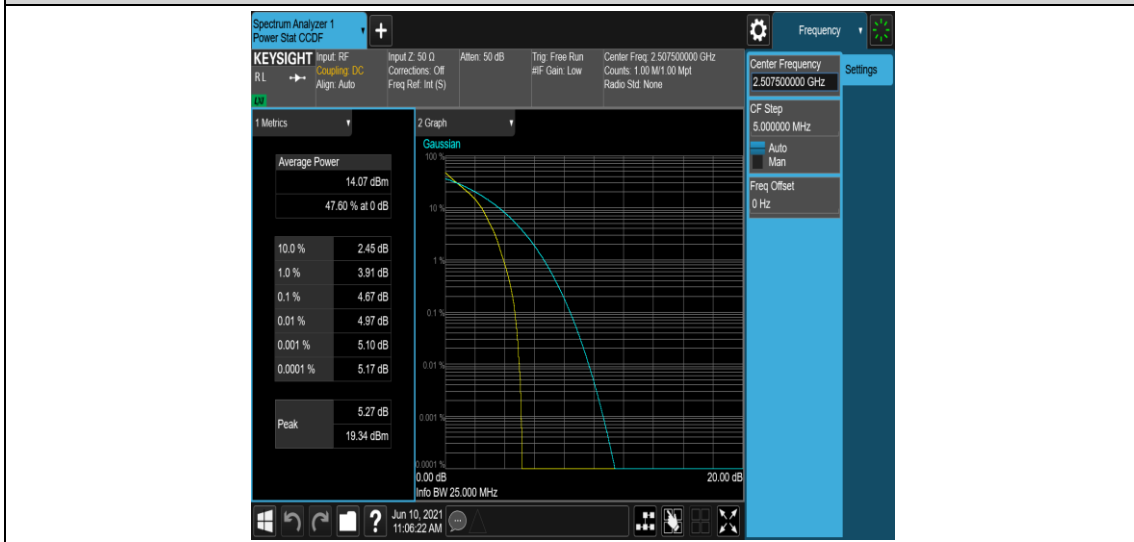

Band7-10MHz-16QAM-21100-1RB#0

Band7-10MHz-16QAM-21100-50RB#0

Band7-10MHz-16QAM-21400-1RB#0

Band7-10MHz-16QAM-21400-50RB#0

Band7-15MHz-QPSK-20825-1RB#0

Band7-15MHz-QPSK-20825-75RB#0

Band7-15MHz-QPSK-21100-1RB#0