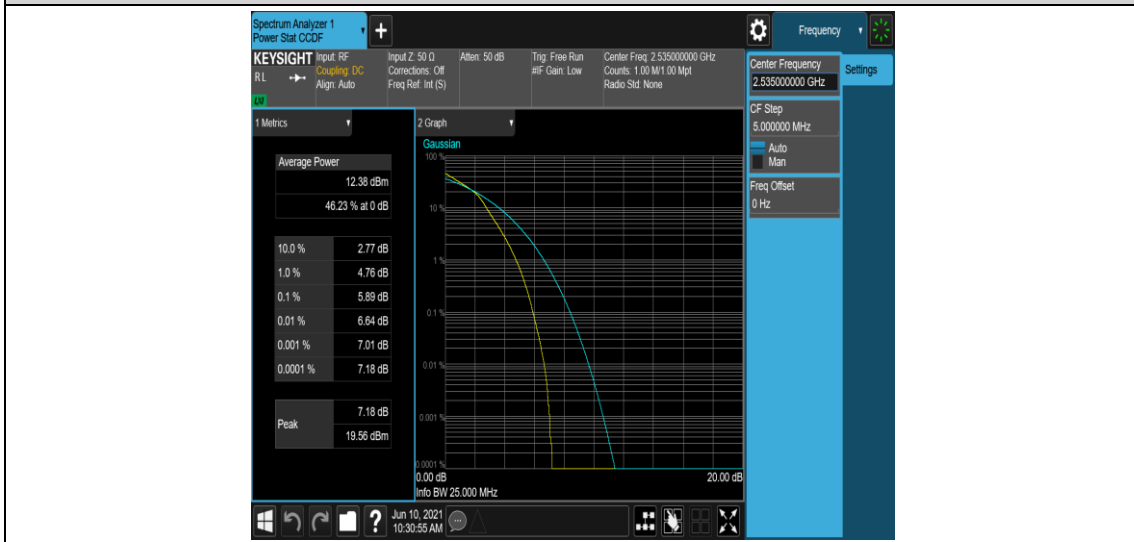

Test Graphs

Band7-5MHz-16QAM-20775-1RB#0

Band7-5MHz-16QAM-20775-25RB#0

Band7-5MHz-16QAM-21100-1RB#0

Band7-5MHz-16QAM-21100-25RB#0

Band7-5MHz-16QAM-21425-1RB#0

Band7-5MHz-16QAM-21425-25RB#0

Band7-10MHz-QPSK-20800-1RB#0