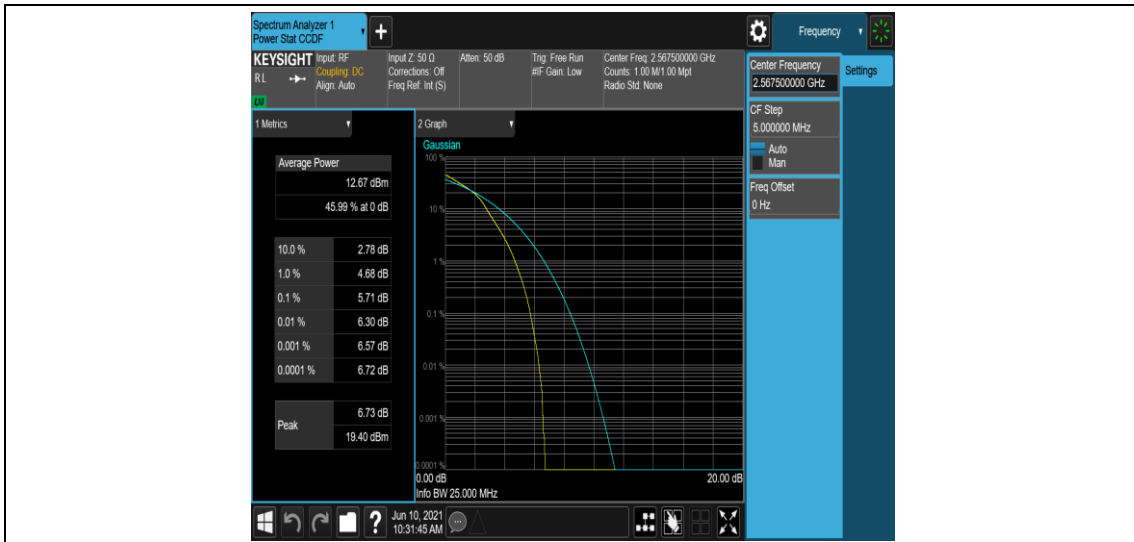

Test Graphs

Band7-5MHz-16QAM-20775-1RB#0

Band7-5MHz-16QAM-20775-25RB#0

Band7-5MHz-16QAM-21100-1RB#0

Band7-5MHz-16QAM-21100-25RB#0

Band7-5MHz-16QAM-21425-1RB#0

Band7-5MHz-16QAM-21425-25RB#0

Band7-10MHz-QPSK-20800-1RB#0