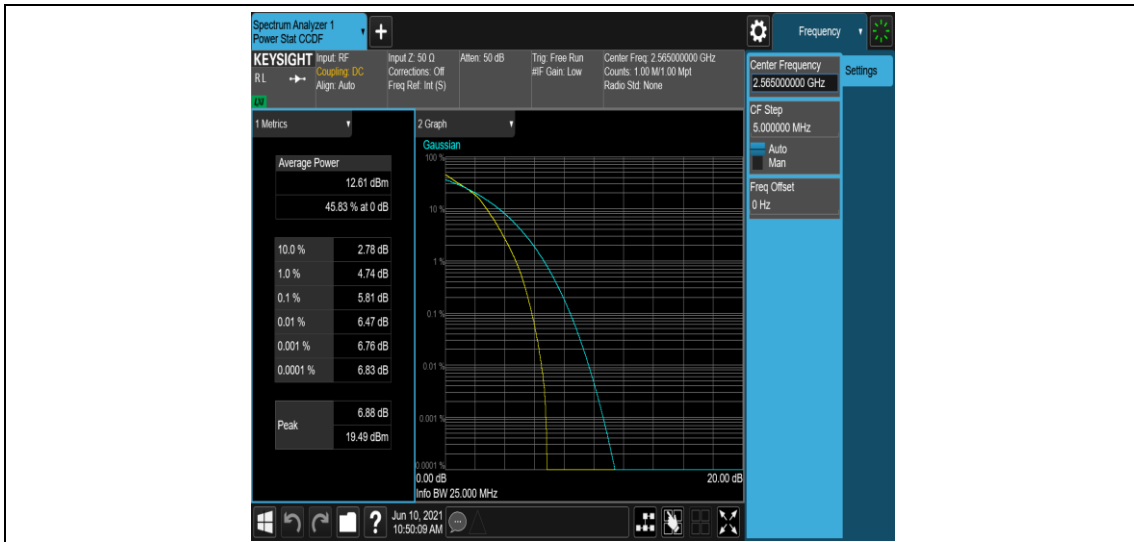

Band7-10MHz-16QAM-21100-1RB#0

Band7-10MHz-16QAM-21100-50RB#0

Band7-10MHz-16QAM-21400-1RB#0

Band7-10MHz-16QAM-21400-50RB#0

Band7-15MHz-QPSK-20825-1RB#0

Band7-15MHz-QPSK-20825-75RB#0

Band7-15MHz-QPSK-21100-1RB#0