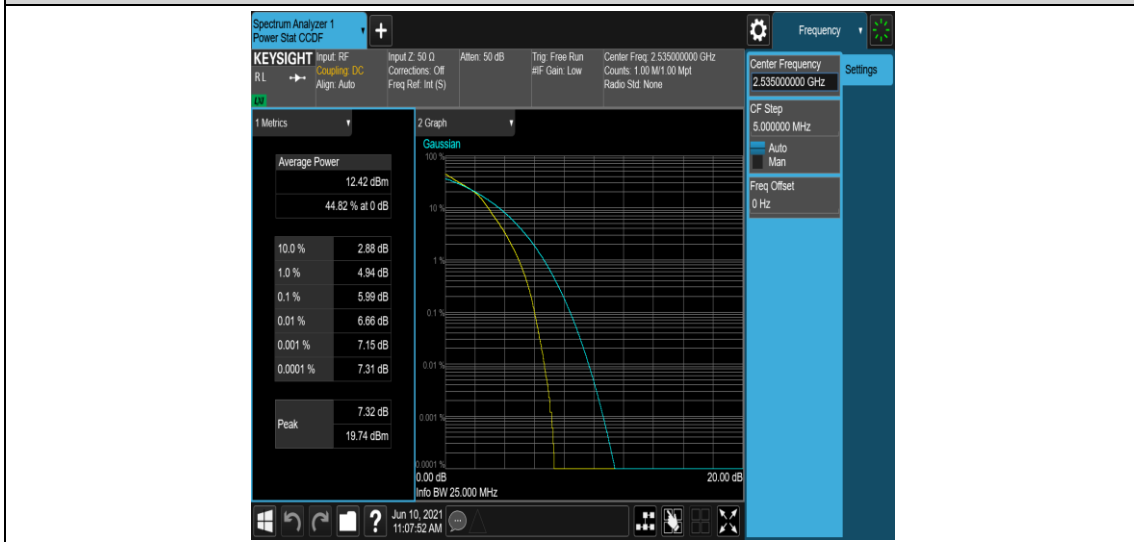

Band7-15MHz-QPSK-21100-75RB#0

Band7-15MHz-QPSK-21375-1RB#0

Band7-15MHz-QPSK-21375-75RB#0

Band7-15MHz-16QAM-20825-1RB#0

Band7-15MHz-16QAM-20825-75RB#0

Band7-15MHz-16QAM-21100-1RB#0

Band7-15MHz-16QAM-21100-75RB#0