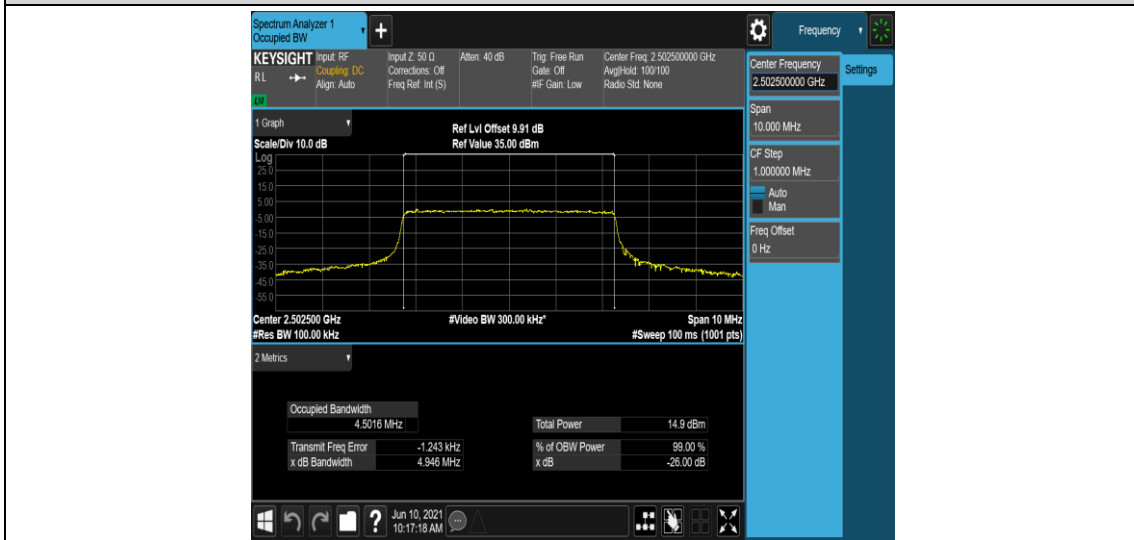

Band7-5MHz-16QAM-20775-25RB#0