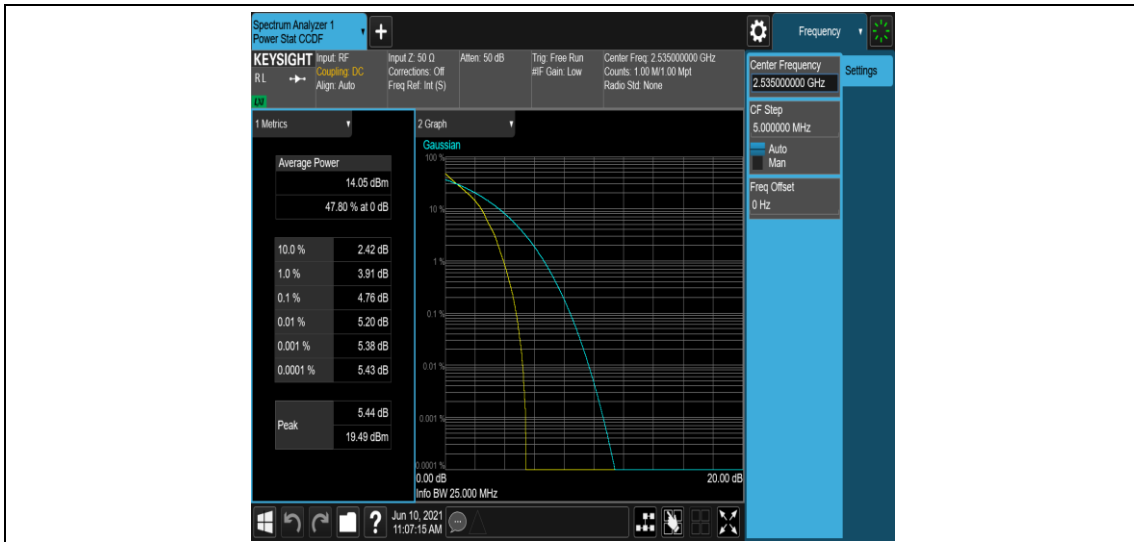

Band7-10MHz-16QAM-21100-1RB#0

Band7-10MHz-16QAM-21100-50RB#0

Band7-10MHz-16QAM-21400-1RB#0

Band7-10MHz-16QAM-21400-50RB#0

Band7-15MHz-QPSK-20825-1RB#0

Band7-15MHz-QPSK-20825-75RB#0

Band7-15MHz-QPSK-21100-1RB#0