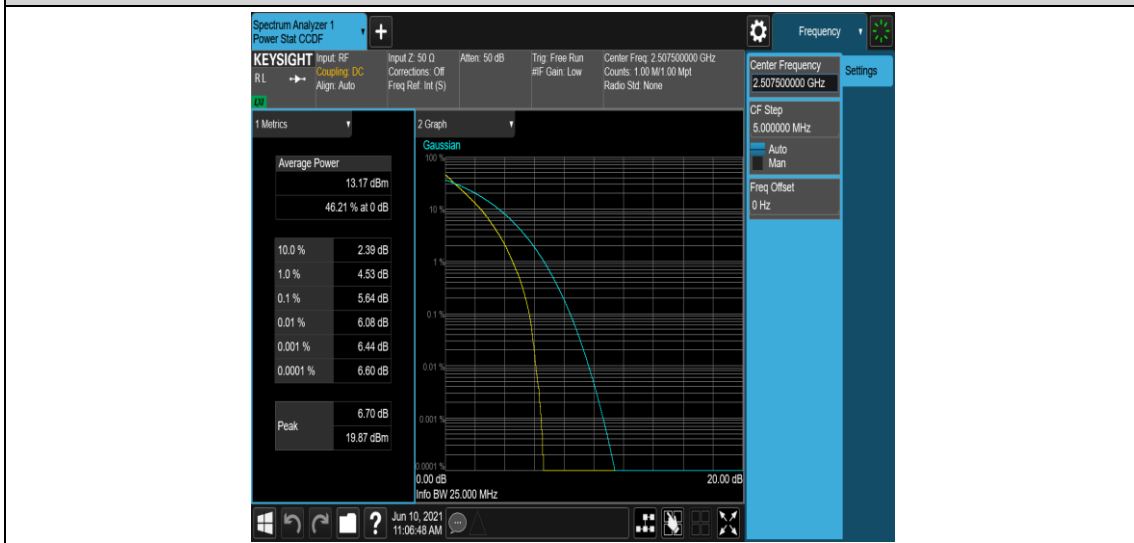

Band7-10MHz-16QAM-21100-1RB#0

Band7-10MHz-16QAM-21100-50RB#0

Band7-10MHz-16QAM-21400-1RB#0

Band7-10MHz-16QAM-21400-50RB#0

Band7-15MHz-QPSK-20825-1RB#0

Band7-15MHz-QPSK-20825-75RB#0

Band7-15MHz-QPSK-21100-1RB#0