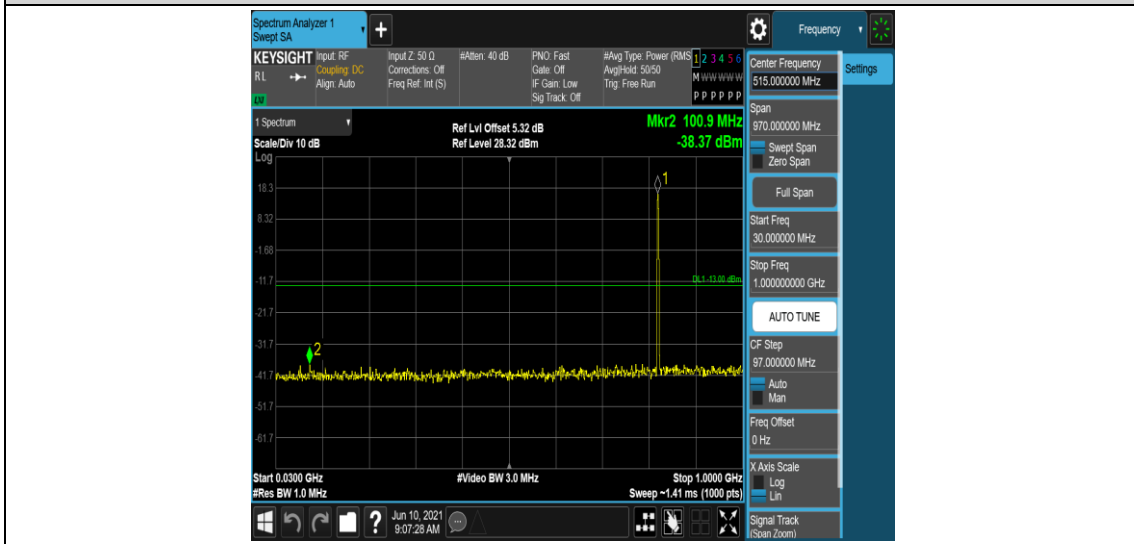

Band5-1.4MHz-QPSK-20643-1RB#0-Range4:1000~10000MHz

Band5-1.4MHz-16QAM-20407-1RB#0-Range1:0.009~0.15MHz

Band5-1.4MHz-16QAM-20407-1RB#0-Range2:0.15~30MHz

Band5-1.4MHz-16QAM-20407-1RB#0-Range3:30~1000MHz

Band5-1.4MHz-16QAM-20407-1RB#0-Range4:1000~10000MHz