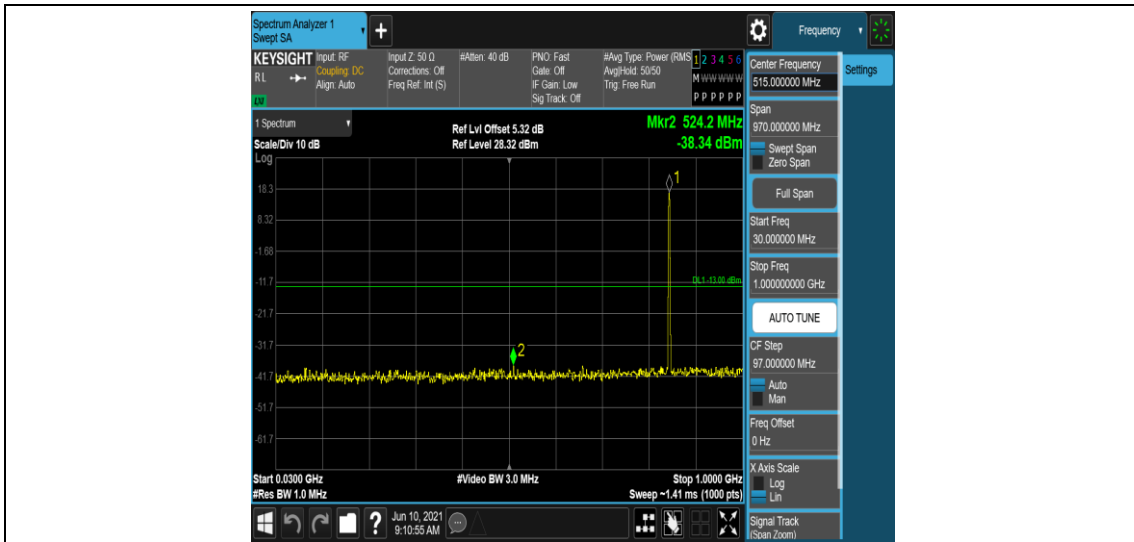

Band5-1.4MHz-16QAM-20643-1RB#0-Range3:30~1000MHz