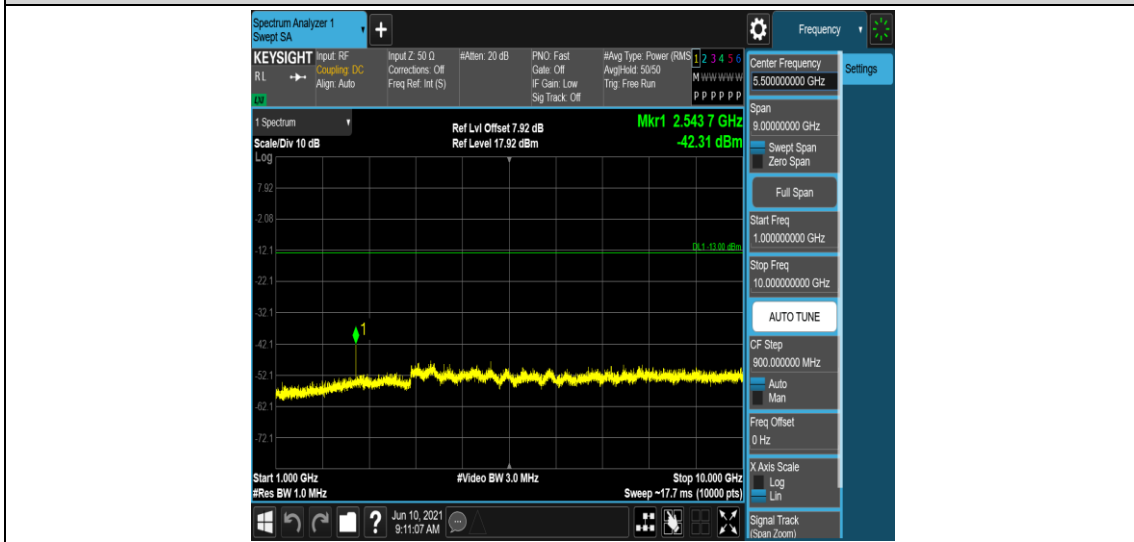

Band5-1.4MHz-16QAM-20643-1RB#0-Range4:1000~10000MHz