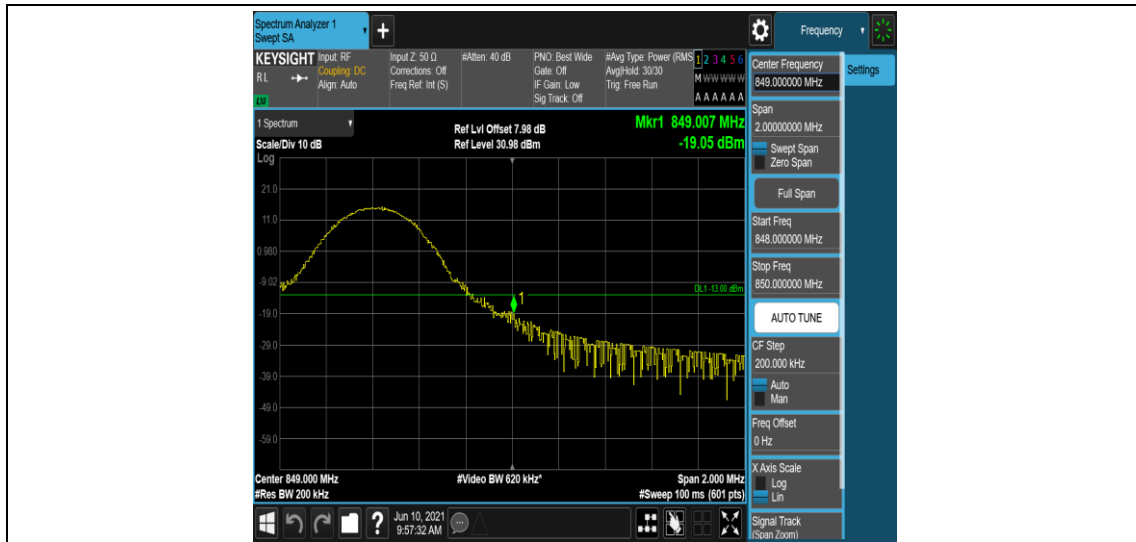

Band5-10MHz-16QAM-20450-50RB#0

Band5-10MHz-16QAM-20600-1RB#0

Band5-10MHz-16QAM-20600-1RB#49

Band5-10MHz-16QAM-20600-50RB#0

Appendix E: Conducted Spurious Emission

Test Result

Band	Bandwidth	Modulation	Channel	RB Configuration	Frequency Range	Verdict
Band5	1.4MHz	QPSK	20407	1RB#0	Range1:0.009~0.15MHz	PASS
Band5	1.4MHz	QPSK	20407	1RB#0	Range2:0.15~30MHz	PASS
Band5	1.4MHz	QPSK	20407	1RB#0	Range3:30~1000MHz	PASS
Band5	1.4MHz	QPSK	20407	1RB#0	Range4:1000~10000MHz	PASS
Band5	1.4MHz	QPSK	20525	1RB#0	Range1:0.009~0.15MHz	PASS
Band5	1.4MHz	QPSK	20525	1RB#0	Range2:0.15~30MHz	PASS
Band5	1.4MHz	QPSK	20525	1RB#0	Range3:30~1000MHz	PASS
Band5	1.4MHz	QPSK	20525	1RB#0	Range4:1000~10000MHz	PASS
Band5	1.4MHz	QPSK	20643	1RB#0	Range1:0.009~0.15MHz	PASS
Band5	1.4MHz	QPSK	20643	1RB#0	Range2:0.15~30MHz	PASS
Band5	1.4MHz	QPSK	20643	1RB#0	Range3:30~1000MHz	PASS
Band5	1.4MHz	QPSK	20643	1RB#0	Range4:1000~10000MHz	PASS
Band5	1.4MHz	16QAM	20407	1RB#0	Range1:0.009~0.15MHz	PASS
Band5	1.4MHz	16QAM	20407	1RB#0	Range2:0.15~30MHz	PASS
Band5	1.4MHz	16QAM	20407	1RB#0	Range3:30~1000MHz	PASS
Band5	1.4MHz	16QAM	20407	1RB#0	Range4:1000~10000MHz	PASS
Band5	1.4MHz	16QAM	20525	1RB#0	Range1:0.009~0.15MHz	PASS
Band5	1.4MHz	16QAM	20525	1RB#0	Range2:0.15~30MHz	PASS
Band5	1.4MHz	16QAM	20525	1RB#0	Range3:30~1000MHz	PASS
Band5	1.4MHz	16QAM	20525	1RB#0	Range4:1000~10000MHz	PASS
Band5	1.4MHz	16QAM	20643	1RB#0	Range1:0.009~0.15MHz	PASS
Band5	1.4MHz	16QAM	20643	1RB#0	Range2:0.15~30MHz	PASS
Band5	1.4MHz	16QAM	20643	1RB#0	Range3:30~1000MHz	PASS
Band5	1.4MHz	16QAM	20643	1RB#0	Range4:1000~10000MHz	PASS
Band5	3MHz	QPSK	20415	1RB#0	Range1:0.009~0.15MHz	PASS
Band5	3MHz	QPSK	20415	1RB#0	Range2:0.15~30MHz	PASS
Band5	3MHz	QPSK	20415	1RB#0	Range3:30~1000MHz	PASS
Band5	3MHz	QPSK	20415	1RB#0	Range4:1000~10000MHz	PASS
Band5	3MHz	QPSK	20525	1RB#0	Range1:0.009~0.15MHz	PASS
Band5	3MHz	QPSK	20525	1RB#0	Range2:0.15~30MHz	PASS
Band5	3MHz	QPSK	20525	1RB#0	Range3:30~1000MHz	PASS
Band5	3MHz	QPSK	20525	1RB#0	Range4:1000~10000MHz	PASS
Band5	3MHz	QPSK	20635	1RB#0	Range1:0.009~0.15MHz	PASS
Band5	3MHz	QPSK	20635	1RB#0	Range2:0.15~30MHz	PASS
Band5	3MHz	QPSK	20635	1RB#0	Range3:30~1000MHz	PASS