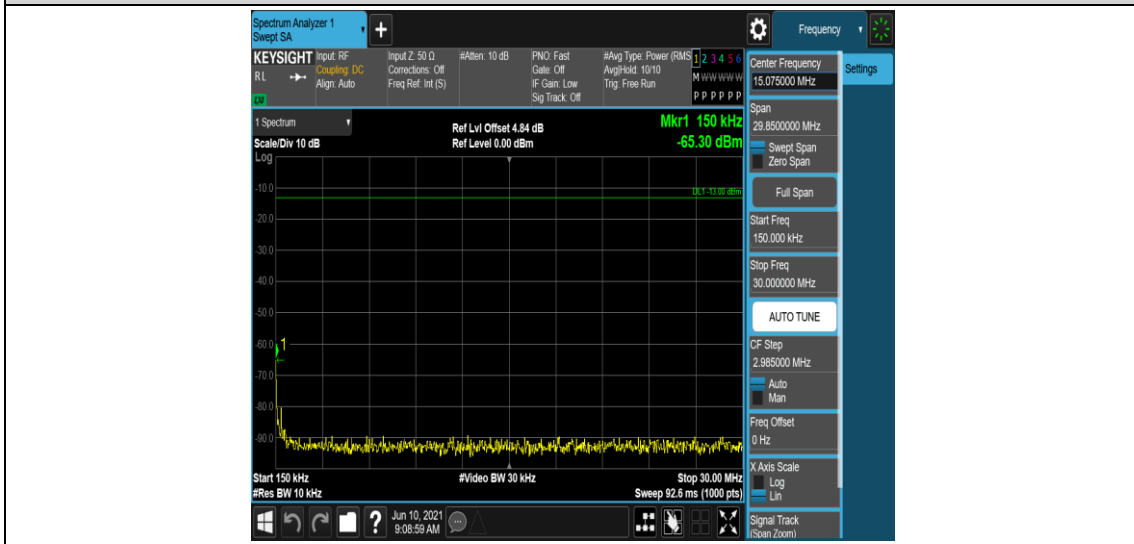

Band5-1.4MHz-QPSK-20525-1RB#0-Range3:30~1000MHz

Band5-1.4MHz-QPSK-20525-1RB#0-Range4:1000~10000MHz

Band5-1.4MHz-QPSK-20643-1RB#0-Range1:0.009~0.15MHz

Band5-1.4MHz-QPSK-20643-1RB#0-Range2:0.15~30MHz

Band5-1.4MHz-QPSK-20643-1RB#0-Range3:30~1000MHz

Band5-1.4MHz-QPSK-20643-1RB#0-Range4:1000~10000MHz

Band5-1.4MHz-16QAM-20407-1RB#0-Range1:0.009~0.15MHz

Band5-1.4MHz-16QAM-20407-1RB#0-Range2:0.15~30MHz

Band5-1.4MHz-16QAM-20407-1RB#0-Range3:30~1000MHz

Band5-1.4MHz-16QAM-20407-1RB#0-Range4:1000~10000MHz

Band5-1.4MHz-16QAM-20525-1RB#0-Range1:0.009~0.15MHz

Band5-1.4MHz-16QAM-20525-1RB#0-Range2:0.15~30MHz

Band5-1.4MHz-16QAM-20525-1RB#0-Range3:30~1000MHz

Band5-1.4MHz-16QAM-20525-1RB#0-Range4:1000~10000MHz

Band5-1.4MHz-16QAM-20643-1RB#0-Range1:0.009~0.15MHz