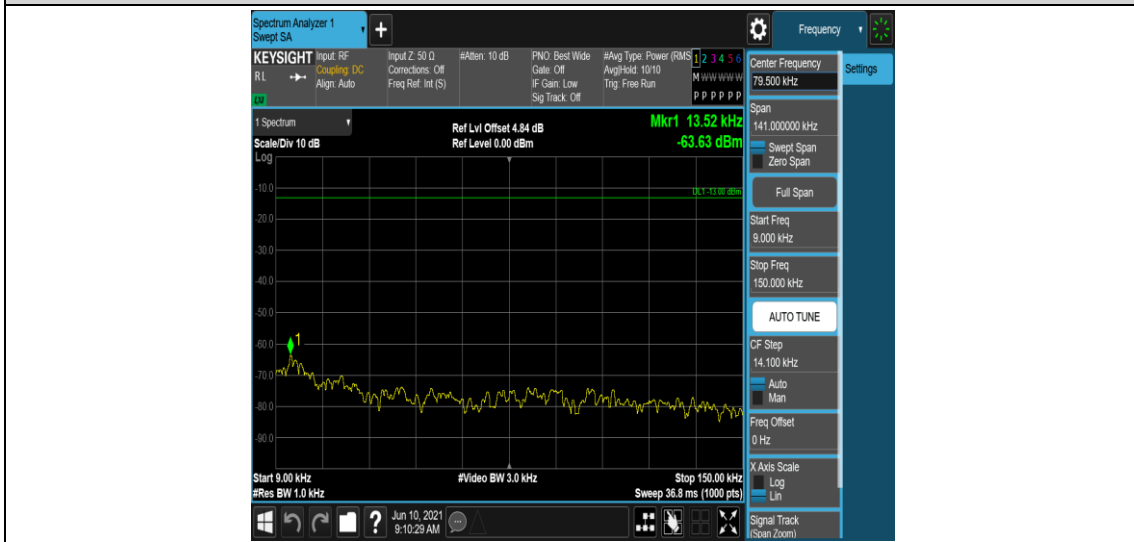

Band5-1.4MHz-16QAM-20525-1RB#0-Range1:0.009~0.15MHz

Band5-1.4MHz-16QAM-20525-1RB#0-Range2:0.15~30MHz

Band5-1.4MHz-16QAM-20525-1RB#0-Range3:30~1000MHz

Band5-1.4MHz-16QAM-20525-1RB#0-Range4:1000~10000MHz

Band5-1.4MHz-16QAM-20643-1RB#0-Range1:0.009~0.15MHz

Band5-1.4MHz-16QAM-20643-1RB#0-Range2:0.15~30MHz

Band5-1.4MHz-16QAM-20643-1RB#0-Range3:30~1000MHz

Band5-1.4MHz-16QAM-20643-1RB#0-Range4:1000~10000MHz

Band5-3MHz-QPSK-20415-1RB#0-Range1:0.009~0.15MHz

Band5-3MHz-QPSK-20415-1RB#0-Range2:0.15~30MHz