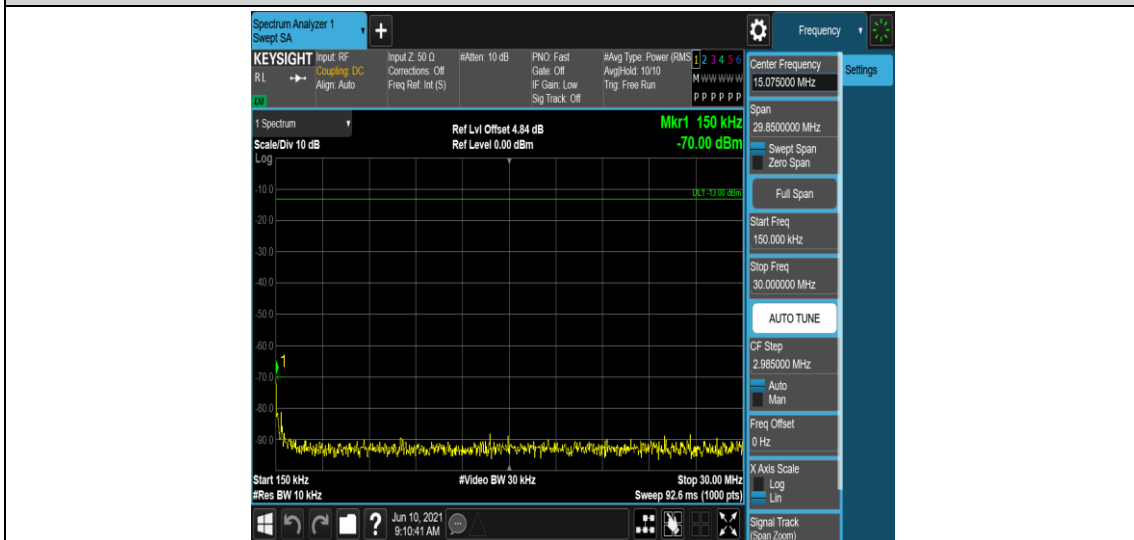

Band5-1.4MHz-16QAM-20525-1RB#0-Range1:0.009~0.15MHz

Band5-1.4MHz-16QAM-20525-1RB#0-Range2:0.15~30MHz

Band5-1.4MHz-16QAM-20525-1RB#0-Range3:30~1000MHz

Band5-1.4MHz-16QAM-20525-1RB#0-Range4:1000~10000MHz

Band5-1.4MHz-16QAM-20643-1RB#0-Range1:0.009~0.15MHz

Band5-1.4MHz-16QAM-20643-1RB#0-Range2:0.15~30MHz

Band5-1.4MHz-16QAM-20643-1RB#0-Range3:30~1000MHz

Band5-1.4MHz-16QAM-20643-1RB#0-Range4:1000~10000MHz

Band5-3MHz-QPSK-20415-1RB#0-Range1:0.009~0.15MHz

Band5-3MHz-QPSK-20415-1RB#0-Range2:0.15~30MHz