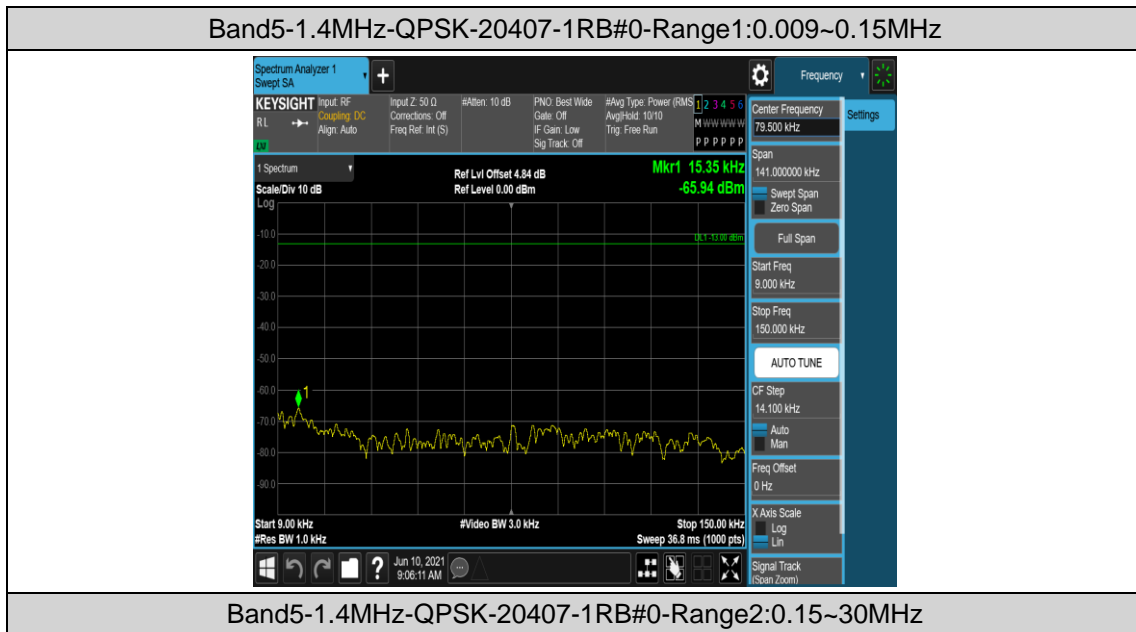

Band5	10MHz	QPSK	20525	1RB#0	Range2:0.15~30MHz	PASS
Band5	10MHz	QPSK	20525	1RB#0	Range3:30~1000MHz	PASS
Band5	10MHz	QPSK	20525	1RB#0	Range4:1000~10000MHz	PASS
Band5	10MHz	QPSK	20600	1RB#0	Range1:0.009~0.15MHz	PASS
Band5	10MHz	QPSK	20600	1RB#0	Range2:0.15~30MHz	PASS
Band5	10MHz	QPSK	20600	1RB#0	Range3:30~1000MHz	PASS
Band5	10MHz	QPSK	20600	1RB#0	Range4:1000~10000MHz	PASS
Band5	10MHz	16QAM	20450	1RB#0	Range1:0.009~0.15MHz	PASS
Band5	10MHz	16QAM	20450	1RB#0	Range2:0.15~30MHz	PASS
Band5	10MHz	16QAM	20450	1RB#0	Range3:30~1000MHz	PASS
Band5	10MHz	16QAM	20450	1RB#0	Range4:1000~10000MHz	PASS
Band5	10MHz	16QAM	20525	1RB#0	Range1:0.009~0.15MHz	PASS
Band5	10MHz	16QAM	20525	1RB#0	Range2:0.15~30MHz	PASS
Band5	10MHz	16QAM	20525	1RB#0	Range3:30~1000MHz	PASS
Band5	10MHz	16QAM	20525	1RB#0	Range4:1000~10000MHz	PASS
Band5	10MHz	16QAM	20600	1RB#0	Range1:0.009~0.15MHz	PASS
Band5	10MHz	16QAM	20600	1RB#0	Range2:0.15~30MHz	PASS
Band5	10MHz	16QAM	20600	1RB#0	Range3:30~1000MHz	PASS
Band5	10MHz	16QAM	20600	1RB#0	Range4:1000~10000MHz	PASS

Test Graphs