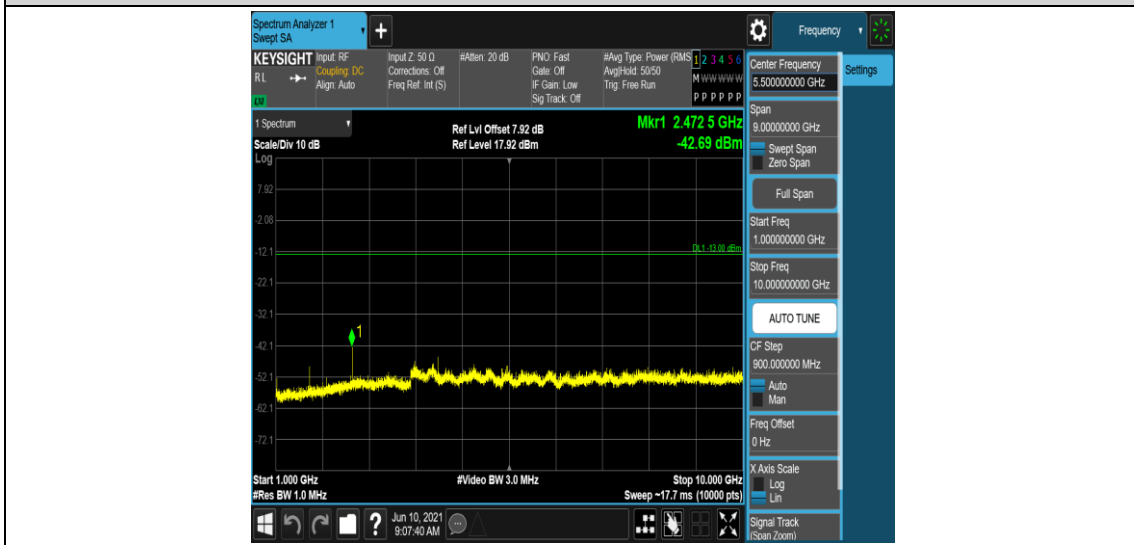

Band5-1.4MHz-QPSK-20643-1RB#0-Range4:1000~10000MHz

Band5-1.4MHz-16QAM-20407-1RB#0-Range1:0.009~0.15MHz

Band5-1.4MHz-16QAM-20407-1RB#0-Range2:0.15~30MHz

Band5-1.4MHz-16QAM-20407-1RB#0-Range3:30~1000MHz

Band5-1.4MHz-16QAM-20407-1RB#0-Range4:1000~10000MHz

Band5-1.4MHz-16QAM-20525-1RB#0-Range1:0.009~0.15MHz

Band5-1.4MHz-16QAM-20525-1RB#0-Range2:0.15~30MHz

Band5-1.4MHz-16QAM-20525-1RB#0-Range3:30~1000MHz

Band5-1.4MHz-16QAM-20525-1RB#0-Range4:1000~10000MHz

Band5-1.4MHz-16QAM-20643-1RB#0-Range1:0.009~0.15MHz