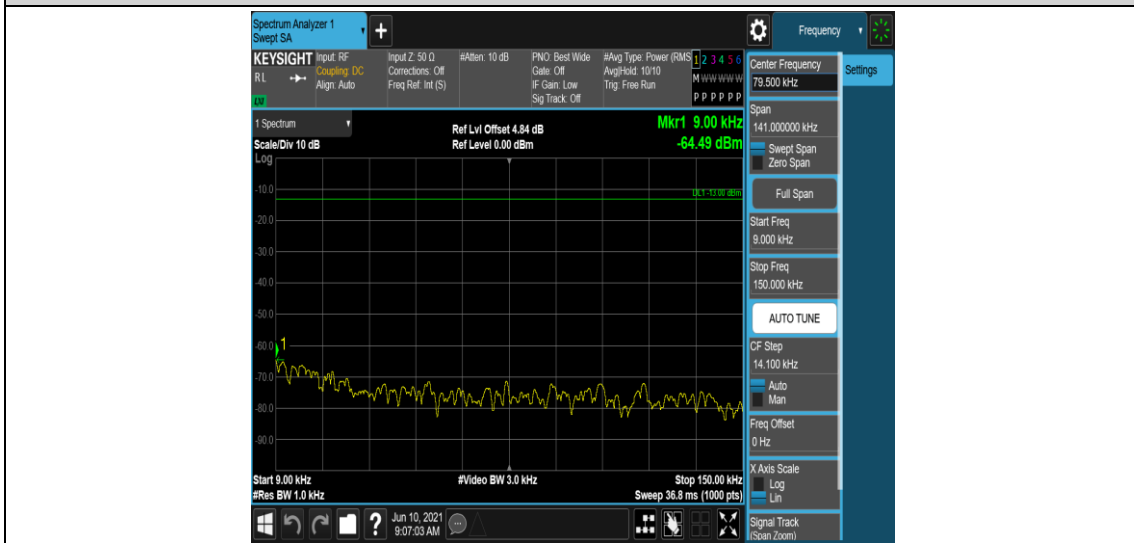

Band5-1.4MHz-QPSK-20525-1RB#0-Range3:30~1000MHz

Band5-1.4MHz-QPSK-20525-1RB#0-Range4:1000~10000MHz

Band5-1.4MHz-QPSK-20643-1RB#0-Range1:0.009~0.15MHz

Band5-1.4MHz-QPSK-20643-1RB#0-Range2:0.15~30MHz

Band5-1.4MHz-QPSK-20643-1RB#0-Range3:30~1000MHz

Band5-1.4MHz-QPSK-20643-1RB#0-Range4:1000~10000MHz

Band5-1.4MHz-16QAM-20407-1RB#0-Range1:0.009~0.15MHz

Band5-1.4MHz-16QAM-20407-1RB#0-Range2:0.15~30MHz

Band5-1.4MHz-16QAM-20407-1RB#0-Range3:30~1000MHz

Band5-1.4MHz-16QAM-20407-1RB#0-Range4:1000~10000MHz