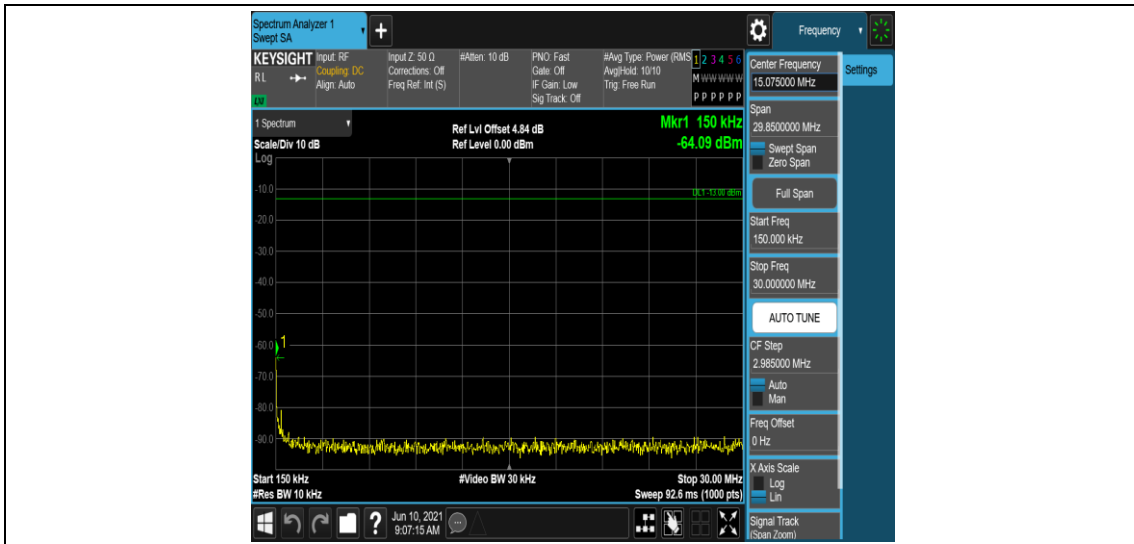

Test Graphs

Band5-1.4MHz-QPSK-20407-1RB#0-Range3:30~1000MHz

Band5-1.4MHz-QPSK-20407-1RB#0-Range4:1000~10000MHz

Band5-1.4MHz-QPSK-20525-1RB#0-Range1:0.009~0.15MHz

Band5-1.4MHz-QPSK-20525-1RB#0-Range2:0.15~30MHz

Band5-1.4MHz-QPSK-20525-1RB#0-Range3:30~1000MHz

Band5-1.4MHz-QPSK-20525-1RB#0-Range4:1000~10000MHz

Band5-1.4MHz-QPSK-20643-1RB#0-Range1:0.009~0.15MHz

Band5-1.4MHz-QPSK-20643-1RB#0-Range2:0.15~30MHz

Band5-1.4MHz-QPSK-20643-1RB#0-Range3:30~1000MHz

Band5-1.4MHz-QPSK-20643-1RB#0-Range4:1000~10000MHz

Band5-1.4MHz-16QAM-20407-1RB#0-Range1:0.009~0.15MHz

Band5-1.4MHz-16QAM-20407-1RB#0-Range2:0.15~30MHz

Band5-1.4MHz-16QAM-20407-1RB#0-Range3:30~1000MHz

Band5-1.4MHz-16QAM-20407-1RB#0-Range4:1000~10000MHz