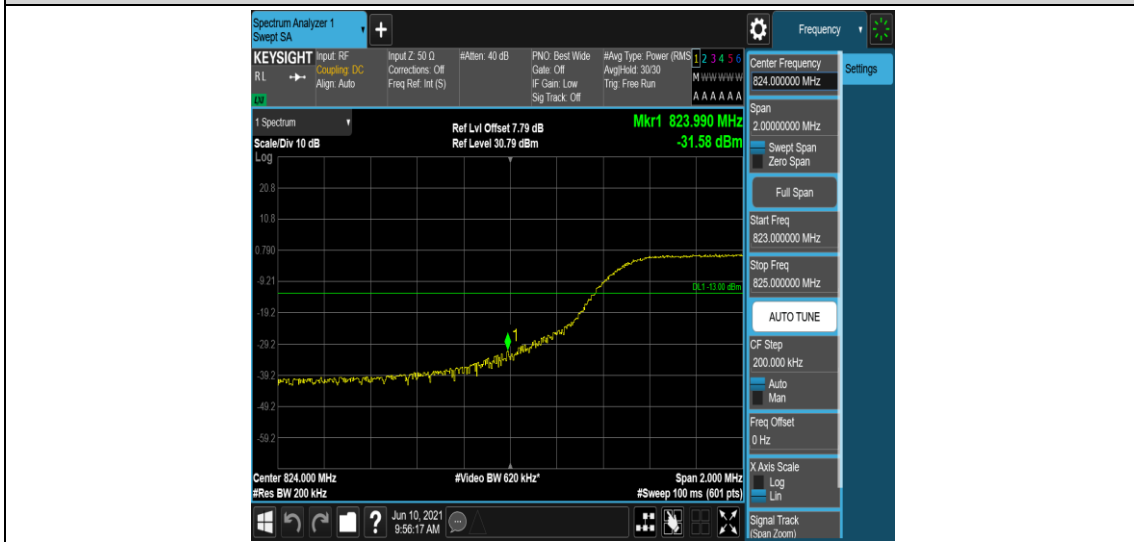

Band5-10MHz-16QAM-20450-50RB#0

Band5-10MHz-16QAM-20600-1RB#0

Band5-10MHz-16QAM-20600-1RB#49

Band5-10MHz-16QAM-20600-50RB#0

Appendix E: Conducted Spurious Emission

Test Result

Band	Bandwidth	Modulation	Channel	RB Configuration	Frequency Range	Verdict
Band5	1.4MHz	QPSK	20407	1RB#0	Range1:0.009~0.15MHz	PASS
Band5	1.4MHz	QPSK	20407	1RB#0	Range2:0.15~30MHz	PASS
Band5	1.4MHz	QPSK	20407	1RB#0	Range3:30~1000MHz	PASS
Band5	1.4MHz	QPSK	20407	1RB#0	Range4:1000~10000MHz	PASS
Band5	1.4MHz	QPSK	20525	1RB#0	Range1:0.009~0.15MHz	PASS
Band5	1.4MHz	QPSK	20525	1RB#0	Range2:0.15~30MHz	PASS
Band5	1.4MHz	QPSK	20525	1RB#0	Range3:30~1000MHz	PASS
Band5	1.4MHz	QPSK	20525	1RB#0	Range4:1000~10000MHz	PASS
Band5	1.4MHz	QPSK	20643	1RB#0	Range1:0.009~0.15MHz	PASS
Band5	1.4MHz	QPSK	20643	1RB#0	Range2:0.15~30MHz	PASS
Band5	1.4MHz	QPSK	20643	1RB#0	Range3:30~1000MHz	PASS
Band5	1.4MHz	QPSK	20643	1RB#0	Range4:1000~10000MHz	PASS
Band5	1.4MHz	16QAM	20407	1RB#0	Range1:0.009~0.15MHz	PASS
Band5	1.4MHz	16QAM	20407	1RB#0	Range2:0.15~30MHz	PASS
Band5	1.4MHz	16QAM	20407	1RB#0	Range3:30~1000MHz	PASS
Band5	1.4MHz	16QAM	20407	1RB#0	Range4:1000~10000MHz	PASS
Band5	1.4MHz	16QAM	20525	1RB#0	Range1:0.009~0.15MHz	PASS
Band5	1.4MHz	16QAM	20525	1RB#0	Range2:0.15~30MHz	PASS
Band5	1.4MHz	16QAM	20525	1RB#0	Range3:30~1000MHz	PASS
Band5	1.4MHz	16QAM	20525	1RB#0	Range4:1000~10000MHz	PASS
Band5	1.4MHz	16QAM	20643	1RB#0	Range1:0.009~0.15MHz	PASS
Band5	1.4MHz	16QAM	20643	1RB#0	Range2:0.15~30MHz	PASS
Band5	1.4MHz	16QAM	20643	1RB#0	Range3:30~1000MHz	PASS
Band5	1.4MHz	16QAM	20643	1RB#0	Range4:1000~10000MHz	PASS
Band5	3MHz	QPSK	20415	1RB#0	Range1:0.009~0.15MHz	PASS
Band5	3MHz	QPSK	20415	1RB#0	Range2:0.15~30MHz	PASS
Band5	3MHz	QPSK	20415	1RB#0	Range3:30~1000MHz	PASS
Band5	3MHz	QPSK	20415	1RB#0	Range4:1000~10000MHz	PASS
Band5	3MHz	QPSK	20525	1RB#0	Range1:0.009~0.15MHz	PASS
Band5	3MHz	QPSK	20525	1RB#0	Range2:0.15~30MHz	PASS
Band5	3MHz	QPSK	20525	1RB#0	Range3:30~1000MHz	PASS
Band5	3MHz	QPSK	20525	1RB#0	Range4:1000~10000MHz	PASS
Band5	3MHz	QPSK	20635	1RB#0	Range1:0.009~0.15MHz	PASS
Band5	3MHz	QPSK	20635	1RB#0	Range2:0.15~30MHz	PASS
Band5	3MHz	QPSK	20635	1RB#0	Range3:30~1000MHz	PASS