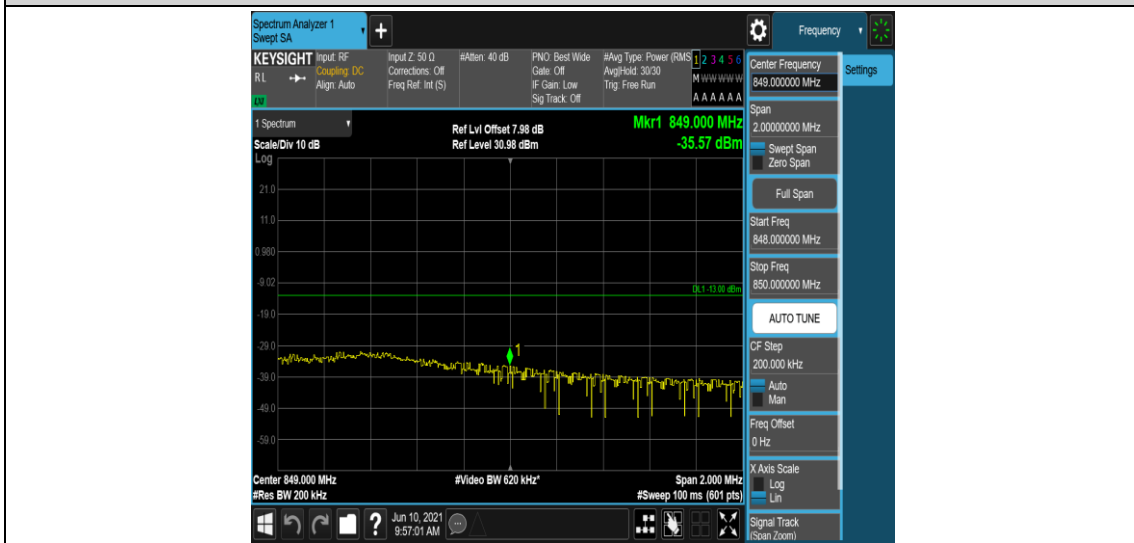

Band5-10MHz-16QAM-20450-50RB#0

Band5-10MHz-16QAM-20600-1RB#0

Band5-10MHz-16QAM-20600-1RB#49

Band5-10MHz-16QAM-20600-50RB#0

Appendix E: Conducted Spurious Emission

Test Result

Band	Bandwidth	Modulation	Channel	RB Configuration	Frequency Range	Verdict
Band5	1.4MHz	QPSK	20407	1RB#0	Range1:0.009~0.15MHz	PASS
Band5	1.4MHz	QPSK	20407	1RB#0	Range2:0.15~30MHz	PASS
Band5	1.4MHz	QPSK	20407	1RB#0	Range3:30~1000MHz	PASS
Band5	1.4MHz	QPSK	20407	1RB#0	Range4:1000~10000MHz	PASS
Band5	1.4MHz	QPSK	20525	1RB#0	Range1:0.009~0.15MHz	PASS
Band5	1.4MHz	QPSK	20525	1RB#0	Range2:0.15~30MHz	PASS
Band5	1.4MHz	QPSK	20525	1RB#0	Range3:30~1000MHz	PASS
Band5	1.4MHz	QPSK	20525	1RB#0	Range4:1000~10000MHz	PASS
Band5	1.4MHz	QPSK	20643	1RB#0	Range1:0.009~0.15MHz	PASS
Band5	1.4MHz	QPSK	20643	1RB#0	Range2:0.15~30MHz	PASS
Band5	1.4MHz	QPSK	20643	1RB#0	Range3:30~1000MHz	PASS
Band5	1.4MHz	QPSK	20643	1RB#0	Range4:1000~10000MHz	PASS
Band5	1.4MHz	16QAM	20407	1RB#0	Range1:0.009~0.15MHz	PASS
Band5	1.4MHz	16QAM	20407	1RB#0	Range2:0.15~30MHz	PASS
Band5	1.4MHz	16QAM	20407	1RB#0	Range3:30~1000MHz	PASS
Band5	1.4MHz	16QAM	20407	1RB#0	Range4:1000~10000MHz	PASS
Band5	1.4MHz	16QAM	20525	1RB#0	Range1:0.009~0.15MHz	PASS
Band5	1.4MHz	16QAM	20525	1RB#0	Range2:0.15~30MHz	PASS
Band5	1.4MHz	16QAM	20525	1RB#0	Range3:30~1000MHz	PASS
Band5	1.4MHz	16QAM	20525	1RB#0	Range4:1000~10000MHz	PASS
Band5	1.4MHz	16QAM	20643	1RB#0	Range1:0.009~0.15MHz	PASS
Band5	1.4MHz	16QAM	20643	1RB#0	Range2:0.15~30MHz	PASS
Band5	1.4MHz	16QAM	20643	1RB#0	Range3:30~1000MHz	PASS
Band5	1.4MHz	16QAM	20643	1RB#0	Range4:1000~10000MHz	PASS
Band5	3MHz	QPSK	20415	1RB#0	Range1:0.009~0.15MHz	PASS
Band5	3MHz	QPSK	20415	1RB#0	Range2:0.15~30MHz	PASS
Band5	3MHz	QPSK	20415	1RB#0	Range3:30~1000MHz	PASS
Band5	3MHz	QPSK	20415	1RB#0	Range4:1000~10000MHz	PASS
Band5	3MHz	QPSK	20525	1RB#0	Range1:0.009~0.15MHz	PASS
Band5	3MHz	QPSK	20525	1RB#0	Range2:0.15~30MHz	PASS
Band5	3MHz	QPSK	20525	1RB#0	Range3:30~1000MHz	PASS
Band5	3MHz	QPSK	20525	1RB#0	Range4:1000~10000MHz	PASS
Band5	3MHz	QPSK	20635	1RB#0	Range1:0.009~0.15MHz	PASS
Band5	3MHz	QPSK	20635	1RB#0	Range2:0.15~30MHz	PASS
Band5	3MHz	QPSK	20635	1RB#0	Range3:30~1000MHz	PASS