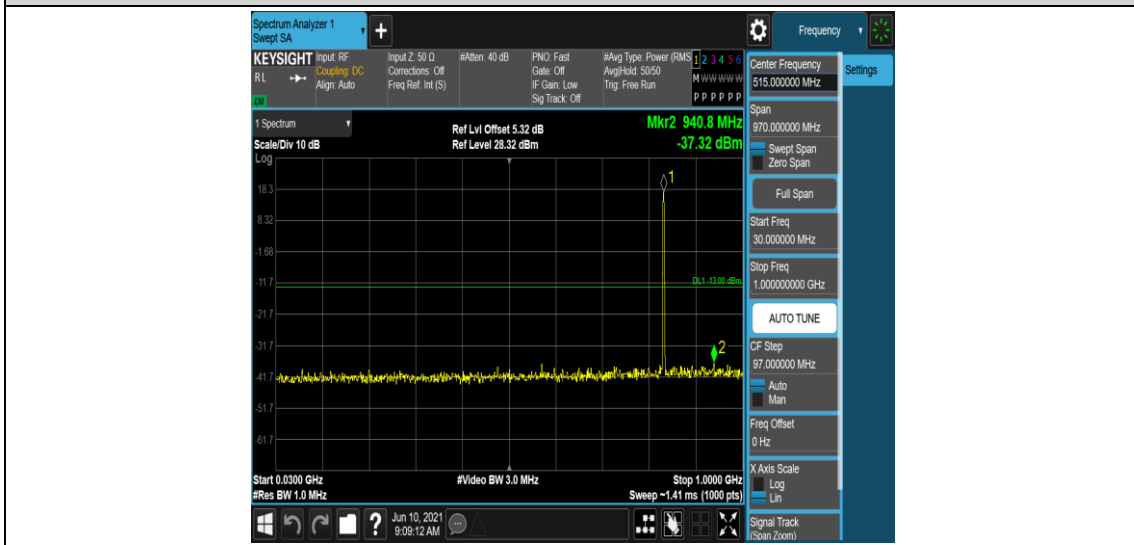

Band5-1.4MHz-QPSK-20643-1RB#0-Range4:1000~10000MHz

Band5-1.4MHz-16QAM-20407-1RB#0-Range1:0.009~0.15MHz

Band5-1.4MHz-16QAM-20407-1RB#0-Range2:0.15~30MHz

Band5-1.4MHz-16QAM-20407-1RB#0-Range3:30~1000MHz

Band5-1.4MHz-16QAM-20407-1RB#0-Range4:1000~10000MHz

Band5-1.4MHz-16QAM-20525-1RB#0-Range1:0.009~0.15MHz

Band5-1.4MHz-16QAM-20525-1RB#0-Range2:0.15~30MHz

Band5-1.4MHz-16QAM-20525-1RB#0-Range3:30~1000MHz

Band5-1.4MHz-16QAM-20525-1RB#0-Range4:1000~10000MHz

Band5-1.4MHz-16QAM-20643-1RB#0-Range1:0.009~0.15MHz