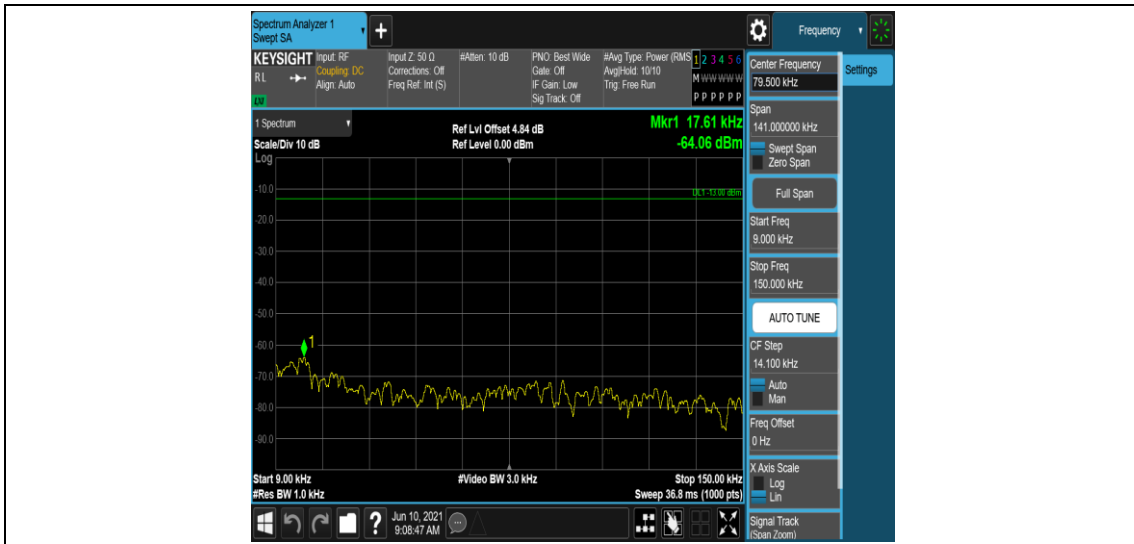

Band5-1.4MHz-QPSK-20525-1RB#0-Range3:30~1000MHz

Band5-1.4MHz-QPSK-20525-1RB#0-Range4:1000~10000MHz

Band5-1.4MHz-QPSK-20643-1RB#0-Range1:0.009~0.15MHz

Band5-1.4MHz-QPSK-20643-1RB#0-Range2:0.15~30MHz

Band5-1.4MHz-QPSK-20643-1RB#0-Range3:30~1000MHz

Band5-1.4MHz-QPSK-20643-1RB#0-Range4:1000~10000MHz

Band5-1.4MHz-16QAM-20407-1RB#0-Range1:0.009~0.15MHz

Band5-1.4MHz-16QAM-20407-1RB#0-Range2:0.15~30MHz

Band5-1.4MHz-16QAM-20407-1RB#0-Range3:30~1000MHz

Band5-1.4MHz-16QAM-20407-1RB#0-Range4:1000~10000MHz

Band5-1.4MHz-16QAM-20525-1RB#0-Range1:0.009~0.15MHz

Band5-1.4MHz-16QAM-20525-1RB#0-Range2:0.15~30MHz

Band5-1.4MHz-16QAM-20525-1RB#0-Range3:30~1000MHz

Band5-1.4MHz-16QAM-20525-1RB#0-Range4:1000~10000MHz

Band5-1.4MHz-16QAM-20643-1RB#0-Range1:0.009~0.15MHz