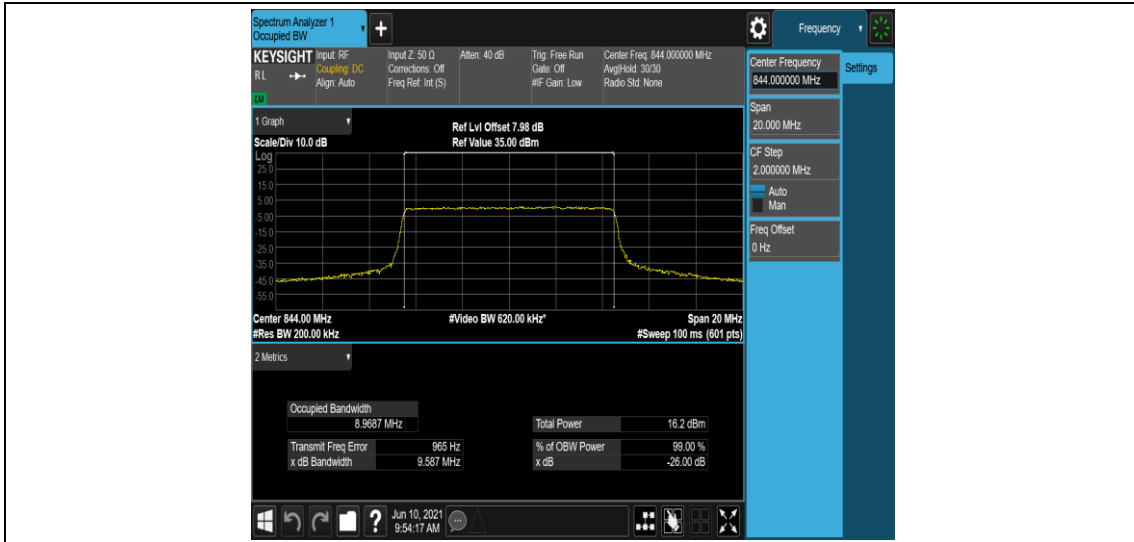

Band5-5MHz-QPSK-20425-25RB#0

Band5-5MHz-QPSK-20525-25RB#0

Band5-5MHz-QPSK-20625-25RB#0

Band5-5MHz-16QAM-20425-25RB#0

Band5-5MHz-16QAM-20525-25RB#0

Band5-5MHz-16QAM-20625-25RB#0

Band5-10MHz-QPSK-20450-50RB#0

Band5-10MHz-QPSK-20525-50RB#0

Band5-10MHz-QPSK-20600-50RB#0

Band5-10MHz-16QAM-20450-50RB#0

Band5-10MHz-16QAM-20525-50RB#0

Band5-10MHz-16QAM-20600-50RB#0

Appendix D: Band Edge

Test Result

Band	Bandwidth	Modulation	Channel	RB Configuration	Result(dBm)	Verdict
Band5	1.4MHz	QPSK	20407	1RB#0	-24.37	PASS
Band5	1.4MHz	QPSK	20407	1RB#5	-34.81	PASS
Band5	1.4MHz	QPSK	20407	6RB#0	-30.42	PASS
Band5	1.4MHz	QPSK	20643	1RB#0	-34.56	PASS
Band5	1.4MHz	QPSK	20643	1RB#5	-25.95	PASS
Band5	1.4MHz	QPSK	20643	6RB#0	-33.54	PASS
Band5	1.4MHz	16QAM	20407	1RB#0	-23.44	PASS
Band5	1.4MHz	16QAM	20407	1RB#5	-33.68	PASS
Band5	1.4MHz	16QAM	20407	6RB#0	-31.74	PASS
Band5	1.4MHz	16QAM	20643	1RB#0	-33.45	PASS
Band5	1.4MHz	16QAM	20643	1RB#5	-20.91	PASS
Band5	1.4MHz	16QAM	20643	6RB#0	-33.35	PASS
Band5	3MHz	QPSK	20415	1RB#0	-15.40	PASS
Band5	3MHz	QPSK	20415	1RB#14	-28.78	PASS
Band5	3MHz	QPSK	20415	15RB#0	-25.45	PASS
Band5	3MHz	QPSK	20635	1RB#0	-30.62	PASS
Band5	3MHz	QPSK	20635	1RB#14	-15.51	PASS
Band5	3MHz	QPSK	20635	15RB#0	-24.79	PASS
Band5	3MHz	16QAM	20415	1RB#0	-16.57	PASS
Band5	3MHz	16QAM	20415	1RB#14	-29.09	PASS
Band5	3MHz	16QAM	20415	15RB#0	-28.06	PASS
Band5	3MHz	16QAM	20635	1RB#0	-29.92	PASS
Band5	3MHz	16QAM	20635	1RB#14	-15.70	PASS
Band5	3MHz	16QAM	20635	15RB#0	-27.40	PASS
Band5	5MHz	QPSK	20425	1RB#0	-17.02	PASS
Band5	5MHz	QPSK	20425	1RB#24	-32.19	PASS
Band5	5MHz	QPSK	20425	25RB#0	-25.58	PASS
Band5	5MHz	QPSK	20625	1RB#0	-33.09	PASS
Band5	5MHz	QPSK	20625	1RB#24	-16.18	PASS
Band5	5MHz	QPSK	20625	25RB#0	-27.24	PASS
Band5	5MHz	16QAM	20425	1RB#0	-20.19	PASS
Band5	5MHz	16QAM	20425	1RB#24	-33.96	PASS
Band5	5MHz	16QAM	20425	25RB#0	-28.49	PASS
Band5	5MHz	16QAM	20625	1RB#0	-33.31	PASS
Band5	5MHz	16QAM	20625	1RB#24	-18.32	PASS