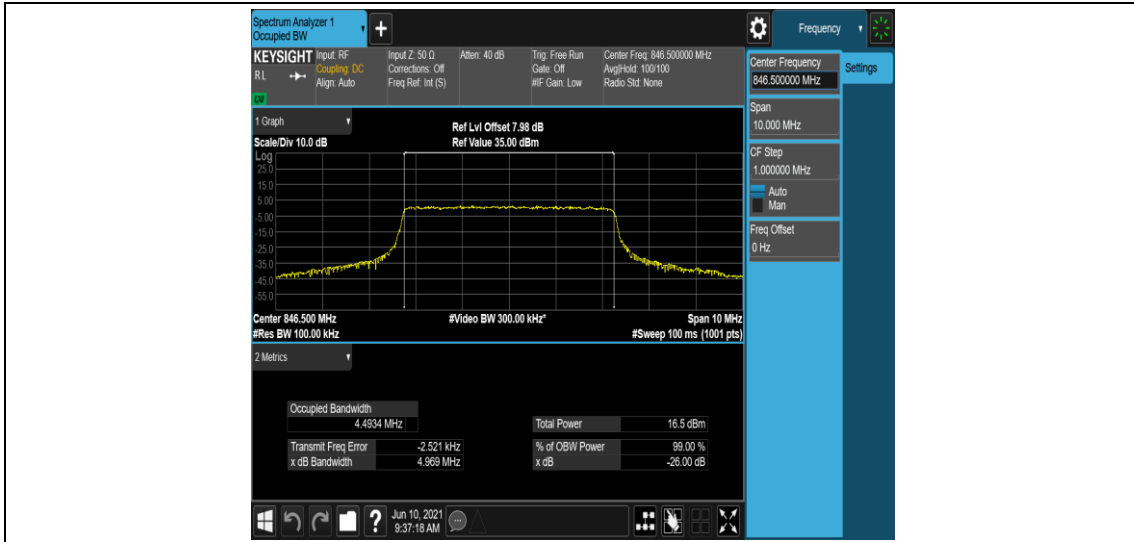

Band5-5MHz-QPSK-20425-25RB#0

Band5-5MHz-QPSK-20525-25RB#0

Band5-5MHz-QPSK-20625-25RB#0

Band5-5MHz-16QAM-20425-25RB#0

Band5-5MHz-16QAM-20525-25RB#0

Band5-5MHz-16QAM-20625-25RB#0

Band5-10MHz-QPSK-20450-50RB#0

Band5-10MHz-QPSK-20525-50RB#0

Band5-10MHz-QPSK-20600-50RB#0

Band5-10MHz-16QAM-20450-50RB#0

Band5-10MHz-16QAM-20525-50RB#0

Band5-10MHz-16QAM-20600-50RB#0

Appendix D: Band Edge

Test Result

Band	Bandwidth	Modulation	Channel	RB Configuration	Result(dBm)	Verdict
Band5	1.4MHz	QPSK	20407	1RB#0	-24.37	PASS
Band5	1.4MHz	QPSK	20407	1RB#5	-34.81	PASS
Band5	1.4MHz	QPSK	20407	6RB#0	-30.42	PASS
Band5	1.4MHz	QPSK	20643	1RB#0	-34.56	PASS
Band5	1.4MHz	QPSK	20643	1RB#5	-25.95	PASS
Band5	1.4MHz	QPSK	20643	6RB#0	-33.54	PASS
Band5	1.4MHz	16QAM	20407	1RB#0	-23.44	PASS
Band5	1.4MHz	16QAM	20407	1RB#5	-33.68	PASS
Band5	1.4MHz	16QAM	20407	6RB#0	-31.74	PASS
Band5	1.4MHz	16QAM	20643	1RB#0	-33.45	PASS
Band5	1.4MHz	16QAM	20643	1RB#5	-20.91	PASS
Band5	1.4MHz	16QAM	20643	6RB#0	-33.35	PASS
Band5	3MHz	QPSK	20415	1RB#0	-15.40	PASS
Band5	3MHz	QPSK	20415	1RB#14	-28.78	PASS
Band5	3MHz	QPSK	20415	15RB#0	-25.45	PASS
Band5	3MHz	QPSK	20635	1RB#0	-30.62	PASS
Band5	3MHz	QPSK	20635	1RB#14	-15.51	PASS
Band5	3MHz	QPSK	20635	15RB#0	-24.79	PASS
Band5	3MHz	16QAM	20415	1RB#0	-16.57	PASS
Band5	3MHz	16QAM	20415	1RB#14	-29.09	PASS
Band5	3MHz	16QAM	20415	15RB#0	-28.06	PASS
Band5	3MHz	16QAM	20635	1RB#0	-29.92	PASS
Band5	3MHz	16QAM	20635	1RB#14	-15.70	PASS
Band5	3MHz	16QAM	20635	15RB#0	-27.40	PASS
Band5	5MHz	QPSK	20425	1RB#0	-17.02	PASS
Band5	5MHz	QPSK	20425	1RB#24	-32.19	PASS
Band5	5MHz	QPSK	20425	25RB#0	-25.58	PASS
Band5	5MHz	QPSK	20625	1RB#0	-33.09	PASS
Band5	5MHz	QPSK	20625	1RB#24	-16.18	PASS
Band5	5MHz	QPSK	20625	25RB#0	-27.24	PASS
Band5	5MHz	16QAM	20425	1RB#0	-20.19	PASS
Band5	5MHz	16QAM	20425	1RB#24	-33.96	PASS
Band5	5MHz	16QAM	20425	25RB#0	-28.49	PASS
Band5	5MHz	16QAM	20625	1RB#0	-33.31	PASS
Band5	5MHz	16QAM	20625	1RB#24	-18.32	PASS