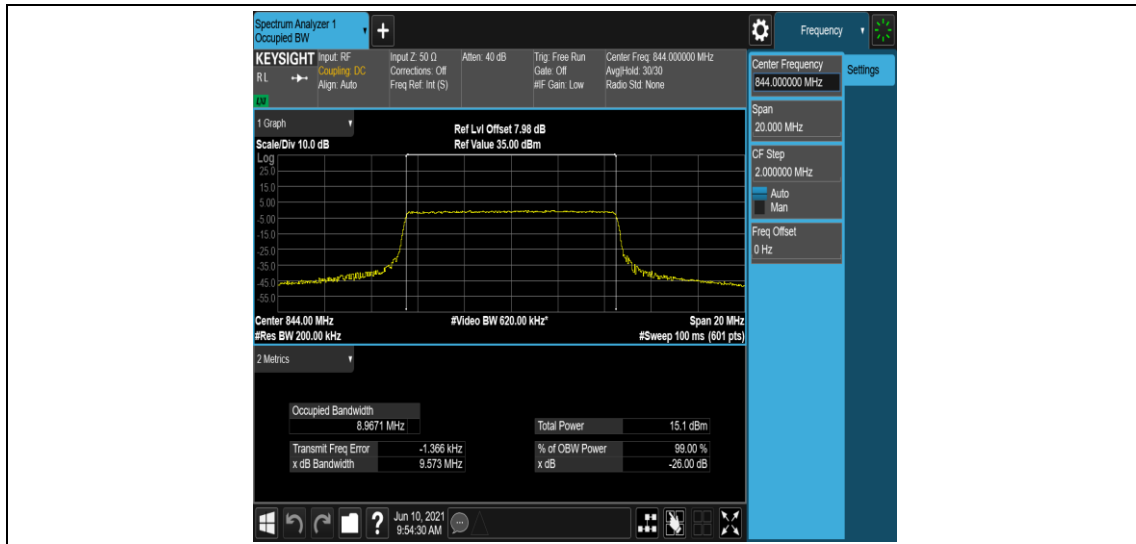

Band5-10MHz-QPSK-20525-50RB#0

Band5-10MHz-QPSK-20600-50RB#0

Band5-10MHz-16QAM-20450-50RB#0

Band5-10MHz-16QAM-20525-50RB#0

Band5-10MHz-16QAM-20600-50RB#0

Appendix D: Band Edge

Test Result

Band	Bandwidth	Modulation	Channel	RB Configuration	Result(dBm)	Verdict
Band5	1.4MHz	QPSK	20407	1RB#0	-24.37	PASS
Band5	1.4MHz	QPSK	20407	1RB#5	-34.81	PASS
Band5	1.4MHz	QPSK	20407	6RB#0	-30.42	PASS
Band5	1.4MHz	QPSK	20643	1RB#0	-34.56	PASS
Band5	1.4MHz	QPSK	20643	1RB#5	-25.95	PASS
Band5	1.4MHz	QPSK	20643	6RB#0	-33.54	PASS
Band5	1.4MHz	16QAM	20407	1RB#0	-23.44	PASS
Band5	1.4MHz	16QAM	20407	1RB#5	-33.68	PASS
Band5	1.4MHz	16QAM	20407	6RB#0	-31.74	PASS
Band5	1.4MHz	16QAM	20643	1RB#0	-33.45	PASS
Band5	1.4MHz	16QAM	20643	1RB#5	-20.91	PASS
Band5	1.4MHz	16QAM	20643	6RB#0	-33.35	PASS
Band5	3MHz	QPSK	20415	1RB#0	-15.40	PASS
Band5	3MHz	QPSK	20415	1RB#14	-28.78	PASS
Band5	3MHz	QPSK	20415	15RB#0	-25.45	PASS
Band5	3MHz	QPSK	20635	1RB#0	-30.62	PASS
Band5	3MHz	QPSK	20635	1RB#14	-15.51	PASS
Band5	3MHz	QPSK	20635	15RB#0	-24.79	PASS
Band5	3MHz	16QAM	20415	1RB#0	-16.57	PASS
Band5	3MHz	16QAM	20415	1RB#14	-29.09	PASS
Band5	3MHz	16QAM	20415	15RB#0	-28.06	PASS
Band5	3MHz	16QAM	20635	1RB#0	-29.92	PASS
Band5	3MHz	16QAM	20635	1RB#14	-15.70	PASS
Band5	3MHz	16QAM	20635	15RB#0	-27.40	PASS
Band5	5MHz	QPSK	20425	1RB#0	-17.02	PASS
Band5	5MHz	QPSK	20425	1RB#24	-32.19	PASS
Band5	5MHz	QPSK	20425	25RB#0	-25.58	PASS
Band5	5MHz	QPSK	20625	1RB#0	-33.09	PASS
Band5	5MHz	QPSK	20625	1RB#24	-16.18	PASS
Band5	5MHz	QPSK	20625	25RB#0	-27.24	PASS
Band5	5MHz	16QAM	20425	1RB#0	-20.19	PASS
Band5	5MHz	16QAM	20425	1RB#24	-33.96	PASS
Band5	5MHz	16QAM	20425	25RB#0	-28.49	PASS
Band5	5MHz	16QAM	20625	1RB#0	-33.31	PASS
Band5	5MHz	16QAM	20625	1RB#24	-18.32	PASS