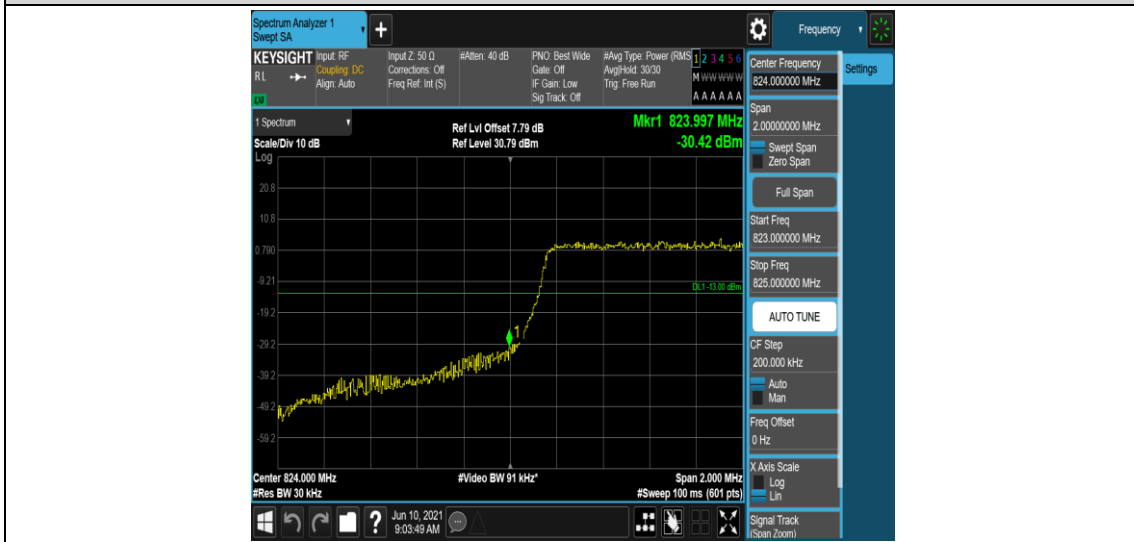

Band5-1.4MHz-QPSK-20407-6RB#0