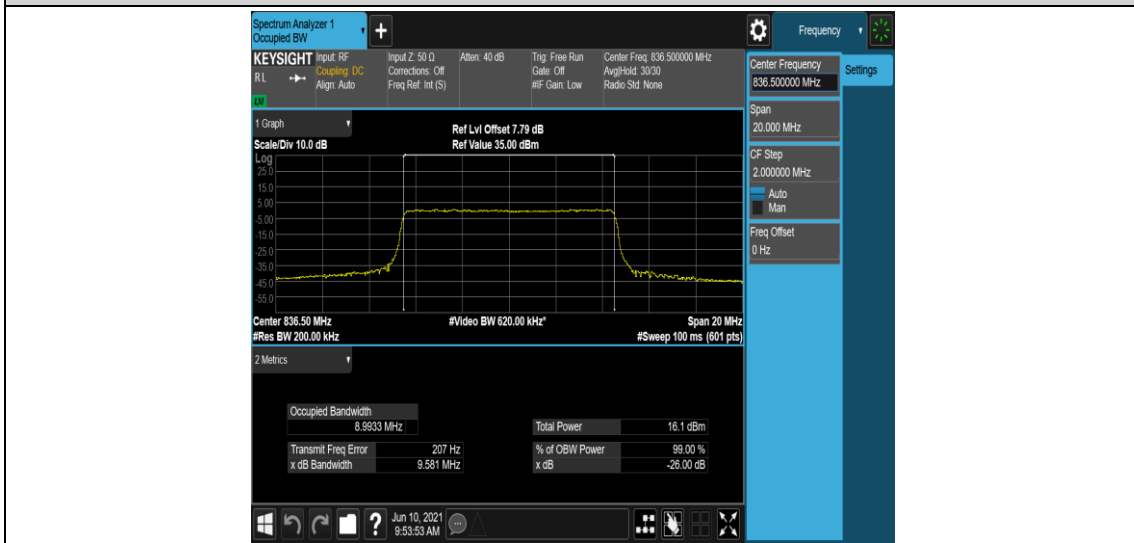

Band5-5MHz-QPSK-20425-25RB#0

Band5-5MHz-QPSK-20525-25RB#0

Band5-5MHz-QPSK-20625-25RB#0

Band5-5MHz-16QAM-20425-25RB#0

Band5-5MHz-16QAM-20525-25RB#0

Band5-5MHz-16QAM-20625-25RB#0

Band5-10MHz-QPSK-20450-50RB#0

Band5-10MHz-QPSK-20525-50RB#0

Band5-10MHz-QPSK-20600-50RB#0

Band5-10MHz-16QAM-20450-50RB#0

Band5-10MHz-16QAM-20525-50RB#0

Band5-10MHz-16QAM-20600-50RB#0

Appendix D: Band Edge

Test Result

Band	Bandwidth	Modulation	Channel	RB Configuration	Result(dBm)	Verdict
Band5	1.4MHz	QPSK	20407	1RB#0	-24.37	PASS
Band5	1.4MHz	QPSK	20407	1RB#5	-34.81	PASS
Band5	1.4MHz	QPSK	20407	6RB#0	-30.42	PASS
Band5	1.4MHz	QPSK	20643	1RB#0	-34.56	PASS
Band5	1.4MHz	QPSK	20643	1RB#5	-25.95	PASS
Band5	1.4MHz	QPSK	20643	6RB#0	-33.54	PASS
Band5	1.4MHz	16QAM	20407	1RB#0	-23.44	PASS
Band5	1.4MHz	16QAM	20407	1RB#5	-33.68	PASS
Band5	1.4MHz	16QAM	20407	6RB#0	-31.74	PASS
Band5	1.4MHz	16QAM	20643	1RB#0	-33.45	PASS
Band5	1.4MHz	16QAM	20643	1RB#5	-20.91	PASS
Band5	1.4MHz	16QAM	20643	6RB#0	-33.35	PASS
Band5	3MHz	QPSK	20415	1RB#0	-15.40	PASS
Band5	3MHz	QPSK	20415	1RB#14	-28.78	PASS
Band5	3MHz	QPSK	20415	15RB#0	-25.45	PASS
Band5	3MHz	QPSK	20635	1RB#0	-30.62	PASS
Band5	3MHz	QPSK	20635	1RB#14	-15.51	PASS
Band5	3MHz	QPSK	20635	15RB#0	-24.79	PASS
Band5	3MHz	16QAM	20415	1RB#0	-16.57	PASS
Band5	3MHz	16QAM	20415	1RB#14	-29.09	PASS
Band5	3MHz	16QAM	20415	15RB#0	-28.06	PASS
Band5	3MHz	16QAM	20635	1RB#0	-29.92	PASS
Band5	3MHz	16QAM	20635	1RB#14	-15.70	PASS
Band5	3MHz	16QAM	20635	15RB#0	-27.40	PASS
Band5	5MHz	QPSK	20425	1RB#0	-17.02	PASS
Band5	5MHz	QPSK	20425	1RB#24	-32.19	PASS
Band5	5MHz	QPSK	20425	25RB#0	-25.58	PASS
Band5	5MHz	QPSK	20625	1RB#0	-33.09	PASS
Band5	5MHz	QPSK	20625	1RB#24	-16.18	PASS
Band5	5MHz	QPSK	20625	25RB#0	-27.24	PASS
Band5	5MHz	16QAM	20425	1RB#0	-20.19	PASS
Band5	5MHz	16QAM	20425	1RB#24	-33.96	PASS
Band5	5MHz	16QAM	20425	25RB#0	-28.49	PASS
Band5	5MHz	16QAM	20625	1RB#0	-33.31	PASS
Band5	5MHz	16QAM	20625	1RB#24	-18.32	PASS