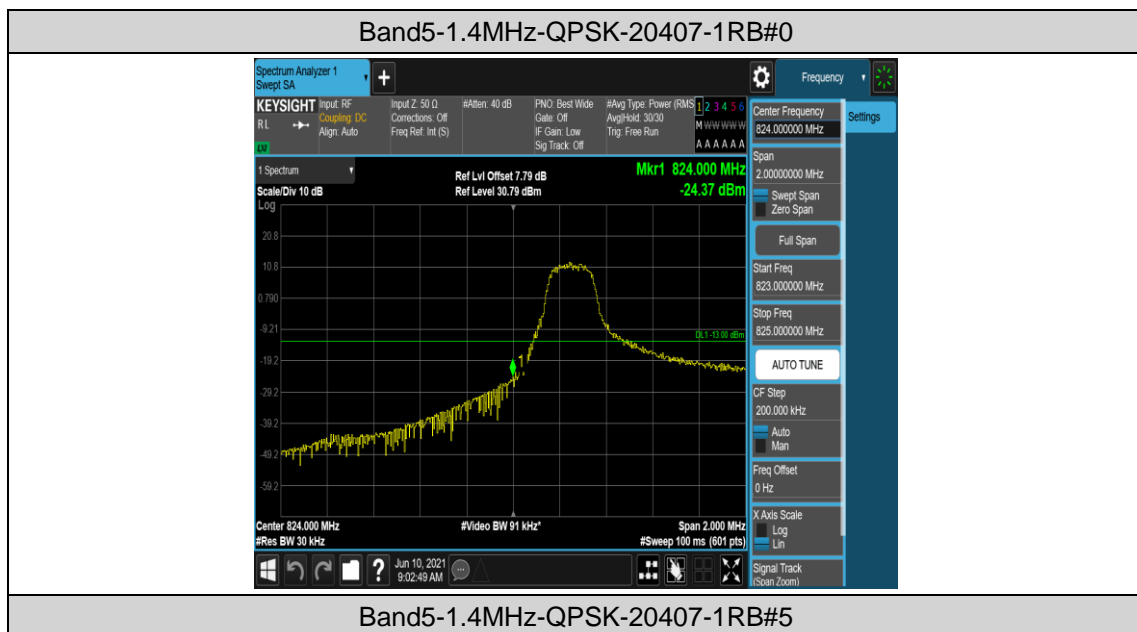

Band5	5MHz	16QAM	20625	25RB#0	-27.03	PASS
Band5	10MHz	QPSK	20450	1RB#0	-20.38	PASS
Band5	10MHz	QPSK	20450	1RB#49	-34.12	PASS
Band5	10MHz	QPSK	20450	50RB#0	-31.76	PASS
Band5	10MHz	QPSK	20600	1RB#0	-35.81	PASS
Band5	10MHz	QPSK	20600	1RB#49	-19.45	PASS
Band5	10MHz	QPSK	20600	50RB#0	-32.85	PASS
Band5	10MHz	16QAM	20450	1RB#0	-18.86	PASS
Band5	10MHz	16QAM	20450	1RB#49	-33.80	PASS
Band5	10MHz	16QAM	20450	50RB#0	-31.58	PASS
Band5	10MHz	16QAM	20600	1RB#0	-35.57	PASS
Band5	10MHz	16QAM	20600	1RB#49	-19.05	PASS
Band5	10MHz	16QAM	20600	50RB#0	-31.86	PASS

Test Graphs