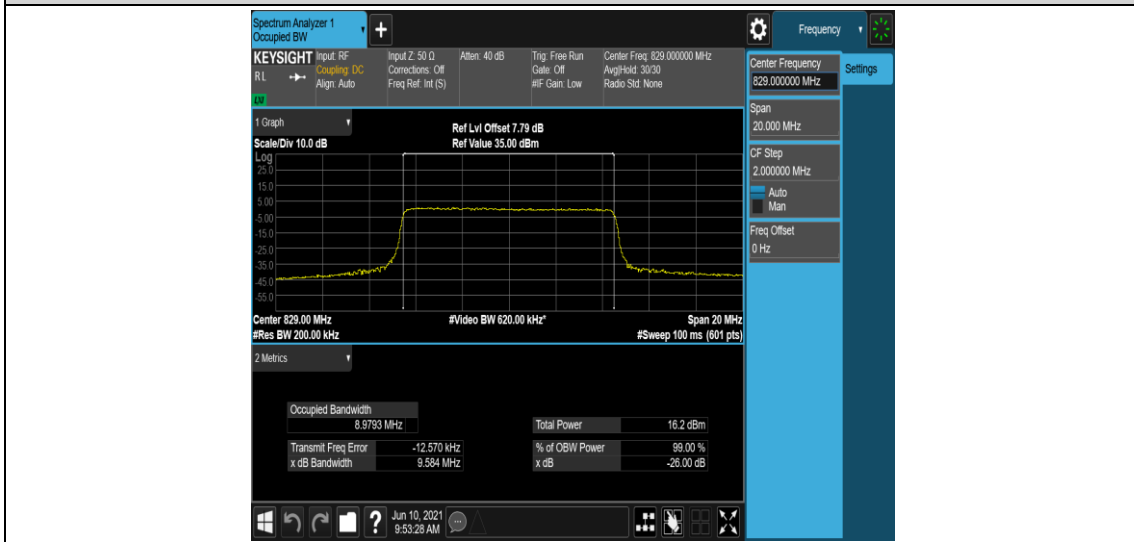

Band5-5MHz-QPSK-20425-25RB#0

Band5-5MHz-QPSK-20525-25RB#0

Band5-5MHz-QPSK-20625-25RB#0

Band5-5MHz-16QAM-20425-25RB#0

Band5-5MHz-16QAM-20525-25RB#0

Band5-5MHz-16QAM-20625-25RB#0

Band5-10MHz-QPSK-20450-50RB#0

Band5-10MHz-QPSK-20525-50RB#0

Band5-10MHz-QPSK-20600-50RB#0

Band5-10MHz-16QAM-20450-50RB#0

Band5-10MHz-16QAM-20525-50RB#0

Band5-10MHz-16QAM-20600-50RB#0

Appendix D: Band Edge

Test Result

Band	Bandwidth	Modulation	Channel	RB Configuration	Result(dBm)	Verdict
Band5	1.4MHz	QPSK	20407	1RB#0	-24.37	PASS
Band5	1.4MHz	QPSK	20407	1RB#5	-34.81	PASS
Band5	1.4MHz	QPSK	20407	6RB#0	-30.42	PASS
Band5	1.4MHz	QPSK	20643	1RB#0	-34.56	PASS
Band5	1.4MHz	QPSK	20643	1RB#5	-25.95	PASS
Band5	1.4MHz	QPSK	20643	6RB#0	-33.54	PASS
Band5	1.4MHz	16QAM	20407	1RB#0	-23.44	PASS
Band5	1.4MHz	16QAM	20407	1RB#5	-33.68	PASS
Band5	1.4MHz	16QAM	20407	6RB#0	-31.74	PASS
Band5	1.4MHz	16QAM	20643	1RB#0	-33.45	PASS
Band5	1.4MHz	16QAM	20643	1RB#5	-20.91	PASS
Band5	1.4MHz	16QAM	20643	6RB#0	-33.35	PASS
Band5	3MHz	QPSK	20415	1RB#0	-15.40	PASS
Band5	3MHz	QPSK	20415	1RB#14	-28.78	PASS
Band5	3MHz	QPSK	20415	15RB#0	-25.45	PASS
Band5	3MHz	QPSK	20635	1RB#0	-30.62	PASS
Band5	3MHz	QPSK	20635	1RB#14	-15.51	PASS
Band5	3MHz	QPSK	20635	15RB#0	-24.79	PASS
Band5	3MHz	16QAM	20415	1RB#0	-16.57	PASS
Band5	3MHz	16QAM	20415	1RB#14	-29.09	PASS
Band5	3MHz	16QAM	20415	15RB#0	-28.06	PASS
Band5	3MHz	16QAM	20635	1RB#0	-29.92	PASS
Band5	3MHz	16QAM	20635	1RB#14	-15.70	PASS
Band5	3MHz	16QAM	20635	15RB#0	-27.40	PASS
Band5	5MHz	QPSK	20425	1RB#0	-17.02	PASS
Band5	5MHz	QPSK	20425	1RB#24	-32.19	PASS
Band5	5MHz	QPSK	20425	25RB#0	-25.58	PASS
Band5	5MHz	QPSK	20625	1RB#0	-33.09	PASS
Band5	5MHz	QPSK	20625	1RB#24	-16.18	PASS
Band5	5MHz	QPSK	20625	25RB#0	-27.24	PASS
Band5	5MHz	16QAM	20425	1RB#0	-20.19	PASS
Band5	5MHz	16QAM	20425	1RB#24	-33.96	PASS
Band5	5MHz	16QAM	20425	25RB#0	-28.49	PASS
Band5	5MHz	16QAM	20625	1RB#0	-33.31	PASS
Band5	5MHz	16QAM	20625	1RB#24	-18.32	PASS