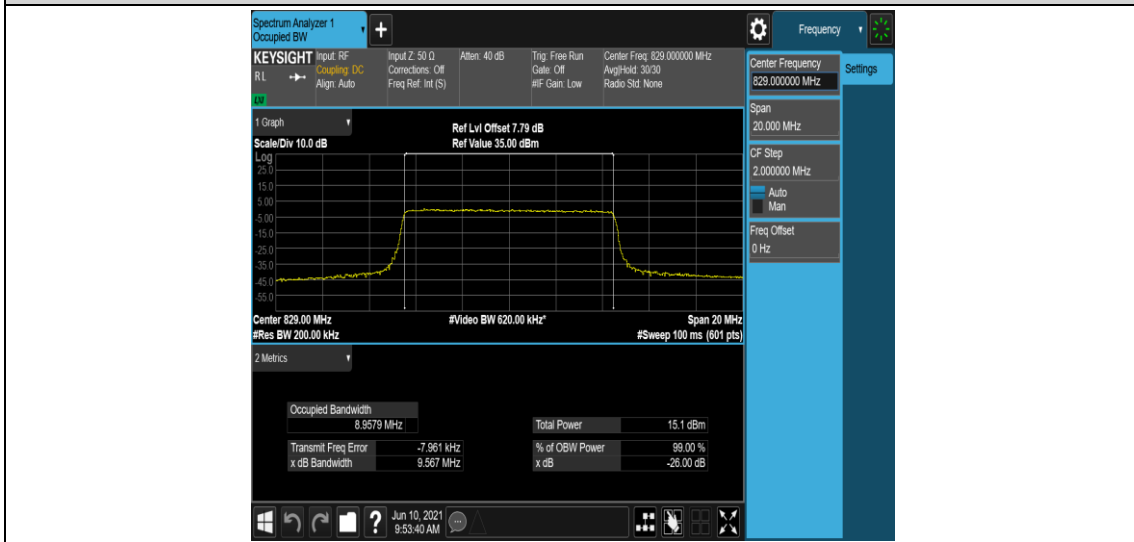

Band5-5MHz-QPSK-20425-25RB#0

Band5-5MHz-QPSK-20525-25RB#0

Band5-5MHz-QPSK-20625-25RB#0

Band5-5MHz-16QAM-20425-25RB#0

Band5-5MHz-16QAM-20525-25RB#0

Band5-5MHz-16QAM-20625-25RB#0

Band5-10MHz-QPSK-20450-50RB#0

Band5-10MHz-QPSK-20525-50RB#0

Band5-10MHz-QPSK-20600-50RB#0

Band5-10MHz-16QAM-20450-50RB#0

Band5-10MHz-16QAM-20525-50RB#0

Band5-10MHz-16QAM-20600-50RB#0

Appendix D: Band Edge

Test Result

Band	Bandwidth	Modulation	Channel	RB Configuration	Result(dBm)	Verdict
Band5	1.4MHz	QPSK	20407	1RB#0	-24.37	PASS
Band5	1.4MHz	QPSK	20407	1RB#5	-34.81	PASS
Band5	1.4MHz	QPSK	20407	6RB#0	-30.42	PASS
Band5	1.4MHz	QPSK	20643	1RB#0	-34.56	PASS
Band5	1.4MHz	QPSK	20643	1RB#5	-25.95	PASS
Band5	1.4MHz	QPSK	20643	6RB#0	-33.54	PASS
Band5	1.4MHz	16QAM	20407	1RB#0	-23.44	PASS
Band5	1.4MHz	16QAM	20407	1RB#5	-33.68	PASS
Band5	1.4MHz	16QAM	20407	6RB#0	-31.74	PASS
Band5	1.4MHz	16QAM	20643	1RB#0	-33.45	PASS
Band5	1.4MHz	16QAM	20643	1RB#5	-20.91	PASS
Band5	1.4MHz	16QAM	20643	6RB#0	-33.35	PASS
Band5	3MHz	QPSK	20415	1RB#0	-15.40	PASS
Band5	3MHz	QPSK	20415	1RB#14	-28.78	PASS
Band5	3MHz	QPSK	20415	15RB#0	-25.45	PASS
Band5	3MHz	QPSK	20635	1RB#0	-30.62	PASS
Band5	3MHz	QPSK	20635	1RB#14	-15.51	PASS
Band5	3MHz	QPSK	20635	15RB#0	-24.79	PASS
Band5	3MHz	16QAM	20415	1RB#0	-16.57	PASS
Band5	3MHz	16QAM	20415	1RB#14	-29.09	PASS
Band5	3MHz	16QAM	20415	15RB#0	-28.06	PASS
Band5	3MHz	16QAM	20635	1RB#0	-29.92	PASS
Band5	3MHz	16QAM	20635	1RB#14	-15.70	PASS
Band5	3MHz	16QAM	20635	15RB#0	-27.40	PASS
Band5	5MHz	QPSK	20425	1RB#0	-17.02	PASS
Band5	5MHz	QPSK	20425	1RB#24	-32.19	PASS
Band5	5MHz	QPSK	20425	25RB#0	-25.58	PASS
Band5	5MHz	QPSK	20625	1RB#0	-33.09	PASS
Band5	5MHz	QPSK	20625	1RB#24	-16.18	PASS
Band5	5MHz	QPSK	20625	25RB#0	-27.24	PASS
Band5	5MHz	16QAM	20425	1RB#0	-20.19	PASS
Band5	5MHz	16QAM	20425	1RB#24	-33.96	PASS
Band5	5MHz	16QAM	20425	25RB#0	-28.49	PASS
Band5	5MHz	16QAM	20625	1RB#0	-33.31	PASS
Band5	5MHz	16QAM	20625	1RB#24	-18.32	PASS