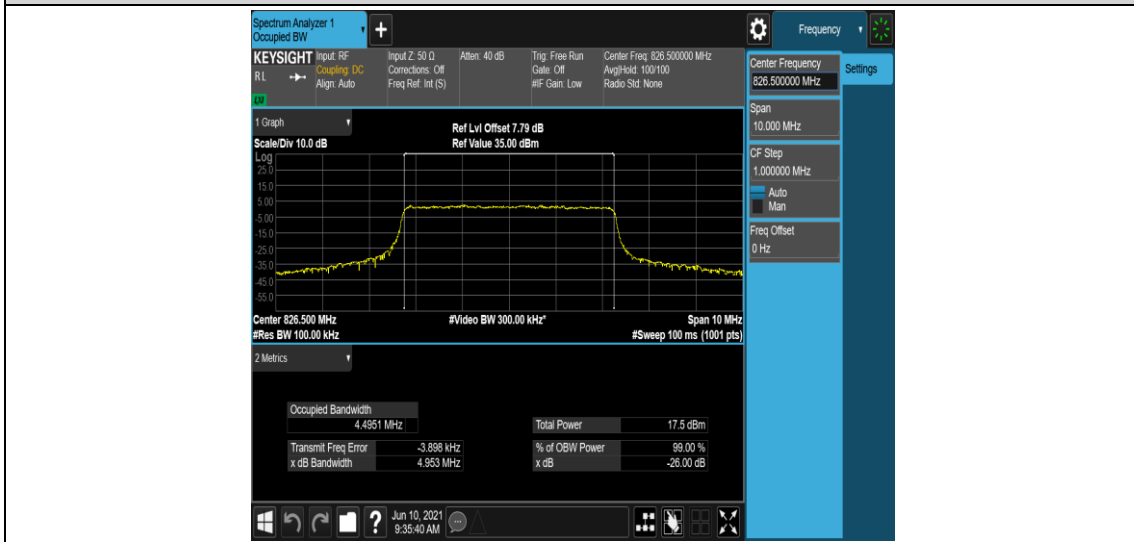

Band5-5MHz-QPSK-20425-25RB#0

Band5-5MHz-QPSK-20525-25RB#0

Band5-5MHz-QPSK-20625-25RB#0

Band5-5MHz-16QAM-20425-25RB#0

Band5-5MHz-16QAM-20525-25RB#0

Band5-5MHz-16QAM-20625-25RB#0

Band5-10MHz-QPSK-20450-50RB#0

Band5-10MHz-QPSK-20525-50RB#0

Band5-10MHz-QPSK-20600-50RB#0

Band5-10MHz-16QAM-20450-50RB#0

Band5-10MHz-16QAM-20525-50RB#0

Band5-10MHz-16QAM-20600-50RB#0

Appendix D: Band Edge

Test Result

Band	Bandwidth	Modulation	Channel	RB Configuration	Result(dBm)	Verdict
Band5	1.4MHz	QPSK	20407	1RB#0	-24.37	PASS
Band5	1.4MHz	QPSK	20407	1RB#5	-34.81	PASS
Band5	1.4MHz	QPSK	20407	6RB#0	-30.42	PASS
Band5	1.4MHz	QPSK	20643	1RB#0	-34.56	PASS
Band5	1.4MHz	QPSK	20643	1RB#5	-25.95	PASS
Band5	1.4MHz	QPSK	20643	6RB#0	-33.54	PASS
Band5	1.4MHz	16QAM	20407	1RB#0	-23.44	PASS
Band5	1.4MHz	16QAM	20407	1RB#5	-33.68	PASS
Band5	1.4MHz	16QAM	20407	6RB#0	-31.74	PASS
Band5	1.4MHz	16QAM	20643	1RB#0	-33.45	PASS
Band5	1.4MHz	16QAM	20643	1RB#5	-20.91	PASS
Band5	1.4MHz	16QAM	20643	6RB#0	-33.35	PASS
Band5	3MHz	QPSK	20415	1RB#0	-15.40	PASS
Band5	3MHz	QPSK	20415	1RB#14	-28.78	PASS
Band5	3MHz	QPSK	20415	15RB#0	-25.45	PASS
Band5	3MHz	QPSK	20635	1RB#0	-30.62	PASS
Band5	3MHz	QPSK	20635	1RB#14	-15.51	PASS
Band5	3MHz	QPSK	20635	15RB#0	-24.79	PASS
Band5	3MHz	16QAM	20415	1RB#0	-16.57	PASS
Band5	3MHz	16QAM	20415	1RB#14	-29.09	PASS
Band5	3MHz	16QAM	20415	15RB#0	-28.06	PASS
Band5	3MHz	16QAM	20635	1RB#0	-29.92	PASS
Band5	3MHz	16QAM	20635	1RB#14	-15.70	PASS
Band5	3MHz	16QAM	20635	15RB#0	-27.40	PASS
Band5	5MHz	QPSK	20425	1RB#0	-17.02	PASS
Band5	5MHz	QPSK	20425	1RB#24	-32.19	PASS
Band5	5MHz	QPSK	20425	25RB#0	-25.58	PASS
Band5	5MHz	QPSK	20625	1RB#0	-33.09	PASS
Band5	5MHz	QPSK	20625	1RB#24	-16.18	PASS
Band5	5MHz	QPSK	20625	25RB#0	-27.24	PASS
Band5	5MHz	16QAM	20425	1RB#0	-20.19	PASS
Band5	5MHz	16QAM	20425	1RB#24	-33.96	PASS
Band5	5MHz	16QAM	20425	25RB#0	-28.49	PASS
Band5	5MHz	16QAM	20625	1RB#0	-33.31	PASS
Band5	5MHz	16QAM	20625	1RB#24	-18.32	PASS