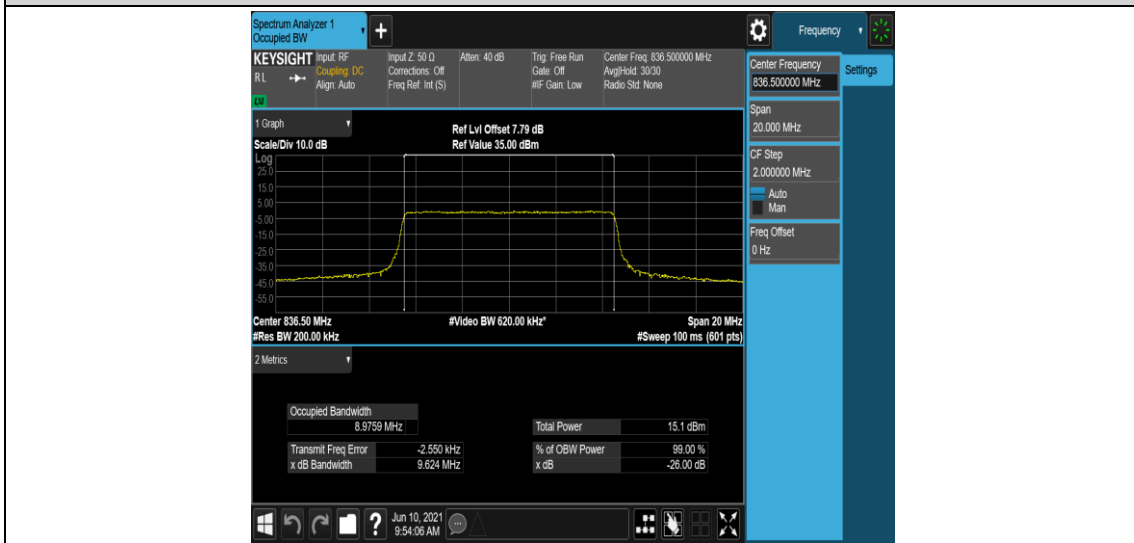

Band5-10MHz-QPSK-20525-50RB#0

Band5-10MHz-QPSK-20600-50RB#0

Band5-10MHz-16QAM-20450-50RB#0

Band5-10MHz-16QAM-20525-50RB#0

Band5-10MHz-16QAM-20600-50RB#0

Appendix D: Band Edge

Test Result

Band	Bandwidth	Modulation	Channel	RB Configuration	Result(dBm)	Verdict
Band5	1.4MHz	QPSK	20407	1RB#0	-24.37	PASS
Band5	1.4MHz	QPSK	20407	1RB#5	-34.81	PASS
Band5	1.4MHz	QPSK	20407	6RB#0	-30.42	PASS
Band5	1.4MHz	QPSK	20643	1RB#0	-34.56	PASS
Band5	1.4MHz	QPSK	20643	1RB#5	-25.95	PASS
Band5	1.4MHz	QPSK	20643	6RB#0	-33.54	PASS
Band5	1.4MHz	16QAM	20407	1RB#0	-23.44	PASS
Band5	1.4MHz	16QAM	20407	1RB#5	-33.68	PASS
Band5	1.4MHz	16QAM	20407	6RB#0	-31.74	PASS
Band5	1.4MHz	16QAM	20643	1RB#0	-33.45	PASS
Band5	1.4MHz	16QAM	20643	1RB#5	-20.91	PASS
Band5	1.4MHz	16QAM	20643	6RB#0	-33.35	PASS
Band5	3MHz	QPSK	20415	1RB#0	-15.40	PASS
Band5	3MHz	QPSK	20415	1RB#14	-28.78	PASS
Band5	3MHz	QPSK	20415	15RB#0	-25.45	PASS
Band5	3MHz	QPSK	20635	1RB#0	-30.62	PASS
Band5	3MHz	QPSK	20635	1RB#14	-15.51	PASS
Band5	3MHz	QPSK	20635	15RB#0	-24.79	PASS
Band5	3MHz	16QAM	20415	1RB#0	-16.57	PASS
Band5	3MHz	16QAM	20415	1RB#14	-29.09	PASS
Band5	3MHz	16QAM	20415	15RB#0	-28.06	PASS
Band5	3MHz	16QAM	20635	1RB#0	-29.92	PASS
Band5	3MHz	16QAM	20635	1RB#14	-15.70	PASS
Band5	3MHz	16QAM	20635	15RB#0	-27.40	PASS
Band5	5MHz	QPSK	20425	1RB#0	-17.02	PASS
Band5	5MHz	QPSK	20425	1RB#24	-32.19	PASS
Band5	5MHz	QPSK	20425	25RB#0	-25.58	PASS
Band5	5MHz	QPSK	20625	1RB#0	-33.09	PASS
Band5	5MHz	QPSK	20625	1RB#24	-16.18	PASS
Band5	5MHz	QPSK	20625	25RB#0	-27.24	PASS
Band5	5MHz	16QAM	20425	1RB#0	-20.19	PASS
Band5	5MHz	16QAM	20425	1RB#24	-33.96	PASS
Band5	5MHz	16QAM	20425	25RB#0	-28.49	PASS
Band5	5MHz	16QAM	20625	1RB#0	-33.31	PASS
Band5	5MHz	16QAM	20625	1RB#24	-18.32	PASS