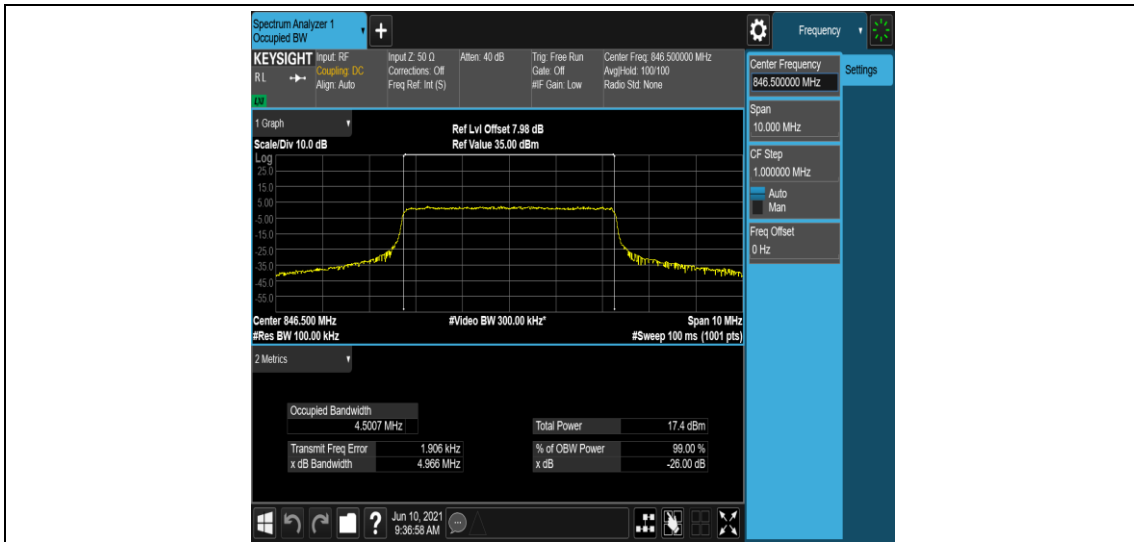

Band5-5MHz-QPSK-20425-25RB#0

Band5-5MHz-QPSK-20525-25RB#0

Band5-5MHz-QPSK-20625-25RB#0

Band5-5MHz-16QAM-20425-25RB#0

Band5-5MHz-16QAM-20525-25RB#0

Band5-5MHz-16QAM-20625-25RB#0

Band5-10MHz-QPSK-20450-50RB#0

Band5-10MHz-QPSK-20525-50RB#0

Band5-10MHz-QPSK-20600-50RB#0

Band5-10MHz-16QAM-20450-50RB#0

Band5-10MHz-16QAM-20525-50RB#0

Band5-10MHz-16QAM-20600-50RB#0

Appendix D: Band Edge

Test Result

Band	Bandwidth	Modulation	Channel	RB Configuration	Result(dBm)	Verdict
Band5	1.4MHz	QPSK	20407	1RB#0	-24.37	PASS
Band5	1.4MHz	QPSK	20407	1RB#5	-34.81	PASS
Band5	1.4MHz	QPSK	20407	6RB#0	-30.42	PASS
Band5	1.4MHz	QPSK	20643	1RB#0	-34.56	PASS
Band5	1.4MHz	QPSK	20643	1RB#5	-25.95	PASS
Band5	1.4MHz	QPSK	20643	6RB#0	-33.54	PASS
Band5	1.4MHz	16QAM	20407	1RB#0	-23.44	PASS
Band5	1.4MHz	16QAM	20407	1RB#5	-33.68	PASS
Band5	1.4MHz	16QAM	20407	6RB#0	-31.74	PASS
Band5	1.4MHz	16QAM	20643	1RB#0	-33.45	PASS
Band5	1.4MHz	16QAM	20643	1RB#5	-20.91	PASS
Band5	1.4MHz	16QAM	20643	6RB#0	-33.35	PASS
Band5	3MHz	QPSK	20415	1RB#0	-15.40	PASS
Band5	3MHz	QPSK	20415	1RB#14	-28.78	PASS
Band5	3MHz	QPSK	20415	15RB#0	-25.45	PASS
Band5	3MHz	QPSK	20635	1RB#0	-30.62	PASS
Band5	3MHz	QPSK	20635	1RB#14	-15.51	PASS
Band5	3MHz	QPSK	20635	15RB#0	-24.79	PASS
Band5	3MHz	16QAM	20415	1RB#0	-16.57	PASS
Band5	3MHz	16QAM	20415	1RB#14	-29.09	PASS
Band5	3MHz	16QAM	20415	15RB#0	-28.06	PASS
Band5	3MHz	16QAM	20635	1RB#0	-29.92	PASS
Band5	3MHz	16QAM	20635	1RB#14	-15.70	PASS
Band5	3MHz	16QAM	20635	15RB#0	-27.40	PASS
Band5	5MHz	QPSK	20425	1RB#0	-17.02	PASS
Band5	5MHz	QPSK	20425	1RB#24	-32.19	PASS
Band5	5MHz	QPSK	20425	25RB#0	-25.58	PASS
Band5	5MHz	QPSK	20625	1RB#0	-33.09	PASS
Band5	5MHz	QPSK	20625	1RB#24	-16.18	PASS
Band5	5MHz	QPSK	20625	25RB#0	-27.24	PASS
Band5	5MHz	16QAM	20425	1RB#0	-20.19	PASS
Band5	5MHz	16QAM	20425	1RB#24	-33.96	PASS
Band5	5MHz	16QAM	20425	25RB#0	-28.49	PASS
Band5	5MHz	16QAM	20625	1RB#0	-33.31	PASS
Band5	5MHz	16QAM	20625	1RB#24	-18.32	PASS