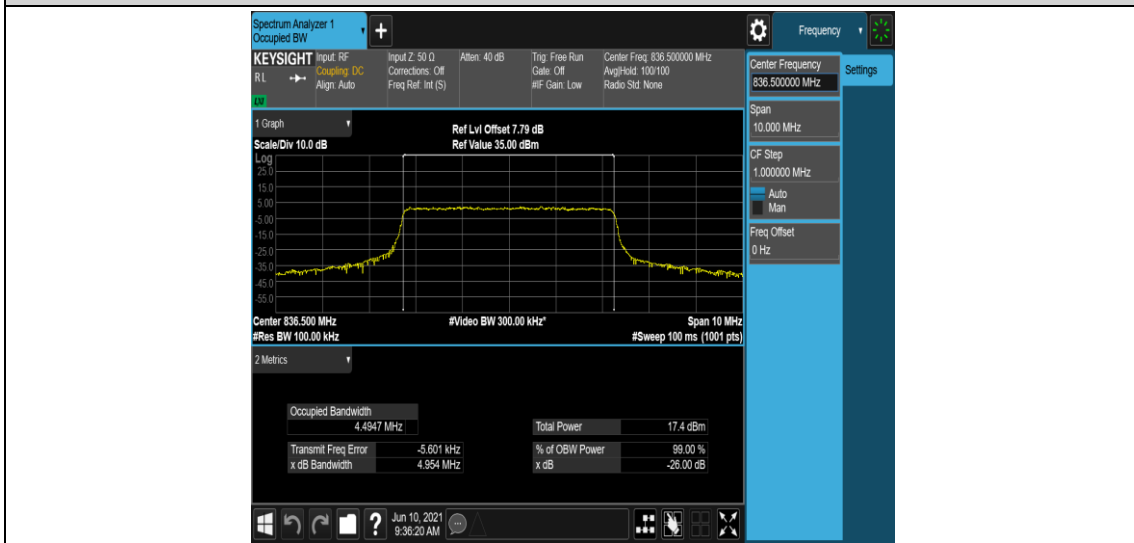

Band5-5MHz-QPSK-20425-25RB#0

Band5-5MHz-QPSK-20525-25RB#0

Band5-5MHz-QPSK-20625-25RB#0

Band5-5MHz-16QAM-20425-25RB#0

Band5-5MHz-16QAM-20525-25RB#0

Band5-5MHz-16QAM-20625-25RB#0

Band5-10MHz-QPSK-20450-50RB#0

Band5-10MHz-QPSK-20525-50RB#0

Band5-10MHz-QPSK-20600-50RB#0

Band5-10MHz-16QAM-20450-50RB#0

Band5-10MHz-16QAM-20525-50RB#0

Band5-10MHz-16QAM-20600-50RB#0

Appendix D: Band Edge

Test Result

Band	Bandwidth	Modulation	Channel	RB Configuration	Result(dBm)	Verdict
Band5	1.4MHz	QPSK	20407	1RB#0	-24.37	PASS
Band5	1.4MHz	QPSK	20407	1RB#5	-34.81	PASS
Band5	1.4MHz	QPSK	20407	6RB#0	-30.42	PASS
Band5	1.4MHz	QPSK	20643	1RB#0	-34.56	PASS
Band5	1.4MHz	QPSK	20643	1RB#5	-25.95	PASS
Band5	1.4MHz	QPSK	20643	6RB#0	-33.54	PASS
Band5	1.4MHz	16QAM	20407	1RB#0	-23.44	PASS
Band5	1.4MHz	16QAM	20407	1RB#5	-33.68	PASS
Band5	1.4MHz	16QAM	20407	6RB#0	-31.74	PASS
Band5	1.4MHz	16QAM	20643	1RB#0	-33.45	PASS
Band5	1.4MHz	16QAM	20643	1RB#5	-20.91	PASS
Band5	1.4MHz	16QAM	20643	6RB#0	-33.35	PASS
Band5	3MHz	QPSK	20415	1RB#0	-15.40	PASS
Band5	3MHz	QPSK	20415	1RB#14	-28.78	PASS
Band5	3MHz	QPSK	20415	15RB#0	-25.45	PASS
Band5	3MHz	QPSK	20635	1RB#0	-30.62	PASS
Band5	3MHz	QPSK	20635	1RB#14	-15.51	PASS
Band5	3MHz	QPSK	20635	15RB#0	-24.79	PASS
Band5	3MHz	16QAM	20415	1RB#0	-16.57	PASS
Band5	3MHz	16QAM	20415	1RB#14	-29.09	PASS
Band5	3MHz	16QAM	20415	15RB#0	-28.06	PASS
Band5	3MHz	16QAM	20635	1RB#0	-29.92	PASS
Band5	3MHz	16QAM	20635	1RB#14	-15.70	PASS
Band5	3MHz	16QAM	20635	15RB#0	-27.40	PASS
Band5	5MHz	QPSK	20425	1RB#0	-17.02	PASS
Band5	5MHz	QPSK	20425	1RB#24	-32.19	PASS
Band5	5MHz	QPSK	20425	25RB#0	-25.58	PASS
Band5	5MHz	QPSK	20625	1RB#0	-33.09	PASS
Band5	5MHz	QPSK	20625	1RB#24	-16.18	PASS
Band5	5MHz	QPSK	20625	25RB#0	-27.24	PASS
Band5	5MHz	16QAM	20425	1RB#0	-20.19	PASS
Band5	5MHz	16QAM	20425	1RB#24	-33.96	PASS
Band5	5MHz	16QAM	20425	25RB#0	-28.49	PASS
Band5	5MHz	16QAM	20625	1RB#0	-33.31	PASS
Band5	5MHz	16QAM	20625	1RB#24	-18.32	PASS