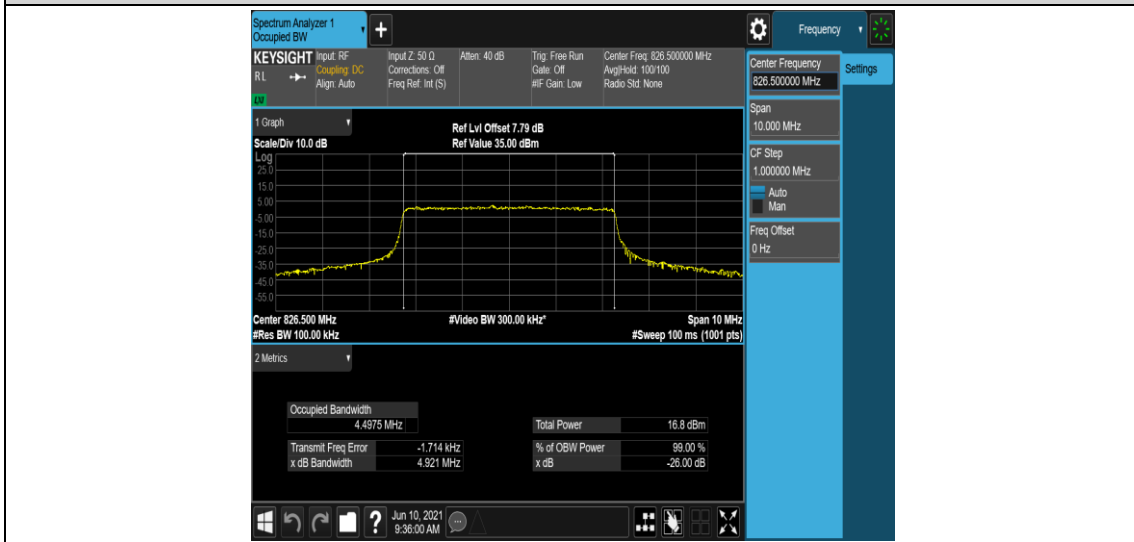

Band5-5MHz-QPSK-20425-25RB#0

Band5-5MHz-QPSK-20525-25RB#0

Band5-5MHz-QPSK-20625-25RB#0

Band5-5MHz-16QAM-20425-25RB#0

Band5-5MHz-16QAM-20525-25RB#0

Band5-5MHz-16QAM-20625-25RB#0

Band5-10MHz-QPSK-20450-50RB#0

Band5-10MHz-QPSK-20525-50RB#0

Band5-10MHz-QPSK-20600-50RB#0

Band5-10MHz-16QAM-20450-50RB#0

Band5-10MHz-16QAM-20525-50RB#0

Band5-10MHz-16QAM-20600-50RB#0

Appendix D: Band Edge

Test Result

Band	Bandwidth	Modulation	Channel	RB Configuration	Result(dBm)	Verdict
Band5	1.4MHz	QPSK	20407	1RB#0	-24.37	PASS
Band5	1.4MHz	QPSK	20407	1RB#5	-34.81	PASS
Band5	1.4MHz	QPSK	20407	6RB#0	-30.42	PASS
Band5	1.4MHz	QPSK	20643	1RB#0	-34.56	PASS
Band5	1.4MHz	QPSK	20643	1RB#5	-25.95	PASS
Band5	1.4MHz	QPSK	20643	6RB#0	-33.54	PASS
Band5	1.4MHz	16QAM	20407	1RB#0	-23.44	PASS
Band5	1.4MHz	16QAM	20407	1RB#5	-33.68	PASS
Band5	1.4MHz	16QAM	20407	6RB#0	-31.74	PASS
Band5	1.4MHz	16QAM	20643	1RB#0	-33.45	PASS
Band5	1.4MHz	16QAM	20643	1RB#5	-20.91	PASS
Band5	1.4MHz	16QAM	20643	6RB#0	-33.35	PASS
Band5	3MHz	QPSK	20415	1RB#0	-15.40	PASS
Band5	3MHz	QPSK	20415	1RB#14	-28.78	PASS
Band5	3MHz	QPSK	20415	15RB#0	-25.45	PASS
Band5	3MHz	QPSK	20635	1RB#0	-30.62	PASS
Band5	3MHz	QPSK	20635	1RB#14	-15.51	PASS
Band5	3MHz	QPSK	20635	15RB#0	-24.79	PASS
Band5	3MHz	16QAM	20415	1RB#0	-16.57	PASS
Band5	3MHz	16QAM	20415	1RB#14	-29.09	PASS
Band5	3MHz	16QAM	20415	15RB#0	-28.06	PASS
Band5	3MHz	16QAM	20635	1RB#0	-29.92	PASS
Band5	3MHz	16QAM	20635	1RB#14	-15.70	PASS
Band5	3MHz	16QAM	20635	15RB#0	-27.40	PASS
Band5	5MHz	QPSK	20425	1RB#0	-17.02	PASS
Band5	5MHz	QPSK	20425	1RB#24	-32.19	PASS
Band5	5MHz	QPSK	20425	25RB#0	-25.58	PASS
Band5	5MHz	QPSK	20625	1RB#0	-33.09	PASS
Band5	5MHz	QPSK	20625	1RB#24	-16.18	PASS
Band5	5MHz	QPSK	20625	25RB#0	-27.24	PASS
Band5	5MHz	16QAM	20425	1RB#0	-20.19	PASS
Band5	5MHz	16QAM	20425	1RB#24	-33.96	PASS
Band5	5MHz	16QAM	20425	25RB#0	-28.49	PASS
Band5	5MHz	16QAM	20625	1RB#0	-33.31	PASS
Band5	5MHz	16QAM	20625	1RB#24	-18.32	PASS