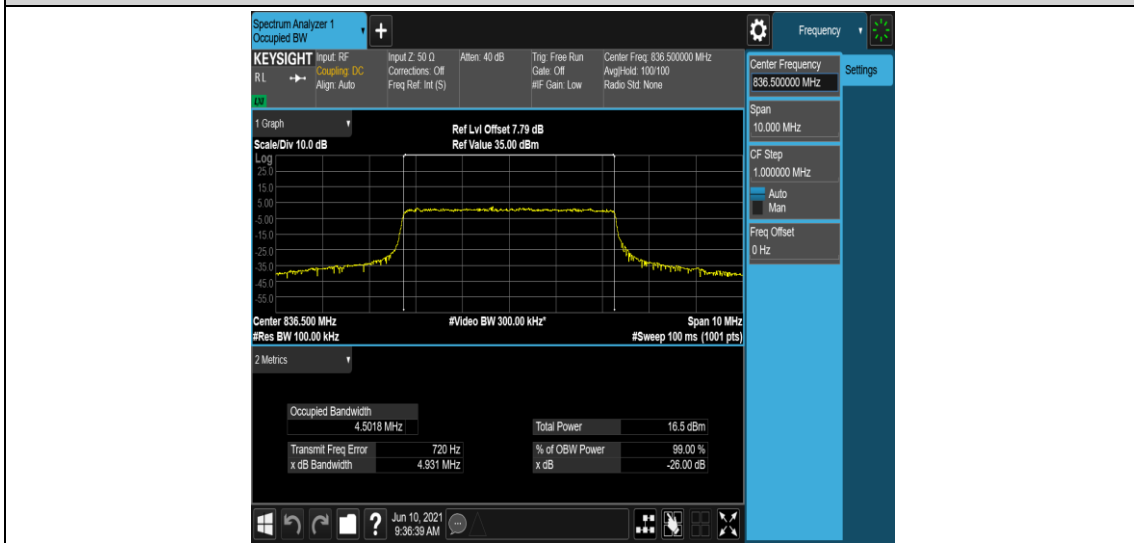

Band5-5MHz-QPSK-20425-25RB#0

Band5-5MHz-QPSK-20525-25RB#0

Band5-5MHz-QPSK-20625-25RB#0

Band5-5MHz-16QAM-20425-25RB#0

Band5-5MHz-16QAM-20525-25RB#0

Band5-5MHz-16QAM-20625-25RB#0

Band5-10MHz-QPSK-20450-50RB#0

Band5-10MHz-QPSK-20525-50RB#0

Band5-10MHz-QPSK-20600-50RB#0

Band5-10MHz-16QAM-20450-50RB#0

Band5-10MHz-16QAM-20525-50RB#0

Band5-10MHz-16QAM-20600-50RB#0

Appendix D: Band Edge

Test Result

Band	Bandwidth	Modulation	Channel	RB Configuration	Result(dBm)	Verdict
Band5	1.4MHz	QPSK	20407	1RB#0	-24.37	PASS
Band5	1.4MHz	QPSK	20407	1RB#5	-34.81	PASS
Band5	1.4MHz	QPSK	20407	6RB#0	-30.42	PASS
Band5	1.4MHz	QPSK	20643	1RB#0	-34.56	PASS
Band5	1.4MHz	QPSK	20643	1RB#5	-25.95	PASS
Band5	1.4MHz	QPSK	20643	6RB#0	-33.54	PASS
Band5	1.4MHz	16QAM	20407	1RB#0	-23.44	PASS
Band5	1.4MHz	16QAM	20407	1RB#5	-33.68	PASS
Band5	1.4MHz	16QAM	20407	6RB#0	-31.74	PASS
Band5	1.4MHz	16QAM	20643	1RB#0	-33.45	PASS
Band5	1.4MHz	16QAM	20643	1RB#5	-20.91	PASS
Band5	1.4MHz	16QAM	20643	6RB#0	-33.35	PASS
Band5	3MHz	QPSK	20415	1RB#0	-15.40	PASS
Band5	3MHz	QPSK	20415	1RB#14	-28.78	PASS
Band5	3MHz	QPSK	20415	15RB#0	-25.45	PASS
Band5	3MHz	QPSK	20635	1RB#0	-30.62	PASS
Band5	3MHz	QPSK	20635	1RB#14	-15.51	PASS
Band5	3MHz	QPSK	20635	15RB#0	-24.79	PASS
Band5	3MHz	16QAM	20415	1RB#0	-16.57	PASS
Band5	3MHz	16QAM	20415	1RB#14	-29.09	PASS
Band5	3MHz	16QAM	20415	15RB#0	-28.06	PASS
Band5	3MHz	16QAM	20635	1RB#0	-29.92	PASS
Band5	3MHz	16QAM	20635	1RB#14	-15.70	PASS
Band5	3MHz	16QAM	20635	15RB#0	-27.40	PASS
Band5	5MHz	QPSK	20425	1RB#0	-17.02	PASS
Band5	5MHz	QPSK	20425	1RB#24	-32.19	PASS
Band5	5MHz	QPSK	20425	25RB#0	-25.58	PASS
Band5	5MHz	QPSK	20625	1RB#0	-33.09	PASS
Band5	5MHz	QPSK	20625	1RB#24	-16.18	PASS
Band5	5MHz	QPSK	20625	25RB#0	-27.24	PASS
Band5	5MHz	16QAM	20425	1RB#0	-20.19	PASS
Band5	5MHz	16QAM	20425	1RB#24	-33.96	PASS
Band5	5MHz	16QAM	20425	25RB#0	-28.49	PASS
Band5	5MHz	16QAM	20625	1RB#0	-33.31	PASS
Band5	5MHz	16QAM	20625	1RB#24	-18.32	PASS