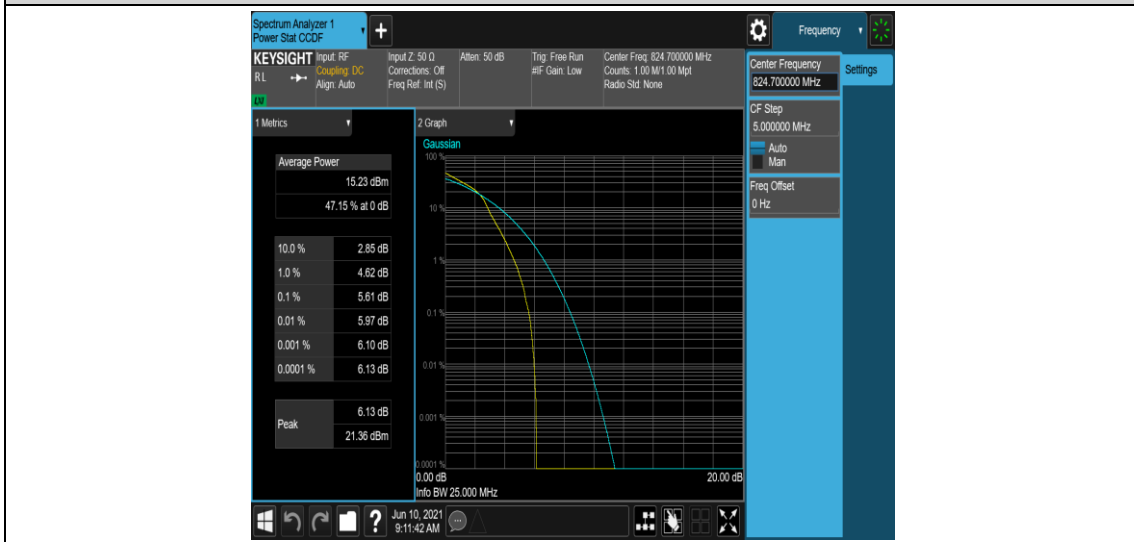

### Test Graphs

Band5-1.4MHz-16QAM-20407-1RB#0

Band5-1.4MHz-16QAM-20407-6RB#0

Band5-1.4MHz-16QAM-20525-1RB#0

Band5-1.4MHz-16QAM-20525-6RB#0

Band5-1.4MHz-16QAM-20643-1RB#0

Band5-1.4MHz-16QAM-20643-6RB#0

Band5-3MHz-QPSK-20415-1RB#0