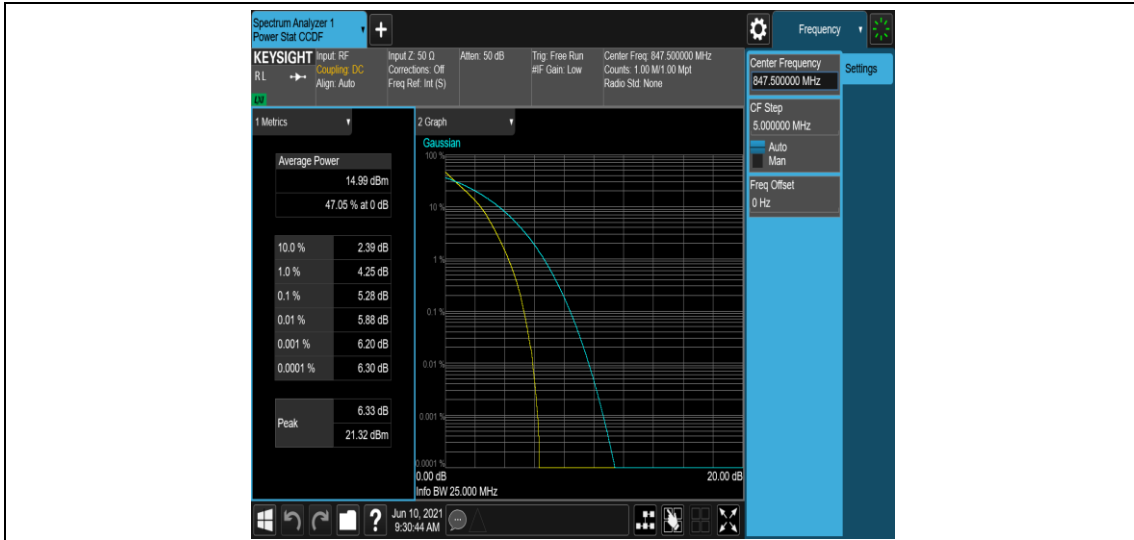

Band5-3MHz-QPSK-20635-15RB#0