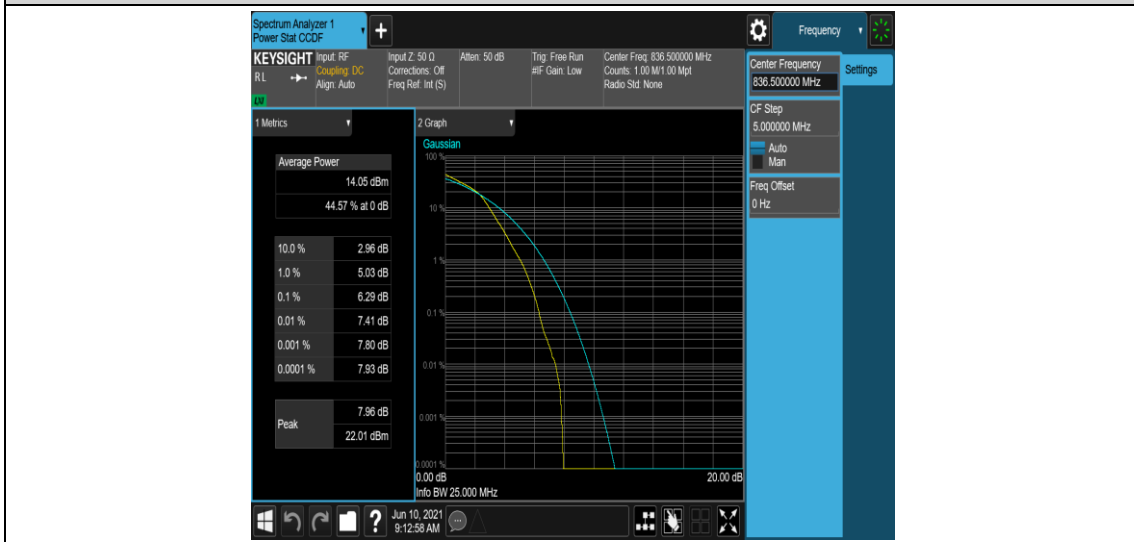

### Test Graphs

Band5-1.4MHz-16QAM-20407-1RB#0

Band5-1.4MHz-16QAM-20407-6RB#0

Band5-1.4MHz-16QAM-20525-1RB#0

Band5-1.4MHz-16QAM-20525-6RB#0

Band5-1.4MHz-16QAM-20643-1RB#0

Band5-1.4MHz-16QAM-20643-6RB#0

Band5-3MHz-QPSK-20415-1RB#0