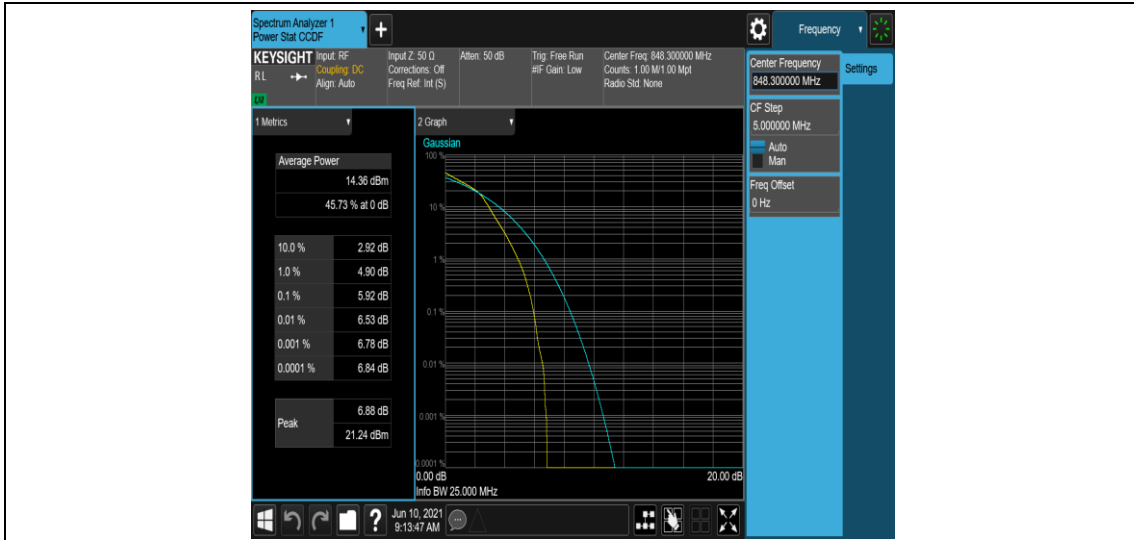

### Test Graphs

Band5-1.4MHz-16QAM-20407-1RB#0

Band5-1.4MHz-16QAM-20407-6RB#0

Band5-1.4MHz-16QAM-20525-1RB#0

Band5-1.4MHz-16QAM-20525-6RB#0

Band5-1.4MHz-16QAM-20643-1RB#0

Band5-1.4MHz-16QAM-20643-6RB#0

Band5-3MHz-QPSK-20415-1RB#0