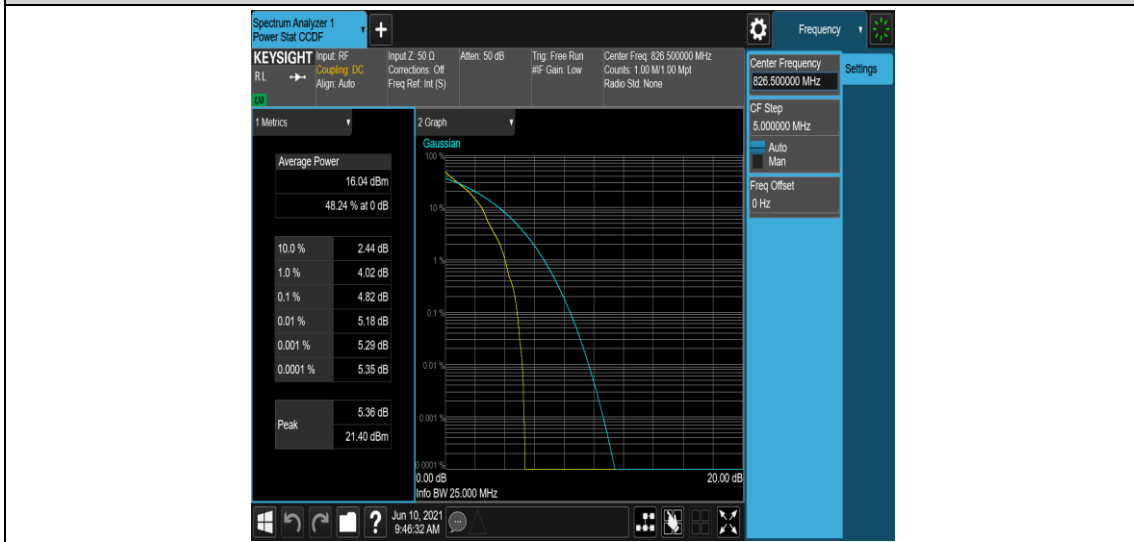

Band5-5MHz-QPSK-20425-1RB#0