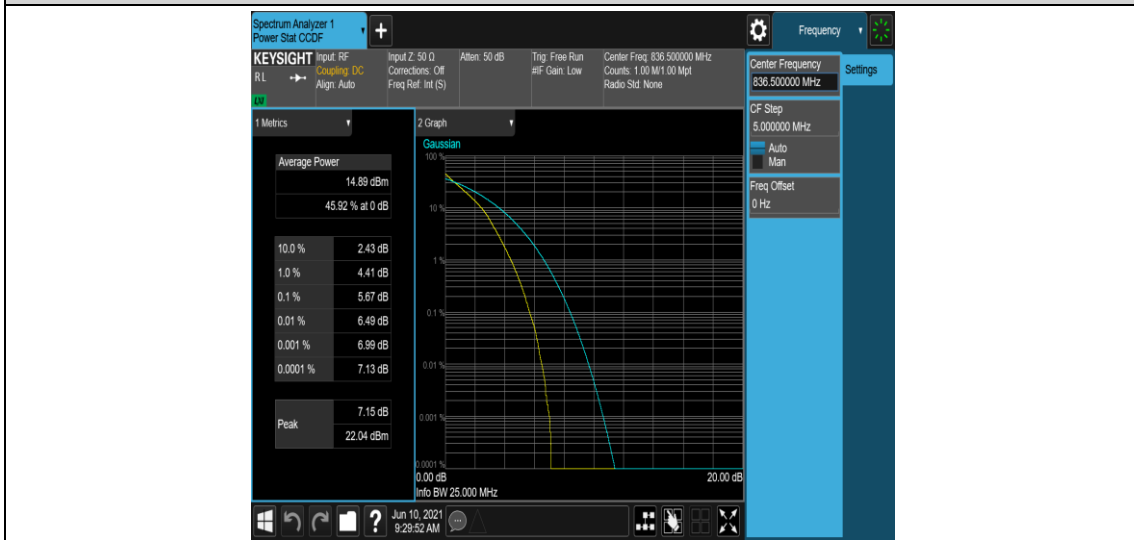

Band5-3MHz-QPSK-20525-15RB#0