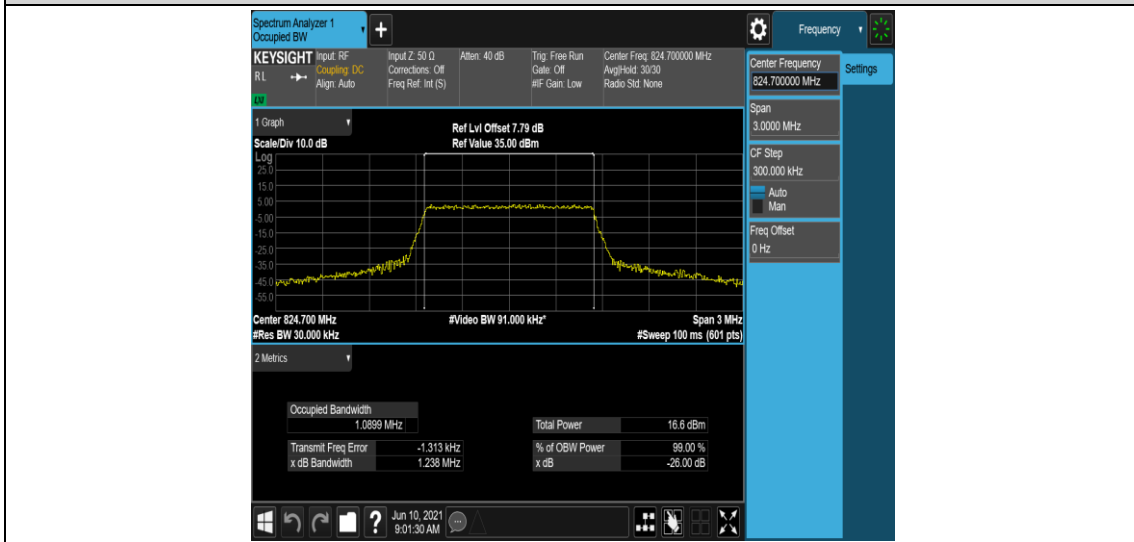

## Appendix C: 26dB Bandwidth and Occupied Bandwidth

### Test Result

Band	Bandwidth	Modulation	Channel	RB Configuration	Occupied Bandwidth (MHz)	26dB Bandwidth (MHz)	Verdict
Band5	1.4MHz	QPSK	20407	6RB#0	1.0898	1.228	PASS
Band5	1.4MHz	QPSK	20525	6RB#0	1.0902	1.235	PASS
Band5	1.4MHz	QPSK	20643	6RB#0	1.0930	1.245	PASS
Band5	1.4MHz	16QAM	20407	6RB#0	1.0899	1.238	PASS
Band5	1.4MHz	16QAM	20525	6RB#0	1.0886	1.241	PASS
Band5	1.4MHz	16QAM	20643	6RB#0	1.0872	1.248	PASS
Band5	3MHz	QPSK	20415	15RB#0	2.6958	2.956	PASS
Band5	3MHz	QPSK	20525	15RB#0	2.6978	2.945	PASS
Band5	3MHz	QPSK	20635	15RB#0	2.7005	2.974	PASS
Band5	3MHz	16QAM	20415	15RB#0	2.6914	2.954	PASS
Band5	3MHz	16QAM	20525	15RB#0	2.6930	2.962	PASS
Band5	3MHz	16QAM	20635	15RB#0	2.6933	2.981	PASS
Band5	5MHz	QPSK	20425	25RB#0	4.4951	4.953	PASS
Band5	5MHz	QPSK	20525	25RB#0	4.4947	4.954	PASS
Band5	5MHz	QPSK	20625	25RB#0	4.5007	4.966	PASS
Band5	5MHz	16QAM	20425	25RB#0	4.4975	4.921	PASS
Band5	5MHz	16QAM	20525	25RB#0	4.5018	4.931	PASS
Band5	5MHz	16QAM	20625	25RB#0	4.4934	4.969	PASS
Band5	10MHz	QPSK	20450	50RB#0	8.9793	9.584	PASS
Band5	10MHz	QPSK	20525	50RB#0	8.9933	9.581	PASS
Band5	10MHz	QPSK	20600	50RB#0	8.9687	9.587	PASS
Band5	10MHz	16QAM	20450	50RB#0	8.9579	9.567	PASS
Band5	10MHz	16QAM	20525	50RB#0	8.9759	9.624	PASS
Band5	10MHz	16QAM	20600	50RB#0	8.9671	9.573	PASS

### Test Graphs

Band5-1.4MHz-16QAM-20407-6RB#0

Band5-1.4MHz-16QAM-20525-6RB#0

Band5-1.4MHz-16QAM-20643-6RB#0

Band5-3MHz-QPSK-20415-15RB#0

Band5-3MHz-QPSK-20525-15RB#0

Band5-3MHz-QPSK-20635-15RB#0

**Band5-3MHz-16QAM-20415-15RB#0**