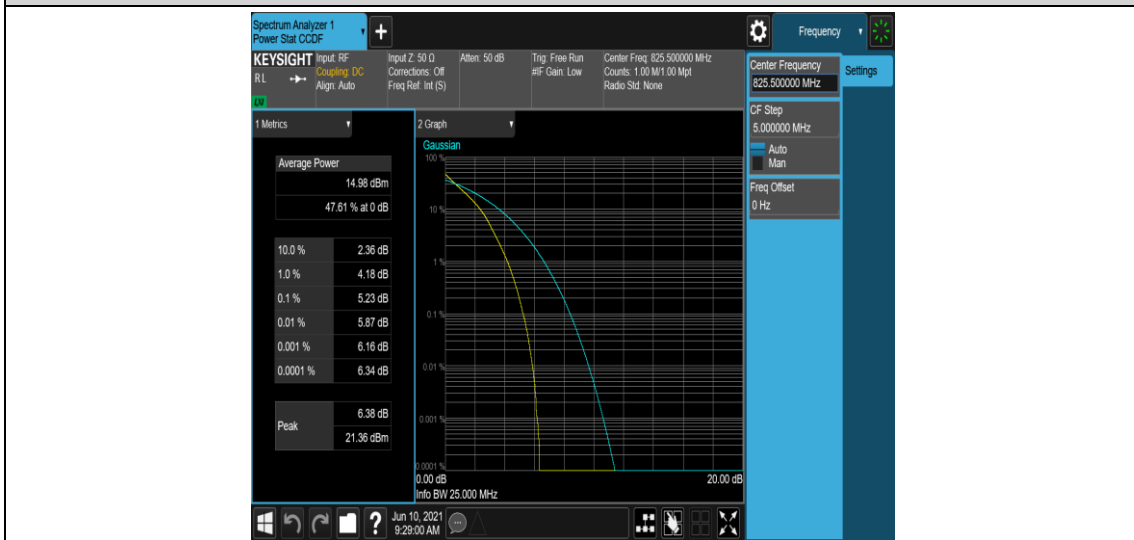

Band5-3MHz-QPSK-20415-15RB#0