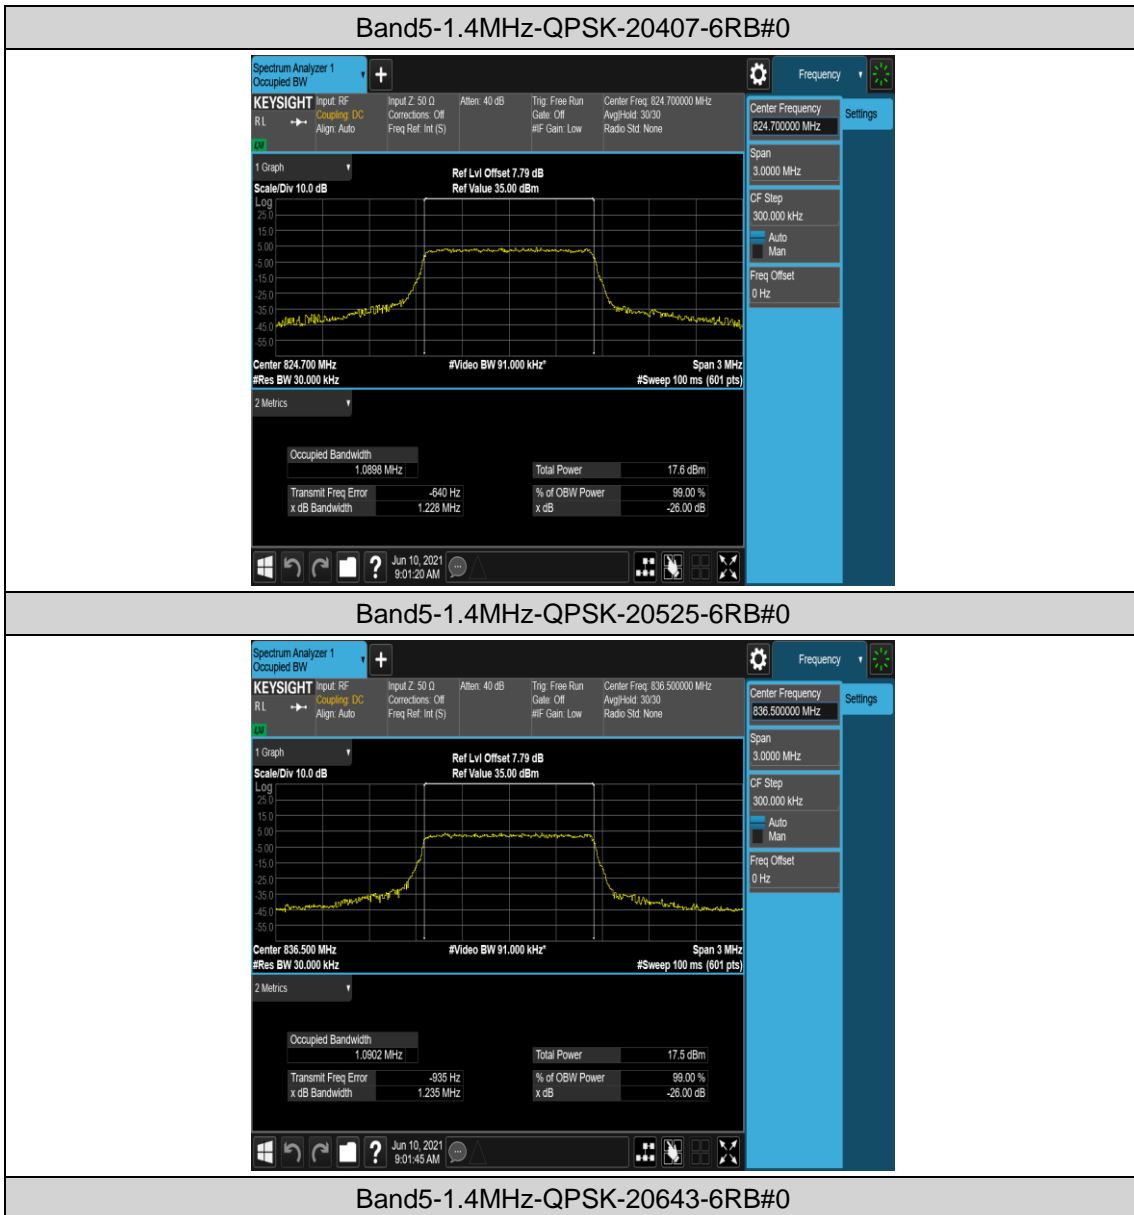

Test Graphs