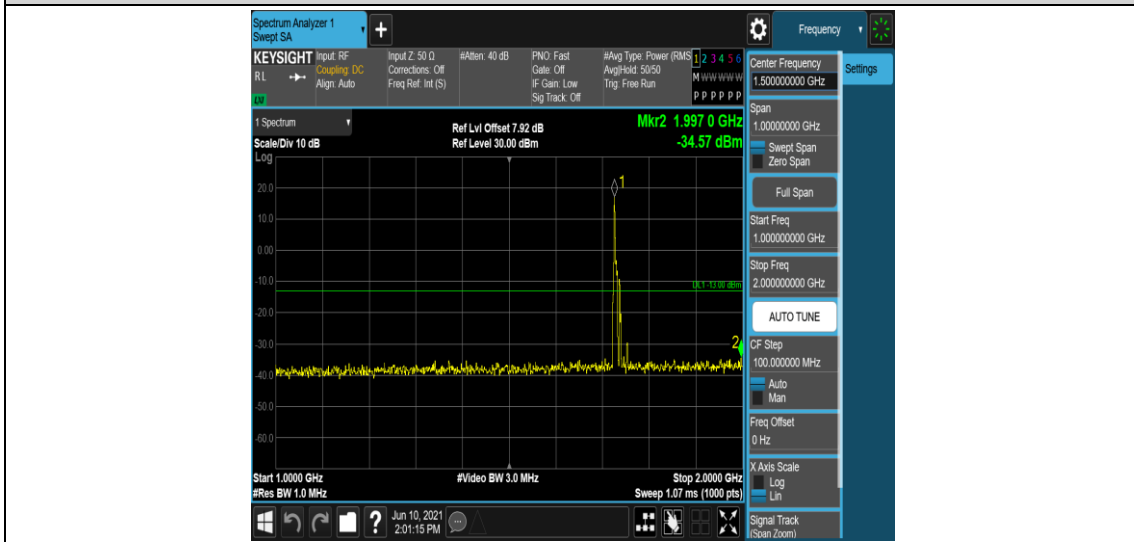

Band4-15MHz-16QAM-2025-1RB#0-Range3:30~1000MHz

Band4-15MHz-16QAM-2025-1RB#0-Range4:1000~2000MHz

Band4-15MHz-16QAM-2025-1RB#0-Range5:2000~20000MHz

Band4-15MHz-16QAM-20175-1RB#0-Range1:0.009~0.15MHz

Band4-15MHz-16QAM-20175-1RB#0-Range2:0.15~30MHz

Band4-15MHz-16QAM-20175-1RB#0-Range3:30~1000MHz

Band4-15MHz-16QAM-20175-1RB#0-Range4:1000~2000MHz

Band4-15MHz-16QAM-20175-1RB#0-Range5:2000~20000MHz

Band4-15MHz-16QAM-20325-1RB#0-Range1:0.009~0.15MHz

Band4-15MHz-16QAM-20325-1RB#0-Range2:0.15~30MHz