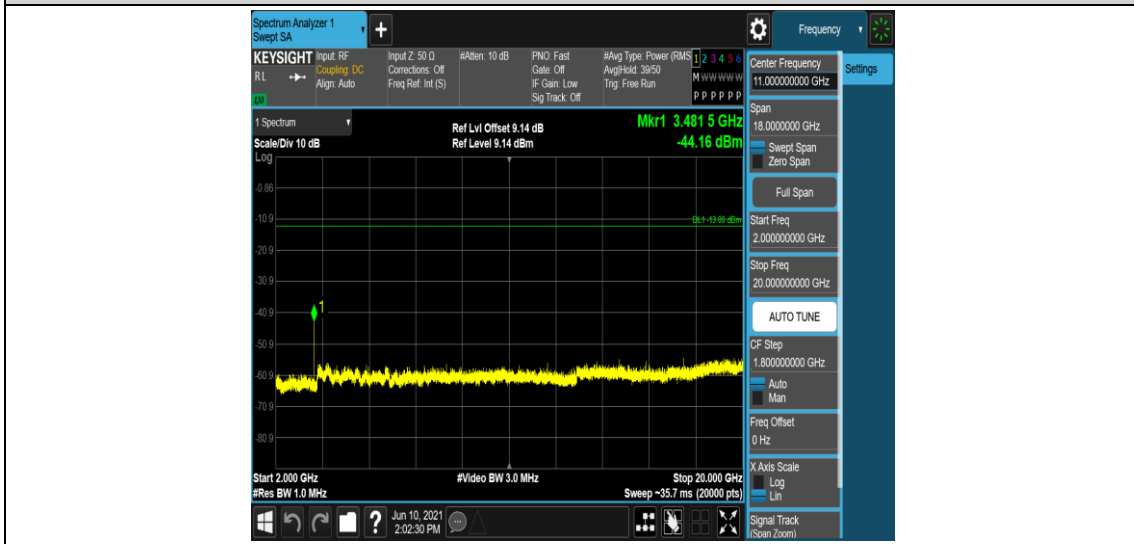

Band4-15MHz-QPSK-20325-1RB#0-Range5:2000~20000MHz

Band4-15MHz-16QAM-20025-1RB#0-Range1:0.009~0.15MHz