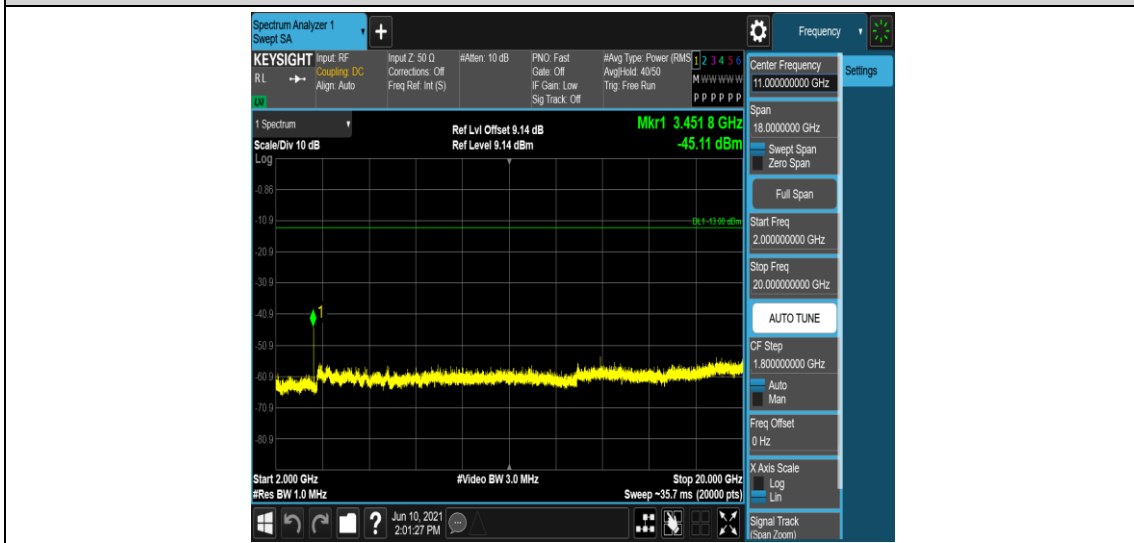

Band4-15MHz-16QAM-2025-1RB#0-Range3:30~1000MHz

Band4-15MHz-16QAM-2025-1RB#0-Range4:1000~2000MHz

Band4-15MHz-16QAM-2025-1RB#0-Range5:2000~20000MHz

Band4-15MHz-16QAM-20175-1RB#0-Range1:0.009~0.15MHz

Band4-15MHz-16QAM-20175-1RB#0-Range2:0.15~30MHz

Band4-15MHz-16QAM-20175-1RB#0-Range3:30~1000MHz

Band4-15MHz-16QAM-20175-1RB#0-Range4:1000~2000MHz

Band4-15MHz-16QAM-20175-1RB#0-Range5:2000~20000MHz

Band4-15MHz-16QAM-20325-1RB#0-Range1:0.009~0.15MHz

Band4-15MHz-16QAM-20325-1RB#0-Range2:0.15~30MHz