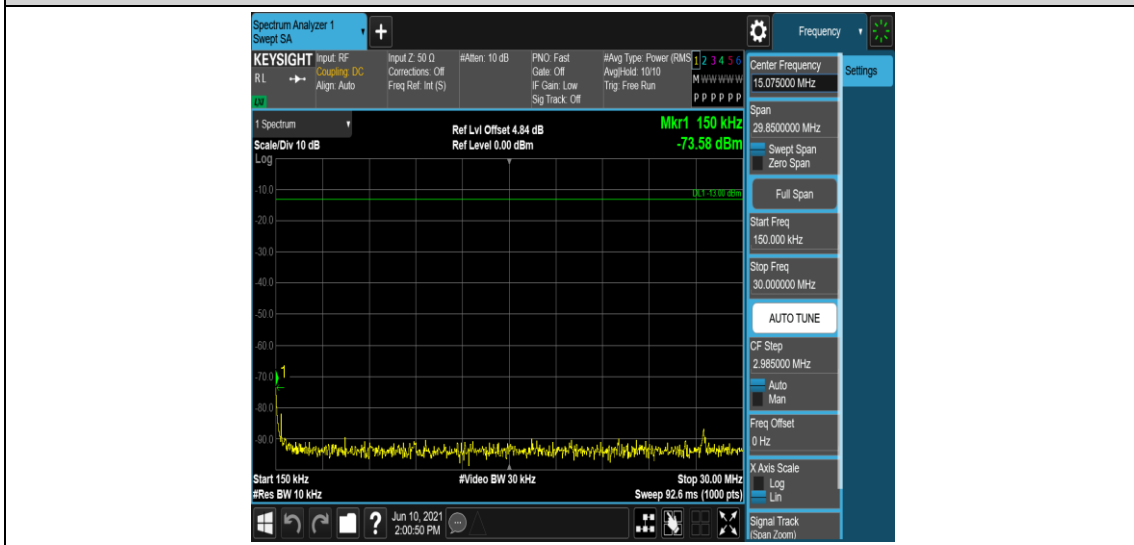

Band4-15MHz-16QAM-2025-1RB#0-Range3:30~1000MHz

Band4-15MHz-16QAM-2025-1RB#0-Range4:1000~2000MHz

Band4-15MHz-16QAM-2025-1RB#0-Range5:2000~20000MHz

Band4-15MHz-16QAM-20175-1RB#0-Range1:0.009~0.15MHz

Band4-15MHz-16QAM-20175-1RB#0-Range2:0.15~30MHz

Band4-15MHz-16QAM-20175-1RB#0-Range3:30~1000MHz

Band4-15MHz-16QAM-20175-1RB#0-Range4:1000~2000MHz

Band4-15MHz-16QAM-20175-1RB#0-Range5:2000~20000MHz

Band4-15MHz-16QAM-20325-1RB#0-Range1:0.009~0.15MHz

Band4-15MHz-16QAM-20325-1RB#0-Range2:0.15~30MHz