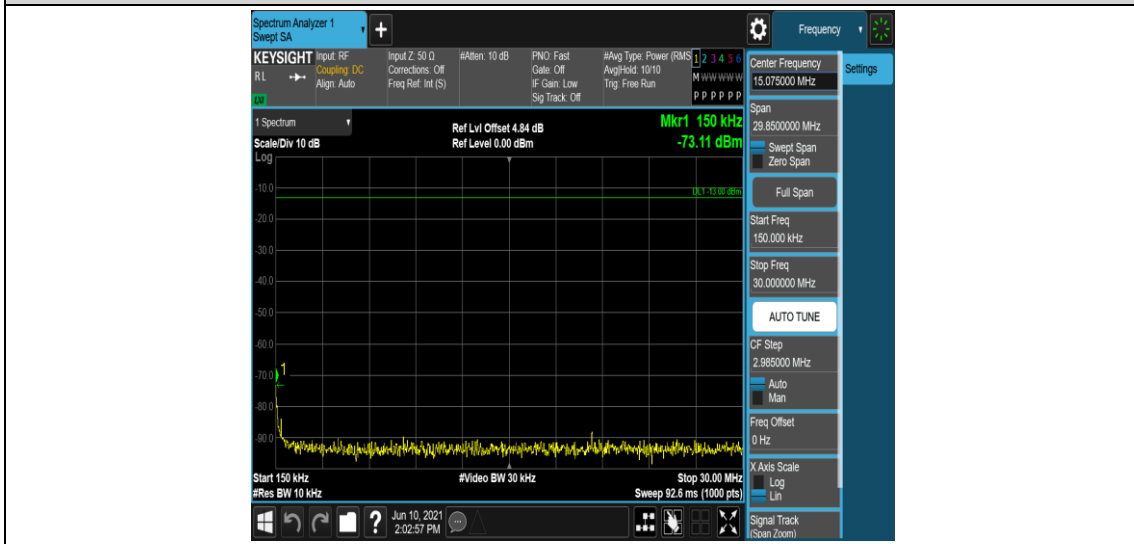

Band4-15MHz-16QAM-20175-1RB#0-Range3:30~1000MHz

Band4-15MHz-16QAM-20175-1RB#0-Range4:1000~2000MHz

Band4-15MHz-16QAM-20175-1RB#0-Range5:2000~20000MHz

Band4-15MHz-16QAM-20325-1RB#0-Range1:0.009~0.15MHz

Band4-15MHz-16QAM-20325-1RB#0-Range2:0.15~30MHz

Band4-15MHz-16QAM-20325-1RB#0-Range3:30~1000MHz

Band4-15MHz-16QAM-20325-1RB#0-Range4:1000~2000MHz

Band4-15MHz-16QAM-20325-1RB#0-Range5:2000~20000MHz

Band4-20MHz-QPSK-20050-1RB#0-Range1:0.009~0.15MHz

Band4-20MHz-QPSK-20050-1RB#0-Range2:0.15~30MHz