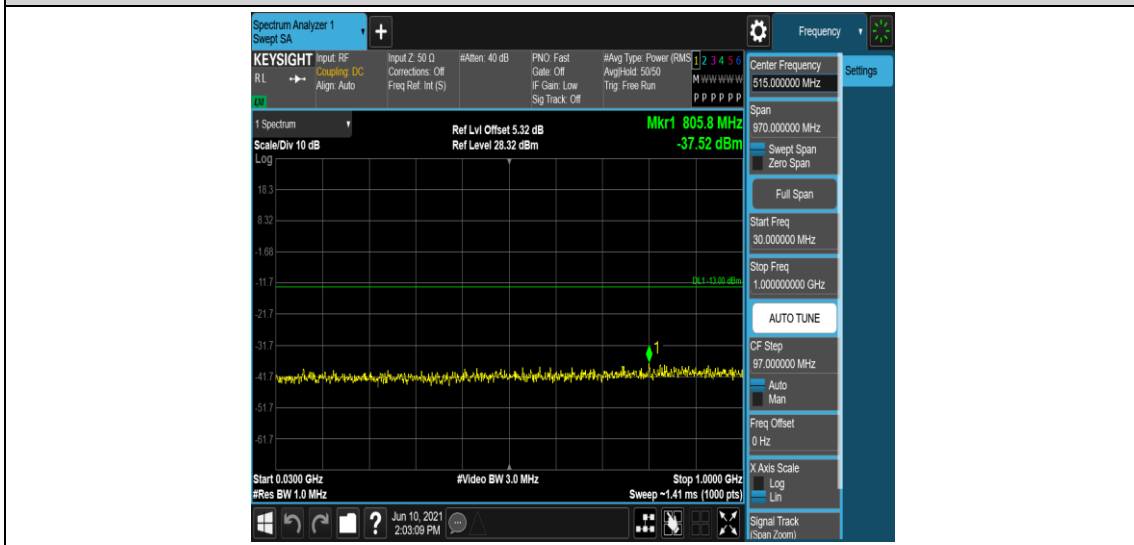

Band4-15MHz-16QAM-20175-1RB#0-Range3:30~1000MHz

Band4-15MHz-16QAM-20175-1RB#0-Range4:1000~2000MHz

Band4-15MHz-16QAM-20175-1RB#0-Range5:2000~20000MHz

Band4-15MHz-16QAM-20325-1RB#0-Range1:0.009~0.15MHz

Band4-15MHz-16QAM-20325-1RB#0-Range2:0.15~30MHz

Band4-15MHz-16QAM-20325-1RB#0-Range3:30~1000MHz

Band4-15MHz-16QAM-20325-1RB#0-Range4:1000~2000MHz

Band4-15MHz-16QAM-20325-1RB#0-Range5:2000~20000MHz

Band4-20MHz-QPSK-20050-1RB#0-Range1:0.009~0.15MHz

Band4-20MHz-QPSK-20050-1RB#0-Range2:0.15~30MHz