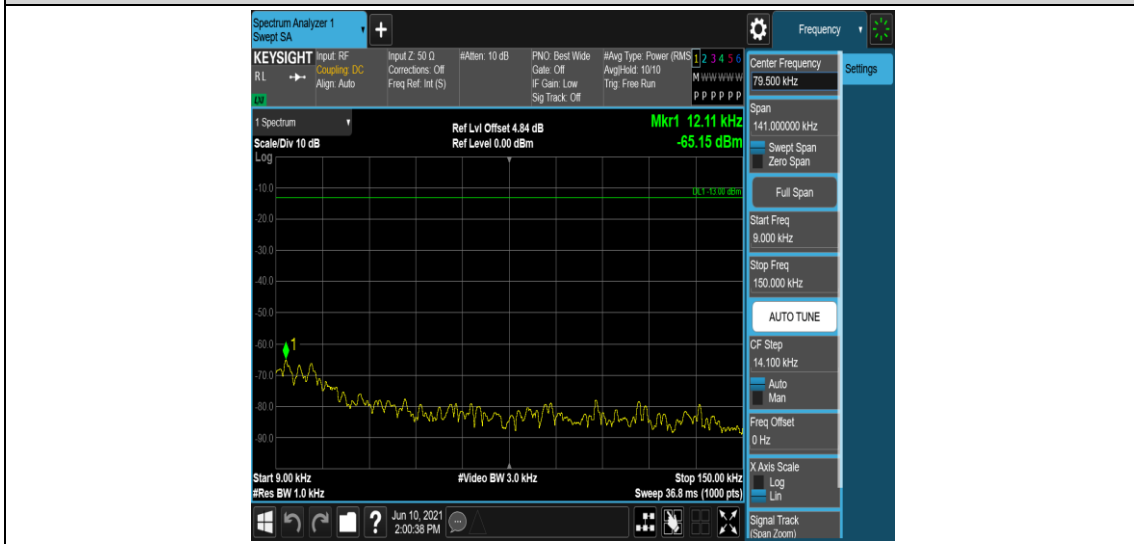

Band4-15MHz-16QAM-2025-1RB#0-Range3:30~1000MHz

Band4-15MHz-16QAM-2025-1RB#0-Range4:1000~2000MHz

Band4-15MHz-16QAM-2025-1RB#0-Range5:2000~20000MHz

Band4-15MHz-16QAM-20175-1RB#0-Range1:0.009~0.15MHz

Band4-15MHz-16QAM-20175-1RB#0-Range2:0.15~30MHz

Band4-15MHz-16QAM-20175-1RB#0-Range3:30~1000MHz

Band4-15MHz-16QAM-20175-1RB#0-Range4:1000~2000MHz

Band4-15MHz-16QAM-20175-1RB#0-Range5:2000~20000MHz

Band4-15MHz-16QAM-20325-1RB#0-Range1:0.009~0.15MHz

Band4-15MHz-16QAM-20325-1RB#0-Range2:0.15~30MHz