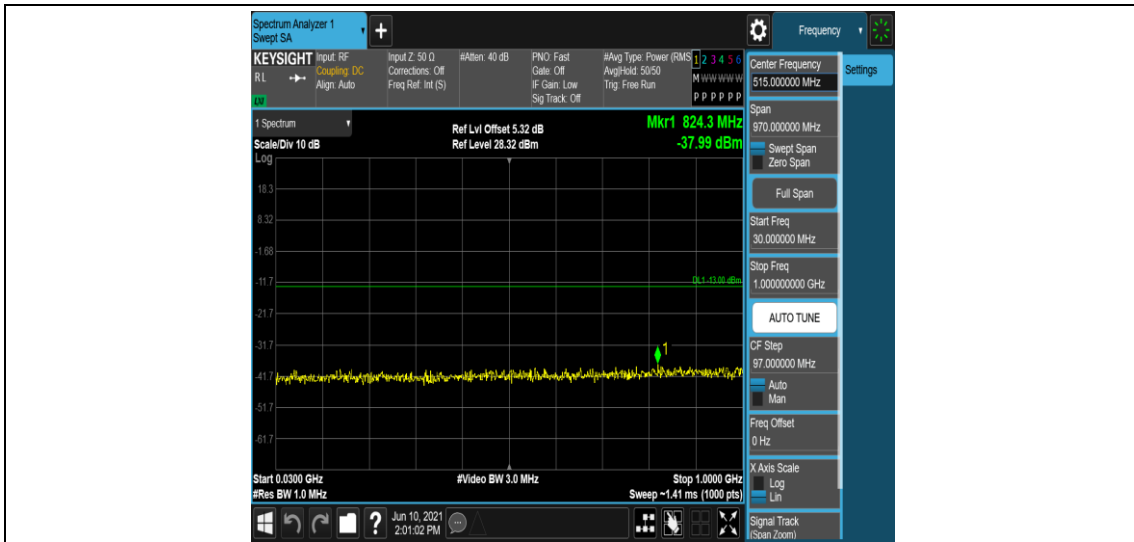

Band4-15MHz-16QAM-2025-1RB#0-Range3:30~1000MHz

Band4-15MHz-16QAM-2025-1RB#0-Range4:1000~2000MHz

Band4-15MHz-16QAM-2025-1RB#0-Range5:2000~20000MHz

Band4-15MHz-16QAM-20175-1RB#0-Range1:0.009~0.15MHz

Band4-15MHz-16QAM-20175-1RB#0-Range2:0.15~30MHz

Band4-15MHz-16QAM-20175-1RB#0-Range3:30~1000MHz

Band4-15MHz-16QAM-20175-1RB#0-Range4:1000~2000MHz

Band4-15MHz-16QAM-20175-1RB#0-Range5:2000~20000MHz

Band4-15MHz-16QAM-20325-1RB#0-Range1:0.009~0.15MHz

Band4-15MHz-16QAM-20325-1RB#0-Range2:0.15~30MHz