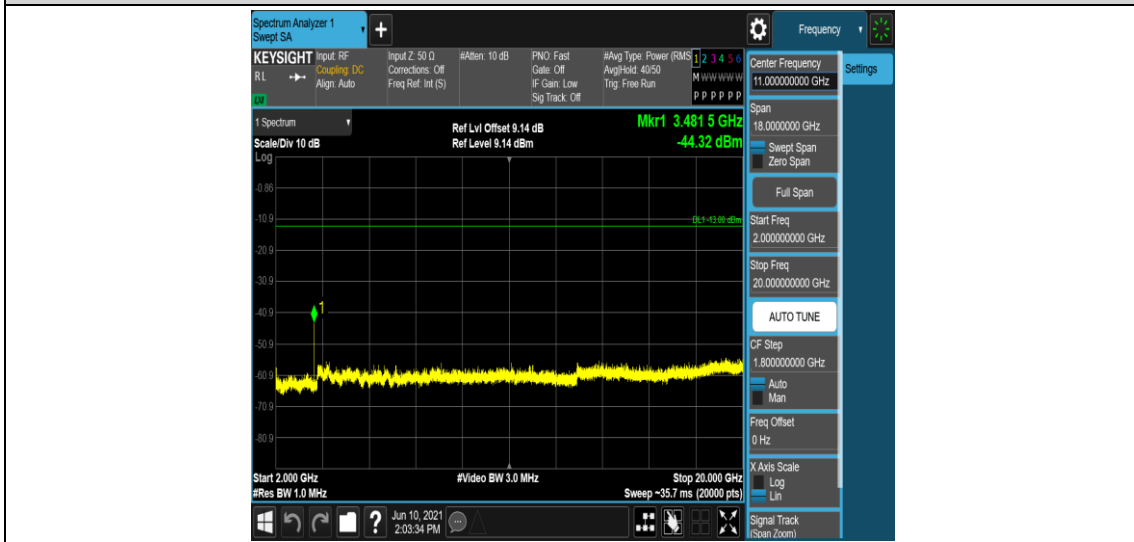

Band4-15MHz-16QAM-20325-1RB#0-Range5:2000~20000MHz

Band4-20MHz-QPSK-20050-1RB#0-Range1:0.009~0.15MHz