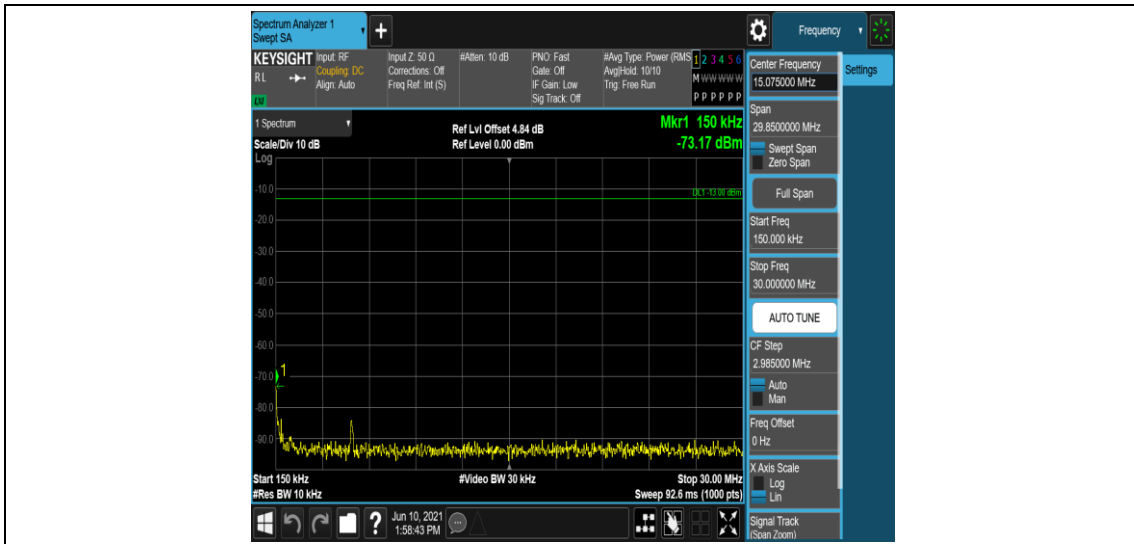

Band4-15MHz-QPSK-20325-1RB#0-Range3:30~1000MHz

Band4-15MHz-QPSK-20325-1RB#0-Range4:1000~2000MHz

Band4-15MHz-QPSK-20325-1RB#0-Range5:2000~20000MHz

Band4-15MHz-16QAM-20025-1RB#0-Range1:0.009~0.15MHz

Band4-15MHz-16QAM-20025-1RB#0-Range2:0.15~30MHz

Band4-15MHz-16QAM-2025-1RB#0-Range3:30~1000MHz

Band4-15MHz-16QAM-2025-1RB#0-Range4:1000~2000MHz

Band4-15MHz-16QAM-2025-1RB#0-Range5:2000~20000MHz

Band4-15MHz-16QAM-20175-1RB#0-Range1:0.009~0.15MHz

Band4-15MHz-16QAM-20175-1RB#0-Range2:0.15~30MHz