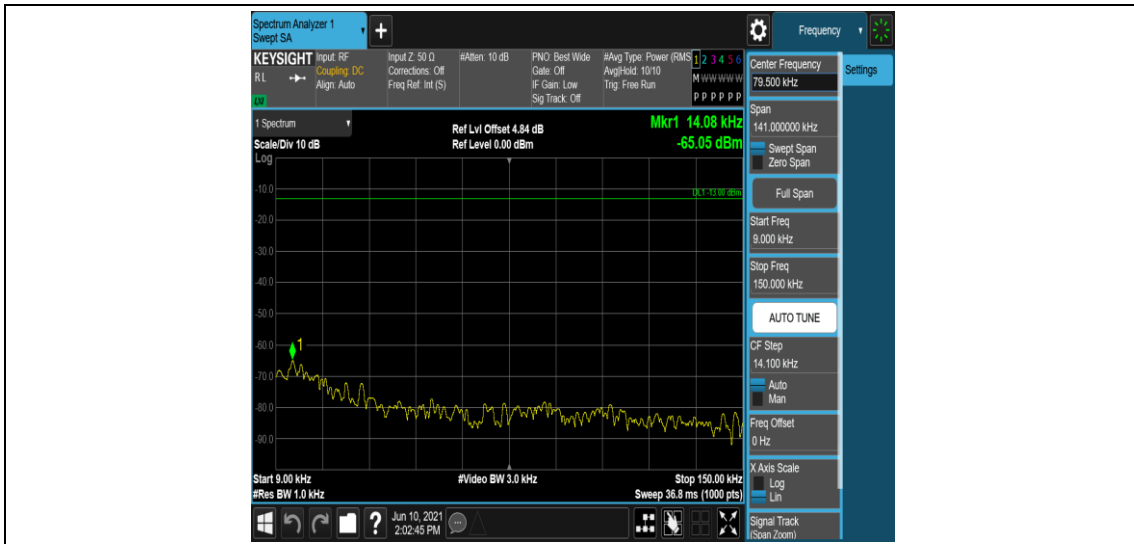

Band4-15MHz-16QAM-20175-1RB#0-Range3:30~1000MHz

Band4-15MHz-16QAM-20175-1RB#0-Range4:1000~2000MHz

Band4-15MHz-16QAM-20175-1RB#0-Range5:2000~20000MHz

Band4-15MHz-16QAM-20325-1RB#0-Range1:0.009~0.15MHz

Band4-15MHz-16QAM-20325-1RB#0-Range2:0.15~30MHz

Band4-15MHz-16QAM-20325-1RB#0-Range3:30~1000MHz

Band4-15MHz-16QAM-20325-1RB#0-Range4:1000~2000MHz

Band4-15MHz-16QAM-20325-1RB#0-Range5:2000~20000MHz

Band4-20MHz-QPSK-20050-1RB#0-Range1:0.009~0.15MHz

Band4-20MHz-QPSK-20050-1RB#0-Range2:0.15~30MHz