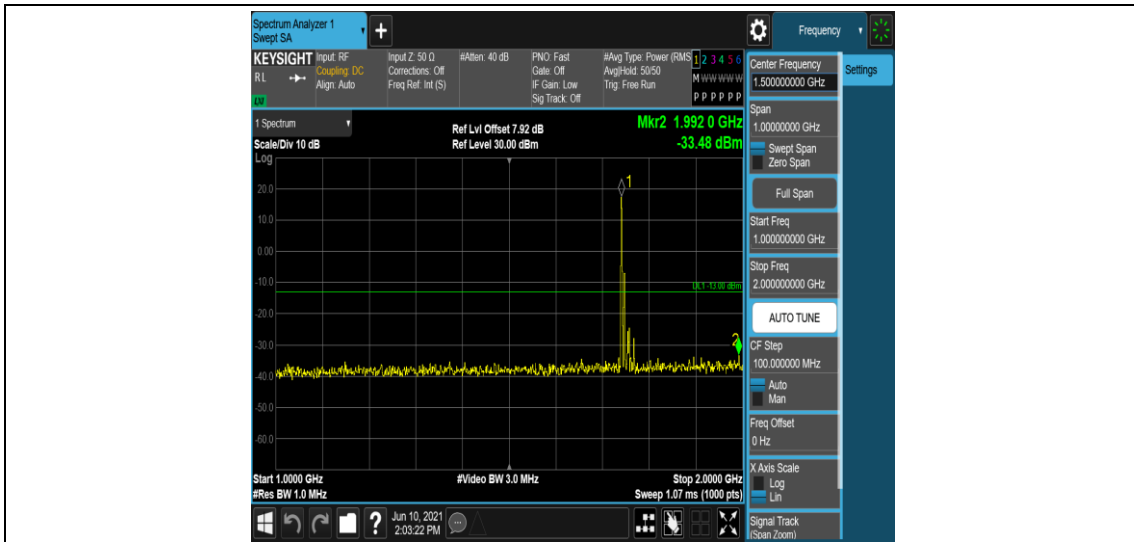

Band4-15MHz-16QAM-20175-1RB#0-Range3:30~1000MHz

Band4-15MHz-16QAM-20175-1RB#0-Range4:1000~2000MHz

Band4-15MHz-16QAM-20175-1RB#0-Range5:2000~20000MHz

Band4-15MHz-16QAM-20325-1RB#0-Range1:0.009~0.15MHz

Band4-15MHz-16QAM-20325-1RB#0-Range2:0.15~30MHz

Band4-15MHz-16QAM-20325-1RB#0-Range3:30~1000MHz

Band4-15MHz-16QAM-20325-1RB#0-Range4:1000~2000MHz

Band4-15MHz-16QAM-20325-1RB#0-Range5:2000~20000MHz

Band4-20MHz-QPSK-20050-1RB#0-Range1:0.009~0.15MHz

Band4-20MHz-QPSK-20050-1RB#0-Range2:0.15~30MHz