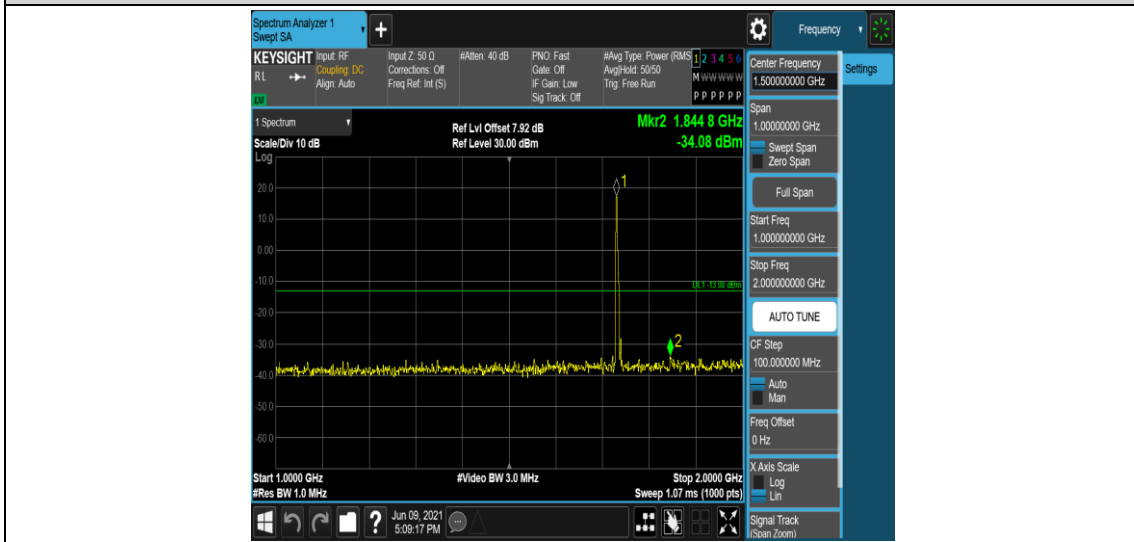

Band4-5MHz-16QAM-20175-1RB#0-Range1:0.009~0.15MHz

Band4-5MHz-16QAM-20175-1RB#0-Range2:0.15~30MHz

Band4-5MHz-16QAM-20175-1RB#0-Range3:30~1000MHz

Band4-5MHz-16QAM-20175-1RB#0-Range4:1000~2000MHz

Band4-5MHz-16QAM-20175-1RB#0-Range5:2000~20000MHz