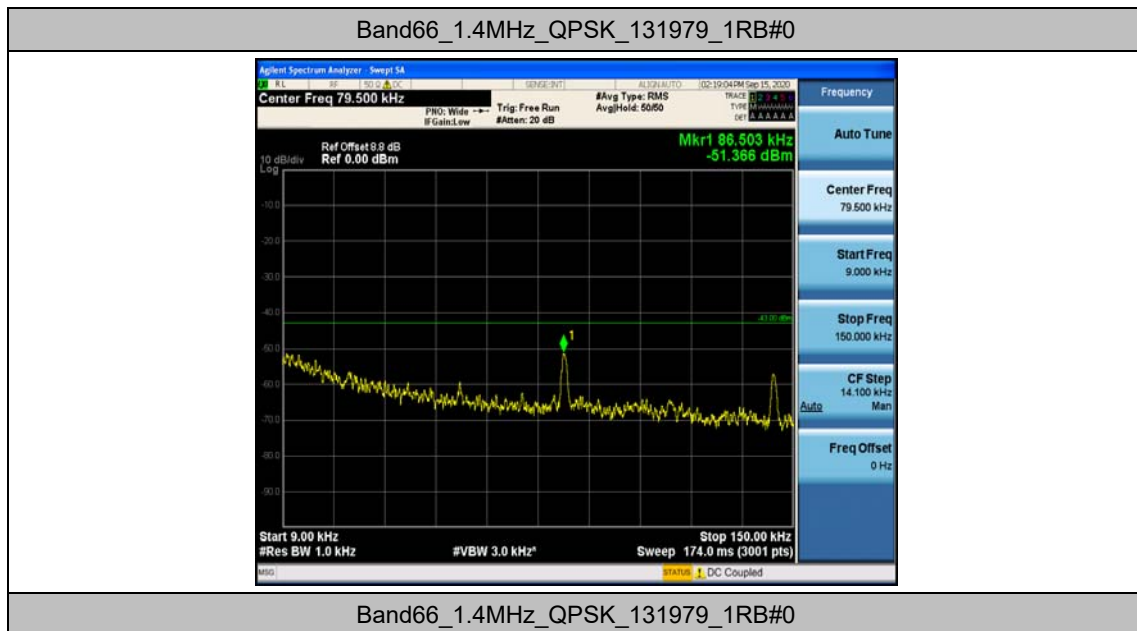

Band66	20MHz	16QAM	132072	1RB#0	Range6:12000~18000MHz	PASS
Band66	20MHz	16QAM	132322	1RB#0	Range1:0.009~0.15MHz	PASS
Band66	20MHz	16QAM	132322	1RB#0	Range2:0.15~30MHz	PASS
Band66	20MHz	16QAM	132322	1RB#0	Range3:30~1000MHz	PASS
Band66	20MHz	16QAM	132322	1RB#0	Range4:1000~5000MHz	PASS
Band66	20MHz	16QAM	132322	1RB#0	Range5:5000~12000MHz	PASS
Band66	20MHz	16QAM	132322	1RB#0	Range6:12000~18000MHz	PASS
Band66	20MHz	16QAM	132572	1RB#0	Range1:0.009~0.15MHz	PASS
Band66	20MHz	16QAM	132572	1RB#0	Range2:0.15~30MHz	PASS
Band66	20MHz	16QAM	132572	1RB#0	Range3:30~1000MHz	PASS
Band66	20MHz	16QAM	132572	1RB#0	Range4:1000~5000MHz	PASS
Band66	20MHz	16QAM	132572	1RB#0	Range5:5000~12000MHz	PASS
Band66	20MHz	16QAM	132572	1RB#0	Range6:12000~18000MHz	PASS

Test Graphs